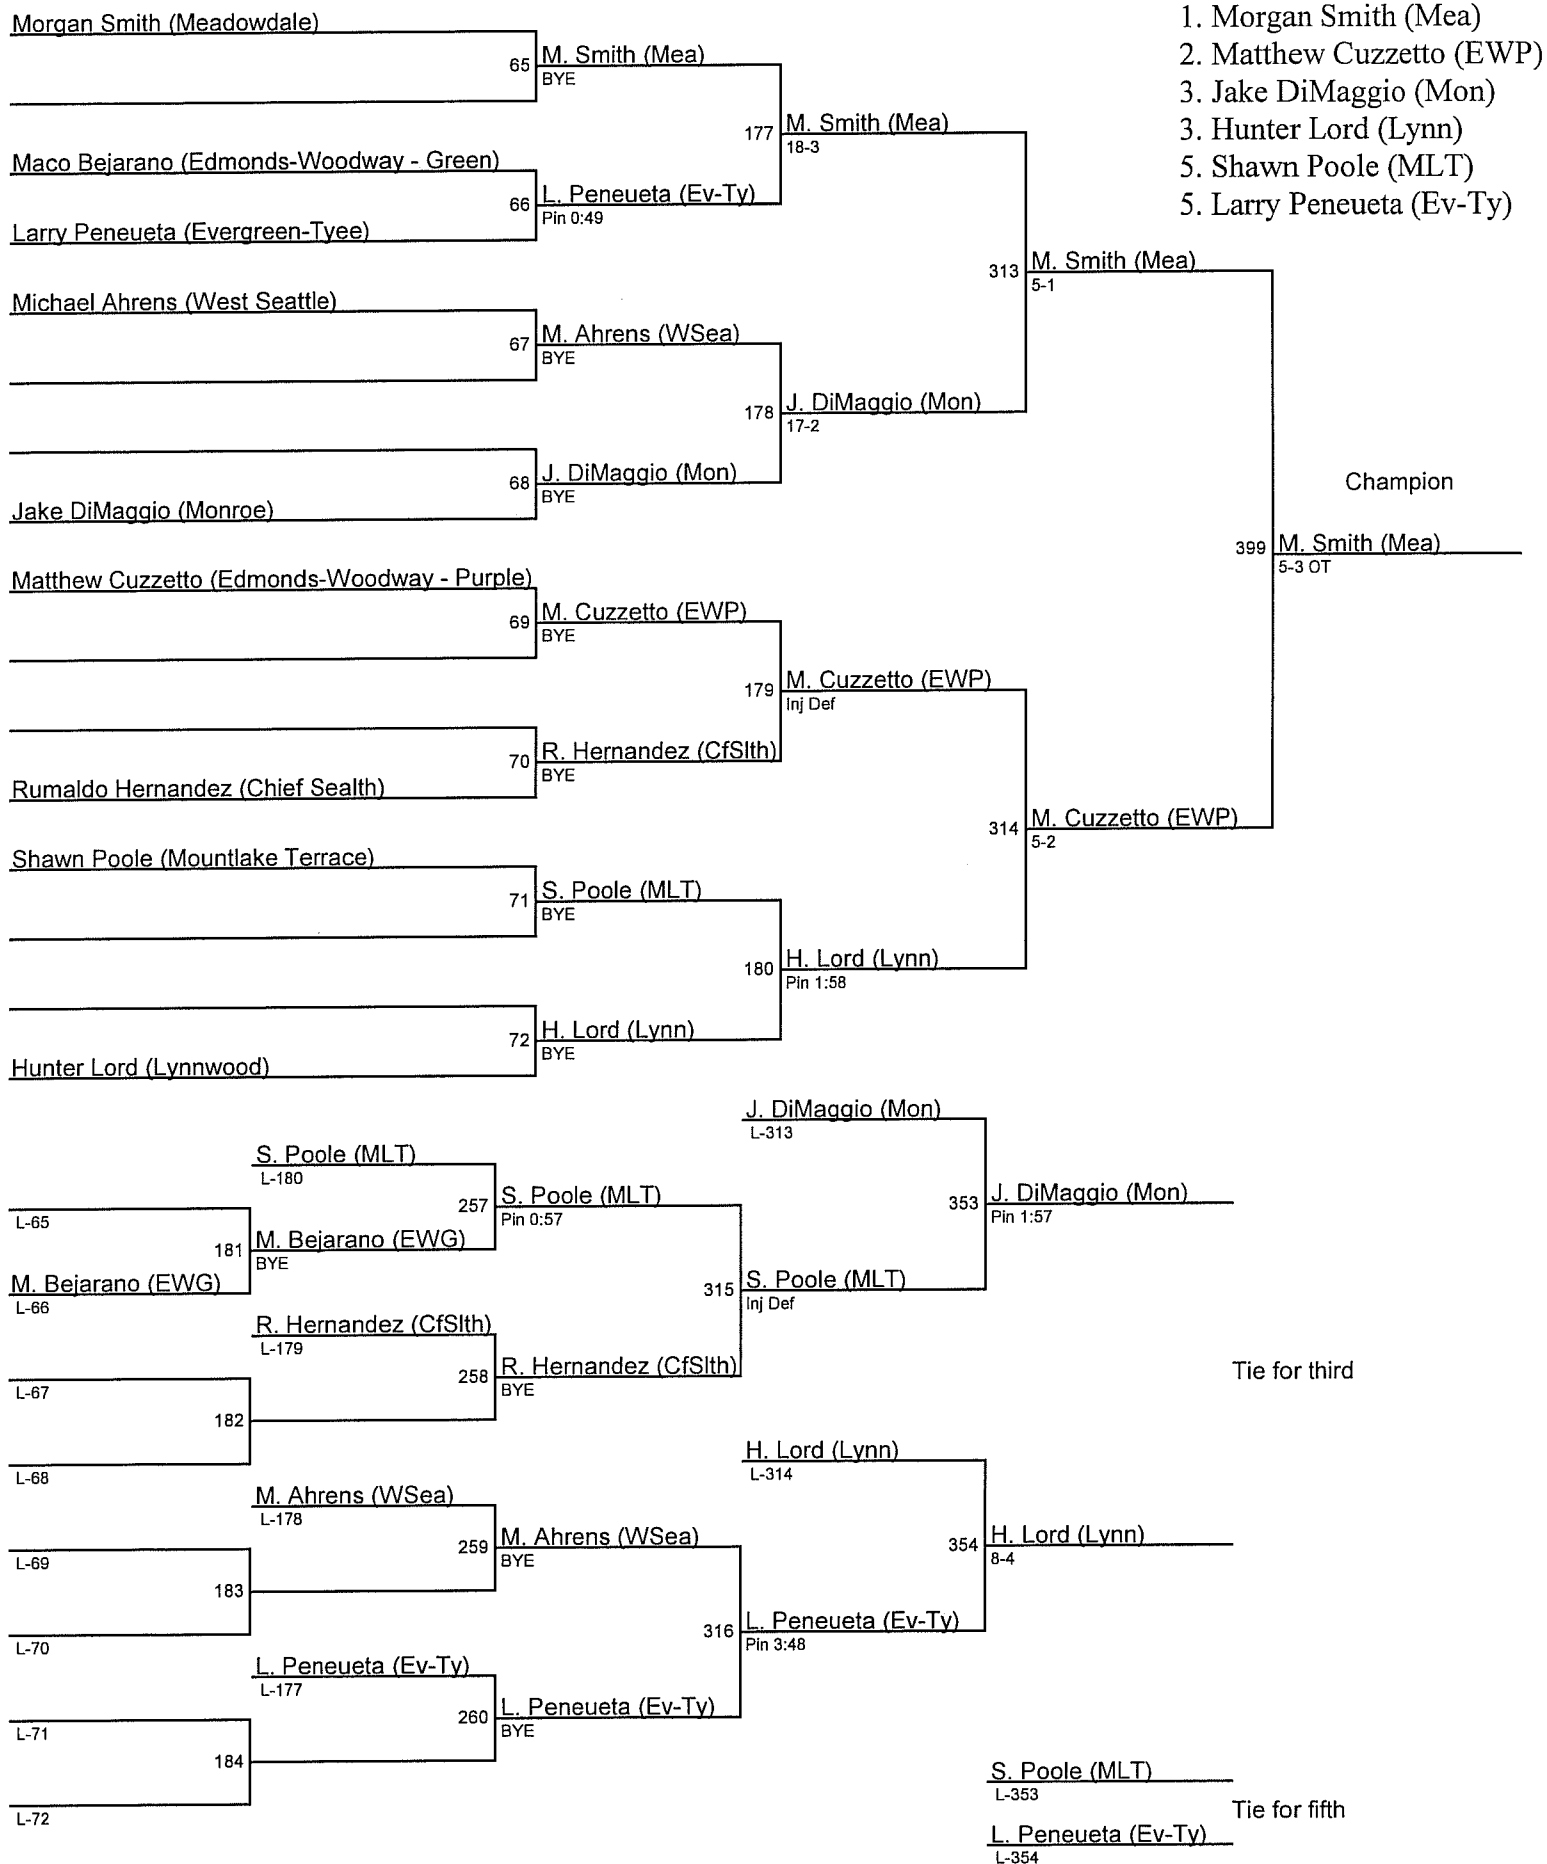

2012 Edmonds Invite / 160