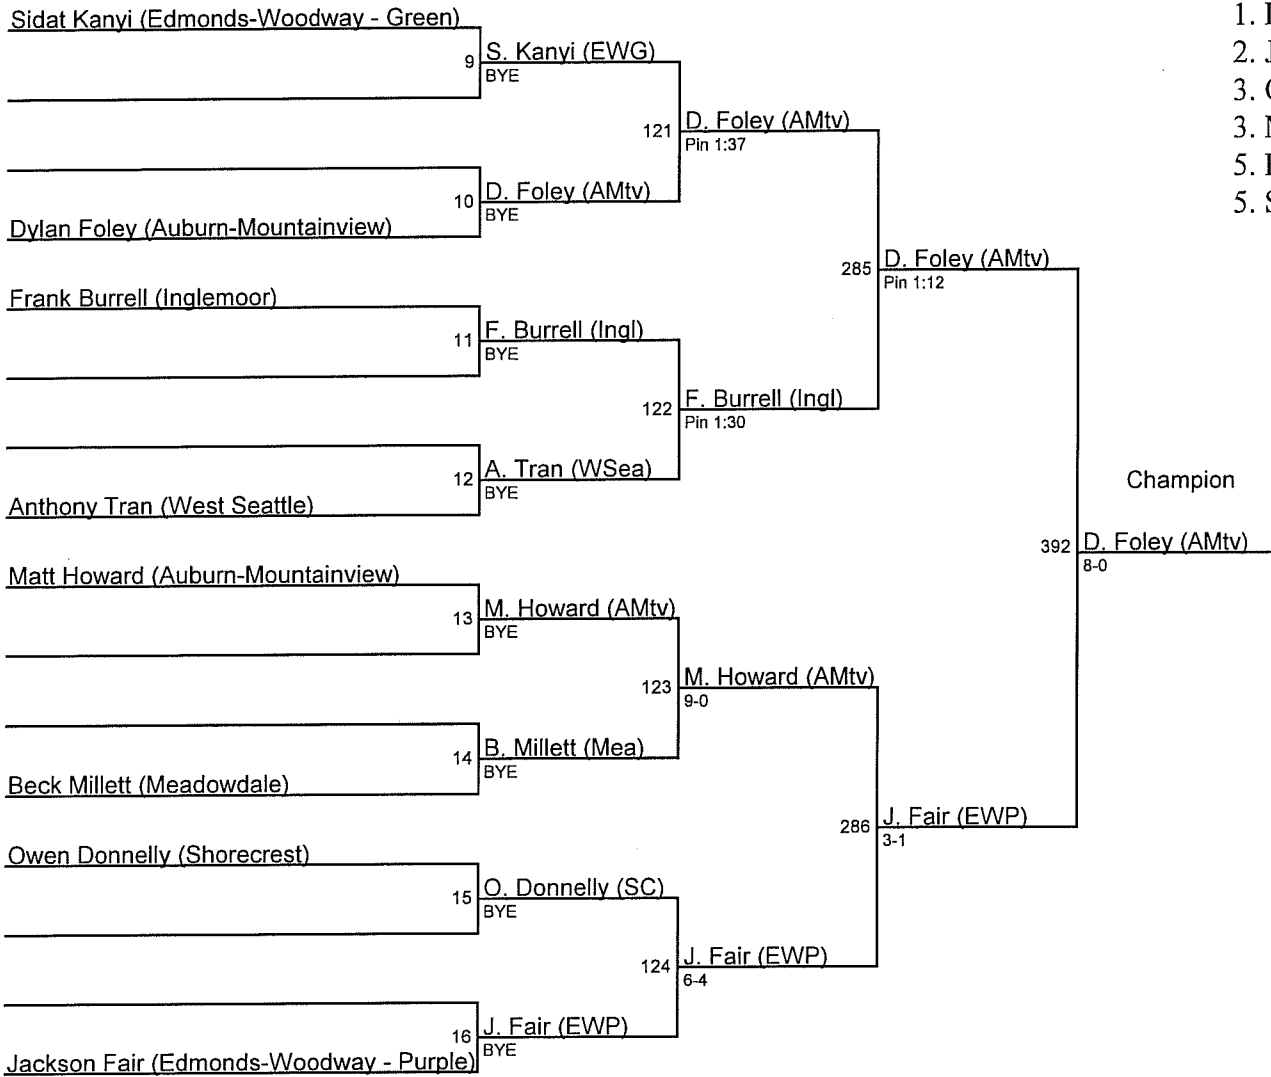

2012 Edmonds Invite / 113

1. Dylan Foley (AMtv)
2. Jackson Fair (EWP)
3. Owen Donnelly (SC)
3. Matt Howard (AMtv)
5. Frank Burrell (Ingl)
5. Sidat Kanyi (EWG)