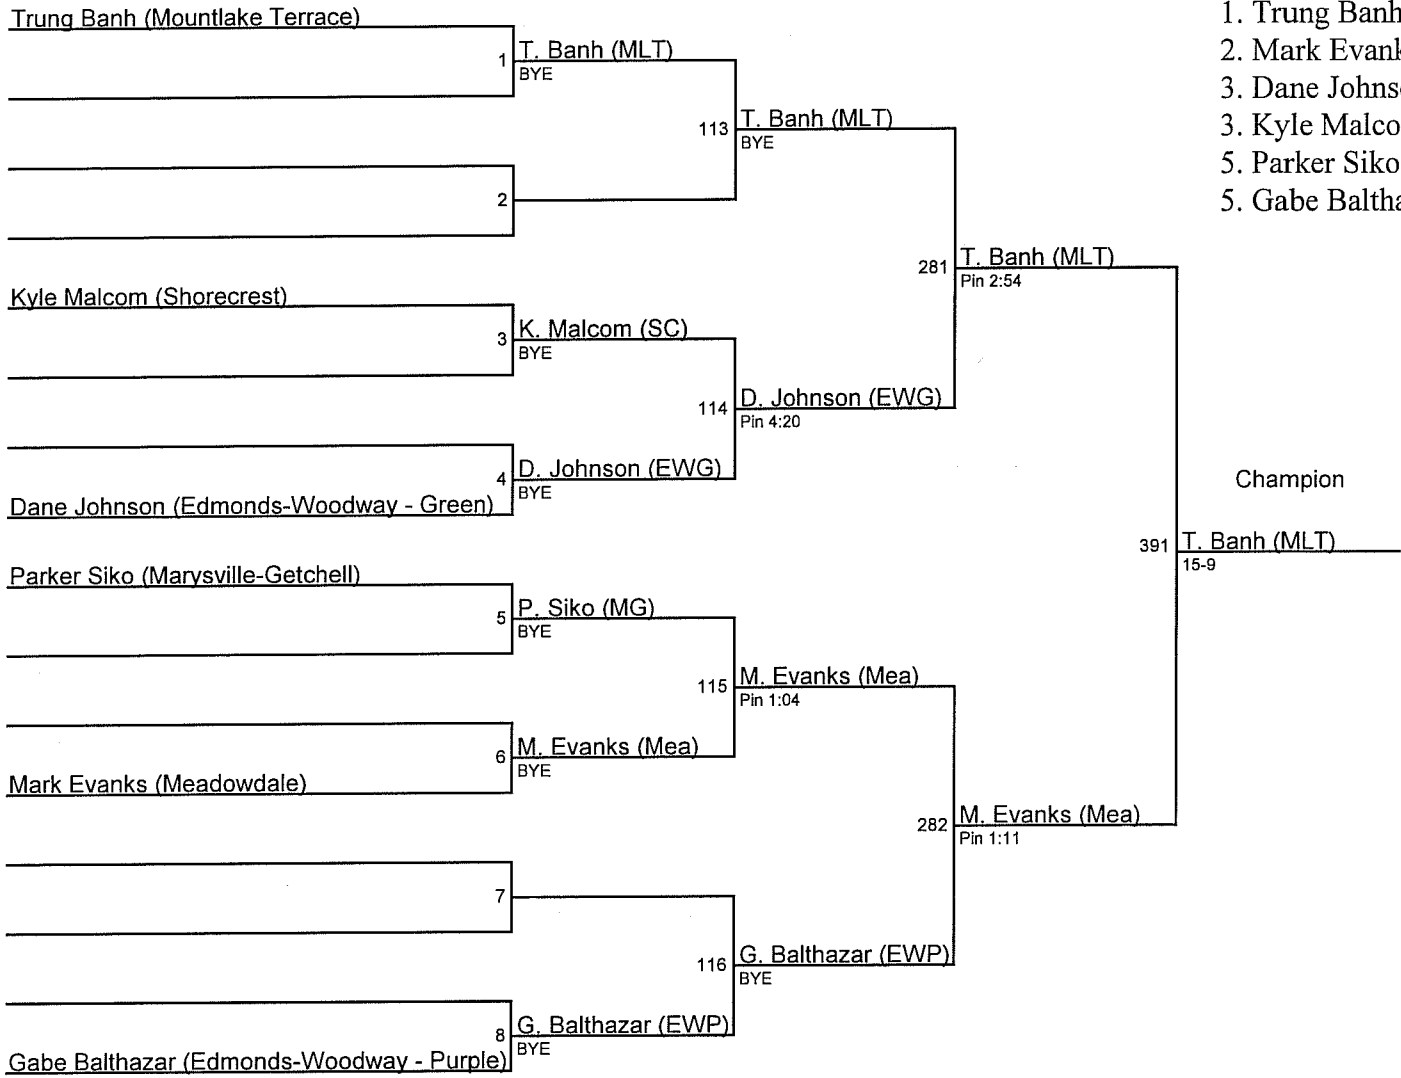

## 2012 Edmonds Invite / 106

1. Trung Banh (MLT)
2. Mark Evanks (Mea)
3. Dane Johnson (EWG)
3. Kyle Malcom (SC)
5. Parker Siko (MG)
5. Gabe Balthazar (EWP)

Tie for third

Tie for fifth

**2012 Edmonds Invite / 113**