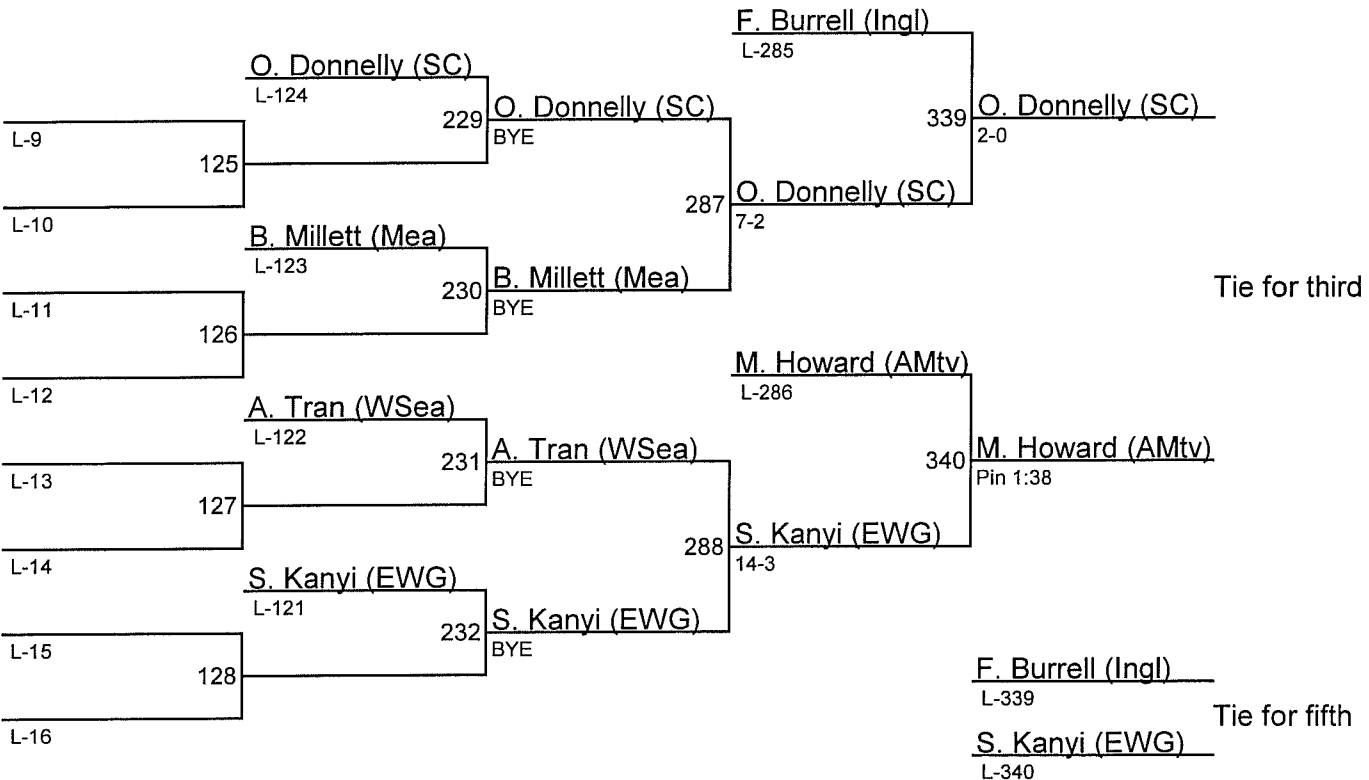

2012 Edmonds Invite / 113

1. Dylan Foley (AMtv)
2. Jackson Fair (EWP)
3. Owen Donnelly (SC)
3. Matt Howard (AMtv)
5. Frank Burrell (Ingl)
5. Sidat Kanyi (EWG)