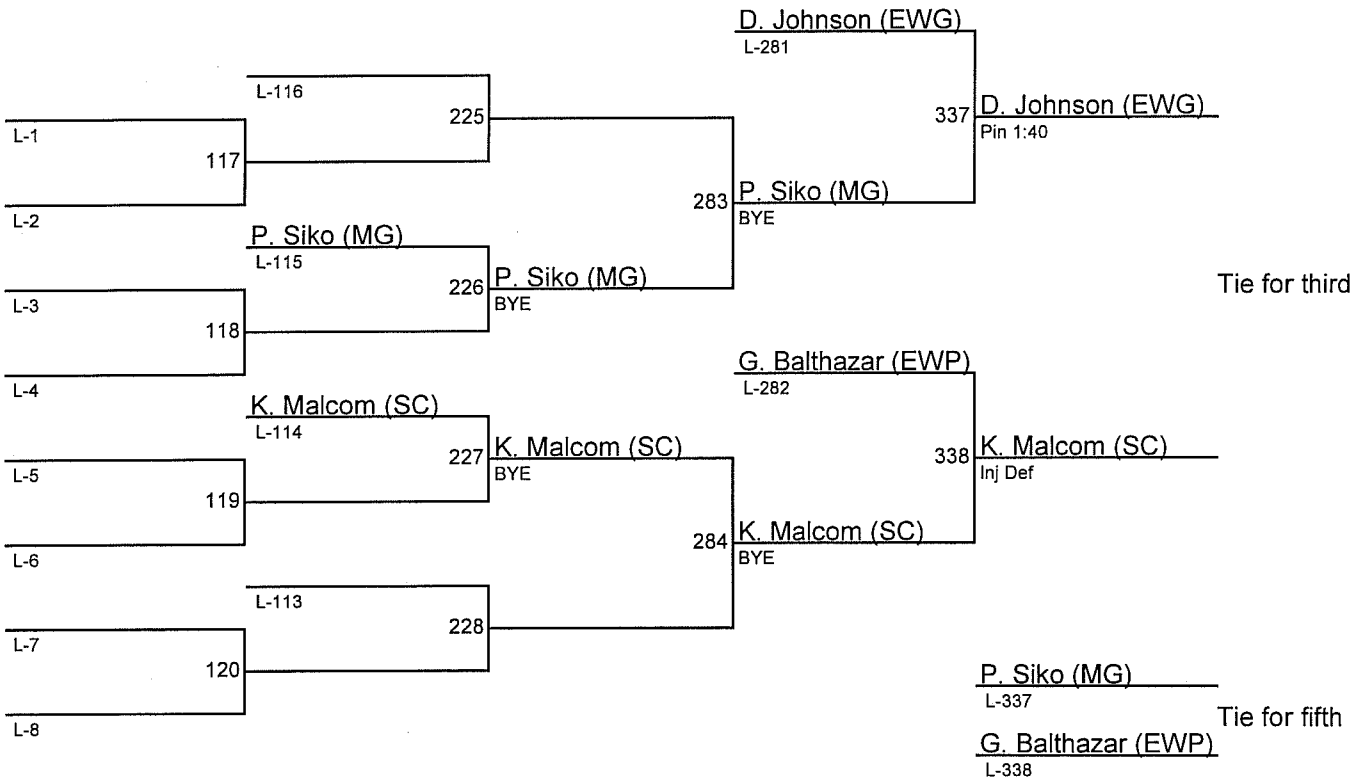

## 2012 Edmonds Invite / 106

1. Trung Banh (MLT)
2. Mark Evanks (Mea)
3. Dane Johnson (EWG)
3. Kyle Malcom (SC)
5. Parker Siko (MG)
5. Gabe Balthazar (EWP)

Tie for third

Tie for fifth

**2012 Edmonds Invite / 113**