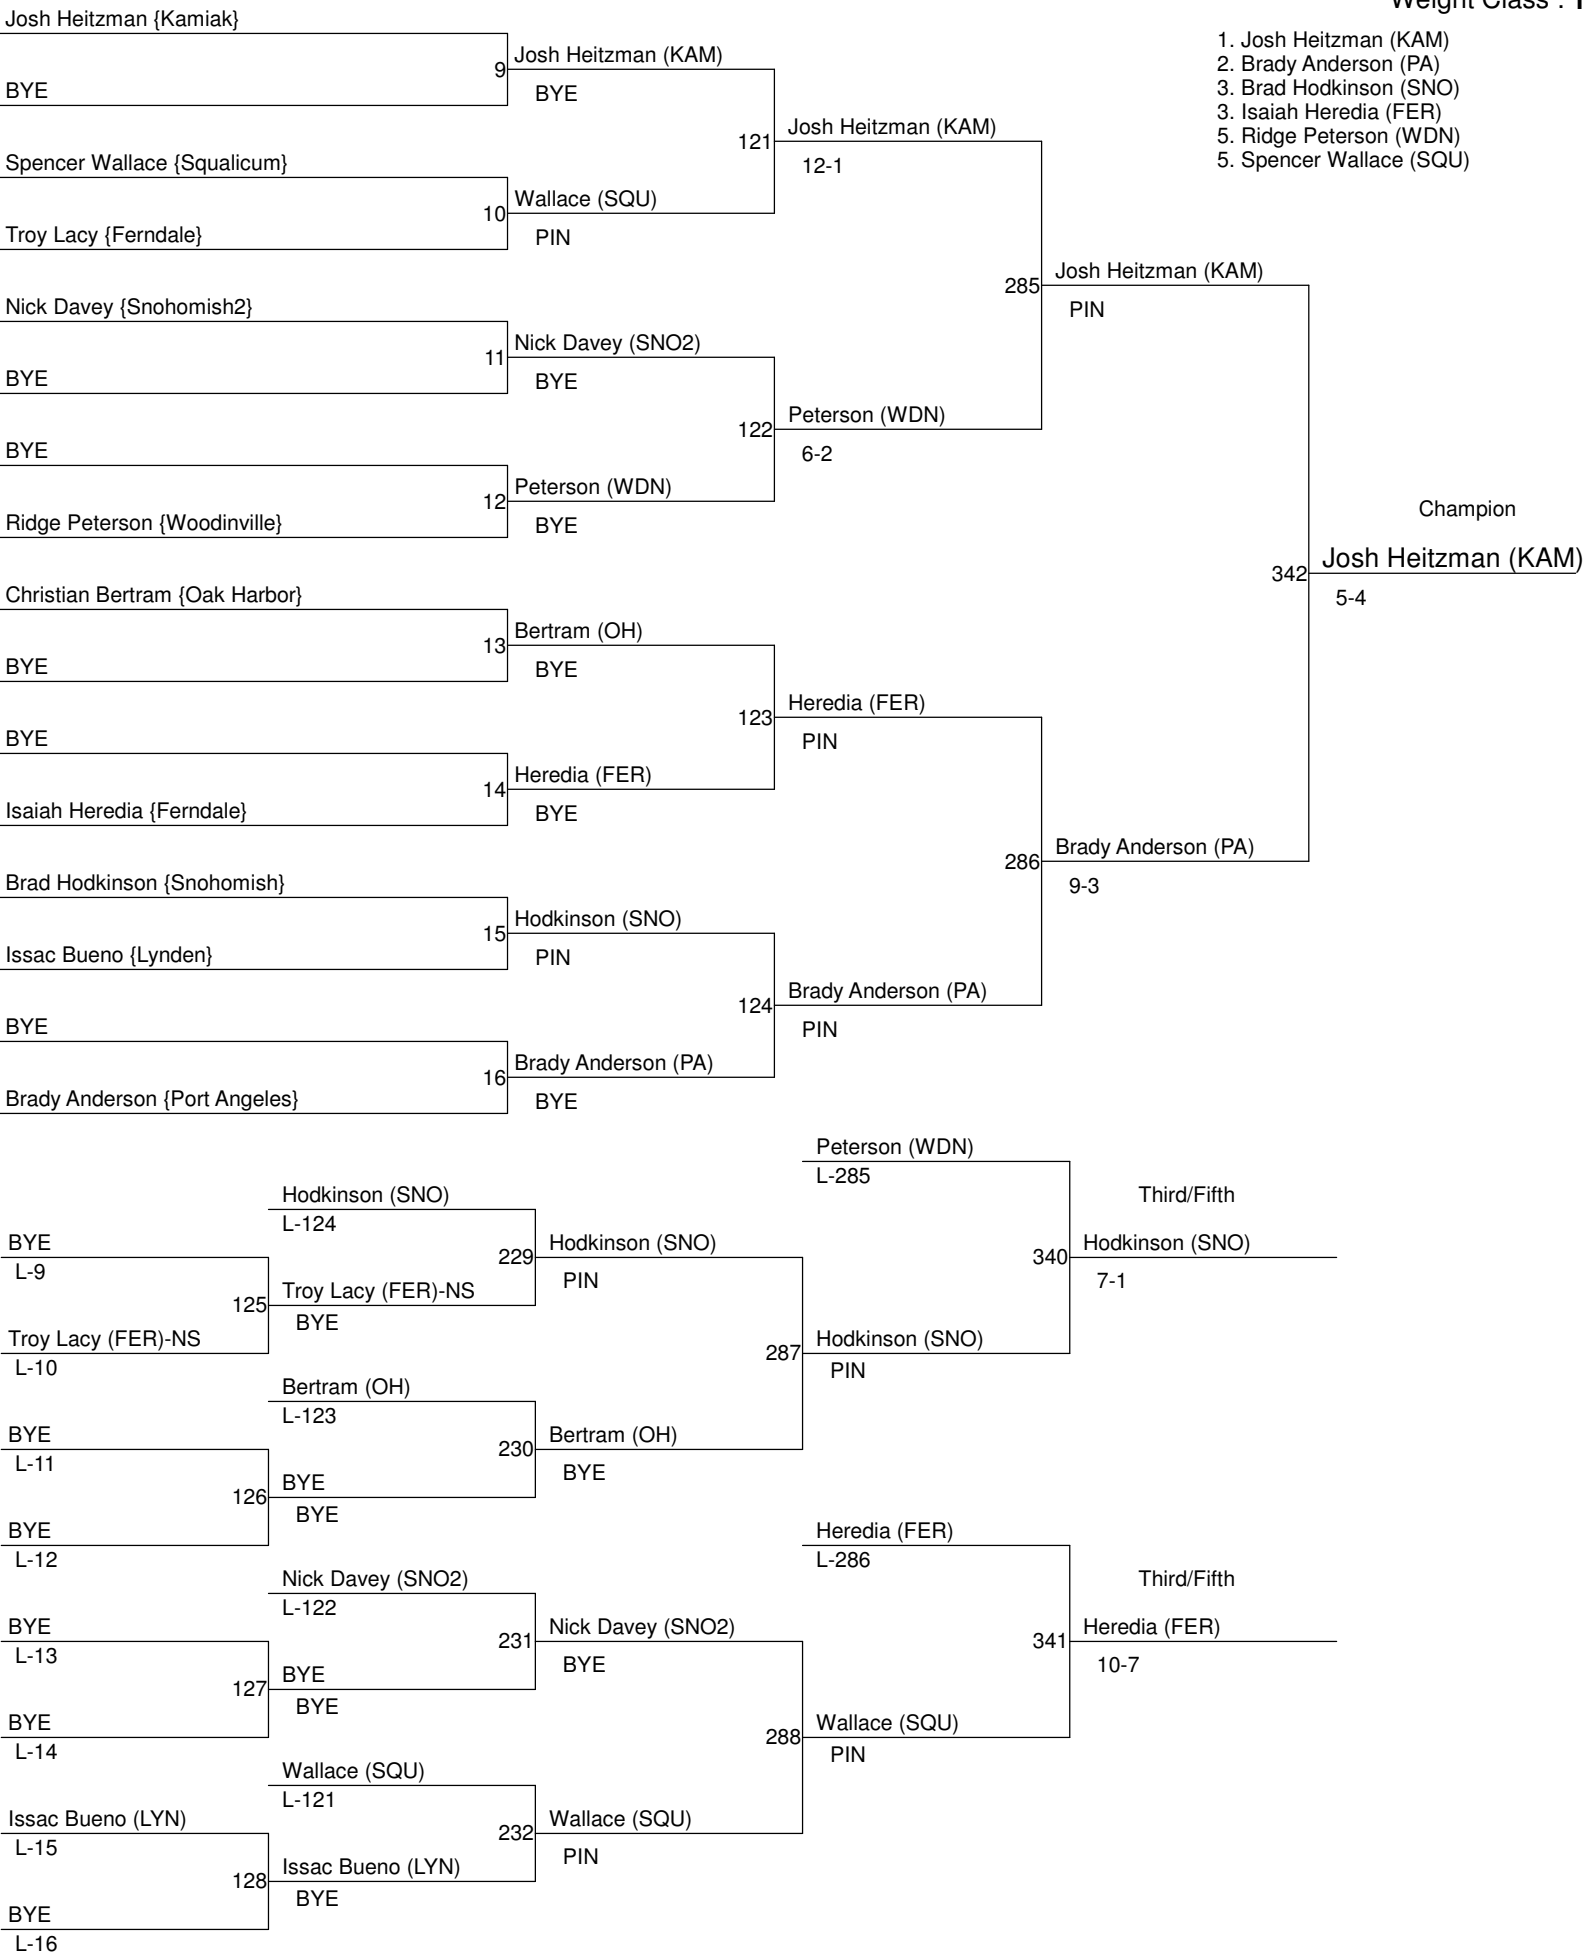

2012 Graham Morin Invitational

Weight Class : 113