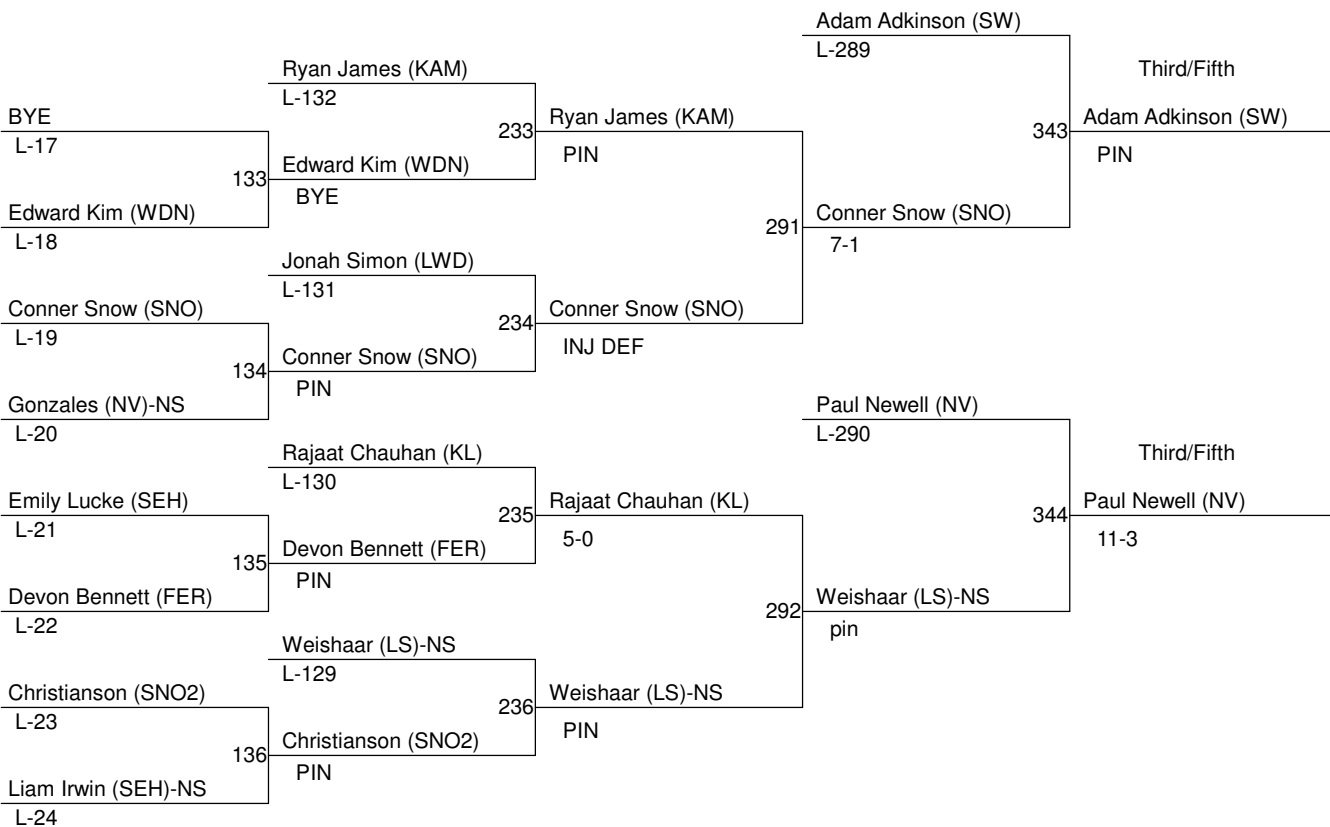

2012 Graham Morin Invitational

Weight Class : 106

2012 Graham Morin Invitational

Weight Class : 113

2012 Graham Morin Invitational

Weight Class : 120

2012 Graham Morin Invitational

Weight Class : 126

2012 Graham Morin Invitational

Weight Class : **132**

1. Cody Fakkema (OH)
2. Hunter Whittern (NV)
3. Keaton Mills (SNO)
3. Derek Vajda (FER)
5. Steven Yazzie (SEH)
5. Luke Jordan (SQU)

2012 Graham Morin Invitational