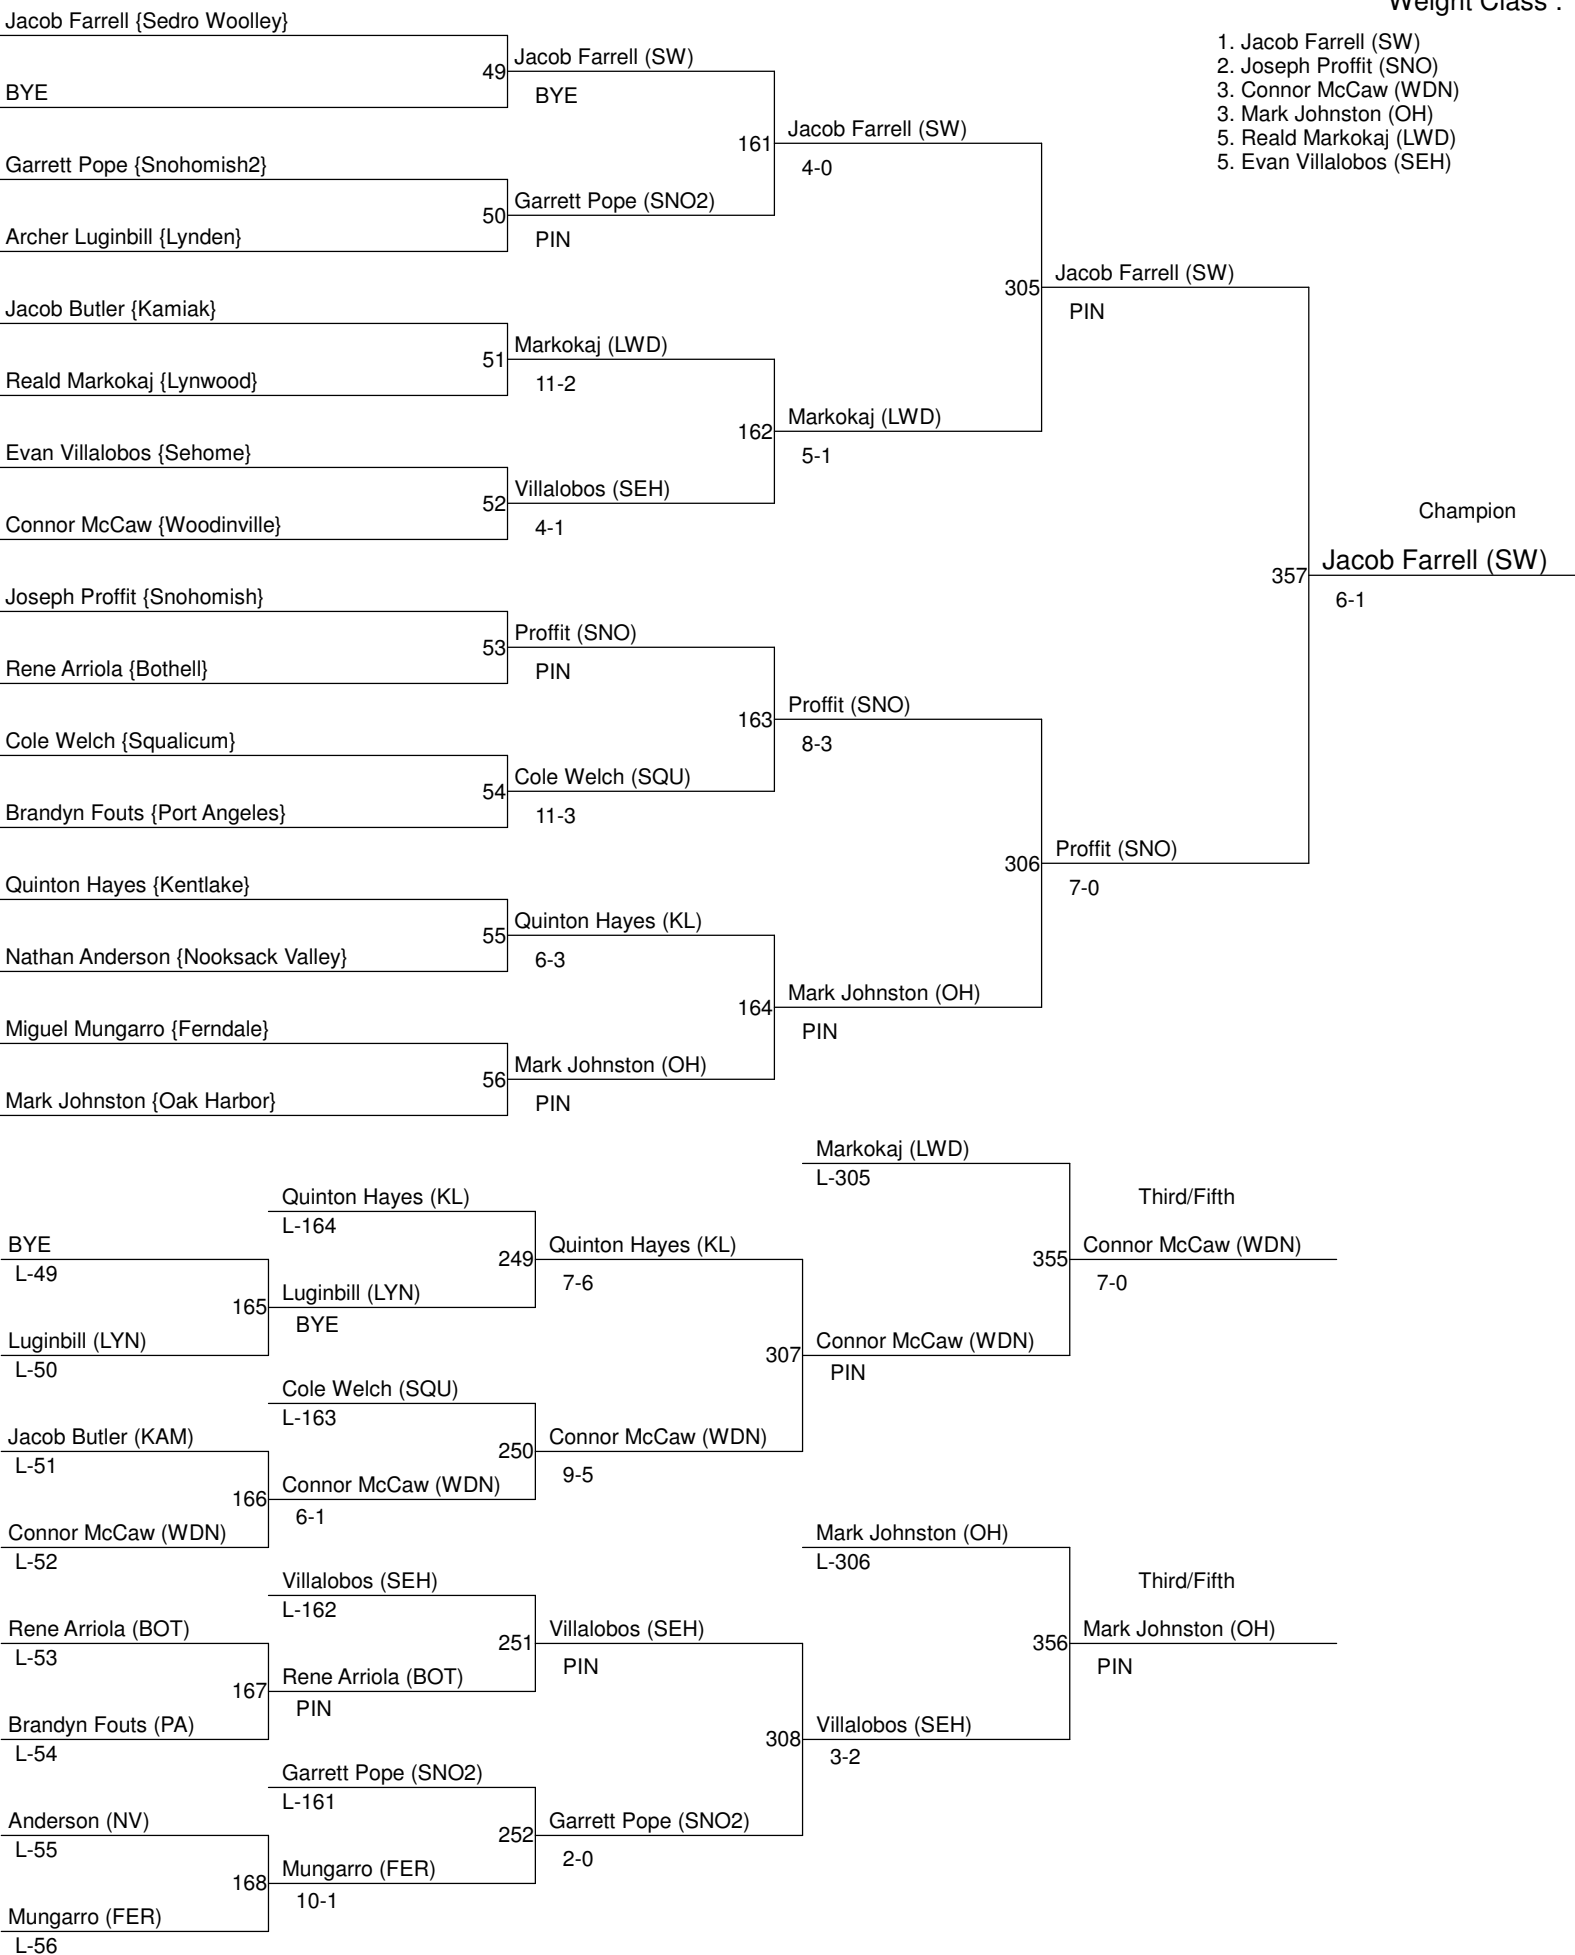

2012 Graham Morin Invitational

Weight Class : 145