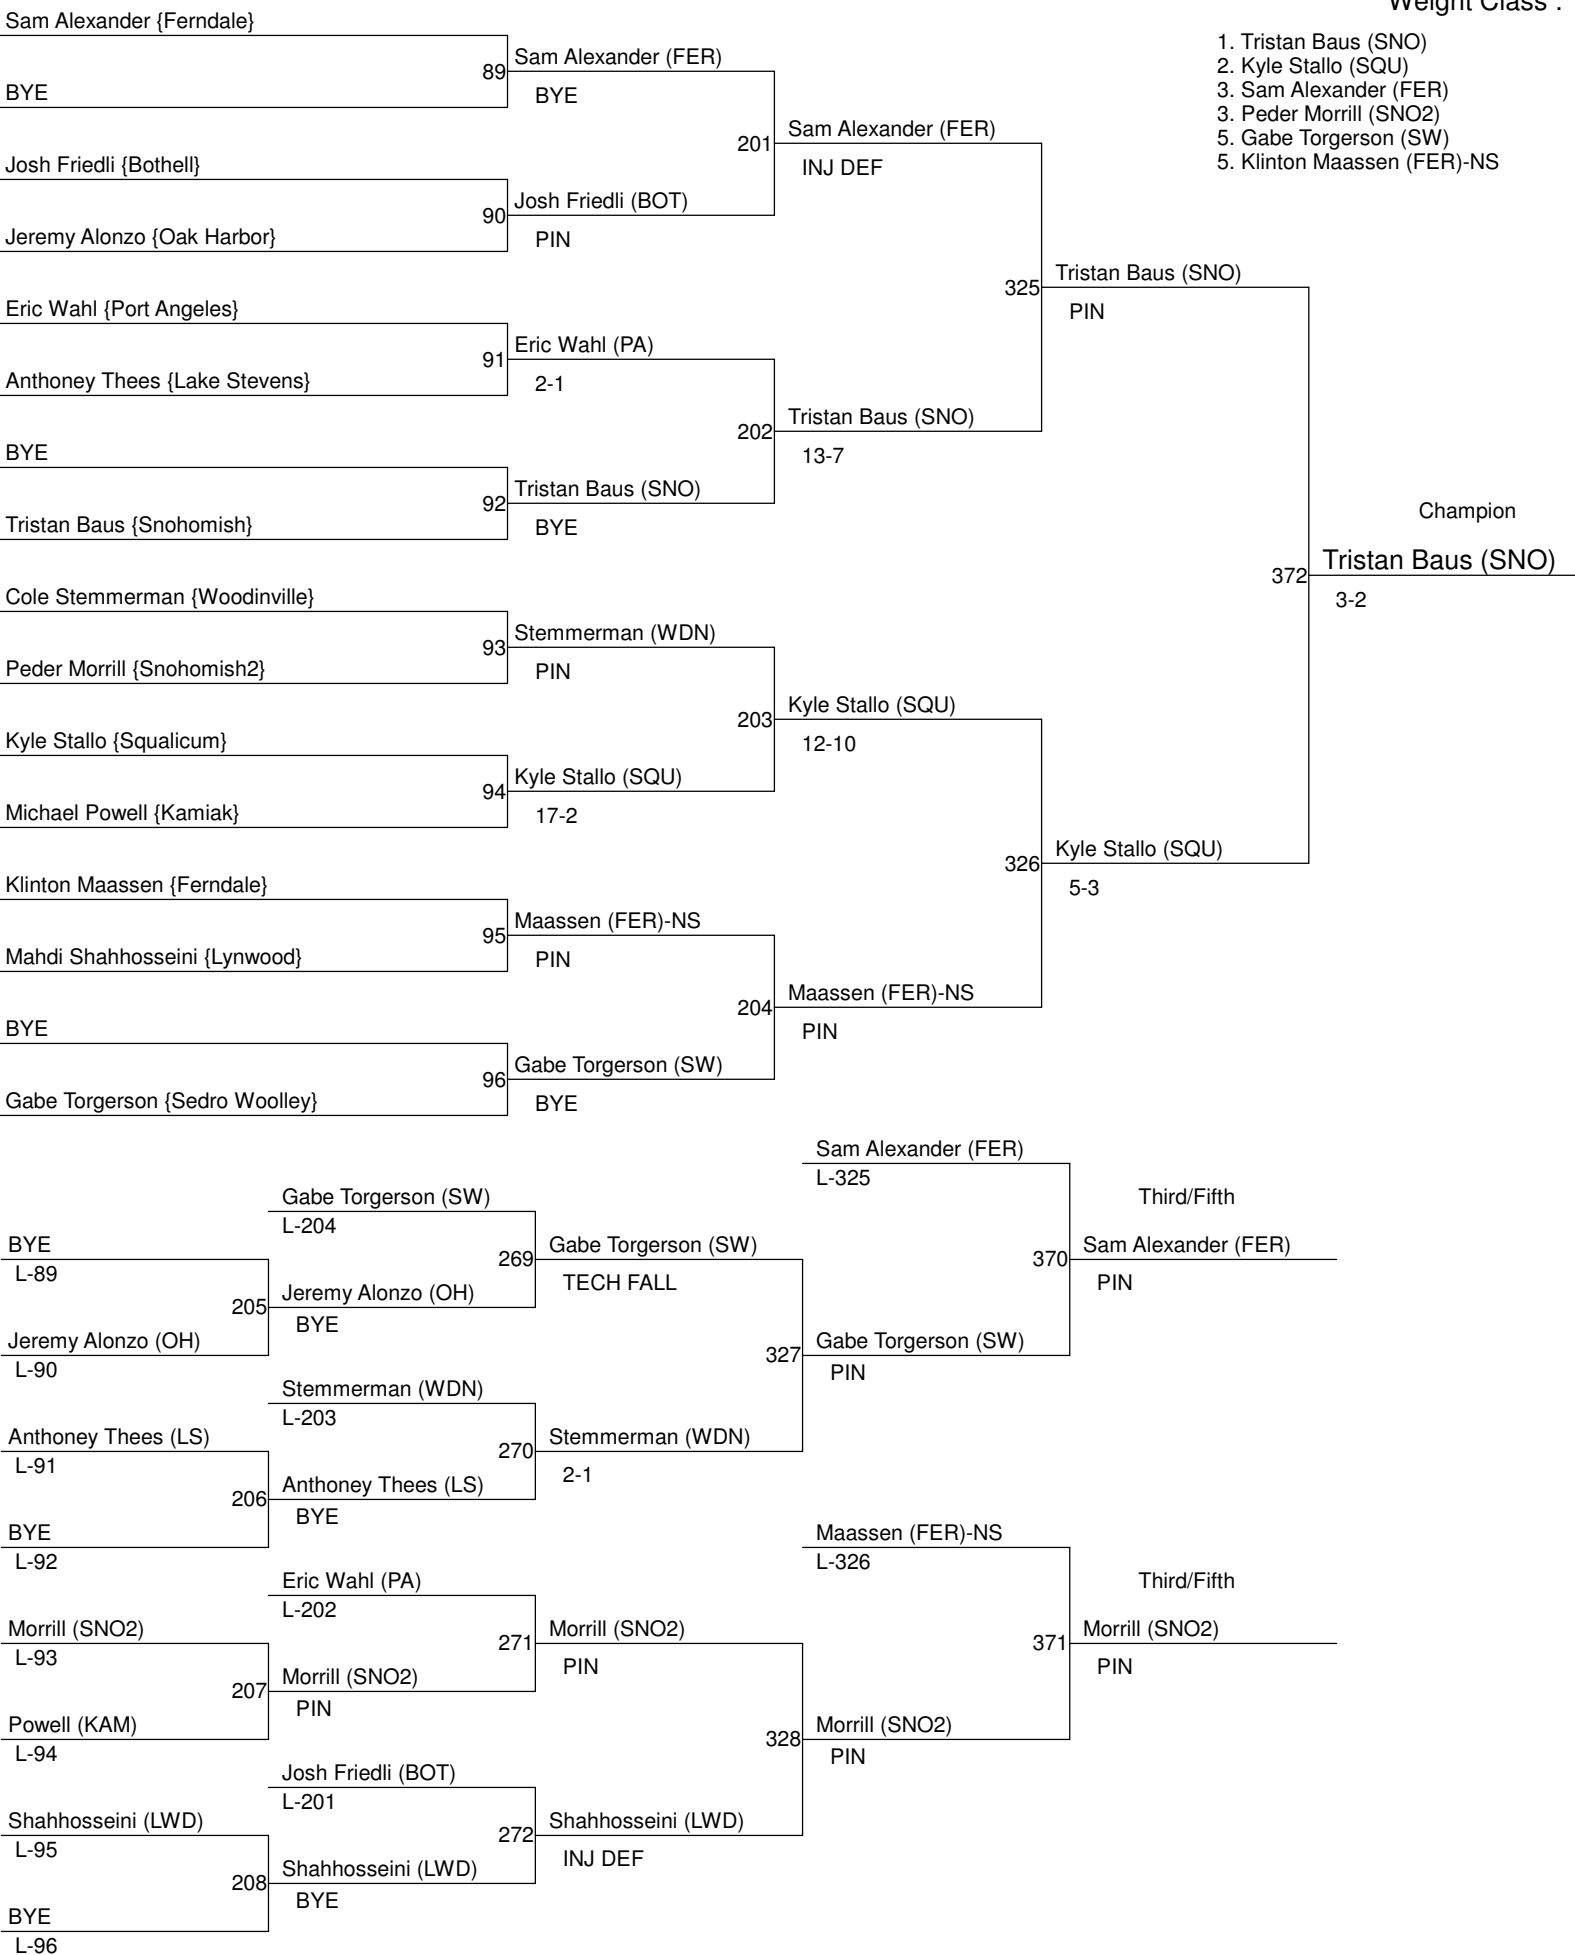

2012 Graham Morin Invitational

Weight Class : 195