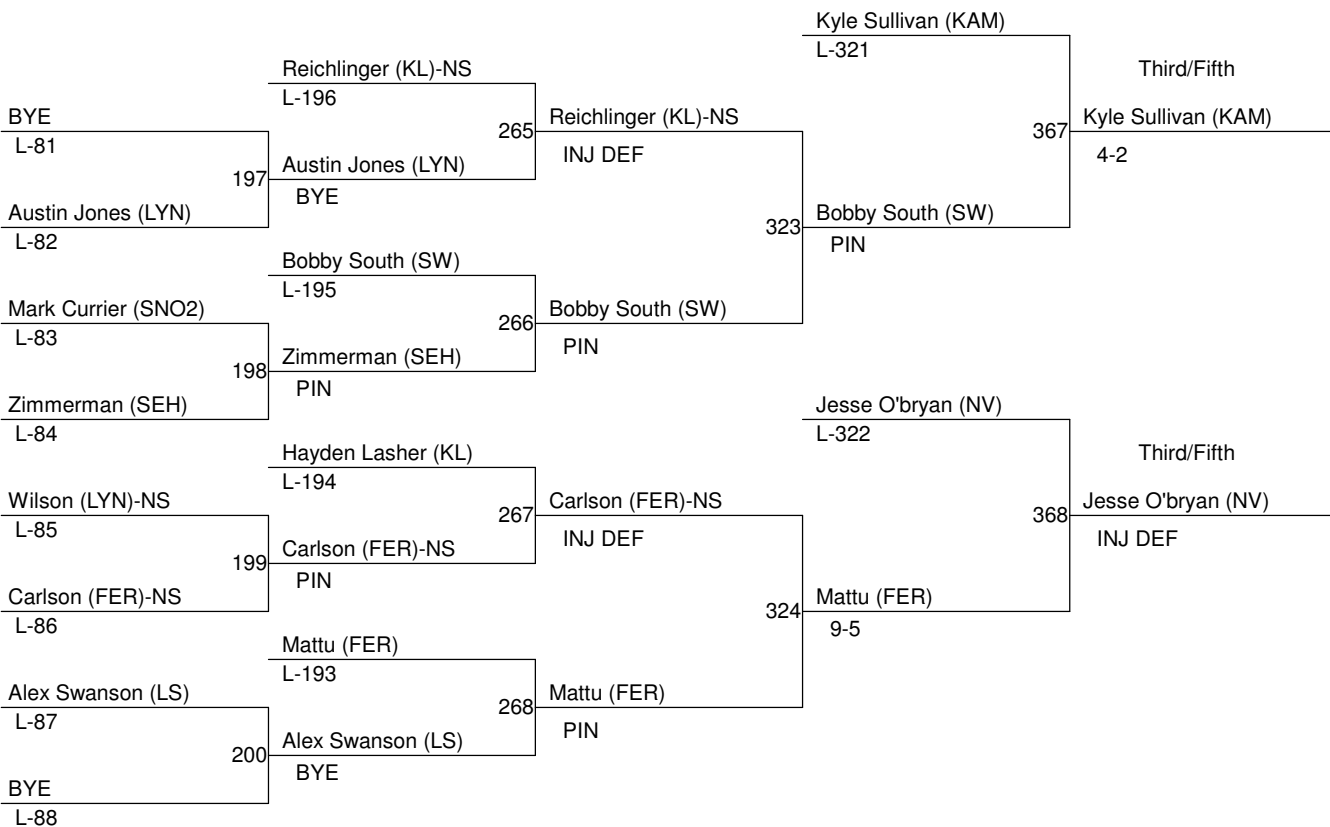

2012 Graham Morin Invitational

Weight Class : **132**

1. Cody Fakkema (OH)
2. Hunter Whittern (NV)
3. Keaton Mills (SNO)
3. Derek Vajda (FER)
5. Steven Yazzie (SEH)
5. Luke Jordan (SQU)

2012 Graham Morin Invitational

Weight Class : **138**

2012 Graham Morin Invitational

Weight Class : 145

2012 Graham Morin Invitational

Weight Class : 152

2012 Graham Morin Invitational

Weight Class : 160

1. Josh Crebbin (OH)
2. Tanner Perry (SNO)
3. Sawyer Sahlinger (SNO2)
3. Aaron Saunders (SQU)
5. Michael McDonnell (KAM)
5. Clayton Johnson (SW)

2012 Graham Morin Invitational

Weight Class : 170

2012 Graham Morin Invitational

Weight Class : **182**

1. Matt Robbins (PA)
2. Garrett Stich (SNO)
3. Kyle Sullivan (KAM)
3. Jesse O'bryan (NV)
5. Bobby South (SW)
5. Charnjit Mattu (FER)