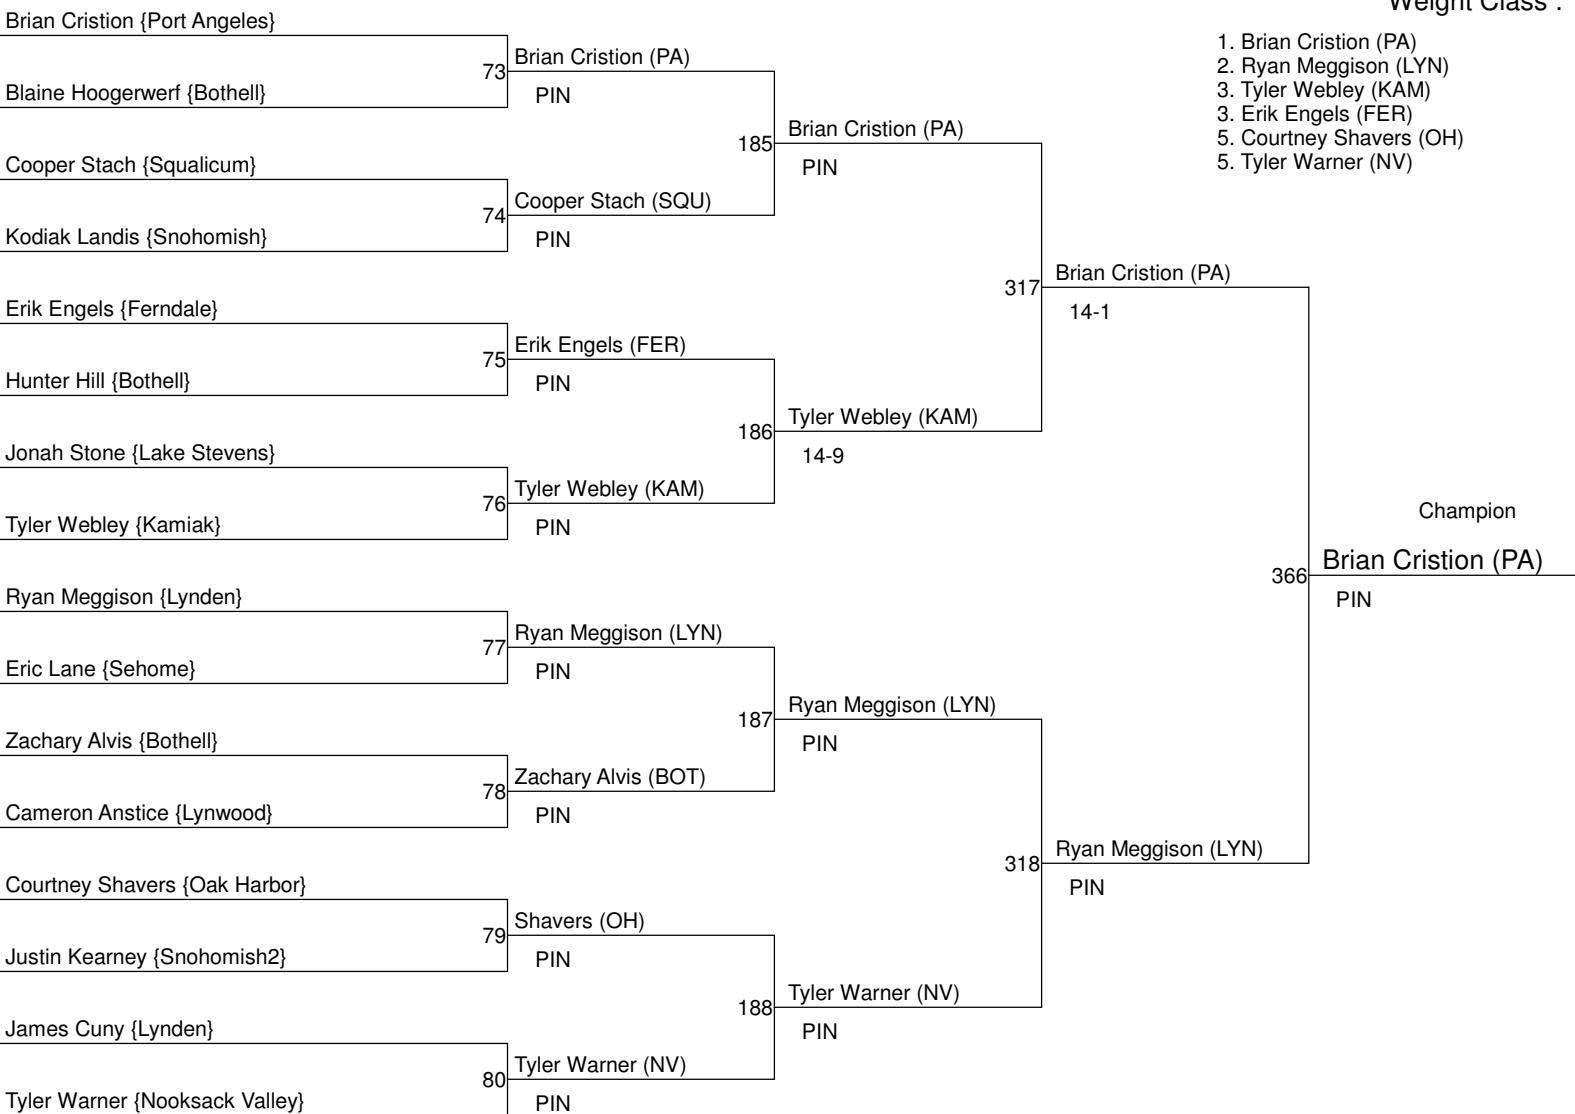

2012 Graham Morin Invitational

Weight Class : 170