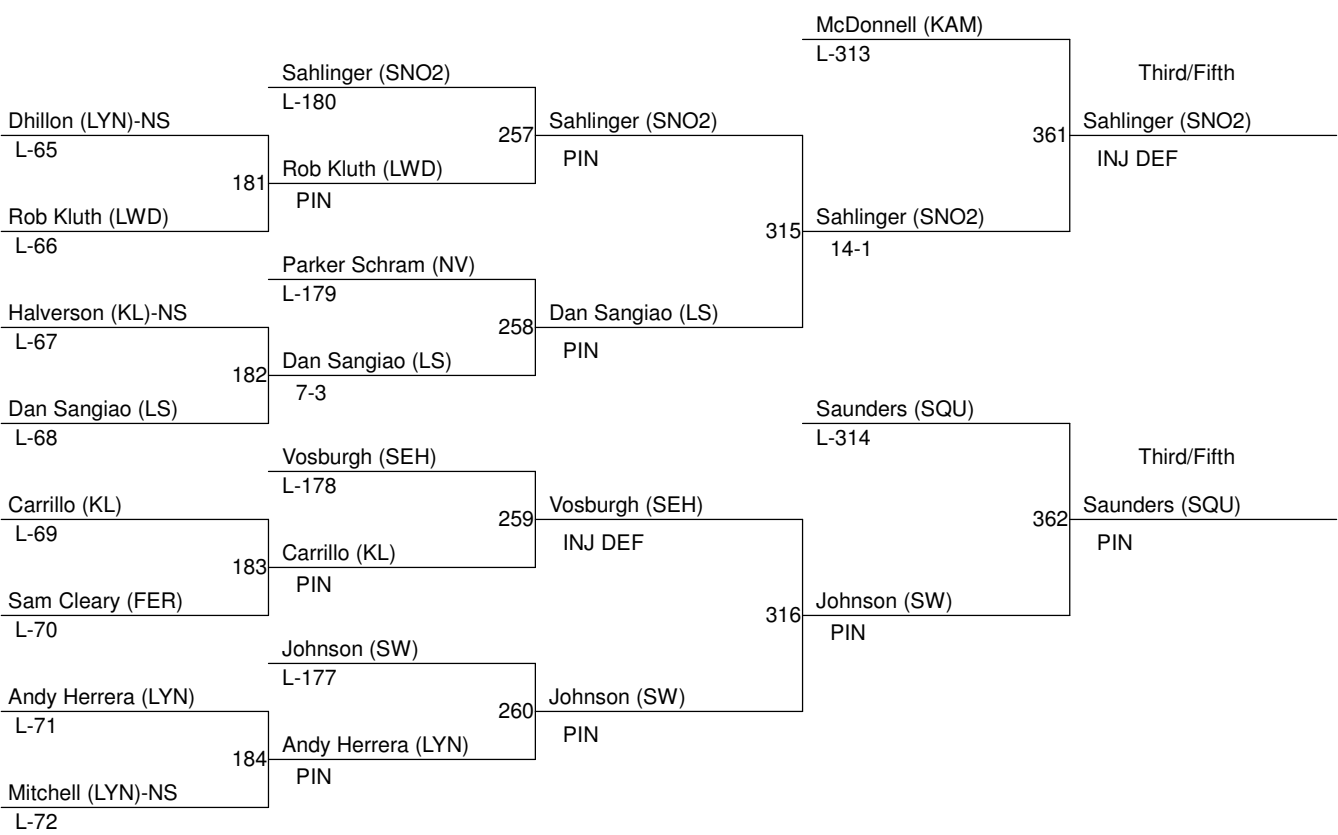

2012 Graham Morin Invitational

Weight Class : **132**

1. Cody Fakkema (OH)
2. Hunter Whittern (NV)
3. Keaton Mills (SNO)
3. Derek Vajda (FER)
5. Steven Yazzie (SEH)
5. Luke Jordan (SQU)

2012 Graham Morin Invitational

Weight Class : **138**

2012 Graham Morin Invitational

Weight Class : 145

2012 Graham Morin Invitational

Weight Class : 152

2012 Graham Morin Invitational

Weight Class : 160

1. Josh Crebbin (OH)
2. Tanner Perry (SNO)
3. Sawyer Sahlinger (SNO2)
3. Aaron Saunders (SQU)
5. Michael McDonnell (KAM)
5. Clayton Johnson (SW)

2012 Graham Morin Invitational

Weight Class : 170

2012 Graham Morin Invitational

Weight Class : **182**

1. Matt Robbins (PA)
2. Garrett Stich (SNO)
3. Kyle Sullivan (KAM)
3. Jesse O'bryan (NV)
5. Bobby South (SW)
5. Charnjit Mattu (FER)