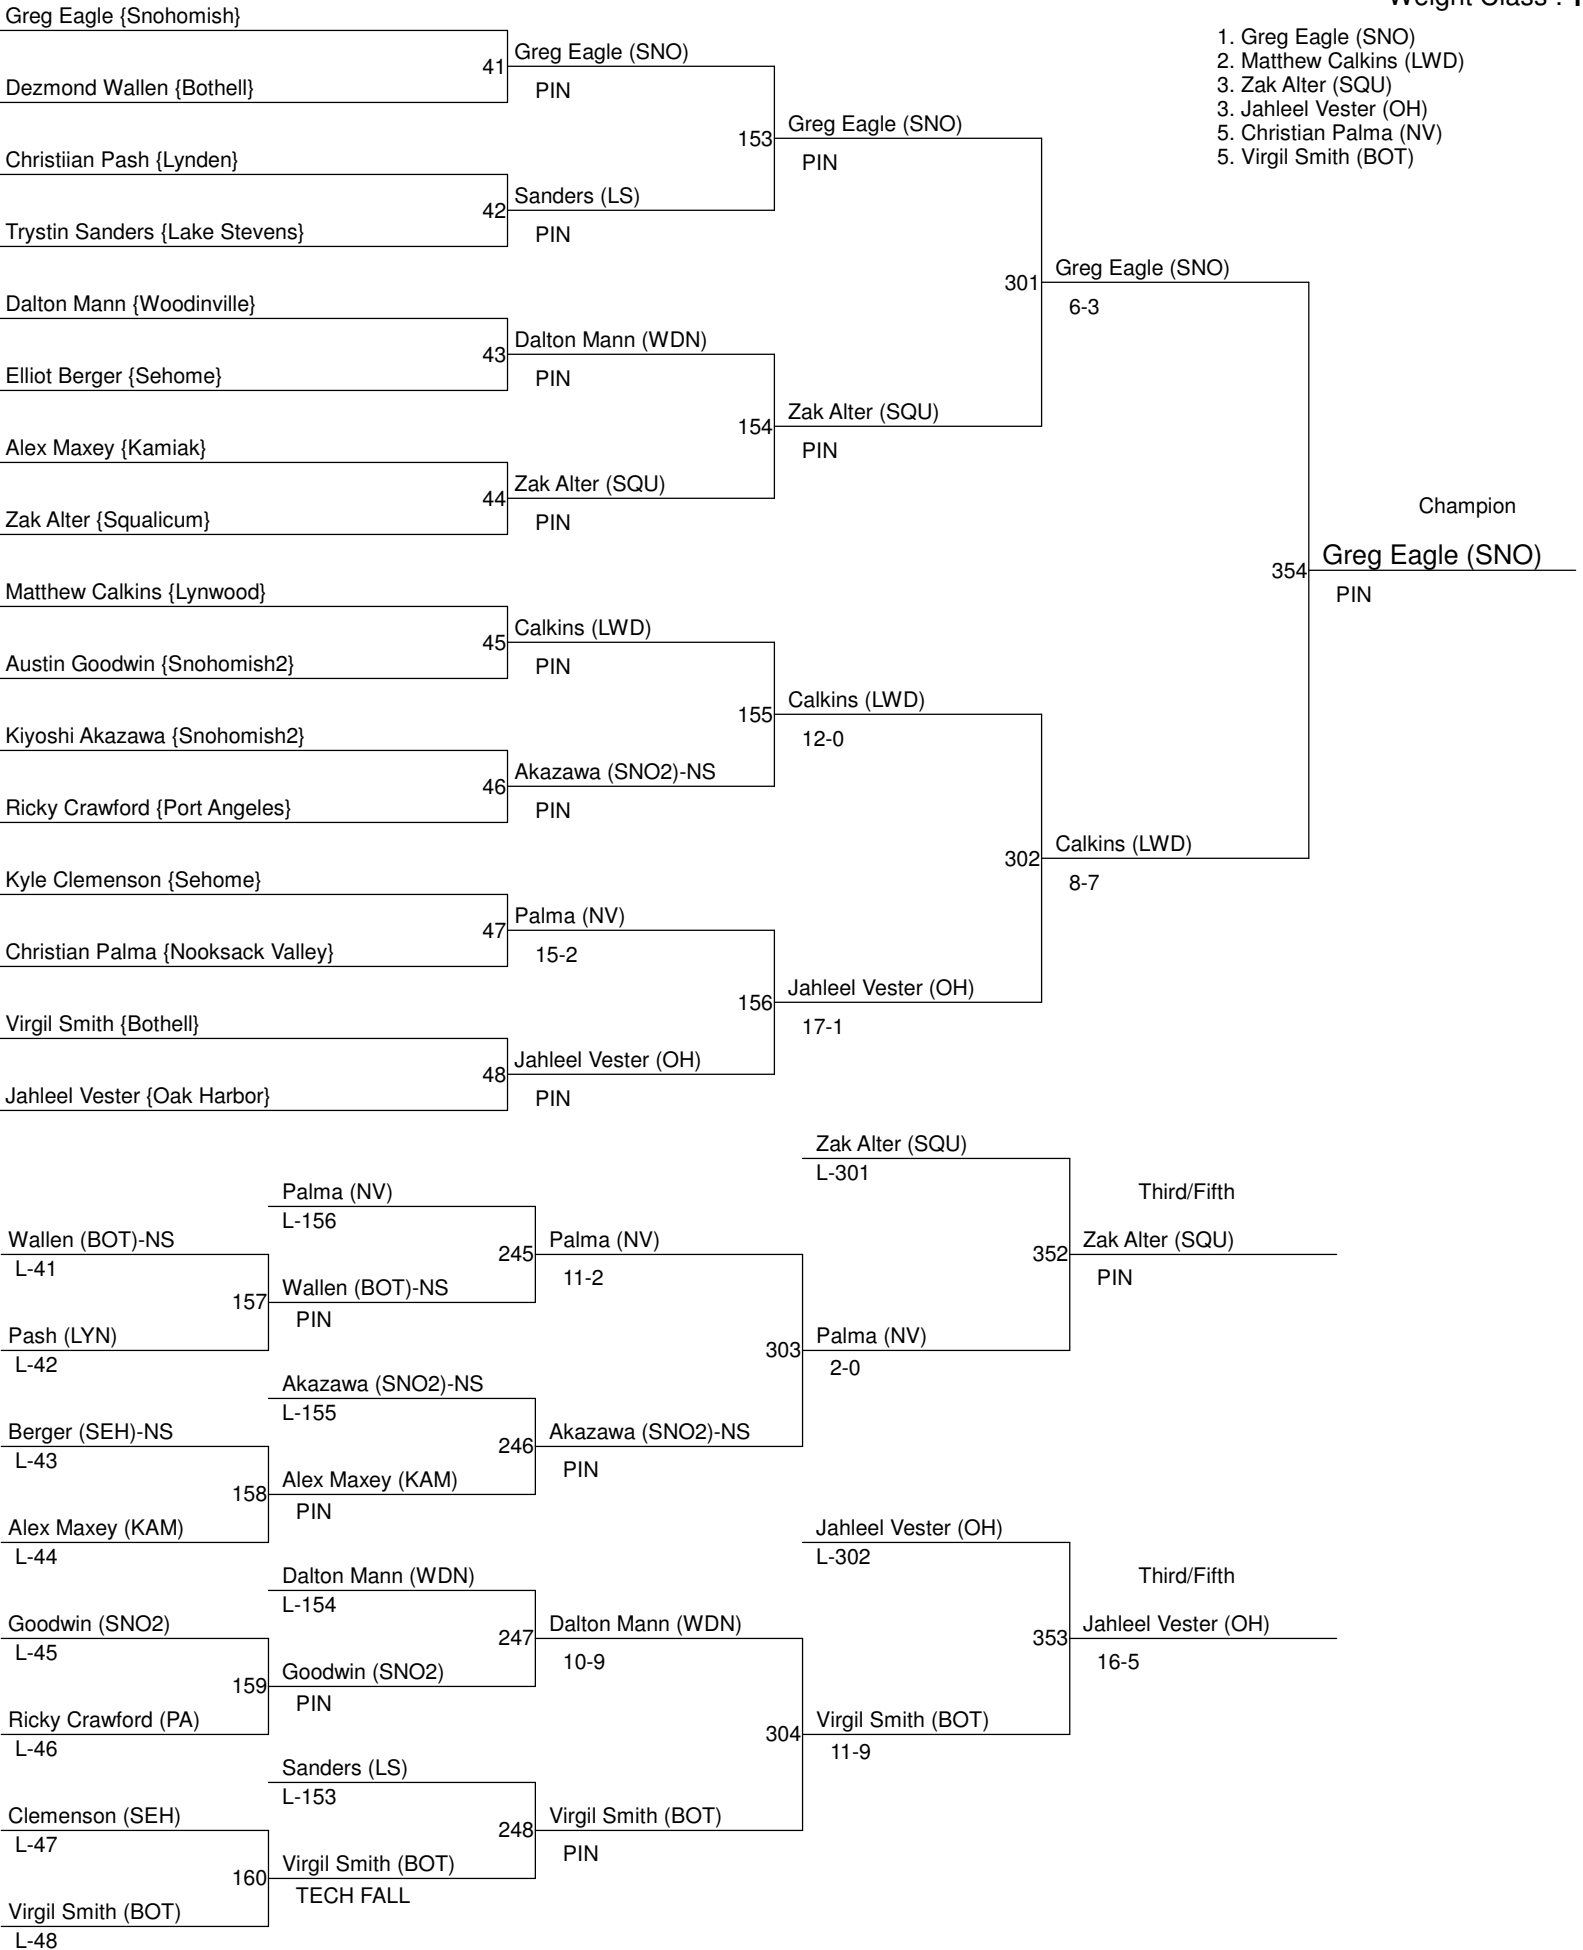

2012 Graham Morin Invitational

Weight Class : **138**