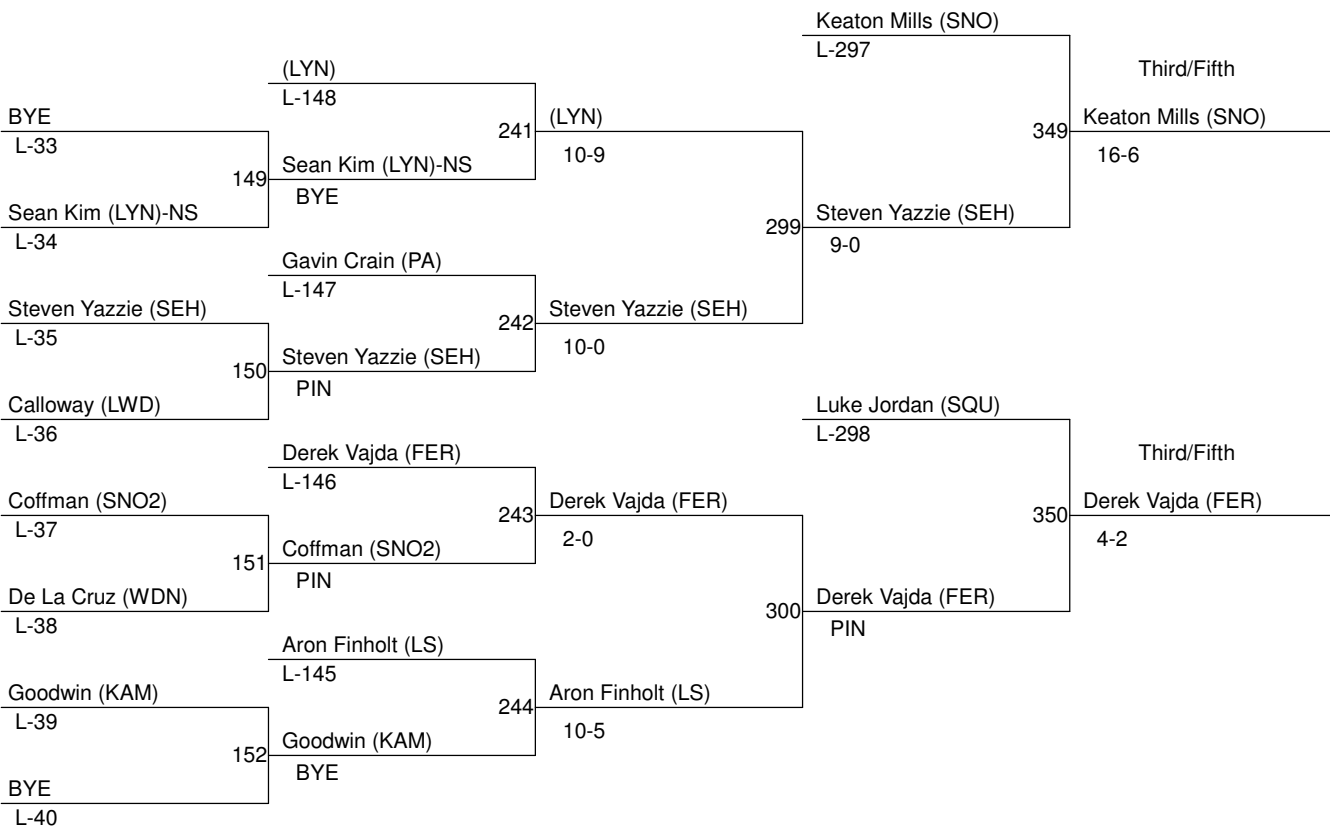

2012 Graham Morin Invitational

Weight Class : 106

2012 Graham Morin Invitational

Weight Class : 113

2012 Graham Morin Invitational

Weight Class : 120

2012 Graham Morin Invitational

Weight Class : 126

2012 Graham Morin Invitational

Weight Class : **132**

1. Cody Fakkema (OH)
2. Hunter Whittern (NV)
3. Keaton Mills (SNO)
3. Derek Vajda (FER)
5. Steven Yazzie (SEH)
5. Luke Jordan (SQU)

2012 Graham Morin Invitational