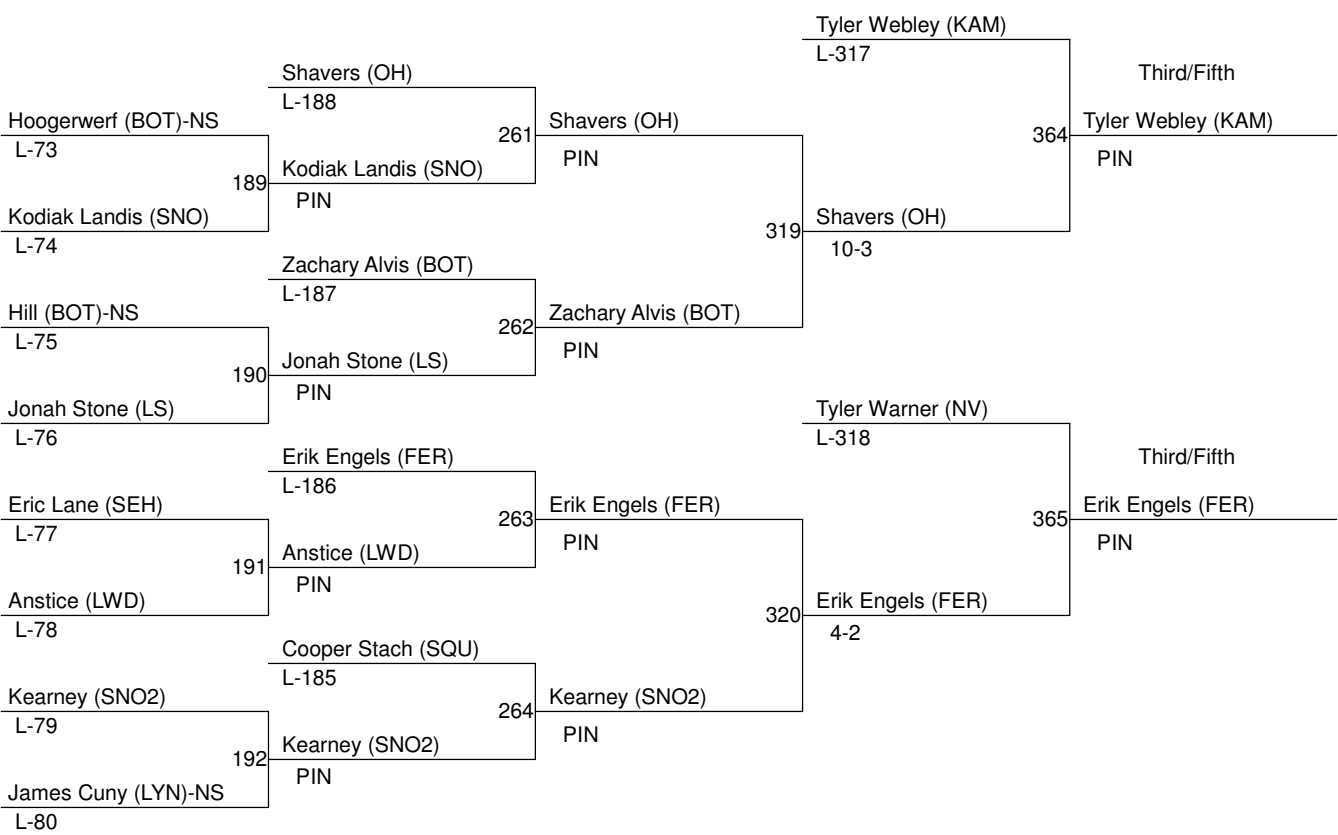

2012 Graham Morin Invitational

Weight Class : 170