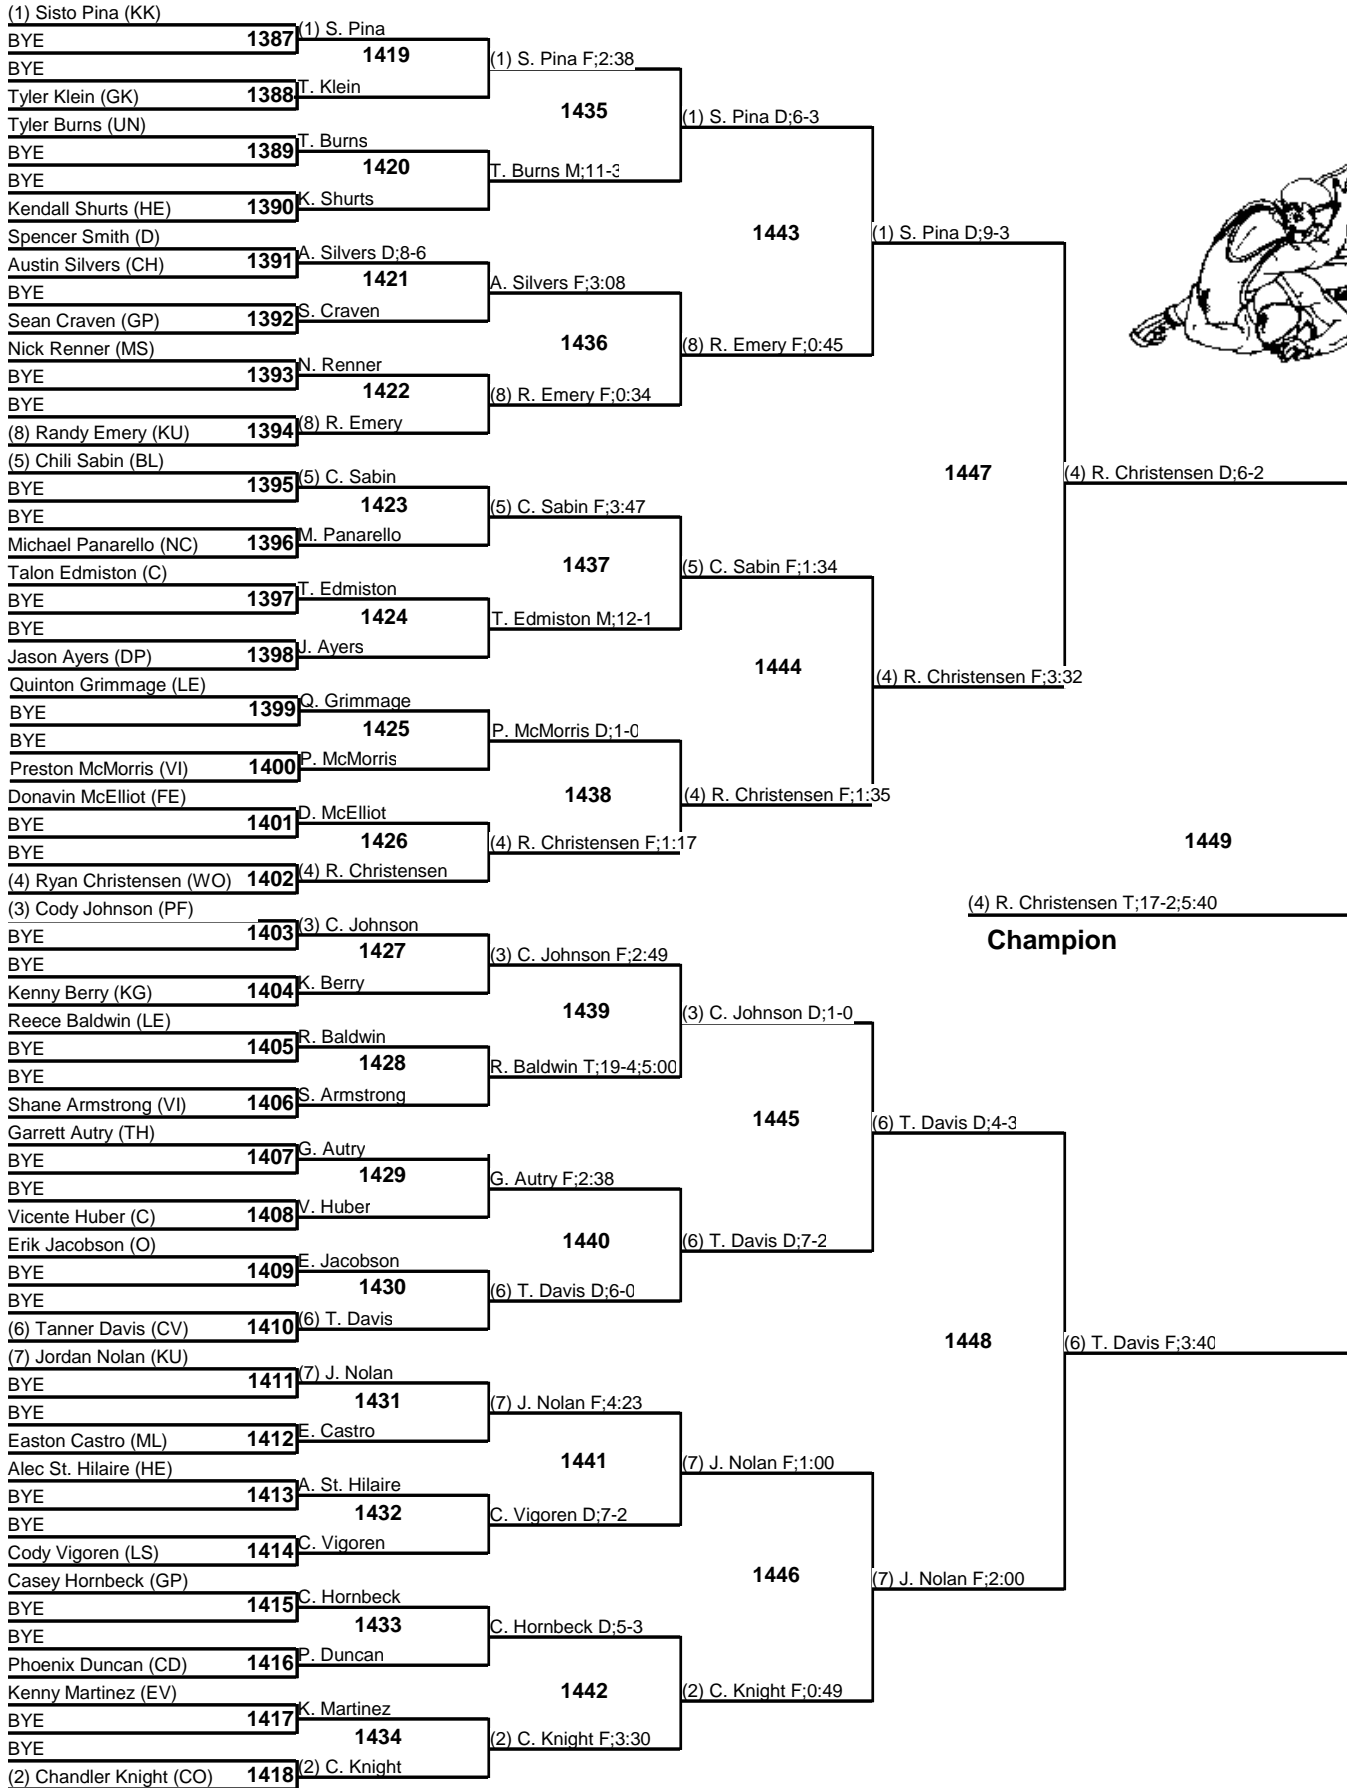

Tri State

126 Wrestleback

(1) T. Berger F:4:41
Champion

Champion

Tri State

160 Wrestleback

Tri State

195 Wrestleback

Tri State

220 Wrestleback

Tri State

285 Wrestleback