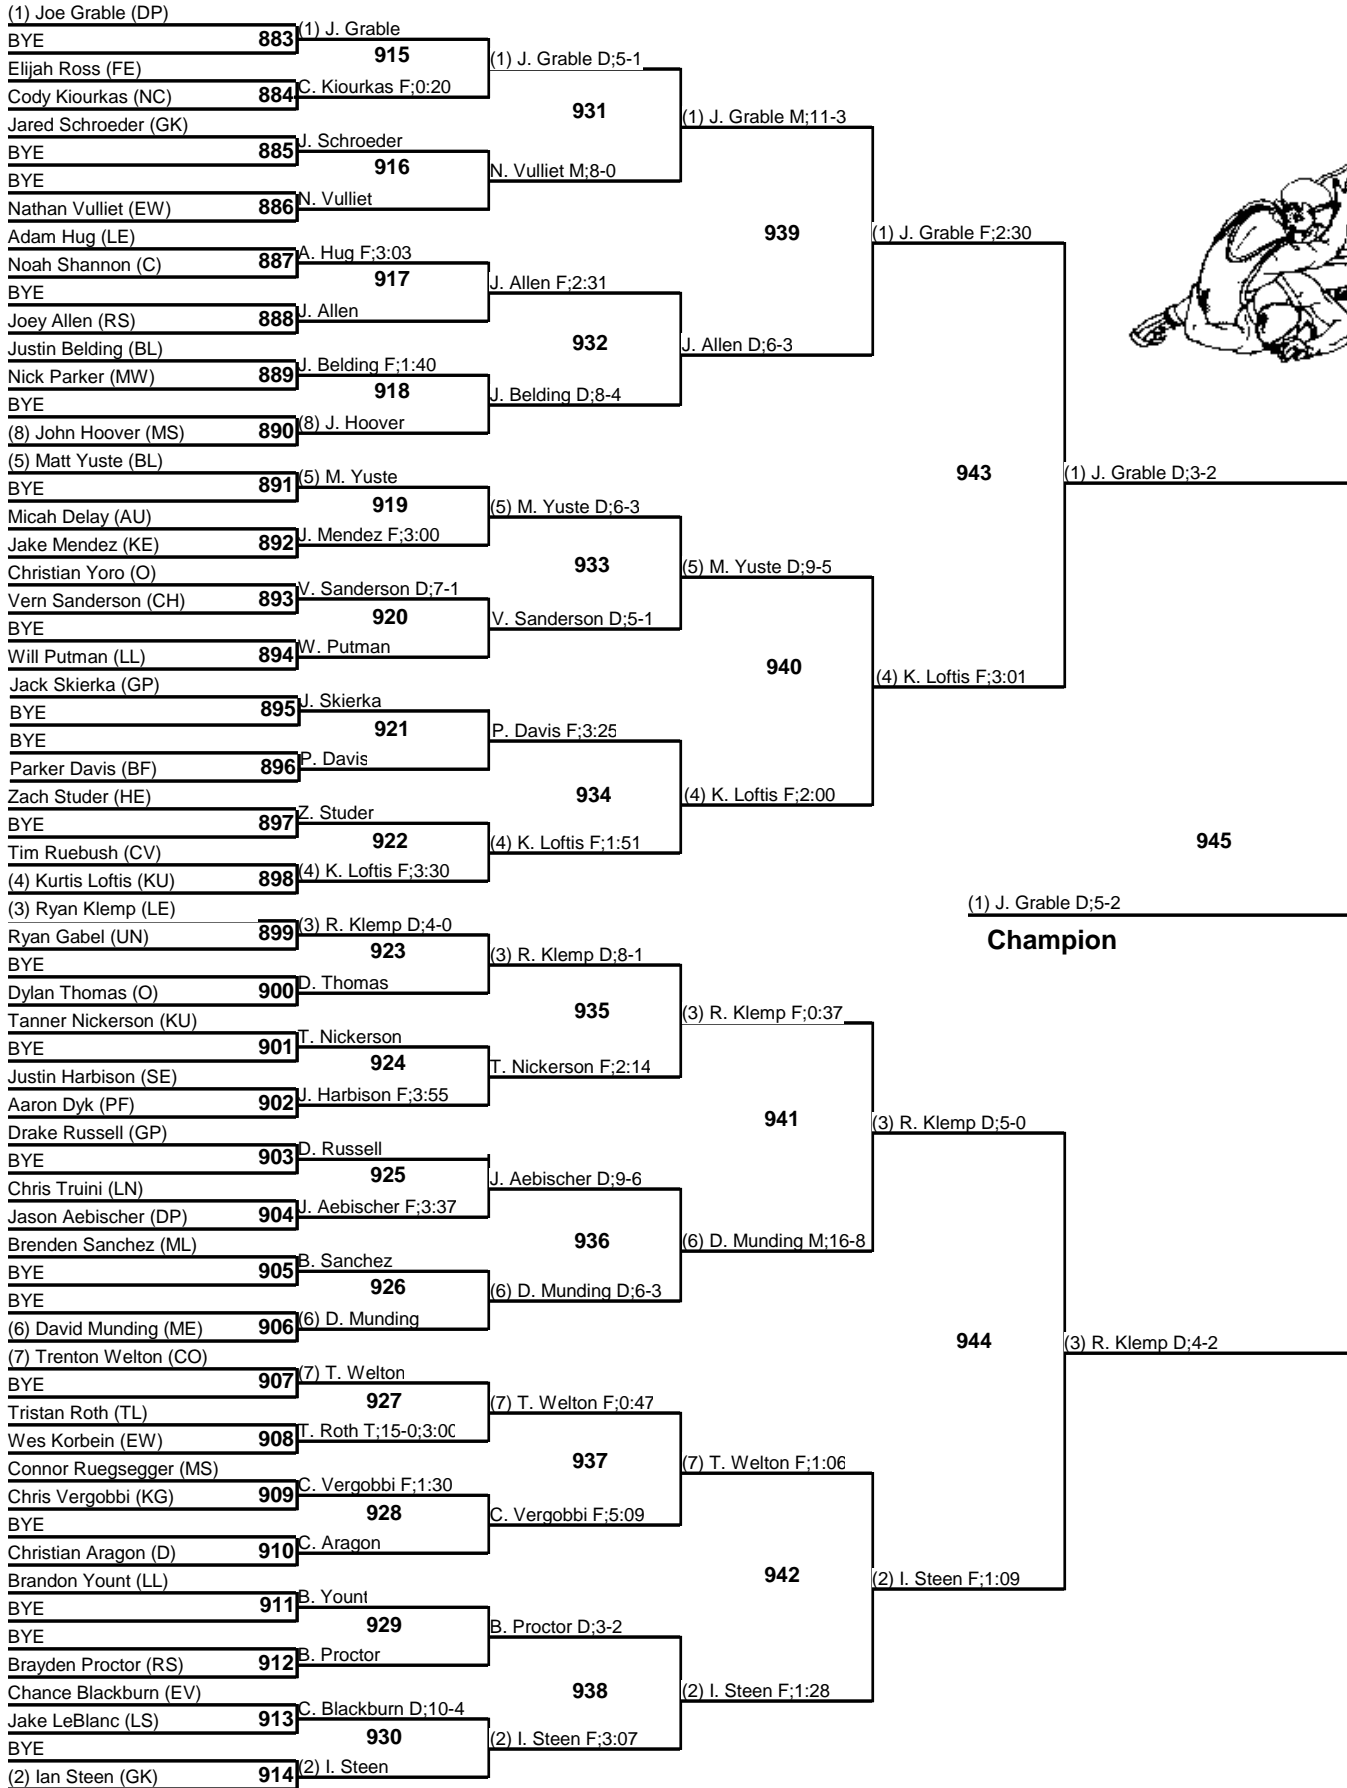

Tri State

126 Wrestleback

(1) T. Berger F:4:41
Champion

Champion

Tri State

160 Wrestleback

Tri State

195 Wrestleback

Tri State

220 Wrestleback

Tri State

285 Wrestleback