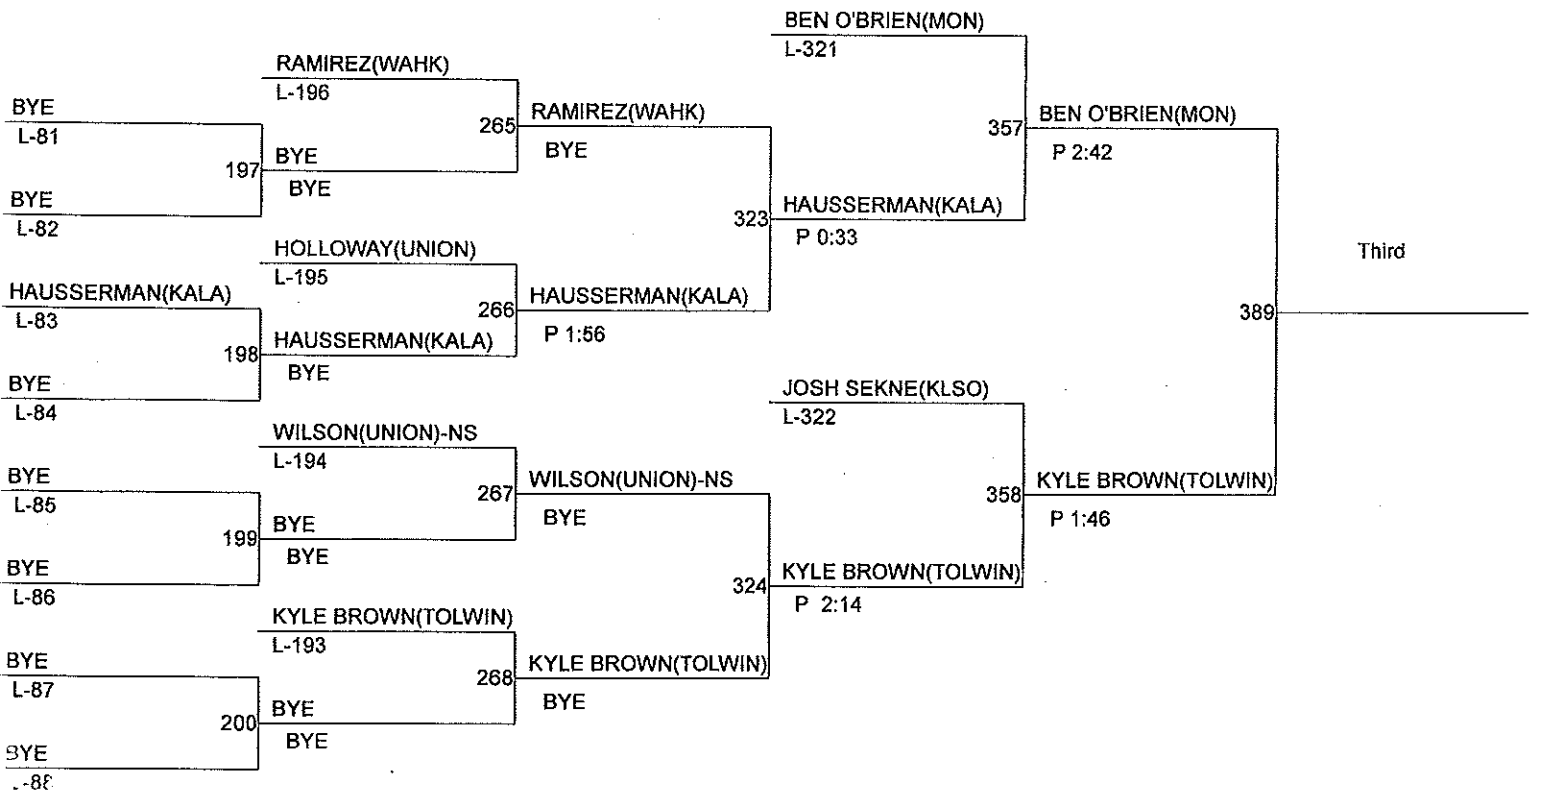

Rubber Chicken

Weight Class : 182

1. ALEX GARCIA(FORT)
2. TALIB MEEKS(CR)