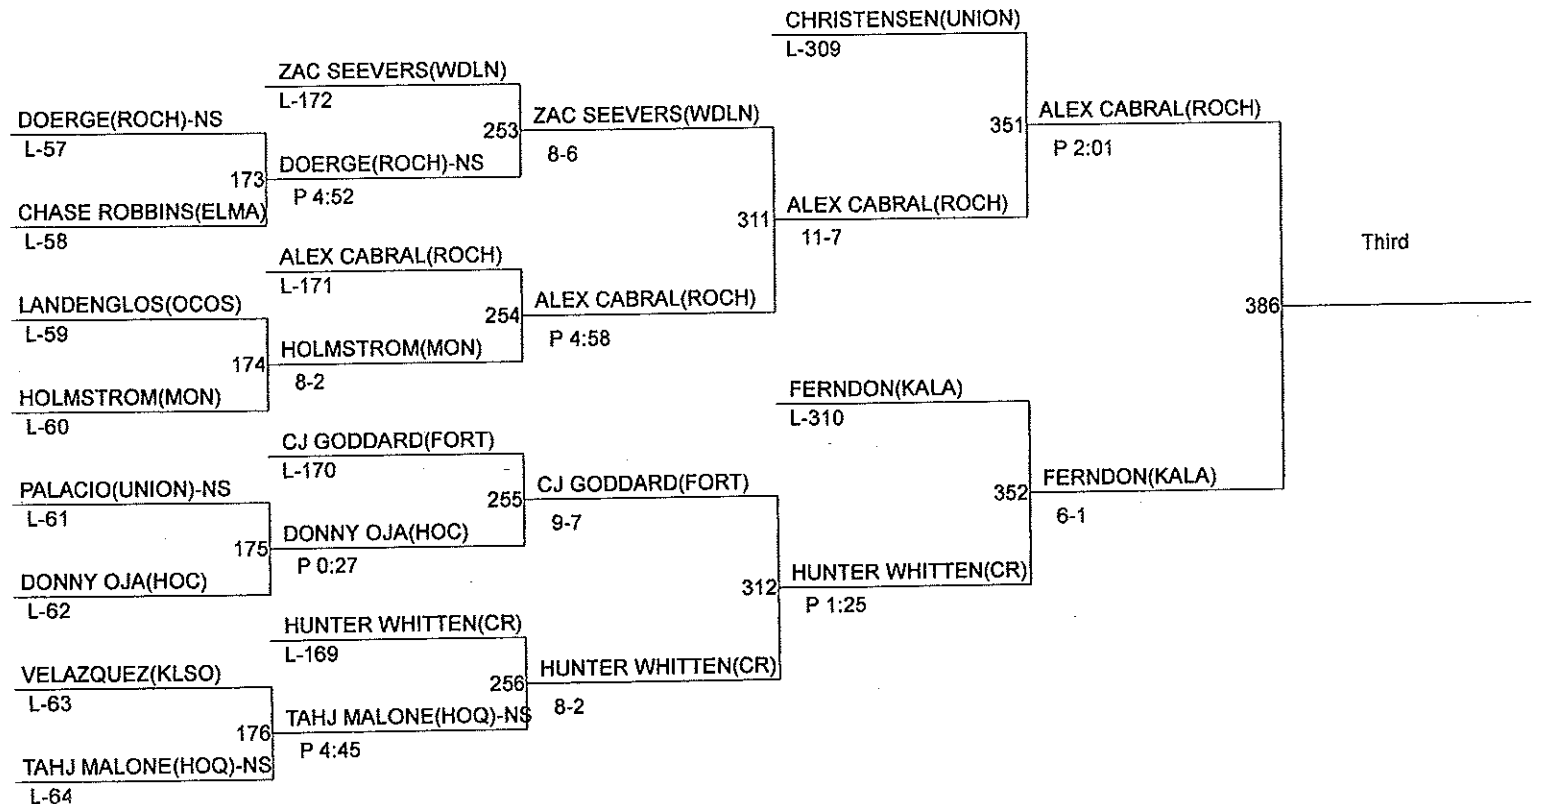

Rubber Chicken

Weight Class : 152

1. DEREK FRUIN(TOLWIN)
2. JONATHAN MOLINA(HOQ)