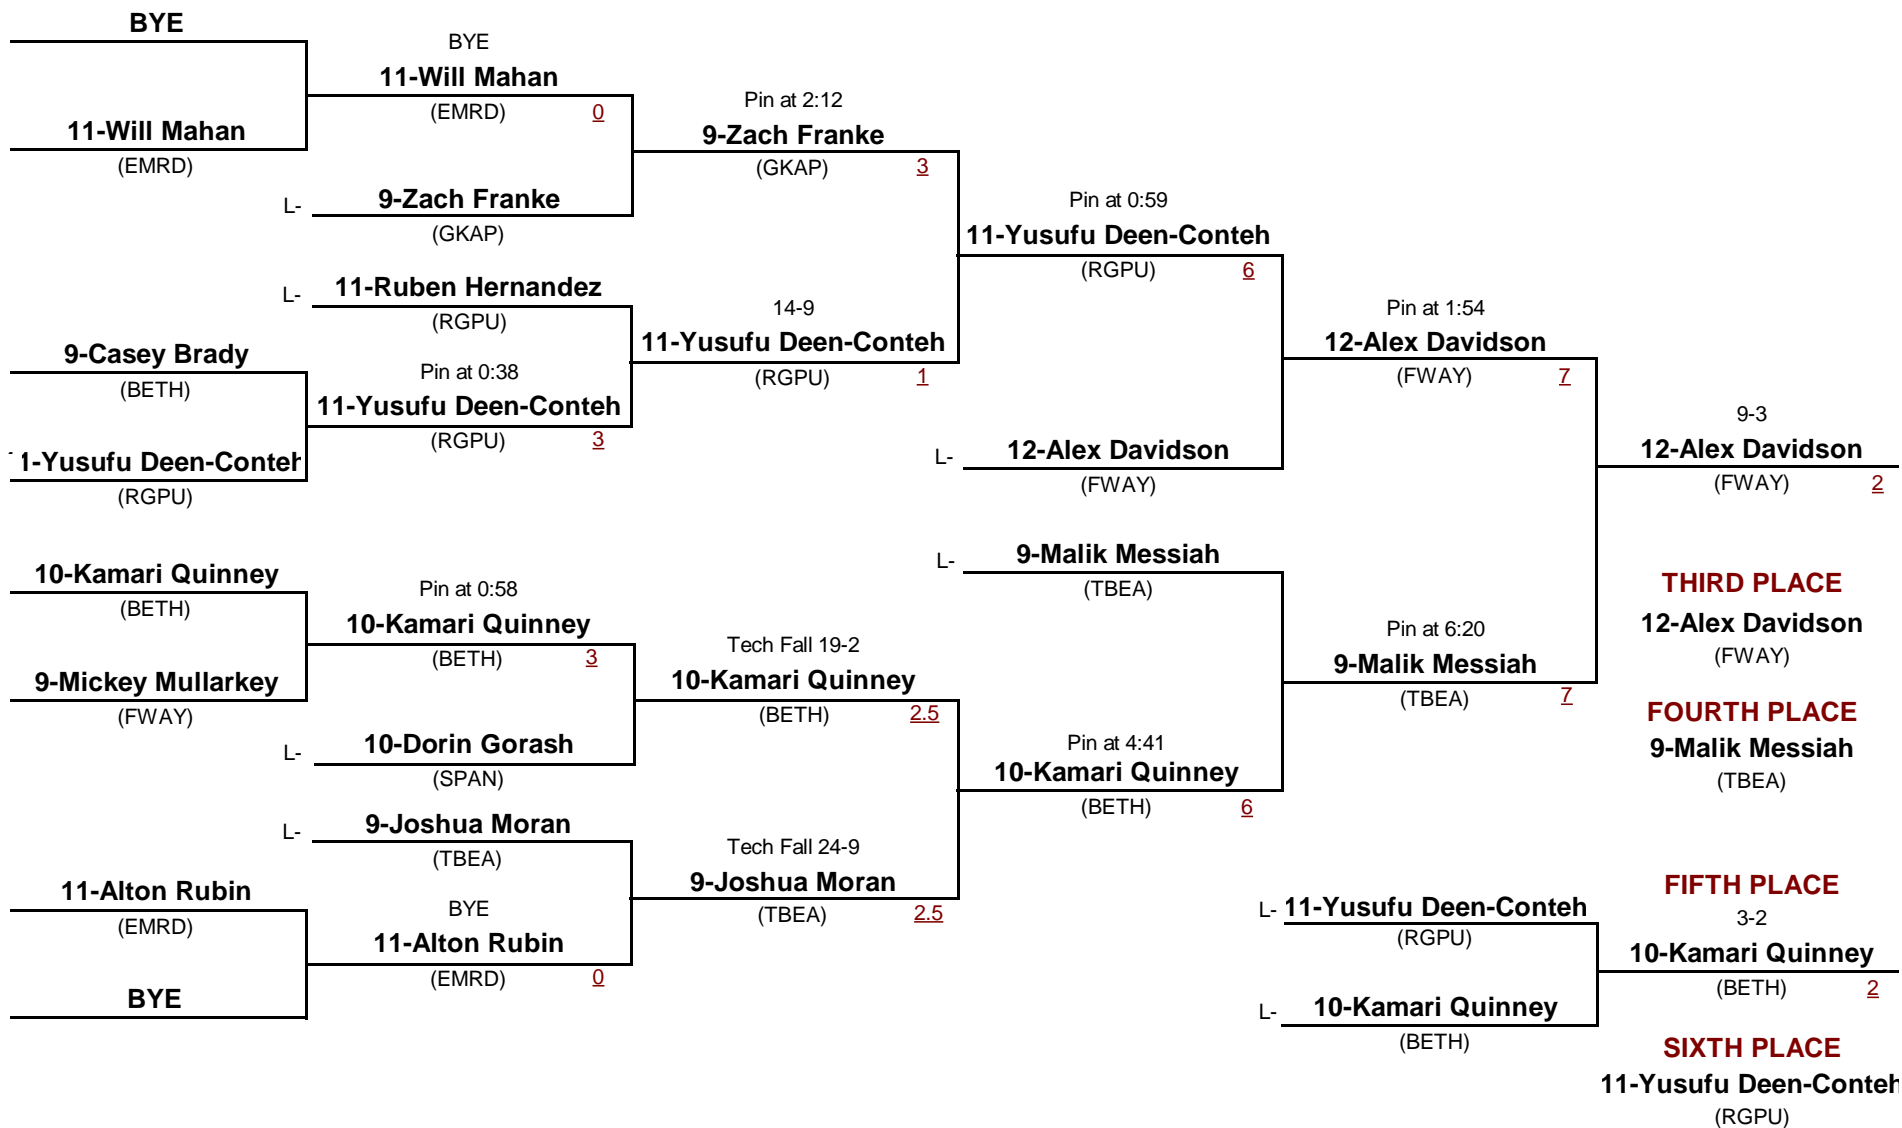

SPSL S. Sub-Regional 2013

February 1, 2013

Championship Rounds

-
DIVISION

106
WEIGHT

SPSL S. Sub-Regional 2013

February 1, 2013

Consolation Rounds