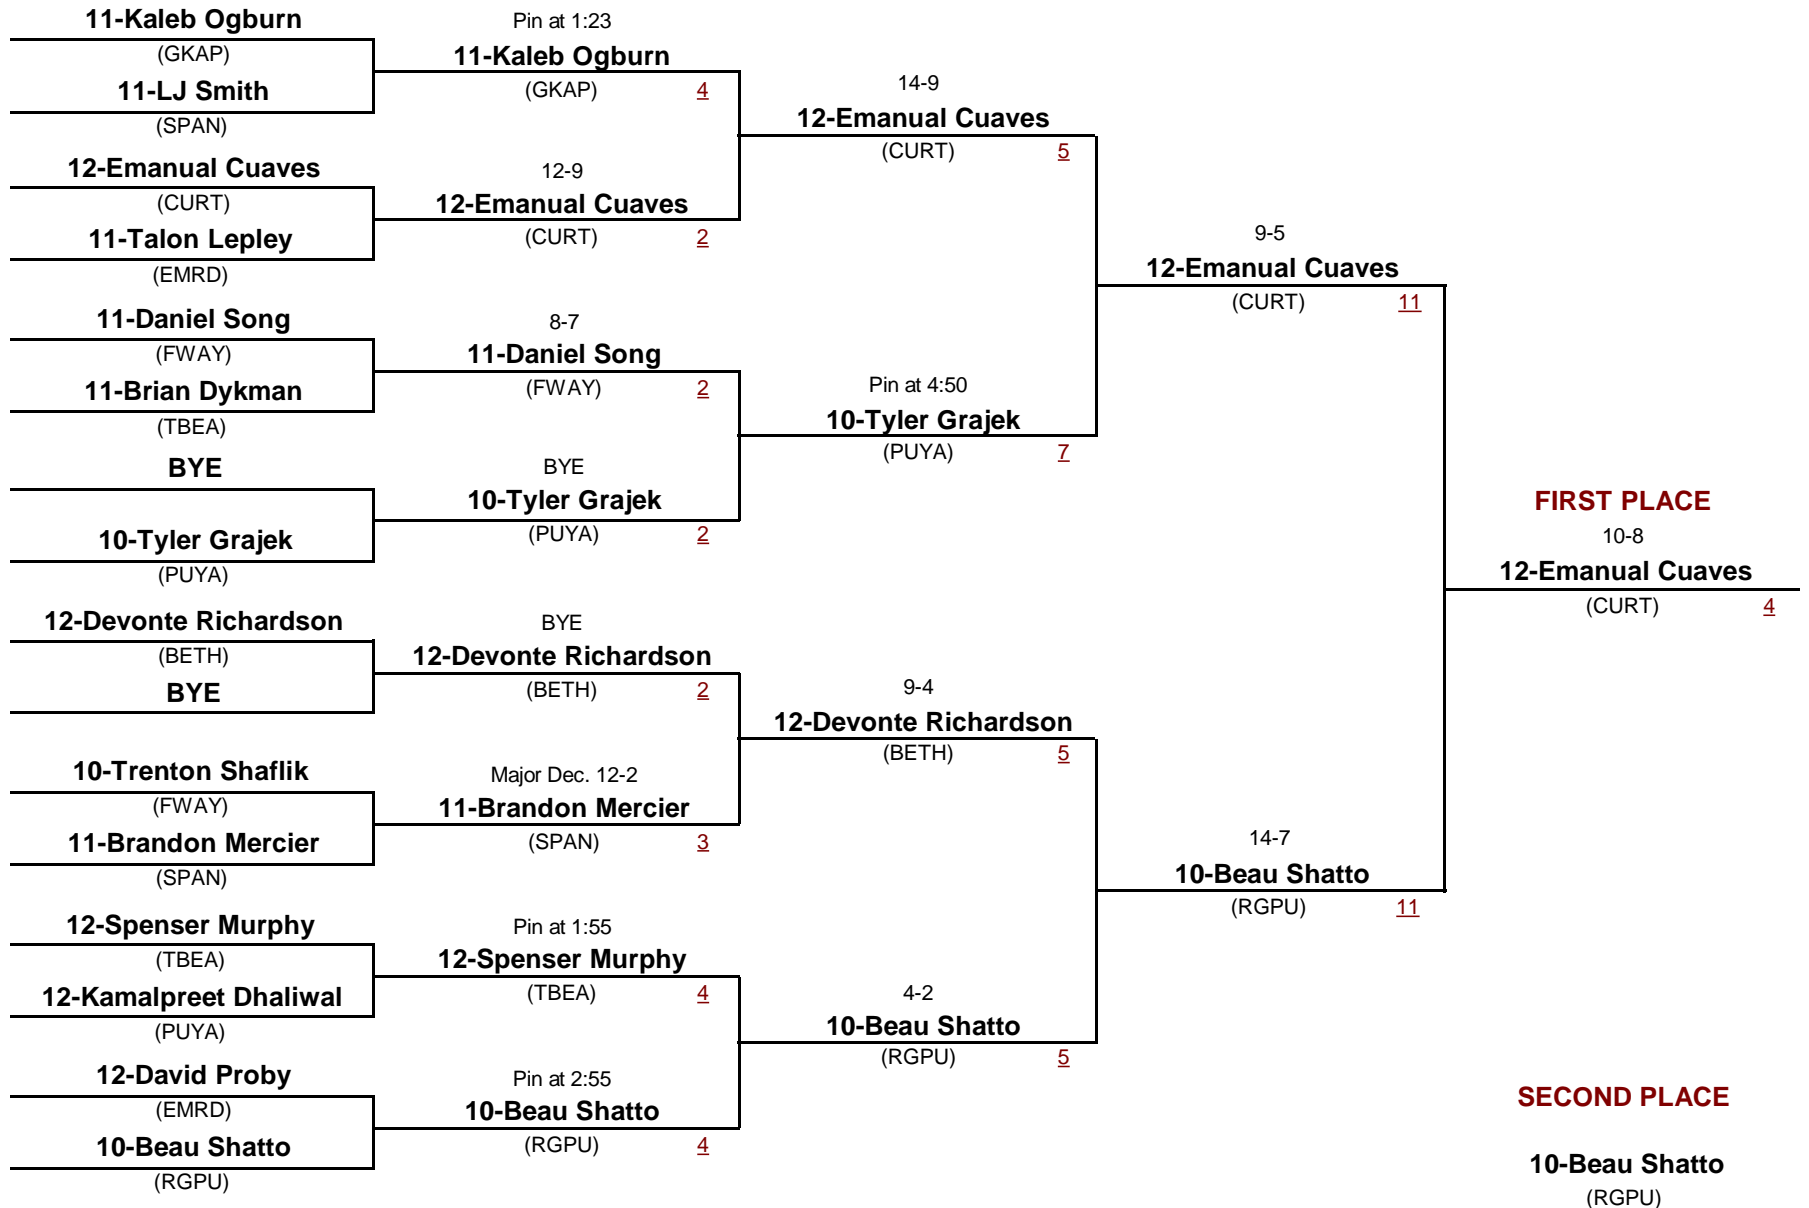

- 120
DIVISION WEIGHT

SPSL S. Sub-Regional 2013

February 1, 2013

Championship Rounds