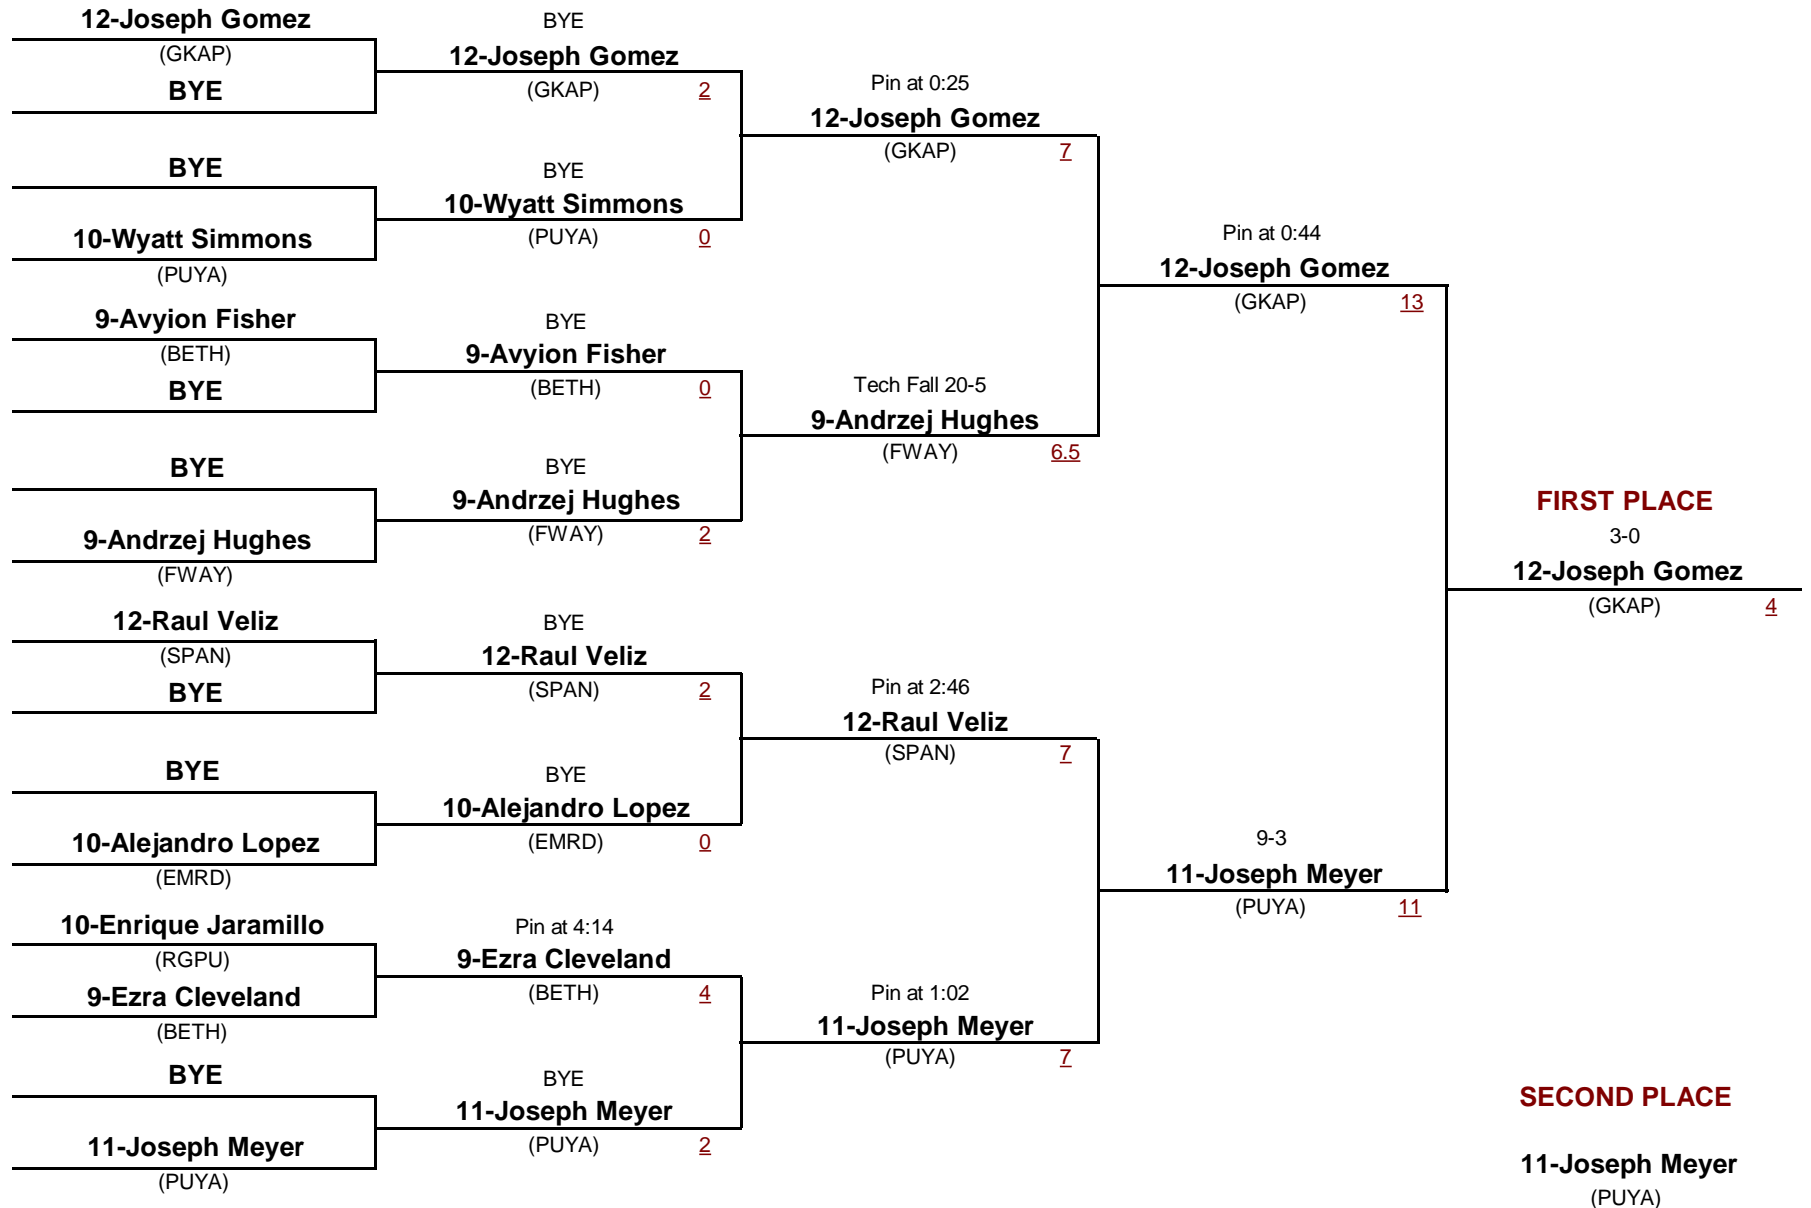

- 195
DIVISION WEIGHT

SPSL S. Sub-Regional 2013

February 1, 2013

Championship Rounds