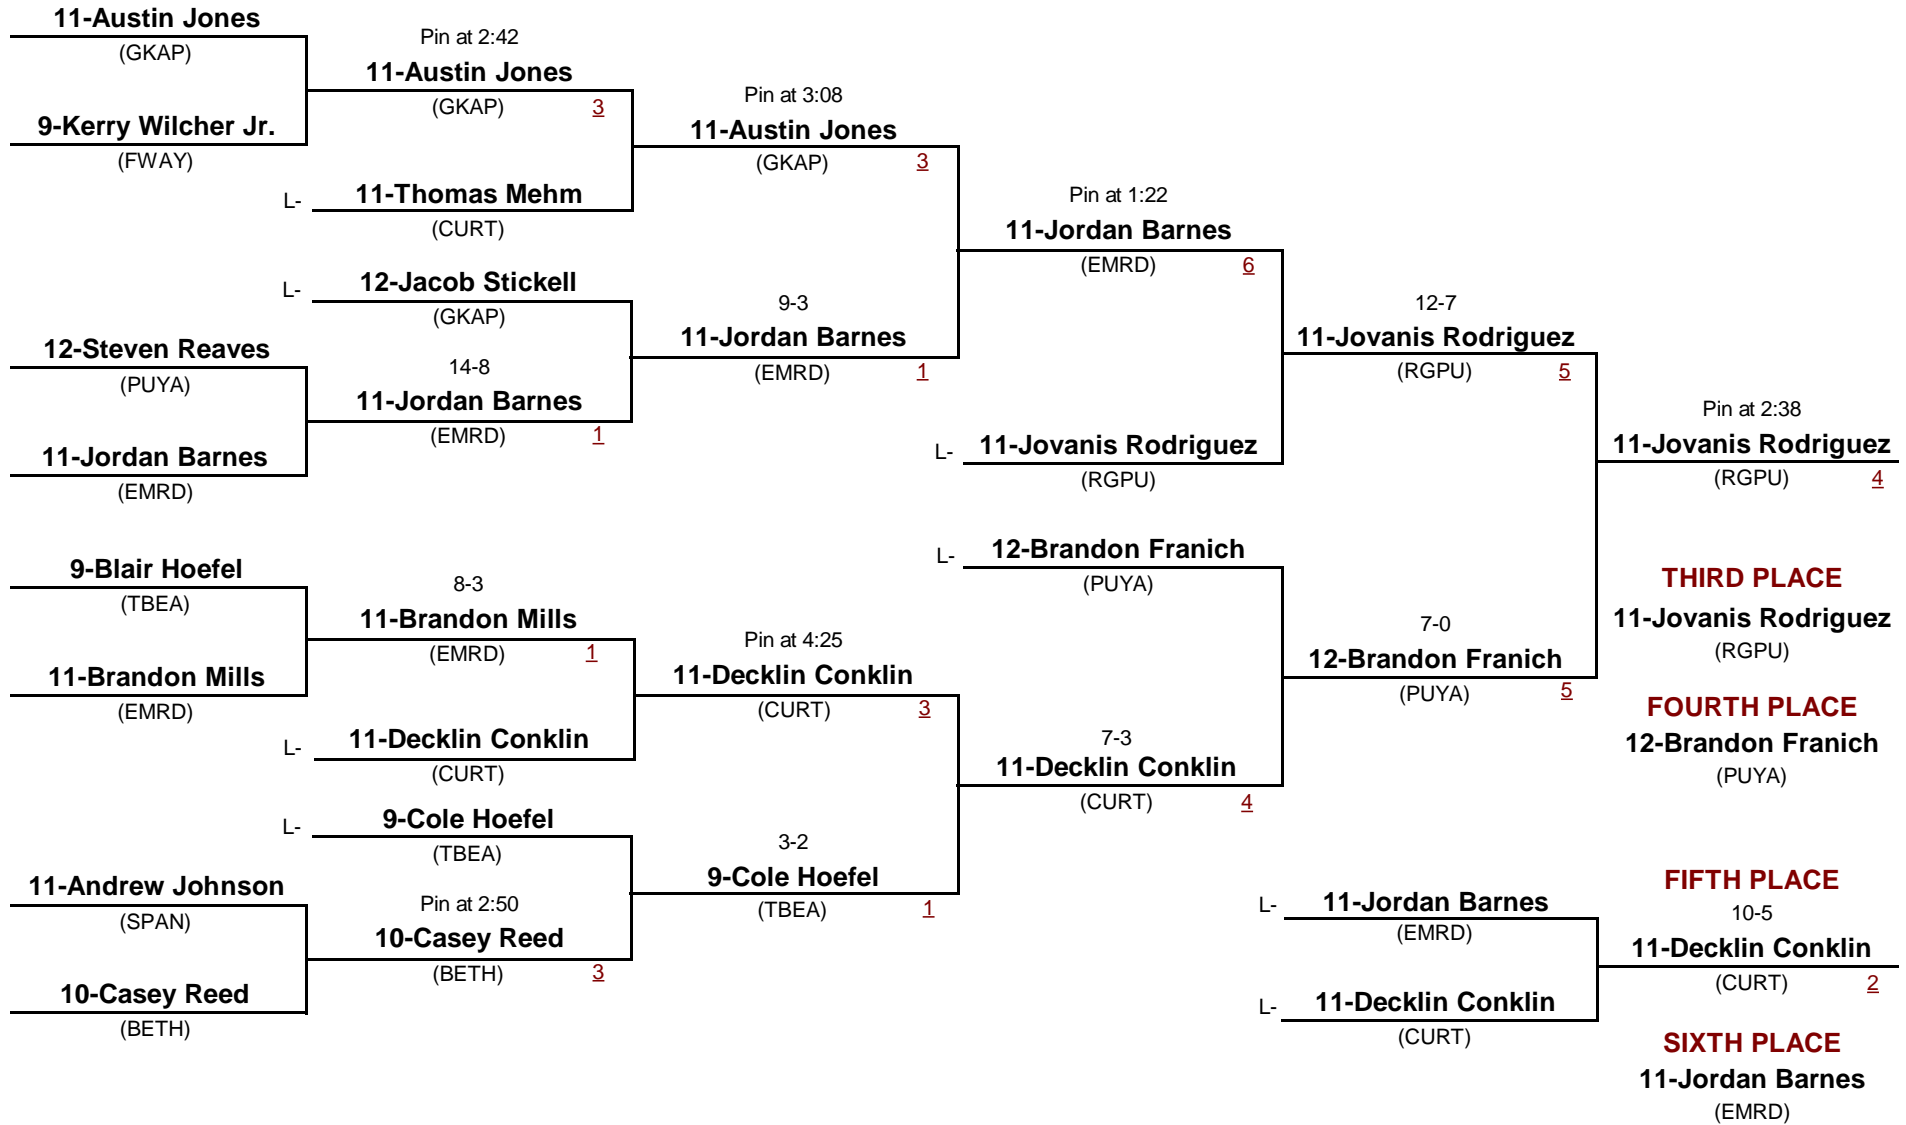

Consolation Rounds

SPSL S. Sub-Regional 2013

February 1, 2013

Championship Rounds

SPSL S. Sub-Regional 2013

February 1, 2013

Consolation Rounds

- 160
DIVISION WEIGHT