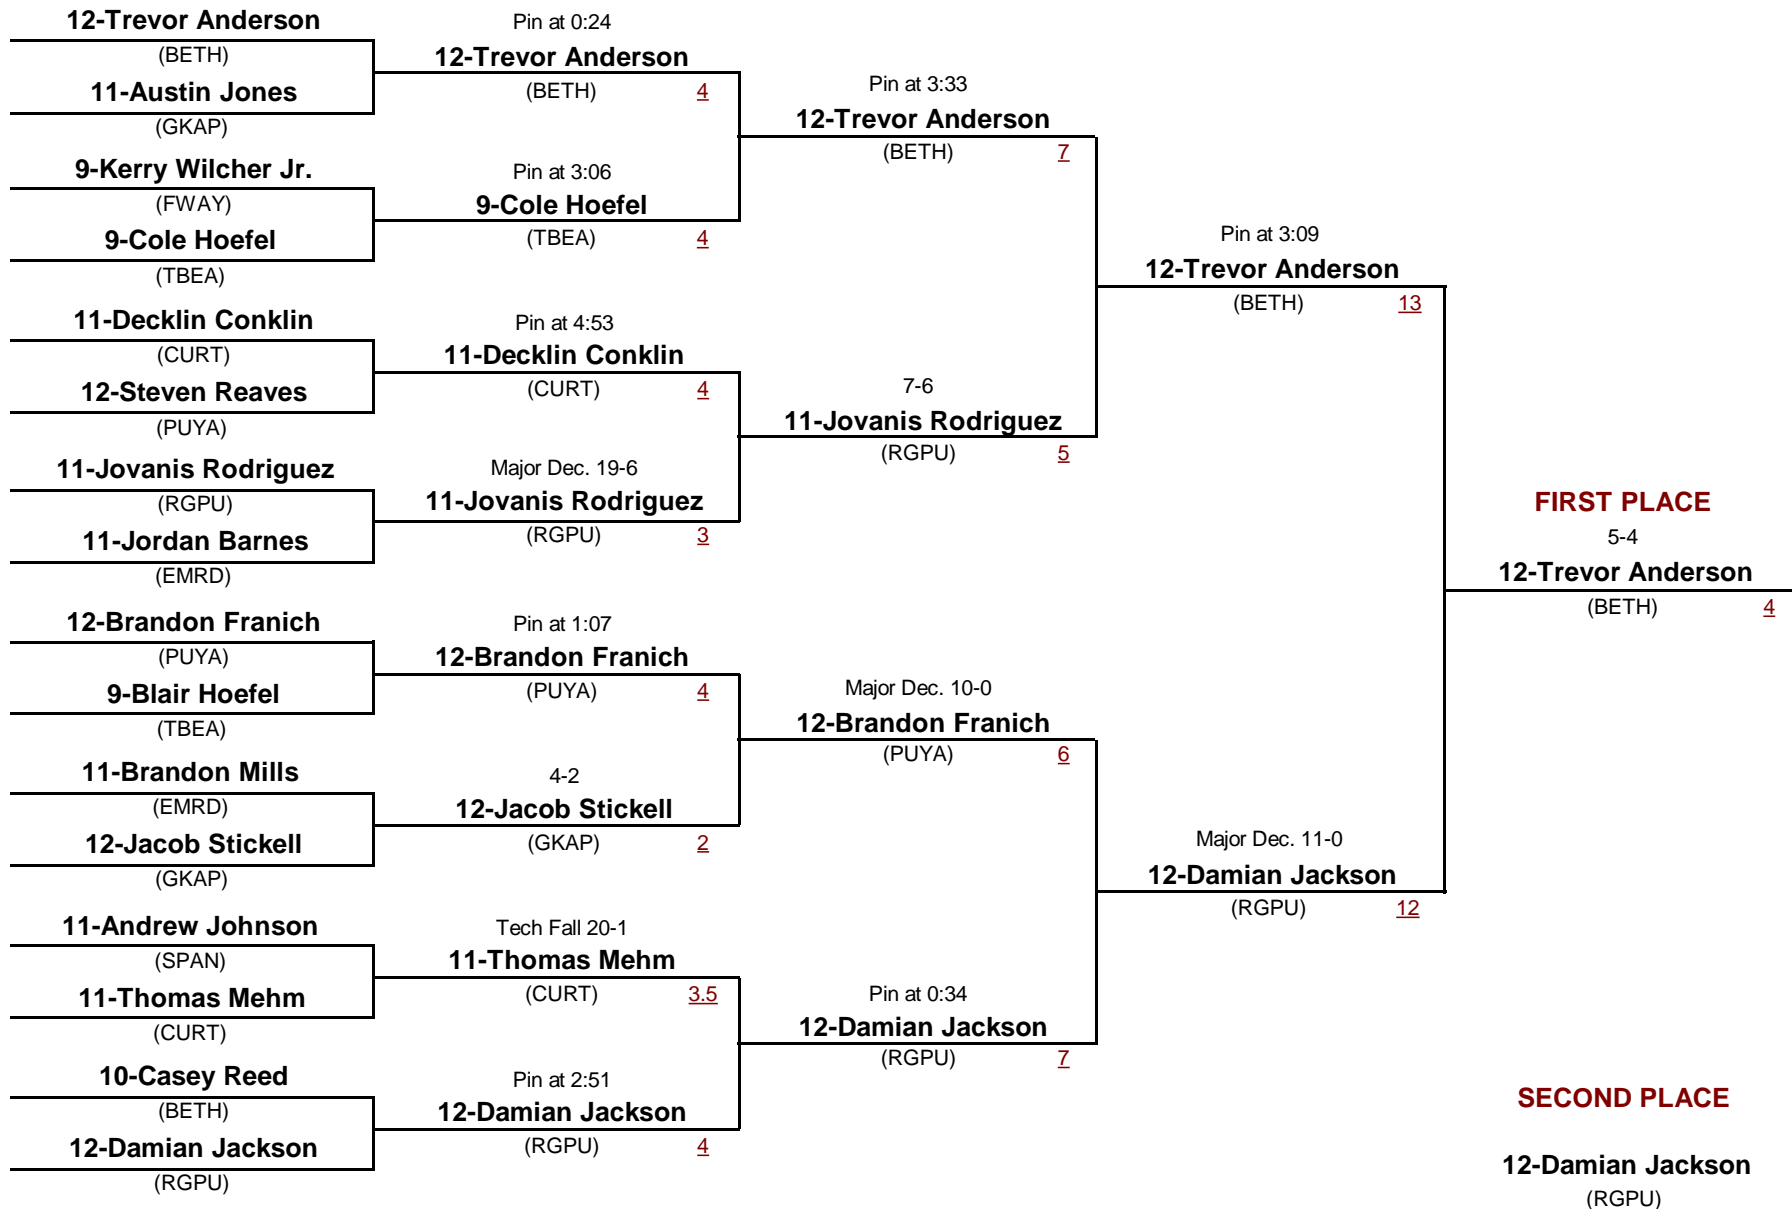

SPSL S. Sub-Regional 2013

February 1, 2013

Championship Rounds