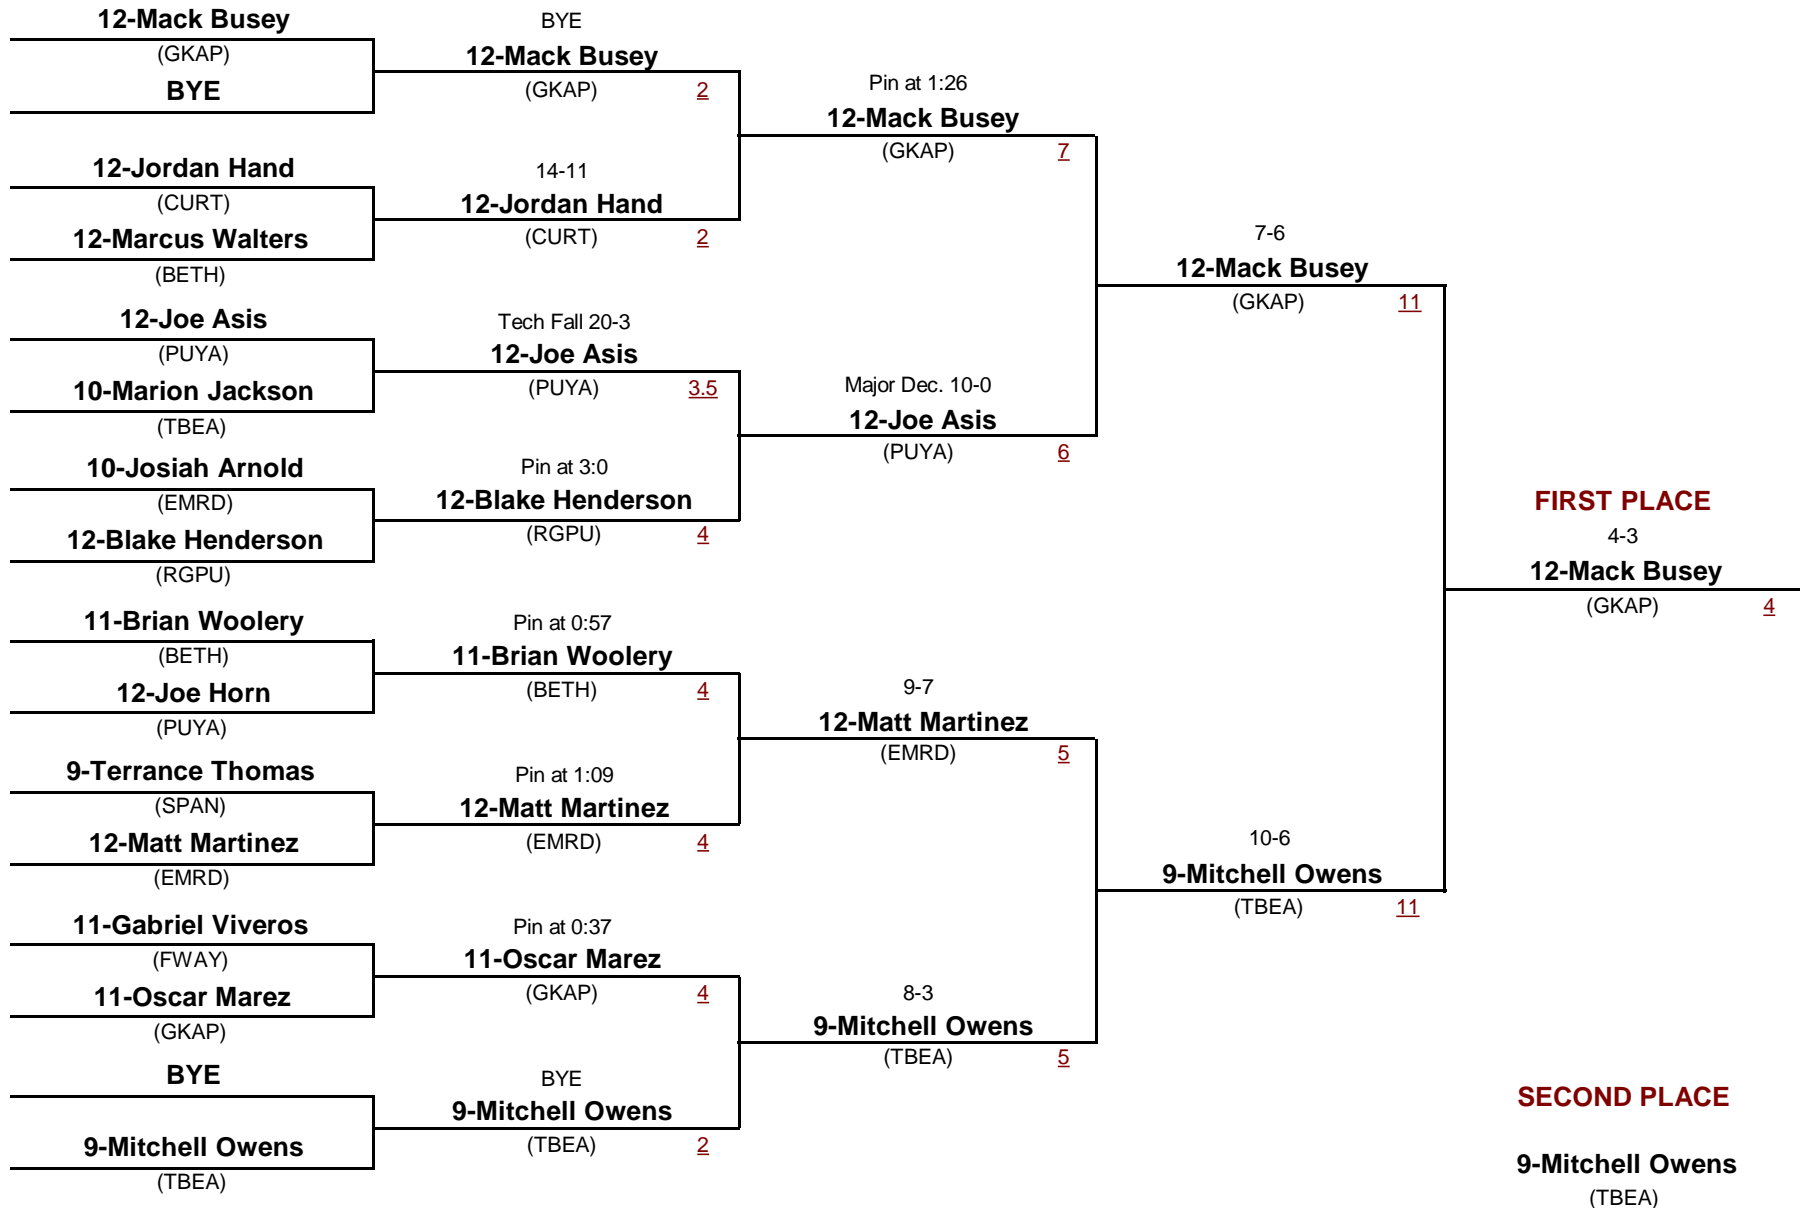

- 160
DIVISION WEIGHT

SPSL S. Sub-Regional 2013

February 1, 2013

Championship Rounds