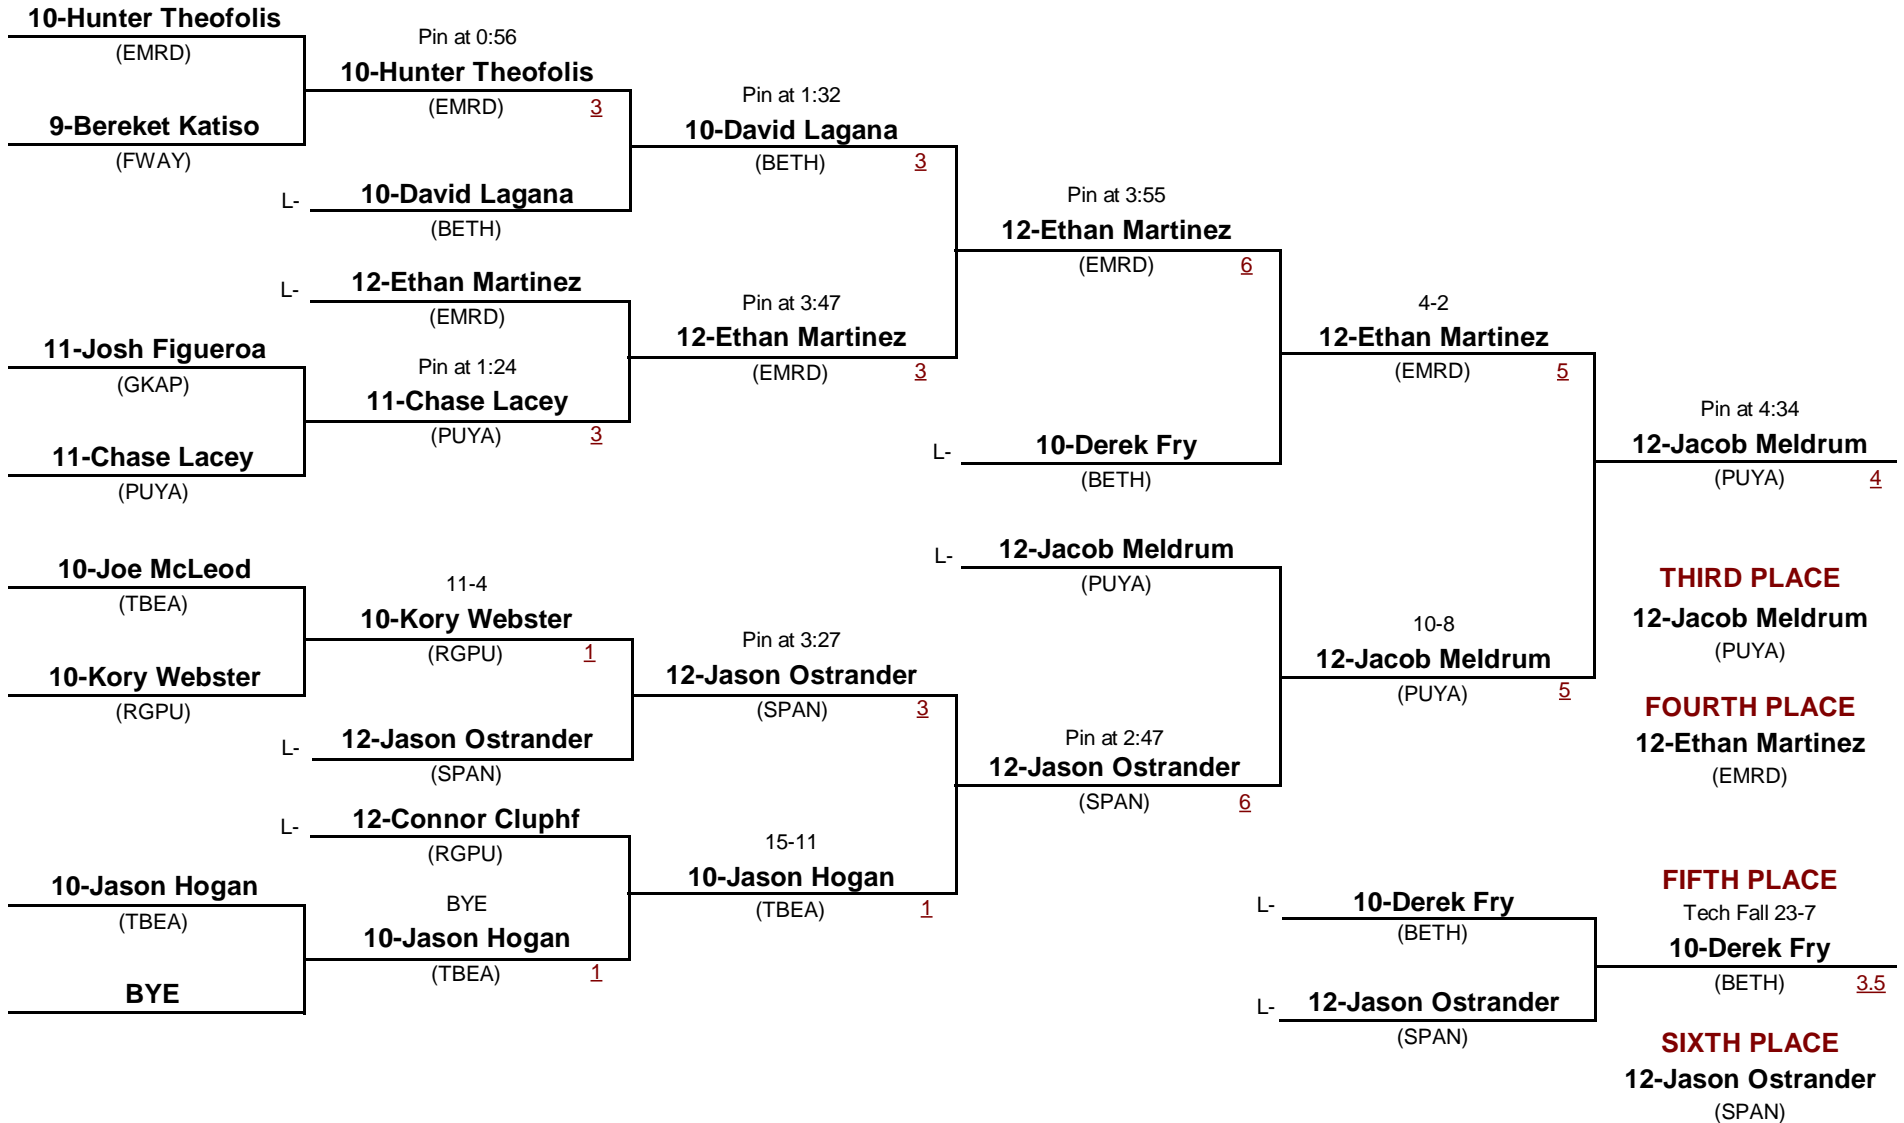

SPSL S. Sub-Regional 2013

February 1, 2013

Championship Rounds

- 170
DIVISION WEIGHT

SPSL S. Sub-Regional 2013

February 1, 2013

Consolation Rounds

- 182
DIVISION WEIGHT