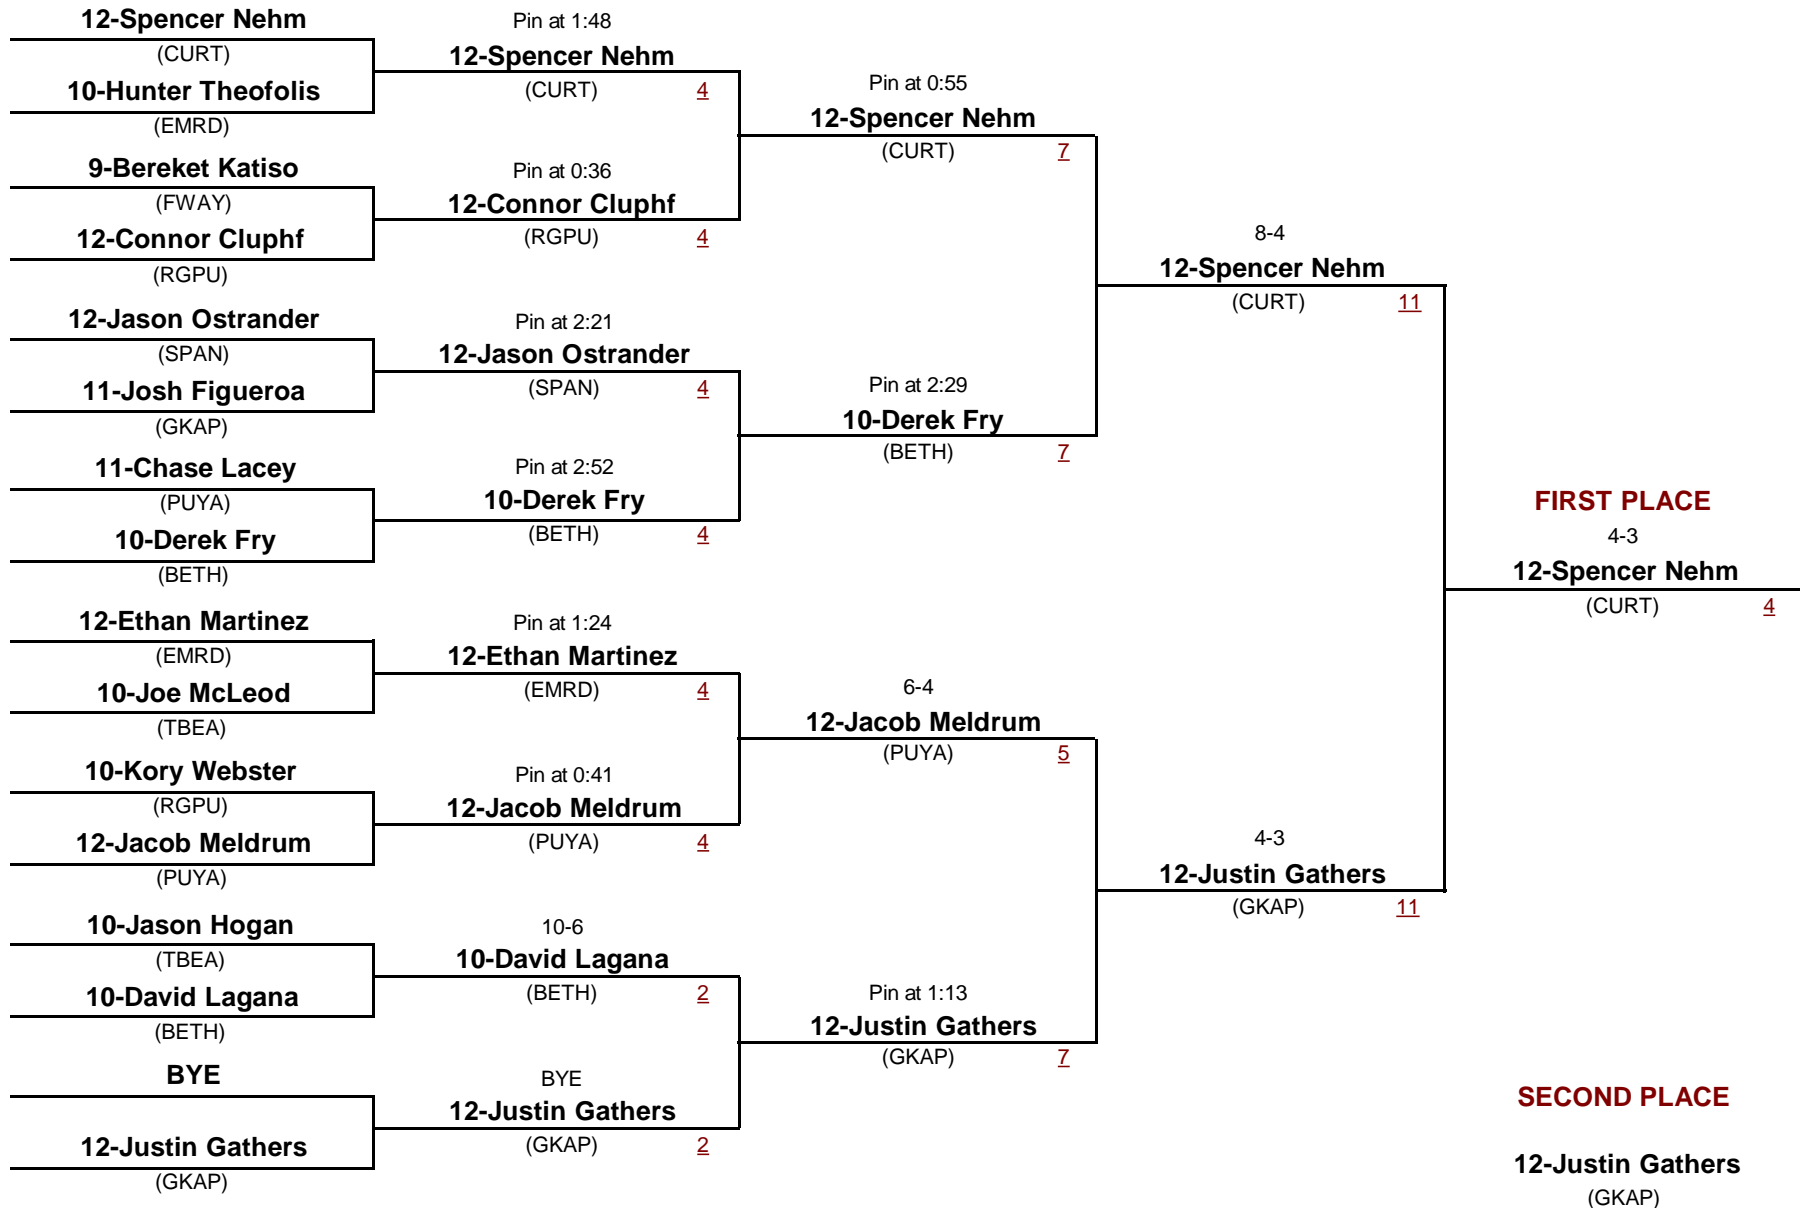

- 170
DIVISION WEIGHT

SPSL S. Sub-Regional 2013

February 1, 2013

Championship Rounds