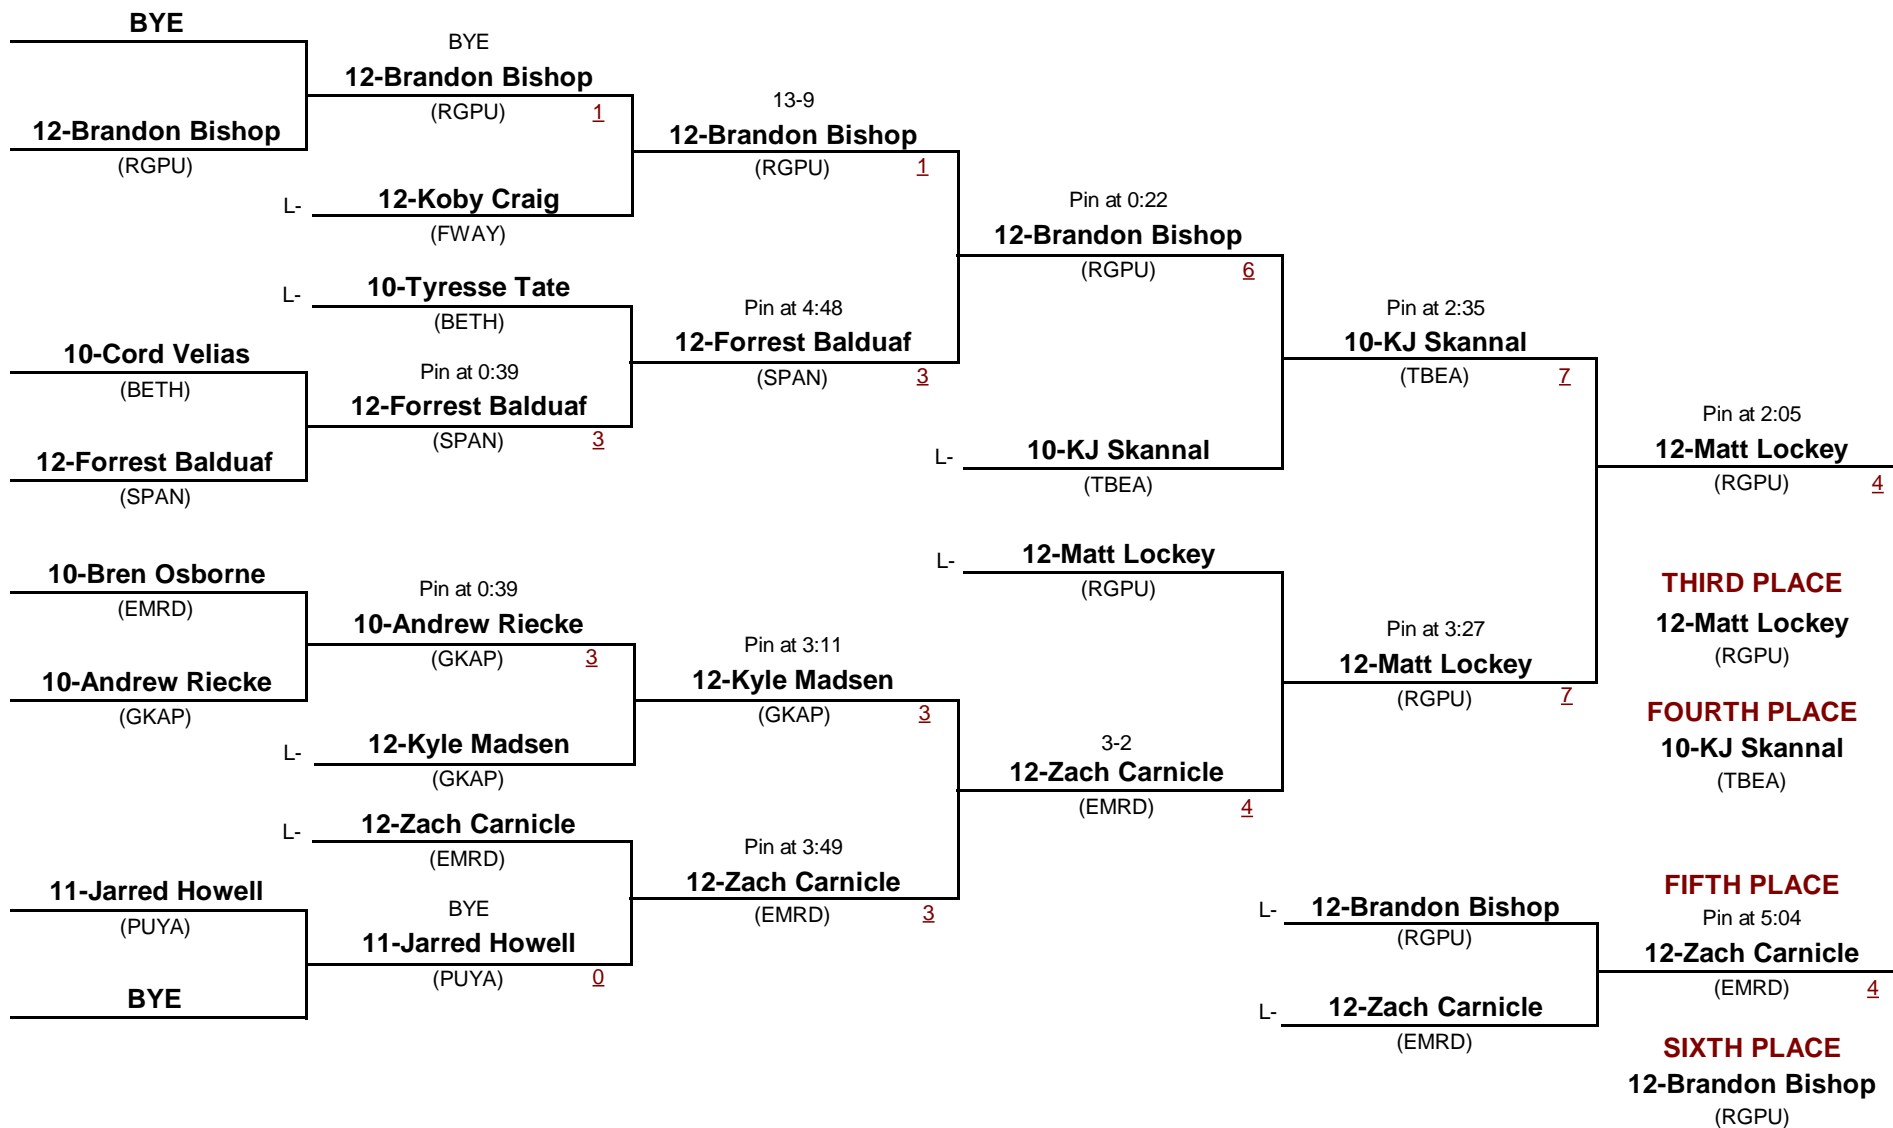

- 220
DIVISION WEIGHT

SPSL S. Sub-Regional 2013

February 1, 2013

Championship Rounds

- 220
DIVISION WEIGHT

SPSL S. Sub-Regional 2013

February 1, 2013

Consolation Rounds