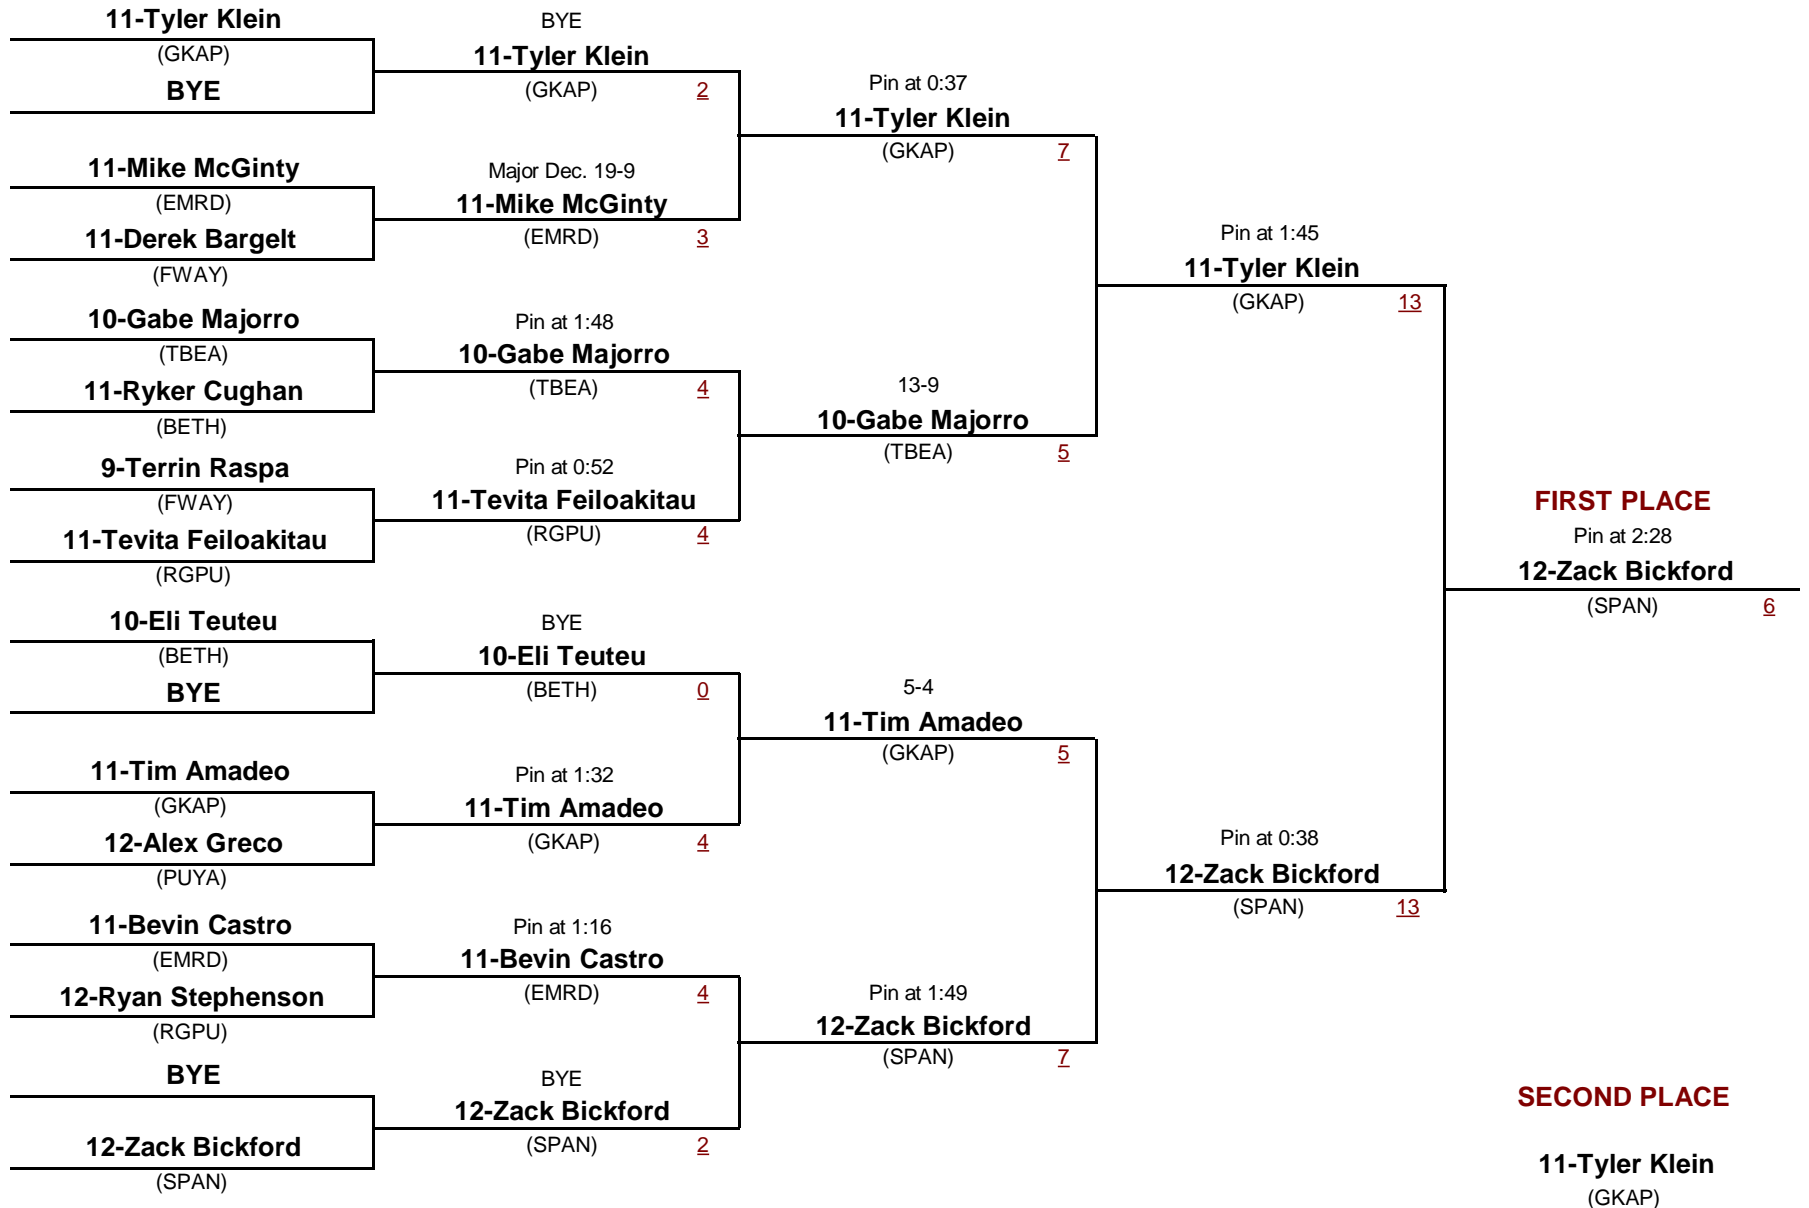

- 182
DIVISION WEIGHT

SPSL S. Sub-Regional 2013

February 1, 2013

Championship Rounds