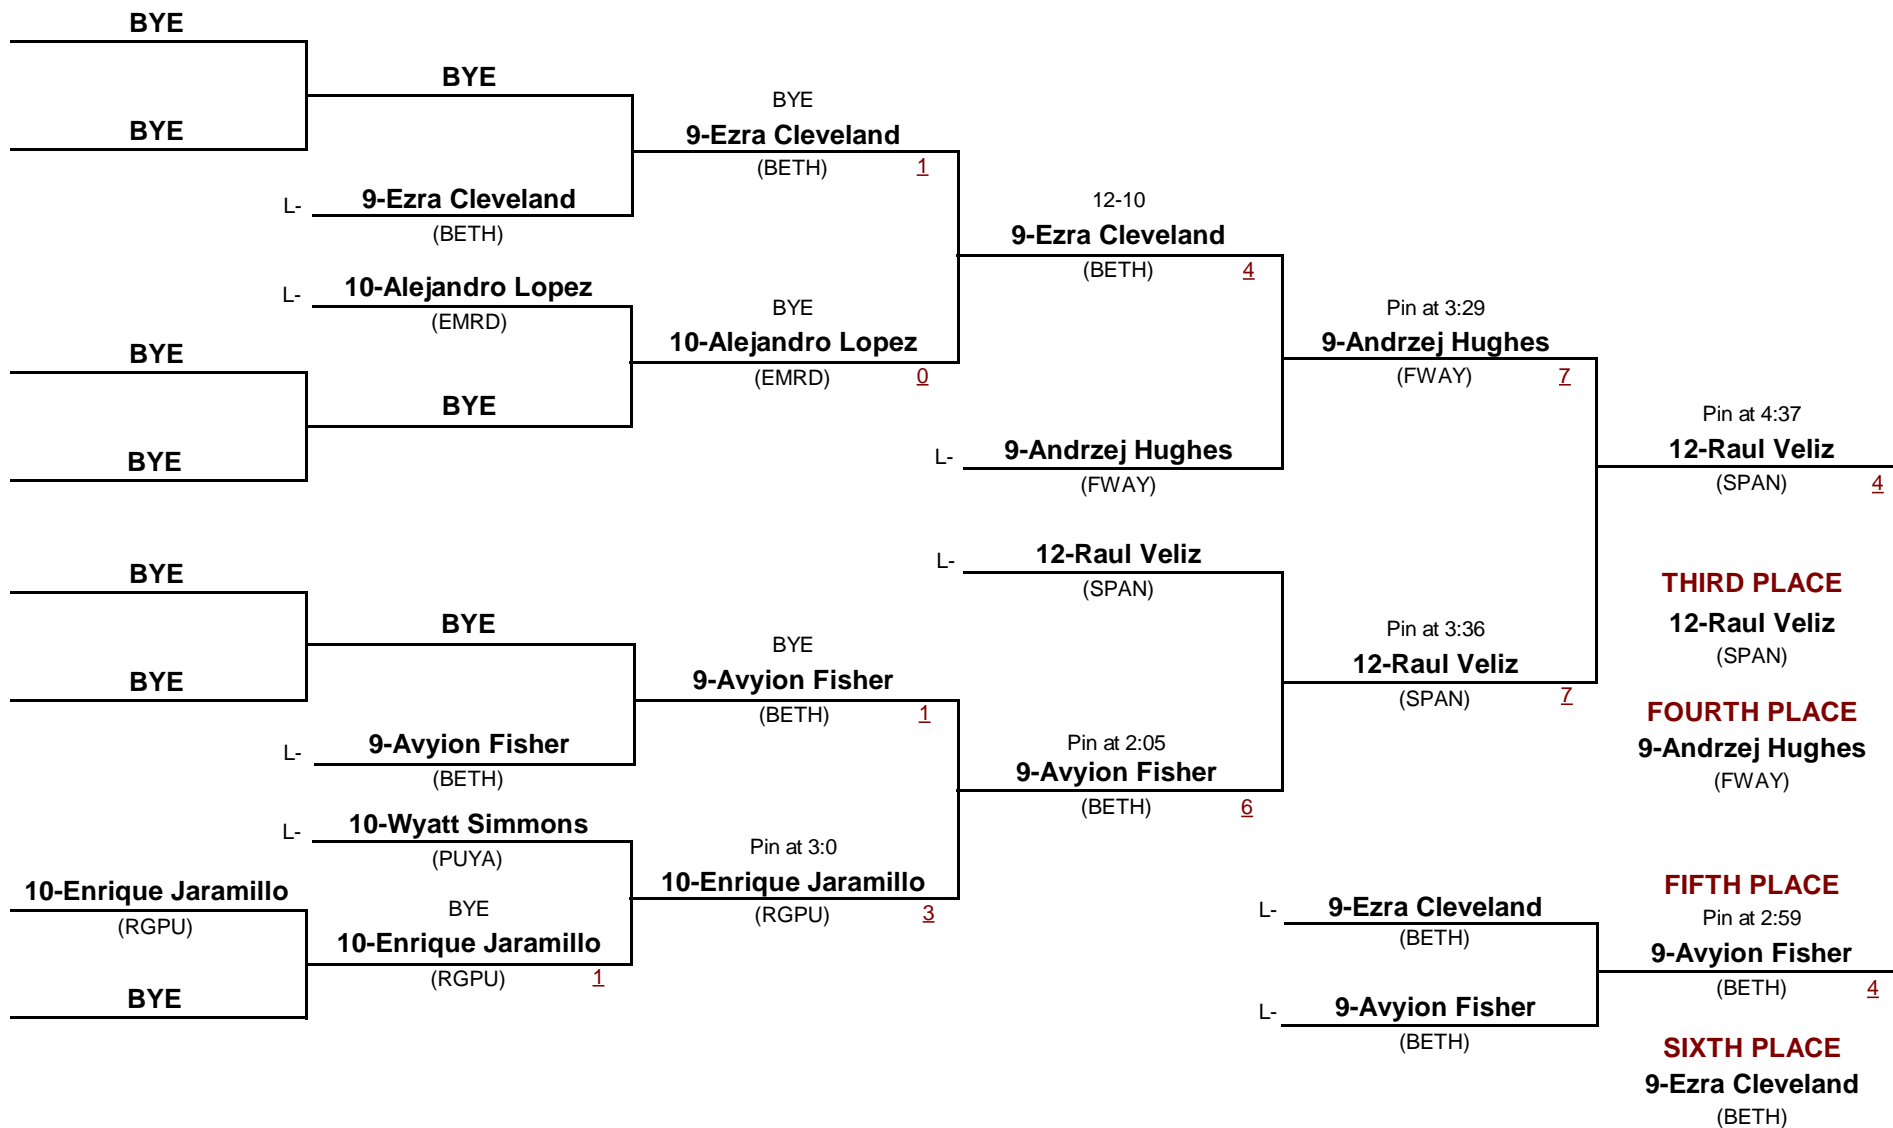

- 195
DIVISION WEIGHT

SPSL S. Sub-Regional 2013

February 1, 2013

Championship Rounds

- 195
DIVISION WEIGHT

SPSL S. Sub-Regional 2013

February 1, 2013

Consolation Rounds