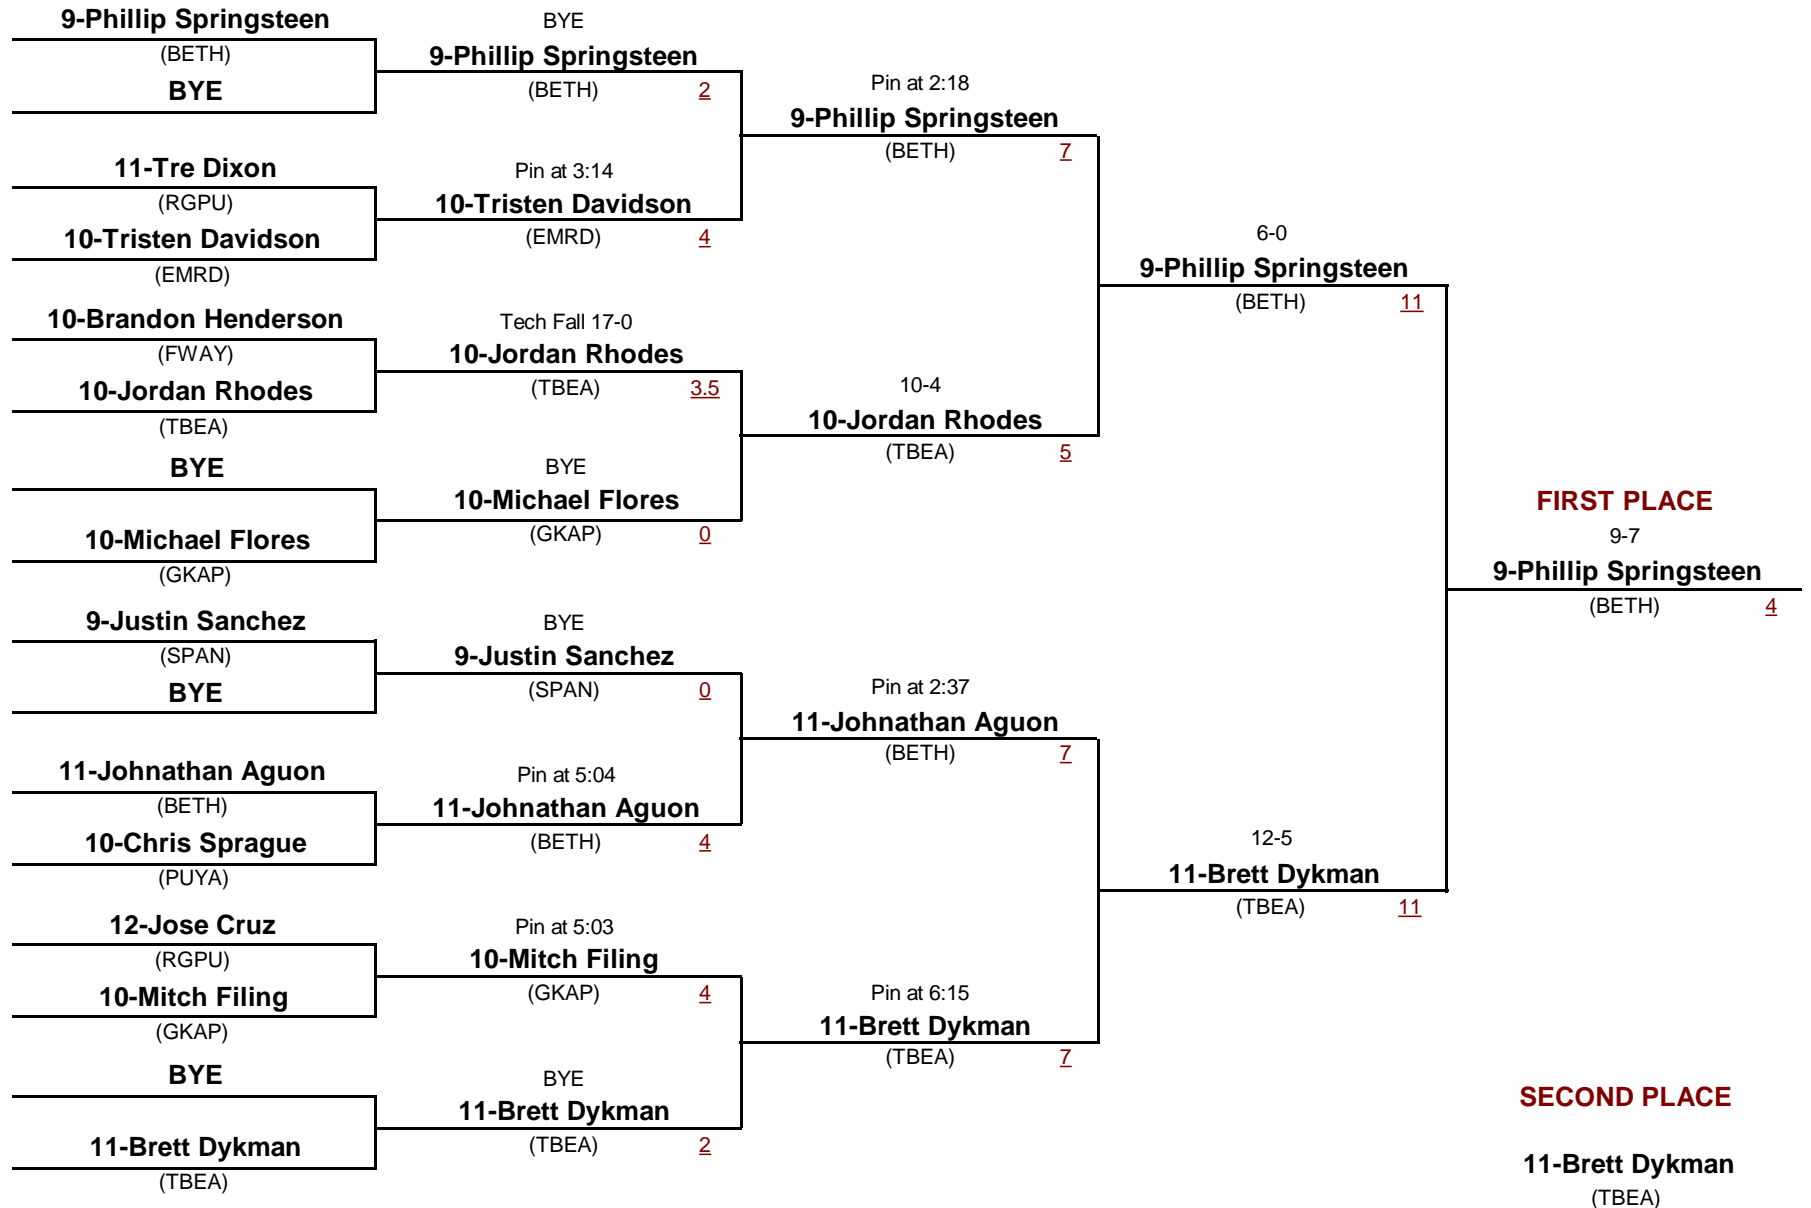

SPSL S. Sub-Regional 2013

February 1, 2013

Championship Rounds