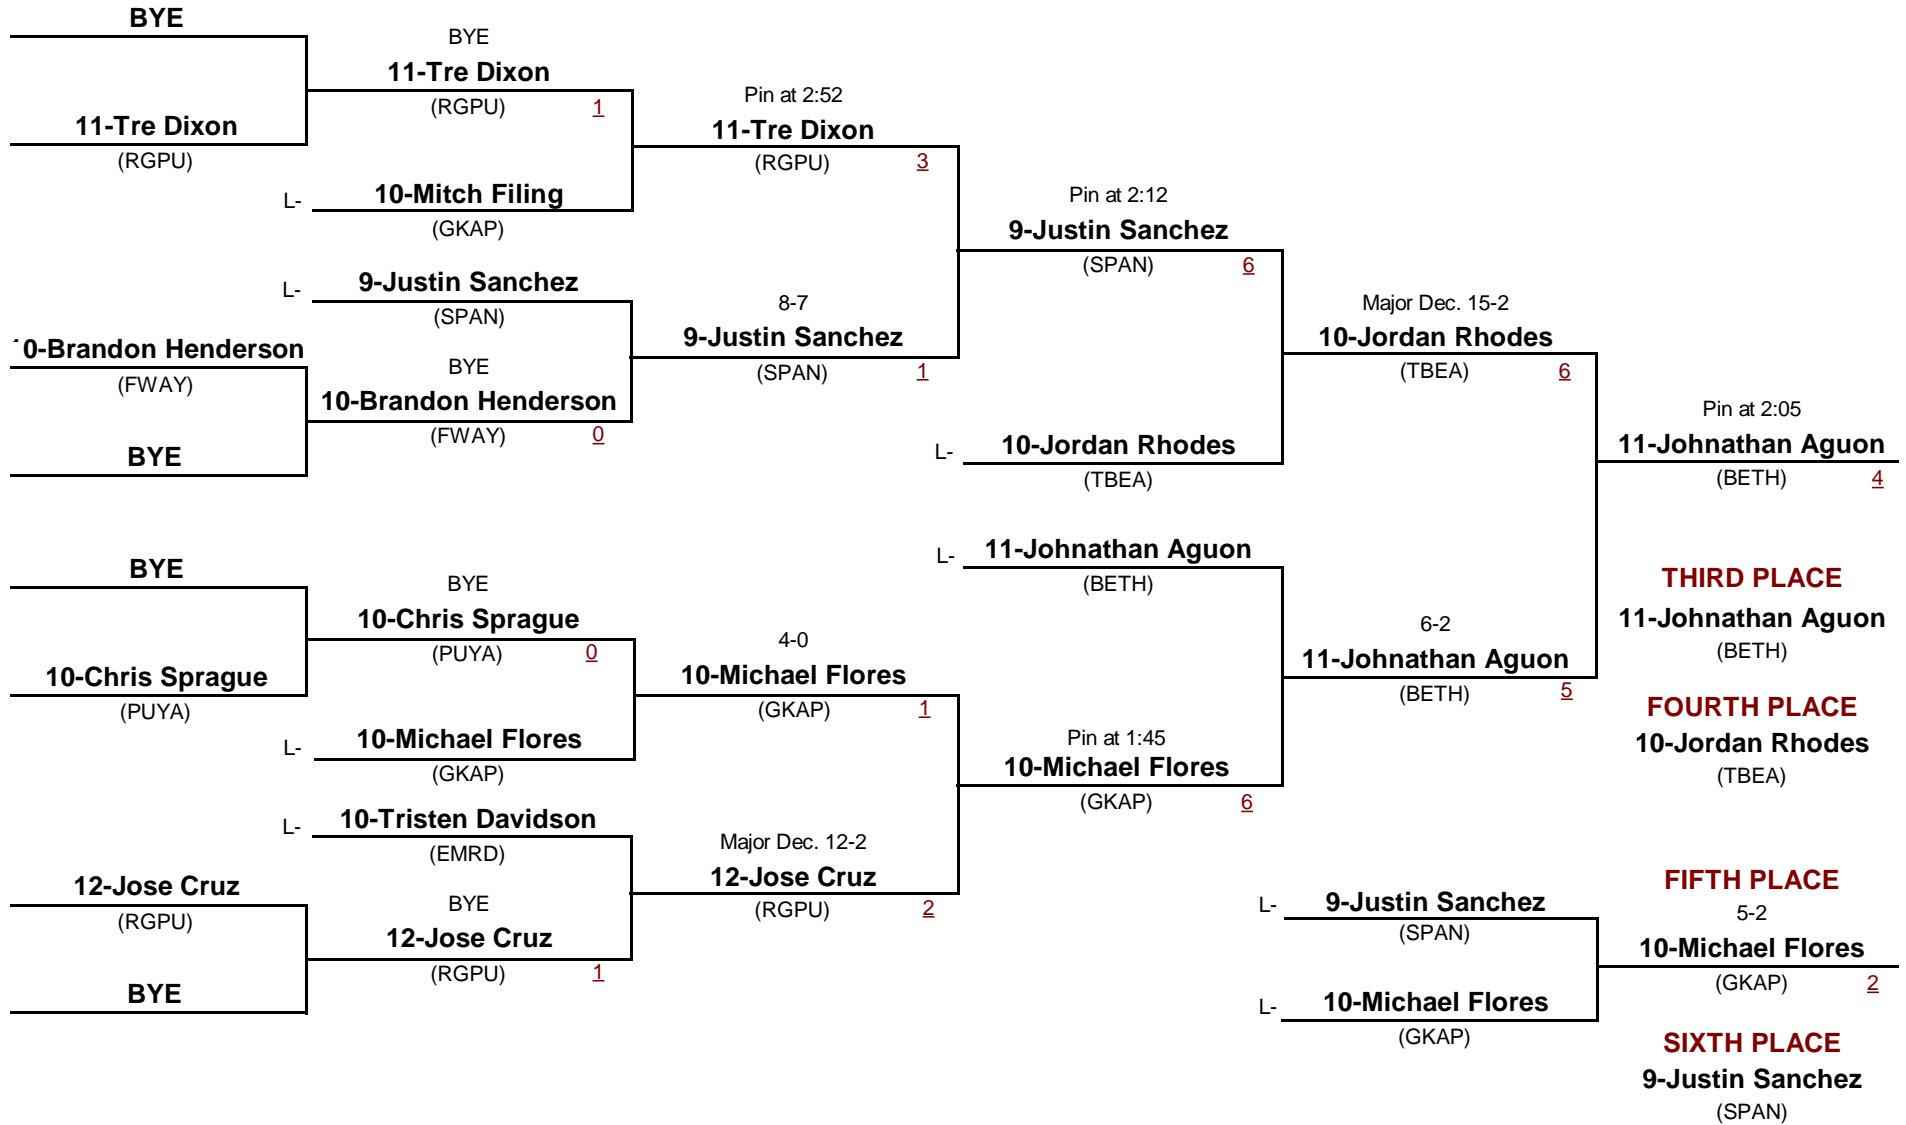

SPSL S. Sub-Regional 2013

February 1, 2013

Championship Rounds

- 113
DIVISION WEIGHT

SPSL S. Sub-Regional 2013

February 1, 2013

Consolation Rounds

- 120
DIVISION WEIGHT