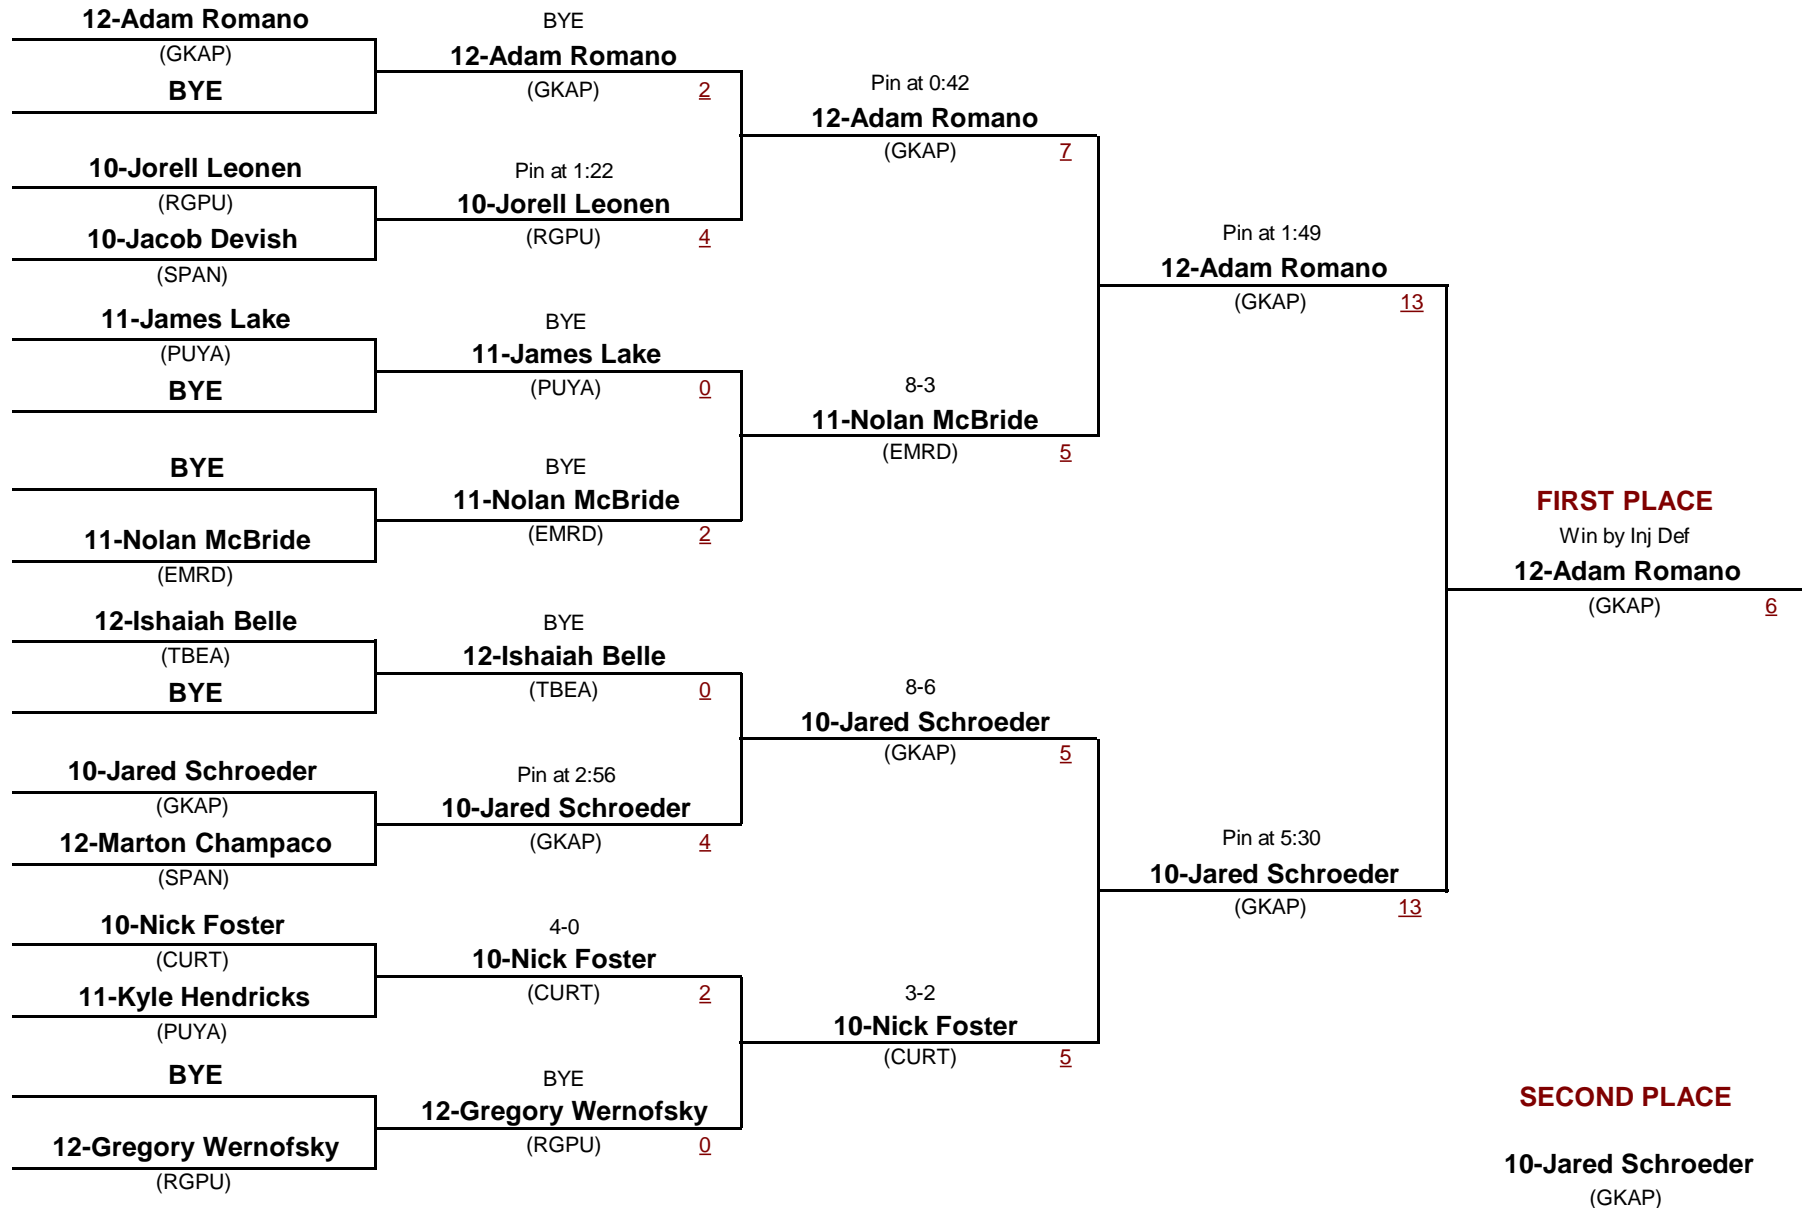

- 132
DIVISION WEIGHT

SPSL S. Sub-Regional 2013

February 1, 2013

Championship Rounds