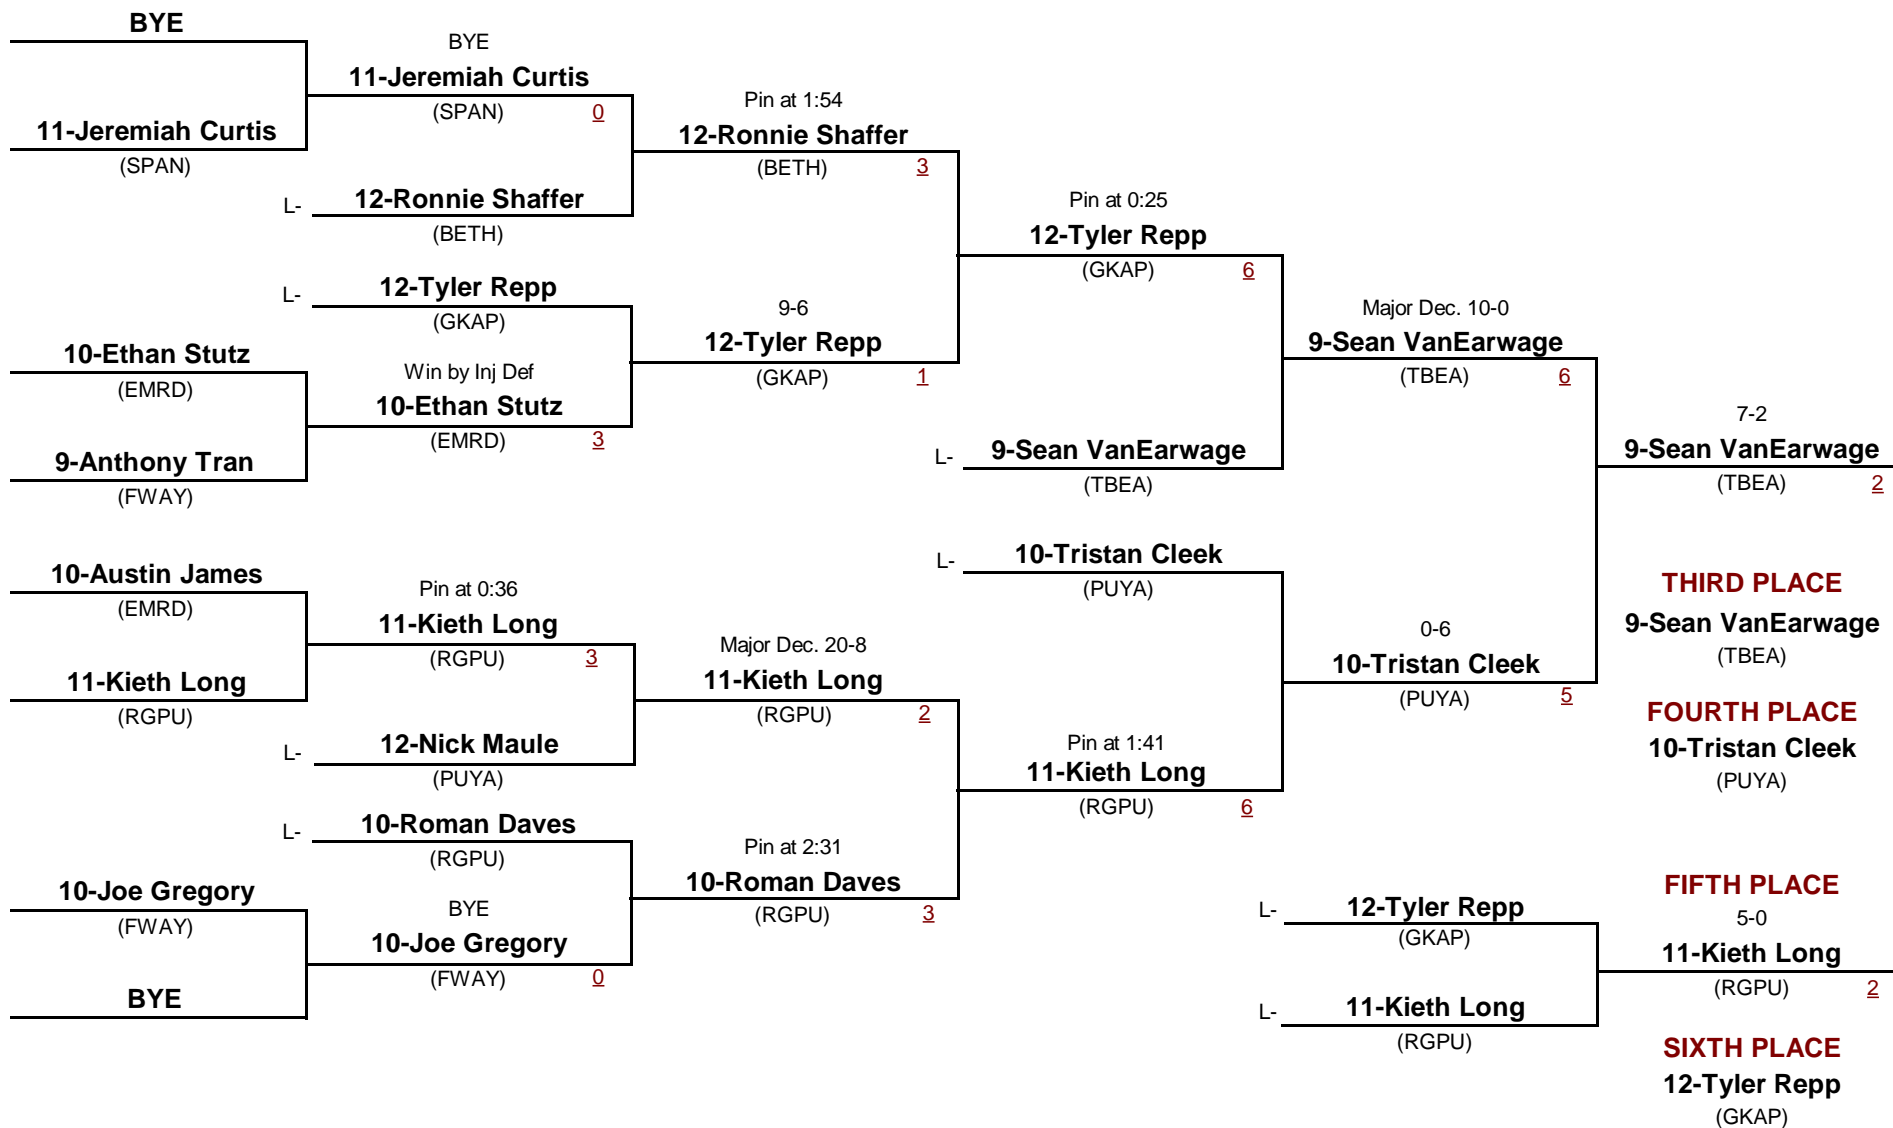

-
DIVISION

138
WEIGHT

SPSL S. Sub-Regional 2013

February 1, 2013

Consolation Rounds