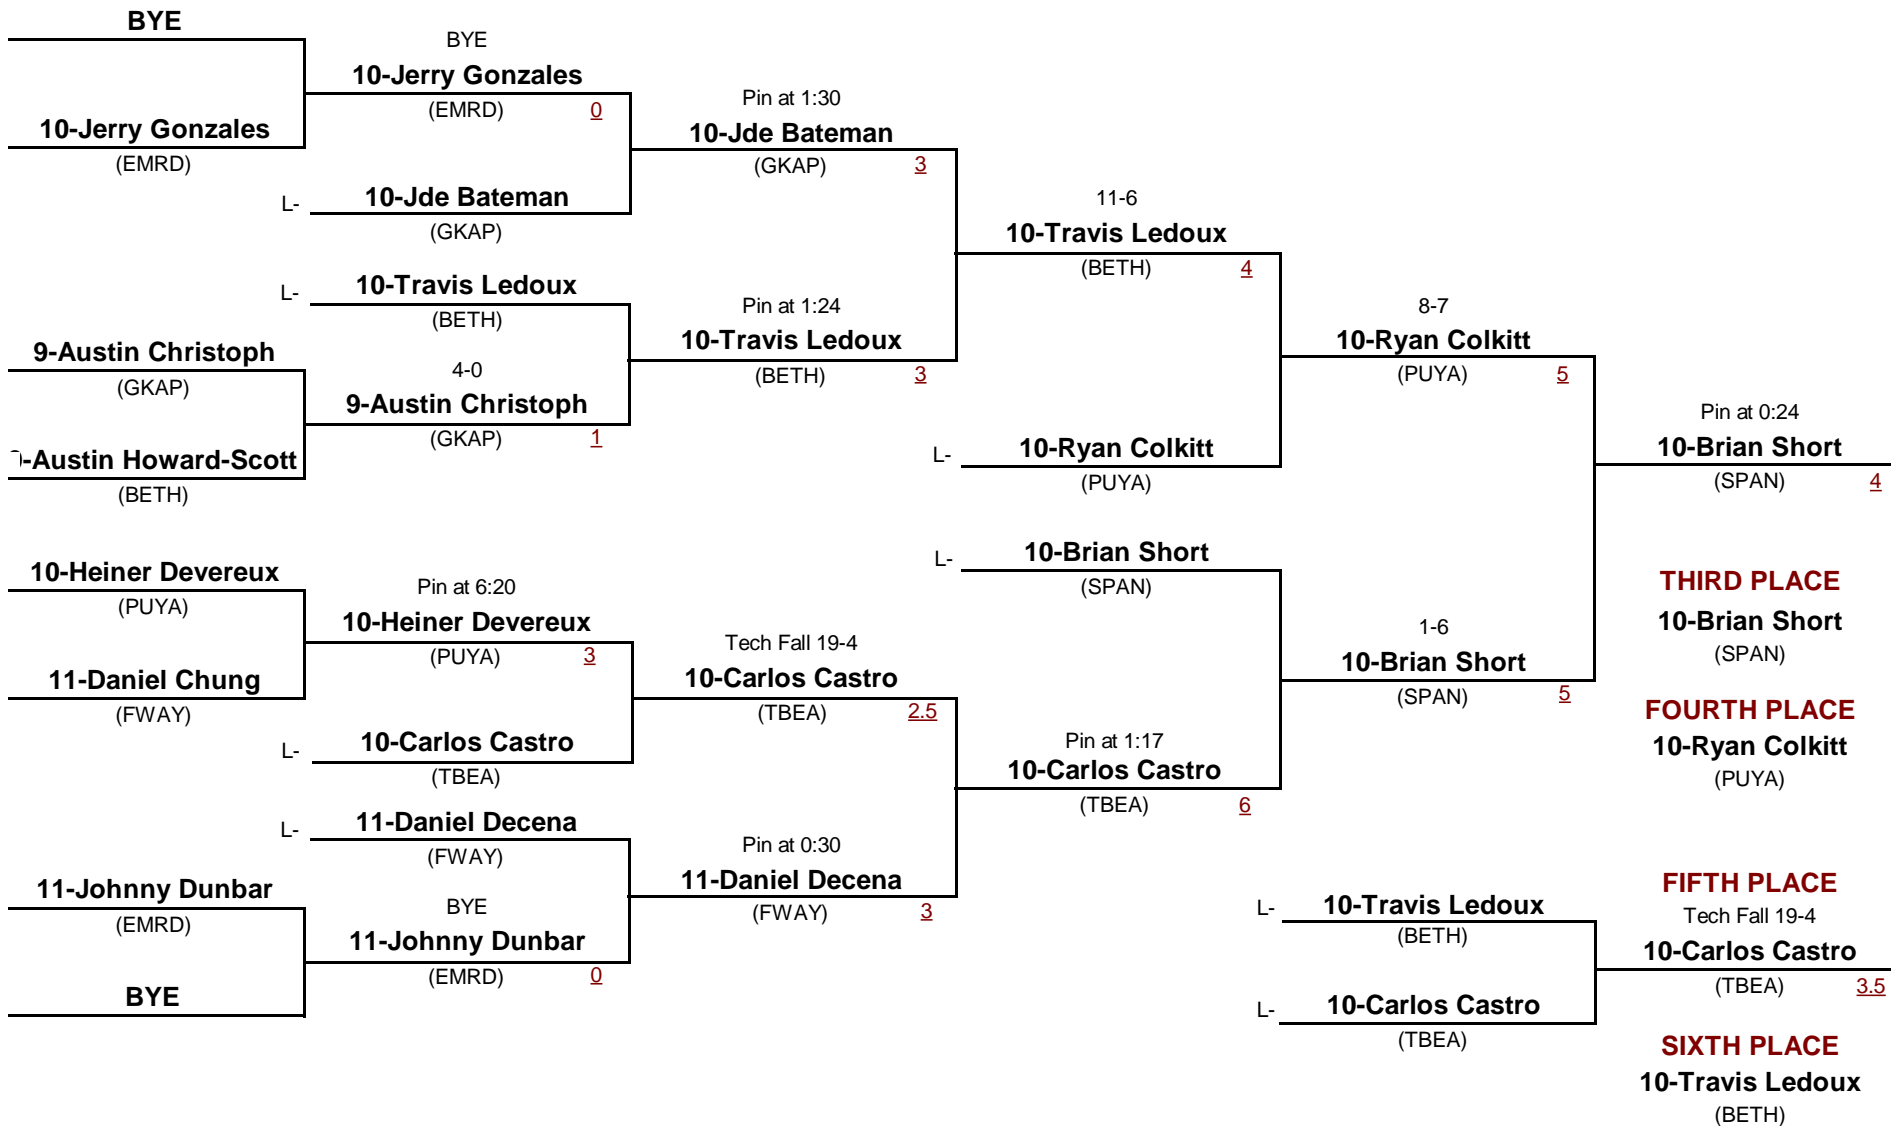

SPSL S. Sub-Regional 2013

February 1, 2013

Championship Rounds

-
DIVISION

126
WEIGHT

SPSL S. Sub-Regional 2013

February 1, 2013

Consolation Rounds