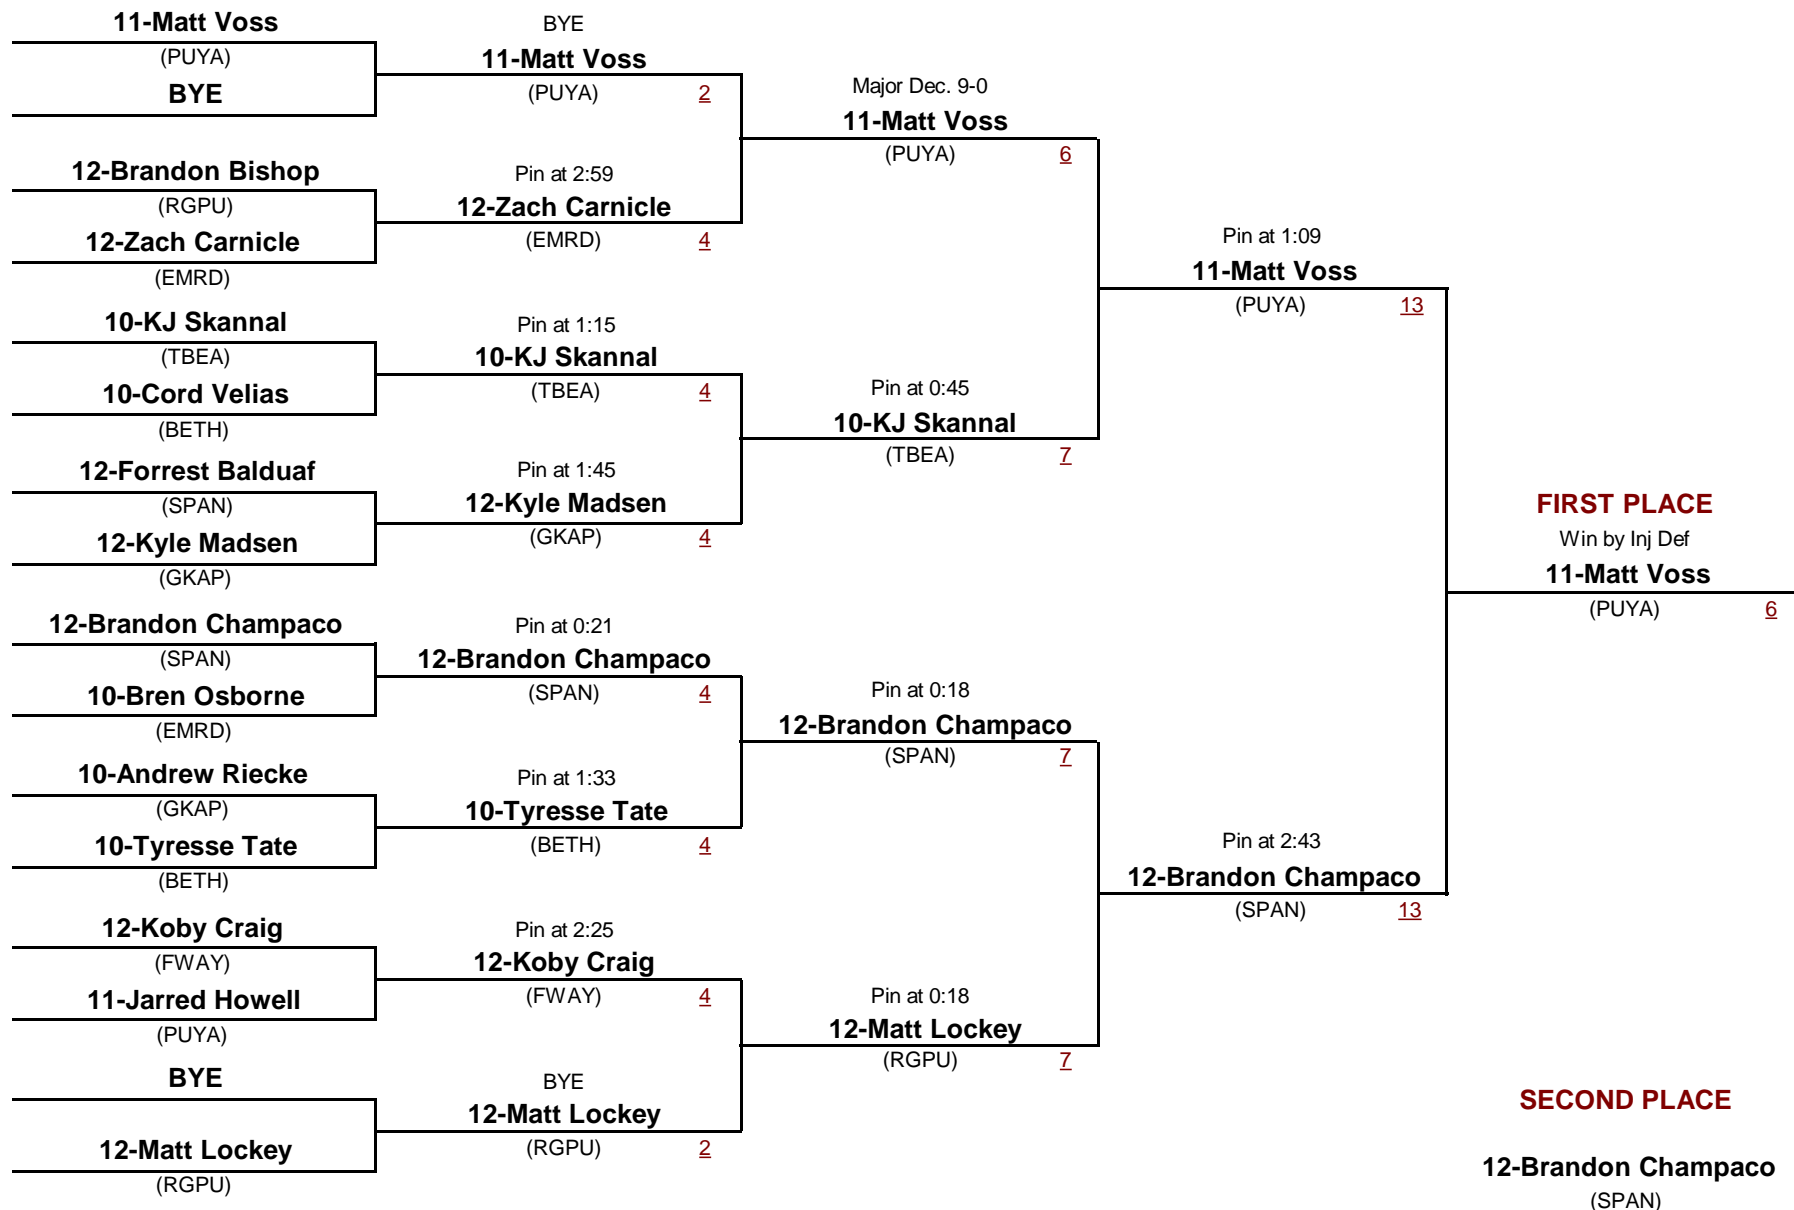

- 220
DIVISION WEIGHT

SPSL S. Sub-Regional 2013

February 1, 2013

Championship Rounds