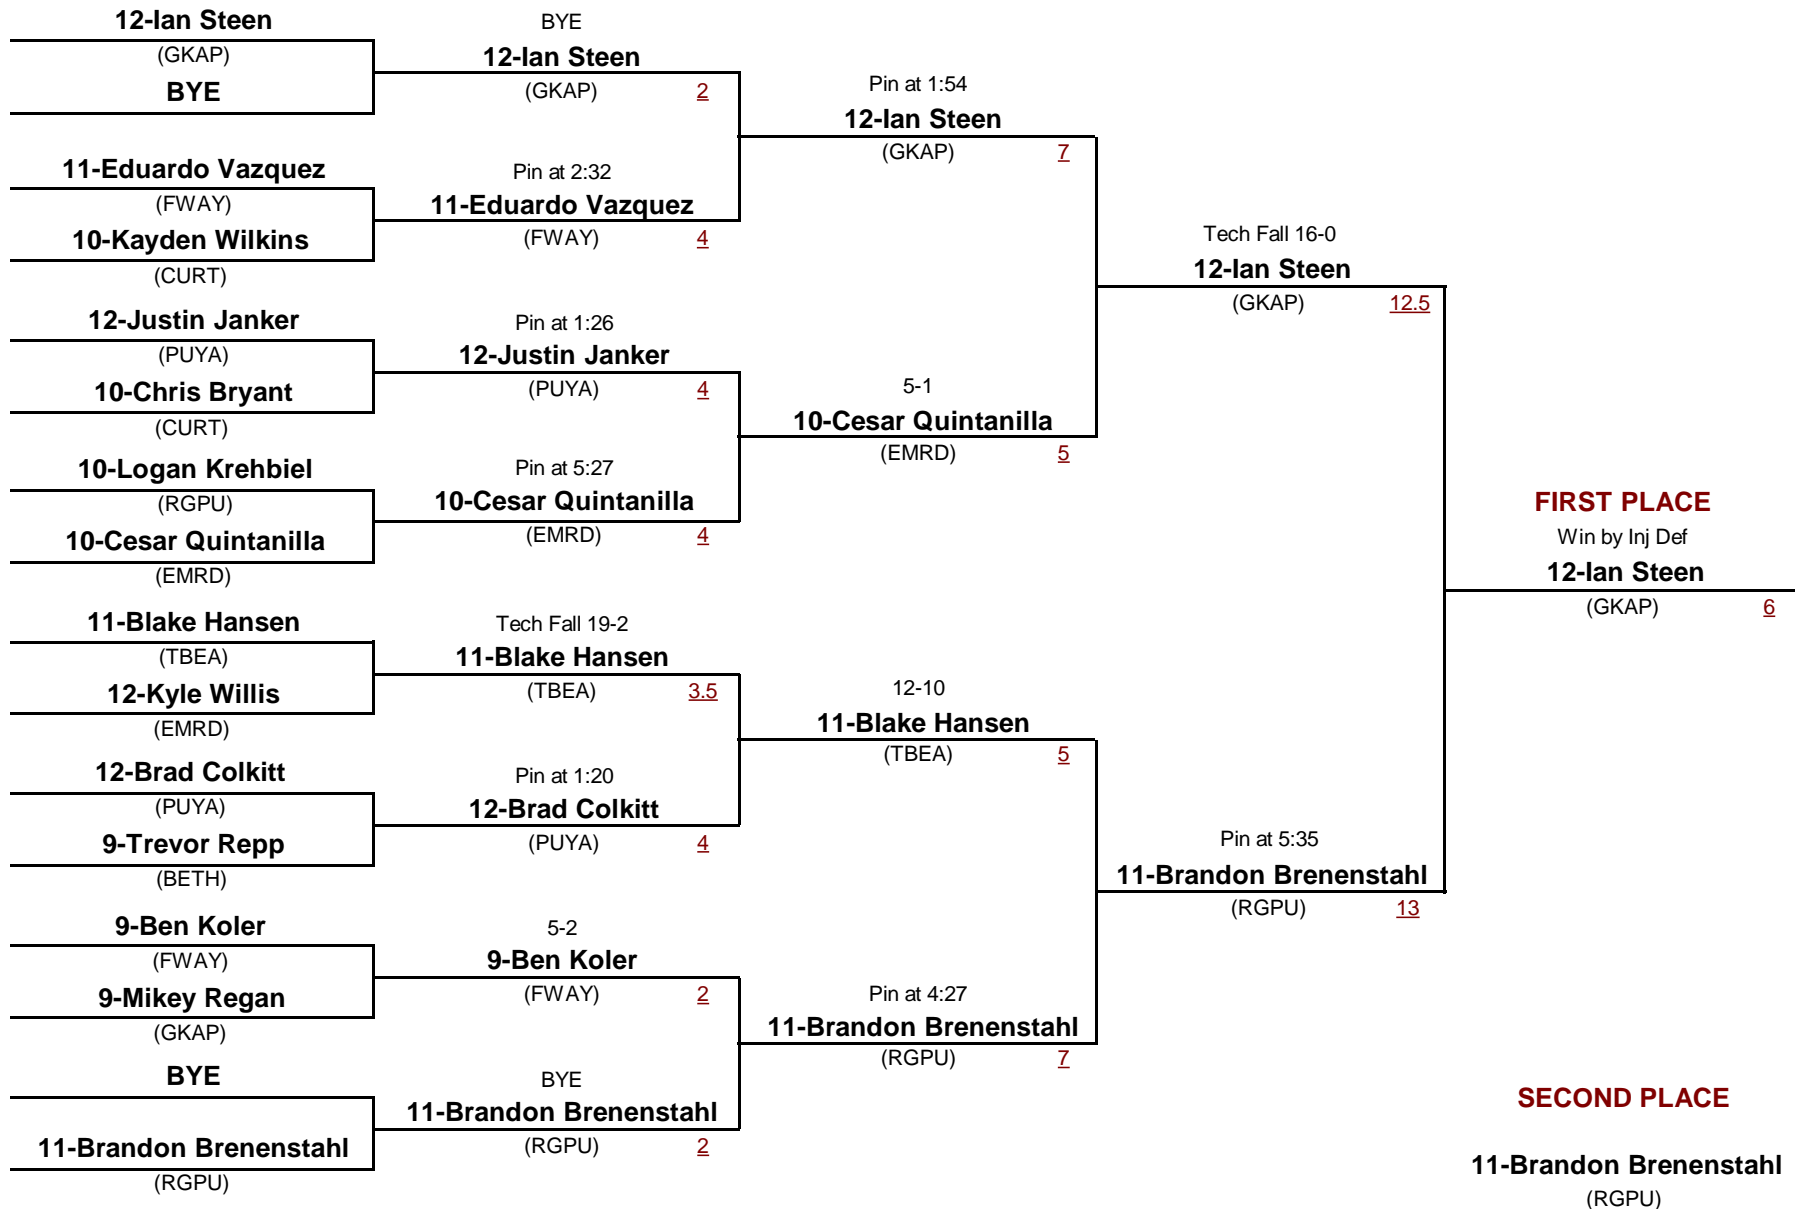

Consolation Rounds

- 145
DIVISION WEIGHT

SPSL S. Sub-Regional 2013

February 1, 2013

Championship Rounds

- 145
DIVISION WEIGHT

SPSL S. Sub-Regional 2013

February 1, 2013