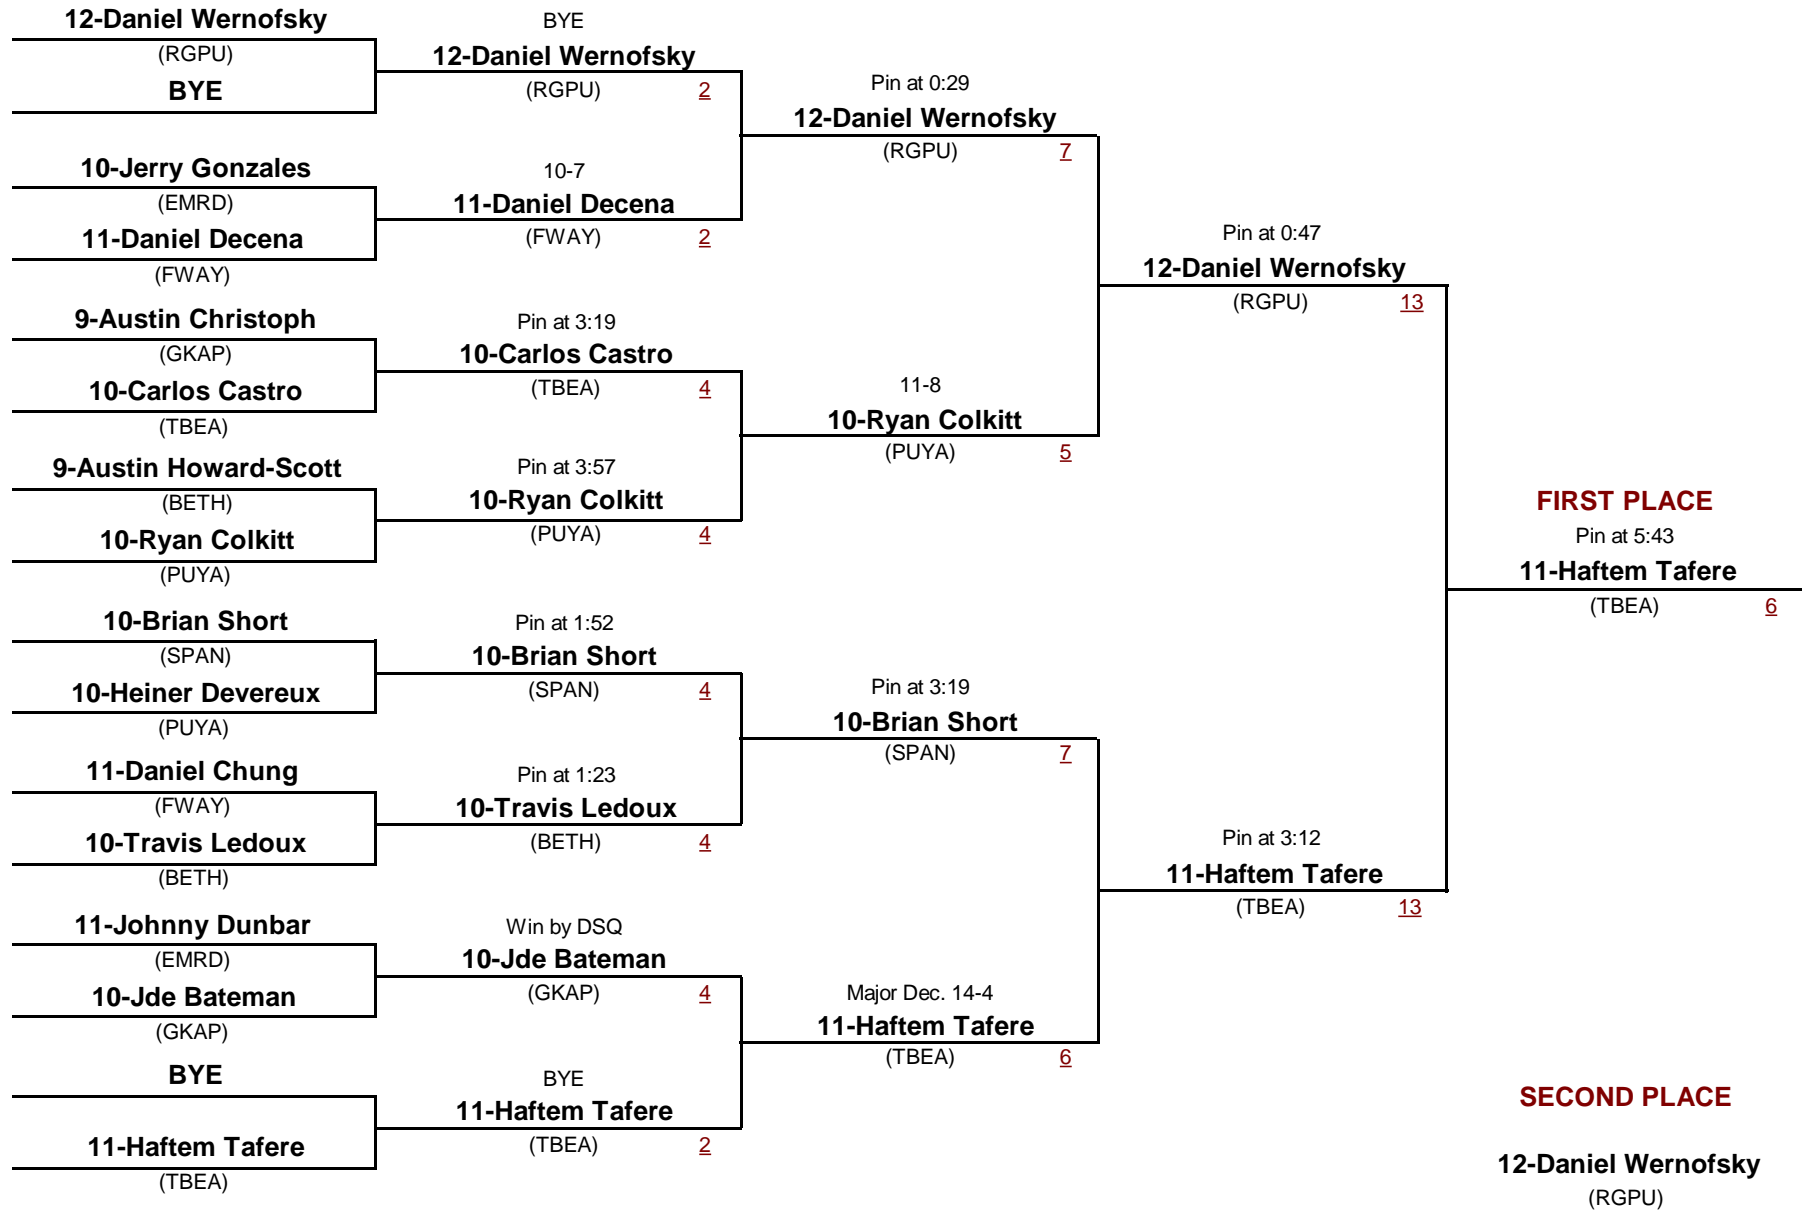

- 126
DIVISION WEIGHT

SPSL S. Sub-Regional 2013

February 1, 2013

Championship Rounds