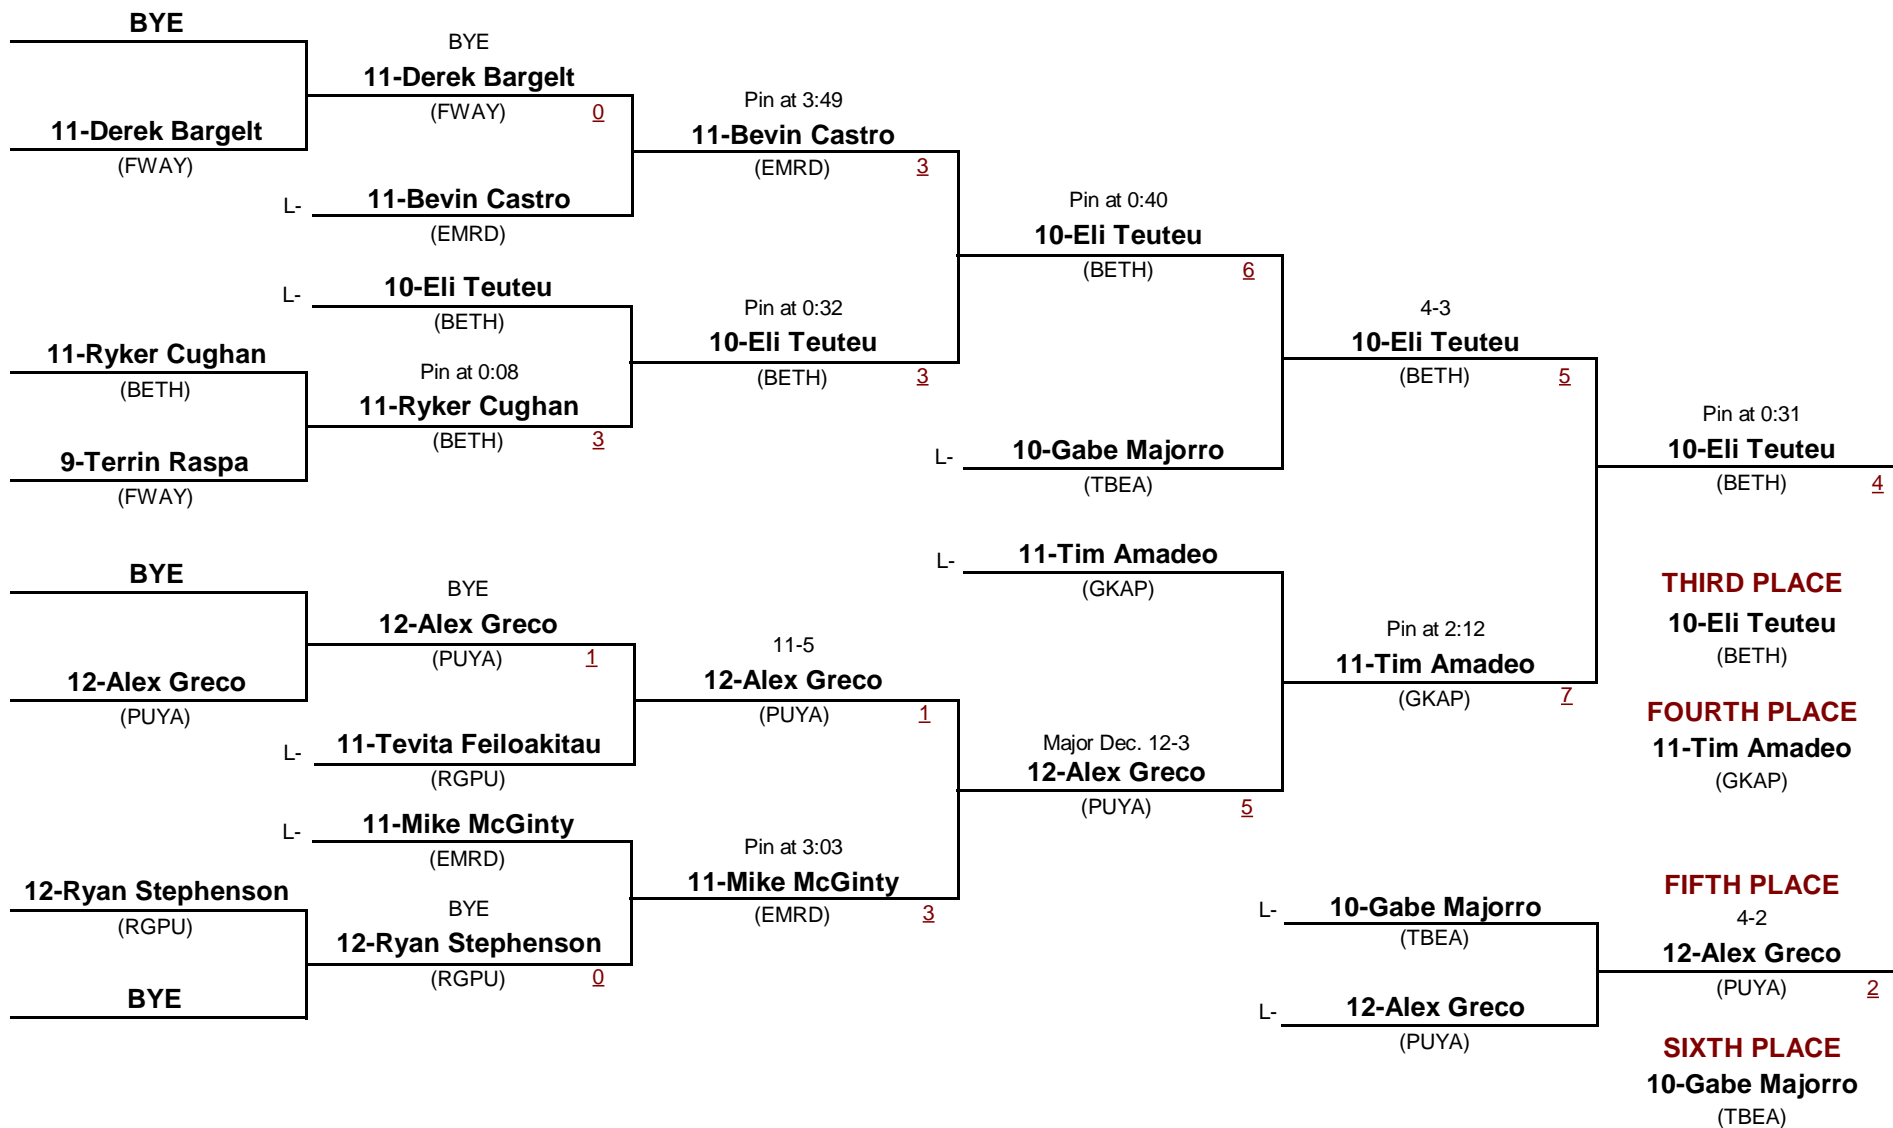

SPSL S. Sub-Regional 2013

February 1, 2013

Championship Rounds

-
DIVISION

182
WEIGHT

SPSL S. Sub-Regional 2013

February 1, 2013

Consolation Rounds