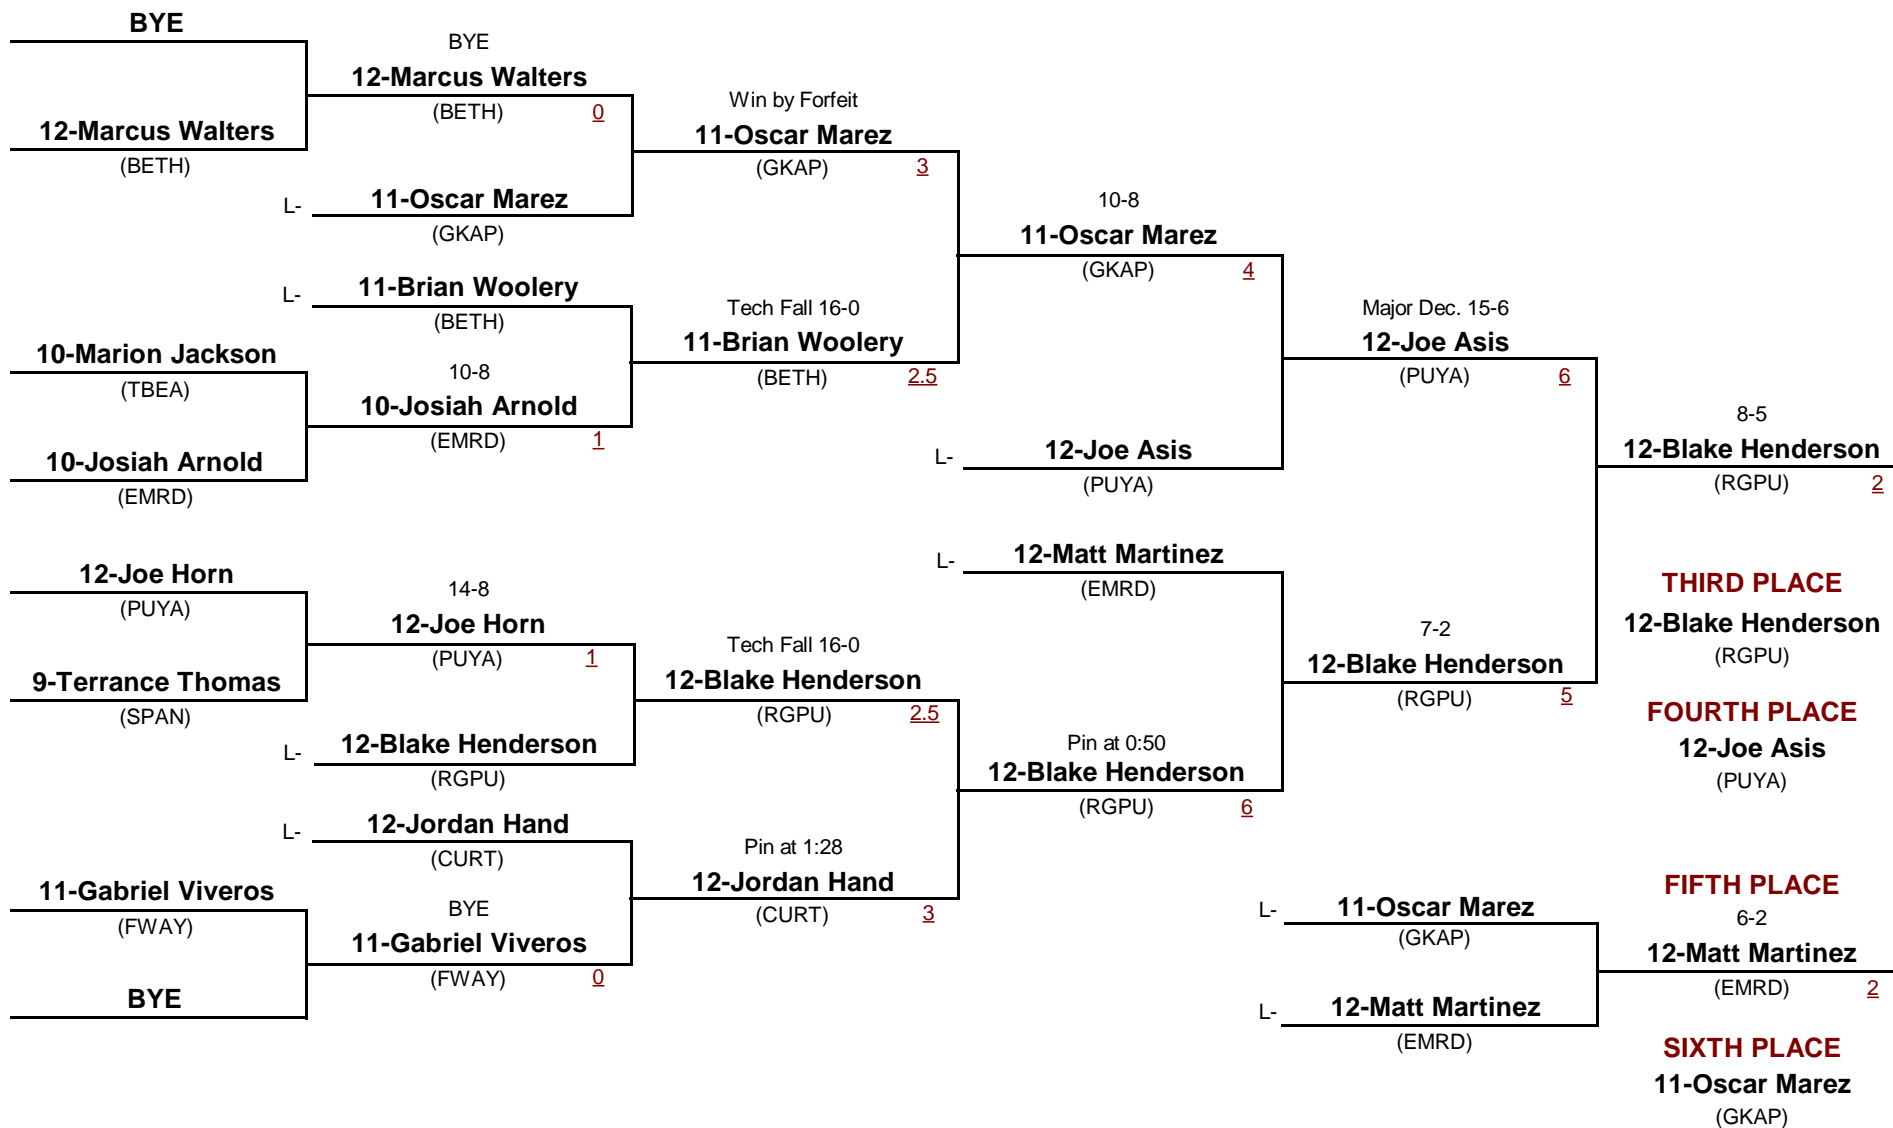

SPSL S. Sub-Regional 2013

February 1, 2013

Championship Rounds

- 160
DIVISION WEIGHT

SPSL S. Sub-Regional 2013

February 1, 2013

Consolation Rounds

- 170
DIVISION WEIGHT