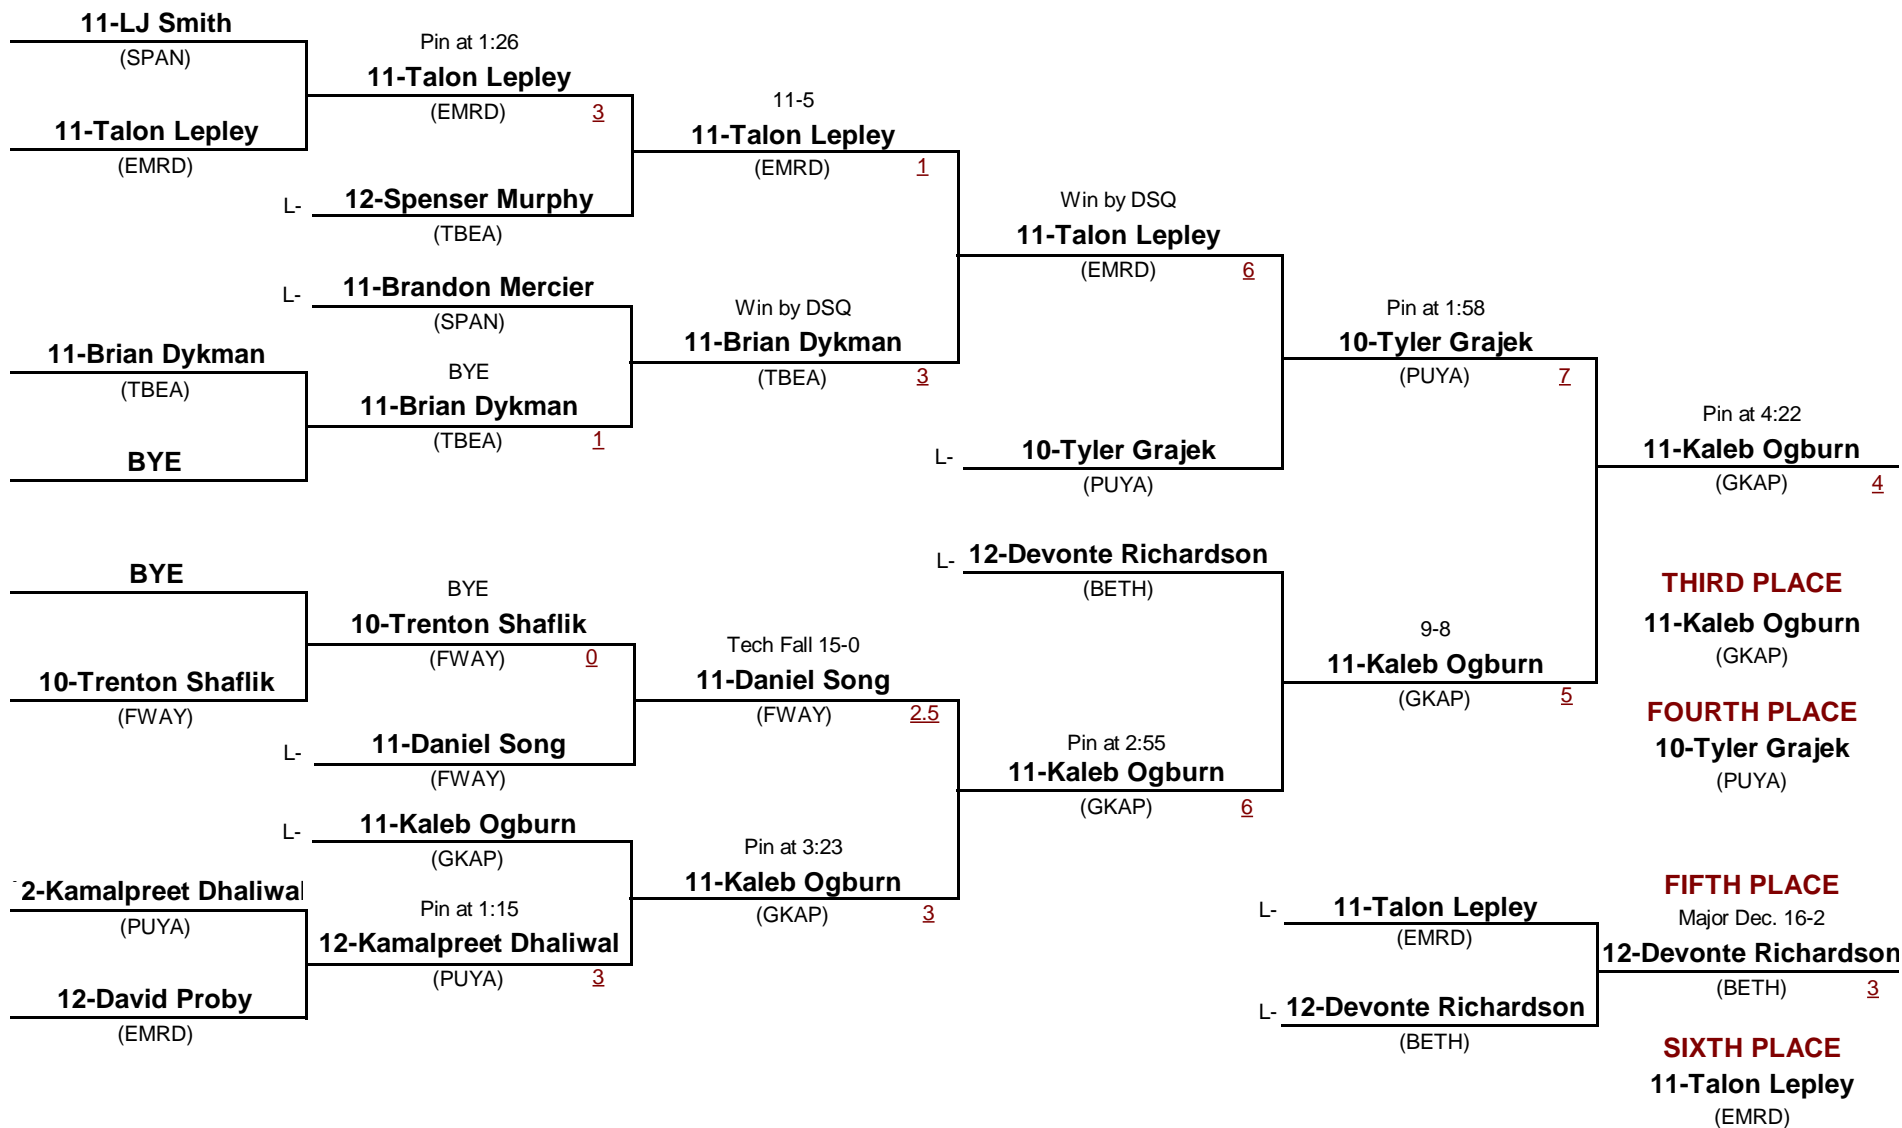

SPSL S. Sub-Regional 2013

February 1, 2013

Championship Rounds

- 120
DIVISION WEIGHT

SPSL S. Sub-Regional 2013

February 1, 2013

Consolation Rounds

- 126
 DIVISION WEIGHT