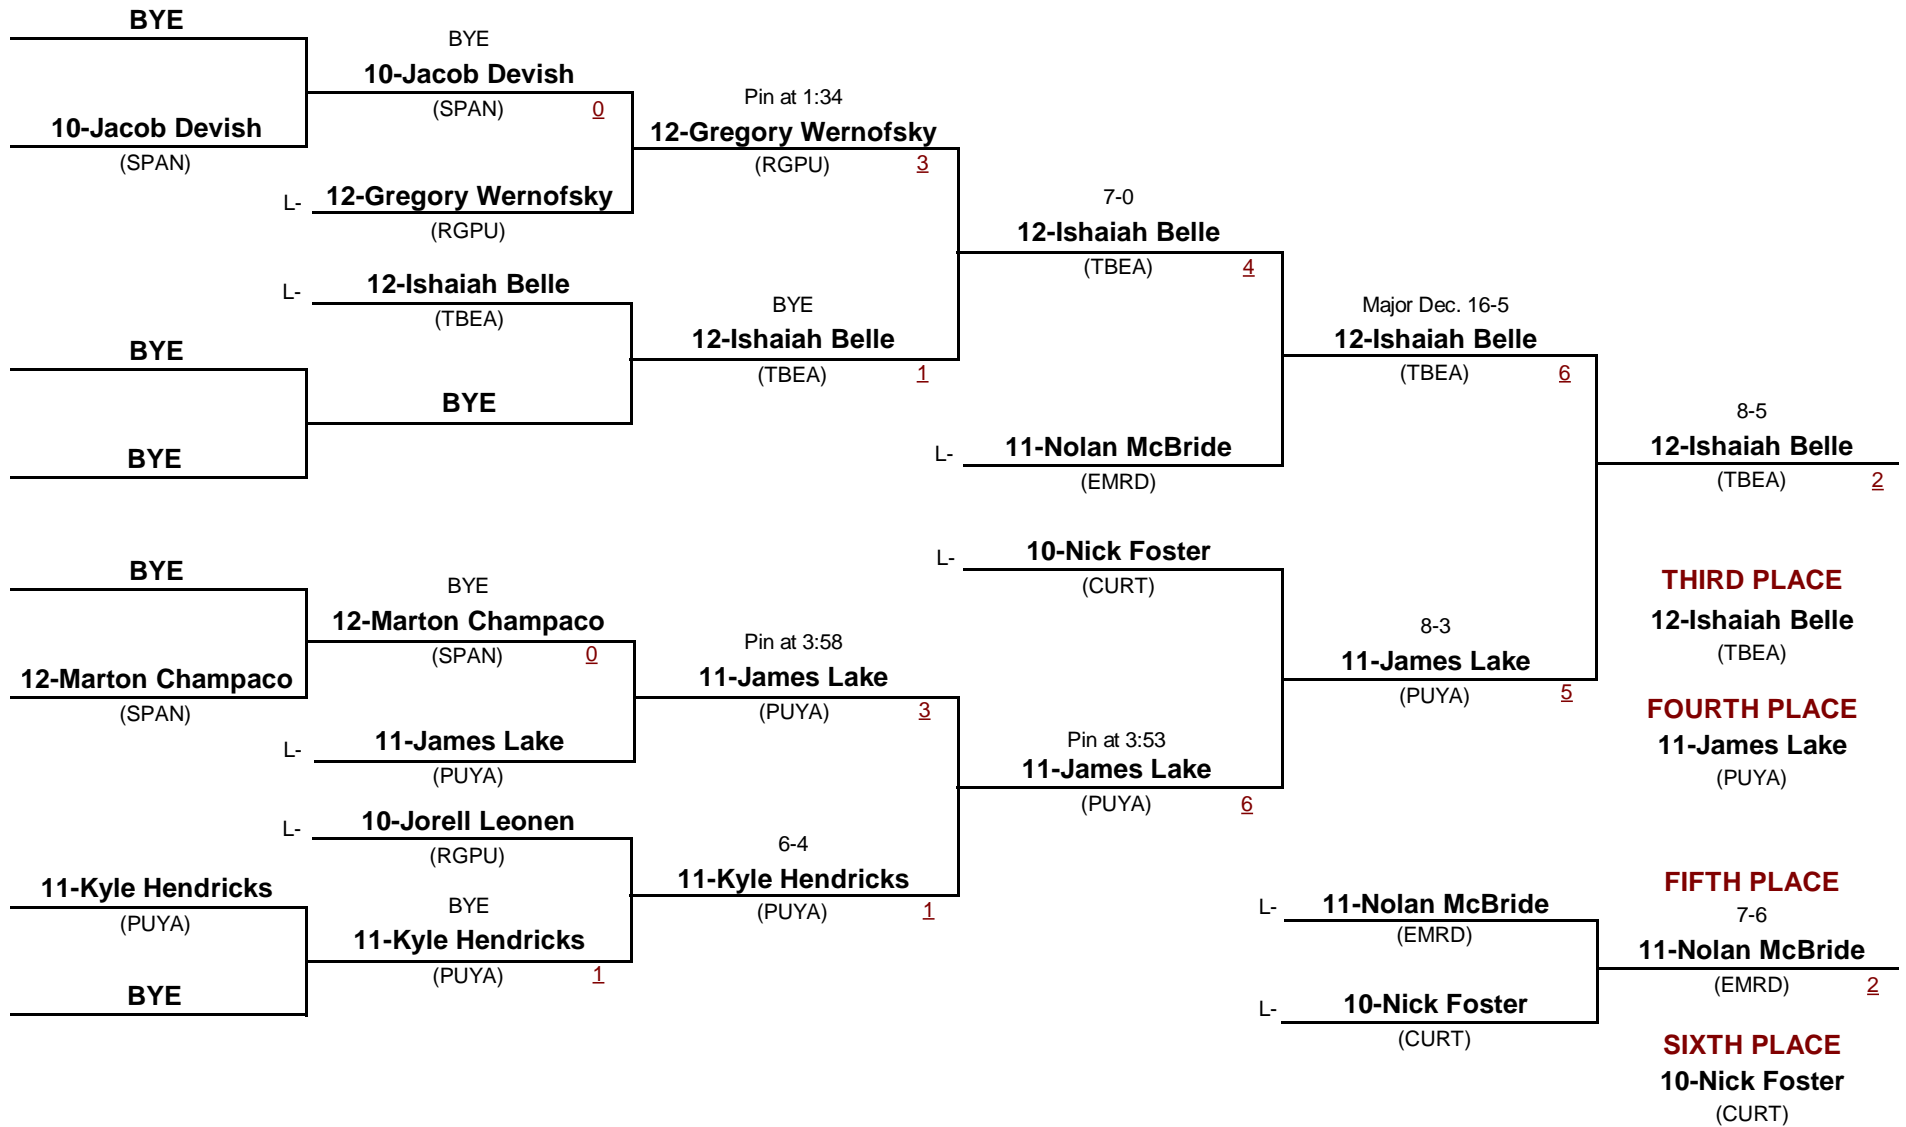

- 132
DIVISION WEIGHT

SPSL S. Sub-Regional 2013

February 1, 2013

Championship Rounds

- 132
DIVISION WEIGHT

SPSL S. Sub-Regional 2013

February 1, 2013

Consolation Rounds