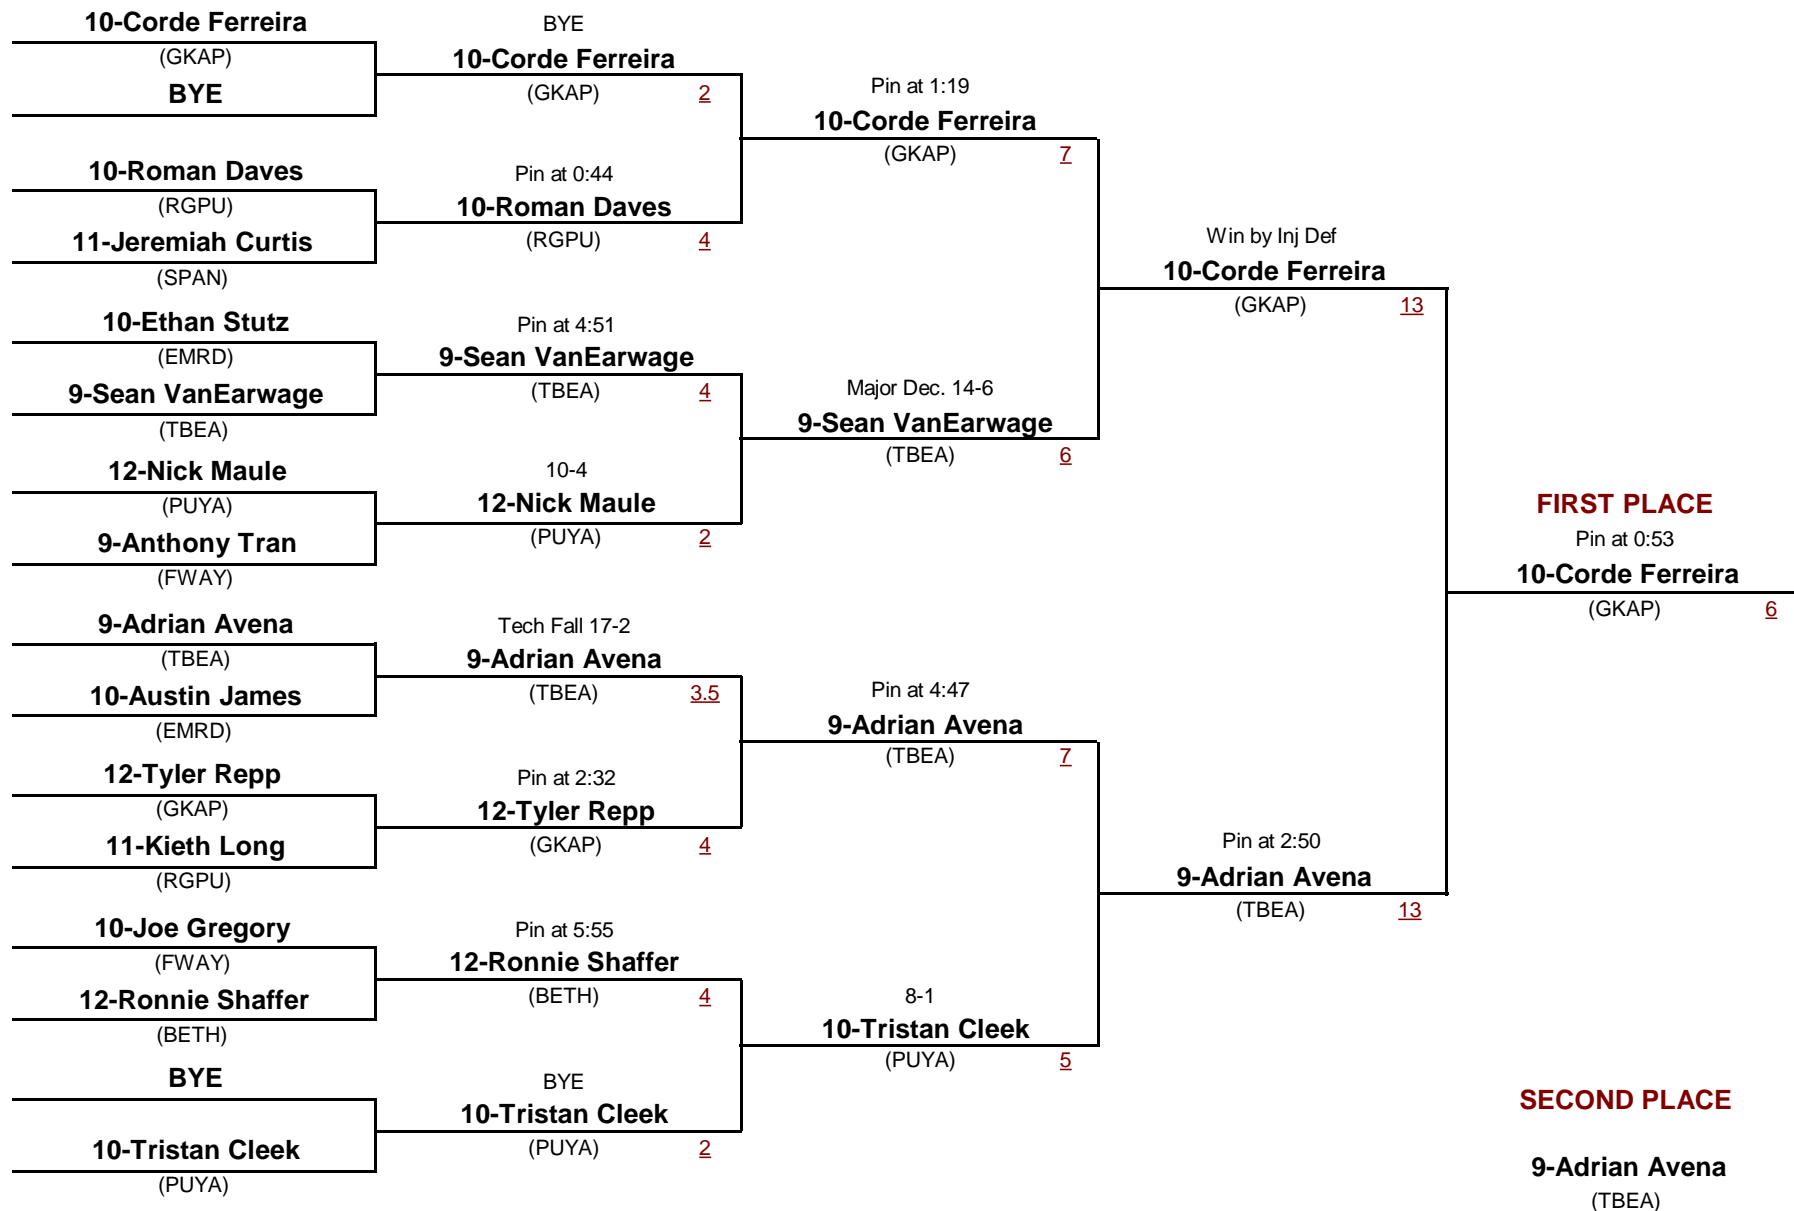

- 138
DIVISION WEIGHT

SPSL S. Sub-Regional 2013

February 1, 2013

Championship Rounds