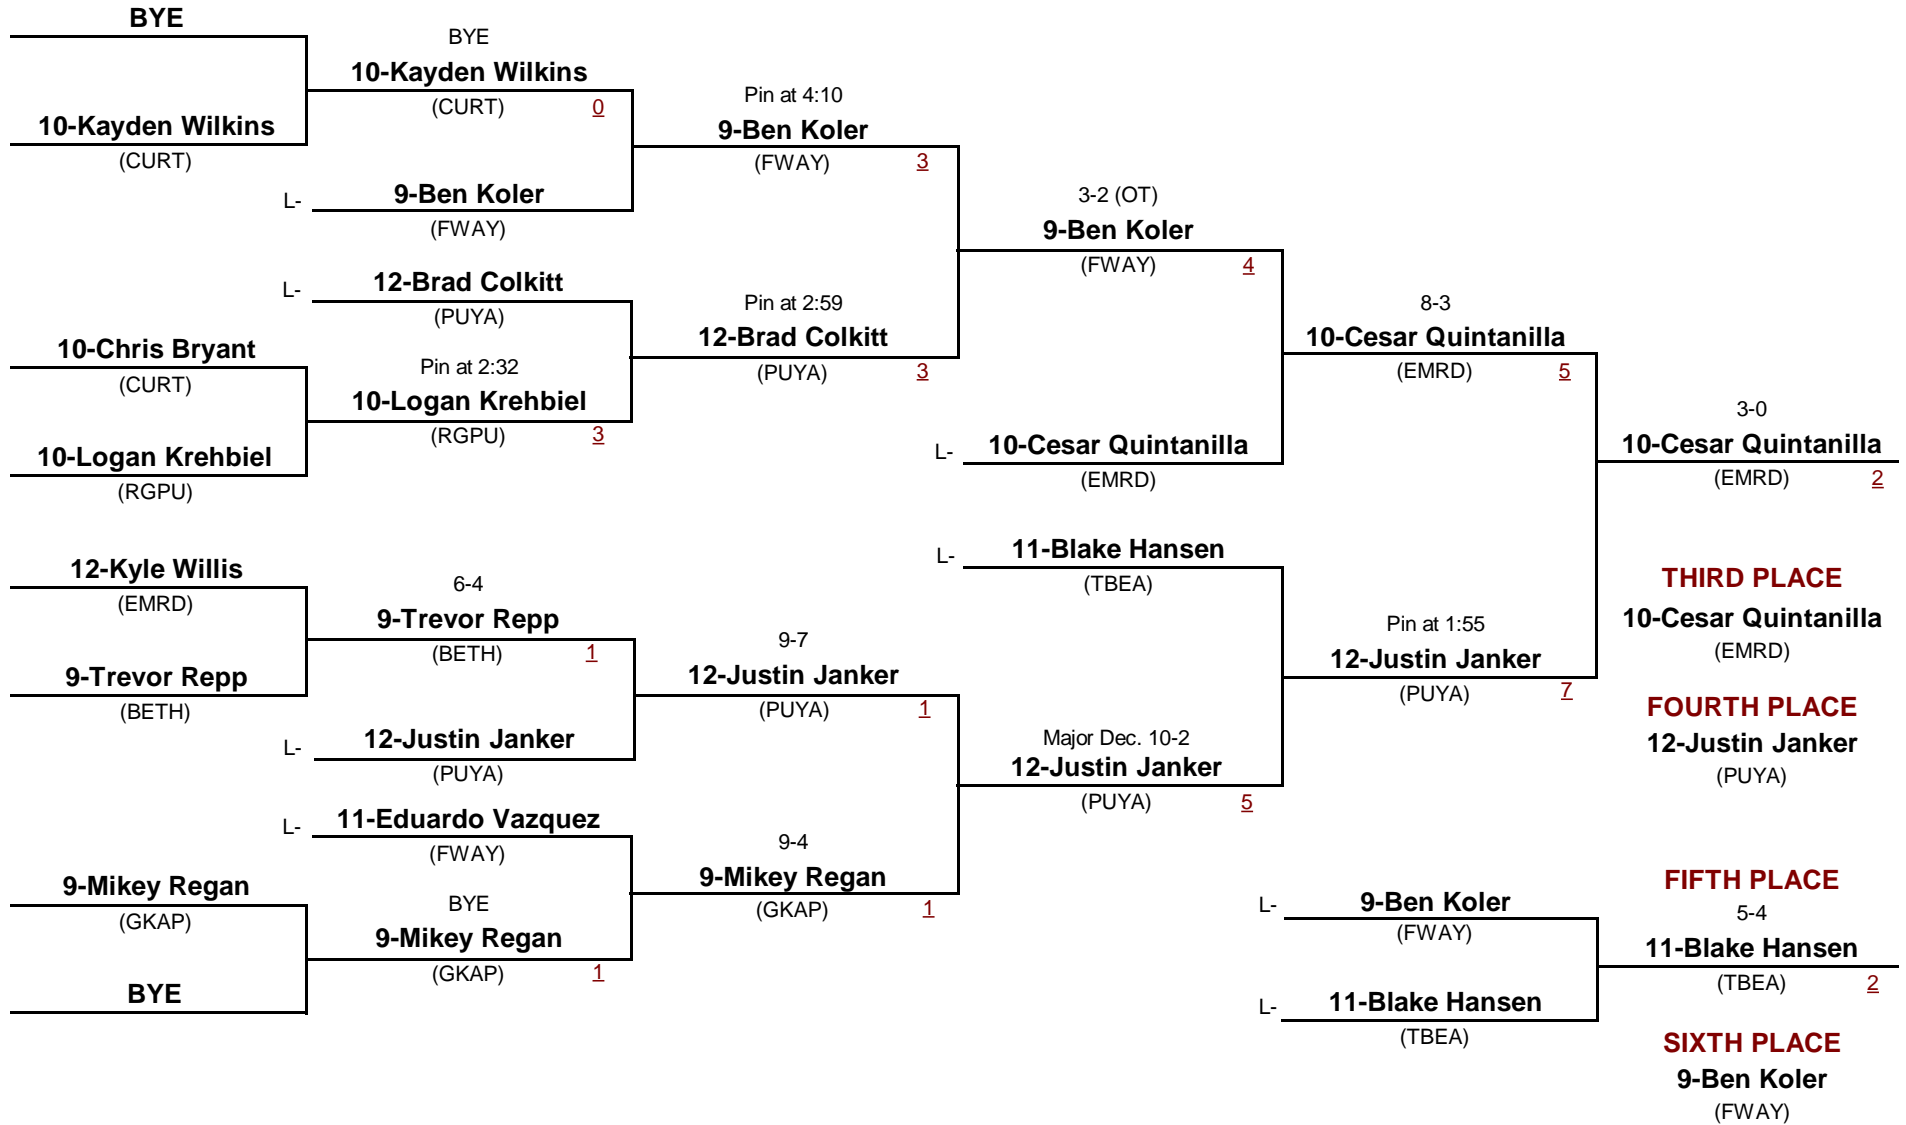

- 145
DIVISION WEIGHT

SPSL S. Sub-Regional 2013

February 1, 2013

Consolation Rounds