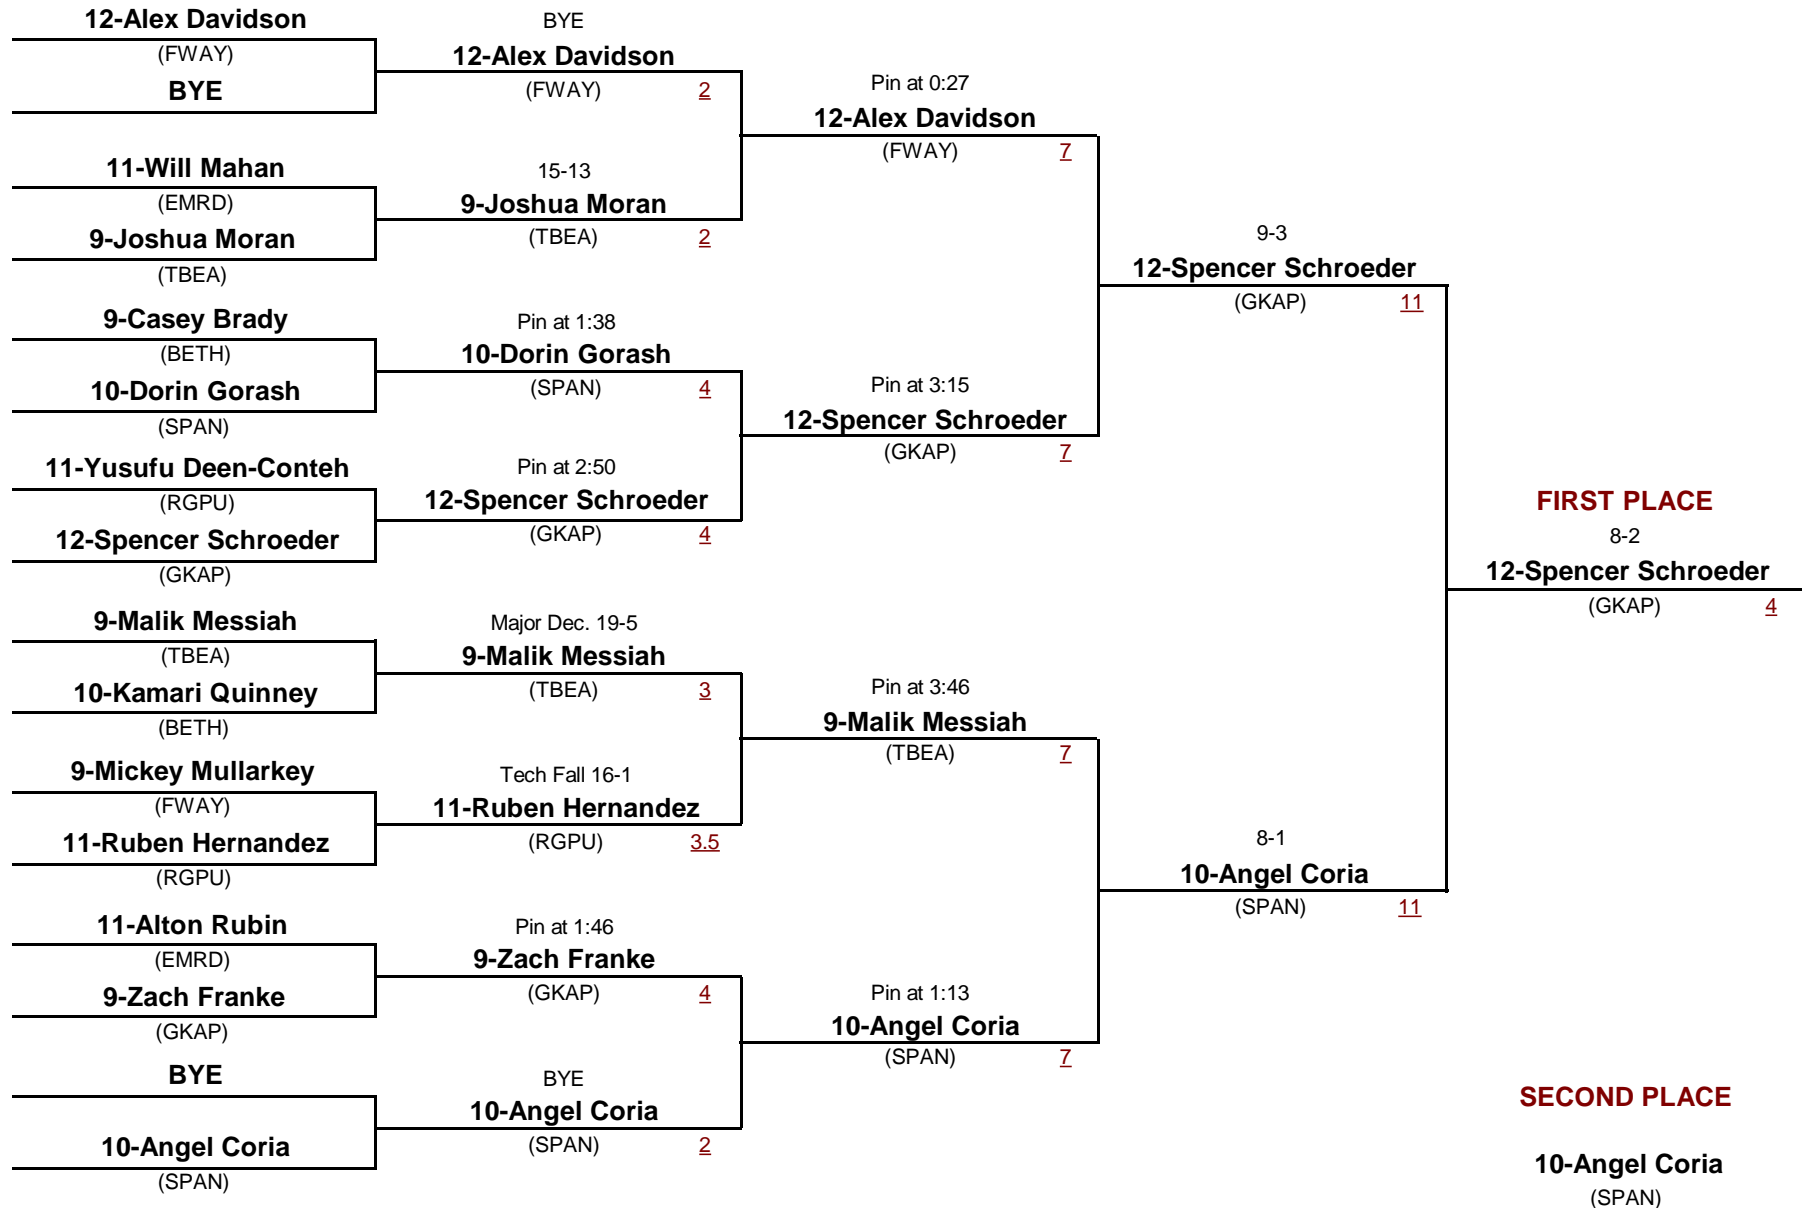

SPSL S. Sub-Regional 2013

February 1, 2013

Championship Rounds

-
DIVISION

106
WEIGHT

SPSL S. Sub-Regional 2013

February 1, 2013

Consolation Rounds