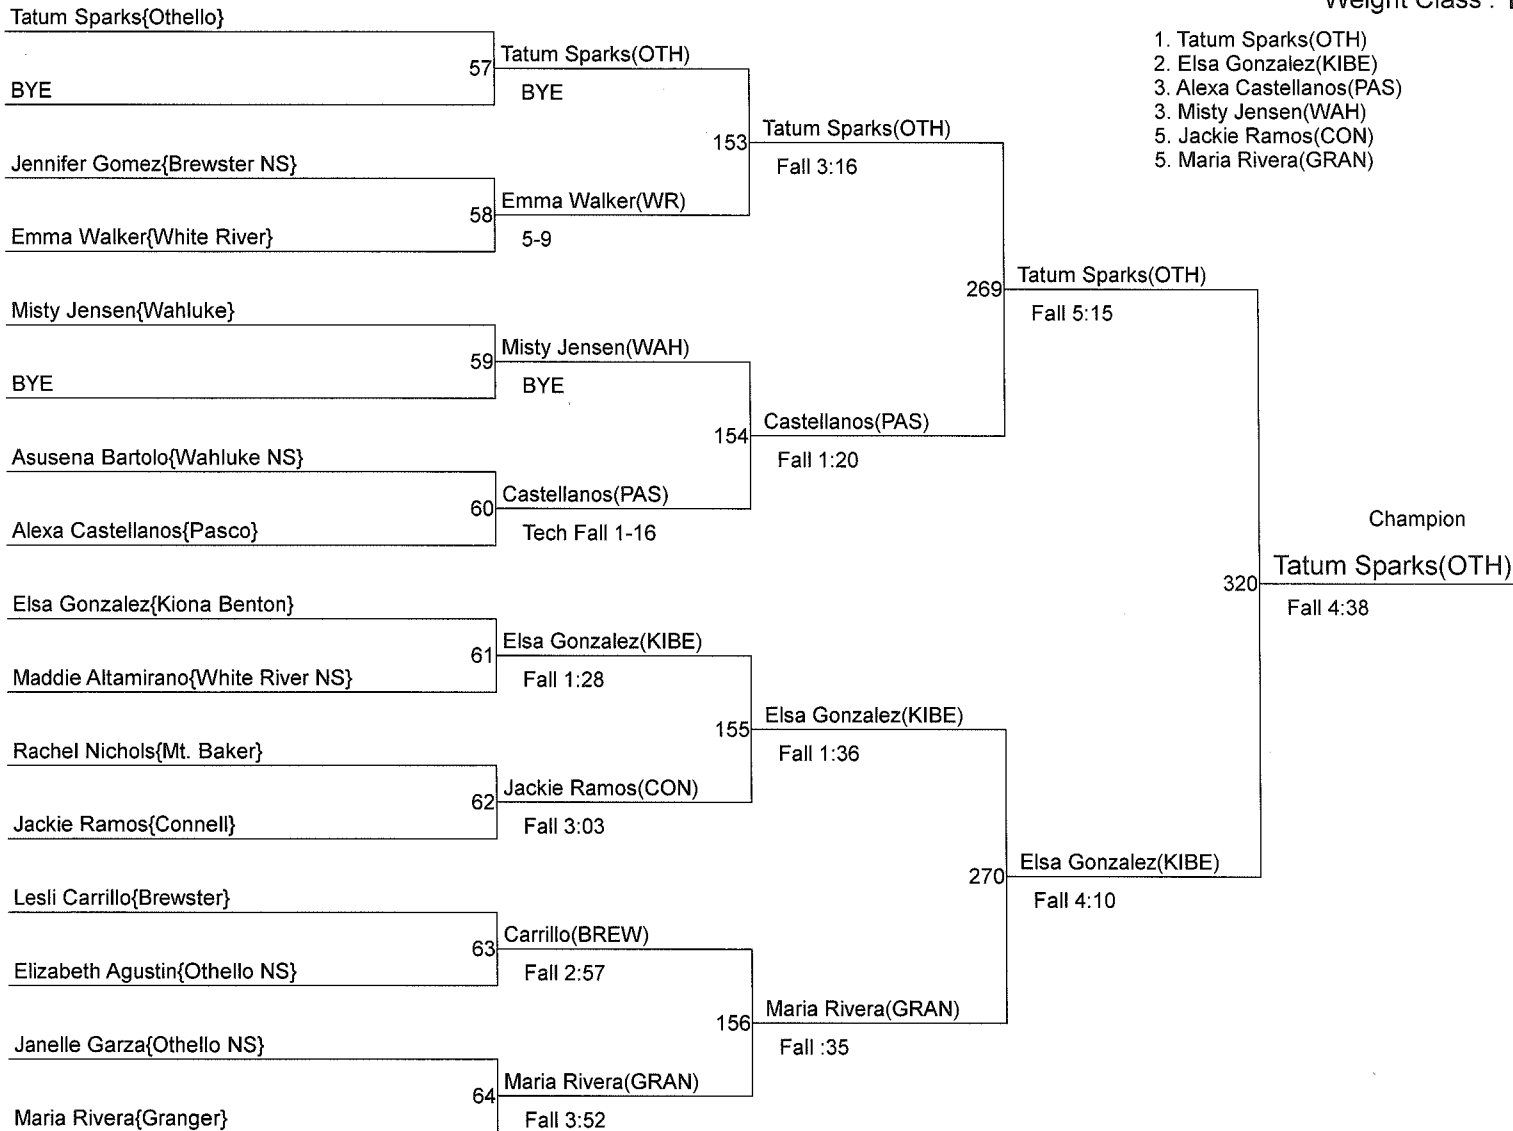

Lady Huskies Invite

Weight Class : 145

1. Tatum Sparks(OTH)
2. Elsa Gonzalez(KIBE)
3. Alexa Castellanos(PAS)
3. Misty Jensen(WAH)
5. Jackie Ramos(CON)
5. Maria Rivera(GRAN)