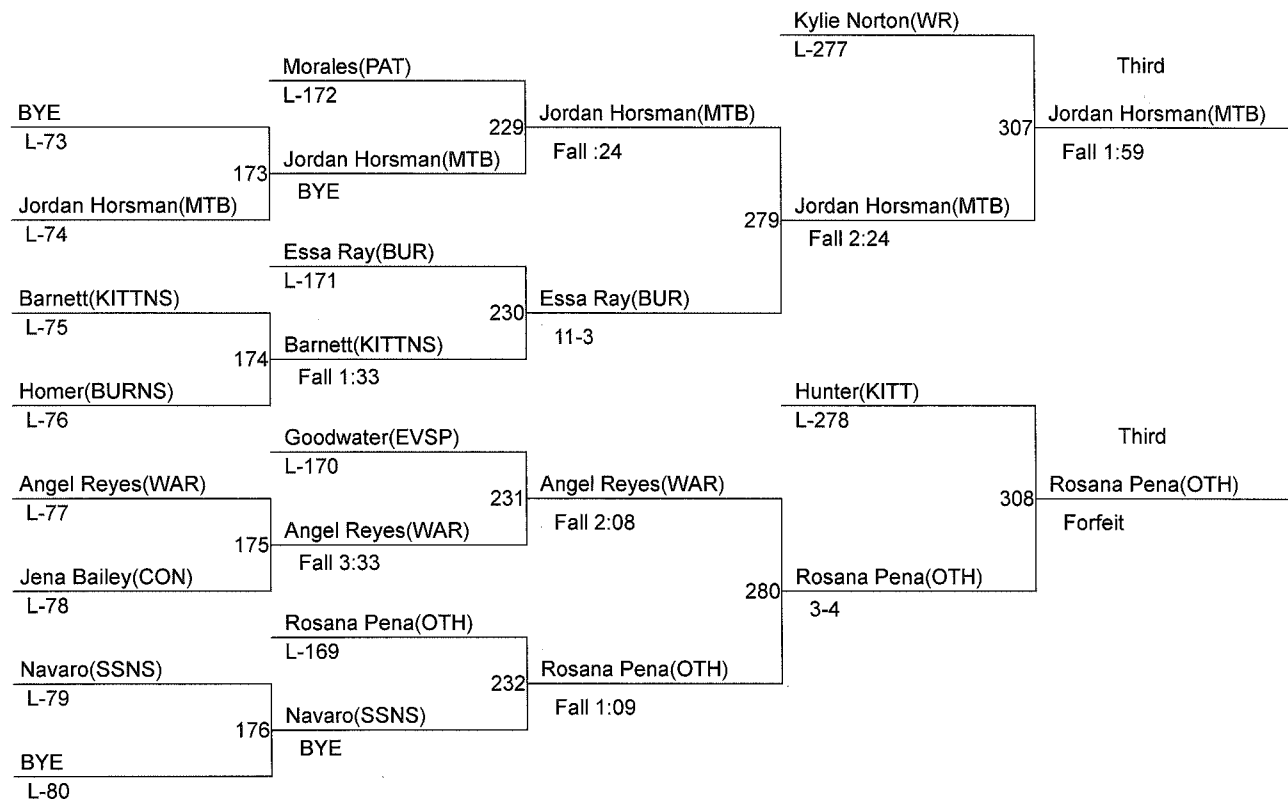

Lady Huskies Invite

Weight Class : 170

1. Kacie Moorehouse (FP)
2. Jessica Cardinez (SS)
3. Jordan Horsman (MTB)
3. Rosana Pena (OTH)
5. Kylie Norton (WR)
5. Jacqlyn Hunter (KITT)