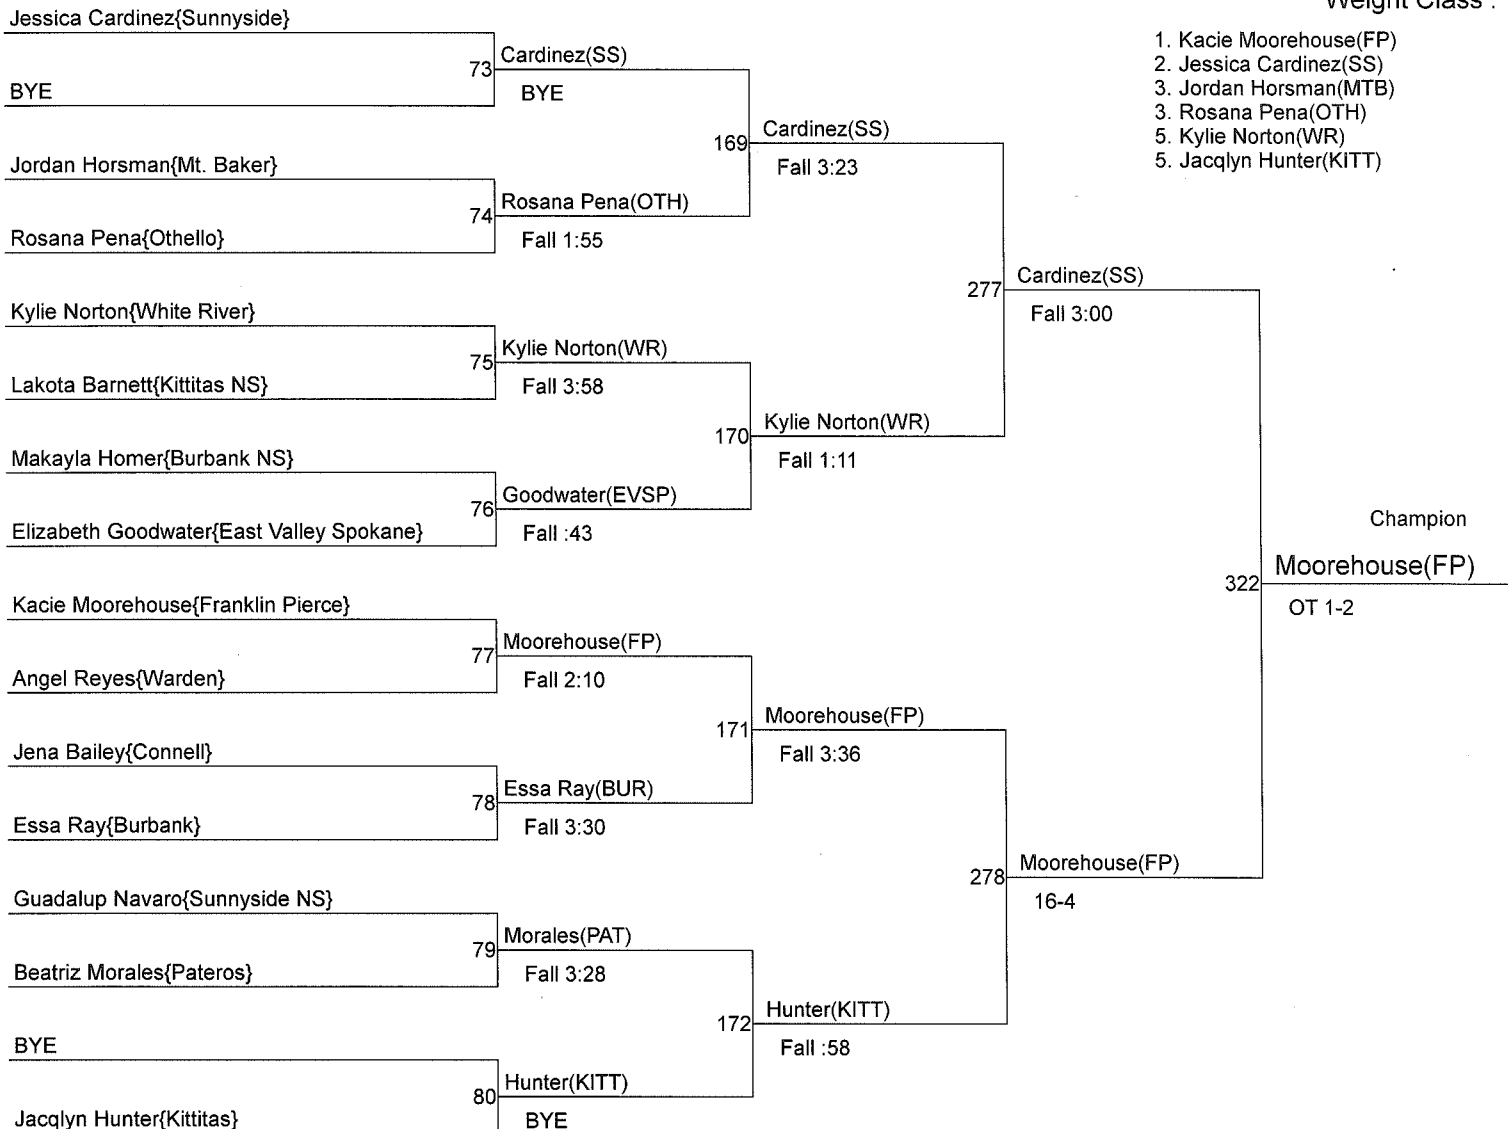

Lady Huskies Invite

Weight Class : 170

1. Kacie Moorehouse (FP)
2. Jessica Cardinez (SS)
3. Jordan Horsman (MTB)
3. Rosana Pena (OTH)
5. Kylie Norton (WR)
5. Jacqlyn Hunter (KITT)