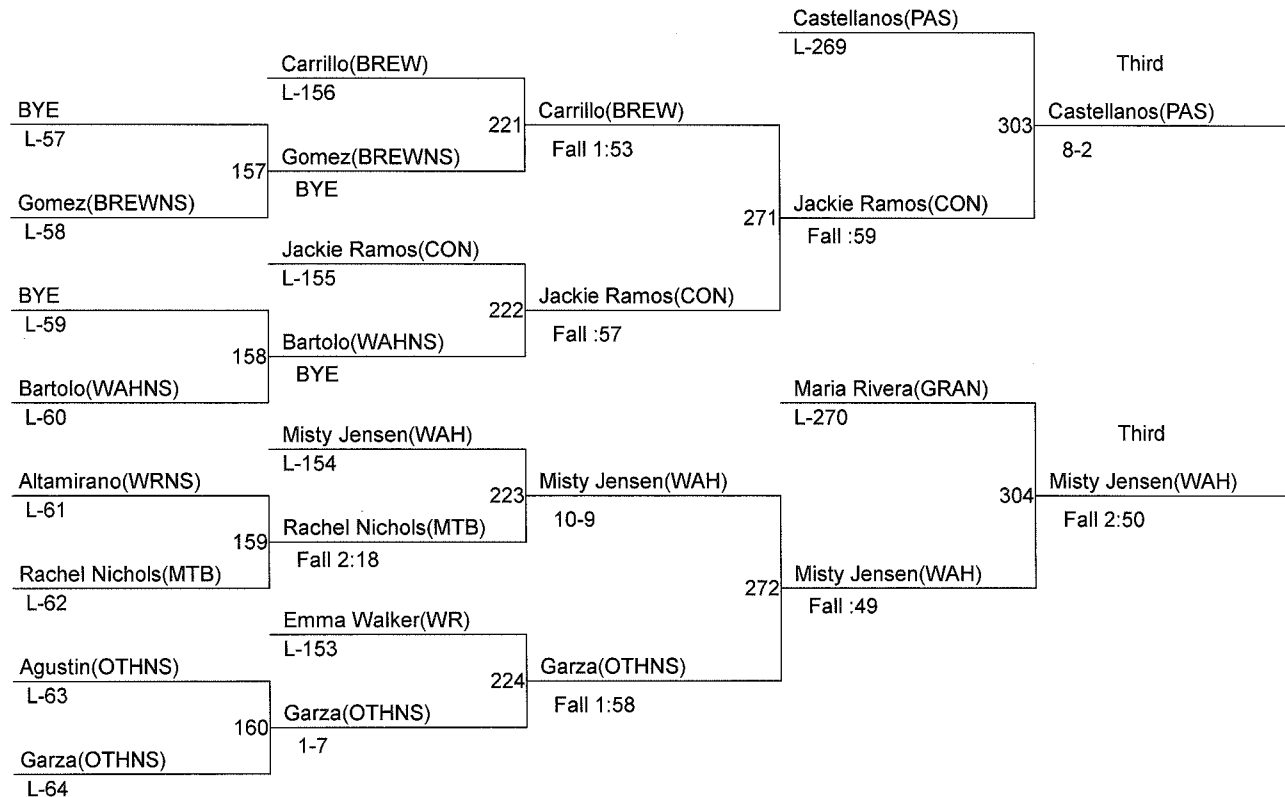

Lady Huskies Invite

Weight Class : 145

1. Tatum Sparks(OTH)
2. Elsa Gonzalez(KIBE)
3. Alexa Castellanos(PAS)
3. Misty Jensen(WAH)
5. Jackie Ramos(CON)
5. Maria Rivera(GRAN)