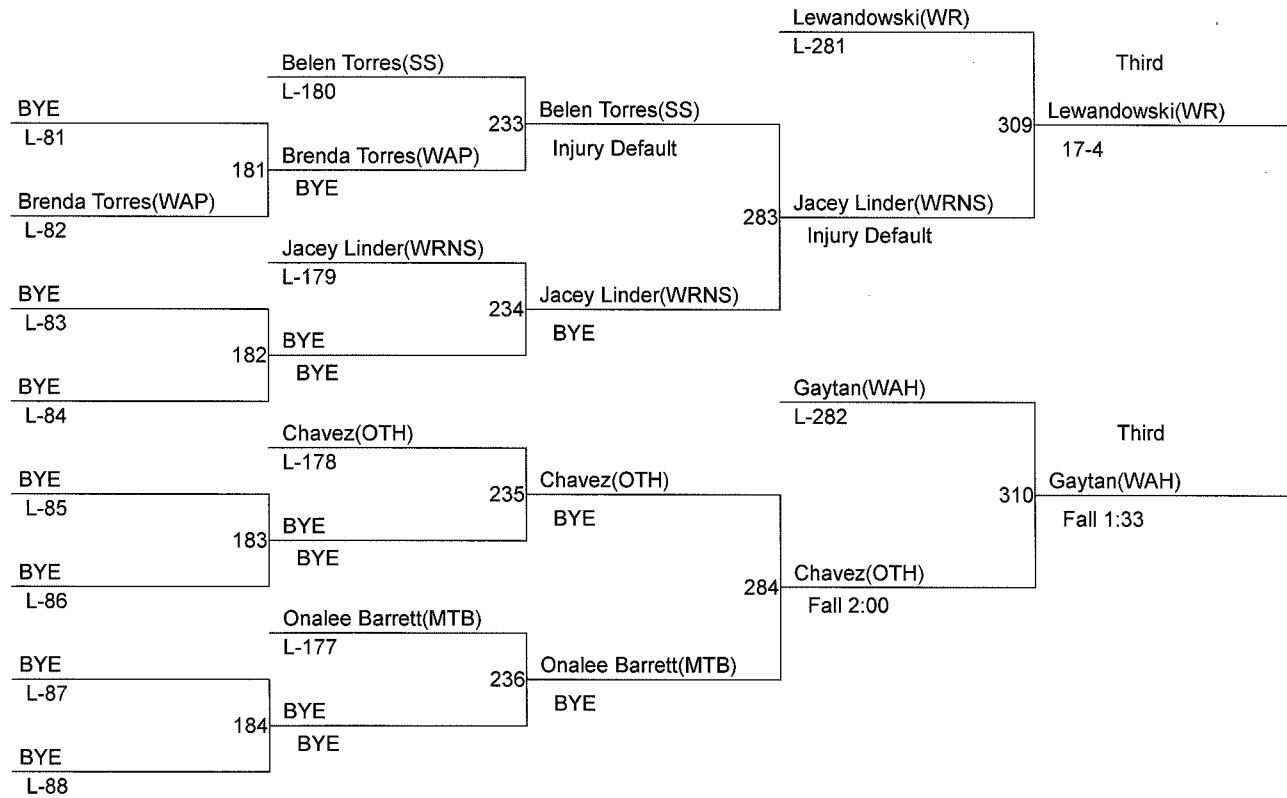

# Lady Huskies Invite

Weight Class : 170

1. Kacie Moorehouse (FP)
2. Jessica Cardinez (SS)
3. Jordan Horsman (MTB)
3. Rosana Pena (OTH)
5. Kylie Norton (WR)
5. Jacqlyn Hunter (KITT)

## Lady Huskies Invite

Weight Class : 190

1. Felisha Orozco(CON)
2. Kelly Benson(ZILL)
3. Hannah Lewandowski(WR)
3. Victoria Gaytan(WAH)
5. Jacey Linder(WRNS)
5. Isabella Chavez(OTH)