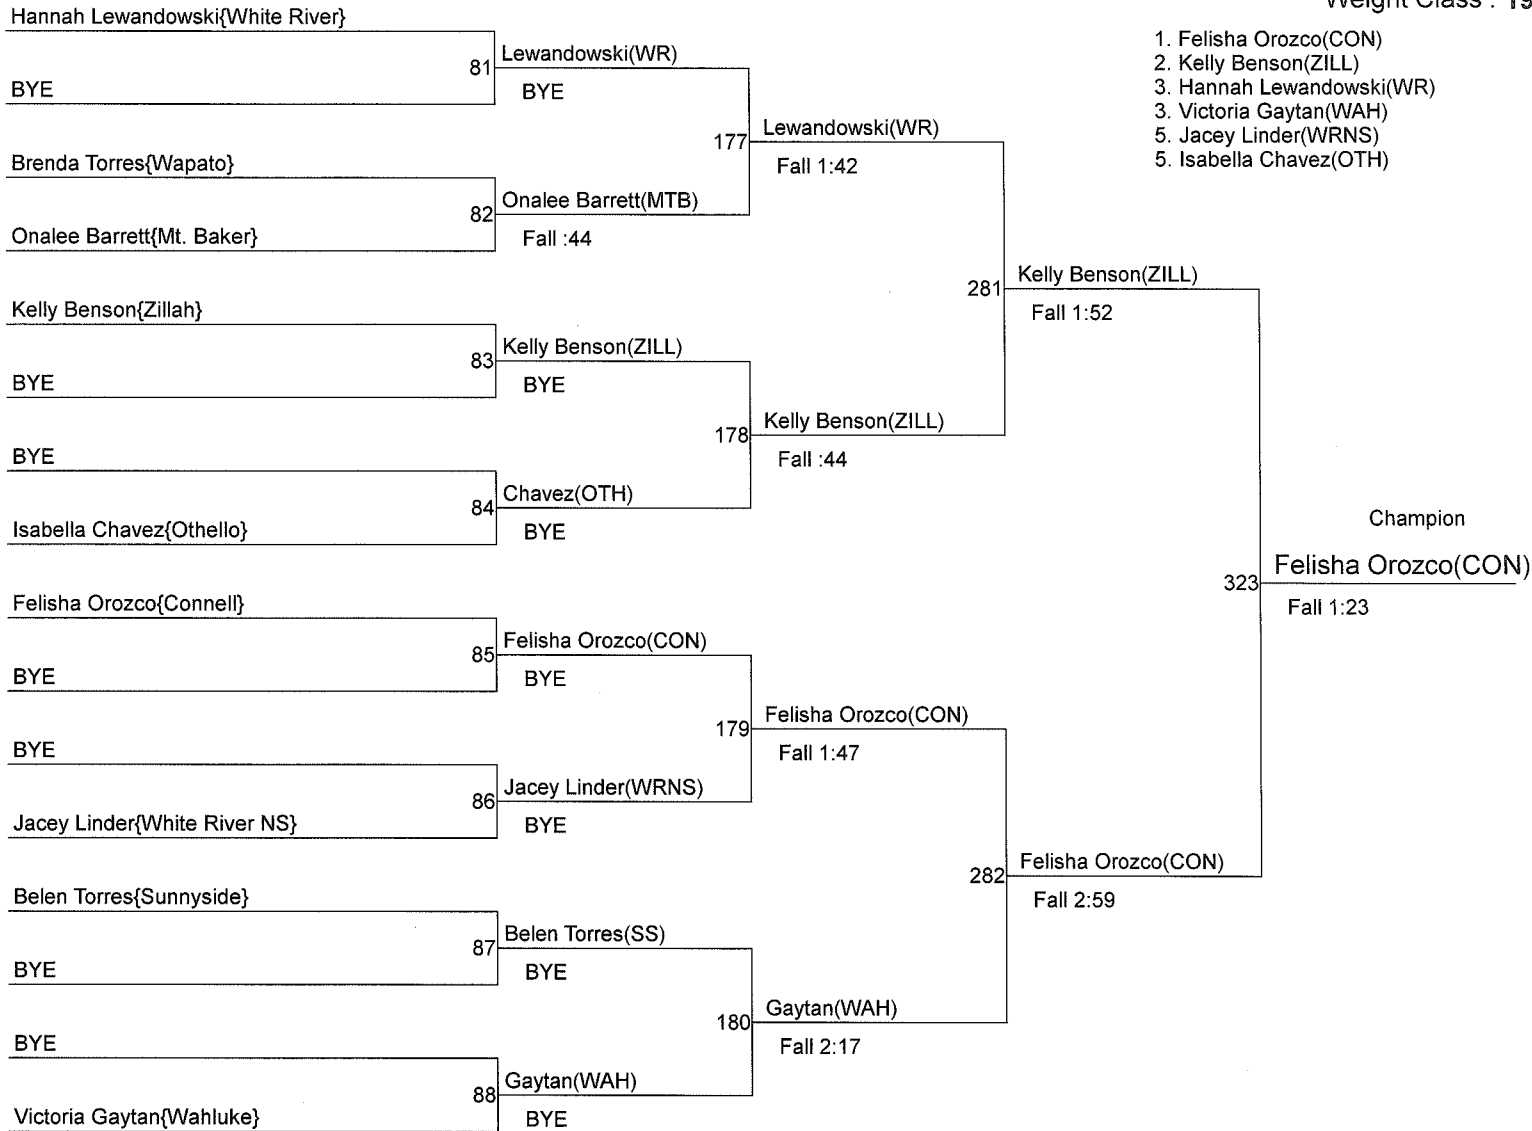

Lady Huskies Invite

Weight Class : 190

1. Felisha Orozco(CON)
2. Kelly Benson(ZILL)
3. Hannah Lewandowski(WR)
3. Victoria Gaytan(WAH)
5. Jacey Linder(WRNS)
5. Isabella Chavez(OTH)