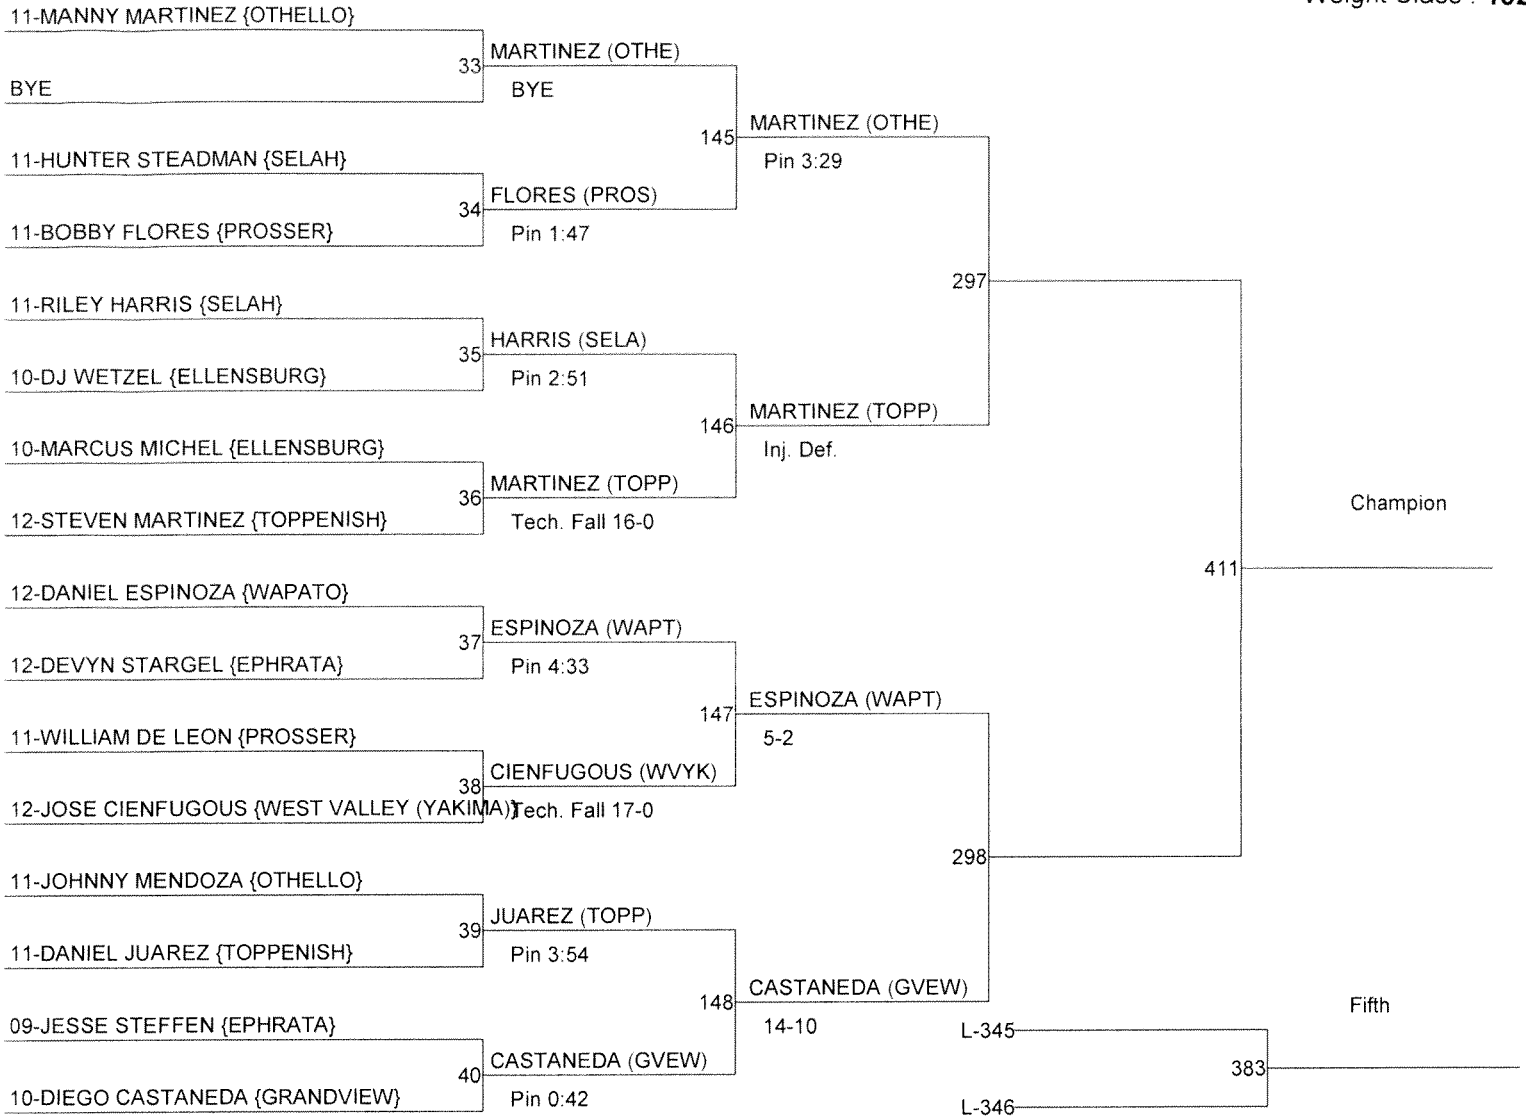

2014 CWAC DISTRICT 5/6 WRESTLING CHAMPIONSHIPS

Weight Class : 132