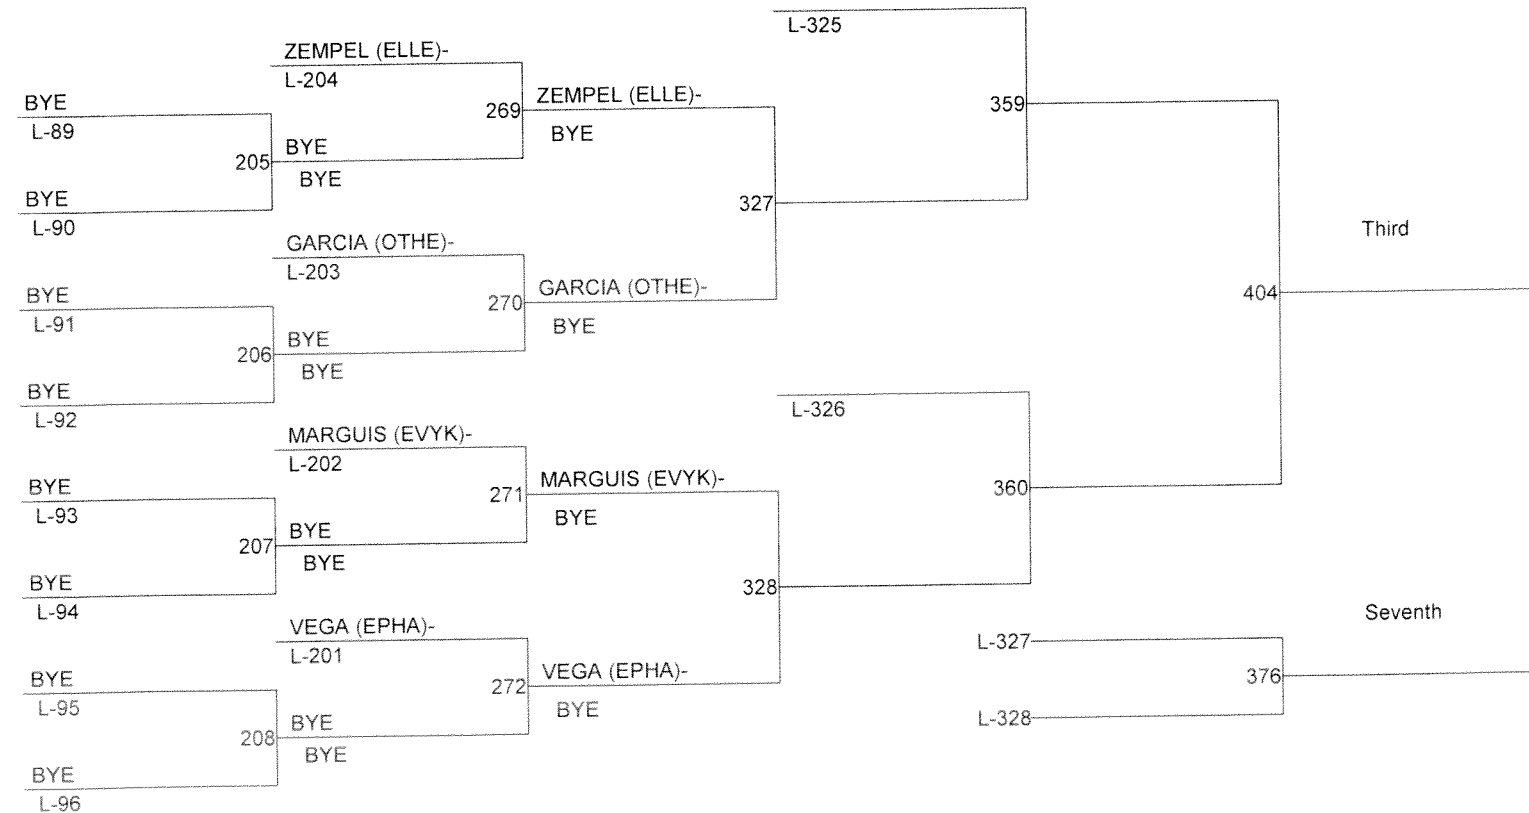

2014 CWAC DISTRICT 5/6 WRESTLING CHAMPIONSHIPS

Weight Class : **195**