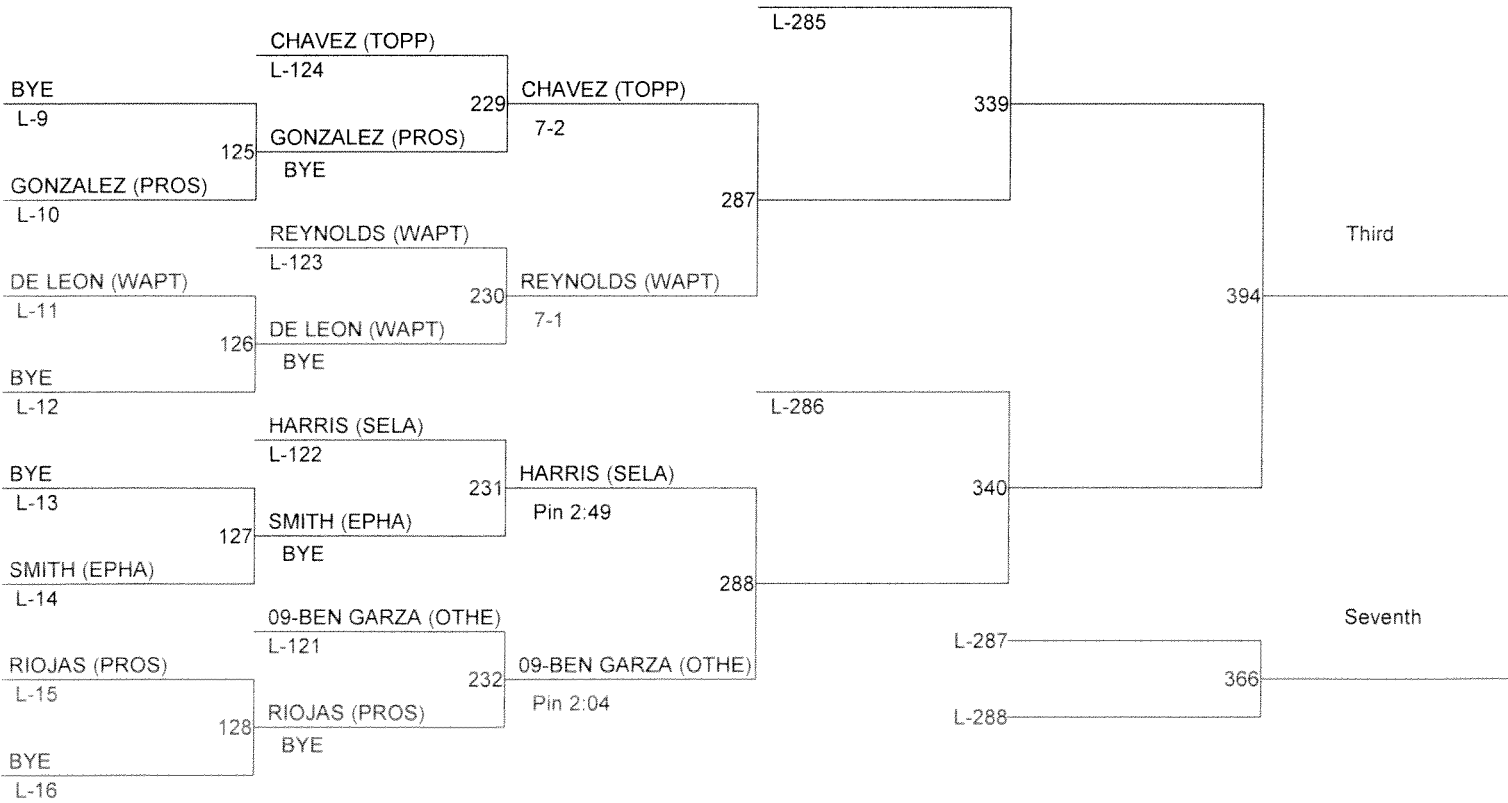

2014 CWAC DISTRICT 5/6 WRESTLING CHAMPIONSHIPS

1..OTHELLO.....	170	6..WEST VALLEY (YAKIMA)...	65.5
2..TOPPENISH.....	146	7..WAPATO.....	48
3..EPHRATA.....	127	8..GRANDVIEW.....	36
4..ELLENSBURG.....	95	9..EAST VALLEY (YAKIMA)...	10.
5..SELAH.....	74.5	10..PROSSER.....	9

2014 CWAC DISTRICT 5/6 WRESTLING CHAMPIONSHIPS

Weight Class : 106

2014 CWAC DISTRICT 5/6 WRESTLING CHAMPIONSHIPS

Weight Class : 113

2014 CWAC DISTRICT 5/6 WRESTLING CHAMPIONSHIPS

Weight Class : 120

2014 CWAC DISTRICT 5/6 WRESTLING CHAMPIONSHIPS

Weight Class : 285