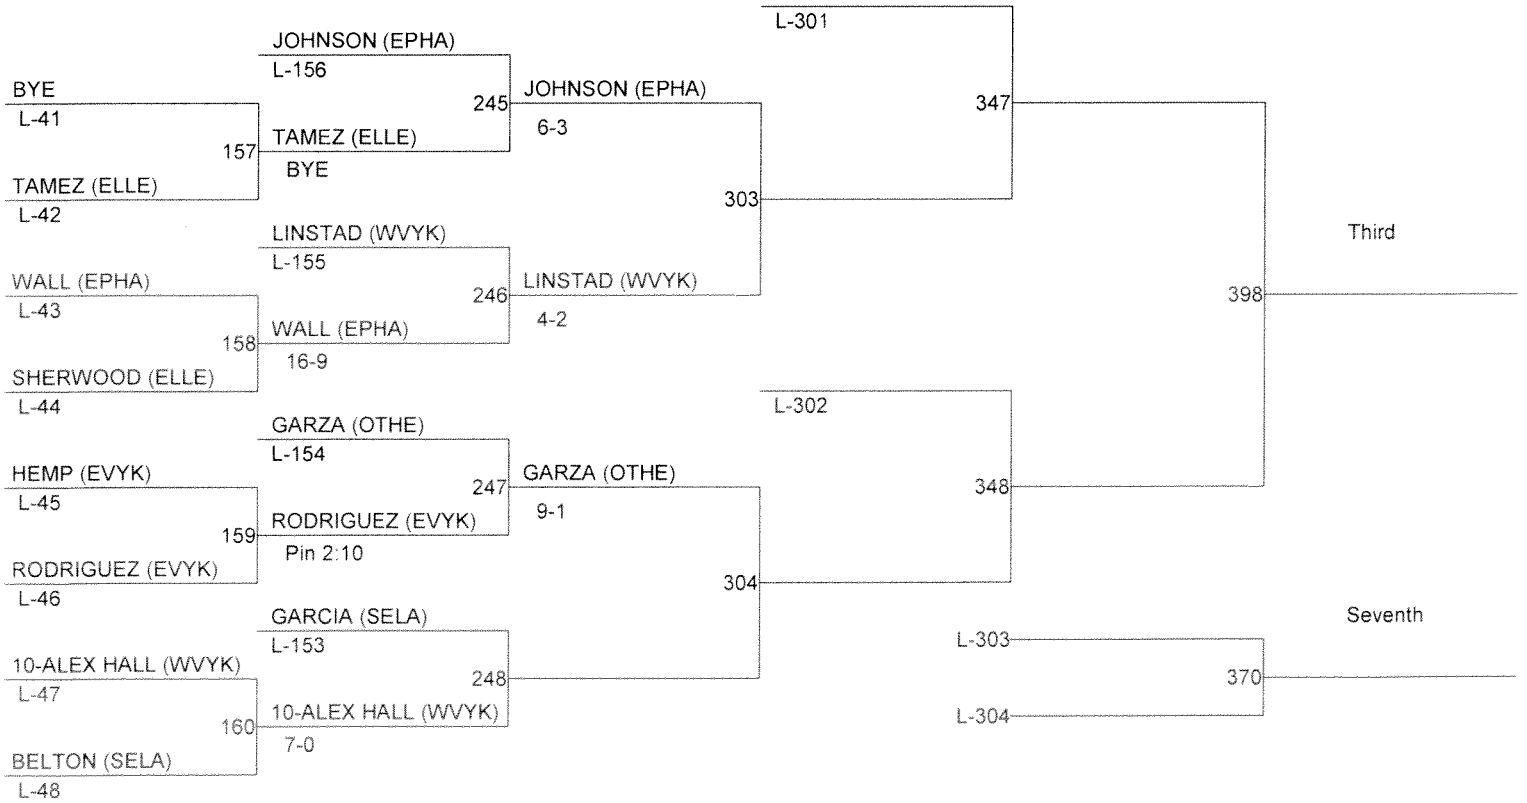

2014 CWAC DISTRICT 5/6 WRESTLING CHAMPIONSHIPS

Weight Class : 138