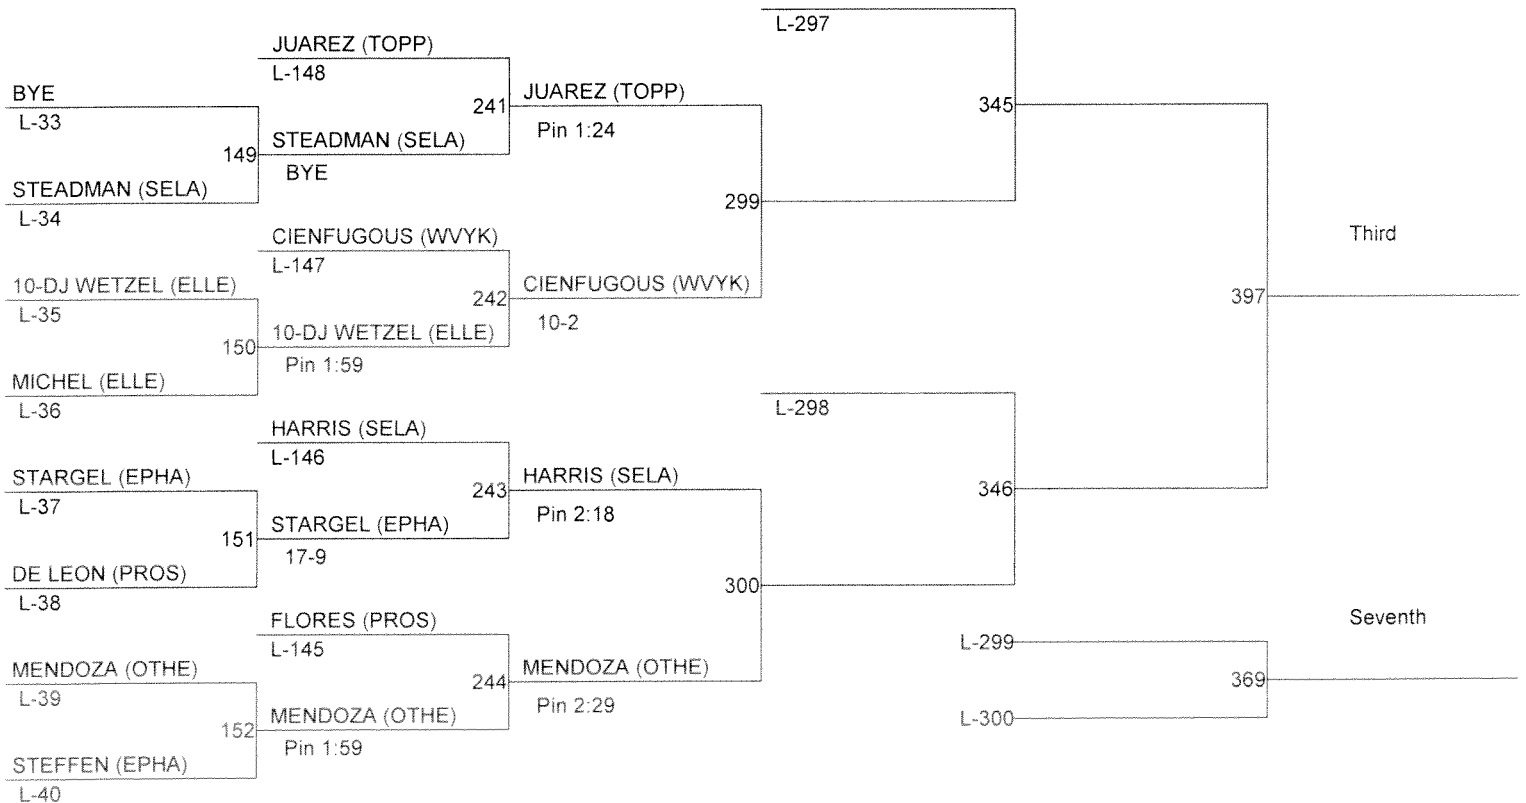

2014 CWAC DISTRICT 5/6 WRESTLING CHAMPIONSHIPS

Weight Class : 132