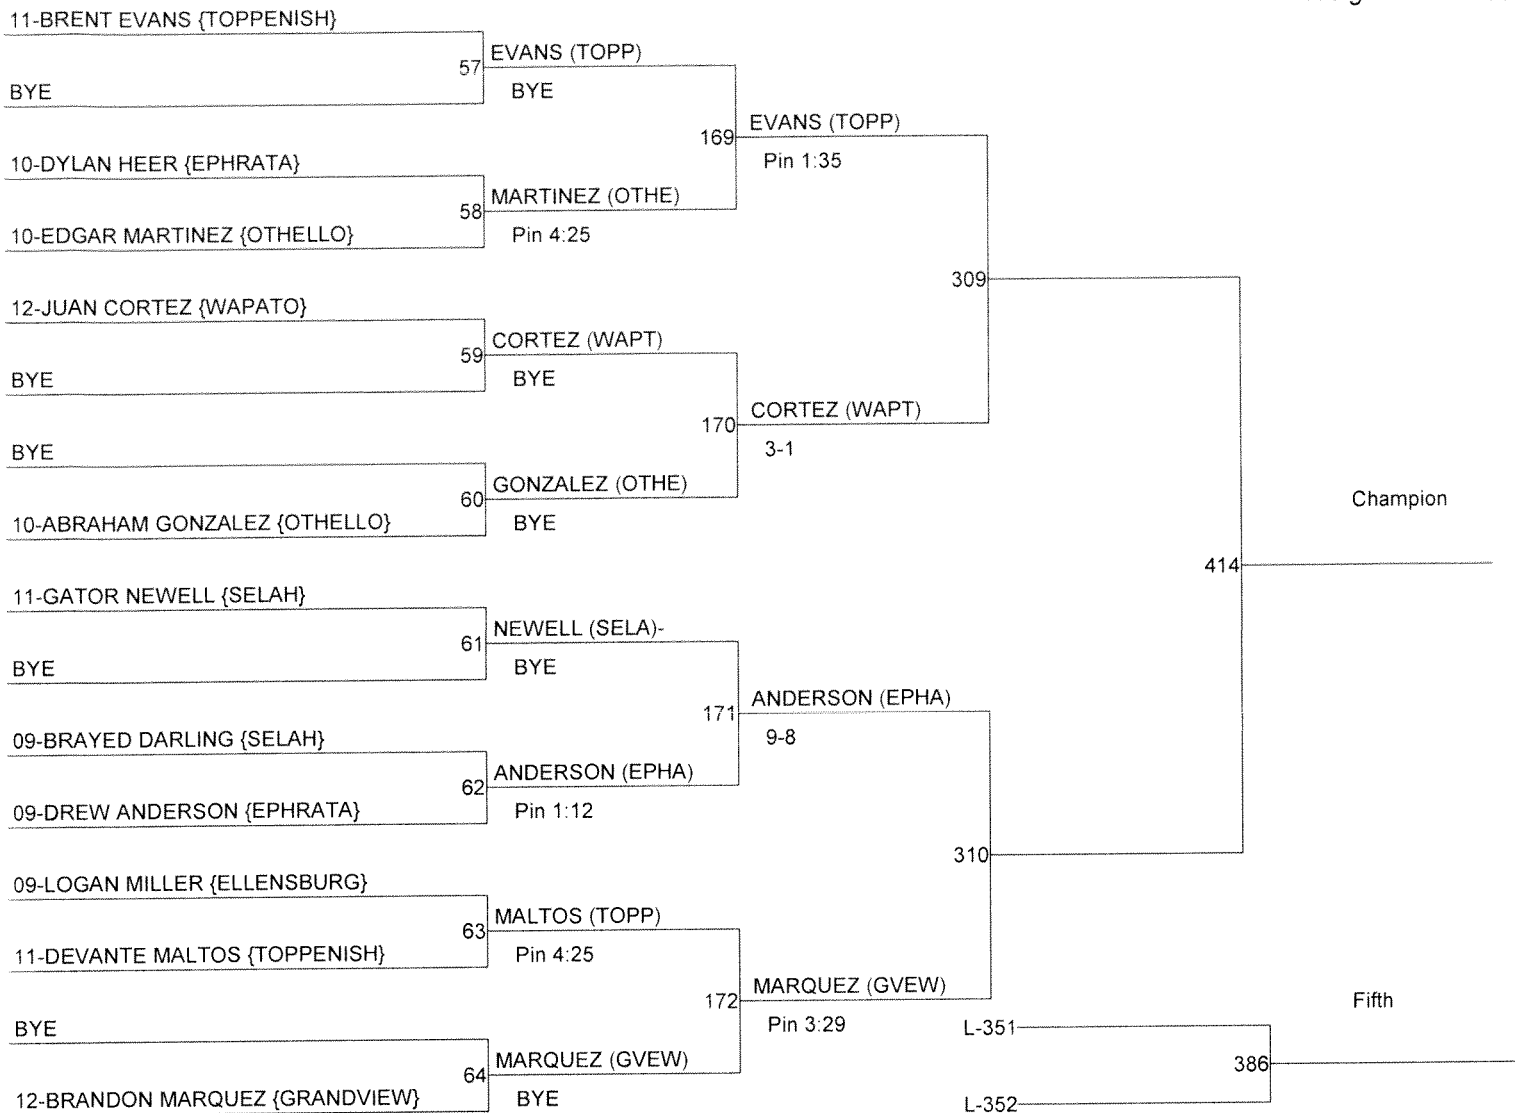

2014 CWAC DISTRICT 5/6 WRESTLING CHAMPIONSHIPS

Weight Class : 152