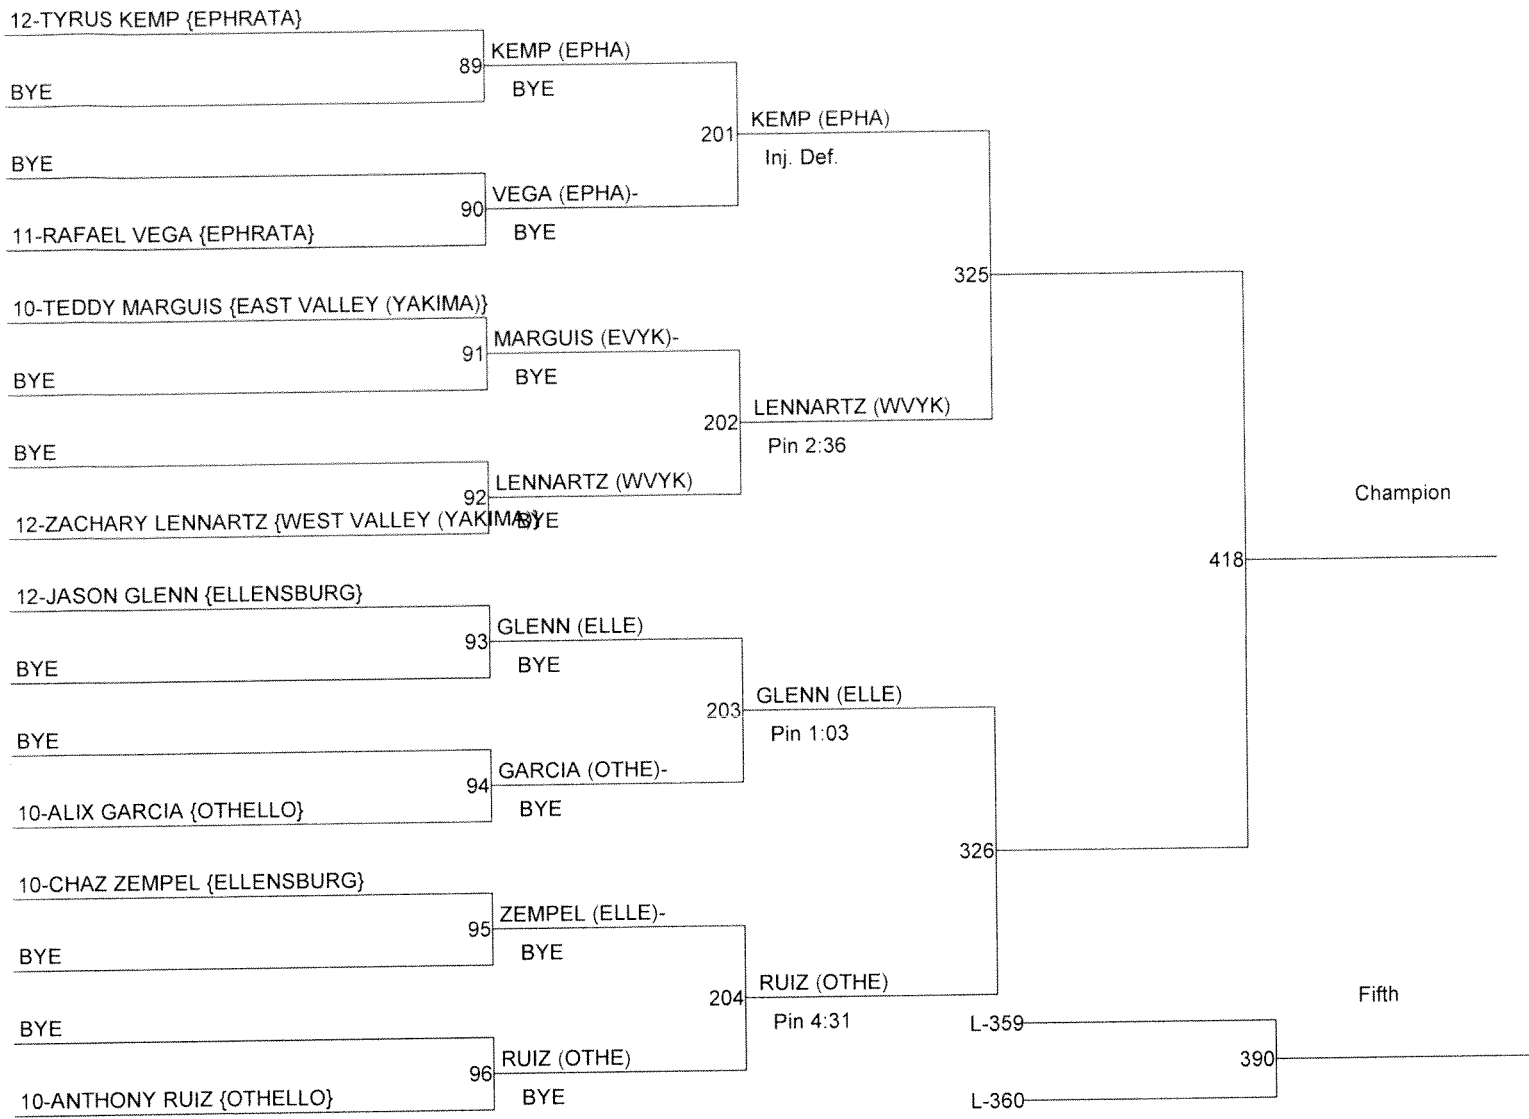

2014 CWAC DISTRICT 5/6 WRESTLING CHAMPIONSHIPS

Weight Class : **195**