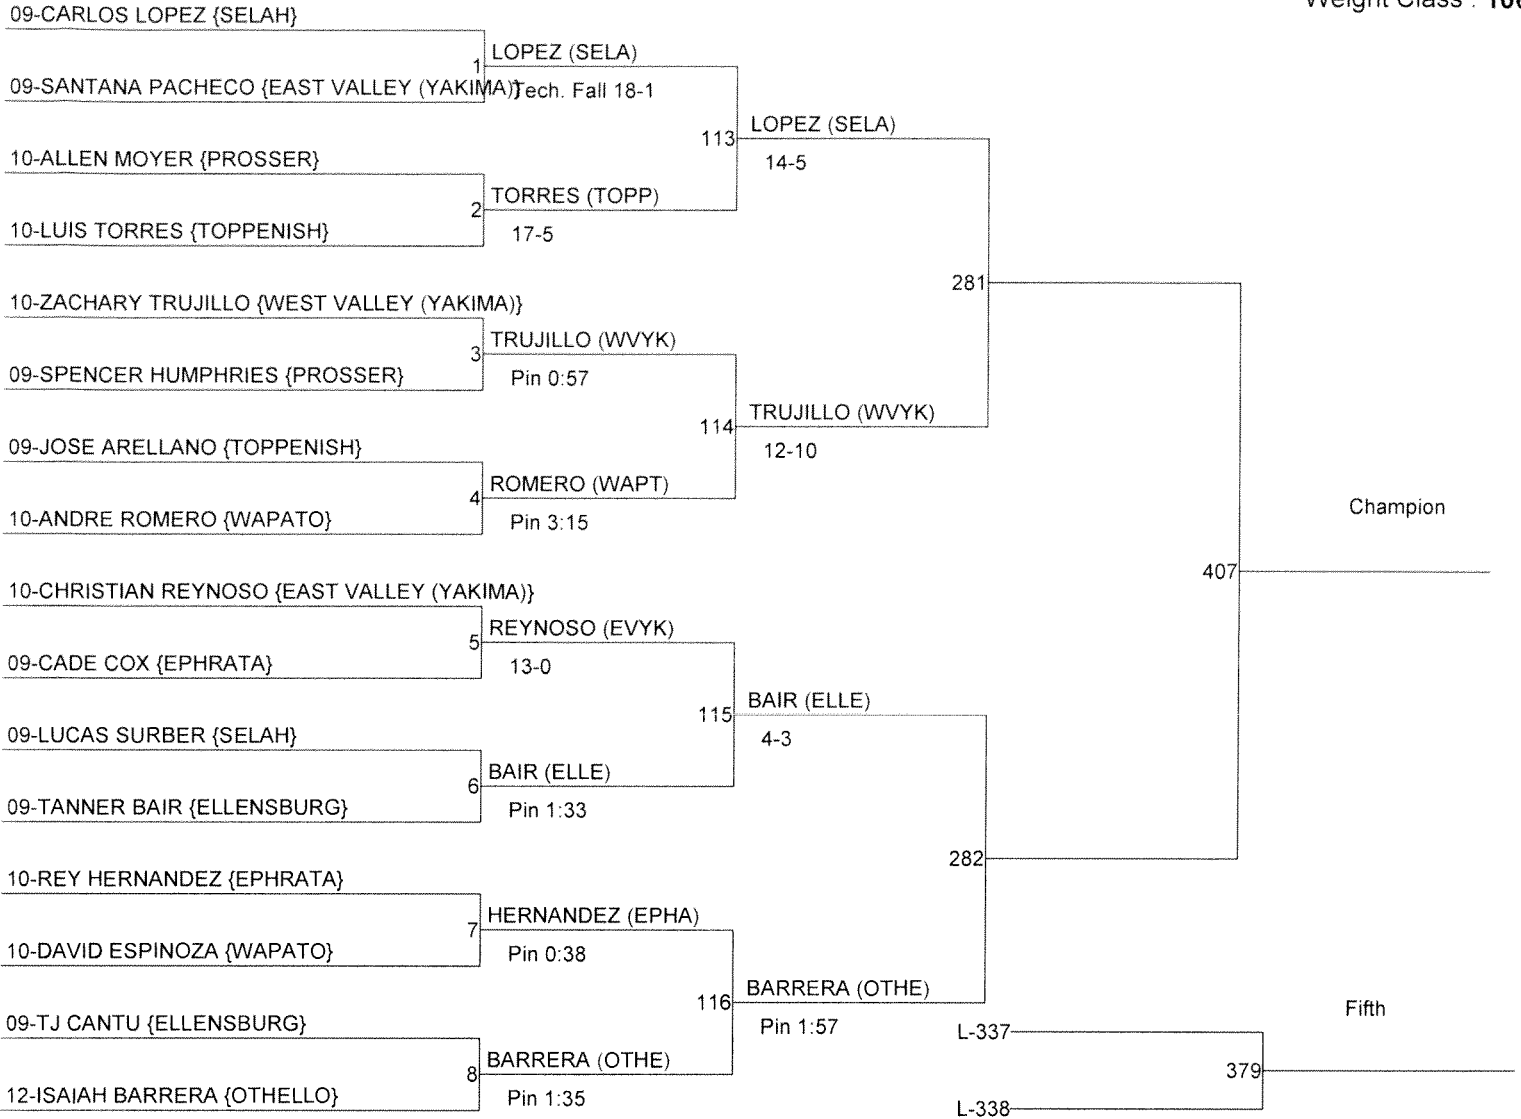

2014 CWAC DISTRICT 5/6 WRESTLING CHAMPIONSHIPS

1..OTHELLO.....	170	6..WEST VALLEY (YAKIMA)...	65.5
2..TOPPENISH.....	146	7..WAPATO.....	48
3..EPHRATA.....	127	8..GRANDVIEW.....	36
4..ELLENSBURG.....	95	9..EAST VALLEY (YAKIMA)...	10.
5..SELAH.....	74.5	10..PROSSER.....	9

2014 CWAC DISTRICT 5/6 WRESTLING CHAMPIONSHIPS

Weight Class : 106