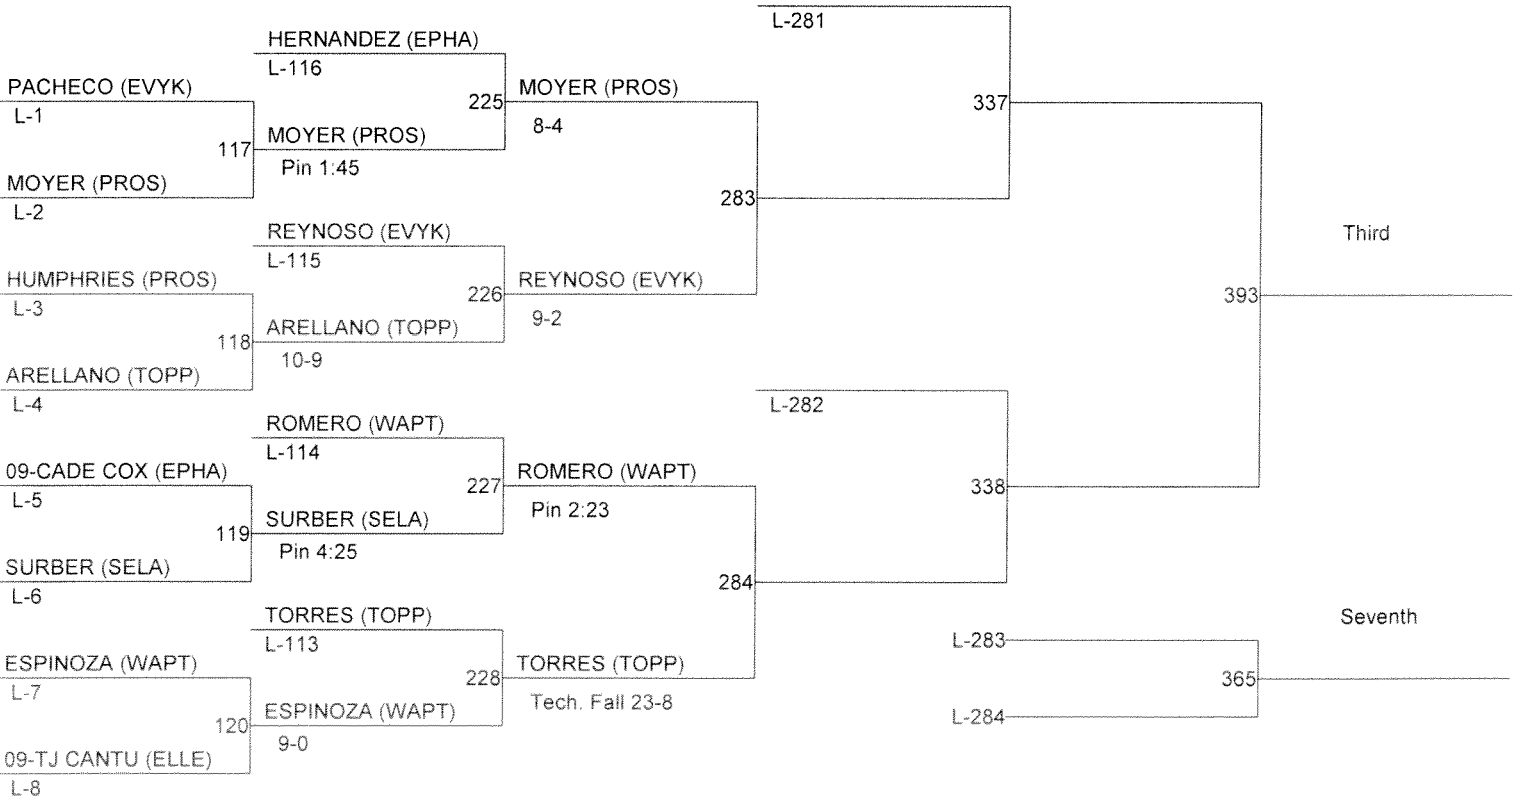

2014 CWAC DISTRICT 5/6 WRESTLING CHAMPIONSHIPS

1..OTHELLO.....	170	6..WEST VALLEY (YAKIMA)...	65.5
2..TOPPENISH.....	146	7..WAPATO.....	48
3..EPHRATA.....	127	8..GRANDVIEW.....	36
4..ELLENSBURG.....	95	9..EAST VALLEY (YAKIMA)...	10.
5..SELAH.....	74.5	10..PROSSER.....	9

2014 CWAC DISTRICT 5/6 WRESTLING CHAMPIONSHIPS

Weight Class : 106