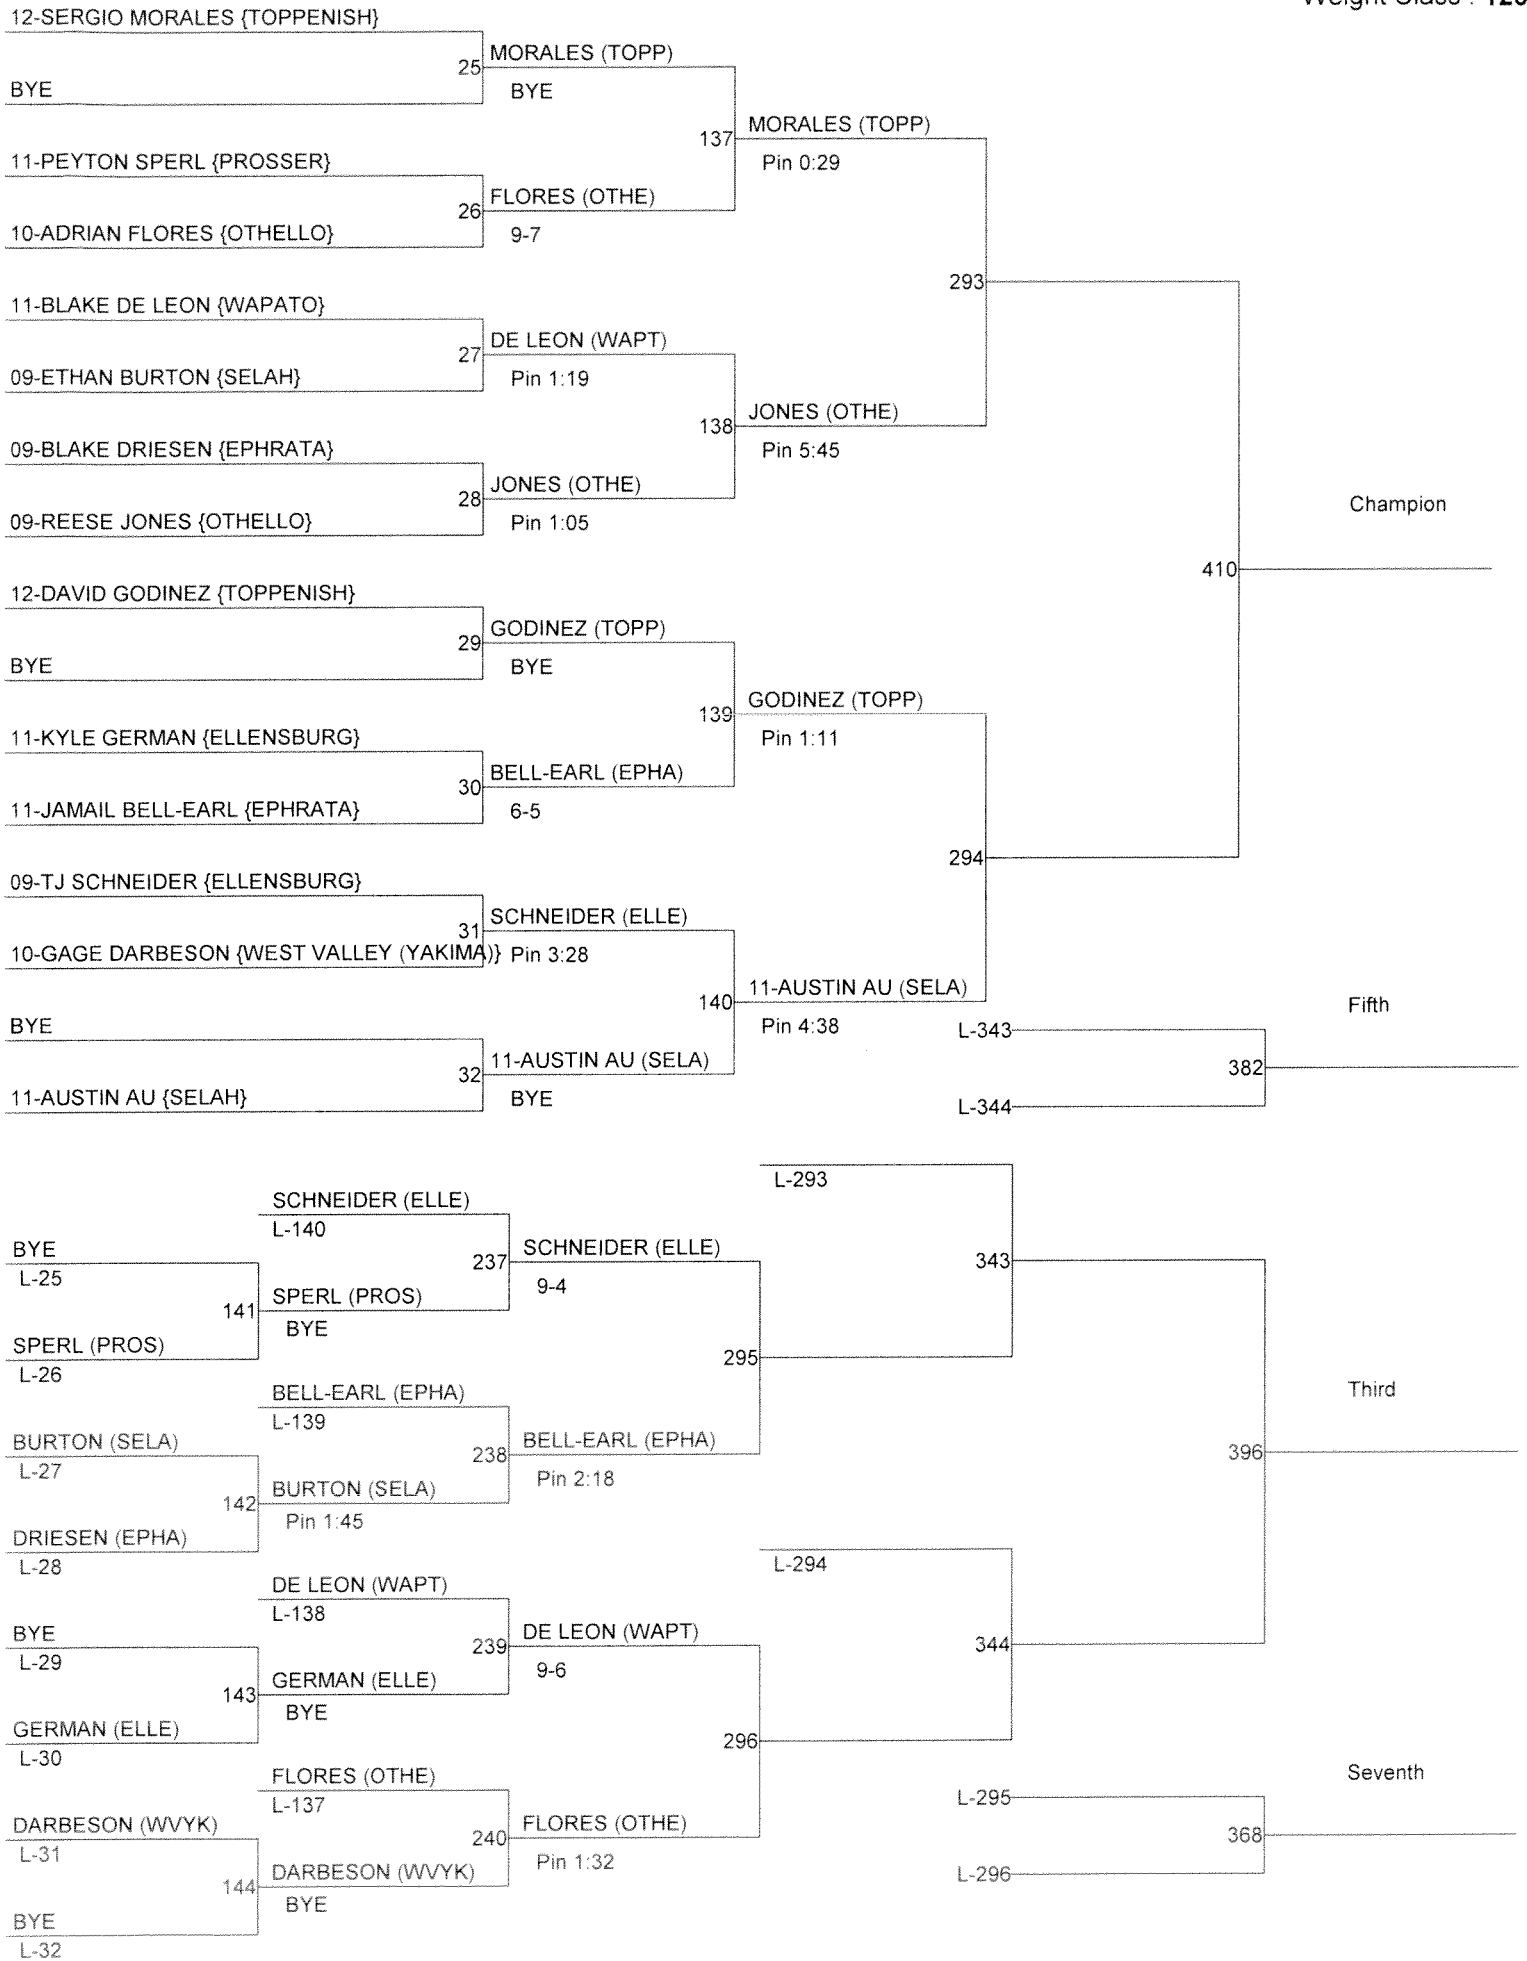

2014 CWAC DISTRICT 5/6 WRESTLING CHAMPIONSHIPS

Weight Class : 126