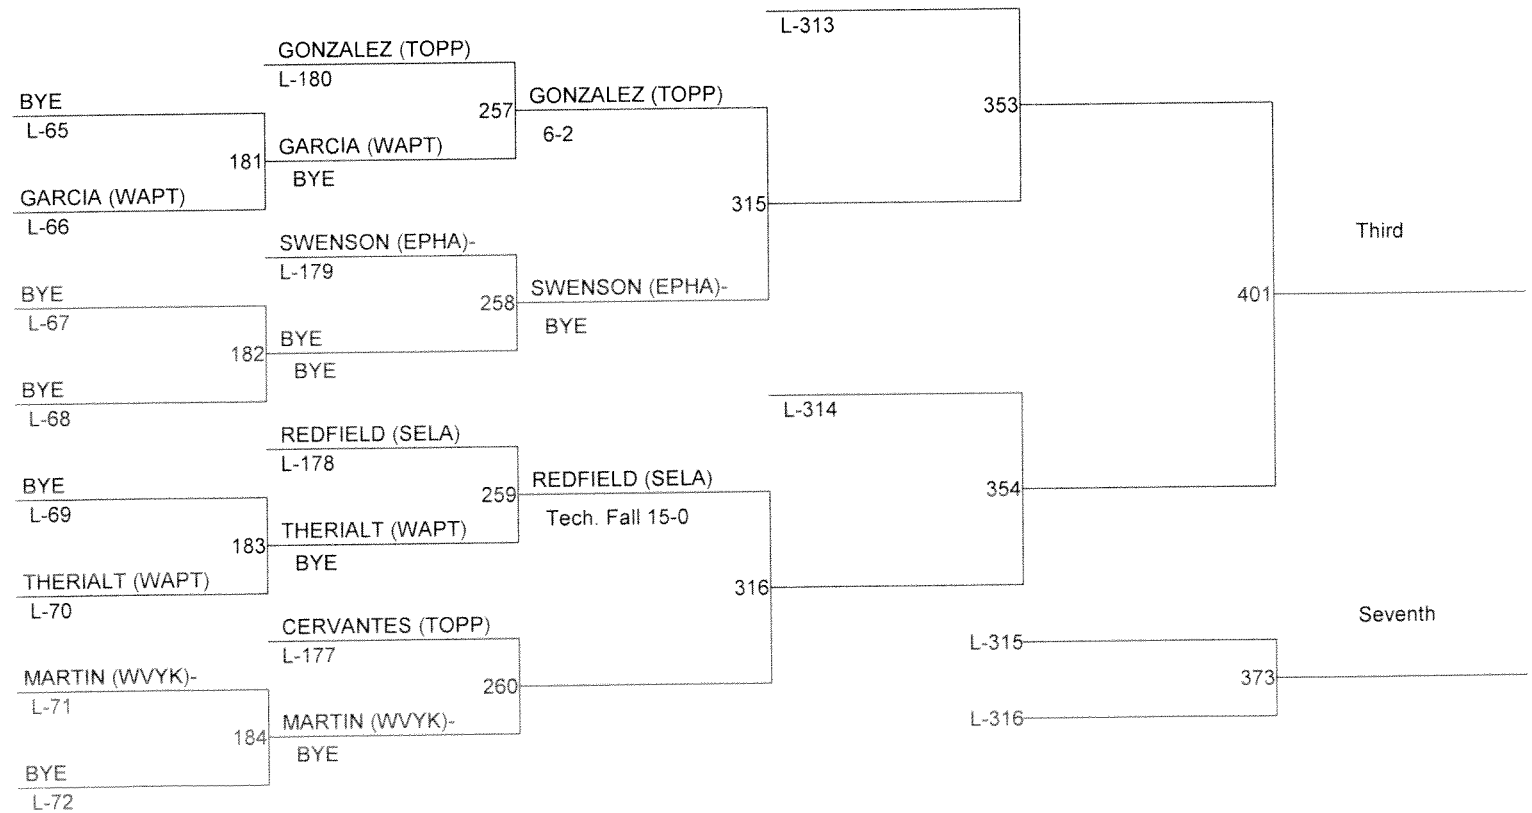

2014 CWAC DISTRICT 5/6 WRESTLING CHAMPIONSHIPS

Weight Class : 160