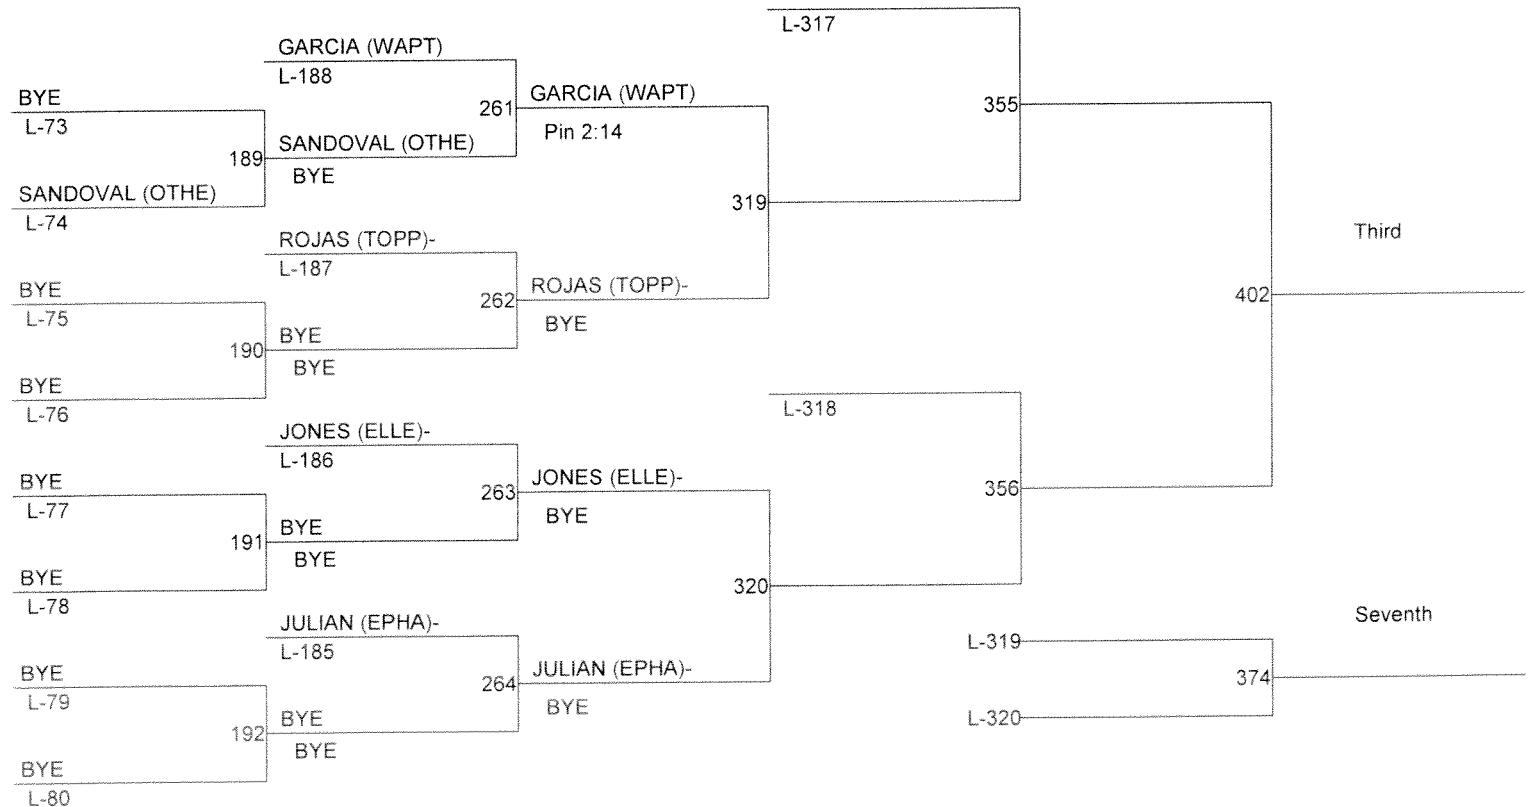

2014 CWAC DISTRICT 5/6 WRESTLING CHAMPIONSHIPS

Weight Class : 170