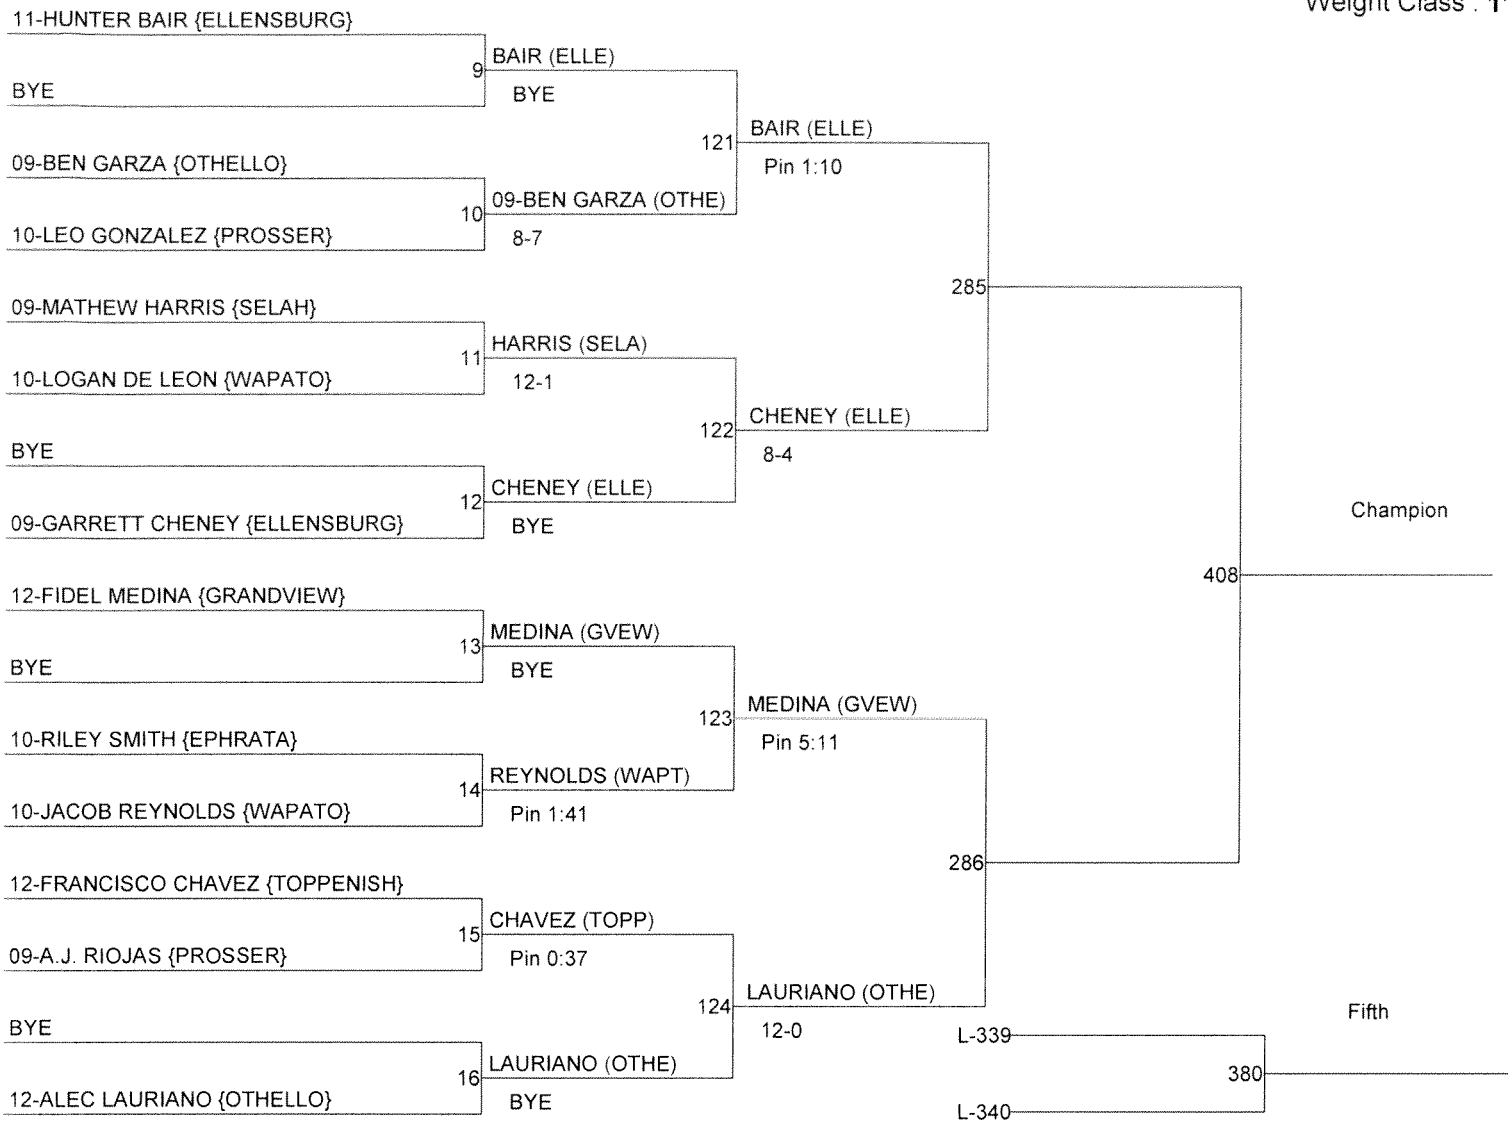

2014 CWAC DISTRICT 5/6 WRESTLING CHAMPIONSHIPS

1..OTHELLO.....	170	6..WEST VALLEY (YAKIMA)...	65.5
2..TOPPENISH.....	146	7..WAPATO.....	48
3..EPHRATA.....	127	8..GRANDVIEW.....	36
4..ELLENSBURG.....	95	9..EAST VALLEY (YAKIMA)...	10.
5..SELAH.....	74.5	10..PROSSER.....	9

2014 CWAC DISTRICT 5/6 WRESTLING CHAMPIONSHIPS

Weight Class : 106

2014 CWAC DISTRICT 5/6 WRESTLING CHAMPIONSHIPS

Weight Class : 113

2014 CWAC DISTRICT 5/6 WRESTLING CHAMPIONSHIPS

Weight Class : 120

2014 CWAC DISTRICT 5/6 WRESTLING CHAMPIONSHIPS

Weight Class : 285