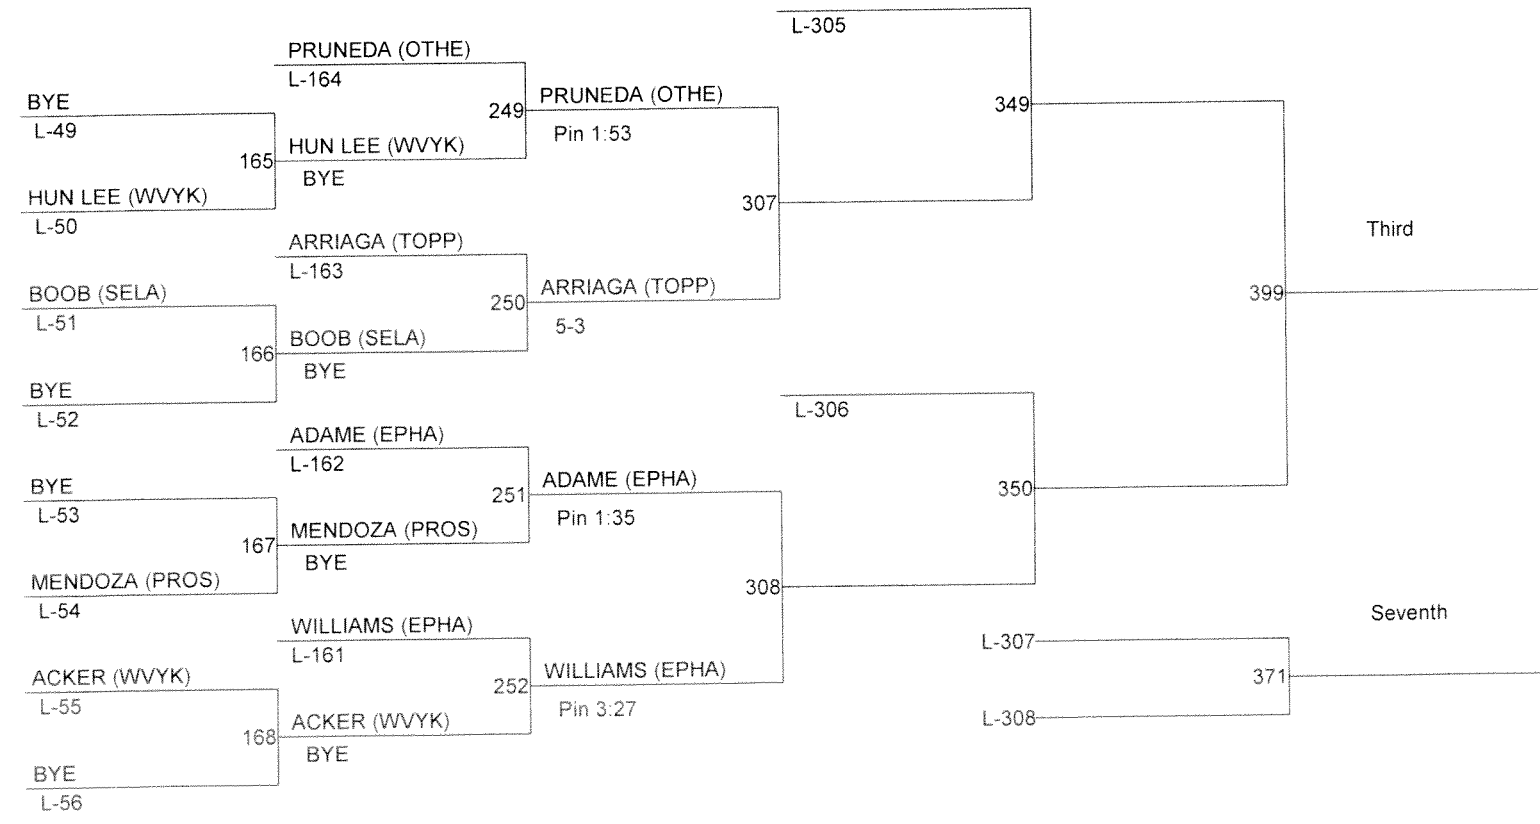

2014 CWAC DISTRICT 5/6 WRESTLING CHAMPIONSHIPS

Weight Class : **145**