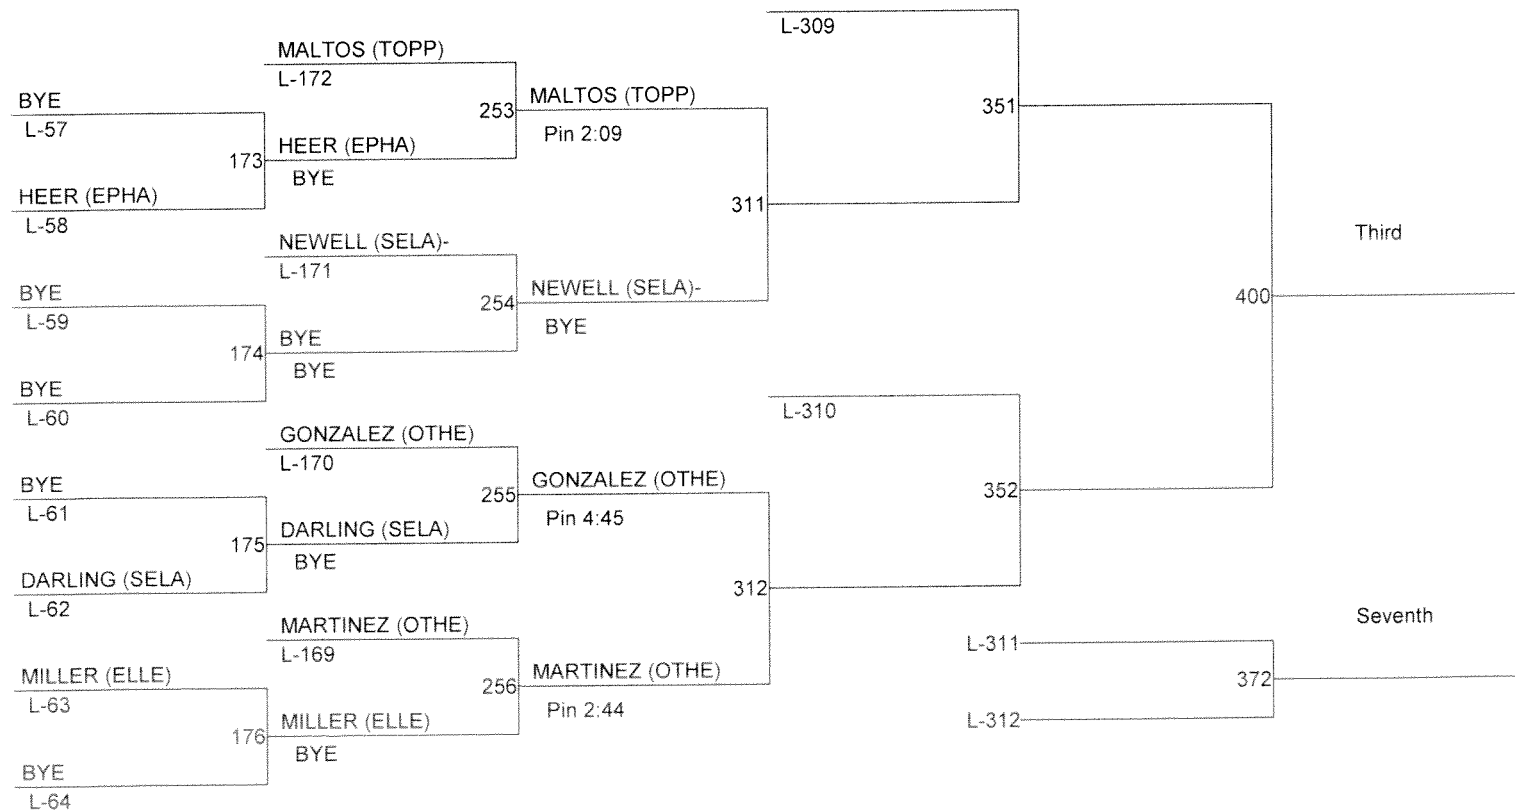

2014 CWAC DISTRICT 5/6 WRESTLING CHAMPIONSHIPS

Weight Class : 152