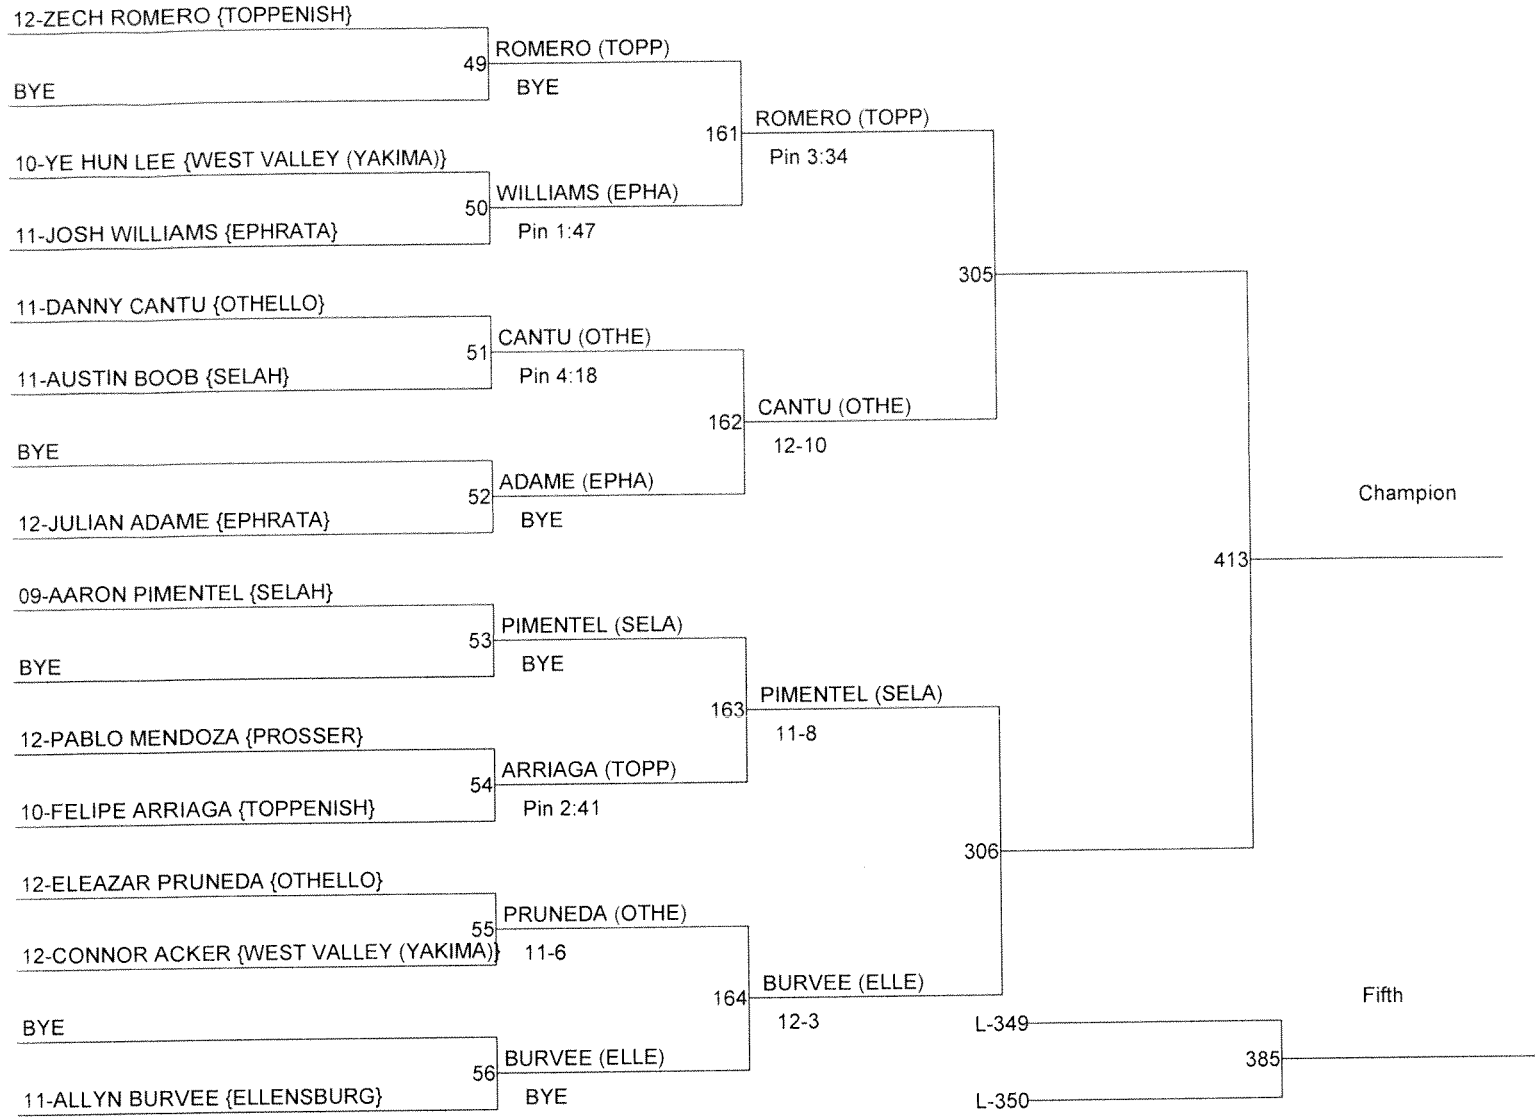

2014 CWAC DISTRICT 5/6 WRESTLING CHAMPIONSHIPS

Weight Class : **145**