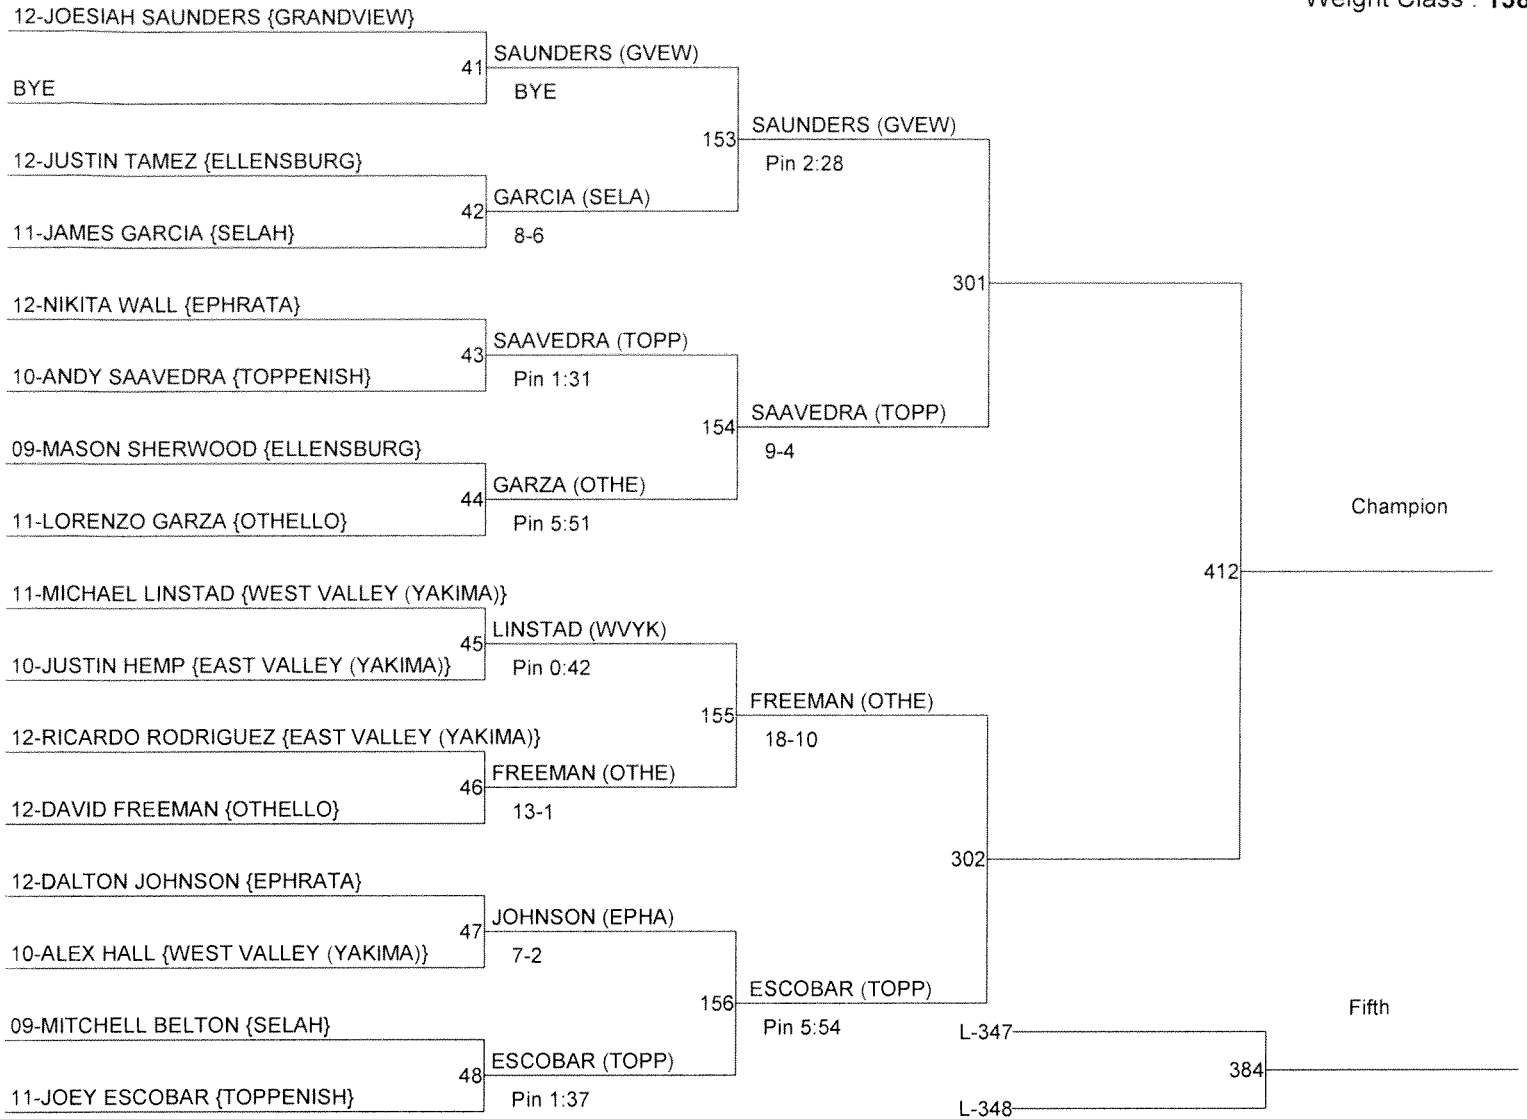

Weight Class : 126

2014 CWAC DISTRICT 5/6 WRESTLING CHAMPIONSHIPS

Weight Class : 132

2014 CWAC DISTRICT 5/6 WRESTLING CHAMPIONSHIPS

Weight Class : 138

2014 CWAC DISTRICT 5/6 WRESTLING CHAMPIONSHIPS

Weight Class : **145**