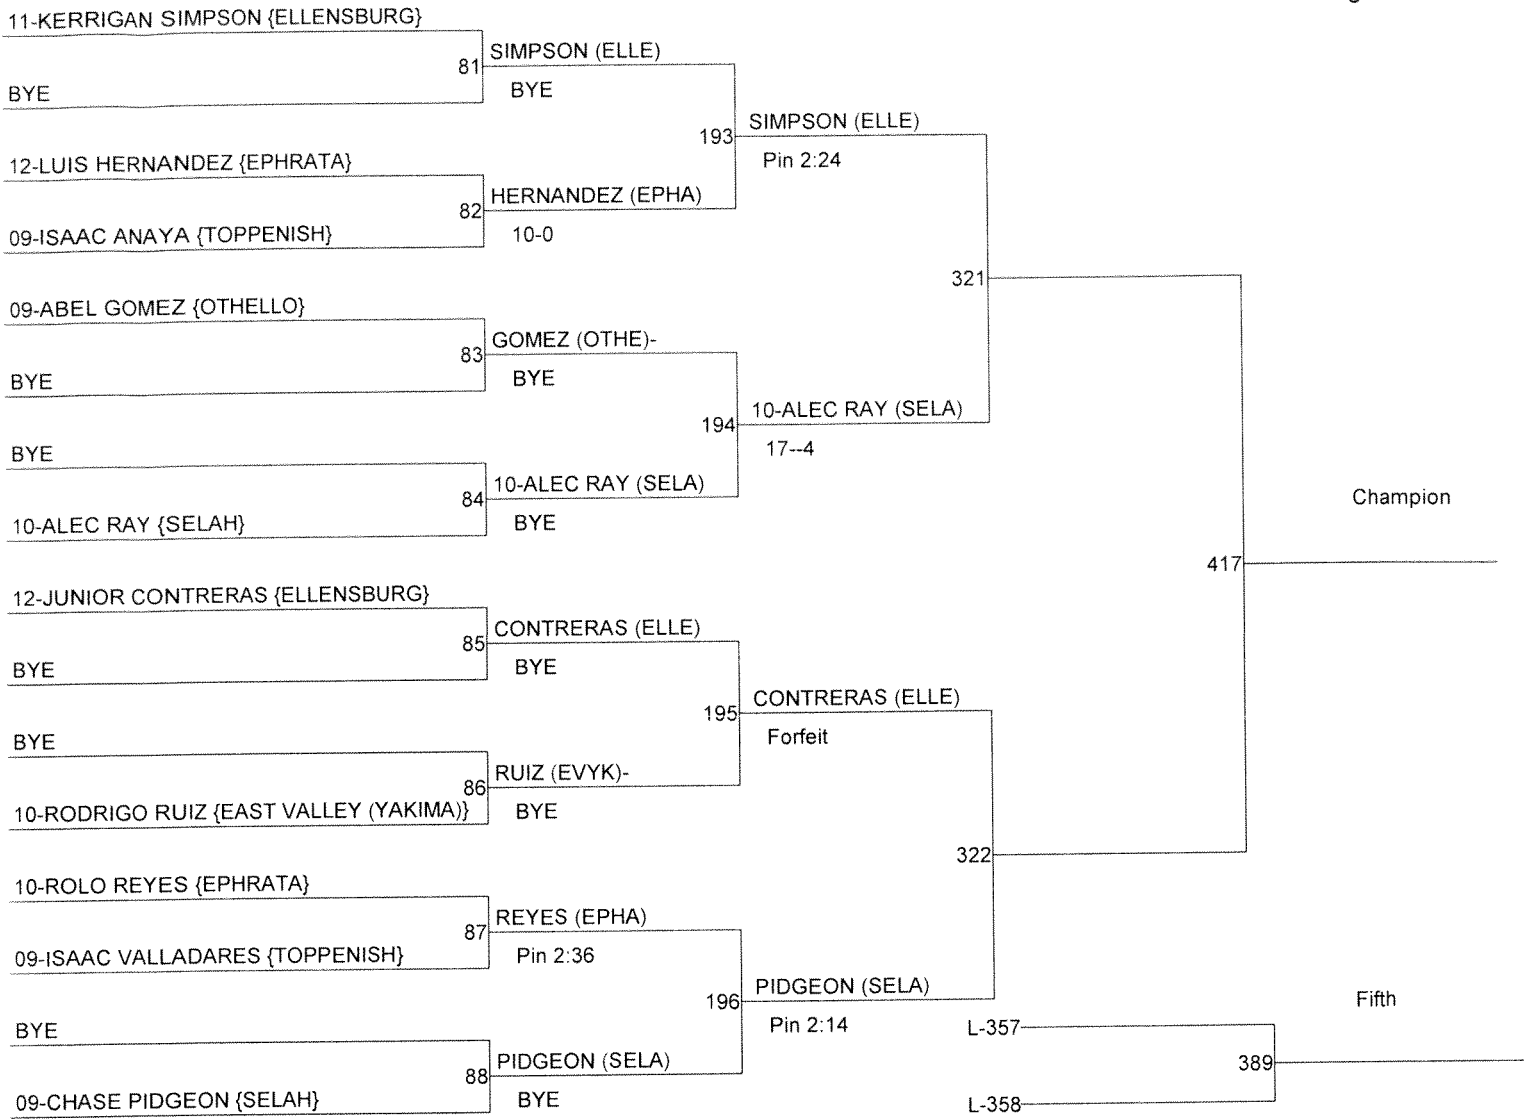

2014 CWAC DISTRICT 5/6 WRESTLING CHAMPIONSHIPS

Weight Class : **182**