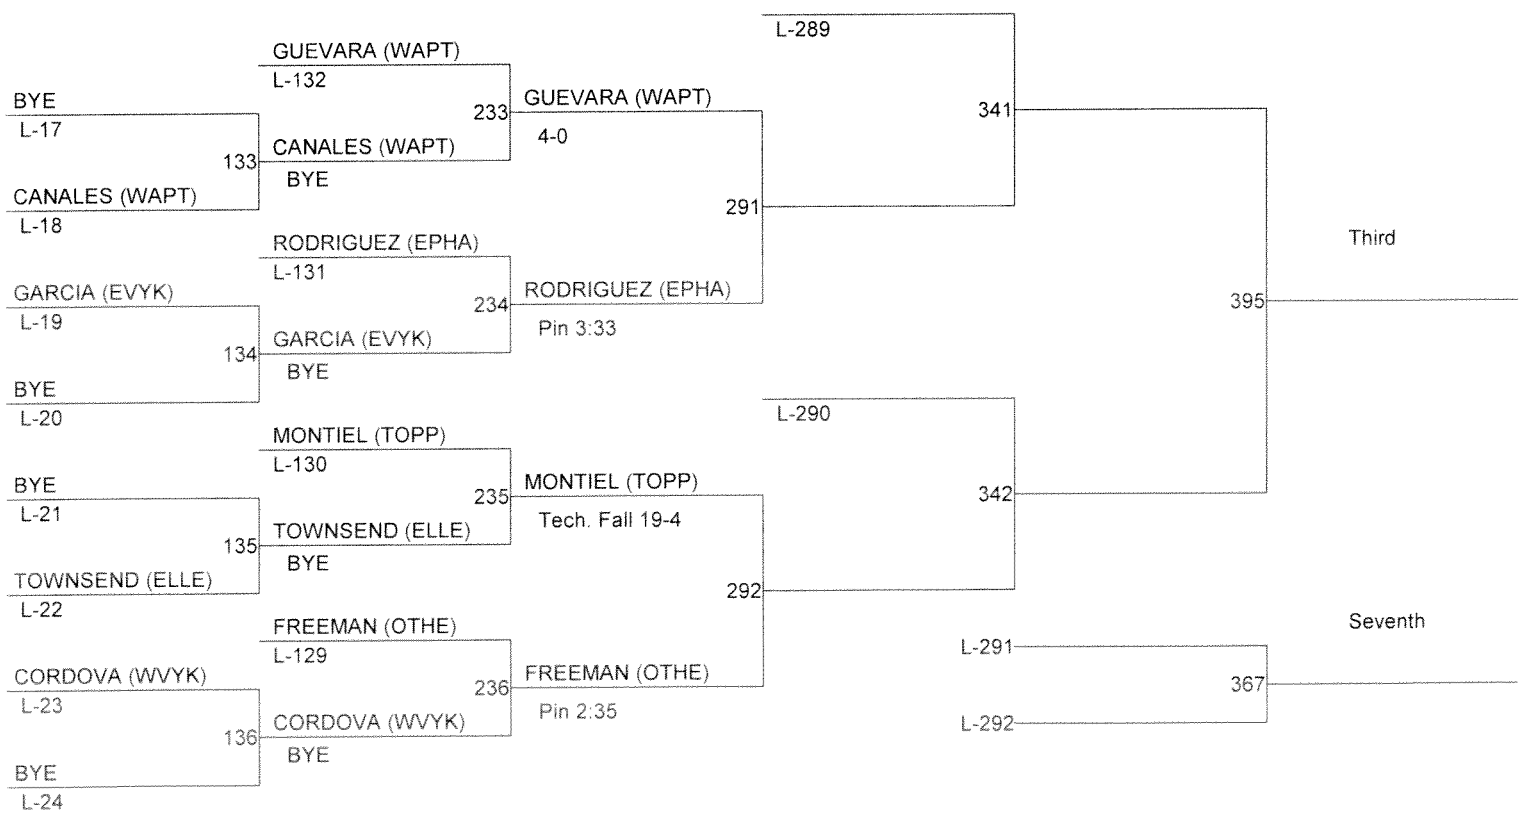

2014 CWAC DISTRICT 5/6 WRESTLING CHAMPIONSHIPS

Weight Class : 106

2014 CWAC DISTRICT 5/6 WRESTLING CHAMPIONSHIPS

Weight Class : 113

2014 CWAC DISTRICT 5/6 WRESTLING CHAMPIONSHIPS

Weight Class : 120

2014 CWAC DISTRICT 5/6 WRESTLING CHAMPIONSHIPS