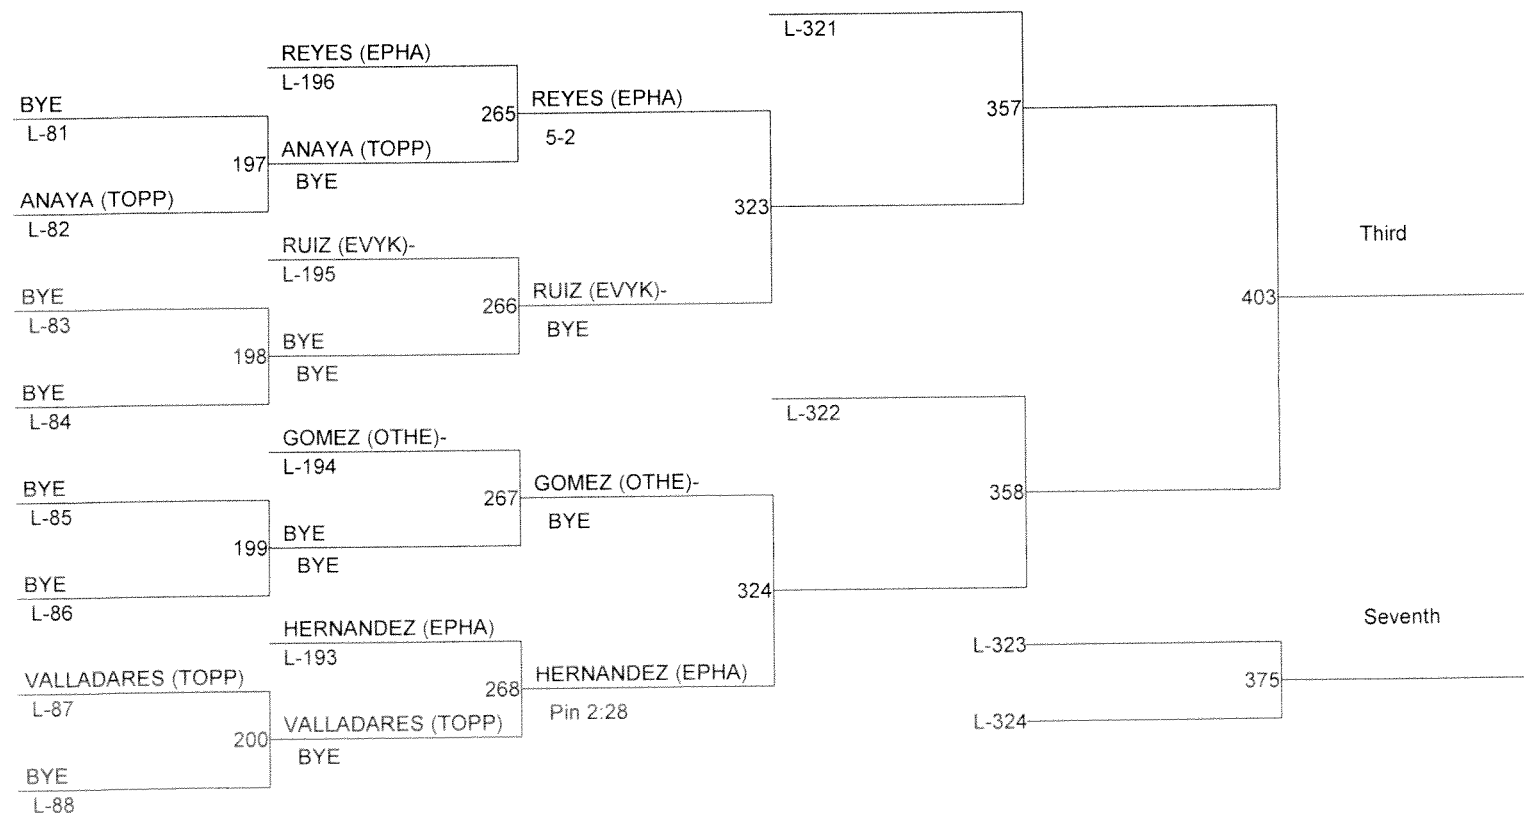

2014 CWAC DISTRICT 5/6 WRESTLING CHAMPIONSHIPS

Weight Class : **182**