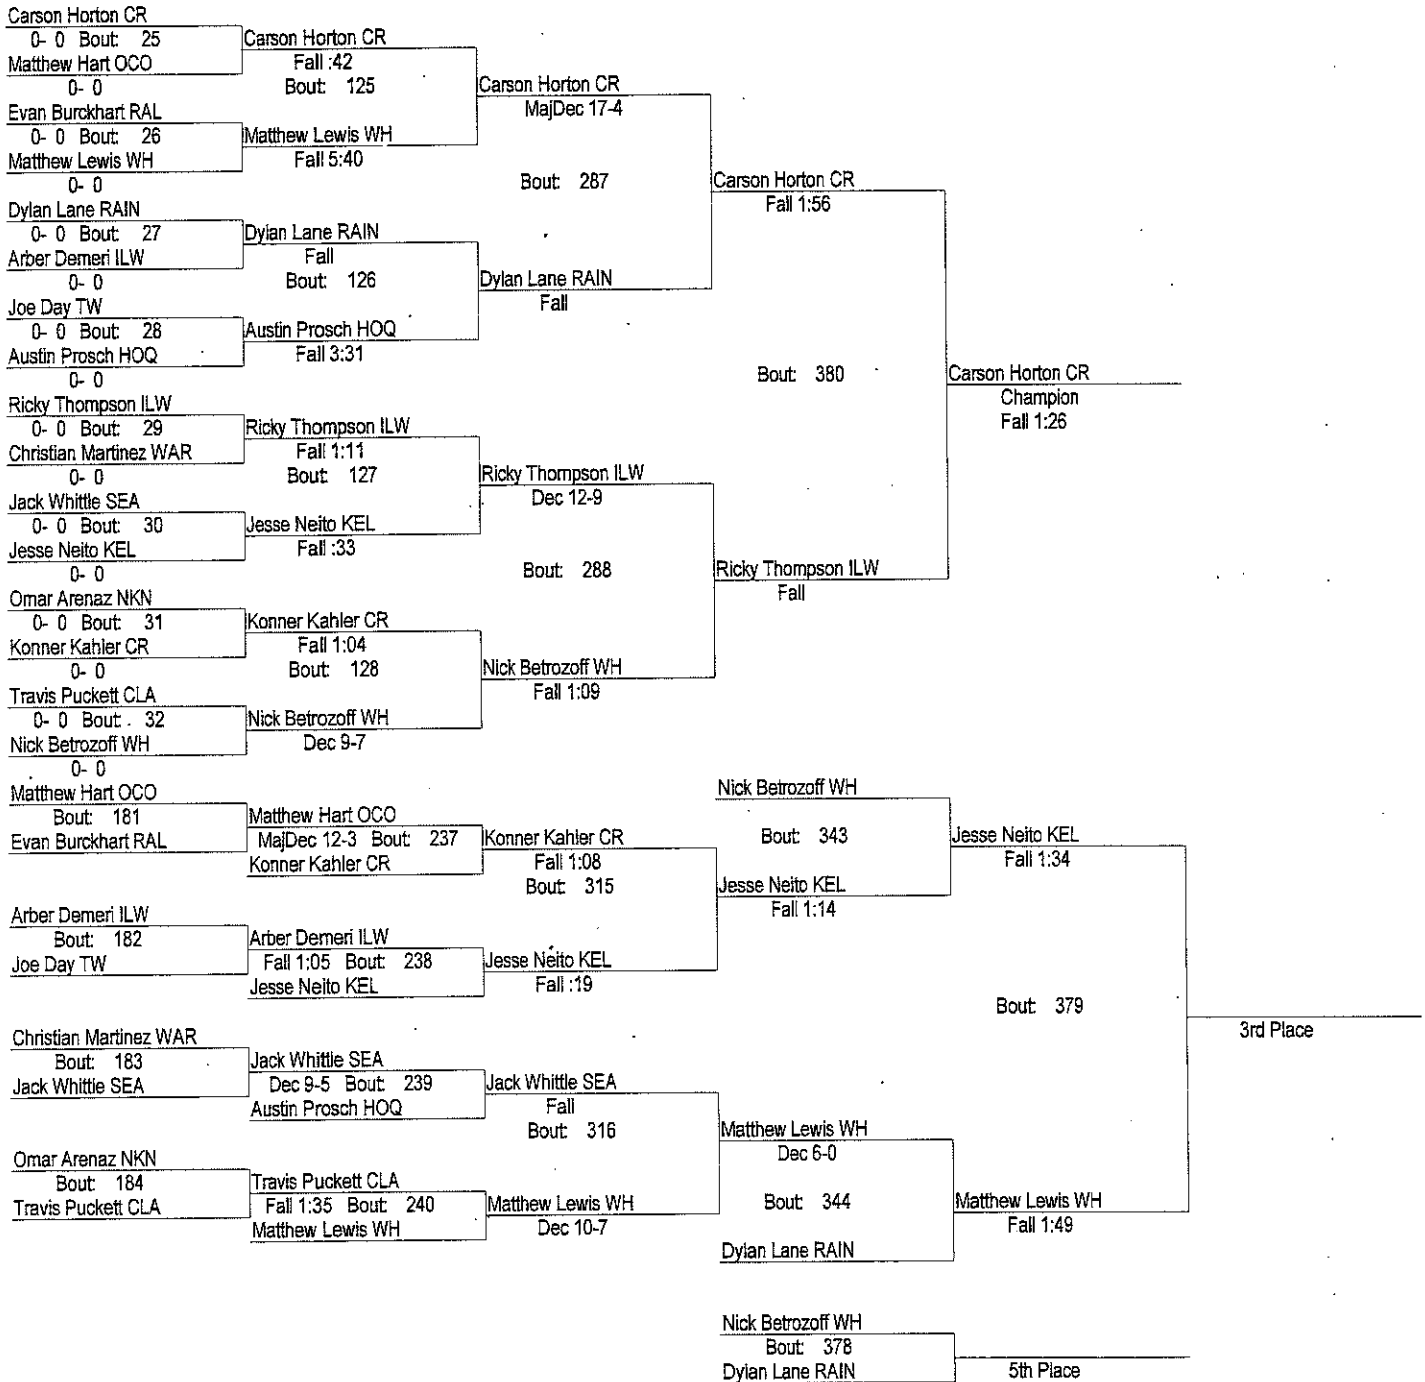

Iwaco High School 16-Way Wrestling Tournament

February 1st, 2014

126

- Place Winners -
1st Carson Horton CR 4- 0
2nd Ricky Thompson ILW 3- 1
3rd 3- 1
4th 3- 1

- Place Winners -
5th 4- 0
6th 3- 1