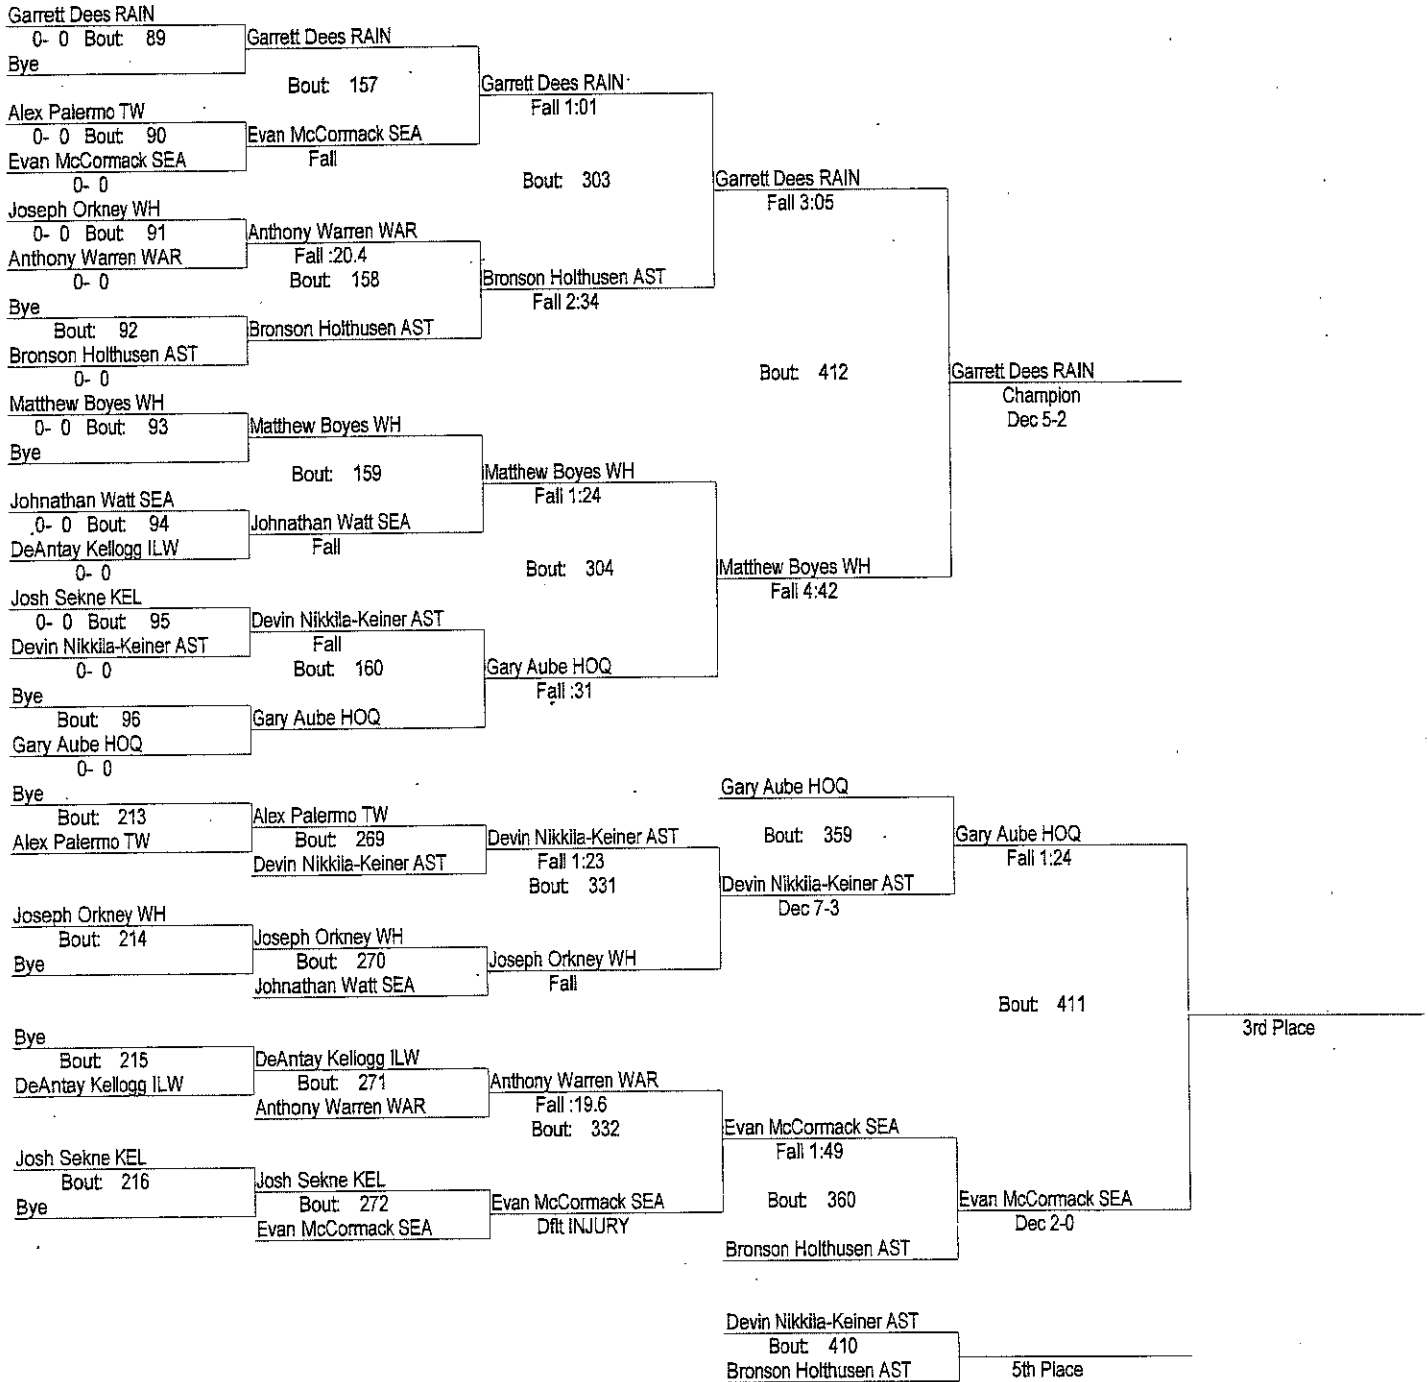

Ilwaco High School 16-Way Wrestling Tournament

February 1st, 2014

195

- Place Winners -
1st Garrett Dees RAIN
2nd Matthew Boyes WH
3rd
4th

3- 0
2- 1
2- 1
2- 1

- Place Winners -
5th
6th

3- 0
2- 1