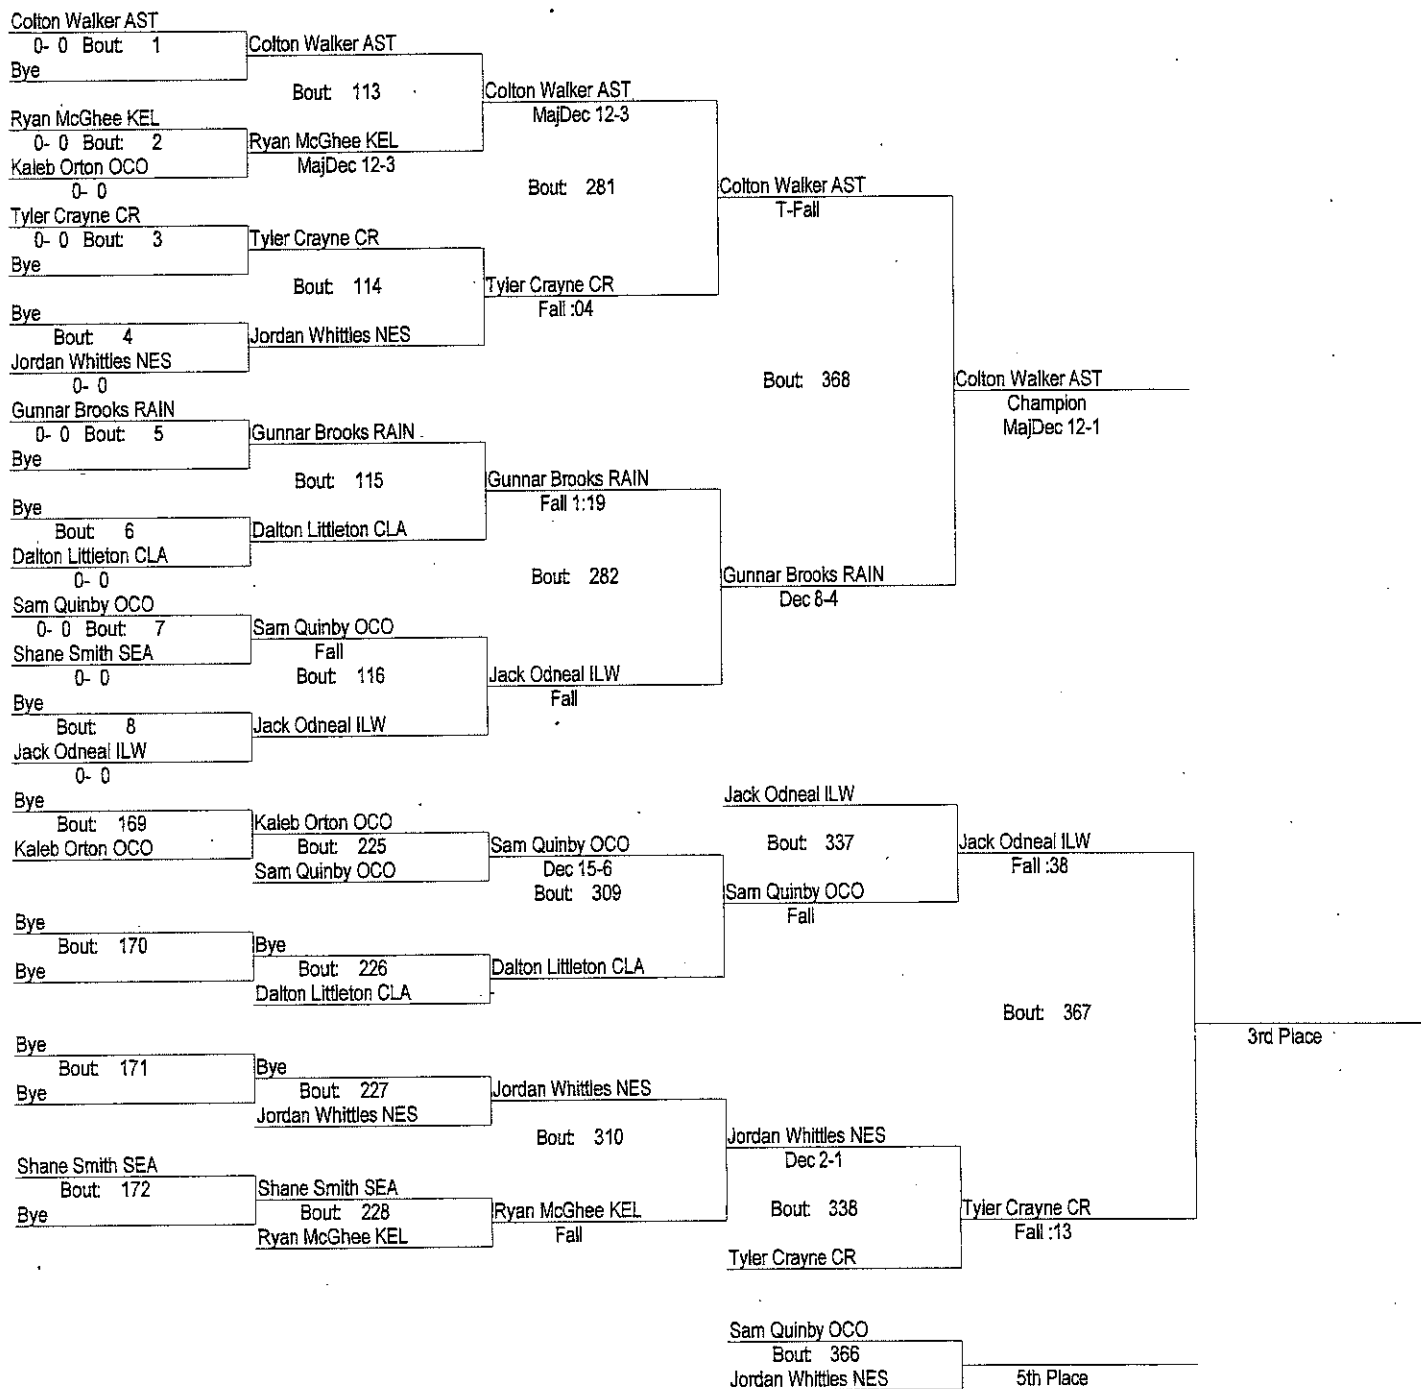

Ilwaco High School 16-Way Wrestling Tournament

February 1st, 2014

Place	Score	Name
1	221.50	*Rainier
2	128.50	*Ilwaco
3	121.50	*Astoria
4	109.00	*Hoquiam
5	108.00	*Willapa Harbor
6	102.00	*Castle Rock
7	100.50	*Kelso
8	80.00	*Ocosta
9	69.50	Neah-Kah-Nie
10	69.00	*R.A. Long
11	66.00	*Toledo-Winlock
12	62.00	Warrenton
13	50.00	*Seaside
14	44.00	*Nestucca
15	39.00	*Wahkiakum
16	34.50	*Clatskanie

Tie for 3^{RDs} @ individual weights
Tie for 5th @ individual weights

* Team has non-scoring wrestler

Ilwaco High School 16-Way Wrestling Tournament

February 1st, 2014

106

- Place Winners -
1st Colton Walker AST
2nd Gunnar Brooks RAIN
3rd
4th

3- 0
2- 1
2- 1
2- 1

- Place Winners -
5th
6th
3- 0
2- 1