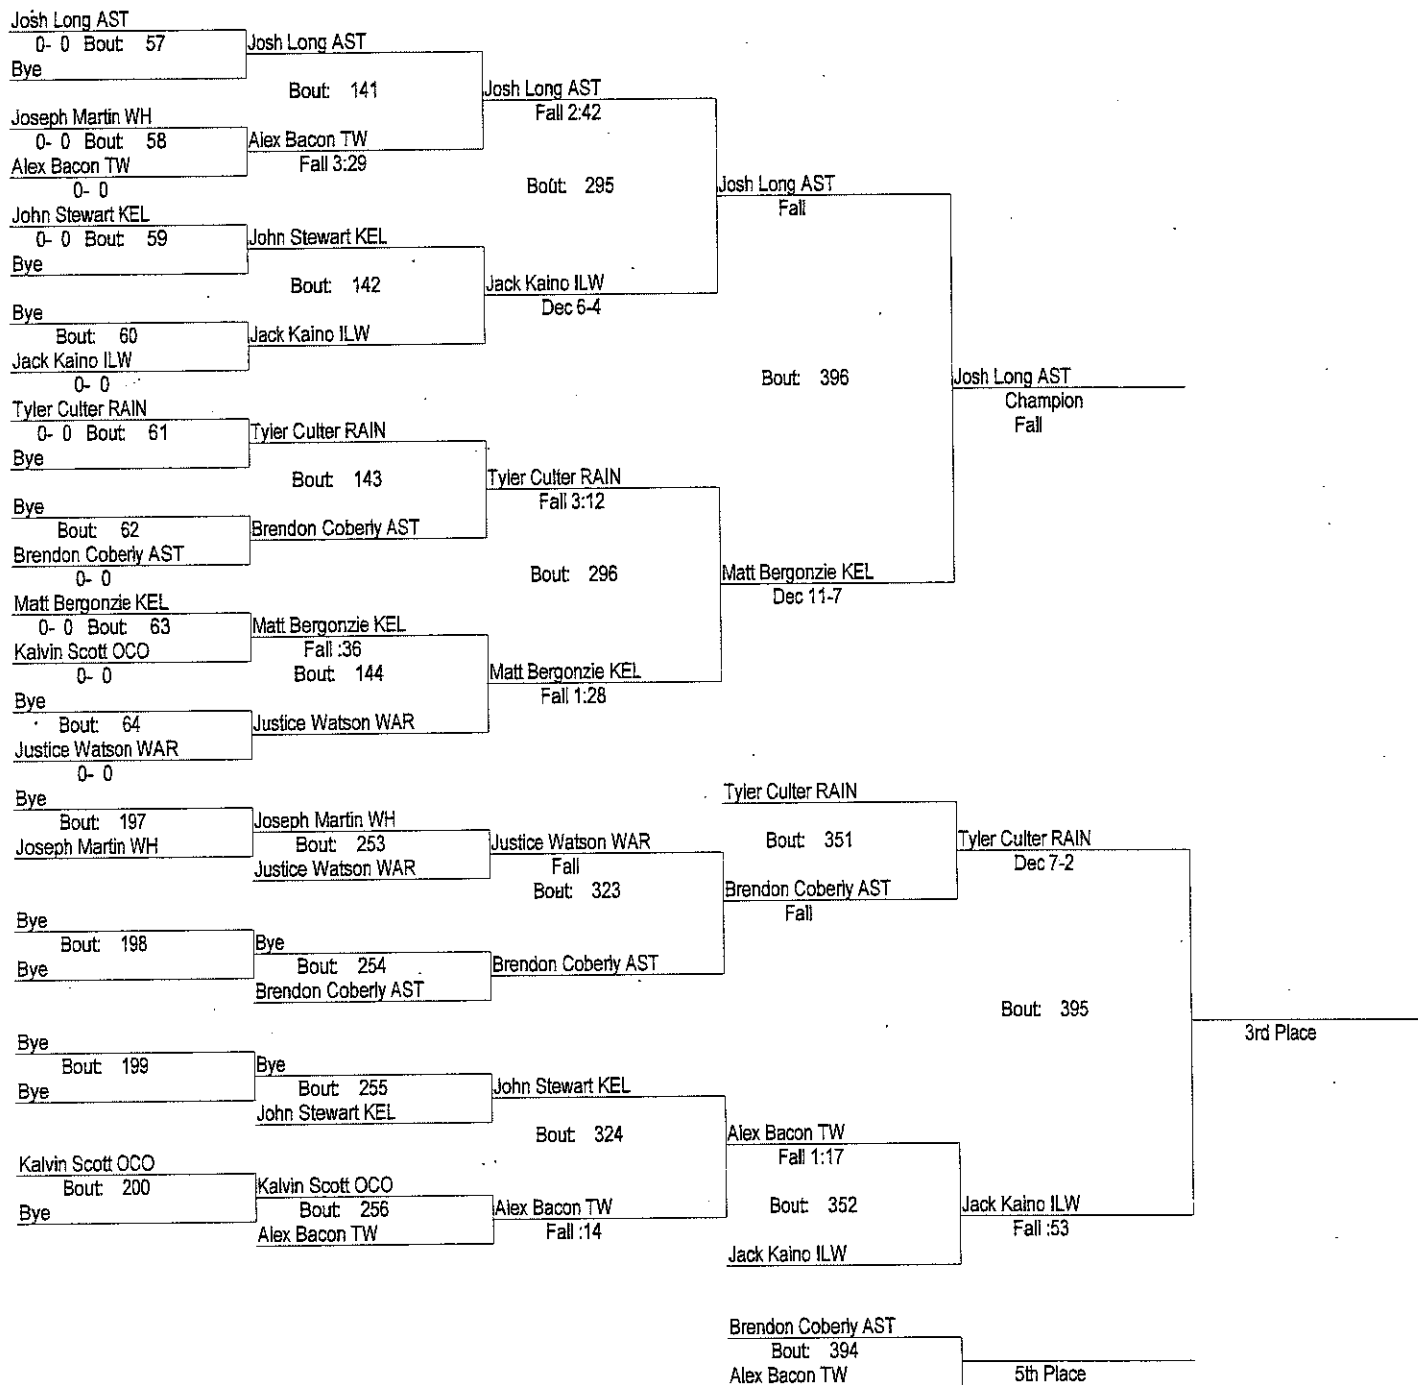

Ilwaco High School 16-Way Wrestling Tournament

February 1st, 2014

152

- Place Winners -
1st Josh Long AST 3- 0
2nd Matt Bergonzie KEL 3- 1
3rd 3- 1
4th 3- 1

- Place Winners -
5th 3- 0
6th 3- 1