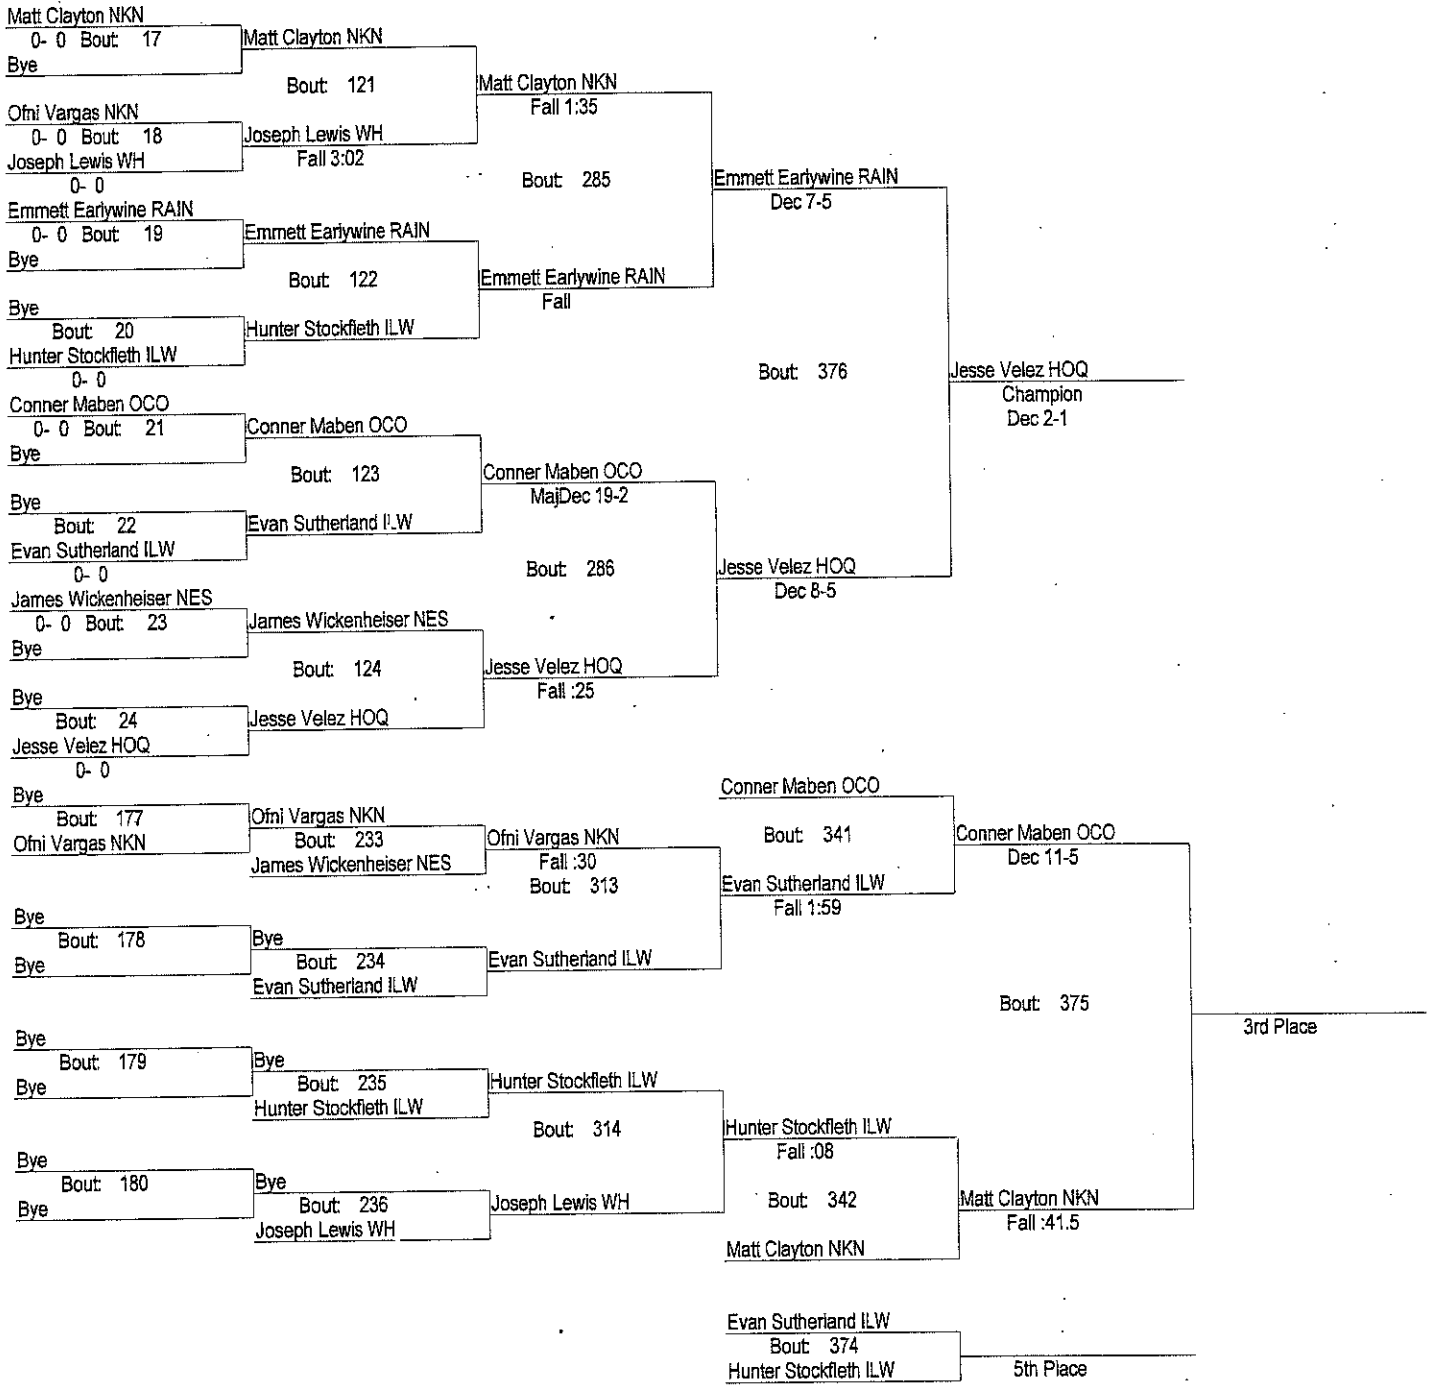

# Ilwaco High School 16-Way Wrestling Tournament

February 1st, 2014

113

- Place Winners -

1st Rogue Bergerson WAR	2- 0
2nd Justice Larson RAIN	2- 1
3rd	2- 1
4th	2- 1

- Place Winners -

5th	2- 0
6th	2- 1

# Ilwaco High School 16-Way Wrestling Tournament

February 1st, 2014

120

- Place Winners -  
 1st Jesse Velez HOQ 3- 0  
 2nd Emmett Earlywine RAIN 2- 1  
 3rd 2- 1  
 4th 2- 1

- Place Winners -  
 5th 3- 0  
 6th 2- 1