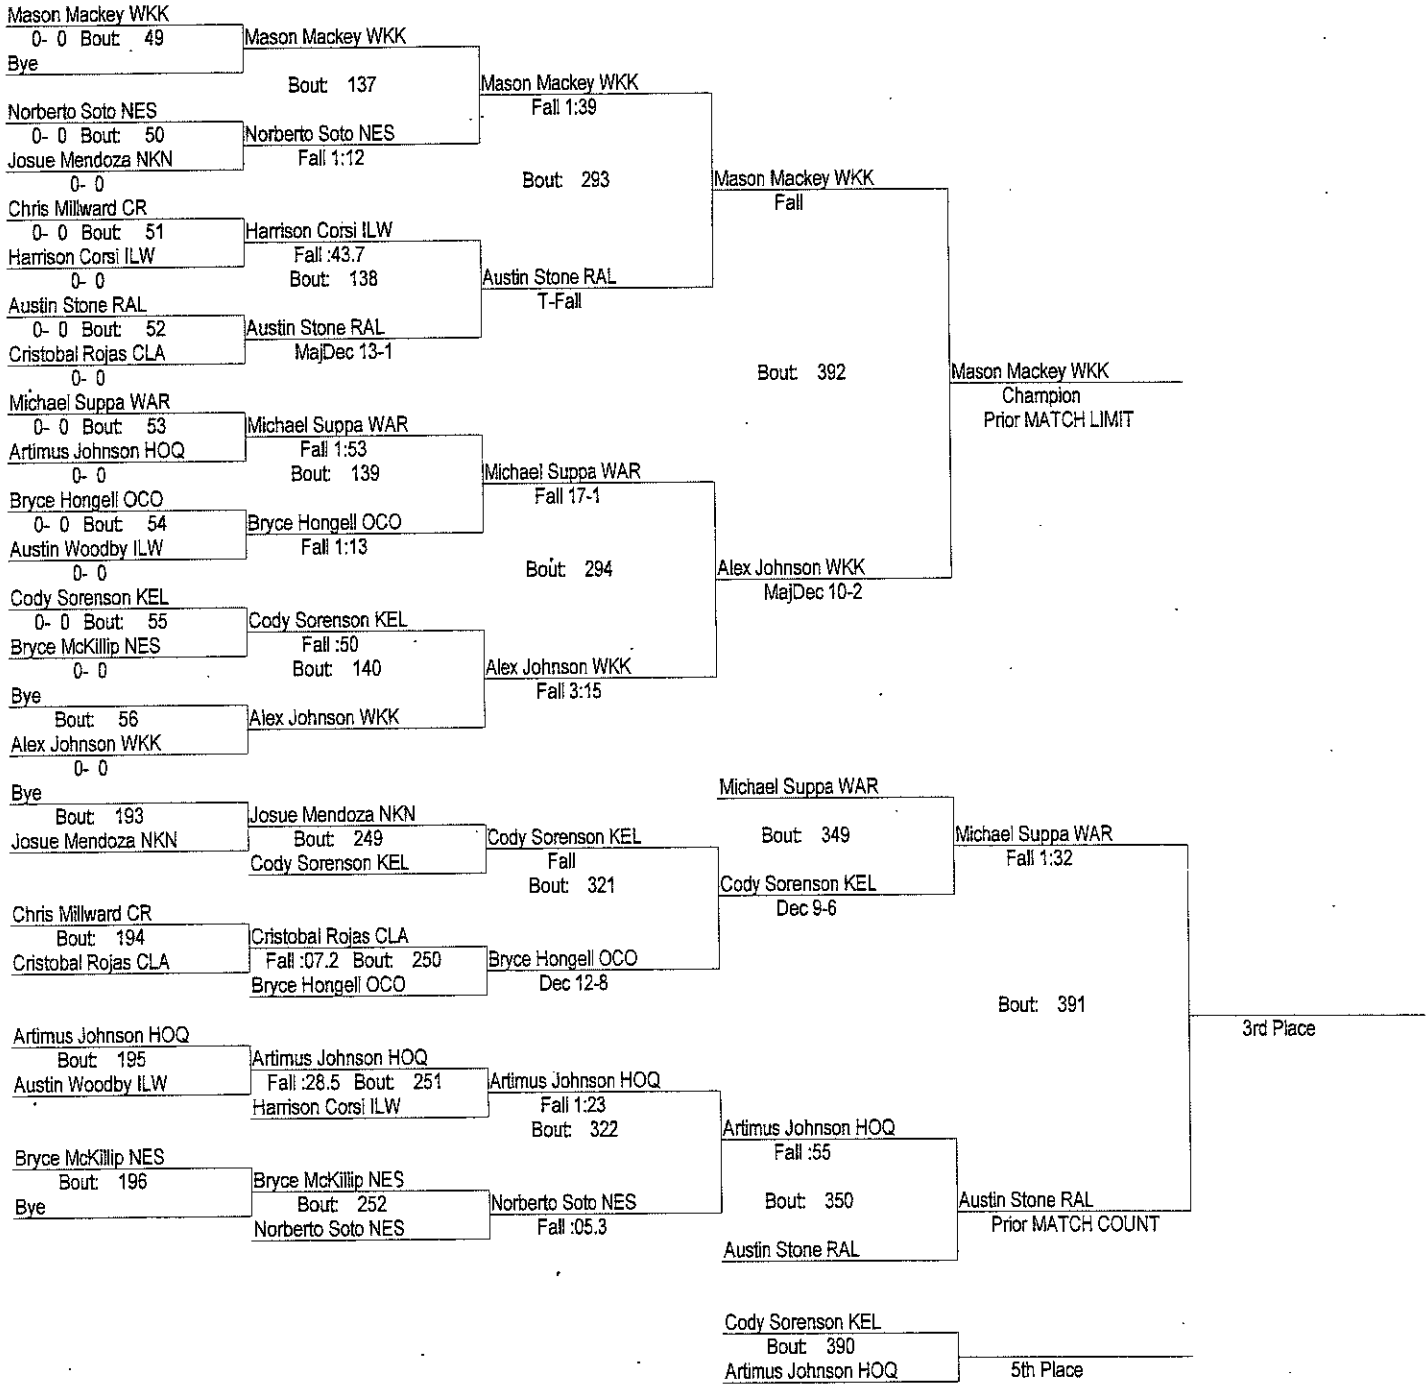

Ilwaco High School 16-Way Wrestling Tournament

February 1st, 2014

145

- Place Winners -
1st Mason Mackey WKK
2nd Alex Johnson WKK
3rd
4th

3- 0
2- 1
2- 1
2- 1

- Place Winners -
5th
6th

3- 0
2- 1