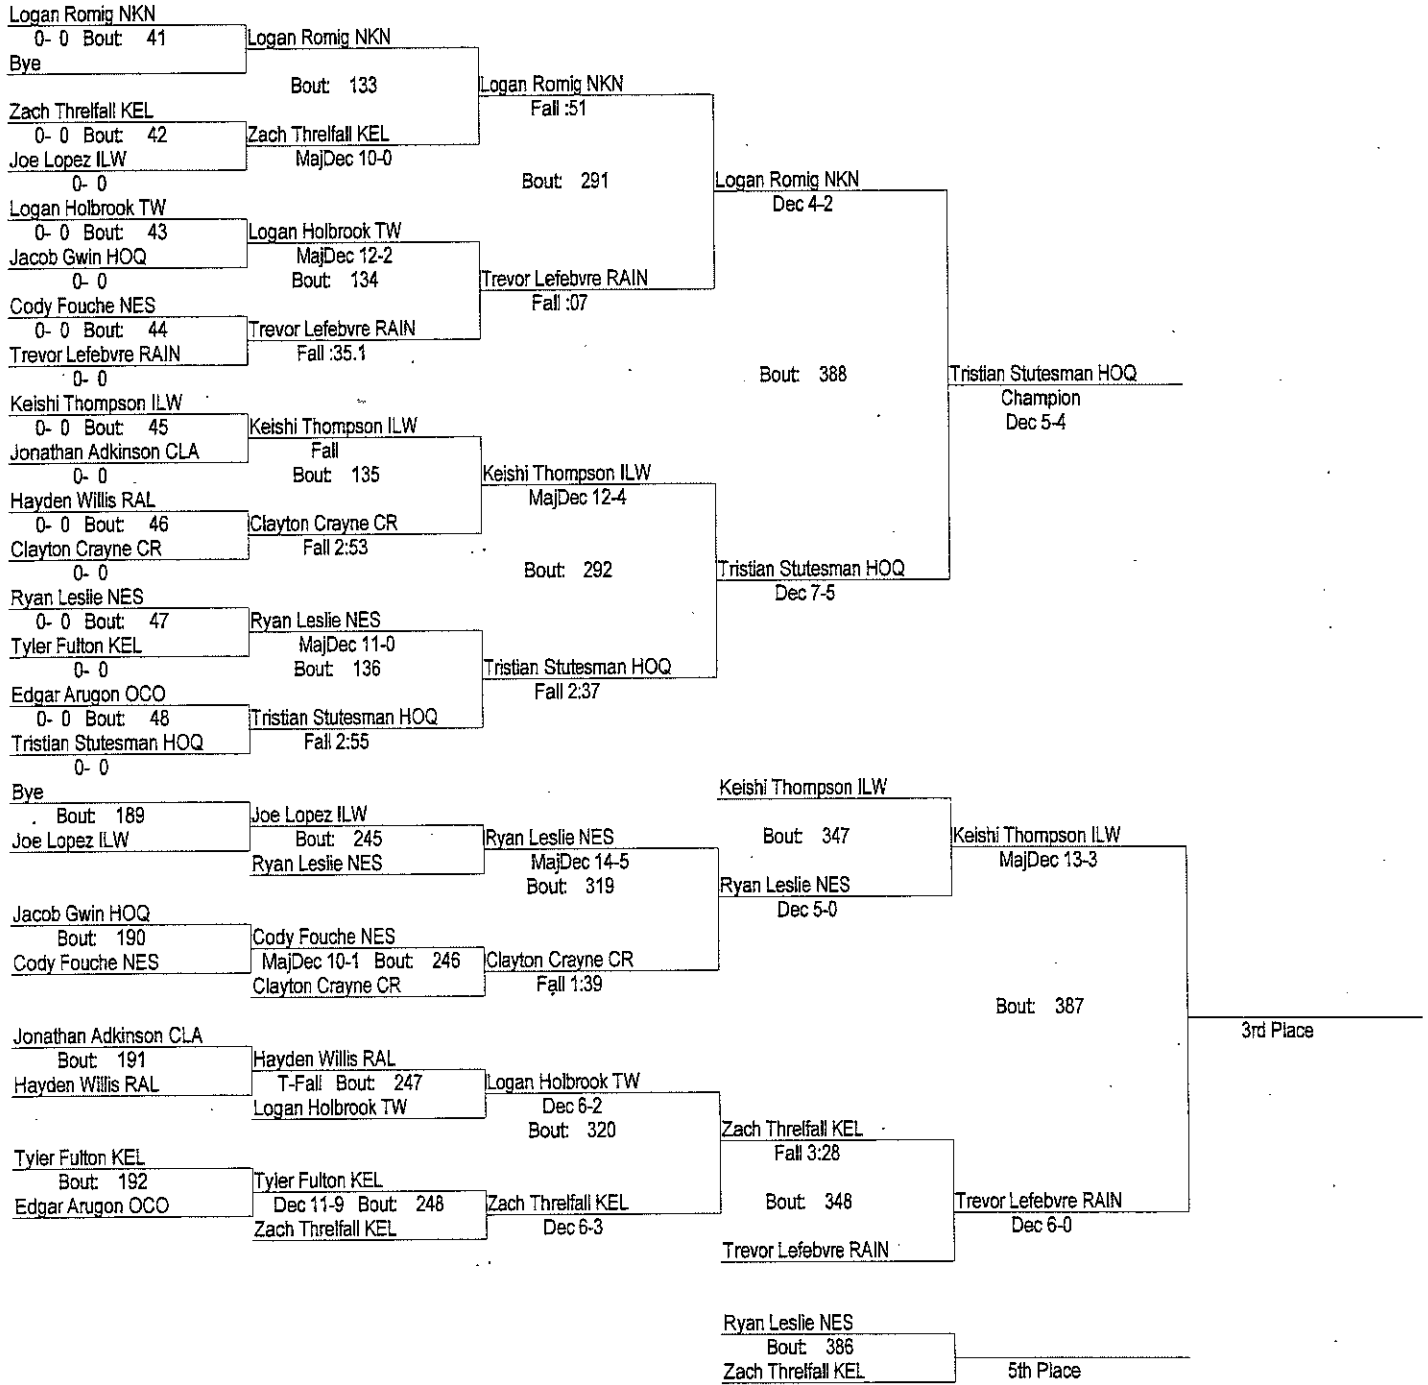

Ilwaco High School 16-Way Wrestling Tournament

February 1st, 2014

138

- Place Winners -
1st Tristian Stutesman HOQ 4- 0
2nd Logan Romig NKN 2- 1
3rd 2- 1
4th 2- 1

- Place Winners -
5th 4- 0
6th 2- 1