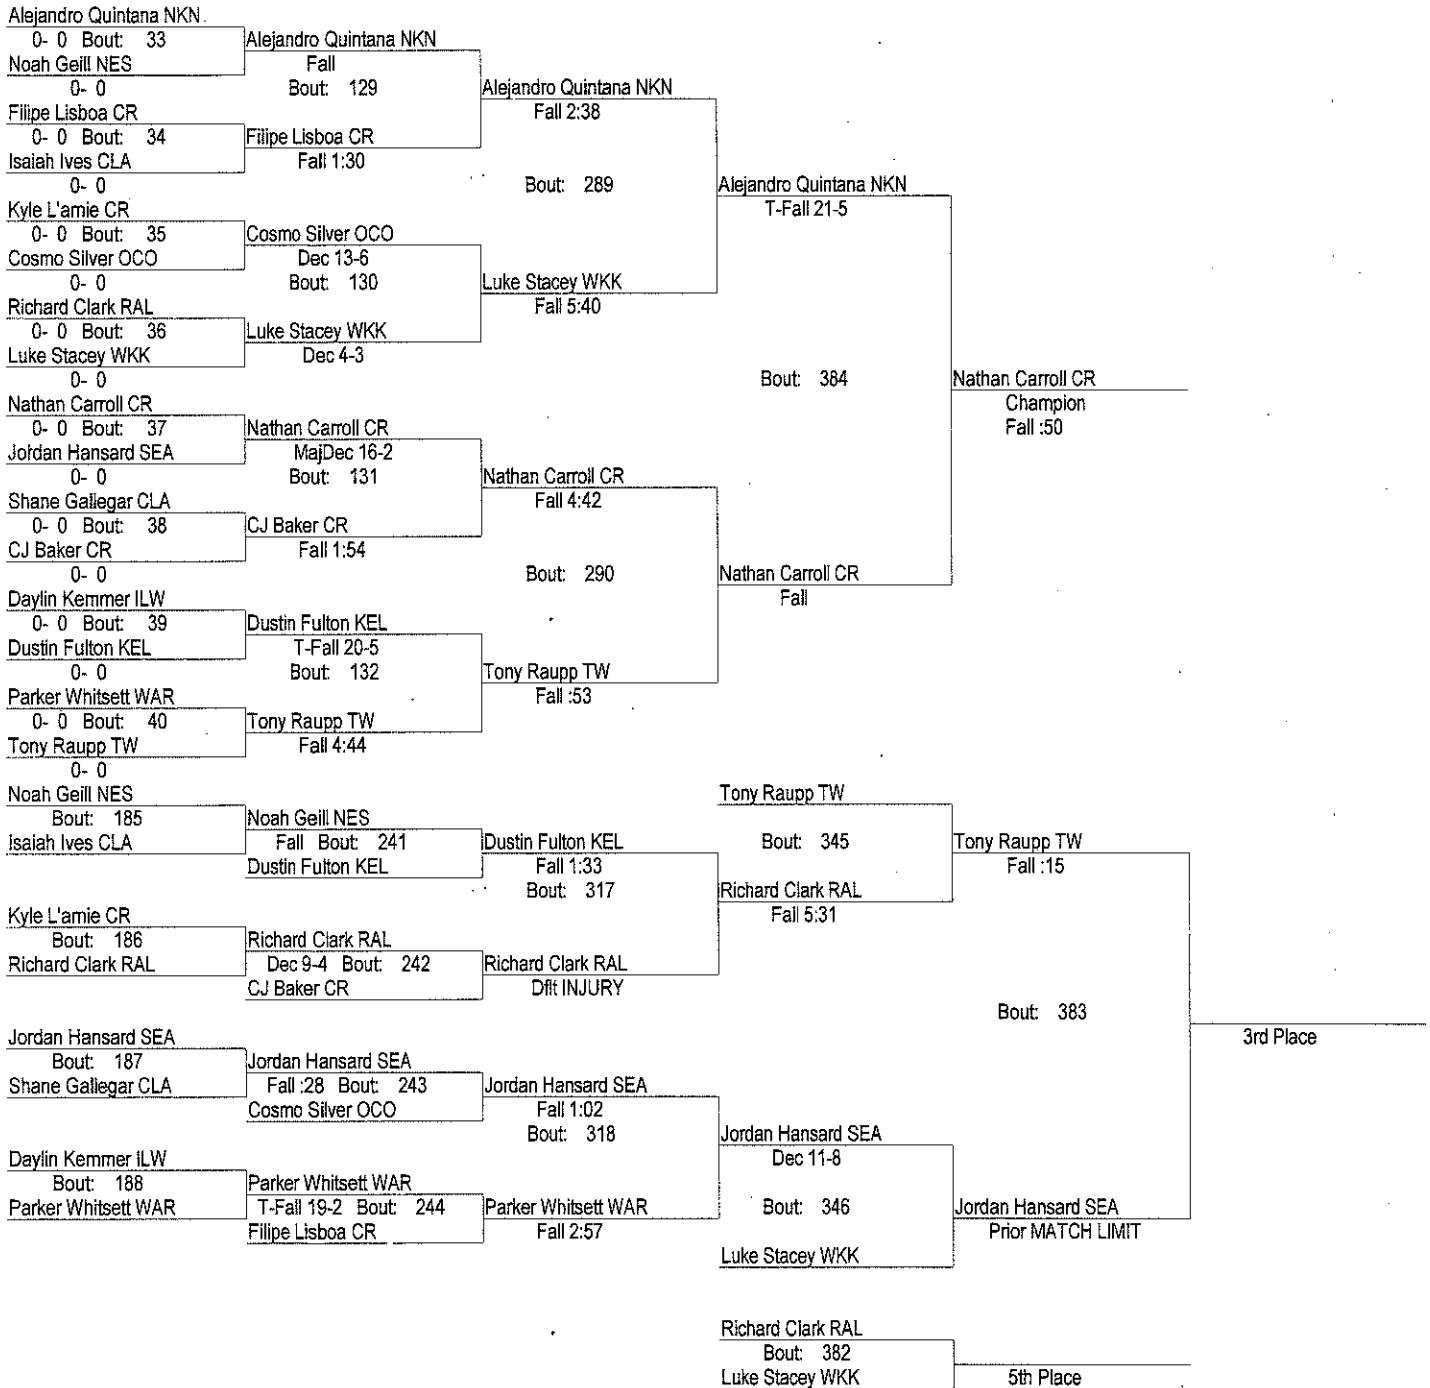

# Ilwaco High School 16-Way Wrestling Tournament

February 1st, 2014

120

- Place Winners -  
 1st Jesse Velez HOQ 3- 0  
 2nd Emmett Earlywine RAIN 2- 1  
 3rd 2- 1  
 4th 2- 1

- Place Winners -  
 5th 3- 0  
 6th 2- 1

# Iwaco High School 16-Way Wrestling Tournament

February 1st, 2014

126

- Place Winners -  
 1st Carson Horton CR 4- 0  
 2nd Ricky Thompson ILW 3- 1  
 3rd 3- 1  
 4th 3- 1

- Place Winners -  
 5th 4- 0  
 6th 3- 1

# Iwaco High School 16-Way Wrestling Tournament

February 1st, 2014

132

- Place Winners -  
 1st Nathan Carroll CR 4-0  
 2nd Alejandro Quintana NKN 3-1  
 3rd Jordan Hansard SEA 3-1  
 4th Parker Whitsett WAR 3-1