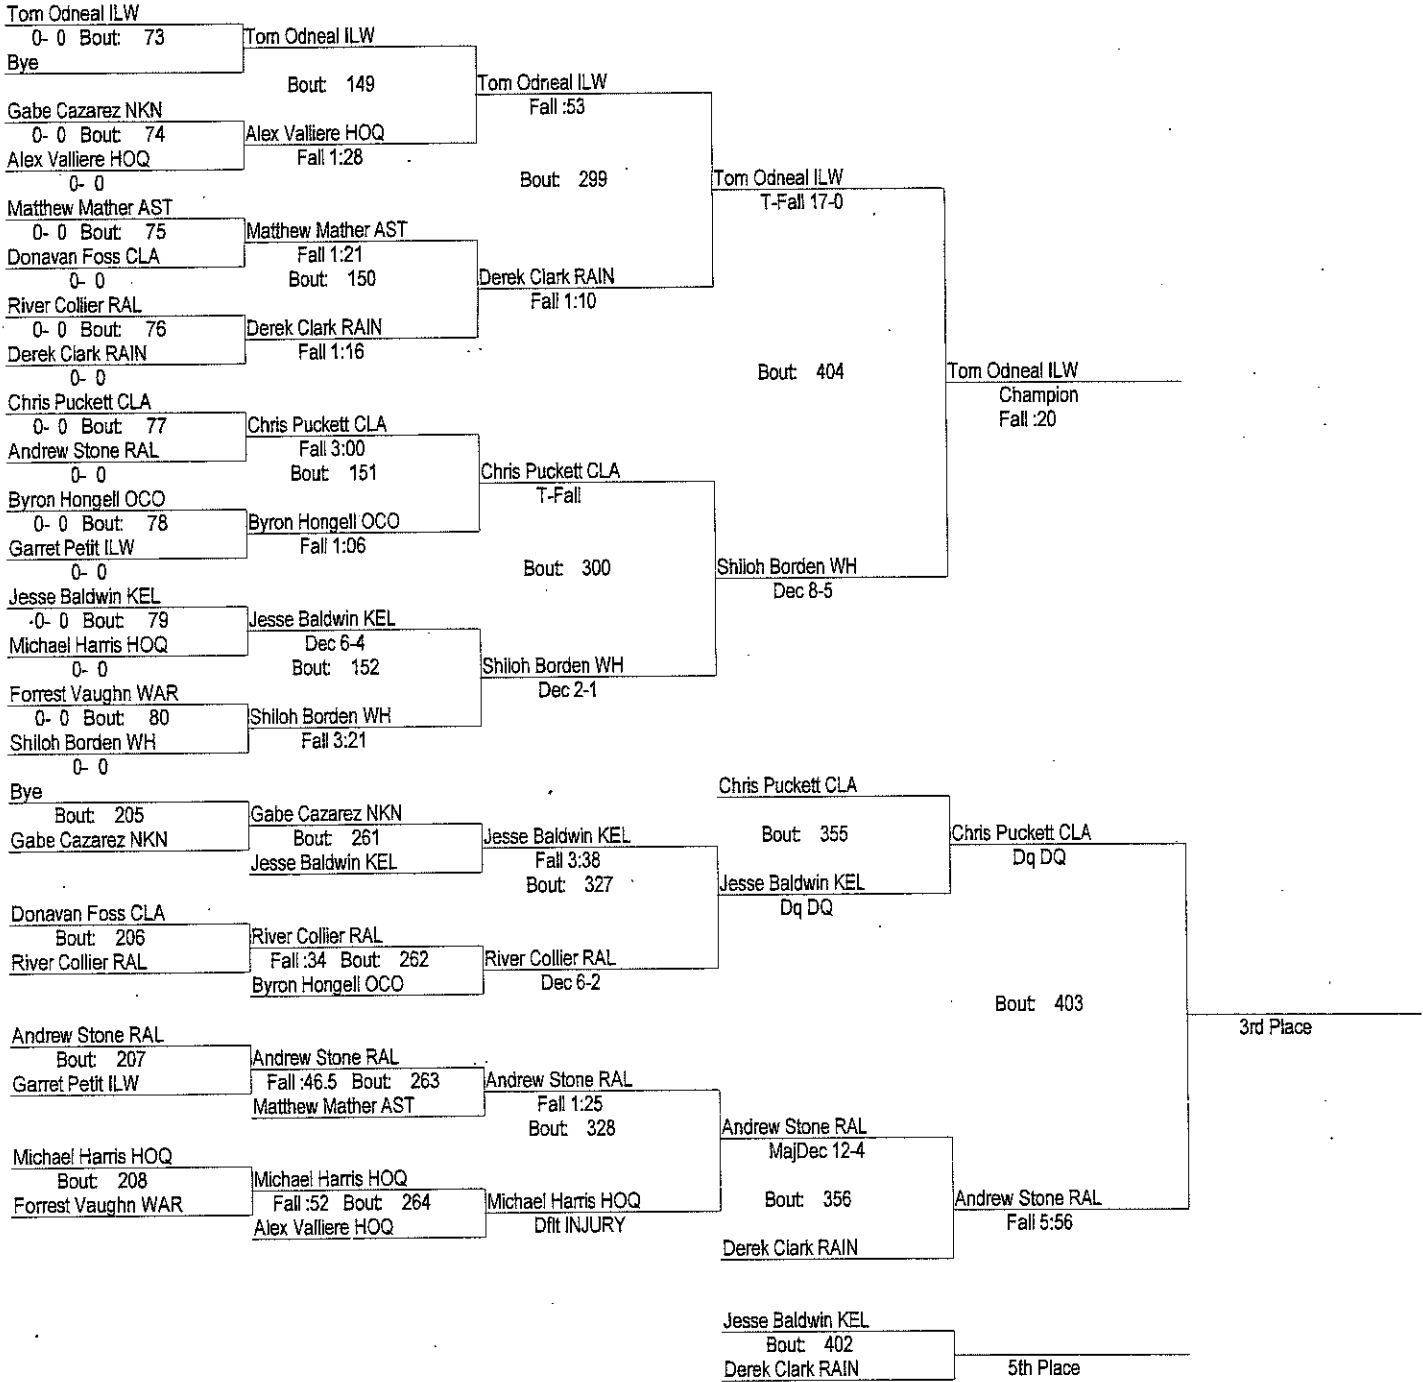

# Ilwaco High School 16-Way Wrestling Tournament

February 1st, 2014

170

- Place Winners -  
 1st Tom Odneal ILW           3- 0  
 2nd Shiloh Borden WH       3- 1  
 3rd                               3- 1  
 4th                               3- 1