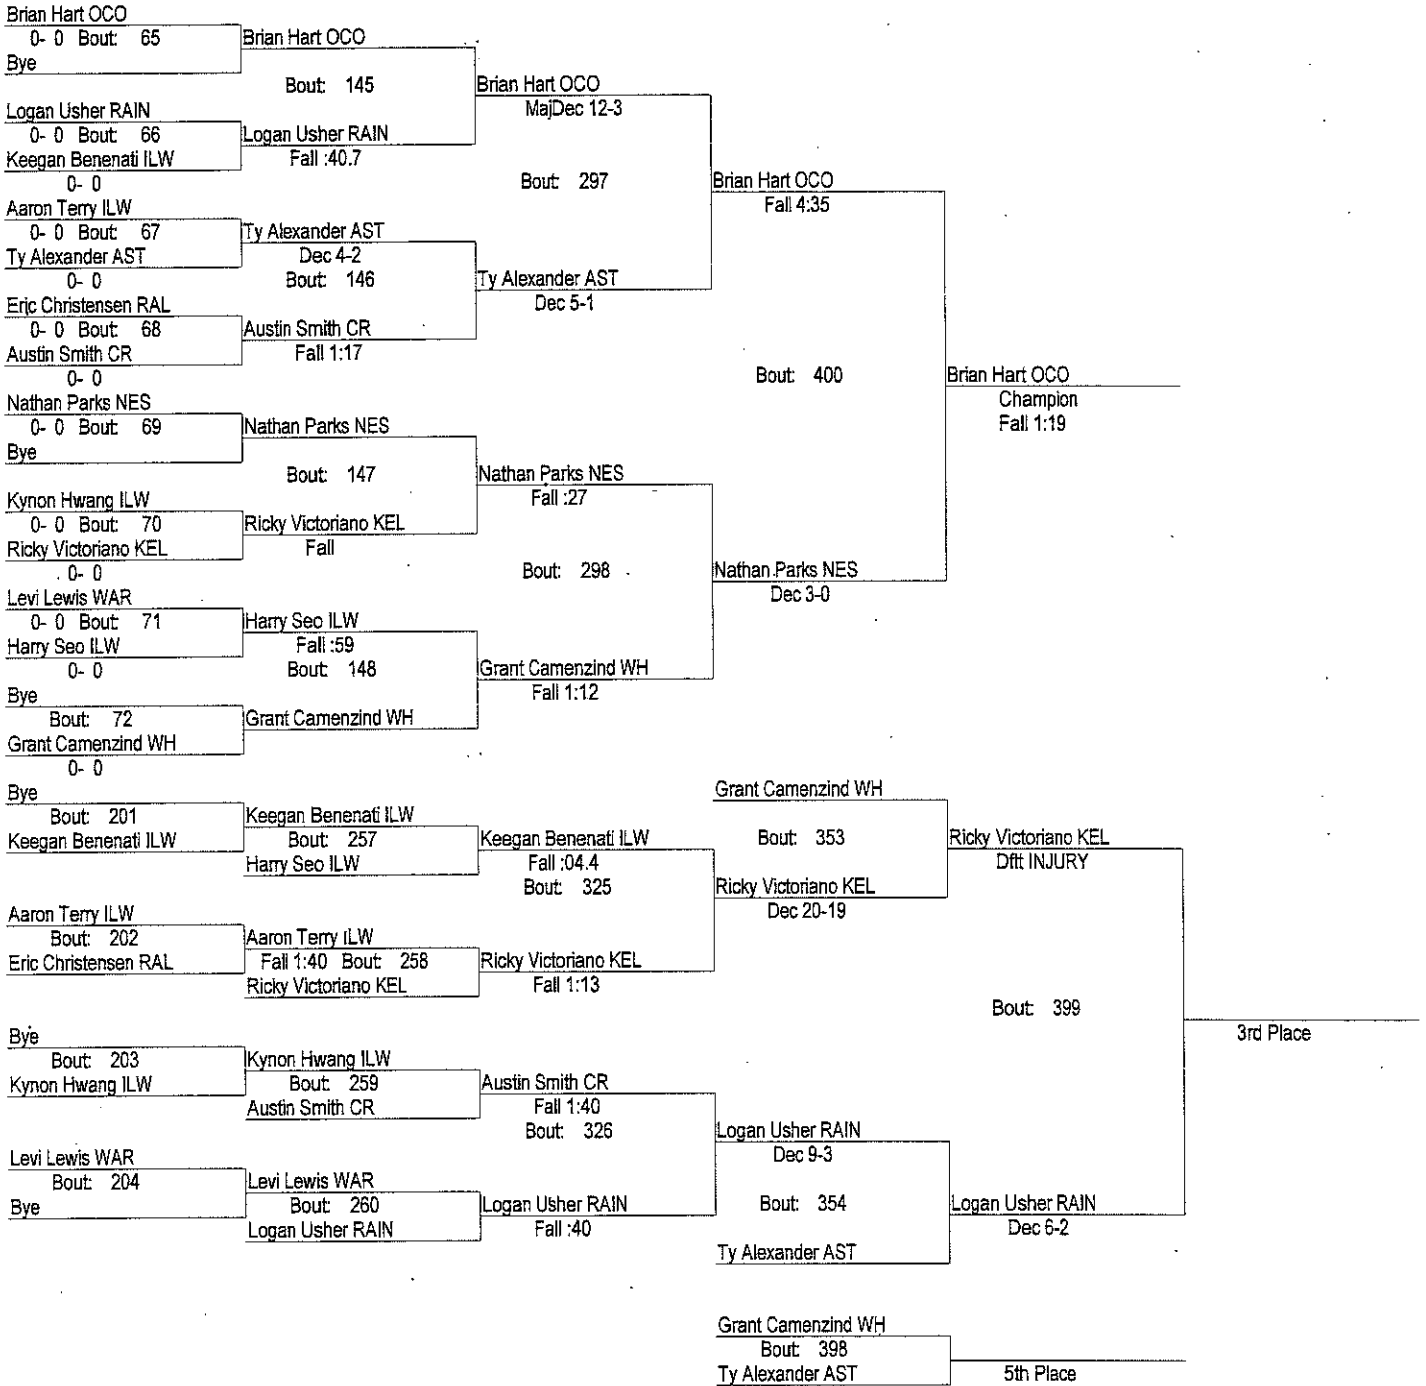

Ilwaco High School 16-Way Wrestling Tournament

February 1st, 2014

160

- Place Winners -
1st Brian Hart OCO 3- 0
2nd Nathan Parks NES 2- 1
3rd 2- 1
4th 2- 1

- Place Winners -
5th 3- 0
6th 2- 1