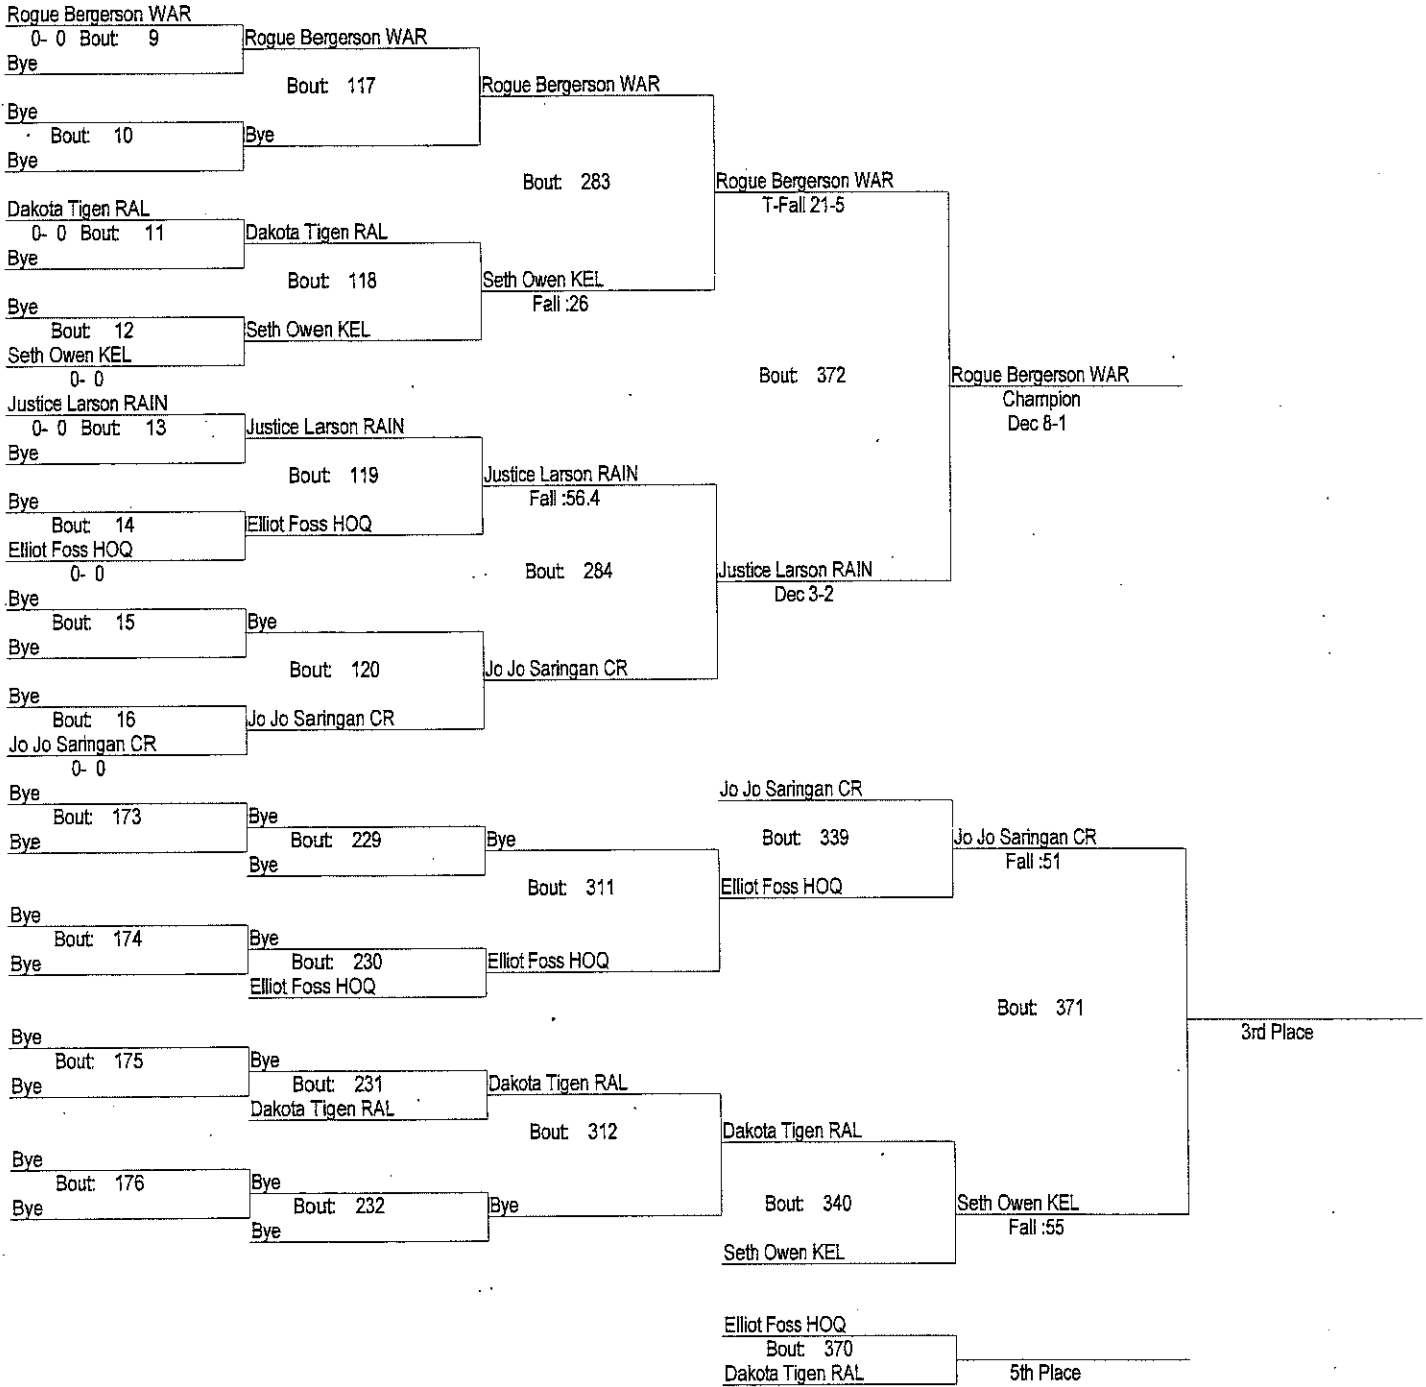

Ilwaco High School 16-Way Wrestling Tournament

February 1st, 2014

113

- Place Winners -

1st Rogue Bergerson WAR	2- 0
2nd Justice Larson RAIN	2- 1
3rd	2- 1
4th	2- 1

- Place Winners -

5th	2- 0
6th	2- 1