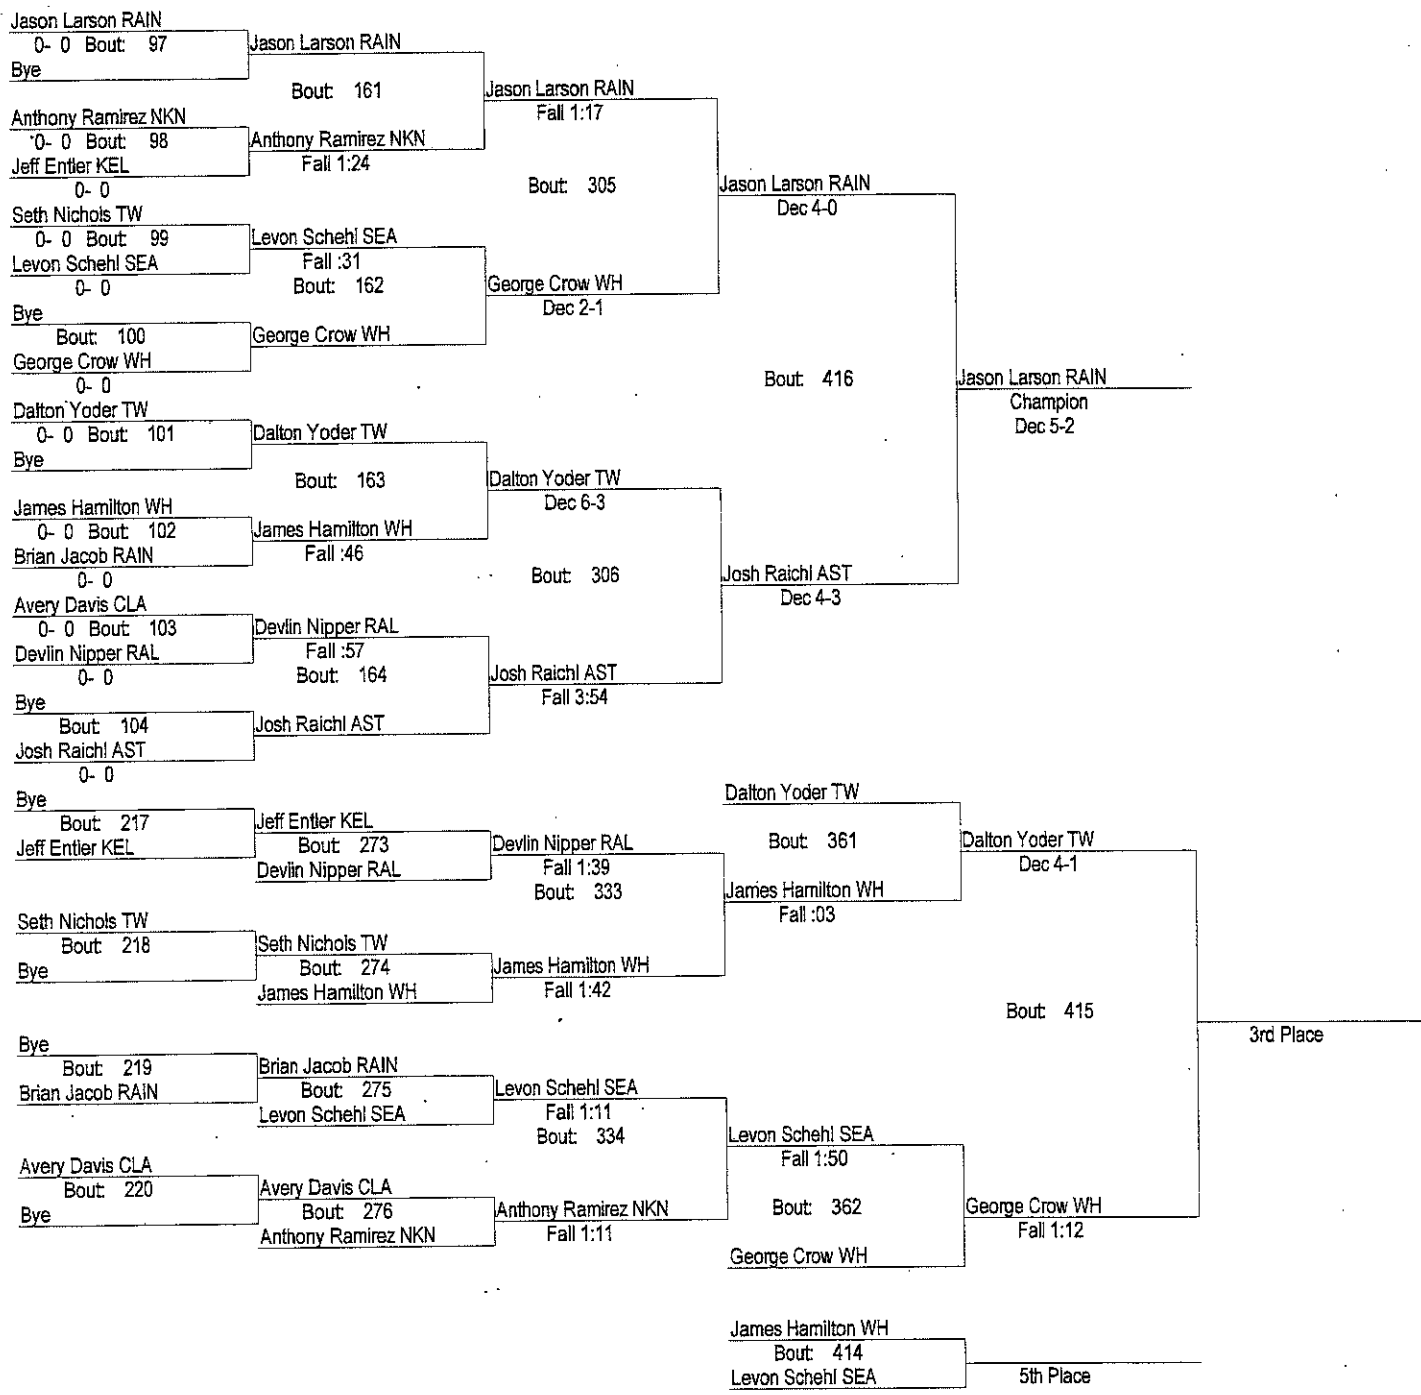

Ilwaco High School 16-Way Wrestling Tournament

February 1st, 2014

220

- Place Winners -

1st Jason Larson RAIN	3- 0
2nd Josh Raichl AST	2- 1
3rd	2- 1
4th	2- 1

- Place Winners -

5th	3- 0
6th	2- 1