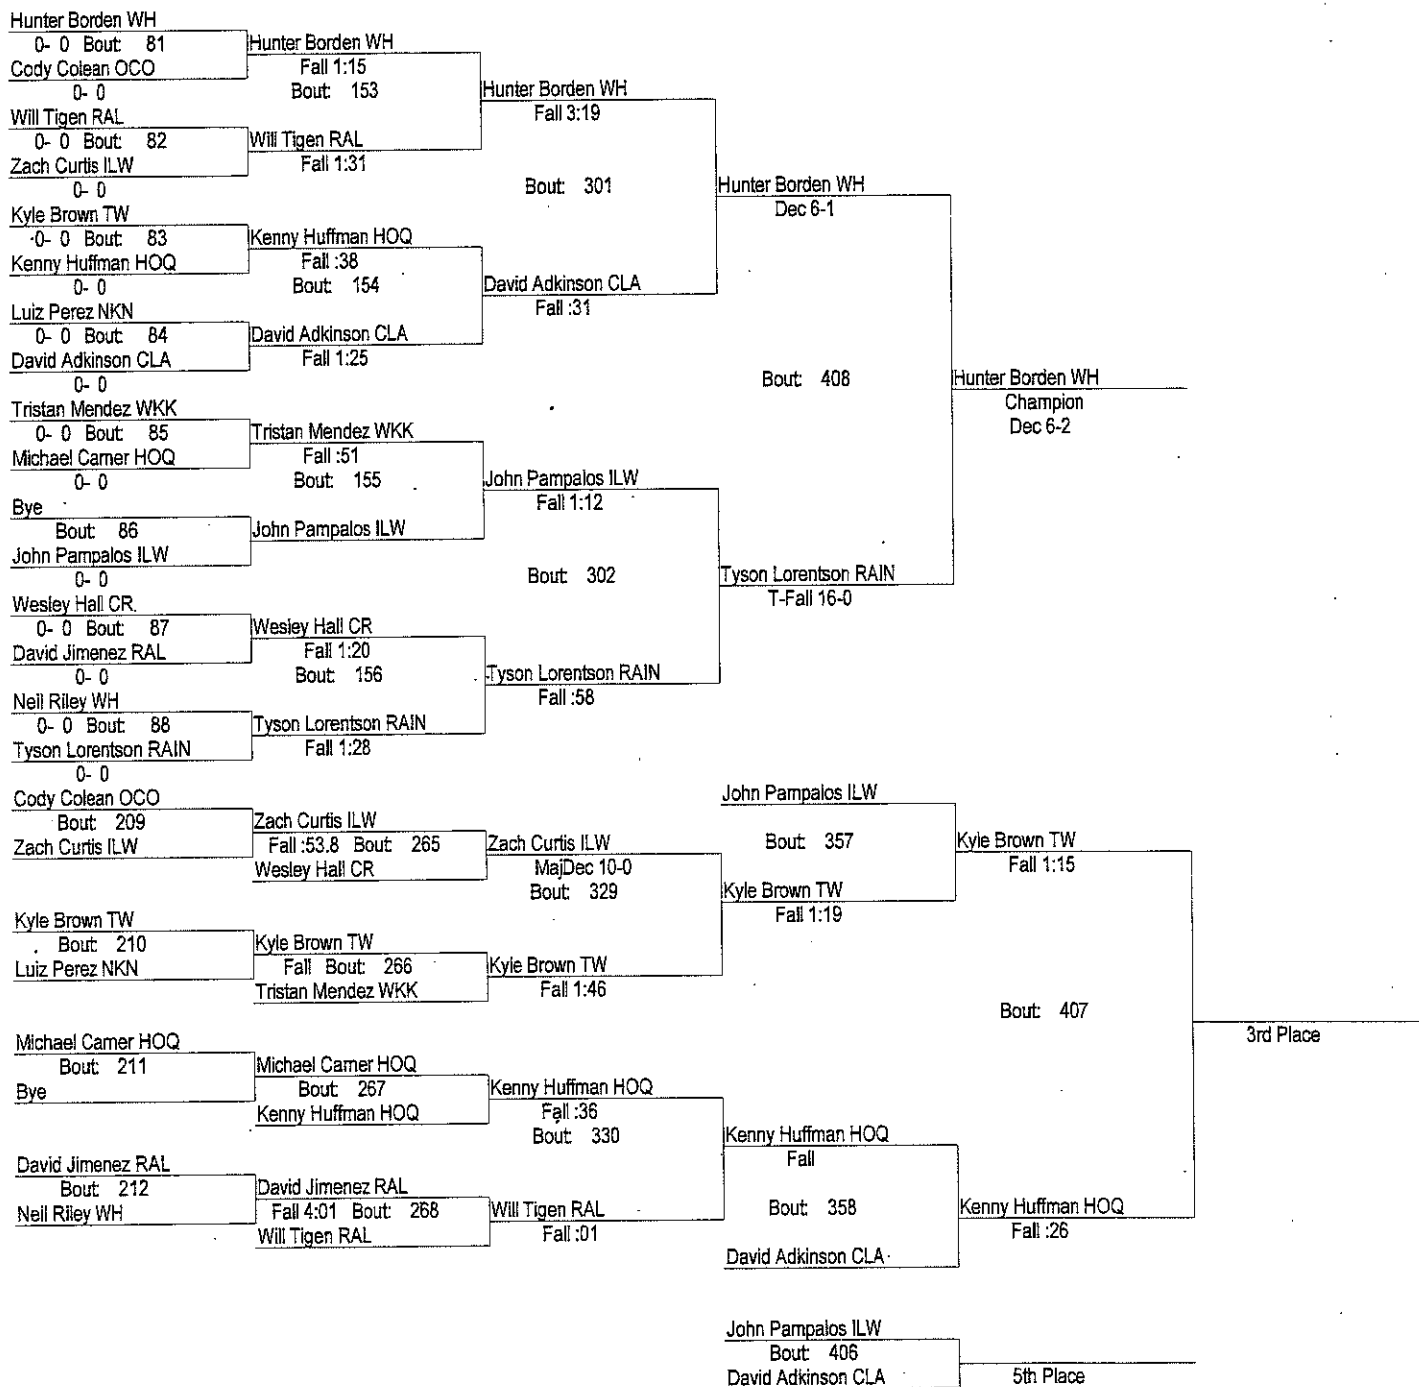

Ilwaco High School 16-Way Wrestling Tournament

February 1st, 2014

182

- Place Winners -
1st Hunter Borden WH 4- 0
2nd Tyson Lorentson RAIN 3- 1
3rd 3- 1
4th 3- 1

- Place Winners -
5th 4- 0
6th 3- 1