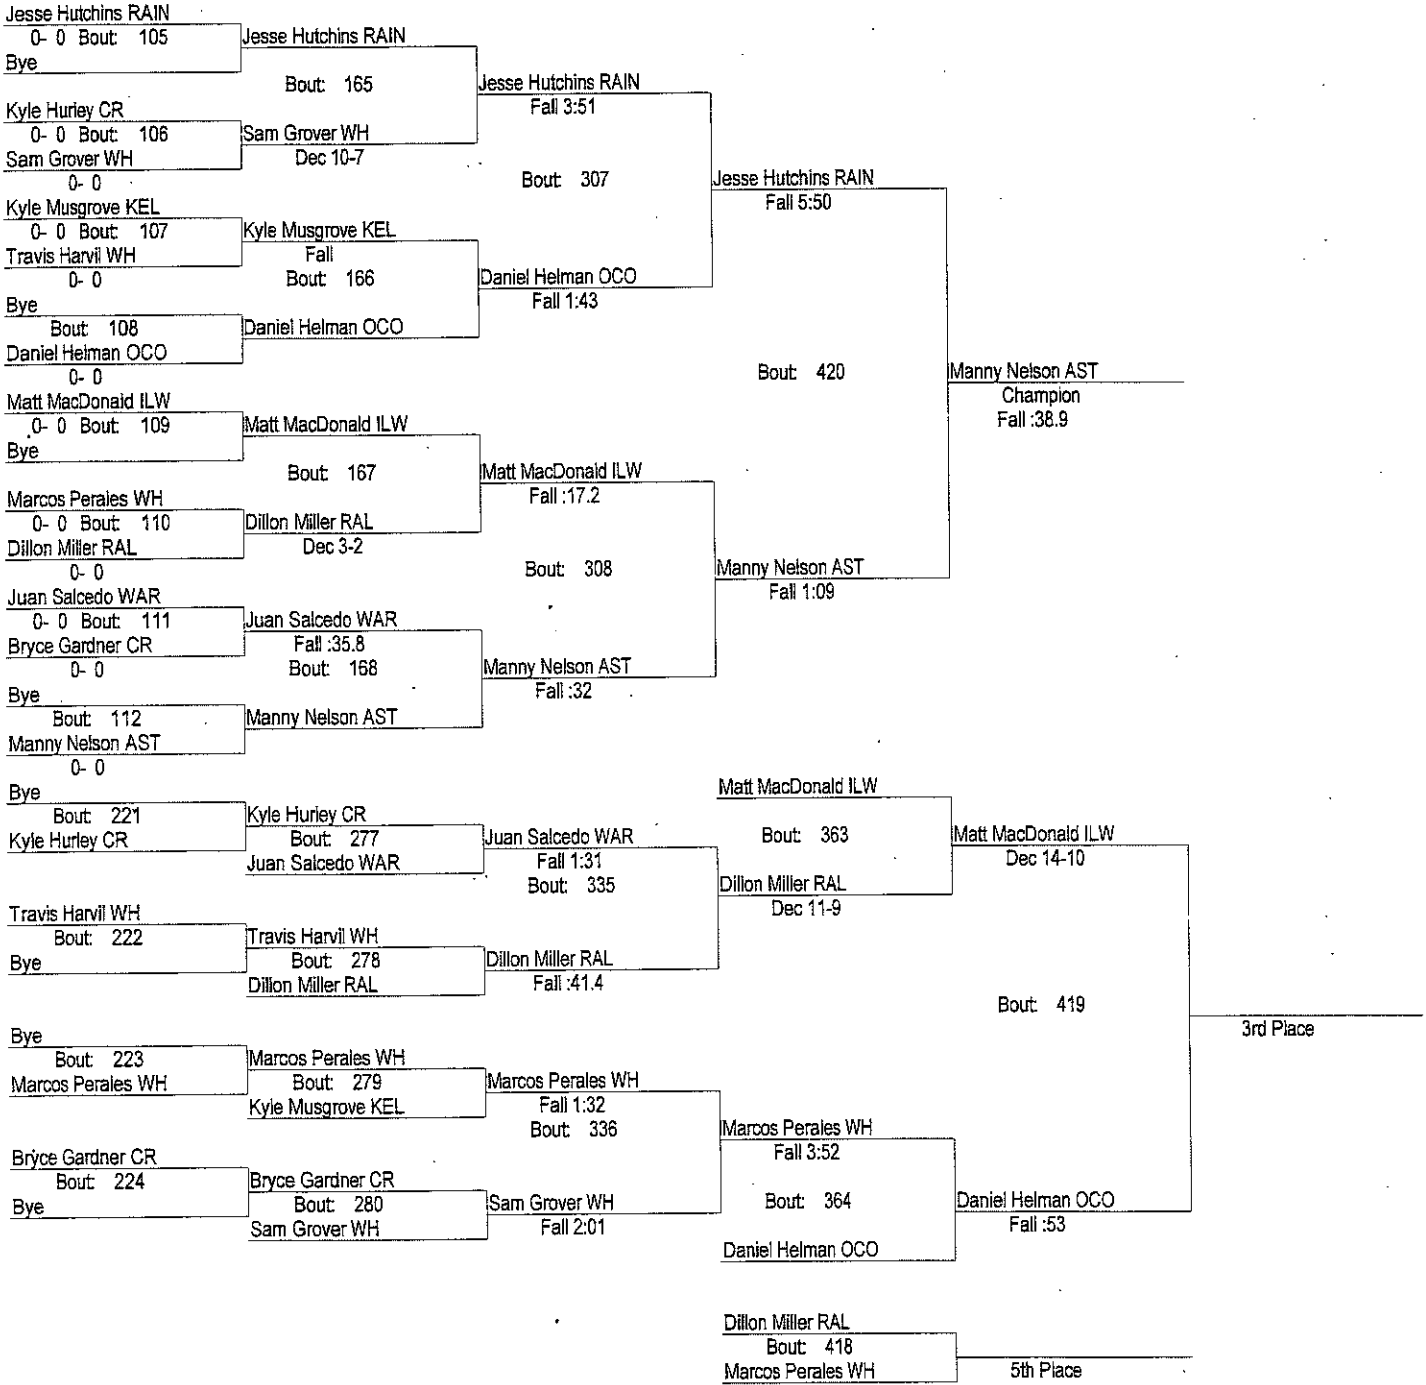

Iwaco High School 16-Way Wrestling Tournament

February 1st, 2014

285

- Place Winners -

1st	Manny Nelson AST	3- 0
2nd	Jesse Hutchins RAIN	2- 1
3rd		2- 1
4th		2- 1

- Place Winners -

5th		3- 0
6th		2- 1