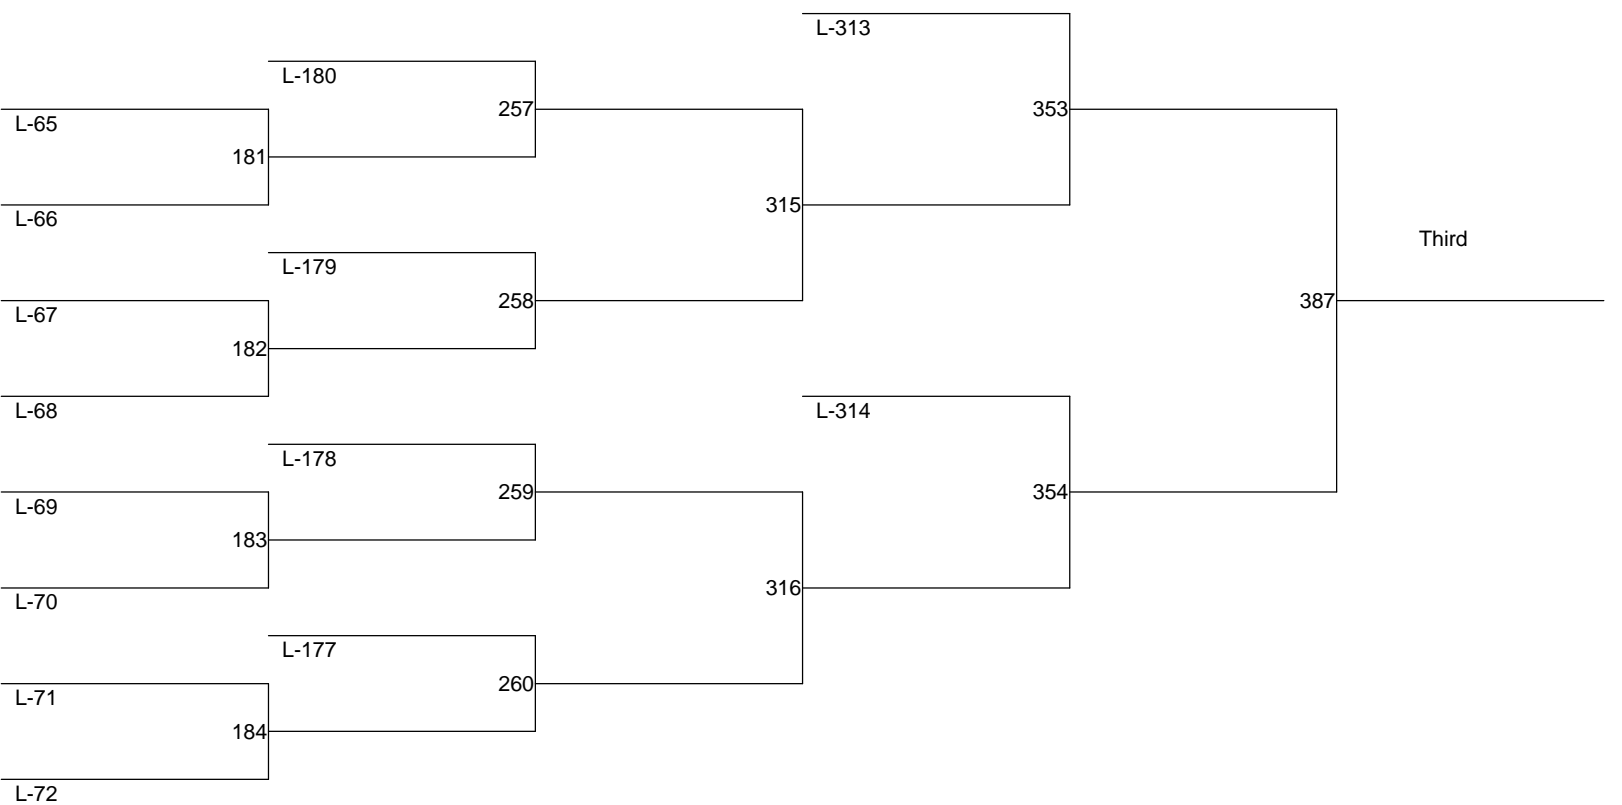

SouthWest District Wrestling Championships 2014

Weight Class : 106

SouthWest District Wrestling Championships 2014

Weight Class : 113

SouthWest District Wrestling Championships 2014

Weight Class : 120

SouthWest District Wrestling Championships 2014

Weight Class : 126

SouthWest District Wrestling Championships 2014

Weight Class : 132

SouthWest District Wrestling Championships 2014

Weight Class : 138

SouthWest District Wrestling Championships 2014

Weight Class : 145

SouthWest District Wrestling Championships 2014

Weight Class : 152

SouthWest District Wrestling Championships 2014

Weight Class : 160

SouthWest District Wrestling Championships 2014

Weight Class : 170

SouthWest District Wrestling Championships 2014