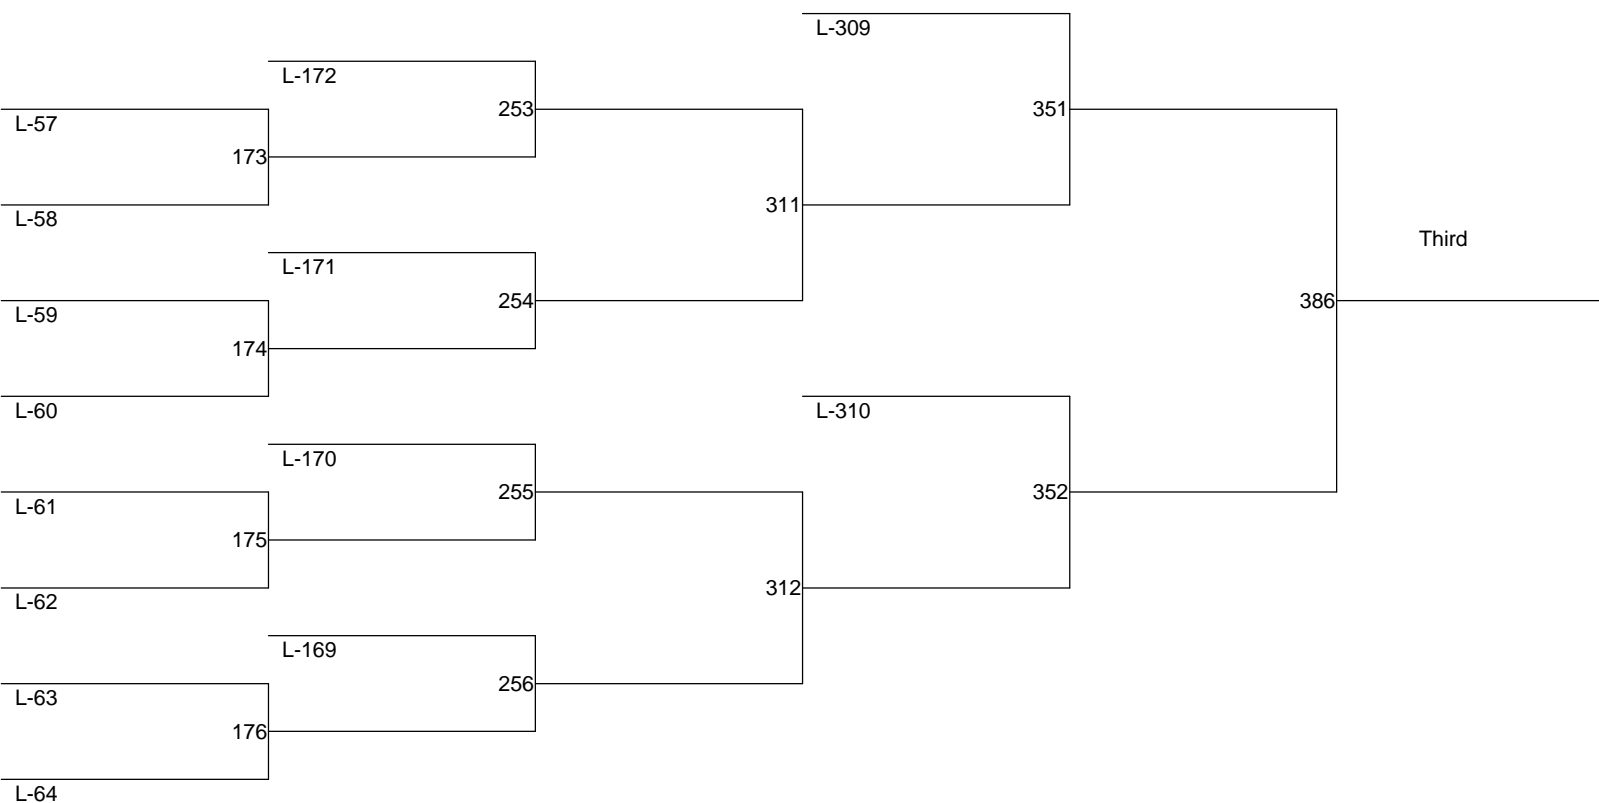

SouthWest District Wrestling Championships 2014

Weight Class : 106

SouthWest District Wrestling Championships 2014

Weight Class : 113

SouthWest District Wrestling Championships 2014

Weight Class : 120

SouthWest District Wrestling Championships 2014

Weight Class : 126

SouthWest District Wrestling Championships 2014

Weight Class : 132

SouthWest District Wrestling Championships 2014

Weight Class : 138

SouthWest District Wrestling Championships 2014

Weight Class : 145

SouthWest District Wrestling Championships 2014

Weight Class : 152

SouthWest District Wrestling Championships 2014

Weight Class : 160

SouthWest District Wrestling Championships 2014

Weight Class : 170

SouthWest District Wrestling Championships 2014