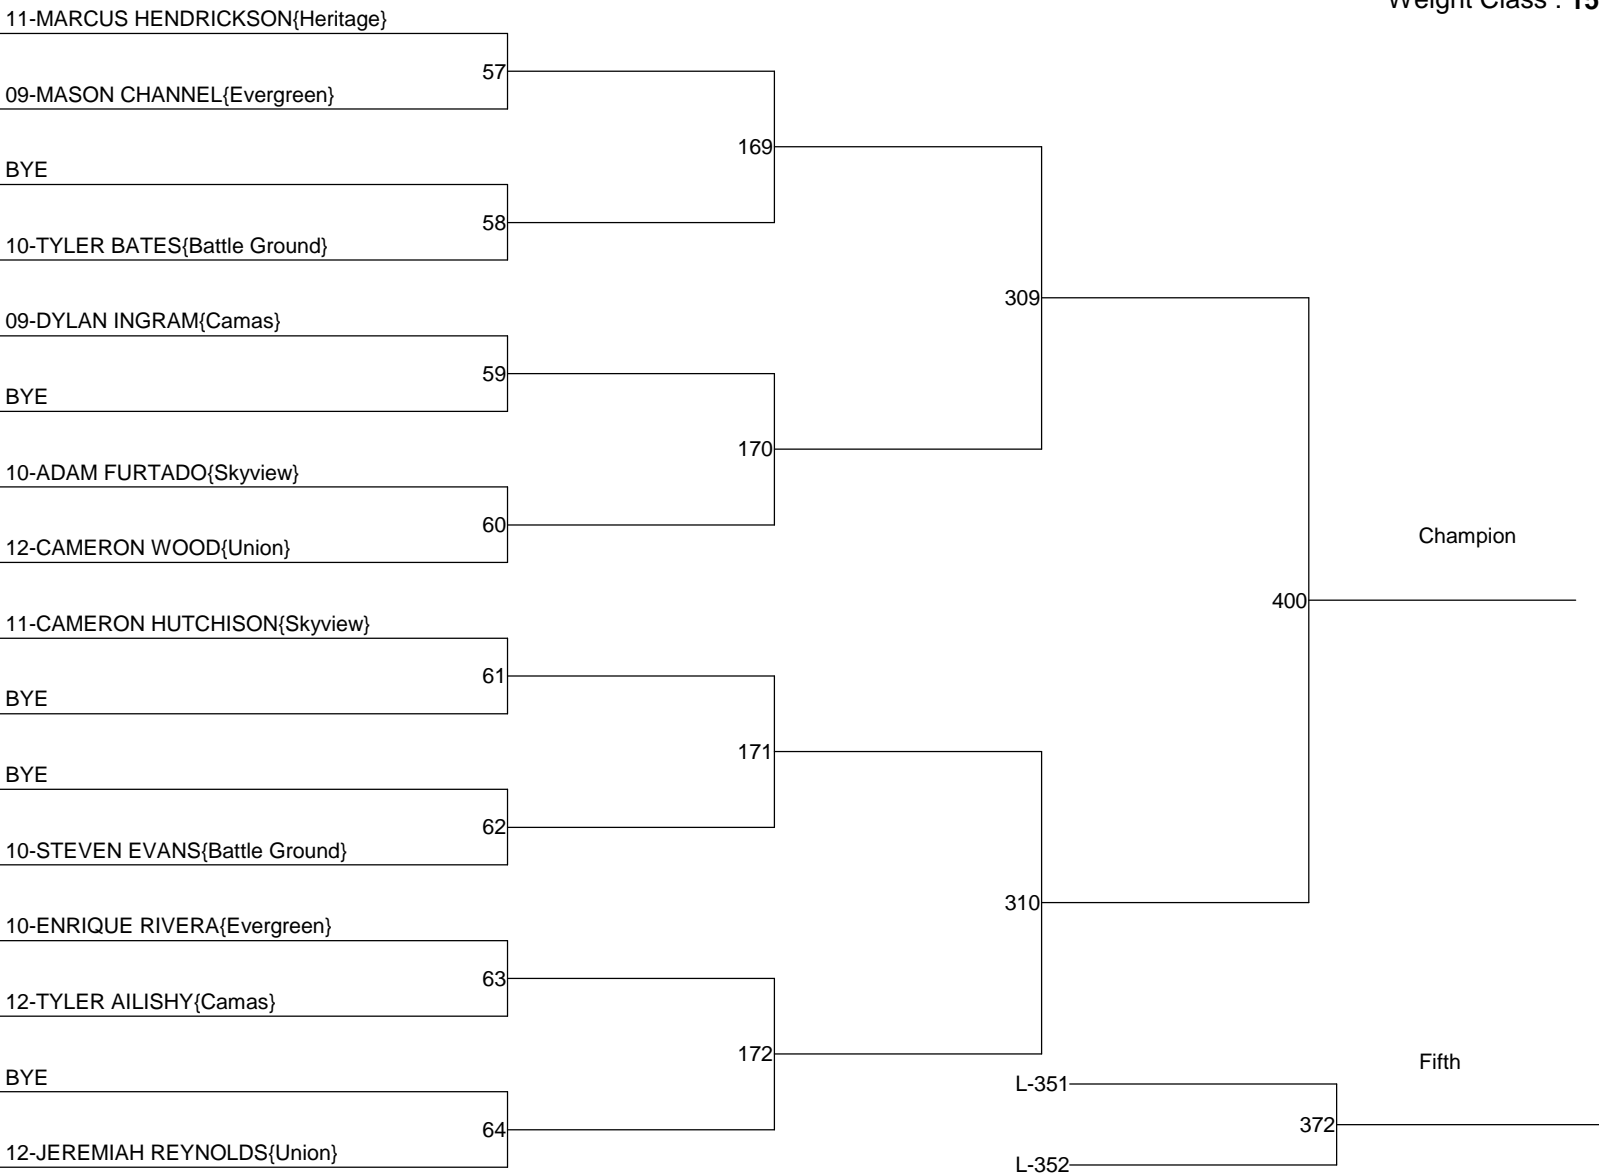

SouthWest District Wrestling Championships 2014

Weight Class : 152