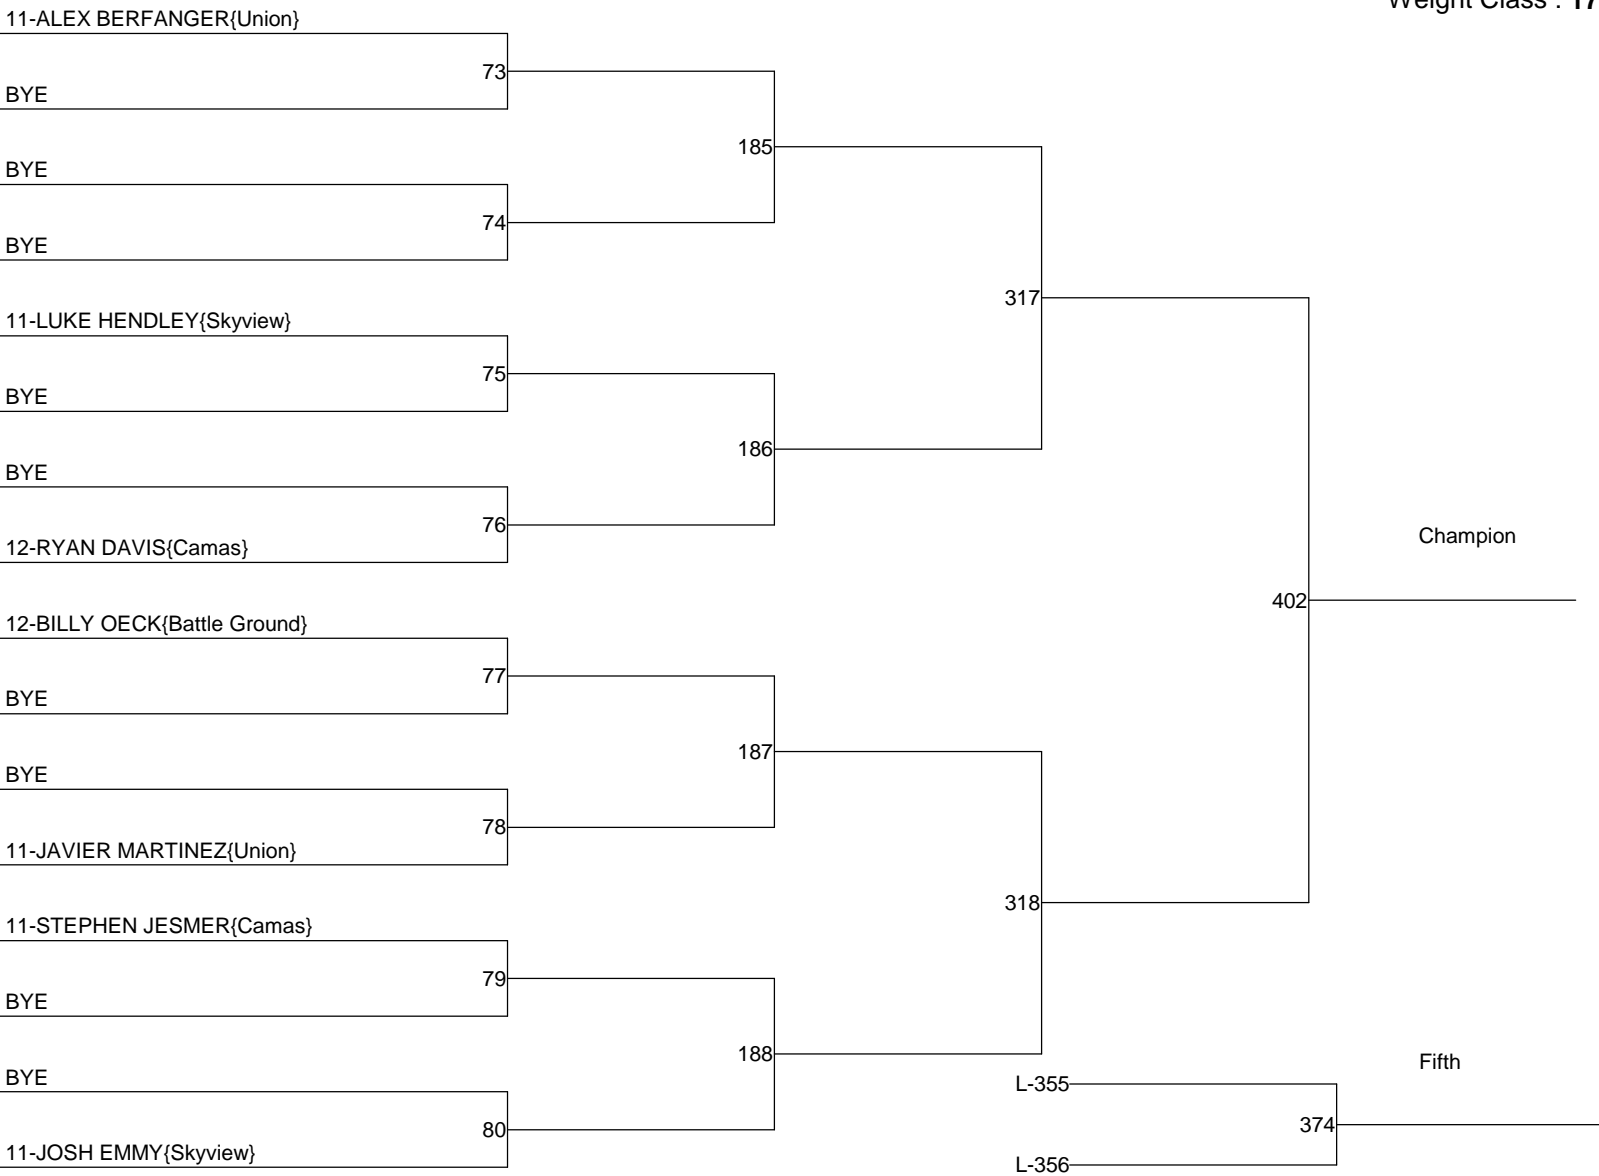

SouthWest District Wrestling Championships 2014

Weight Class : 152

SouthWest District Wrestling Championships 2014

Weight Class : 160

SouthWest District Wrestling Championships 2014

Weight Class : 170

SouthWest District Wrestling Championships 2014