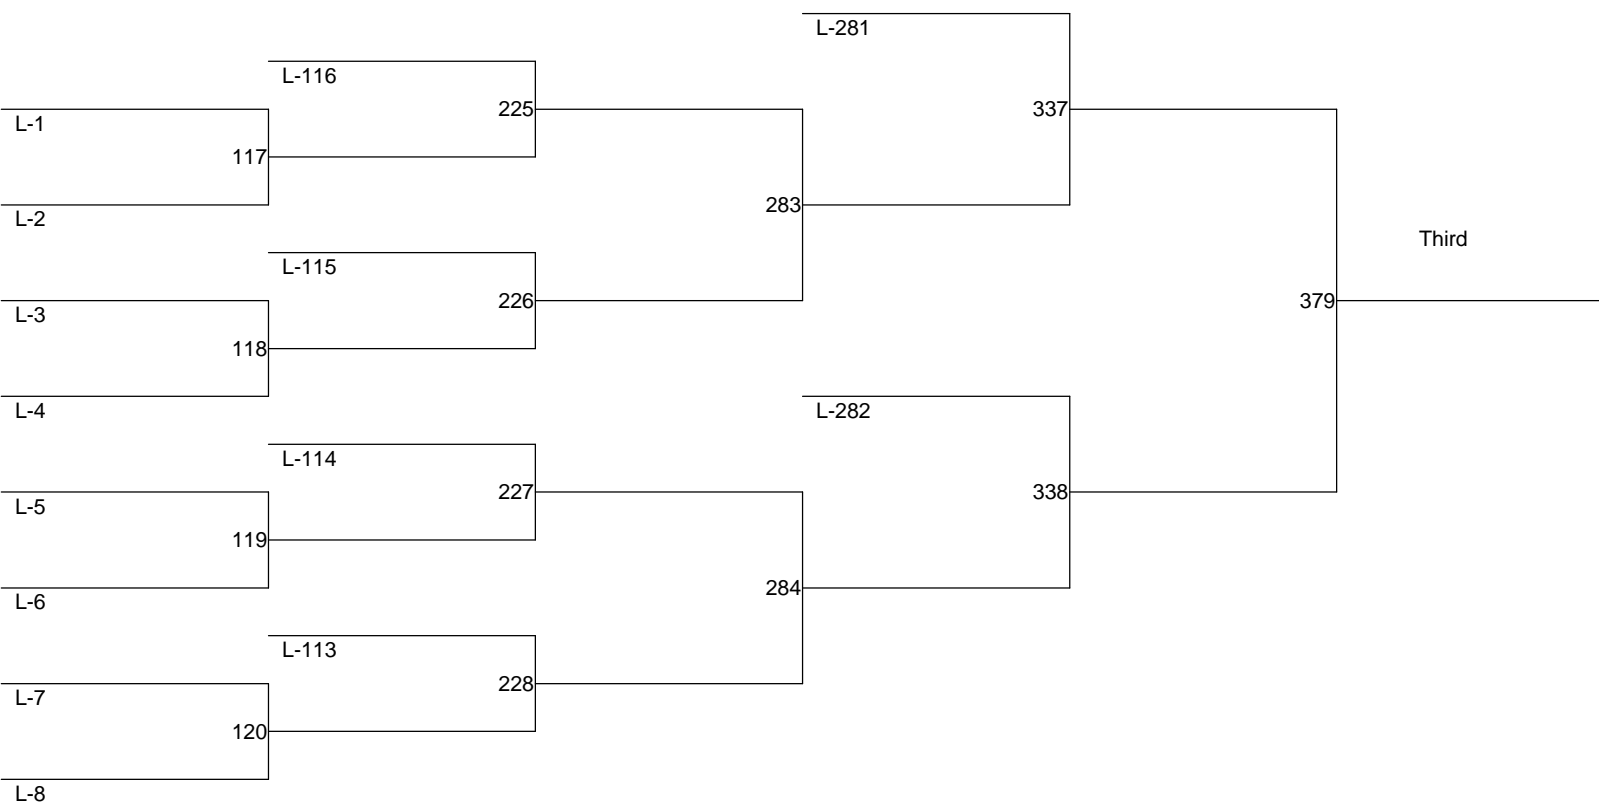

SouthWest District Wrestling Championships 2014

Weight Class : 106

SouthWest District Wrestling Championships 2014

Weight Class : 113

SouthWest District Wrestling Championships 2014

Weight Class : 120

SouthWest District Wrestling Championships 2014

Weight Class : 126

SouthWest District Wrestling Championships 2014

Weight Class : 132

SouthWest District Wrestling Championships 2014

Weight Class : 138

SouthWest District Wrestling Championships 2014

Weight Class : 145

SouthWest District Wrestling Championships 2014

Weight Class : 152

SouthWest District Wrestling Championships 2014

Weight Class : 160

SouthWest District Wrestling Championships 2014

Weight Class : 170

SouthWest District Wrestling Championships 2014

Weight Class : 182

SouthWest District Wrestling Championships 2014

Weight Class : 195

SouthWest District Wrestling Championships 2014

Weight Class : **220**

SouthWest District Wrestling Championships 2014

Weight Class : 285