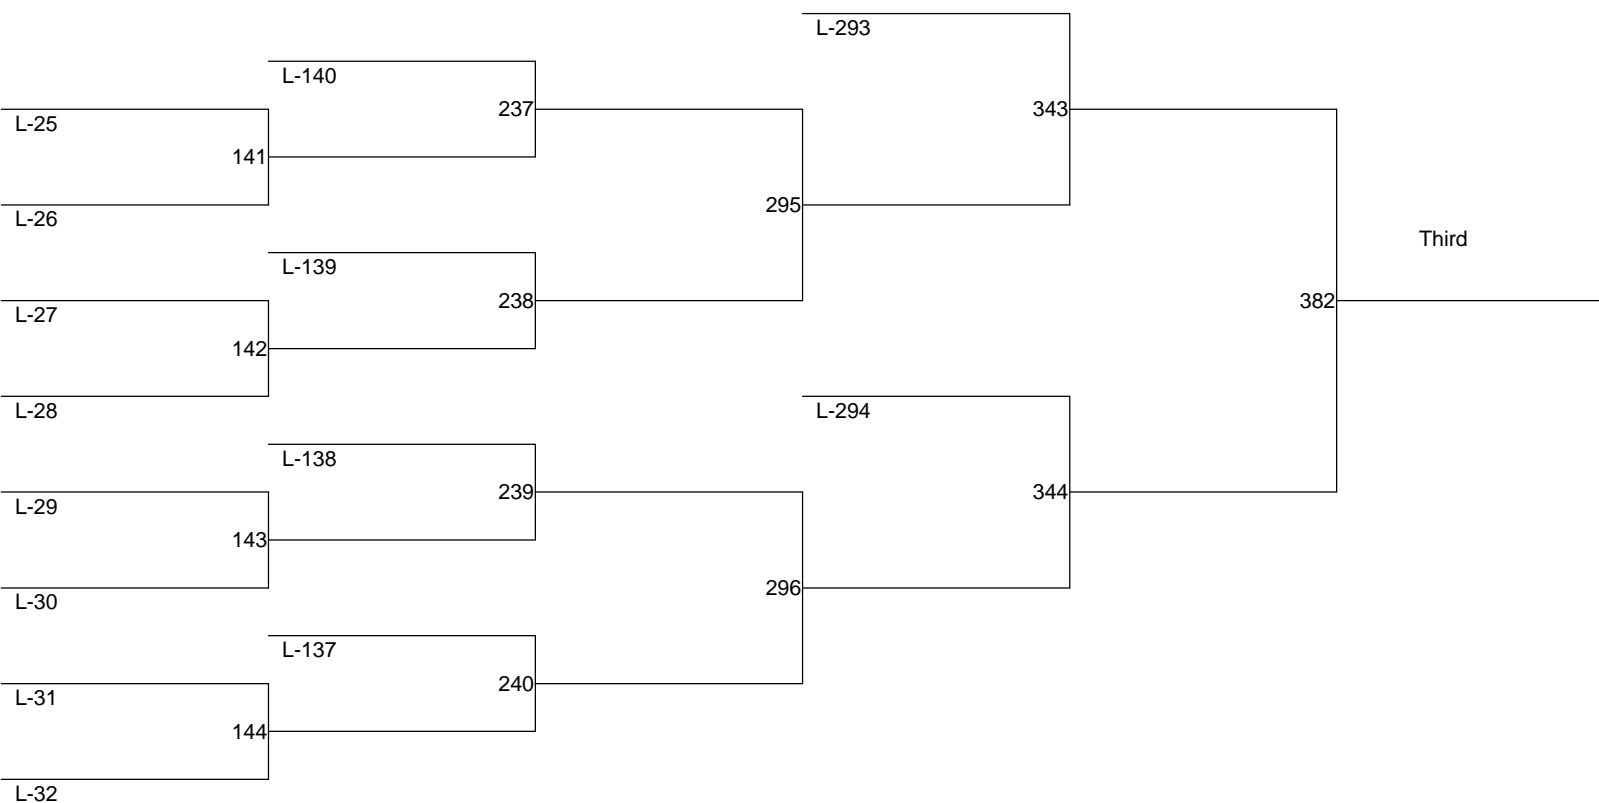

SouthWest District Wrestling Championships 2014

Weight Class : 106

SouthWest District Wrestling Championships 2014

Weight Class : 113

SouthWest District Wrestling Championships 2014

Weight Class : 120

SouthWest District Wrestling Championships 2014

Weight Class : 126

SouthWest District Wrestling Championships 2014

Weight Class : 132

SouthWest District Wrestling Championships 2014

Weight Class : 138

SouthWest District Wrestling Championships 2014

Weight Class : 145

SouthWest District Wrestling Championships 2014

Weight Class : 152

SouthWest District Wrestling Championships 2014

Weight Class : 160

SouthWest District Wrestling Championships 2014

Weight Class : 170

SouthWest District Wrestling Championships 2014

Weight Class : 182

SouthWest District Wrestling Championships 2014

Weight Class : 195

SouthWest District Wrestling Championships 2014

Weight Class : **220**

SouthWest District Wrestling Championships 2014

Weight Class : 285