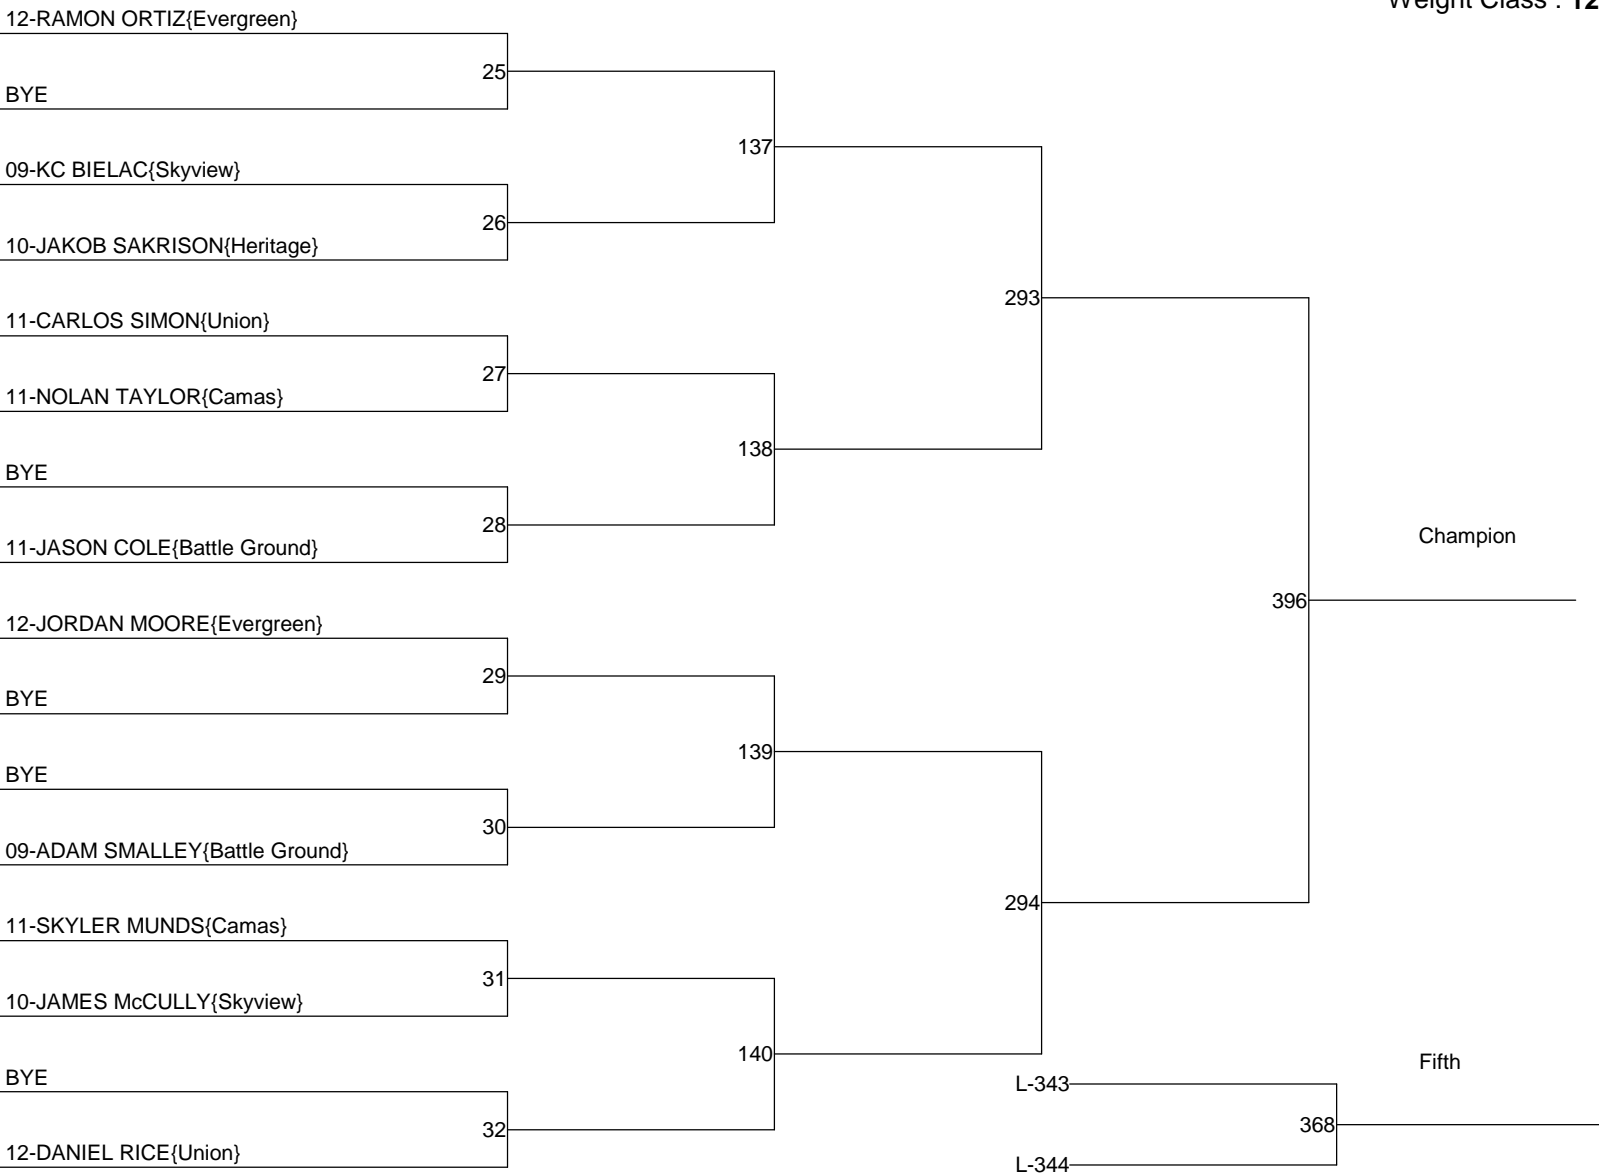

SouthWest District Wrestling Championships 2014

Weight Class : 106

SouthWest District Wrestling Championships 2014

Weight Class : 113

SouthWest District Wrestling Championships 2014

Weight Class : 120

SouthWest District Wrestling Championships 2014

Weight Class : 126

SouthWest District Wrestling Championships 2014

Weight Class : 132

SouthWest District Wrestling Championships 2014

Weight Class : 138

SouthWest District Wrestling Championships 2014

Weight Class : 145