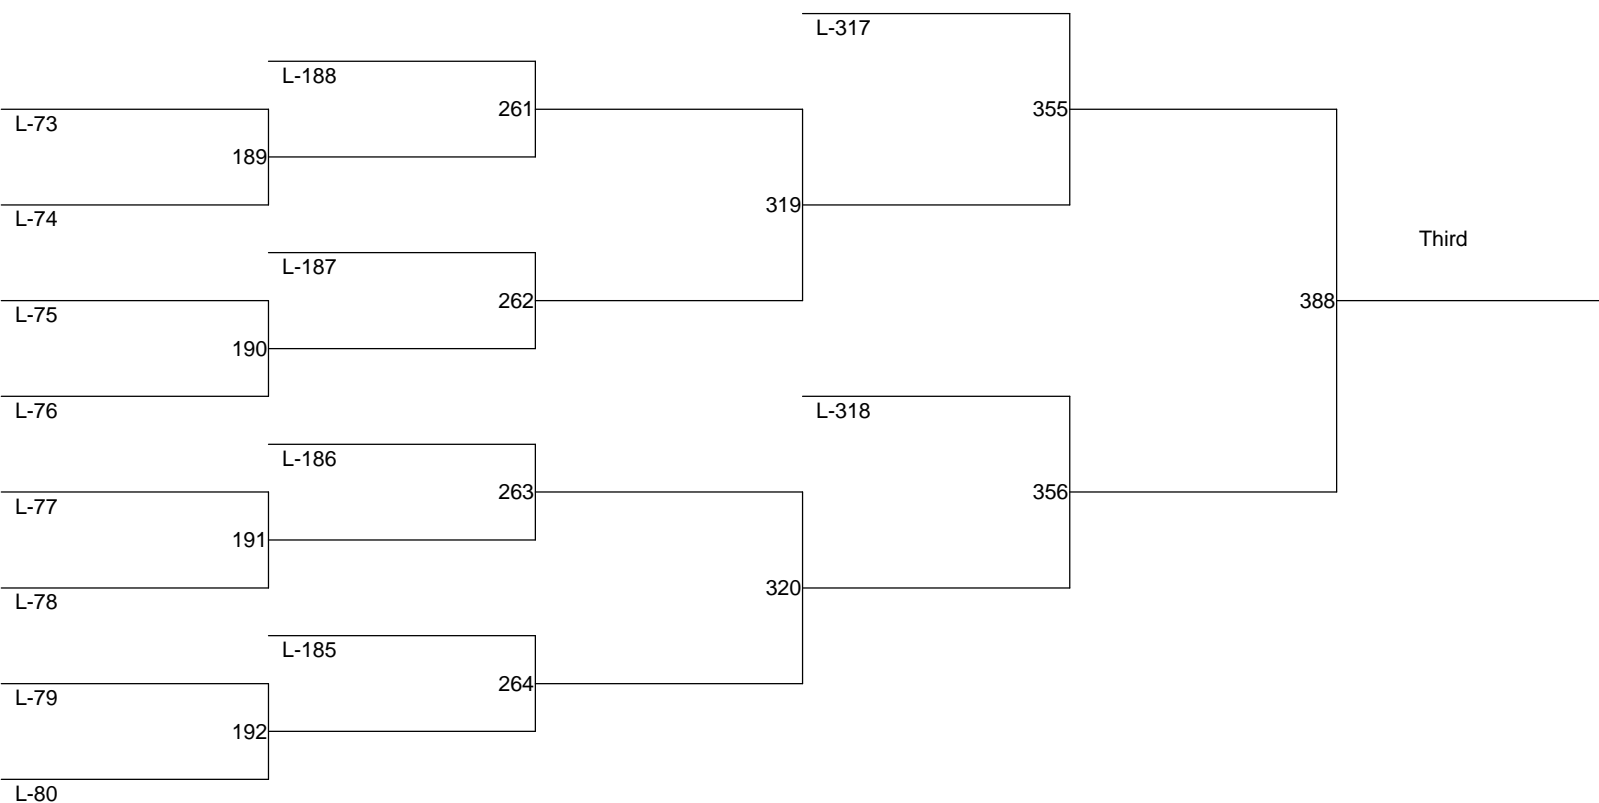

SouthWest District Wrestling Championships 2014

Weight Class : 152

SouthWest District Wrestling Championships 2014

Weight Class : 160

SouthWest District Wrestling Championships 2014

Weight Class : 170

SouthWest District Wrestling Championships 2014

Weight Class : 182

SouthWest District Wrestling Championships 2014

Weight Class : 195

SouthWest District Wrestling Championships 2014

Weight Class : **220**

SouthWest District Wrestling Championships 2014

Weight Class : 285