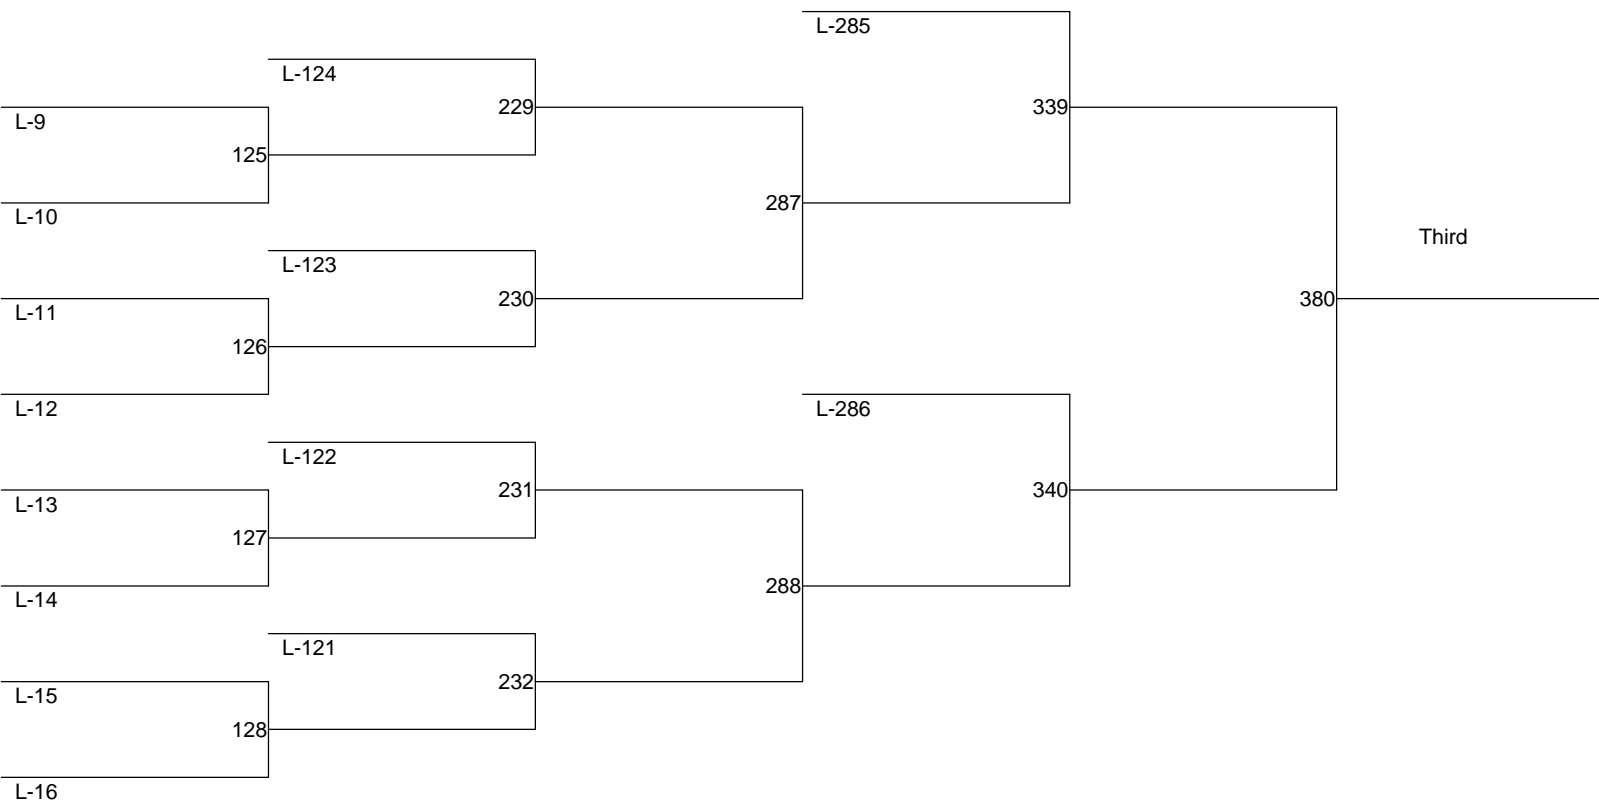

SouthWest District Wrestling Championships 2014

Weight Class : 106

SouthWest District Wrestling Championships 2014

Weight Class : 113

SouthWest District Wrestling Championships 2014

Weight Class : 120

SouthWest District Wrestling Championships 2014

Weight Class : 126

SouthWest District Wrestling Championships 2014

Weight Class : 132

SouthWest District Wrestling Championships 2014

Weight Class : 138

SouthWest District Wrestling Championships 2014

Weight Class : 145

SouthWest District Wrestling Championships 2014

Weight Class : 152

SouthWest District Wrestling Championships 2014

Weight Class : 160

SouthWest District Wrestling Championships 2014

Weight Class : 170

SouthWest District Wrestling Championships 2014

Weight Class : 182

SouthWest District Wrestling Championships 2014

Weight Class : 195

SouthWest District Wrestling Championships 2014

Weight Class : **220**

SouthWest District Wrestling Championships 2014

Weight Class : 285