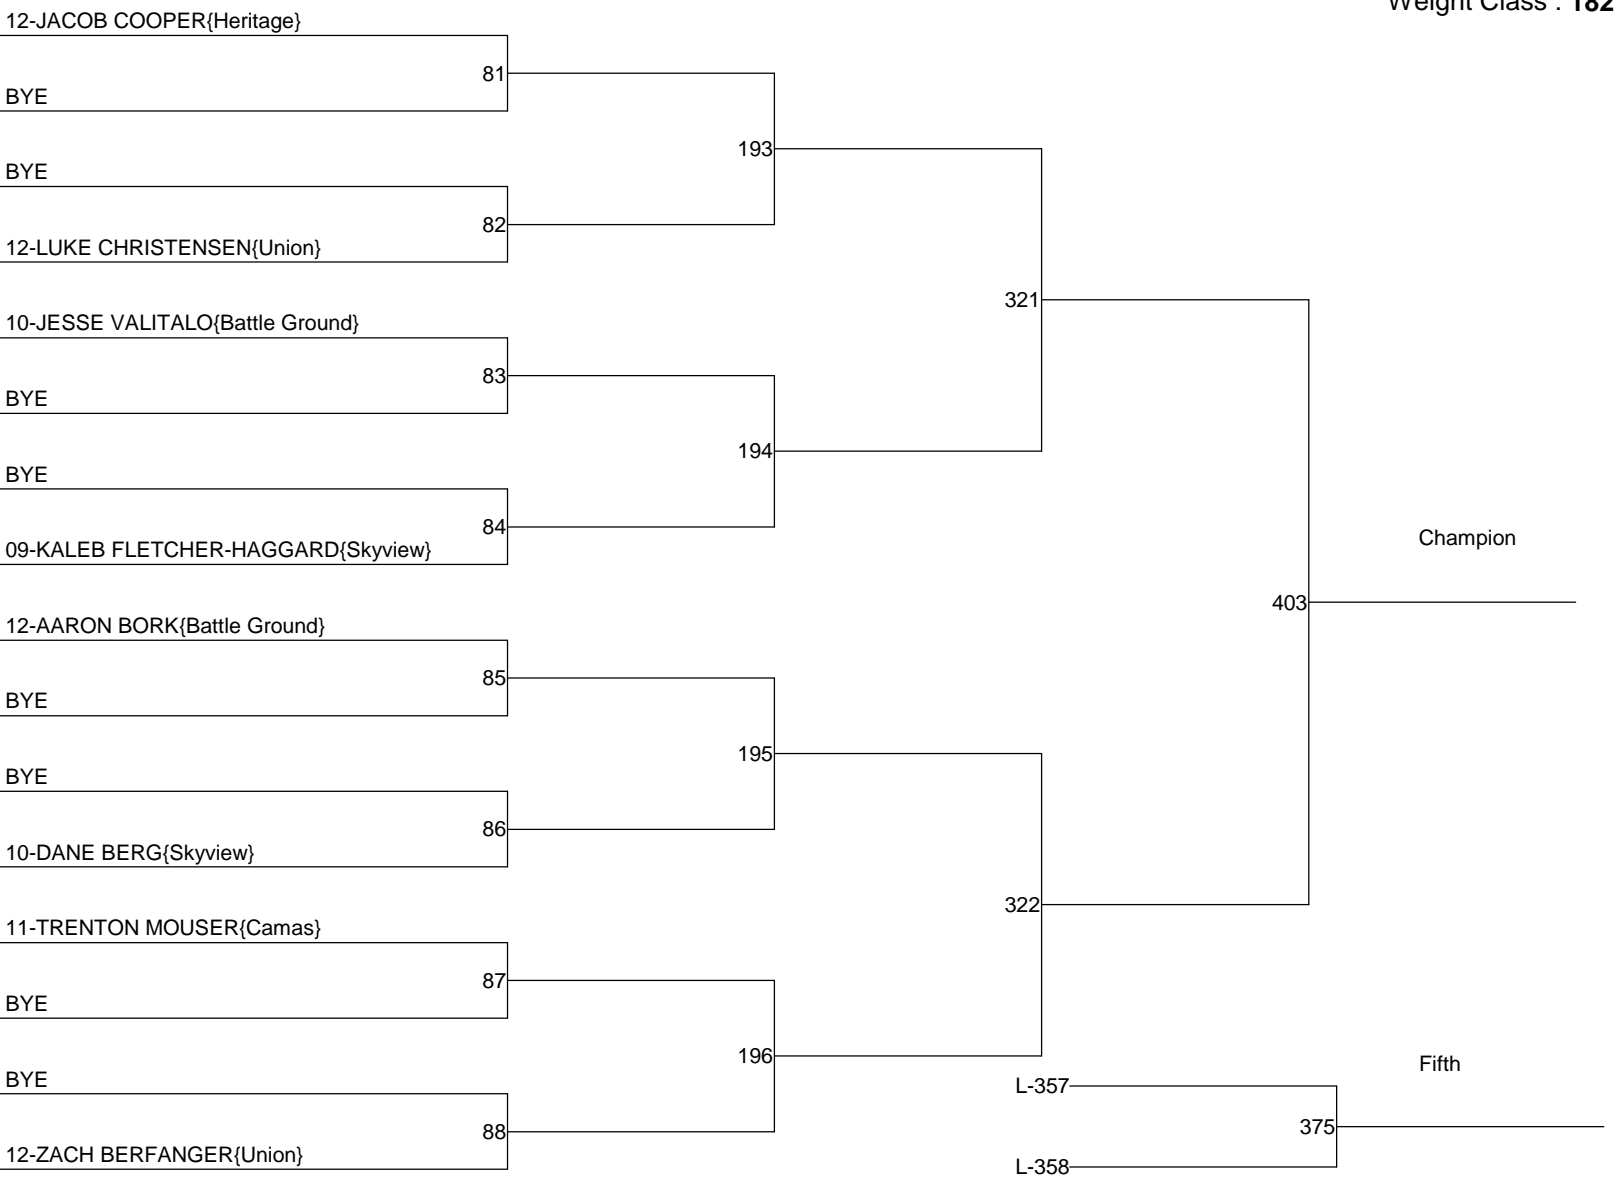

SouthWest District Wrestling Championships 2014

Weight Class : 182