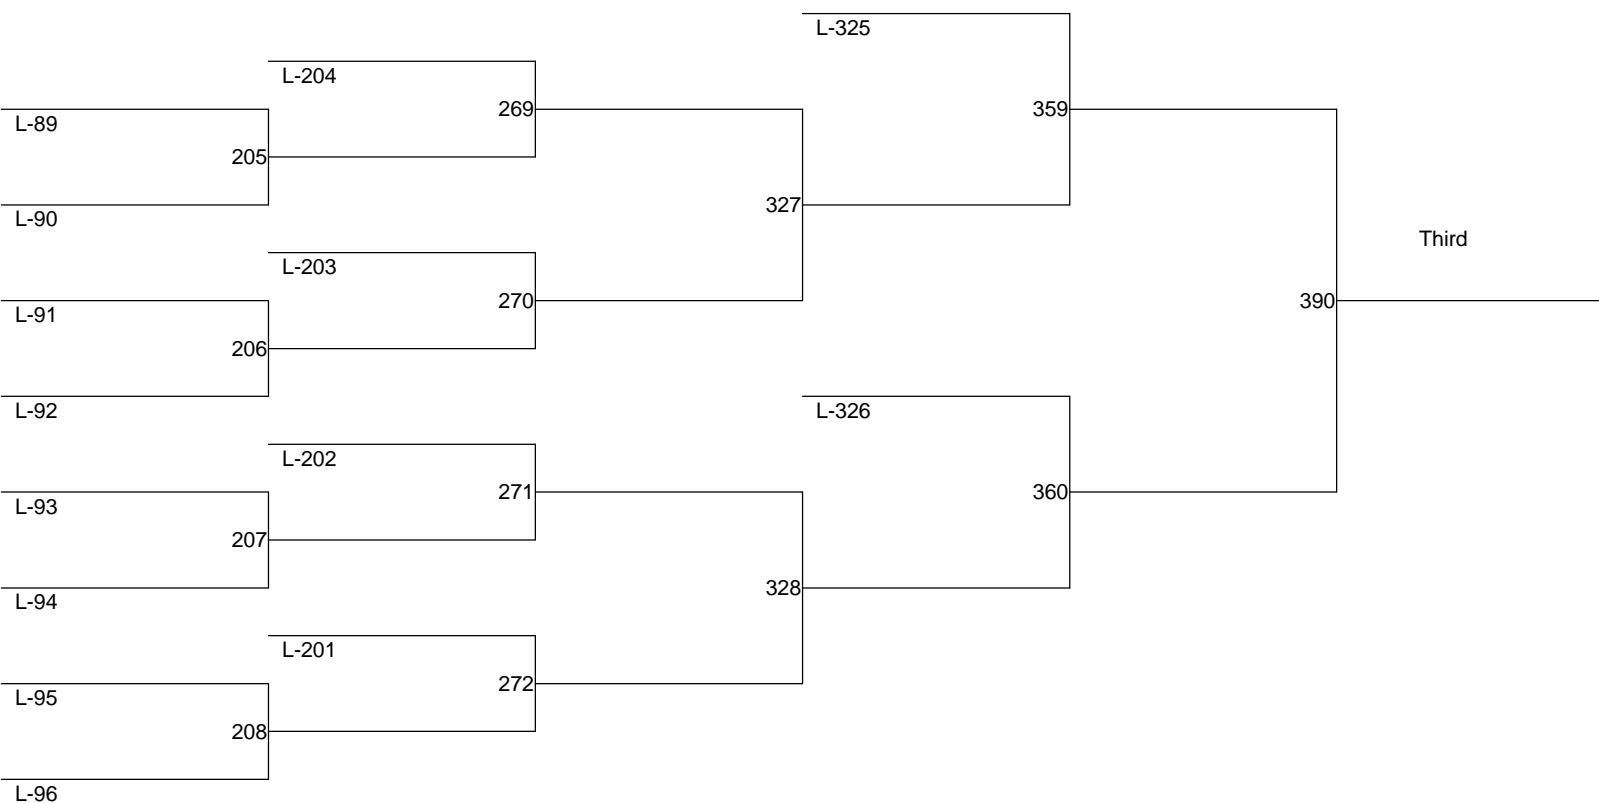

SouthWest District Wrestling Championships 2014

Weight Class : 195