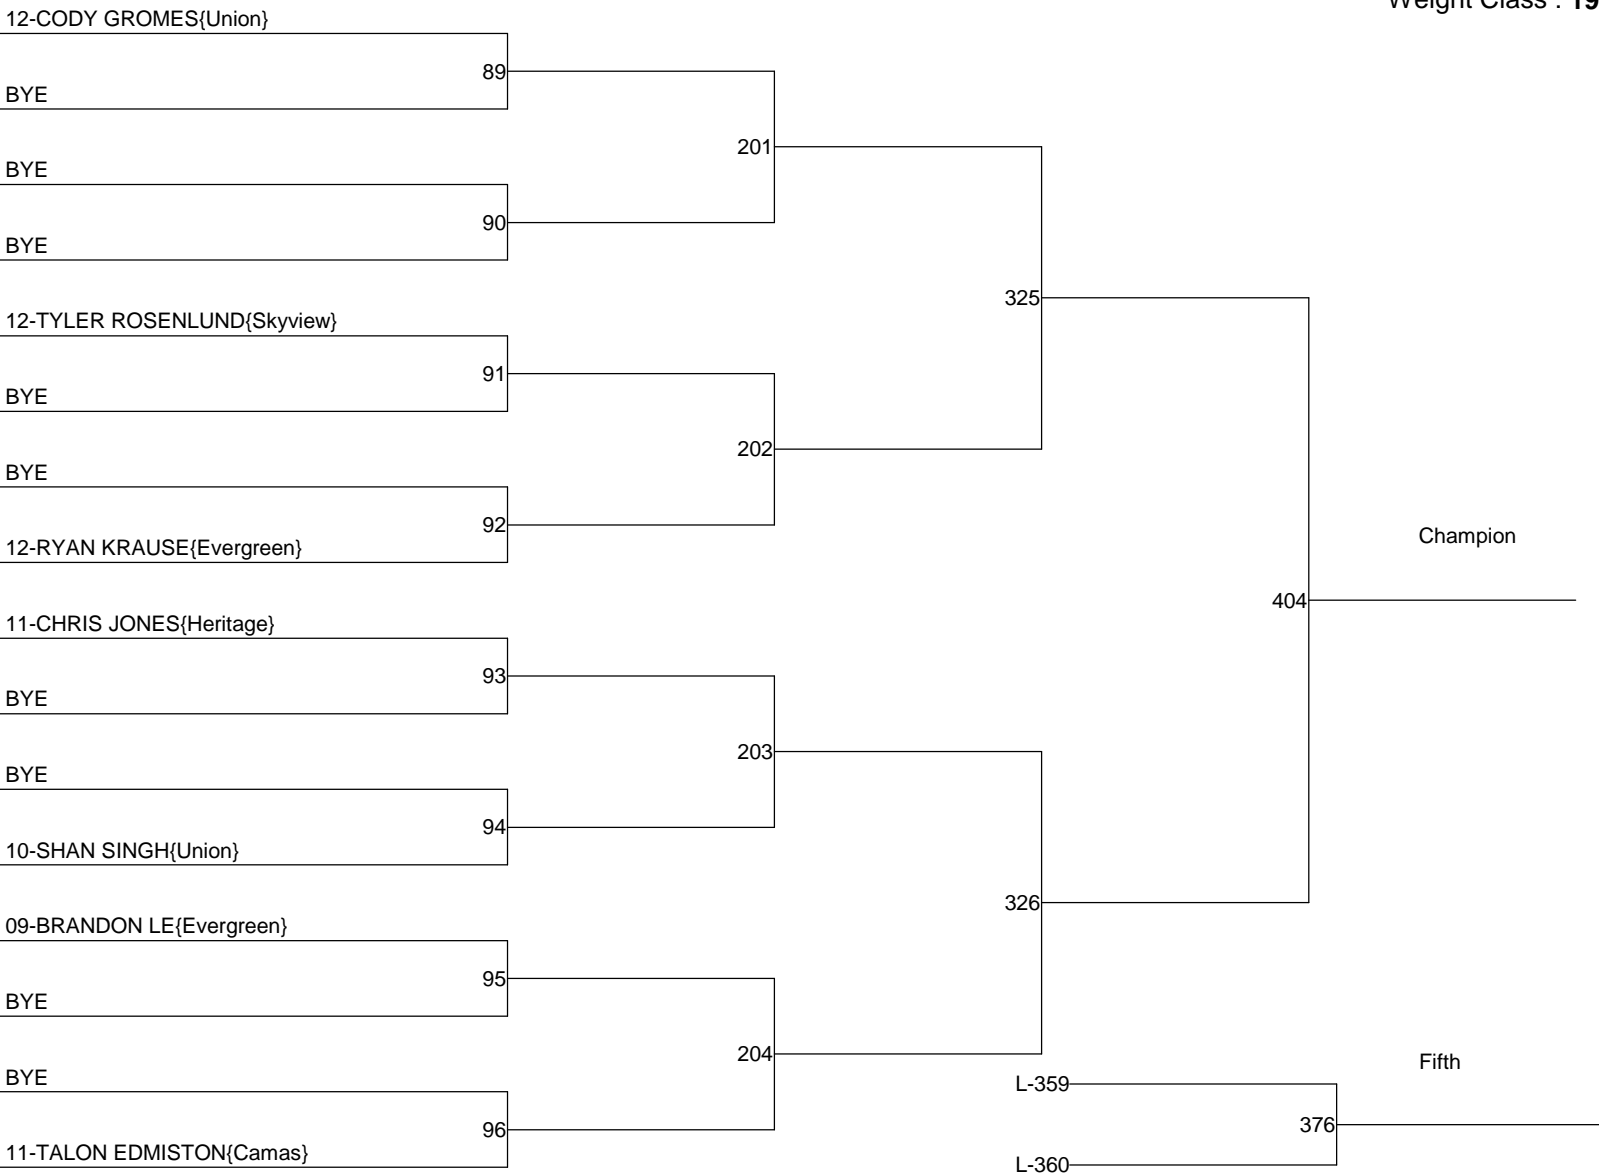

SouthWest District Wrestling Championships 2014

Weight Class : 195