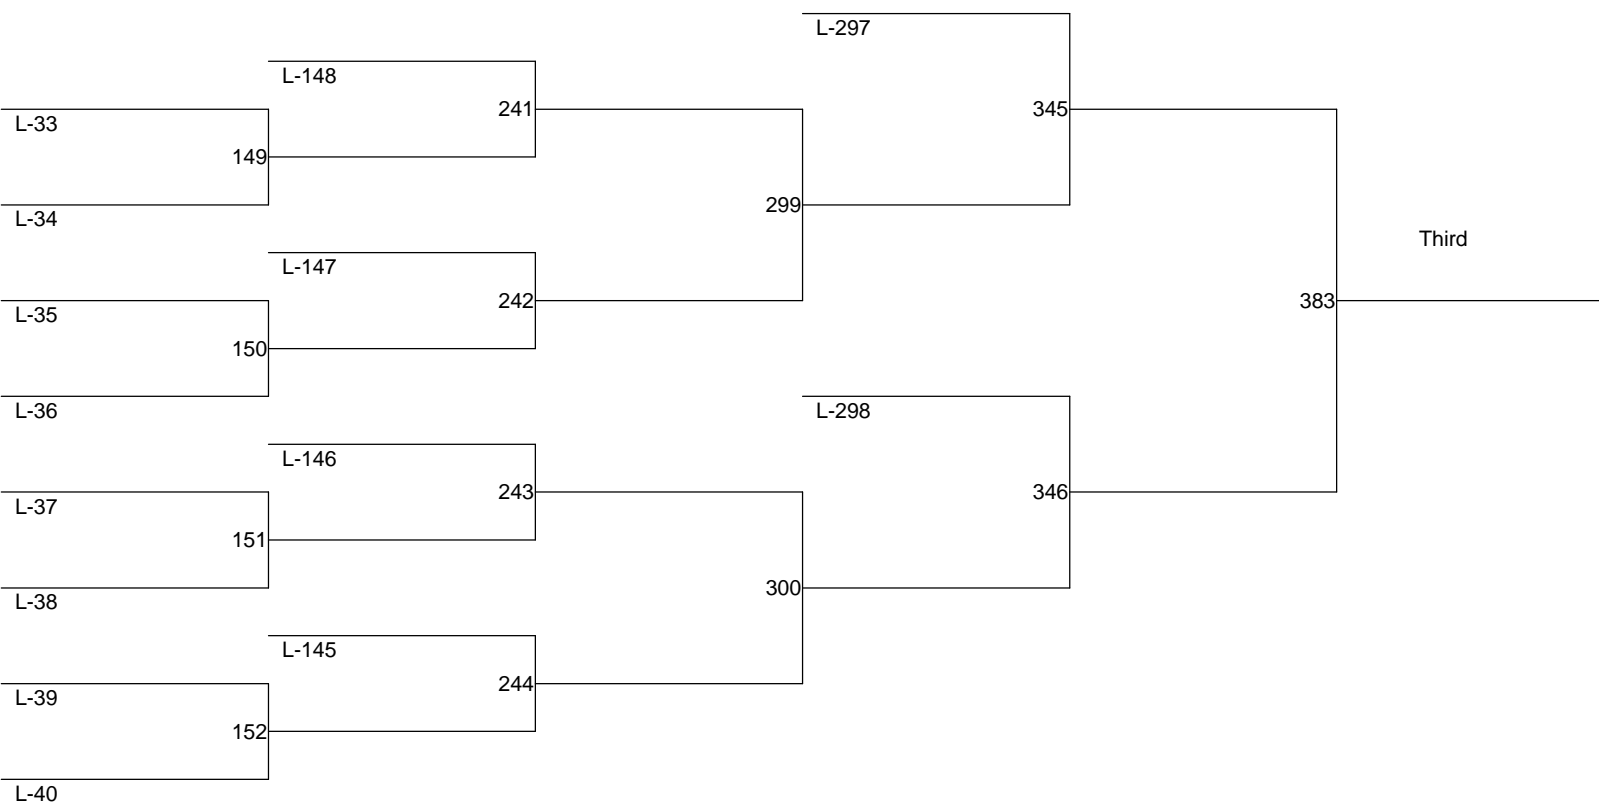

SouthWest District Wrestling Championships 2014

Weight Class : 106

SouthWest District Wrestling Championships 2014

Weight Class : 113

SouthWest District Wrestling Championships 2014

Weight Class : 120

SouthWest District Wrestling Championships 2014

Weight Class : 126

SouthWest District Wrestling Championships 2014

Weight Class : 132

SouthWest District Wrestling Championships 2014

Weight Class : 138

SouthWest District Wrestling Championships 2014

Weight Class : 145

SouthWest District Wrestling Championships 2014

Weight Class : 152

SouthWest District Wrestling Championships 2014

Weight Class : 160

SouthWest District Wrestling Championships 2014

Weight Class : 170

SouthWest District Wrestling Championships 2014

Weight Class : 182

SouthWest District Wrestling Championships 2014

Weight Class : 195

SouthWest District Wrestling Championships 2014

Weight Class : **220**

SouthWest District Wrestling Championships 2014

Weight Class : 285