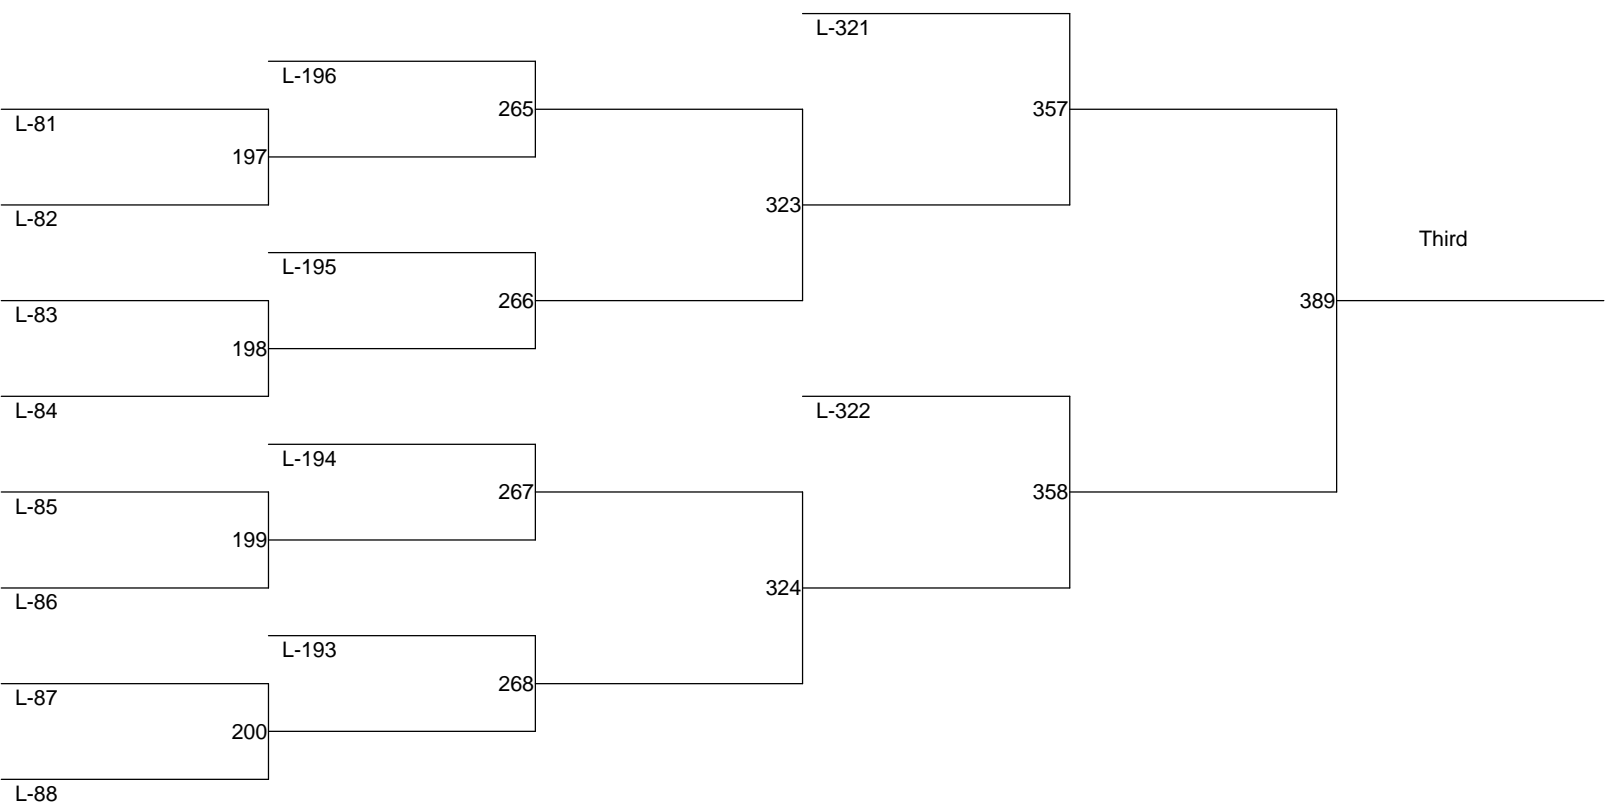

SouthWest District Wrestling Championships 2014

Weight Class : 152

SouthWest District Wrestling Championships 2014

Weight Class : 160

SouthWest District Wrestling Championships 2014

Weight Class : 170

SouthWest District Wrestling Championships 2014

Weight Class : 182

SouthWest District Wrestling Championships 2014

Weight Class : 195

SouthWest District Wrestling Championships 2014

Weight Class : **220**

SouthWest District Wrestling Championships 2014

Weight Class : 285