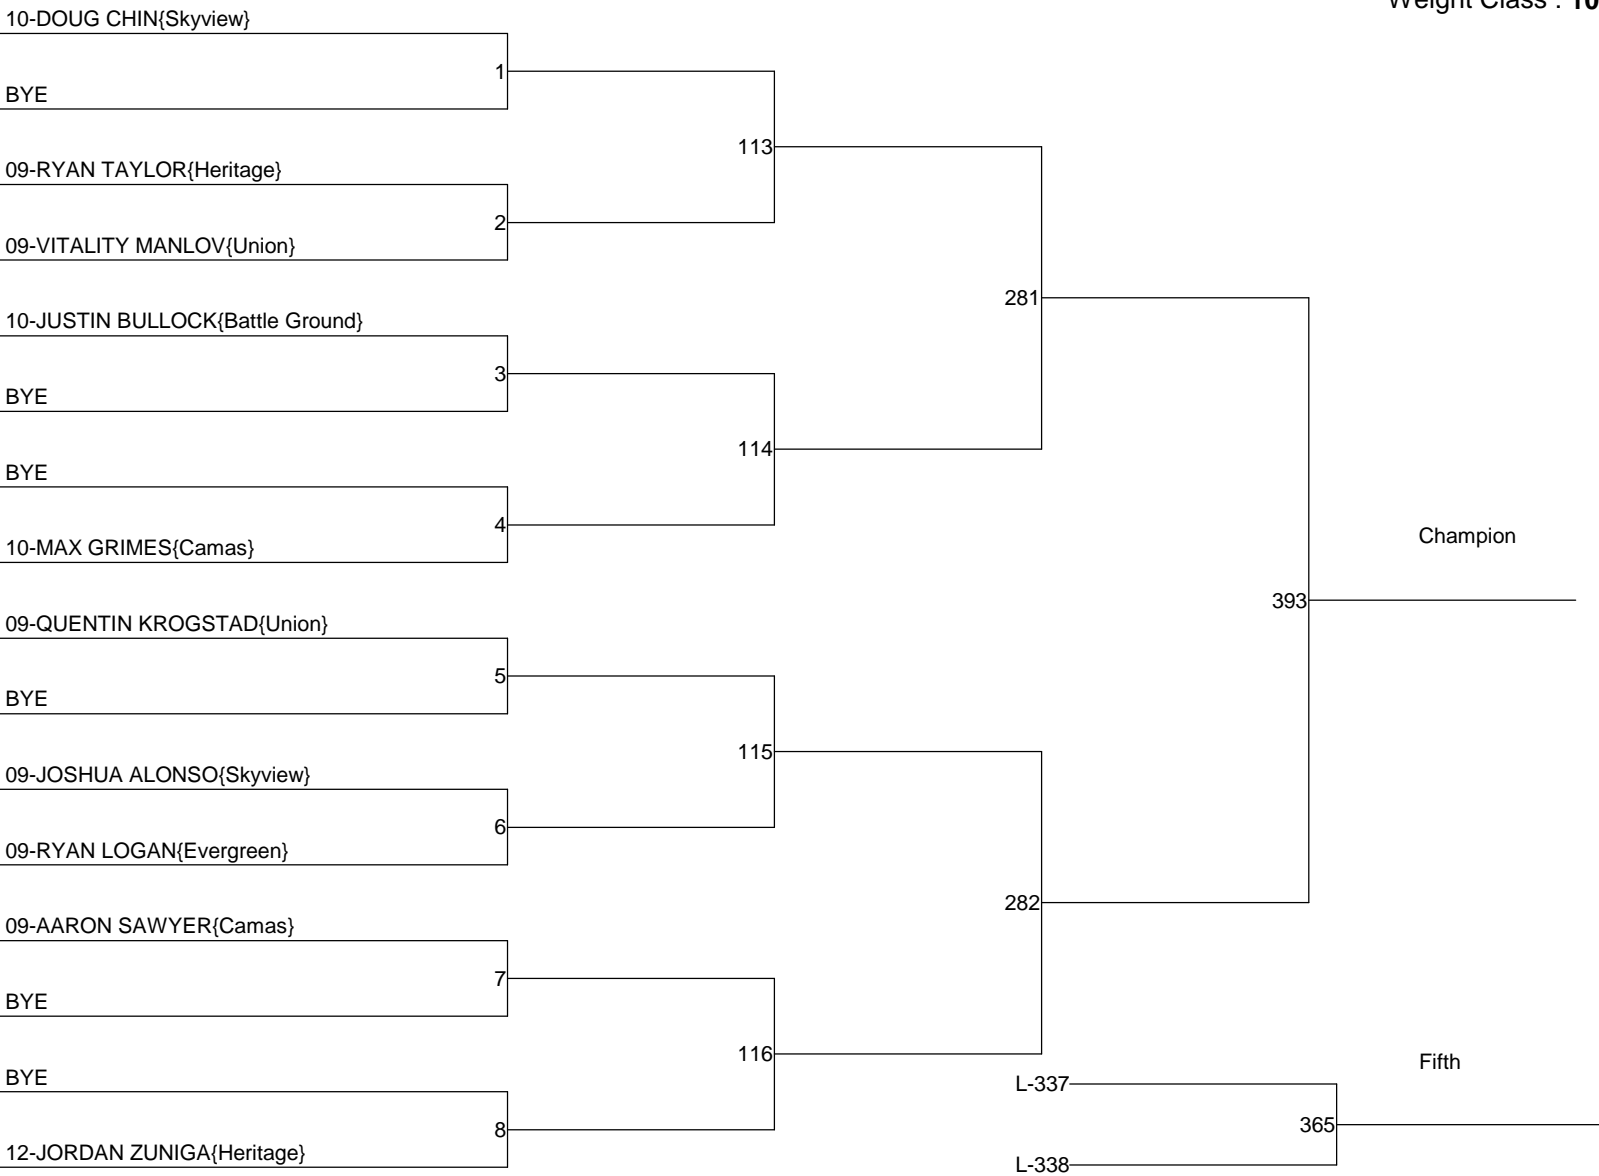

SouthWest District Wrestling Championships 2014

Weight Class : 106

SouthWest District Wrestling Championships 2014

Weight Class : 113

SouthWest District Wrestling Championships 2014

Weight Class : 120

SouthWest District Wrestling Championships 2014

Weight Class : 126

SouthWest District Wrestling Championships 2014

Weight Class : 132

SouthWest District Wrestling Championships 2014

Weight Class : 138

SouthWest District Wrestling Championships 2014

Weight Class : 145

SouthWest District Wrestling Championships 2014

Weight Class : 152

SouthWest District Wrestling Championships 2014

Weight Class : 160

SouthWest District Wrestling Championships 2014

Weight Class : 170

SouthWest District Wrestling Championships 2014

Weight Class : 182

SouthWest District Wrestling Championships 2014

Weight Class : 195

SouthWest District Wrestling Championships 2014

Weight Class : **220**

SouthWest District Wrestling Championships 2014

Weight Class : 285