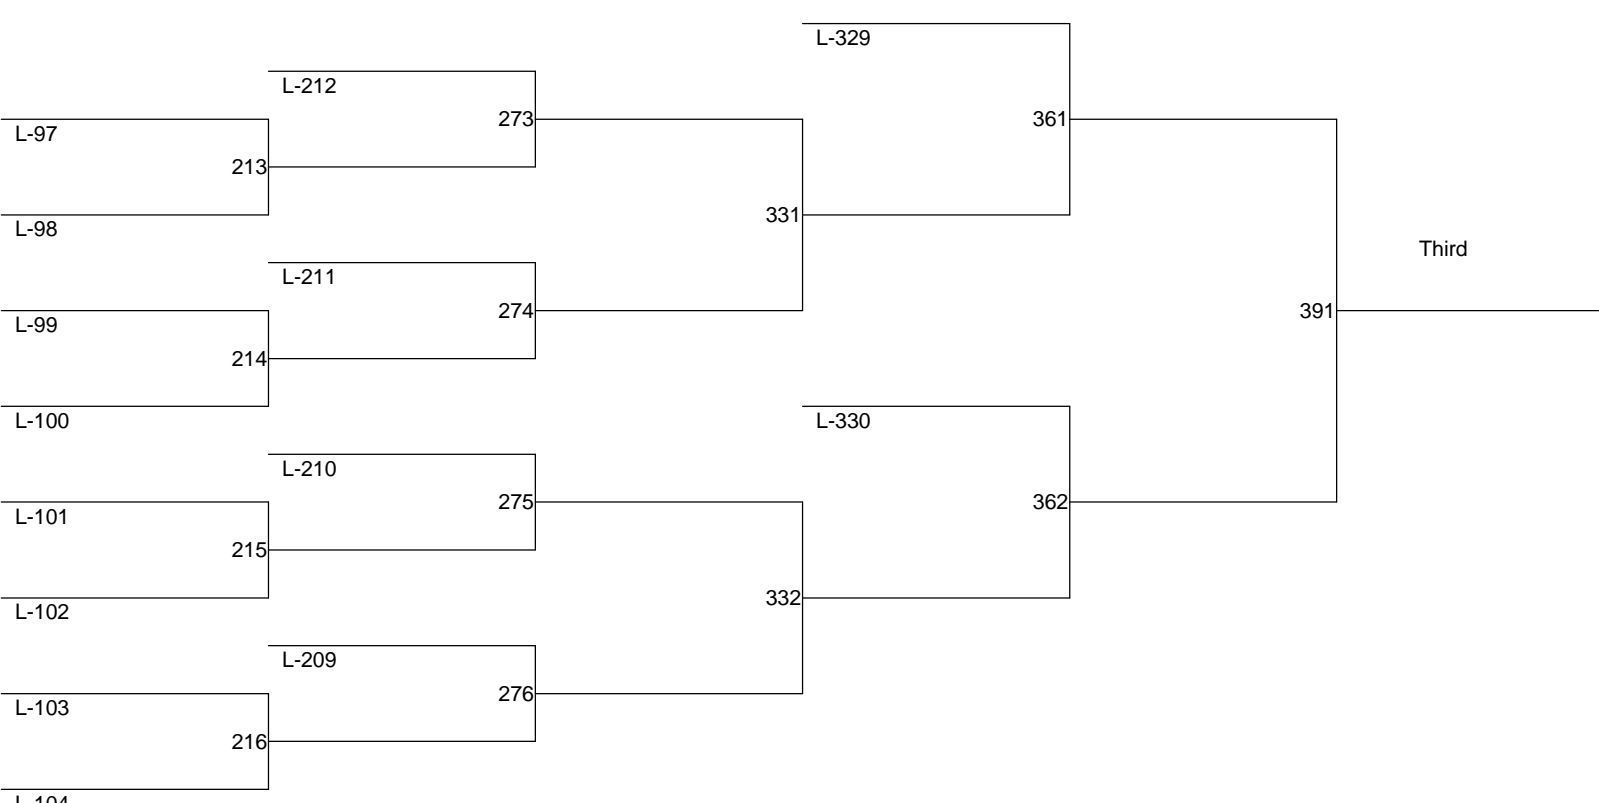

Weight Class : 182

SouthWest District Wrestling Championships 2014

Weight Class : 195

SouthWest District Wrestling Championships 2014

Weight Class : **220**

SouthWest District Wrestling Championships 2014

Weight Class : 285