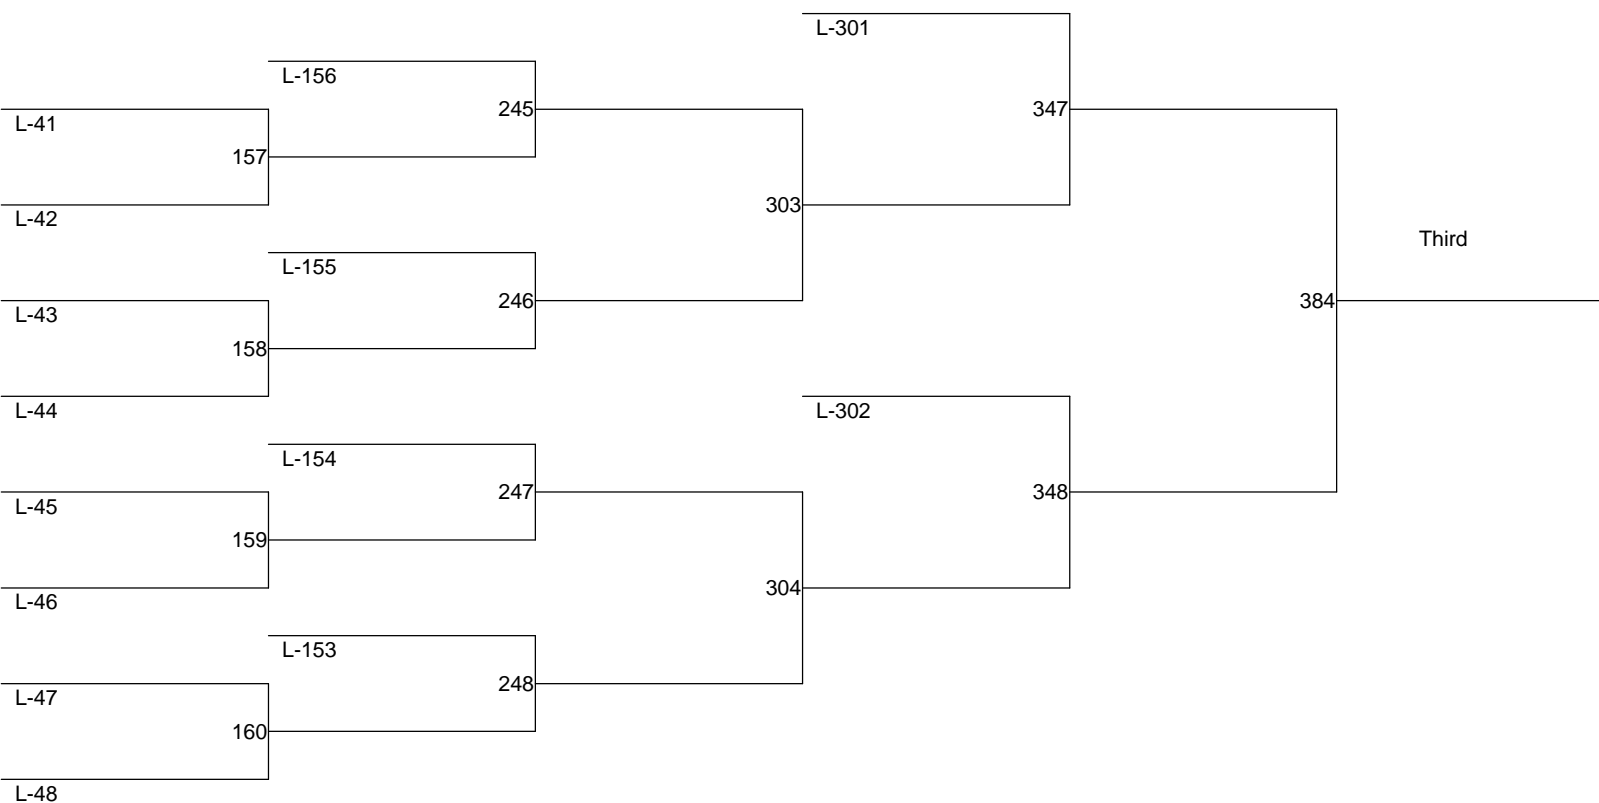

Weight Class : 126

SouthWest District Wrestling Championships 2014

Weight Class : 132

SouthWest District Wrestling Championships 2014

Weight Class : 138

SouthWest District Wrestling Championships 2014

Weight Class : 145

SouthWest District Wrestling Championships 2014

Weight Class : 152

SouthWest District Wrestling Championships 2014

Weight Class : 160

SouthWest District Wrestling Championships 2014

Weight Class : 170

SouthWest District Wrestling Championships 2014