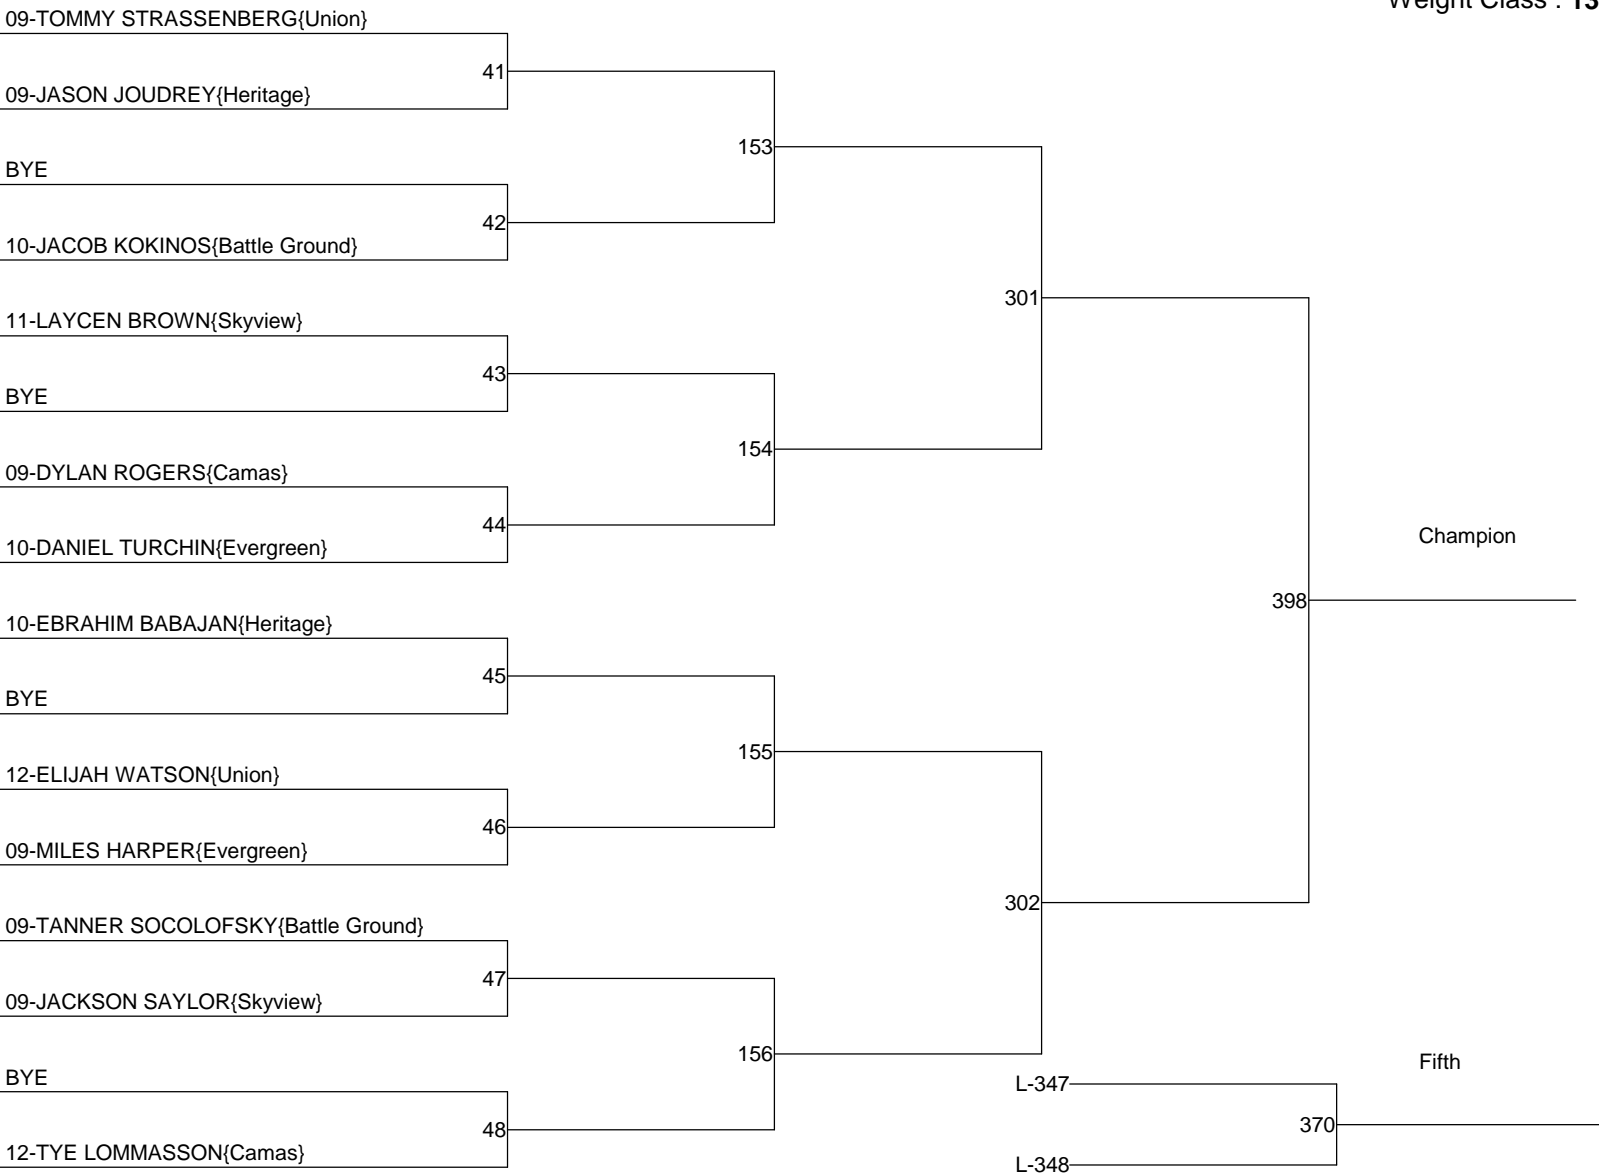

Weight Class : 126

SouthWest District Wrestling Championships 2014

Weight Class : 132

SouthWest District Wrestling Championships 2014

Weight Class : 138

SouthWest District Wrestling Championships 2014

Weight Class : 145