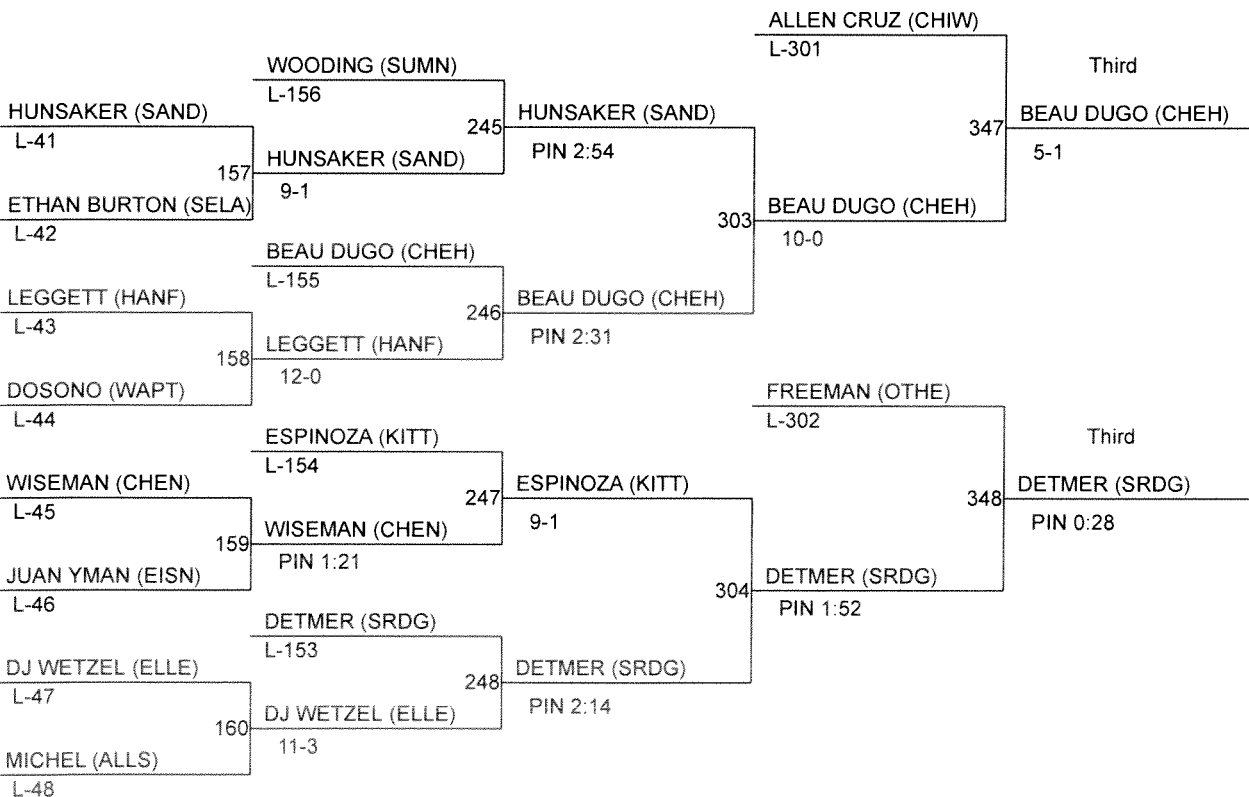

2015 WESTBERG INVITE

Weight Class : 138

1. ANTHONY CHAVEZ (SUNN)
2. HUNTER EBERHART (ALLS)
3. BEAU DUGO (CHEH)
3. CLAYTON DETMER (SRDG)
5. ALLEN CRUZ (CHIW)
5. COLLIN FREEMAN (OTHE)