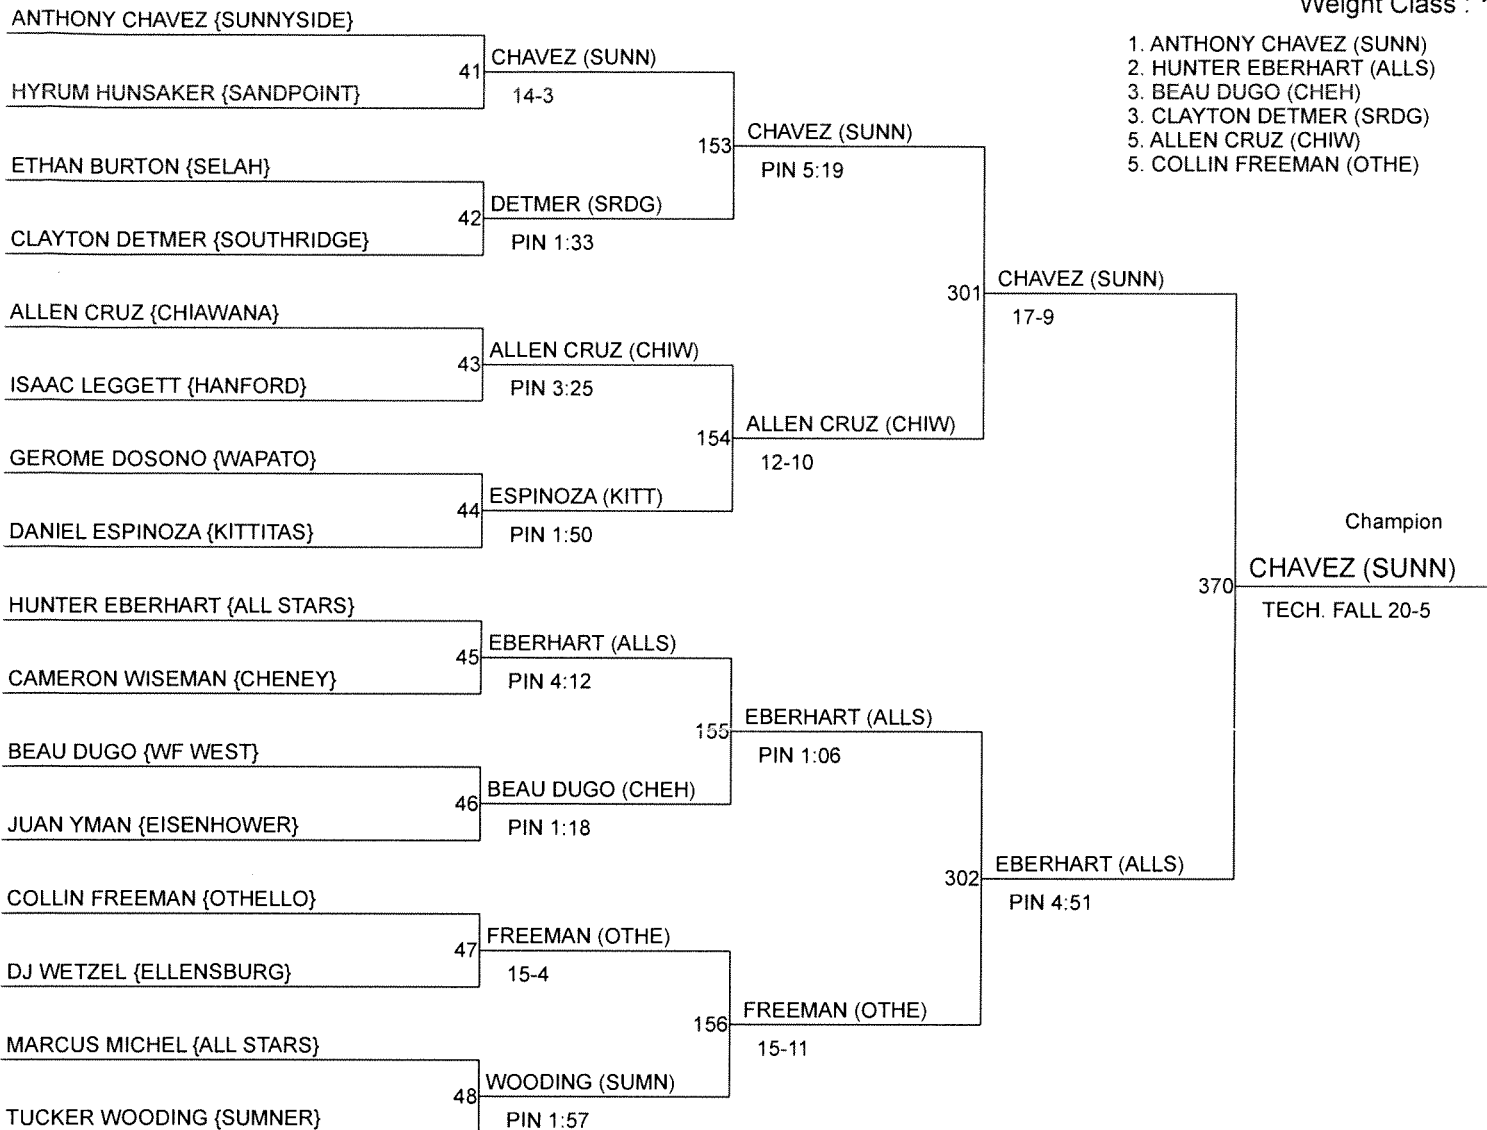

2015 WESTBERG INVITE

Weight Class : 138

1. ANTHONY CHAVEZ (SUNN)
2. HUNTER EBERHART (ALLS)
3. BEAU DUGO (CHEH)
3. CLAYTON DETMER (SRDG)
5. ALLEN CRUZ (CHIW)
5. COLLIN FREEMAN (OTHE)