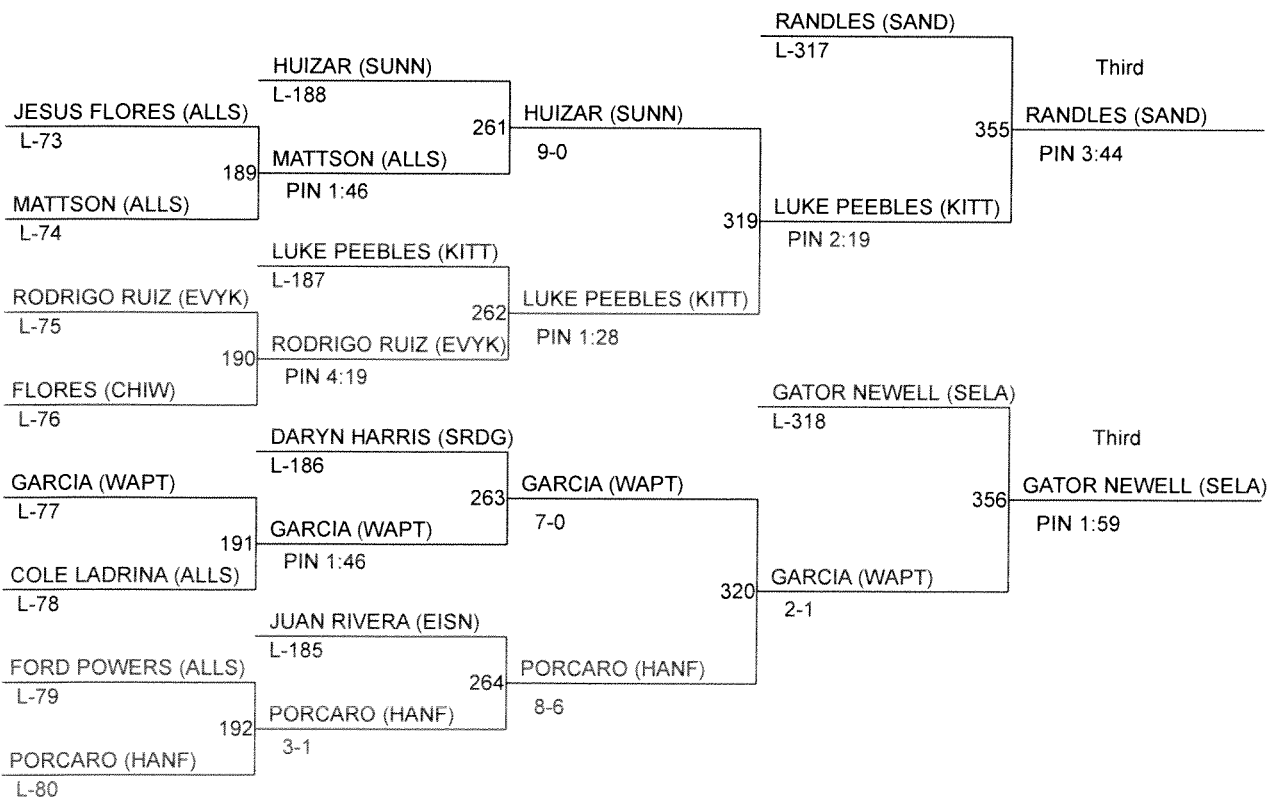

2015 WESTBERG INVITE

Weight Class : 170

1. JOSIAH SHLIESMAN (SUMN)
2. TAIT STEVENSON (ELLE)
3. CASEY RANGLES (SAND)
3. GATOR NEWELL (SELA)
5. LUKE PEEBLES (KITT)
5. ALEXIS GARCIA (WAPT)