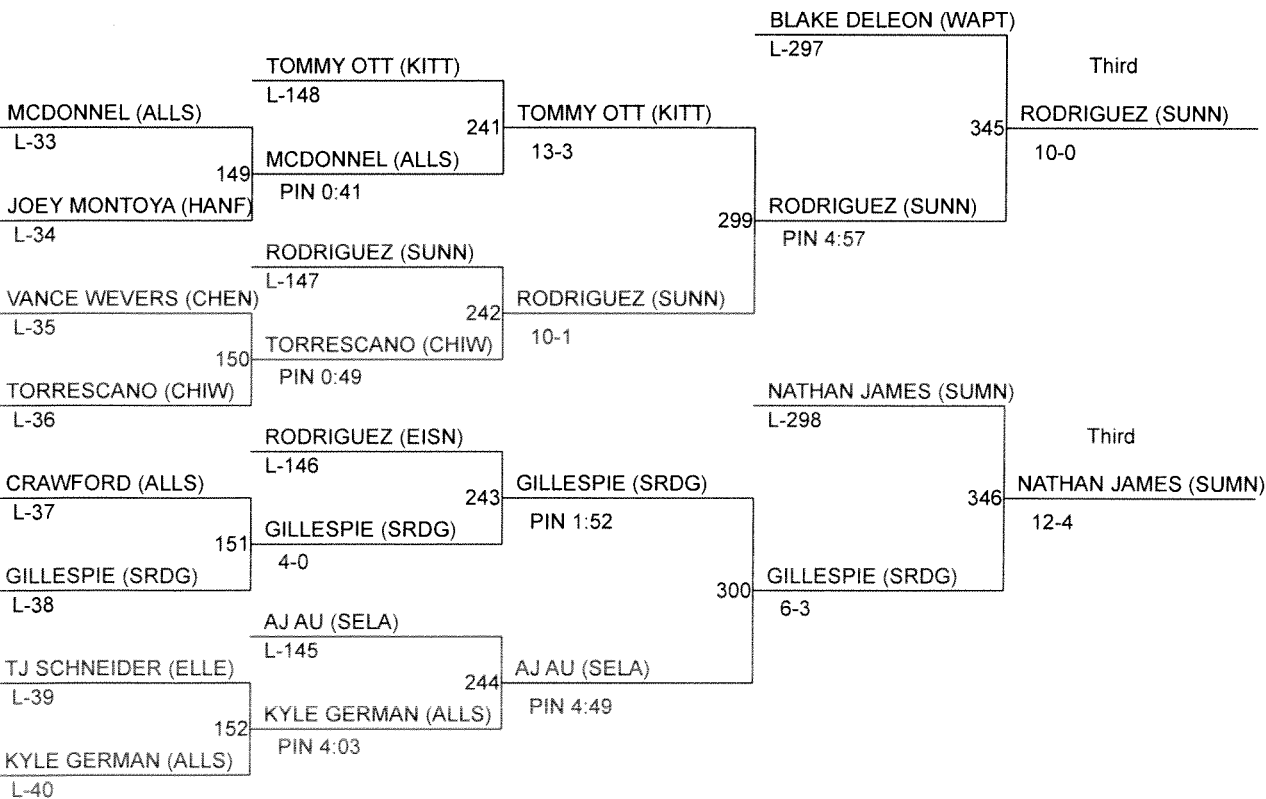

2015 WESTBERG INVITE

Weight Class : 132

1. MANNY MARTINEZ (OTHE)
2. MICHEAL ANDERSON (CHEH)
3. JOSIAH RODRIGUEZ (SUNN)
3. NATHAN JAMES (SUMN)
5. BLAKE DELEON (WAPT)
5. DERRICK GILLESPIE (SRDG)