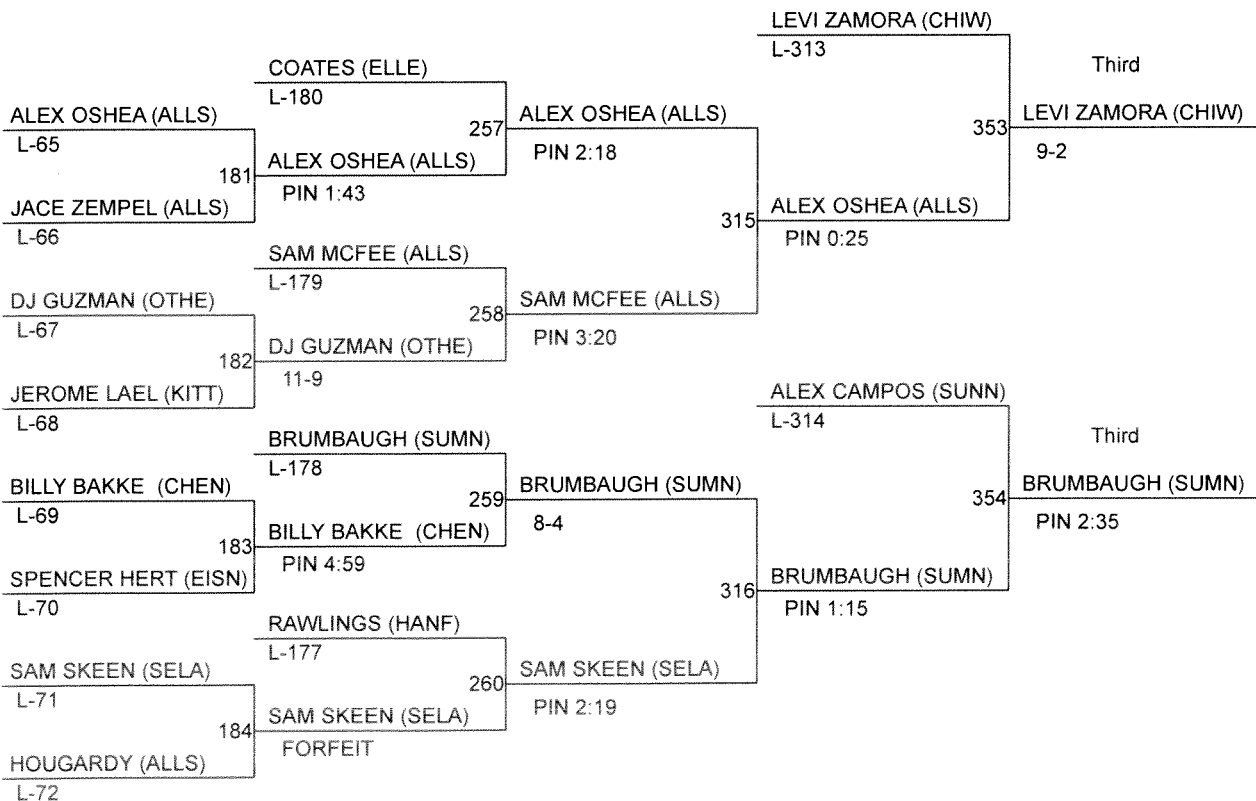

2015 WESTBERG INVITE

Weight Class : 160

1. TYLER PRESSER (SAND)
2. ERIC BRAUN (CHEH)
3. LEVI ZAMORA (CHIW)
3. JACOB BRUMBAUGH (SUMN)
5. ALEX OSHEA (ALLS)
5. ALEX CAMPOS (SUNN)