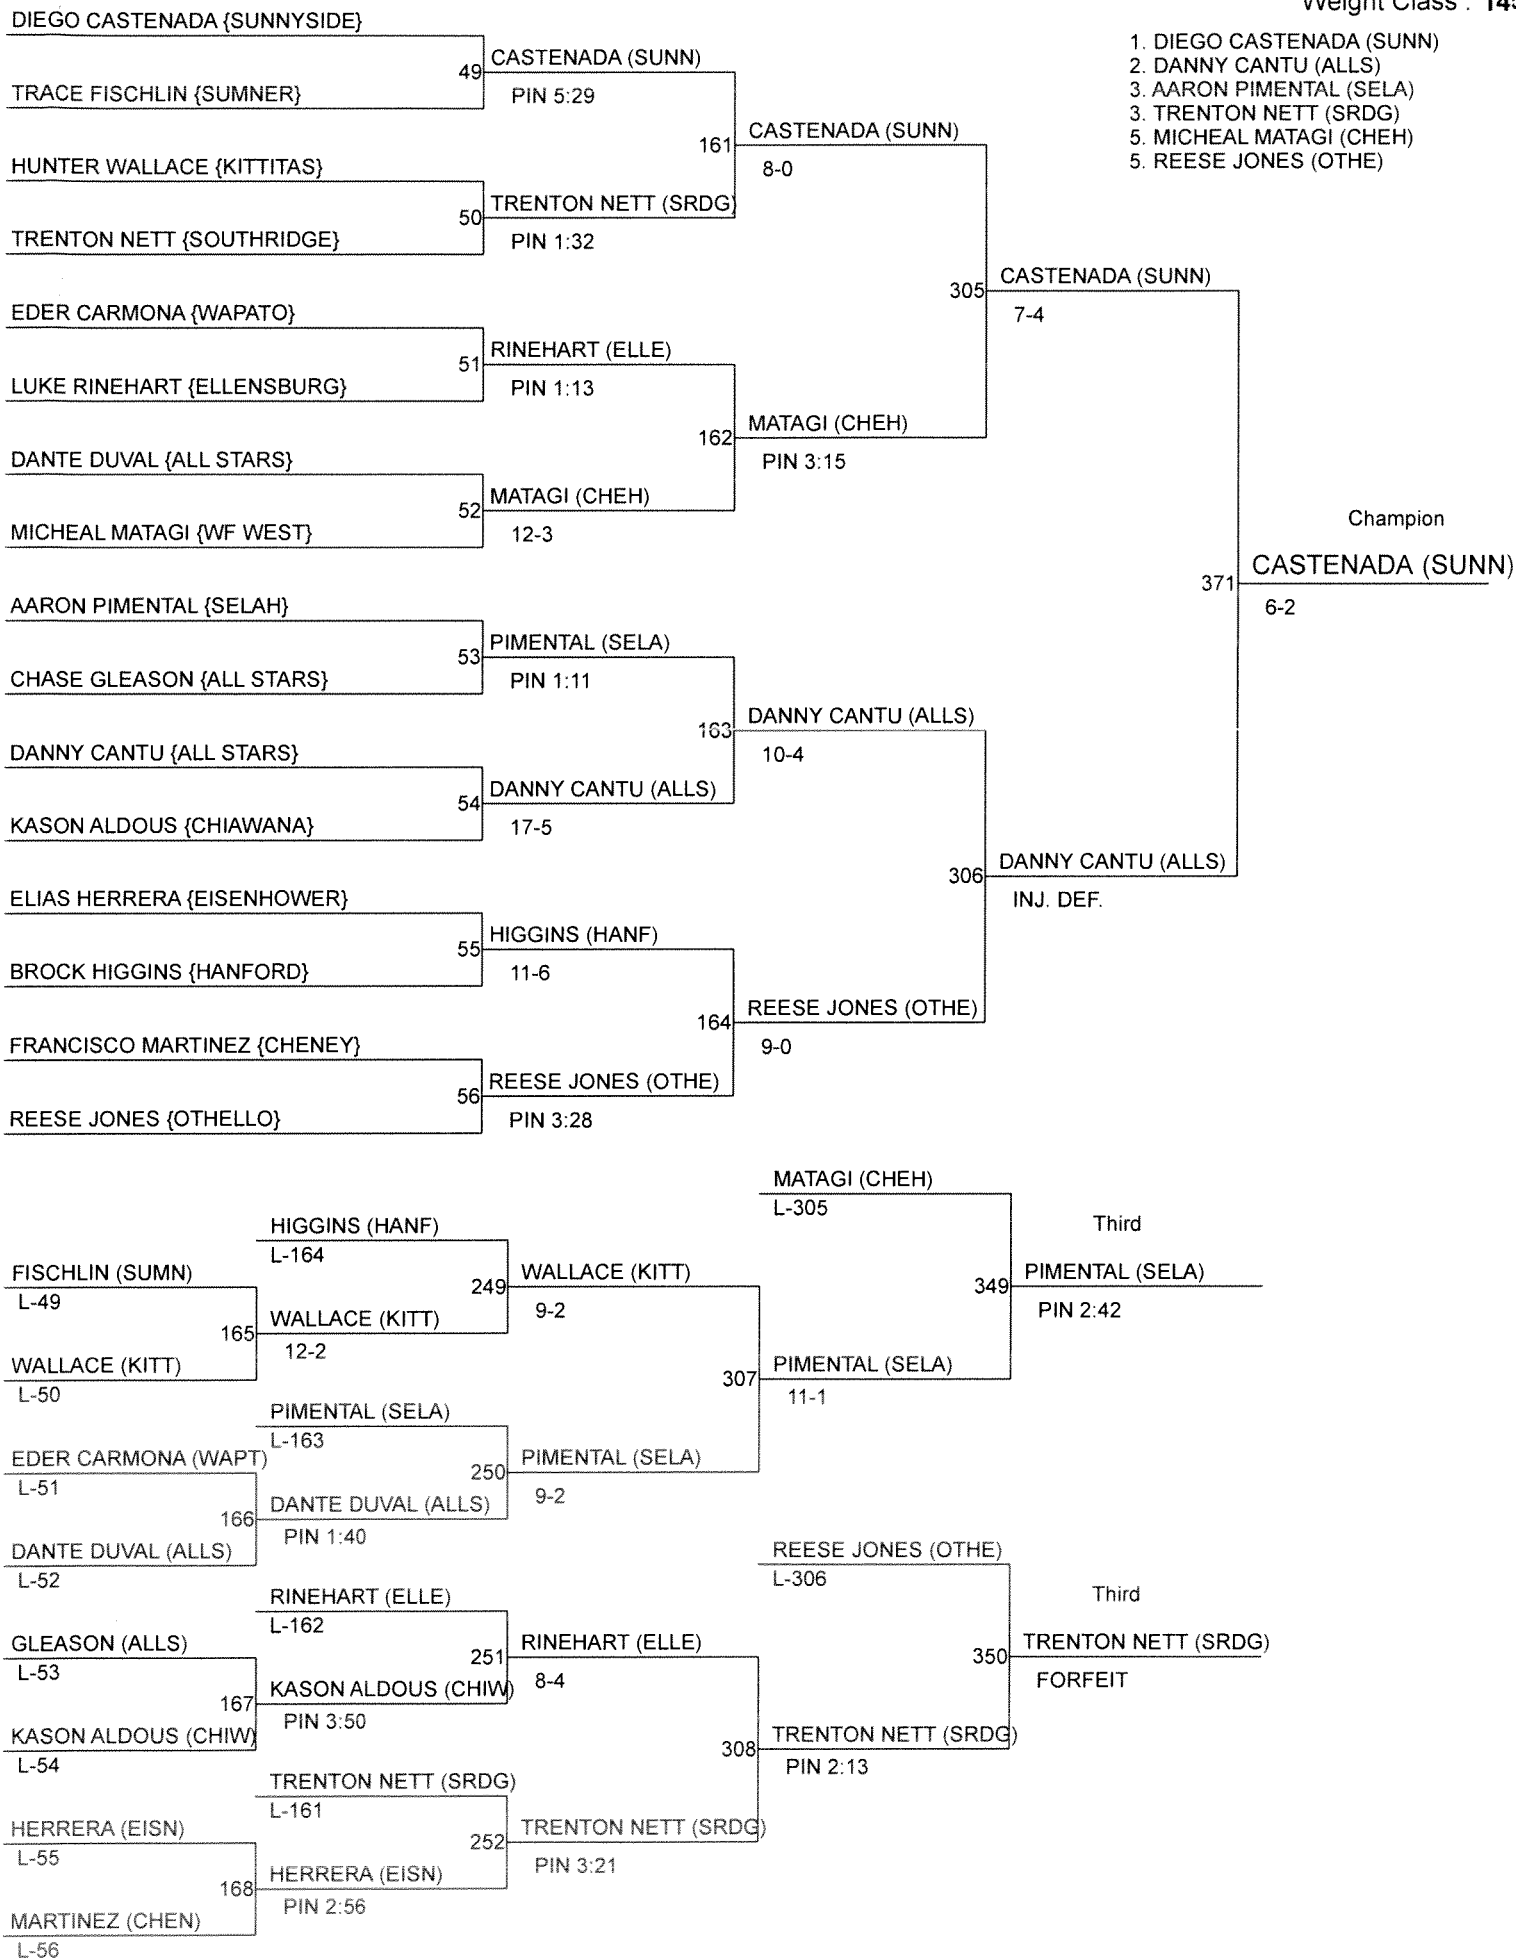

2015 WESTBERG INVITE

Weight Class : 145

1. DIEGO CASTENADA (SUNN)
2. DANNY CANTU (ALLS)
3. AARON PIMENTAL (SELA)
3. TRENTON NETT (SRDG)
5. MICHEAL MATAGI (CHEH)
5. REESE JONES (OTHE)