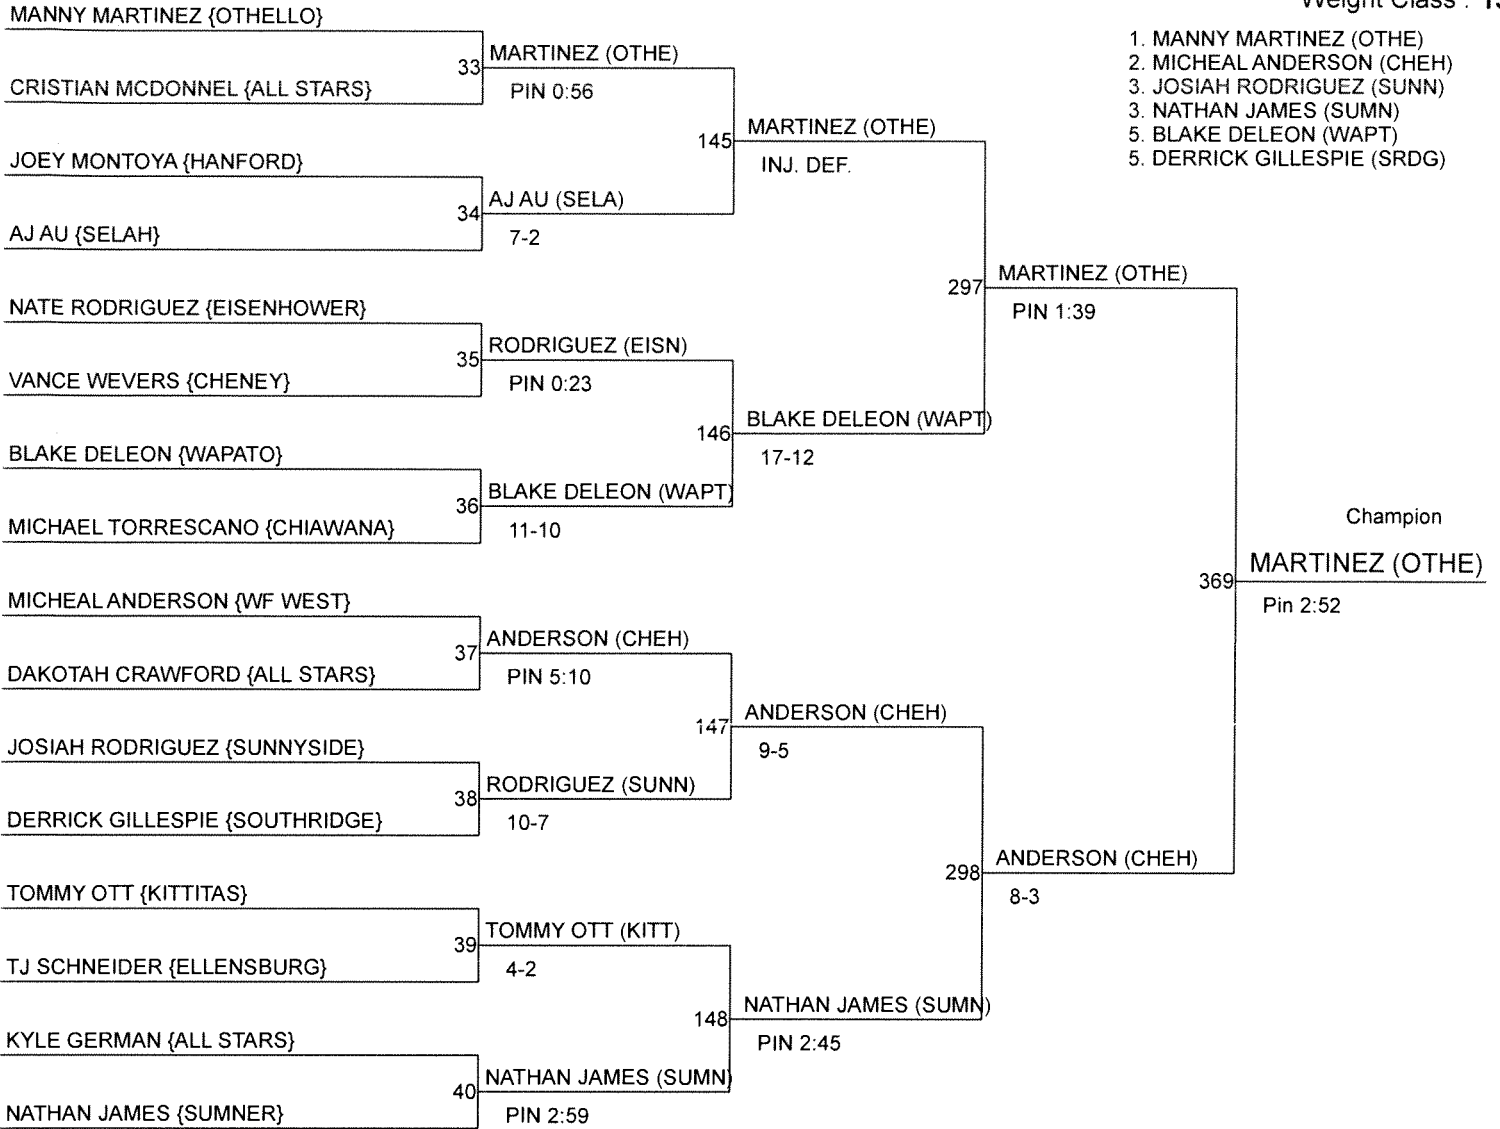

2015 WESTBERG INVITE

Weight Class : 132

1. MANNY MARTINEZ (OTHE)
2. MICHEAL ANDERSON (CHEH)
3. JOSIAH RODRIGUEZ (SUNN)
3. NATHAN JAMES (SUMN)
5. BLAKE DELEON (WAPT)
5. DERRICK GILLESPIE (SRDG)