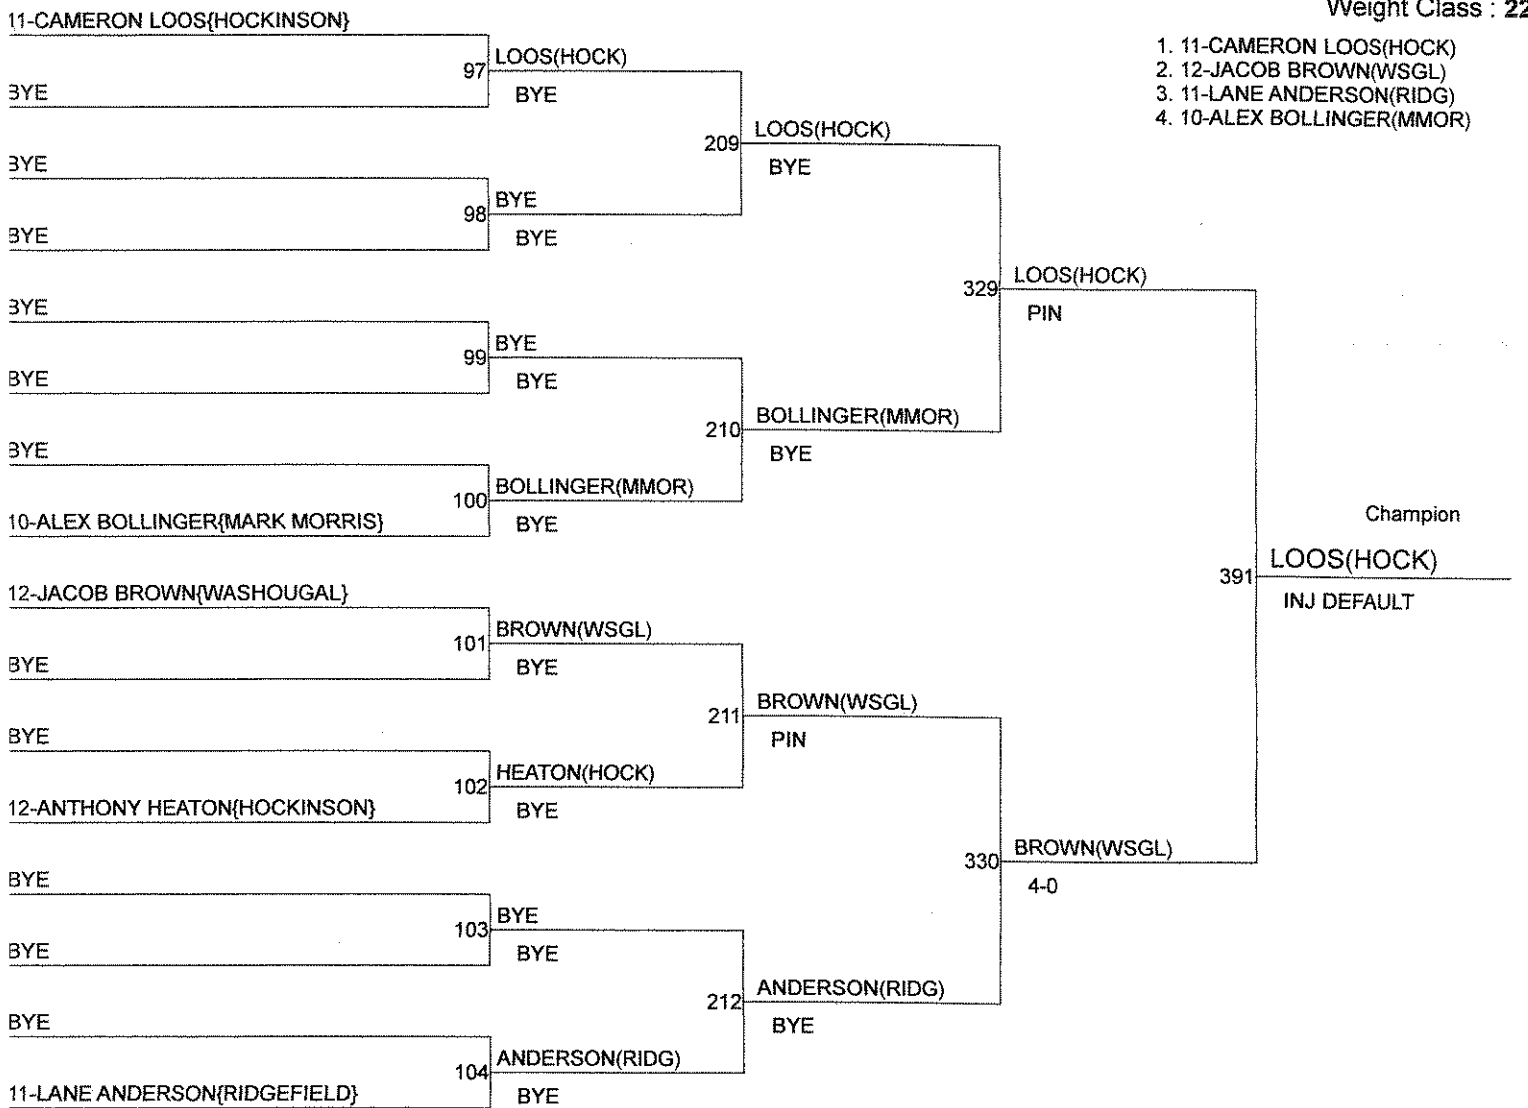

GSHL AA WRESTLING SUB REGIONAL

Weight Class : 220

1. 11-CAMERON LOOS(HOCK)
2. 12-JACOB BROWN(WSGL)
3. 11-LANE ANDERSON(RIDG)
4. 10-ALEX BOLLINGER(MMOR)