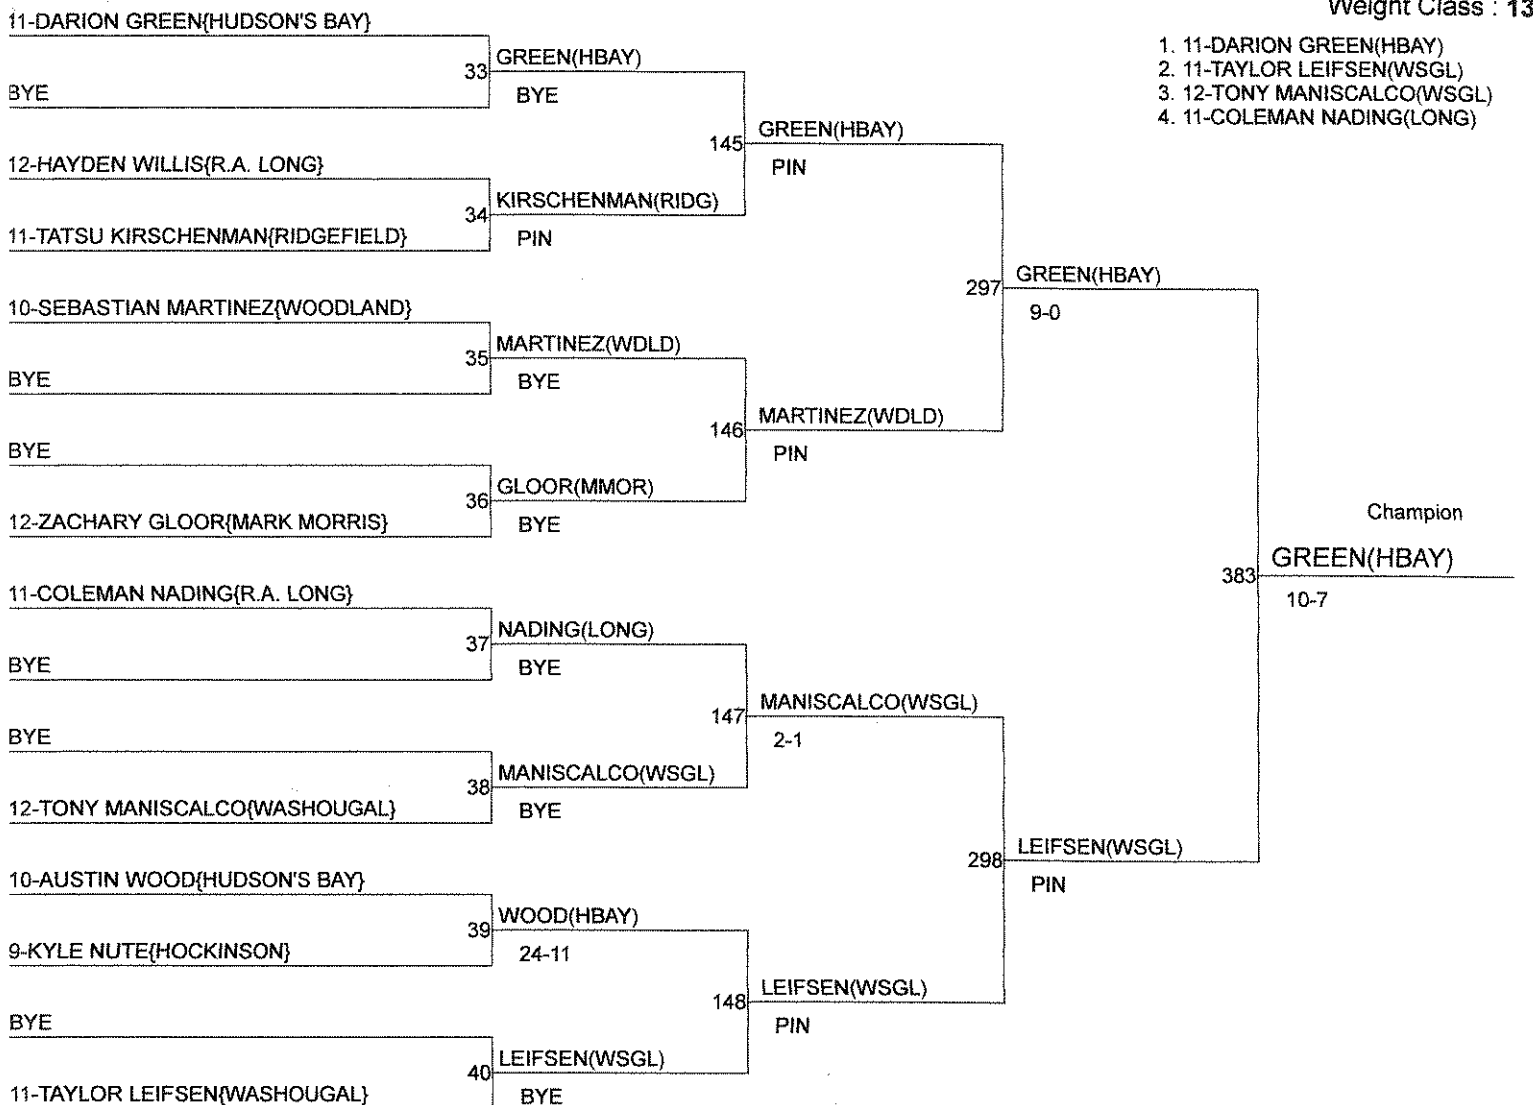

GSHL AA WRESTLING SUB REGIONAL

Weight Class : 132

1. 11-DARION GREEN(HBAY)
2. 11-TAYLOR LEIFSEN(WSGL)
3. 12-TONY MANISCALCO(WSGL)
4. 11-COLEMAN NADING(LONG)