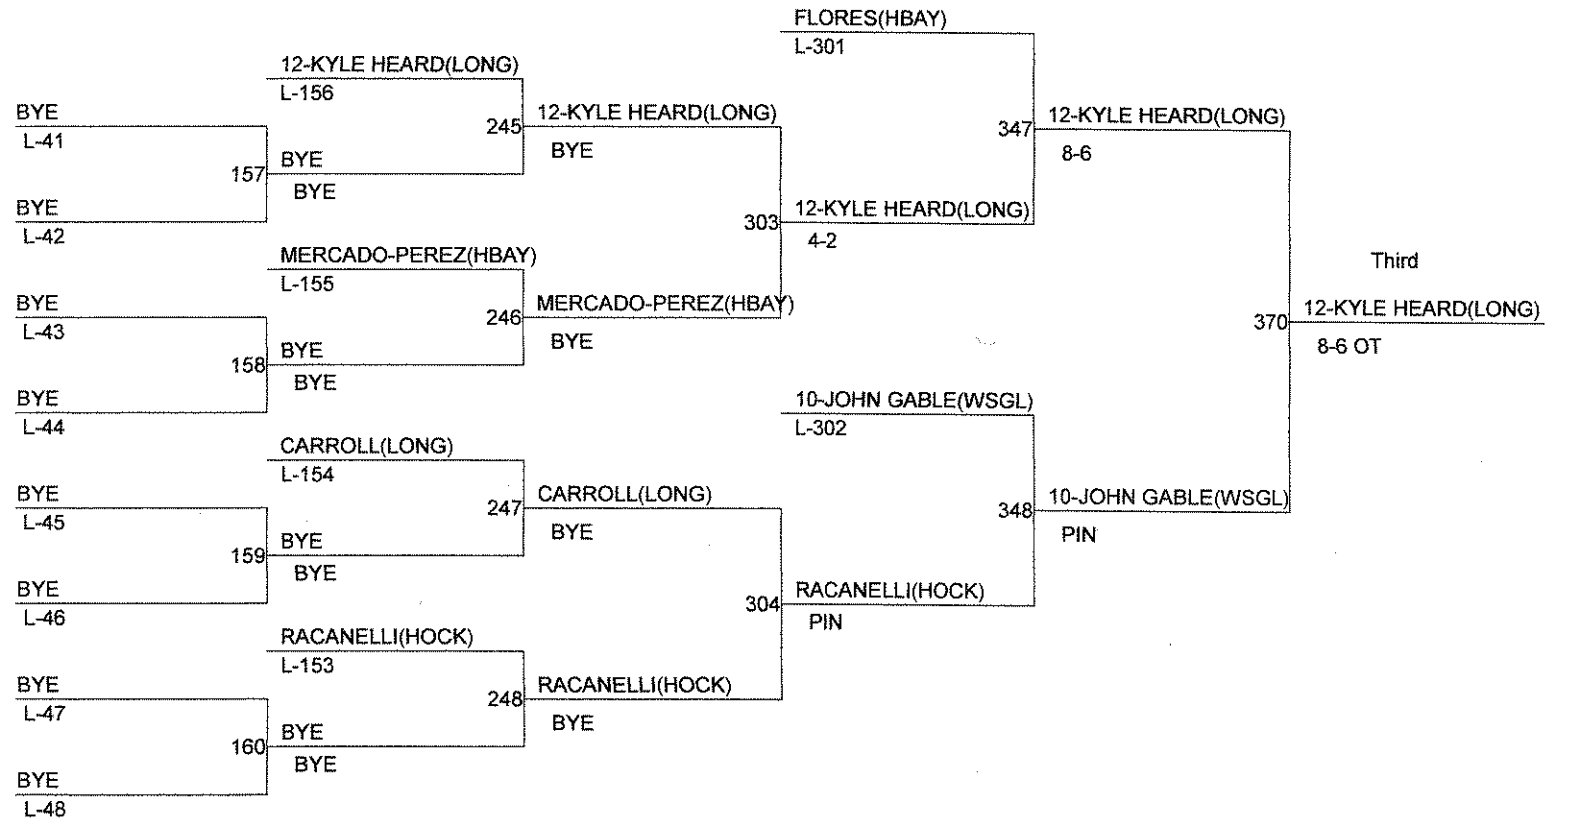

GSHL AA WRESTLING SUB REGIONAL

Weight Class : 138

1. 11-AJ CHRISTIANSON(WSGL)
2. 9-MILES BETHEL(RIDG)
3. 12-KYLE HEARD(LONG)
4. 10-JOHN GABLE(WSGL)