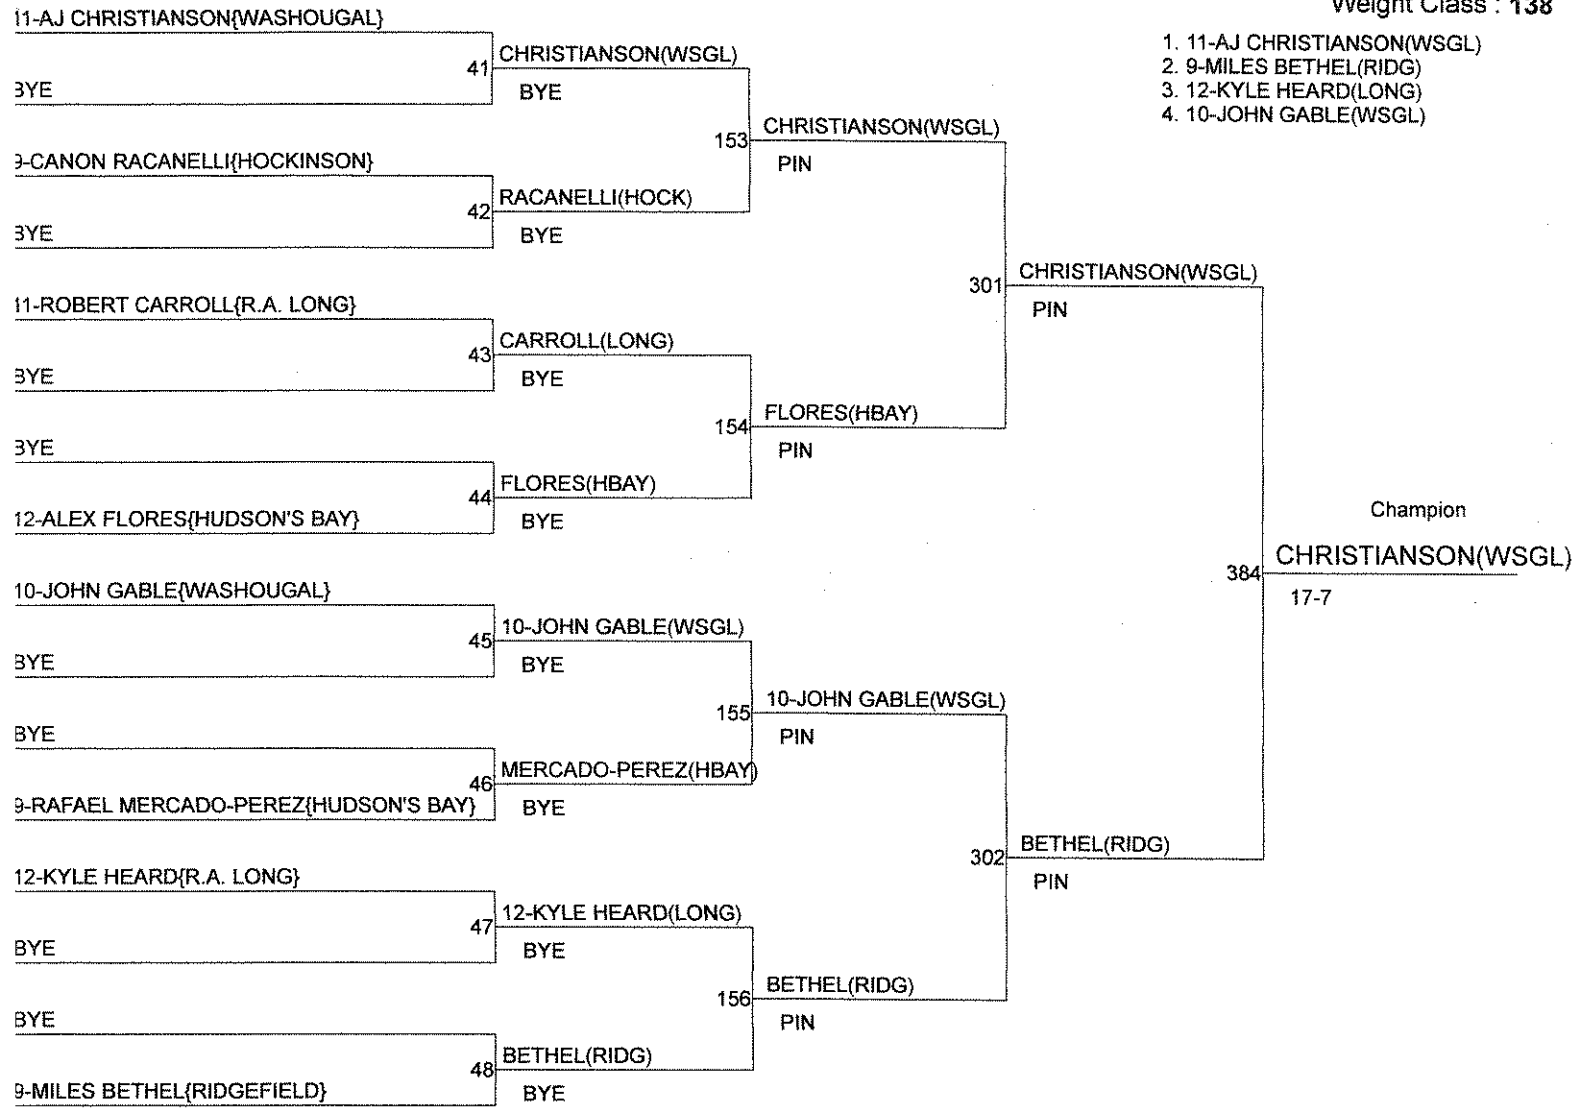

GSHL AA WRESTLING SUB REGIONAL

Weight Class : 138

1. 11-AJ CHRISTIANSON(WSGL)
2. 9-MILES BETHEL(RIDG)
3. 12-KYLE HEARD(LONG)
4. 10-JOHN GABLE(WSGL)