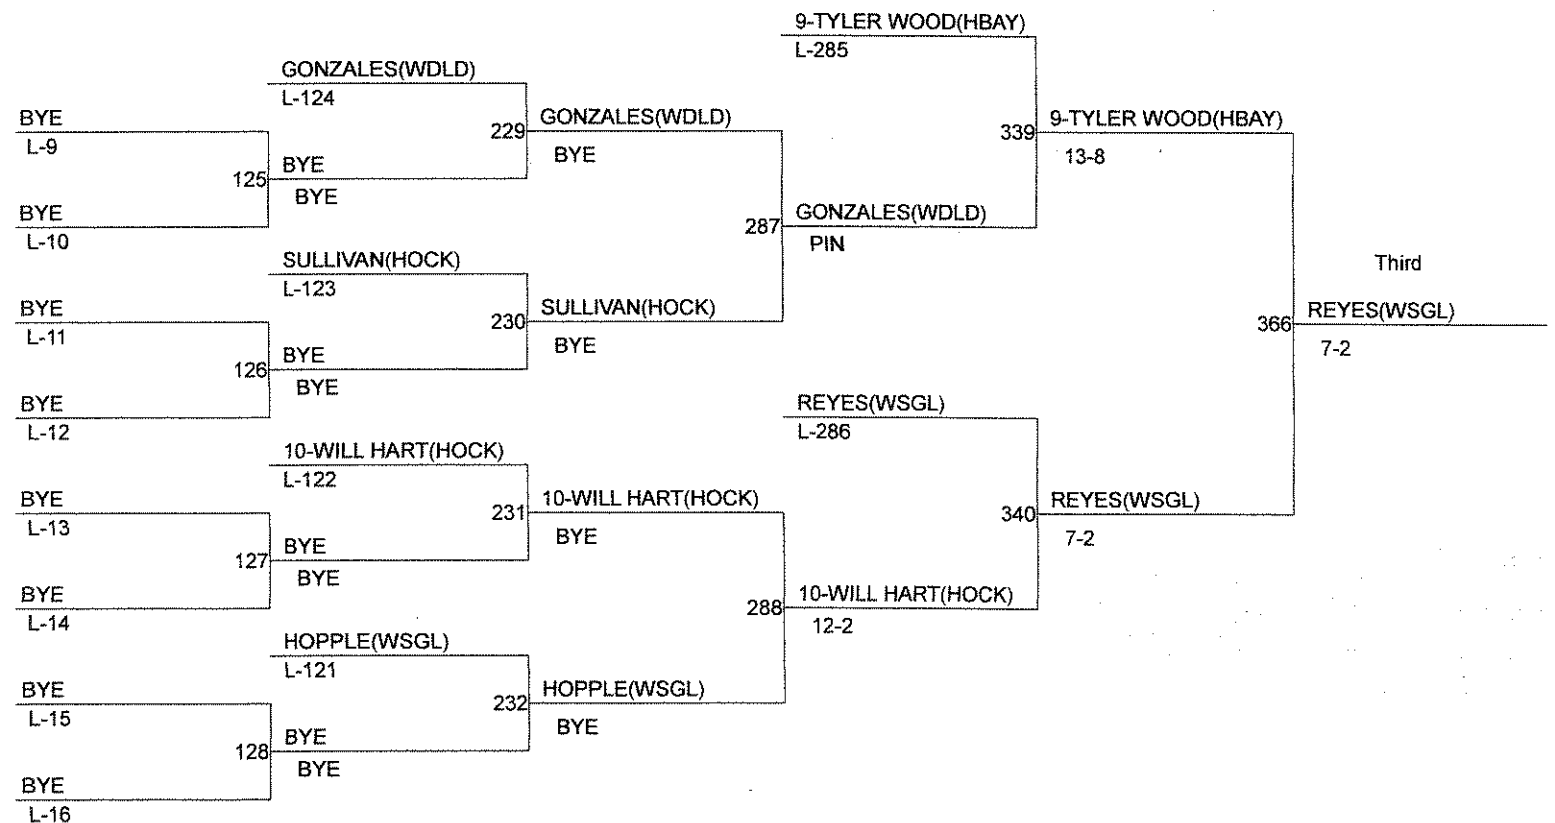

GSHL AA WRESTLING SUB REGIONAL

Weight Class : 113

1. 10-TREVOR NEWBURN(RIDG)
2. 10-JON MCMILLAN(HBAY)
3. 11-URICH REYES(WSGL)
4. 9-TYLER WOOD(HBAY)