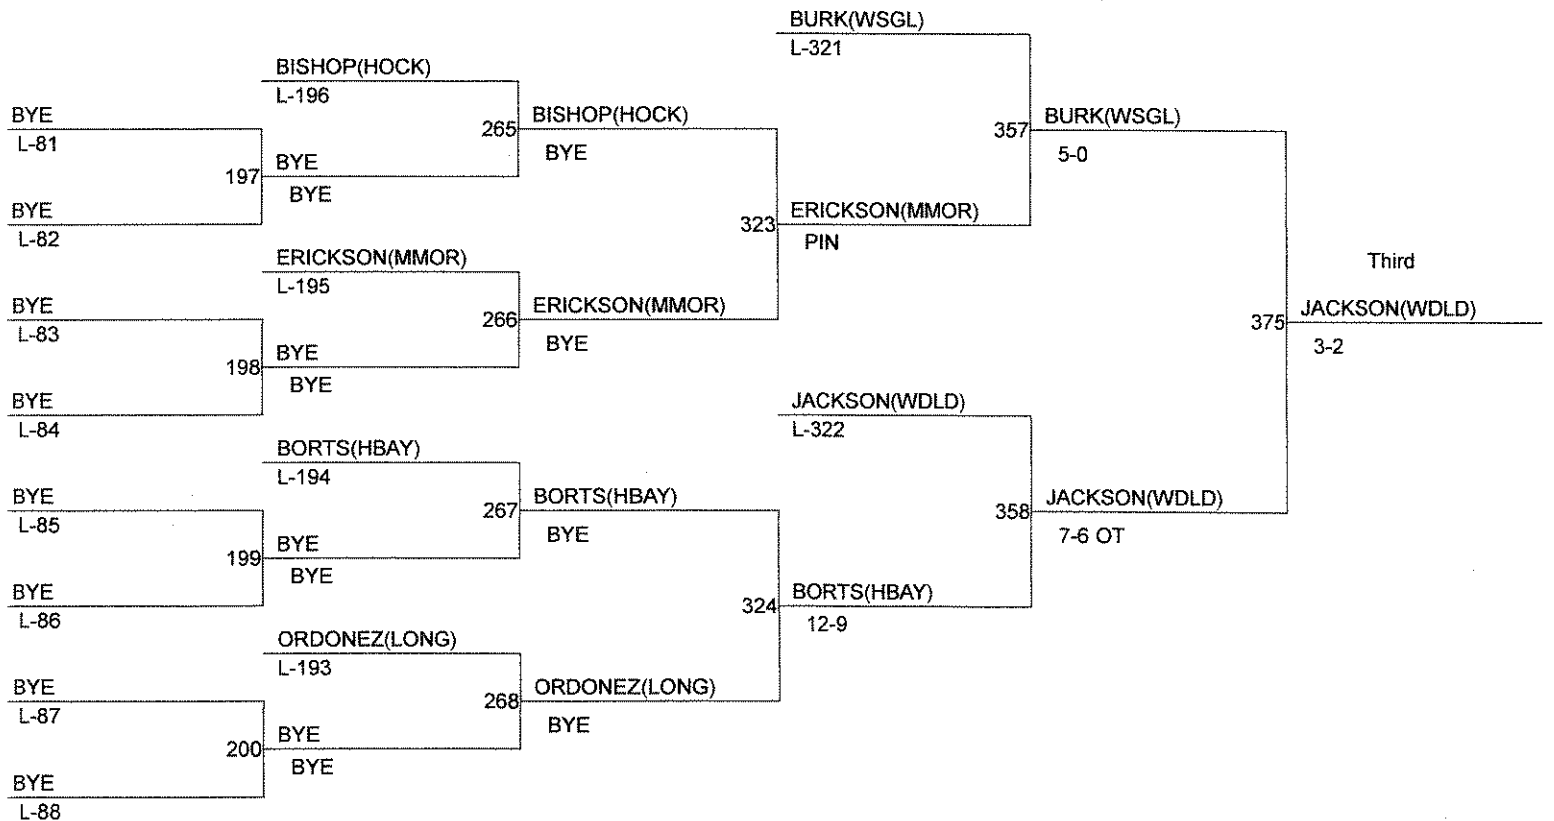

GSHL AA WRESTLING SUB REGIONAL

Weight Class : 182

1. 12-WILL TEIGEN(LONG)
2. 12-NATHAN CLOUD(WDLD)
3. 11-JEFF JACKSON(WDLD)
4. 12-BAILEY BURK(WSGL)