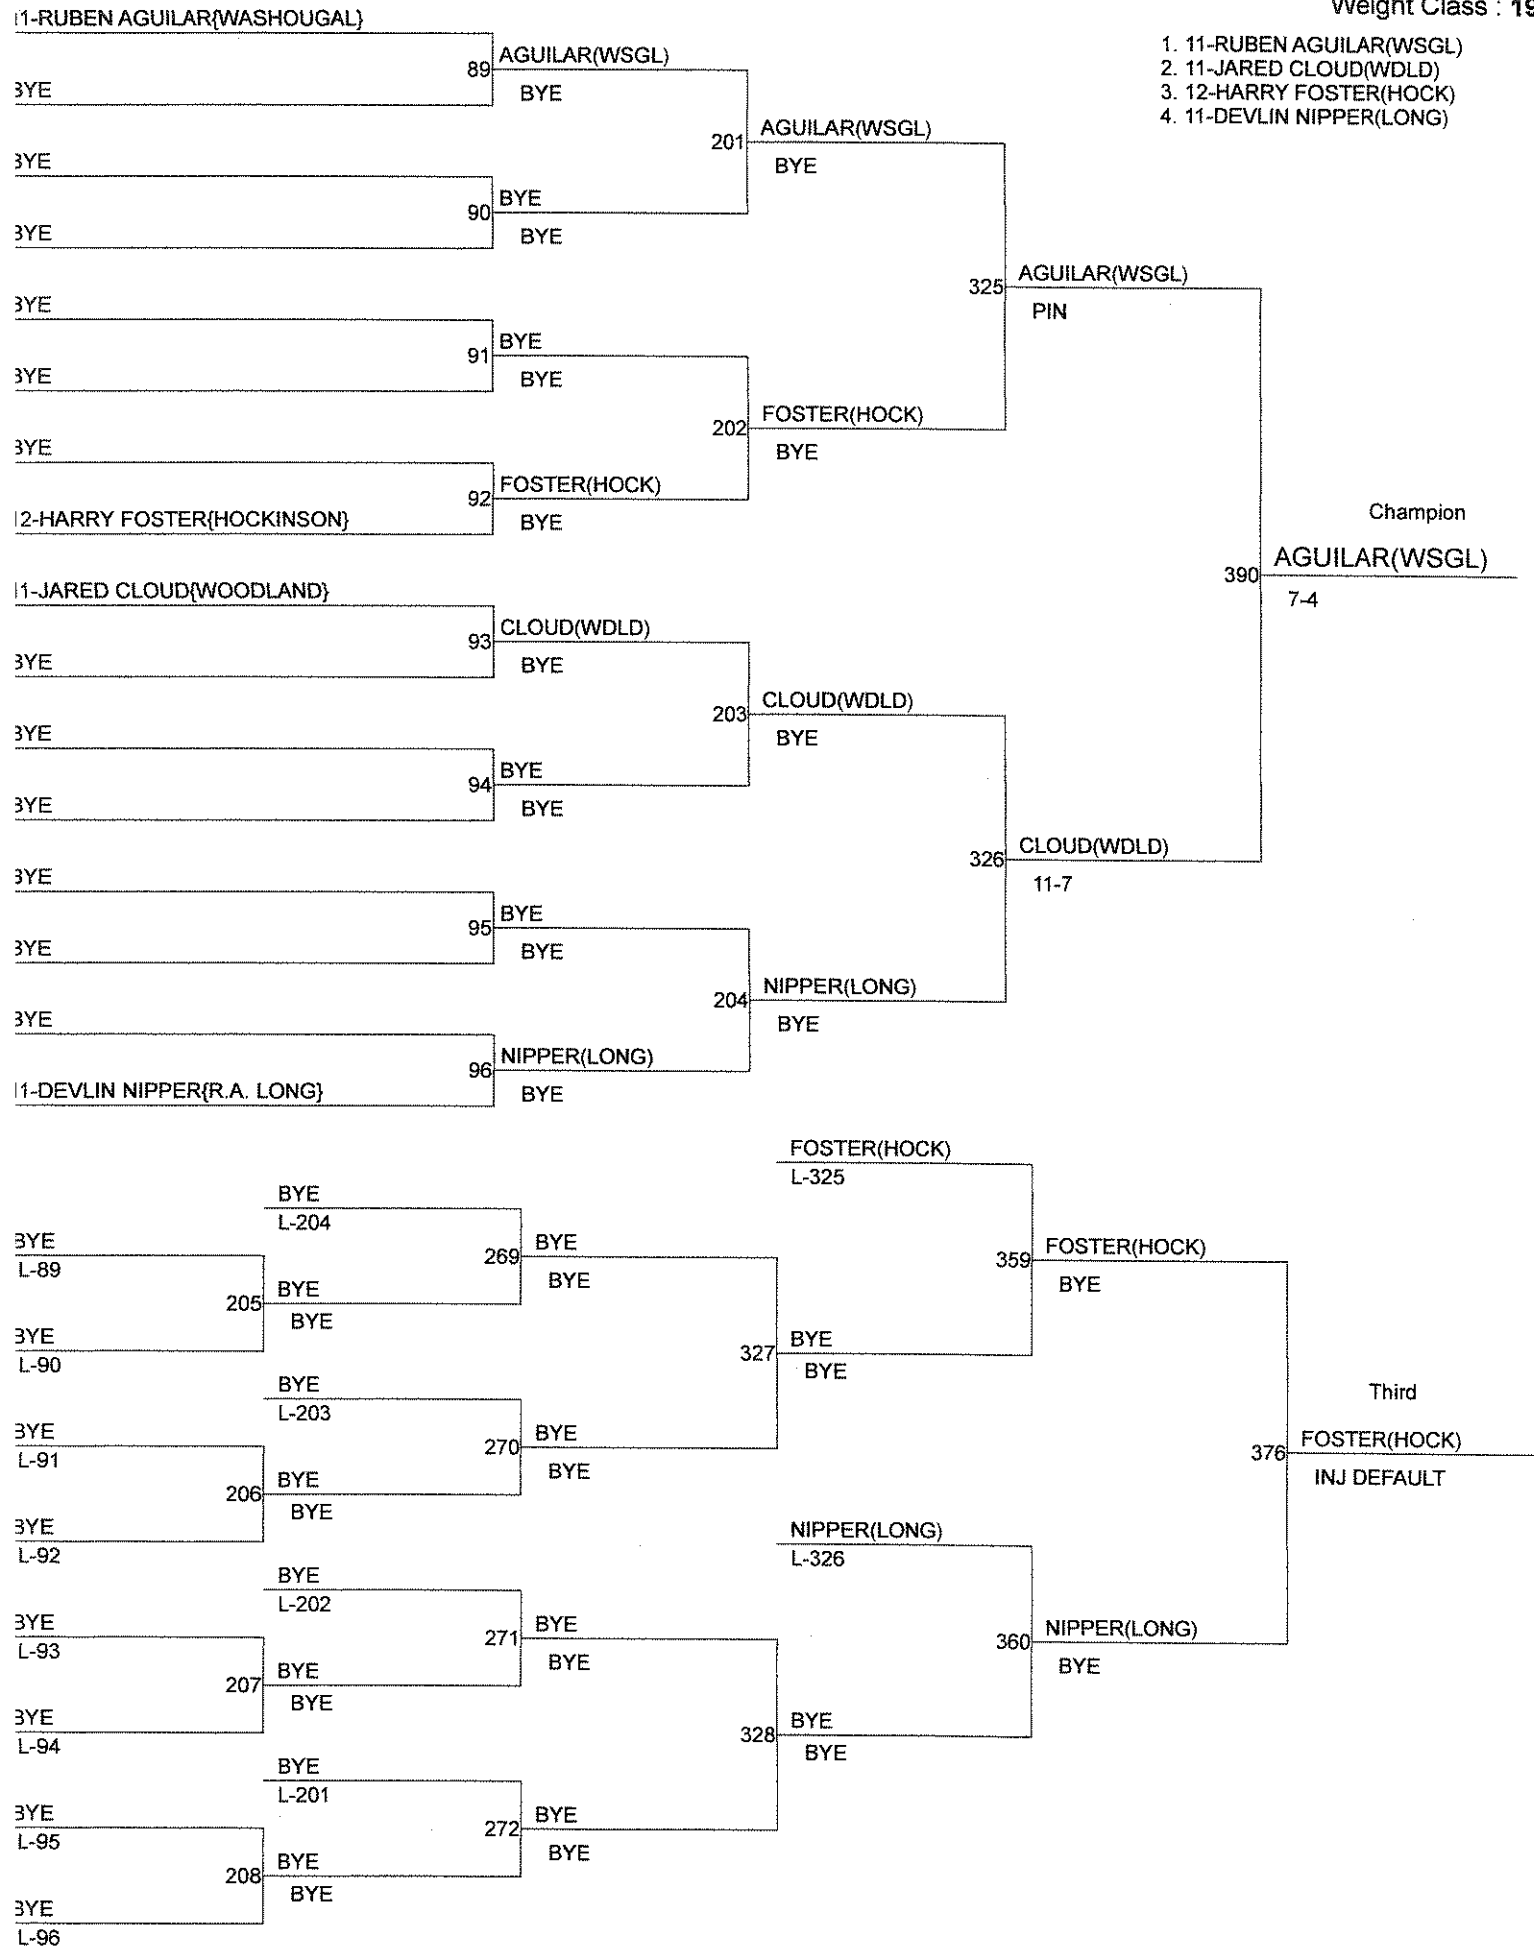

GSHL AA WRESTLING SUB REGIONAL

Weight Class : 182

1. 12-WILL TEIGEN(LONG)
2. 12-NATHAN CLOUD(WDLD)
3. 11-JEFF JACKSON(WDLD)
4. 12-BAILEY BURK(WSGL)

GSHL AA WRESTLING SUB REGIONAL

Weight Class : 195

1. 11-RUBEN AGUILAR(WASGL)
2. 11-JARED CLOUD(WDLD)
3. 12-HARRY FOSTER(HOCK)
4. 11-DEVLIN NIPPER(LONG)