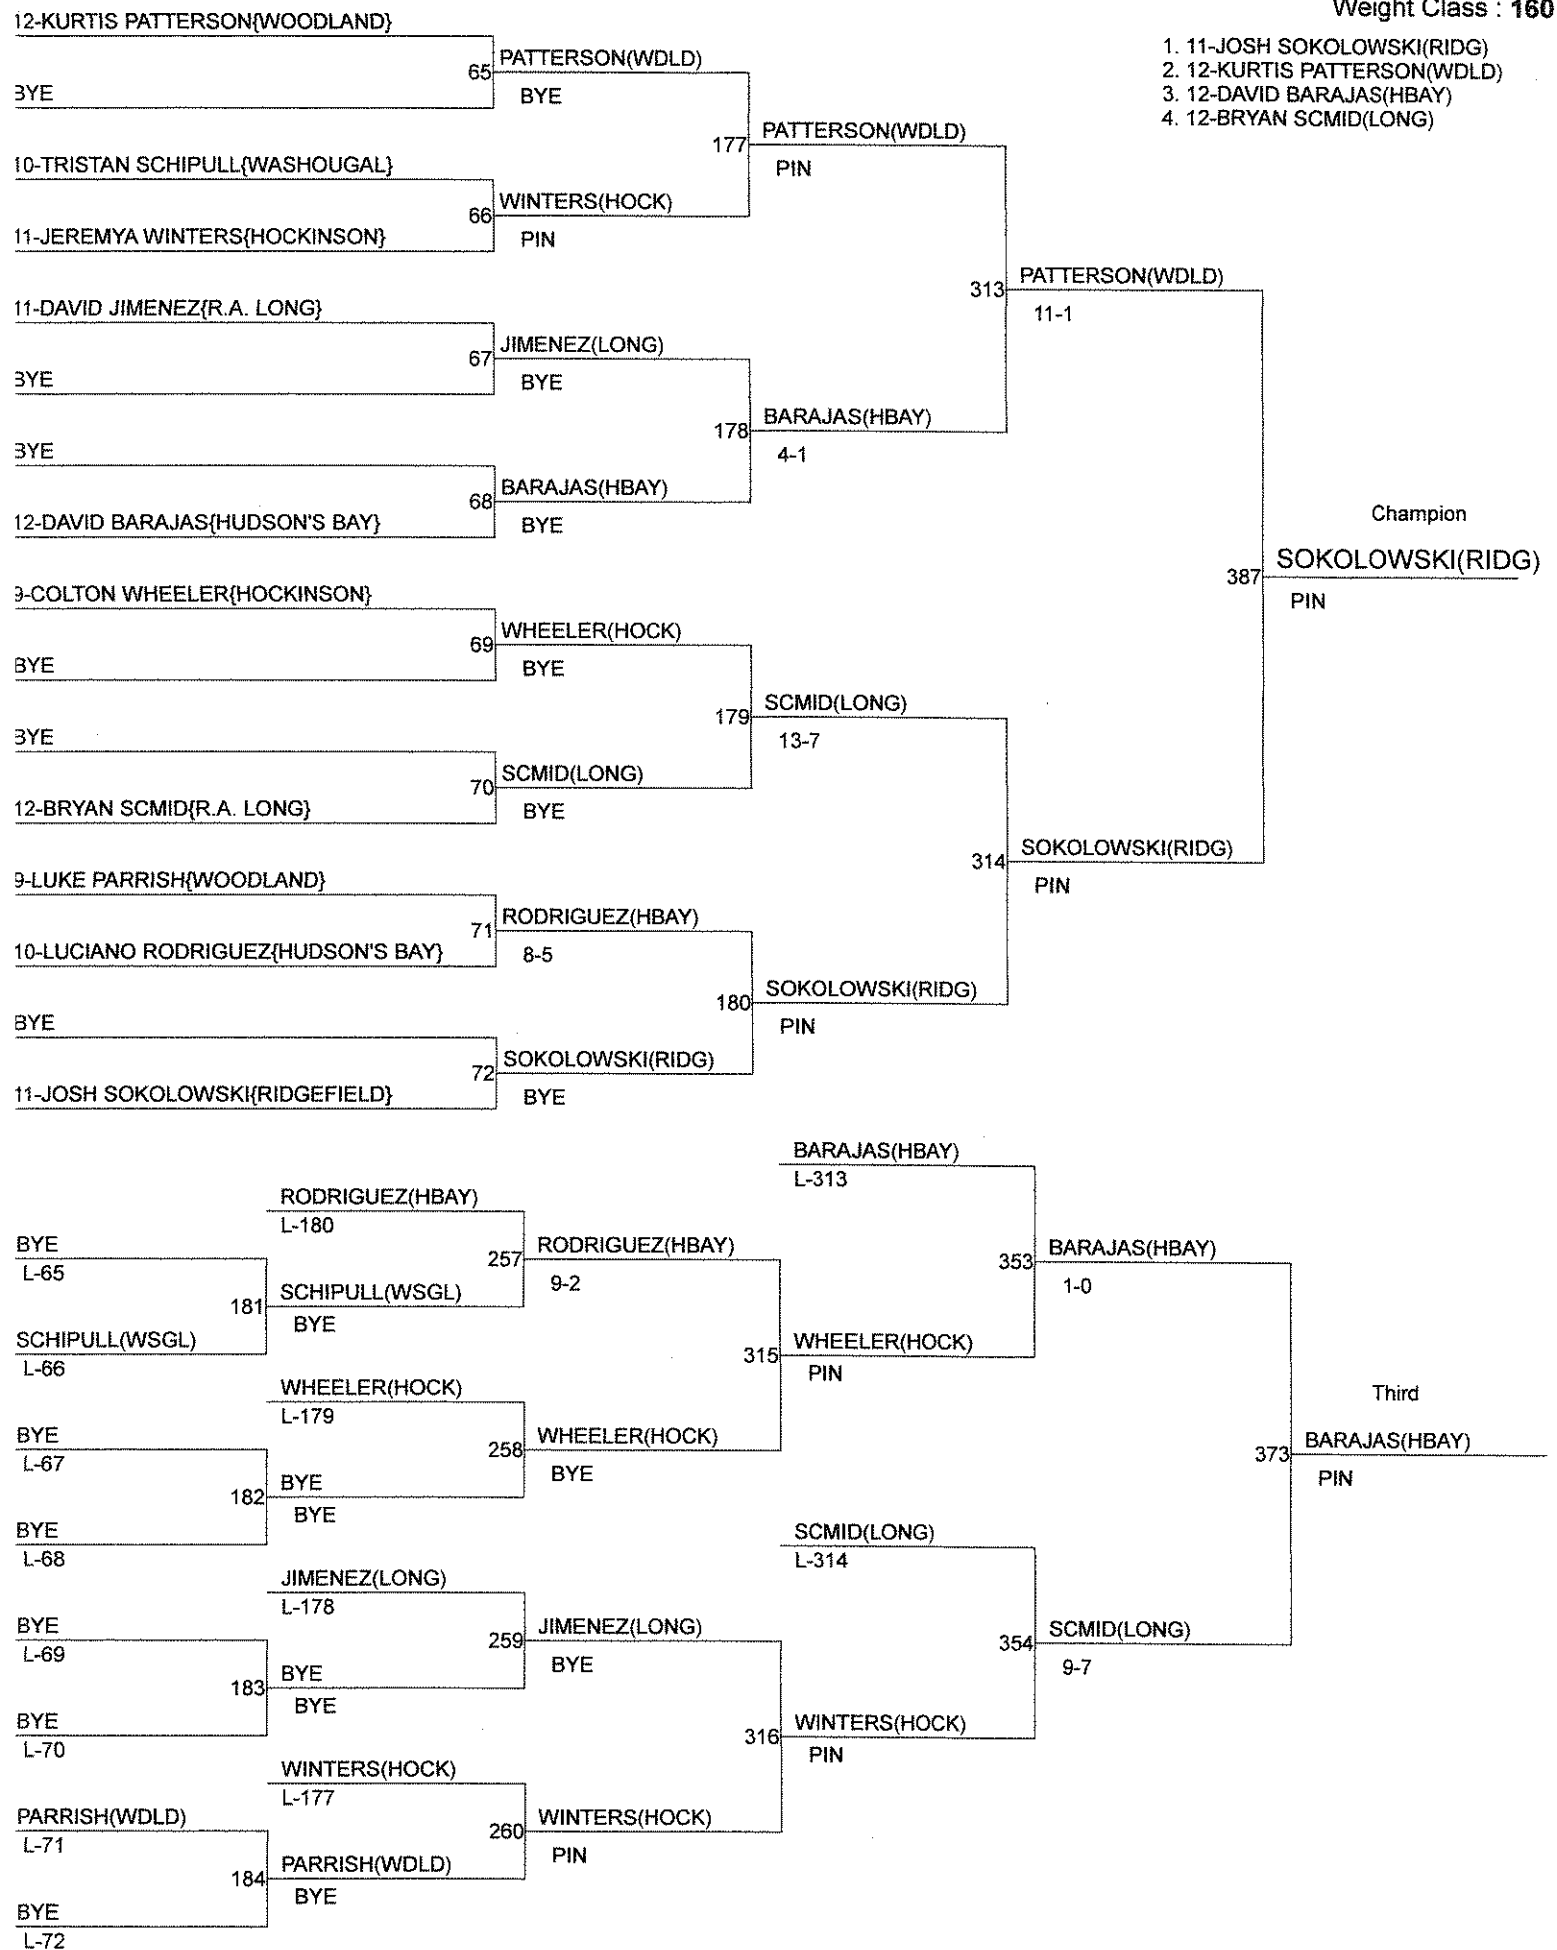

GSHL AA WRESTLING SUB REGIONAL

Weight Class : 160

1. 11-JOSH SOKOLOWSKI(RIDG)
2. 12-KURTIS PATTERSON(WDL D)
3. 12-DAVID BARAJAS(HBAY)
4. 12-BRYAN SCMID(LONG)