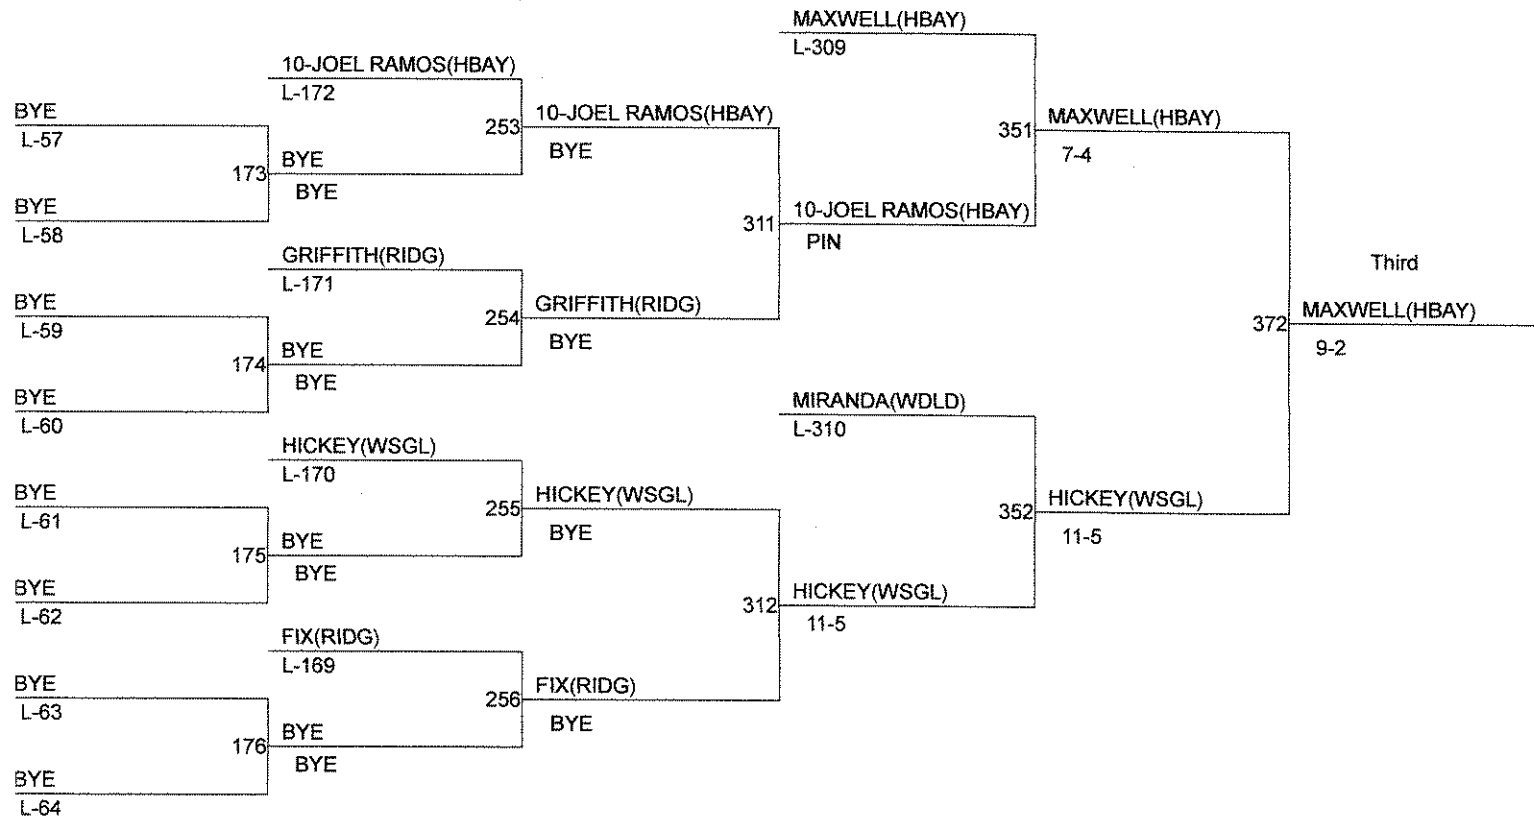

GSHL AA WRESTLING SUB REGIONAL

Weight Class : 152

1. 12-DUSTIN NADING(LONG)
2. 12-ANDRES SMILEY(LONG)
3. 11-TRISTIAN MAXWELL(HBAY)
4. 9-MICHAEL HICKEY(WSGL)