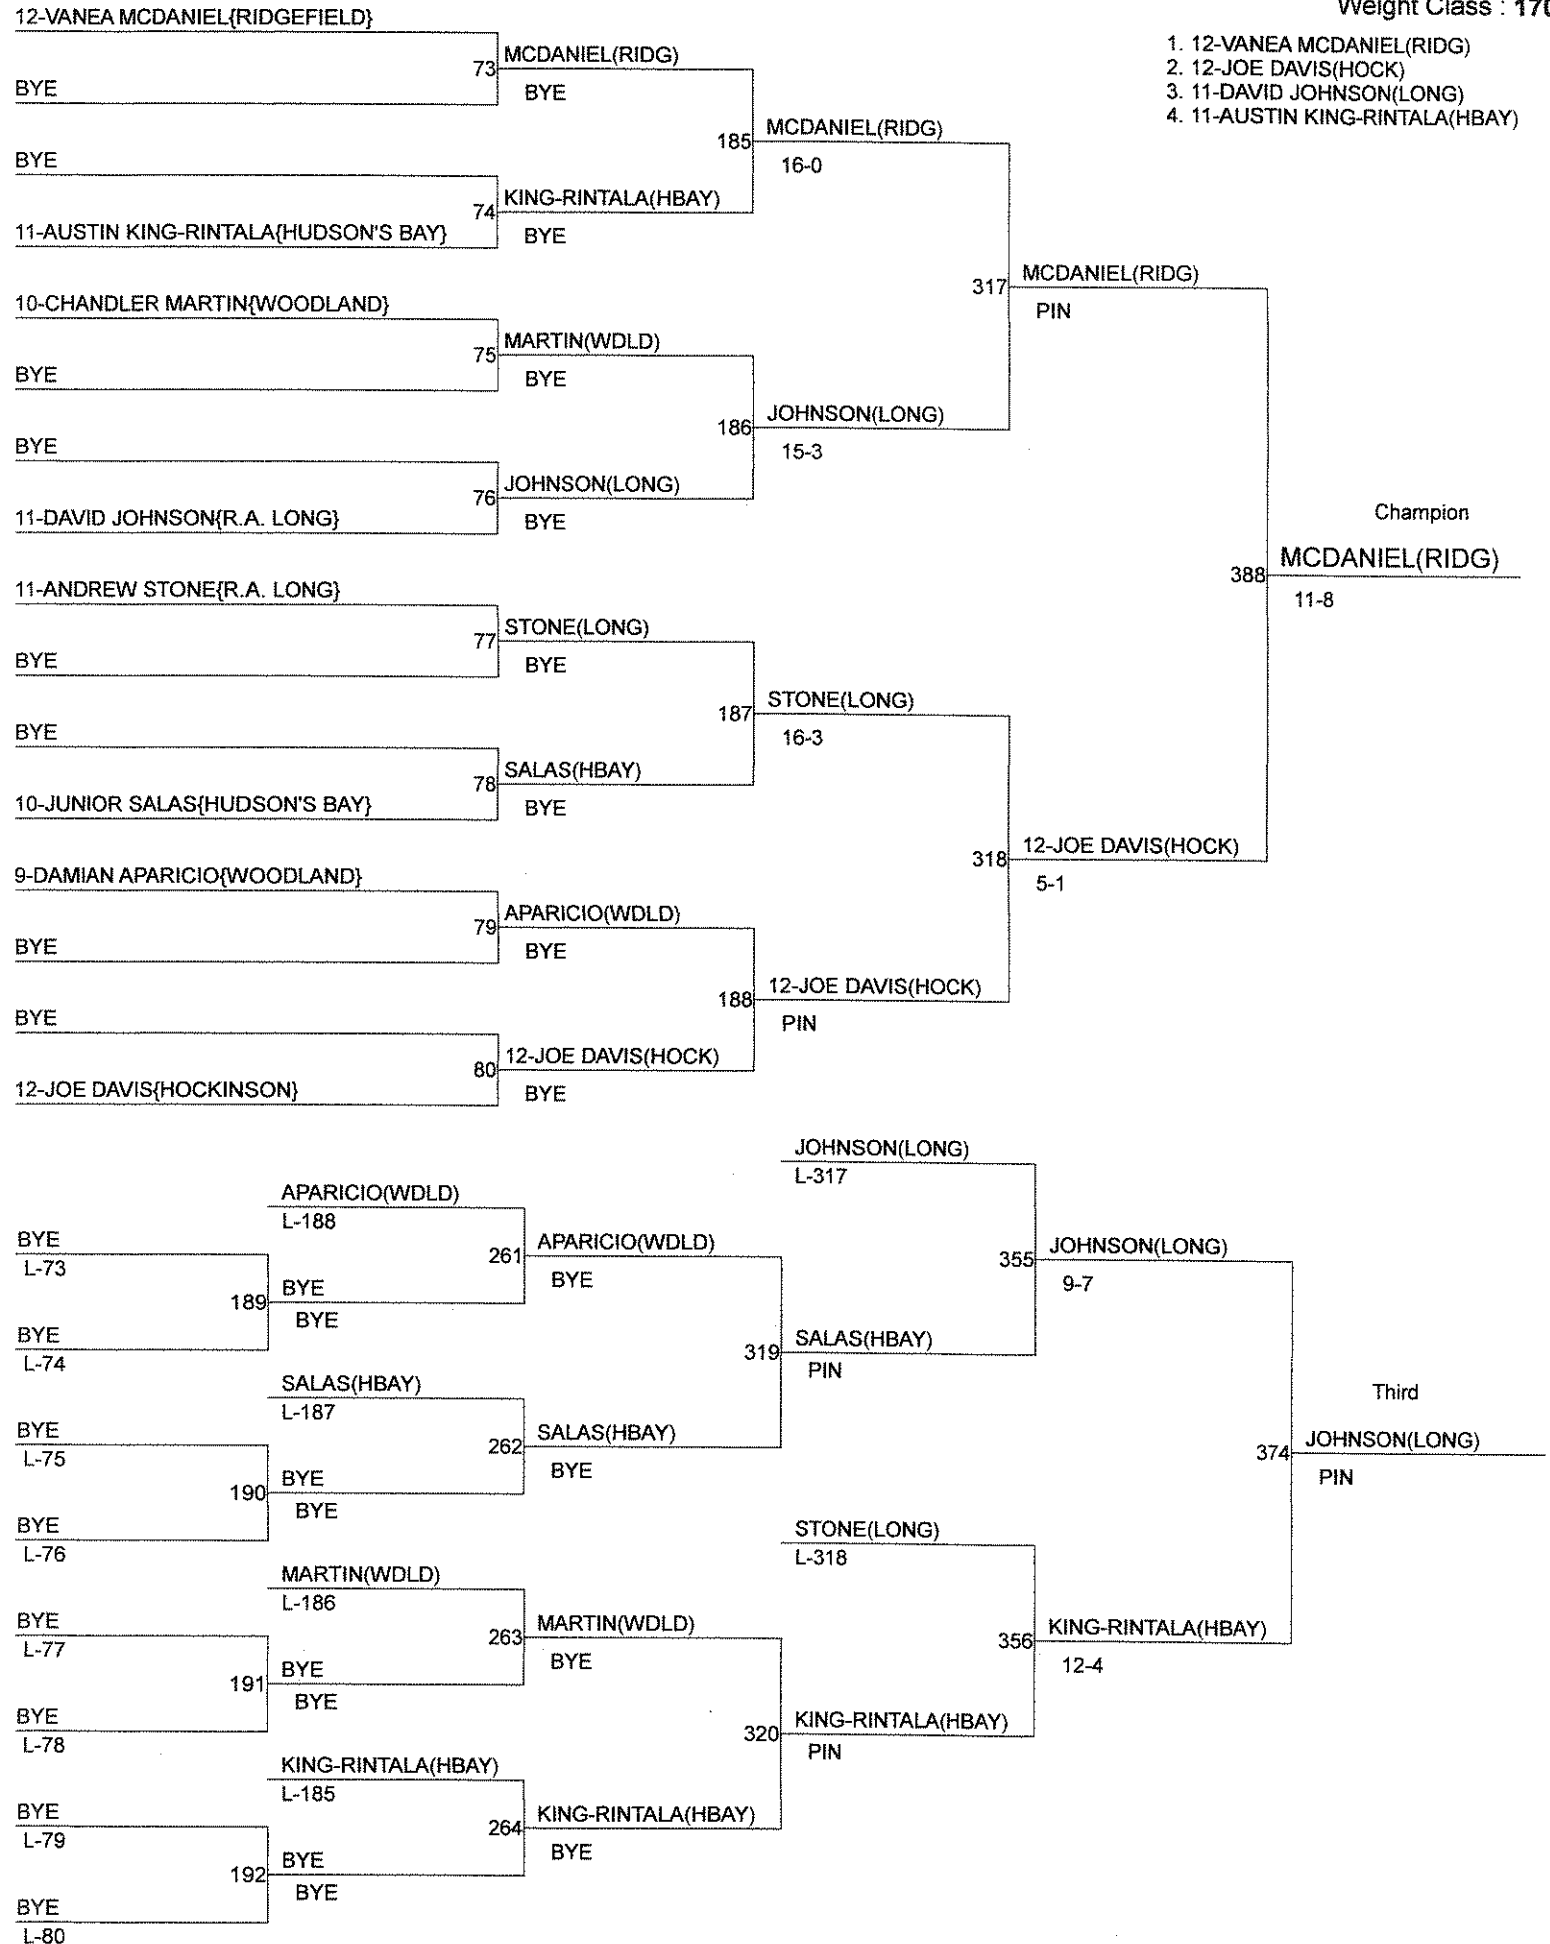

GSHL AA WRESTLING SUB REGIONAL

Weight Class : 170

1. 12-VANEA MCDANIEL(RIDG)
2. 12-JOE DAVIS(HOCK)
3. 11-DAVID JOHNSON(LONG)
4. 11-AUSTIN KING-RINTALA(HBAY)