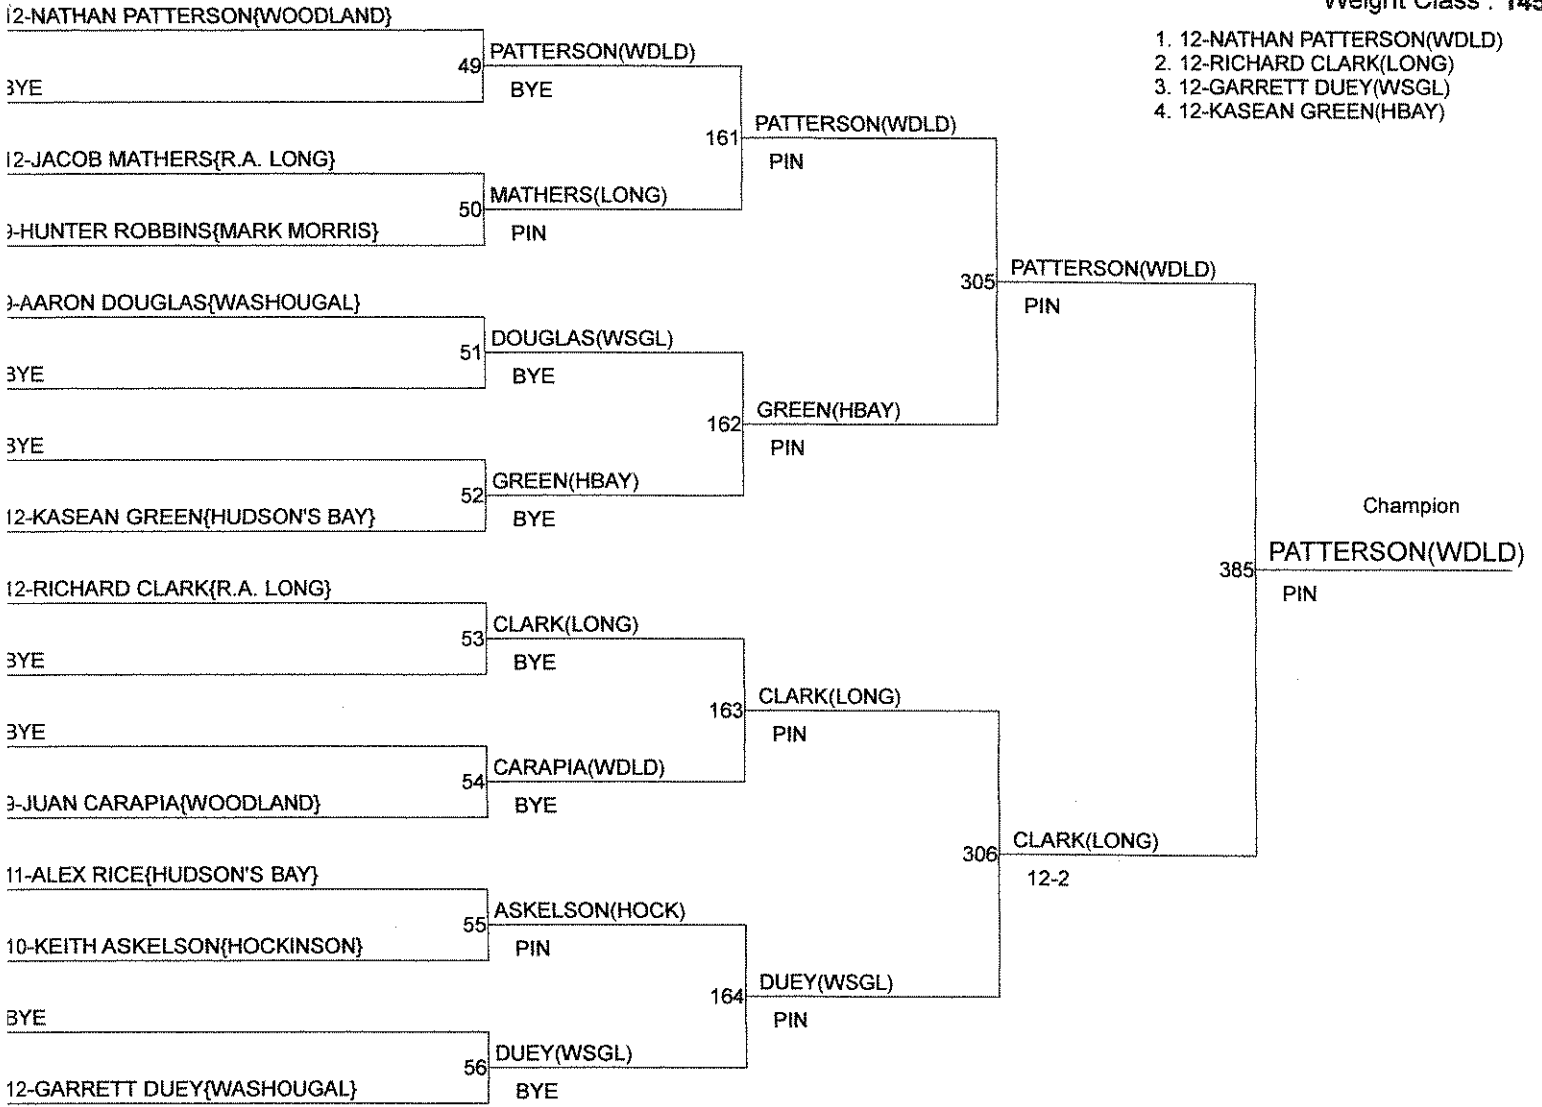

GSHL AA WRESTLING SUB REGIONAL

Weight Class : 145

1. 12-NATHAN PATTERSON(WDLD)
2. 12-RICHARD CLARK(LONG)
3. 12-GARRETT DUEY(WSGL)
4. 12-KASEAN GREEN(HBAY)