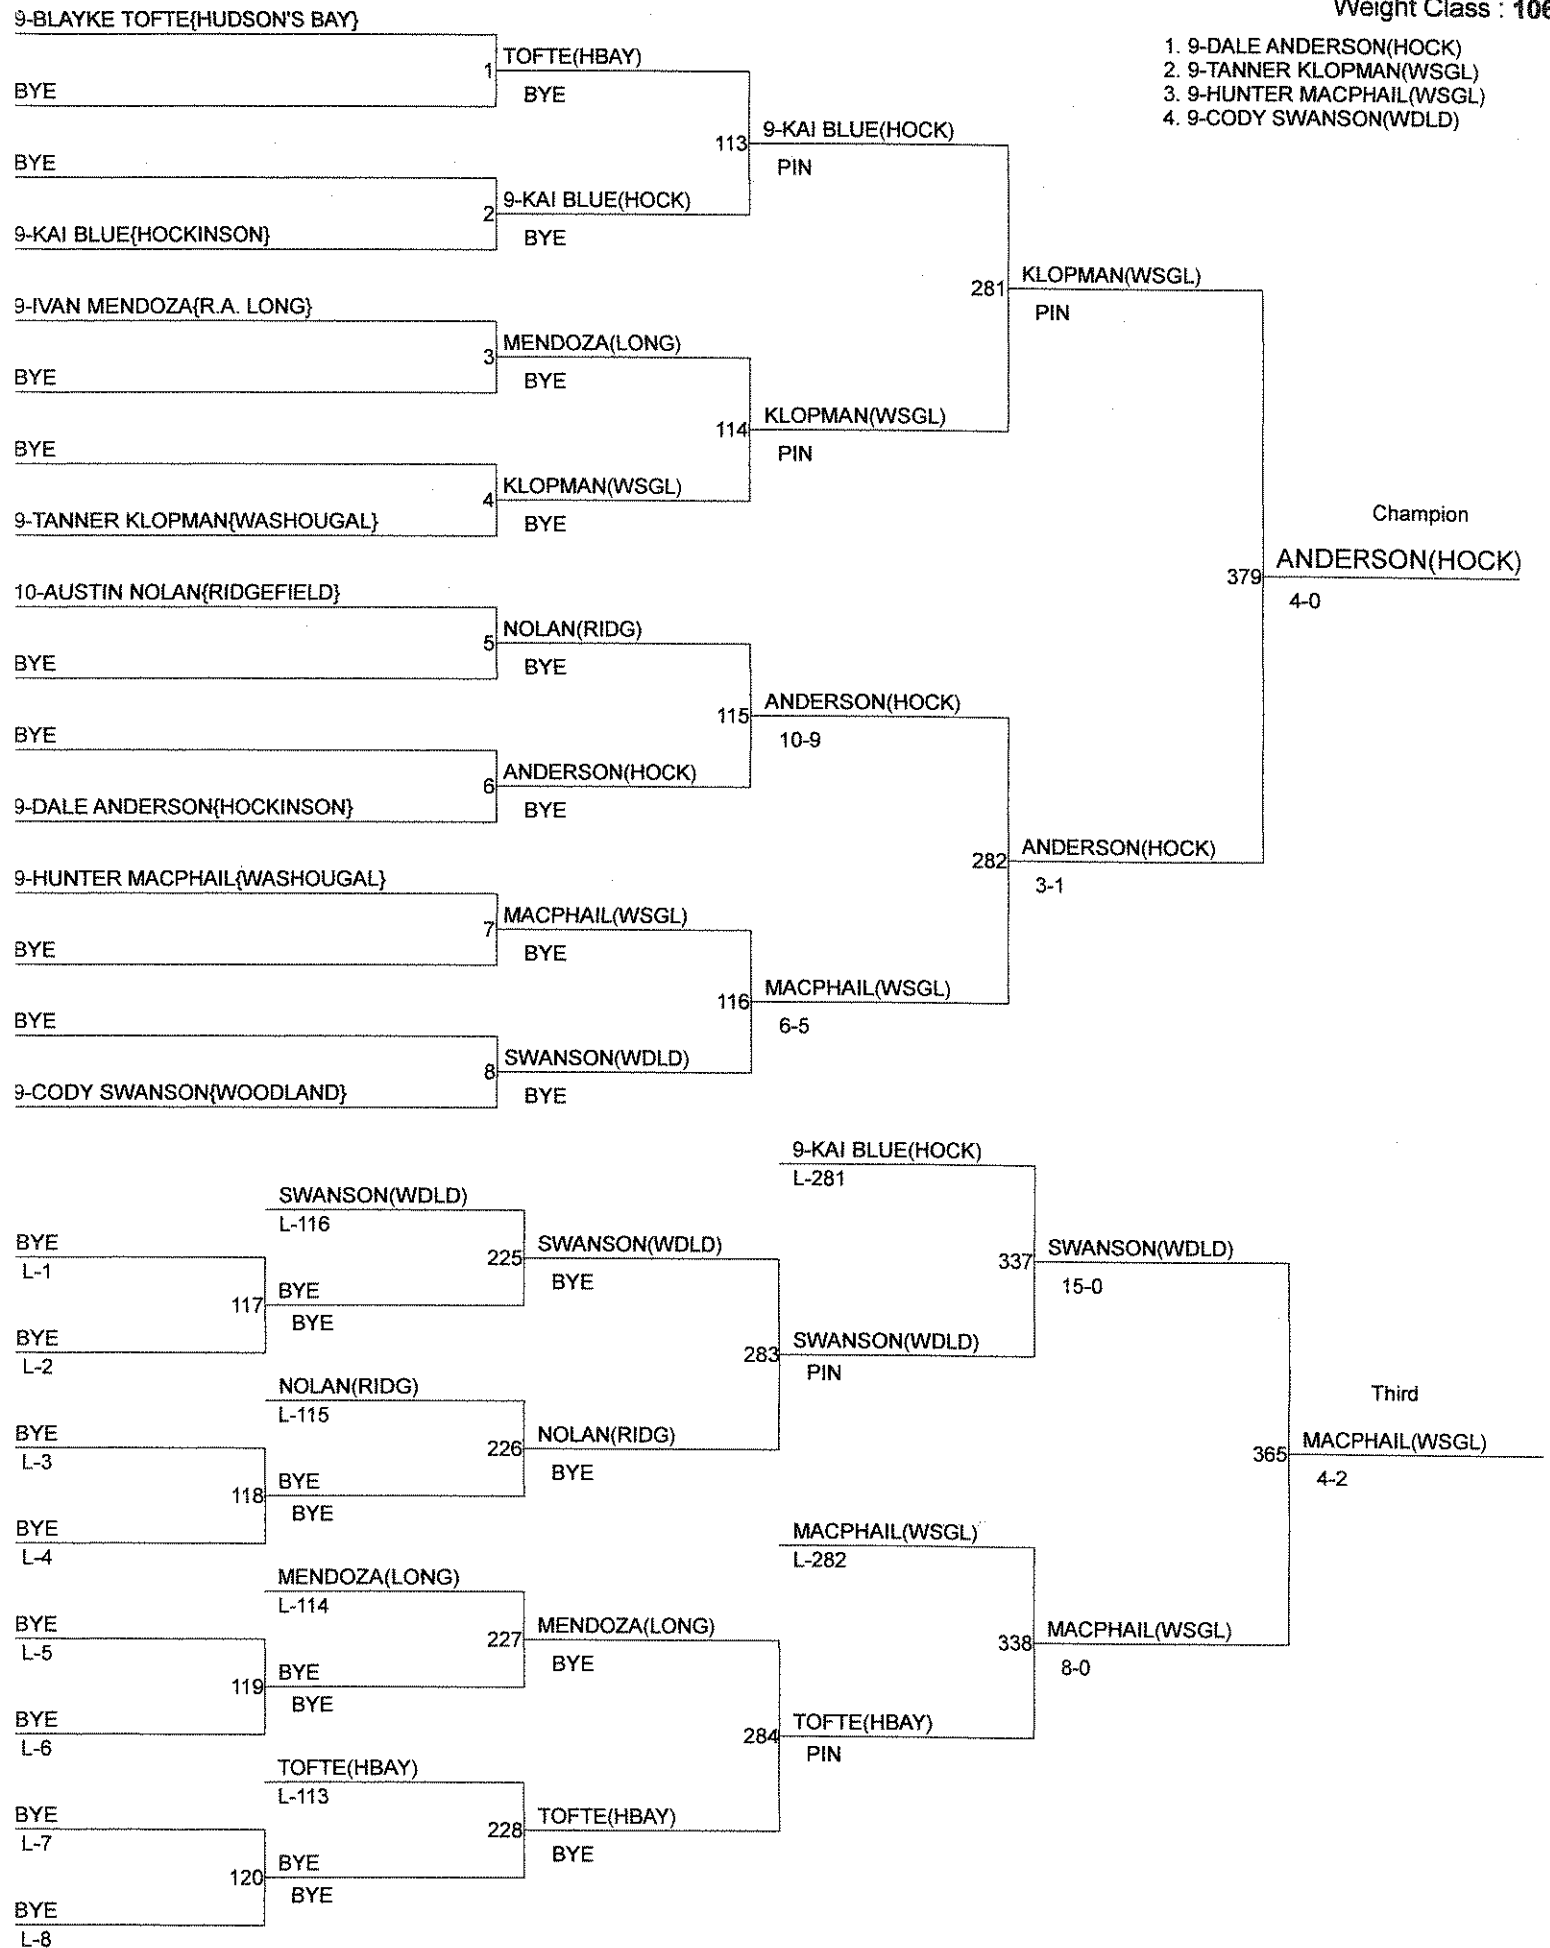

GSHL AA WRESTLING SUB REGIONAL

Weight Class : 106

1. 9-DALE ANDERSON(HOCK)
2. 9-TANNER KLOPMAN(WSGL)
3. 9-HUNTER MACPHAIL(WSGL)
4. 9-CODY SWANSON(WDLD)