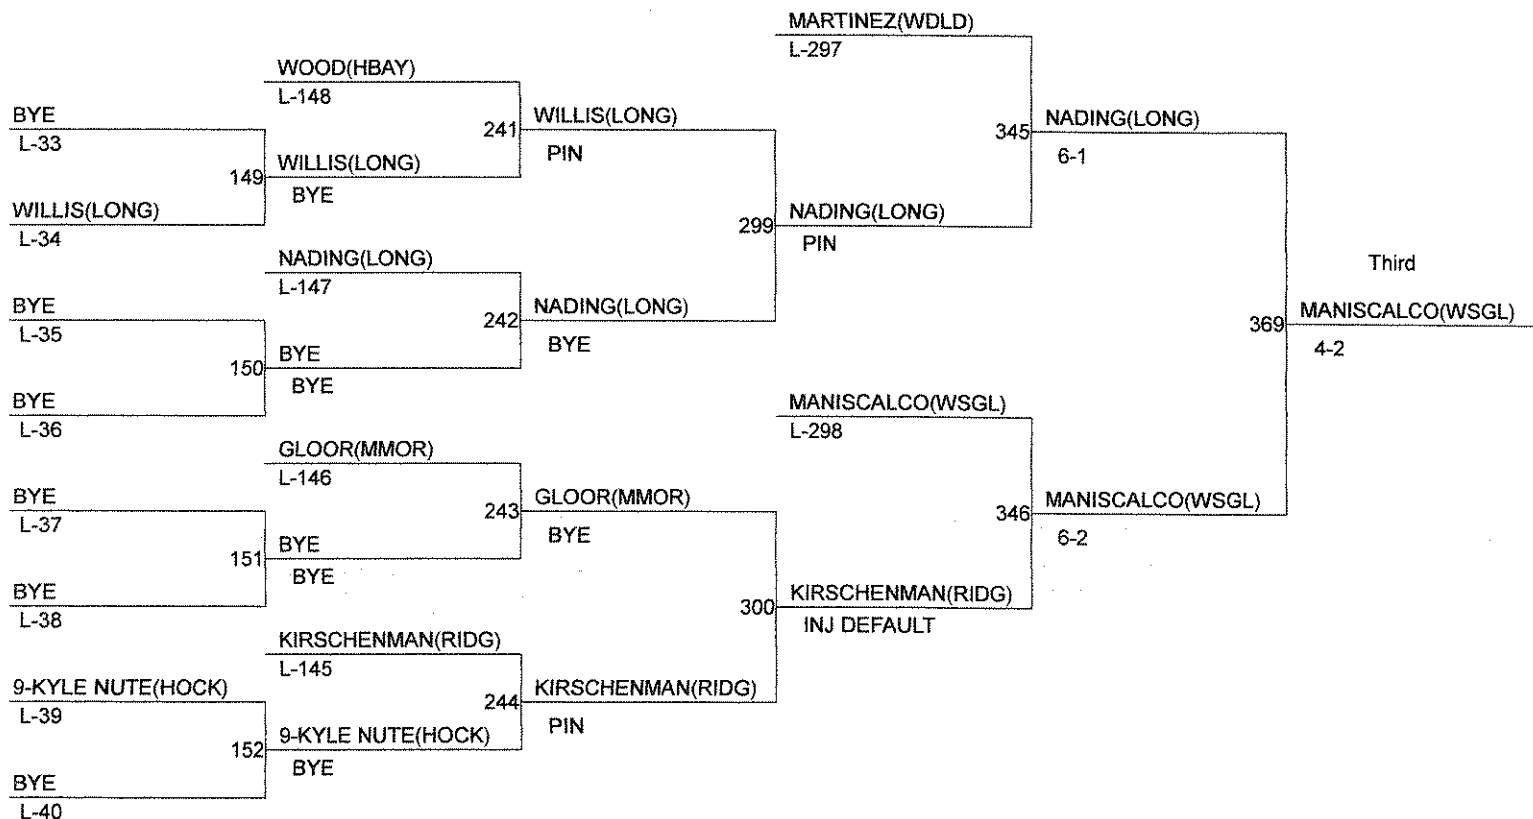

GSHL AA WRESTLING SUB REGIONAL

Weight Class : 132

1. 11-DARION GREEN(HBAY)
2. 11-TAYLOR LEIFSEN(WSGL)
3. 12-TONY MANISCALCO(WSGL)
4. 11-COLEMAN NADING(LONG)