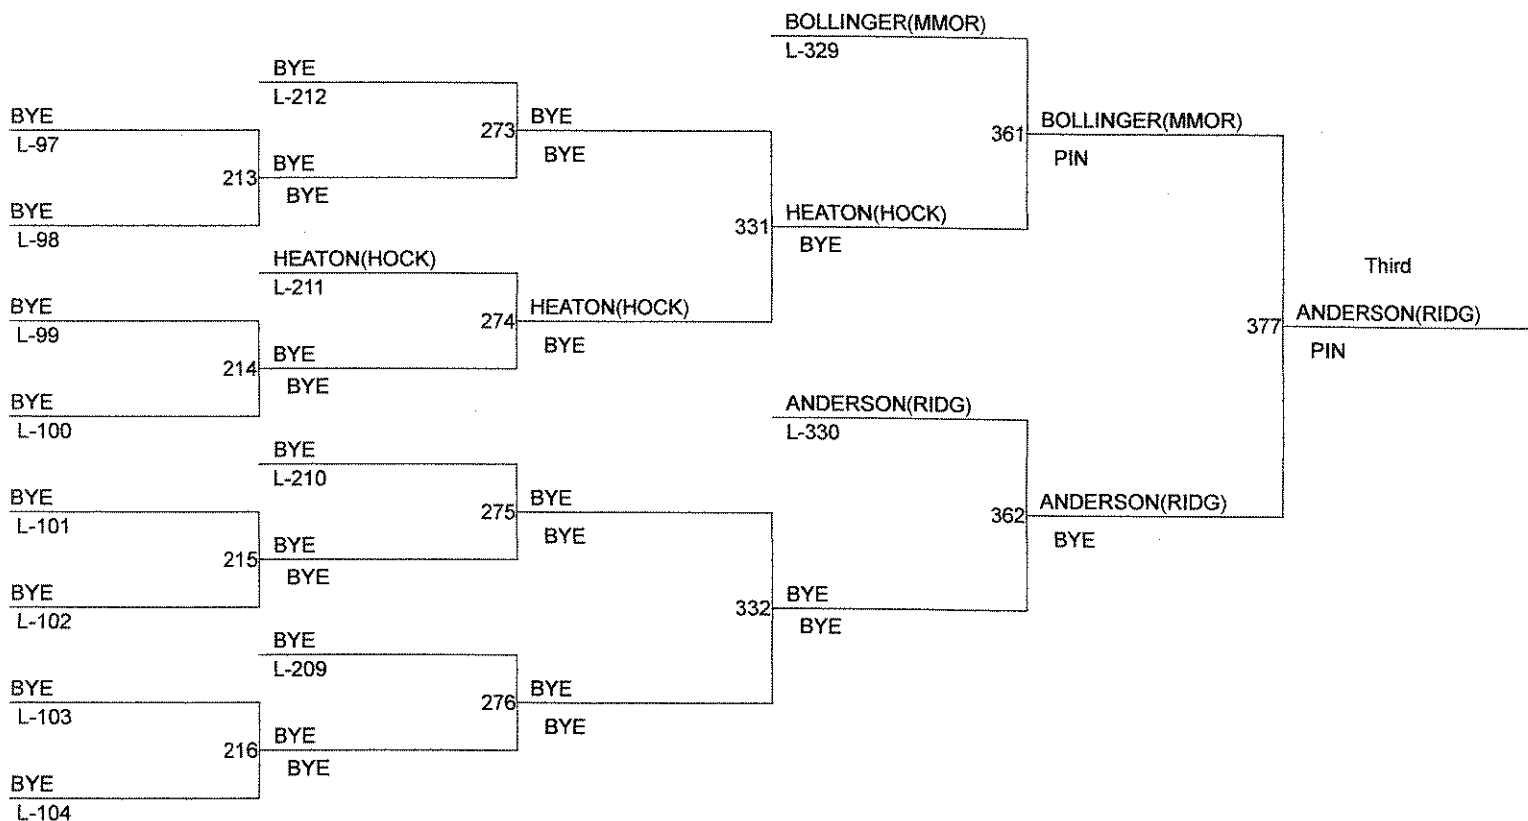

GSHL AA WRESTLING SUB REGIONAL

Weight Class : 220

1. 11-CAMERON LOOS(HOCK)
2. 12-JACOB BROWN(WSGL)
3. 11-LANE ANDERSON(RIDG)
4. 10-ALEX BOLLINGER(MMOR)