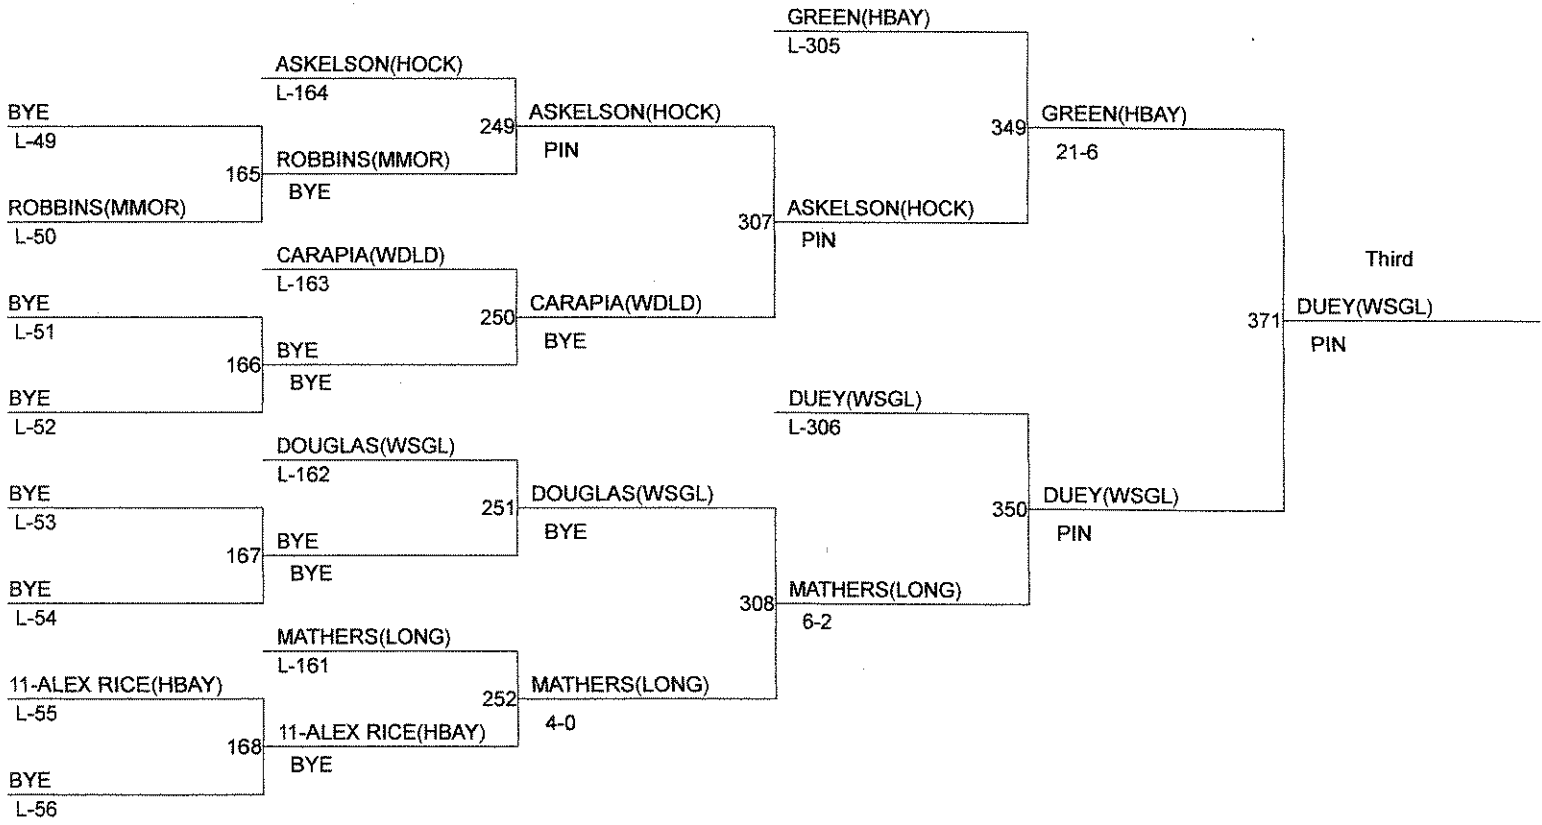

GSHL AA WRESTLING SUB REGIONAL

Weight Class : 145

1. 12-NATHAN PATTERSON(WDLD)
2. 12-RICHARD CLARK(LONG)
3. 12-GARRETT DUEY(WSGL)
4. 12-KASEAN GREEN(HBAY)