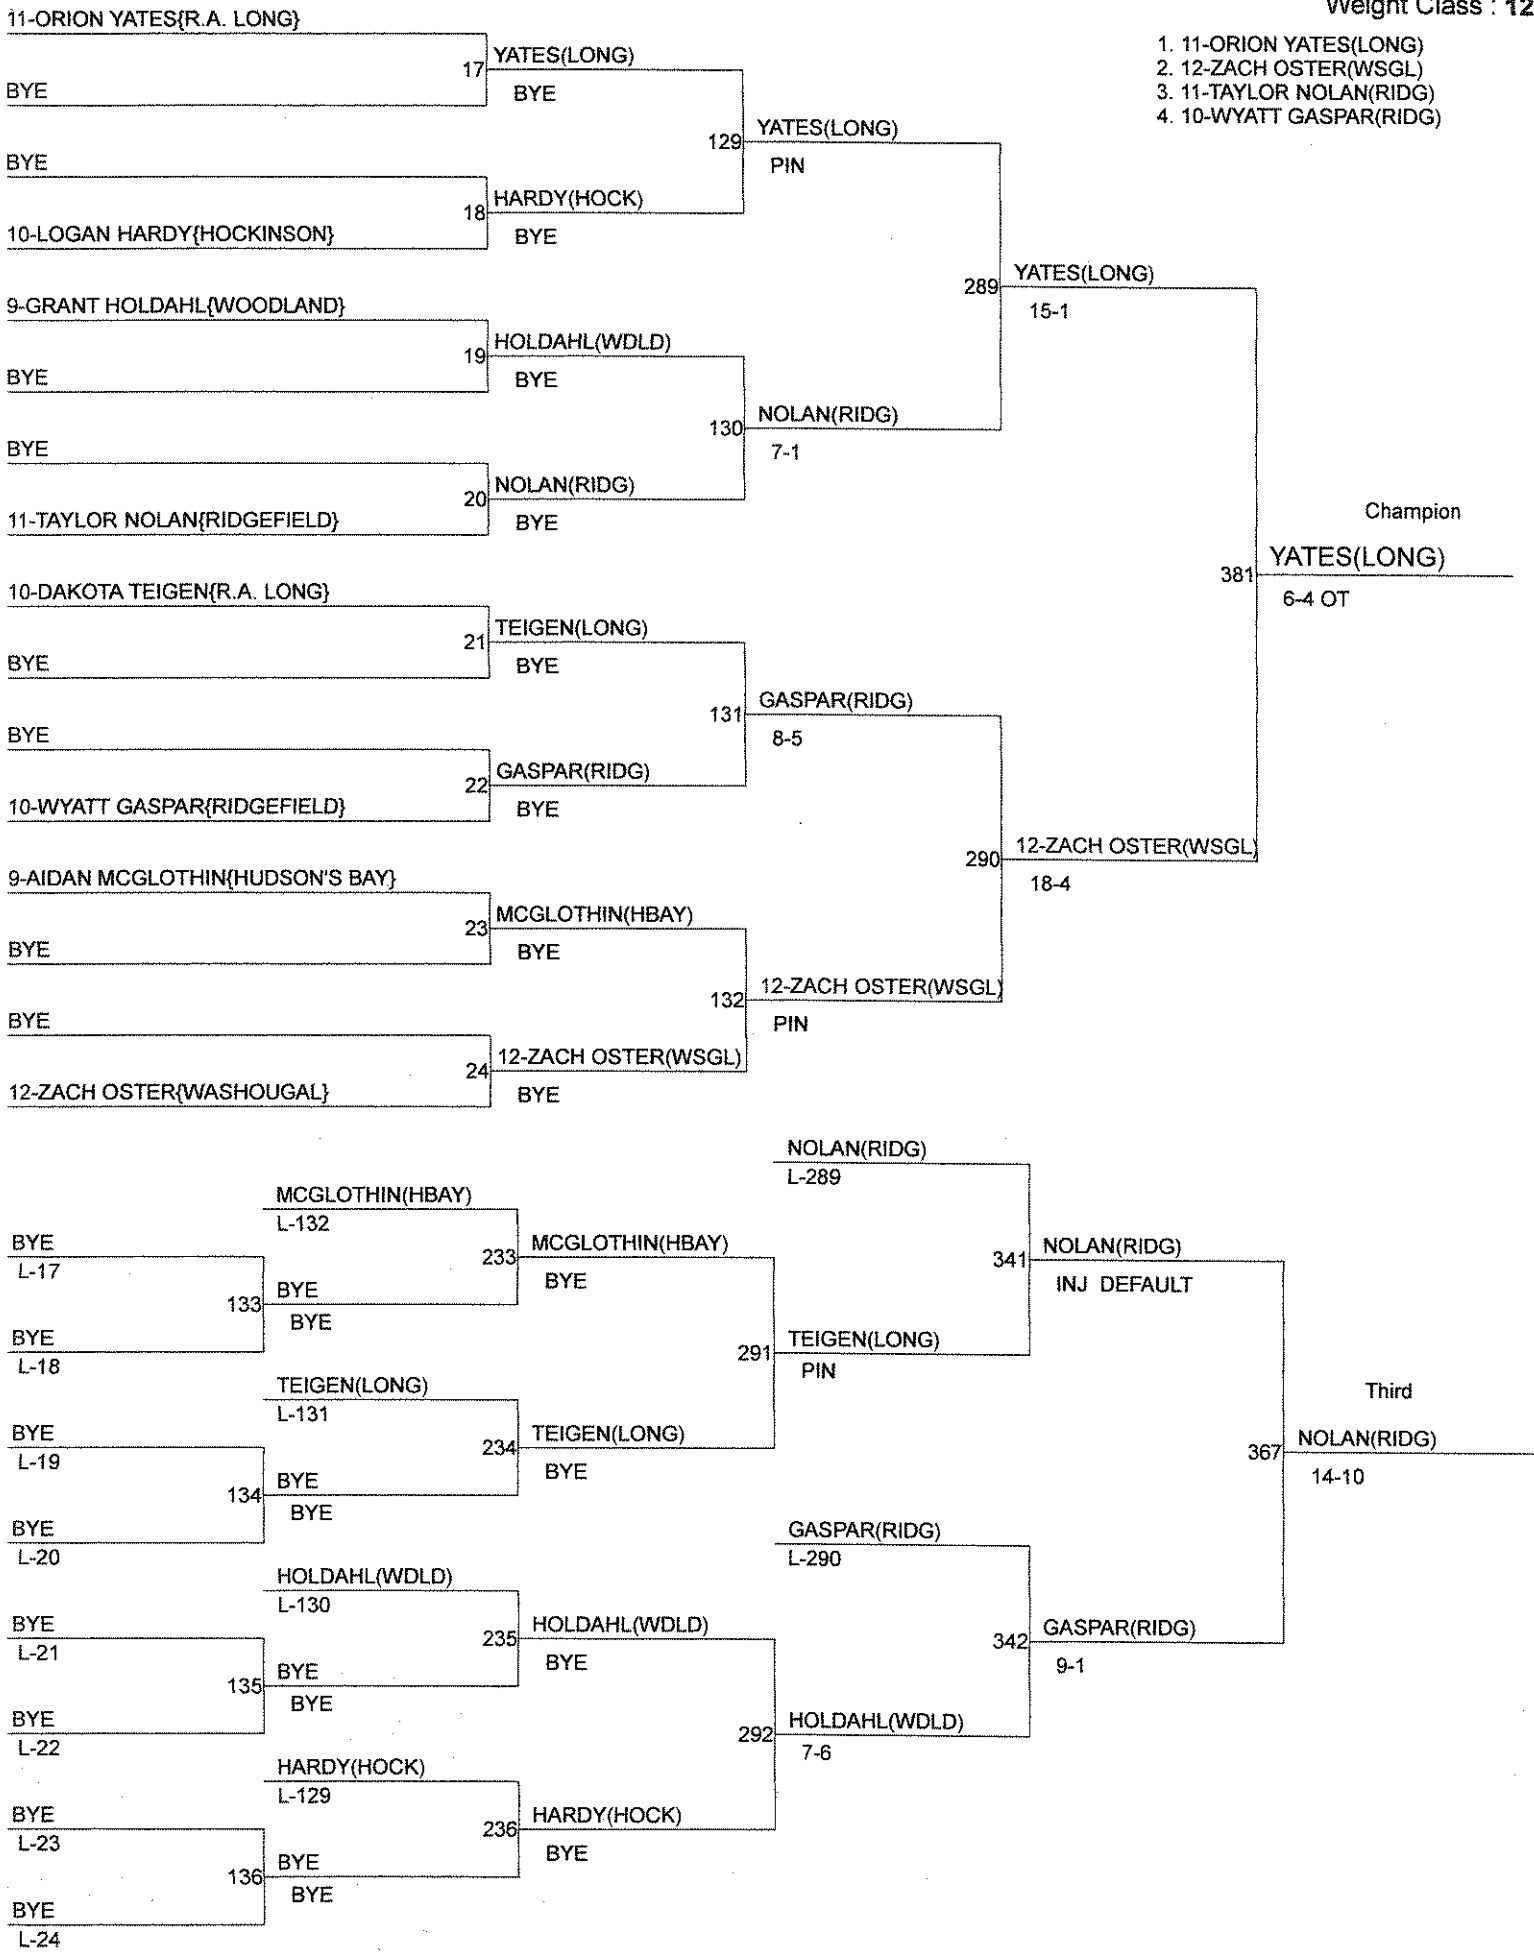

GSHL AA WRESTLING SUB REGIONAL

Weight Class : 120

1. 11-ORION YATES(LONG)
2. 12-ZACH OSTER(WSGL)
3. 11-TAYLOR NOLAN(RIDG)
4. 10-WYATT GASPAR(RIDG)