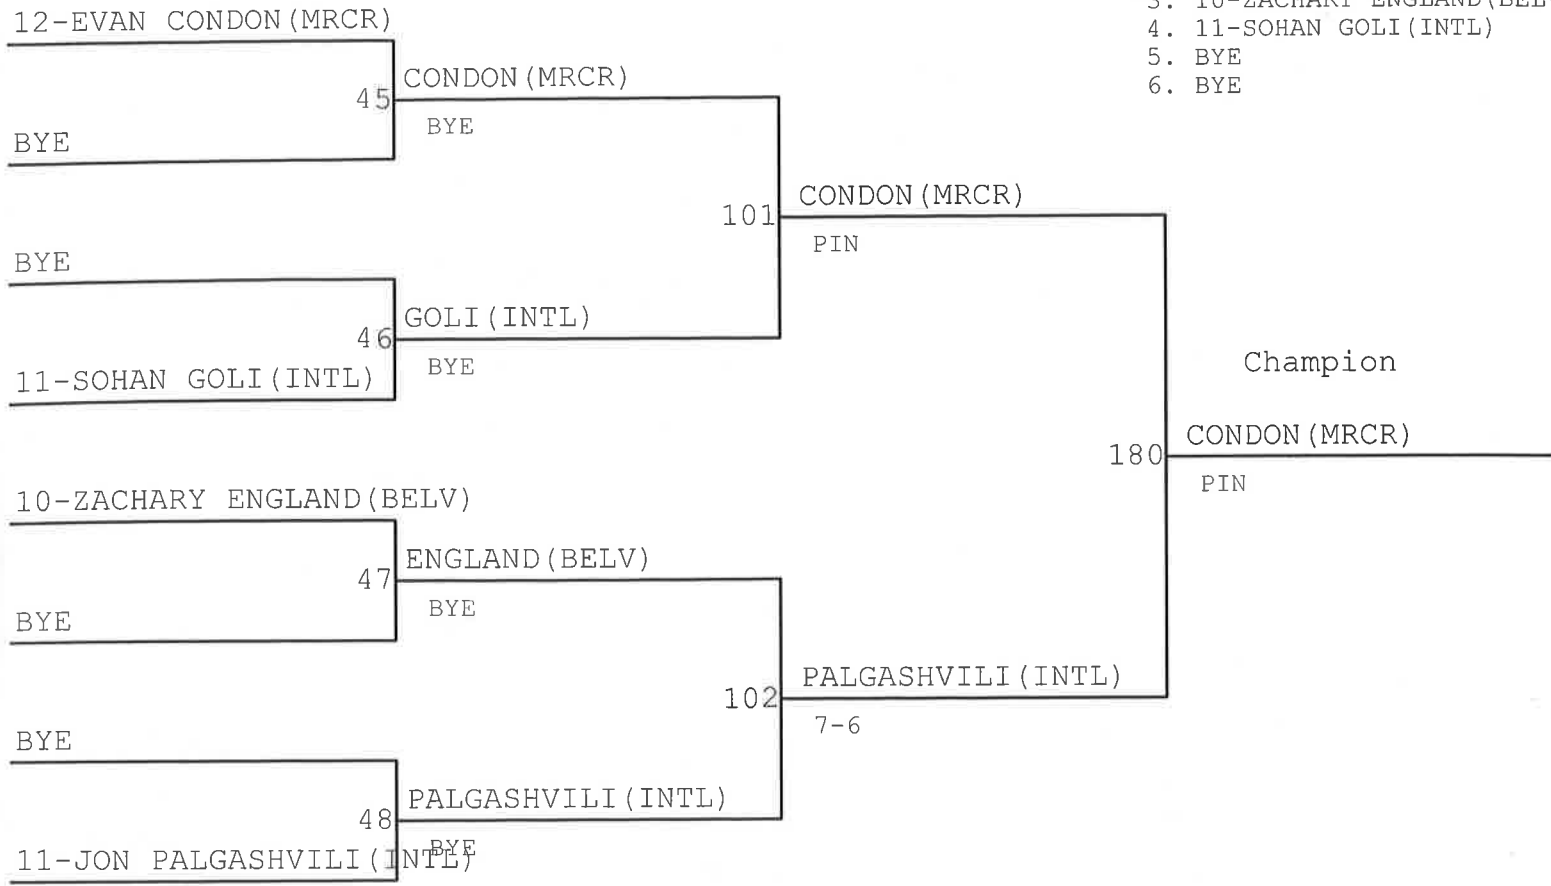

BYE

Fifth

BYE

BYE

KINGCO DISTRICT TOURNAMENT

Weight Class : 195

1. 12-EVAN CONDON (MR CR)
2. 11-JON PALGASHVILI (INTL)
3. 10-ZACHARY ENGLAND (BELV)
4. 11-SOHAN GOLI (INTL)
5. BYE
6. BYE

KINGCO DISTRICT TOURNAMENT