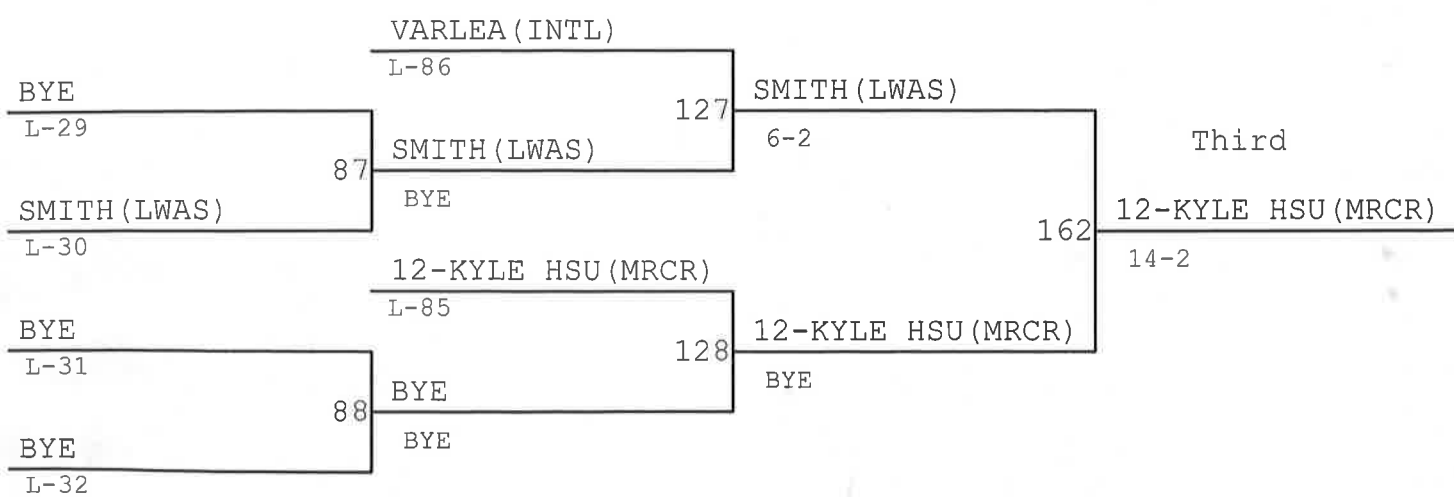

KINGCO DISTRICT TOURNAMENT

Weight Class : 152

1. 12-CHRISTIAN VILLANI (BELV)
2. 10-FINN CHILDRESS (MRCR)
3. 12-KYLE HSU (MRCR)
4. 09-JACOB SMITH (LWAS)
5. 09-LUCAS VARLEA (INTL)
6. BYE