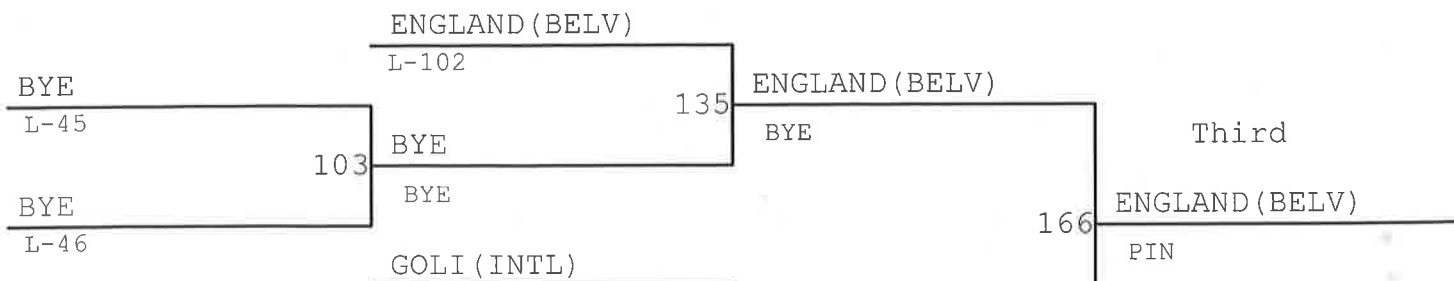

BYE

Fifth

BYE

BYE

KINGCO DISTRICT TOURNAMENT

Weight Class : 195

1. 12-EVAN CONDON (MR CR)
2. 11-JON PALGASHVILI (INTL)
3. 10-ZACHARY ENGLAND (BELV)
4. 11-SOHAN GOLI (INTL)
5. BYE
6. BYE

KINGCO DISTRICT TOURNAMENT