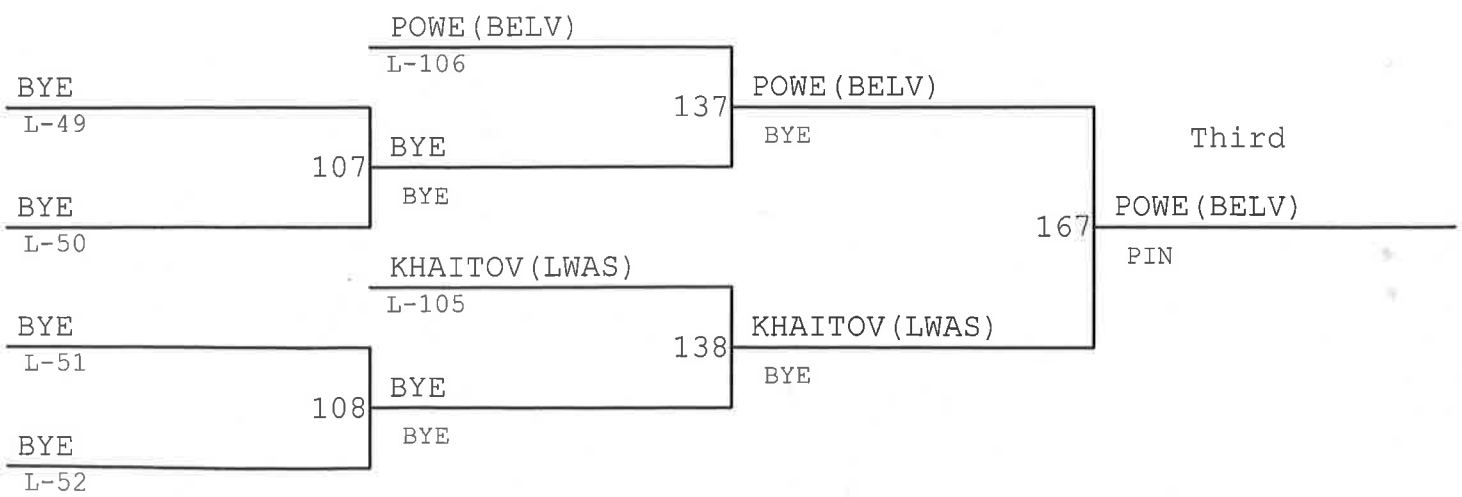

KINGCO DISTRICT TOURNAMENT

Weight Class : 220

1. 12-ALEC PALNDER (BELV)
2. 12-GARRETT MITCHELL (JUAN)
3. 09-ZAVIER POWE (BELV)
4. 11-ALAN KHAITOV (LWAS)
5. BYE
6. BYE