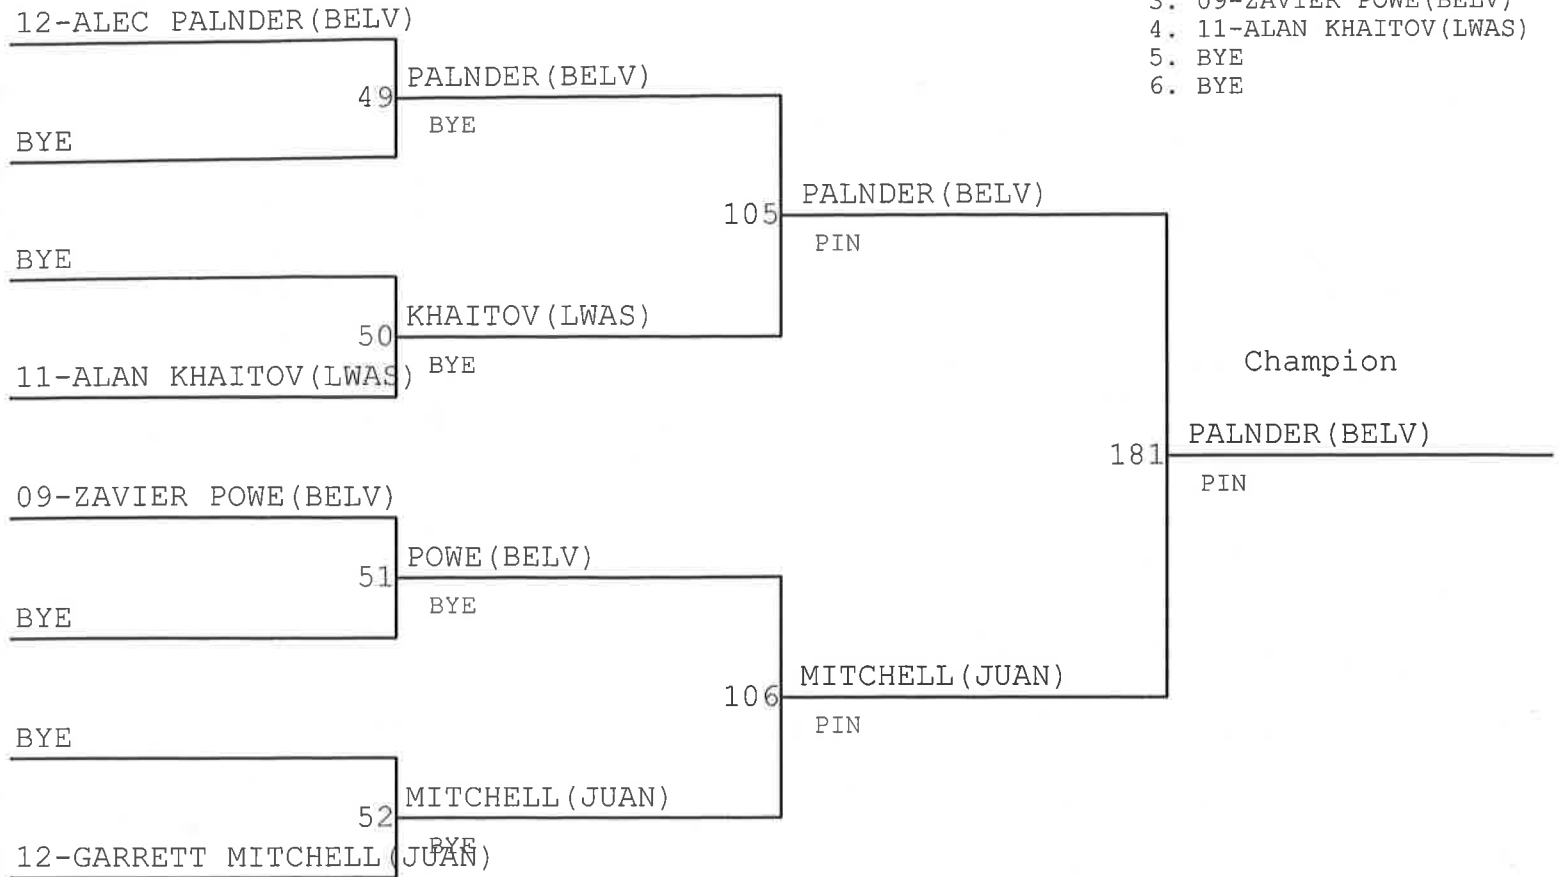

KINGCO DISTRICT TOURNAMENT

Weight Class : 220

1. 12-ALEC PALNDER (BELV)
2. 12-GARRETT MITCHELL (JUAN)
3. 09-ZAVIER POWE (BELV)
4. 11-ALAN KHAITOV (LWAS)
5. BYE
6. BYE