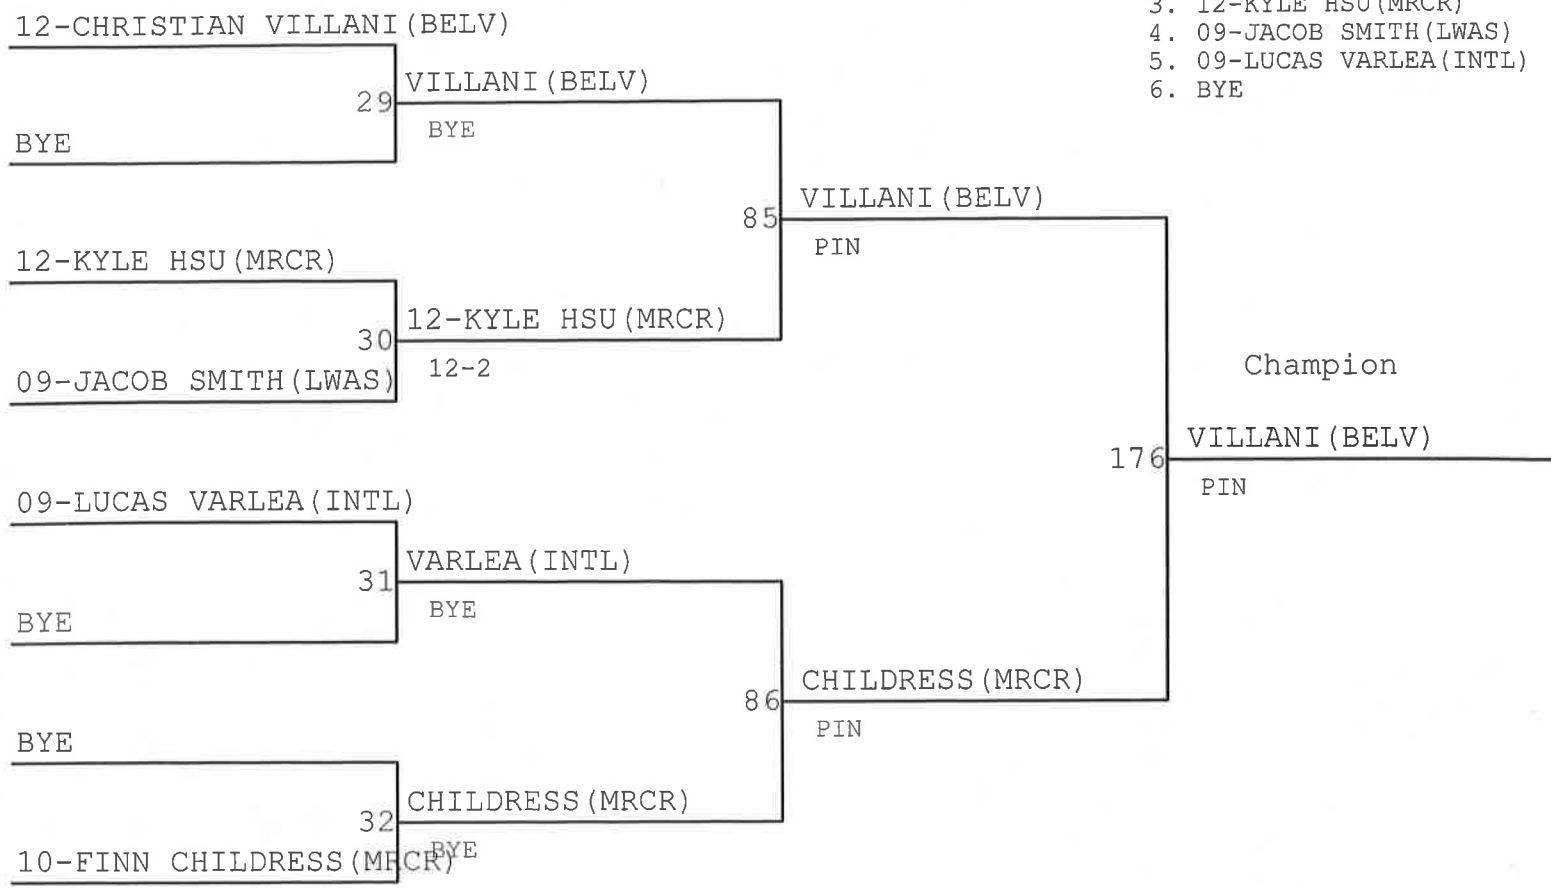

KINGCO DISTRICT TOURNAMENT

Weight Class : 152

1. 12-CHRISTIAN VILLANI (BELV)
2. 10-FINN CHILDRESS (MRCR)
3. 12-KYLE HSU (MRCR)
4. 09-JACOB SMITH (LWAS)
5. 09-LUCAS VARLEA (INTL)
6. BYE