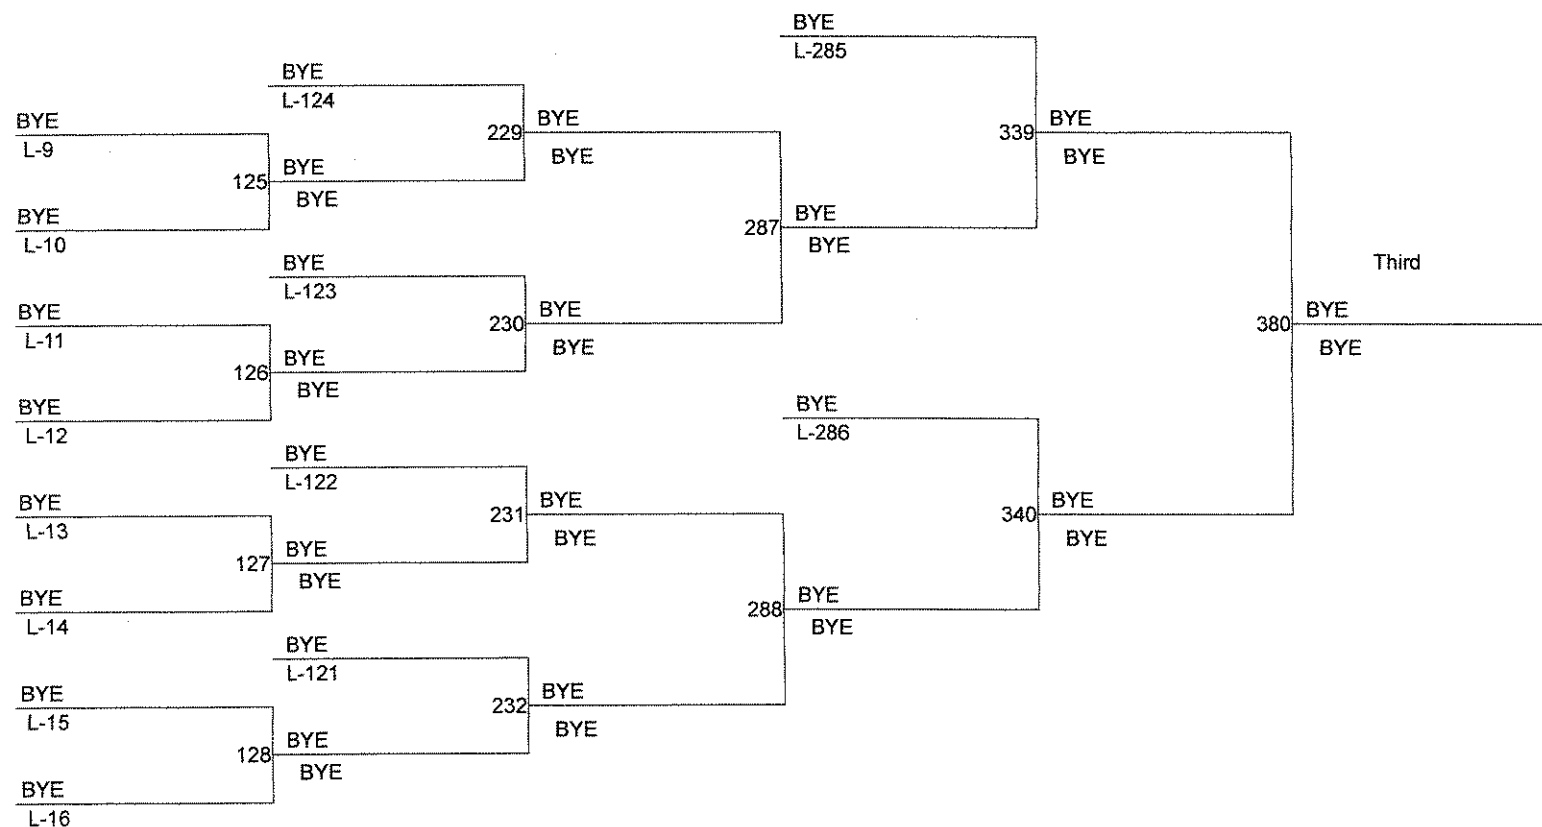

1-YANELLI MARTINEZ(Washougal)

9-SAMANTHA EAKINS(Washougal)

9-ISABELLE MORALES(Union)

Region IV South Girls Sub-Regional

Weight Class : 105

- 1. 12-JESSICA EAKINS(WSGL)
- 2. 10-SAMANTHA VENARD(MMOR)
- 3. BYE
- 4. BYE
- 5. BYE
- 6. BYE