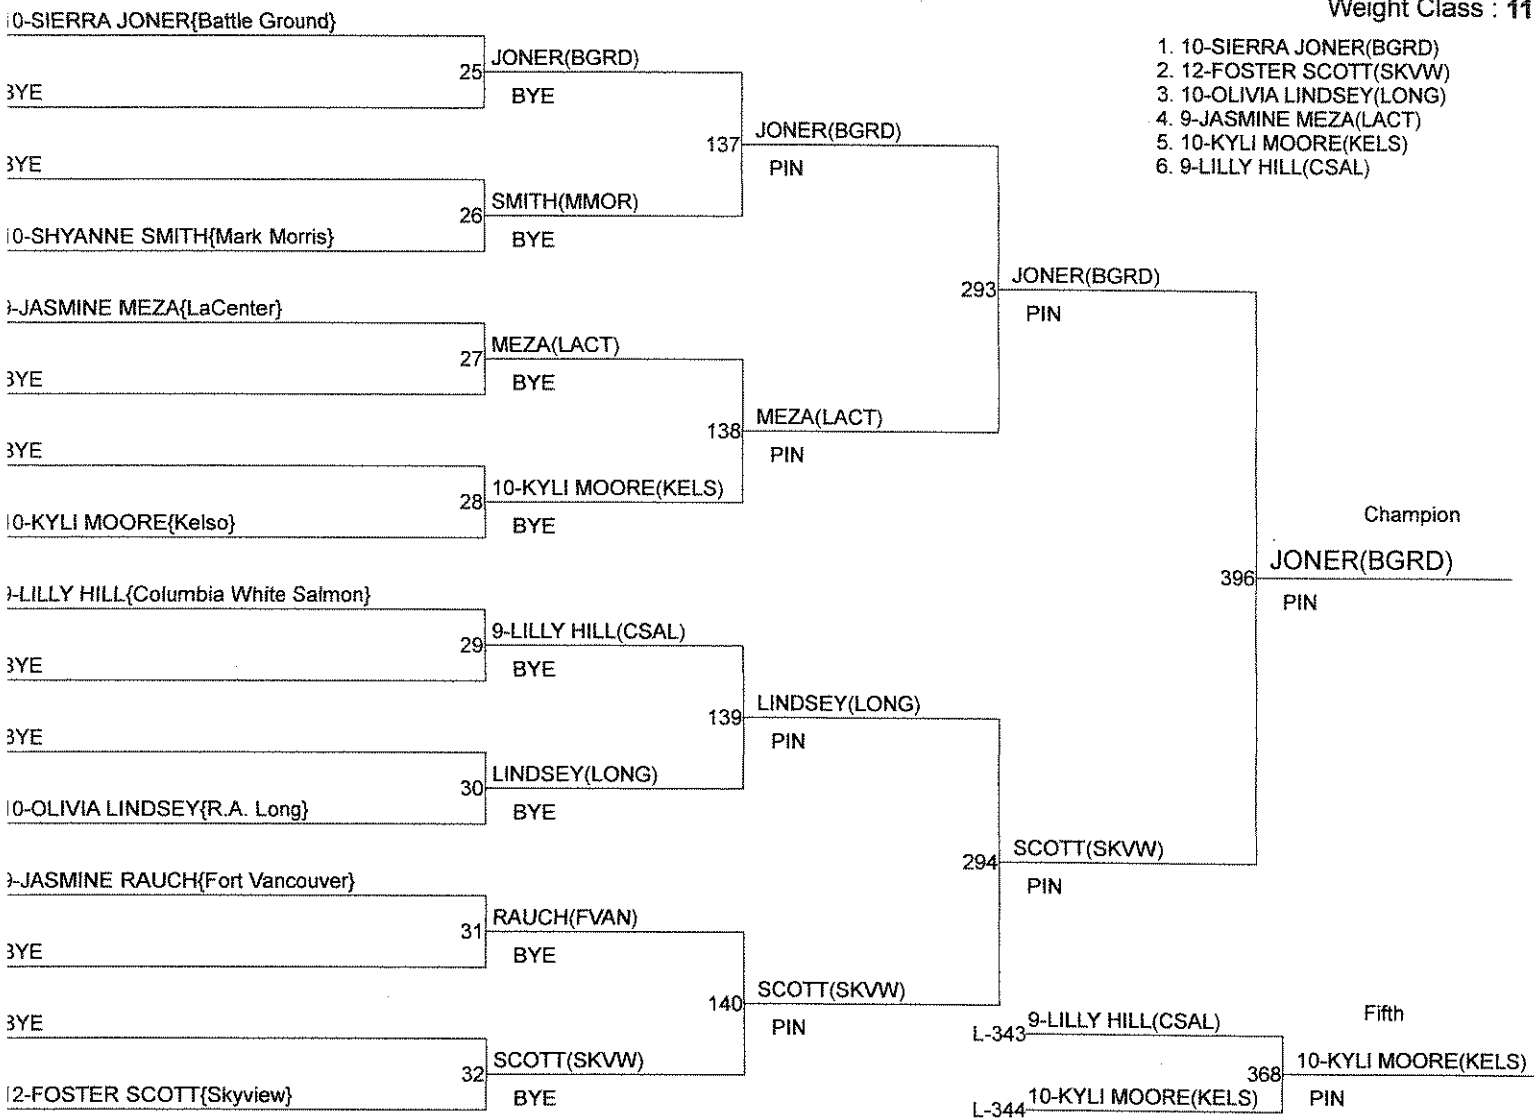

Region IV South Girls Sub-Regional

Weight Class : 115

1. 10-SIERRA JONER(BGRD)
2. 12-FOSTER SCOTT(SKVW)
3. 10-OLIVIA LINDSEY(LONG)
4. 9-JASMINE MEZA(LACT)
5. 10-KYLI MOORE(KELS)
6. 9-LILLY HILL(CSAL)