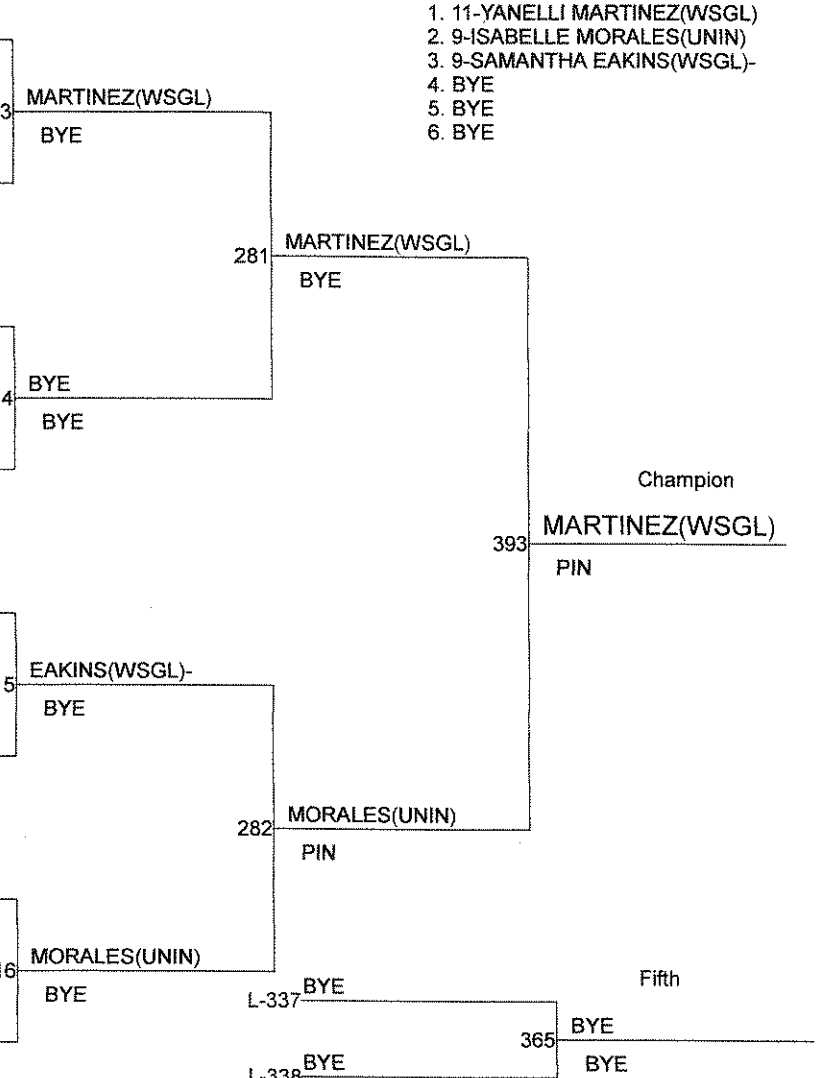

Region IV South Girls Sub-Regional

Weight Class : 100

1. 11-YANELLI MARTINEZ(WSGL)
2. 9-ISABELLE MORALES(UNIN)
3. 9-SAMANTHA EAKINS(WSGL)-
4. BYE
5. BYE
6. BYE

1-YANELLI MARTINEZ(Washougal)

9-SAMANTHA EAKINS(Washougal)

9-ISABELLE MORALES(Union)