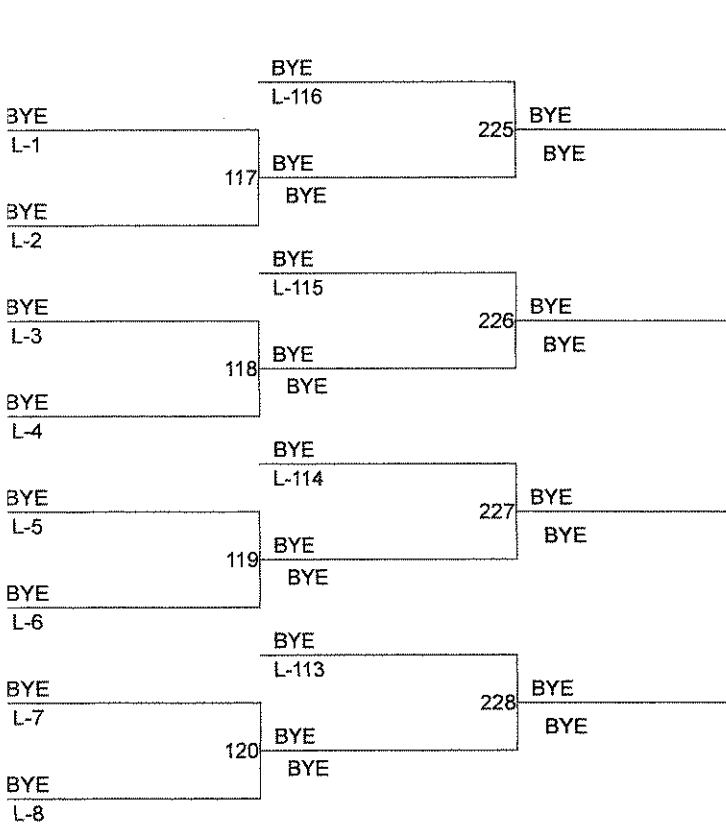

Region IV South Girls Sub-Regional

Weight Class : 100

1. 11-YANELLI MARTINEZ(WSGL)
2. 9-ISABELLE MORALES(UNIN)
3. 9-SAMANTHA EAKINS(WSGL)-
4. BYE
5. BYE
6. BYE

1-YANELLI MARTINEZ(Washougal)

9-SAMANTHA EAKINS(Washougal)

9-ISABELLE MORALES(Union)