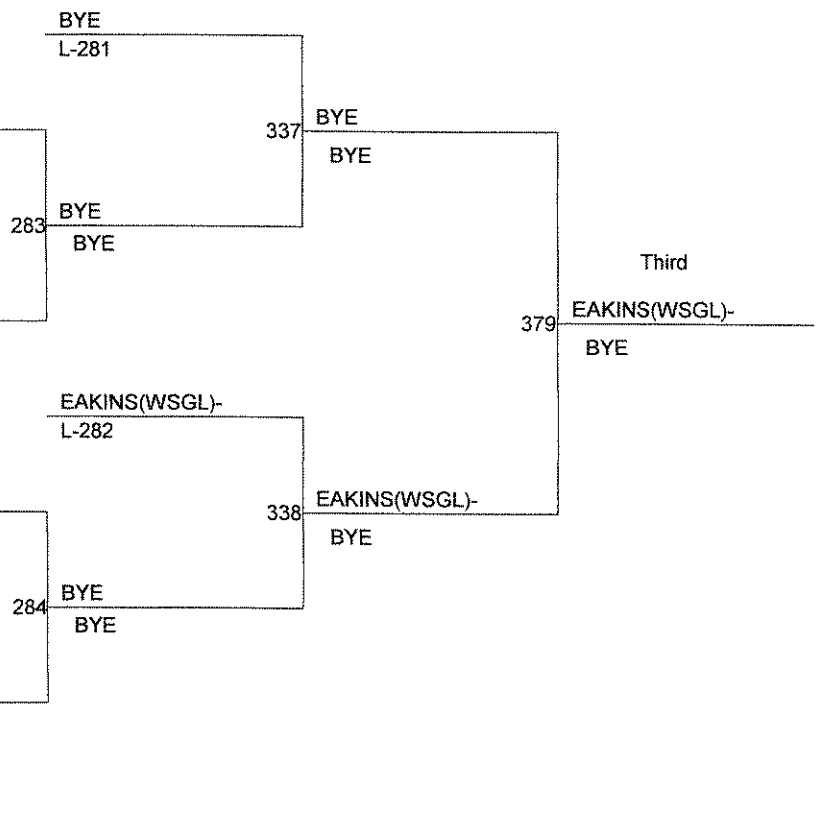

Region IV South Girls Sub-Regional

Weight Class : 100

1. 11-YANELLI MARTINEZ(WSGL)
2. 9-ISABELLE MORALES(UNIN)
3. 9-SAMANTHA EAKINS(WSGL)-
4. BYE
5. BYE
6. BYE

1-YANELLI MARTINEZ(Washougal)

9-SAMANTHA EAKINS(Washougal)

9-ISABELLE MORALES(Union)