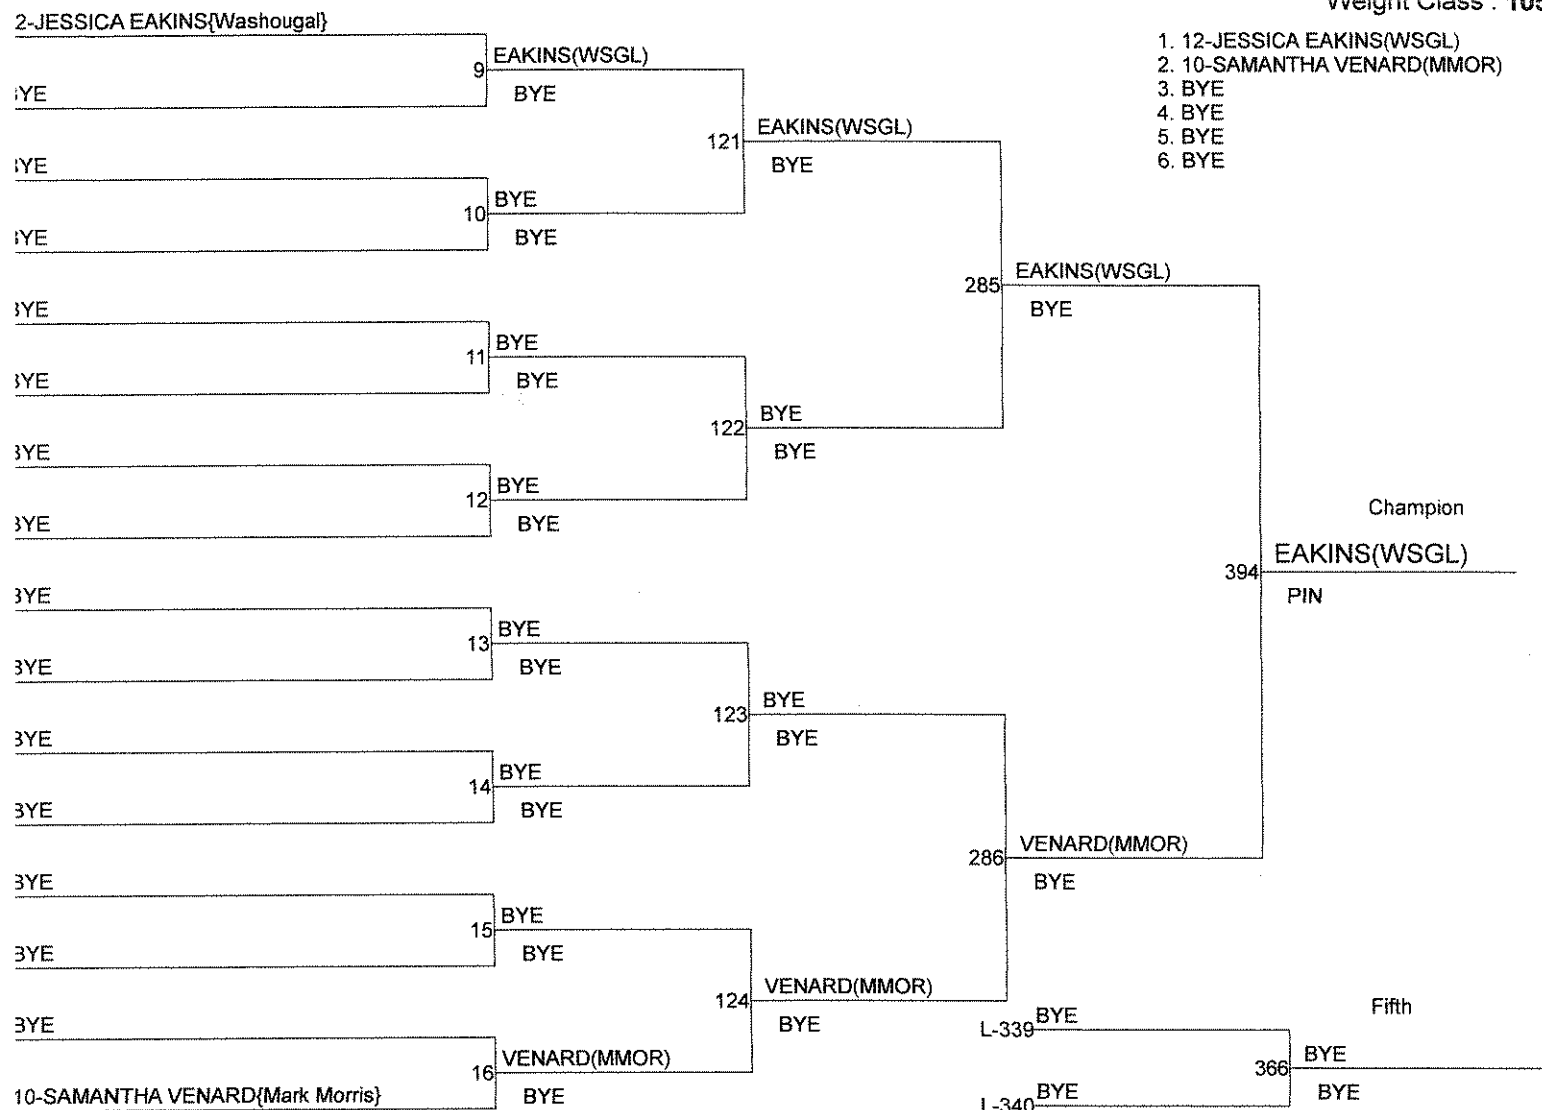

1-YANELLI MARTINEZ(Washougal)

9-SAMANTHA EAKINS(Washougal)

9-ISABELLE MORALES(Union)

Region IV South Girls Sub-Regional

Weight Class : 105

- 1. 12-JESSICA EAKINS(WSGL)
- 2. 10-SAMANTHA VENARD(MMOR)
- 3. BYE
- 4. BYE
- 5. BYE
- 6. BYE