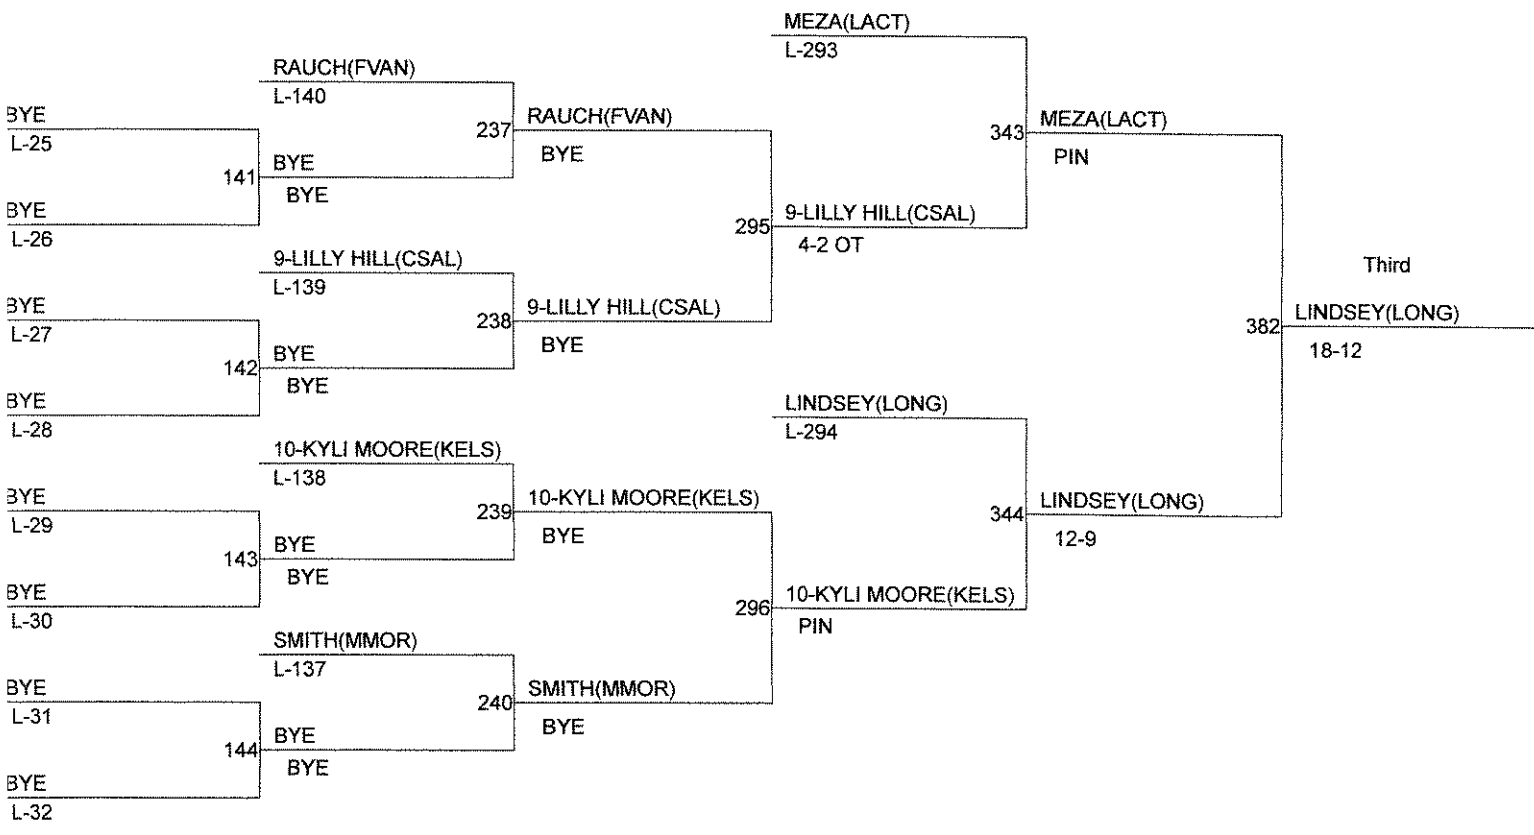

Region IV South Girls Sub-Regional

Weight Class : 115

1. 10-SIERRA JONER(BGRD)
2. 12-FOSTER SCOTT(SKVW)
3. 10-OLIVIA LINDSEY(LONG)
4. 9-JASMINE MEZA(LACT)
5. 10-KYLI MOORE(KELS)
6. 9-LILLY HILL(CSAL)