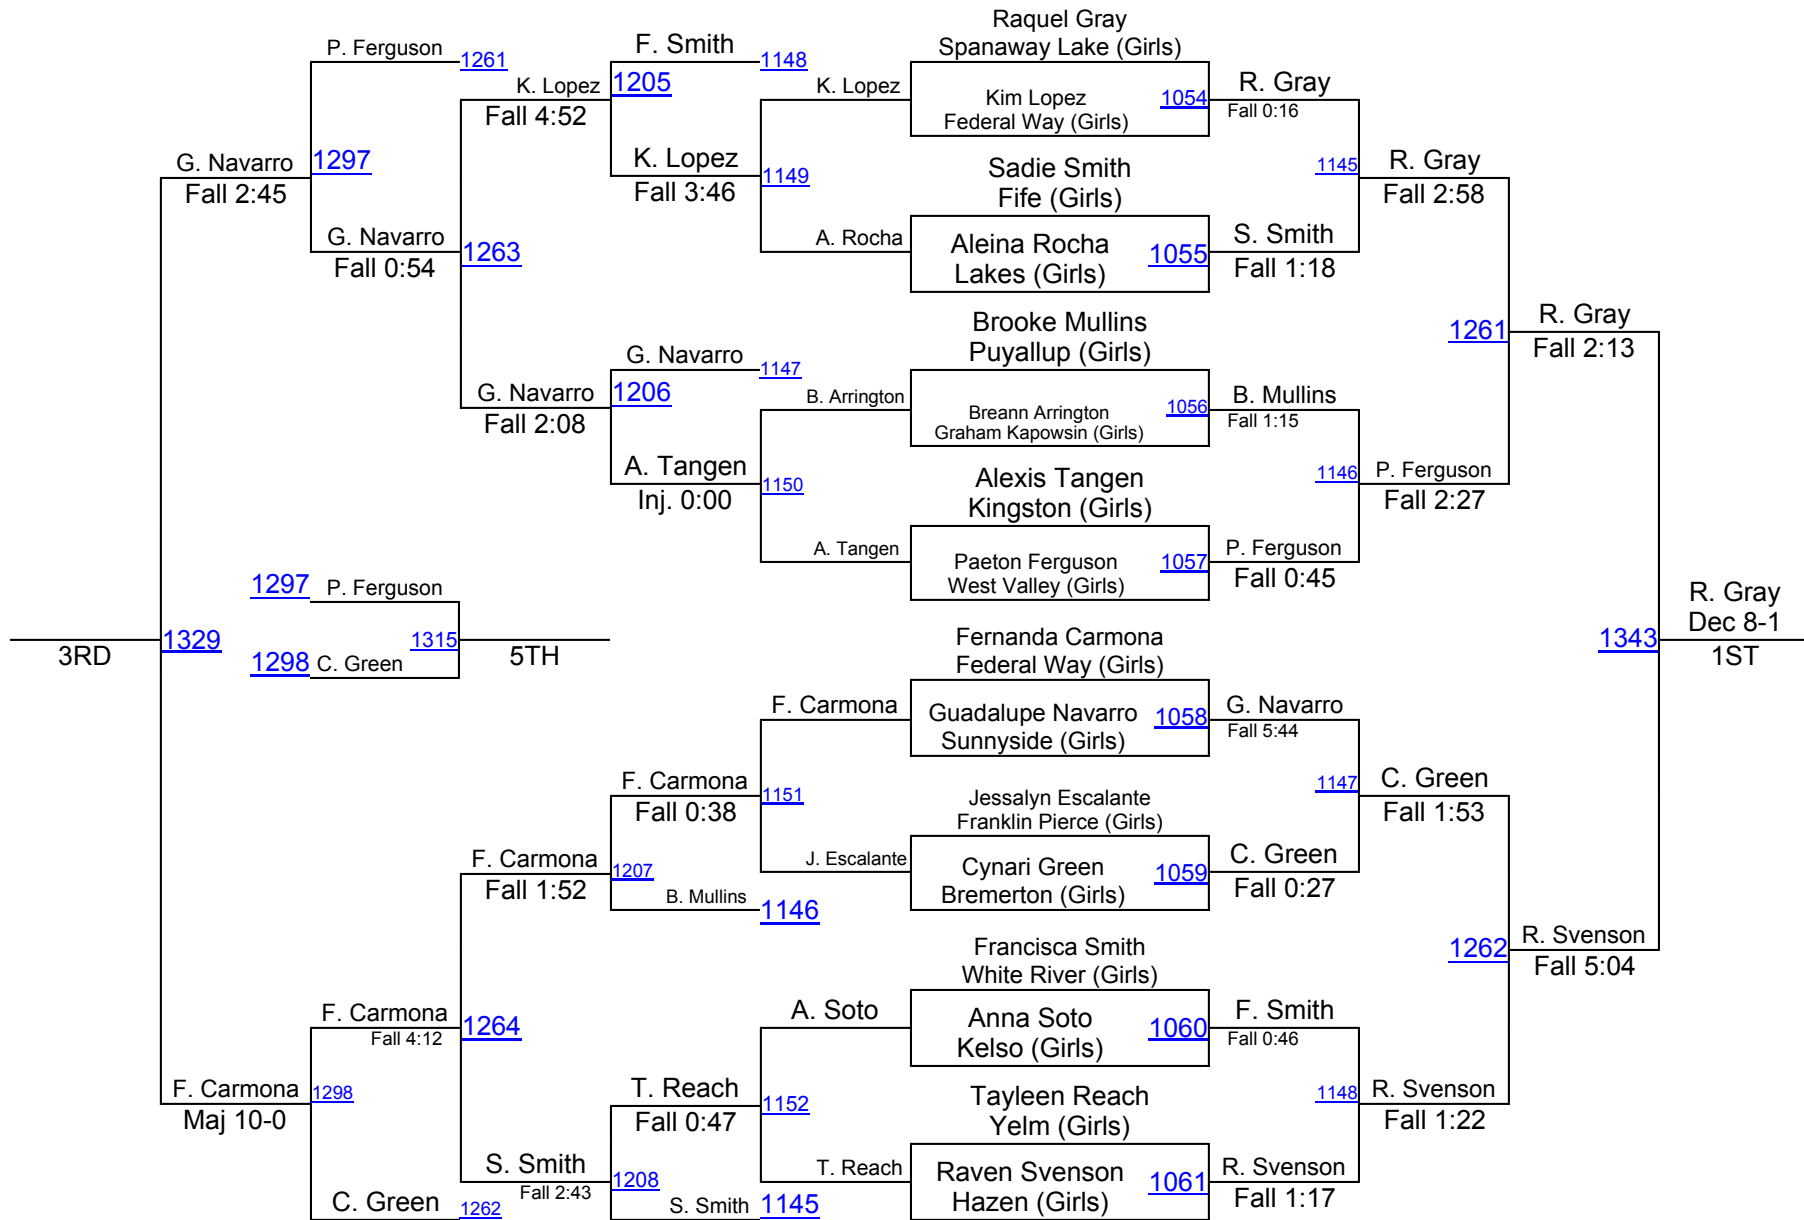

HammerHead Invitational 2015

Female 155