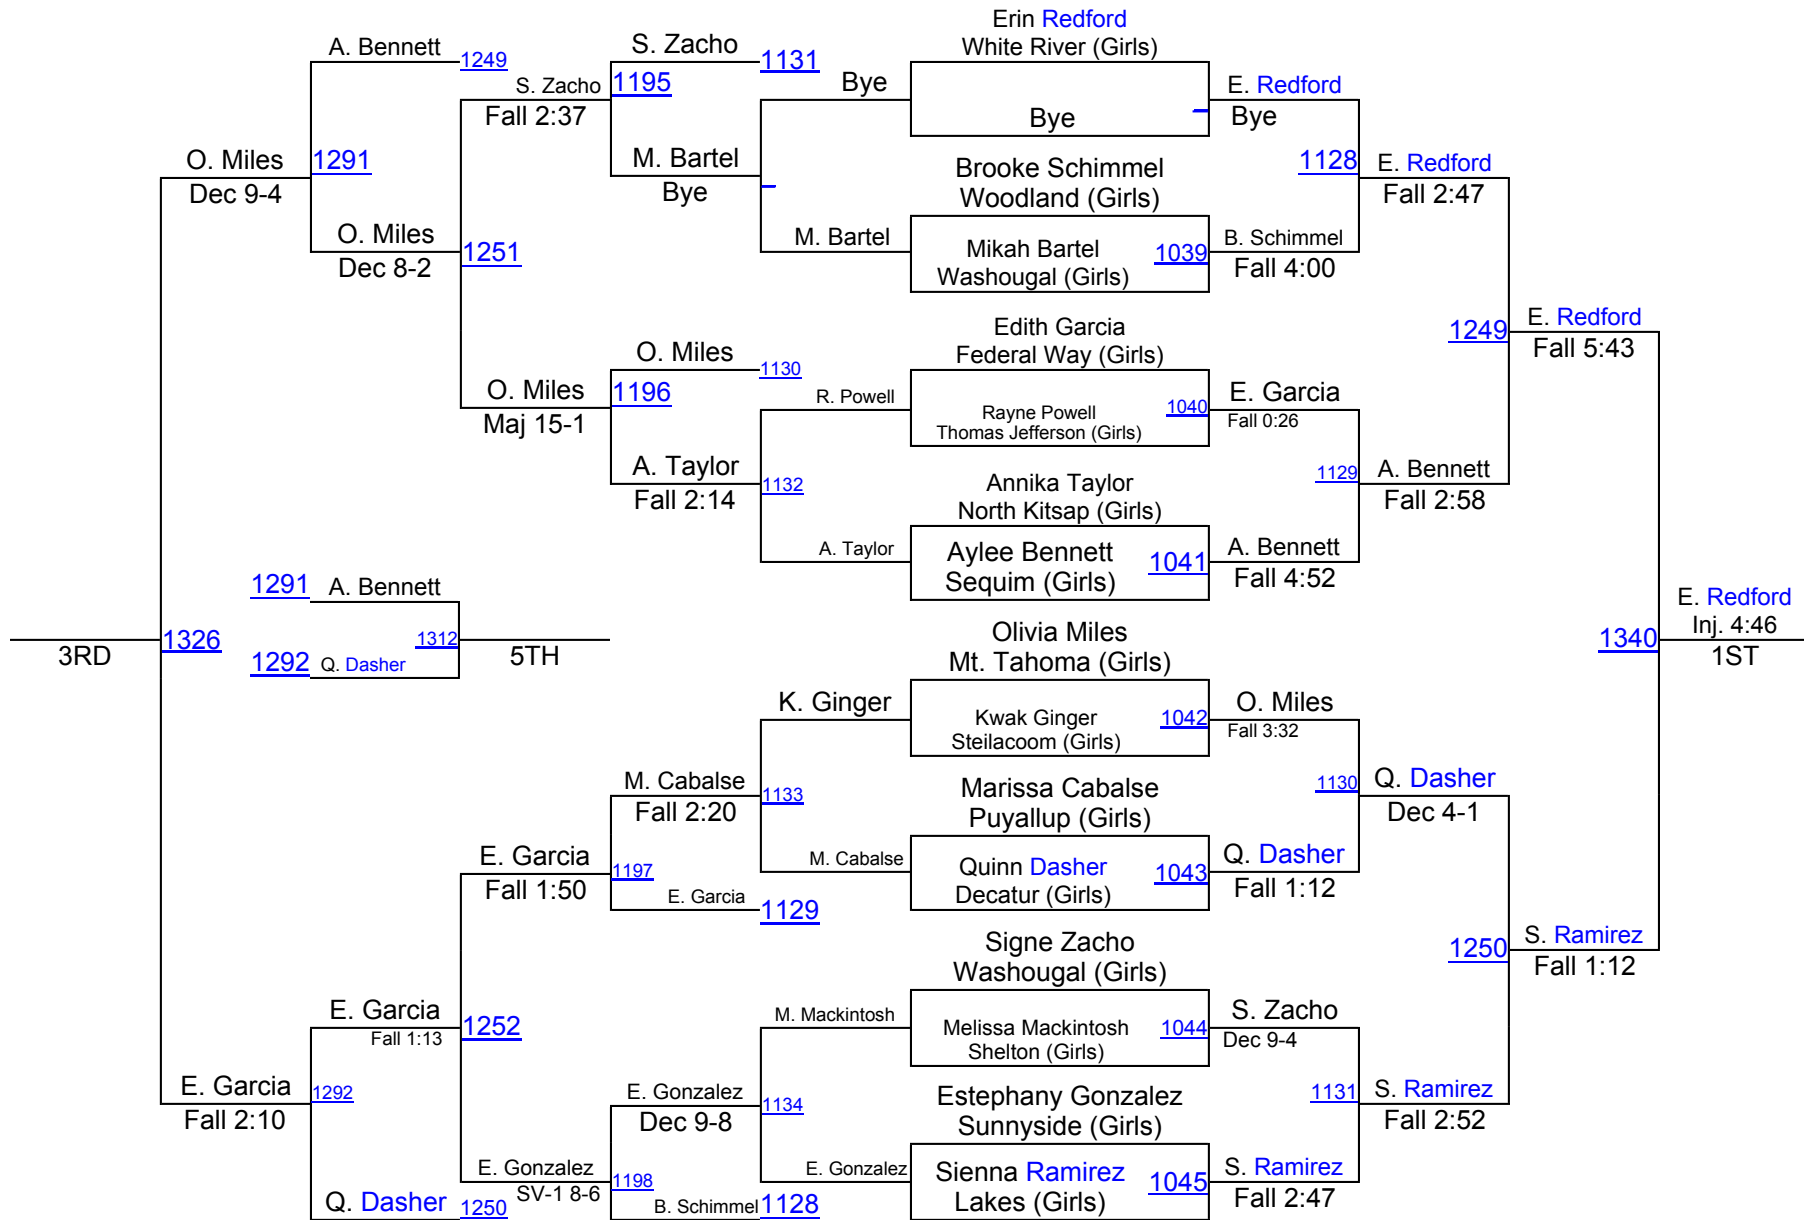

HammerHead Invitational 2015

Female 135