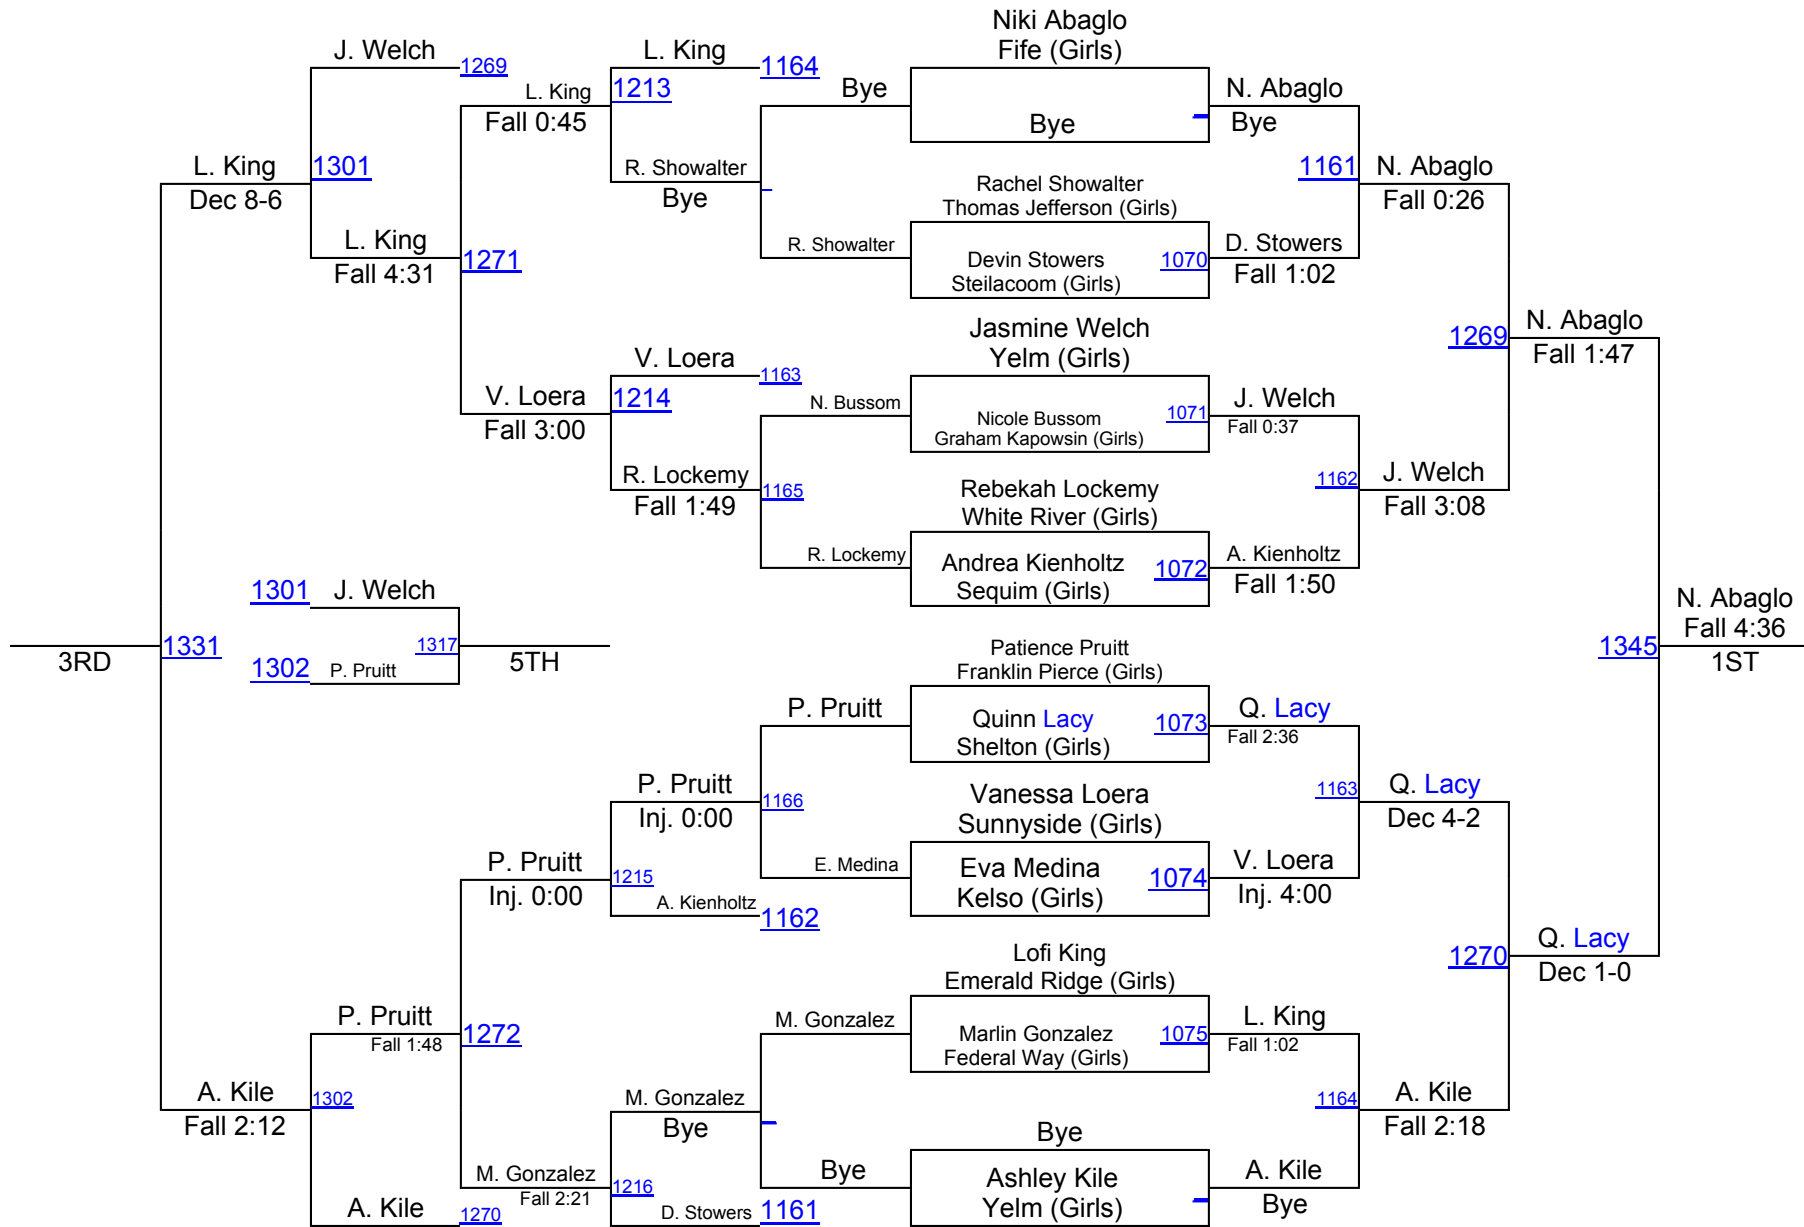

HammerHead Invitational 2015

Female 190