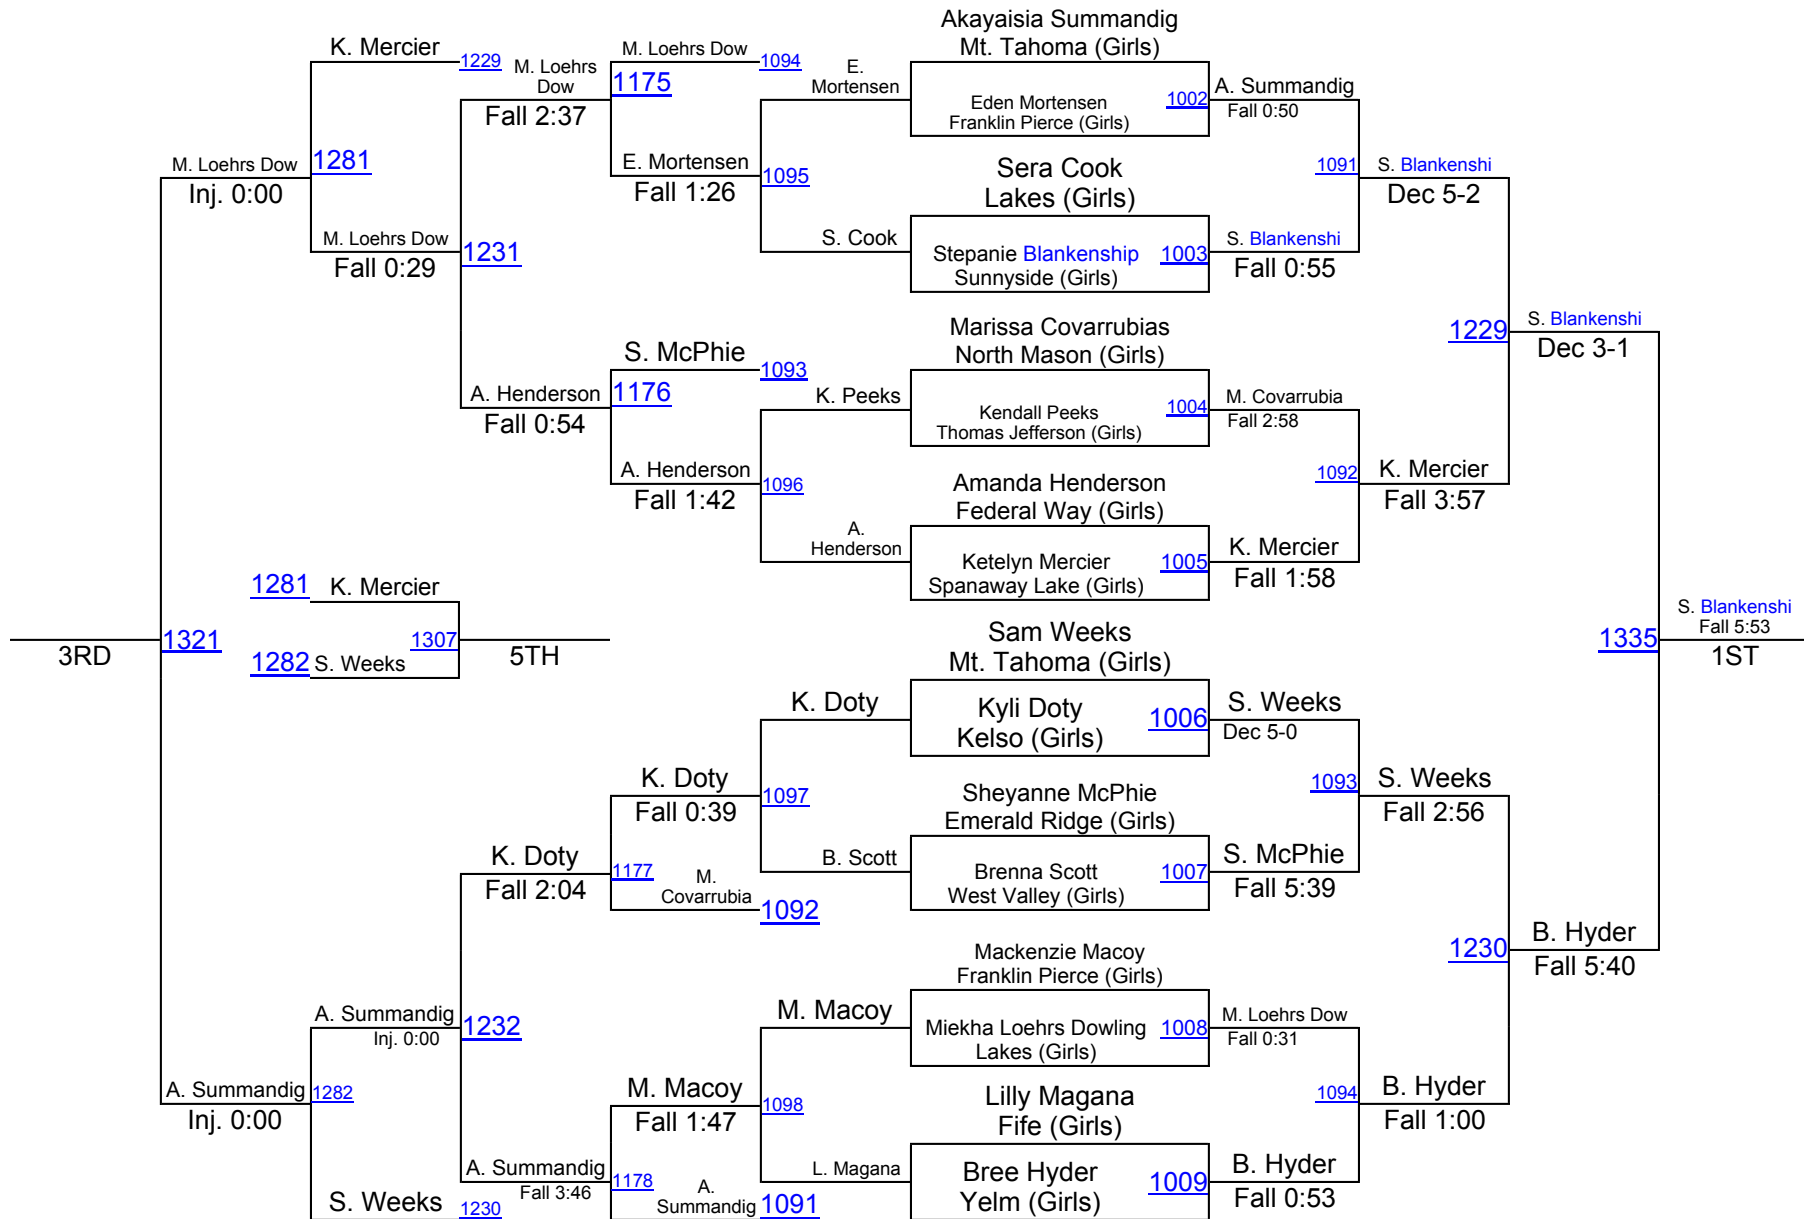

HammerHead Invitational 2015

Female 110