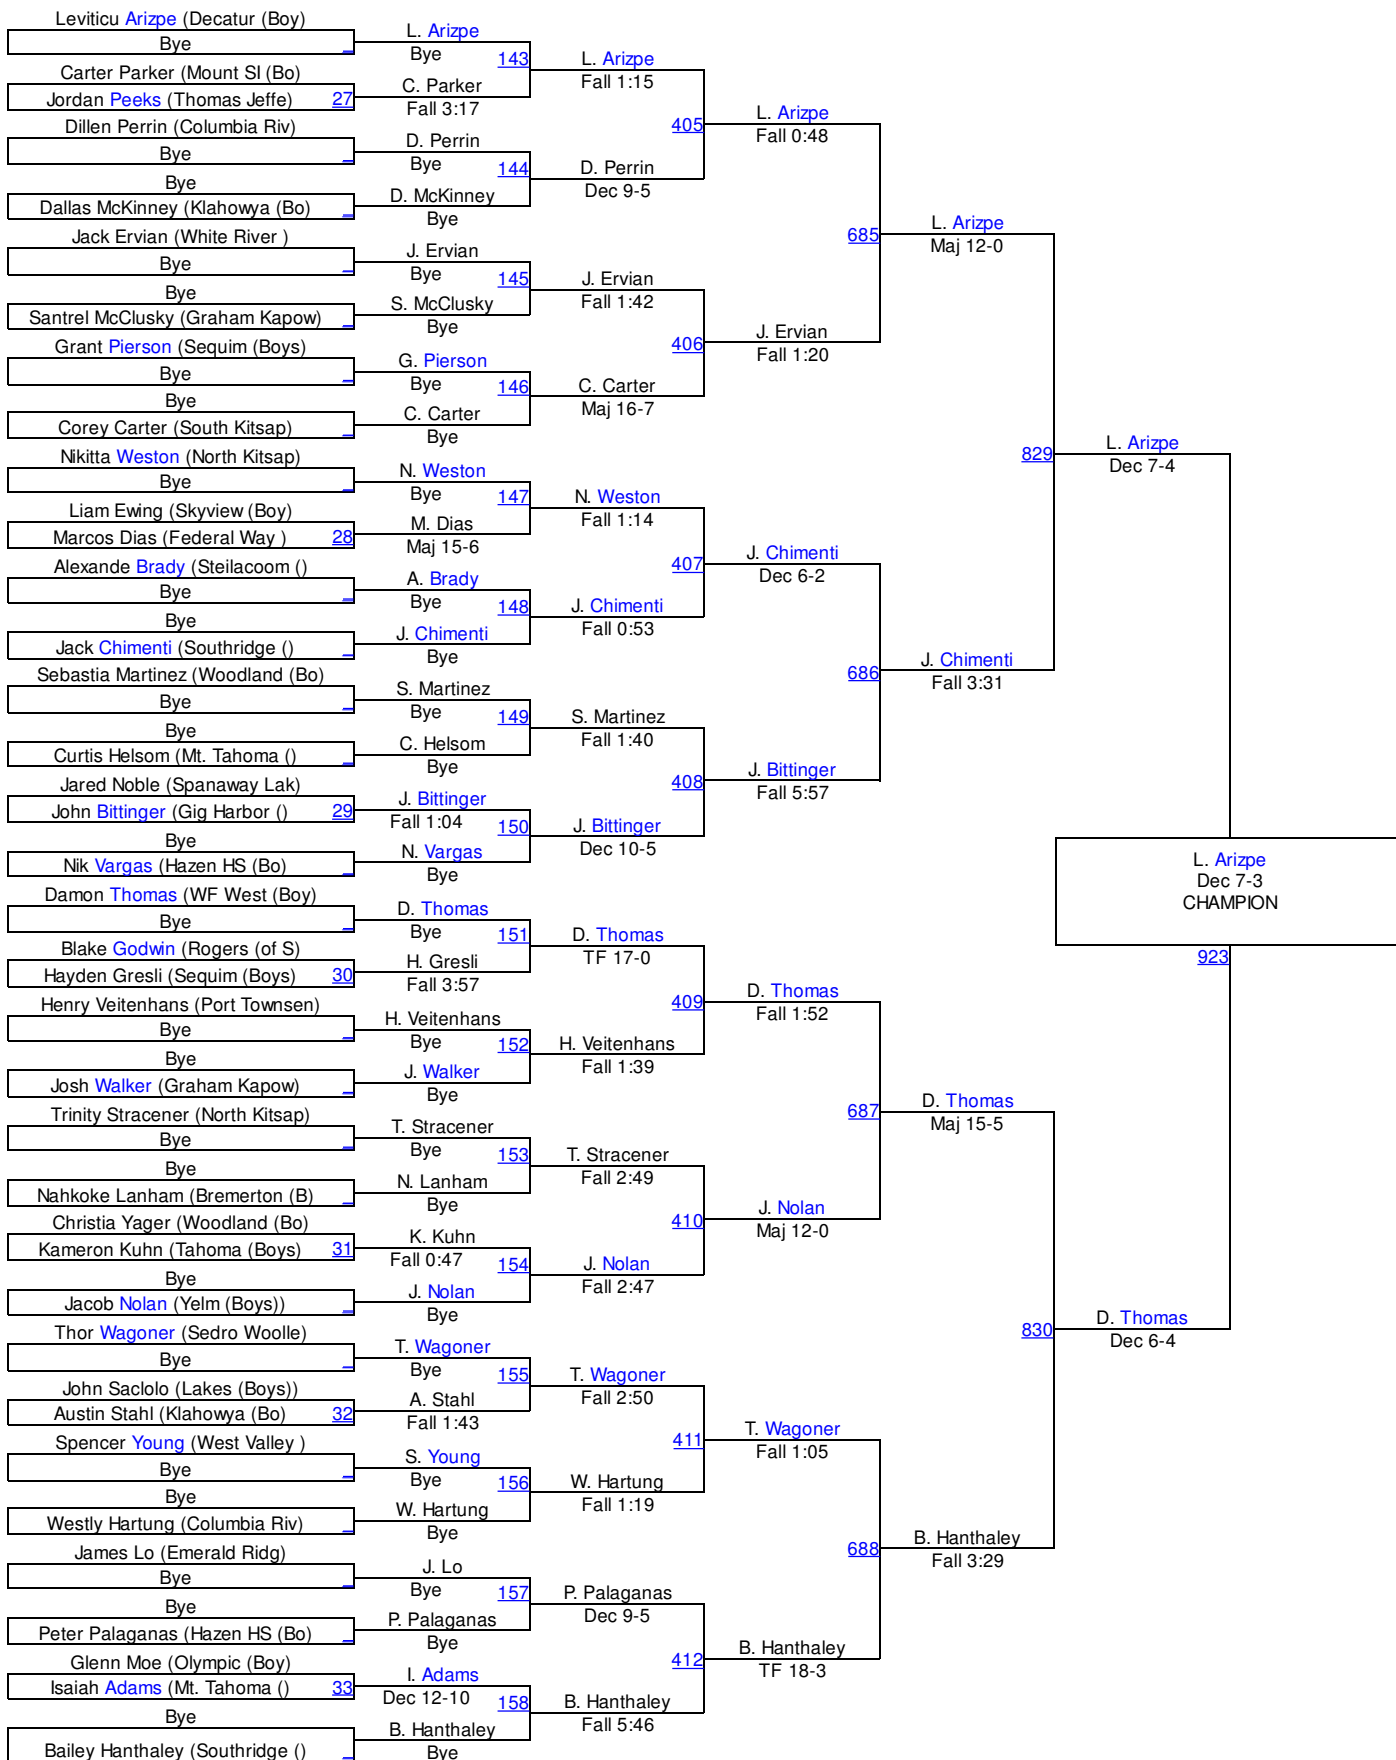

Male 138

Male 138

HammerHead Invitational 2015

Male 145

HammerHead Invitational 2015

Male 152

Male 152

HammerHead Invitational 2015