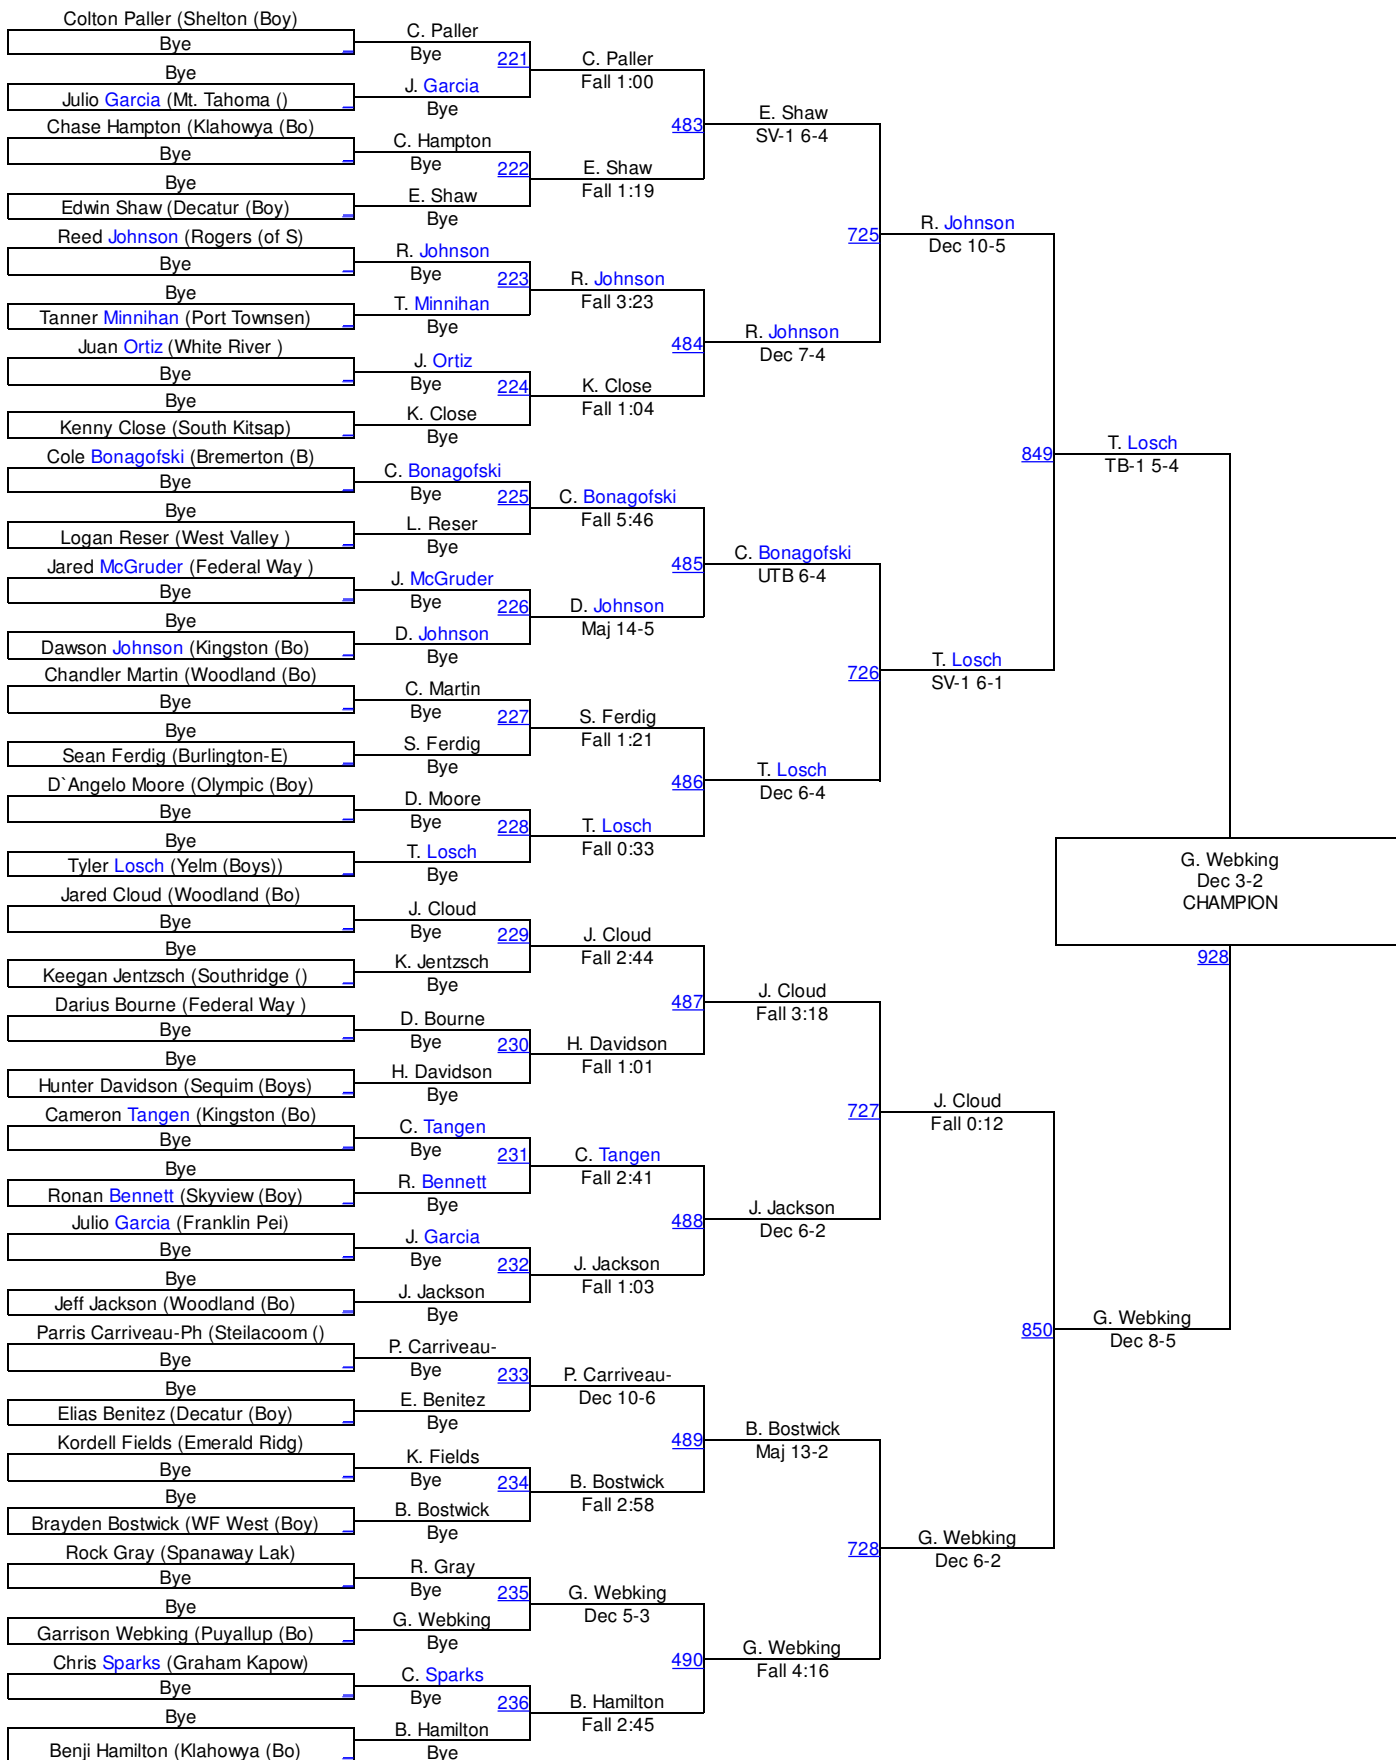

HammerHead Invitational 2015

Male 195