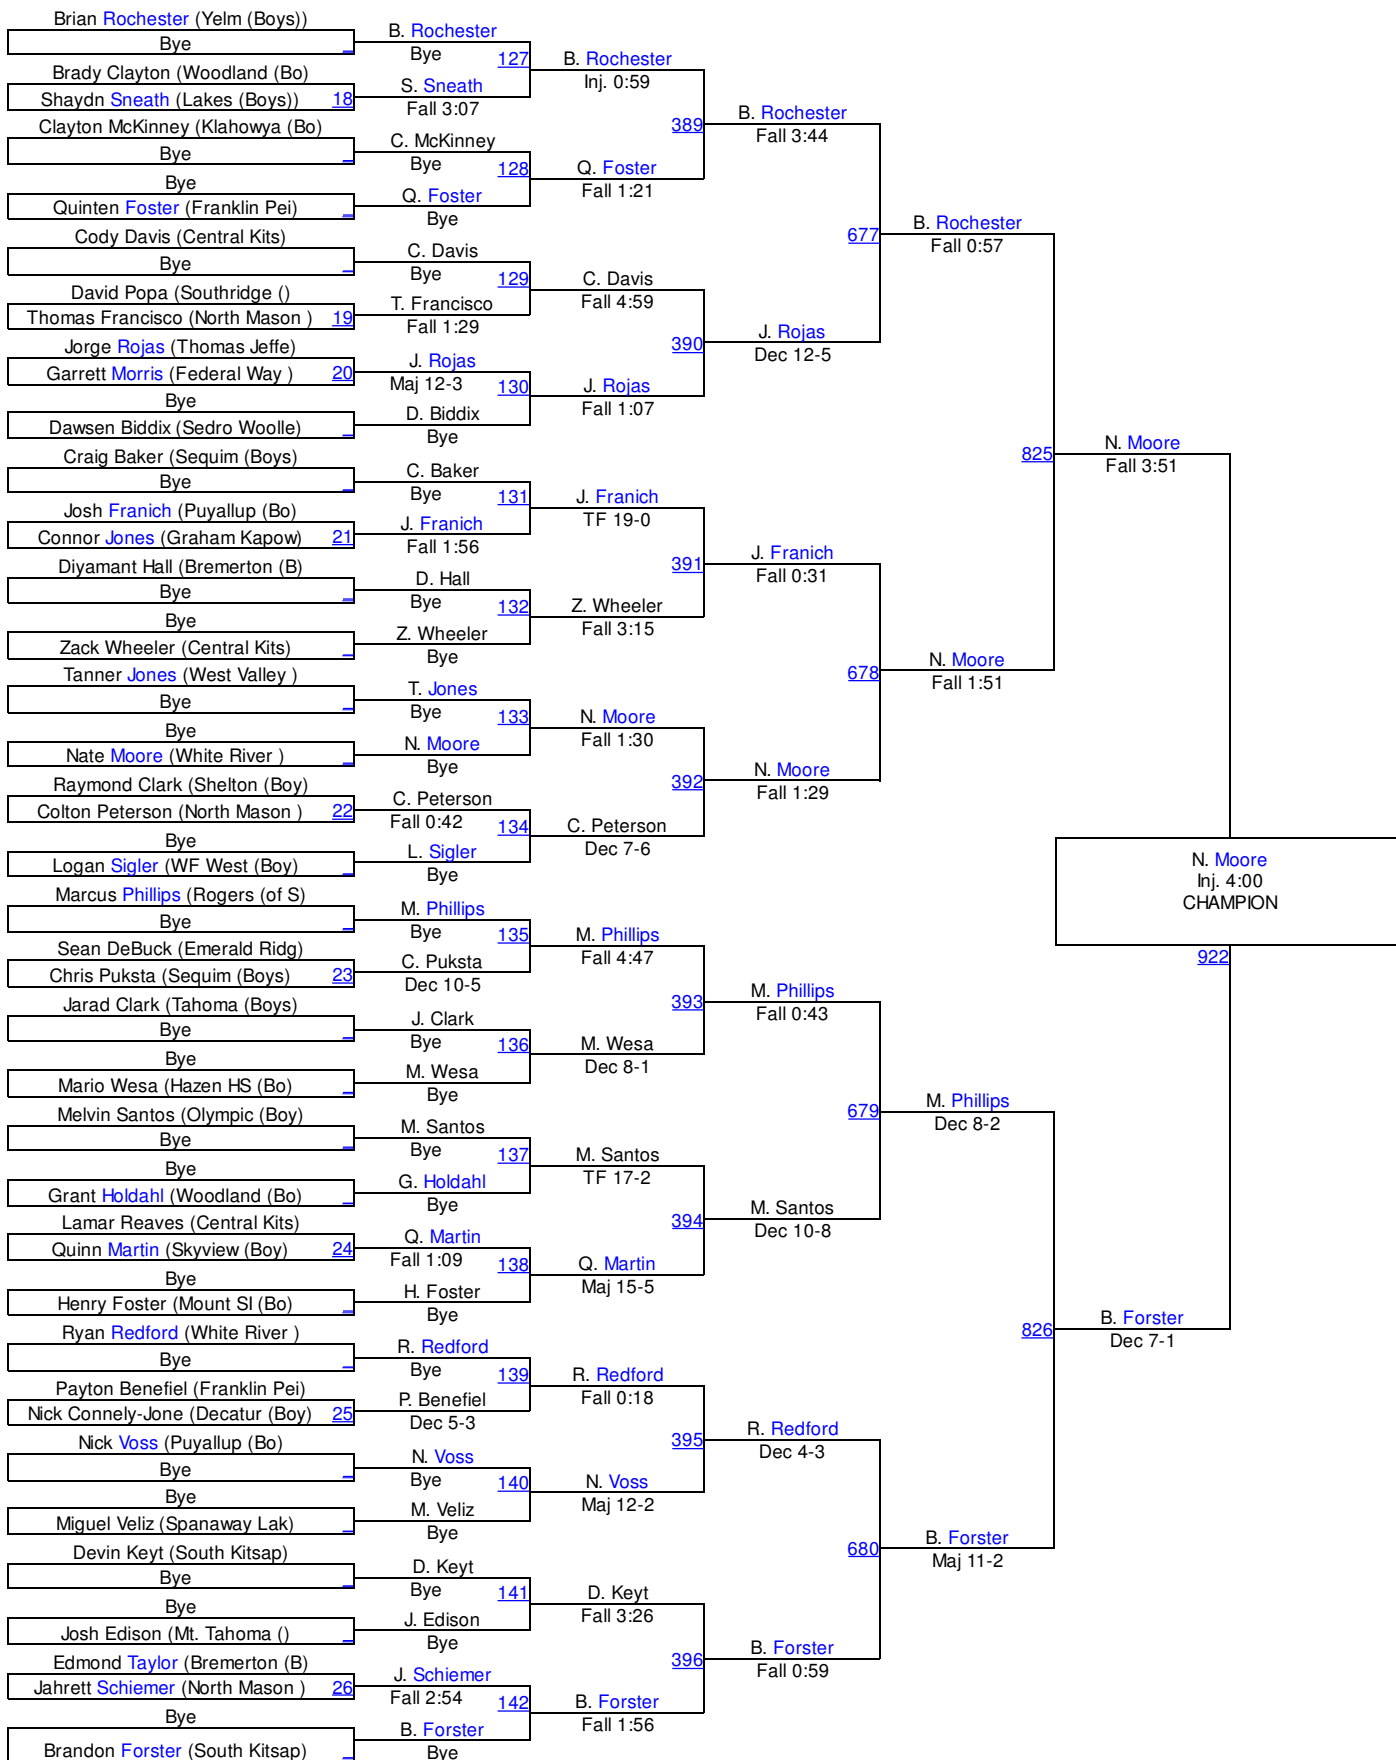

HammerHead Invitational 2015

Male 138