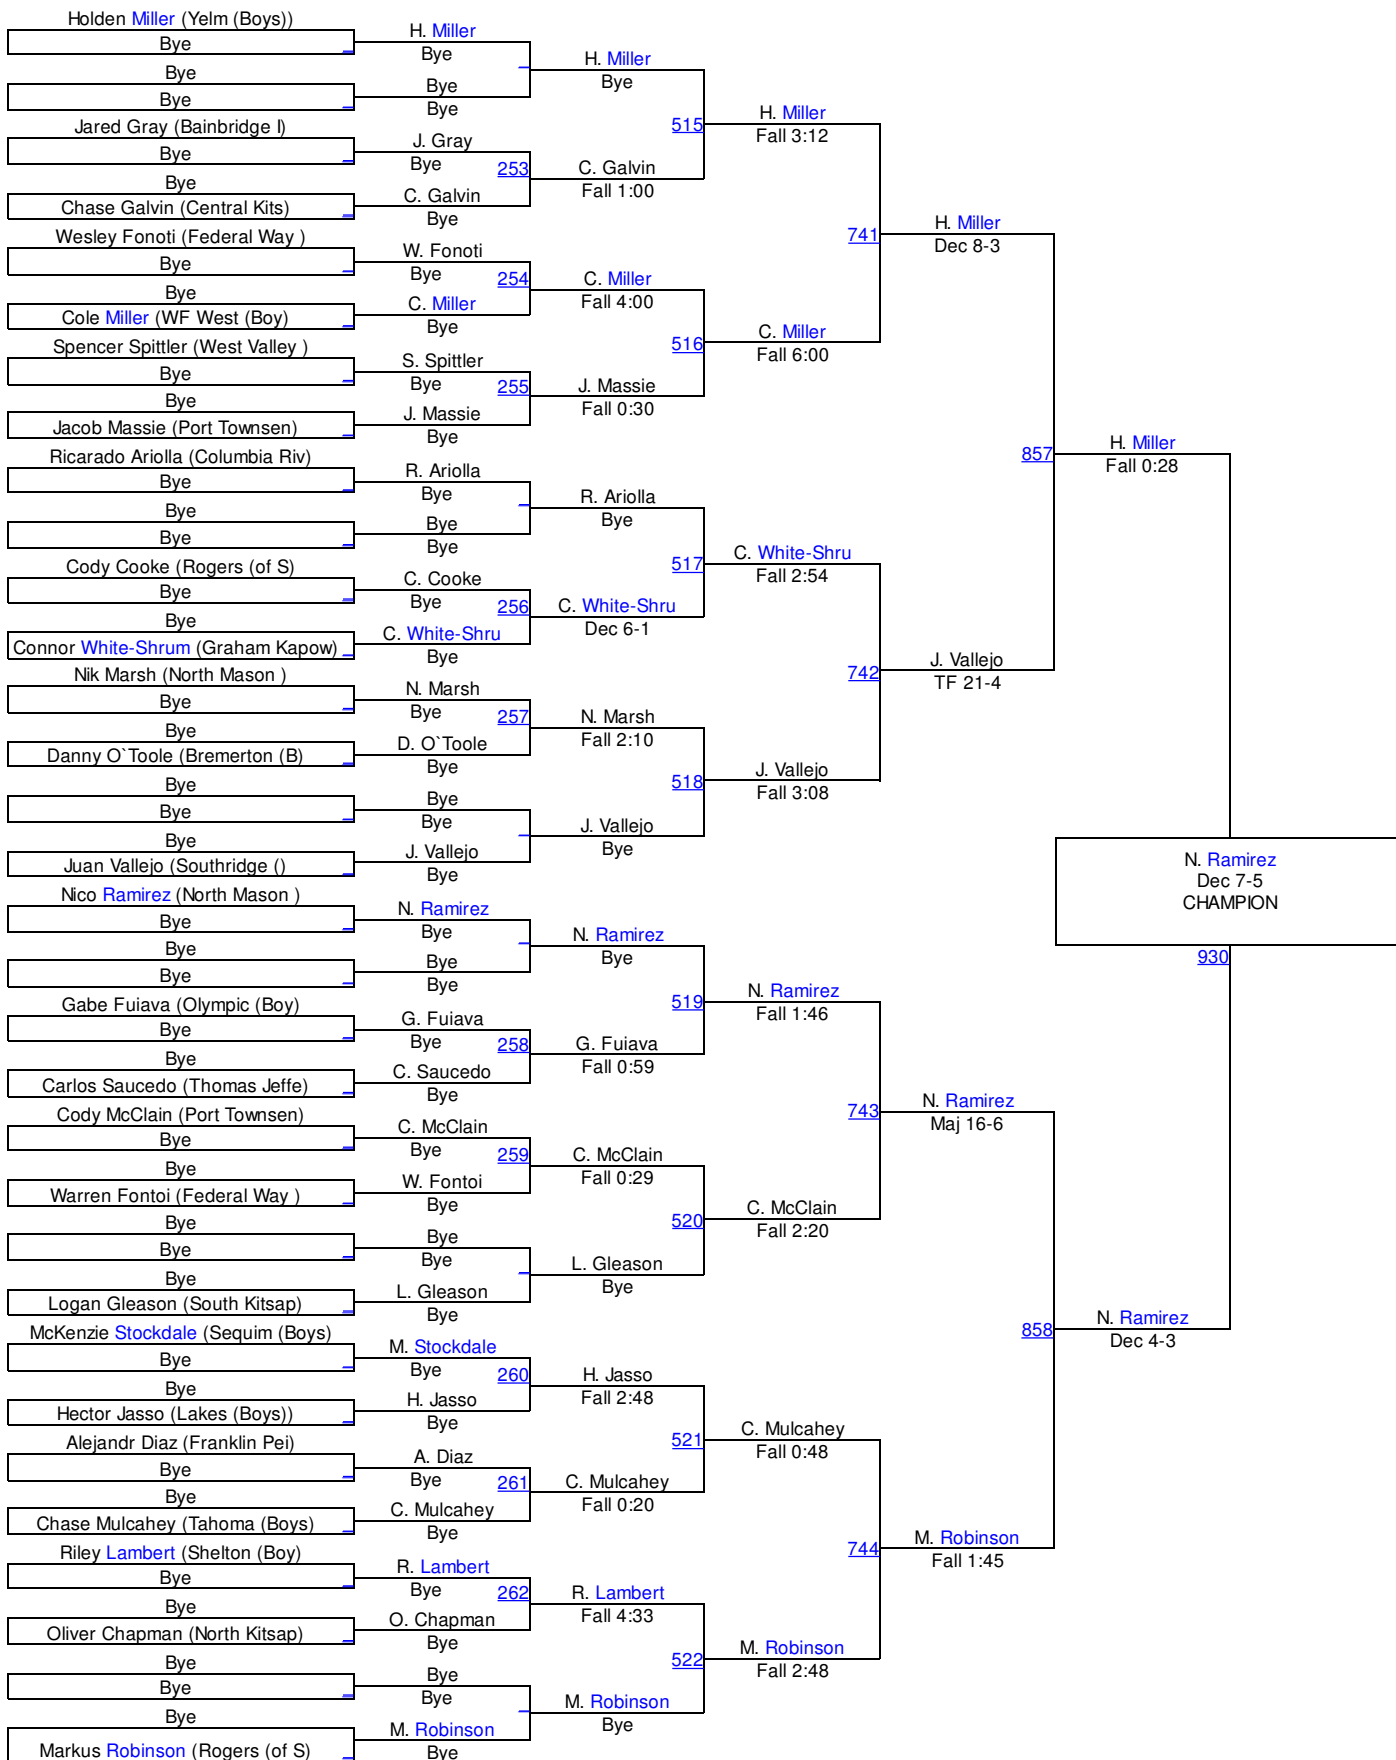

HammerHead Invitational 2015

Male 195

Male 195

HammerHead Invitational 2015

Male 220

Male 220

HammerHead Invitational 2015

Male 285