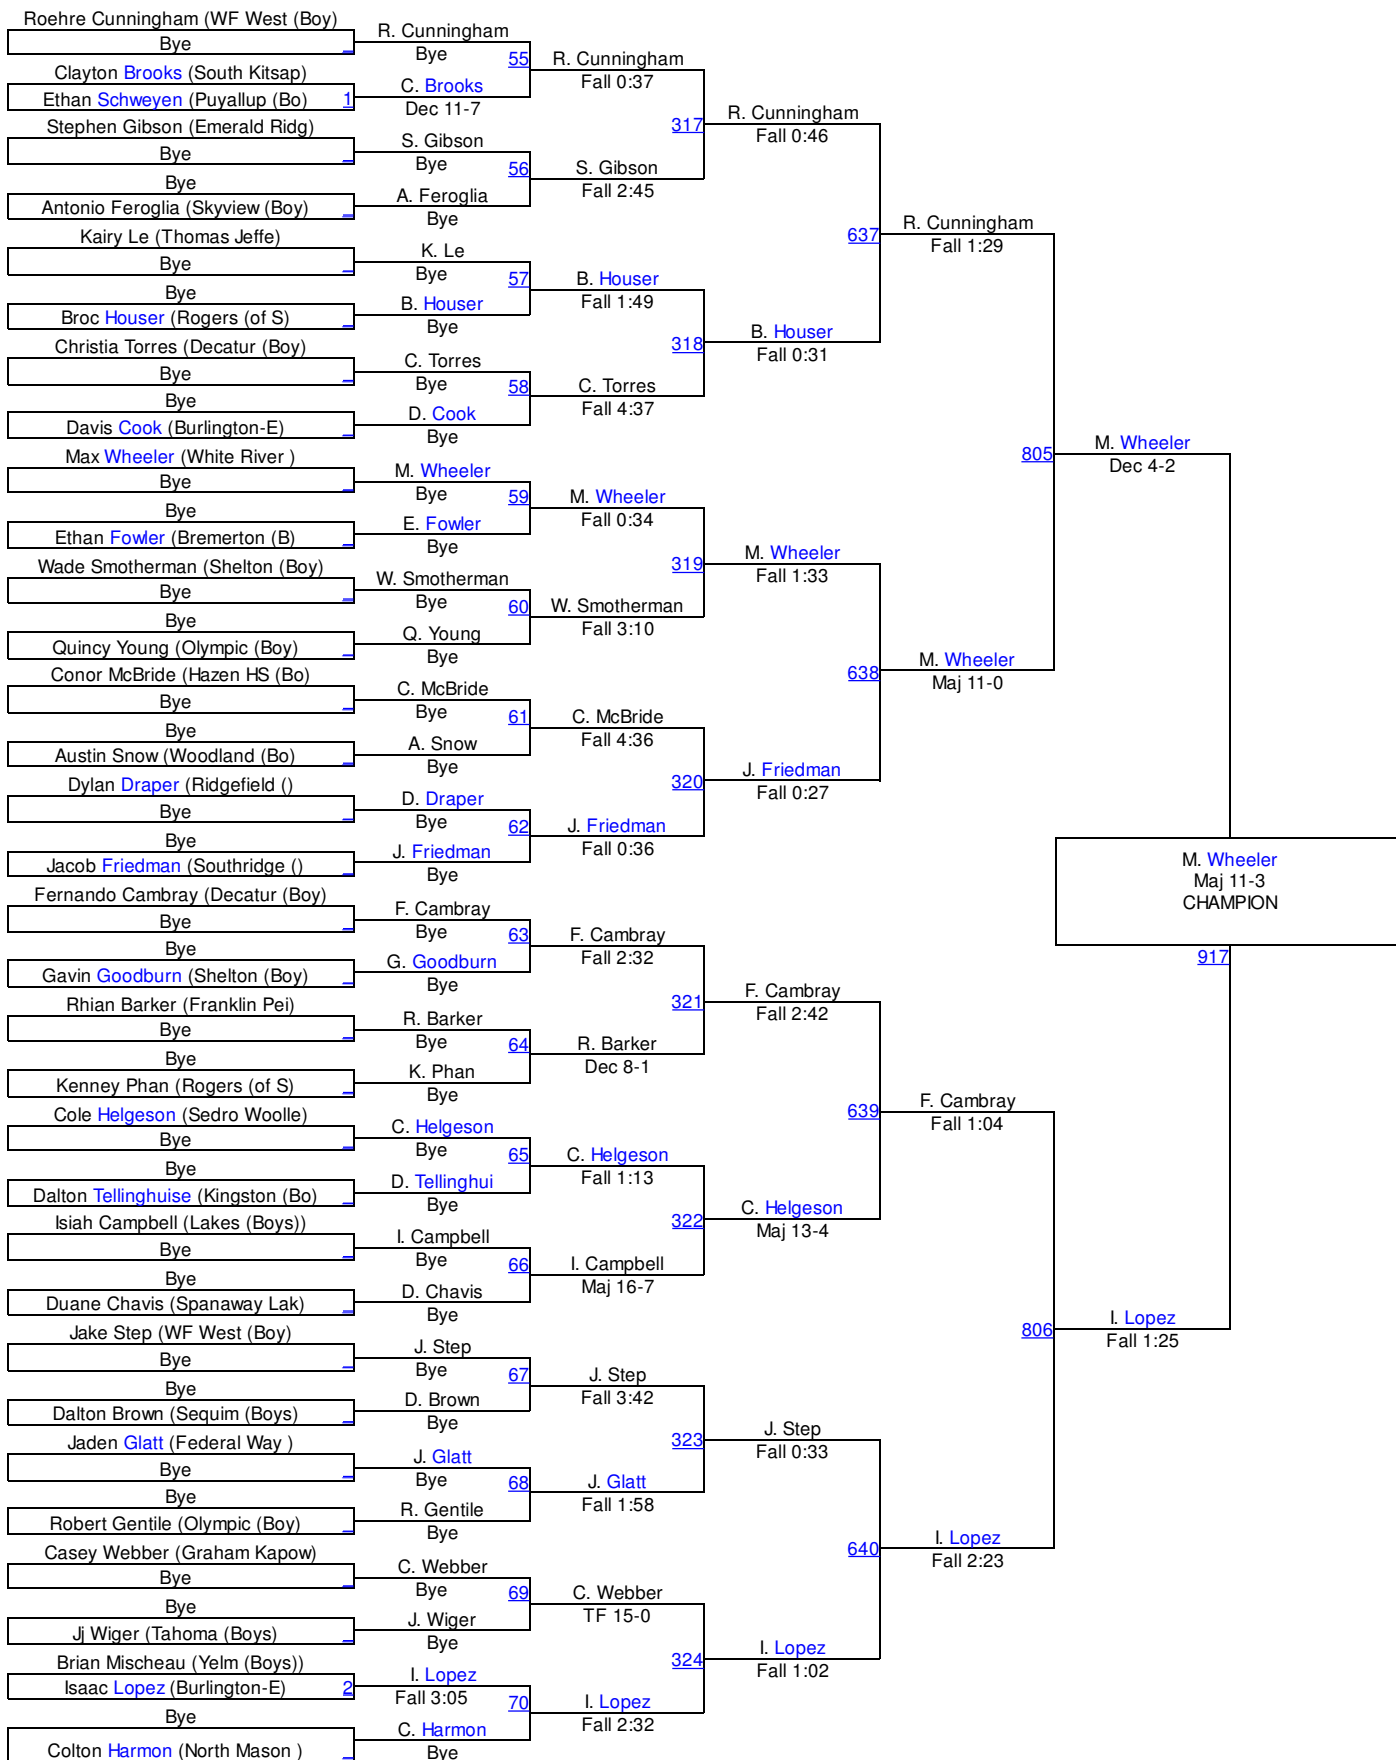

HammerHead Invitational 2015

Male 106

Male 106

HammerHead Invitational 2015

Male 113

Male 113

HammerHead Invitational 2015

Male 120