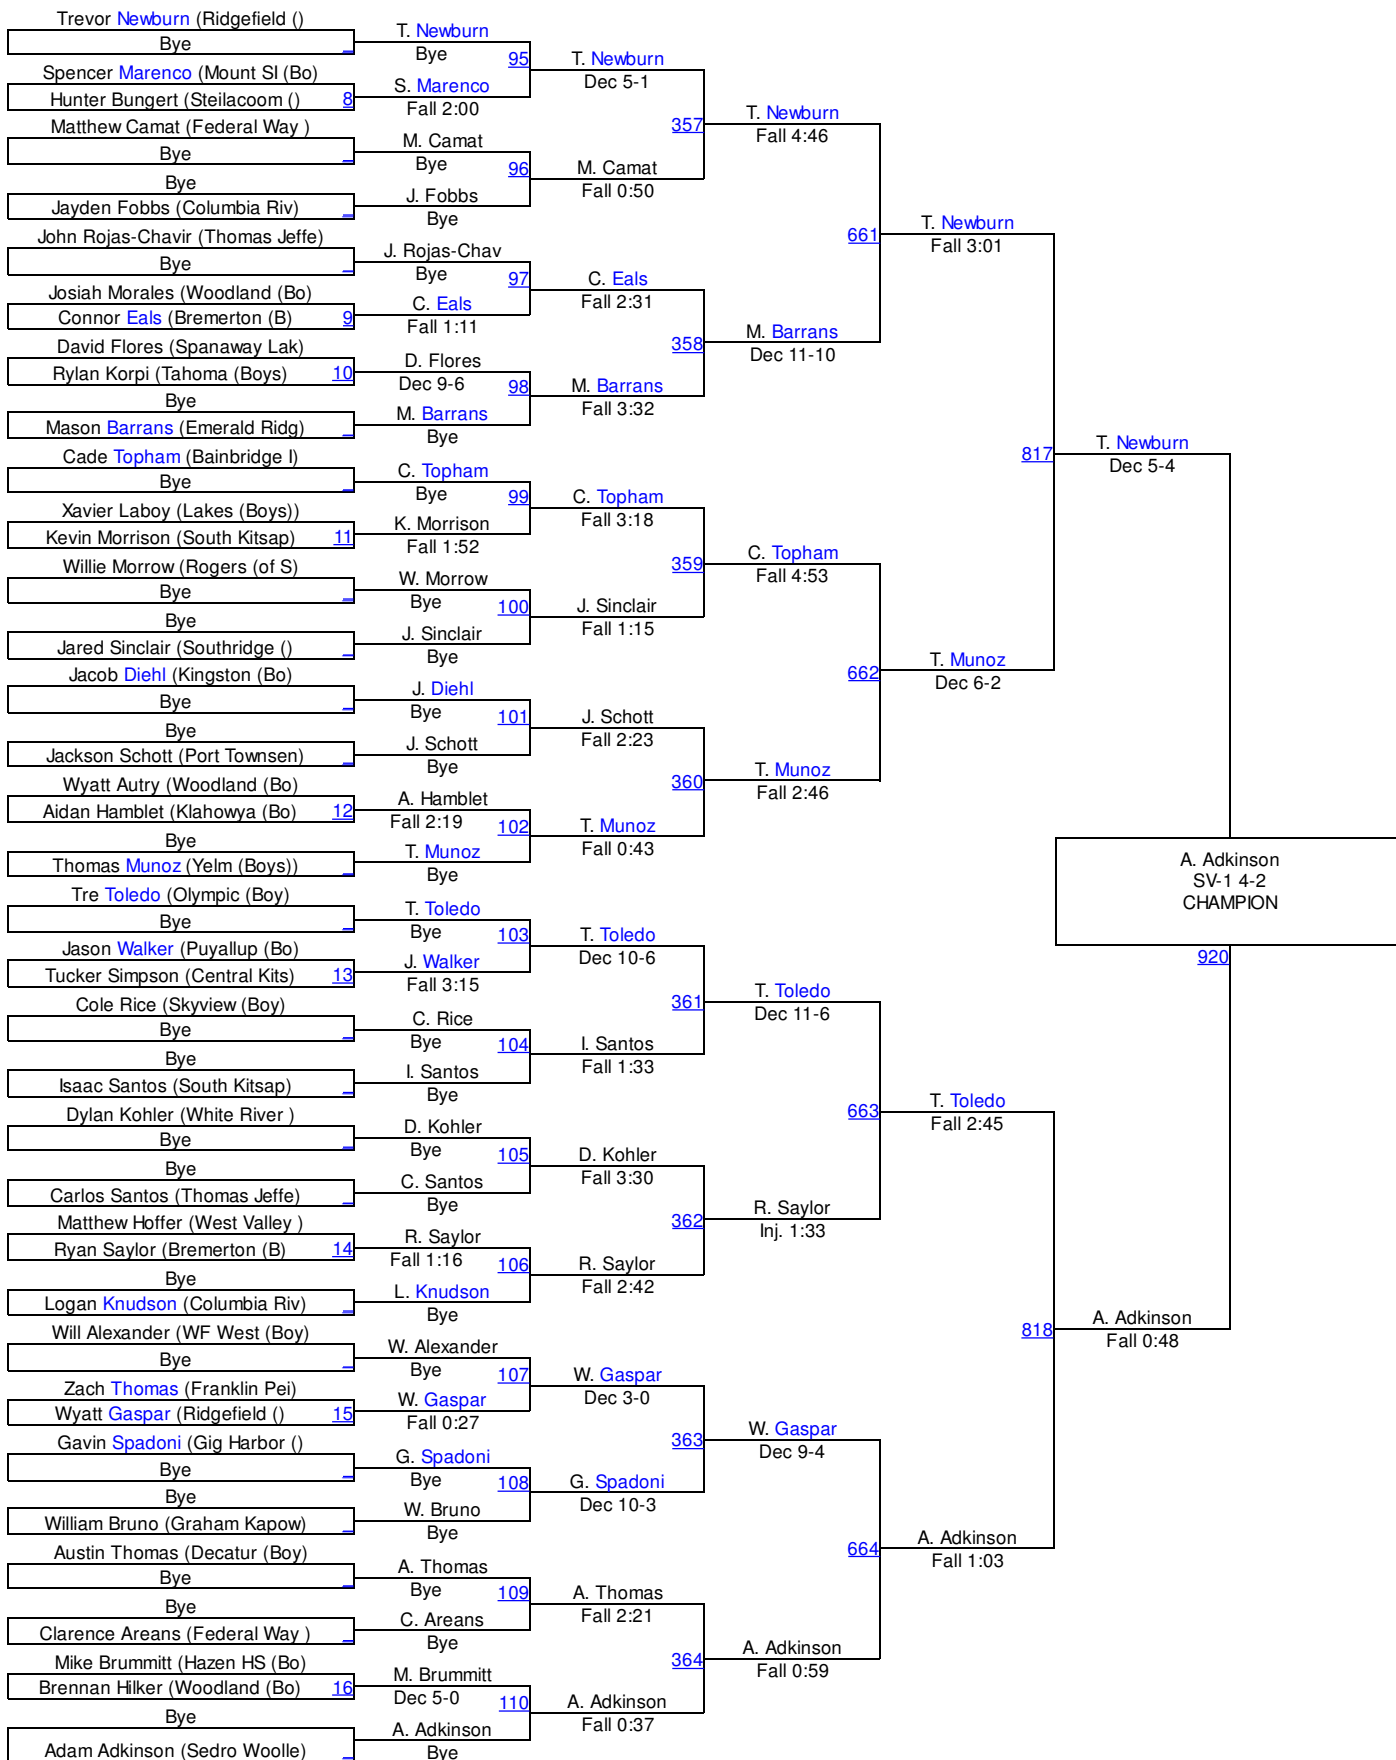

HammerHead Invitational 2015

Male 126