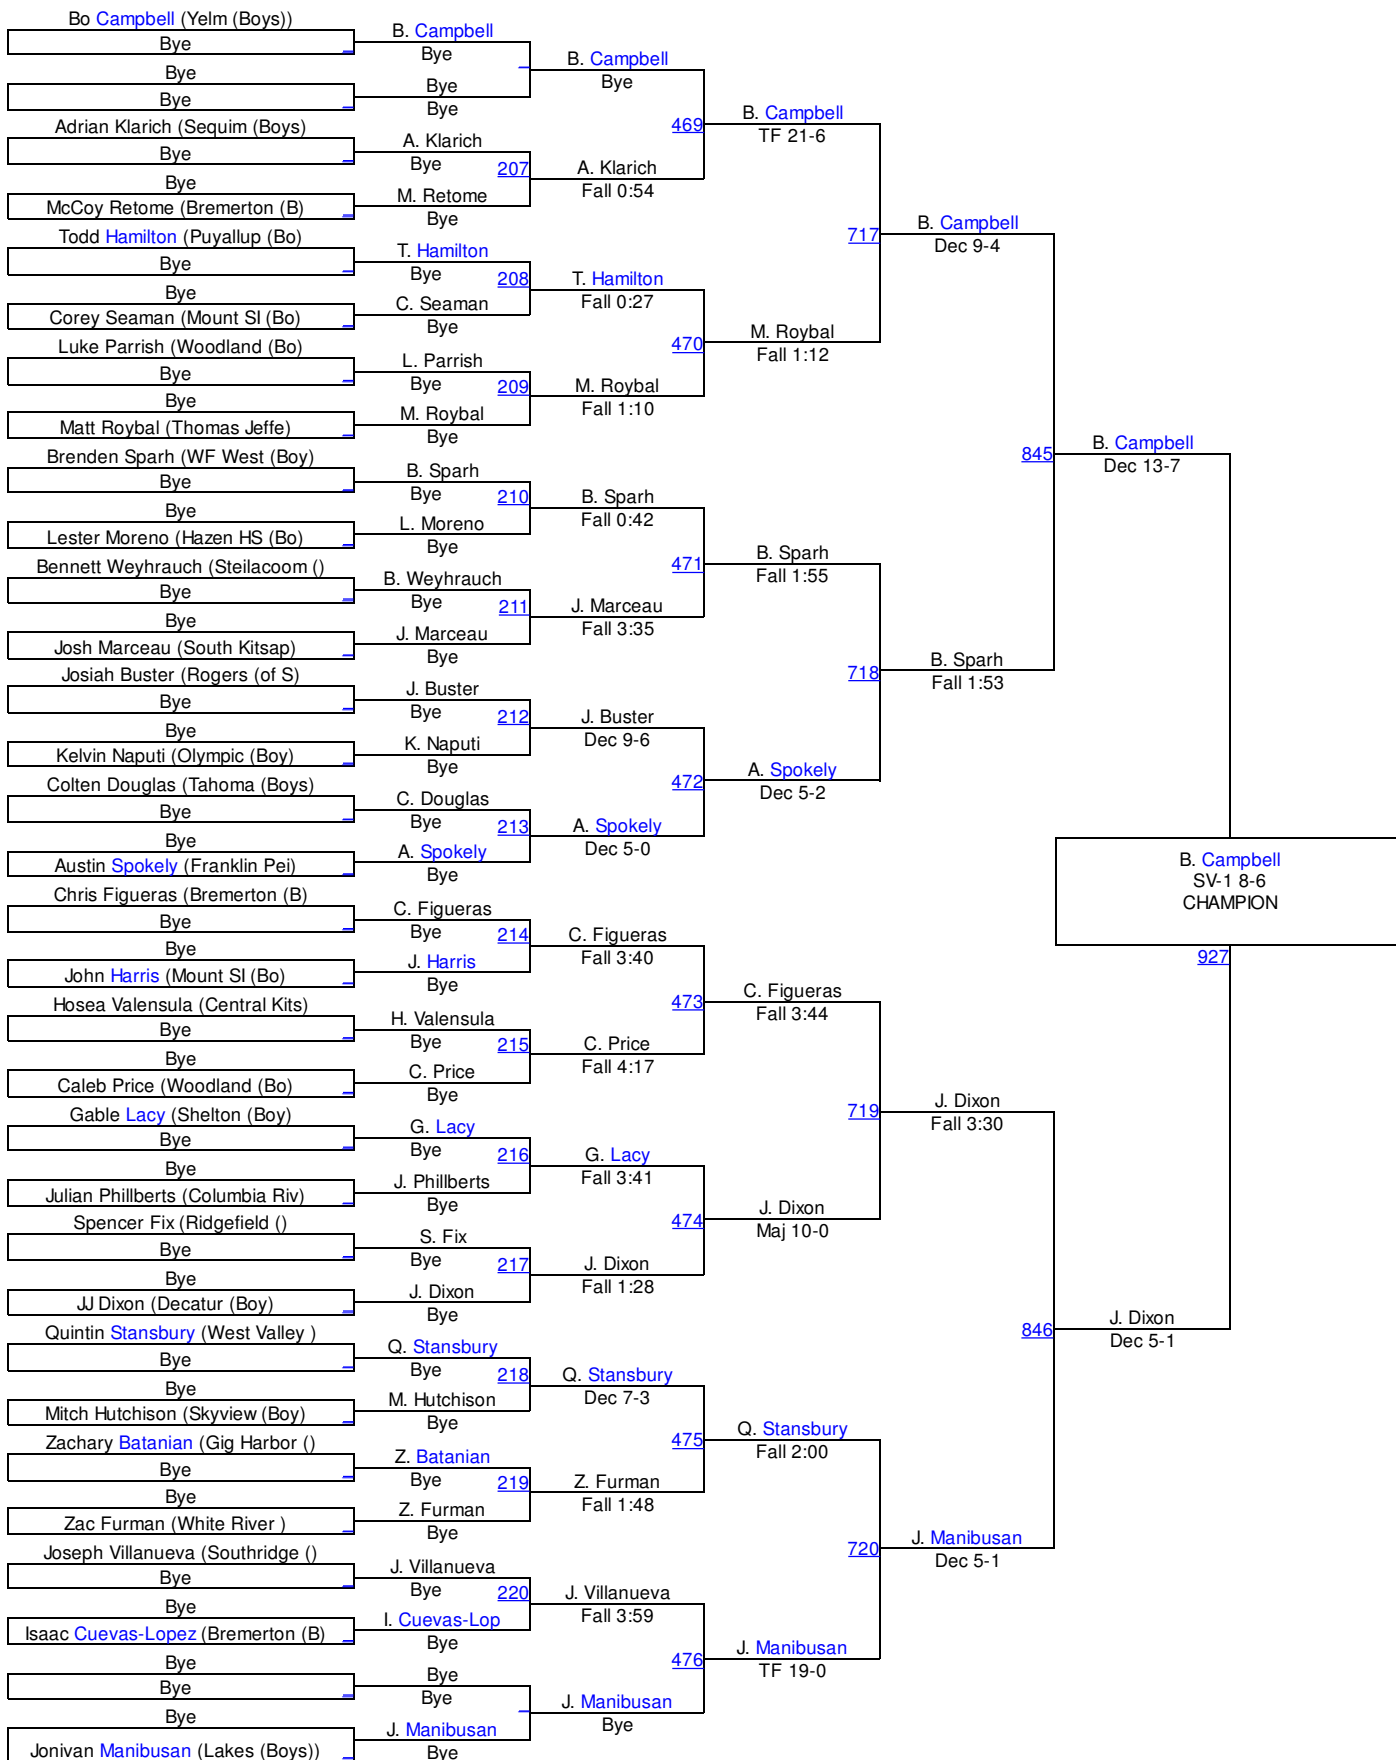

Male 160

Male 160

HammerHead Invitational 2015

Male 170

Male 170

HammerHead Invitational 2015

Male 182

Male 182