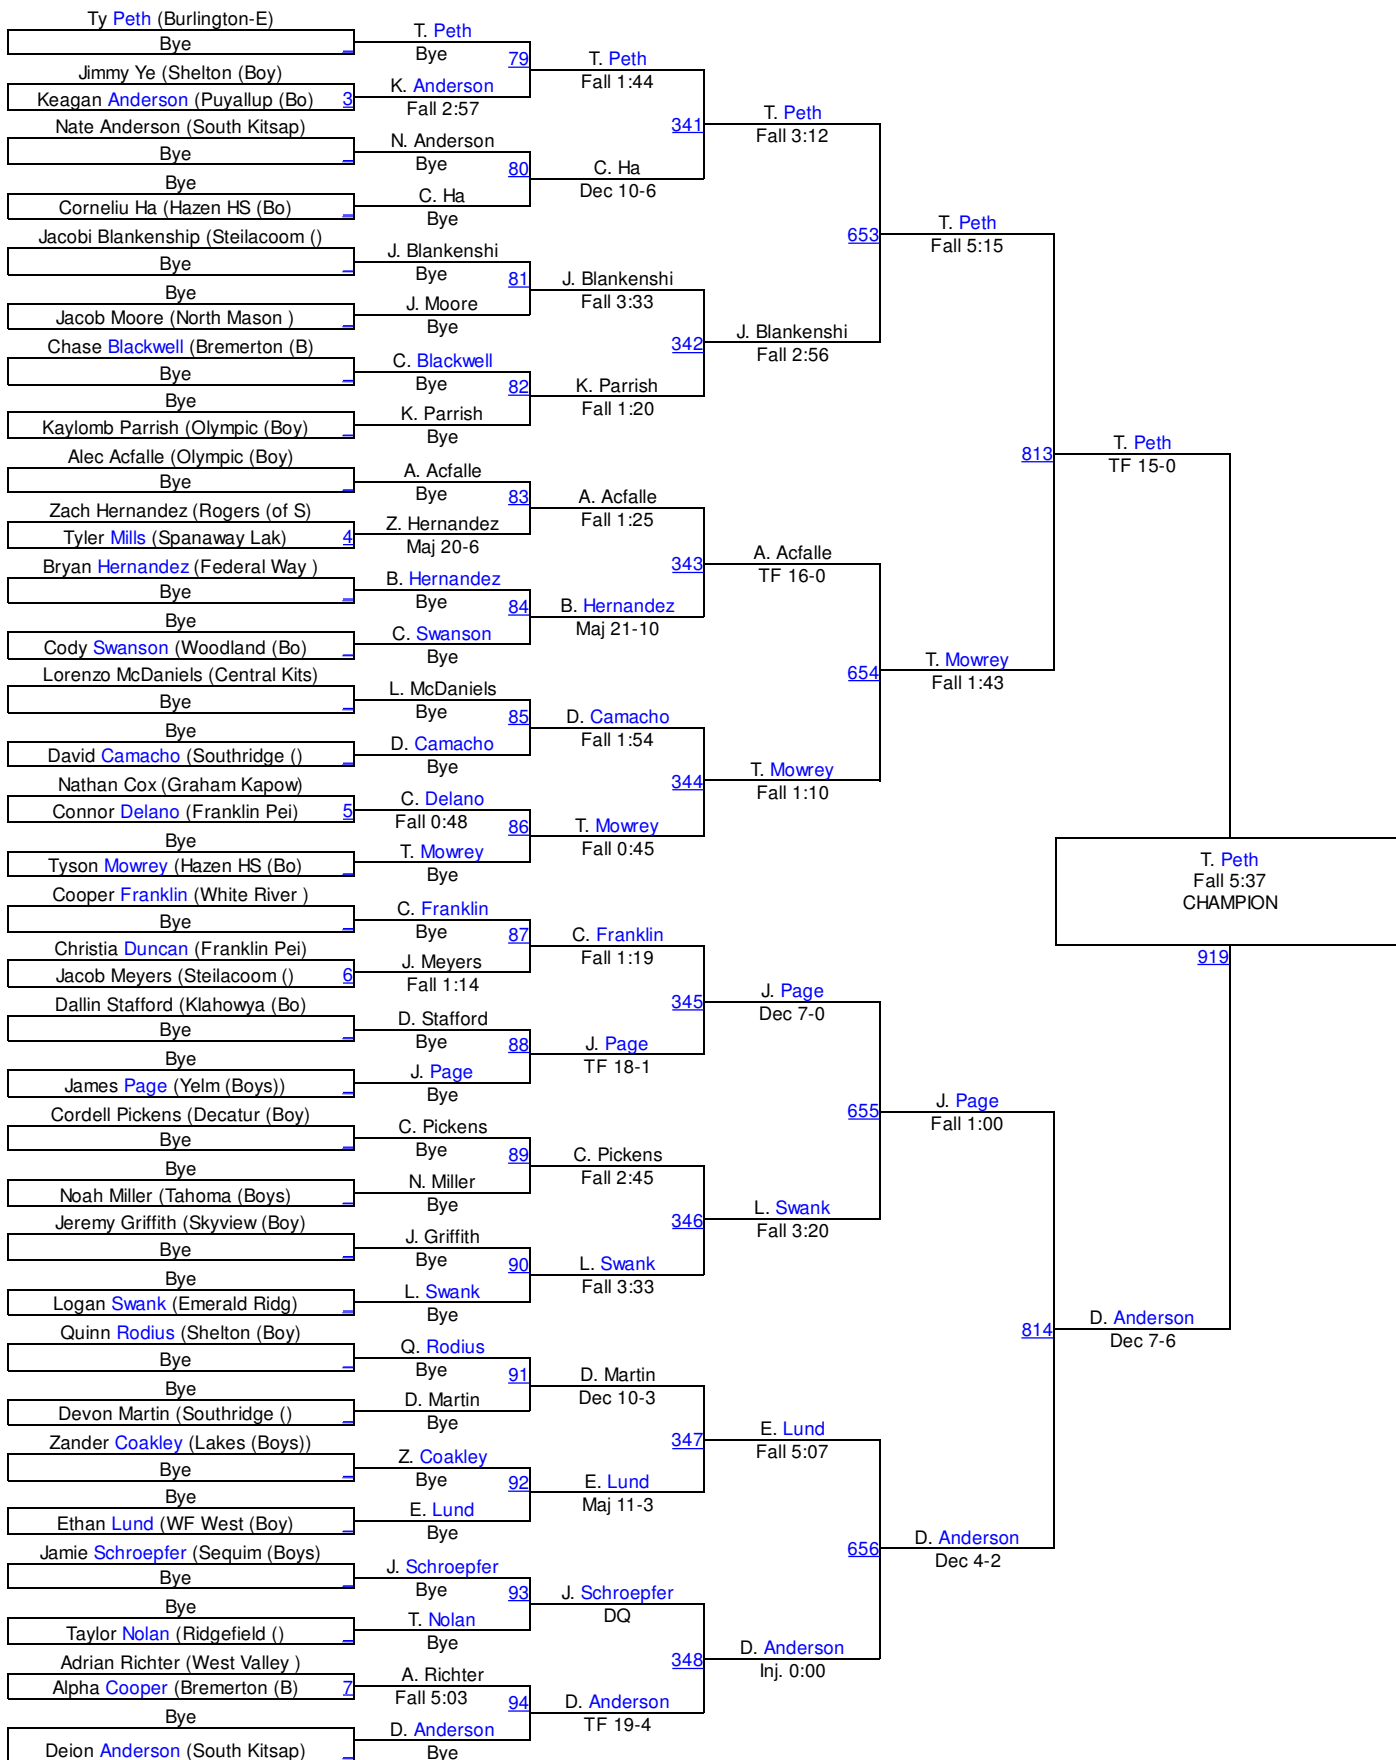

HammerHead Invitational 2015

Male 106

Male 106

HammerHead Invitational 2015

Male 113

Male 113

HammerHead Invitational 2015

Male 120