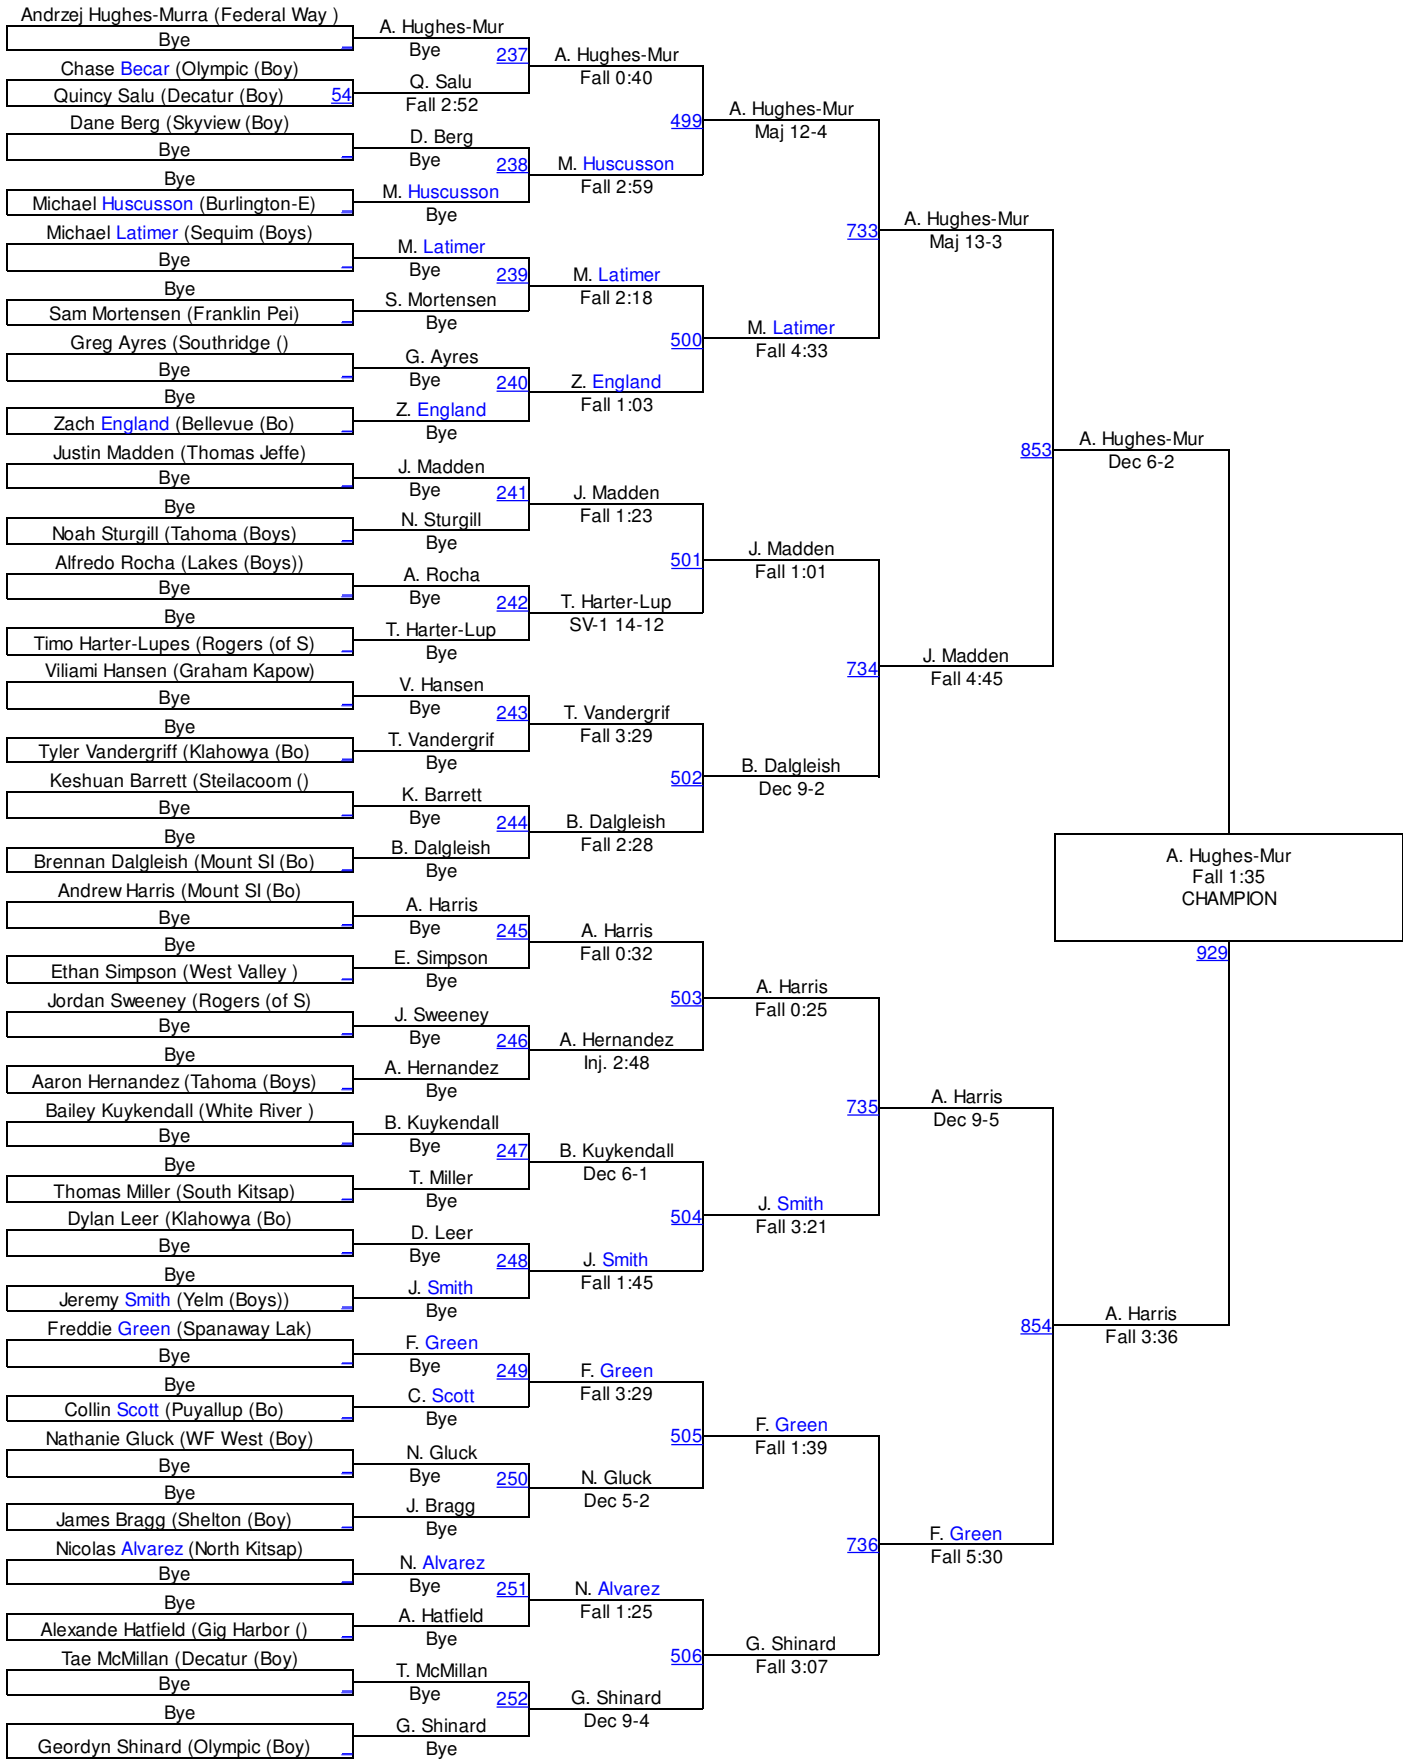

HammerHead Invitational 2015

Male 195

Male 195

HammerHead Invitational 2015

Male 220

Male 220

HammerHead Invitational 2015

Male 285