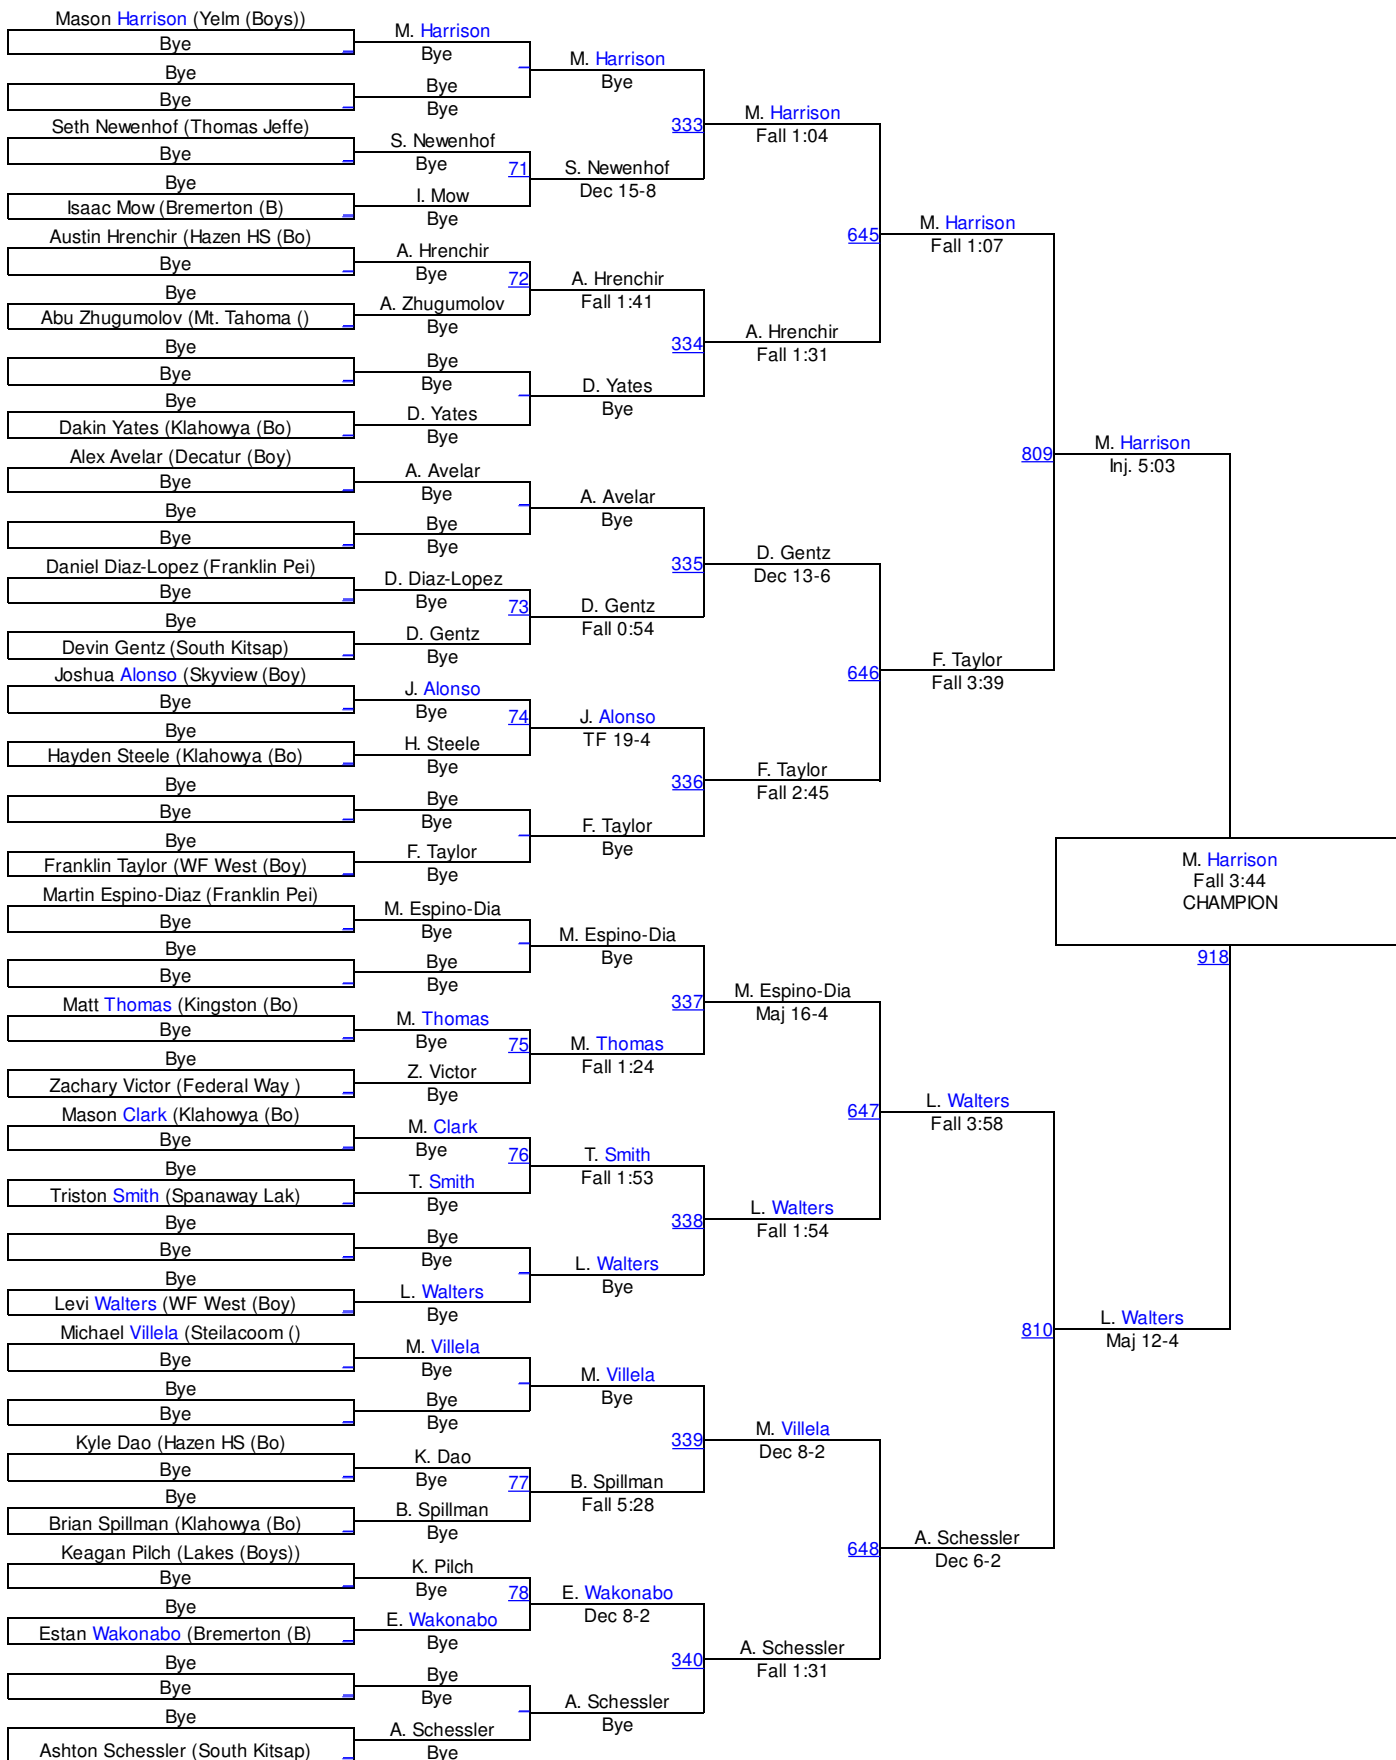

HammerHead Invitational 2015

Male 106

Male 106

HammerHead Invitational 2015

Male 113

Male 113

HammerHead Invitational 2015

Male 120