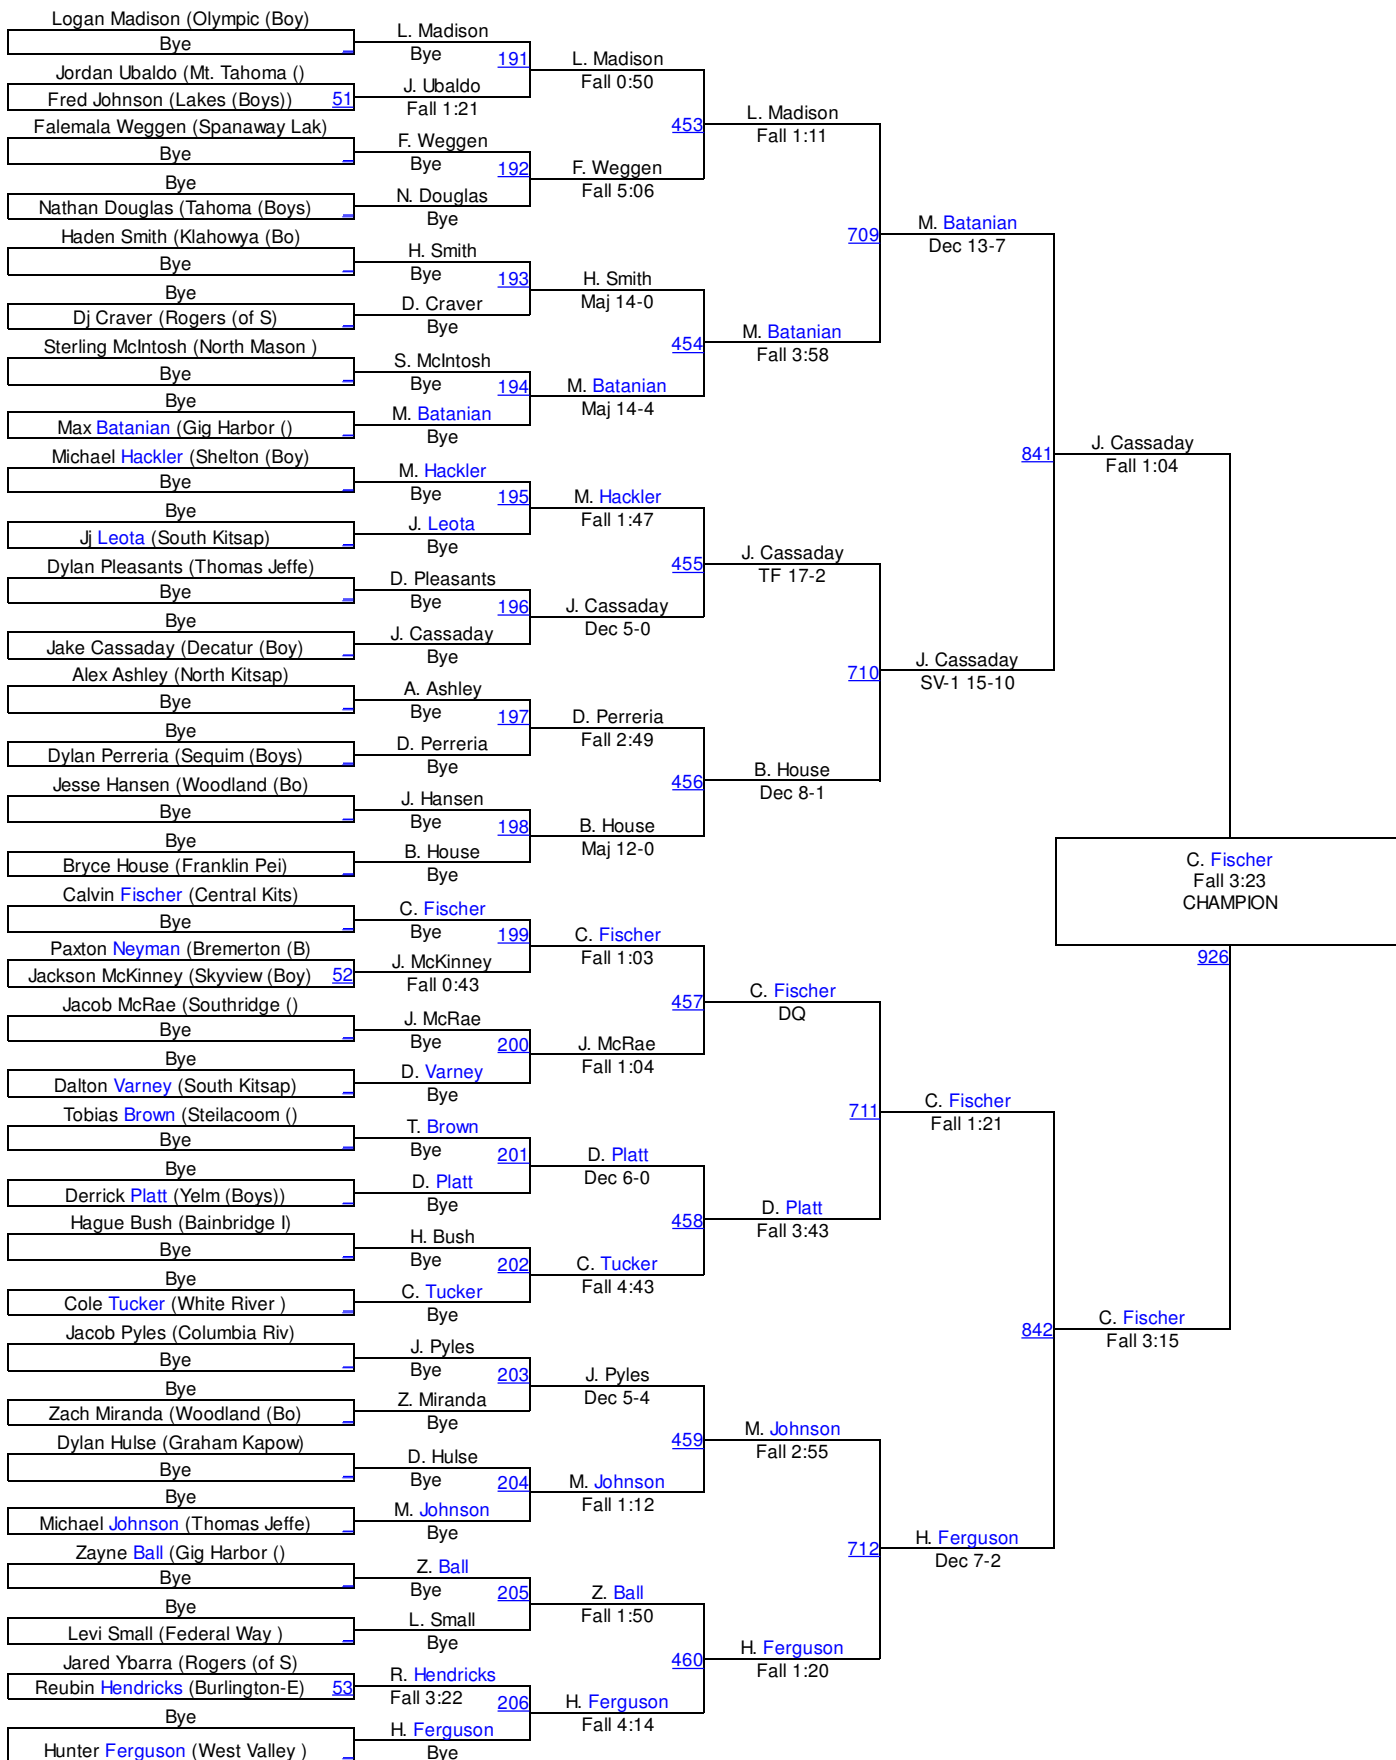

Male 160

Male 160

HammerHead Invitational 2015

Male 170

Male 170

HammerHead Invitational 2015

Male 182

Male 182