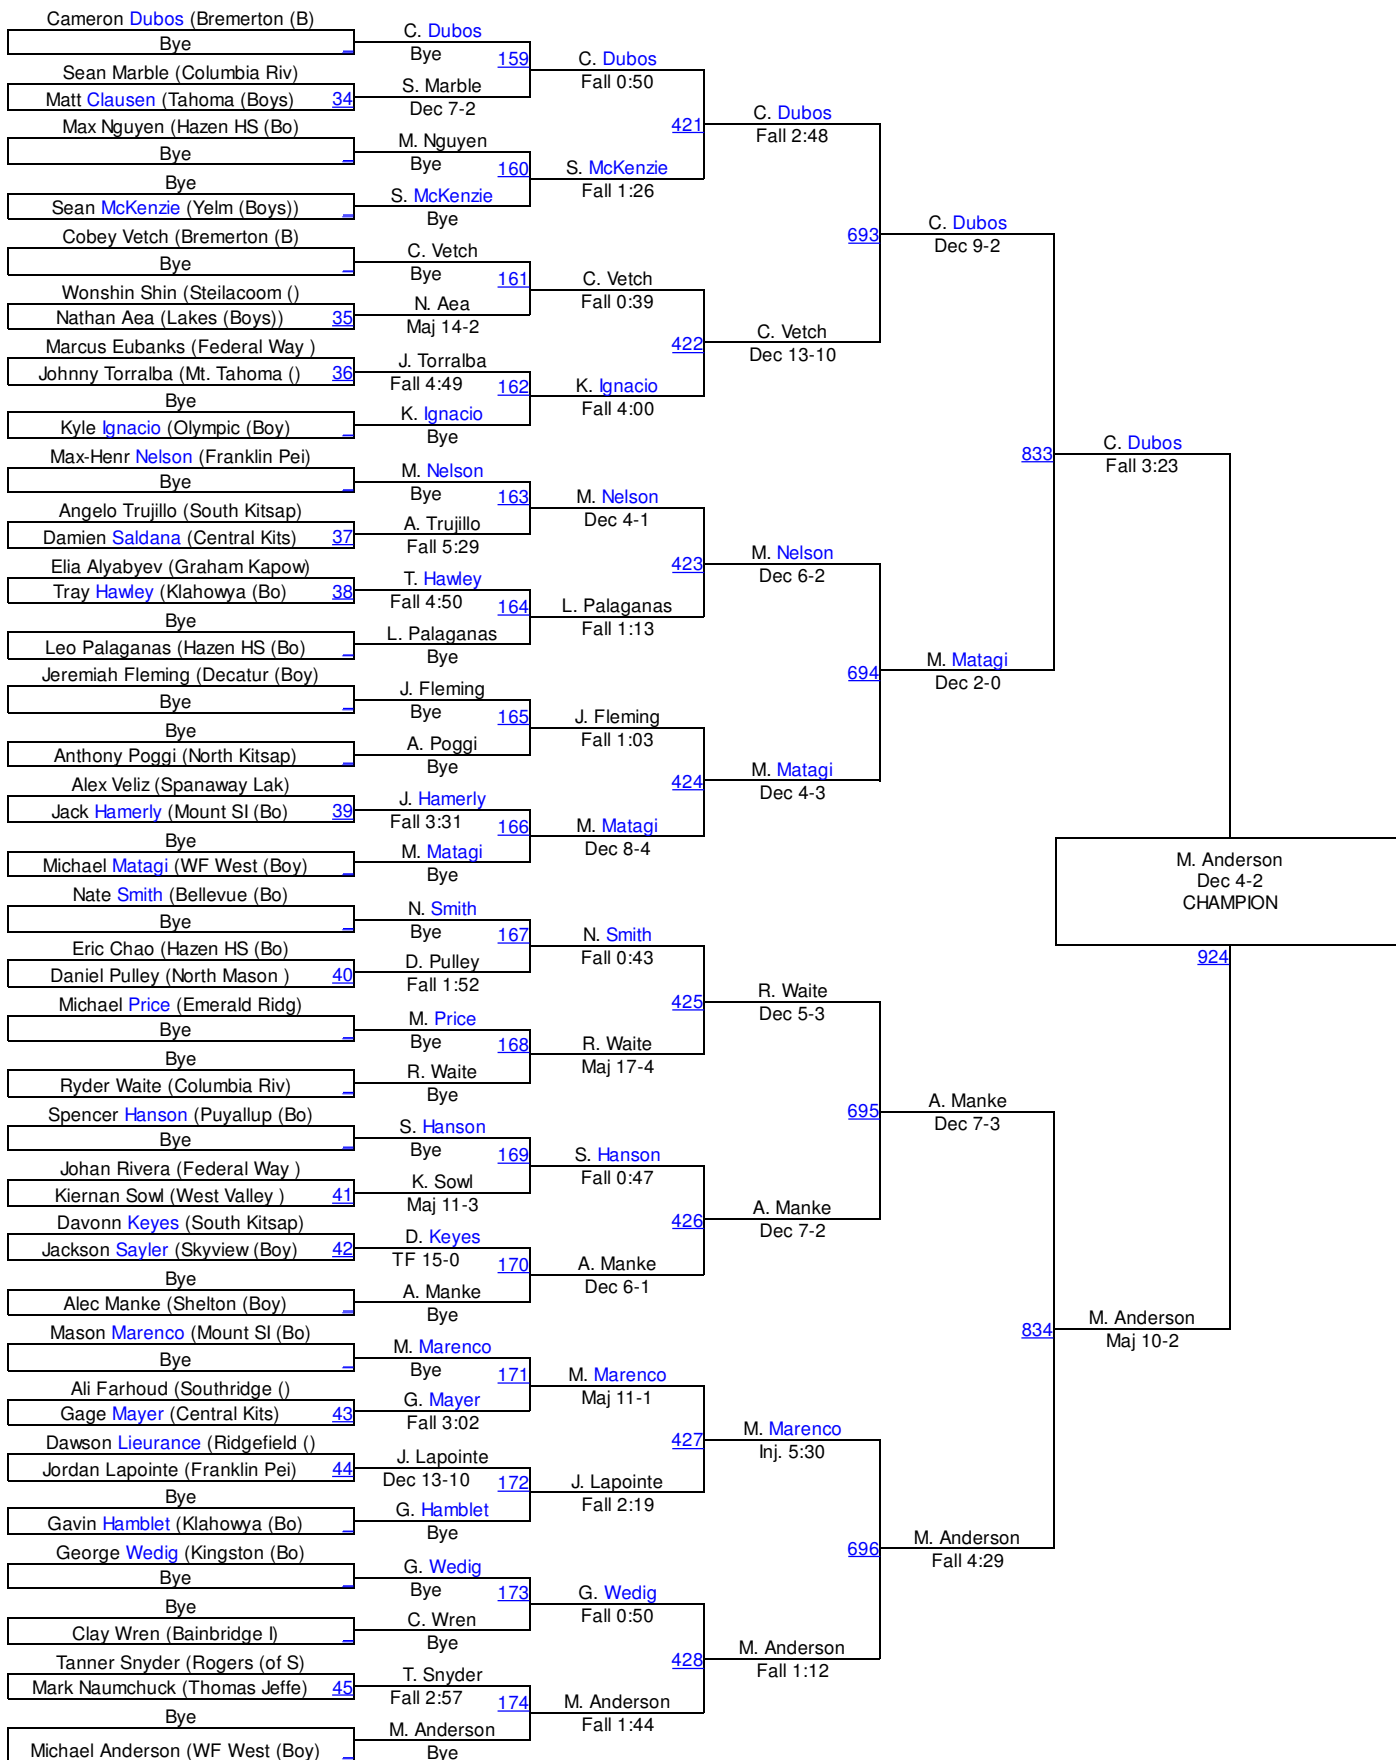

Male 138

Male 138

HammerHead Invitational 2015

Male 145

HammerHead Invitational 2015

Male 152

Male 152

HammerHead Invitational 2015