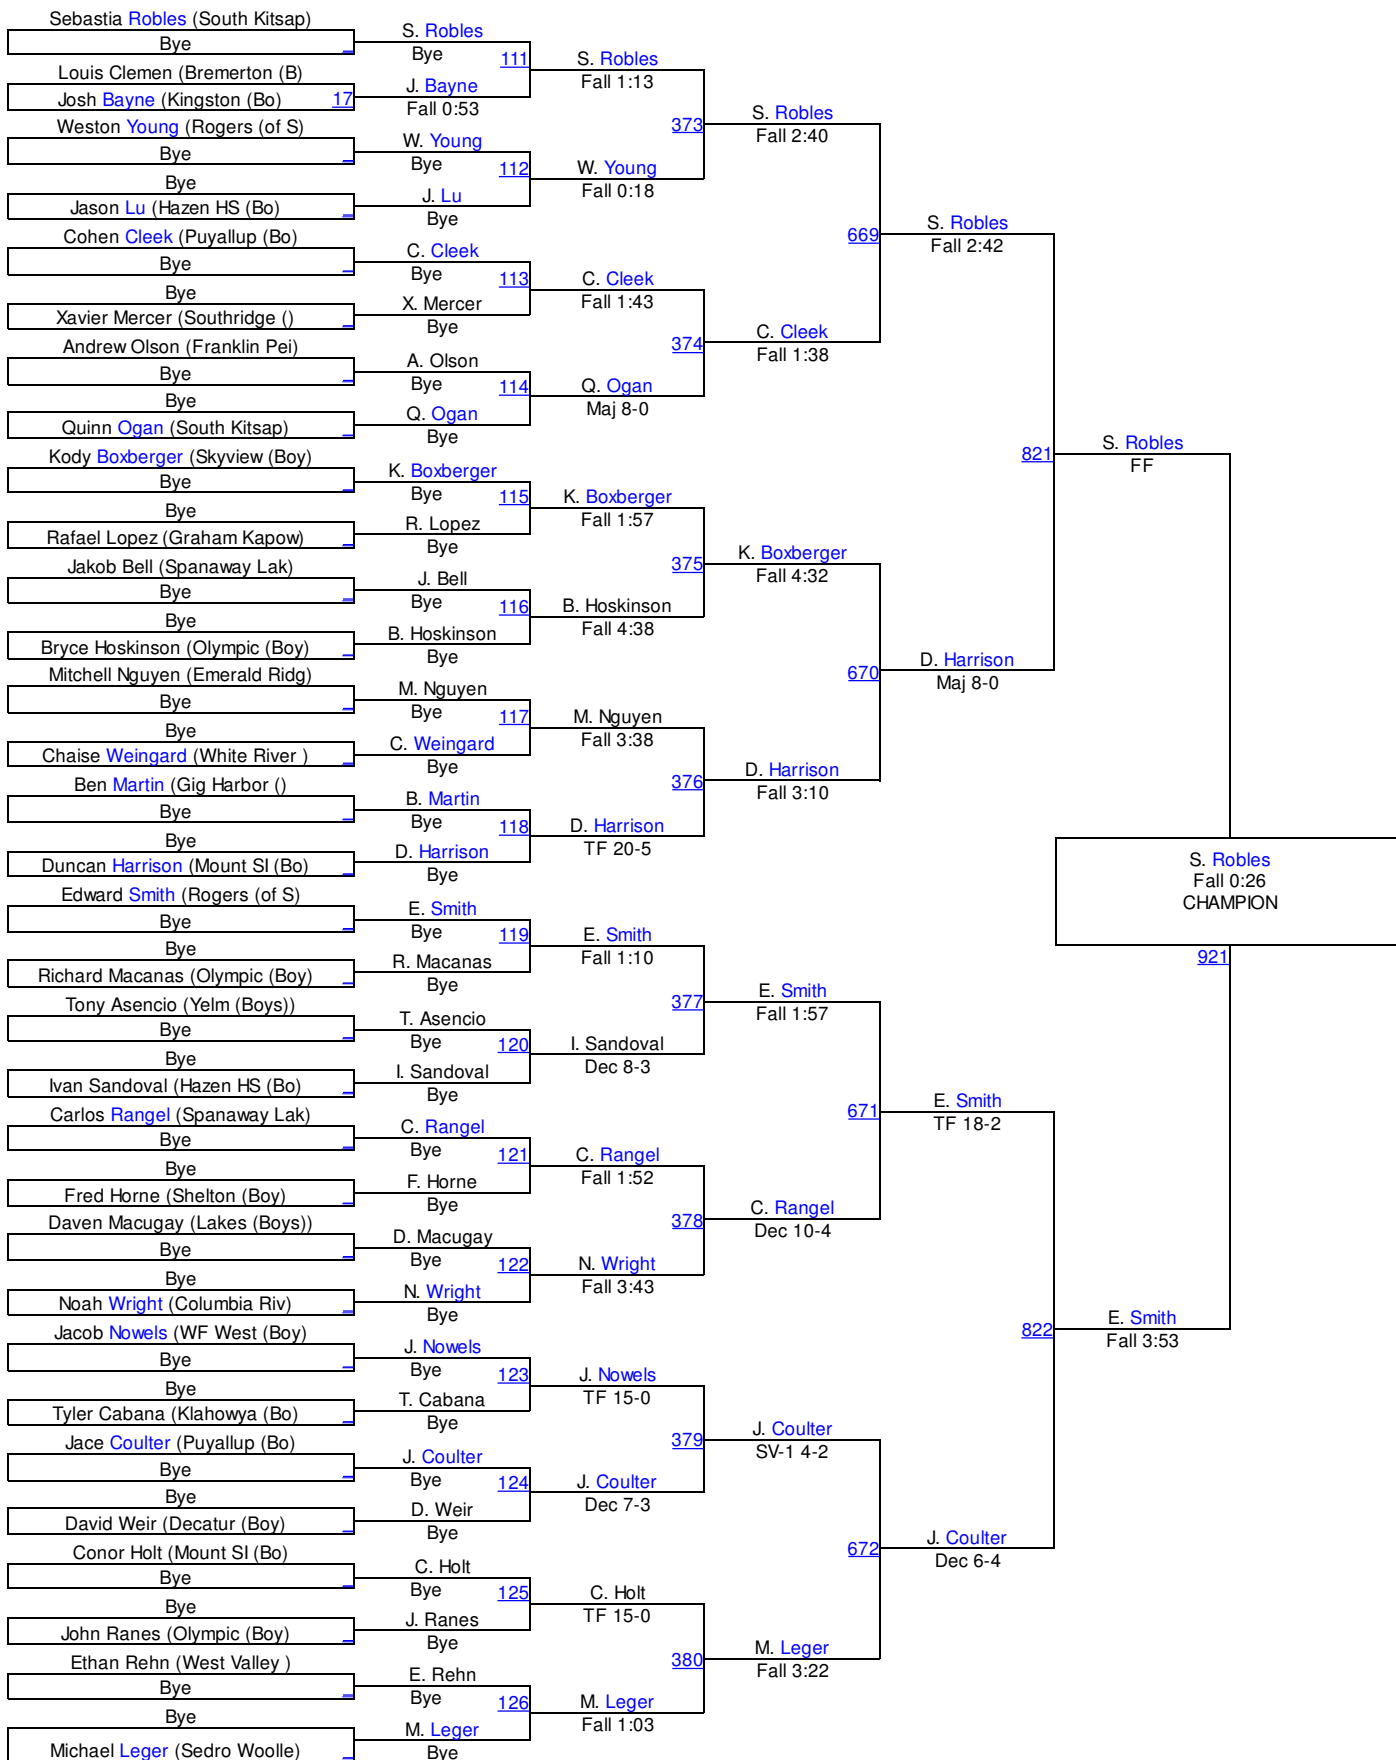

Male 120

HammerHead Invitational 2015

Male 126

Male 126

HammerHead Invitational 2015

Male 132

Male 132

HammerHead Invitational 2015