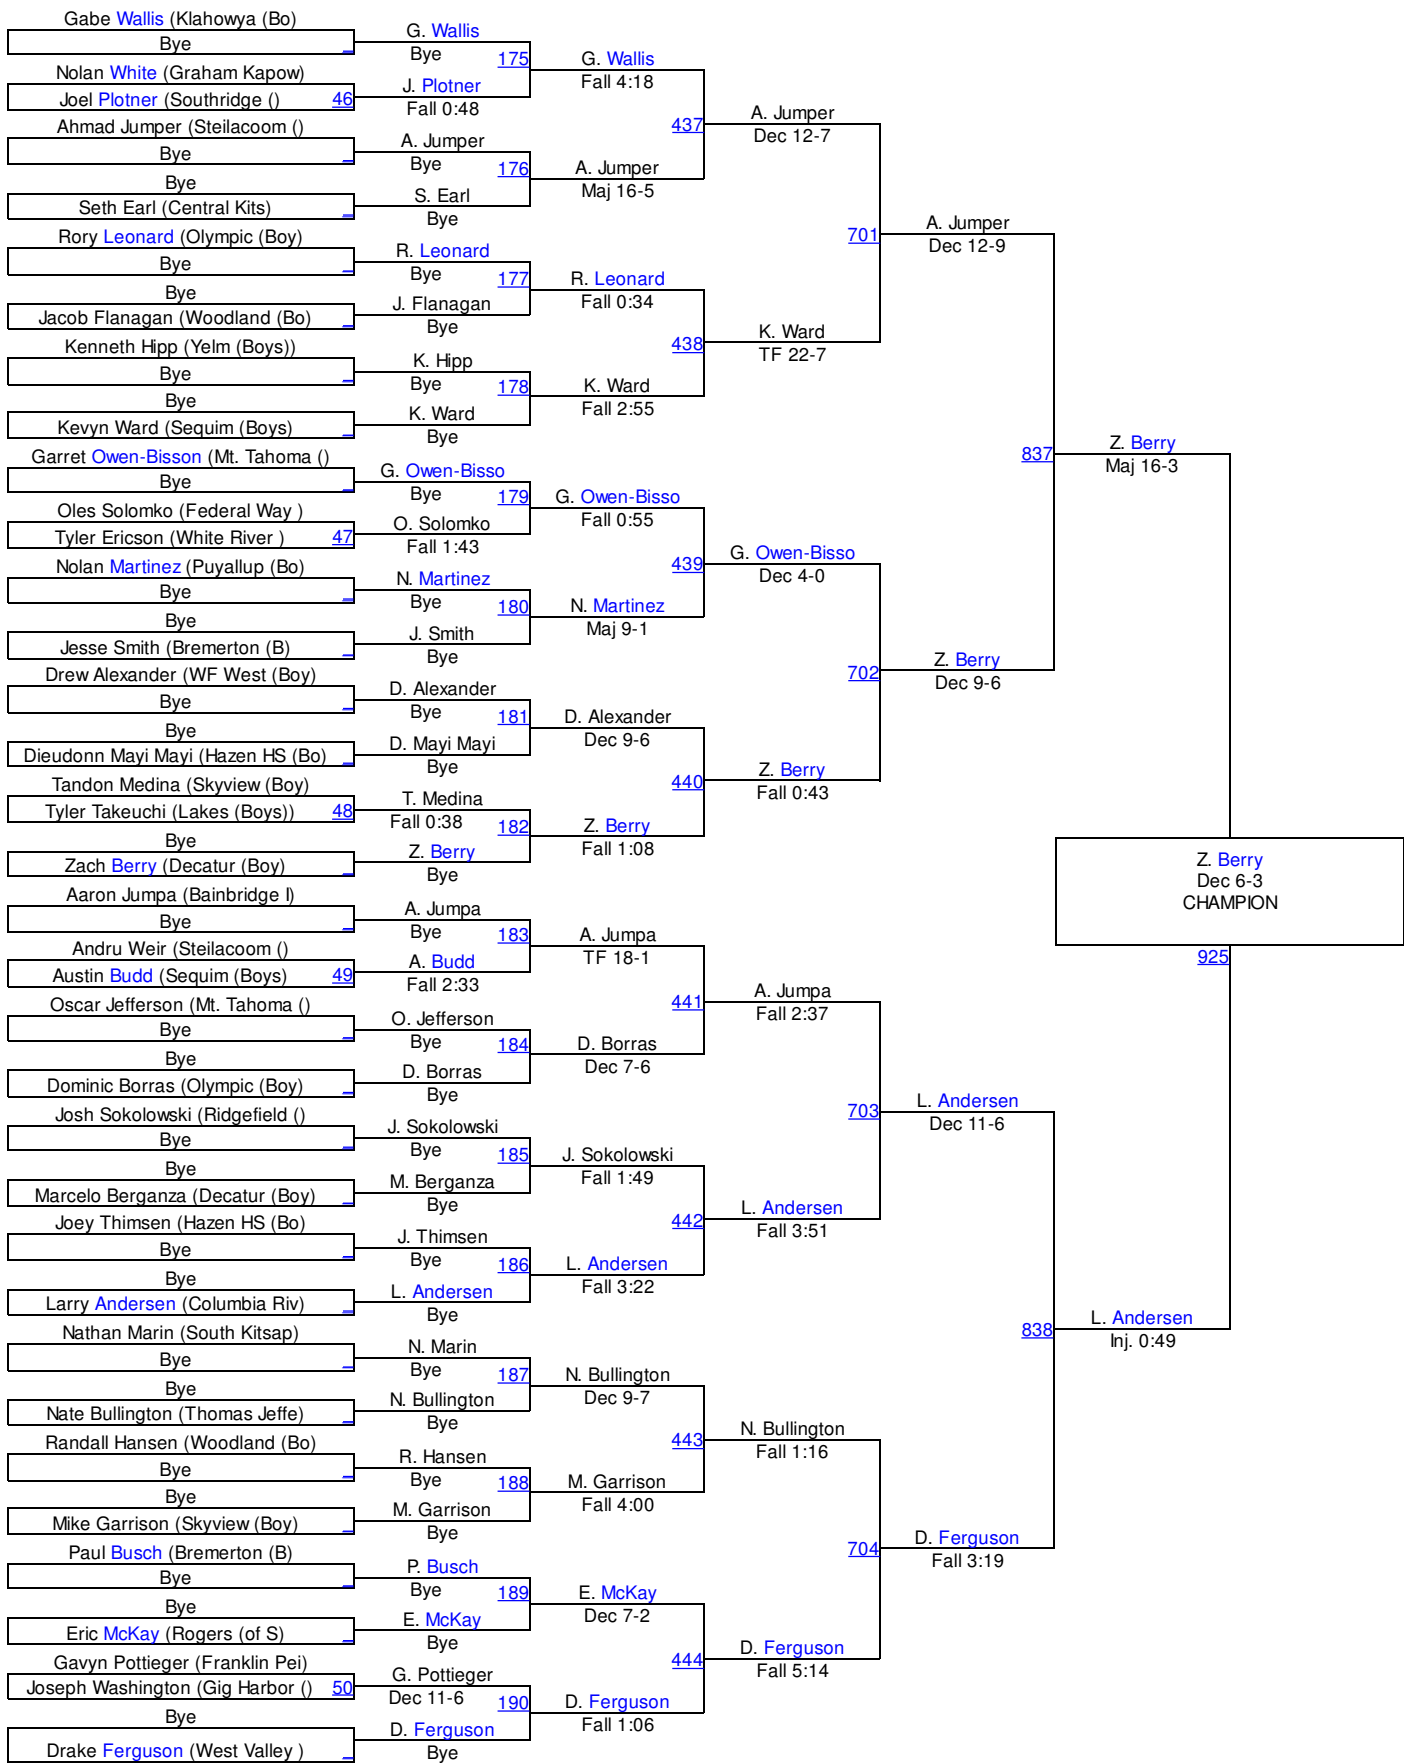

HammerHead Invitational 2015

Male 160