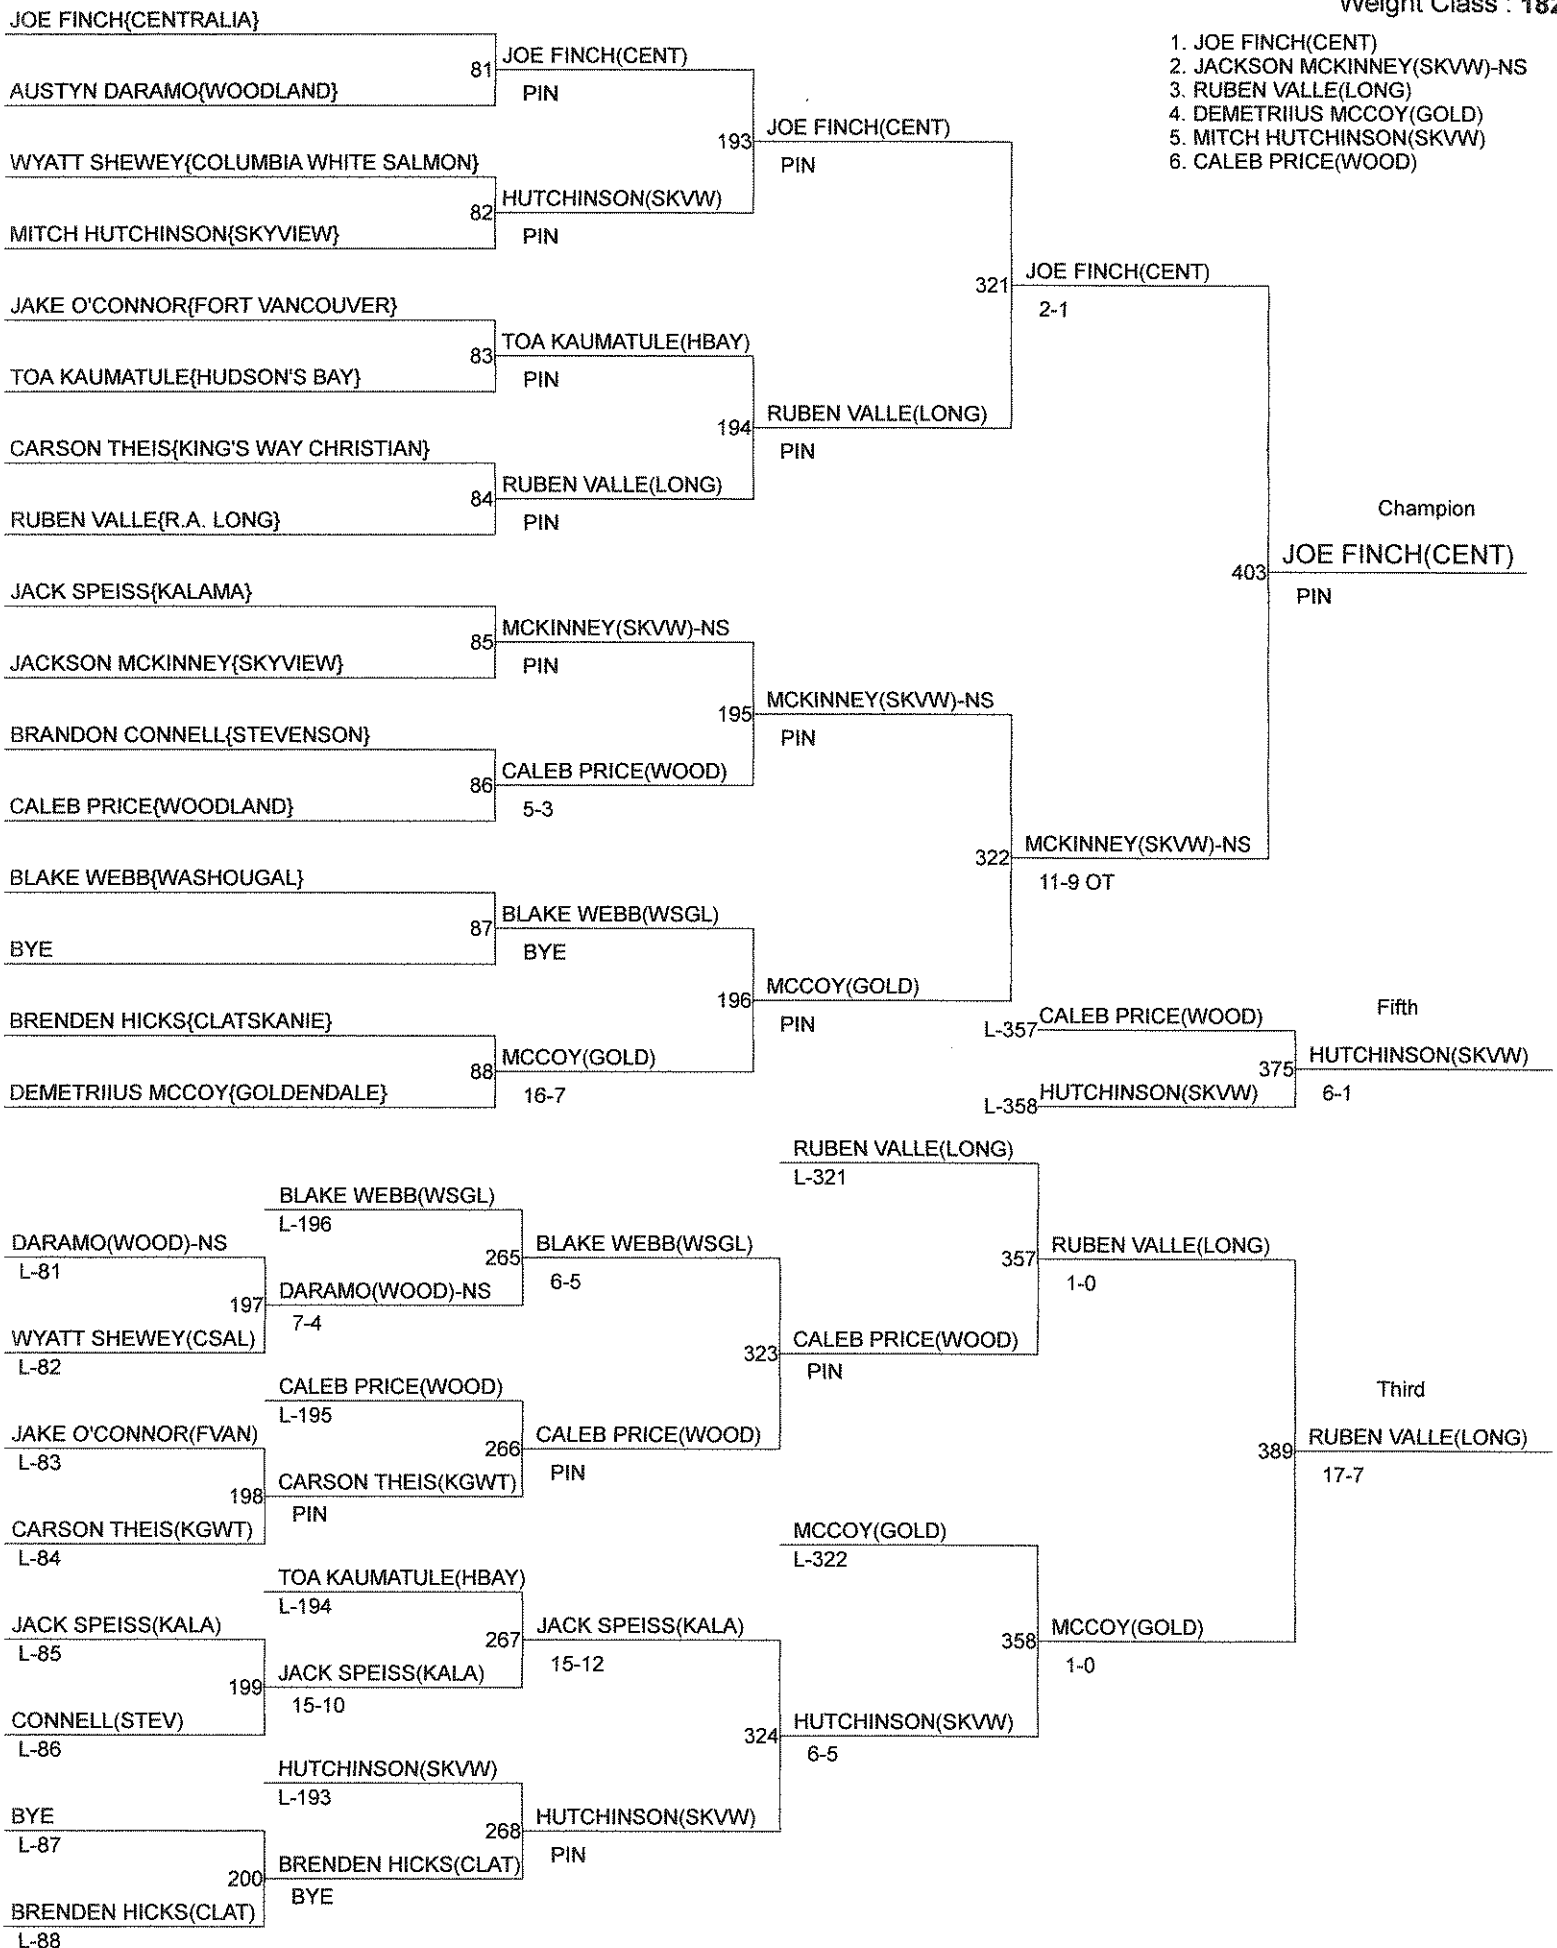

Weight Class : 182

1. JOE FINCH(CENT)
2. JACKSON MCKINNEY(SKVV)-NS
3. RUBEN VALLE(LONG)
4. DEMETRIUS MCCOY(GOLD)
5. MITCH HUTCHINSON(SKVV)
6. CALEB PRICE(WOOD)

2016 WASHOUGAL RIVER INVITATIONAL

Weight Class : 195