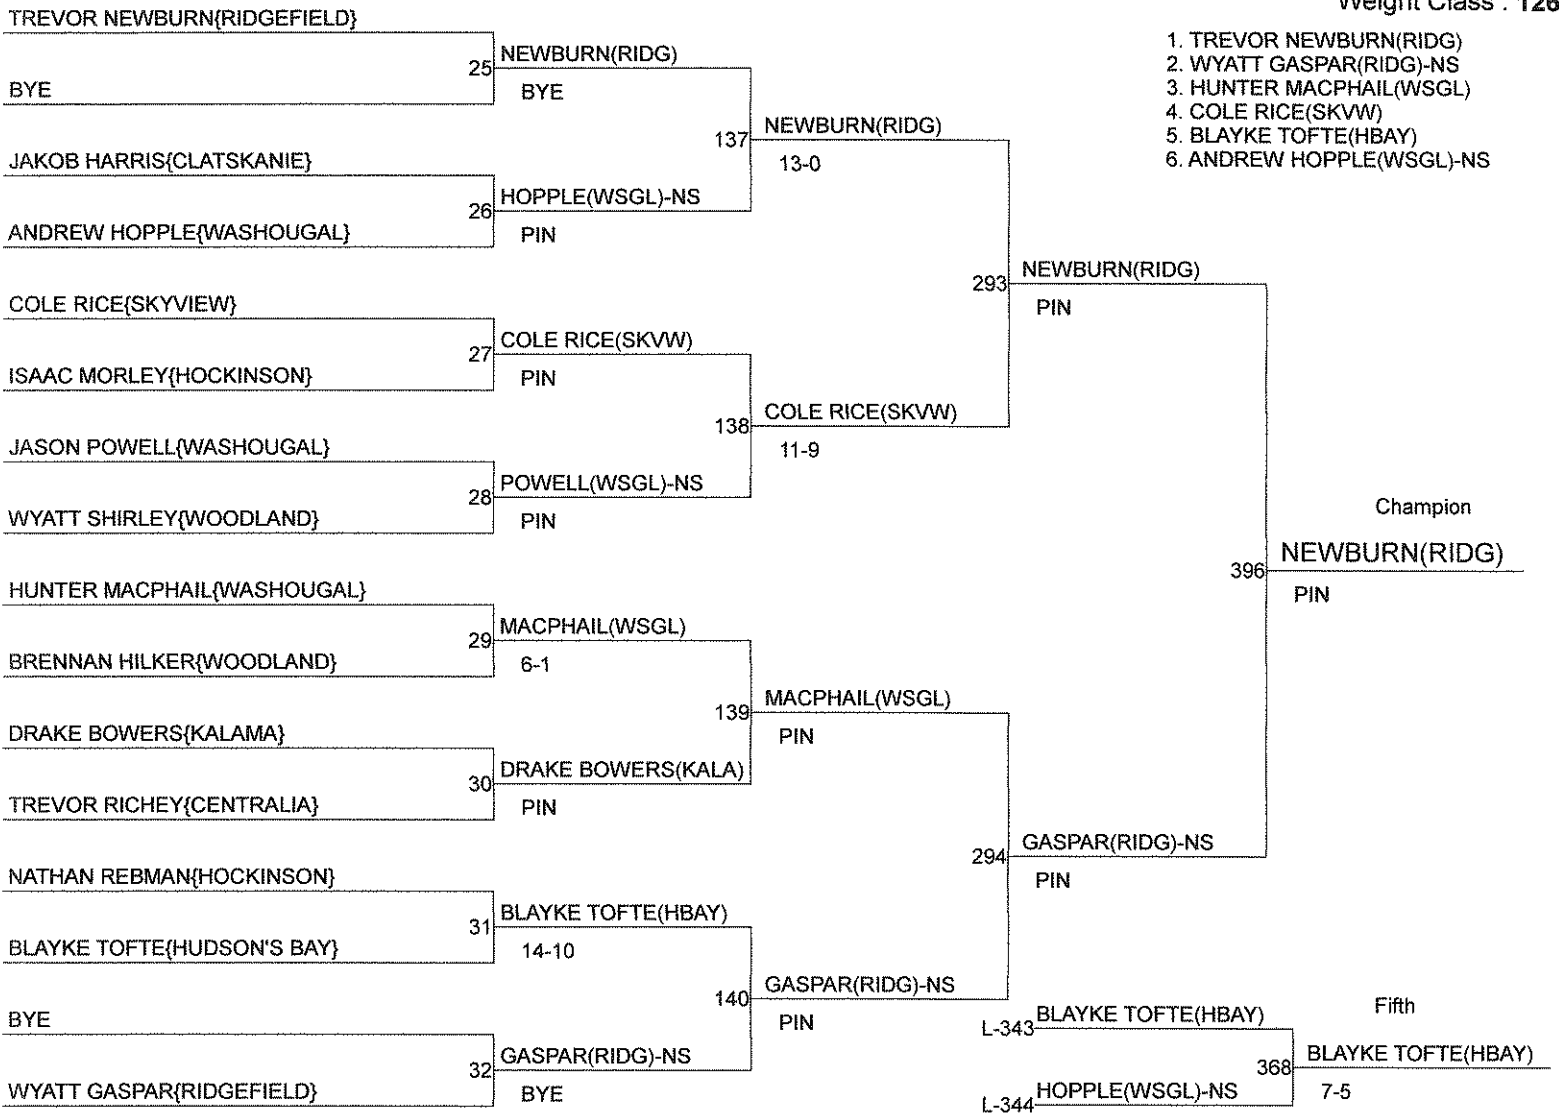

2016 WASHOUGAL RIVER INVITATIONAL

Weight Class : 126

1. TREVOR NEWBURN(RIDG)
2. WYATT GASPAR(RIDG)-NS
3. HUNTER MACPHAIL(WSGL)
4. COLE RICE(SKVV)
5. BLAYKE TOFTE(HBAY)
6. ANDREW HOPPLE(WSGL)-NS