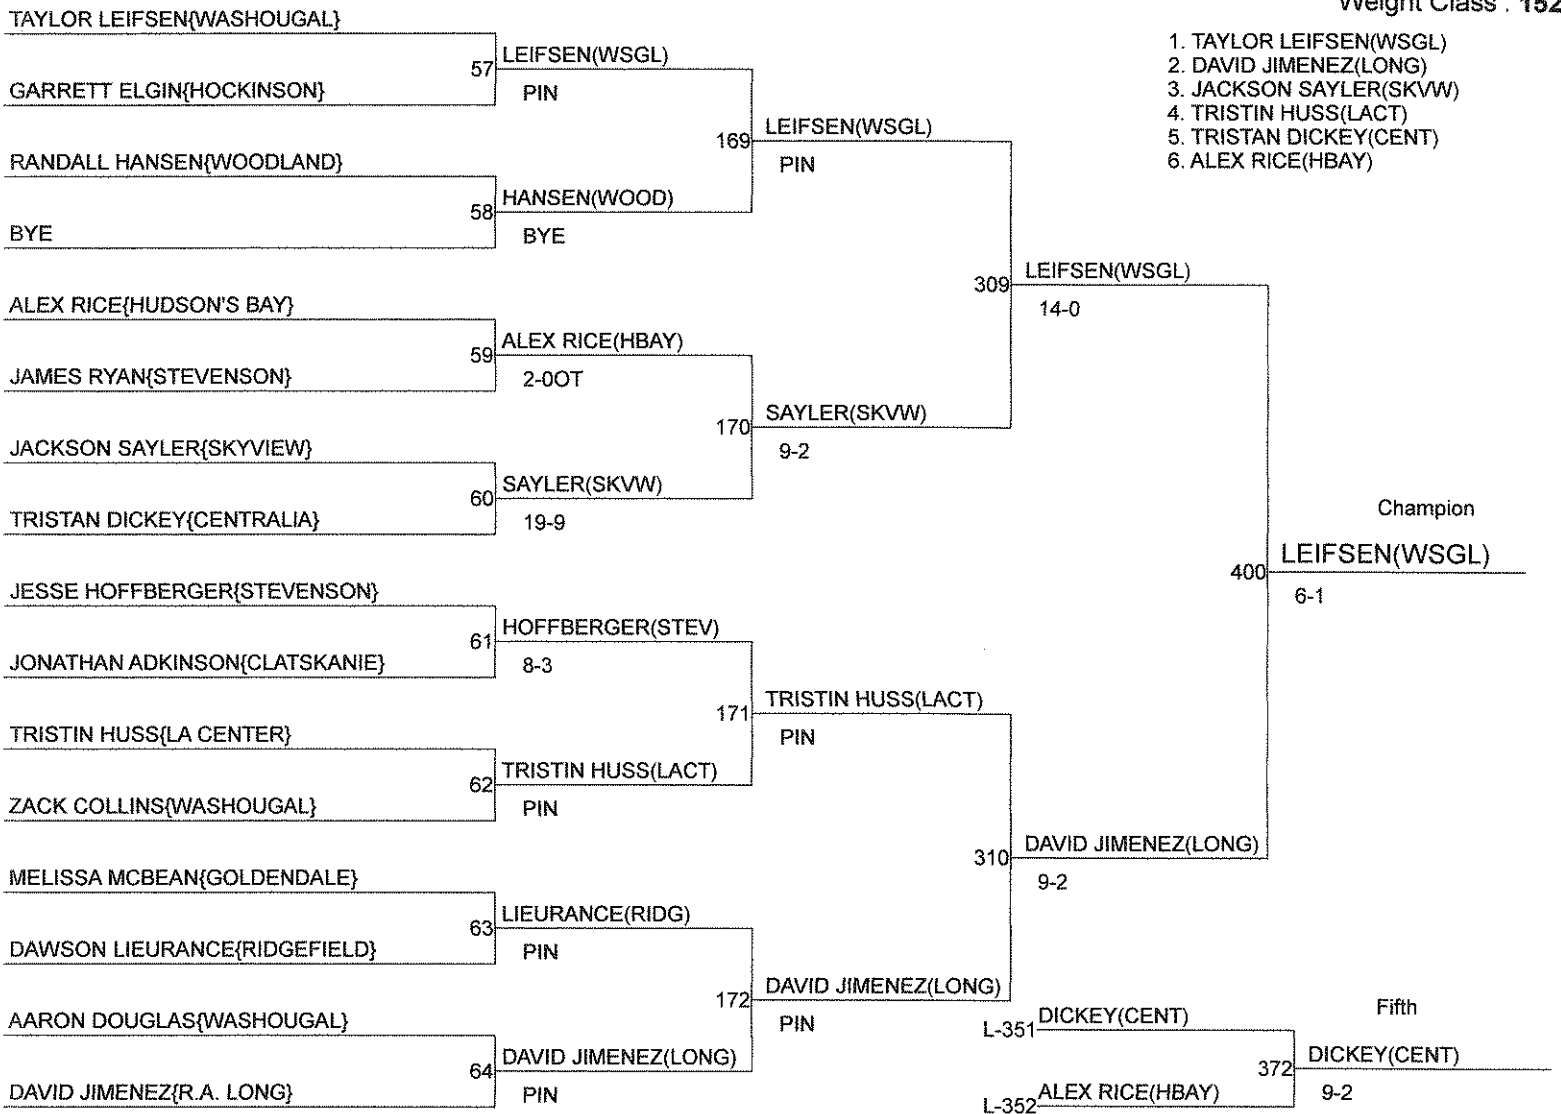

2016 WASHOUGAL RIVER INVITATIONAL

Weight Class : 152

1. TAYLOR LEIFSEN(WSGL)
2. DAVID JIMENEZ(LONG)
3. JACKSON SAYLER(SKVW)
4. TRISTIN HUSS(LACT)
5. TRISTAN DICKEY(CENT)
6. ALEX RICE(HBAY)