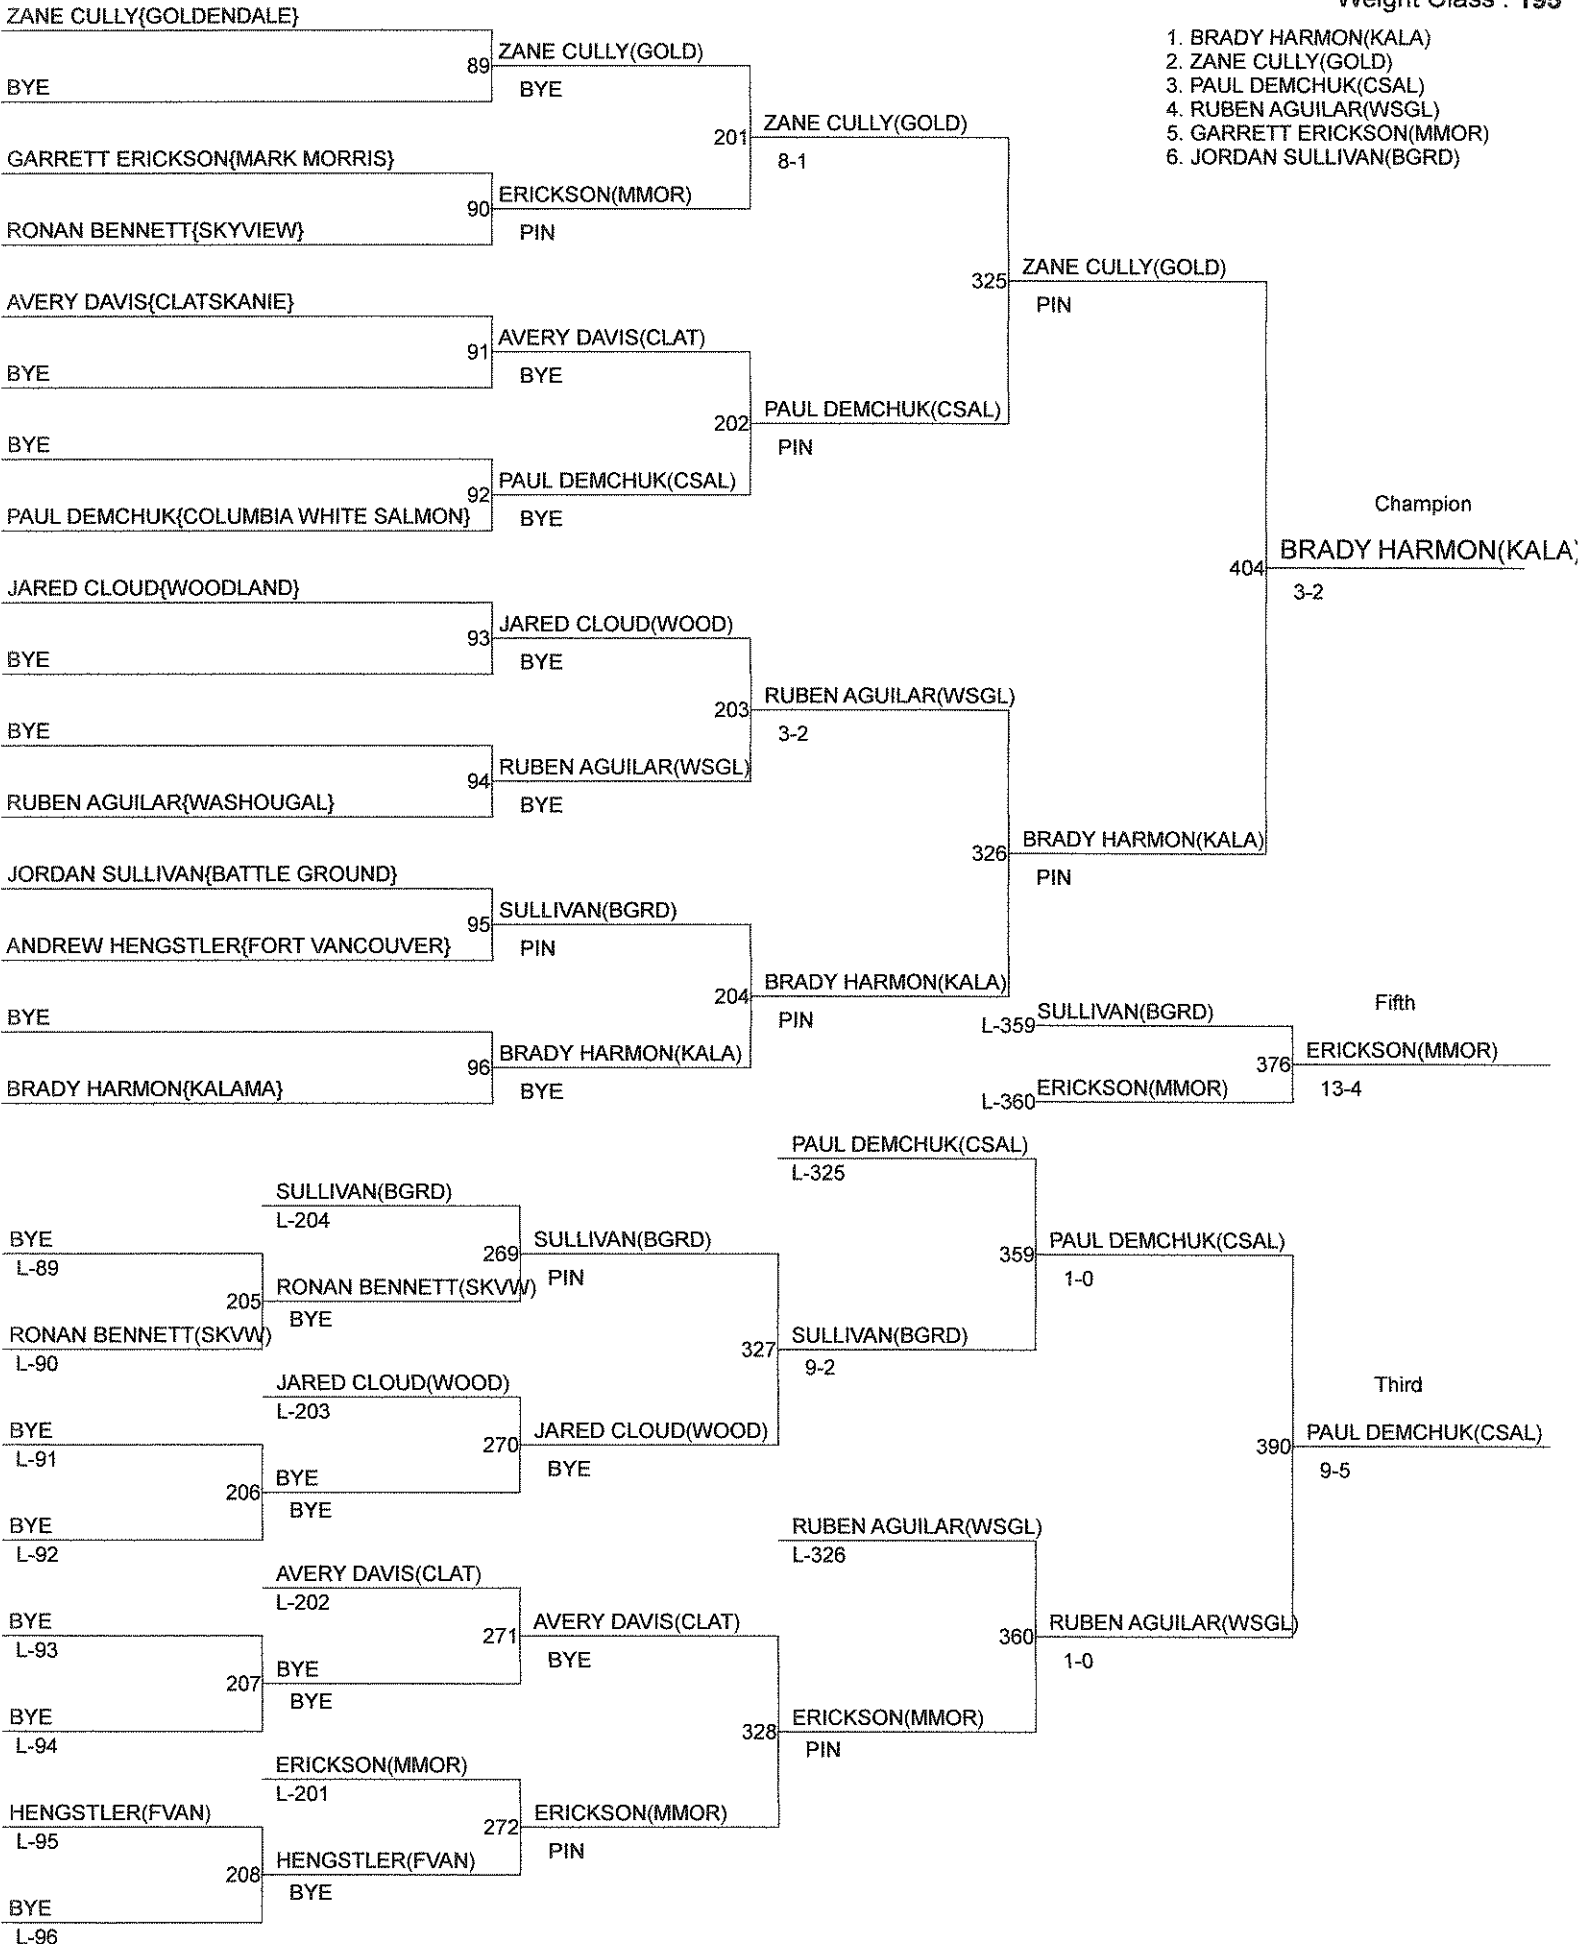

Weight Class : 182

1. JOE FINCH(CENT)
2. JACKSON MCKINNEY(SKVV)-NS
3. RUBEN VALLE(LONG)
4. DEMETRIUS MCCOY(GOLD)
5. MITCH HUTCHINSON(SKVV)
6. CALEB PRICE(WOOD)

2016 WASHOUGAL RIVER INVITATIONAL

Weight Class : 195

1. BRADY HARMON(KALA)
2. ZANE CULLY(GOLD)
3. PAUL DEMCHUK(CSAL)
4. RUBEN AGUILAR(WSGL)
5. GARRETT ERICKSON(MMOR)
6. JORDAN SULLIVAN(BGRD)

2016 WASHOUGAL RIVER INVITATIONAL

Weight Class : 285

1. DUNCAN CRAWFORD(FVAN)
2. DILLON MILLER(LONG)
3. MIROSALL ROUBAL(CLAT)
4. CAMERON SMITH(BGRD)
5. CAMERON PERSIN(SKVV)
6. GARETT KONDEL(HOCK)