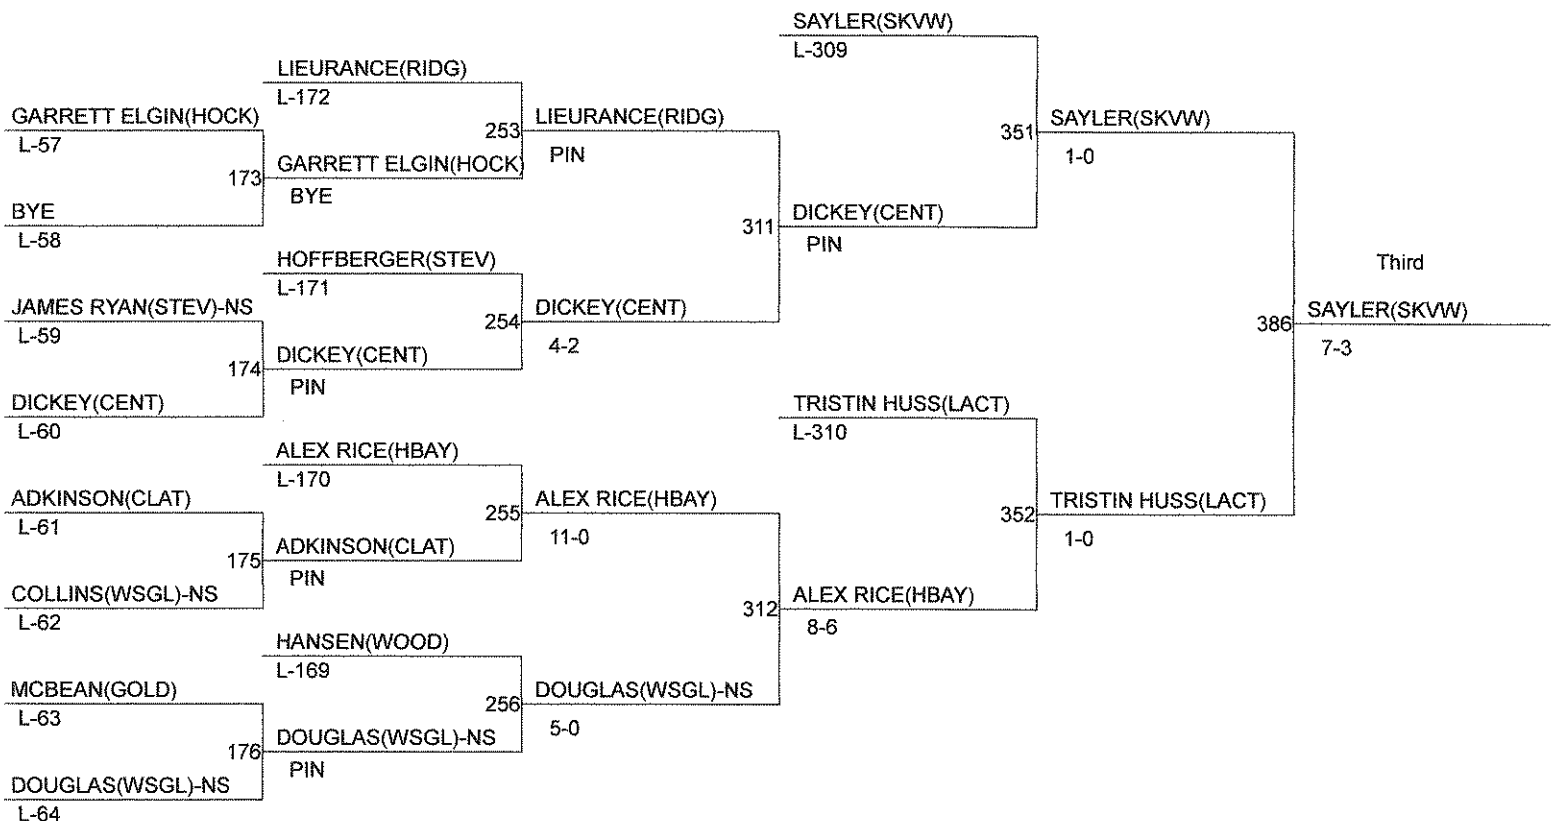

2016 WASHOUGAL RIVER INVITATIONAL

Weight Class : 152

1. TAYLOR LEIFSEN(WSGL)
2. DAVID JIMENEZ(LONG)
3. JACKSON SAYLER(SKVW)
4. TRISTIN HUSS(LACT)
5. TRISTAN DICKEY(CENT)
6. ALEX RICE(HBAY)