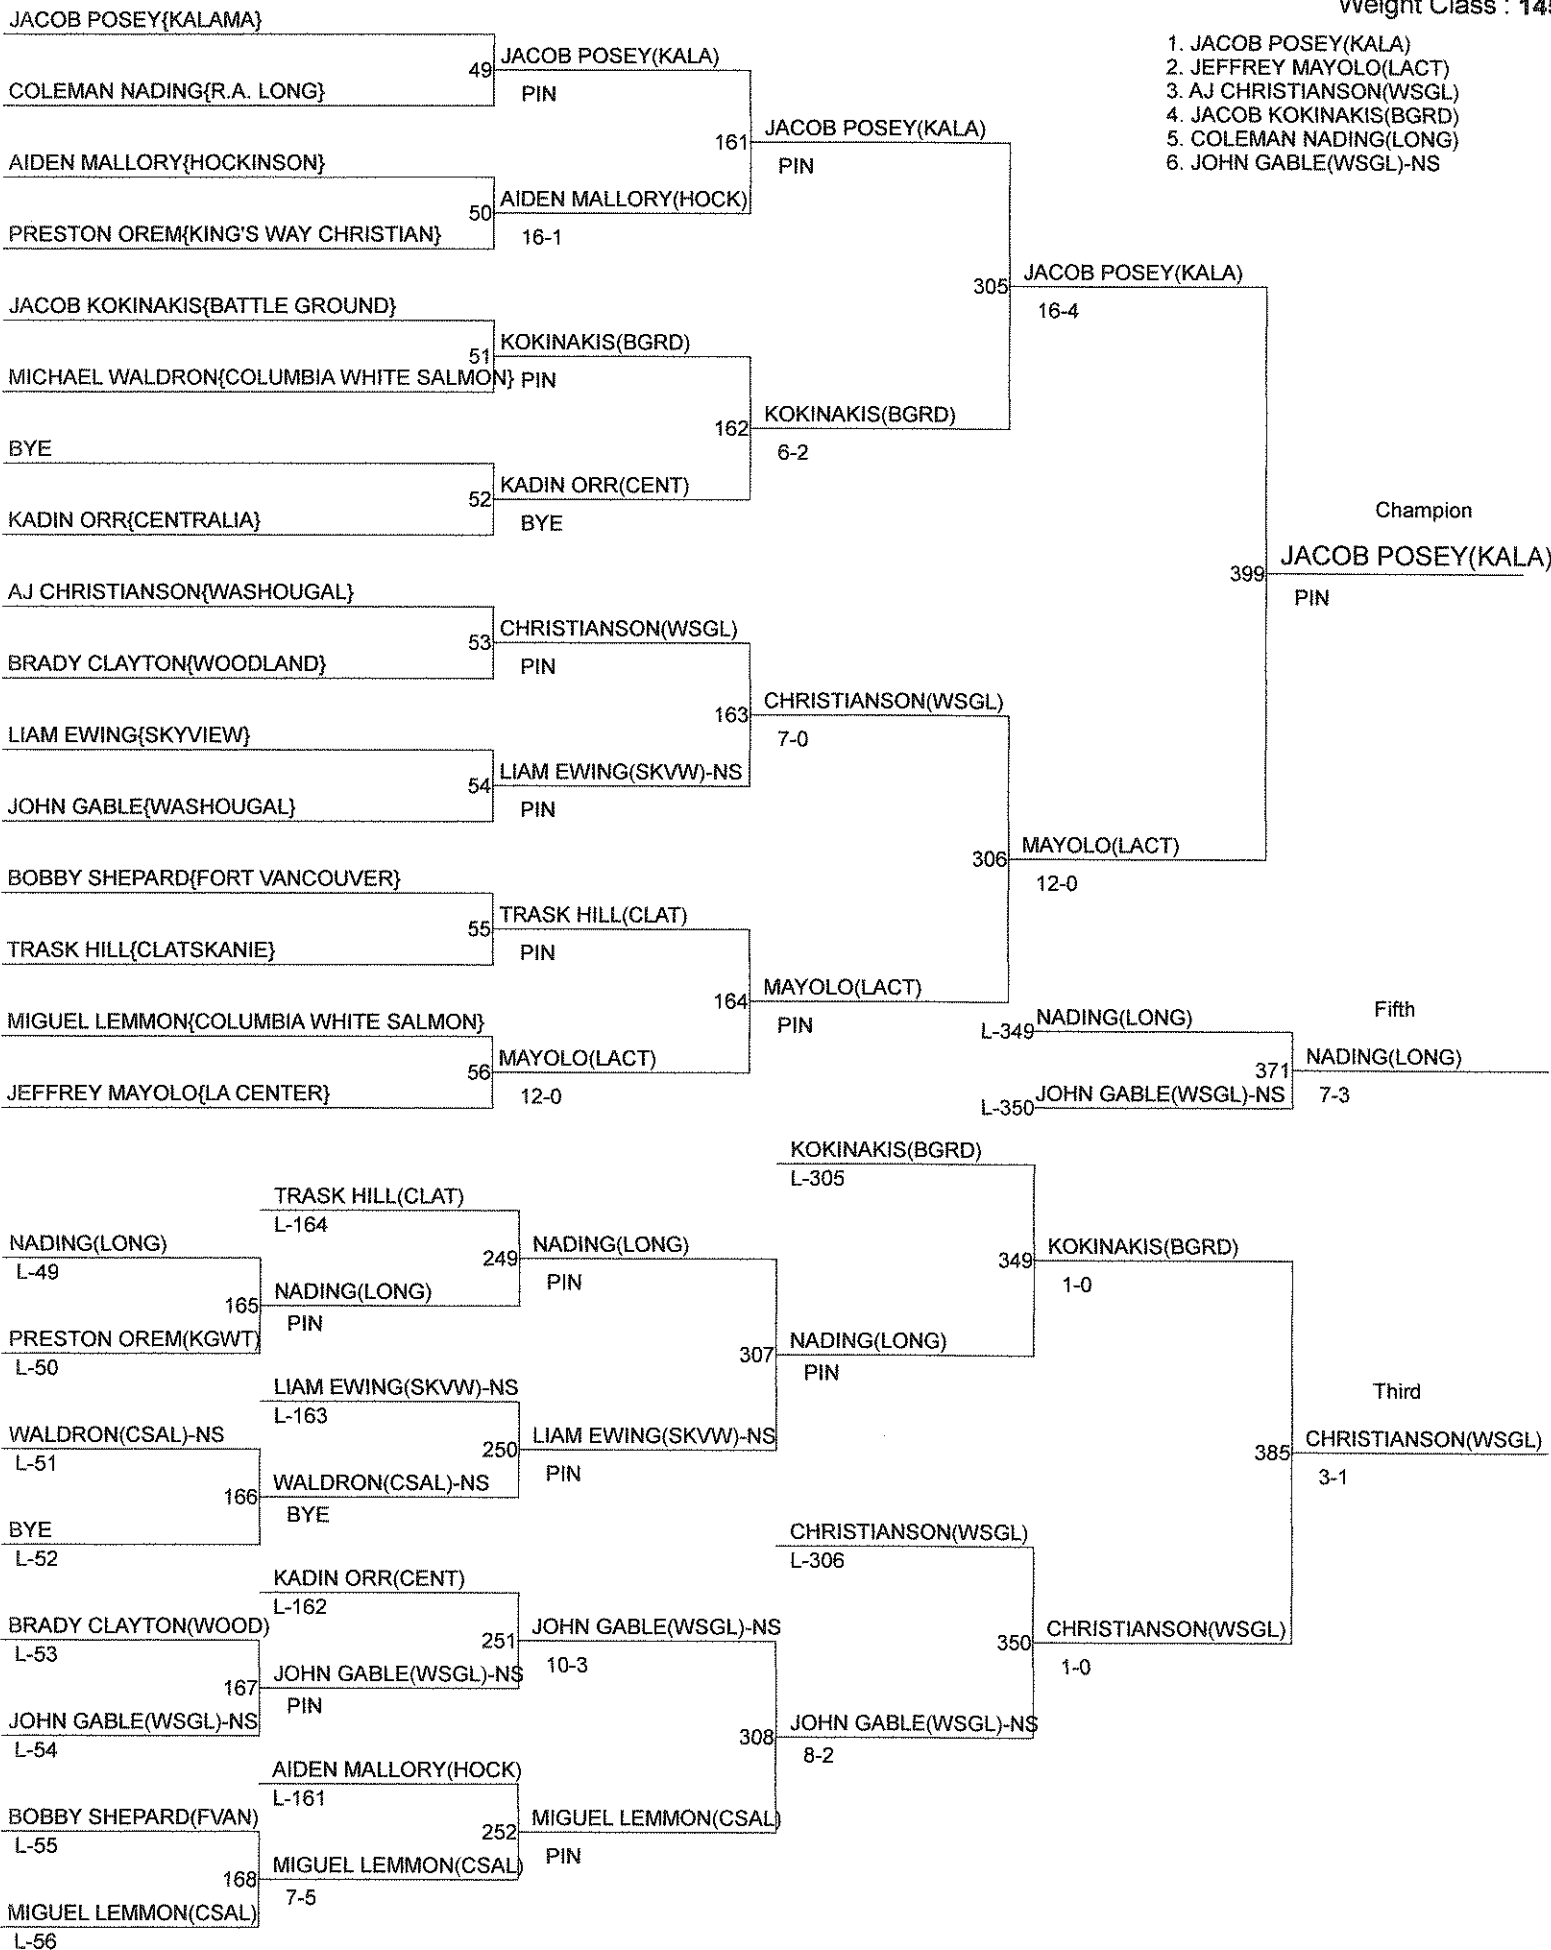

Weight Class : 145

1. JACOB POSEY(KALA)
2. JEFFREY MAYOLO(LACT)
3. AJ CHRISTIANSON(WSGL)
4. JACOB KOKINAKIS(BGRD)
5. COLEMAN NADING(LONG)
6. JOHN GABLE(WSGL)-NS

2016 WASHOUGAL RIVER INVITATIONAL

Weight Class : 152