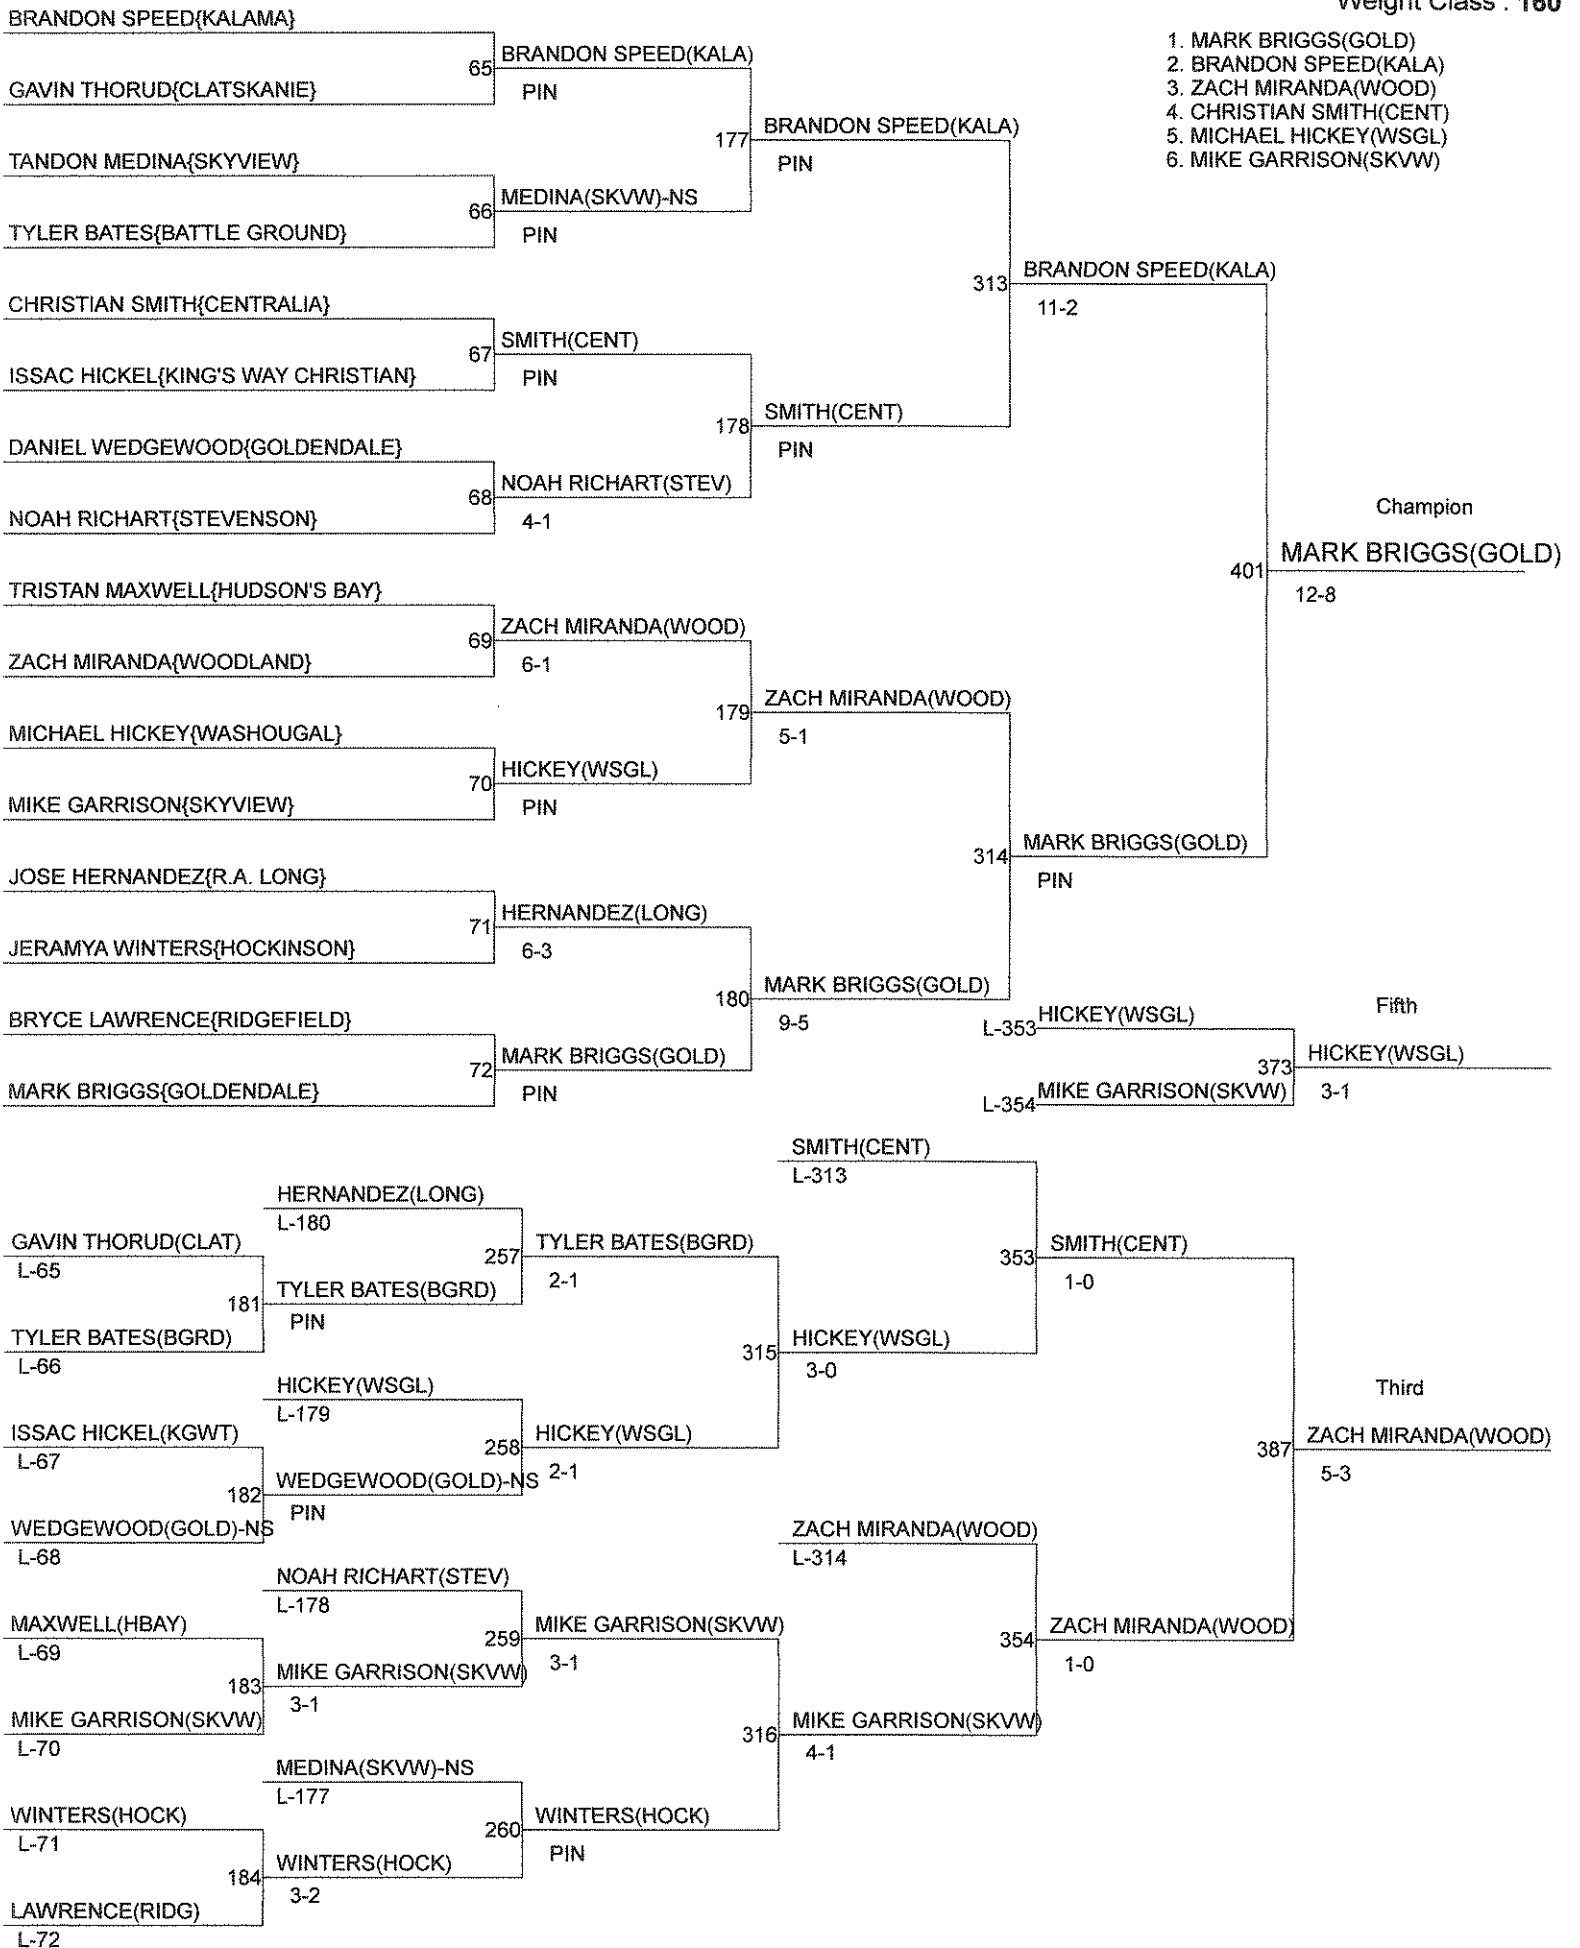

2016 WASHOUGAL RIVER INVITATIONAL

Weight Class : 160

1. MARK BRIGGS(GOLD)
2. BRANDON SPEED(KALA)
3. ZACH MIRANDA(WOOD)
4. CHRISTIAN SMITH(CENT)
5. MICHAEL HICKEY(WSGL)
6. MIKE GARRISON(SKVV)