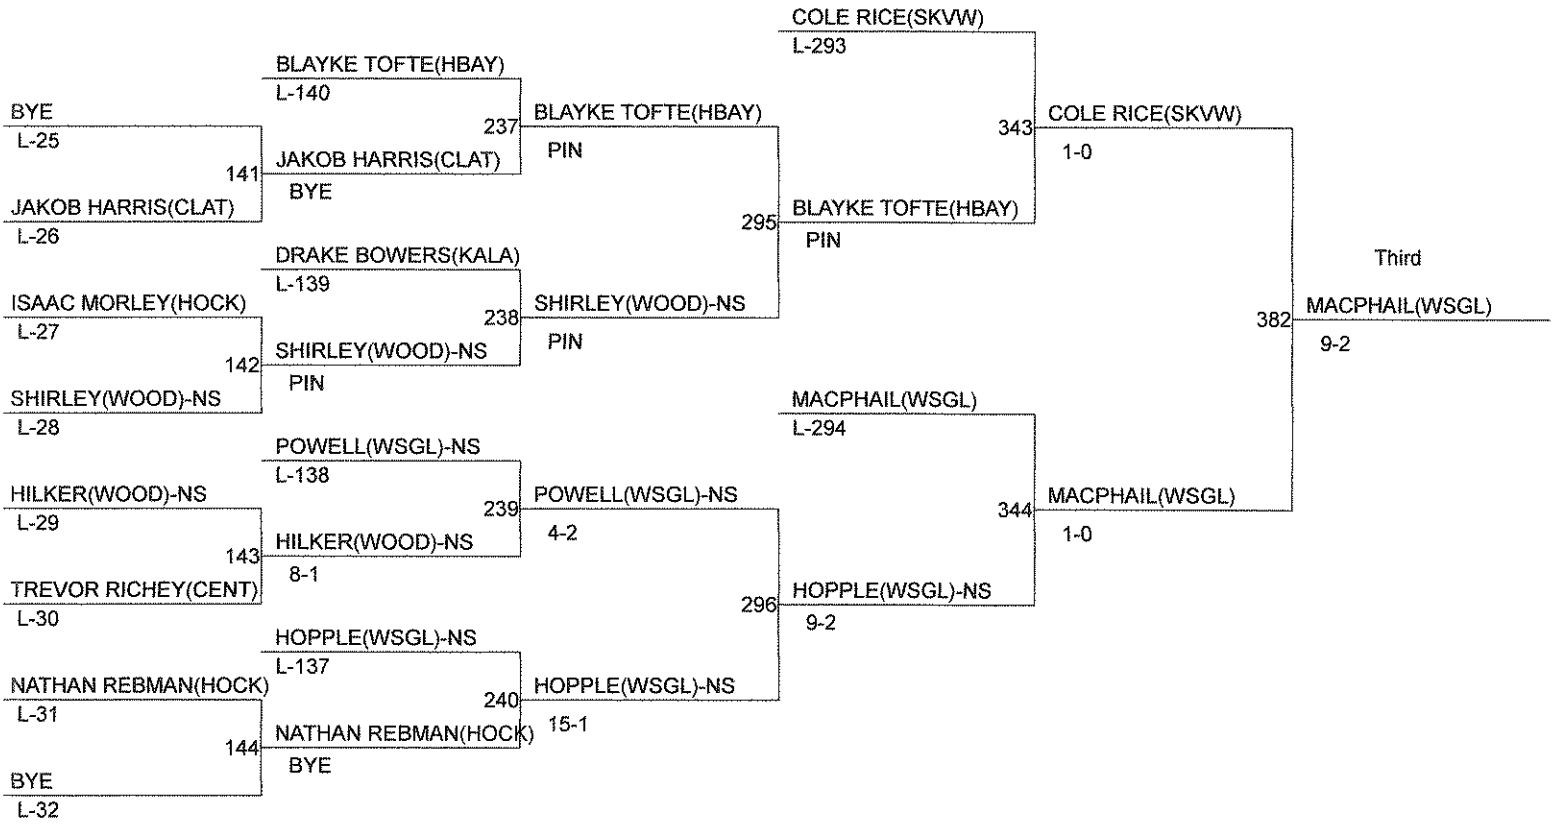

2016 WASHOUGAL RIVER INVITATIONAL

Weight Class : 126

1. TREVOR NEWBURN(RIDG)
2. WYATT GASPAR(RIDG)-NS
3. HUNTER MACPHAIL(WSGL)
4. COLE RICE(SKVV)
5. BLAYKE TOFTE(HBAY)
6. ANDREW HOPPLE(WSGL)-NS