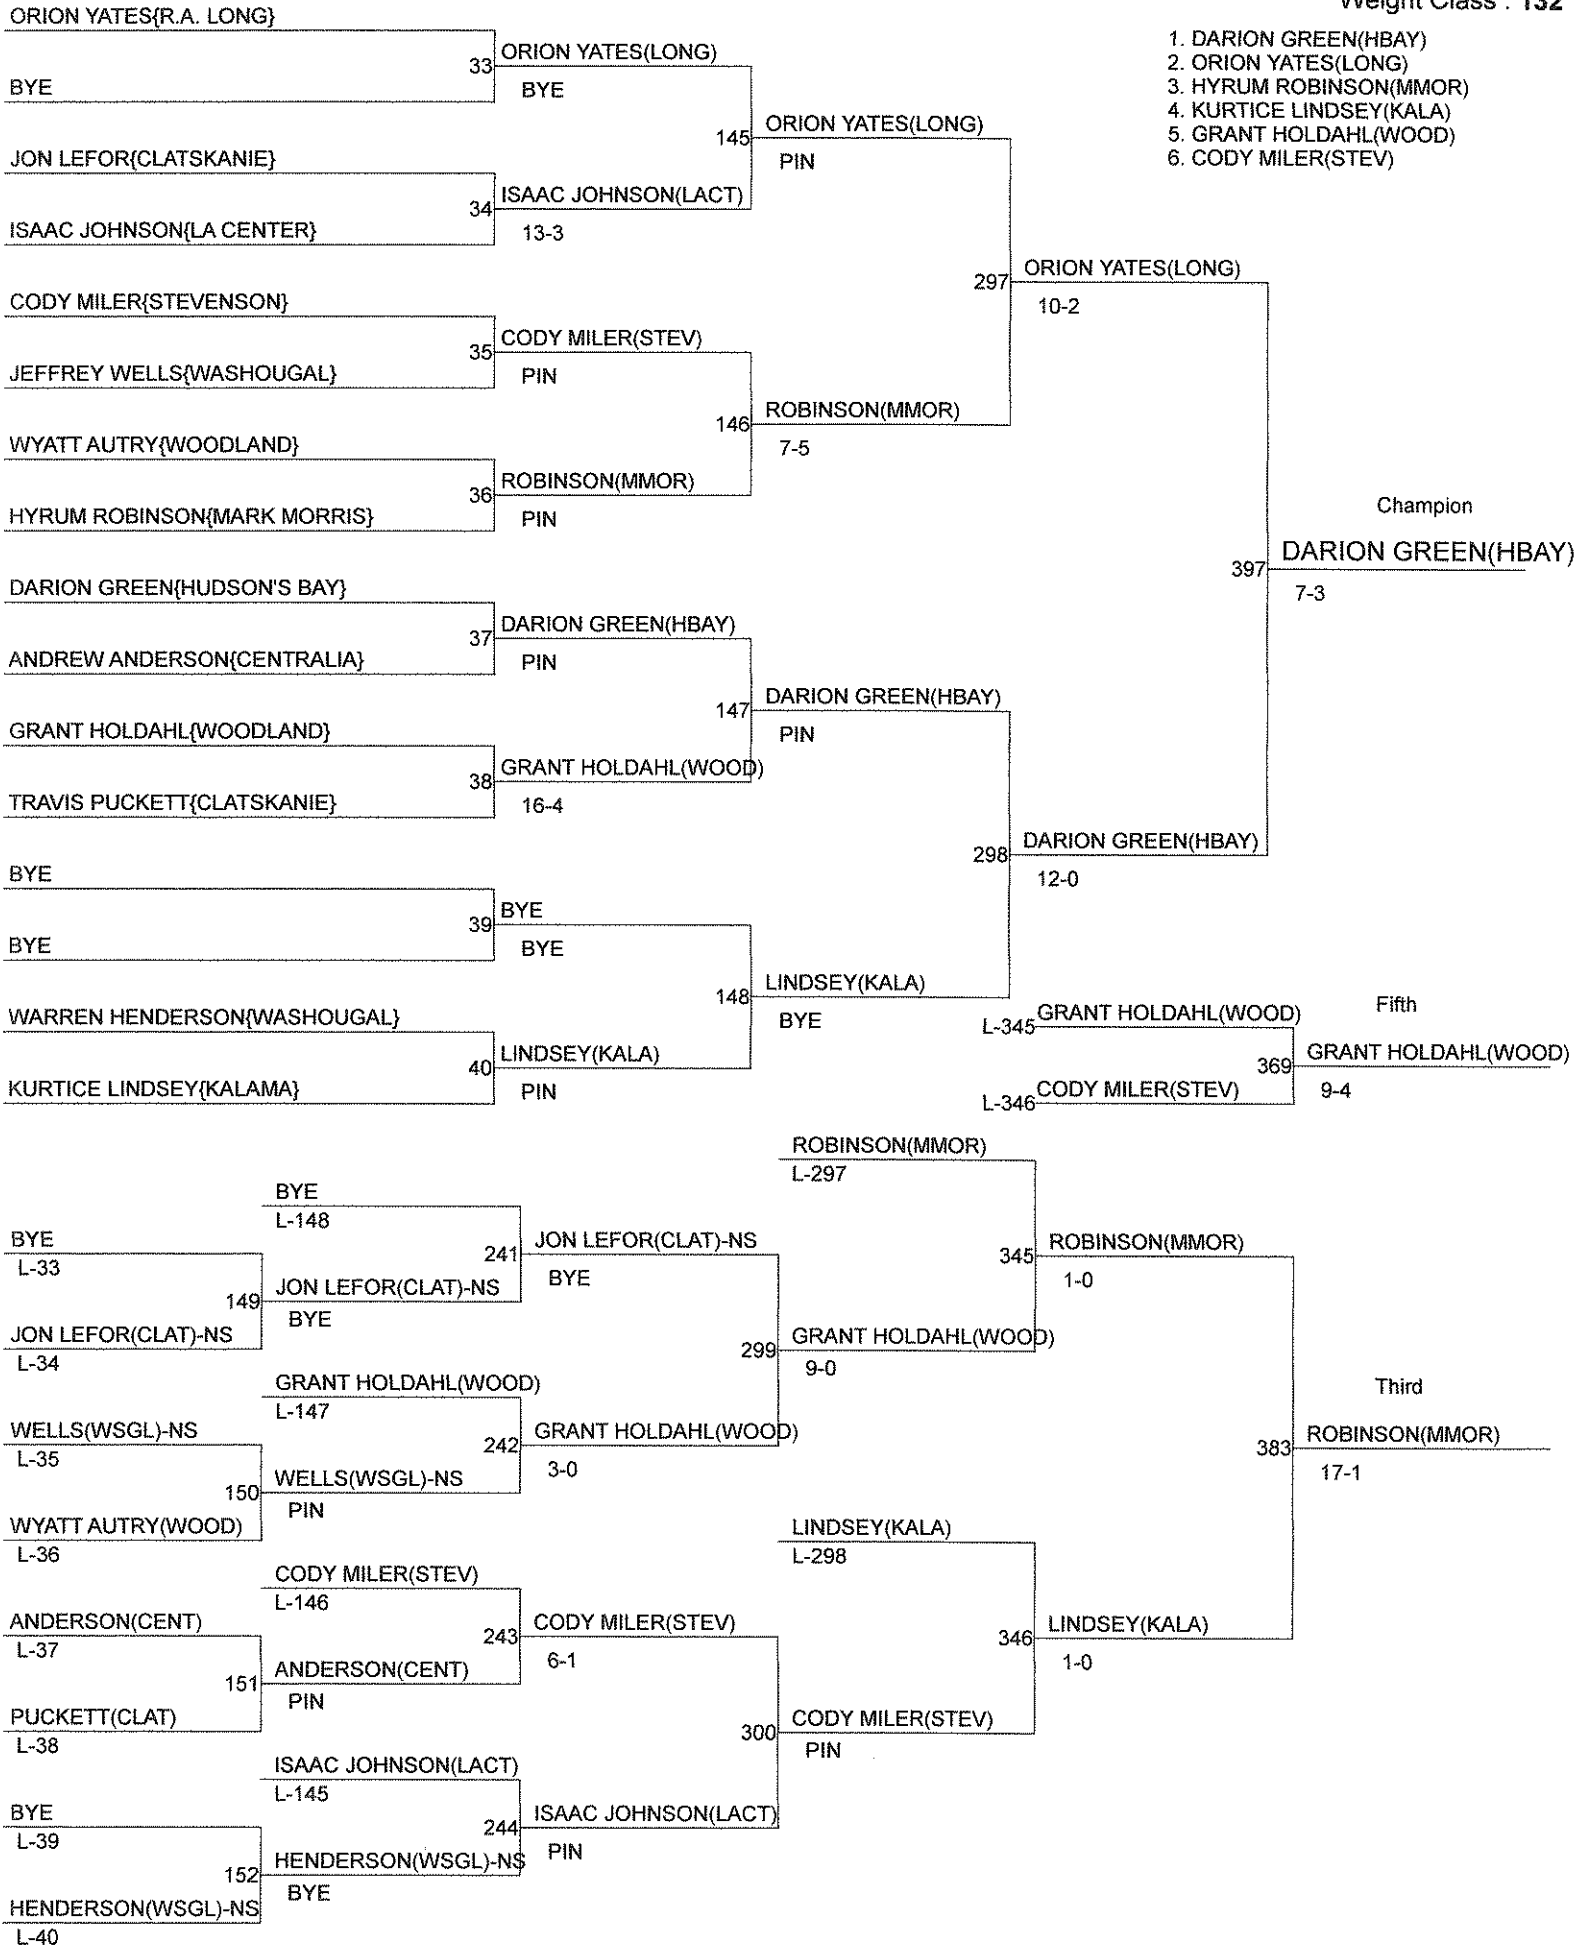

2016 WASHOUGAL RIVER INVITATIONAL

Weight Class : 132

1. DARION GREEN(HBAY)
2. ORION YATES(LONG)
3. HYRUM ROBINSON(MMOR)
4. KURTICE LINDSEY(KALA)
5. GRANT HOLDAHL(WOOD)
6. CODY MILER(STEV)