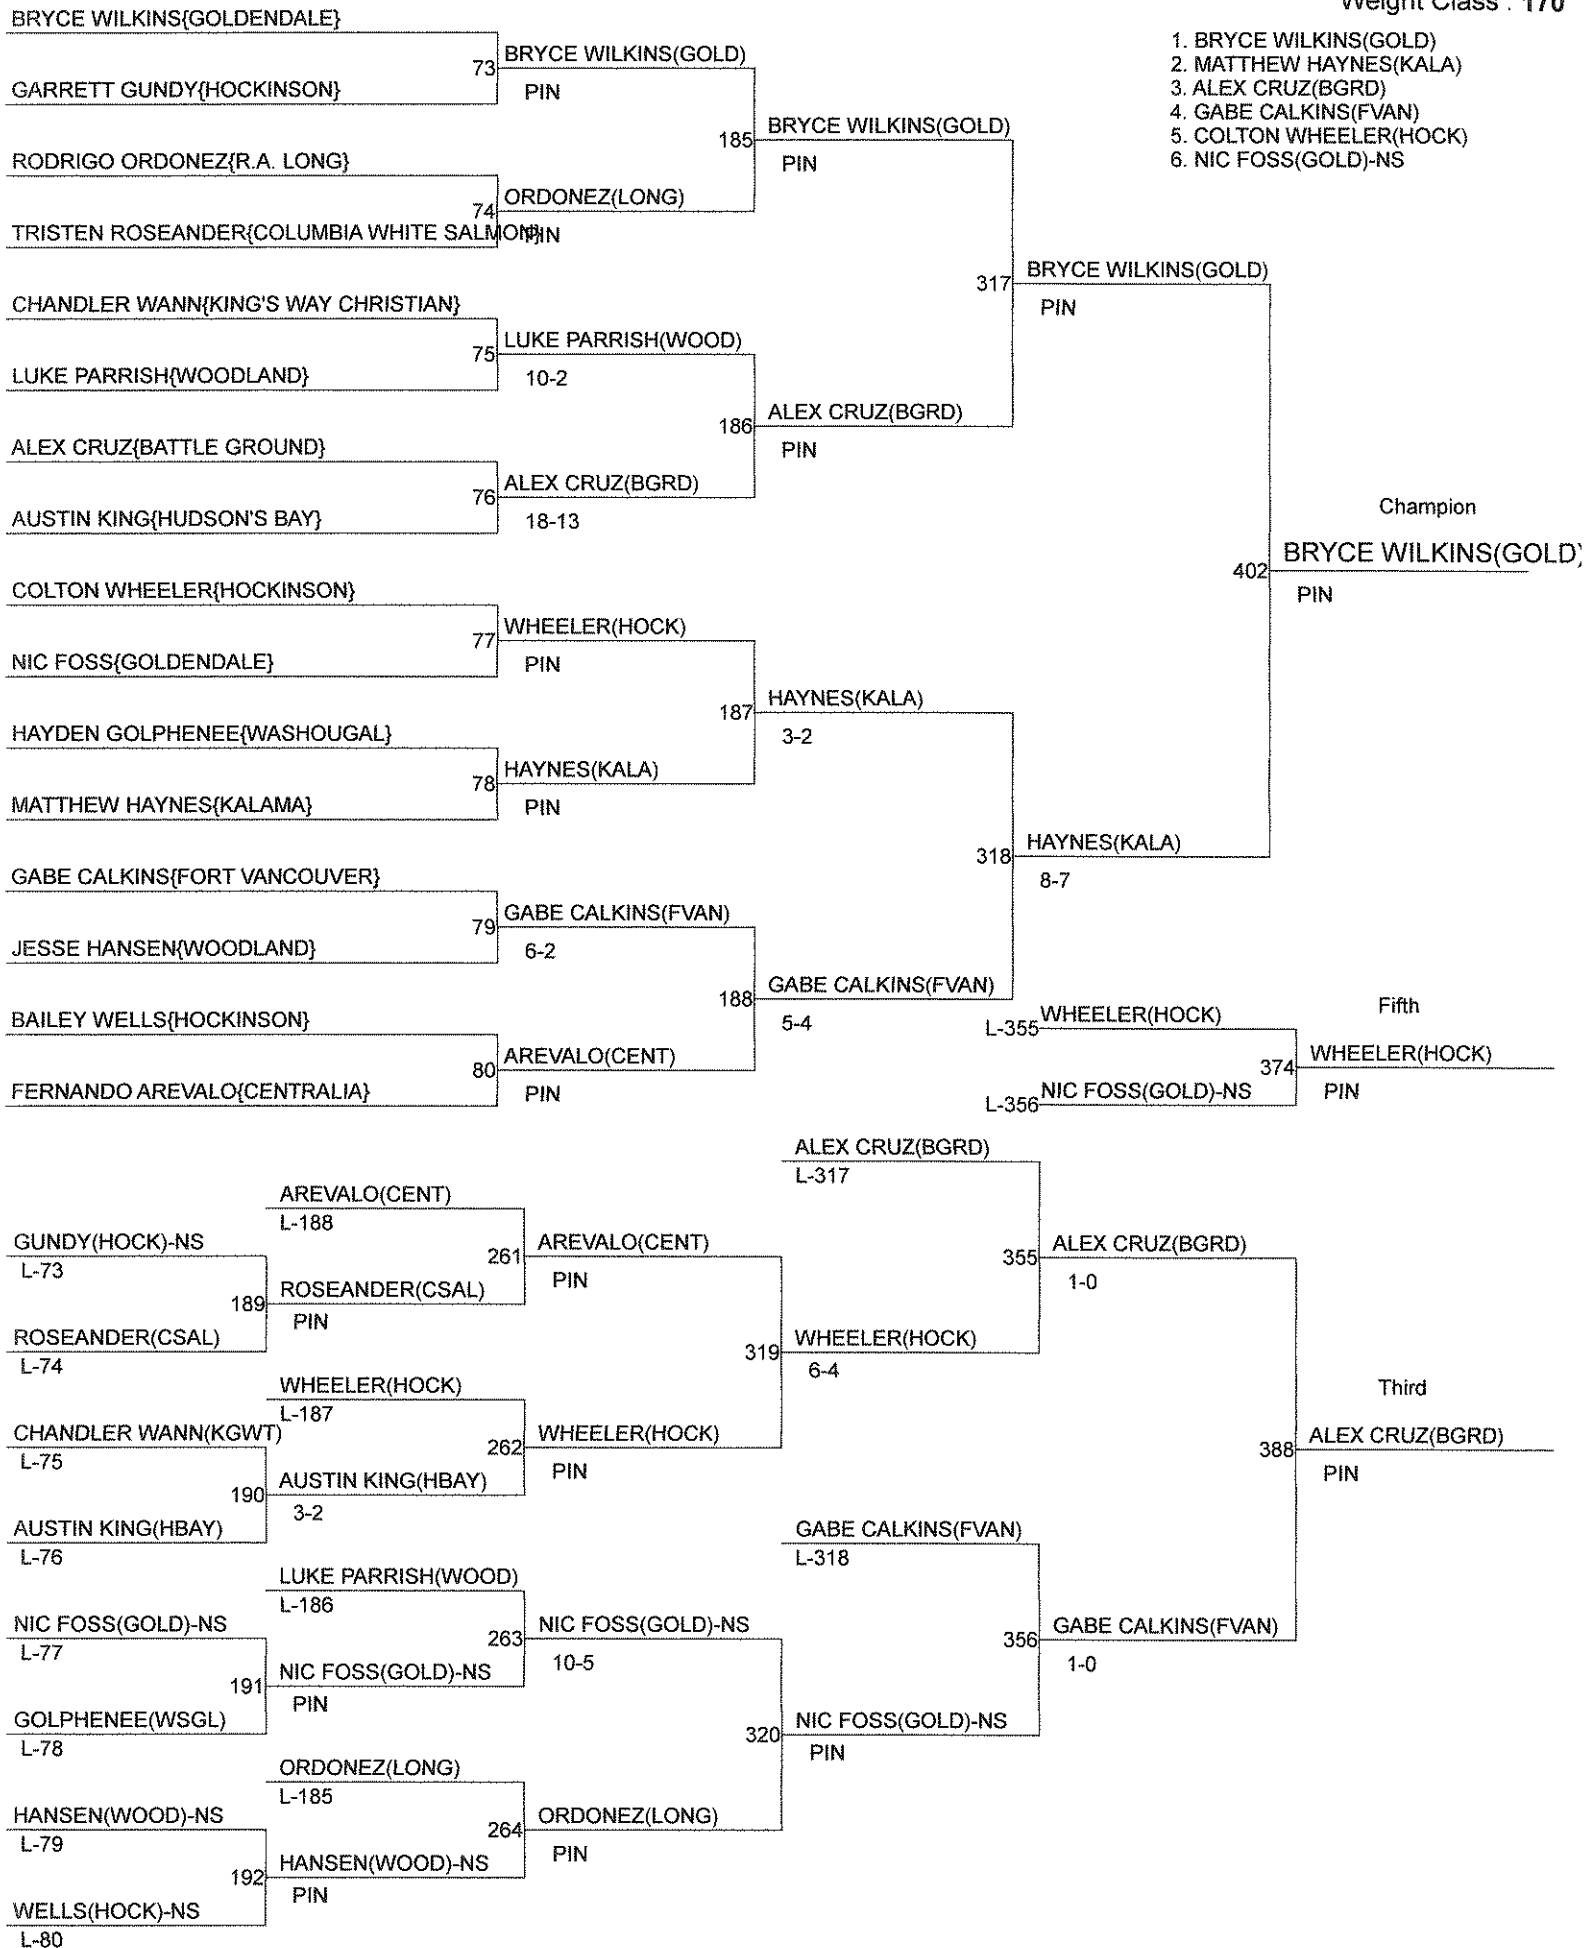

2016 WASHOUGAL RIVER INVITATIONAL

Weight Class : 170

1. BRYCE WILKINS(GOLD)
2. MATTHEW HAYNES(KALA)
3. ALEX CRUZ(BGRD)
4. GABE CALKINS(FVAN)
5. COLTON WHEELER(HOCK)
6. NIC FOSS(GOLD)-NS