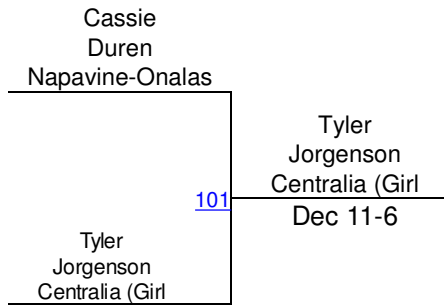

T. Madsen (Chehalis (Girls))
3RD

Napavine Tiger Classic

Girls 135

Round 1

Round 2

Round 3

J. Palmer (Chehalis (Girls))
1ST

R. Andrews (Chehalis (Girls))
2ND

R. Adams (Napavine-Onalaska (Girls))
3RD

Napavine Tiger Classic

Girls 140-145

Round 1

Round 2

Round 3

K. Bornstein (Napavine-Onalaska (Girls))

1ST

T. Jorgenson (Centralia (Girls))

2ND

C. Duren (Napavine-Onalaska (Girls))

3RD

Napavine Tiger Classic

Girls 155

Round 1

Round 2

Round 3

S. Arcury (Centralia (Girls))
1ST

C. Nece (Tenino (Girls))
2ND

Napavine Tiger Classic

Girls 170

Round 1

Round 2

Round 3