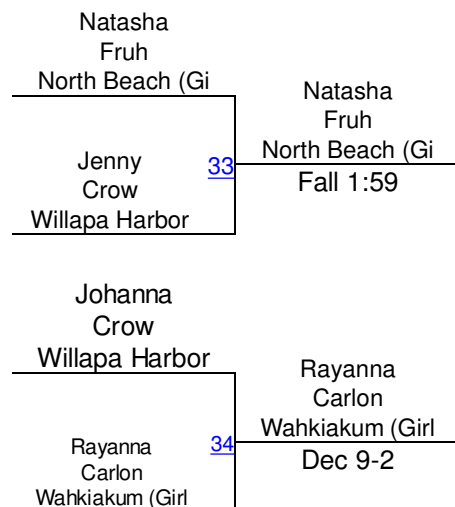

T. Jorgenson (Centralia (Girls))

2ND

C. Duren (Napavine-Onalaska (Girls))

3RD

Napavine Tiger Classic

Girls 155

Round 1

Round 2

Round 3

S. Arcury (Centralia (Girls))
1ST

C. Nece (Tenino (Girls))
2ND

Napavine Tiger Classic

Girls 170

Round 1

Round 2

Round 3

J. Christan (Centralia (Girls))
1ST

Y. Rodriguez (Tenino (Girls))
2ND

Napavine Tiger Classic

Girls 190

Round 1

Round 2

Round 3

N. Fruh (North Beach (Girls))

1ST

J. Crow (Willapa Harbor (Girls))

2ND

R. Carlon (Wahkiakum (Girls))

3RD

J. Crow (Willapa Harbor (Girls))

4TH

Napavine Tiger Classic