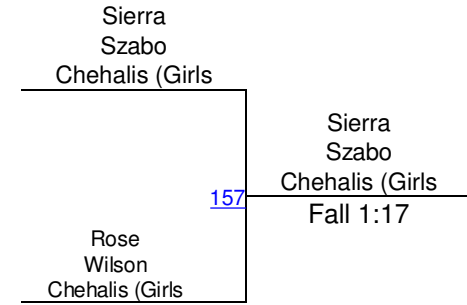

1ST

J. Crow (Willapa Harbor (Girls))

2ND

R. Carlon (Wahkiakum (Girls))

3RD

J. Crow (Willapa Harbor (Girls))

4TH

Napavine Tiger Classic

Girls 235

Round 1

Round 2

Round 3

S. Szabo (Chehalis (Girls))
1ST

K. Moser (Olympia (Girls))
2ND

R. Wilson (Chehalis (Girls))
3RD