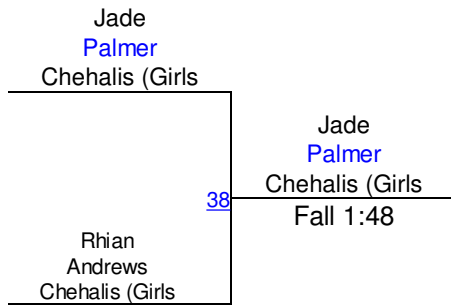

Taylor Stokes Chehalis (Girls)		Grace Oatfield Willapa Harbor
Grace Oatfield Willapa Harbor	146	Fall 0:23

G. Oatfield (Willapa Harbor (Girls))
1ST

A. Butler (Olympia (Girls))
2ND

T. Stokes (Chehalis (Girls))
3RD

A. Dodd (Chehalis (Girls))
4TH

Napavine Tiger Classic

Girls 130

Round 1

Round 2

Round 3

S. Teitzel (Centralia (Girls))
1ST

B. Bergeson (Napavine-Onalaska (Girls))
2ND

T. Madsen (Chehalis (Girls))
3RD

Napavine Tiger Classic

Girls 135

Round 1

Round 2

Round 3

J. Palmer (Chehalis (Girls))
1ST

R. Andrews (Chehalis (Girls))
2ND