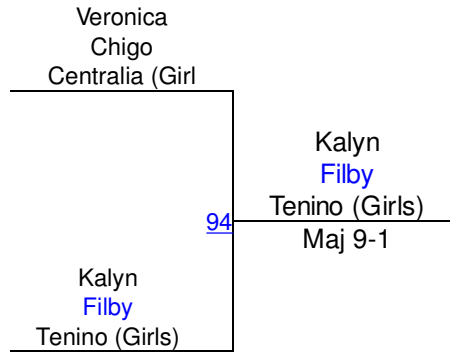

Napavine Tiger Classic

Girls 110-115

Round 1

Round 2

Round 3

K. Filby (Tenino (Girls))
1ST

V. Chigo (Centralia (Girls))
2ND

Napavine Tiger Classic

Girls 120

Round 1

Tempprince Gibbons Napavine-Onalas		Tempprince Gibbons Napavine-Onalas
Haily Genster Olympia (Girls)	29	Fall 0:10

Madison Wilson Chehalis (Girls)		Haily Henry Olympia (Girls)
Haily Henry Olympia (Girls)	30	Fall 2:48

Round 2

Tempprince Gibbons Napavine-Onalas		Tempprince Gibbons Napavine-Onalas
Haily Henry Olympia (Girls)	88	TF 20-2

Madison Wilson Chehalis (Girls)		Haily Genster Olympia (Girls)
Haily Genster Olympia (Girls)	89	Fall 3:16