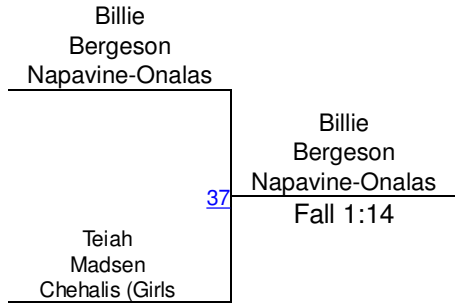

Ann Butler Olympia (Girls)		Grace Oatfield Willapa Harbor
Grace Oatfield Willapa Harbor	91	Fall 1:36

Round 3

Alexis Dodd Chehalis (Girls)		Ann Butler Olympia (Girls)
Ann Butler Olympia (Girls)	145	Dec 8-2

Taylor Stokes Chehalis (Girls)		Grace Oatfield Willapa Harbor
Grace Oatfield Willapa Harbor	146	Fall 0:23

G. Oatfield (Willapa Harbor (Girls))
1ST

A. Butler (Olympia (Girls))
2ND

T. Stokes (Chehalis (Girls))
3RD

A. Dodd (Chehalis (Girls))
4TH

Napavine Tiger Classic

Girls 130

Round 1

Round 2

Round 3

S. Teitzel (Centralia (Girls))
1ST

B. Bergeson (Napavine-Onalaska (Girls))
2ND