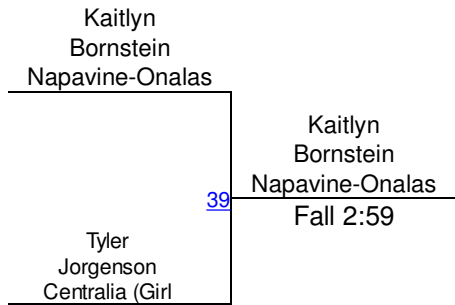

A. Dodd (Chehalis (Girls))
4TH

Napavine Tiger Classic

Girls 130

Round 1

Round 2

Round 3

S. Teitzel (Centralia (Girls))
1ST

B. Bergeson (Napavine-Onalaska (Girls))
2ND

T. Madsen (Chehalis (Girls))
3RD

Napavine Tiger Classic

Girls 135

Round 1

Round 2

Round 3

J. Palmer (Chehalis (Girls))
1ST

R. Andrews (Chehalis (Girls))
2ND

R. Adams (Napavine-Onalaska (Girls))
3RD

Napavine Tiger Classic

Girls 140-145

Round 1

Round 2

Round 3

K. Bornstein (Napavine-Onalaska (Girls))

1ST