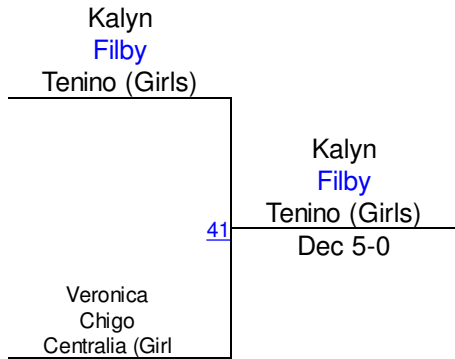

Napavine Tiger Classic

Girls 110-115

Round 1

Round 2

Round 3

K. Filby (Tenino (Girls))
1ST

V. Chigo (Centralia (Girls))
2ND

Napavine Tiger Classic

Girls 120

Round 1

Tempprince Gibbons Napavine-Onalas		Tempprince Gibbons Napavine-Onalas
Haily Genster Olympia (Girls)	29	Fall 0:10

Madison Wilson Chehalis (Girls)		Haily Henry Olympia (Girls)
Haily Henry Olympia (Girls)	30	Fall 2:48

Round 2

Tempprince Gibbons Napavine-Onalas		Tempprince Gibbons Napavine-Onalas
Haily Henry Olympia (Girls)	88	TF 20-2

Madison Wilson Chehalis (Girls)		Haily Genster Olympia (Girls)
Haily Genster Olympia (Girls)	89	Fall 3:16