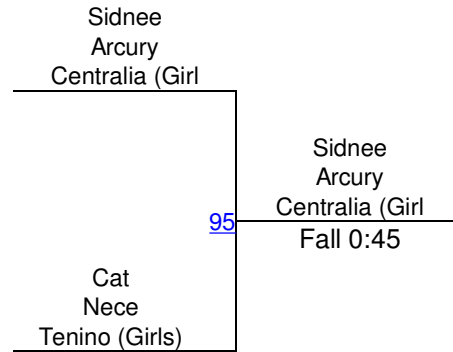

R. Adams (Napavine-Onalaska (Girls))
3RD

Napavine Tiger Classic

Girls 140-145

Round 1

Round 2

Round 3

K. Bornstein (Napavine-Onalaska (Girls))

1ST

T. Jorgenson (Centralia (Girls))

2ND

C. Duren (Napavine-Onalaska (Girls))

3RD

Napavine Tiger Classic

Girls 155

Round 1

Round 2

Round 3

S. Arcury (Centralia (Girls))
1ST

C. Nece (Tenino (Girls))
2ND

Napavine Tiger Classic

Girls 170

Round 1

Round 2

Round 3