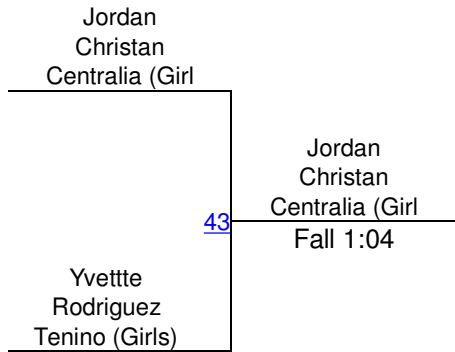

Round 3

S. Arcury (Centralia (Girls))
1ST

C. Nece (Tenino (Girls))
2ND

Napavine Tiger Classic

Girls 170

Round 1

Round 2

Round 3

J. Christan (Centralia (Girls))
1ST

Y. Rodriguez (Tenino (Girls))
2ND

Napavine Tiger Classic

Girls 190

Round 1

Round 2

Round 3

N. Fruh (North Beach (Girls))