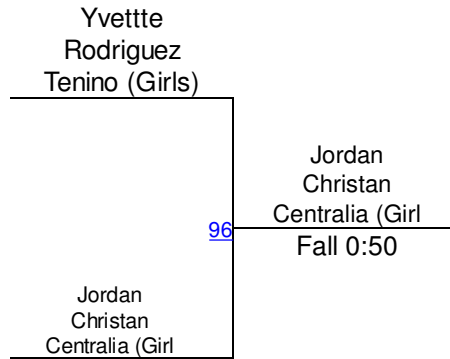

T. Jorgenson (Centralia (Girls))

2ND

C. Duren (Napavine-Onalaska (Girls))

3RD

Napavine Tiger Classic

Girls 155

Round 1

Round 2

Round 3

S. Arcury (Centralia (Girls))
1ST

C. Nece (Tenino (Girls))
2ND

Napavine Tiger Classic

Girls 170

Round 1

Round 2

Round 3

J. Christan (Centralia (Girls))
1ST

Y. Rodriguez (Tenino (Girls))
2ND

Napavine Tiger Classic

Girls 190

Round 1

Round 2

Round 3

N. Fruh (North Beach (Girls))