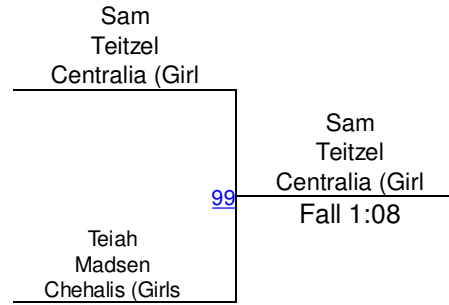

A. Dodd (Chehalis (Girls))
4TH

Napavine Tiger Classic

Girls 130

Round 1

Round 2

Round 3

S. Teitzel (Centralia (Girls))
1ST

B. Bergeson (Napavine-Onalaska (Girls))
2ND