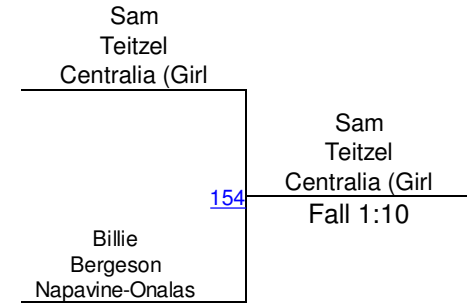

Taylor Stokes Chehalis (Girls)		Grace Oatfield Willapa Harbor
Grace Oatfield Willapa Harbor	146	Fall 0:23

G. Oatfield (Willapa Harbor (Girls))
1ST

A. Butler (Olympia (Girls))
2ND

T. Stokes (Chehalis (Girls))
3RD

A. Dodd (Chehalis (Girls))
4TH

Napavine Tiger Classic

Girls 130

Round 1

Round 2

Round 3

S. Teitzel (Centralia (Girls))
1ST

B. Bergeson (Napavine-Onalaska (Girls))
2ND

T. Madsen (Chehalis (Girls))
3RD

Napavine Tiger Classic

Girls 135

Round 1

Round 2

Round 3

J. Palmer (Chehalis (Girls))
1ST

R. Andrews (Chehalis (Girls))
2ND