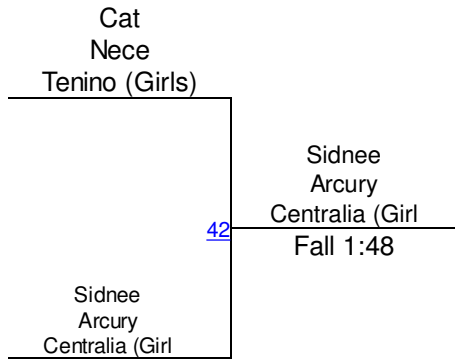

R. Adams (Napavine-Onalaska (Girls))
3RD

Napavine Tiger Classic

Girls 140-145

Round 1

Round 2

Round 3

K. Bornstein (Napavine-Onalaska (Girls))

1ST

T. Jorgenson (Centralia (Girls))

2ND

C. Duren (Napavine-Onalaska (Girls))

3RD

Napavine Tiger Classic

Girls 155

Round 1

Round 2

Round 3

S. Arcury (Centralia (Girls))
1ST

C. Nece (Tenino (Girls))
2ND

Napavine Tiger Classic

Girls 170

Round 1

Round 2

Round 3