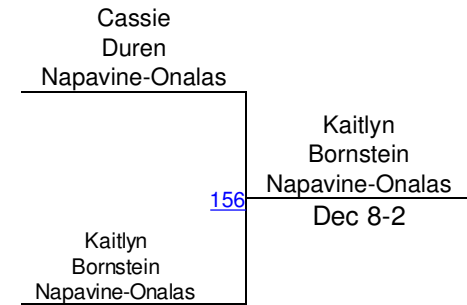

T. Madsen (Chehalis (Girls))
3RD

Napavine Tiger Classic

Girls 135

Round 1

Round 2

Round 3

J. Palmer (Chehalis (Girls))
1ST

R. Andrews (Chehalis (Girls))
2ND

R. Adams (Napavine-Onalaska (Girls))
3RD

Napavine Tiger Classic

Girls 140-145

Round 1

Round 2

Round 3

K. Bornstein (Napavine-Onalaska (Girls))

1ST

T. Jorgenson (Centralia (Girls))

2ND

C. Duren (Napavine-Onalaska (Girls))

3RD

Napavine Tiger Classic

Girls 155

Round 1

Round 2