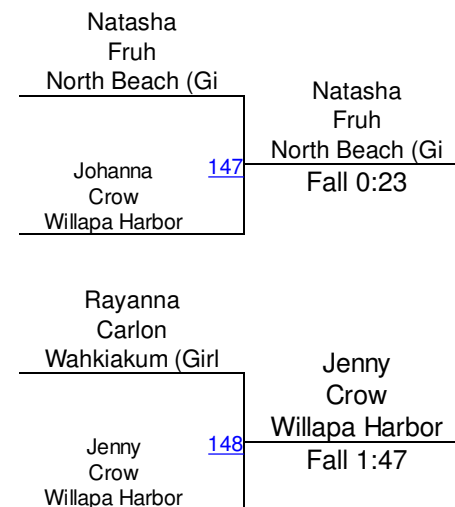

Round 3

S. Arcury (Centralia (Girls))
1ST

C. Nece (Tenino (Girls))
2ND

Napavine Tiger Classic

Girls 170

Round 1

Round 2

Round 3

J. Christan (Centralia (Girls))
1ST

Y. Rodriguez (Tenino (Girls))
2ND

Napavine Tiger Classic

Girls 190

Round 1

Round 2

Round 3

N. Fruh (North Beach (Girls))

1ST

J. Crow (Willapa Harbor (Girls))

2ND

R. Carlon (Wahkiakum (Girls))

3RD

J. Crow (Willapa Harbor (Girls))

4TH

Napavine Tiger Classic