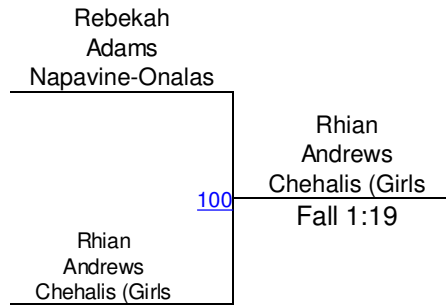

T. Madsen (Chehalis (Girls))
3RD

Napavine Tiger Classic

Girls 135

Round 1

Round 2

Round 3

J. Palmer (Chehalis (Girls))
1ST

R. Andrews (Chehalis (Girls))
2ND

R. Adams (Napavine-Onalaska (Girls))
3RD

Napavine Tiger Classic

Girls 140-145

Round 1

Round 2

Round 3

K. Bornstein (Napavine-Onalaska (Girls))

1ST