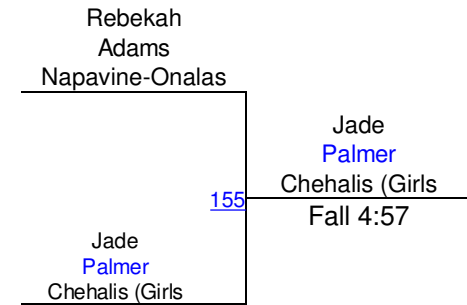

A. Dodd (Chehalis (Girls))
4TH

Napavine Tiger Classic

Girls 130

Round 1

Round 2

Round 3

S. Teitzel (Centralia (Girls))
1ST

B. Bergeson (Napavine-Onalaska (Girls))
2ND

T. Madsen (Chehalis (Girls))
3RD

Napavine Tiger Classic

Girls 135

Round 1

Round 2

Round 3

J. Palmer (Chehalis (Girls))
1ST

R. Andrews (Chehalis (Girls))
2ND

R. Adams (Napavine-Onalaska (Girls))
3RD

Napavine Tiger Classic

Girls 140-145

Round 1

Round 2

Round 3

K. Bornstein (Napavine-Onalaska (Girls))

1ST