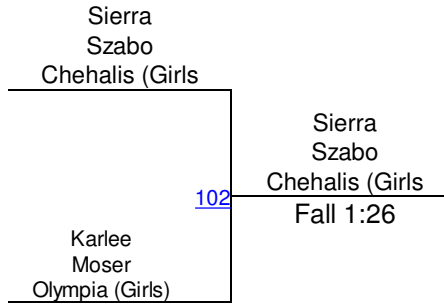

Napavine Tiger Classic

Girls 235

Round 1

Round 2

Round 3

S. Szabo (Chehalis (Girls))
1ST

K. Moser (Olympia (Girls))
2ND

R. Wilson (Chehalis (Girls))
3RD