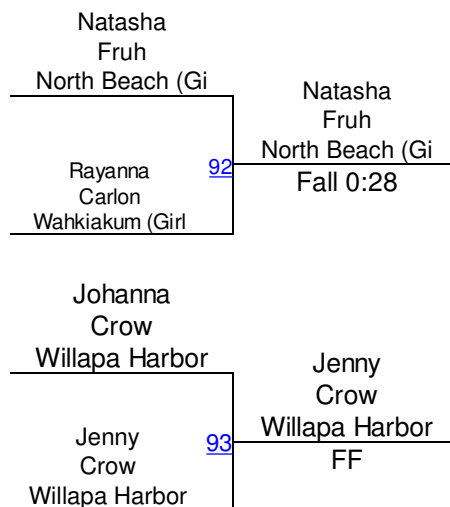

Round 3

S. Arcury (Centralia (Girls))
1ST

C. Nece (Tenino (Girls))
2ND

Napavine Tiger Classic

Girls 170

Round 1

Round 2

Round 3

J. Christan (Centralia (Girls))
1ST

Y. Rodriguez (Tenino (Girls))
2ND

Napavine Tiger Classic

Girls 190

Round 1

Round 2

Round 3

N. Fruh (North Beach (Girls))

1ST

J. Crow (Willapa Harbor (Girls))

2ND

R. Carlon (Wahkiakum (Girls))

3RD

J. Crow (Willapa Harbor (Girls))

4TH

Napavine Tiger Classic