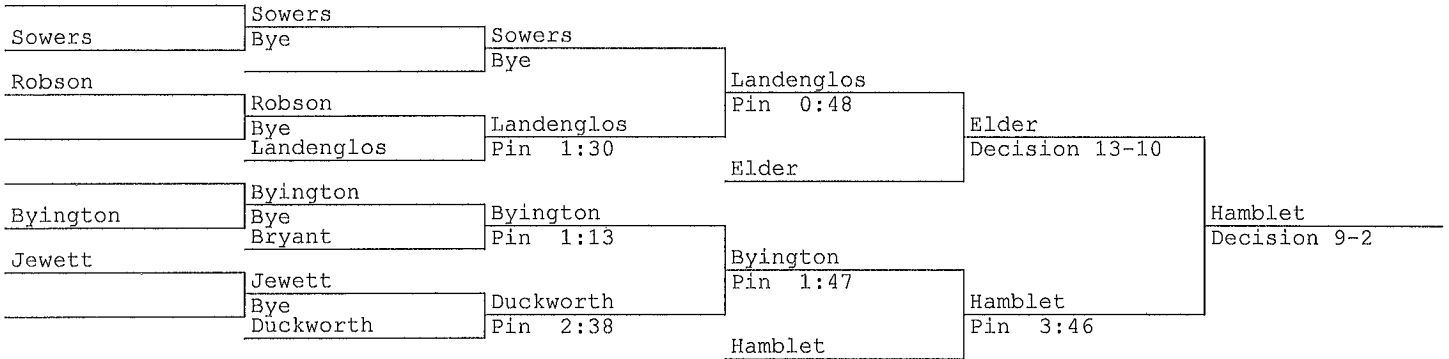

Bash at the Beach '16
145 lbs

1	Braxton Dowell-Adna	Dowell			
16		Bye			
9	Bobby Rowe-Aberdeen	Rowe	Rowe		
8	Brian Christman-Tenino	Pin 0:47	Pin 4:42		
5	Austin Stahl-Klahowya	Stahl		Rowe	
12	JV Brody Trader-Aberdeen	Pin 1:36		Pin 3:39	
13	JV Levi Becker-Adna	Whiteside	Stahl		
4	Dawson Whiteside-Knappa	Pin 3:49	Pin 1:28		
3	Cosmo Silver-Ocosta	Silver			Rowe
14		Bye			Decision 5-3
11	JV Dallas McKinney-Klahowya	McKinney	Silver		
6	Seth Angelovich-Willapa Harbor	Pin 5:26	Pin 1:12		
7	Trevor Meier-Shelton	Meier		Klinger	
10	JV C. McKinney-Klahowya	Pin 0:47		Pin 1:33	
15		Klinger	Klinger		
2	Carson Klinger-Montesano	Bye	Pin 0:42		

Christman	Christman	Meier			
	Bye	Decision 6-4			
Trader	Becker	McKinney	McKinney		
	Pin 2:32	Decision 14-3			
Becker	McKinney	Decision 5-3	Stahl		
			Pin 2:45		
Angelovich	Angelovich	Whiteside	Stahl		
	Bye	Pin 2:06			
McKinney	Whiteside				Dowell
					Decision 7-3
	McKinney	Dowell	Dowell		
	Bye	Decision 7-3			
	Dowell	Pin 1:47	Dowell		
			Pin 2:52		
			Silver		

McKinney
Silver

Bash at the Beach '16
152 lbs

Landenglos
Byington