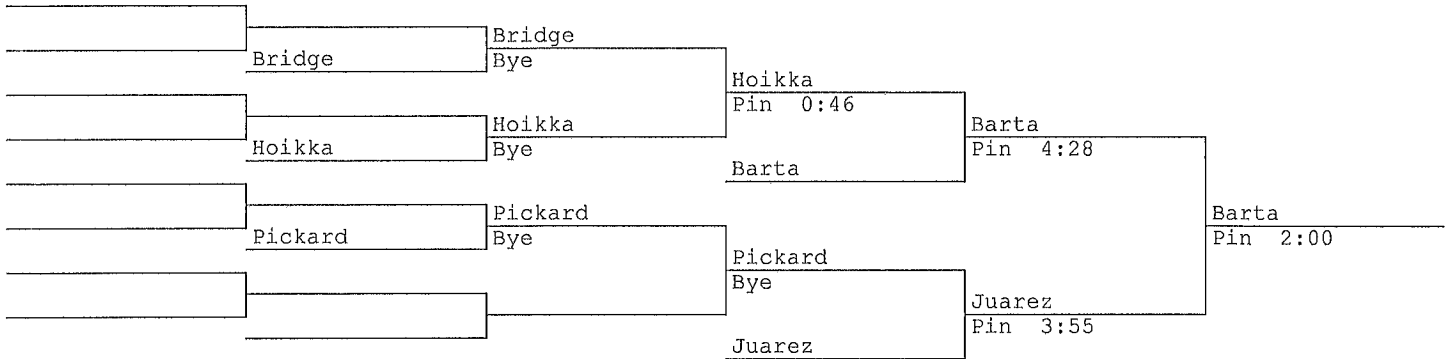

McKinney
Silver

Bash at the Beach '16
152 lbs

Landenglos
Byington

Bash at the Beach '16
160 lbs

Loose
Murdoch

Bash at the Beach '16
170 lbs

McEntraffer
Gilman

Bash at the Beach '16
182 lbs