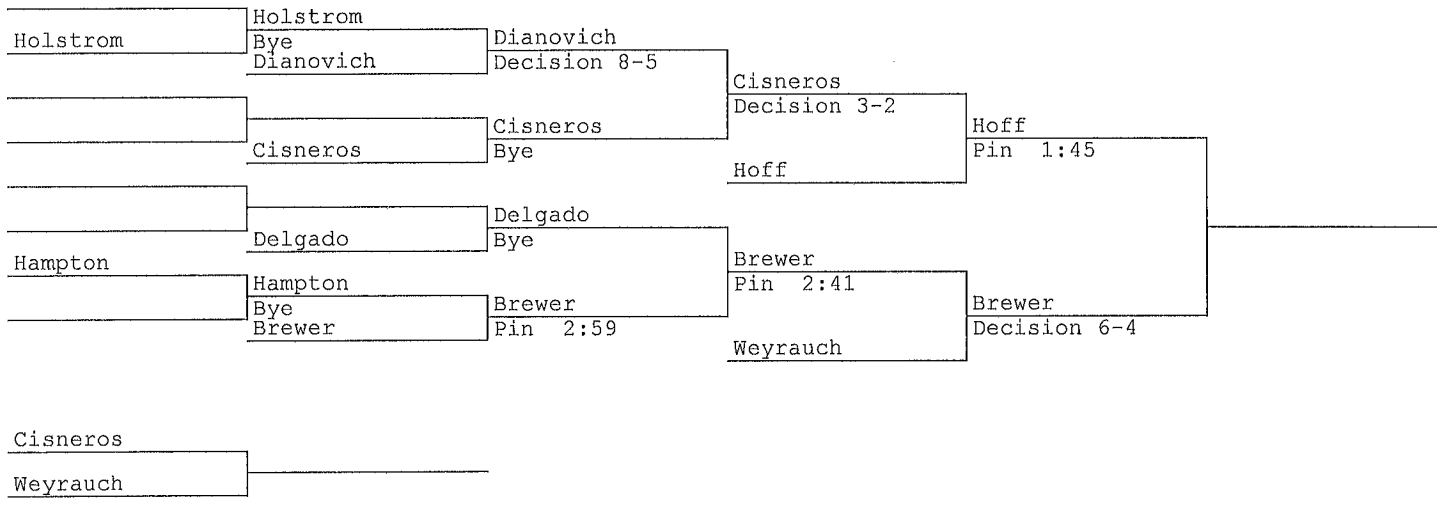

McKinney
Silver

Bash at the Beach '16
152 lbs

Landenglos
Byington

Bash at the Beach '16
160 lbs

Loose
Murdoch

Bash at the Beach '16
170 lbs

McEntraffer
Gilman

Bash at the Beach '16
182 lbs

Hoikka
Pickard

Bash at the Beach '16
220 lbs

Vandergriff

Patterson

1	Taylor Rupe-Montesano	Rupe			
16		Bye			
9			Rupe		
8	Ruth Perales-Willapa Harbor	Perales	Pin 0:15		
		Bye			
5	Chris Greene-Klahowya	Greene		Rupe	
12		Bye		Pin 2:44	
13			Greene		
4	Justin Perdew-Knappa	Perdew	Pin 2:40		
		Bye			
3	Riley Lambert-Shelton	Lambert			Rupe
14		Bye			Decision 7-2
11			Lambert		
6	Seth Bridge-North Beach	Bridge	Pin 0:50		
		Bye			
7	Skylar Murray-Aberdeen	Murray		Helman	
10		Bye		Pin 0:54	
15			Helman		
2	Daniel Helman-Ocosta	Helman	Pin 3:05		
		Bye			