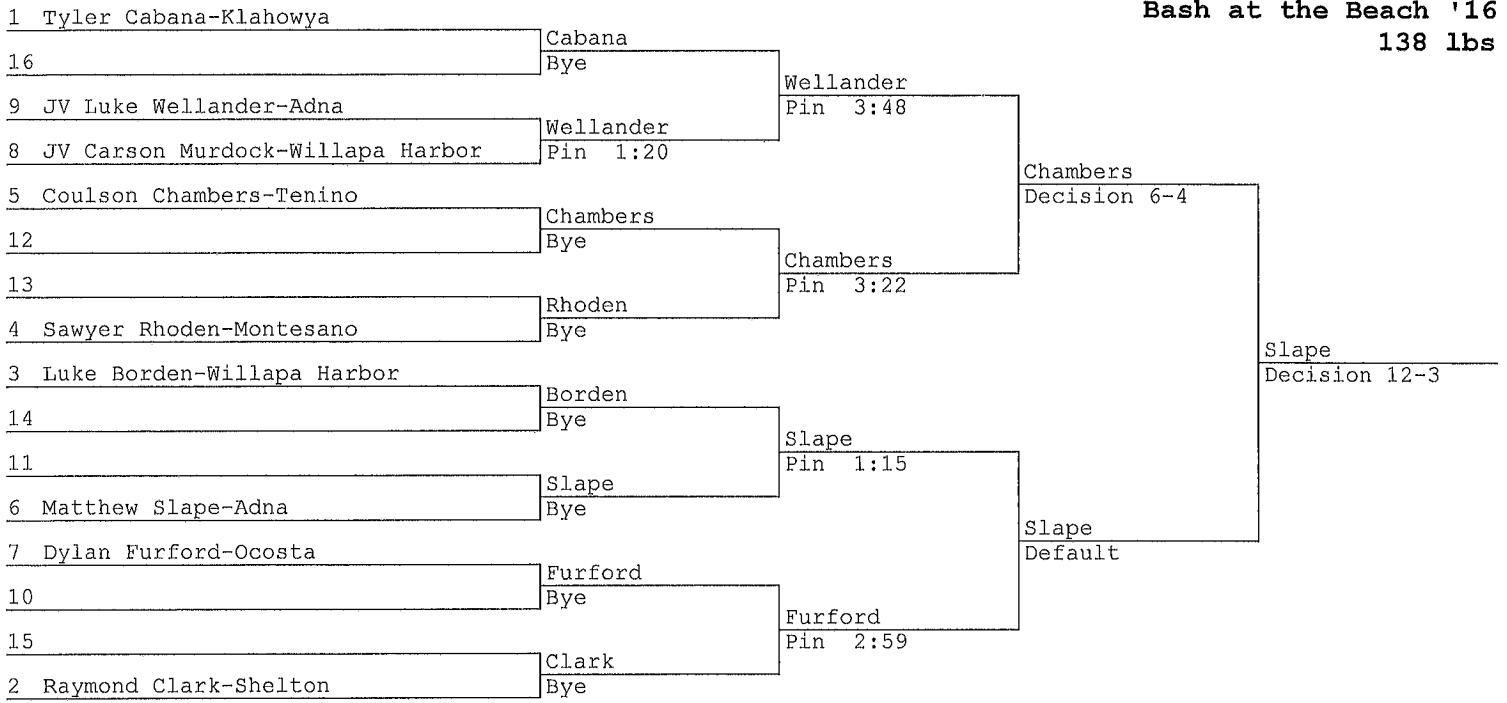

Wellander
Furford

Bash at the Beach '16
145 lbs

1	Braxton Dowell-Adna	Dowell			
16		Bye			
9	Bobby Rowe-Aberdeen	Rowe	Rowe		
8	Brian Christman-Tenino	Pin 0:47	Pin 4:42		
5	Austin Stahl-Klahowya	Stahl		Rowe	
12	JV Brody Trader-Aberdeen	Pin 1:36		Pin 3:39	
13	JV Levi Becker-Adna	Whiteside	Stahl		
4	Dawson Whiteside-Knappa	Pin 3:49	Pin 1:28		
3	Cosmo Silver-Ocosta	Silver			Rowe
14		Bye			Decision 5-3
11	JV Dallas McKinney-Klahowya	McKinney	Silver		
6	Seth Angelovich-Willapa Harbor	Pin 5:26	Pin 1:12		
7	Trevor Meier-Shelton	Meier		Klinger	
10	JV C. McKinney-Klahowya	Pin 0:47		Pin 1:33	
15		Klinger	Klinger		
2	Carson Klinger-Montesano	Bye	Pin 0:42		

Christman	Christman	Meier			
	Bye	Decision 6-4			
Trader	Becker	McKinney	McKinney		
	Pin 2:32	Decision 14-3			
Becker	McKinney	Decision 5-3	Stahl		
			Pin 2:45		
Angelovich	Angelovich	Whiteside	Stahl		
	Bye	Pin 2:06			
McKinney	Whiteside				Dowell
					Decision 7-3
	McKinney	Dowell	Dowell		
	Bye	Decision 7-3			
	Dowell	Pin 1:47	Dowell		
			Pin 2:52		
			Silver		

McKinney
Silver