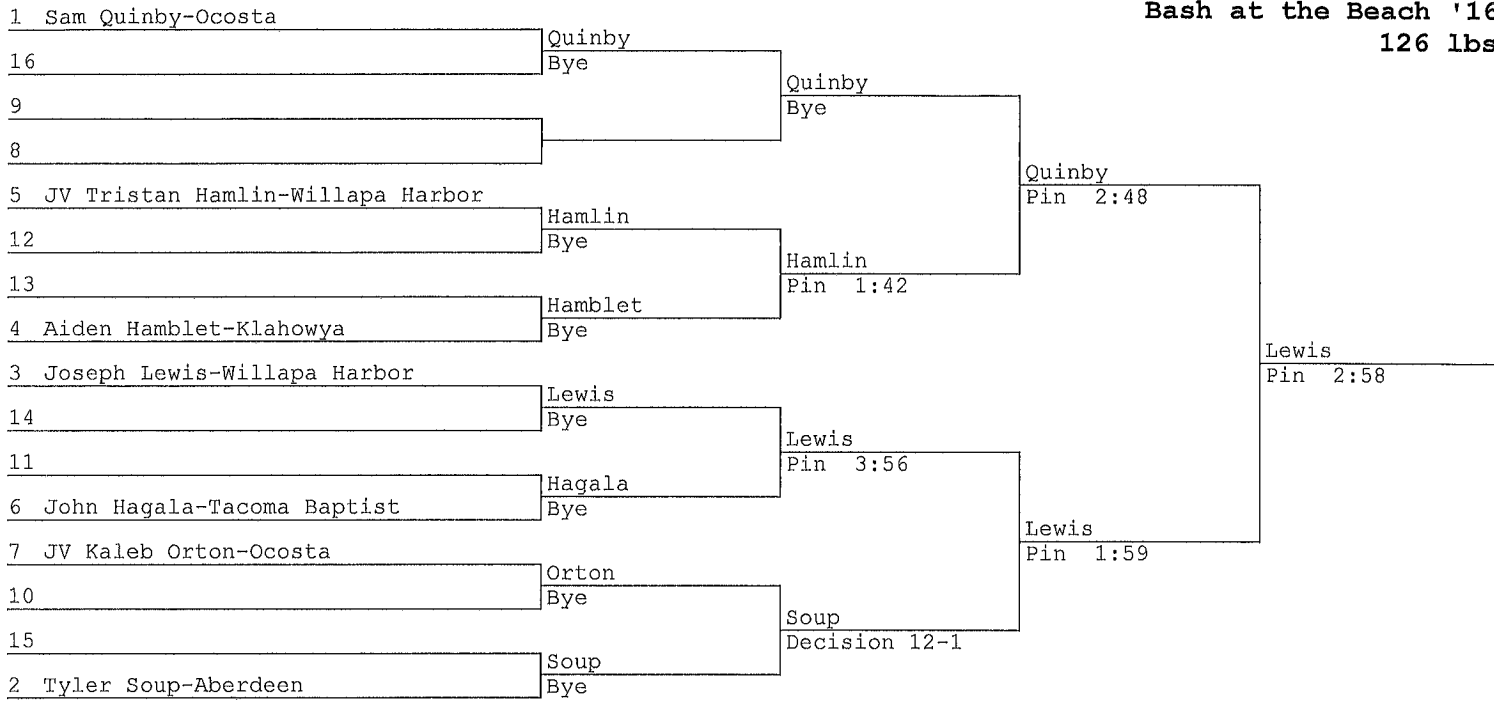

Bash at the Beach '16
113 lbs

Hobbs
Filby

Bash at the Beach '16
120 lbs

1 Jacob Ellefson-Montesano	Ellefson			
16	Bye		Ellefson	
9 JV Daniel Quinby-Ocosta	Chambers		Pin 1:23	
8 Dalton Chambers-Tenino	Pin 3:06			
5 Mason Clark-Klahowya	Clark		Ellefson	
12 JV Preston Lawhead-Willapa Harbor	Pin 5:02		Pin 5:32	
13 JV Jason Lewis-Wahkiakum	Salazar		Salazar	
4 Edgar Salazar-Aberdeen	Pin 0:32		Pin 1:49	
3 JV Karson Isakson-Willapa Harbor	Isakson			Ellefson
14	Bye			Decision 4-1
11 JV Branden Fleury-Aberdeen	Ye		Ye	
6 Jimmy Ye-Shelton	Pin 3:33		Pin 3:34	
7 Jacob Creed-Wahkiakum	Jordan			Rutzer
10 Jack Jordan-Willapa Harbor	Pin 0:56			Pin 1:07
15	Rutzer			Rutzer
2 Cole Rutzer-Ocosta	Bye			Pin 1:07
				Decision 7-2

Quinby	Quinby	Jordan		
	Bye	Pin 0:23		
Lawhead	Jordan		Jordan	
			Pin 2:07	
Lewis	Lawhead	Isakson		Salazar
	Pin 2:40	Pin 0:32		Decision 6-0
	Isakson		Salazar	
Fleury	Fleury	Clark		
	Bye	Pin 5:06		
Creed	Clark		Clark	
			Pin 3:37	
	Creed	Chambers		Clark
	Bye	Pin 2:49		Pin 3:17
	Chambers		Ye	
Jordan				
Ye				

Bash at the Beach '16
126 lbs

Willis
Balzer

Wellander
Furford

Bash at the Beach '16
145 lbs

1	Braxton Dowell-Adna	Dowell			
16		Bye			
9	Bobby Rowe-Aberdeen	Rowe	Rowe		
8	Brian Christman-Tenino	Pin 0:47	Pin 4:42		
5	Austin Stahl-Klahowya	Stahl		Rowe	
12	JV Brody Trader-Aberdeen	Pin 1:36		Pin 3:39	
13	JV Levi Becker-Adna	Whiteside	Stahl		
4	Dawson Whiteside-Knappa	Pin 3:49	Pin 1:28		
3	Cosmo Silver-Ocosta	Silver			Rowe
14		Bye			Decision 5-3
11	JV Dallas McKinney-Klahowya	McKinney	Silver		
6	Seth Angelovich-Willapa Harbor	Pin 5:26	Pin 1:12		
7	Trevor Meier-Shelton	Meier		Klinger	
10	JV C. McKinney-Klahowya	Pin 0:47		Pin 1:33	
15		Klinger	Klinger		
2	Carson Klinger-Montesano	Bye	Pin 0:42		