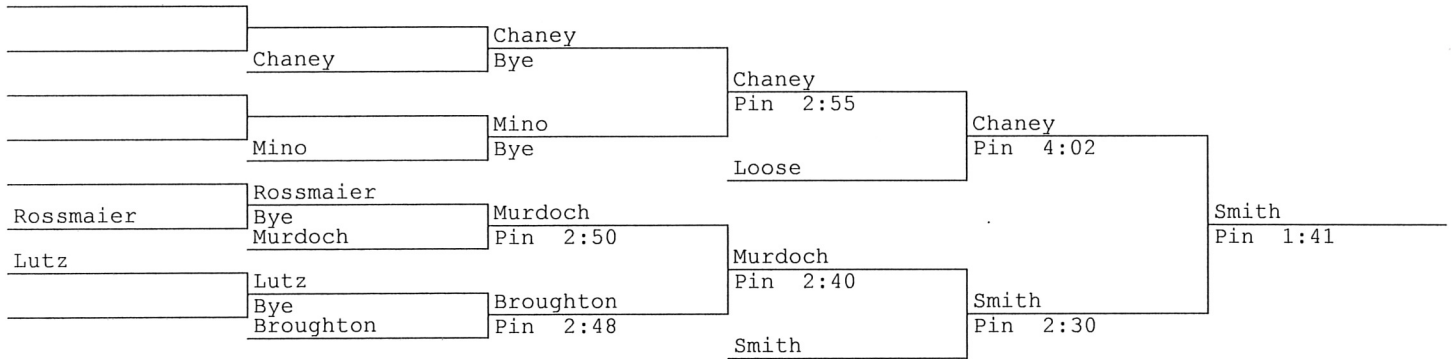

Bash at the Beach '16
160 lbs

Loose
Murdoch