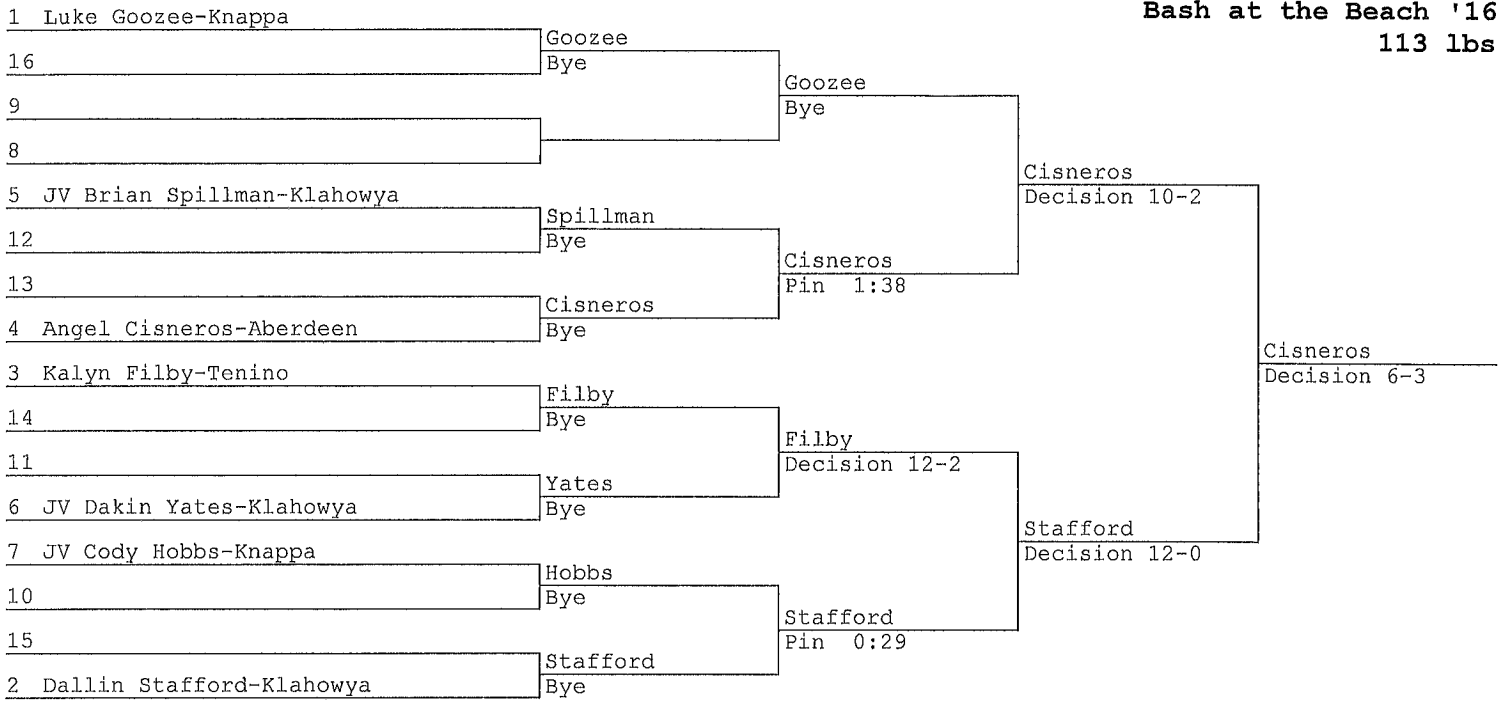

Bash at the Beach '16
113 lbs

Hobbs
Filby

Bash at the Beach '16
120 lbs

1 Jacob Ellefson-Montesano	Ellefson			
16	Bye		Ellefson	
9 JV Daniel Quinby-Ocosta	Chambers		Pin 1:23	
8 Dalton Chambers-Tenino	Pin 3:06			
5 Mason Clark-Klahowya	Clark		Ellefson	
12 JV Preston Lawhead-Willapa Harbor	Pin 5:02		Pin 5:32	
13 JV Jason Lewis-Wahkiakum	Salazar		Salazar	
4 Edgar Salazar-Aberdeen	Pin 0:32		Pin 1:49	
3 JV Karson Isakson-Willapa Harbor	Isakson			Ellefson
14	Bye			Decision 4-1
11 JV Branden Fleury-Aberdeen	Ye		Ye	
6 Jimmy Ye-Shelton	Pin 3:33		Pin 3:34	
7 Jacob Creed-Wahkiakum	Jordan			Rutzer
10 Jack Jordan-Willapa Harbor	Pin 0:56			Pin 1:07
15	Rutzer			Rutzer
2 Cole Rutzer-Ocosta	Bye			Pin 1:07
				Decision 7-2

Quinby	Quinby	Jordan		
	Bye	Pin 0:23		
Lawhead	Jordan		Jordan	
			Pin 2:07	
Lewis	Lawhead	Isakson		Salazar
	Pin 2:40	Pin 0:32		Decision 6-0
	Isakson		Salazar	
Fleury	Fleury	Clark		
	Bye	Pin 5:06		
Creed	Clark		Clark	
			Pin 3:37	
	Creed	Chambers		Clark
	Bye	Pin 2:49		Pin 3:17
	Chambers		Ye	
Jordan				
Ye				