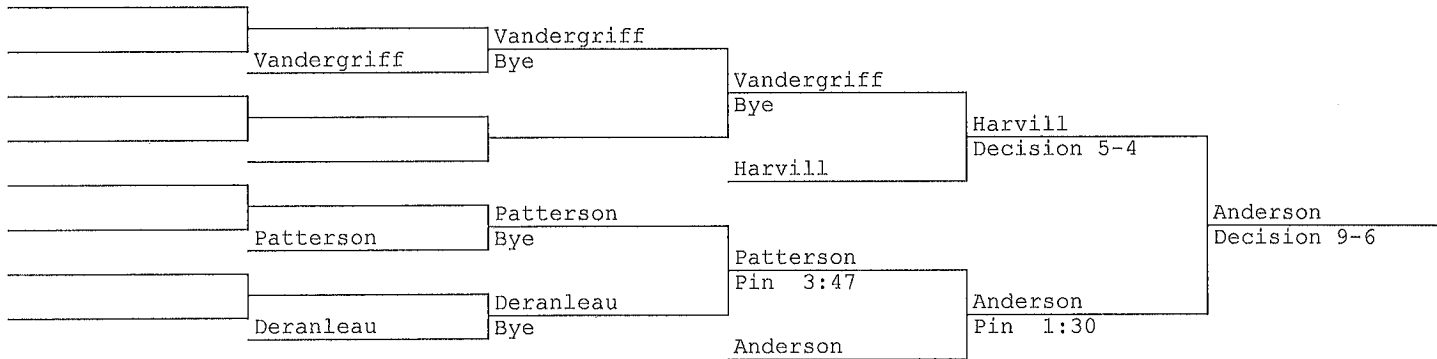

Bash at the Beach '16
220 lbs

Vandergriff

Patterson

1	Taylor Rupe-Montesano	Rupe			
16		Bye			
9			Rupe		
8	Ruth Perales-Willapa Harbor	Perales	Pin 0:15		
		Bye			
5	Chris Greene-Klahowya	Greene		Rupe	
12		Bye		Pin 2:44	
13			Greene		
4	Justin Perdew-Knappa	Perdew	Pin 2:40		
		Bye			
3	Riley Lambert-Shelton	Lambert			Rupe
14		Bye			Decision 7-2
11			Lambert		
6	Seth Bridge-North Beach	Bridge	Pin 0:50		
		Bye			
7	Skylar Murray-Aberdeen	Murray		Helman	
10		Bye		Pin 0:54	
15			Helman		
2	Daniel Helman-Ocosta	Helman	Pin 3:05		
		Bye			

		Murray			
	Murray	Bye			
			Bridge		
			Pin 2:56		
	Bridge	Bridge		Bridge	
		Bye		Pin 2:10	
			Greene		
	Perdew	Perdew			Bridge
		Bye			Pin 5:29
			Perdew		
			Pin 2:27		
	Perales	Perales		Lambert	
		Bye		Pin 0:21	
			Lambert		

Greene
Perdew