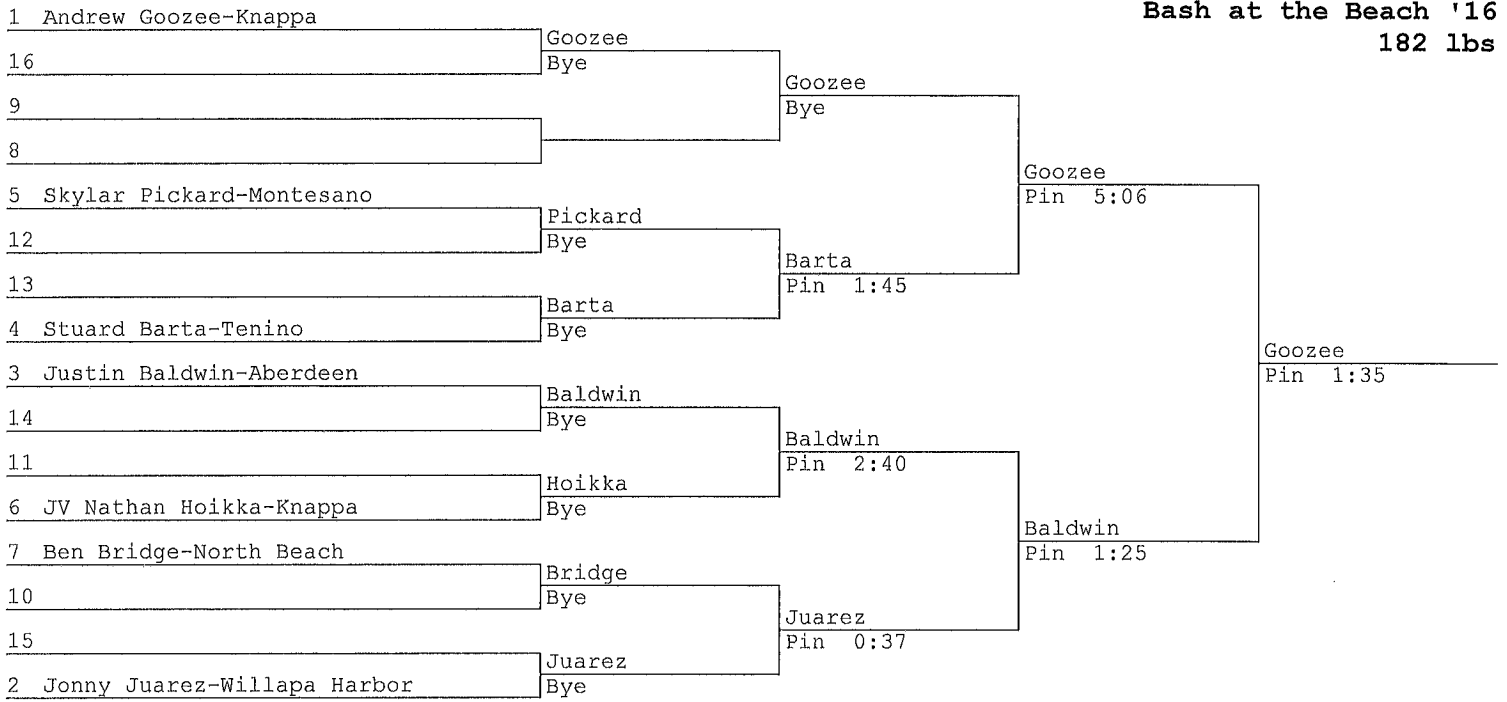

McKinney
Silver

Bash at the Beach '16
152 lbs

Landenglos
Byington

Bash at the Beach '16
160 lbs

Loose
Murdoch

Bash at the Beach '16
170 lbs

McEntraffer
Gilman

Bash at the Beach '16
182 lbs

Hoikka
Pickard

Bash at the Beach '16
220 lbs

Vandergriff

Patterson

1	Taylor Rupe-Montesano	Rupe			
16		Bye			
9			Rupe		
8	Ruth Perales-Willapa Harbor	Perales	Pin 0:15		
		Bye			
5	Chris Greene-Klahowya	Greene		Rupe	
12		Bye		Pin 2:44	
13			Greene		
4	Justin Perdew-Knappa	Perdew	Pin 2:40		
		Bye			
3	Riley Lambert-Shelton	Lambert			Rupe
14		Bye			Decision 7-2
11			Lambert		
6	Seth Bridge-North Beach	Bridge	Pin 0:50		
		Bye			
7	Skylar Murray-Aberdeen	Murray		Helman	
10		Bye		Pin 0:54	
15			Helman		
2	Daniel Helman-Ocosta	Helman	Pin 3:05		
		Bye			