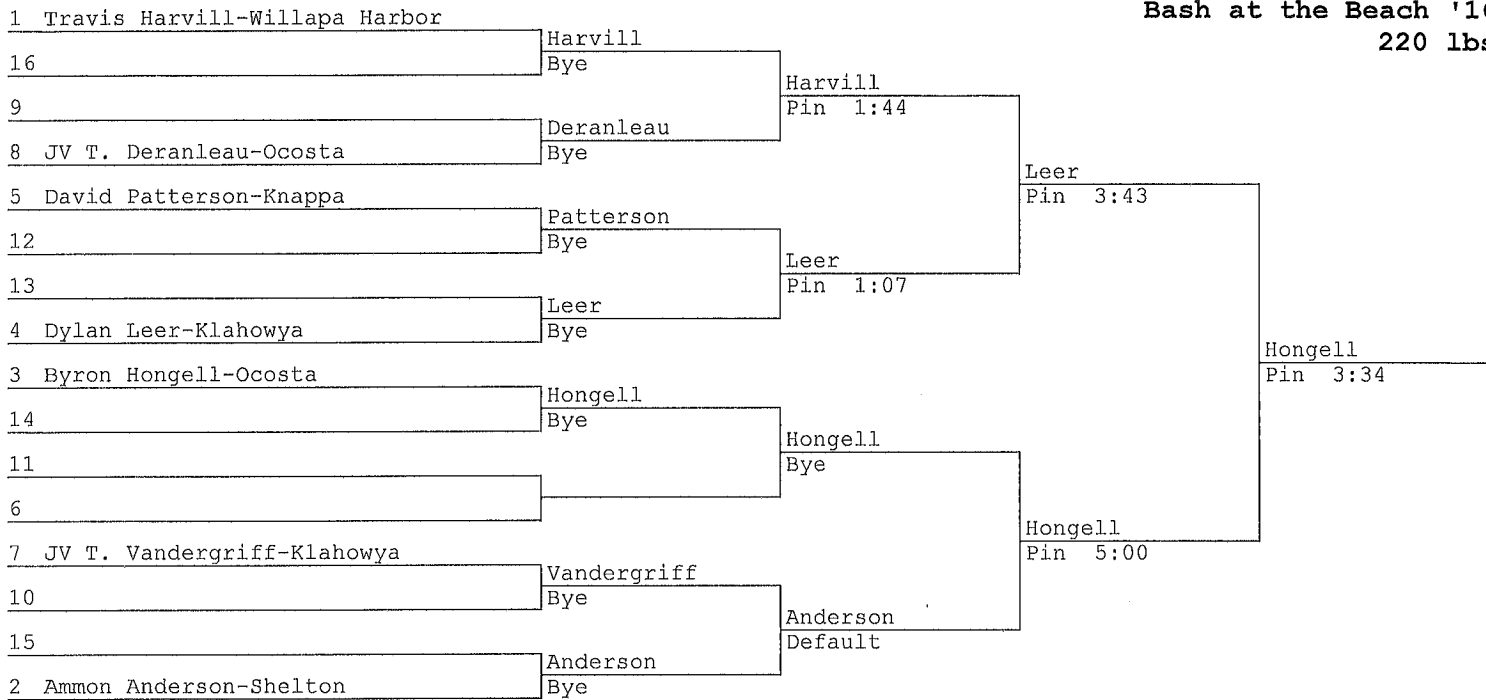

Bash at the Beach '16
220 lbs

Vandergriff

Patterson

1	Taylor Rupe-Montesano	Rupe			
16		Bye			
9			Rupe		
8	Ruth Perales-Willapa Harbor	Perales	Pin 0:15		
		Bye			
5	Chris Greene-Klahowya	Greene		Rupe	
12		Bye		Pin 2:44	
13			Greene		
4	Justin Perdew-Knappa	Perdew	Pin 2:40		
		Bye			
3	Riley Lambert-Shelton	Lambert			Rupe
14		Bye			Decision 7-2
11			Lambert		
6	Seth Bridge-North Beach	Bridge	Pin 0:50		
		Bye			
7	Skylar Murray-Aberdeen	Murray		Helman	
10		Bye		Pin 0:54	
15			Helman		
2	Daniel Helman-Ocosta	Helman	Pin 3:05		
		Bye			

		Murray			
	Murray	Bye			
			Bridge		
			Pin 2:56		
	Bridge	Bridge		Bridge	
		Bye		Pin 2:10	
			Greene		
	Perdew	Perdew			Bridge
		Bye			Pin 5:29
			Perdew		
			Pin 2:27		
	Perales	Perales		Lambert	
		Bye		Pin 0:21	
			Lambert		

Greene
Perdew