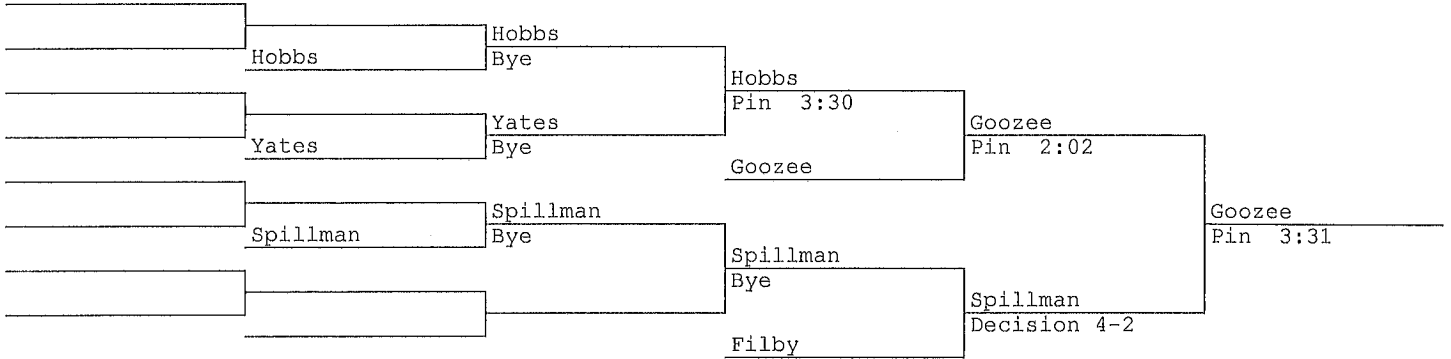

Bash at the Beach '16
113 lbs

Hobbs
Filby

Bash at the Beach '16
120 lbs

1 Jacob Ellefson-Montesano	Ellefson			
16	Bye		Ellefson	
9 JV Daniel Quinby-Ocosta	Chambers		Pin 1:23	
8 Dalton Chambers-Tenino	Pin 3:06			
5 Mason Clark-Klahowya	Clark		Ellefson	
12 JV Preston Lawhead-Willapa Harbor	Pin 5:02		Pin 5:32	
13 JV Jason Lewis-Wahkiakum	Salazar		Salazar	
4 Edgar Salazar-Aberdeen	Pin 0:32		Pin 1:49	
3 JV Karson Isakson-Willapa Harbor	Isakson			Ellefson
14	Bye			Decision 4-1
11 JV Branden Fleury-Aberdeen	Ye		Ye	
6 Jimmy Ye-Shelton	Pin 3:33		Pin 3:34	
7 Jacob Creed-Wahkiakum	Jordan			Rutzer
10 Jack Jordan-Willapa Harbor	Pin 0:56			Pin 1:07
15	Rutzer			Rutzer
2 Cole Rutzer-Ocosta	Bye			Pin 1:07
				Decision 7-2

Quinby	Quinby	Jordan		
	Bye	Pin 0:23		
Lawhead	Jordan		Jordan	
			Pin 2:07	
Lewis	Lawhead	Isakson		Salazar
	Pin 2:40	Pin 0:32		Decision 6-0
	Isakson		Salazar	
Fleury	Fleury	Clark		
	Bye	Pin 5:06		
Creed	Clark		Clark	
			Pin 3:37	
	Creed	Chambers		Clark
	Bye	Pin 2:49		Pin 3:17
	Chambers		Ye	
Jordan				
Ye				