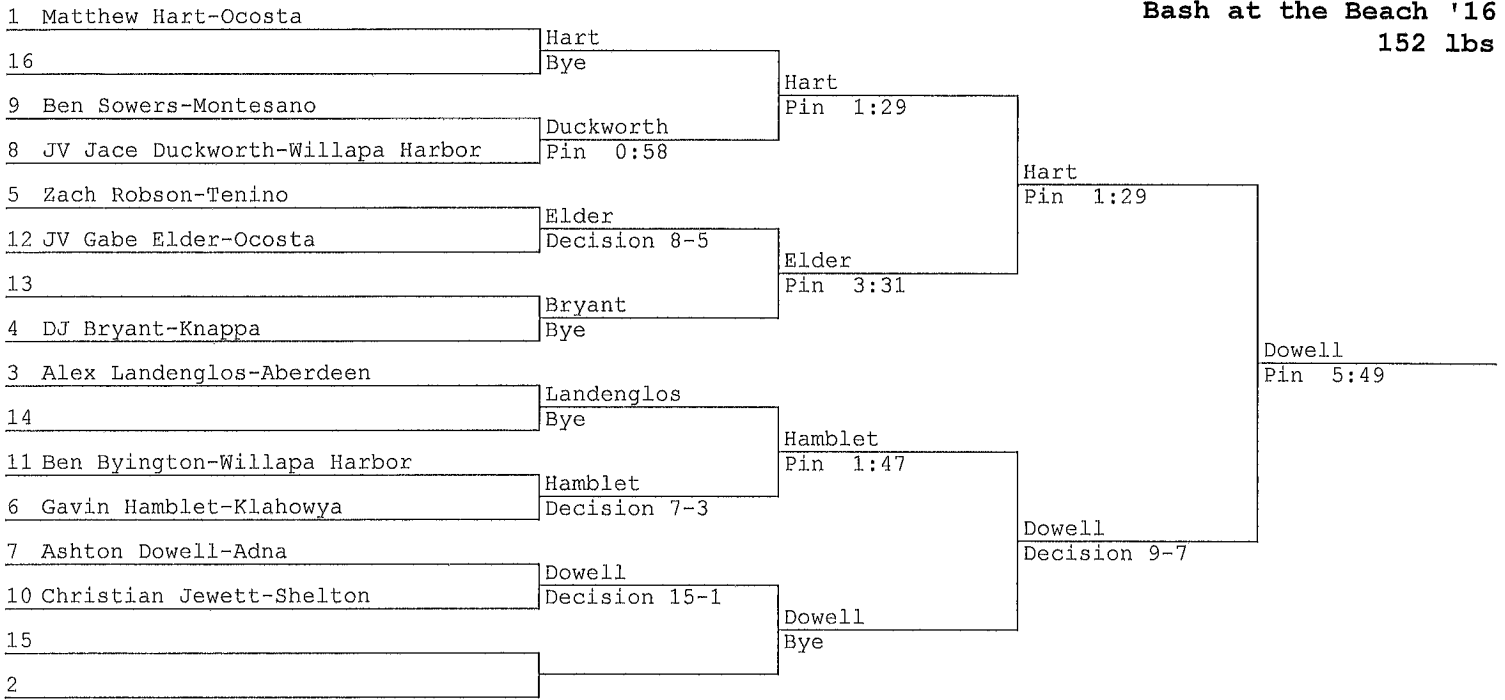

Bash at the Beach '16
145 lbs

1	Braxton Dowell-Adna	Dowell			
16		Bye			
9	Bobby Rowe-Aberdeen	Rowe	Rowe		
8	Brian Christman-Tenino	Pin 0:47	Pin 4:42		
5	Austin Stahl-Klahowya	Stahl		Rowe	
12	JV Brody Trader-Aberdeen	Pin 1:36		Pin 3:39	
13	JV Levi Becker-Adna	Whiteside	Stahl		
4	Dawson Whiteside-Knappa	Pin 3:49	Pin 1:28		
3	Cosmo Silver-Ocosta	Silver			Rowe
14		Bye			Decision 5-3
11	JV Dallas McKinney-Klahowya	McKinney	Silver		
6	Seth Angelovich-Willapa Harbor	Pin 5:26	Pin 1:12		
7	Trevor Meier-Shelton	Meier		Klinger	
10	JV C. McKinney-Klahowya	Pin 0:47		Pin 1:33	
15		Klinger	Klinger		
2	Carson Klinger-Montesano	Bye	Pin 0:42		

Christman	Christman	Meier			
	Bye	Decision 6-4			
Trader	Becker	McKinney	McKinney		
	Pin 2:32	Decision 14-3			
Becker	McKinney	Decision 5-3	Stahl		
			Pin 2:45		
Angelovich	Angelovich	Whiteside	Stahl		
	Bye	Pin 2:06			
McKinney	Whiteside				Dowell
					Decision 7-3
	McKinney	Dowell	Dowell		
	Bye	Decision 7-3			
	Dowell	Pin 1:47	Dowell		
			Pin 2:52		
			Silver		

McKinney
Silver

Bash at the Beach '16
152 lbs

Landenglos
Byington