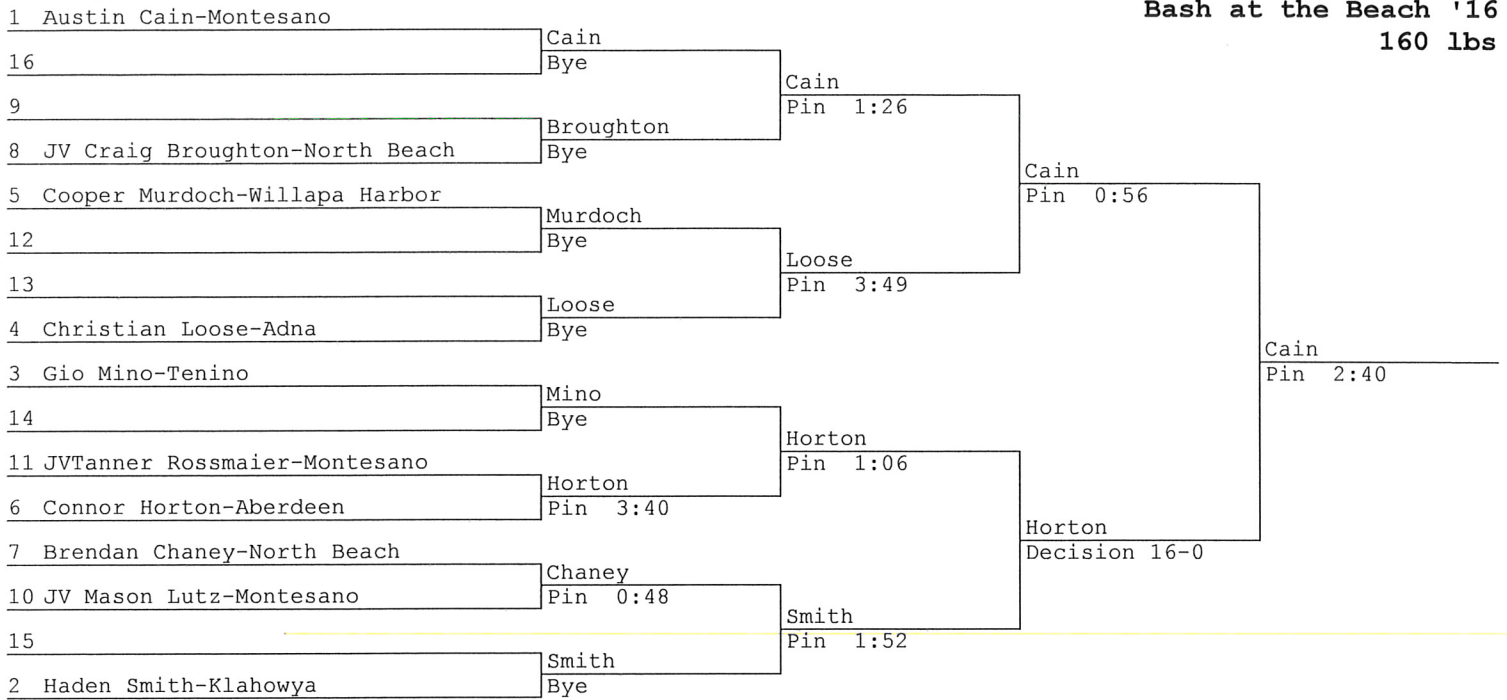

Bash at the Beach '16
160 lbs

Loose
Murdoch