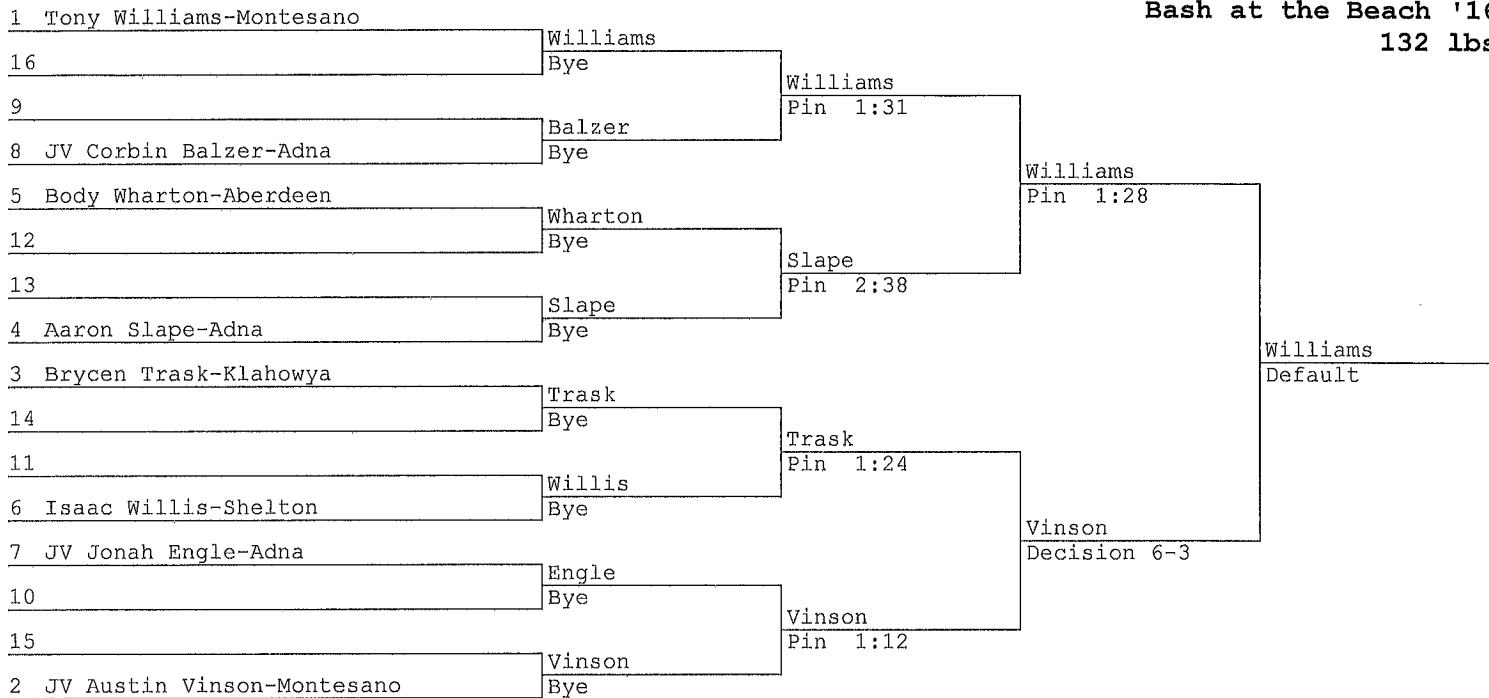

Willis
Balzer