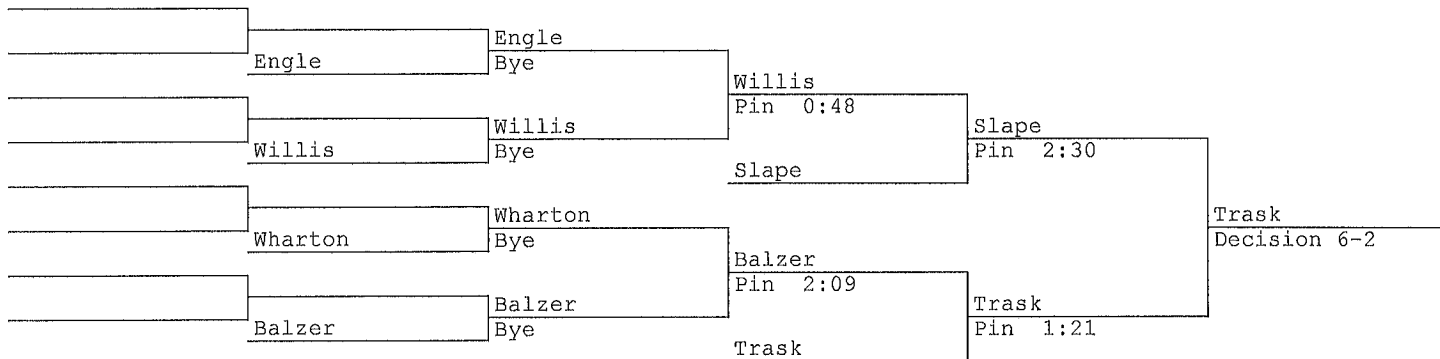

Willis
Balzer