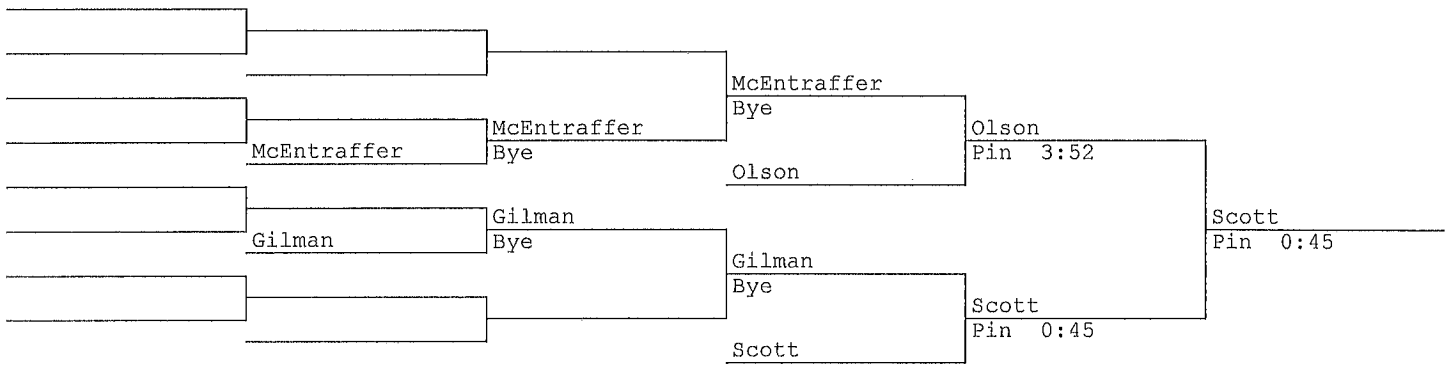

McKinney
Silver

Bash at the Beach '16
152 lbs

Landenglos
Byington

Bash at the Beach '16
160 lbs

Loose
Murdoch

Bash at the Beach '16
170 lbs

McEntraffer
Gilman

Bash at the Beach '16
182 lbs