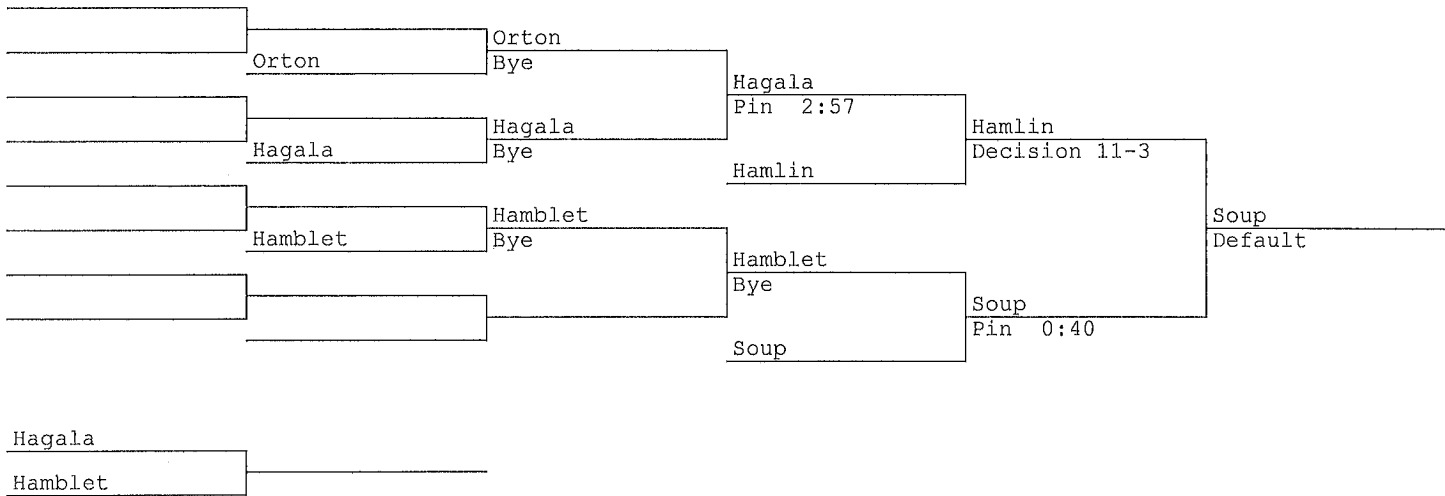

Bash at the Beach '16
126 lbs