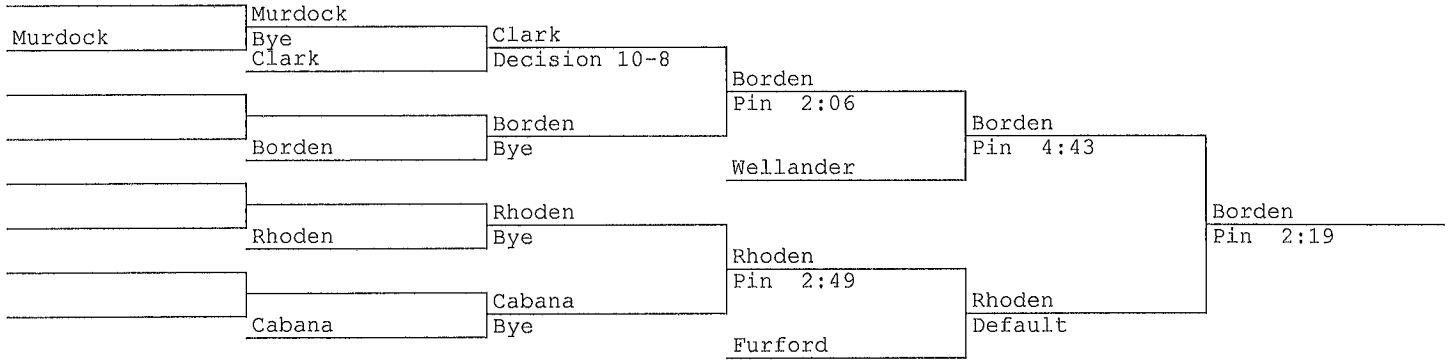

Wellander
Furford

Bash at the Beach '16
145 lbs

1	Braxton Dowell-Adna	Dowell			
16		Bye			
9	Bobby Rowe-Aberdeen	Rowe	Rowe		
8	Brian Christman-Tenino	Pin 0:47	Pin 4:42		
5	Austin Stahl-Klahowya	Stahl		Rowe	
12	JV Brody Trader-Aberdeen	Pin 1:36		Pin 3:39	
13	JV Levi Becker-Adna	Whiteside	Stahl		
4	Dawson Whiteside-Knappa	Pin 3:49	Pin 1:28		
3	Cosmo Silver-Ocosta	Silver			Rowe
14		Bye			Decision 5-3
11	JV Dallas McKinney-Klahowya	McKinney	Silver		
6	Seth Angelovich-Willapa Harbor	Pin 5:26	Pin 1:12		
7	Trevor Meier-Shelton	Meier		Klinger	
10	JV C. McKinney-Klahowya	Pin 0:47		Pin 1:33	
15		Klinger	Klinger		
2	Carson Klinger-Montesano	Bye	Pin 0:42		

Christman	Christman	Meier			
	Bye	Decision 6-4			
Trader	Becker	McKinney	McKinney		
	Pin 2:32	Decision 14-3			
Becker	McKinney	Decision 5-3	Stahl		
			Pin 2:45		
Angelovich	Angelovich	Whiteside	Stahl		
	Bye	Pin 2:06			
McKinney	Whiteside				Dowell
					Decision 7-3
	McKinney	Dowell	Dowell		
	Bye	Decision 7-3			
	Dowell	Pin 1:47	Dowell		
			Pin 2:52		
			Silver		

McKinney
Silver