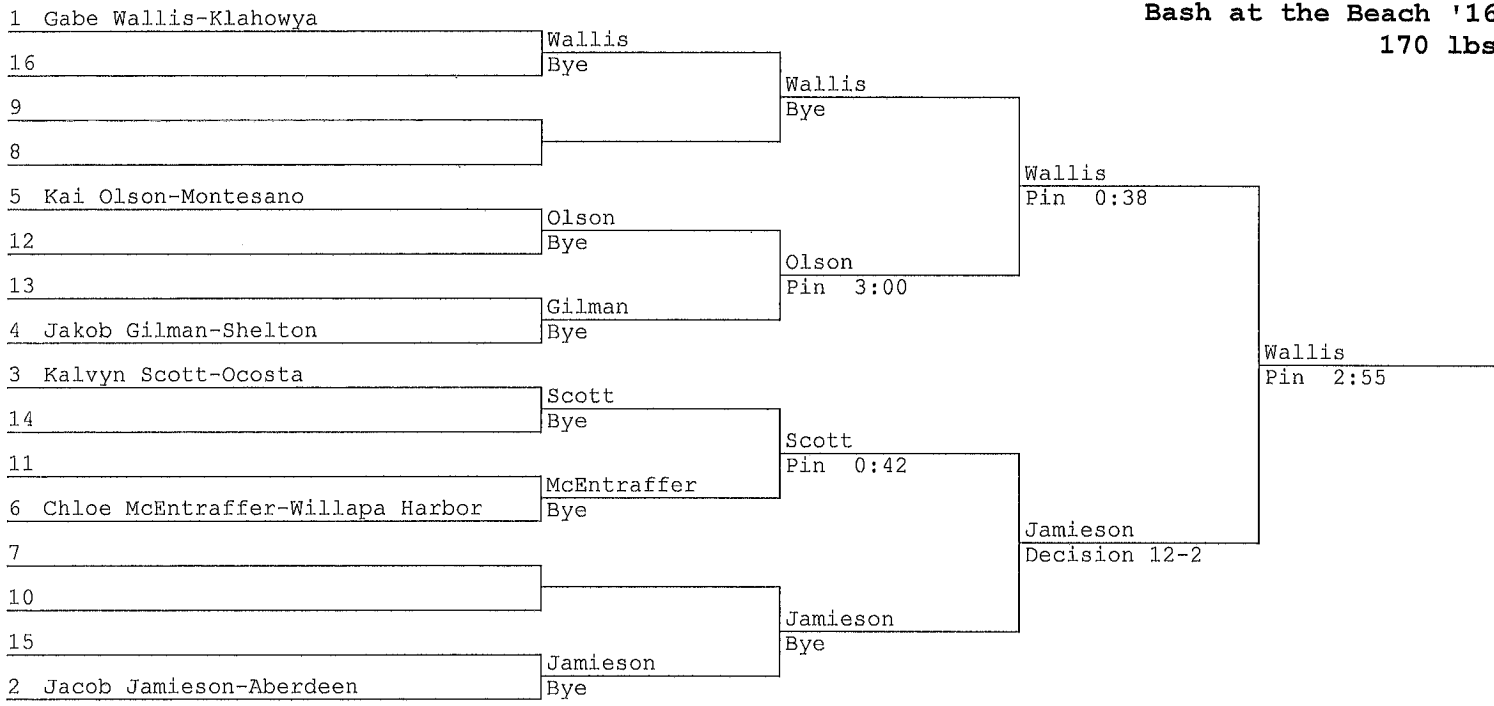

McKinney
Silver

Bash at the Beach '16
152 lbs

Landenglos
Byington

Bash at the Beach '16
160 lbs

Loose
Murdoch

Bash at the Beach '16
170 lbs

McEntraffer
Gilman

Bash at the Beach '16
182 lbs