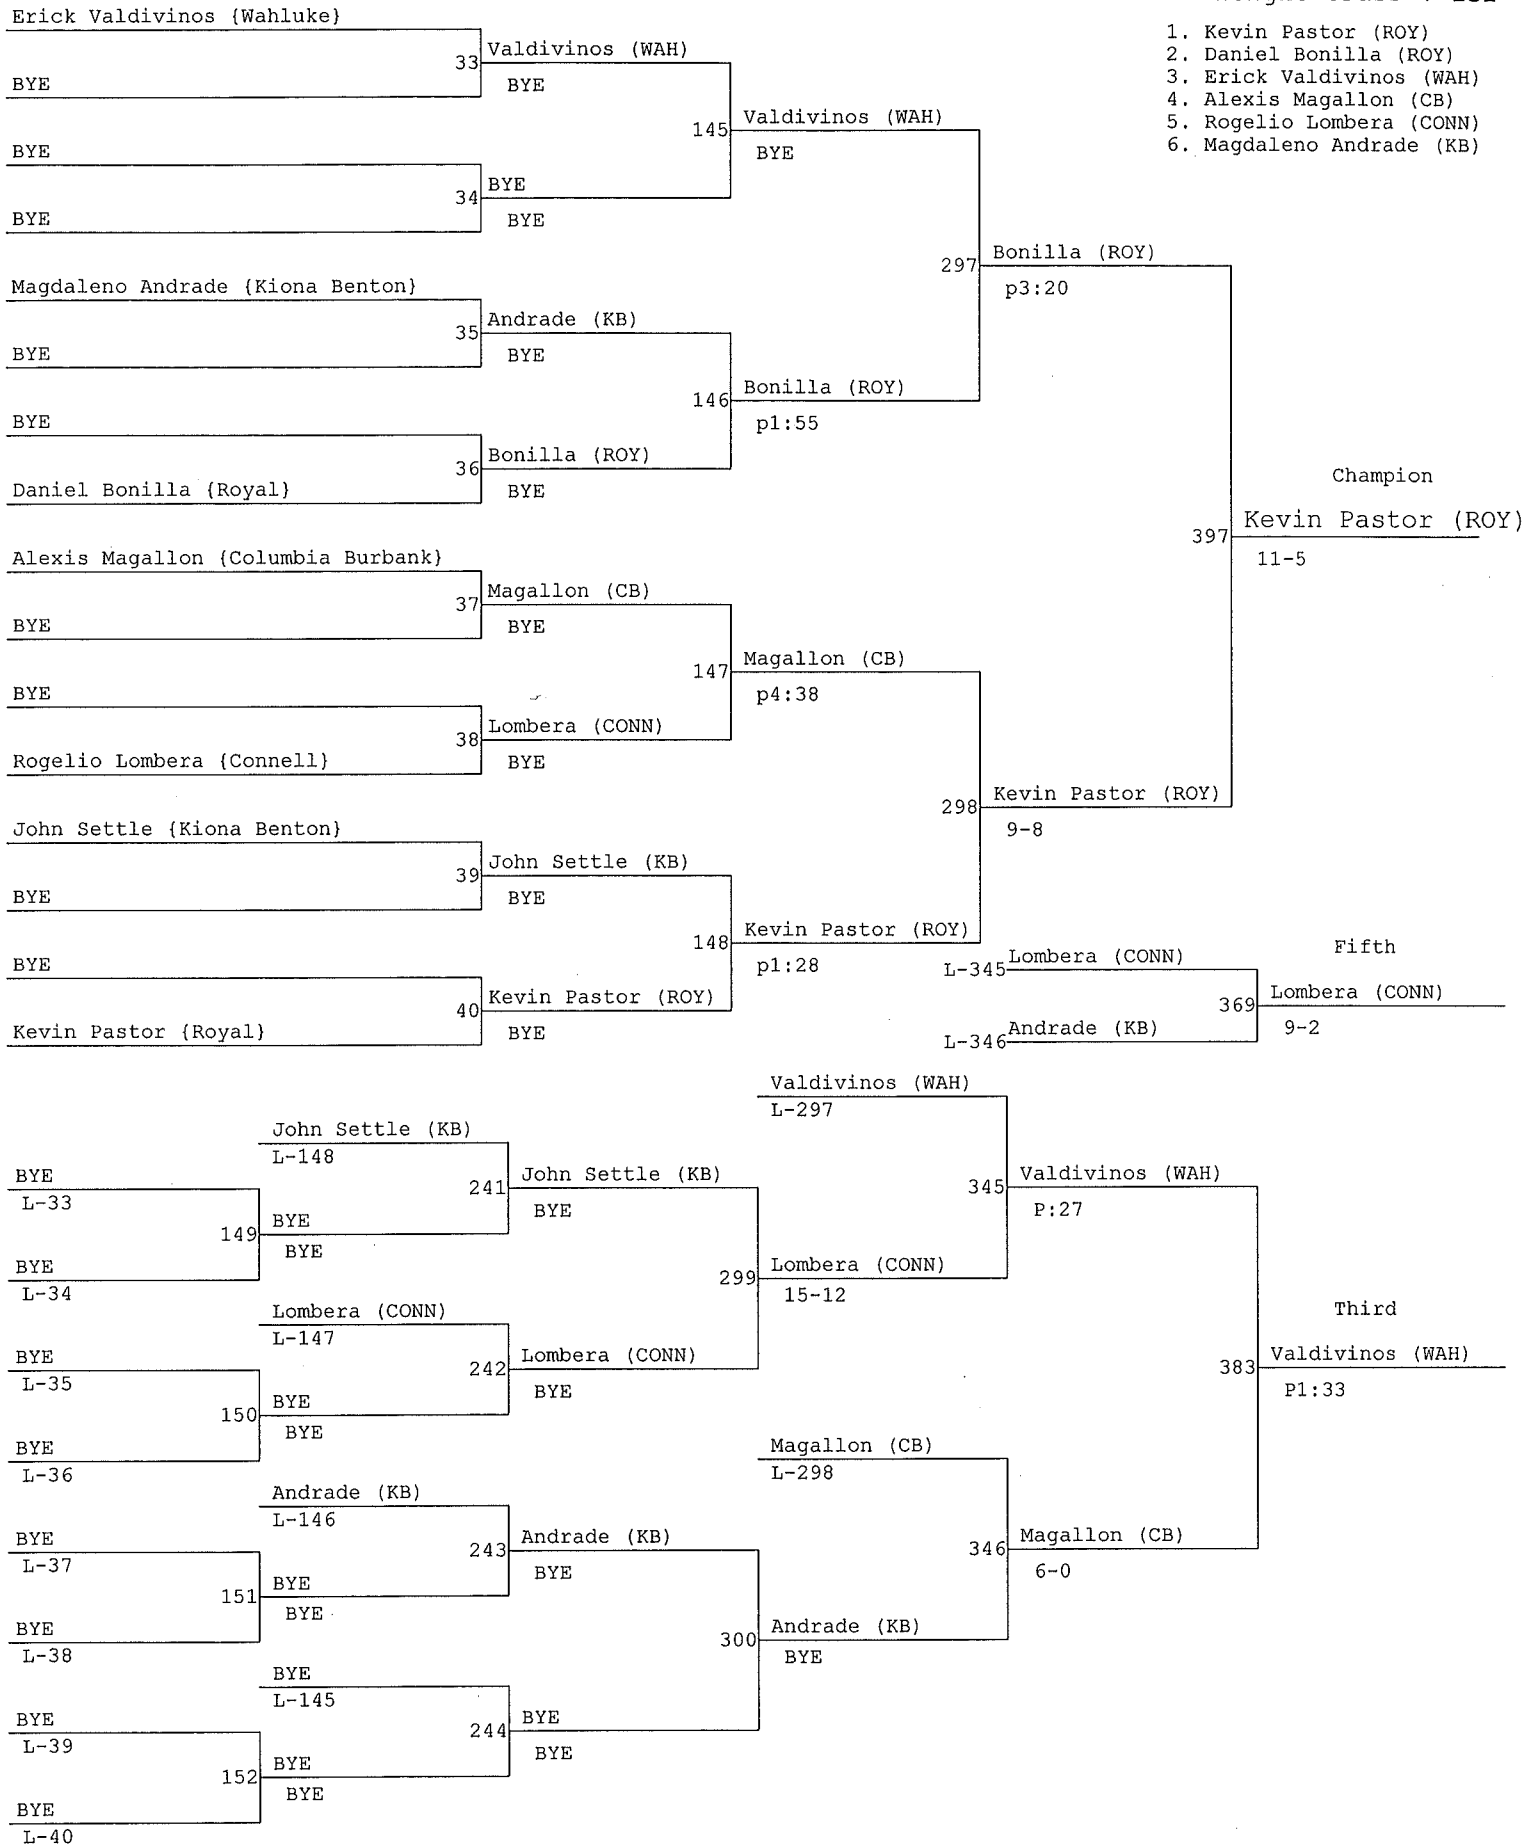

SCAC East District Wrestling Tournament

Weight Class : 132