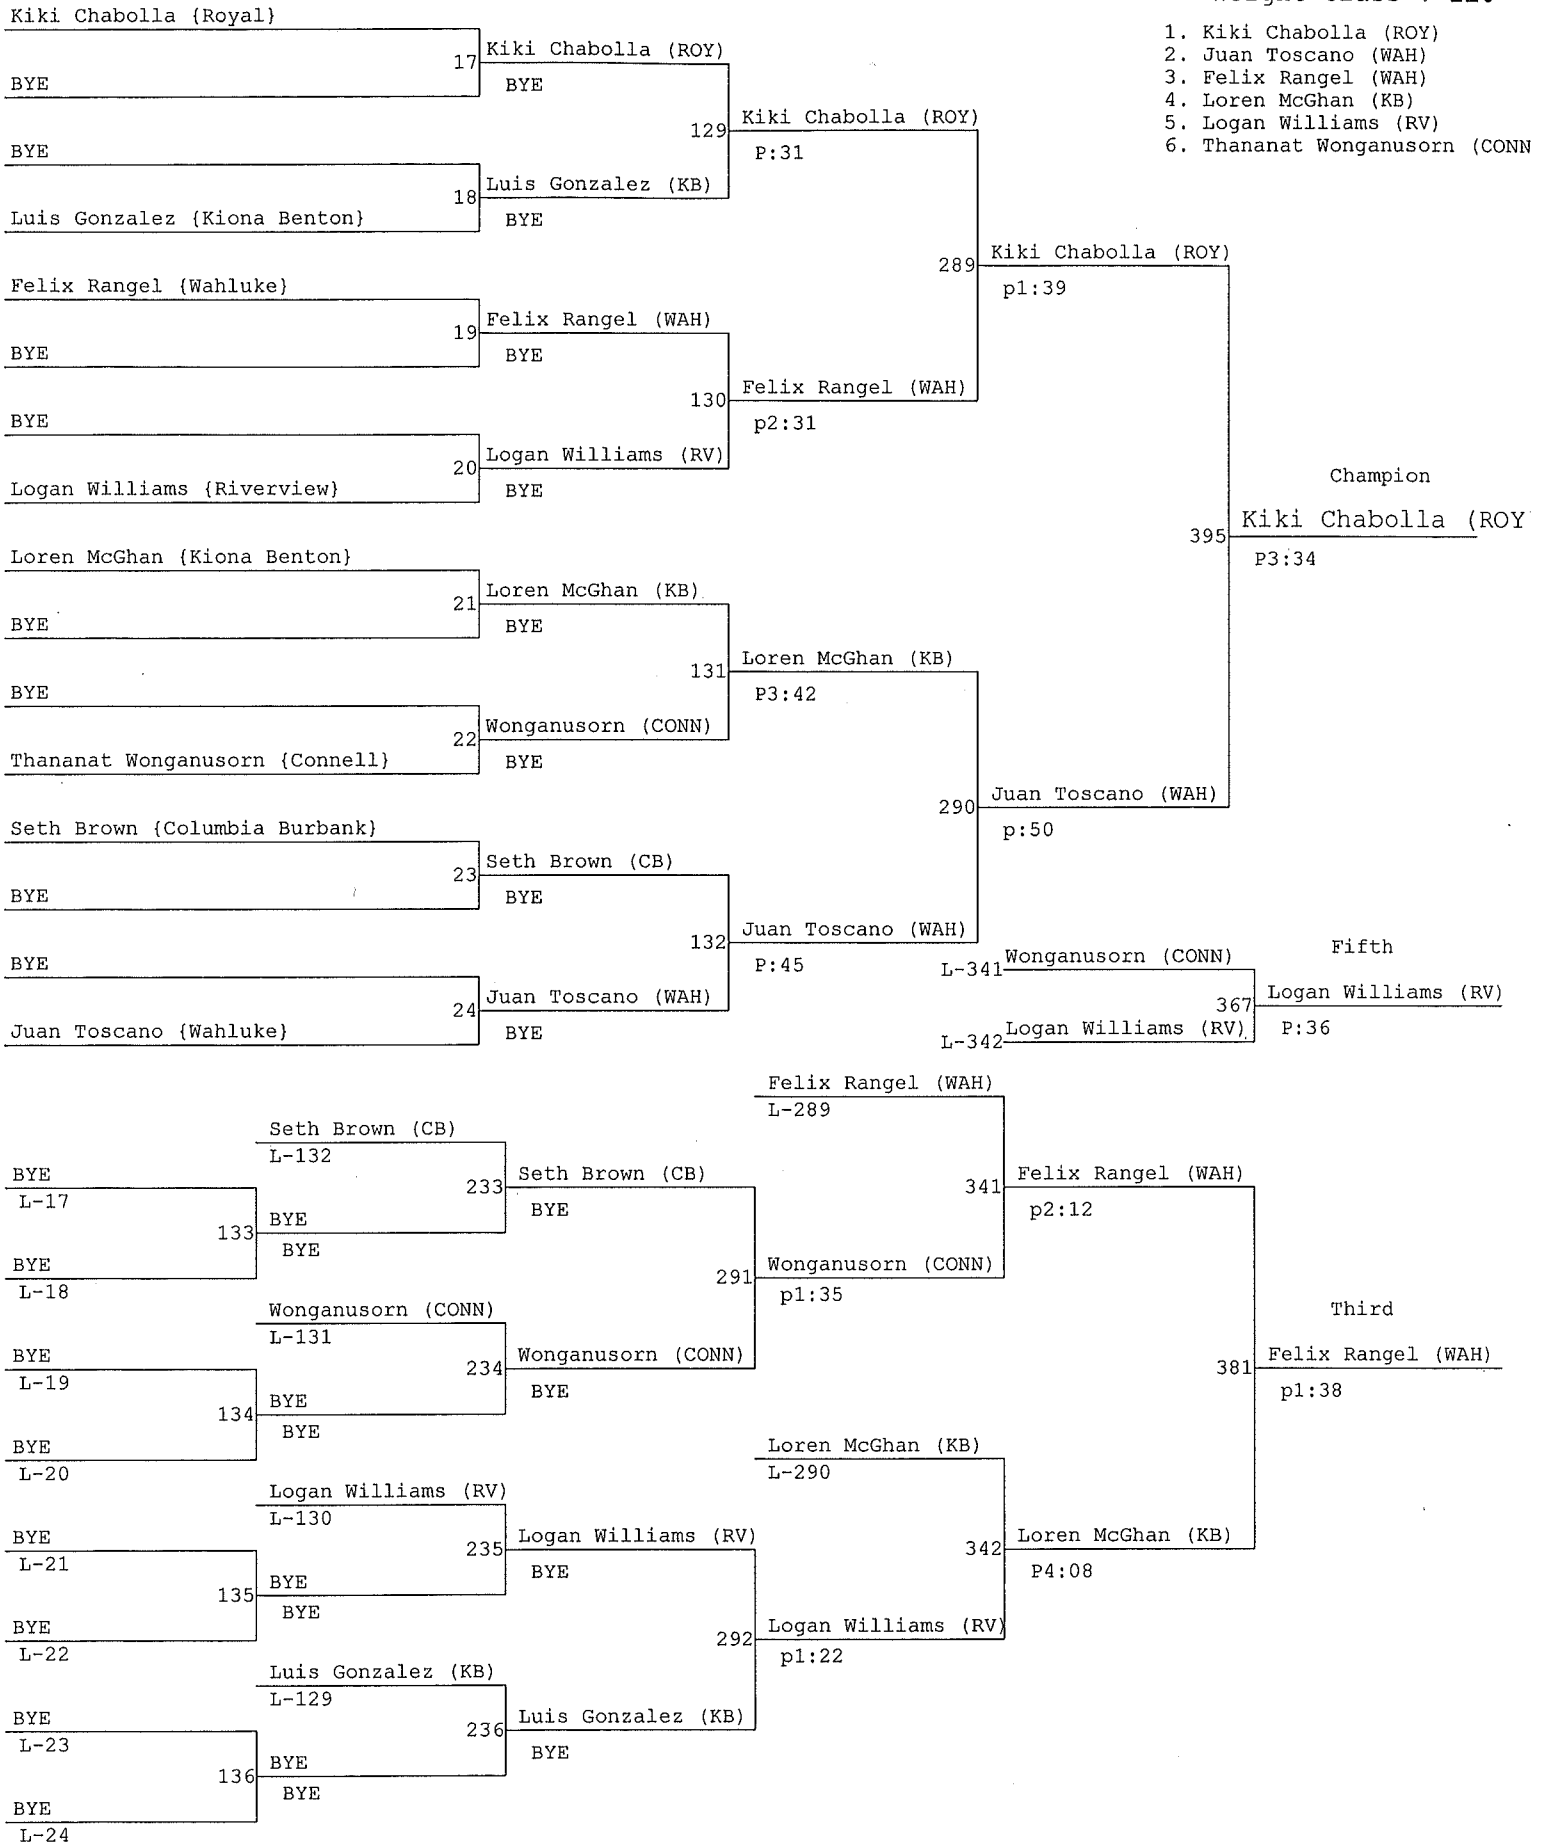

SCAC East District Wrestling Tournament

Weight Class : 120