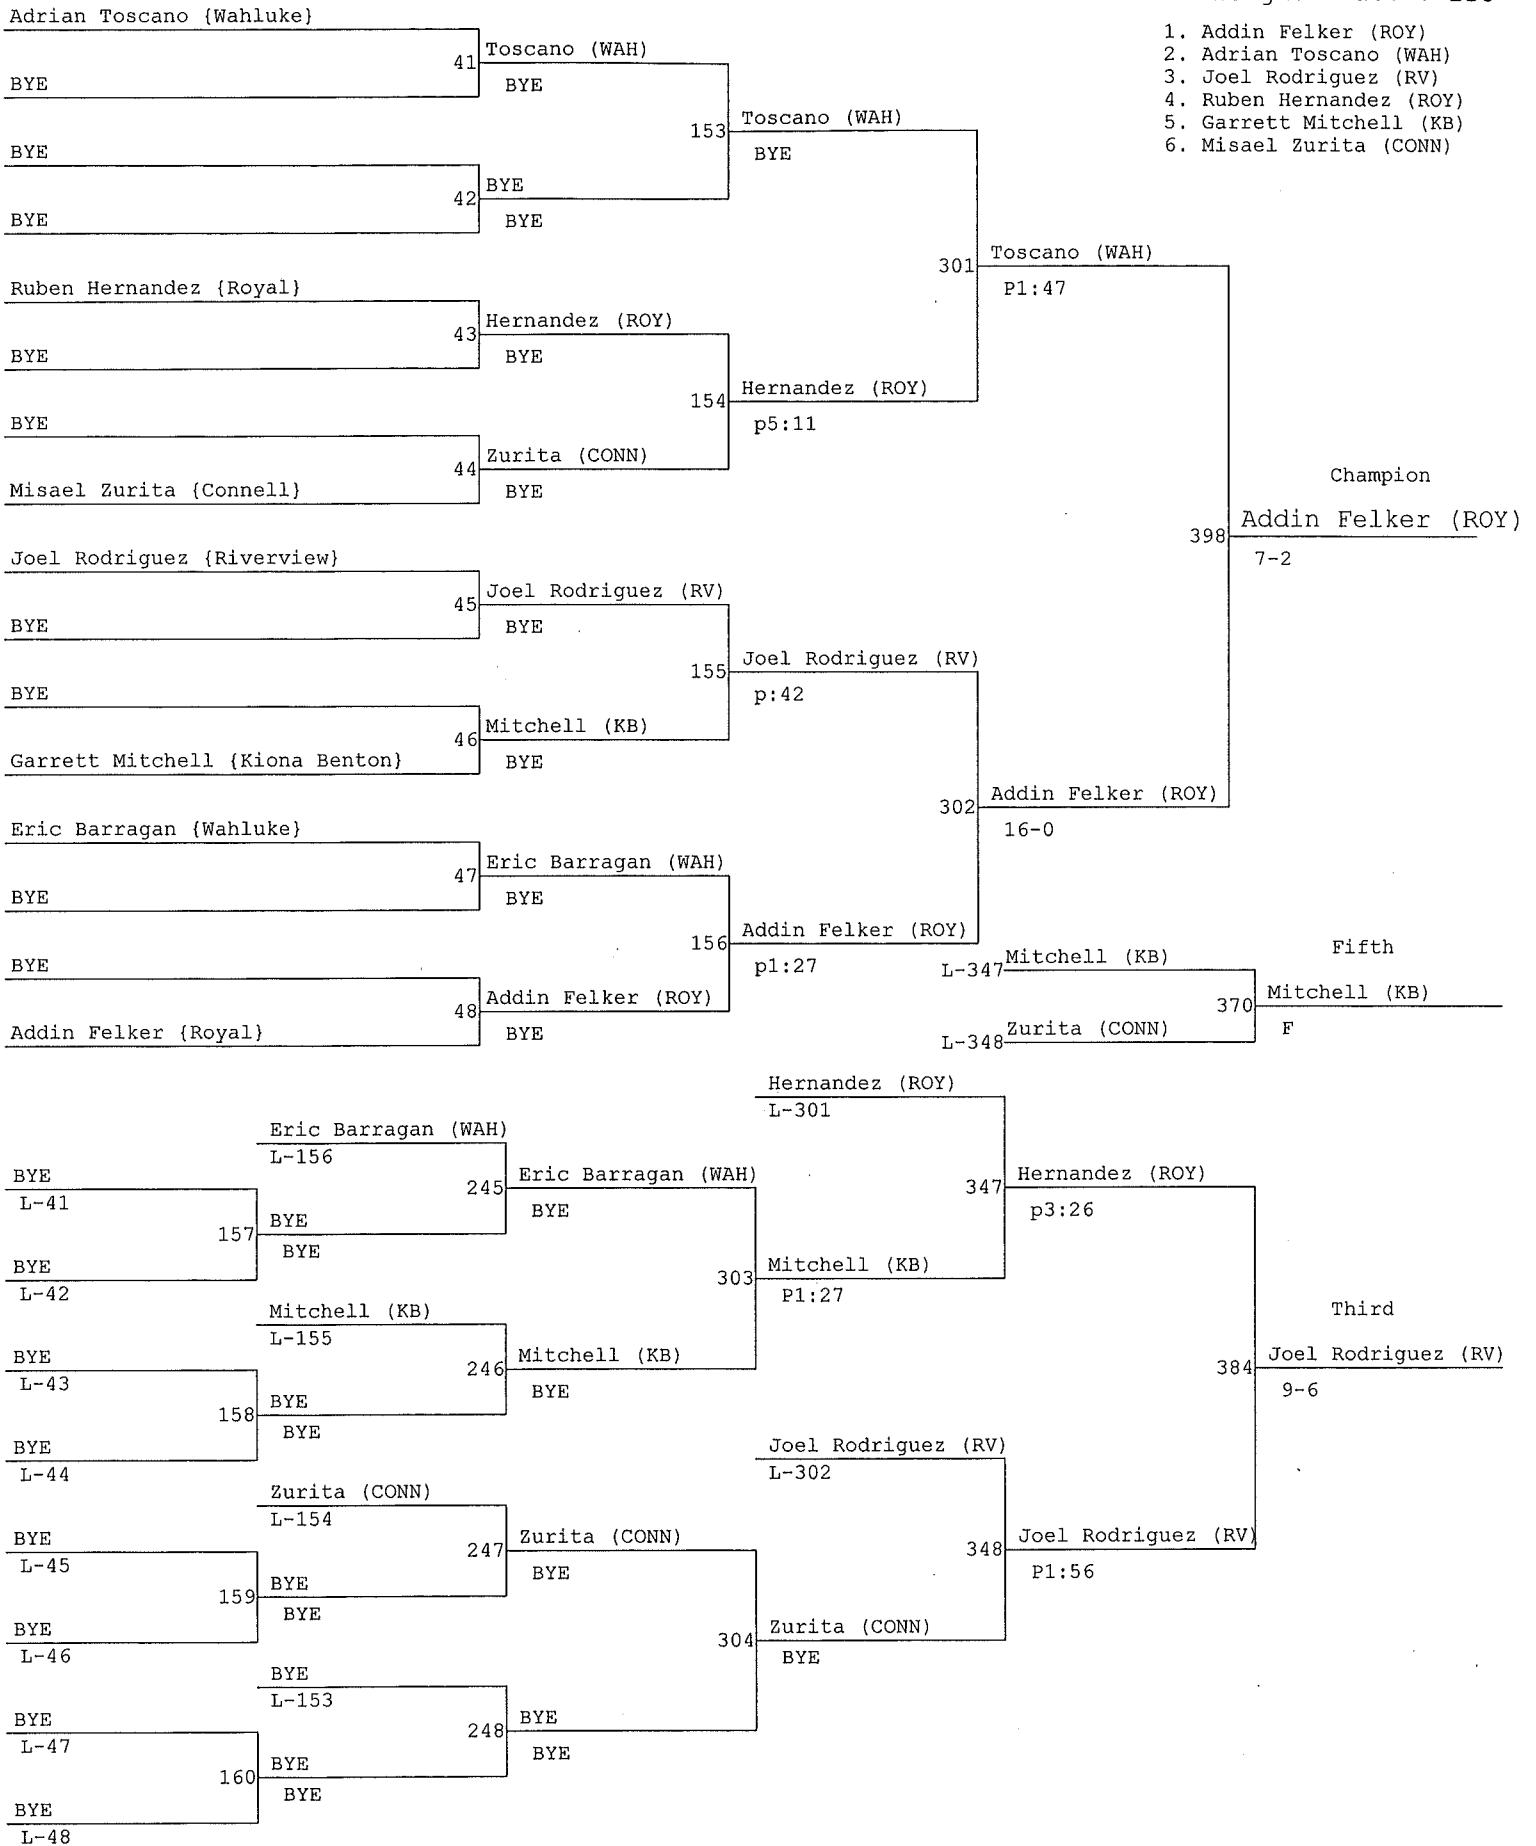

SCAC East District Wrestling Tournament

Weight Class : 138