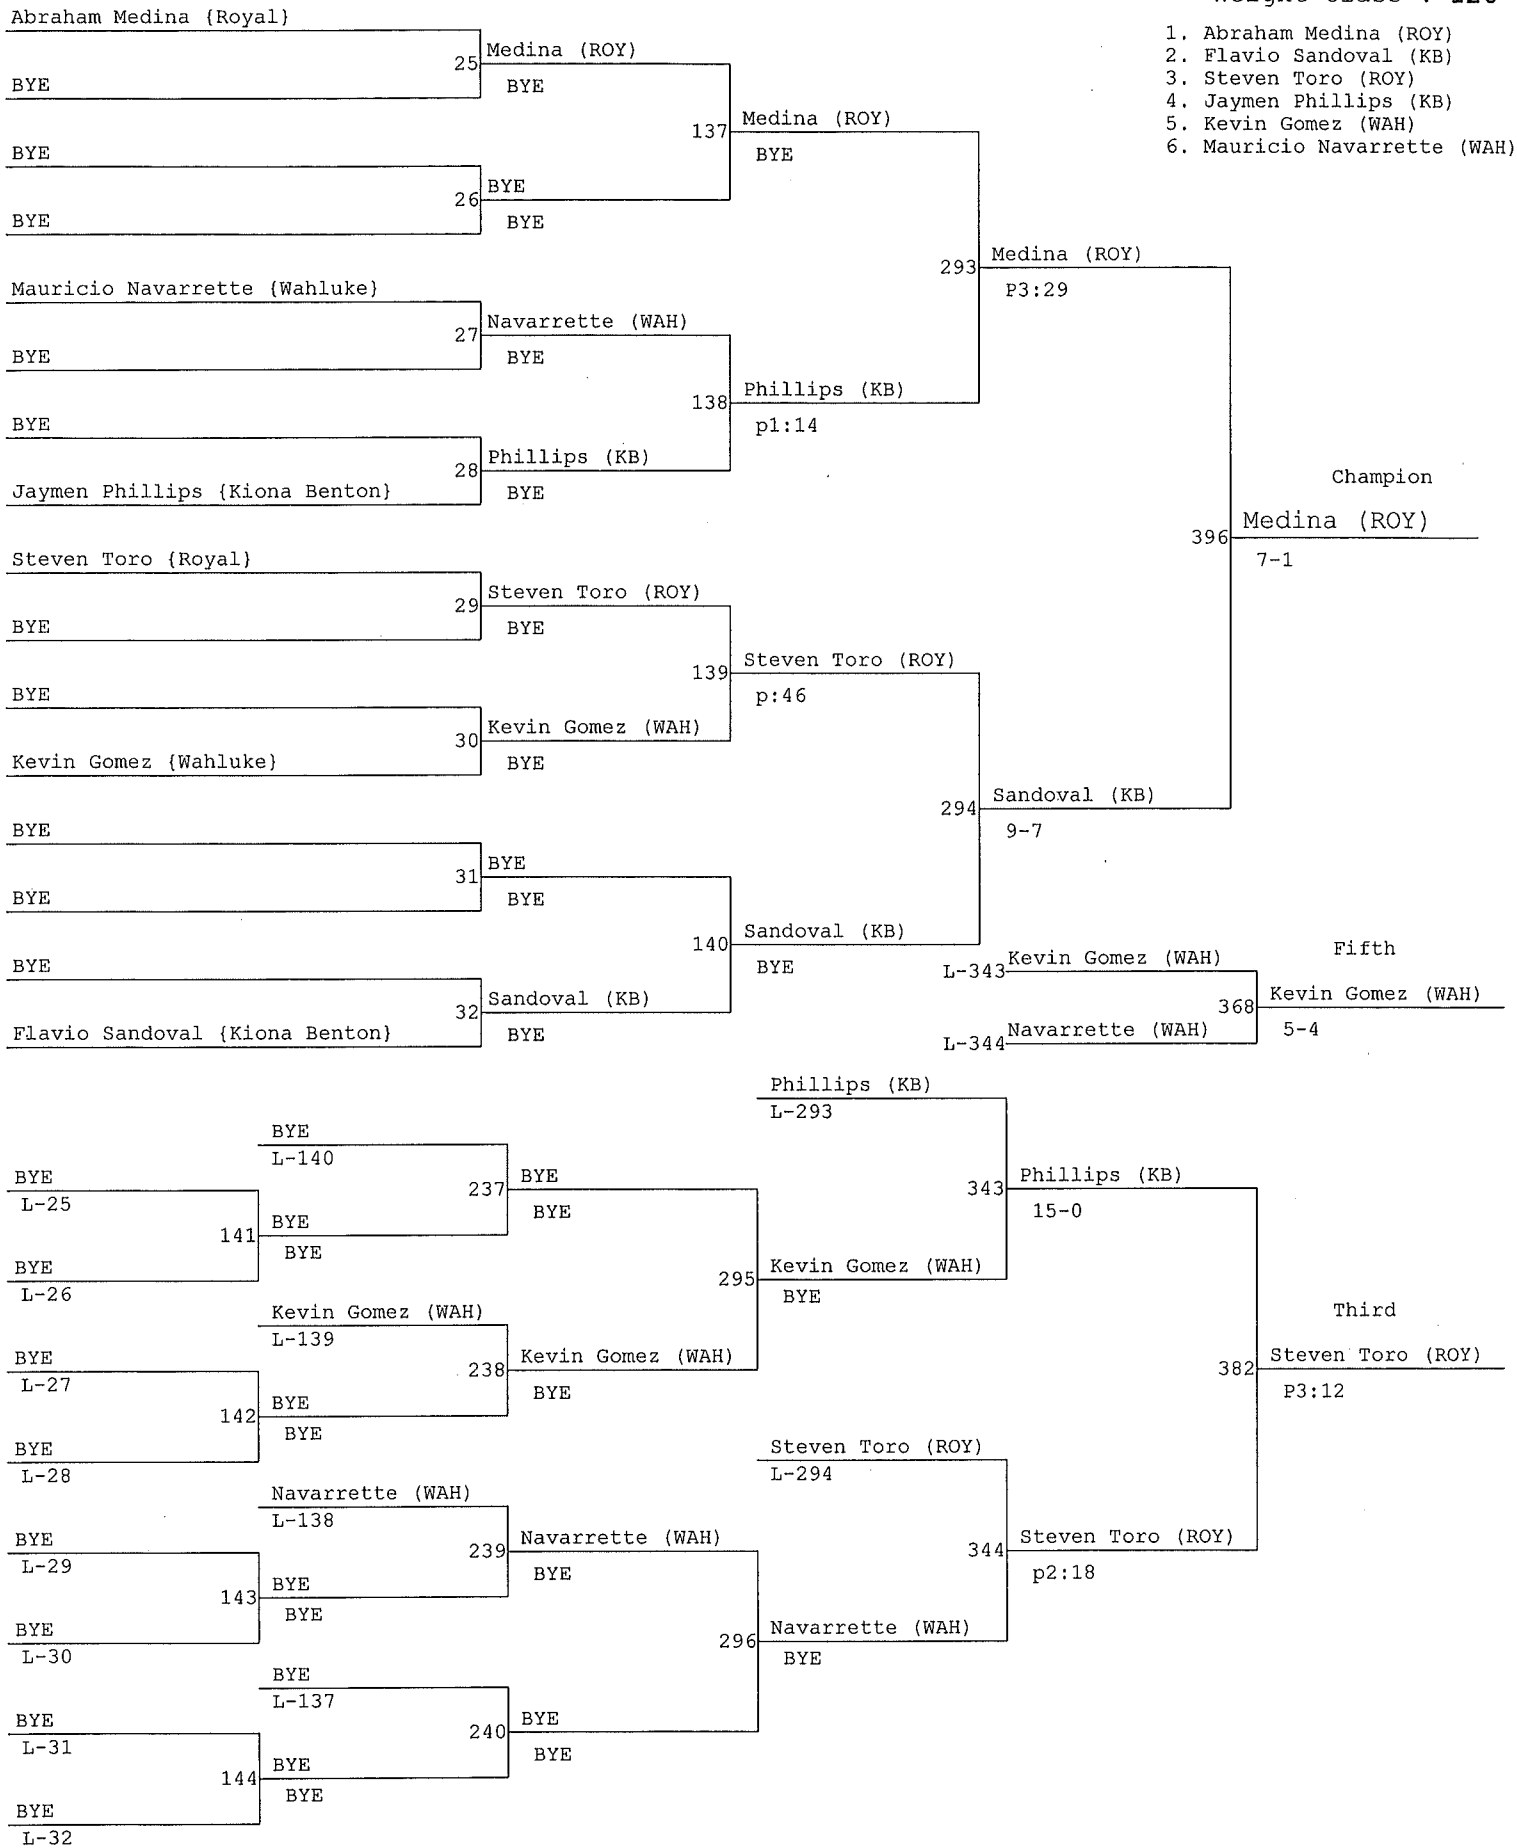

SCAC East District Wrestling Tournament

Weight Class : 126