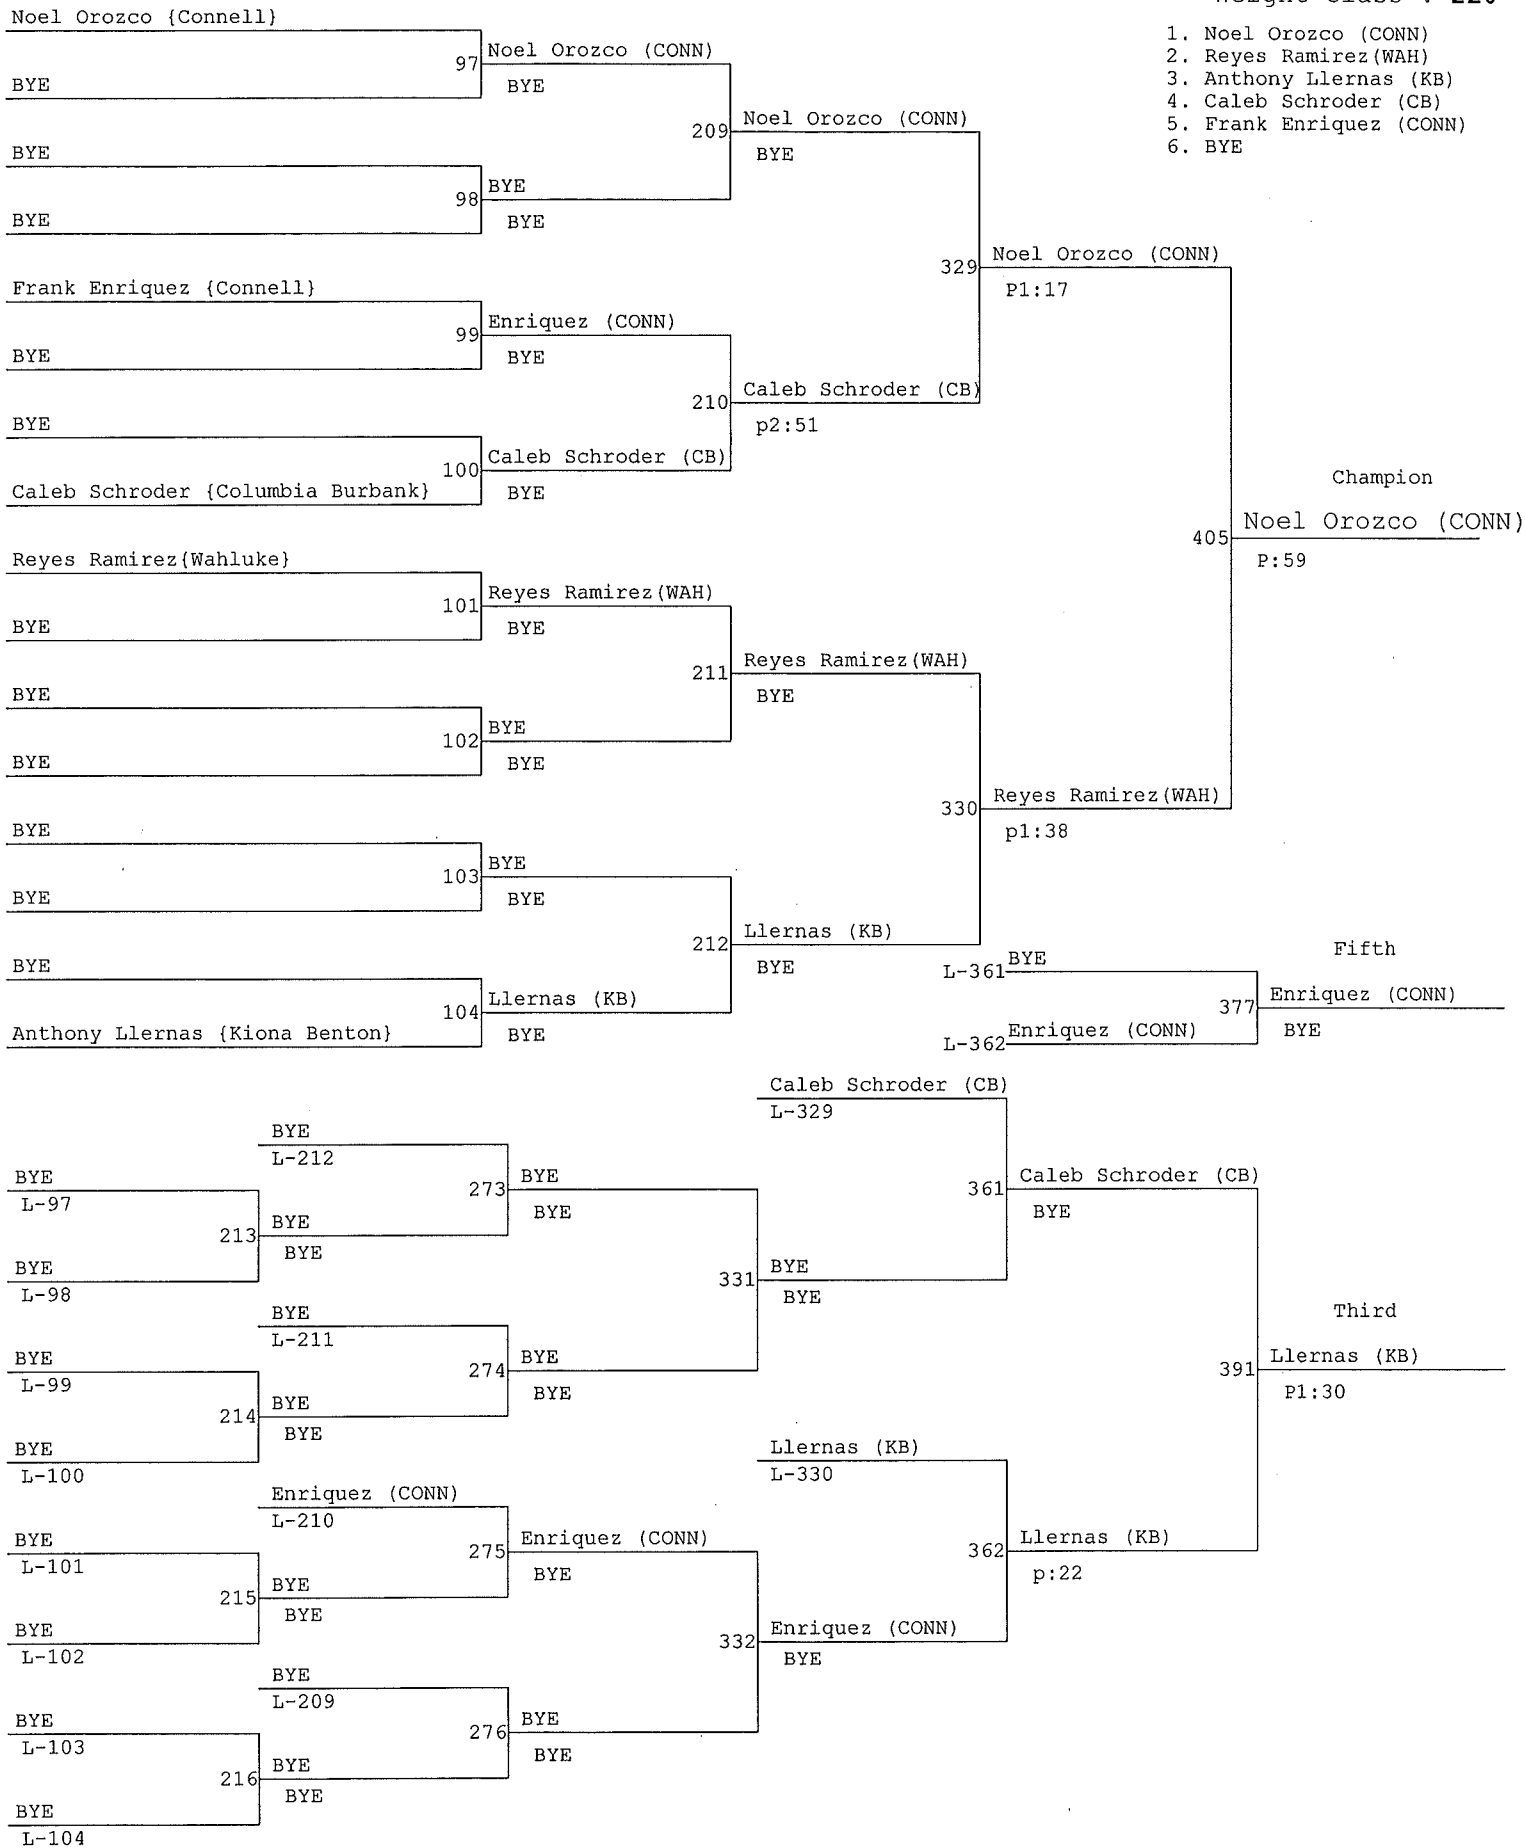

SCAC East District Wrestling Tournament

Weight Class : 220