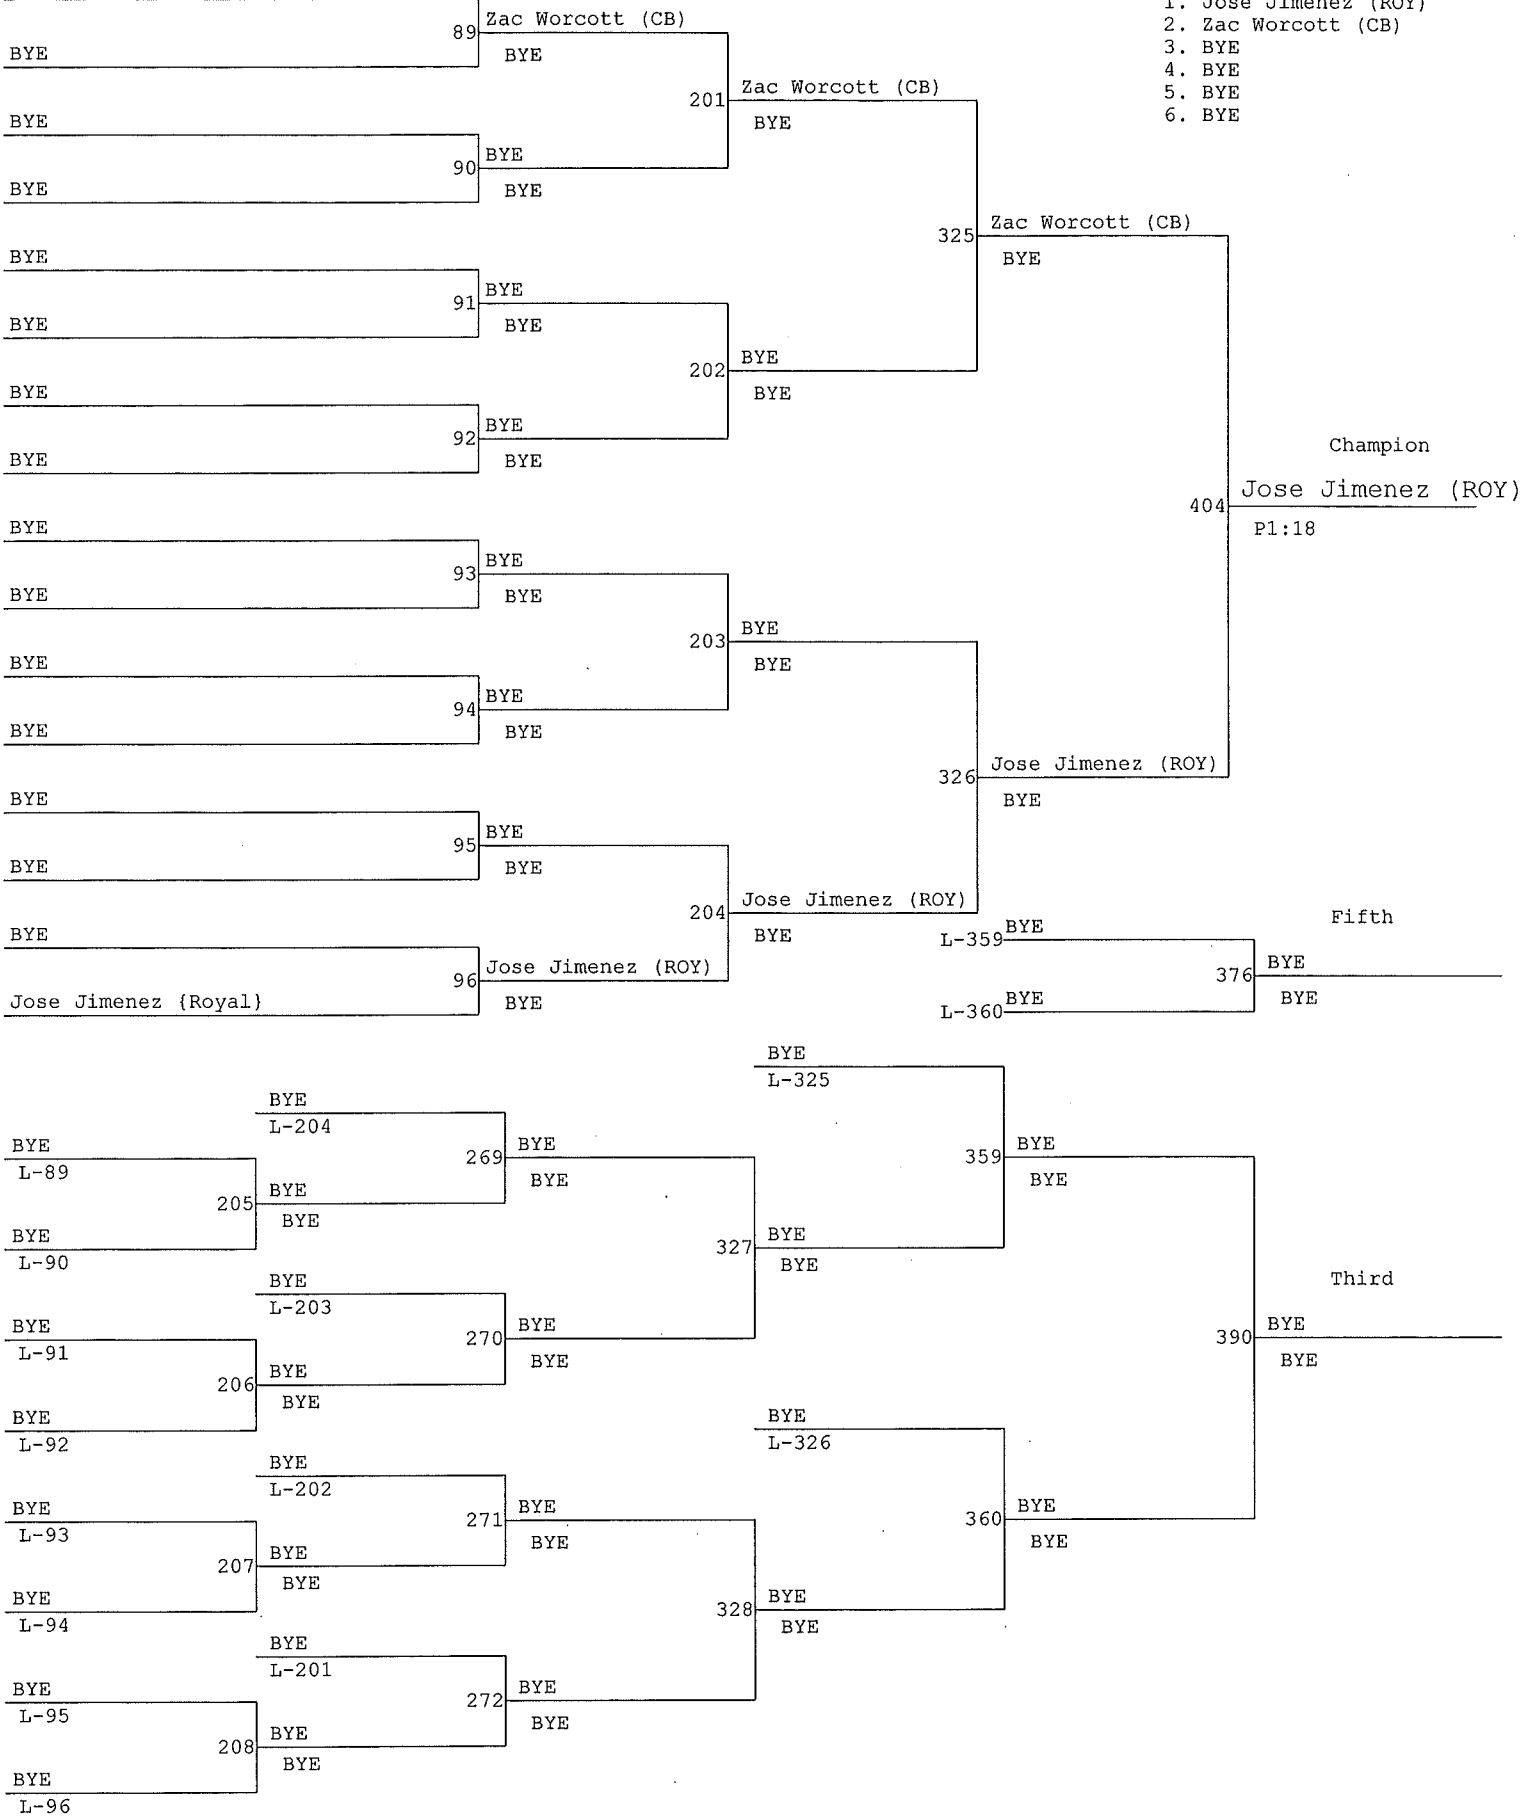

SCAC East District Wrestling Tournament

Weight Class : 195

Zac Worcott (Columbia Burbank)

- 1. Jose Jimenez (ROY)
- 2. Zac Worcott (CB)
- 3. BYE
- 4. BYE
- 5. BYE
- 6. BYE

SCAC East District Wrestling Tournament