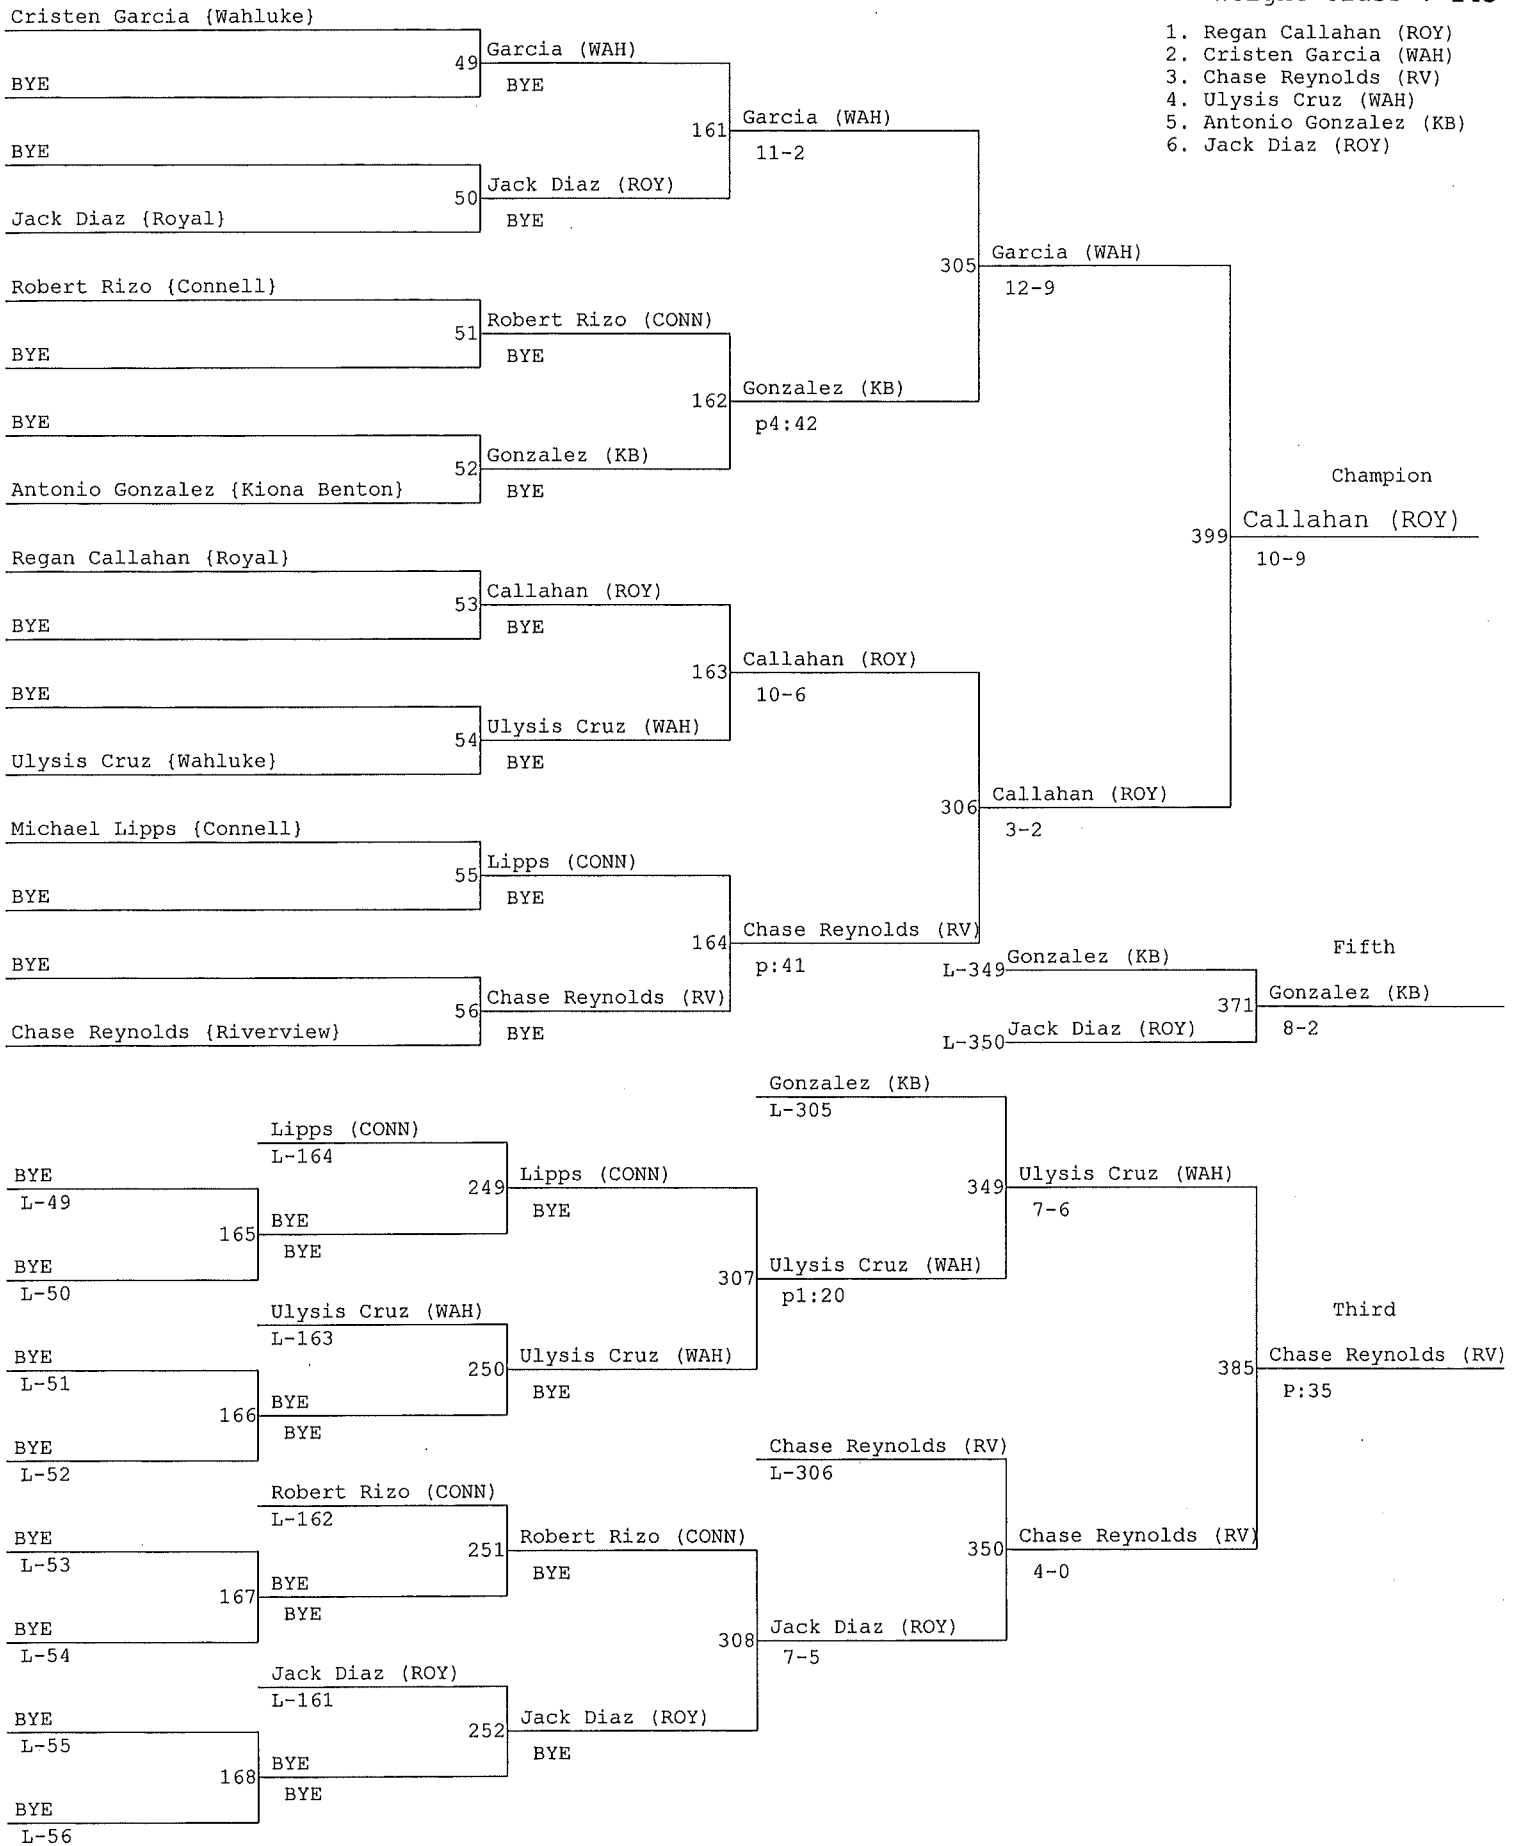

SCAC East District Wrestling Tournament

Weight Class : 145