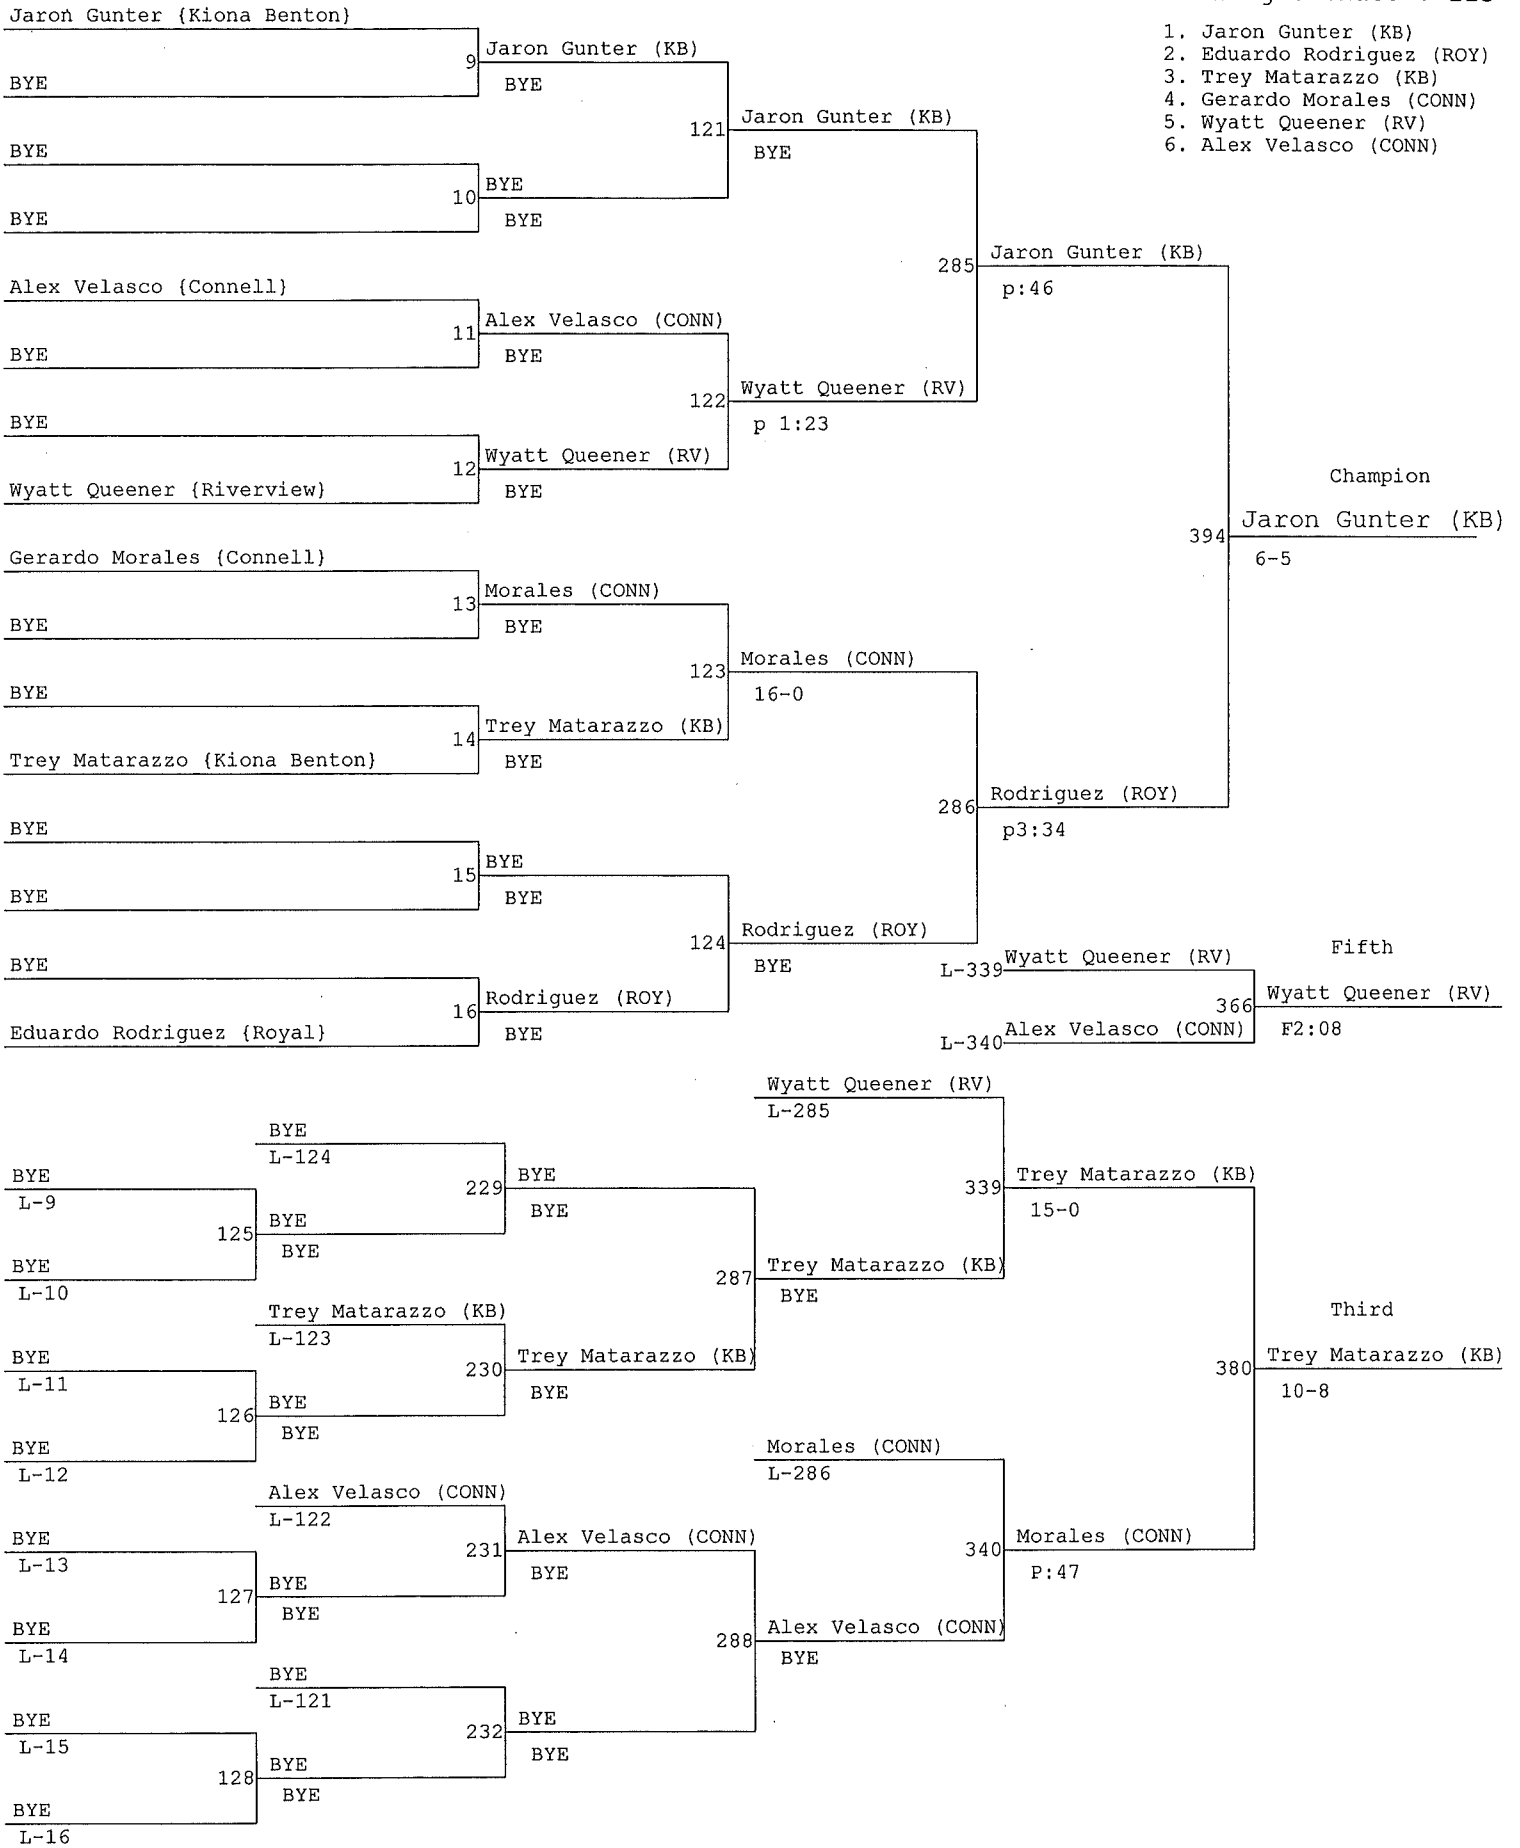

SCAC East District Wrestling Tournament

Weight Class : 113