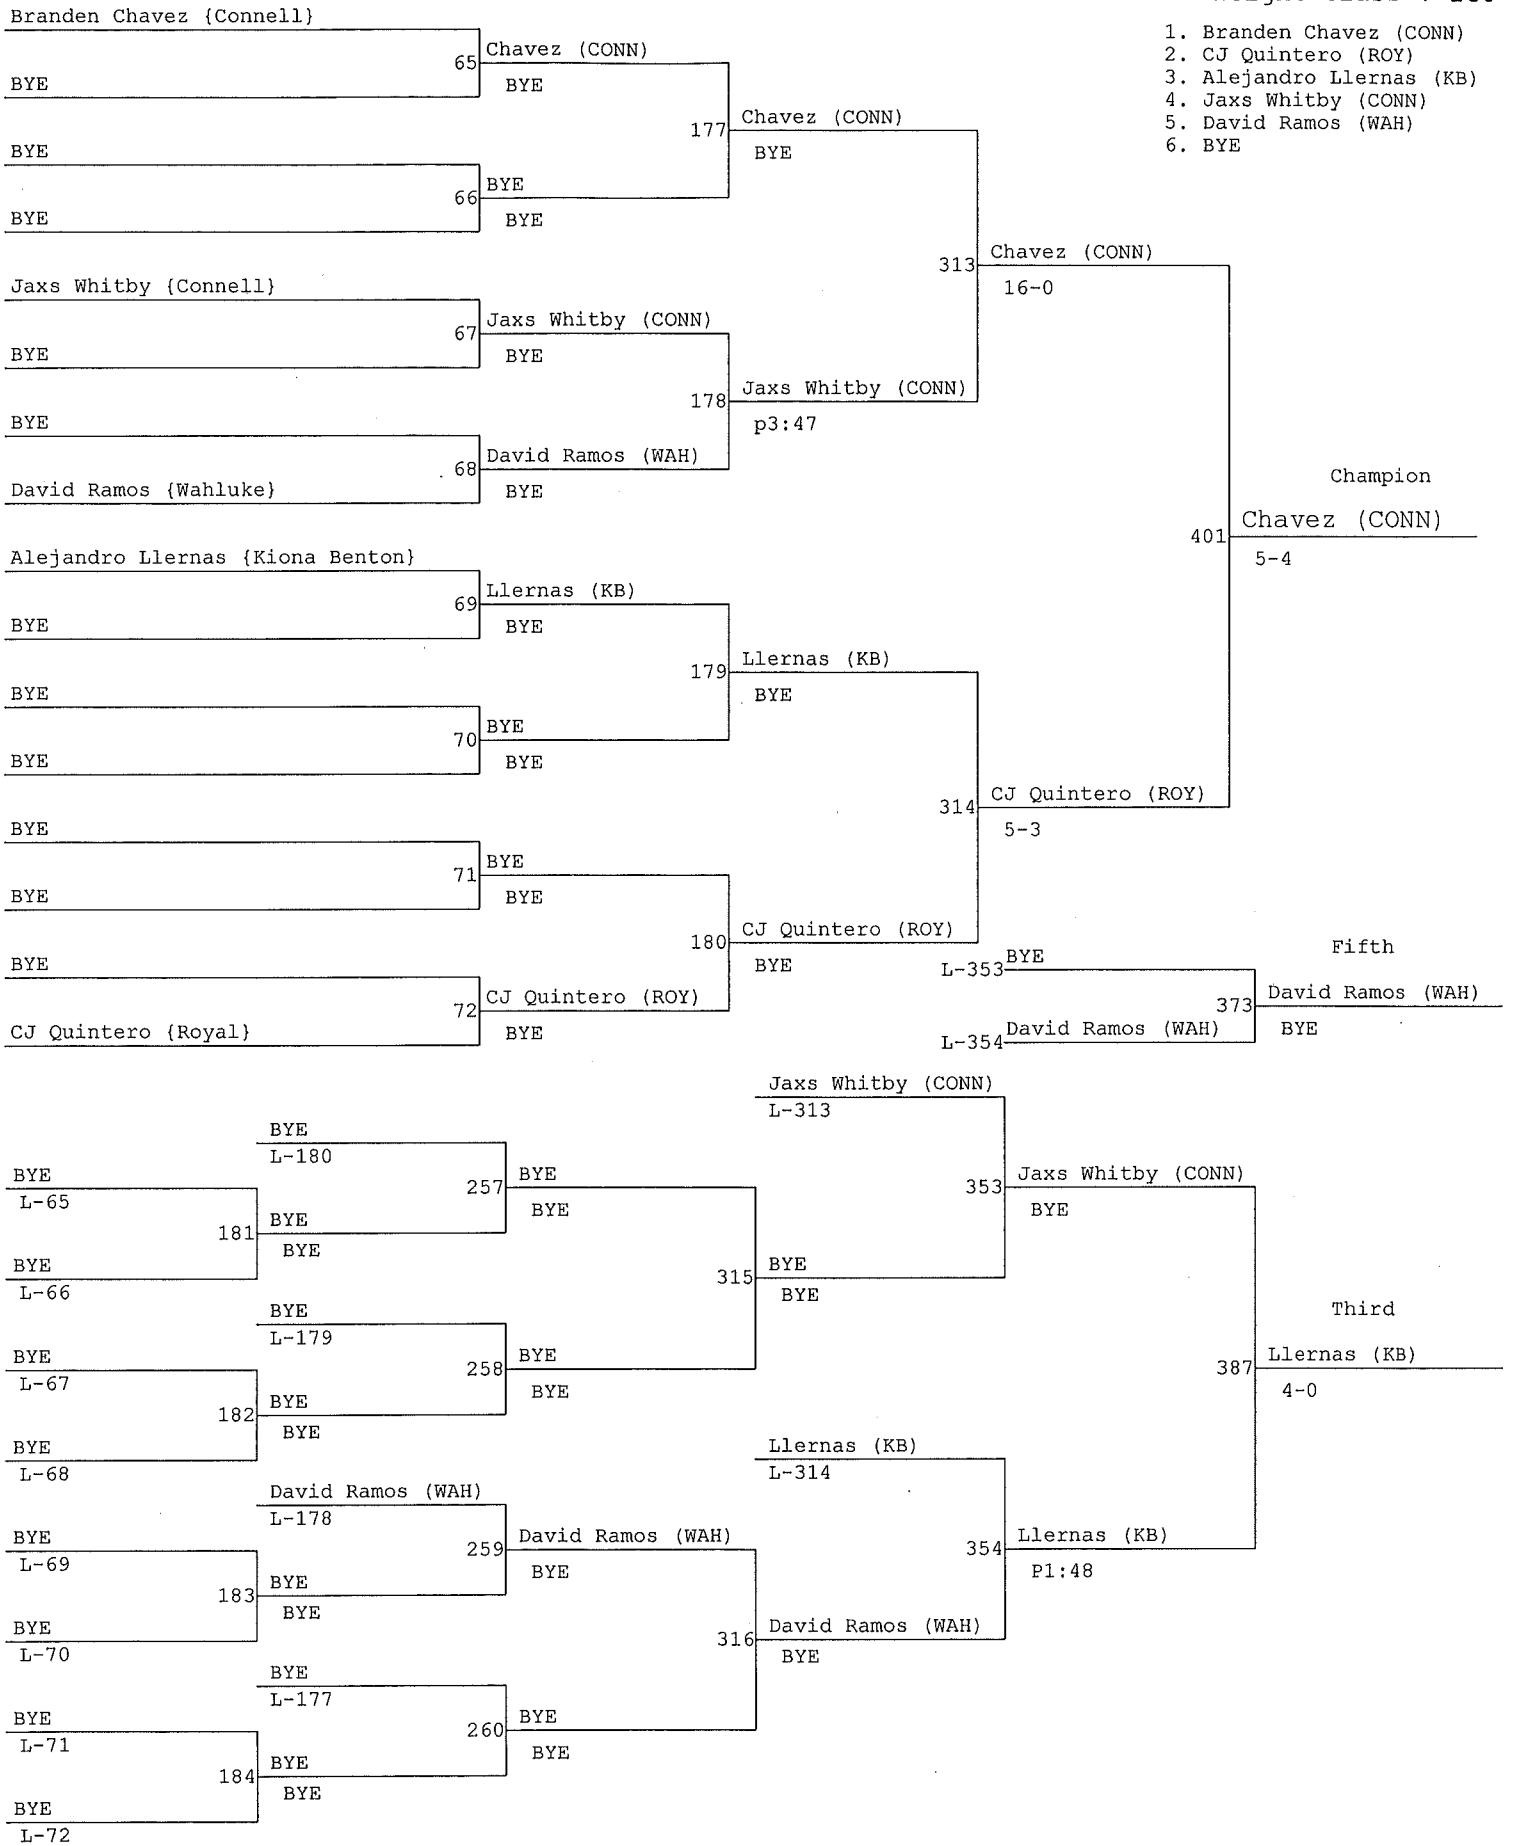

Weight Class : 138

SCAC East District Wrestling Tournament

Weight Class : 145

SCAC East District Wrestling Tournament

Weight Class : 152

SCAC East District Wrestling Tournament

Weight Class : 160

1. Branden Chavez (CONN)
2. CJ Quintero (ROY)
3. Alejandro Llernas (KB)
4. Jaxs Whitby (CONN)
5. David Ramos (WAH)
6. BYE