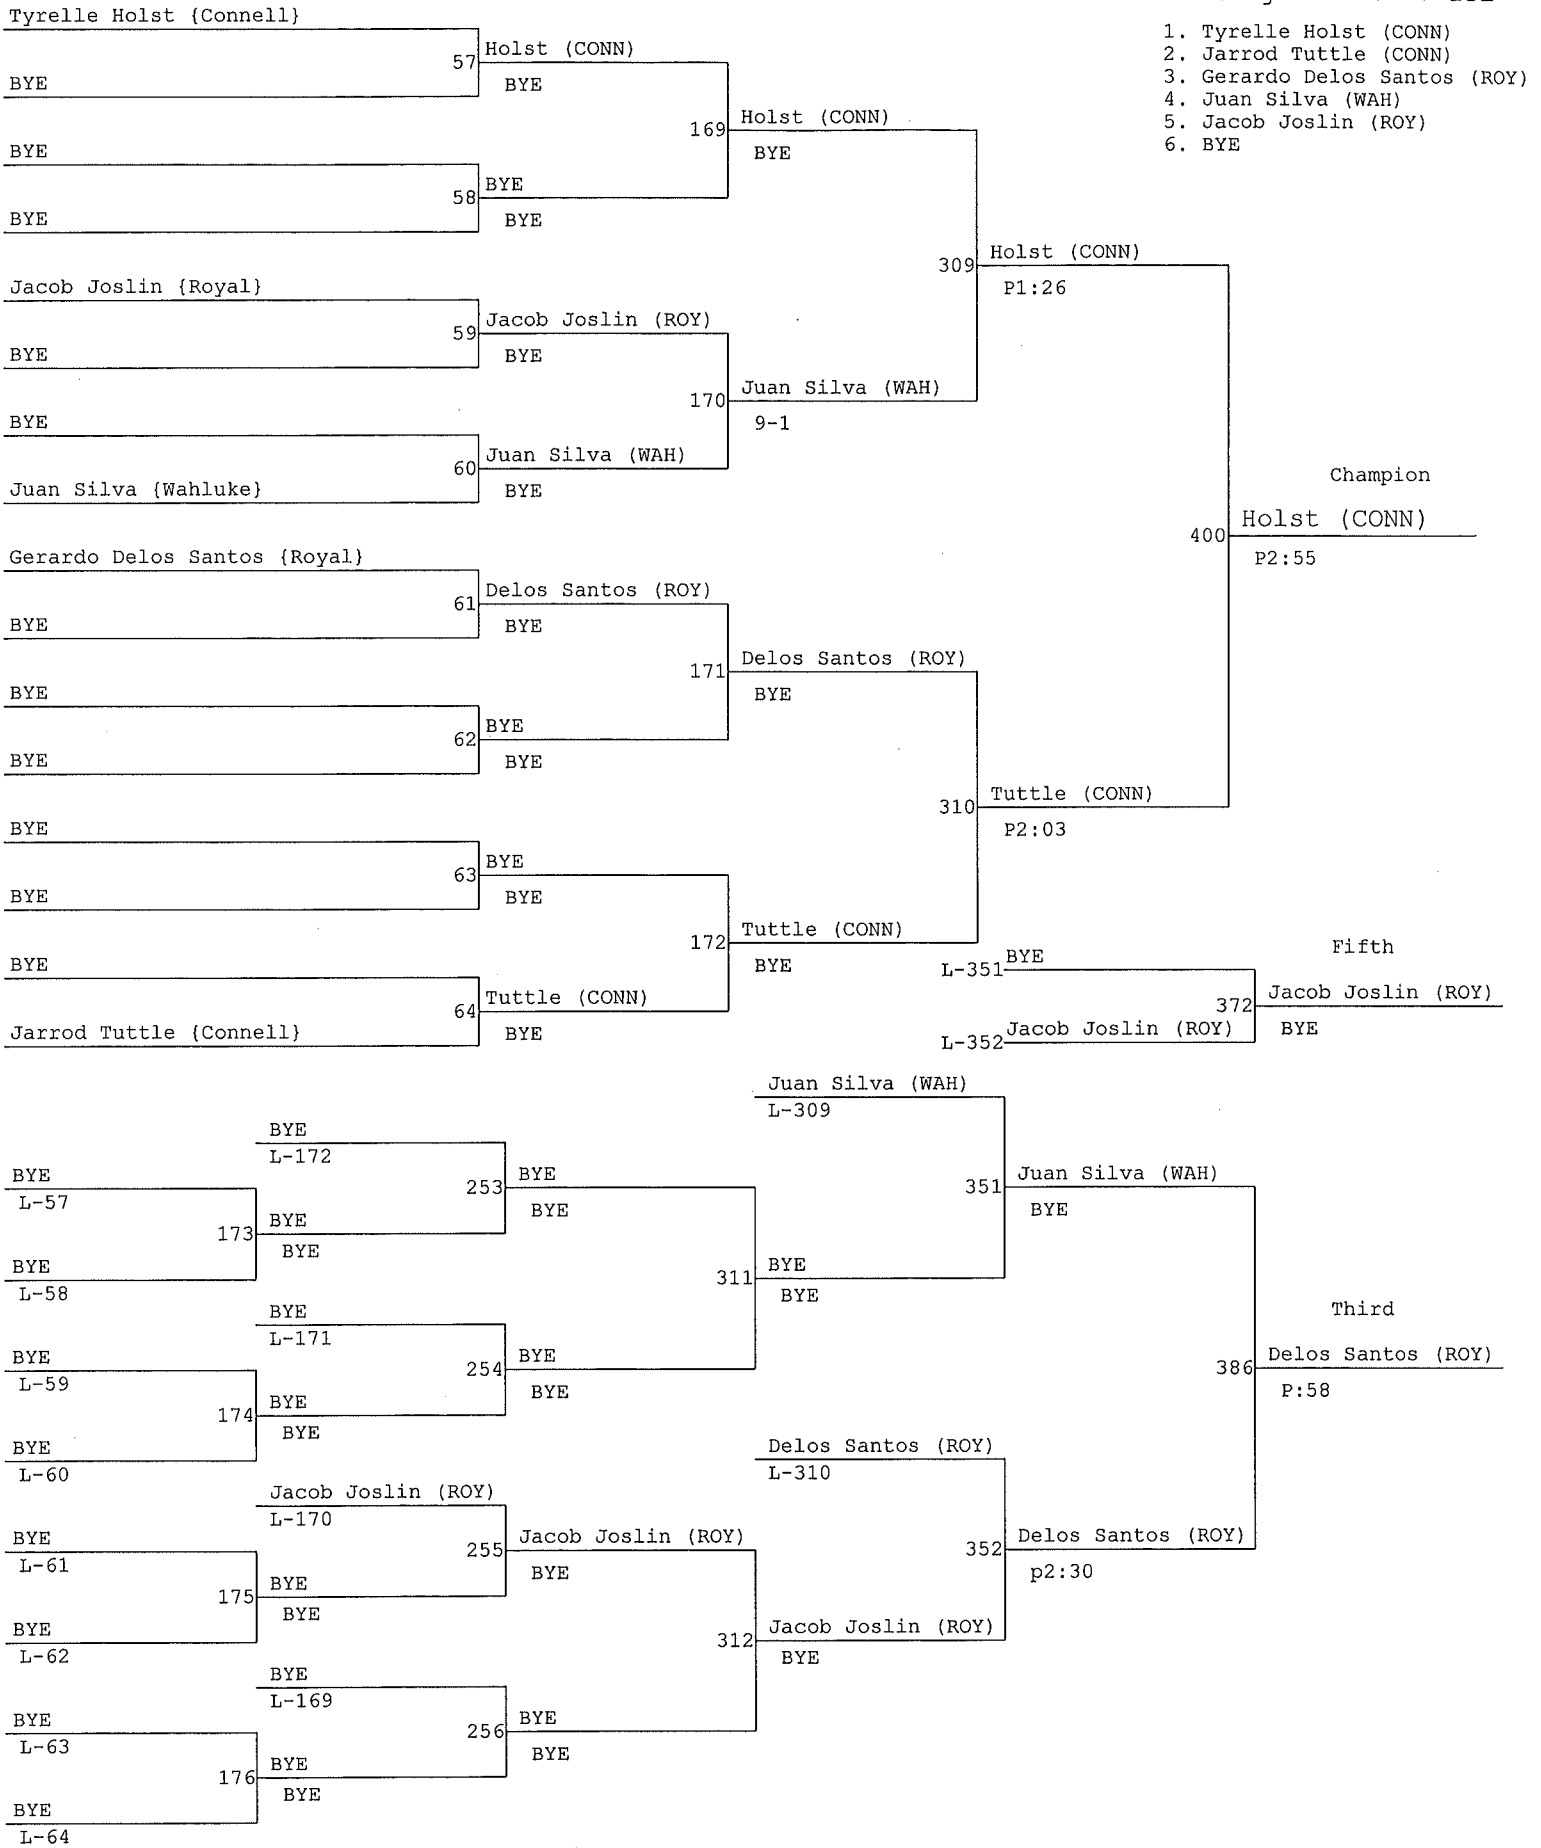

Weight Class : 138

SCAC East District Wrestling Tournament

Weight Class : 145

SCAC East District Wrestling Tournament

Weight Class : 152

SCAC East District Wrestling Tournament

Weight Class : 160

1. Branden Chavez (CONN)
2. CJ Quintero (ROY)
3. Alejandro Llernas (KB)
4. Jaxs Whitby (CONN)
5. David Ramos (WAH)
6. BYE