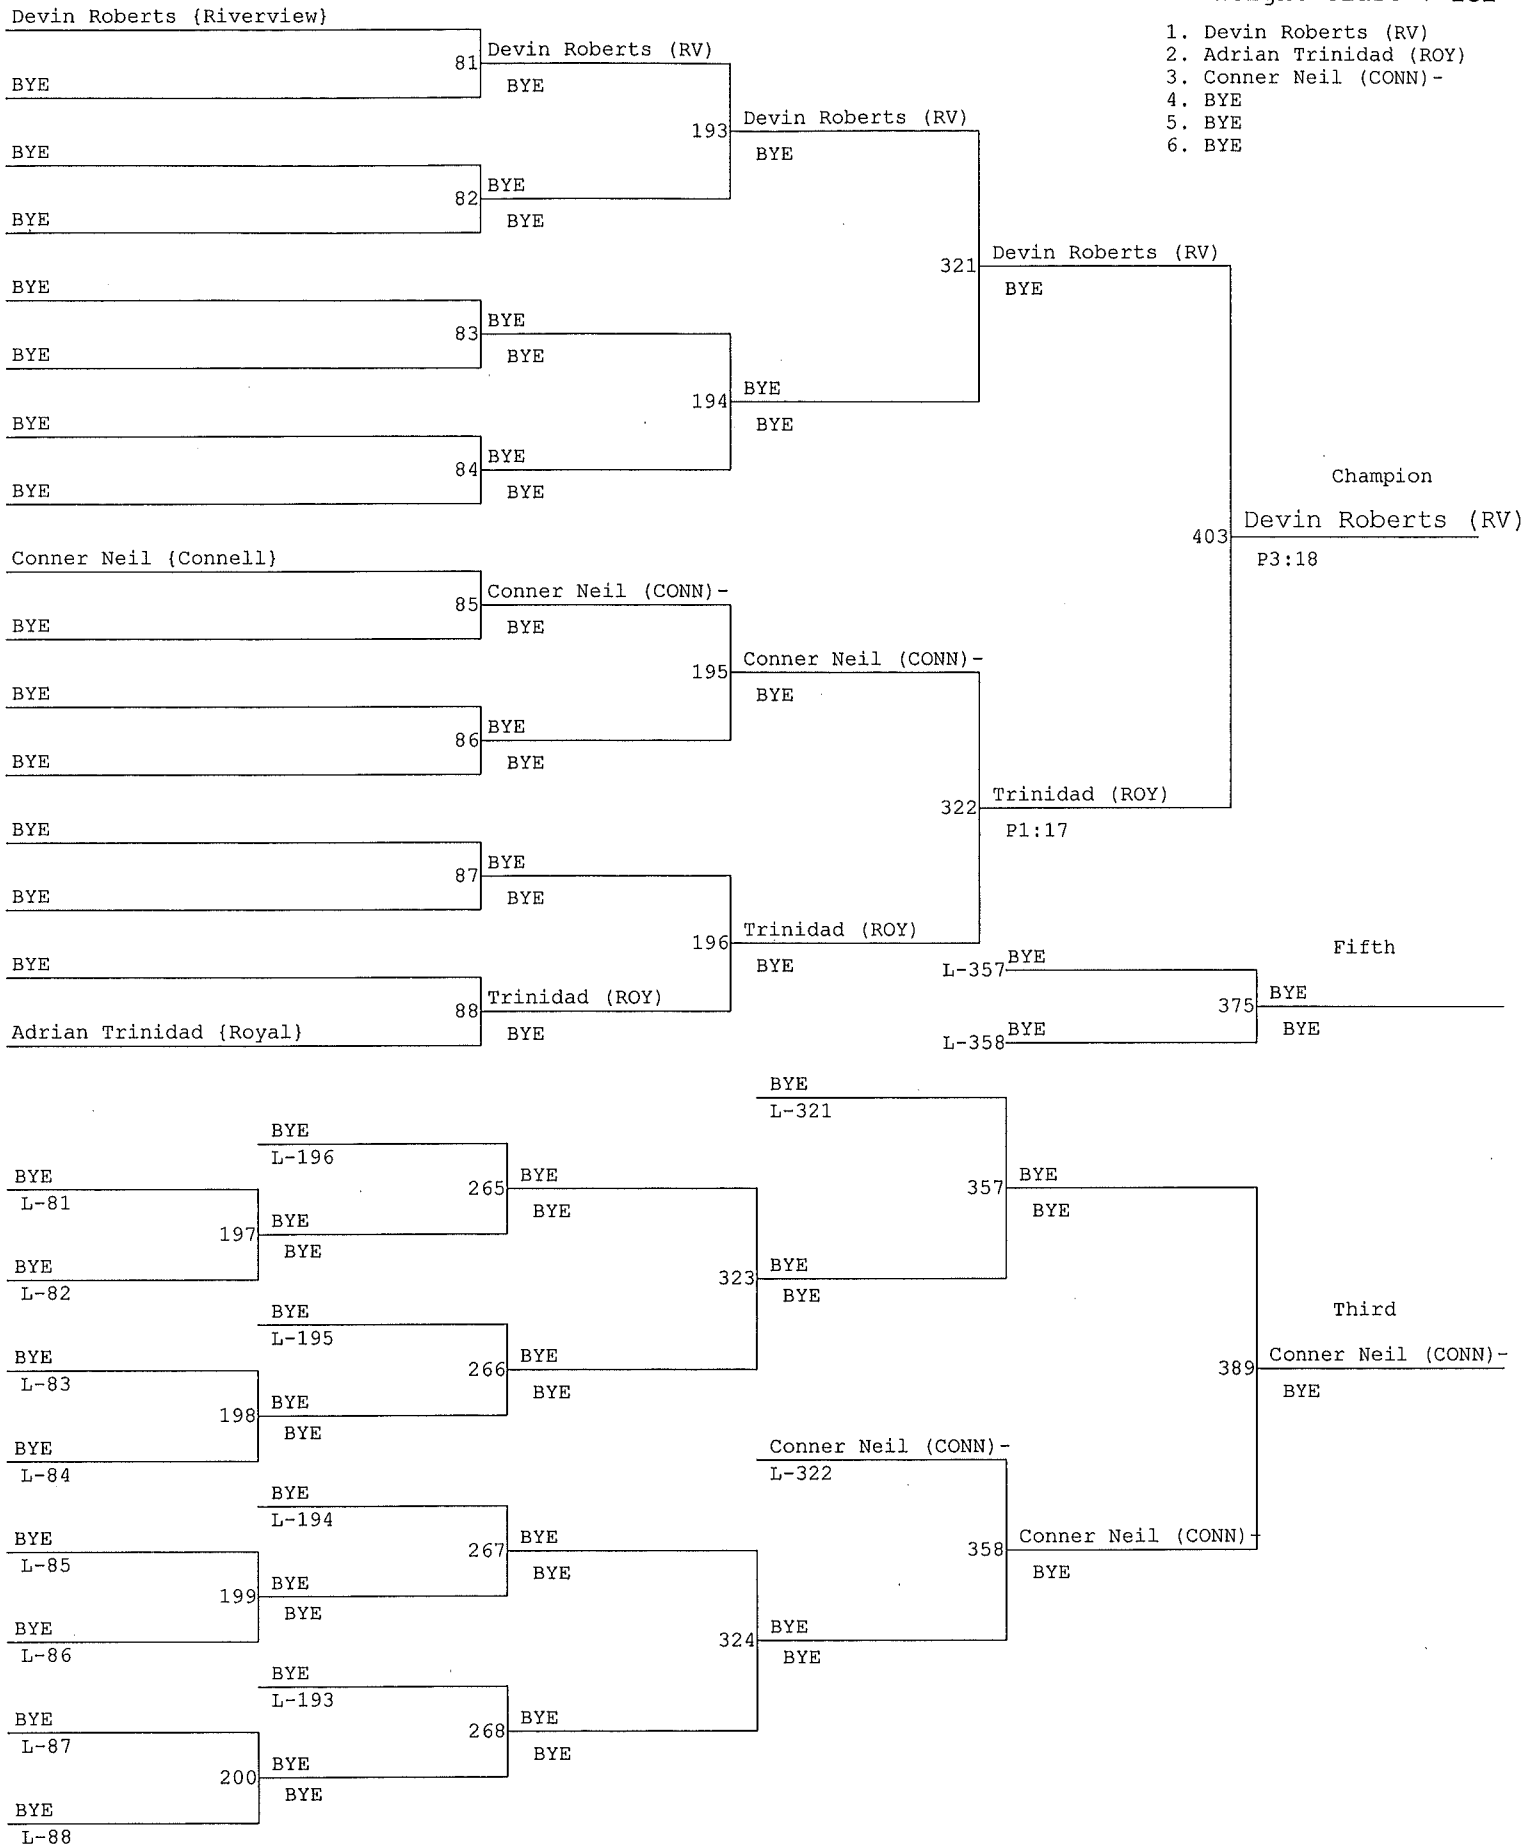

SCAC East District Wrestling Tournament

Weight Class : 195

Zac Worcott (Columbia Burbank)

- 1. Jose Jimenez (ROY)
- 2. Zac Worcott (CB)
- 3. BYE
- 4. BYE
- 5. BYE
- 6. BYE

SCAC East District Wrestling Tournament