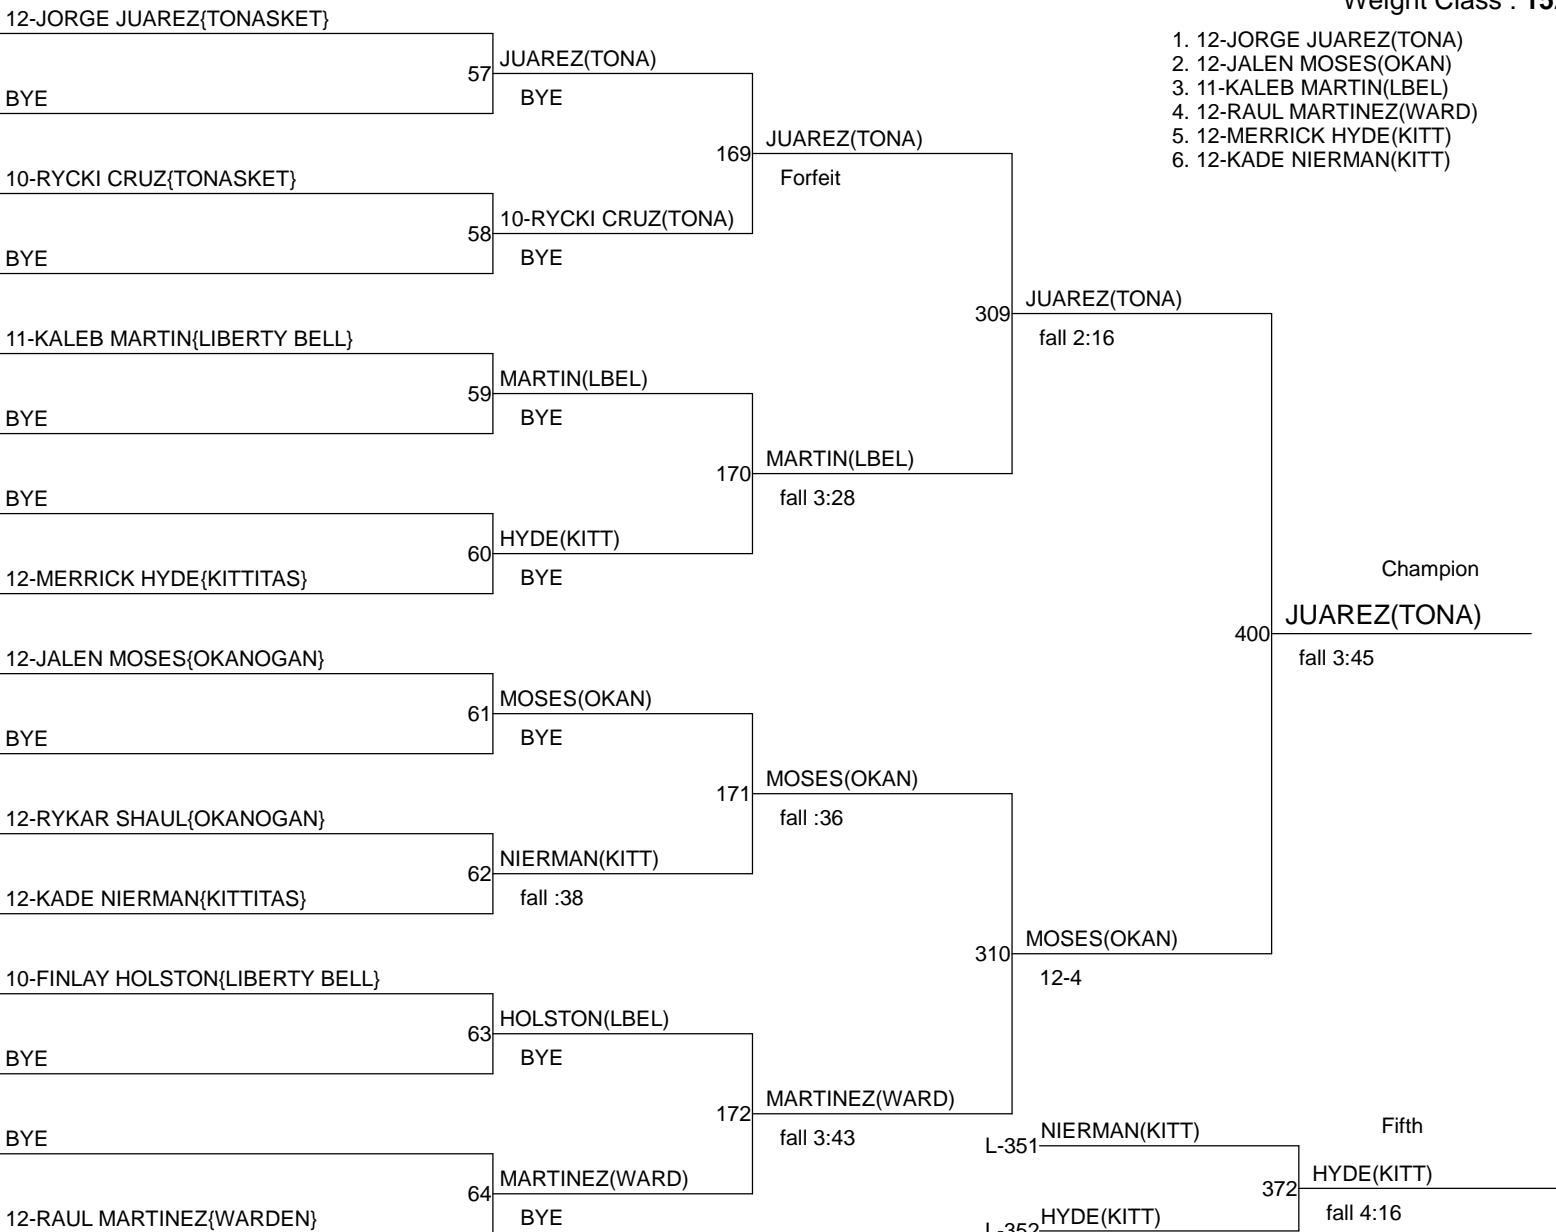

2016 1B2B Region II Wrestling Tournament

Weight Class : **152**

1. 12-JORGE JUAREZ(TONA)
2. 12-JALEN MOSES(OKAN)
3. 11-KALEB MARTIN(LBEL)
4. 12-RAUL MARTINEZ(WARD)
5. 12-MERRICK HYDE(KITT)
6. 12-KADE NIERMAN(KITT)