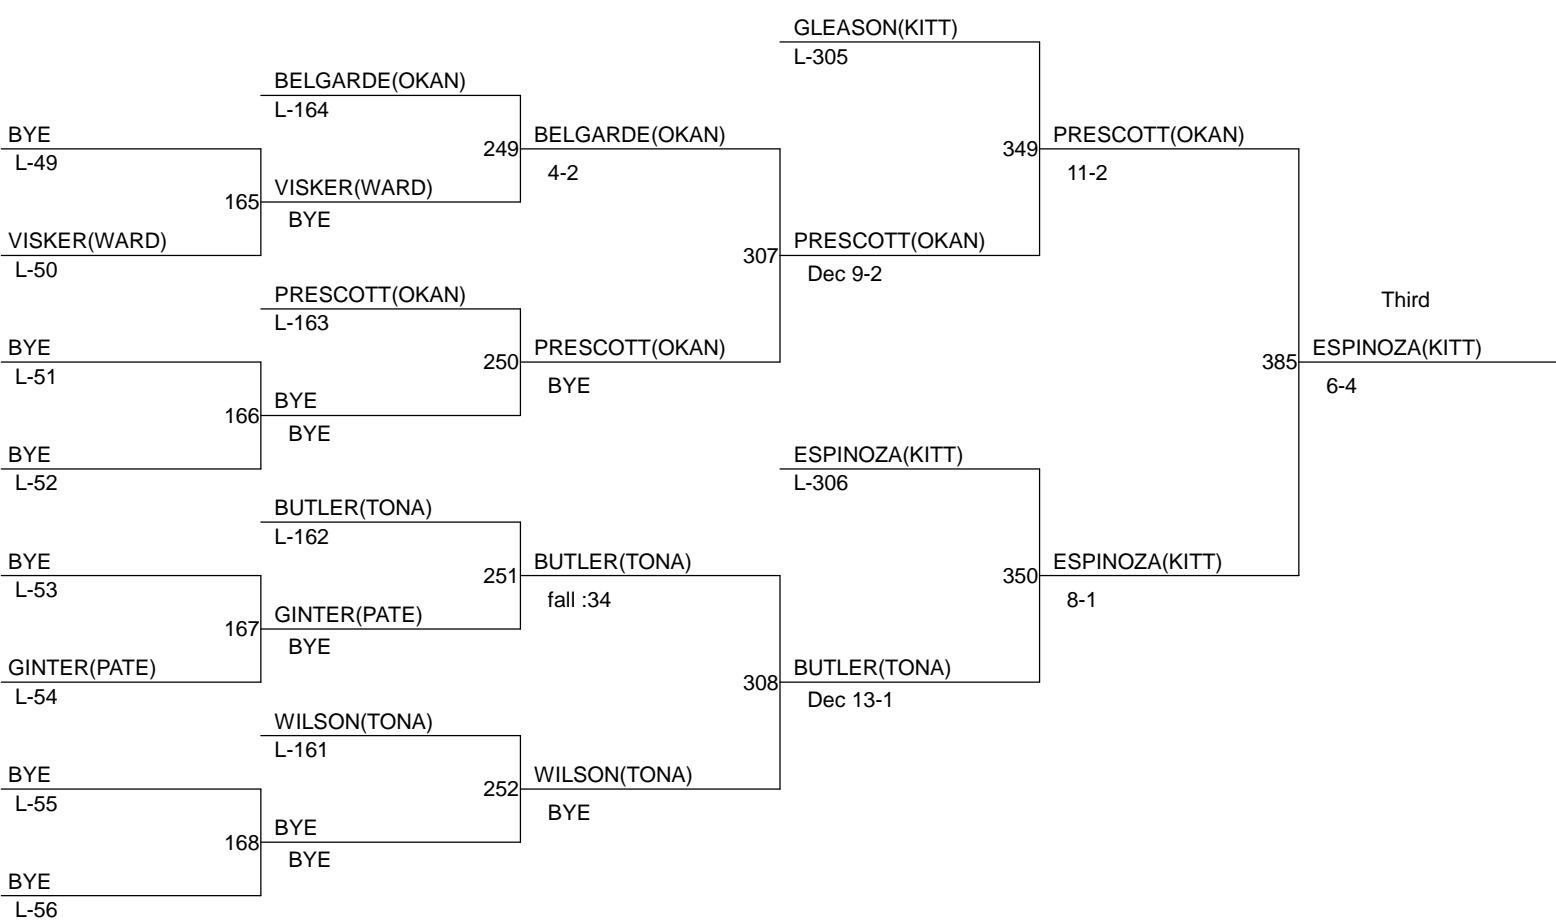

2016 1B2B Region II Wrestling Tournament

Weight Class : **145**

1. 12-PETER MANVILLE(WARD)
2. 12-MERITT FINK(LBEL)
3. 12-DANIEL ESPINOZA(KITT)
4. 12-RILEY PRESCOTT(OKAN)
5. 12-CHASE GLEASON(KITT)
6. 11-ZION BUTLER(TONA)