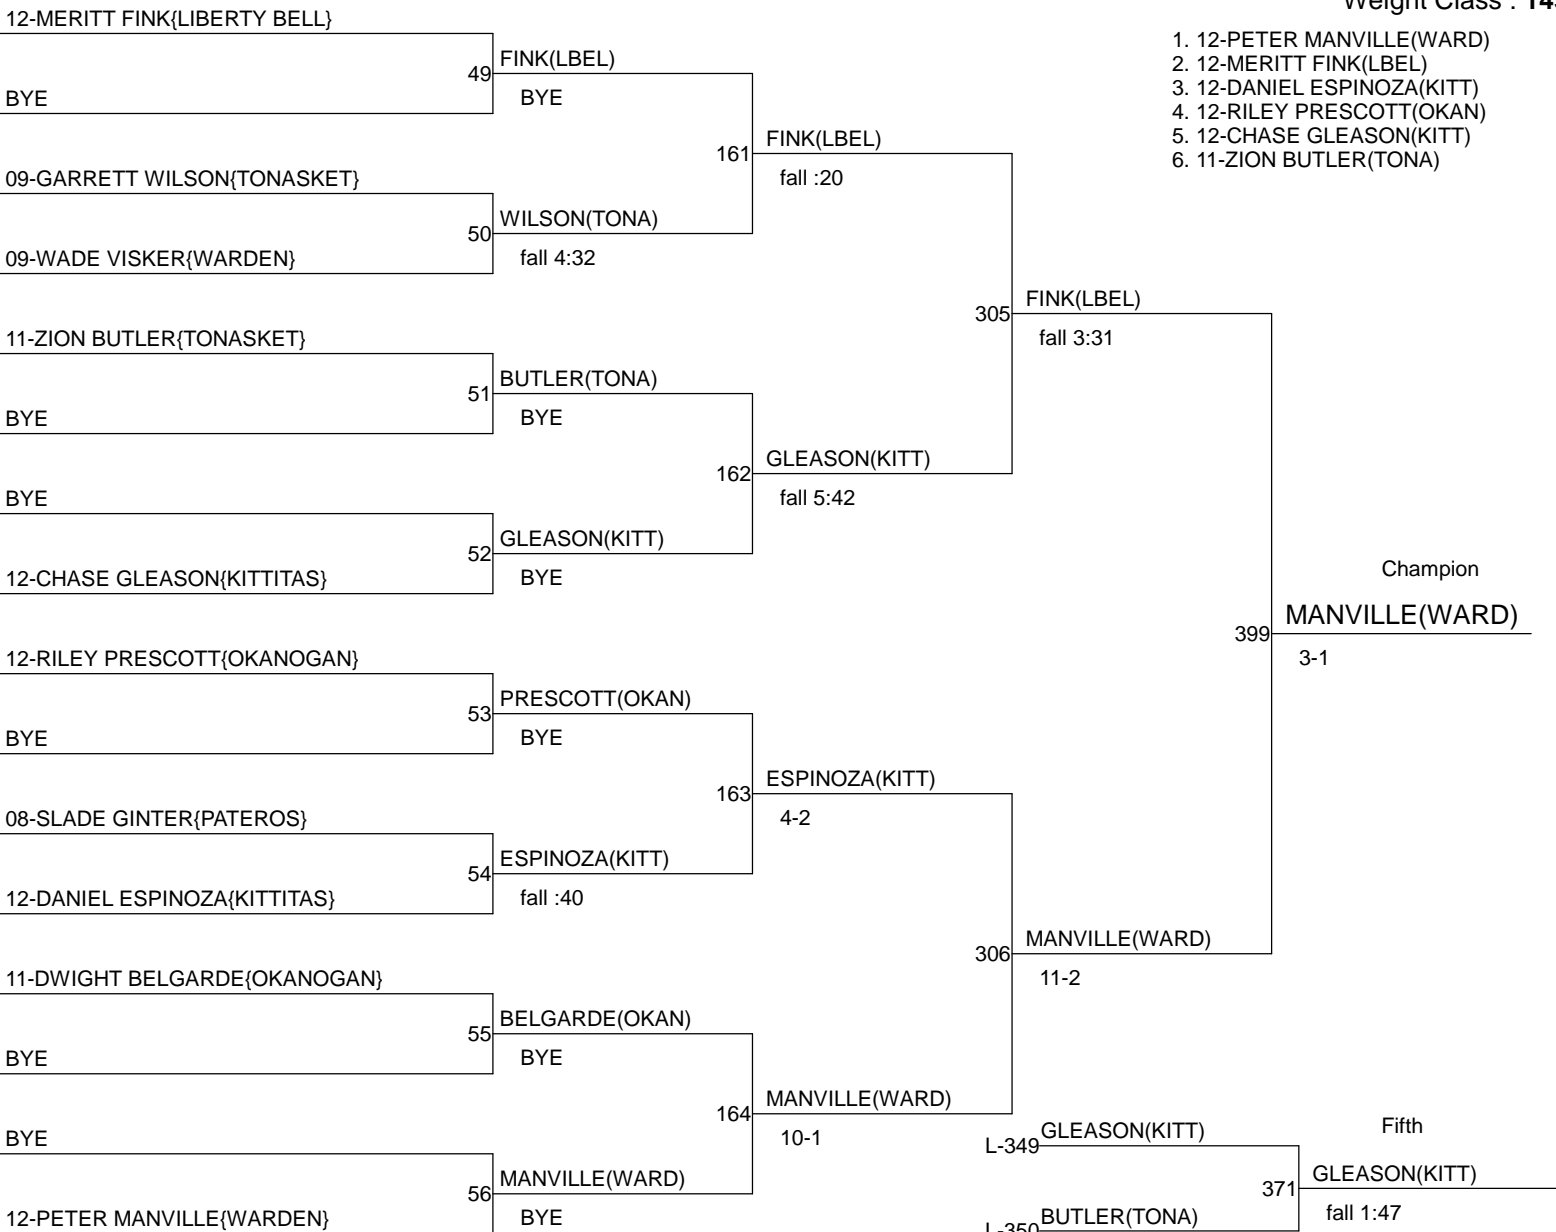

2016 1B2B Region II Wrestling Tournament

Weight Class : **145**

1. 12-PETER MANVILLE(WARD)
2. 12-MERITT FINK(LBEL)
3. 12-DANIEL ESPINOZA(KITT)
4. 12-RILEY PRESCOTT(OKAN)
5. 12-CHASE GLEASON(KITT)
6. 11-ZION BUTLER(TONA)