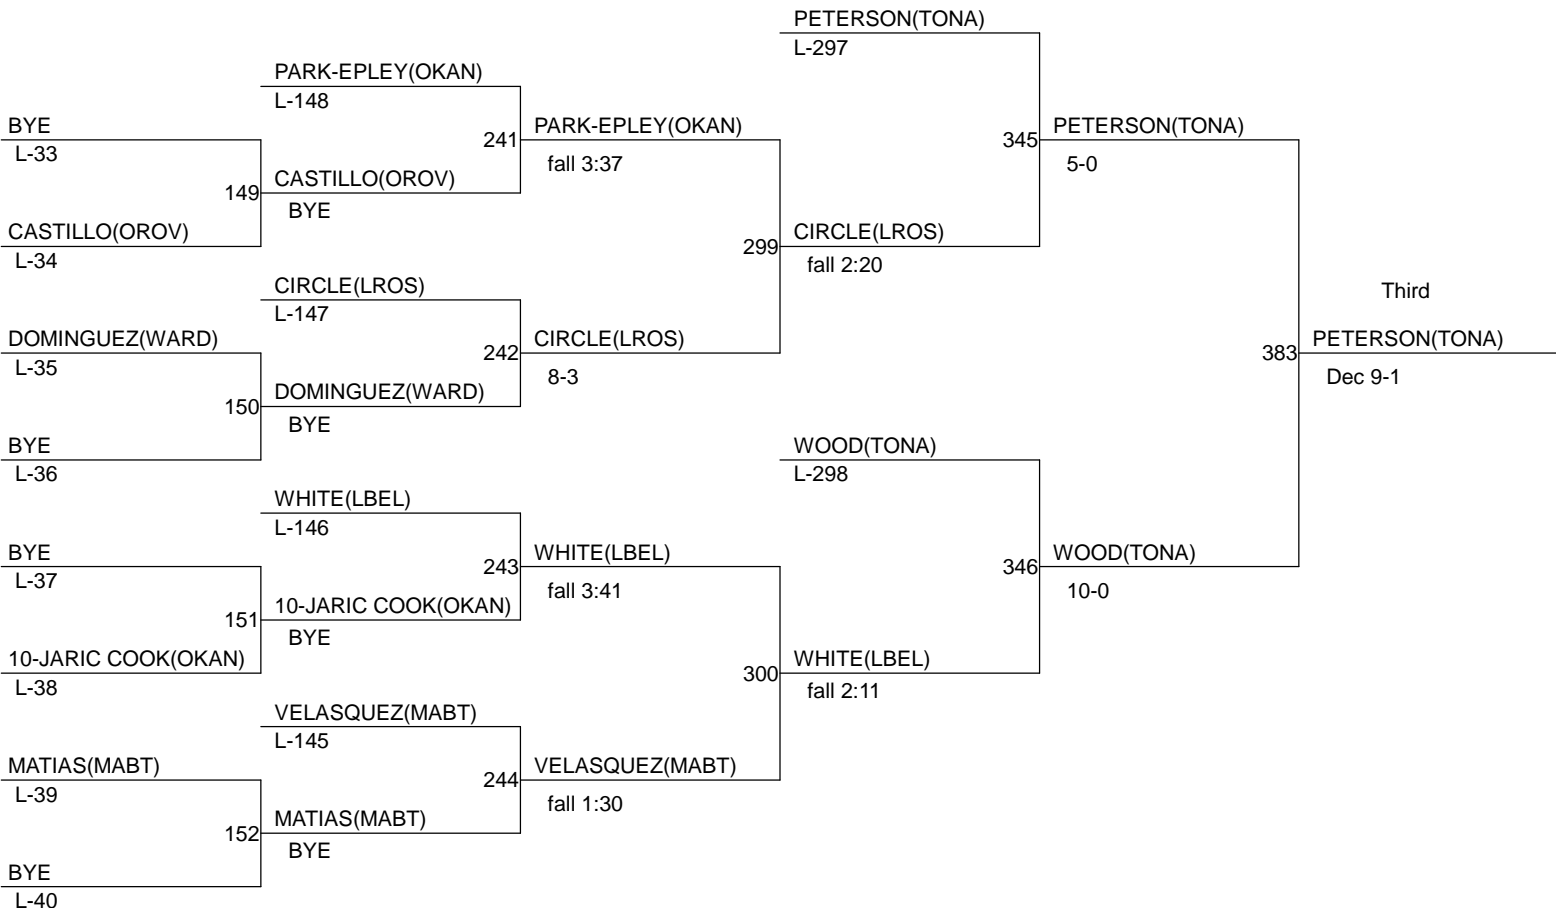

2016 1B2B Region II Wrestling Tournament

Weight Class : **132**