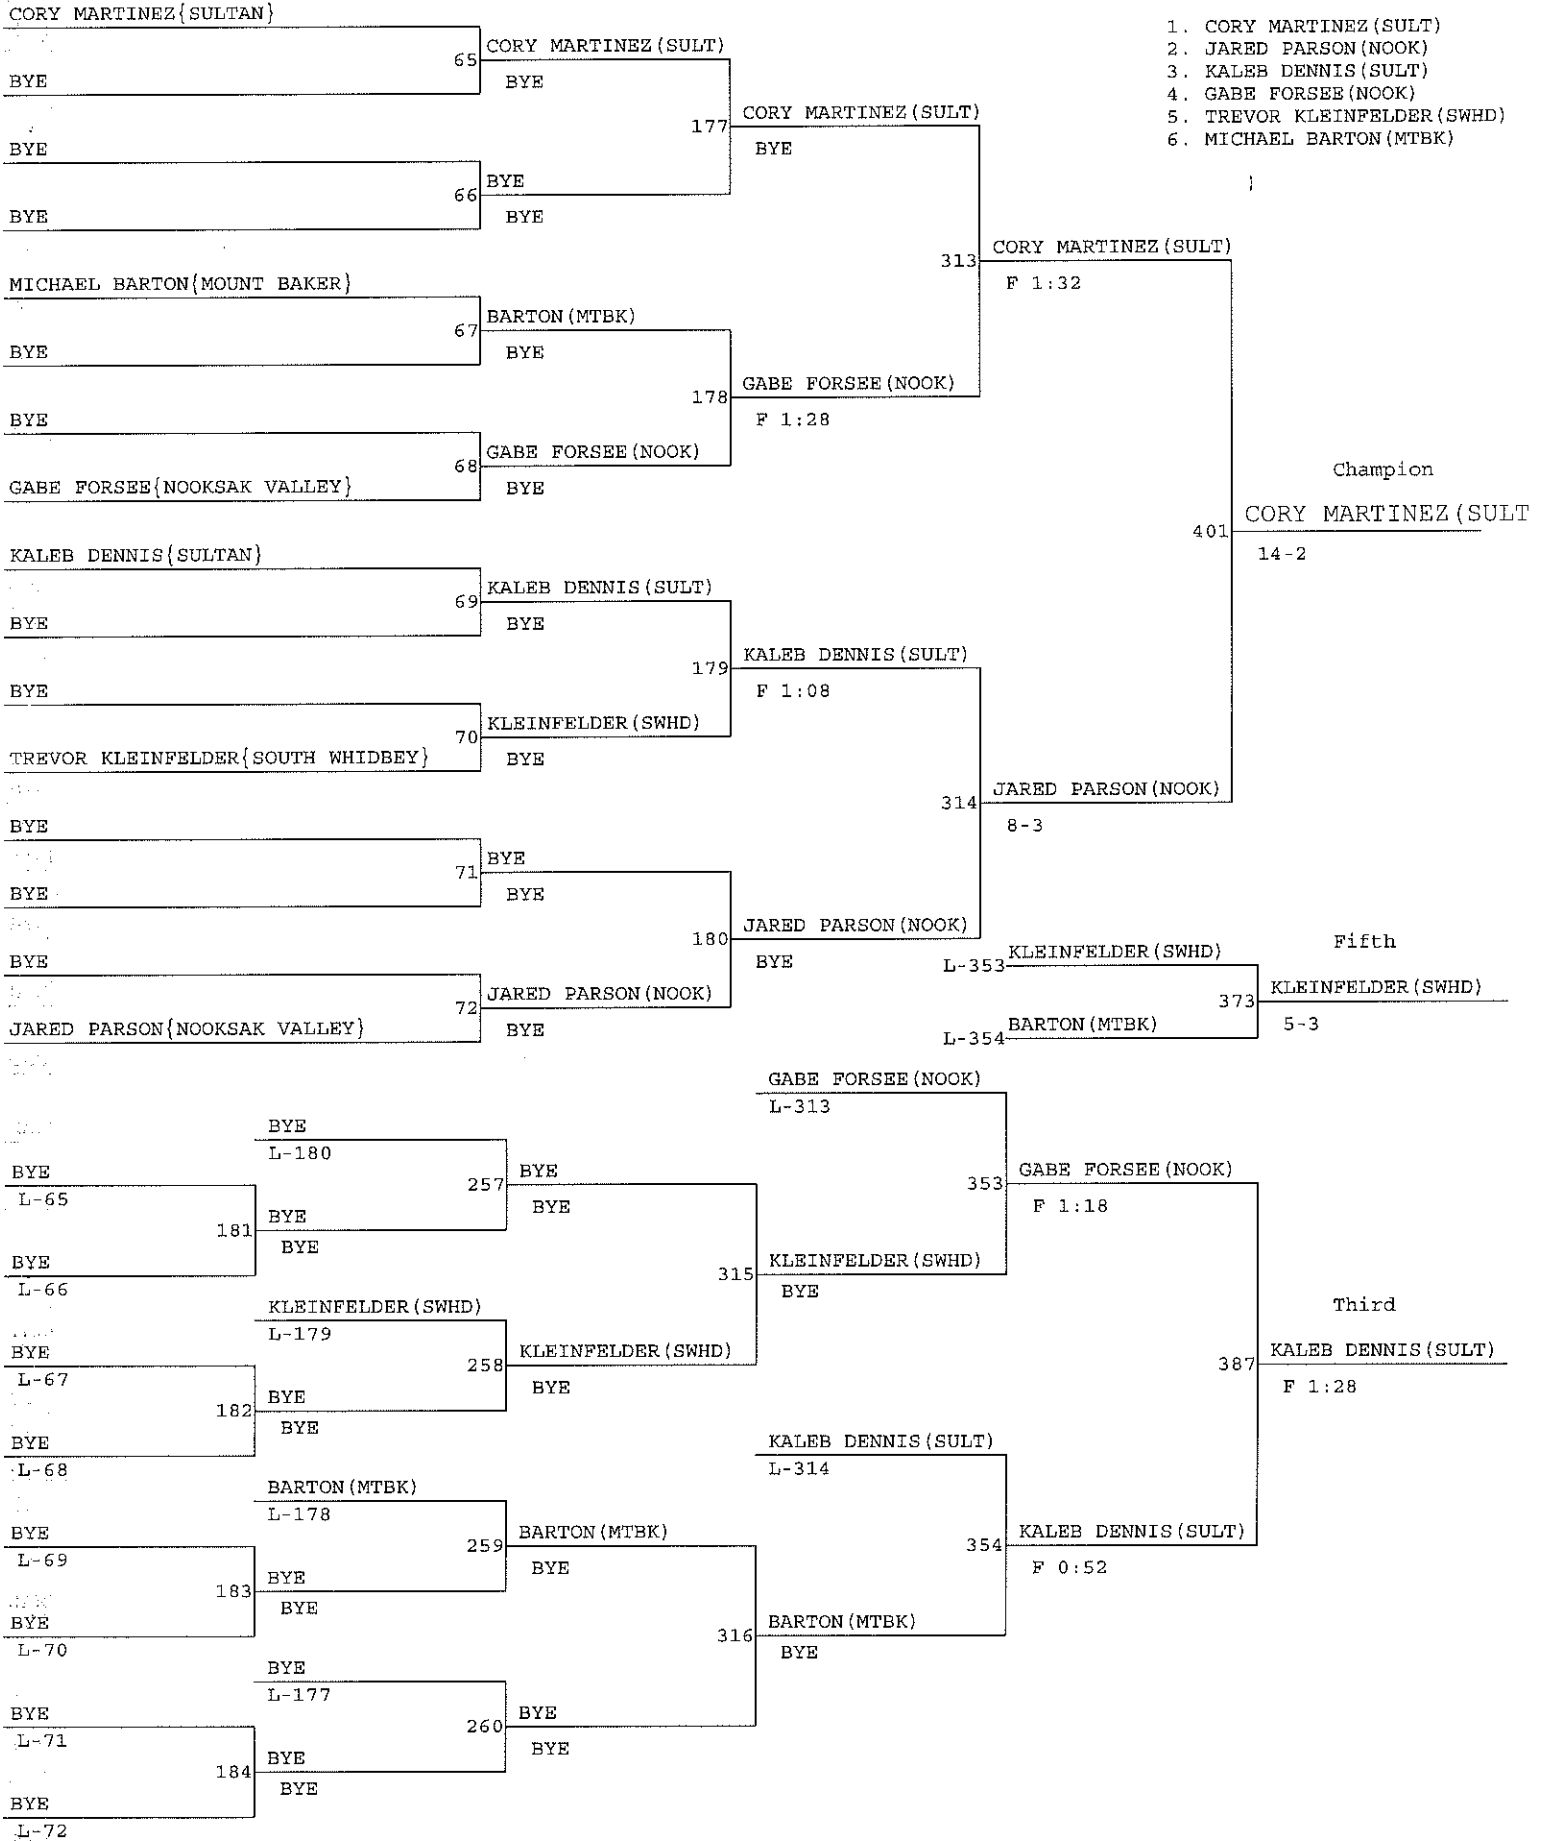

Weight Class : 160

1. CORY MARTINEZ (SULT)
2. JARED PARSON (NOOK)
3. KALEB DENNIS (SULT)
4. GABE FORSEE (NOOK)
5. TREVOR KLEINFELDER (SWHD)
6. MICHAEL BARTON (MTBK)

2016 District 1 1A Sub-Regional

Weight Class : 170