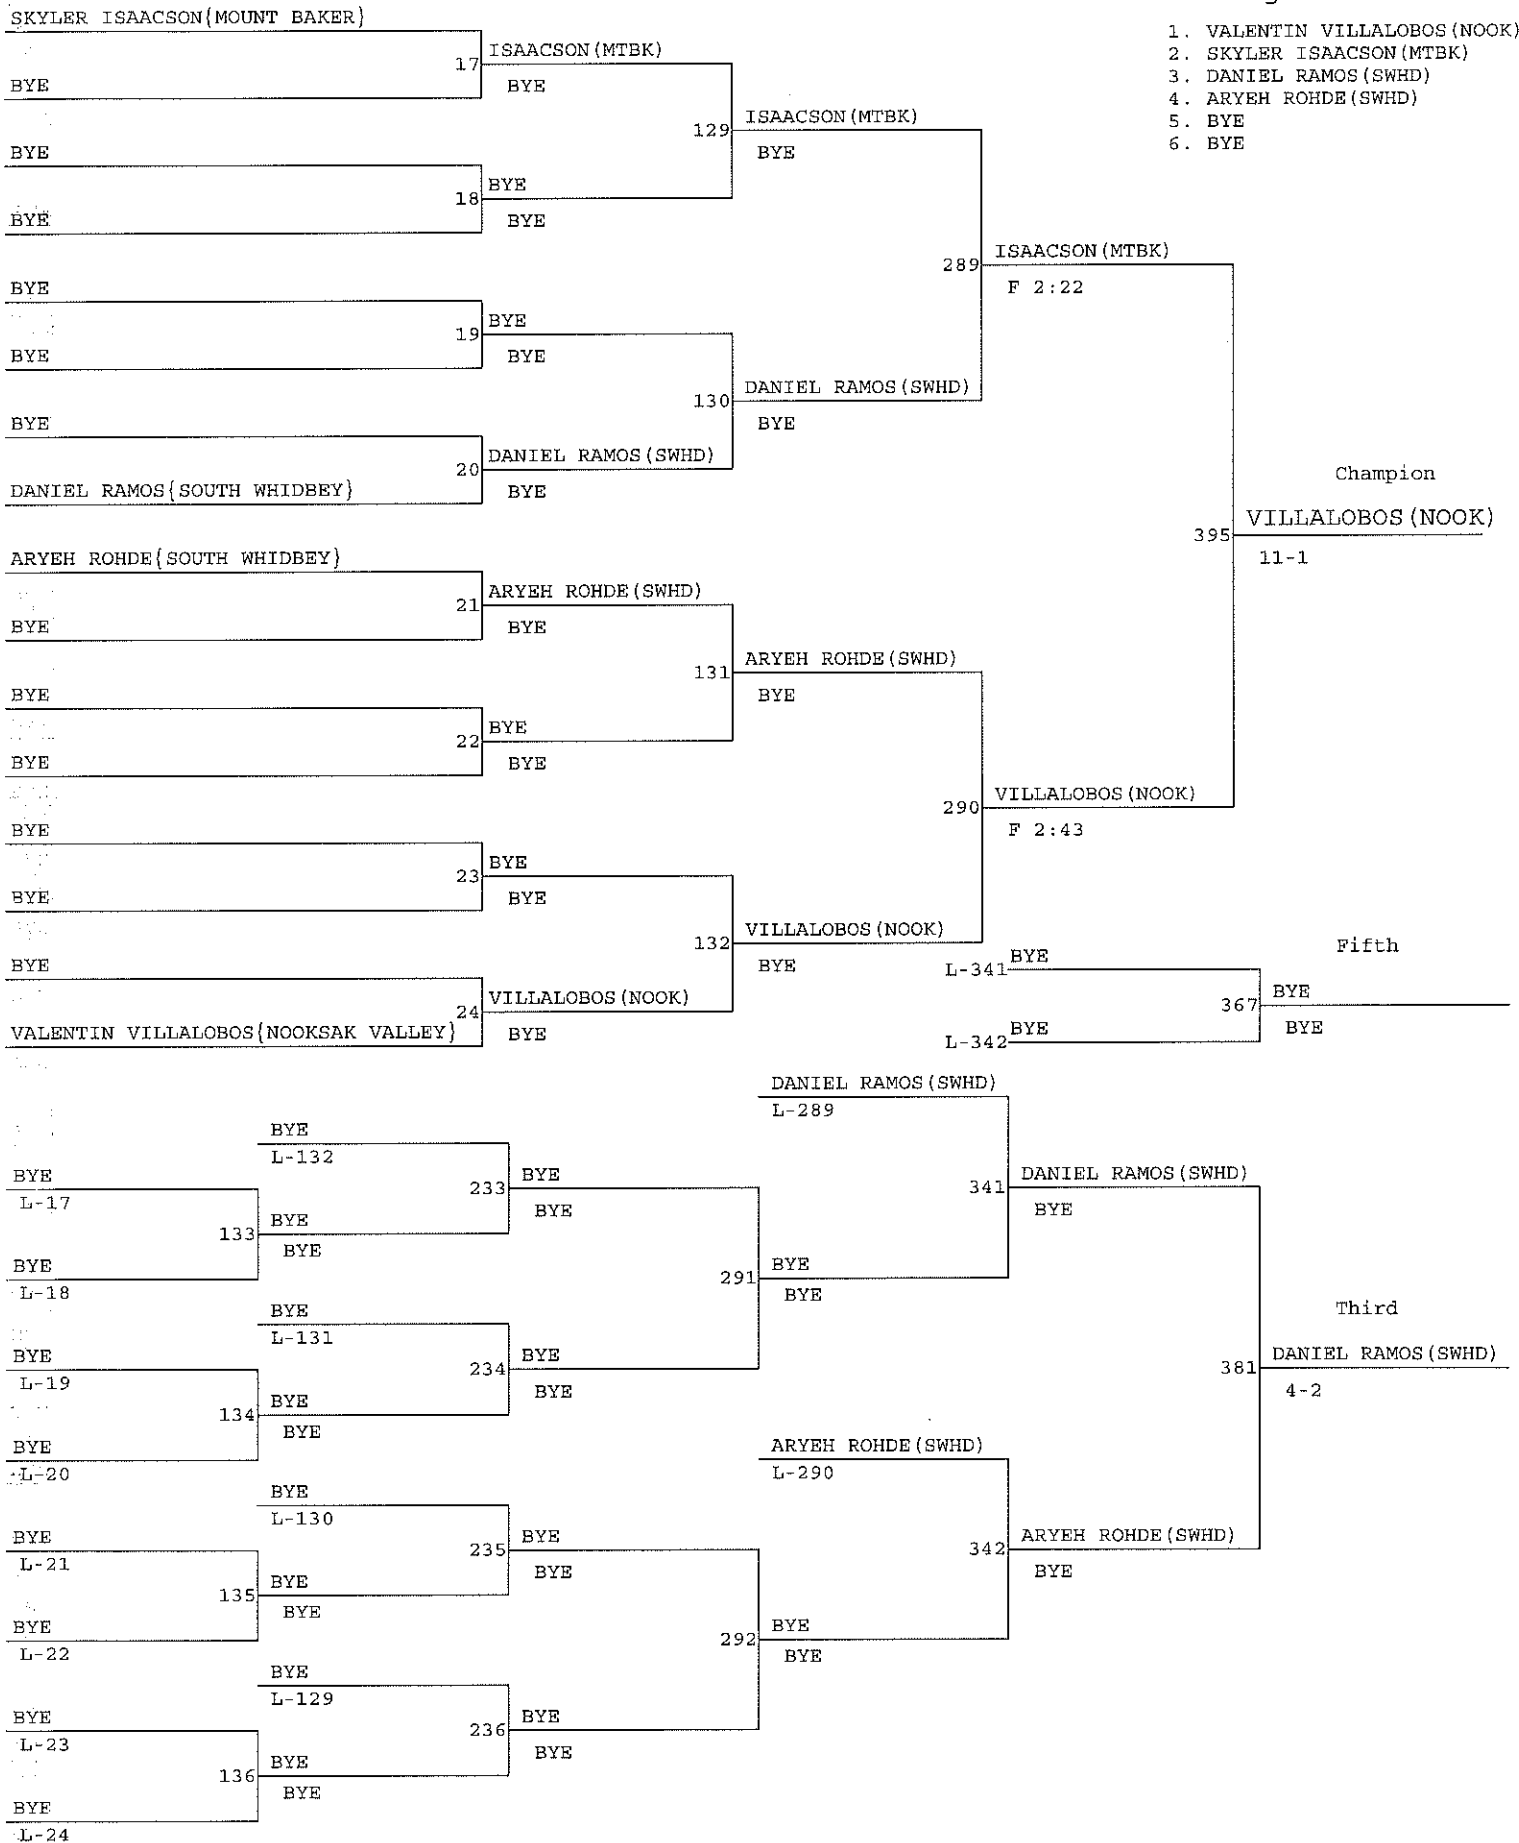

2016 District 1 1A Sub-Regional

Weight Class : 113

1. BRENNAN BLANKERS (NOOK)
2. URIEL LOPEZ (NOOK)
3. BYE
4. BYE
5. BYE
6. BYE

2016 District 1 1A Sub-Regional

Weight Class : 120

1. VALENTIN VILLALOBOS (NOOK)
2. SKYLER ISAACSON (MTBK)
3. DANIEL RAMOS (SWHD)
4. ARYEH ROHDE (SWHD)
5. BYE
6. BYE