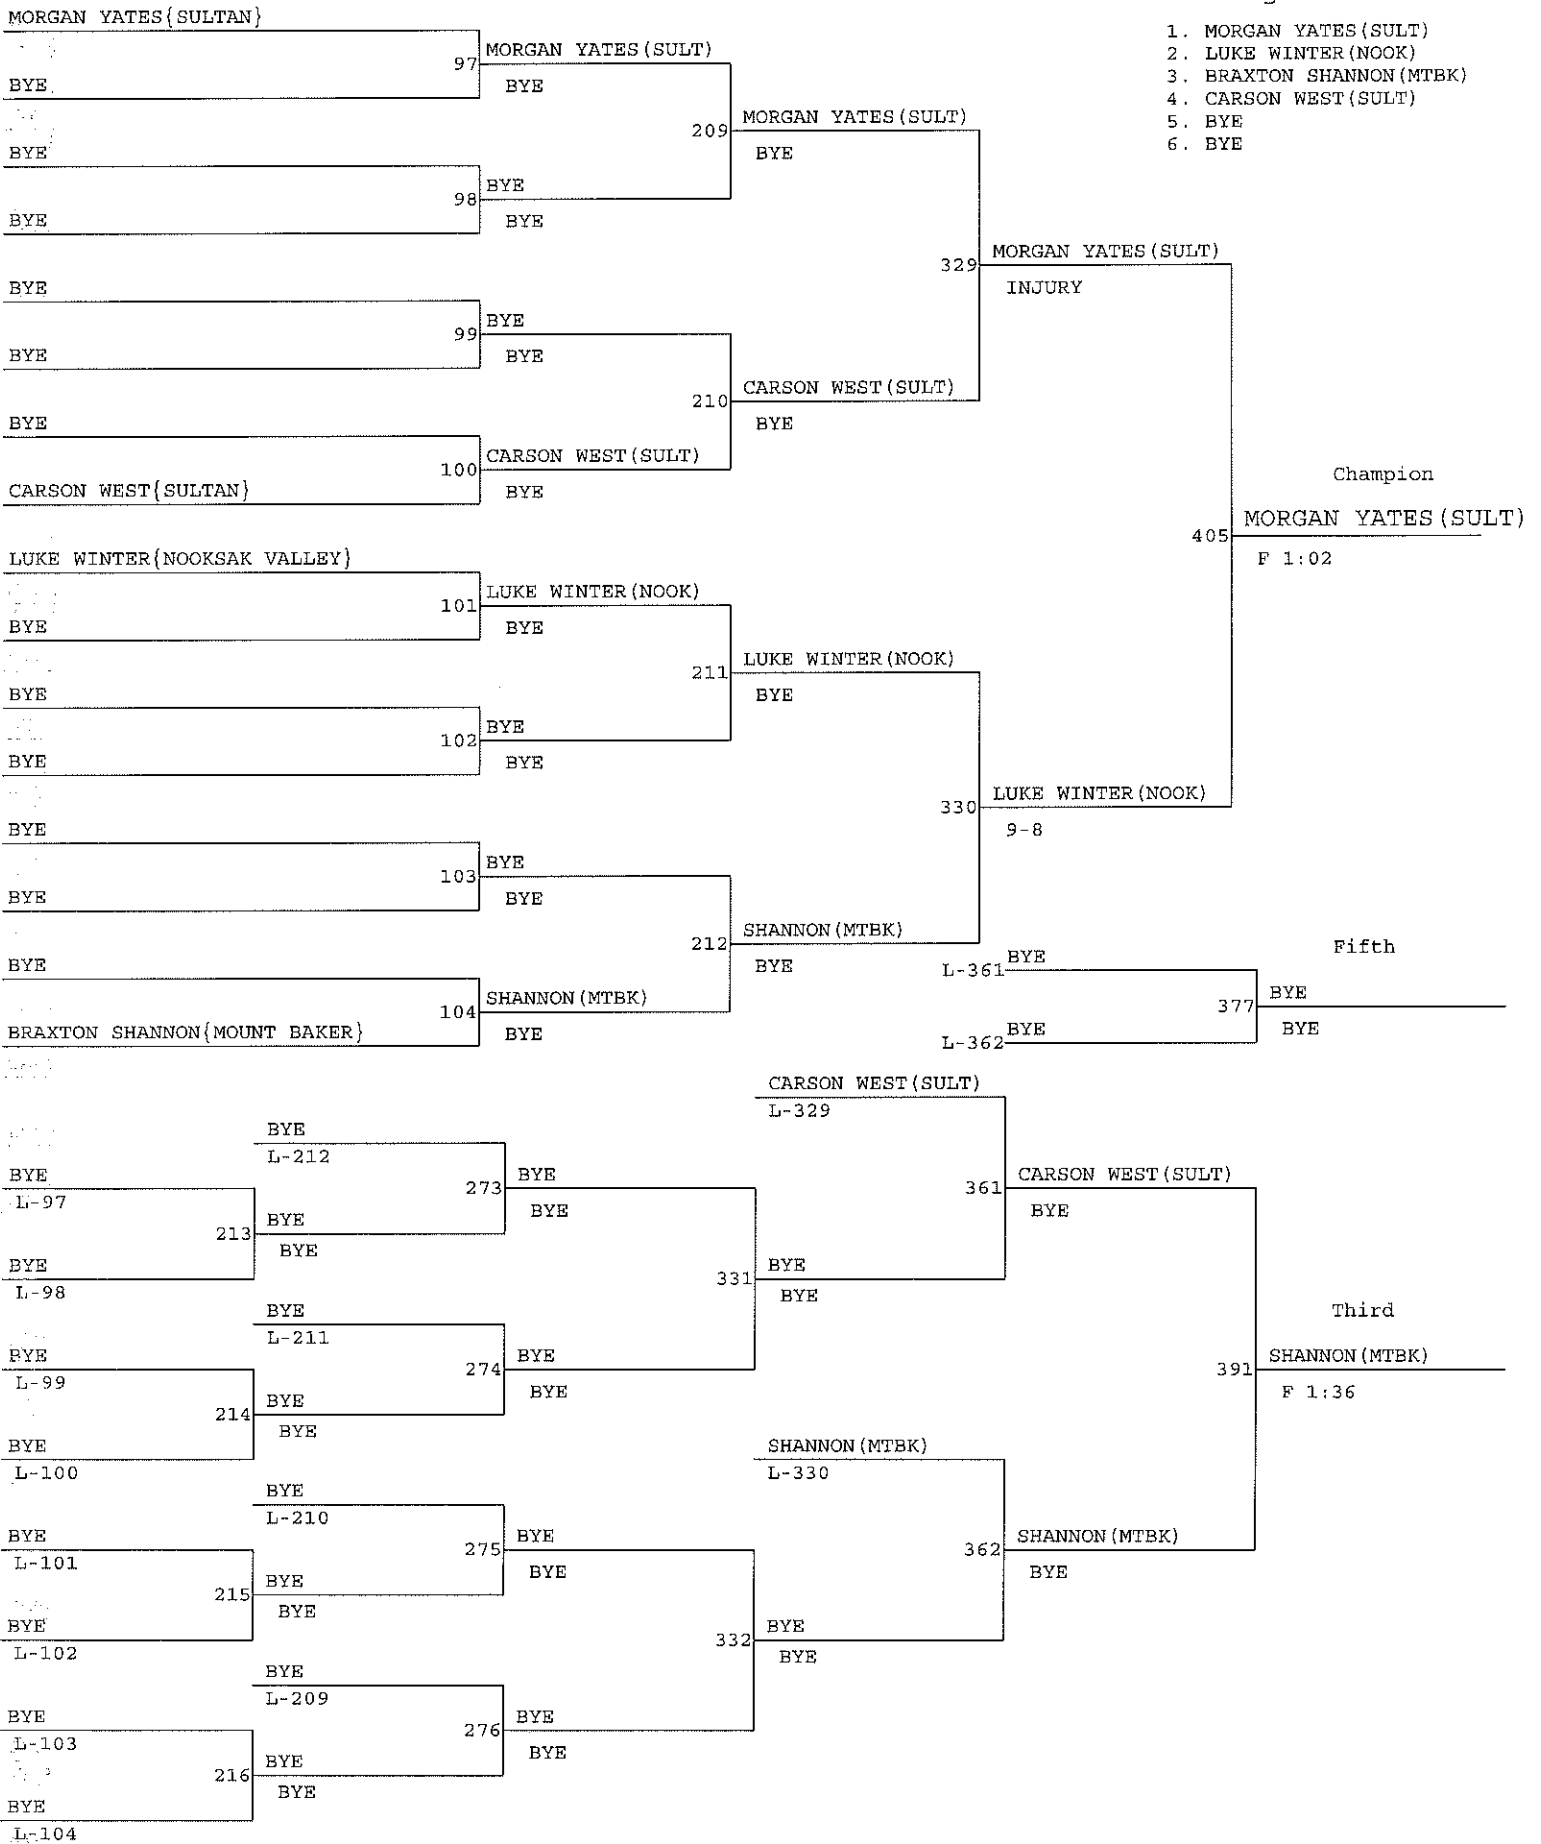

2016 District 1 1A Sub-Regional

Weight Class : 220

1. MORGAN YATES (SULT)
2. LUKE WINTER (NOOK)
3. BRAXTON SHANNON (MTBK)
4. CARSON WEST (SULT)
5. BYE
6. BYE