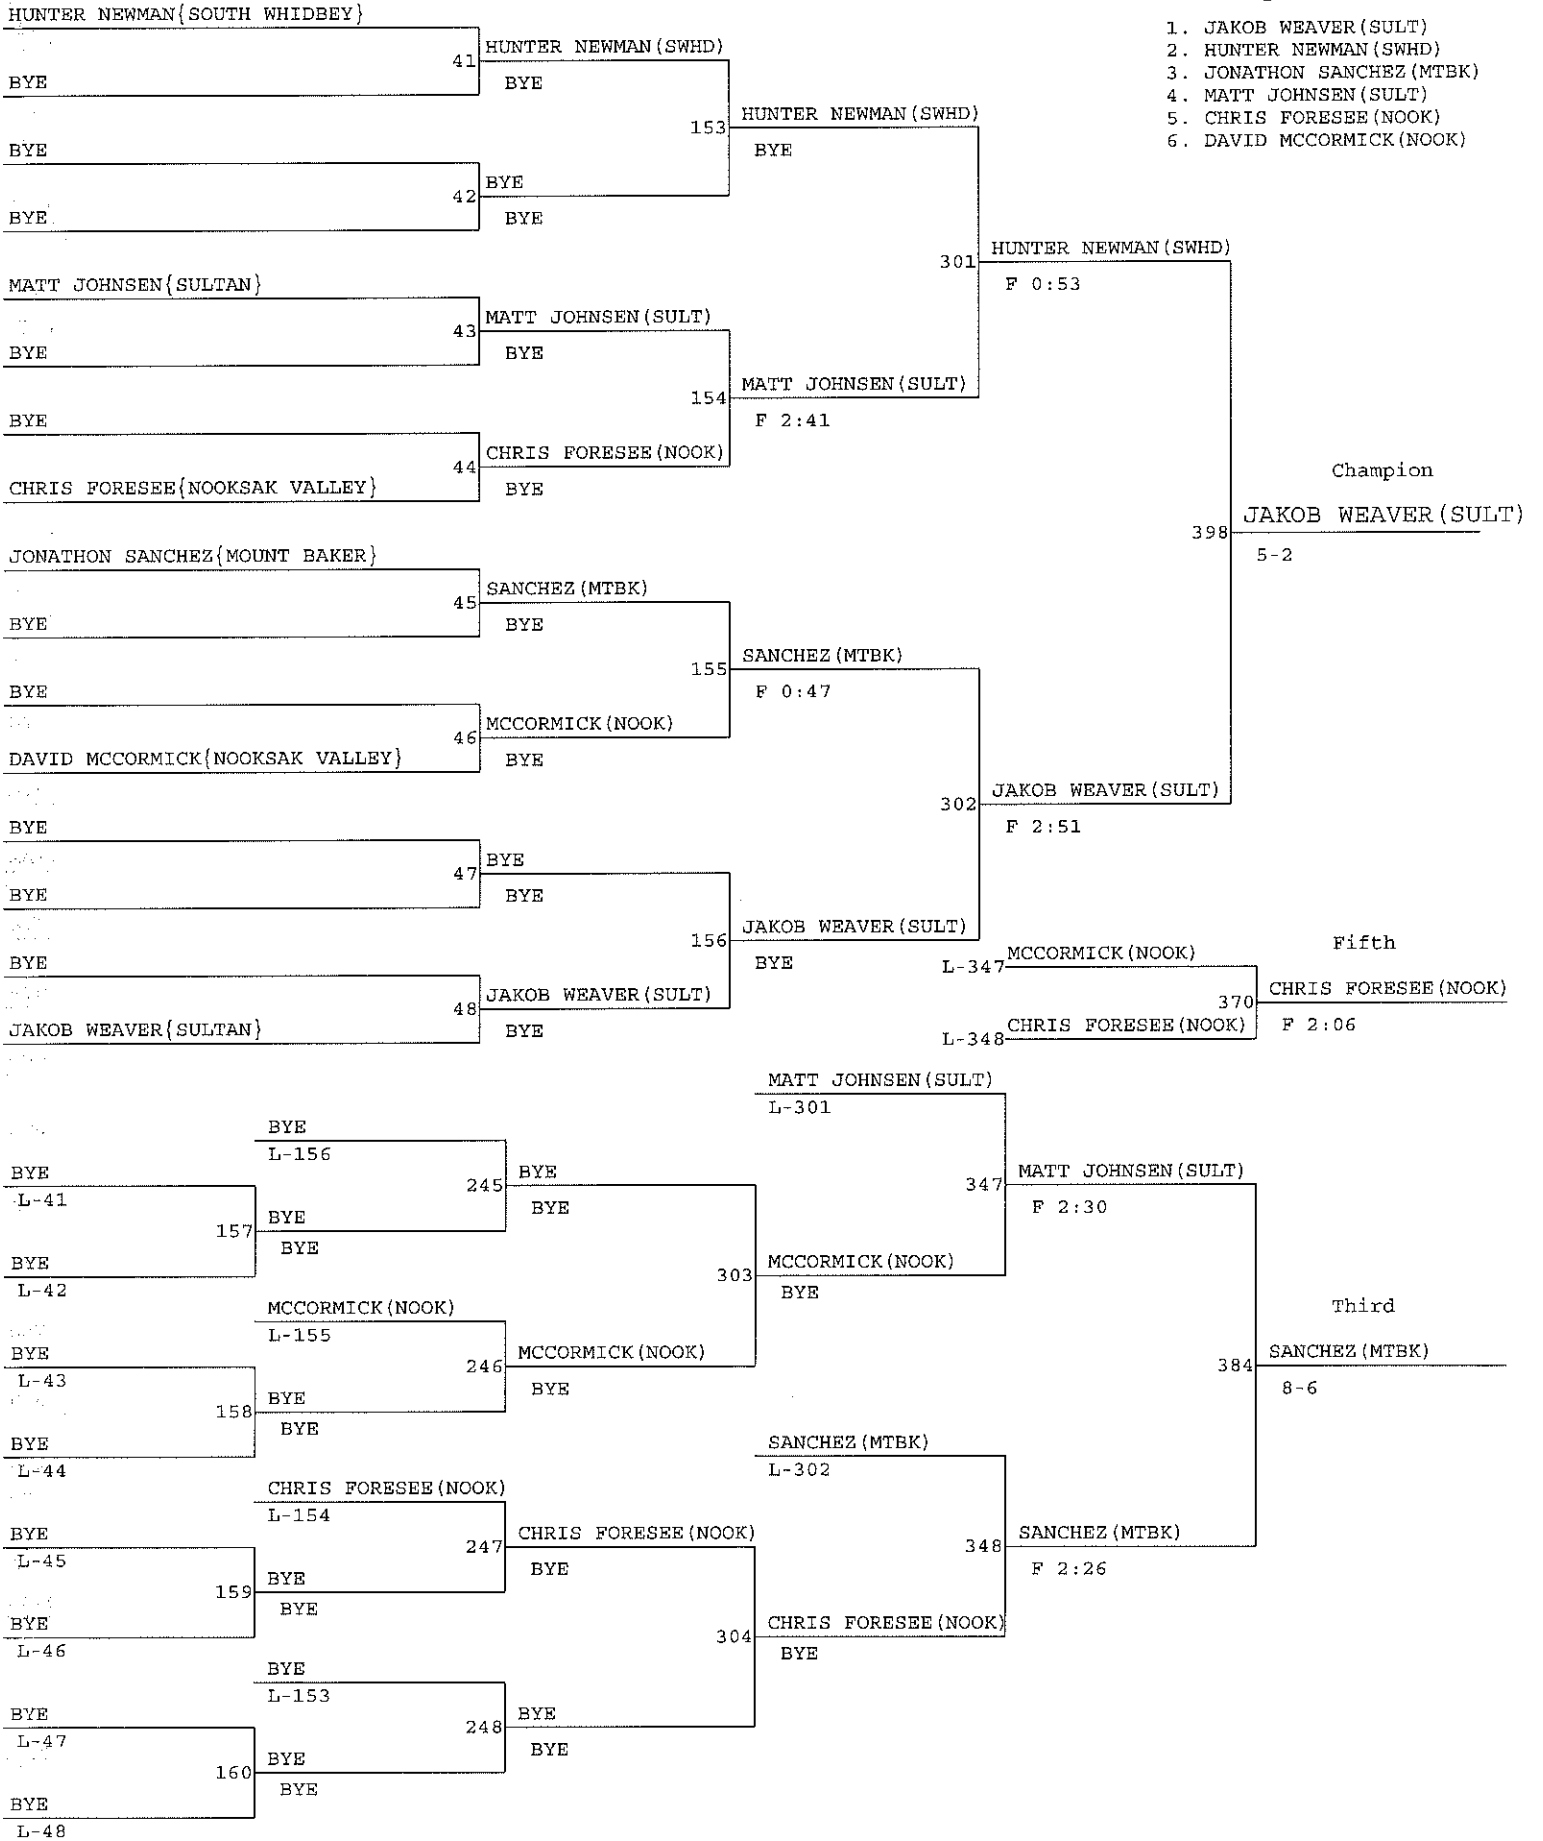

2016 District 1 1A Sub-Regional

Weight Class : 138

1. JAKOB WEAVER (SULT)
2. HUNTER NEWMAN (SWHD)
3. JONATHON SANCHEZ (MTBK)
4. MATT JOHNSEN (SULT)
5. CHRIS FORESEE (NOOK)
6. DAVID MCCORMICK (NOOK)