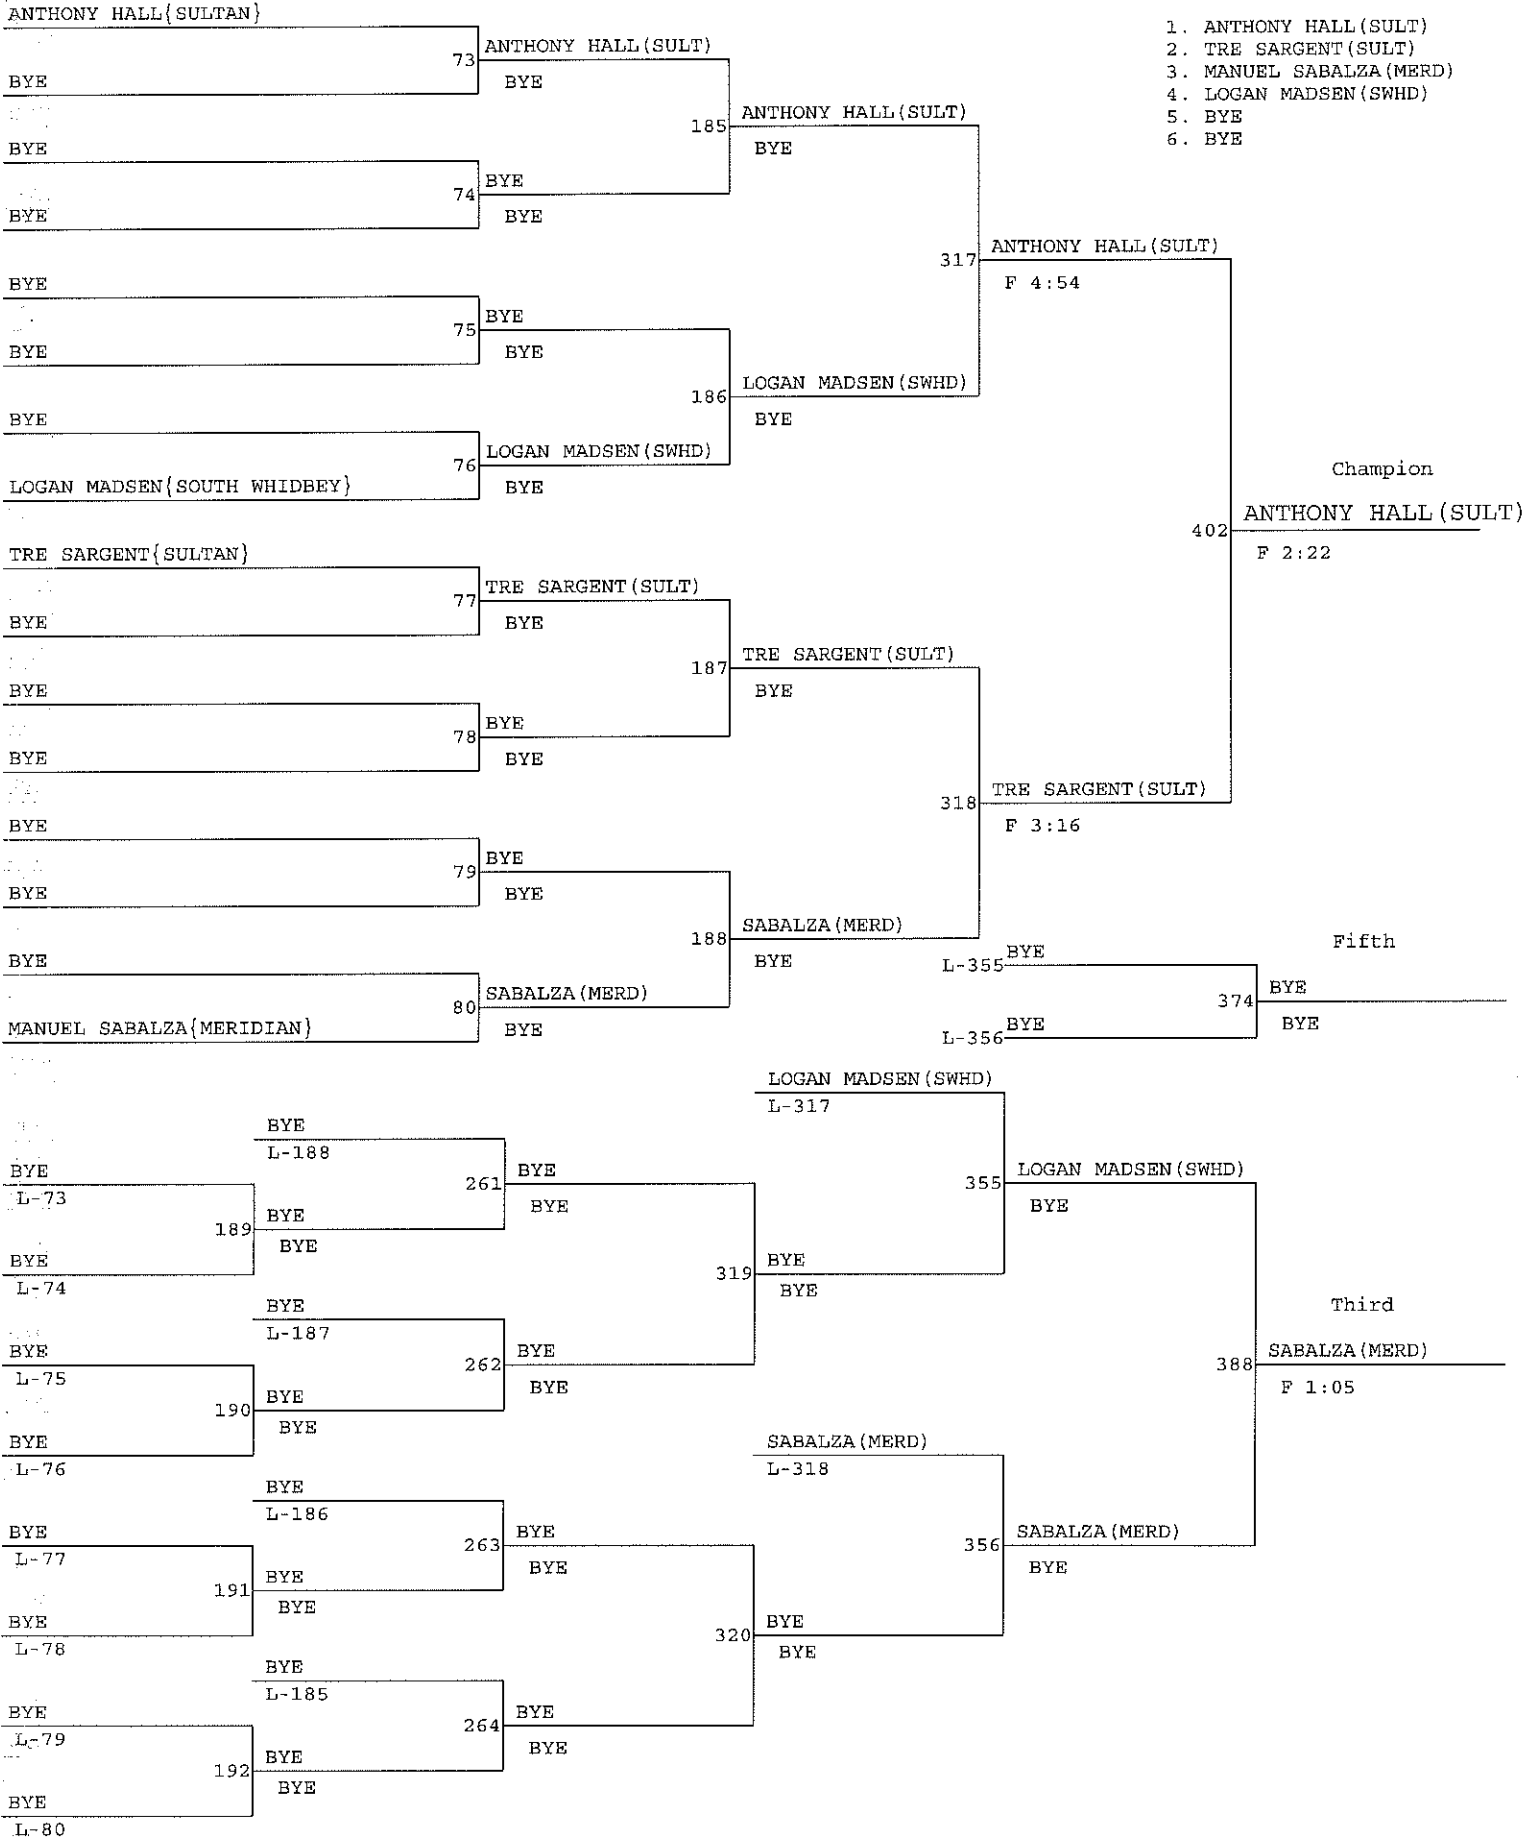

Weight Class : 160

1. CORY MARTINEZ (SULT)
2. JARED PARSON (NOOK)
3. KALEB DENNIS (SULT)
4. GABE FORSEE (NOOK)
5. TREVOR KLEINFELDER (SWHD)
6. MICHAEL BARTON (MTBK)

2016 District 1 1A Sub-Regional

Weight Class : 170