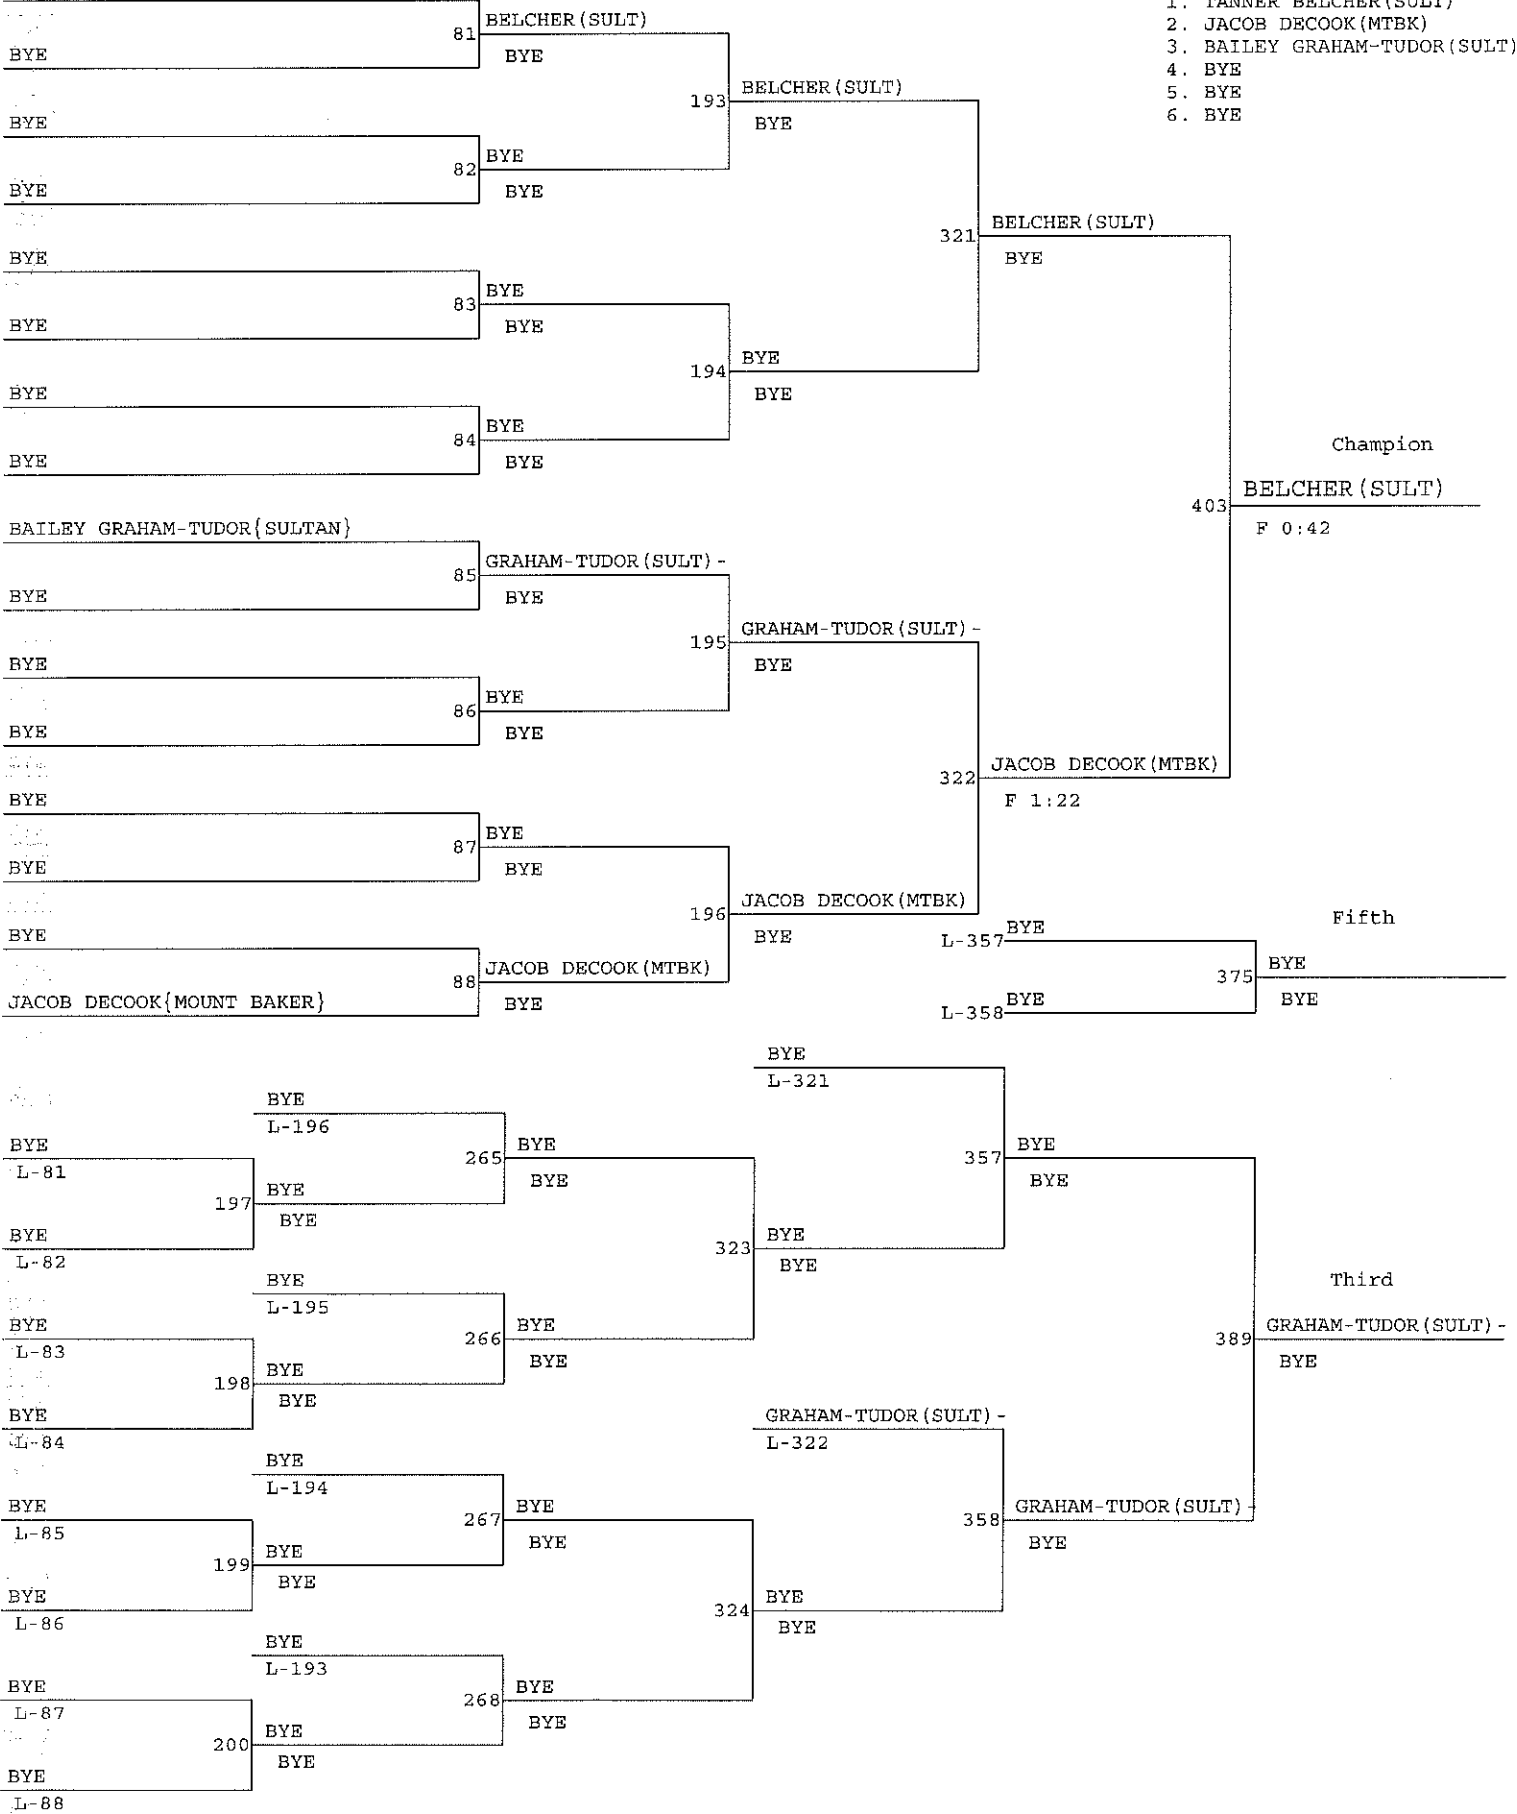

2016 District 1 1A Sub-Regional

Weight Class : 182

TANNER BELCHER{SULTAN}

1. TANNER BELCHER(SULT)
2. JACOB DECOOK(MTBK)
3. BAILEY GRAHAM-TUDOR(SULT) -
4. BYE
5. BYE
6. BYE