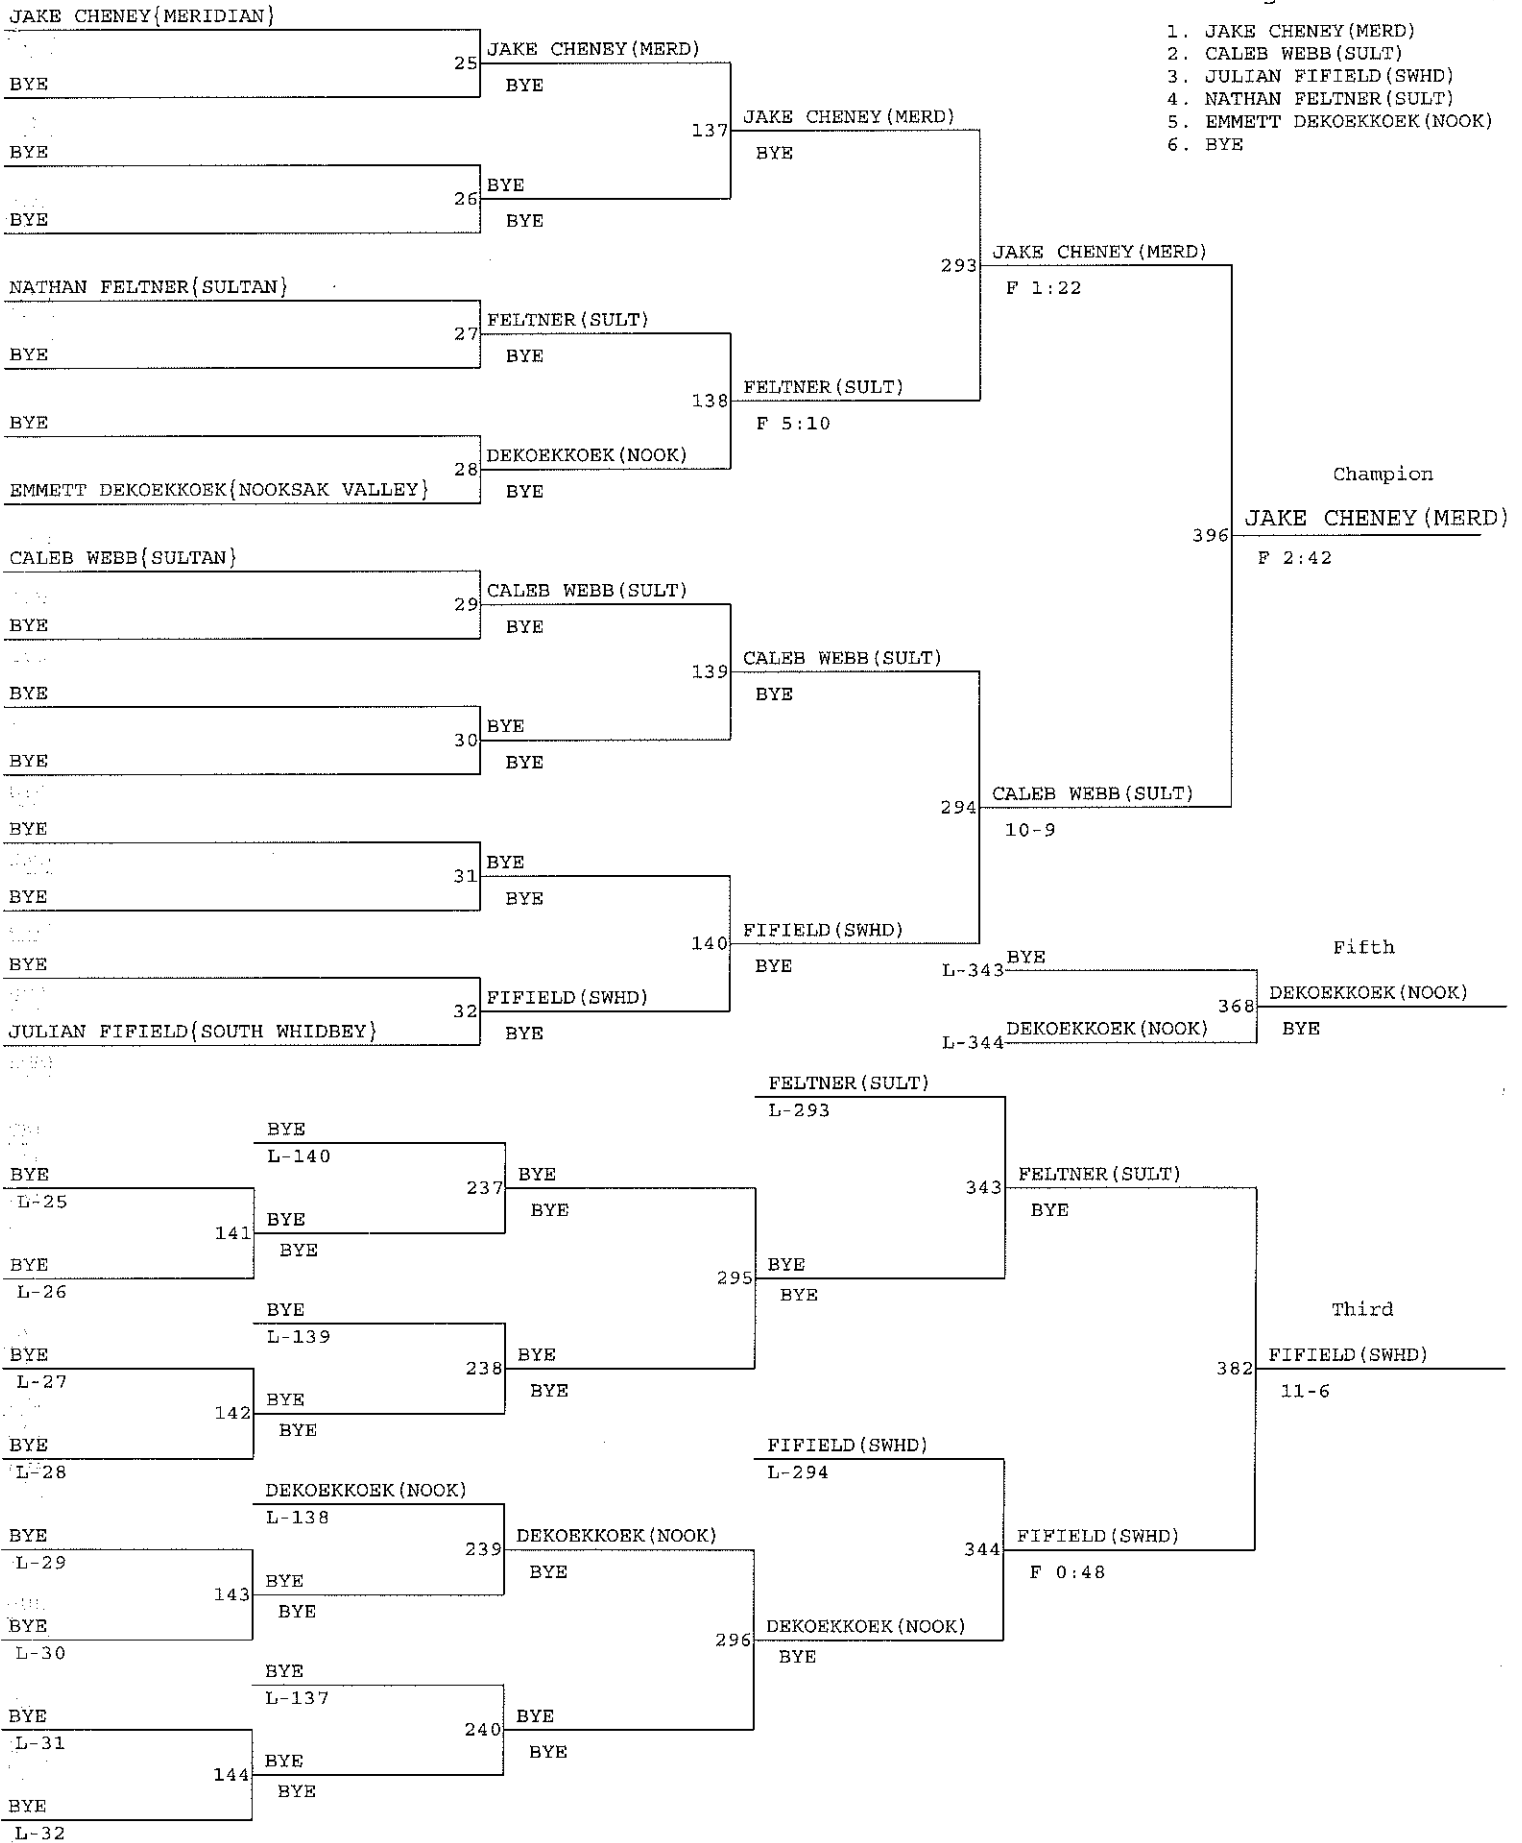

2016 District 1 1A Sub-Regional

Weight Class : 126

1. JAKE CHENEY (MERD)
2. CALEB WEBB (SULT)
3. JULIAN FIFIELD (SWHD)
4. NATHAN FELTNER (SULT)
5. EMMETT DEKOEKOEK (NOOK)
6. BYE