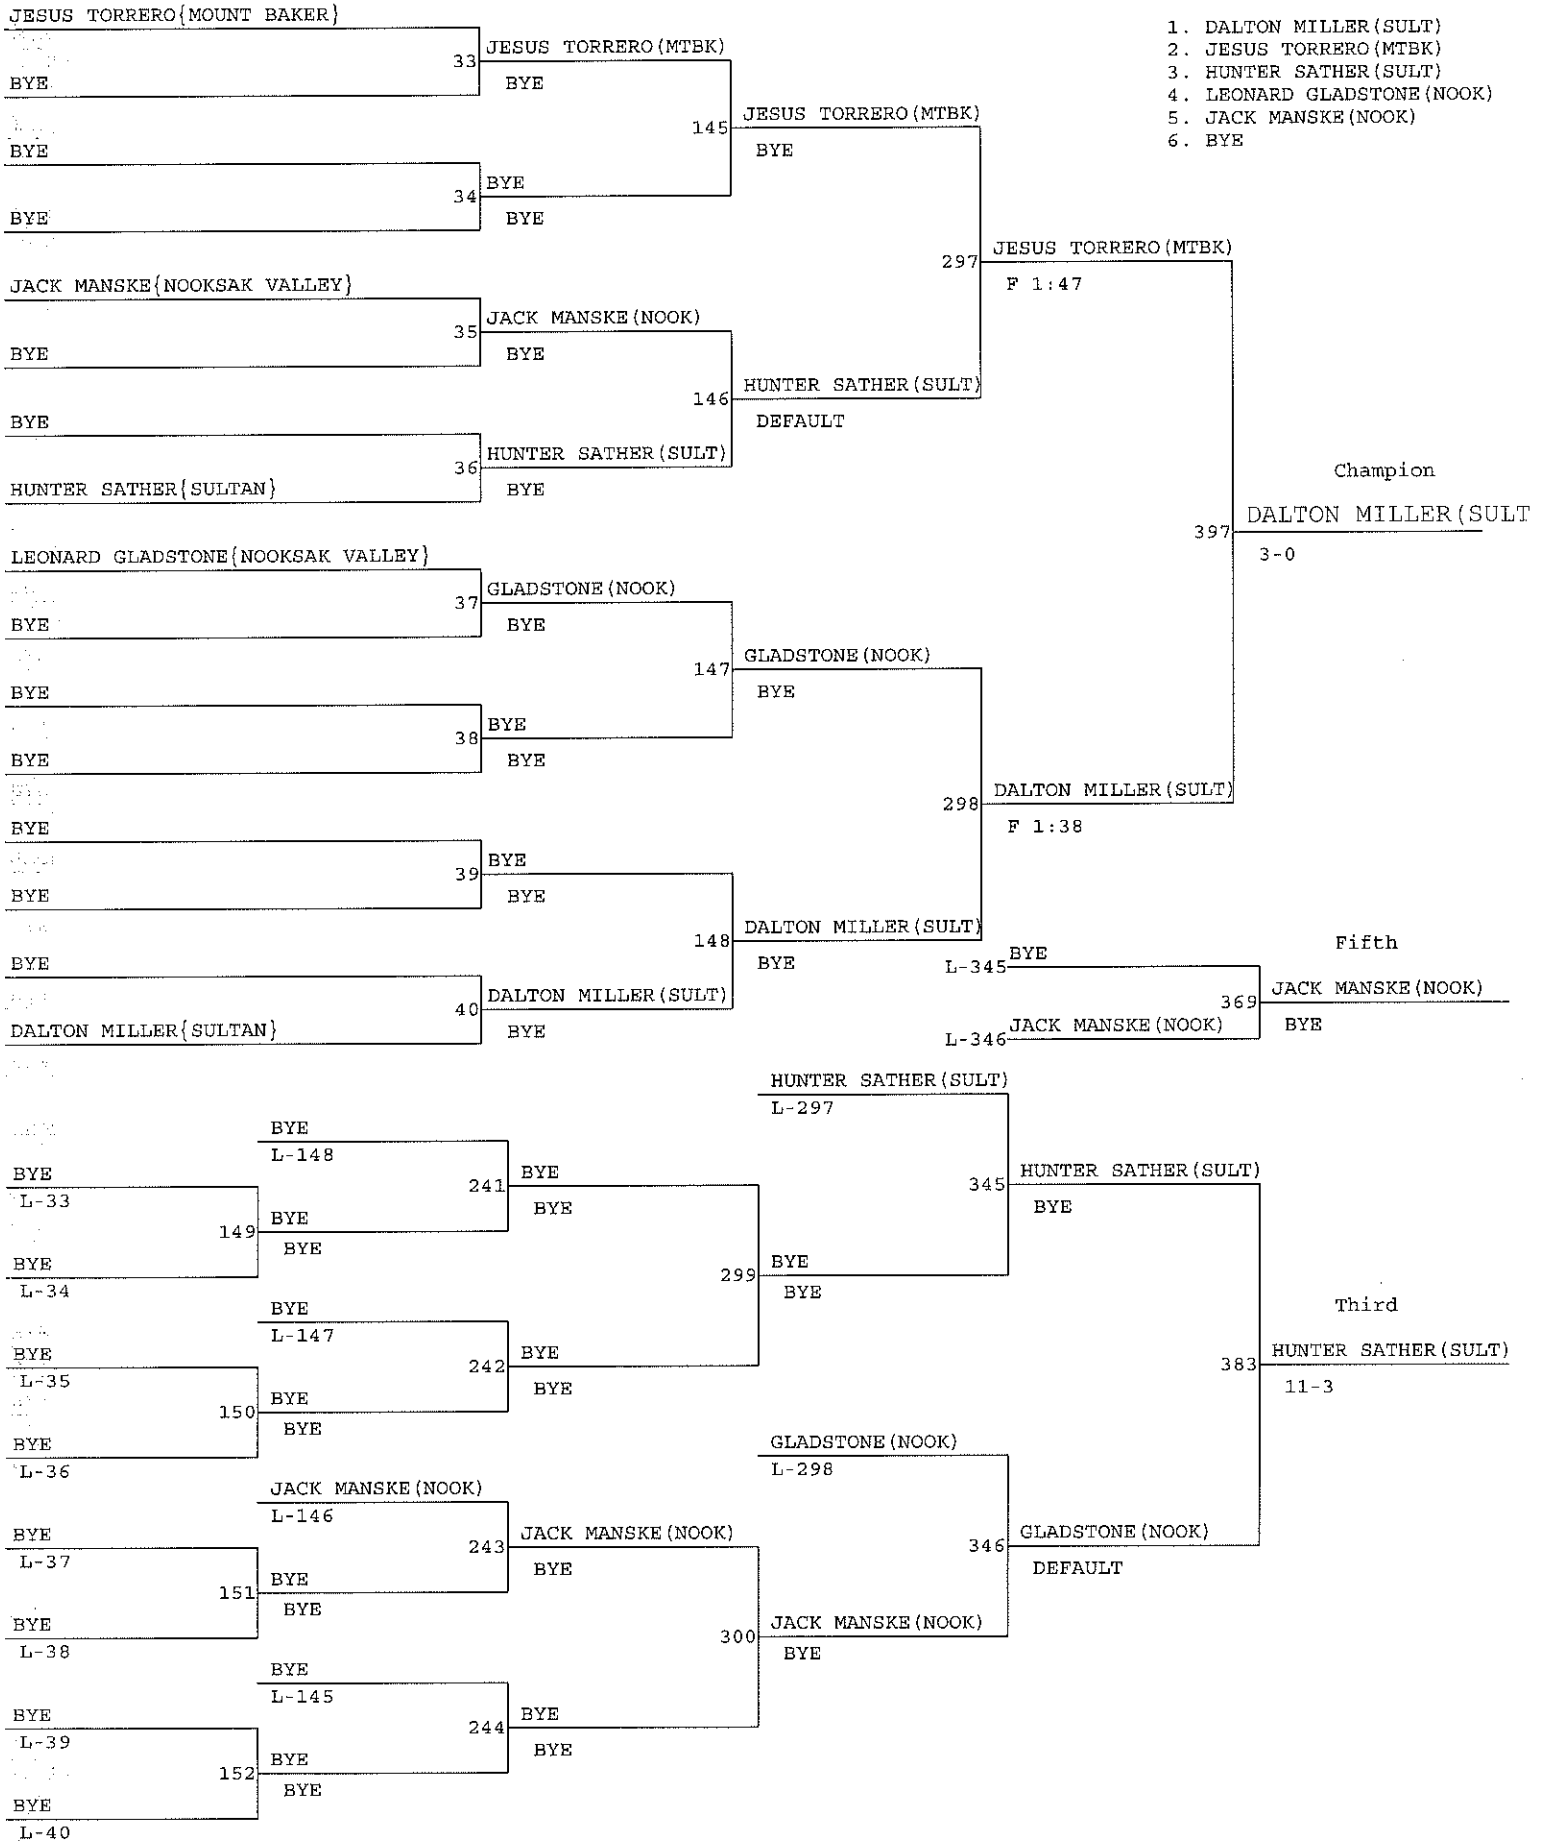

2016 District 1 1A Sub-Regional

Weight Class : 132