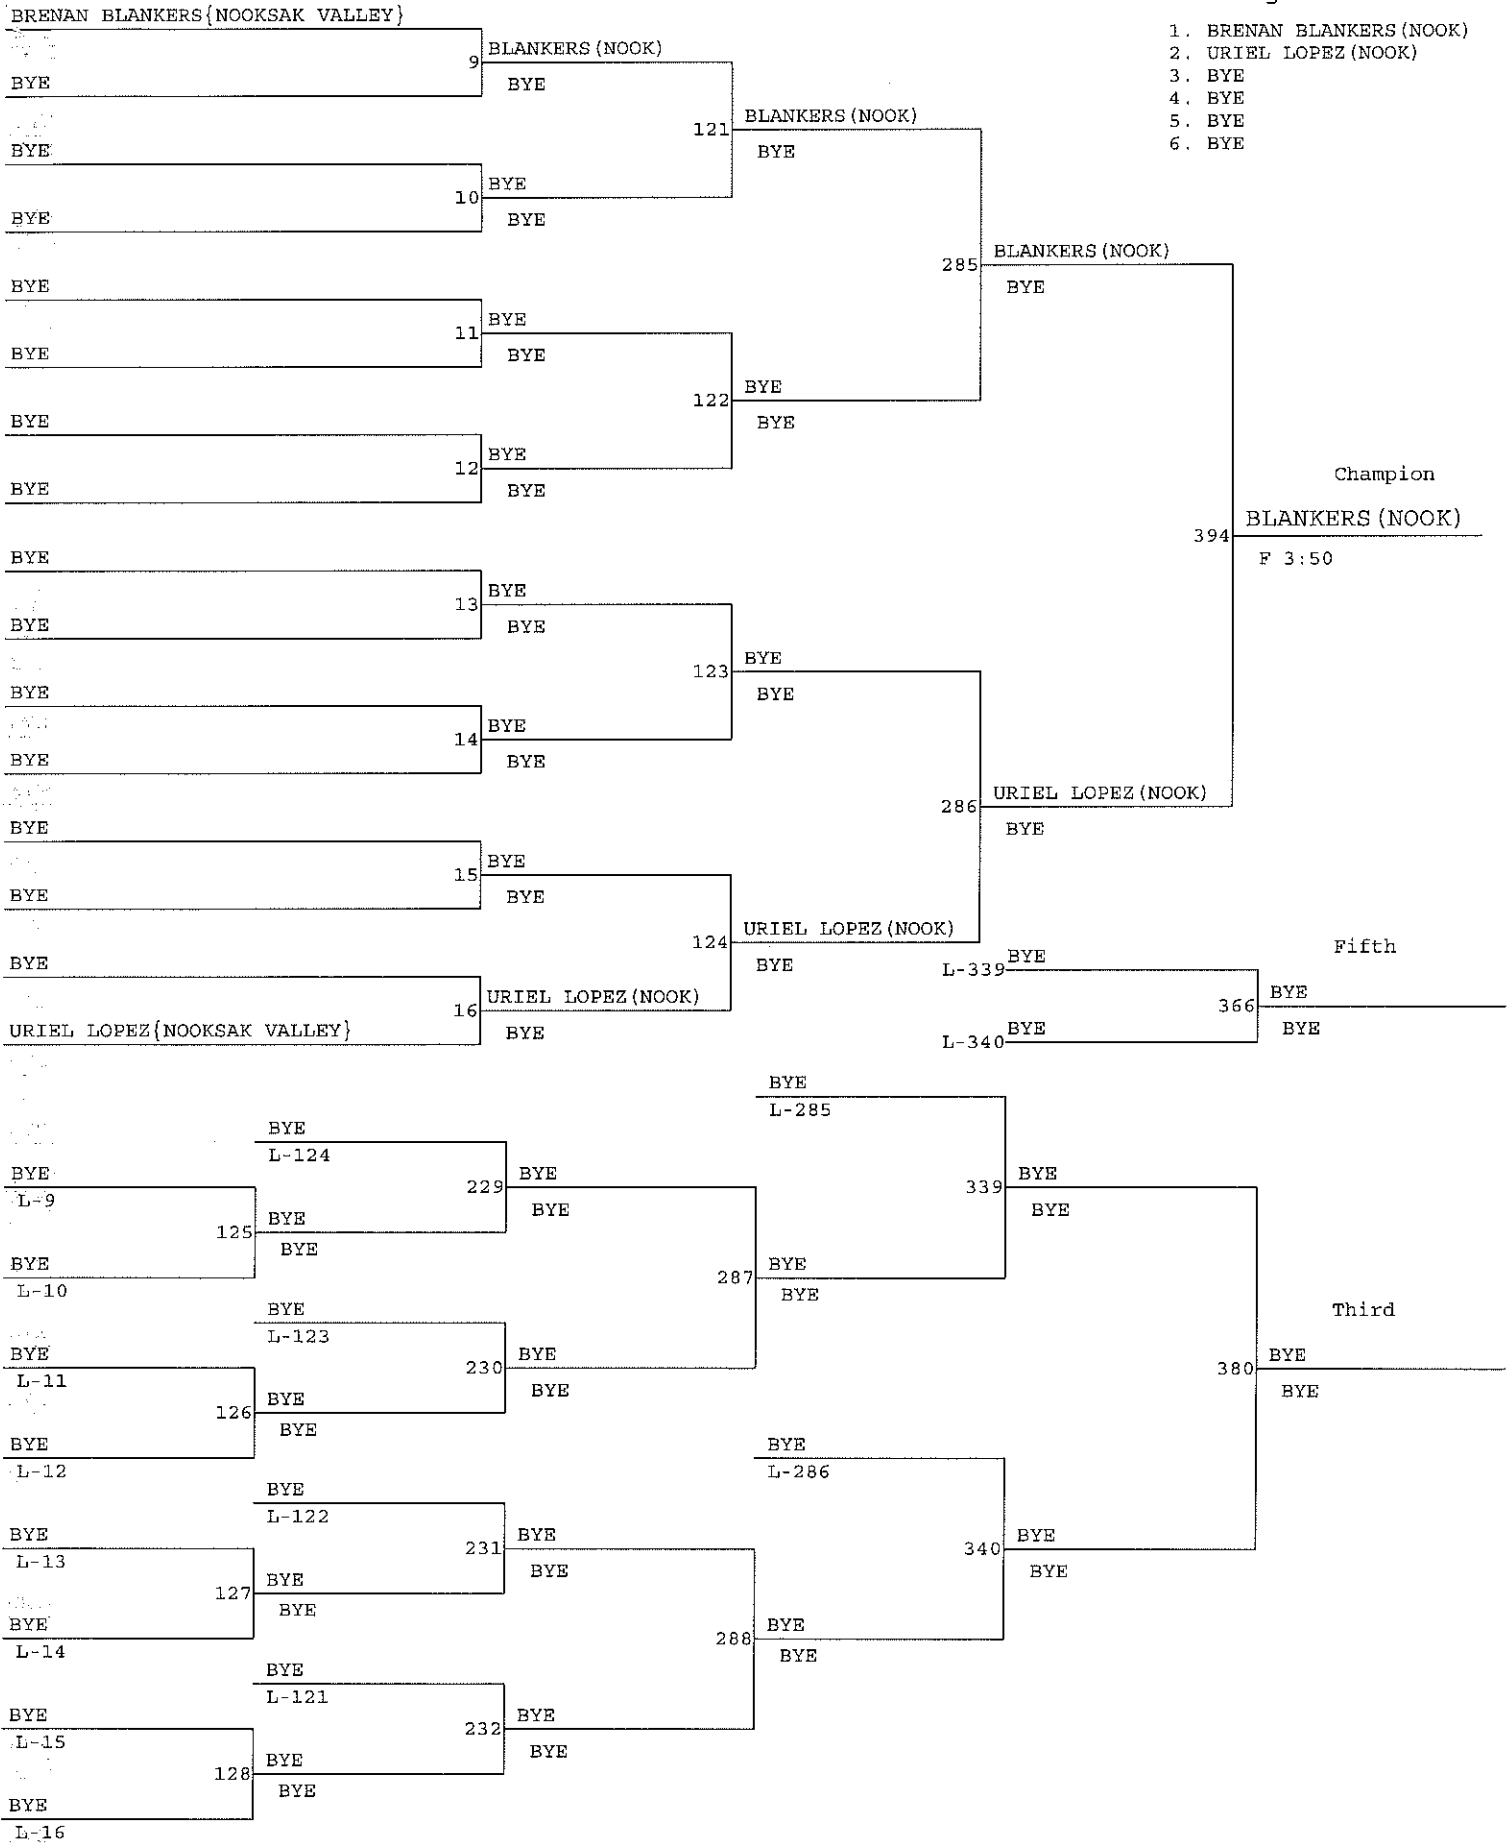

2016 District 1 1A Sub-Regional

Weight Class : 113

1. BRENNAN BLANKERS (NOOK)
2. URIEL LOPEZ (NOOK)
3. BYE
4. BYE
5. BYE
6. BYE