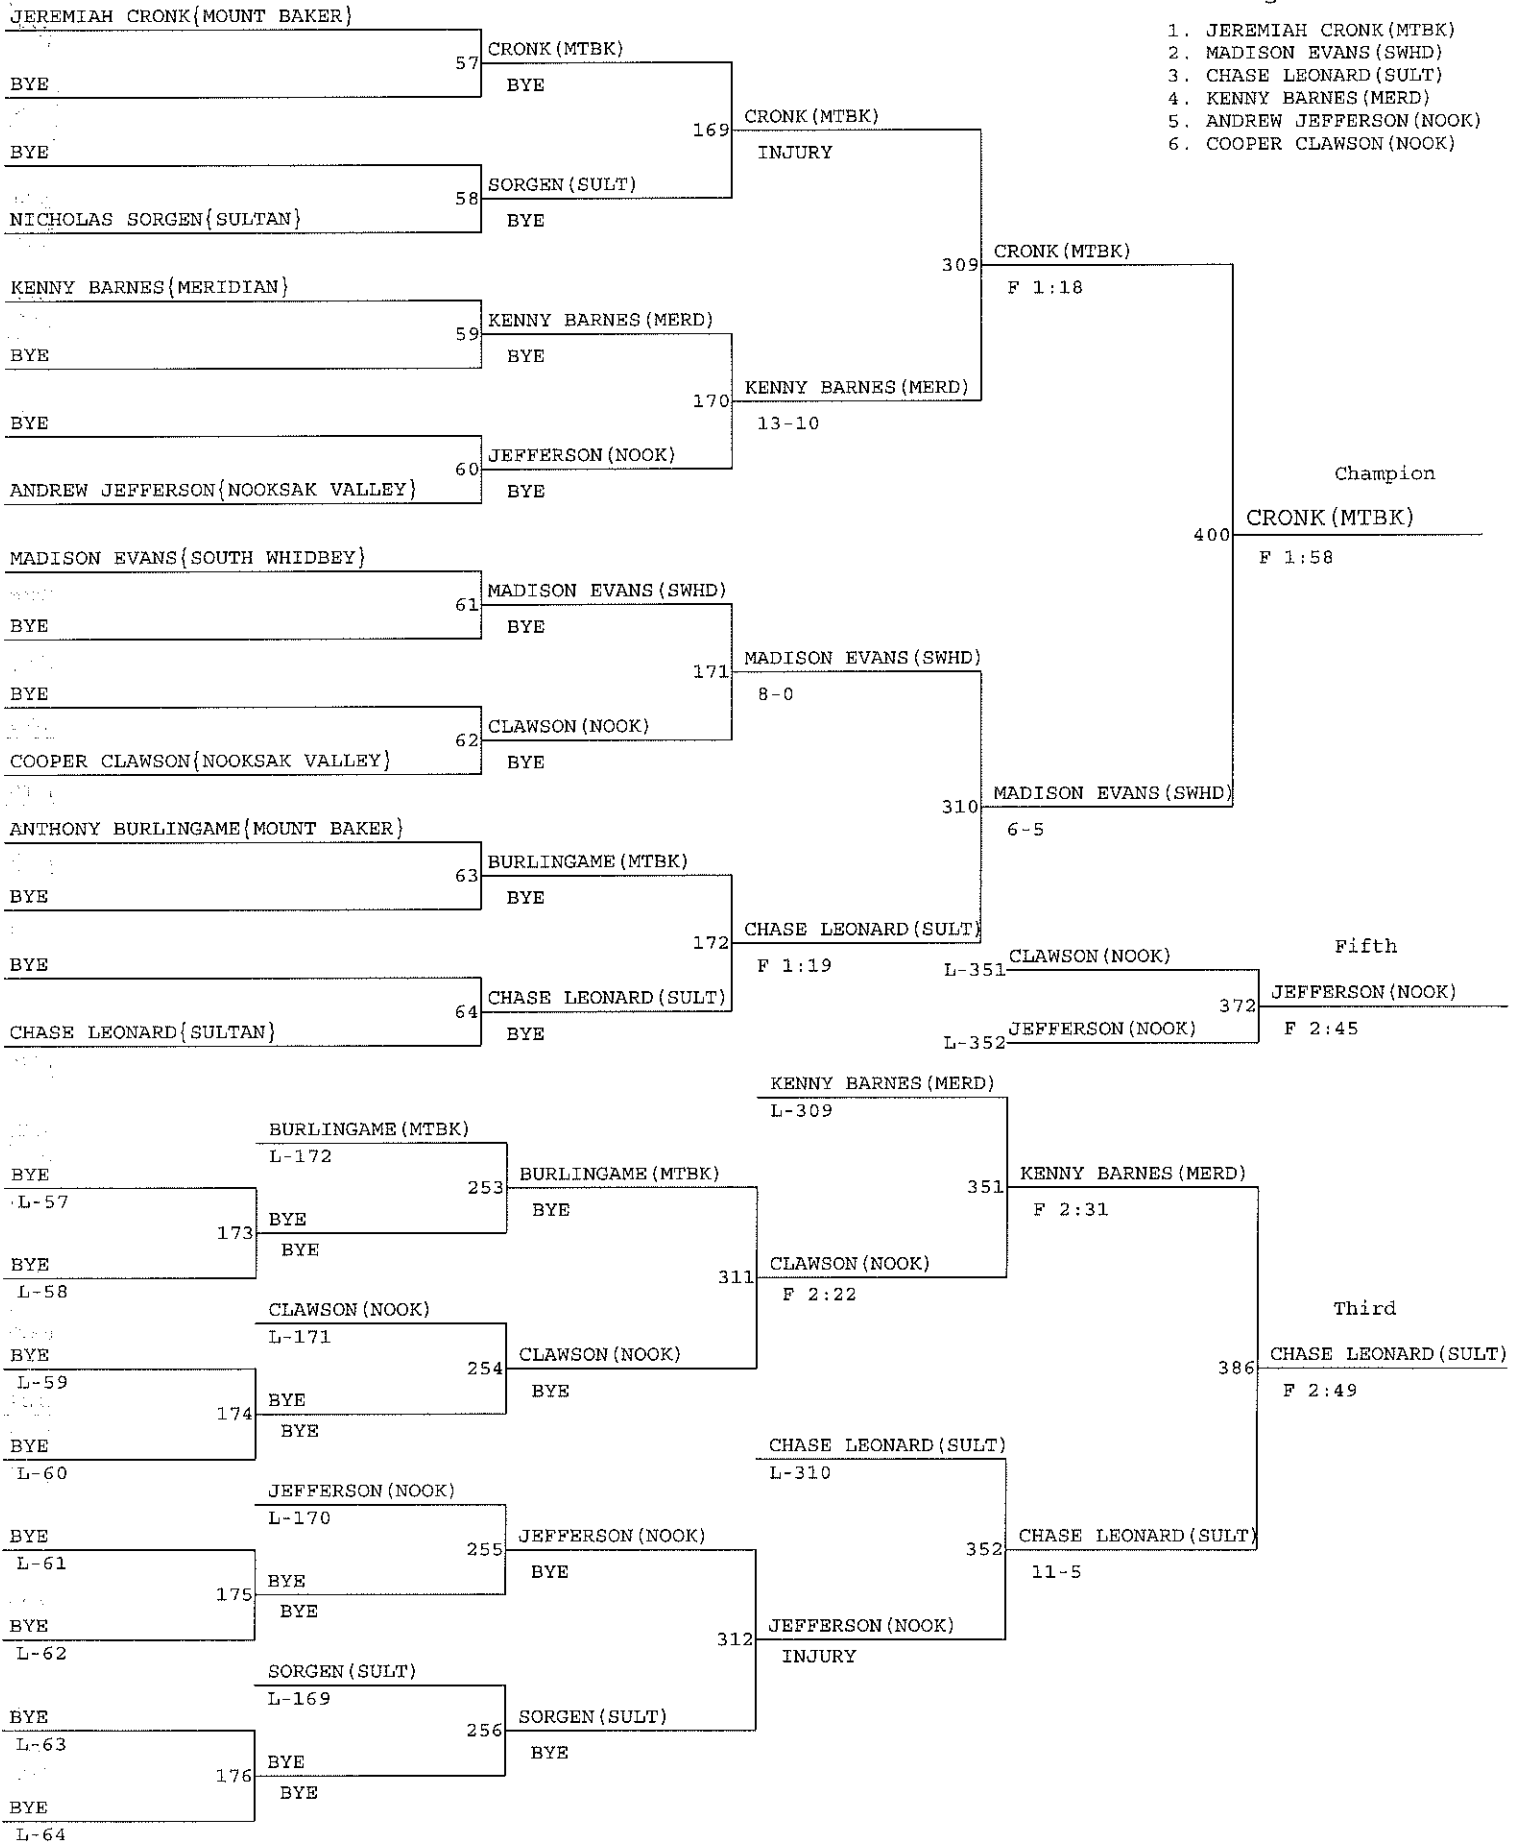

2016 District 1 1A Sub-Regional

Weight Class : 152

1. JEREMIAH CRONK (MTBK)
2. MADISON EVANS (SWHD)
3. CHASE LEONARD (SULT)
4. KENNY BARNES (MERD)
5. ANDREW JEFFERSON (NOOK)
6. COOPER CLAWSON (NOOK)