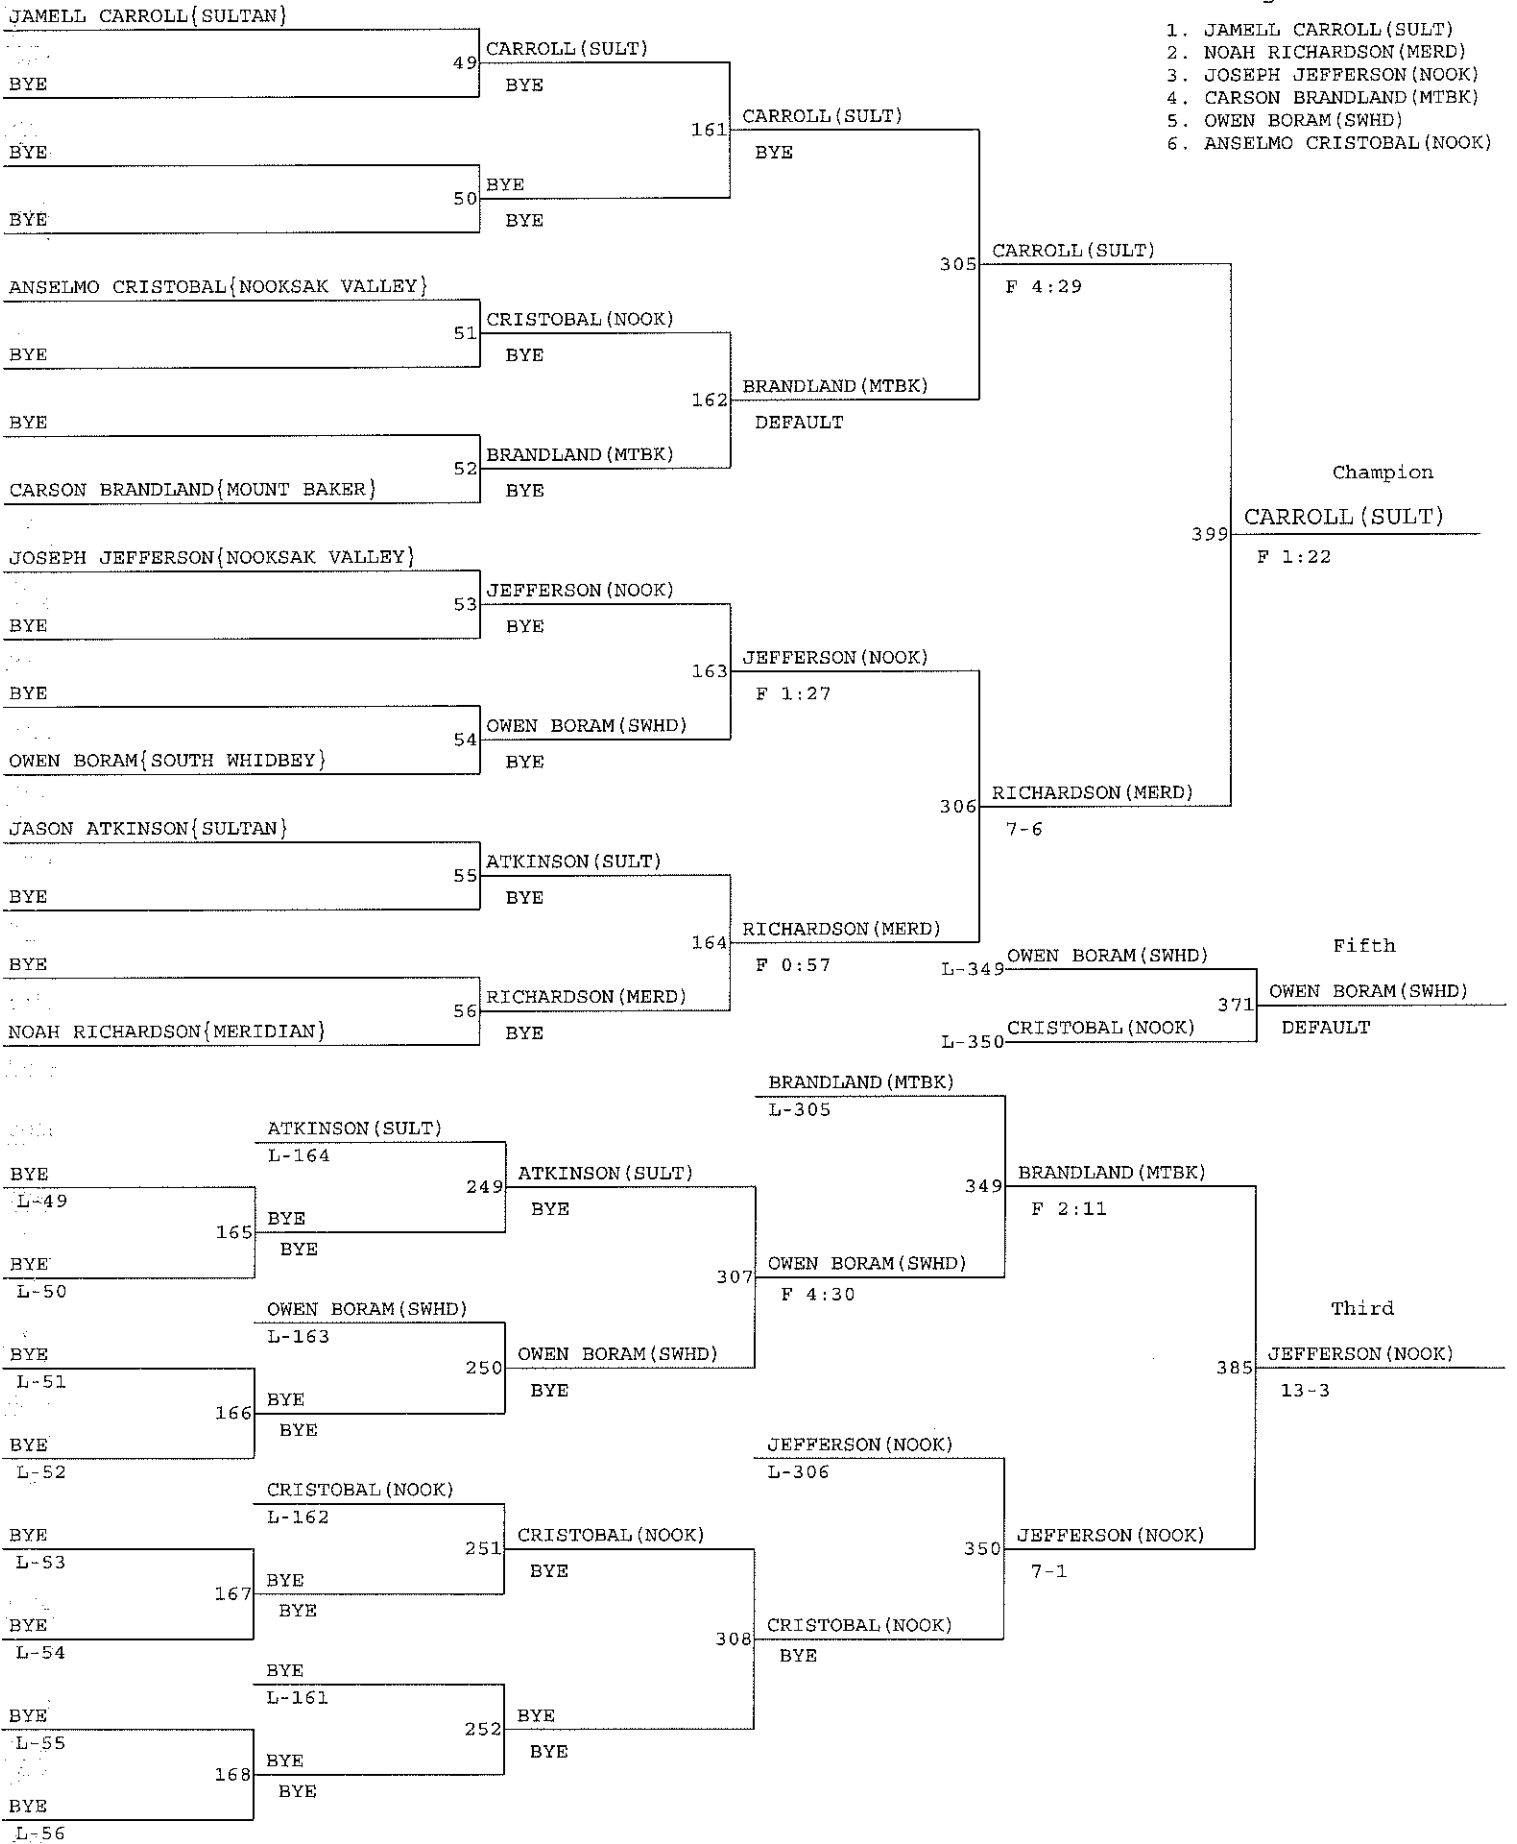

2016 District 1 1A Sub-Regional

Weight Class : 145

1. JAMELL CARROLL (SULT)
2. NOAH RICHARDSON (MERD)
3. JOSEPH JEFFERSON (NOOK)
4. CARSON BRANDLAND (MTBK)
5. OWEN BORAM (SWHD)
6. ANSELMO CRISTOBAL (NOOK)