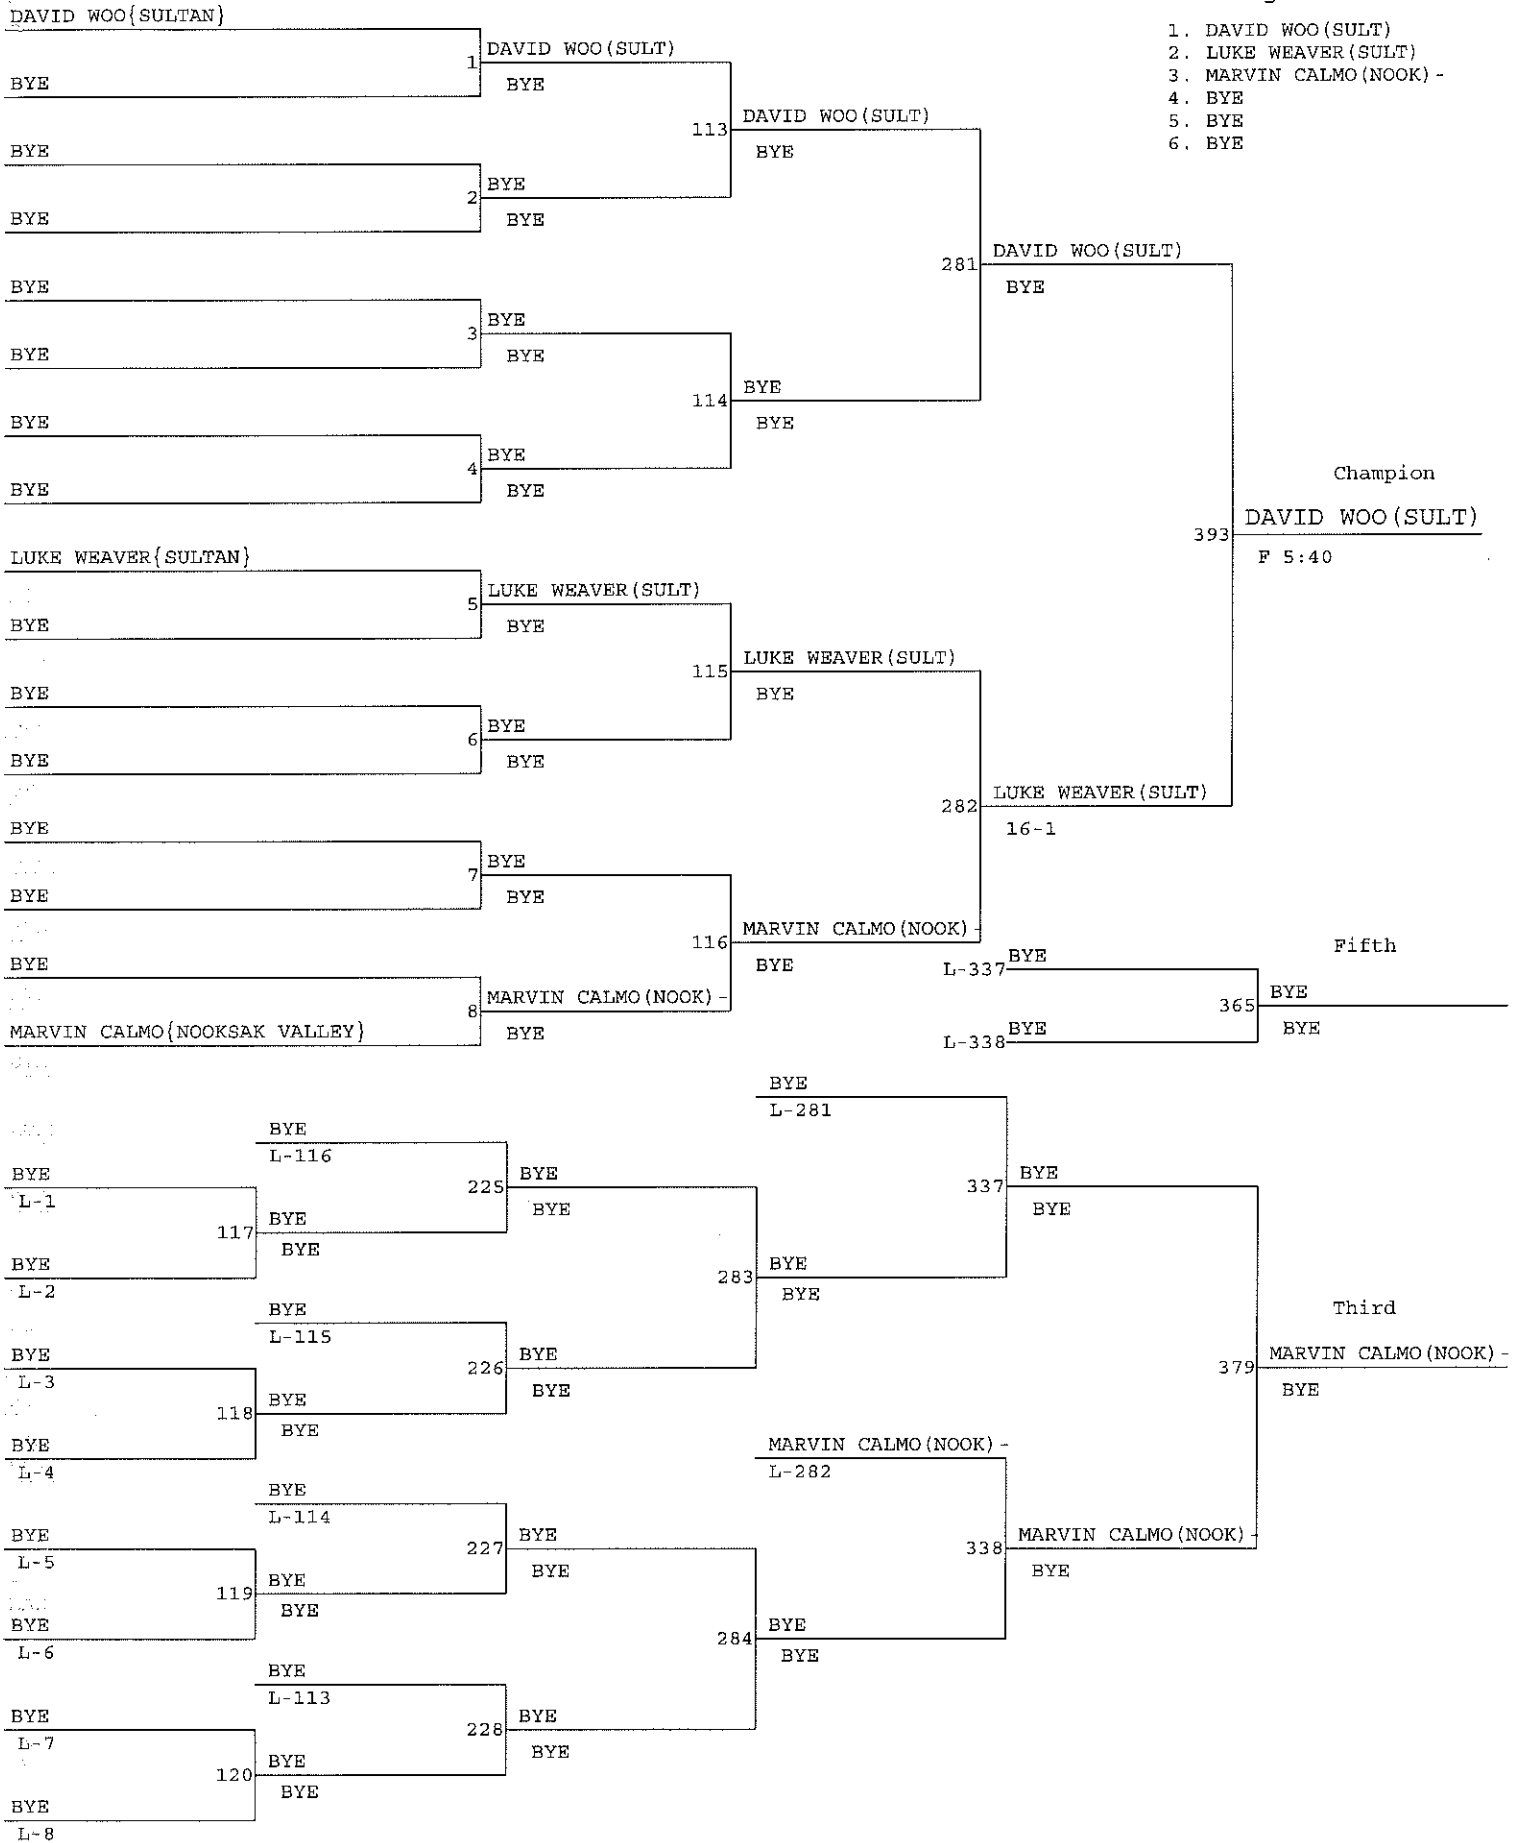

2016 District 1 1A Sub-Regional

1..SULTAN.....	374.5
2..NOOKSAK VALLEY.....	227
3..MOUNT BAKER.....	169
4..SOUTH WHIDBEY.....	105
5..MERIDIAN.....	82

2016 District 1 1A Sub-Regional

Weight Class : 106

1. DAVID WOO (SULT)
2. LUKE WEAVER (SULT)
3. MARVIN CALMO (NOOK) -
4. BYE
5. BYE
6. BYE