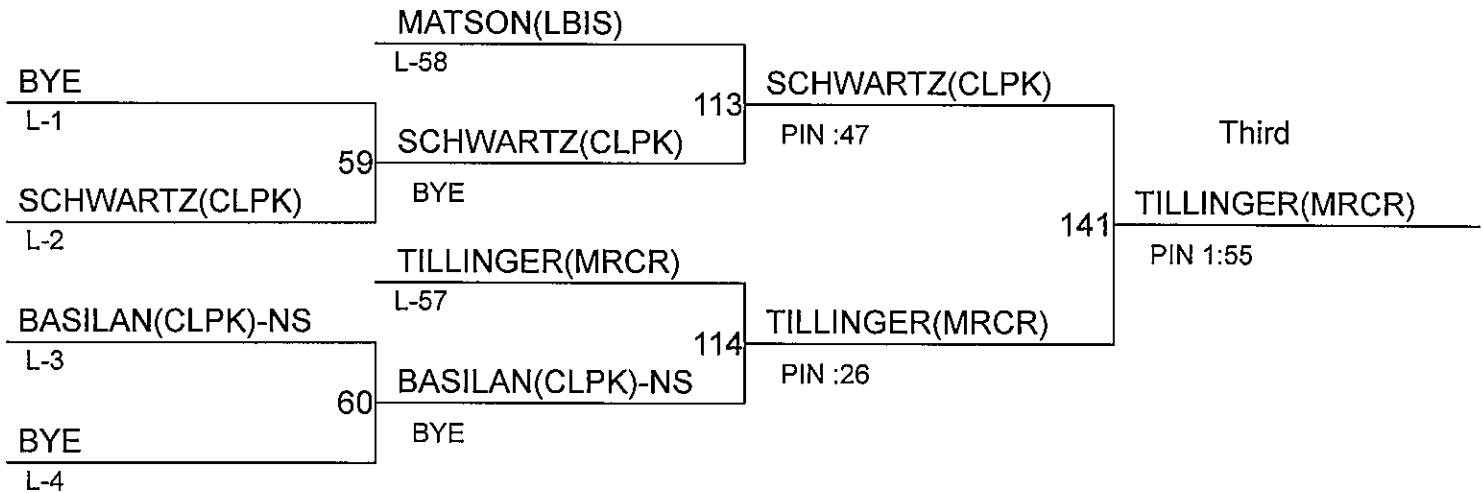

RELENTLESS TOURNAMENT

<u>Team</u>	<u>Champ</u>	<u>Cons</u>	<u>1</u>	<u>2</u>	<u>Places</u>		<u>Points</u>
					<u>3</u>	<u>4</u>	
CHIEF SEALTH	24	16	1	3	3	4	109
MERCER ISLAND	21	15	2	0	4	1	98
BELLEVUE CHRISTIAN	24	8	0	6	0	2	96
CLOVER PARK	23	23	1	1	2	4	89.5
LIBERTY	19	9	2	2	0	1	88
JUANITA	17	11	2	1	2	1	85
RAINIER BEACH	7	3	2	0	1	0	52
BELLEVUE	7	2	2	0	0	0	41
EASTSIDE CATHOLIC	14	12	1	0	0	1	38
BISHOP BLANCHET	5	2	1	0	1	0	37.5
BALLARD	8	7	0	1	0	0	19
REDMOND	2	2	0	0	1	0	14
CLEVELAND	2	3	0	0	0	0	0
WEST SEATTLE	0	0	0	0	0	0	0
PIGTAIL	0	0	0	0	0	0	0

RELENTLESS TOURNAMENT

Weight Class : 106

1. 9-KING KOTALAS(JUAN)
2. 11-RICHARD PHAM(CHSE)
3. 9-JORDAN TILLINGER(MRCR)
4. 9-JACKSON SCHWARTZ(CLPK)