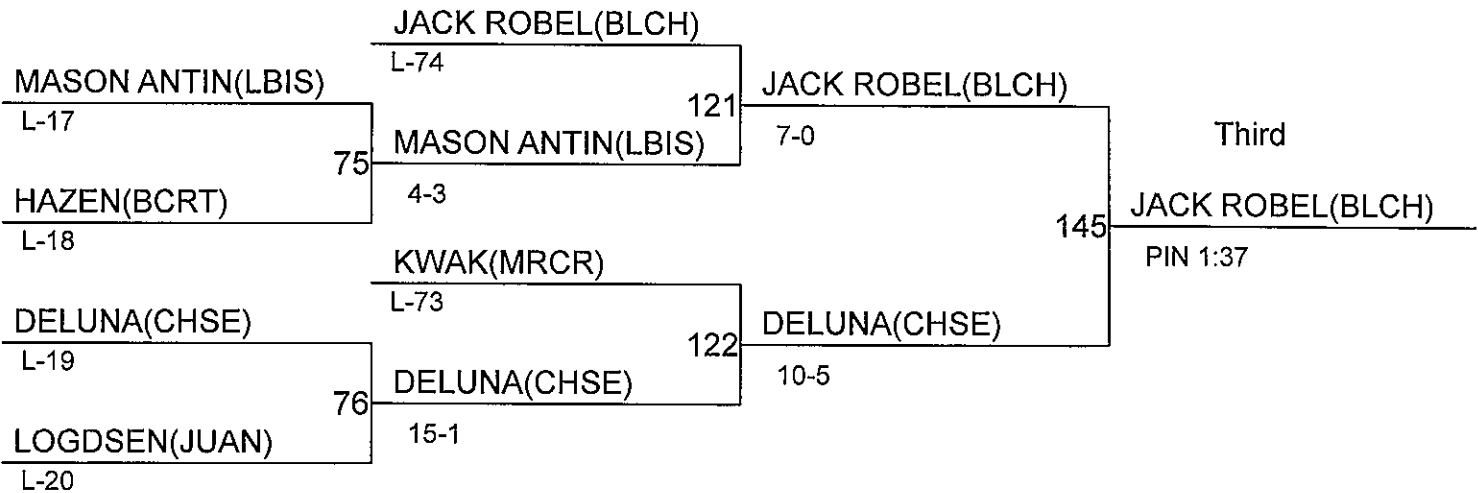

RELENTLESS TOURNAMENT

Weight Class : 132

1. 10-DANE GARMAN(JUAN)
2. SEAN SUROWIEC(LBIS)
3. JACK ROBEL(BLCH)
4. 10-MIGUEL DELUNA(CHSE)