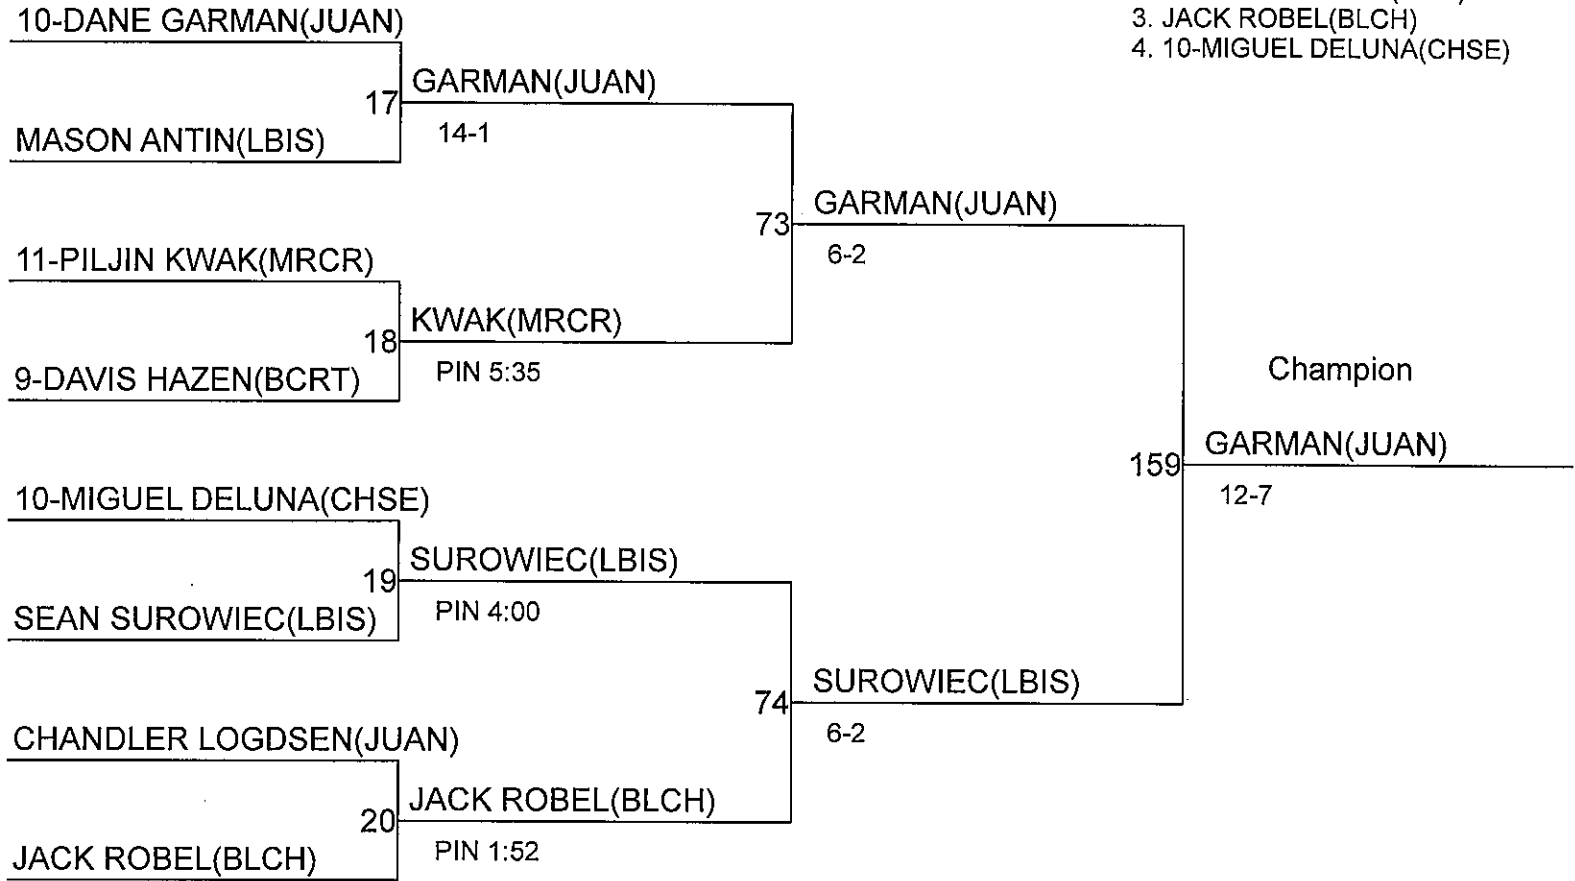

RELENTLESS TOURNAMENT

Weight Class : 132

1. 10-DANE GARMAN(JUAN)
2. SEAN SUROWIEC(LBIS)
3. JACK ROBEL(BLCH)
4. 10-MIGUEL DELUNA(CHSE)