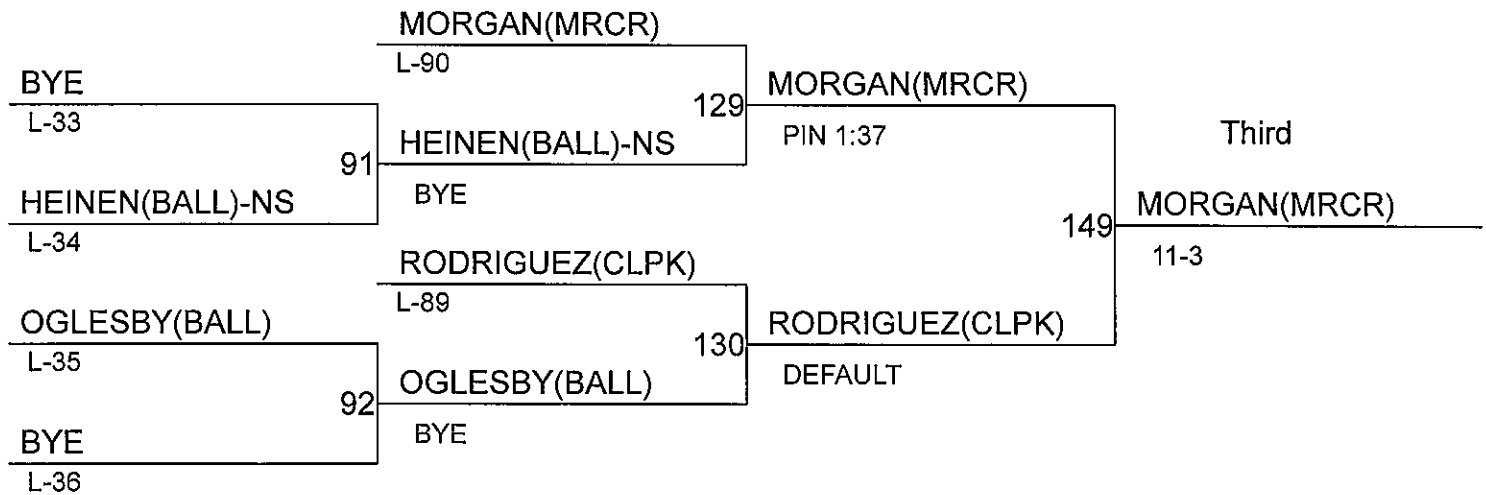

RELENTLESS TOURNAMENT

Weight Class : **152**

1. 12-NATHAN SMITH(BELV)
2. 12-HAMEED MAKTOOF(CHSE)
3. 12-LARAYMOND CANDLING(CLPK)
4. 12-SHANNON SMITH(JUAN)

RELENTLESS TOURNAMENT

Weight Class : 160

1. 10-DUNCAN HEGER(ECAT)
2. JOE HELTON(BCRT)
3. 12-MALACHI MORGAN(MRCR)
4. 12-KEANU RODRIGUEZ(CLPK)