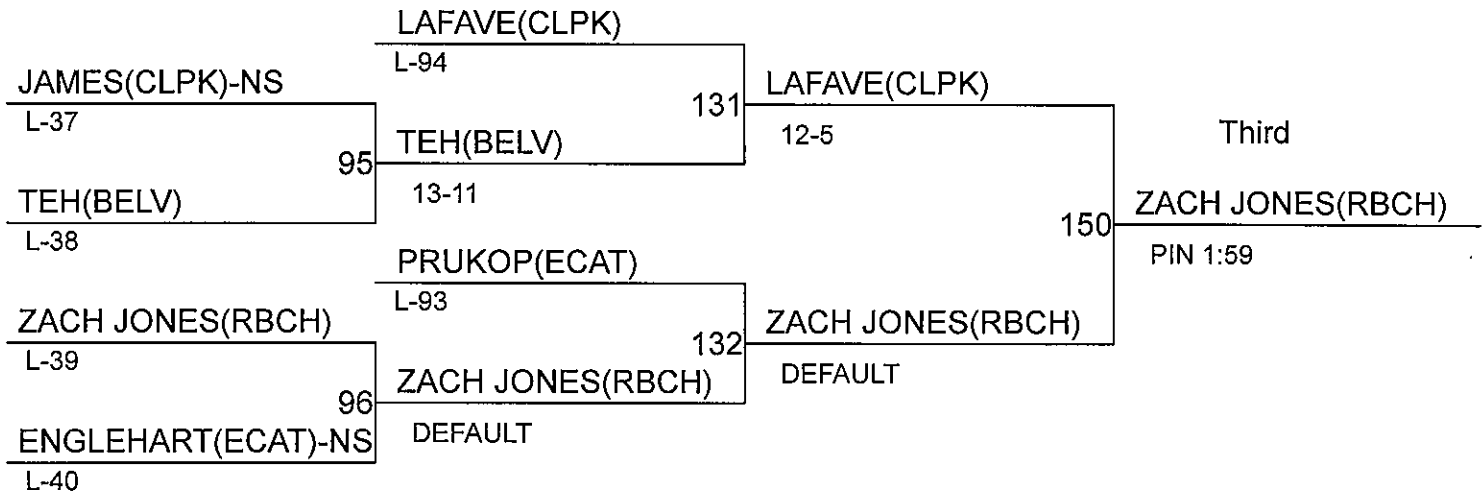

RELENTLESS TOURNAMENT

Weight Class : 170

1. 9-CONNOR HILL(MRCR)
2. 11-JAMES WILSON(BCRT)
3. ZACH JONES(RBCH)
4. 9-GIANNI LAFAVE(CLPK)