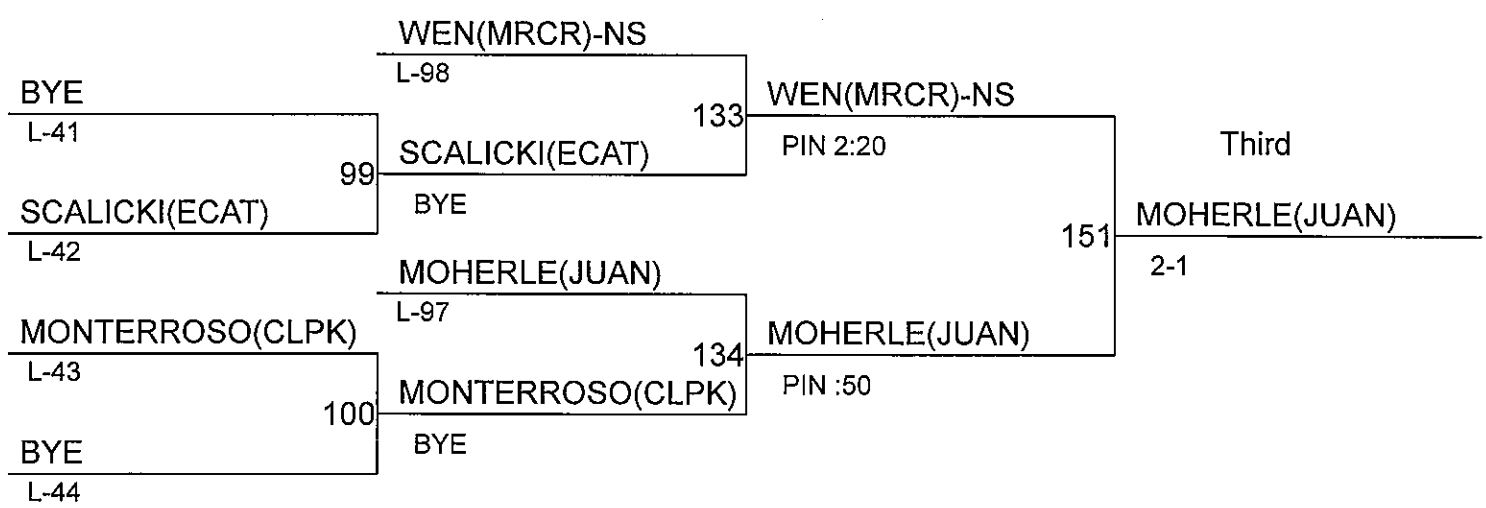

RELENTLESS TOURNAMENT

Weight Class : **152**

1. 12-NATHAN SMITH(BELV)
2. 12-HAMEED MAKTOOF(CHSE)
3. 12-LARAYMOND CANDLING(CLPK)
4. 12-SHANNON SMITH(JUAN)

RELENTLESS TOURNAMENT

Weight Class : 160

1. 10-DUNCAN HEGER(ECAT)
2. JOE HELTON(BCRT)
3. 12-MALACHI MORGAN(MRCR)
4. 12-KEANU RODRIGUEZ(CLPK)

RELENTLESS TOURNAMENT

Weight Class : 170

1. 9-CONNOR HILL(MRCR)
2. 11-JAMES WILSON(BCRT)
3. ZACH JONES(RBCH)
4. 9-GIANNI LAFAVE(CLPK)

RELENTLESS TOURNAMENT

Weight Class : 182

1. 9-DONNIE HOWARD(MRCR)
2. 12-ALEX IRIZARRY(BCRT)
3. 10-MATT MOHERLE(JUAN)
4. 12-BRAIN WEN(MRCR)-NS

RELENTLESS TOURNAMENT

Weight Class : 195

1. 11-ZACH ENGLAND(BELV)
2. 11-CHRISTIAN MILLER(BCRT)
3. 11-JUSTIN PEARL(JUAN)
4. BRENDAN NGUYEN(LBIS)

RELENTLESS TOURNAMENT

Weight Class : 220

1. 12-JOE KERETI(CHSE)
2. COOPER ANTIN(LBIS)
3. 12-LOU FALETAGOAI(CLPK)
4. 12-ORLANDO LOPEZ(CHSE)-NS