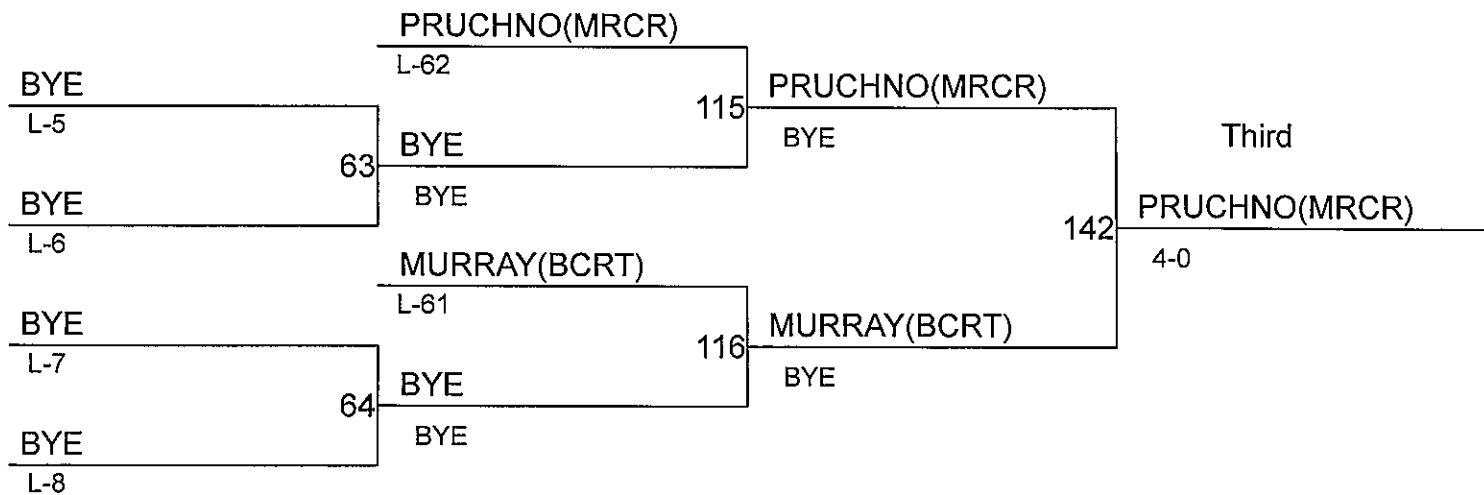

RELENTLESS TOURNAMENT

Weight Class : 113

1. PRINCE SALAZAR(RBCH)
2. JEREMY MIYAKE(BALL)
3. 9-ELI PRUCHNO(MRCR)
4. 9-CHRISTOPHER MURRAY(BCRT)