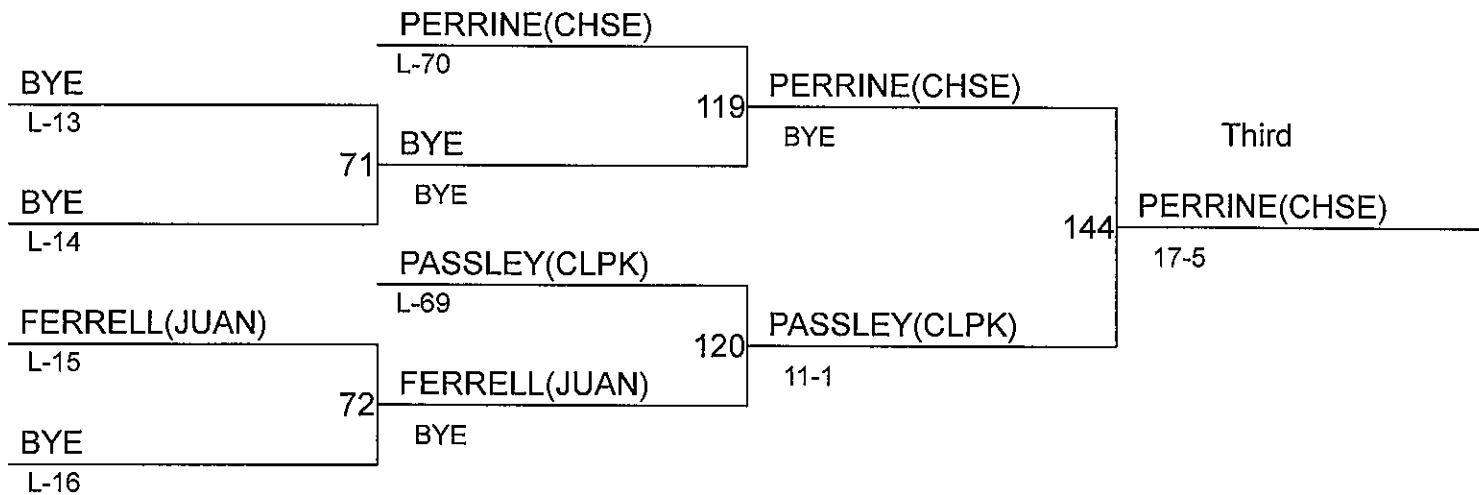

RELENTLESS TOURNAMENT

Weight Class : 120

1. 10-ZACH GOMEZ(BLCH)
2. 11-DANIEL BURNETT(BCRT)
3. JOHN CARRANG(CHSE)
4. 10-GONZALO CRUZ(CHSE)-NS

RELENTLESS TOURNAMENT

Weight Class : **126**

1. ABDI FARAH(RBCH)
2. 9-ADAM GRAVES(BCRT)
3. 11-NATHAN PERRINE(CHSE)
4. 9-VAUGHN PASSLEY(CLPK)