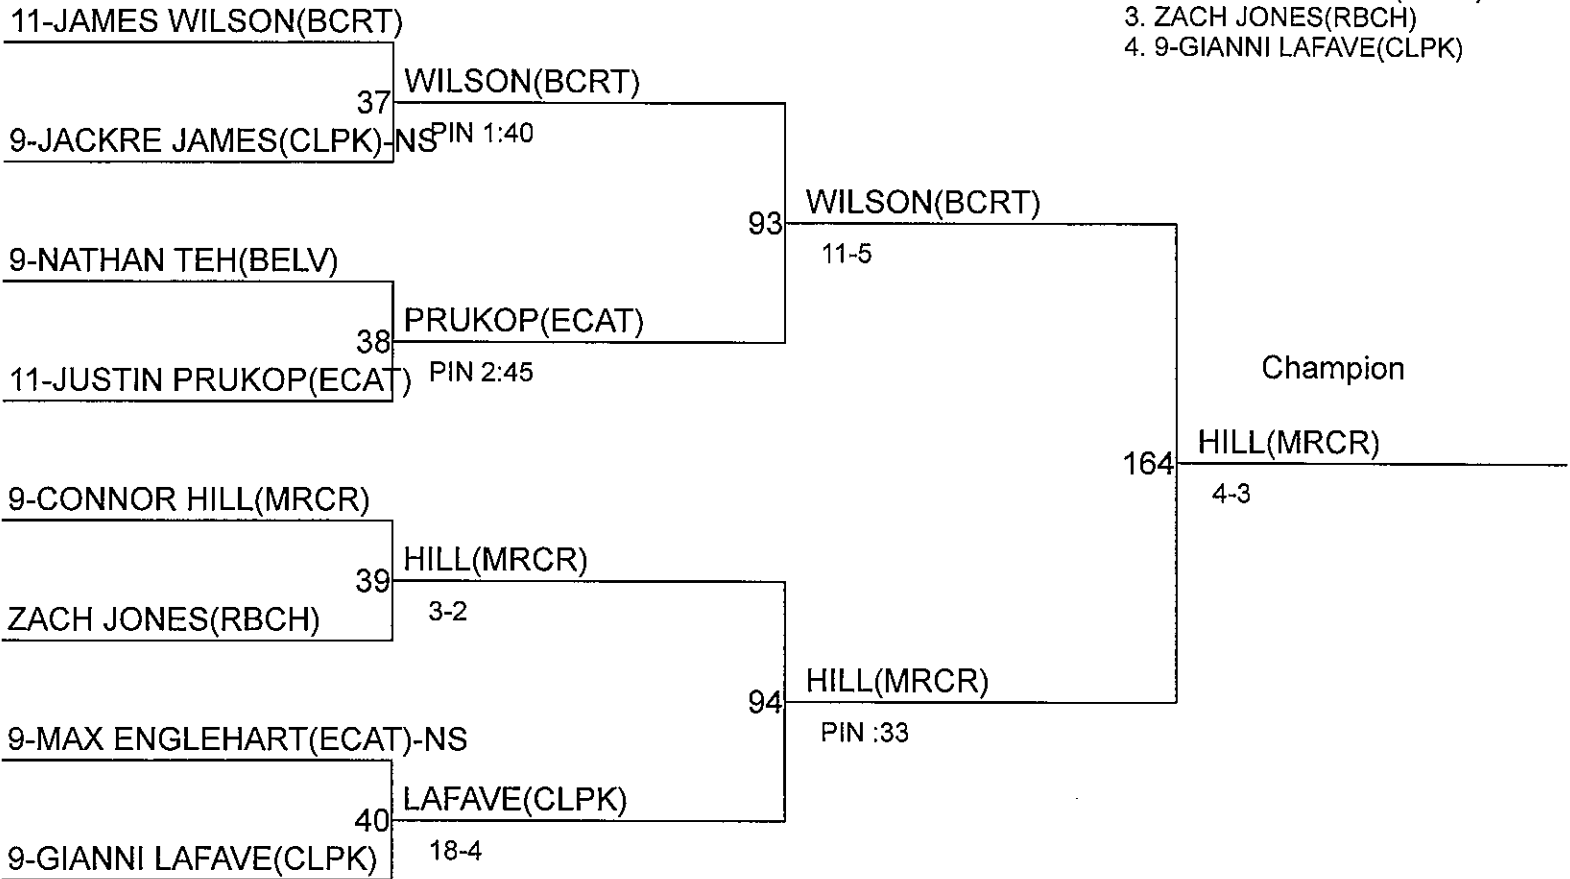

RELENTLESS TOURNAMENT

Weight Class : 170

1. 9-CONNOR HILL(MRCR)
2. 11-JAMES WILSON(BCRT)
3. ZACH JONES(RBCH)
4. 9-GIANNI LAFAVE(CLPK)