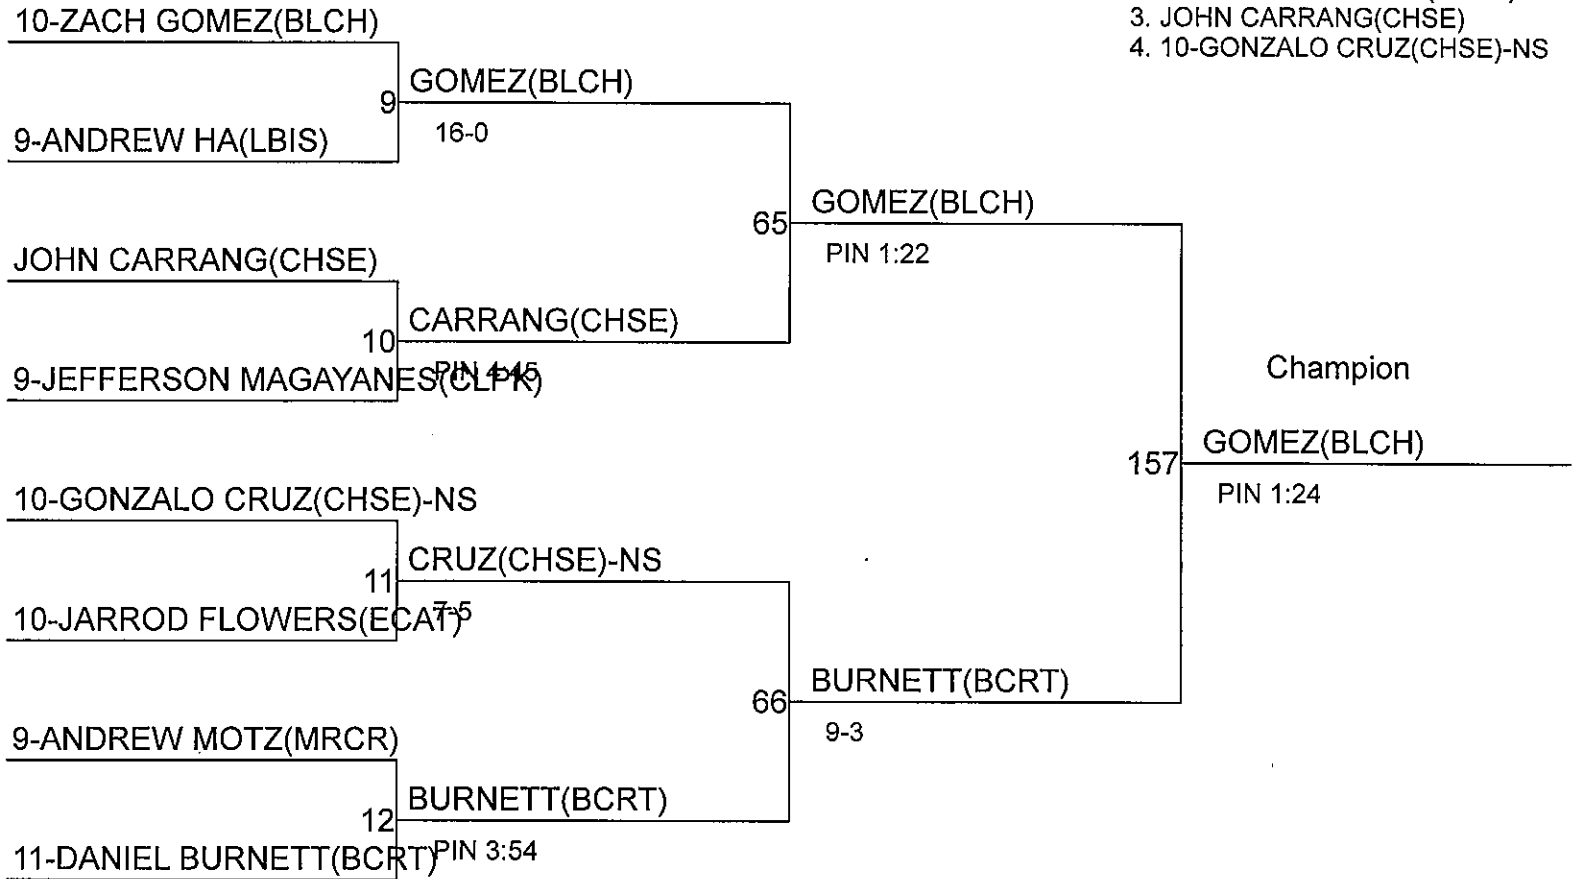

RELENTLESS TOURNAMENT

Weight Class : 120

1. 10-ZACH GOMEZ(BLCH)
2. 11-DANIEL BURNETT(BCRT)
3. JOHN CARRANG(CHSE)
4. 10-GONZALO CRUZ(CHSE)-NS