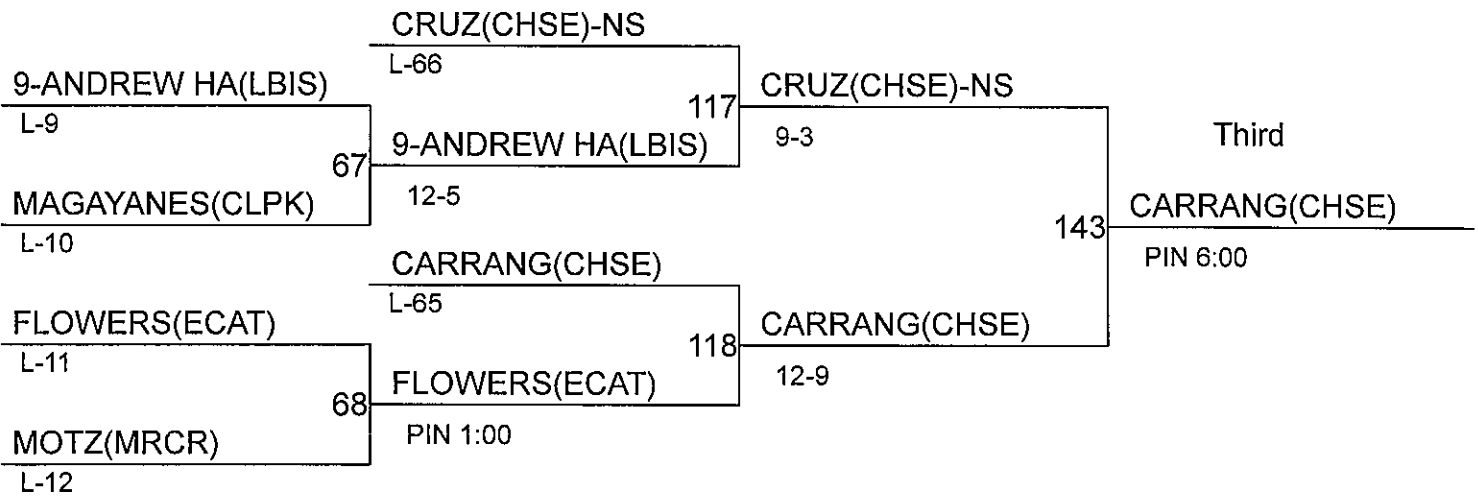

RELENTLESS TOURNAMENT

Weight Class : 120

1. 10-ZACH GOMEZ(BLCH)
2. 11-DANIEL BURNETT(BCRT)
3. JOHN CARRANG(CHSE)
4. 10-GONZALO CRUZ(CHSE)-NS