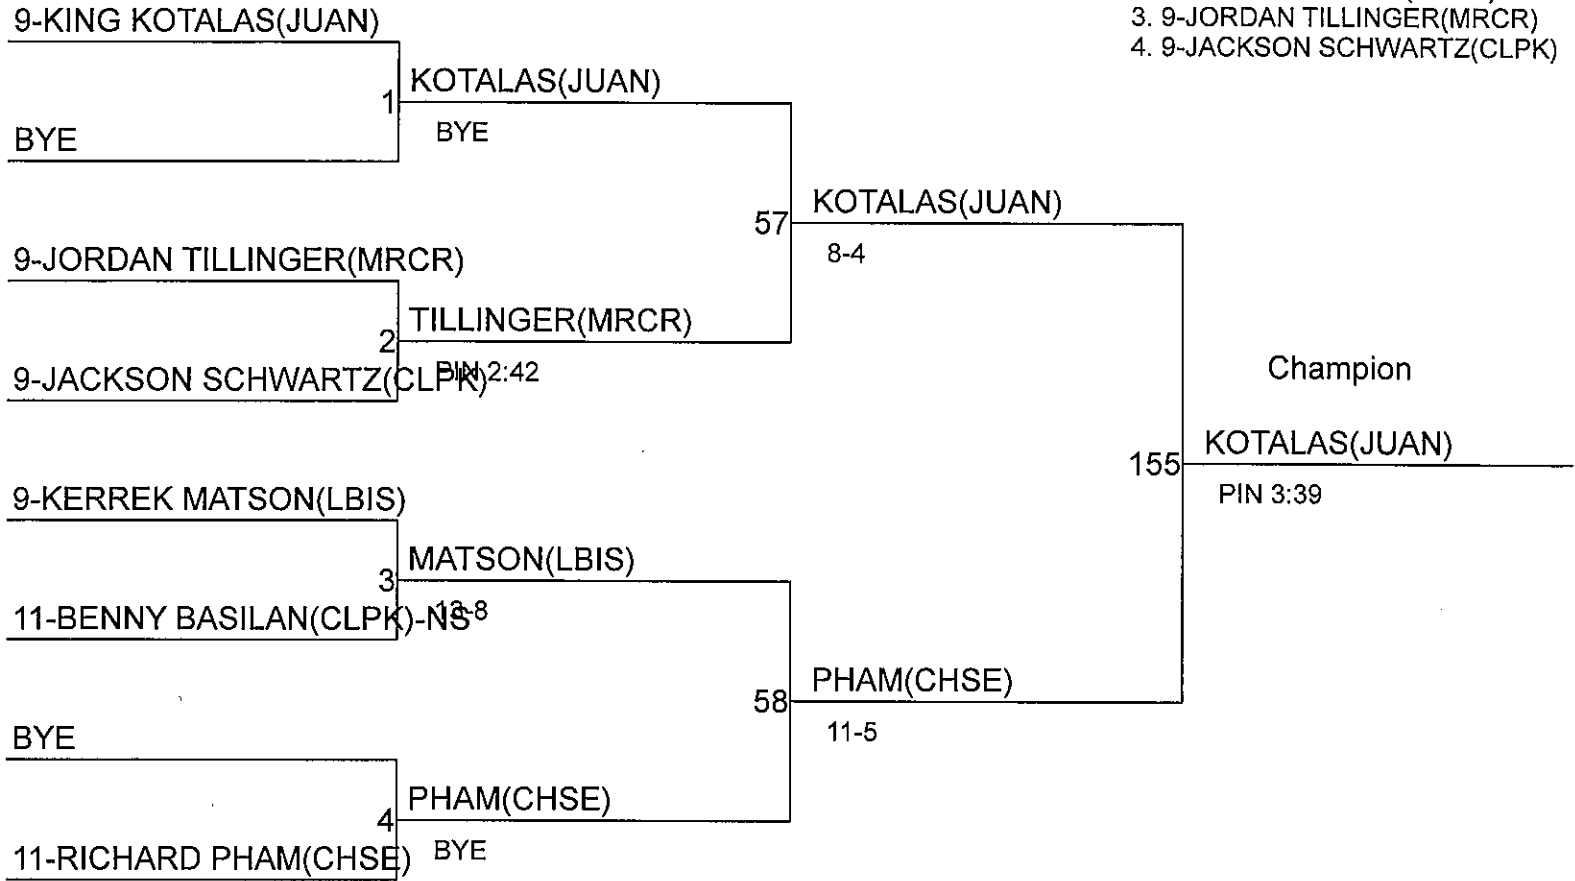

RELENTLESS TOURNAMENT

<u>Team</u>	<u>Champ</u>	<u>Cons</u>	<u>1</u>	<u>2</u>	<u>Places</u>		<u>Points</u>
					<u>3</u>	<u>4</u>	
CHIEF SEALTH	24	16	1	3	3	4	109
MERCER ISLAND	21	15	2	0	4	1	98
BELLEVUE CHRISTIAN	24	8	0	6	0	2	96
CLOVER PARK	23	23	1	1	2	4	89.5
LIBERTY	19	9	2	2	0	1	88
JUANITA	17	11	2	1	2	1	85
RAINIER BEACH	7	3	2	0	1	0	52
BELLEVUE	7	2	2	0	0	0	41
EASTSIDE CATHOLIC	14	12	1	0	0	1	38
BISHOP BLANCHET	5	2	1	0	1	0	37.5
BALLARD	8	7	0	1	0	0	19
REDMOND	2	2	0	0	1	0	14
CLEVELAND	2	3	0	0	0	0	0
WEST SEATTLE	0	0	0	0	0	0	0
PIGTAIL	0	0	0	0	0	0	0

RELENTLESS TOURNAMENT

Weight Class : 106

1. 9-KING KOTALAS(JUAN)
2. 11-RICHARD PHAM(CHSE)
3. 9-JORDAN TILLINGER(MRCR)
4. 9-JACKSON SCHWARTZ(CLPK)