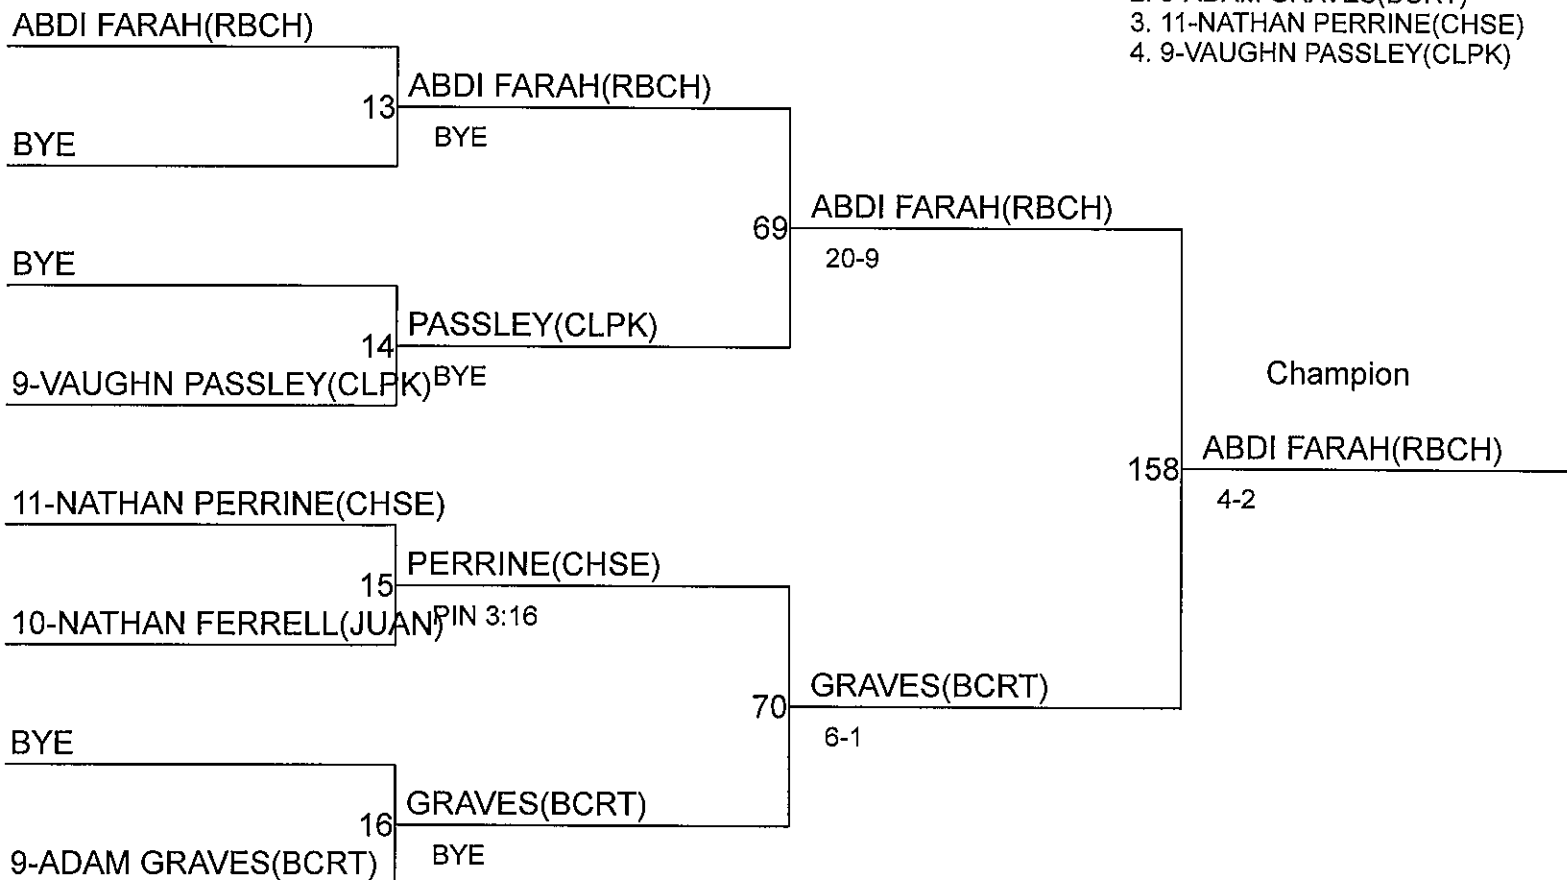

RELENTLESS TOURNAMENT

Weight Class : 120

1. 10-ZACH GOMEZ(BLCH)
2. 11-DANIEL BURNETT(BCRT)
3. JOHN CARRANG(CHSE)
4. 10-GONZALO CRUZ(CHSE)-NS

RELENTLESS TOURNAMENT

Weight Class : **126**

1. ABDI FARAH(RBCH)
2. 9-ADAM GRAVES(BCRT)
3. 11-NATHAN PERRINE(CHSE)
4. 9-VAUGHN PASSLEY(CLPK)