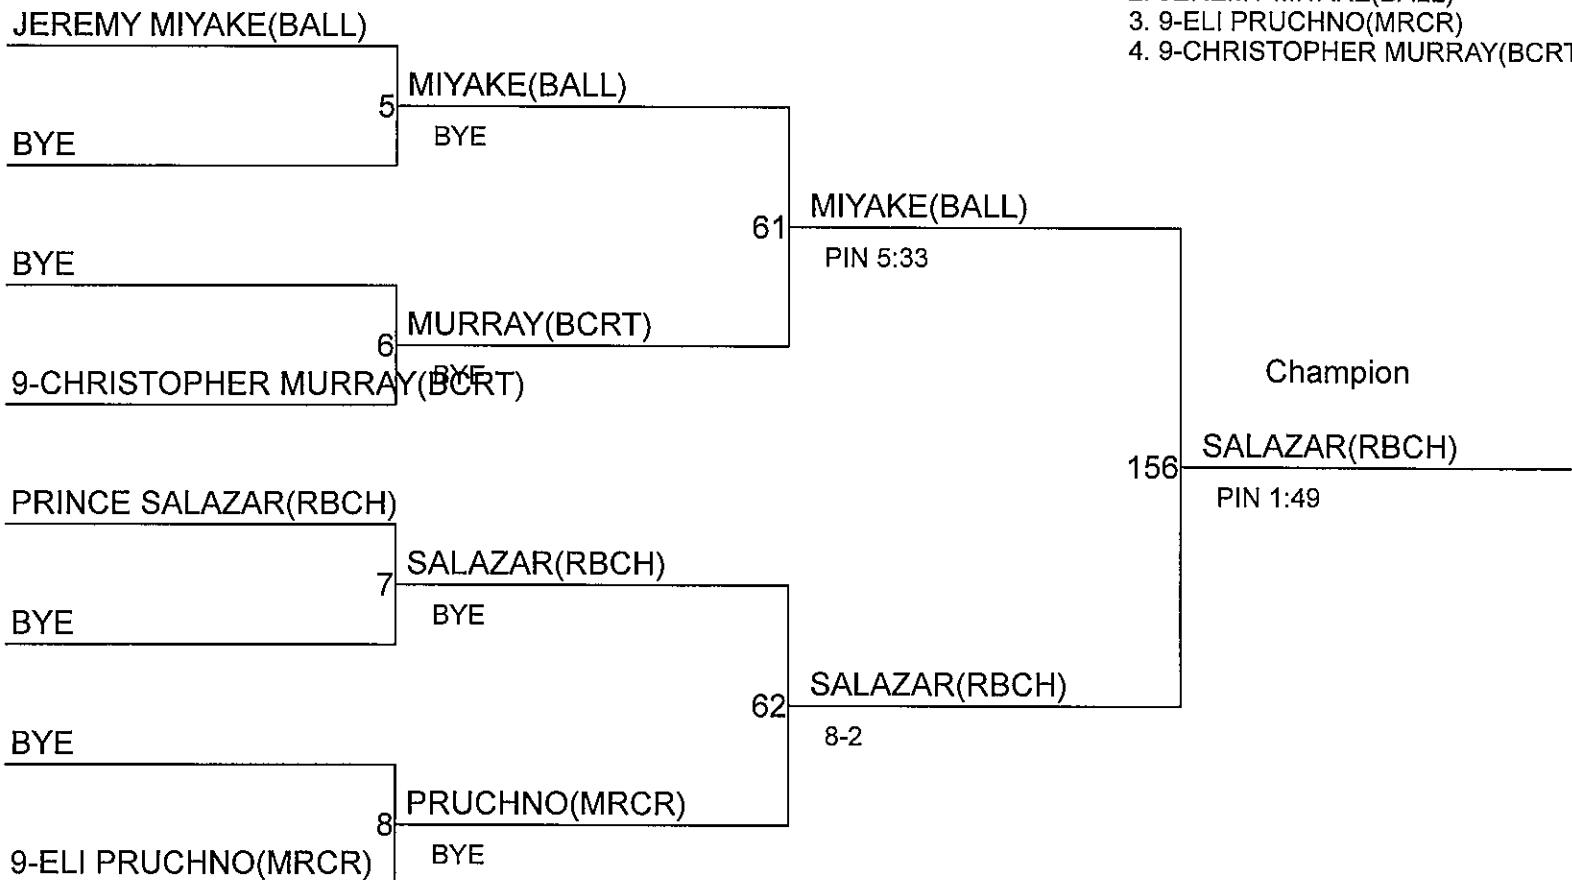

RELENTLESS TOURNAMENT

Weight Class : 106

1. 9-KING KOTALAS(JUAN)
2. 11-RICHARD PHAM(CHSE)
3. 9-JORDAN TILLINGER(MRCR)
4. 9-JACKSON SCHWARTZ(CLPK)

RELENTLESS TOURNAMENT

Weight Class : 113

1. PRINCE SALAZAR(RBCH)
2. JEREMY MIYAKE(BALL)
3. 9-ELI PRUCHNO(MRCR)
4. 9-CHRISTOPHER MURRAY(BCRT)