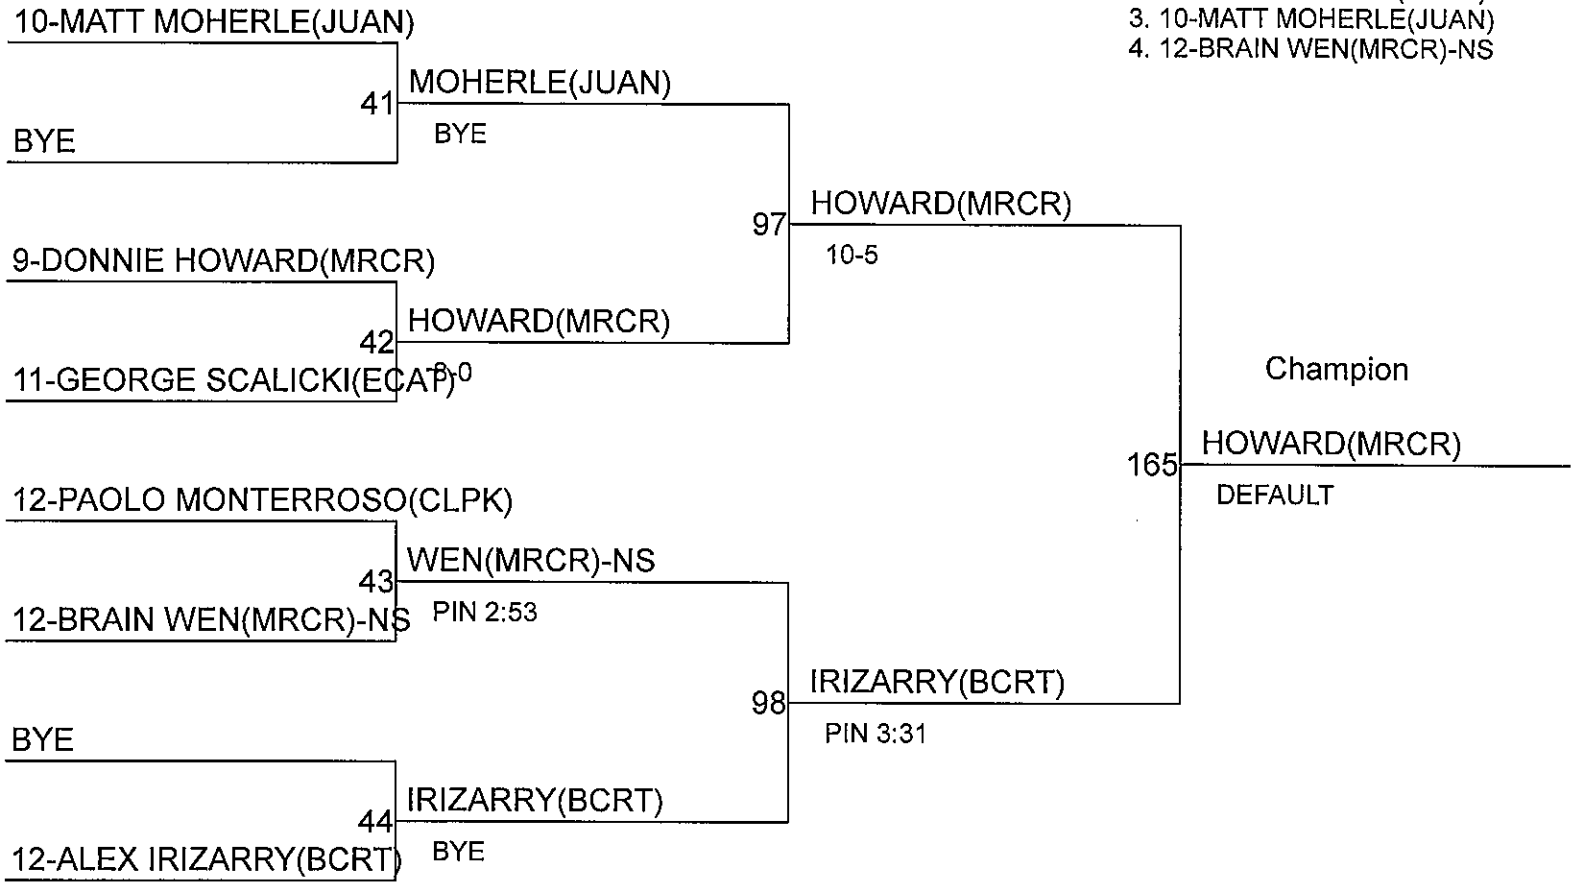

RELENTLESS TOURNAMENT

Weight Class : **152**

1. 12-NATHAN SMITH(BELV)
2. 12-HAMEED MAKTOOF(CHSE)
3. 12-LARAYMOND CANDLING(CLPK)
4. 12-SHANNON SMITH(JUAN)

RELENTLESS TOURNAMENT

Weight Class : 160

1. 10-DUNCAN HEGER(ECAT)
2. JOE HELTON(BCRT)
3. 12-MALACHI MORGAN(MRCR)
4. 12-KEANU RODRIGUEZ(CLPK)

RELENTLESS TOURNAMENT

Weight Class : 170

1. 9-CONNOR HILL(MRCR)
2. 11-JAMES WILSON(BCRT)
3. ZACH JONES(RBCH)
4. 9-GIANNI LAFAVE(CLPK)

RELENTLESS TOURNAMENT

Weight Class : 182

1. 9-DONNIE HOWARD(MRCR)
2. 12-ALEX IRIZARRY(BCRT)
3. 10-MATT MOHERLE(JUAN)
4. 12-BRAIN WEN(MRCR)-NS

RELENTLESS TOURNAMENT

Weight Class : 195

1. 11-ZACH ENGLAND(BELV)
2. 11-CHRISTIAN MILLER(BCRT)
3. 11-JUSTIN PEARL(JUAN)
4. BRENDAN NGUYEN(LBIS)

RELENTLESS TOURNAMENT

Weight Class : 220

1. 12-JOE KERETI(CHSE)
2. COOPER ANTIN(LBIS)
3. 12-LOU FALETAGOAI(CLPK)
4. 12-ORLANDO LOPEZ(CHSE)-NS