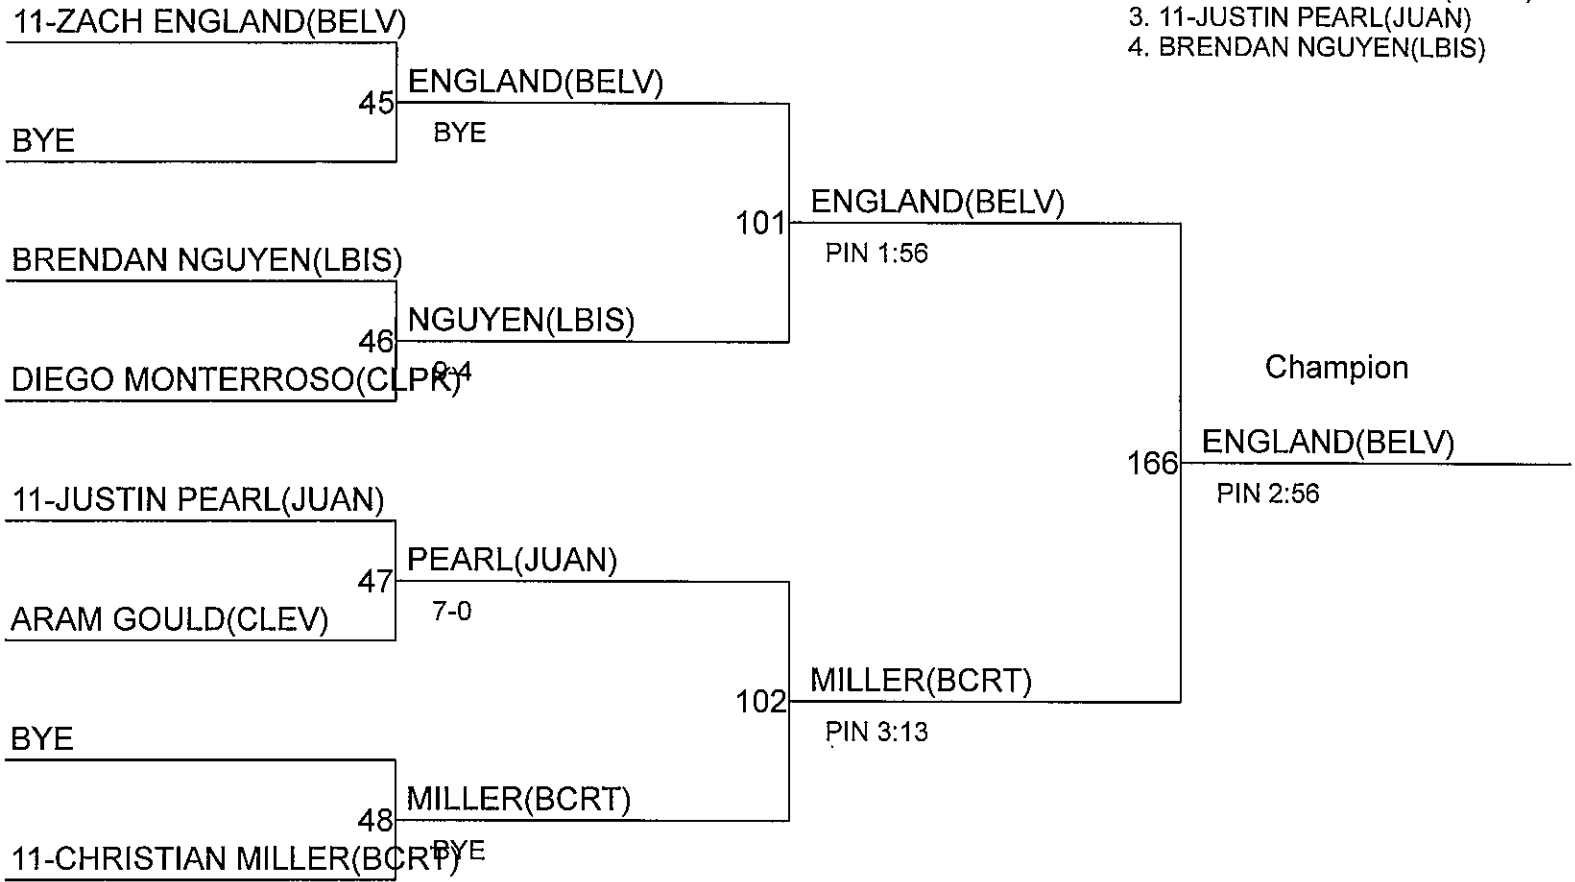

RELENTLESS TOURNAMENT

Weight Class : **152**

1. 12-NATHAN SMITH(BELV)
2. 12-HAMEED MAKTOOF(CHSE)
3. 12-LARAYMOND CANDLING(CLPK)
4. 12-SHANNON SMITH(JUAN)

RELENTLESS TOURNAMENT

Weight Class : 160

1. 10-DUNCAN HEGER(ECAT)
2. JOE HELTON(BCRT)
3. 12-MALACHI MORGAN(MRCR)
4. 12-KEANU RODRIGUEZ(CLPK)

RELENTLESS TOURNAMENT

Weight Class : 170

1. 9-CONNOR HILL(MRCR)
2. 11-JAMES WILSON(BCRT)
3. ZACH JONES(RBCH)
4. 9-GIANNI LAFAVE(CLPK)

RELENTLESS TOURNAMENT

Weight Class : 182

1. 9-DONNIE HOWARD(MRCR)
2. 12-ALEX IRIZARRY(BCRT)
3. 10-MATT MOHERLE(JUAN)
4. 12-BRAIN WEN(MRCR)-NS

RELENTLESS TOURNAMENT

Weight Class : 195

1. 11-ZACH ENGLAND(BELV)
2. 11-CHRISTIAN MILLER(BCRT)
3. 11-JUSTIN PEARL(JUAN)
4. BRENDAN NGUYEN(LBIS)

RELENTLESS TOURNAMENT

Weight Class : 220

1. 12-JOE KERETI(CHSE)
2. COOPER ANTIN(LBIS)
3. 12-LOU FALETAGOAI(CLPK)
4. 12-ORLANDO LOPEZ(CHSE)-NS