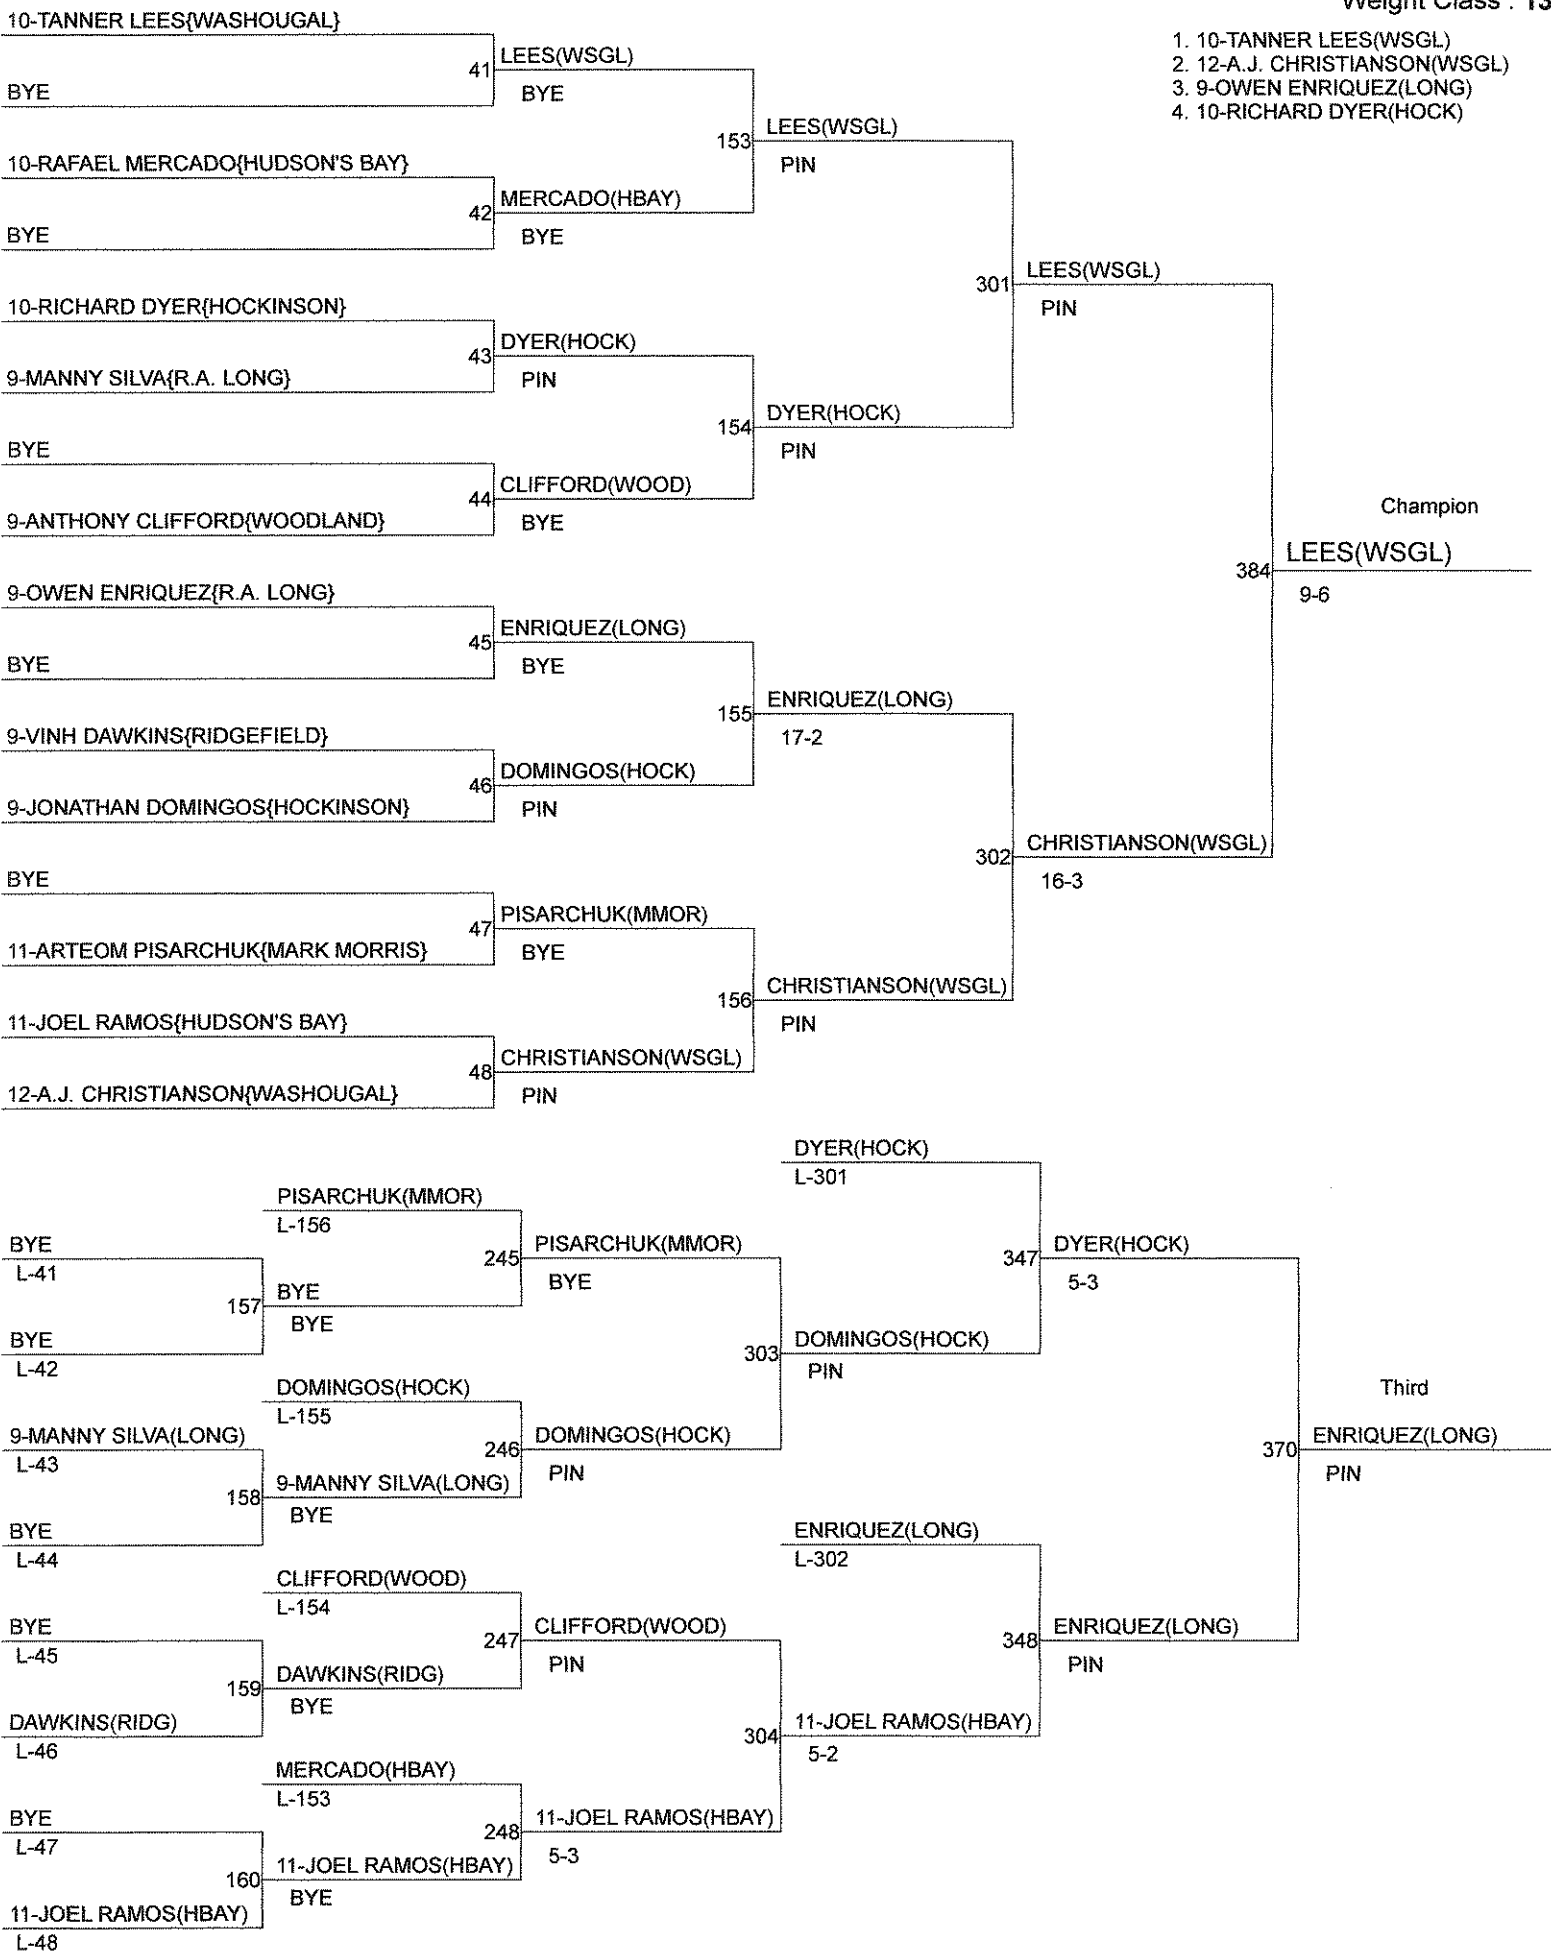

2016 GSHL AA SUBREGIONAL TOURNAMENT

Weight Class : 138

1. 10-TANNER LEES(WSGL)
2. 12-A.J. CHRISTIANSON(WSGL)
3. 9-OWEN ENRIQUEZ(LONG)
4. 10-RICHARD DYER(HOCK)