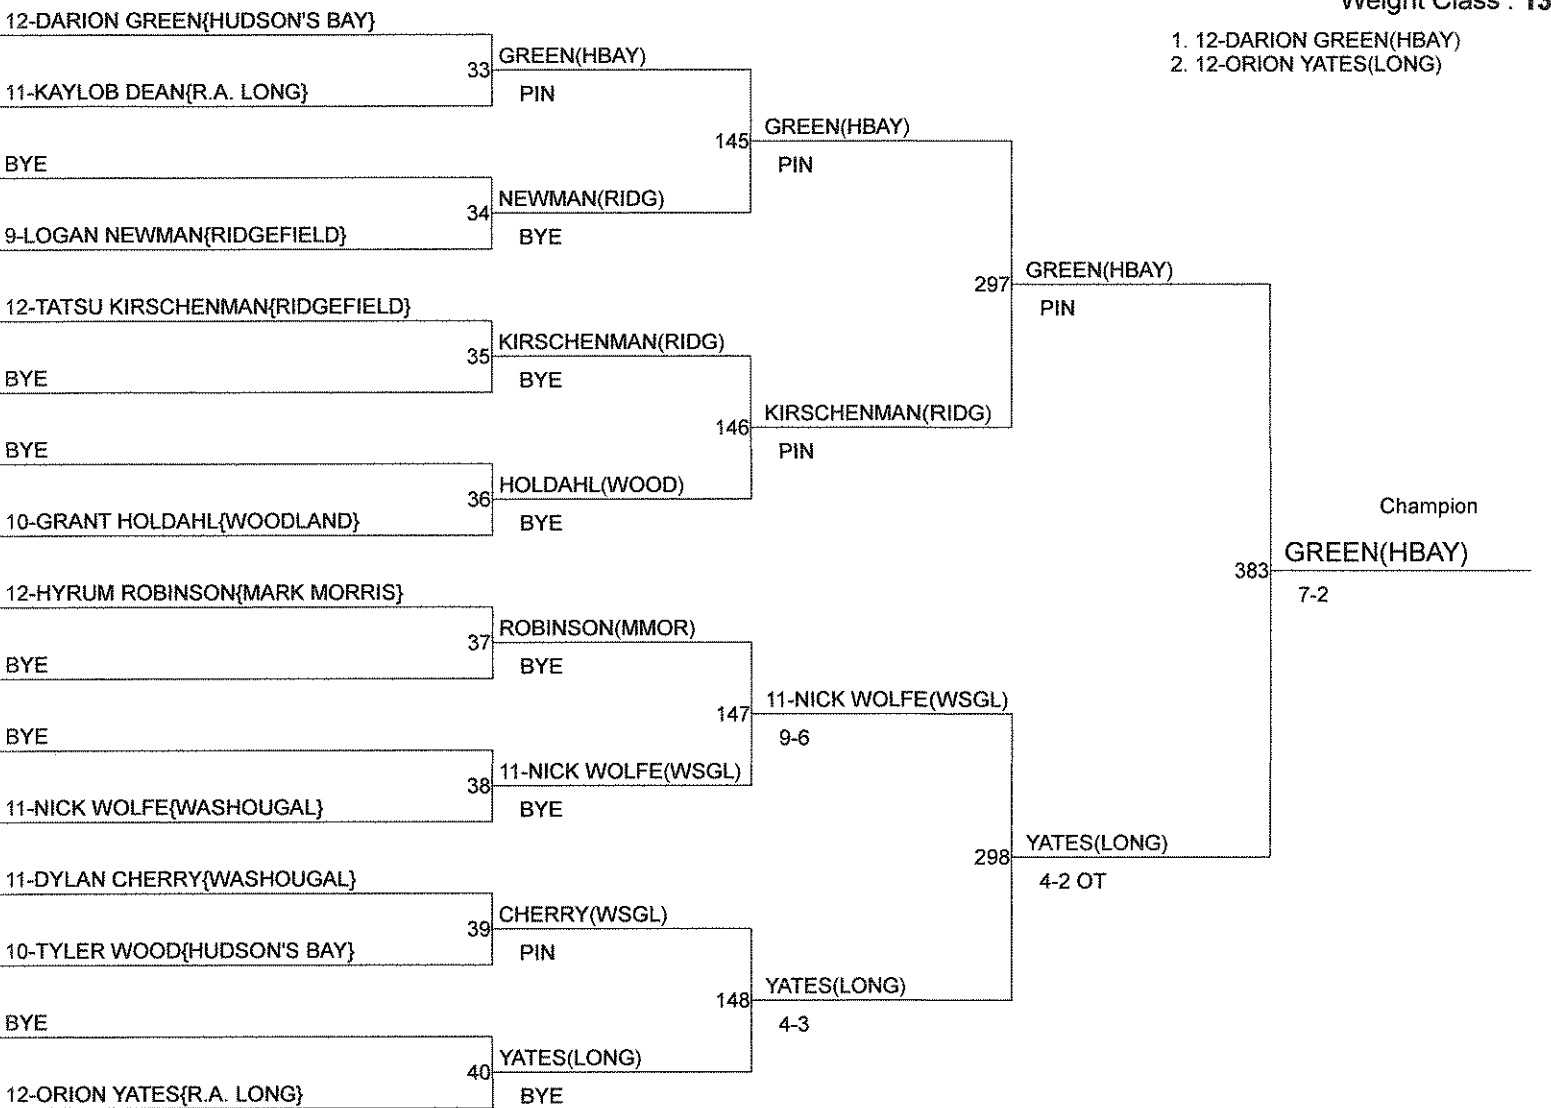

2016 GSHL AA SUBREGIONAL TOURNAMENT

Weight Class : 132

1. 12-DARION GREEN(HBAY)
2. 12-ORION YATES(LONG)