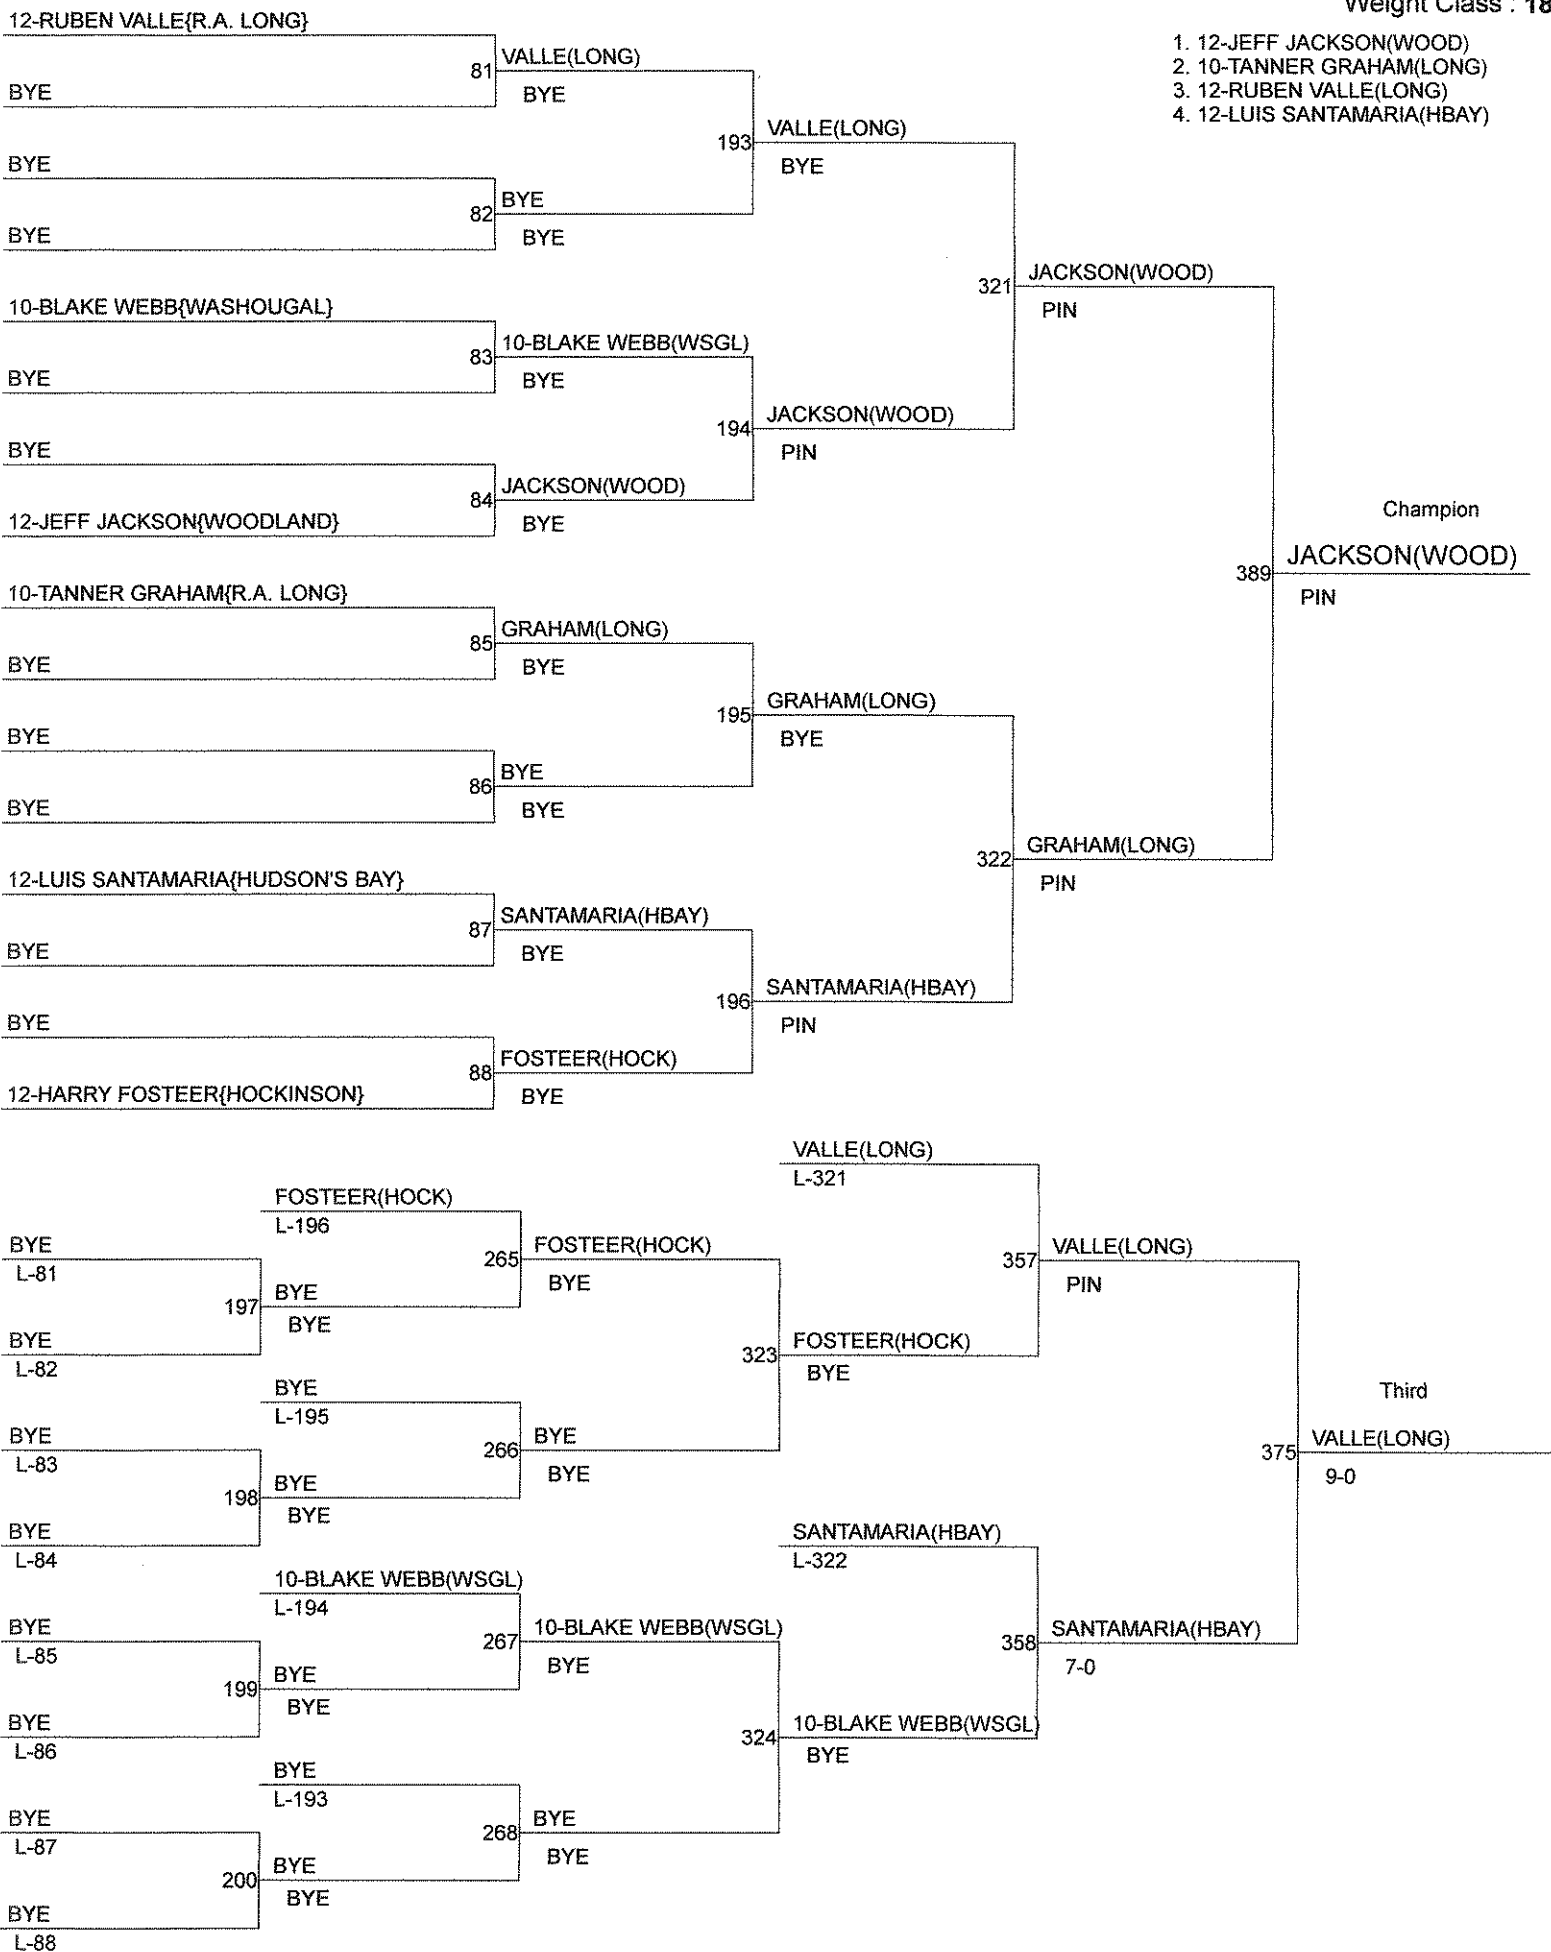

2016 GSHL AA SUBREGIONAL TOURNAMENT

Weight Class : 182

1. 12-JEFF JACKSON(WOOD)
2. 10-TANNER GRAHAM(LONG)
3. 12-RUBEN VALLE(LONG)
4. 12-LUIS SANTAMARIA(HBAY)