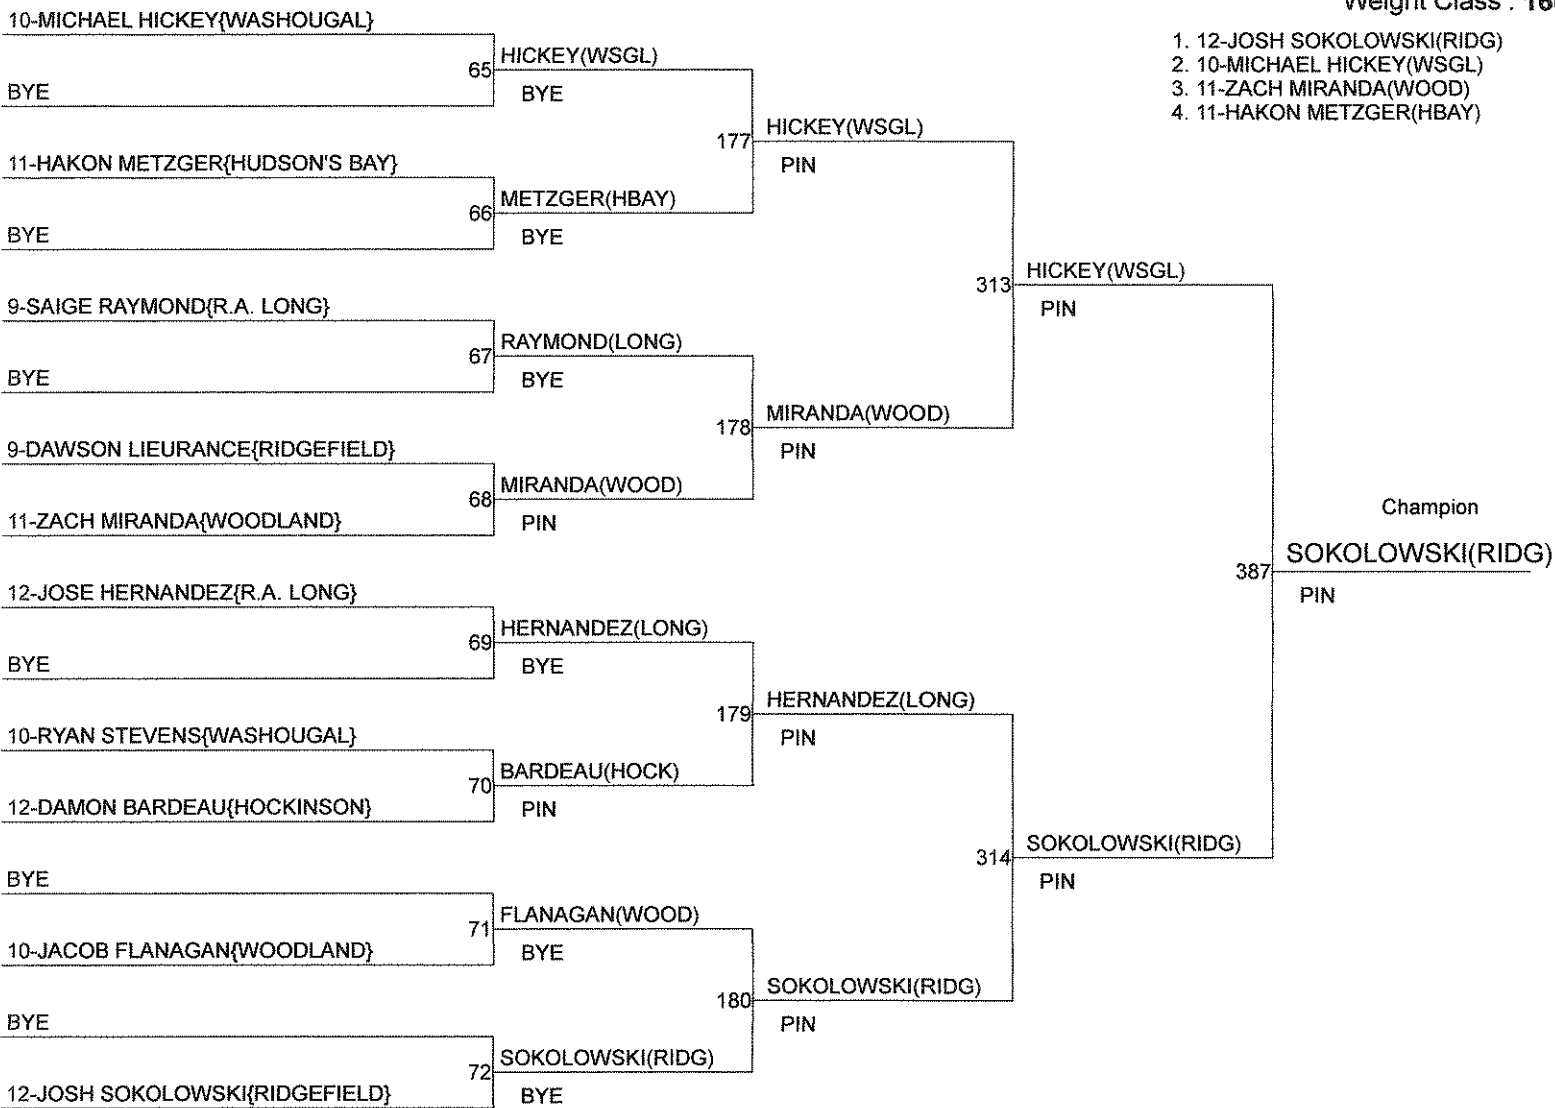

2016 GSHL AA SUBREGIONAL TOURNAMENT

Weight Class : 160

1. 12-JOSH SOKOLOWSKI(RIDG)
2. 10-MICHAEL HICKEY(WSGL)
3. 11-ZACH MIRANDA(WOOD)
4. 11-HAKON METZGER(HBAY)