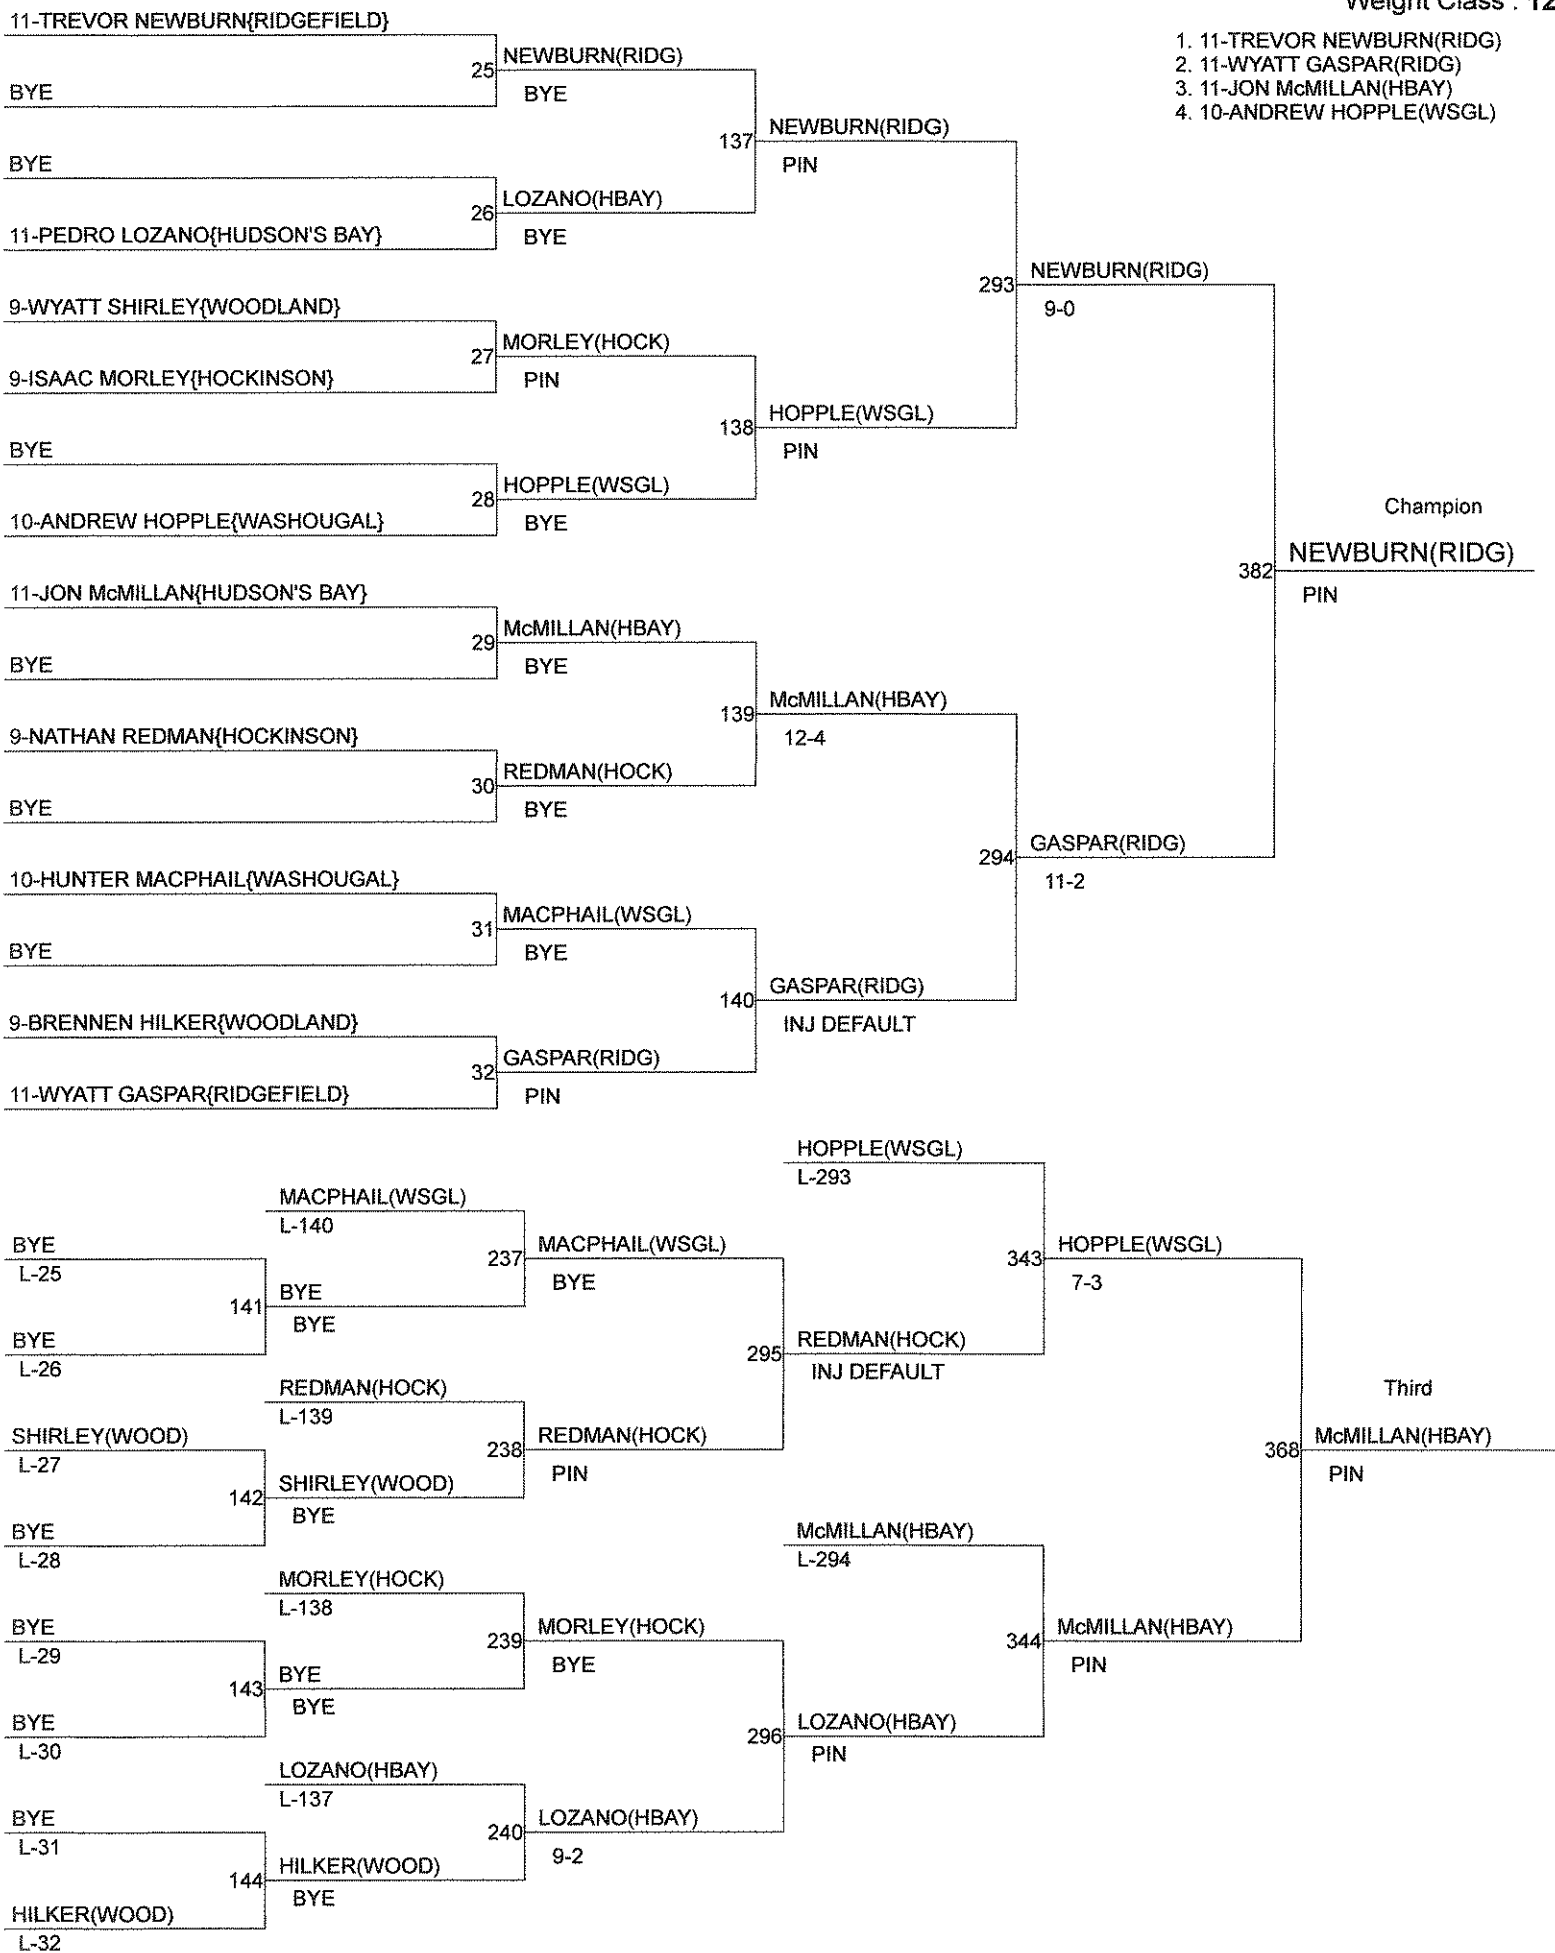

2016 GSHL AA SUBREGIONAL TOURNAMENT

Weight Class : 126

1. 11-TREVOR NEWBURN(RIDGEFIELD)
2. 11-WYATT GASPAR(RIDG)
3. 11-JON McMILLAN(HBAY)
4. 10-ANDREW HOPPLE(WSGL)