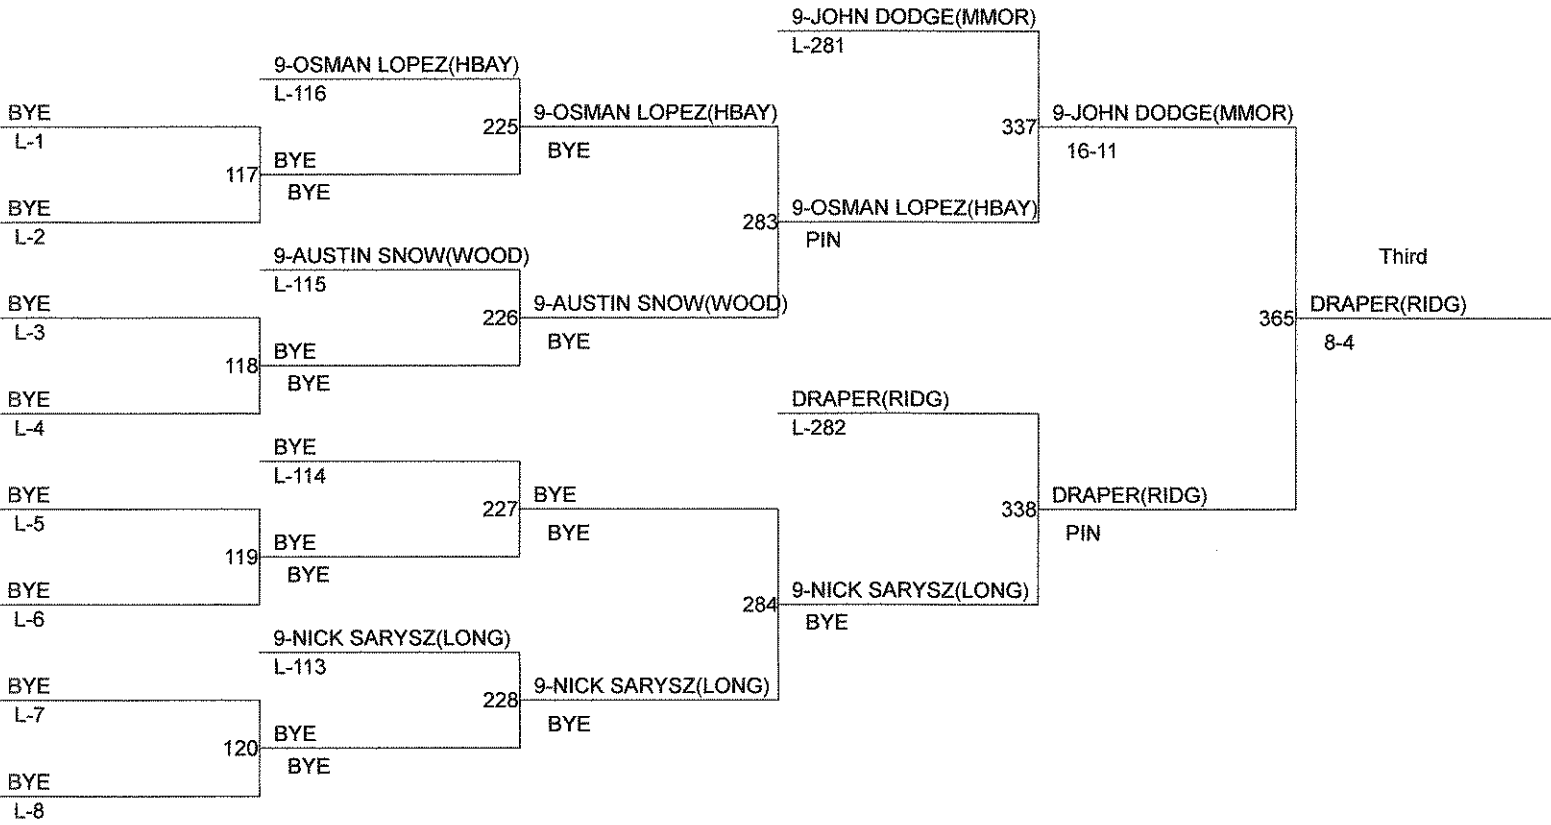

2016 GSHL AA SUBREGIONAL TOURNAMENT

Weight Class : 106

1. 10-KAI BLUE(HOCK)
2. 10-IVAN MENDOZA(LONG)
3. 9-DYLAN DRAPER(RIDG)
4. 9-JOHN DODGE(MMOR)