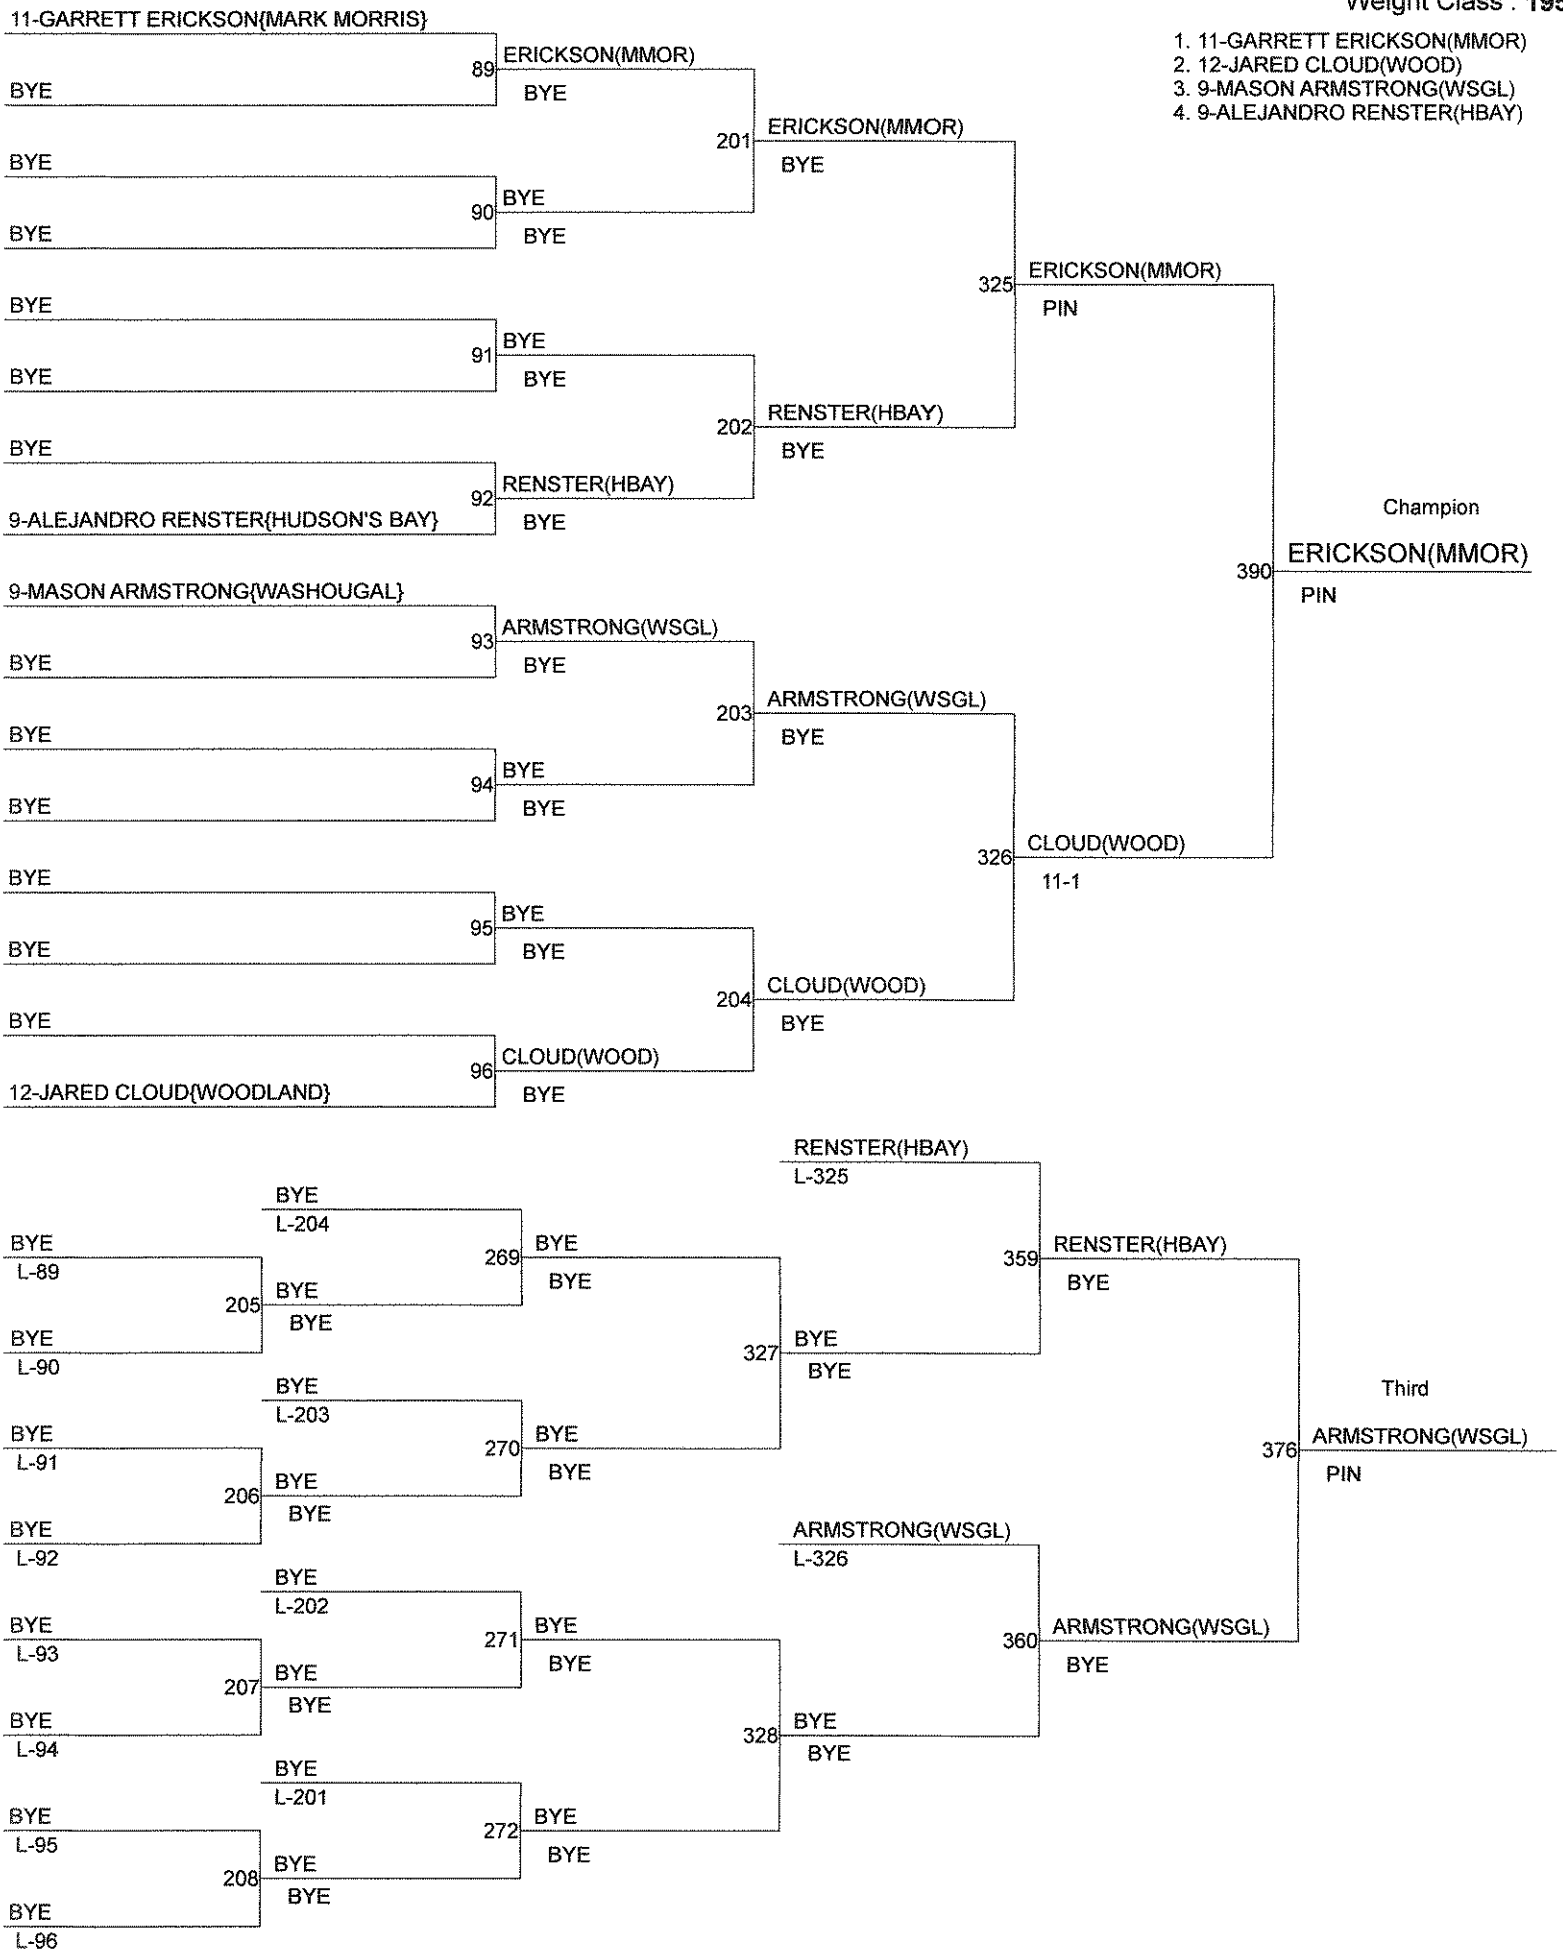

2016 GSHL AA SUBREGIONAL TOURNAMENT

Weight Class : 195

1. 11-GARRETT ERICKSON(MMOR)
2. 12-JARED CLOUD(WOOD)
3. 9-MASON ARMSTRONG(WSGL)
4. 9-ALEJANDRO RENSTER(HBAY)