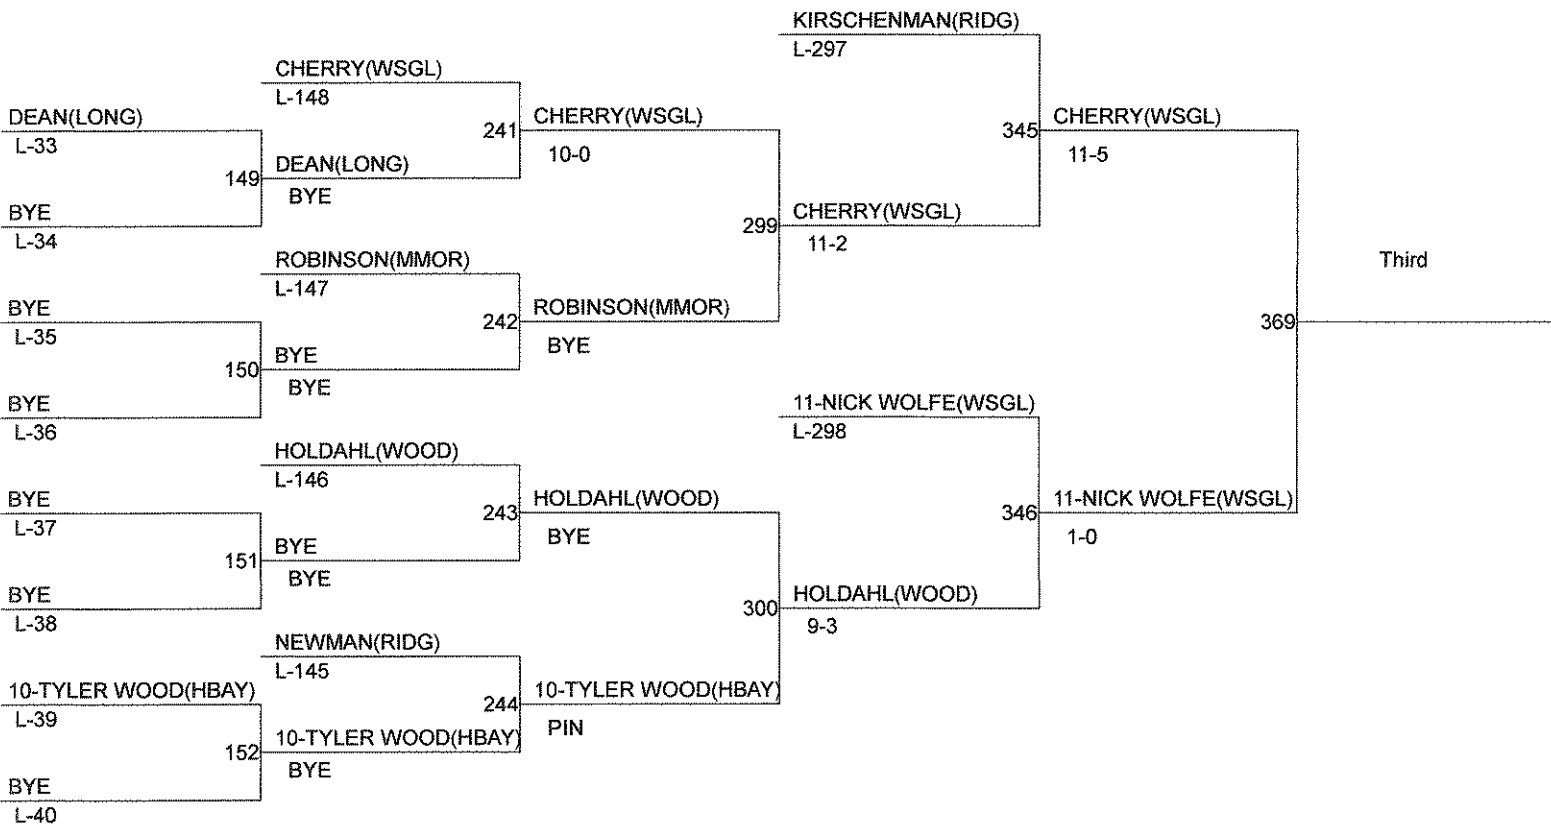

2016 GSHL AA SUBREGIONAL TOURNAMENT

Weight Class : 132

1. 12-DARION GREEN(HBAY)
2. 12-ORION YATES(LONG)