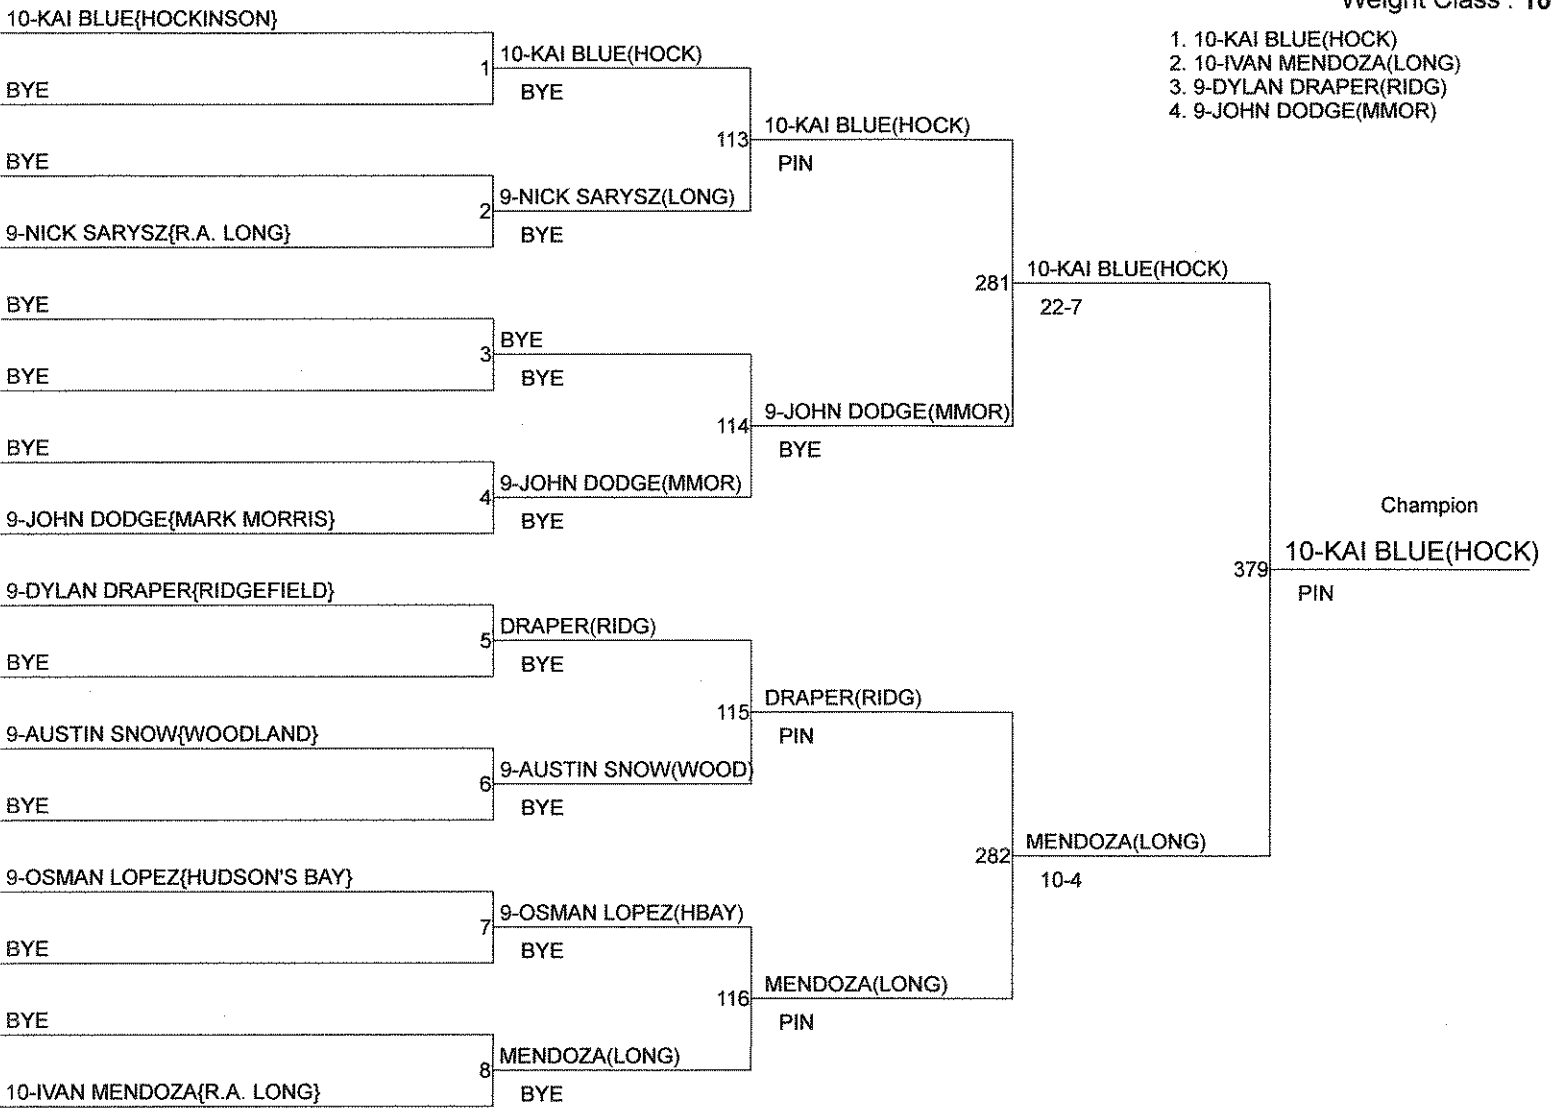

2016 GSHL AA SUBREGIONAL TOURNAMENT

Weight Class : 106

1. 10-KAI BLUE(HOCK)
2. 10-IVAN MENDOZA(LONG)
3. 9-DYLAN DRAPER(RIDG)
4. 9-JOHN DODGE(MMOR)