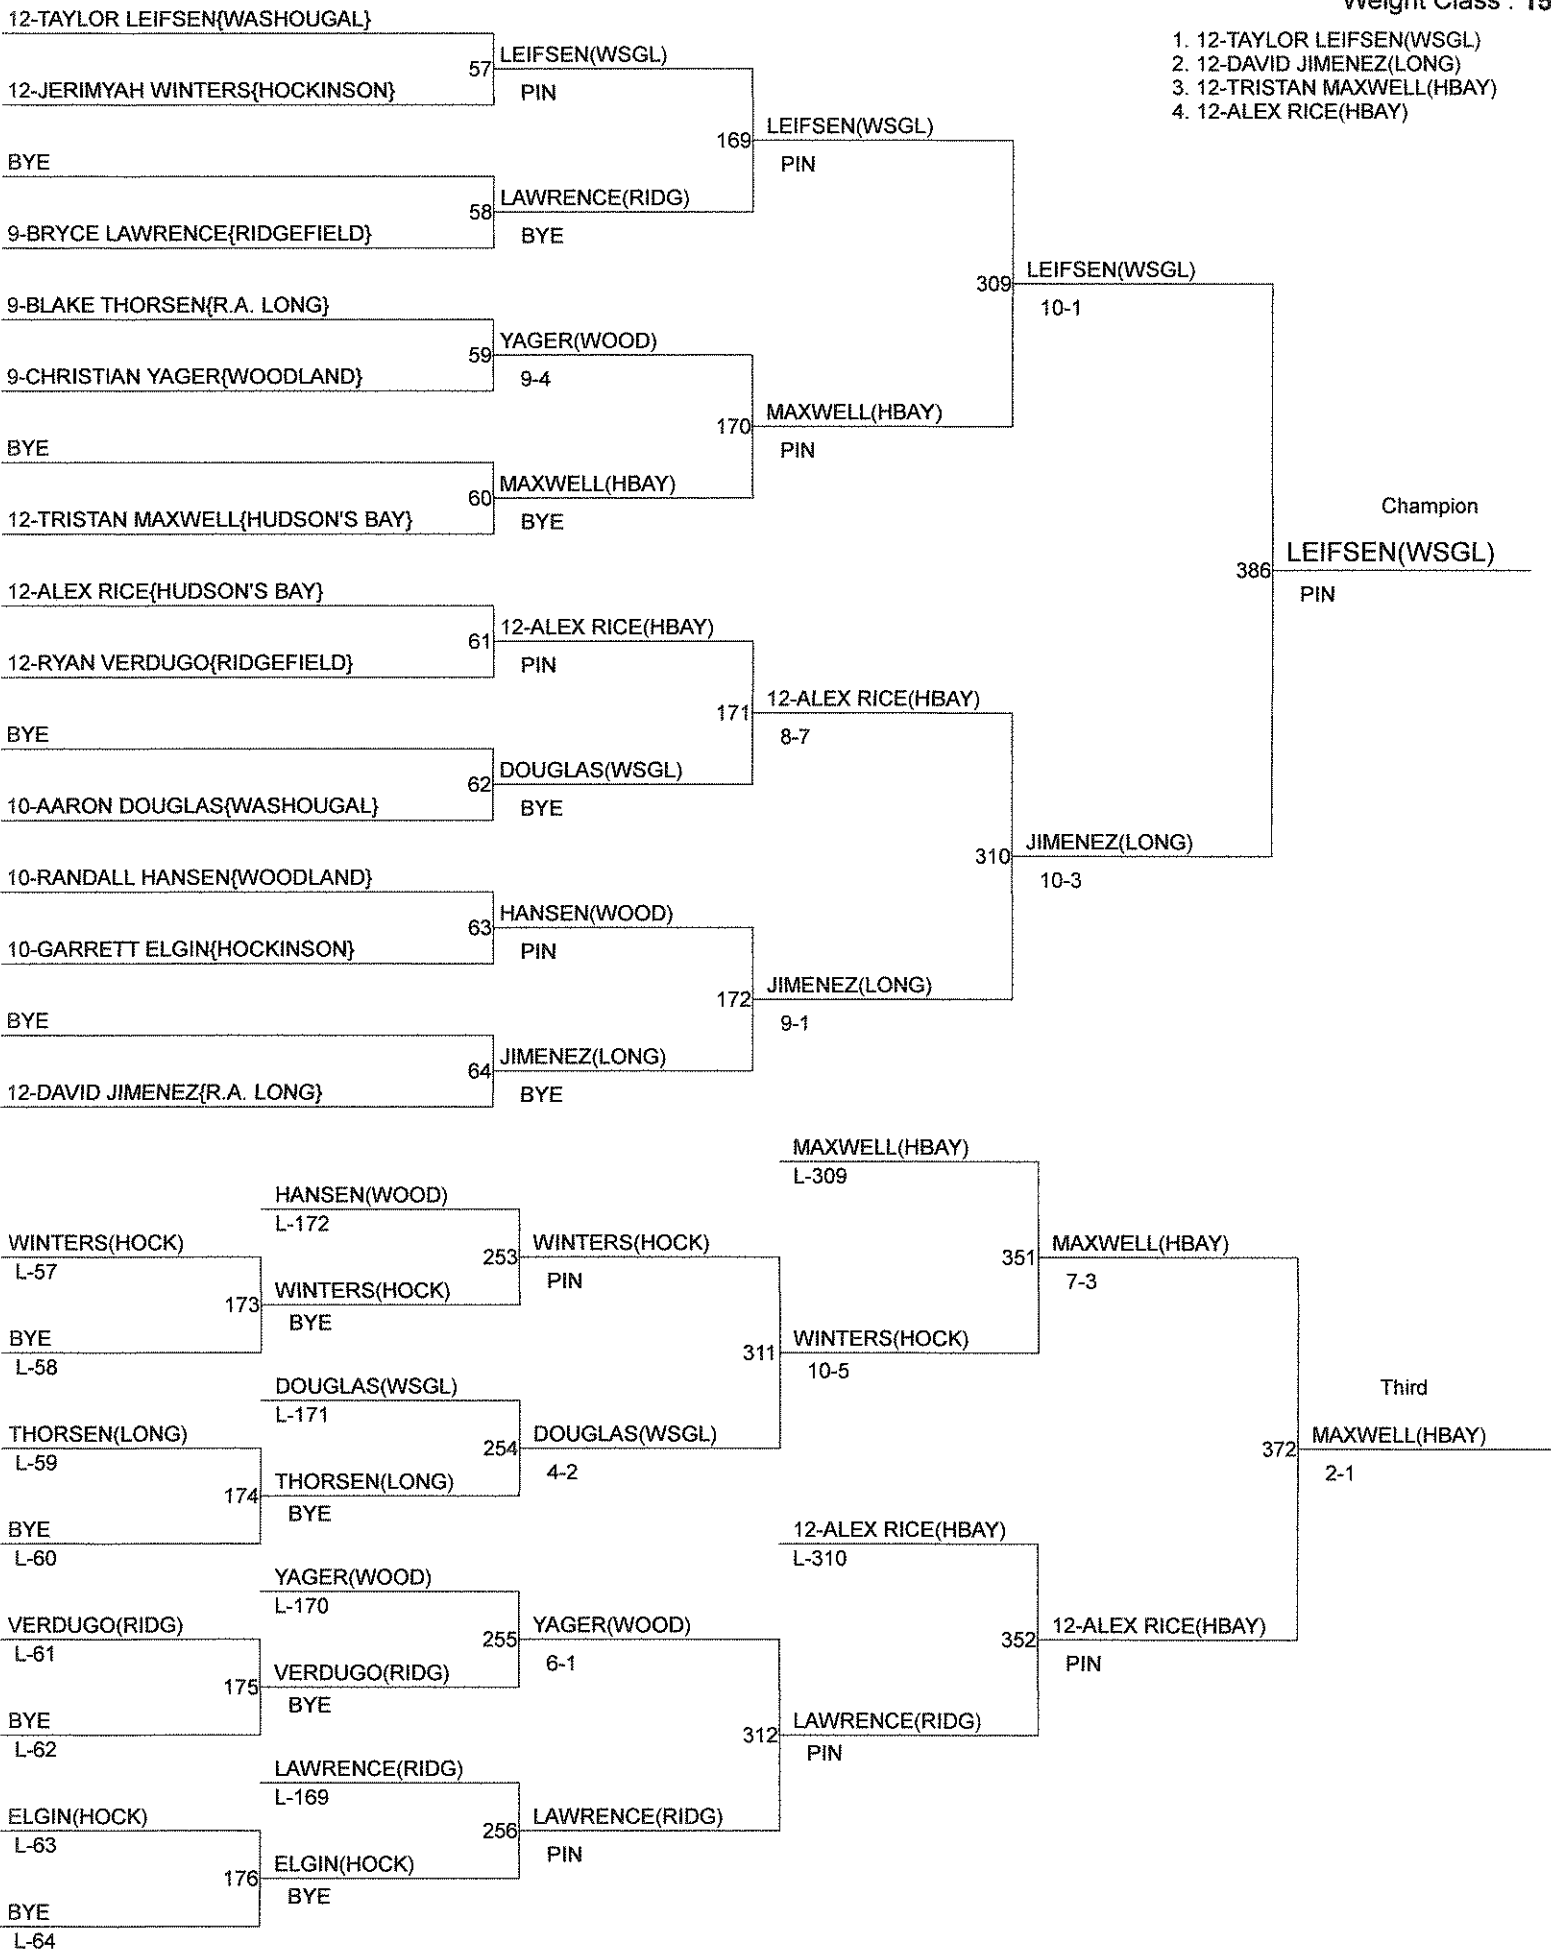

2016 GSHL AA SUBREGIONAL TOURNAMENT

Weight Class : 152

1. 12-TAYLOR LEIFSEN(WSGL)
2. 12-DAVID JIMENEZ(LONG)
3. 12-TRISTAN MAXWELL(HBAY)
4. 12-ALEX RICE(HBAY)