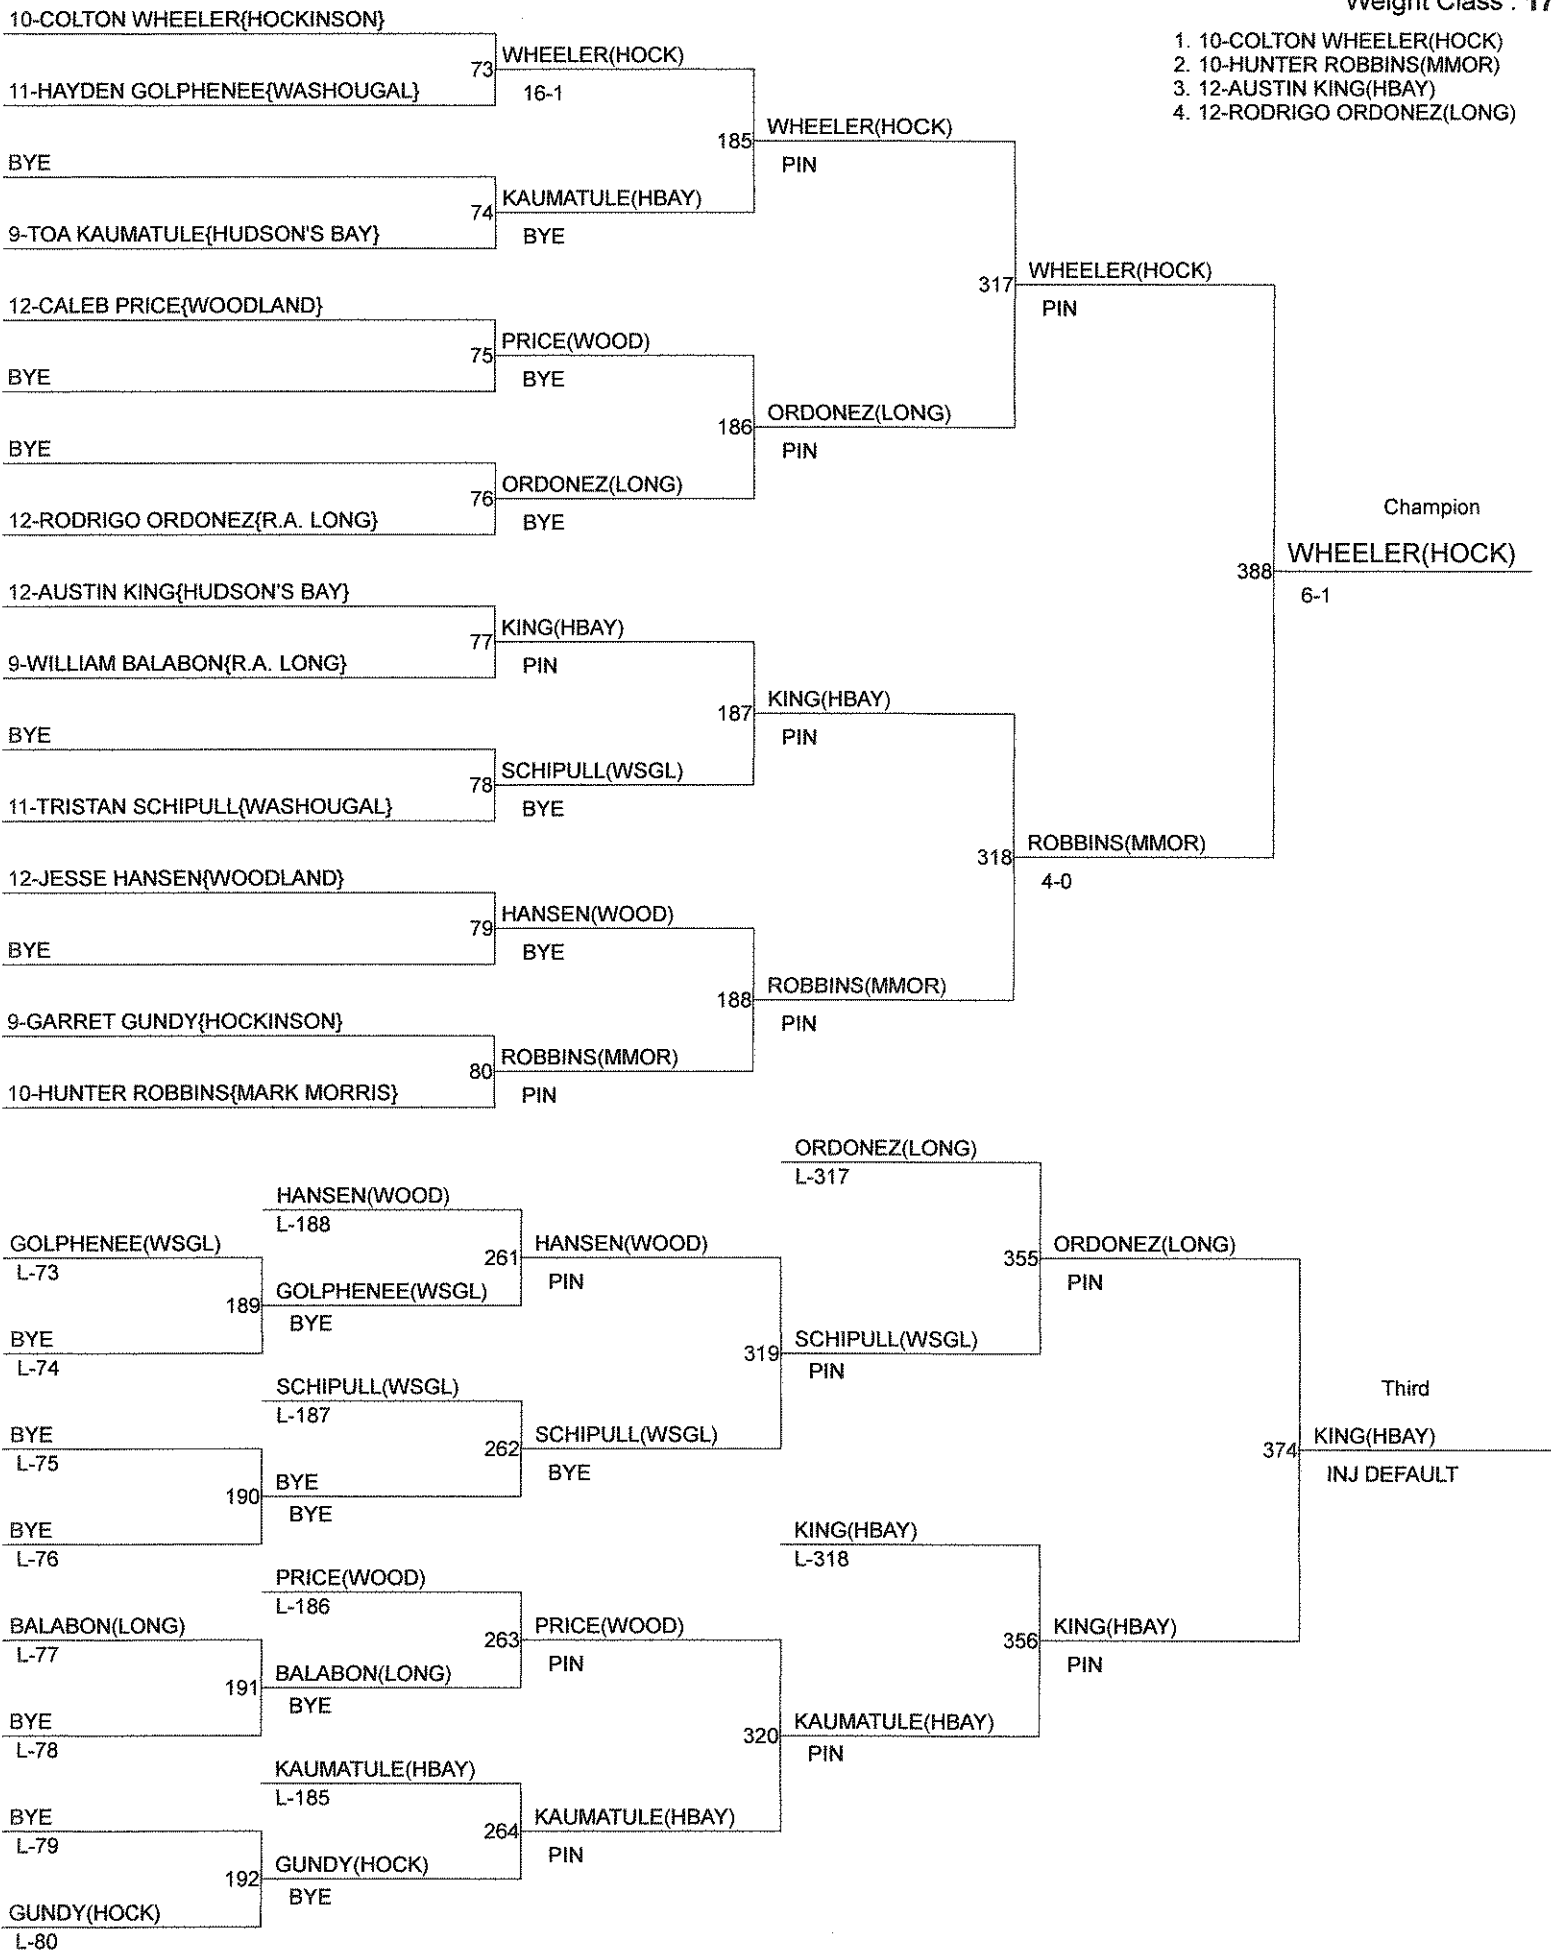

2016 GSHL AA SUBREGIONAL TOURNAMENT

Weight Class : 170

1. 10-COLTON WHEELER(HOCK)
2. 10-HUNTER ROBBINS(MMOR)
3. 12-AUSTIN KING(HBAY)
4. 12-RODRIGO ORDONEZ(LONG)