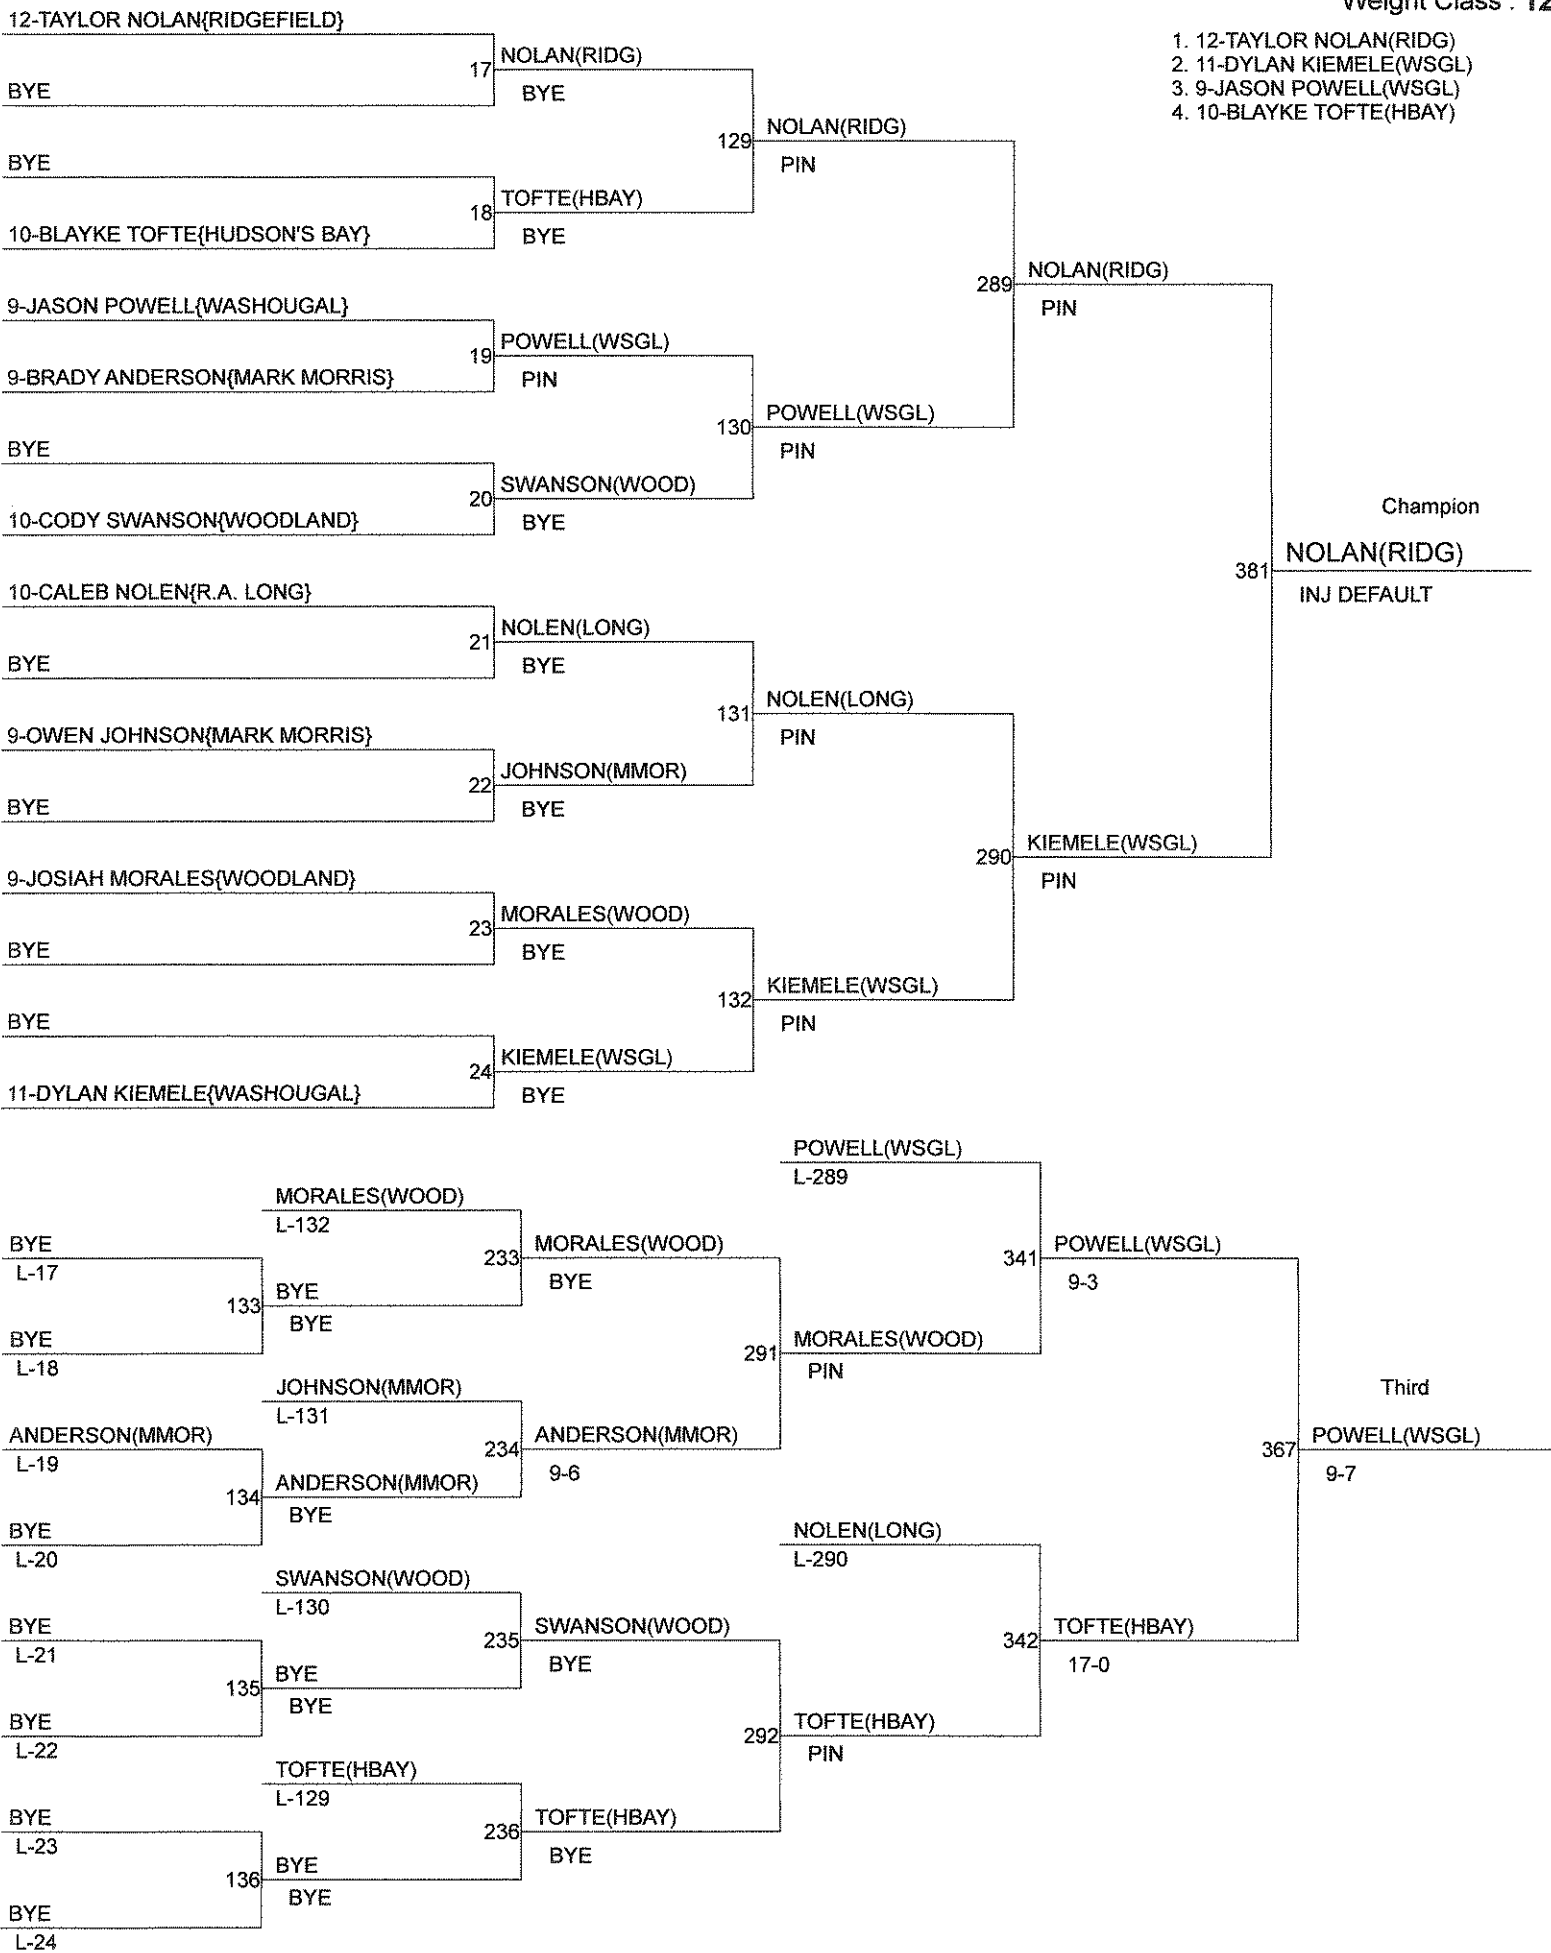

2016 GSHL AA SUBREGIONAL TOURNAMENT

Weight Class : 120

1. 12-TAYLOR NOLAN(RIDG)
2. 11-DYLAN KIEMELE(WSGL)
3. 9-JASON POWELL(WSGL)
4. 10-BLAYKE TOFTE(HBAY)