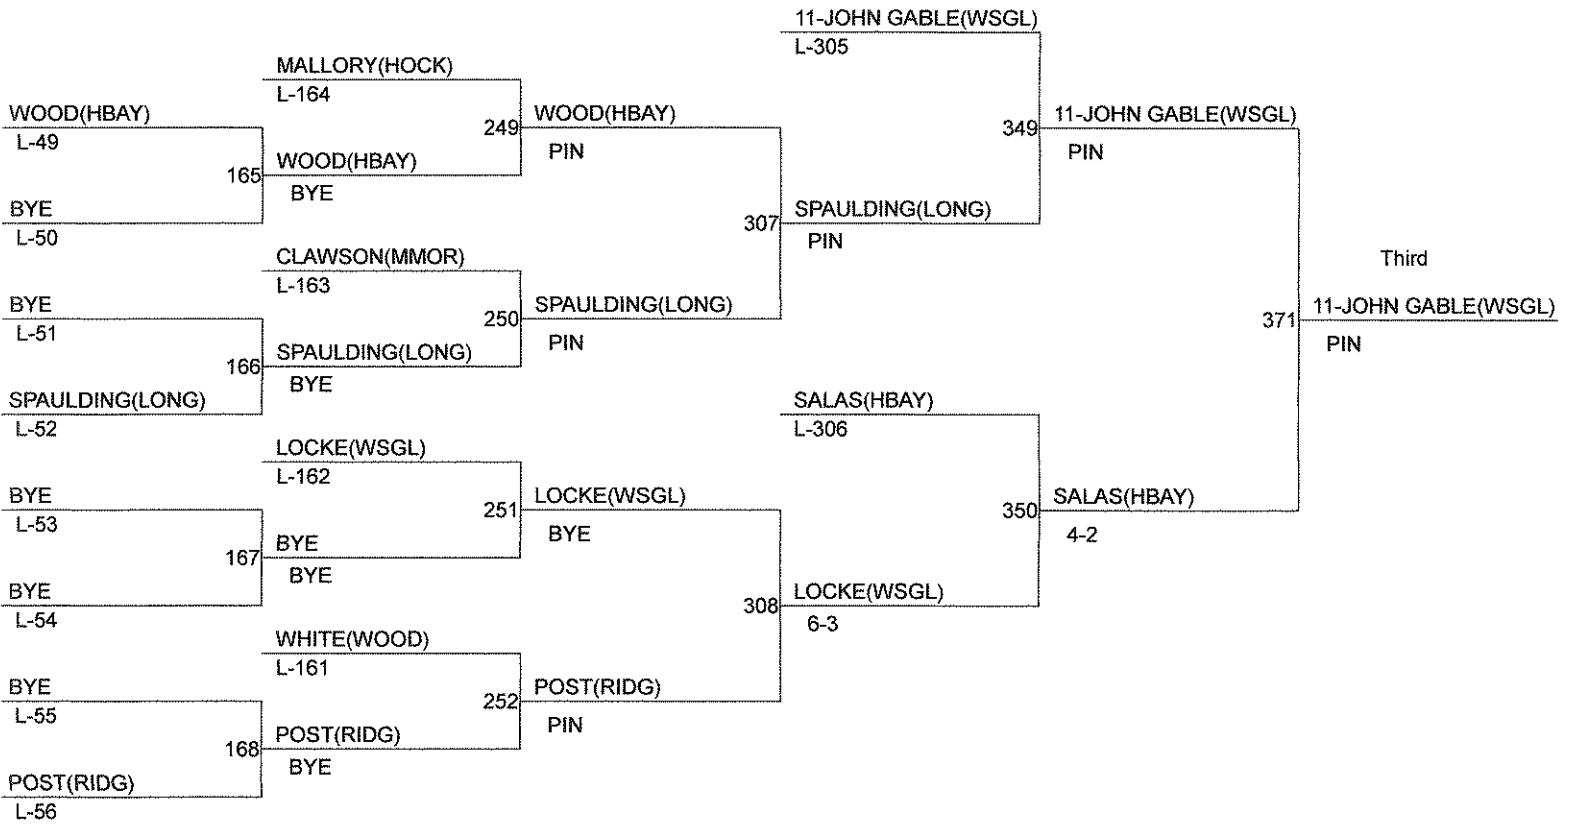

2016 GSHL AA SUBREGIONAL TOURNAMENT

Weight Class : 145

1. 12-TOMMY HERZ(RIDG)
2. 12-COLEMAN NADING(LONG)
3. 11-JOHN GABLE(WSGL)
4. 11-JUNIOR SALAS(HBAY)