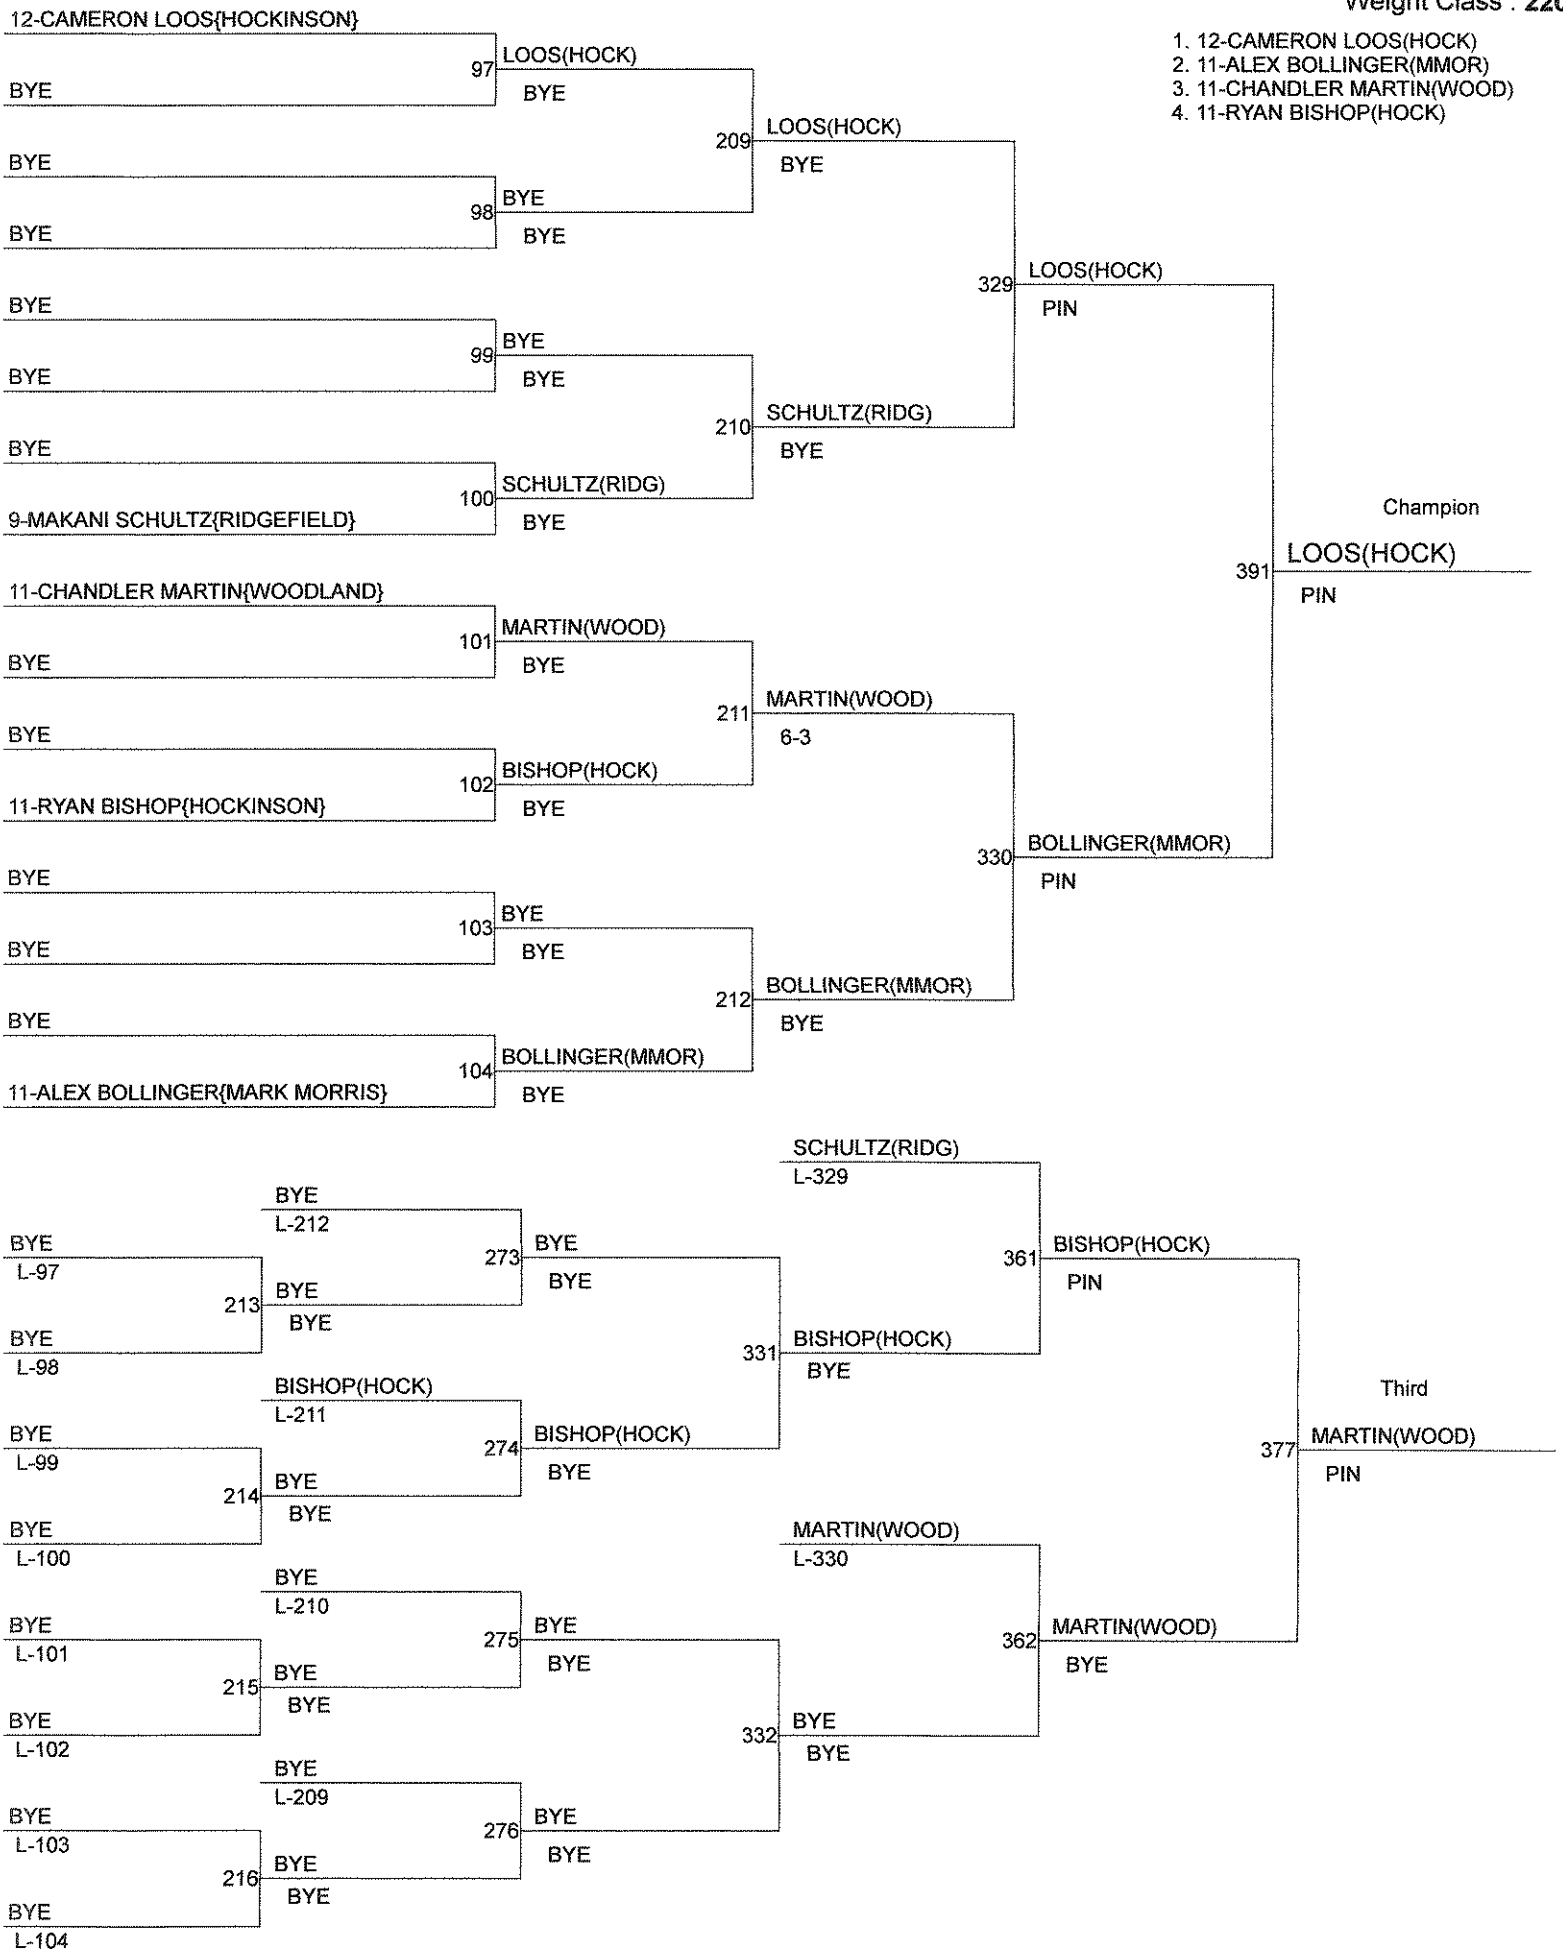

2016 GSHL AA SUBREGIONAL TOURNAMENT

Weight Class : 220

1. 12-CAMERON LOOS(HOCK)
2. 11-ALEX BOLLINGER(MMOR)
3. 11-CHANDLER MARTIN(WOOD)
4. 11-RYAN BISHOP(HOCK)