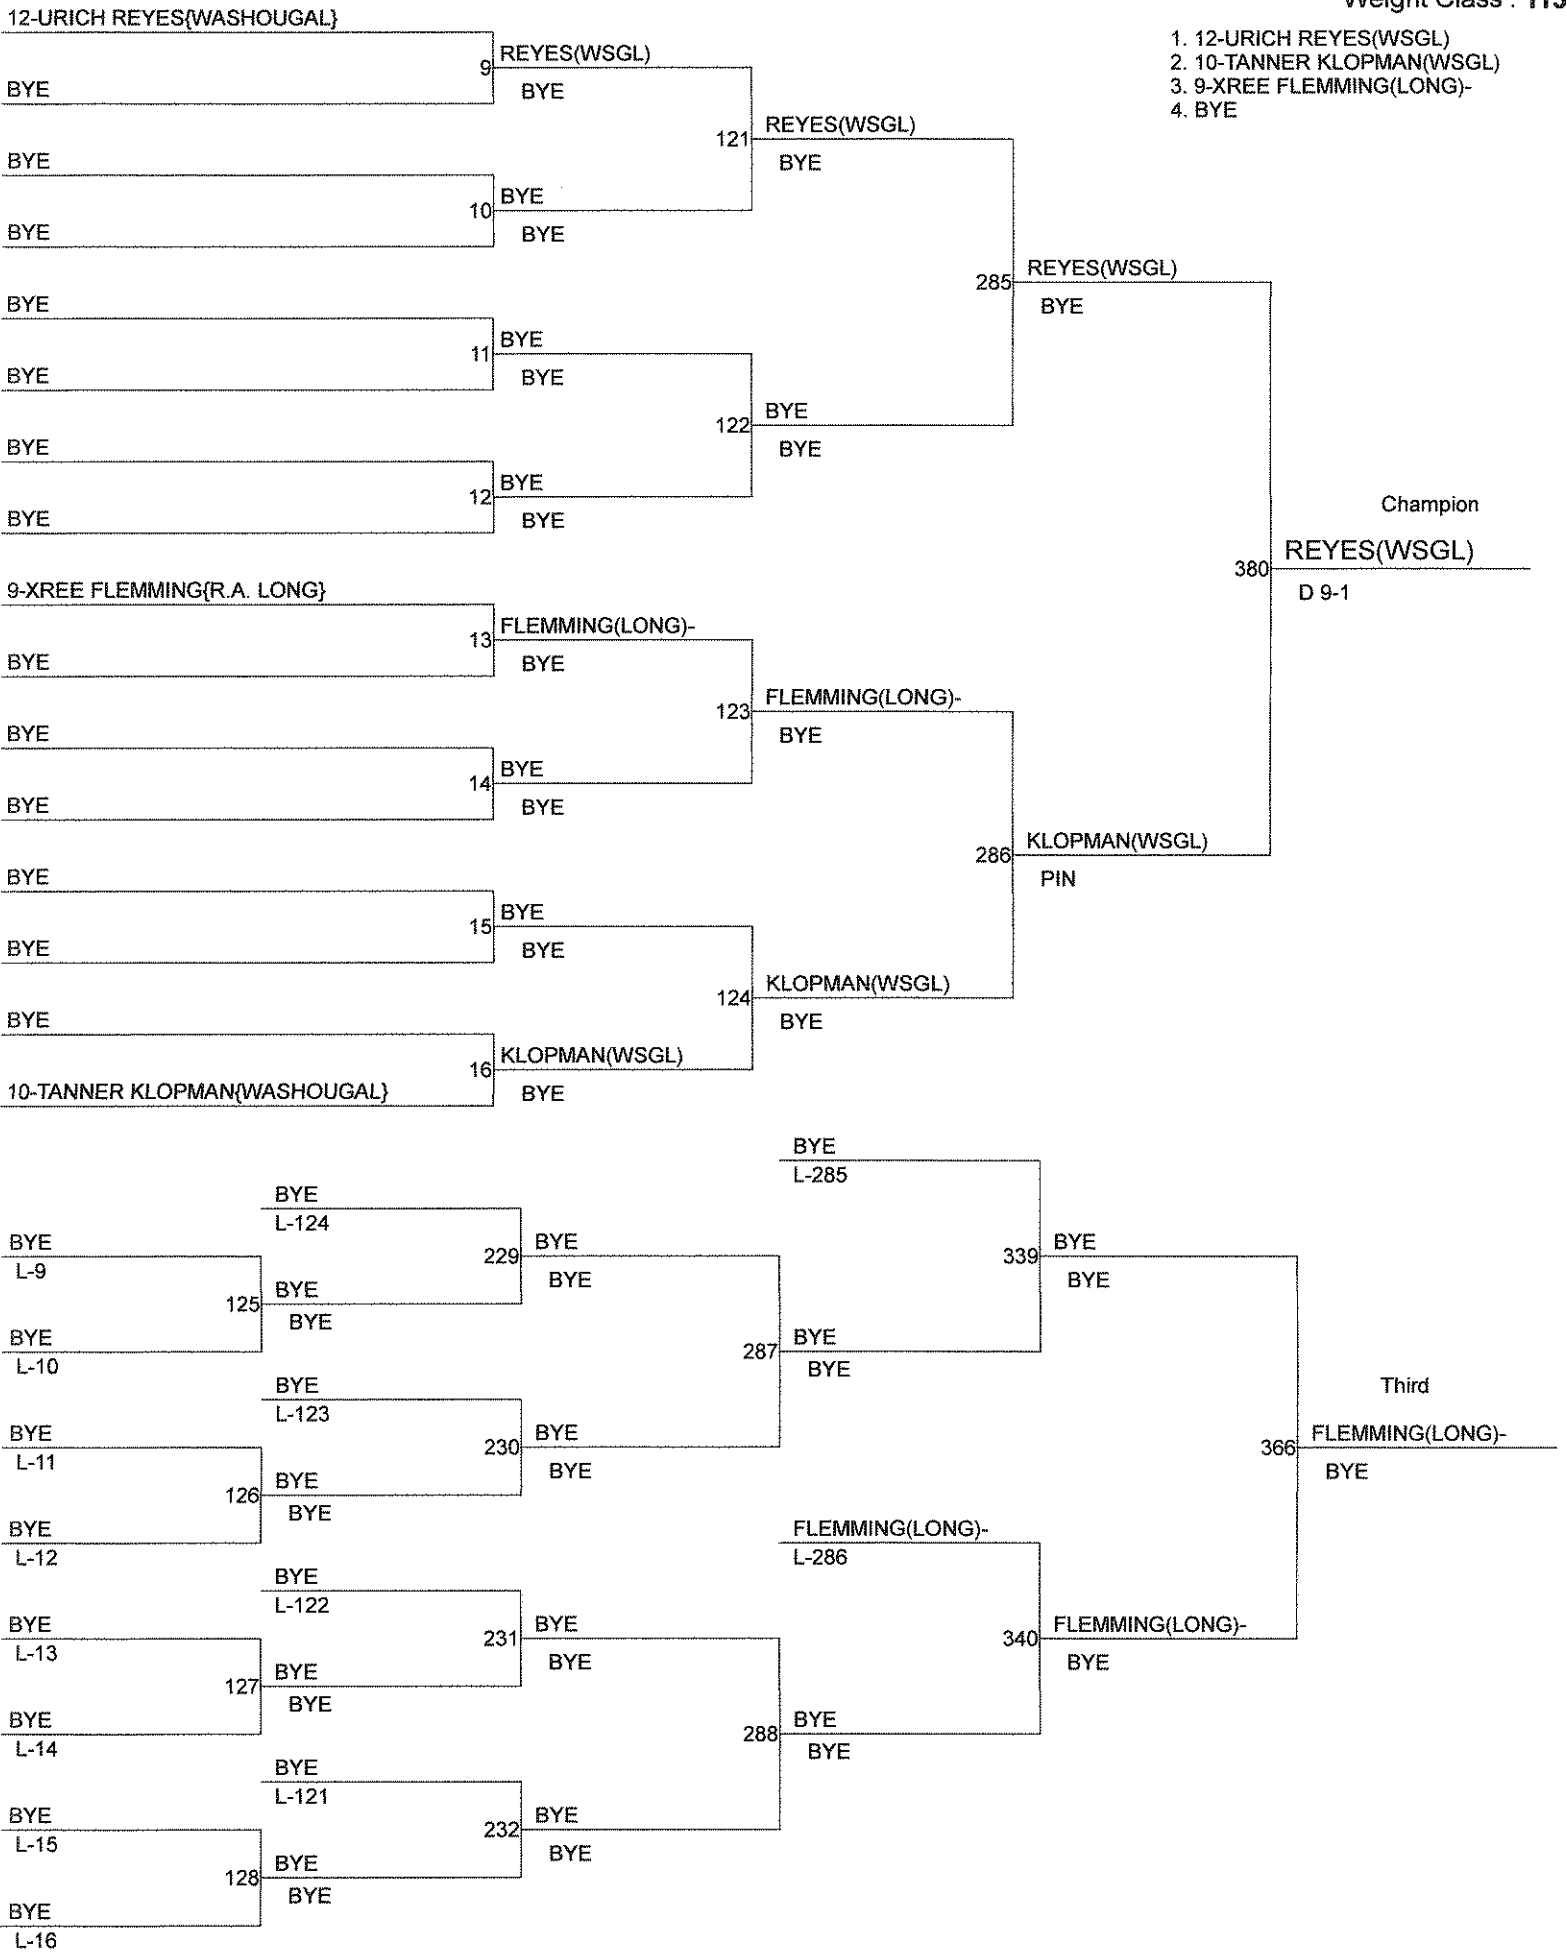

2016 GSHL AA SUBREGIONAL TOURNAMENT

Weight Class : 106

1. 10-KAI BLUE(HOCK)
2. 10-IVAN MENDOZA(LONG)
3. 9-DYLAN DRAPER(RIDG)
4. 9-JOHN DODGE(MMOR)

2016 GSHL AA SUBREGIONAL TOURNAMENT

Weight Class : 113

- 1. 12-URICH REYES(WSGL)
- 2. 10-TANNER KLOPMAN(WSGL)
- 3. 9-XREE FLEMMING(LONG)-
- 4. BYE