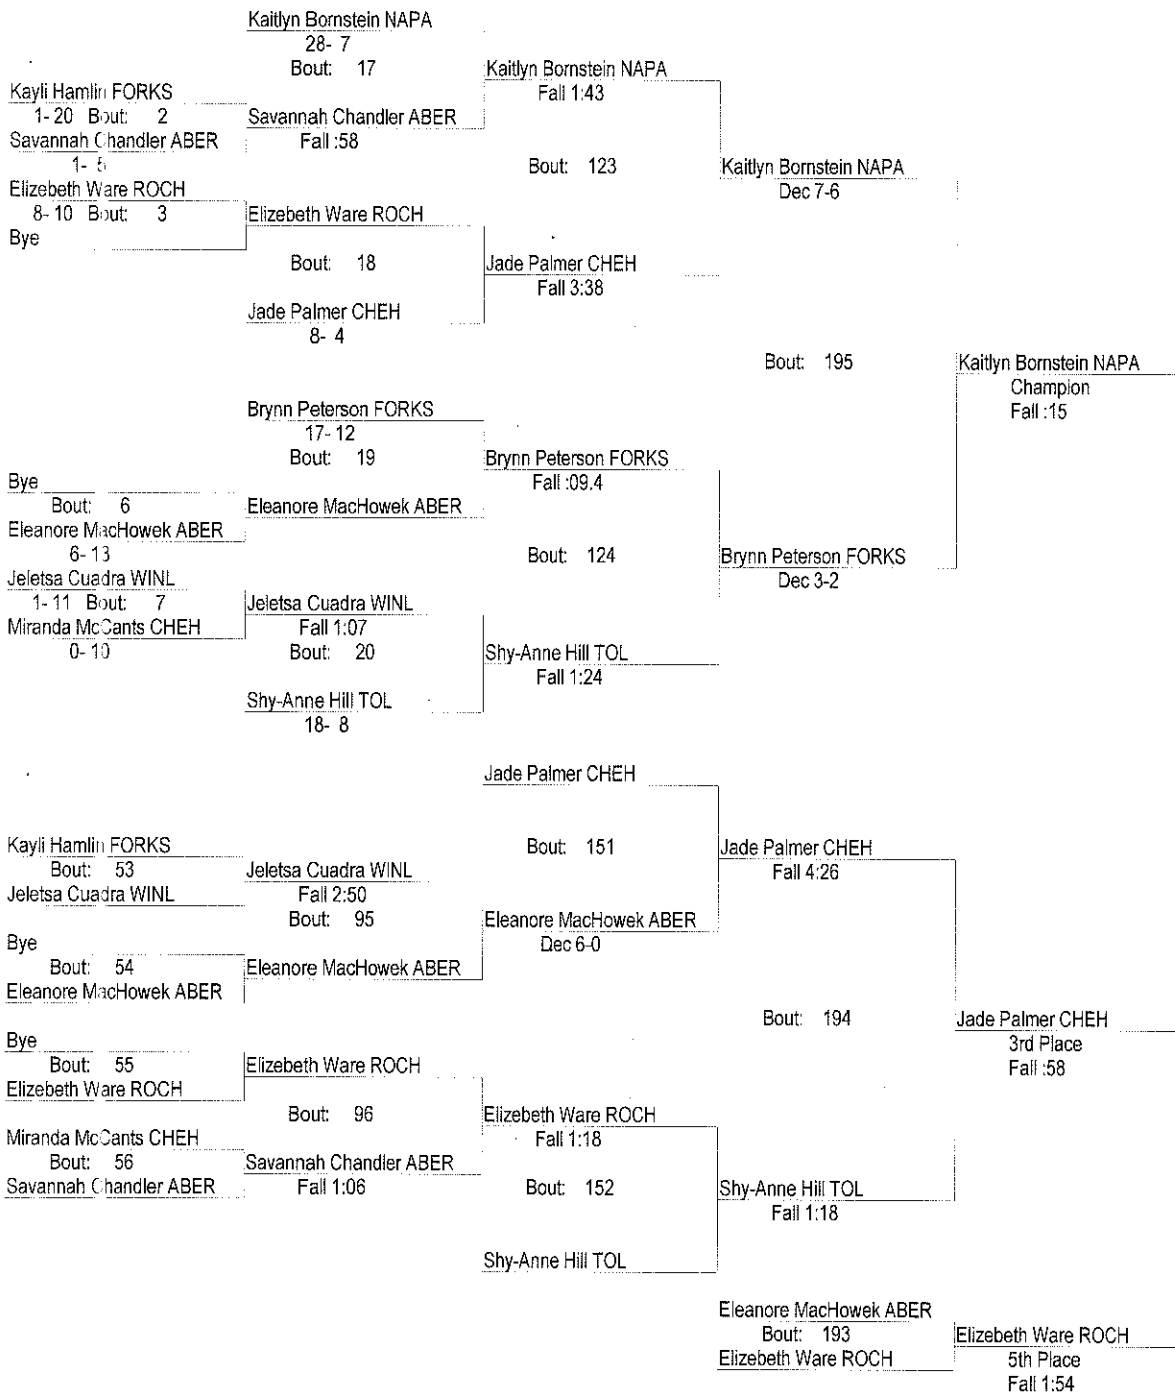

2015-16 Girls' District 4 Sub-Regional Wrestling Tournament

February 6th, 2016

135

- Place Winners -

1st Kaitlyn Bornstein NAPA	31- 7
2nd Brynn Peterson FORKS	19- 13
3rd Jade Palmer CHEH	11- 5
4th Shy-Anne Hill TOL	20- 10
5th Elizebeth Ware ROCH	10- 12
6th Eleanore MacHowek ABER	7- 16