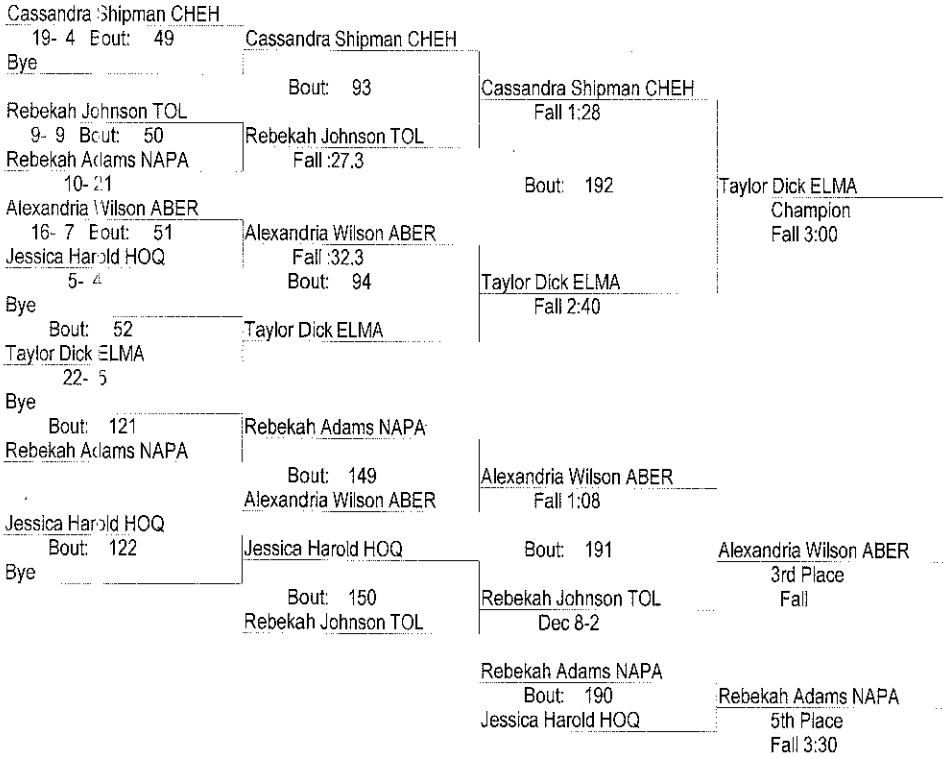

2015-16 Girls' District 4 Sub-Regional Wrestling Tournament

February 6th, 2016

120

- Place Winners -
- | | |
|----------------------------|--------|
| 1st Temprince Gibbons NAPA | 25- 5 |
| 2nd Grace Oatfield RAY | 13- 8 |
| 3rd Kenadi Bridges ABER | 15- 9 |
| 4th Arianna Bell ILW | 7- 5 |
| 5th Kylee Freitas EAT | 11- 10 |
| 6th Taylor Stokes CHEH | 1- 13 |

2015-16 Girls' District 4 Sub-Regional Wrestling Tournament

February 6th, 2016

125

- Place Winners -
- | | |
|---------------------------|--------|
| 1st Samantha Teitzel CENT | 20- 6 |
| 2nd Billie Bergeson NAPA | 23- 9 |
| 3rd Kayla Weed CHEH | 24- 6 |
| 4th Eva Ortiz HOQ | 7- 7 |
| 5th Rhian Andrews CHEH | 17- 11 |
| 6th Jordan Hendricks CENT | 4- 15 |

2015-16 Girls' District 4 Sub-Regional Wrestling Tournament

February 6th, 2016

130

- Place Winners -
- | | |
|----------------------------|--------|
| 1st Taylor Dick ELMA | 24- 5 |
| 2nd Cassandra Shipman CHEH | 20- 5 |
| 3rd Alexandria Wilson ABER | 19- 8 |
| 4th Rebekah Johnson TOL | 11- 11 |
| 5th Rebekah Adams NAPA | 11- 23 |
| 6th Jessica Harold HOQ | 5- 7 |