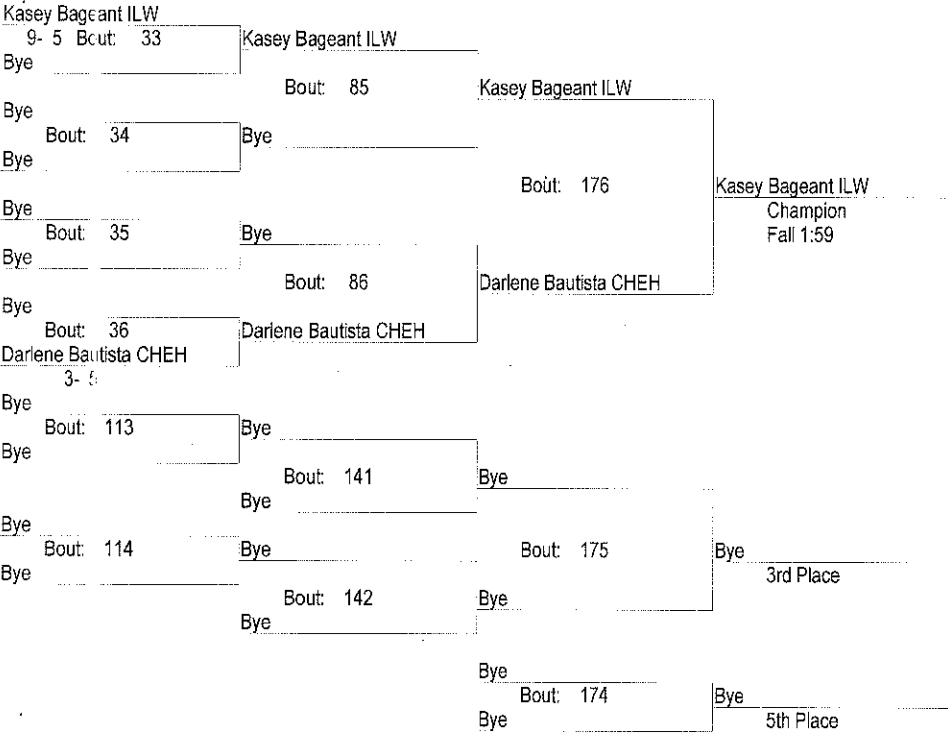

* Team has non-scoring wrestler

2015-16 Girls' District 4 Sub-Regional Wrestling Tournament

February 6th, 2016

100

- Place Winners -

- 1st Faith Cardenas ABER (10) 13- 4
- 2nd Alexis Delahanty HOQ (09) 9- 7
- 3rd Marissa Bailey FORKS (10) 12- 12
- 4th Kayleen Bailey FORKS (09) 5- 19
- 5th Bye
- 6th Bye

2015-16 Girls' District 4 Sub-Regional Wrestling Tournament

February 6th, 2016

105

- Place Winners -
- 1st Veronica Chigo CENT 16- 5
 - 2nd Bianca Lopez HOQ 15- 4
 - 3rd Kalyn Filby TEN 13- 3
 - 4th Taylor Curtis EAT 21- 8
 - 5th Bye
 - 6th Bye

2015-16 Girls' District 4 Sub-Regional Wrestling Tournament

February 6th, 2016

110

- Place Winners -
- 1st Kasey Bageant ILW 10- 5
 - 2nd Darlene Bautista CHEH 3- 6
 - 3rd Bye
 - 4th Bye
 - 5th Bye
 - 6th Bye