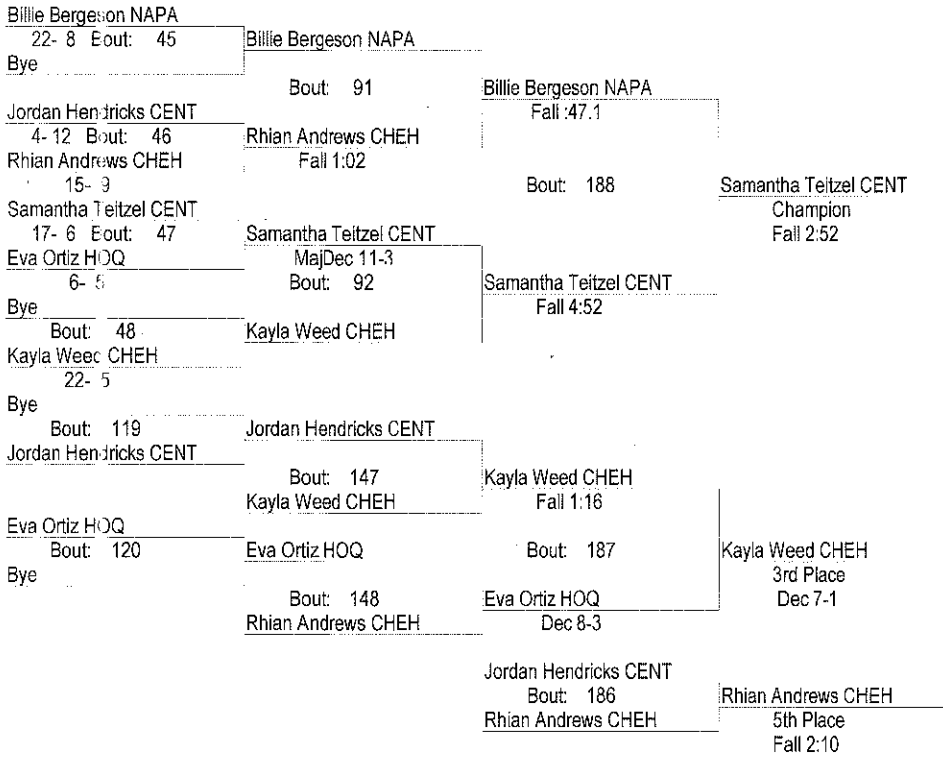

2015-16 Girls' District 4 Sub-Regional Wrestling Tournament

February 6th, 2016

110

- Place Winners -
- 1st Kasey Bageant ILW 10- 5
 - 2nd Darlene Bautista CHEH 3- 6
 - 3rd Bye
 - 4th Bye
 - 5th Bye
 - 6th Bye

2015-16 Girls' District 4 Sub-Regional Wrestling Tournament

February 6th, 2016

120

- Place Winners -
- | | |
|----------------------------|--------|
| 1st Temprince Gibbons NAPA | 25- 5 |
| 2nd Grace Oatfield RAY | 13- 8 |
| 3rd Kenadi Bridges ABER | 15- 9 |
| 4th Arianna Bell ILW | 7- 5 |
| 5th Kylee Freitas EAT | 11- 10 |
| 6th Taylor Stokes CHEH | 1- 13 |

2015-16 Girls' District 4 Sub-Regional Wrestling Tournament

February 6th, 2016

125

- Place Winners -
- | | |
|---------------------------|--------|
| 1st Samantha Teitzel CENT | 20- 6 |
| 2nd Billie Bergeson NAPA | 23- 9 |
| 3rd Kayla Weed CHEH | 24- 6 |
| 4th Eva Ortiz HOQ | 7- 7 |
| 5th Rhian Andrews CHEH | 17- 11 |
| 6th Jordan Hendricks CENT | 4- 15 |