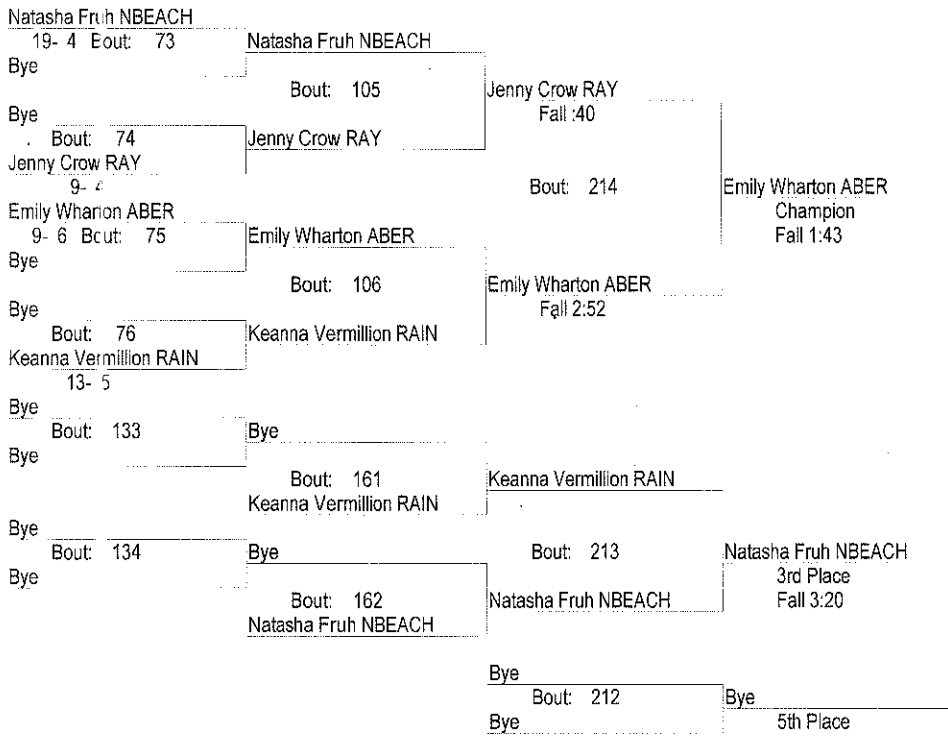

2015-16 Girls' District 4 Sub-Regional Wrestling Tournament

February 6th, 2016

155

- Place Winners -
 1st Jenna Doll HOQ 14- 2
 2nd Jordan Christin CENT 15- 4
 3rd 15- 4
 4th 15- 4
 5th Emily Lash HOQ 13- 6
 6th Aliscia Bravo ILW 8- 6

2015-16 Girls' District 4 Sub-Regional Wrestling Tournament

February 6th, 2016

170

- Place Winners -

1st Anna Dick ELMA	16- 12
2nd Yvette Rodriguez TEN	3- 6
3rd Johanna Crow RAY	5- 6
4th Tiffany Lewis RAIN	0- 12
5th Bye	
6th Bye	

2015-16 Girls' District 4 Sub-Regional Wrestling Tournament

February 6th, 2016

190

- Place Winners -
- 1st Emily Wharton ABER 11- 6
 - 2nd Jenny Crow RAY 10- 5
 - 3rd Natasha Fruh NBEACH 20- 5
 - 4th Keanna Vermillion RAIN 13- 7
 - 5th Bye
 - 6th Bye