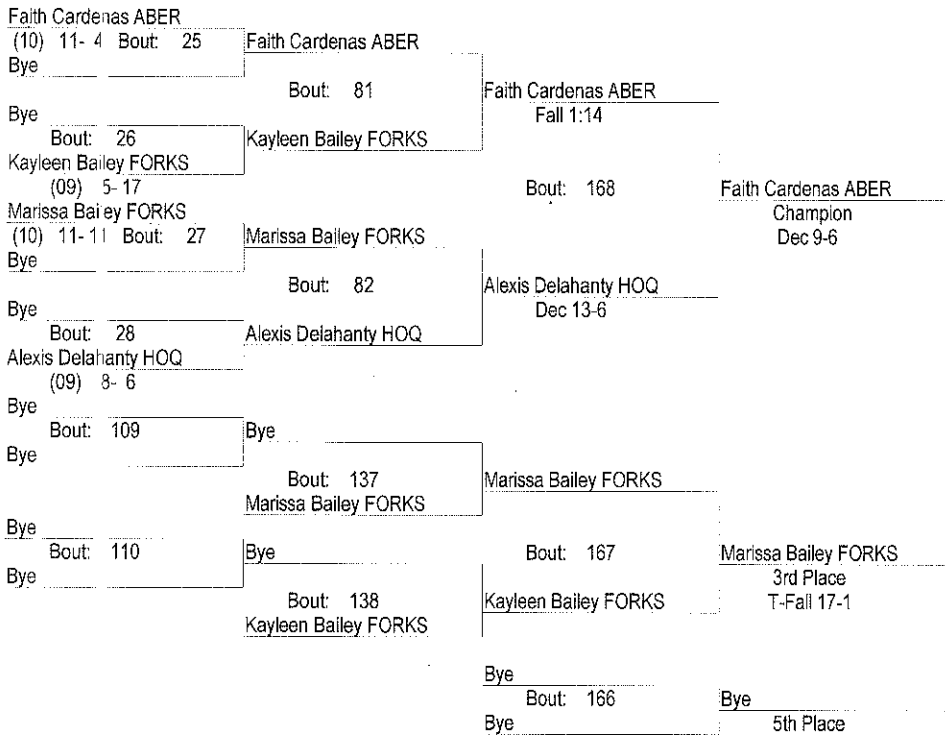

2015-16 Girls' District 4 Sub-Regional Wrestling Tournament

February 6th, 2016

Place	Score	Name
1	174.00	Aberdeen Bobcats
2	117.00	Centralia Tigers
3	113.00	Hoquiam Grizzlies
4	93.00	W.F. West (Chehalis) Bearcats
5	75.00	Napavine Tigers
6	72.00	Elma Eagles
7	59.00	Ilwaco Fishermen
8	46.00	Toledo Indians
	46.00	Raymond Gulls
10	43.00	Tenino Beavers
11	37.50	Forks Spartans
12	24.00	Rainier Mountaineers
13	21.00	Rochester Warriors
14	14.00	Eatonville Cruisers
15	11.00	North Beach Hyaks
16	7.00	Winlock Cardinals
17	4.00	Montesano Bulldogs
18	0.00	South Bend Indians

* Team has non-scoring wrestler

2015-16 Girls' District 4 Sub-Regional Wrestling Tournament

February 6th, 2016

100

- Place Winners -

- 1st Faith Cardenas ABER (10) 13- 4
- 2nd Alexis Delahanty HOQ (09) 9- 7
- 3rd Marissa Bailey FORKS (10) 12- 12
- 4th Kayleen Bailey FORKS (09) 5- 19
- 5th Bye
- 6th Bye

2015-16 Girls' District 4 Sub-Regional Wrestling Tournament

February 6th, 2016

105

- Place Winners -
- 1st Veronica Chigo CENT 16- 5
 - 2nd Bianca Lopez HOQ 15- 4
 - 3rd Kalyn Filby TEN 13- 3
 - 4th Taylor Curtis EAT 21- 8
 - 5th Bye
 - 6th Bye

2015-16 Girls' District 4 Sub-Regional Wrestling Tournament

February 6th, 2016

110

- Place Winners -
- 1st Kasey Bageant ILW 10- 5
 - 2nd Darlene Bautista CHEH 3- 6
 - 3rd Bye
 - 4th Bye
 - 5th Bye
 - 6th Bye