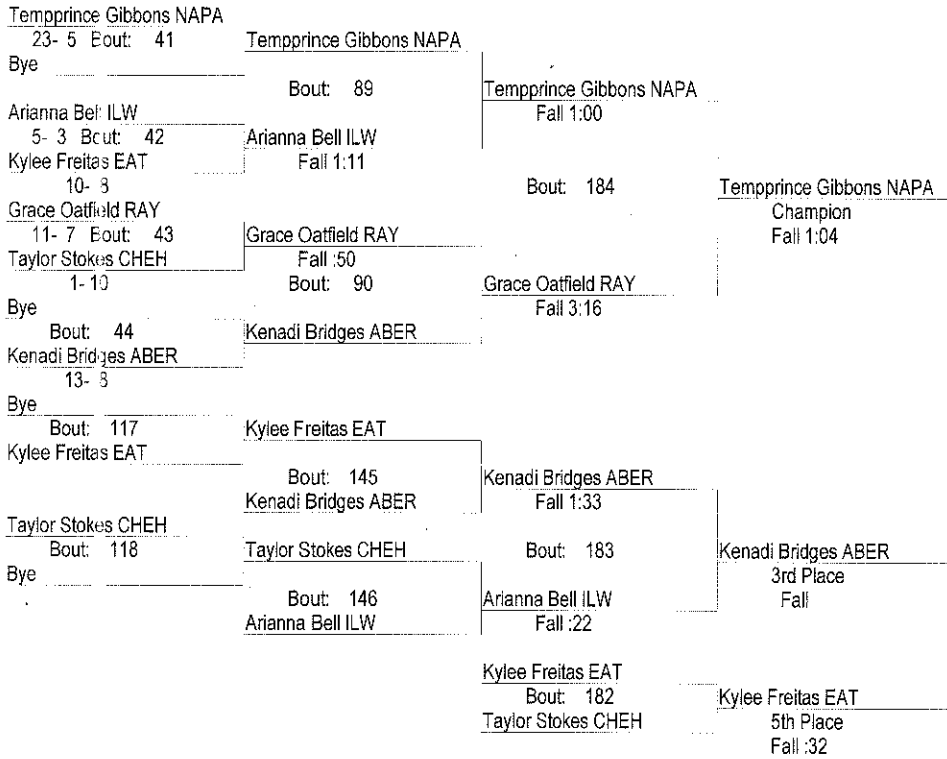

2015-16 Girls' District 4 Sub-Regional Wrestling Tournament

February 6th, 2016

120

1. Place Winners -

1st Temprince Gibbons NAPA	25- 5
2nd Grace Oatfield RAY	13- 8
3rd Kenadi Bridges ABER	15- 9
4th Arianna Bell ILW	7- 5
5th Kylee Freitas EAT	11- 10
6th Taylor Stokes CHEH	1- 13