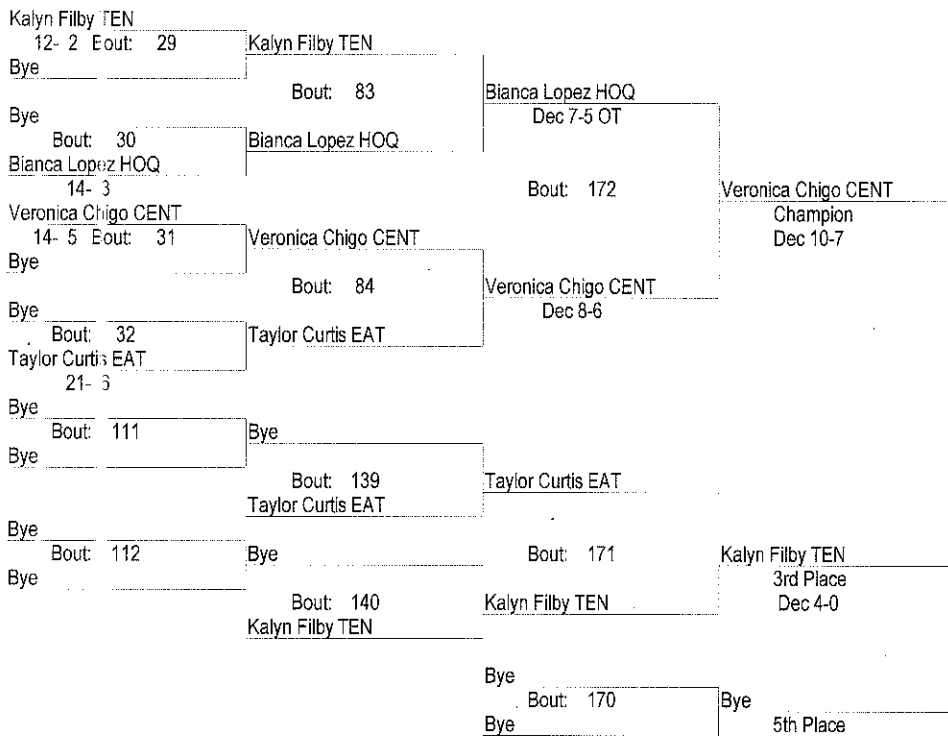

2015-16 Girls' District 4 Sub-Regional Wrestling Tournament

February 6th, 2016

Place	Score	Name
1	174.00	Aberdeen Bobcats
2	117.00	Centralia Tigers
3	113.00	Hoquiam Grizzlies
4	93.00	W.F. West (Chehalis) Bearcats
5	75.00	Napavine Tigers
6	72.00	Elma Eagles
7	59.00	Ilwaco Fishermen
8	46.00	Toledo Indians
	46.00	Raymond Gulls
10	43.00	Tenino Beavers
11	37.50	Forks Spartans
12	24.00	Rainier Mountaineers
13	21.00	Rochester Warriors
14	14.00	Eatonville Cruisers
15	11.00	North Beach Hyaks
16	7.00	Winlock Cardinals
17	4.00	Montesano Bulldogs
18	0.00	South Bend Indians

* Team has non-scoring wrestler

2015-16 Girls' District 4 Sub-Regional Wrestling Tournament

February 6th, 2016

100

- Place Winners -

- 1st Faith Cardenas ABER (10) 13- 4
- 2nd Alexis Delahanty HOQ (09) 9- 7
- 3rd Marissa Bailey FORKS (10) 12- 12
- 4th Kayleen Bailey FORKS (09) 5- 19
- 5th Bye
- 6th Bye

2015-16 Girls' District 4 Sub-Regional Wrestling Tournament

February 6th, 2016

105

- Place Winners -
- 1st Veronica Chigo CENT 16- 5
 - 2nd Bianca Lopez HOQ 15- 4
 - 3rd Kalyn Filby TEN 13- 3
 - 4th Taylor Curtis EAT 21- 8
 - 5th Bye
 - 6th Bye

2015-16 Girls' District 4 Sub-Regional Wrestling Tournament

February 6th, 2016

110

- Place Winners -
- 1st Kasey Bageant ILW 10- 5
 - 2nd Darlene Bautista CHEH 3- 6
 - 3rd Bye
 - 4th Bye
 - 5th Bye
 - 6th Bye