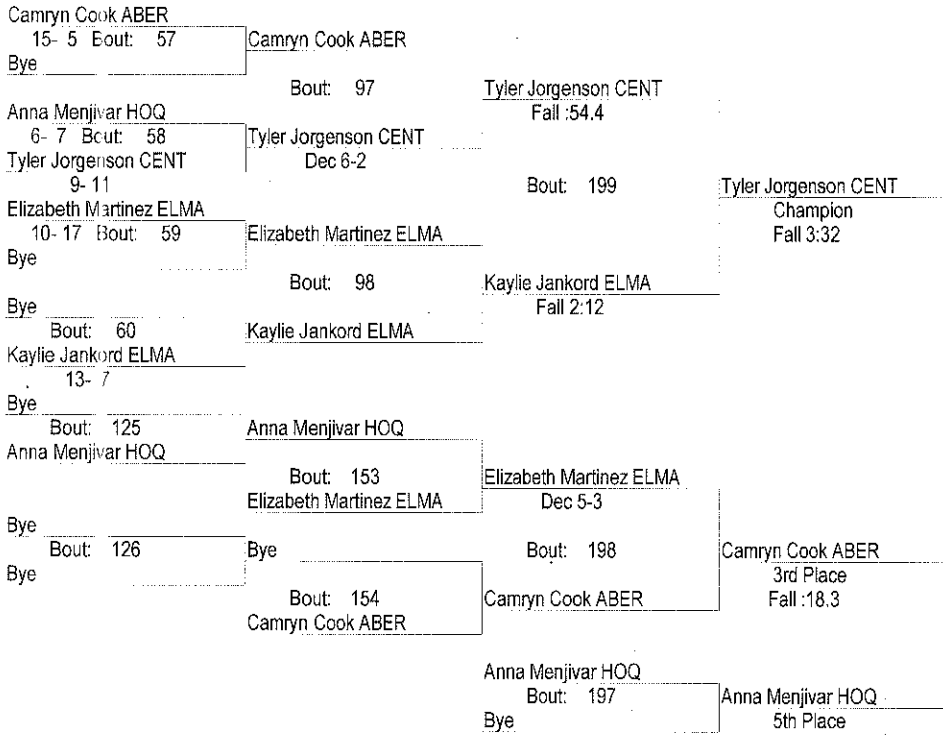

2015-16 Girls' District 4 Sub-Regional Wrestling Tournament

February 6th, 2016

140

1. Place Winners -

1st Tyler Jorgenson CENT	12- 11
2nd Kaylie Jankord ELMA	14- 8
3rd Camryn Cook ABER	16- 6
4th Elizabeth Martinez ELMA	11- 19
5th Anna Menjivar HOQ	6- 9
6th Bye