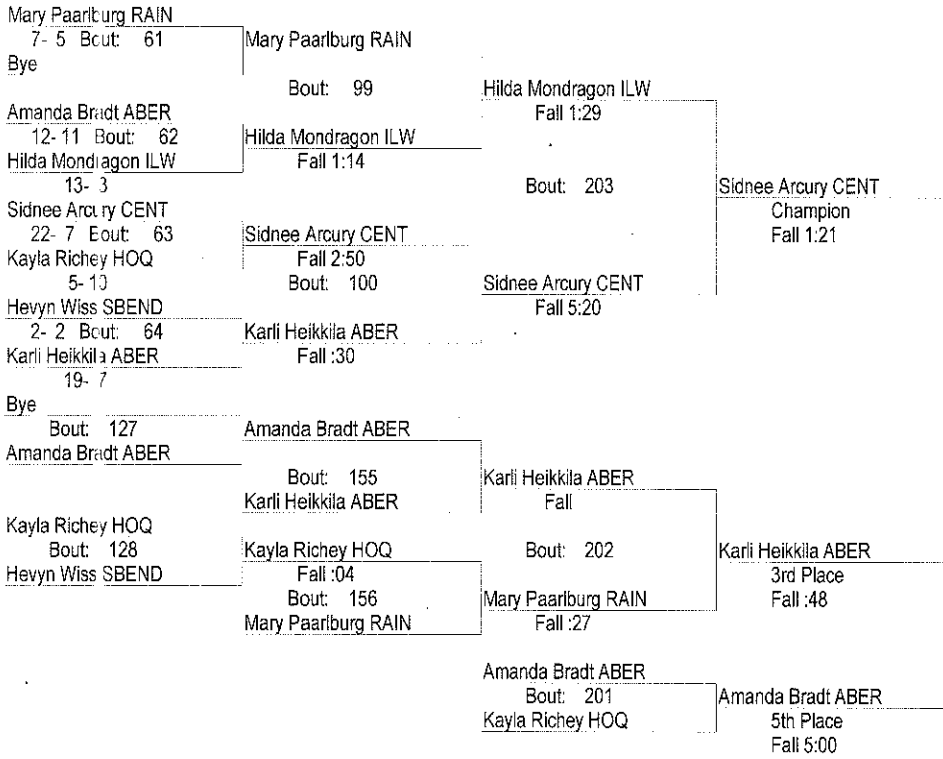

2015-16 Girls' District 4 Sub-Regional Wrestling Tournament

February 6th, 2016

145

1. Place Winners -

1st Sidnee Arcury CENT	25- 7
2nd Hilda Mondragon ILW	15- 4
3rd Karli Heikkila ABER	22- 8
4th Mary Paariburg RAIN	8- 7
5th Amanda Bradt ABER	13- 13
6th Kayla Richey HOQ	6- 13