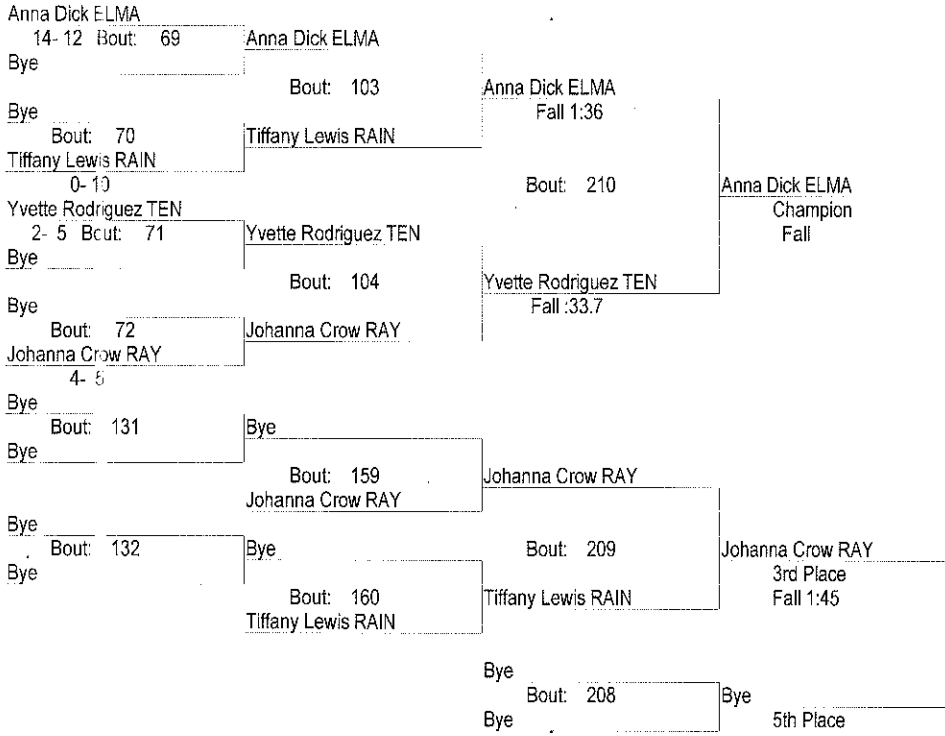

2015-16 Girls' District 4 Sub-Regional Wrestling Tournament

February 6th, 2016

170

- Place Winners -

1st Anna Dick ELMA	16- 12
2nd Yvette Rodriguez TEN	3- 6
3rd Johanna Crow RAY	5- 6
4th Tiffany Lewis RAIN	0- 12
5th Bye	
6th Bye