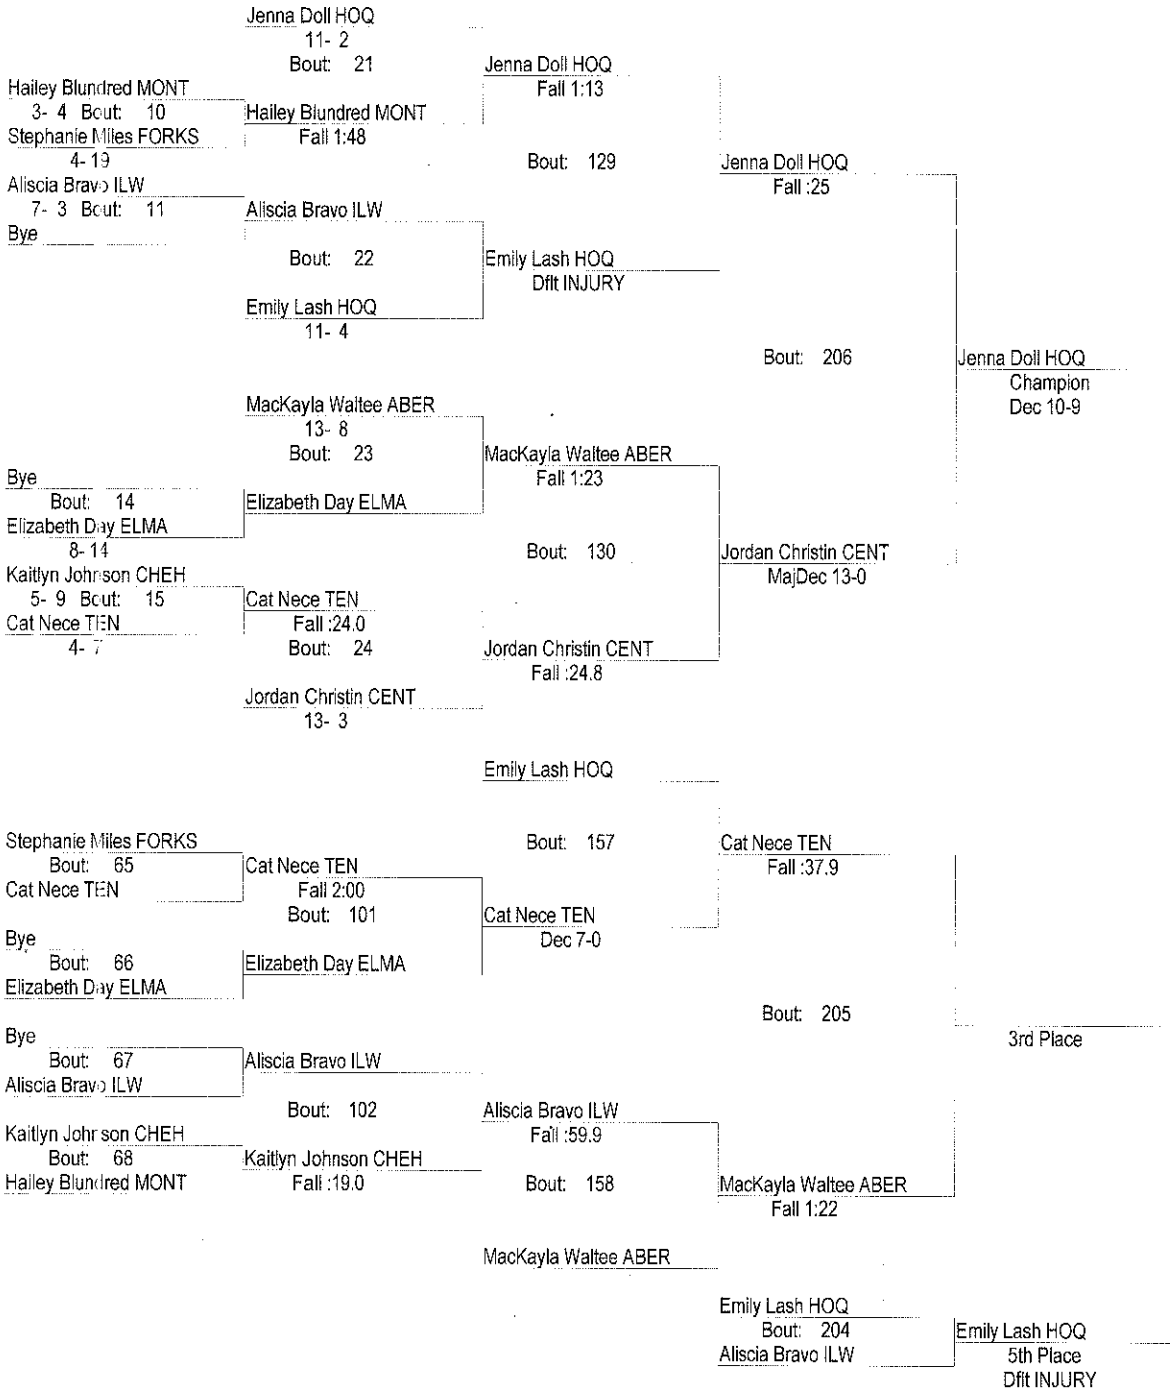

2015-16 Girls' District 4 Sub-Regional Wrestling Tournament

February 6th, 2016

155

- Place Winners -
1st Jenna Doll HOQ 14- 2
2nd Jordan Christin CENT 15- 4
3rd 15- 4
4th 15- 4
5th Emily Lash HOQ 13- 6
6th Aliscia Bravo ILW 8- 6