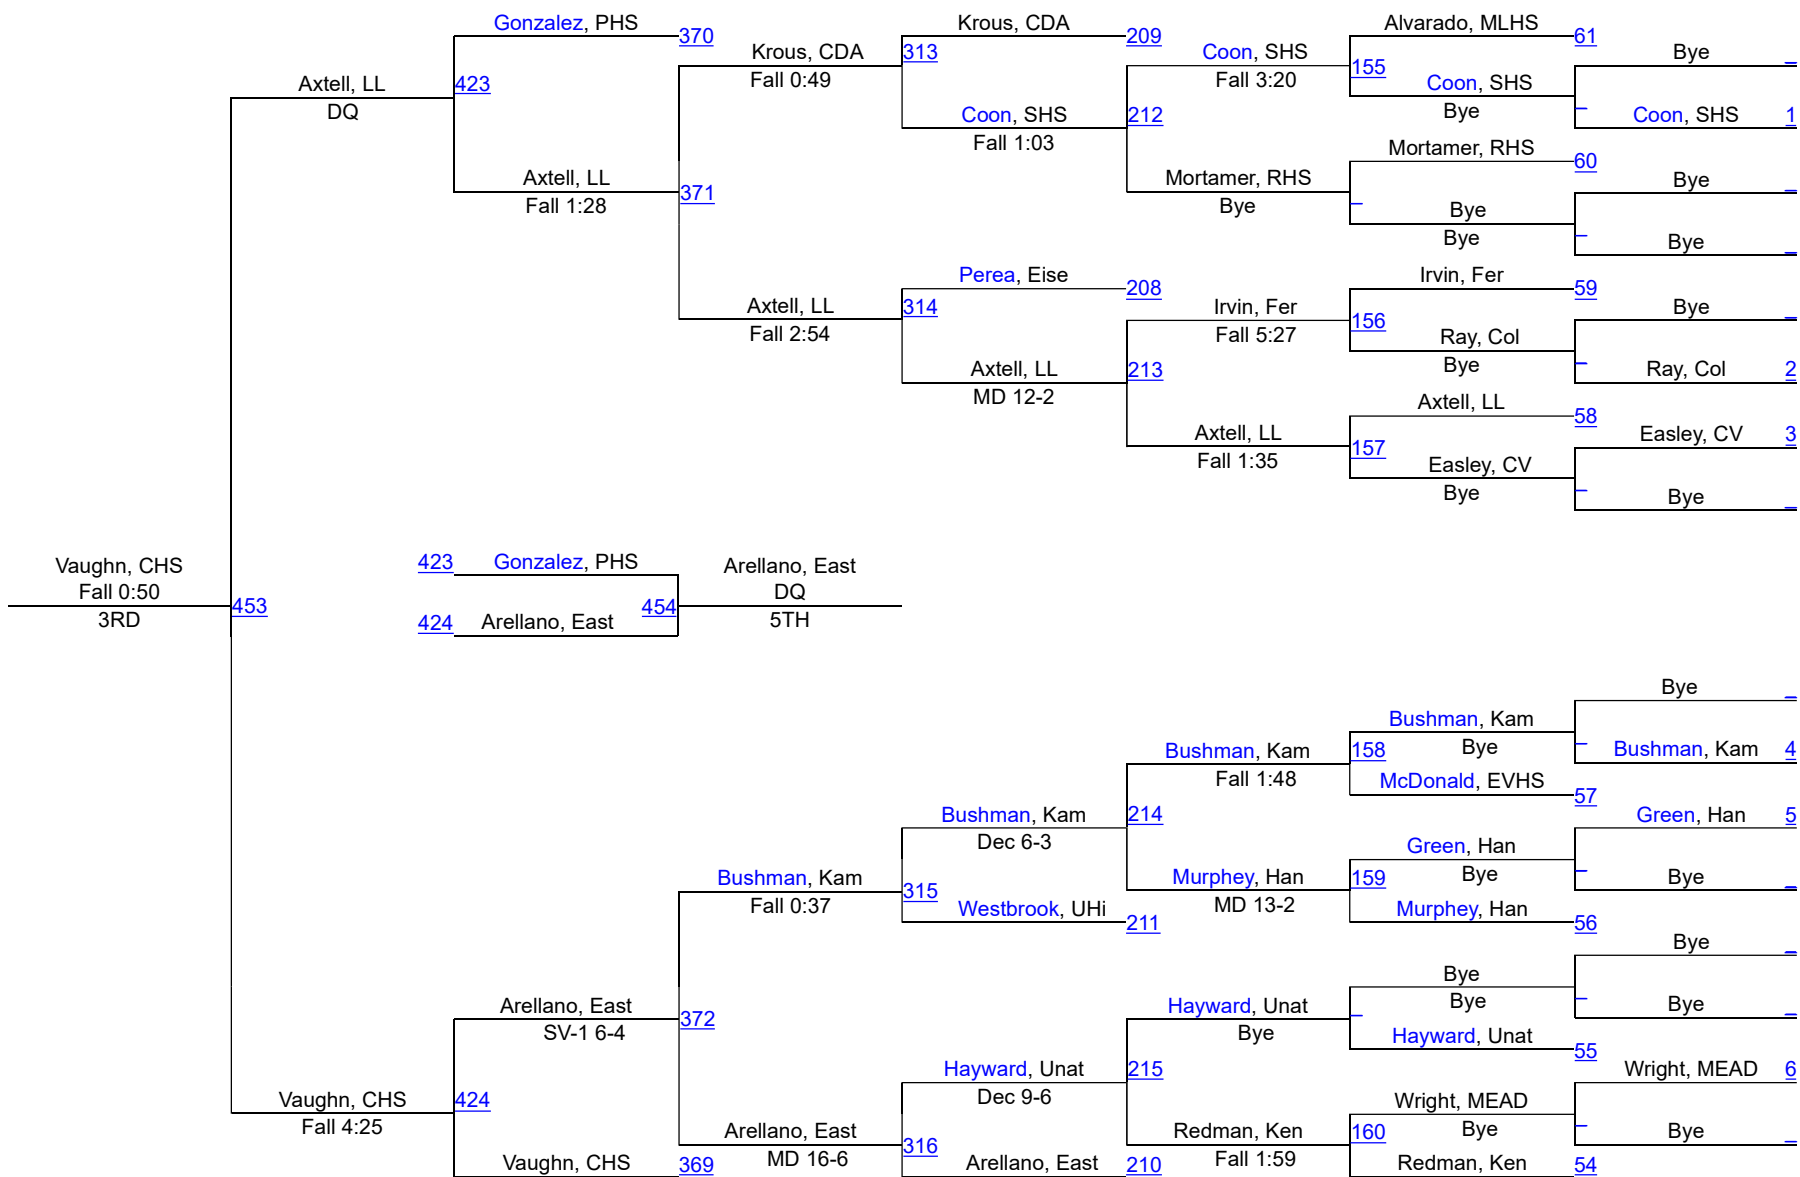

2016 Inland Empire Tournament

106

106

2016 Inland Empire Tournament

113

113

2016 Inland Empire Tournament

120

120

2016 Inland Empire Tournament

126

126

2016 Inland Empire Tournament

132

132

2016 Inland Empire Tournament

138

138

2016 Inland Empire Tournament

145

145

2016 Inland Empire Tournament

152

152