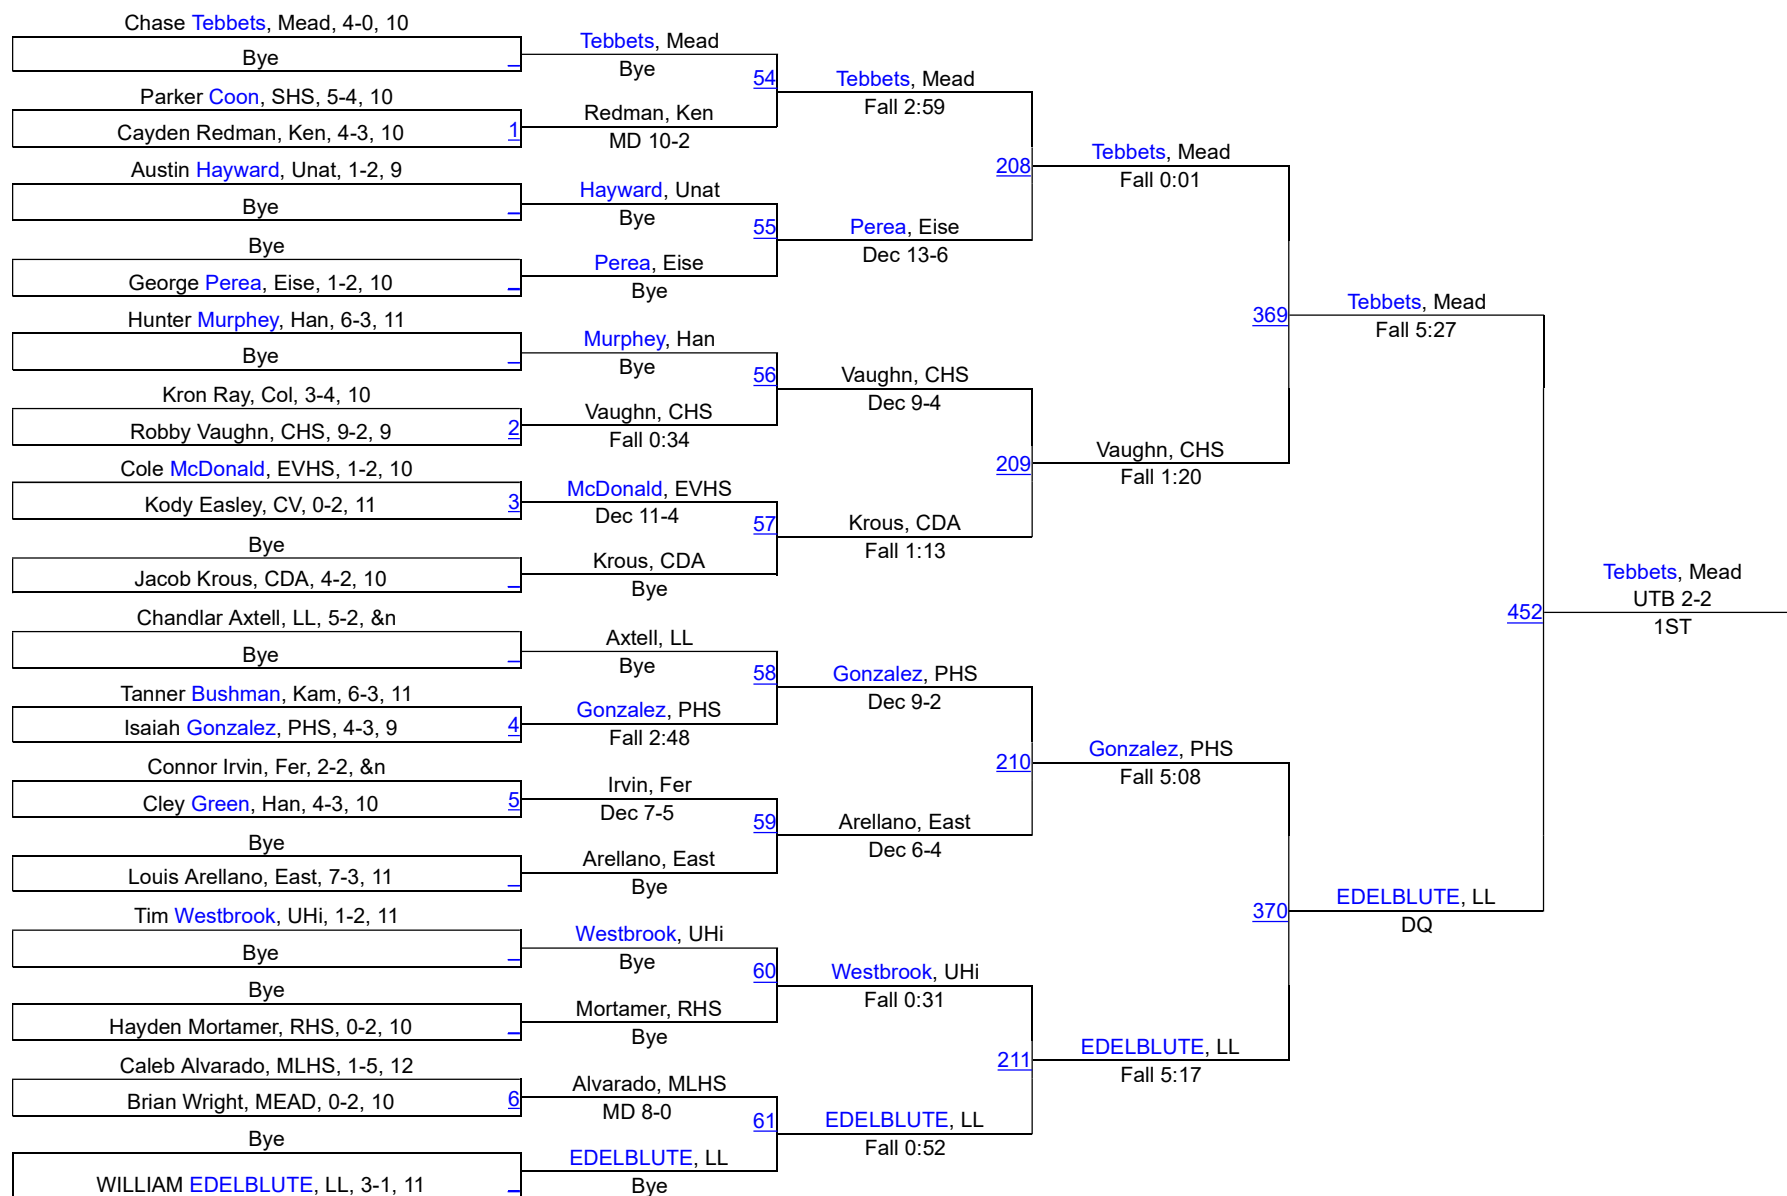

2016 Inland Empire Tournament

106

106

2016 Inland Empire Tournament

113

113

2016 Inland Empire Tournament

120

120

2016 Inland Empire Tournament

126

126

2016 Inland Empire Tournament

132

132

2016 Inland Empire Tournament