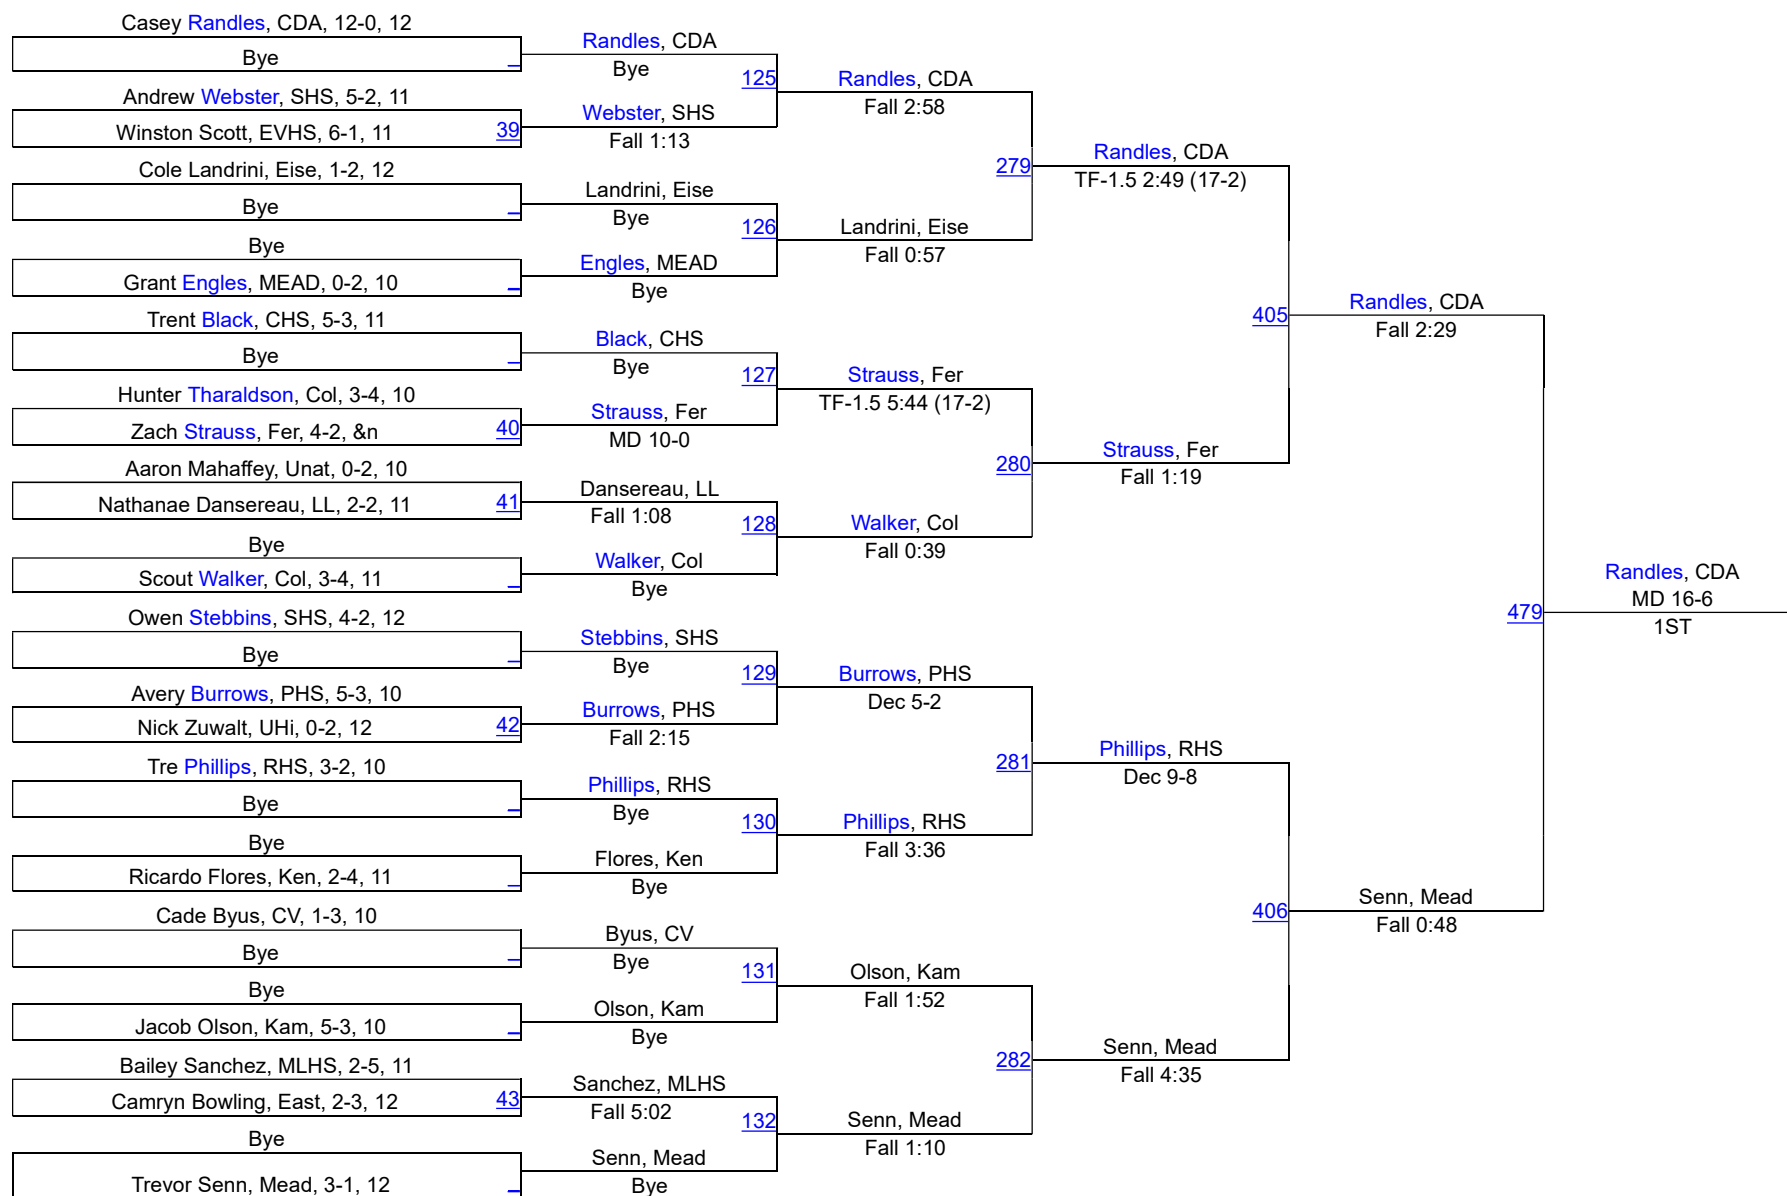

2016 Inland Empire Tournament

160

160

2016 Inland Empire Tournament

170

170

2016 Inland Empire Tournament

182

182

2016 Inland Empire Tournament

195

195

2016 Inland Empire Tournament

220

220

2016 Inland Empire Tournament