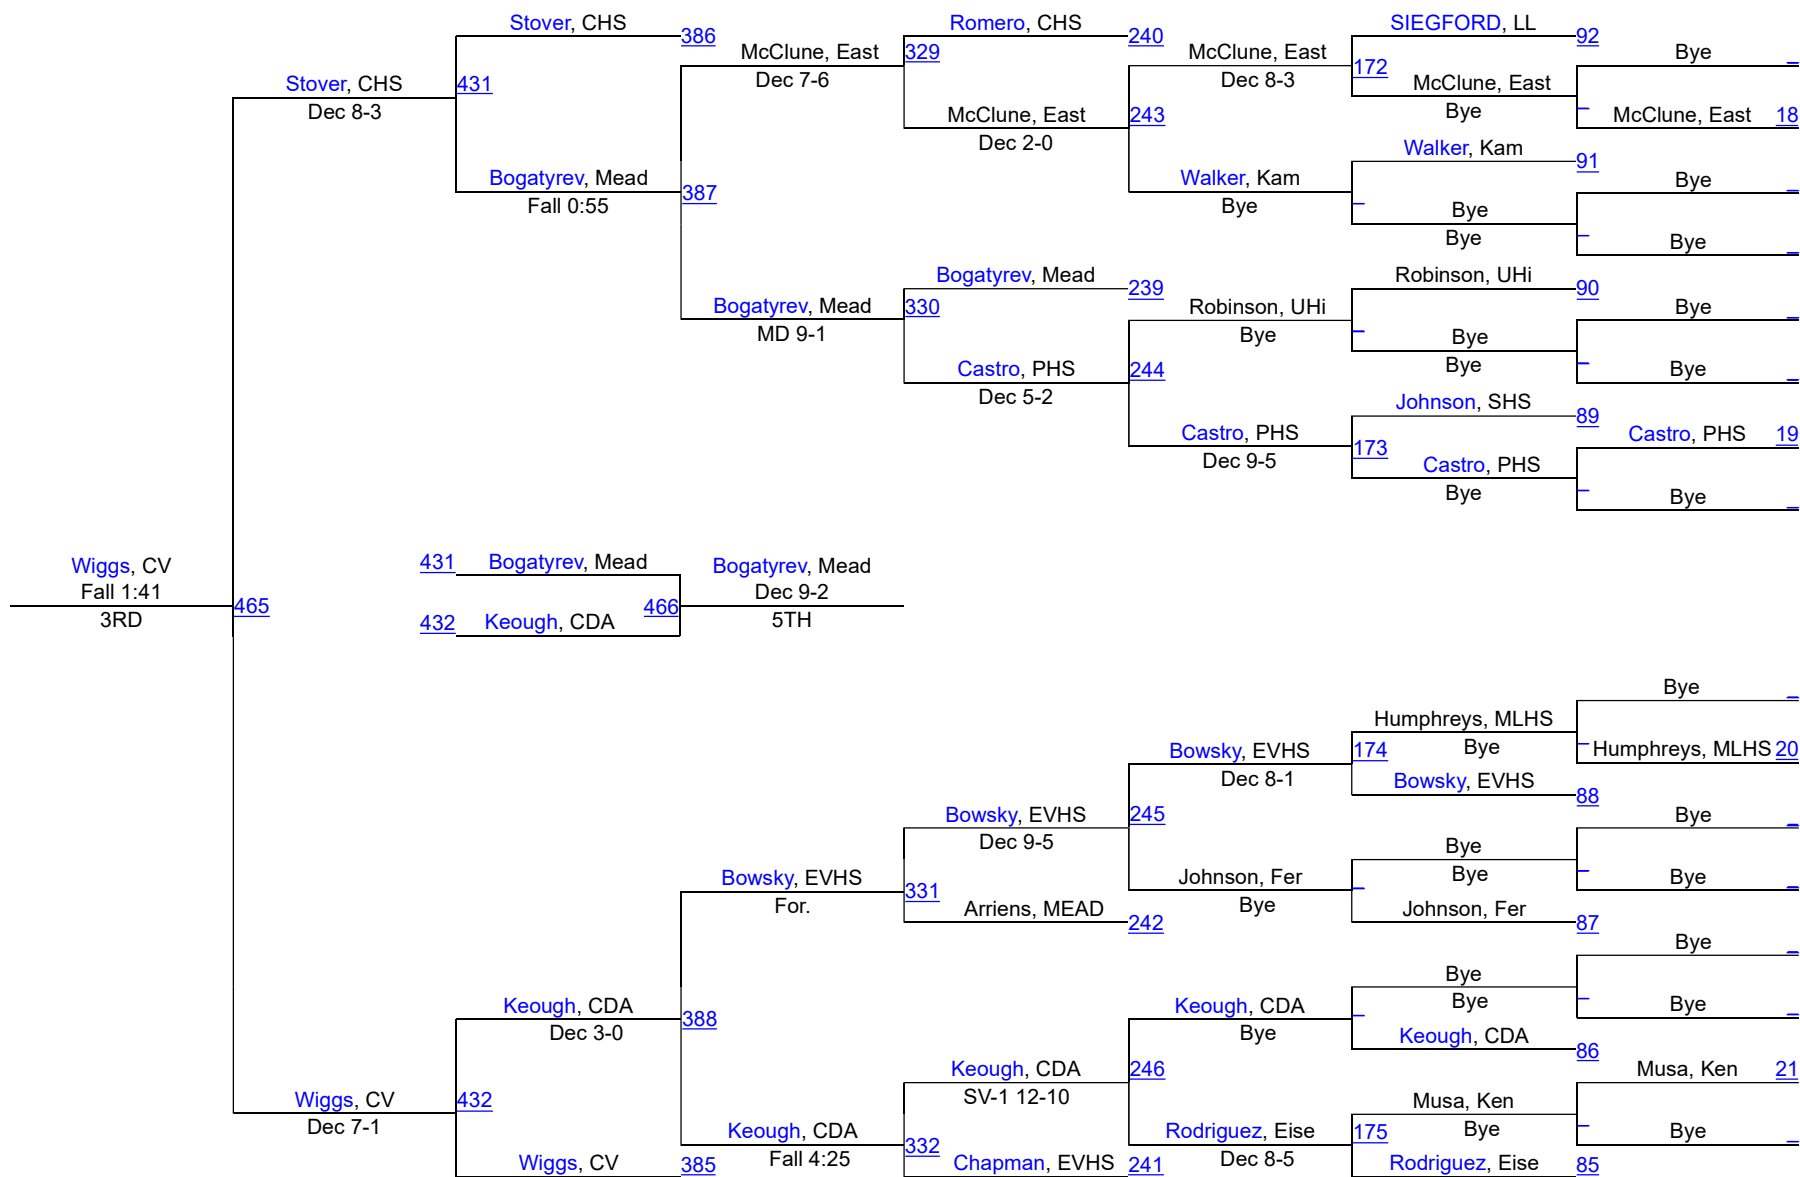

2016 Inland Empire Tournament

106

106

2016 Inland Empire Tournament

113

113

2016 Inland Empire Tournament

120

120

2016 Inland Empire Tournament

126

126

2016 Inland Empire Tournament

132

132

2016 Inland Empire Tournament

138

138

2016 Inland Empire Tournament

145

145

2016 Inland Empire Tournament

152

152