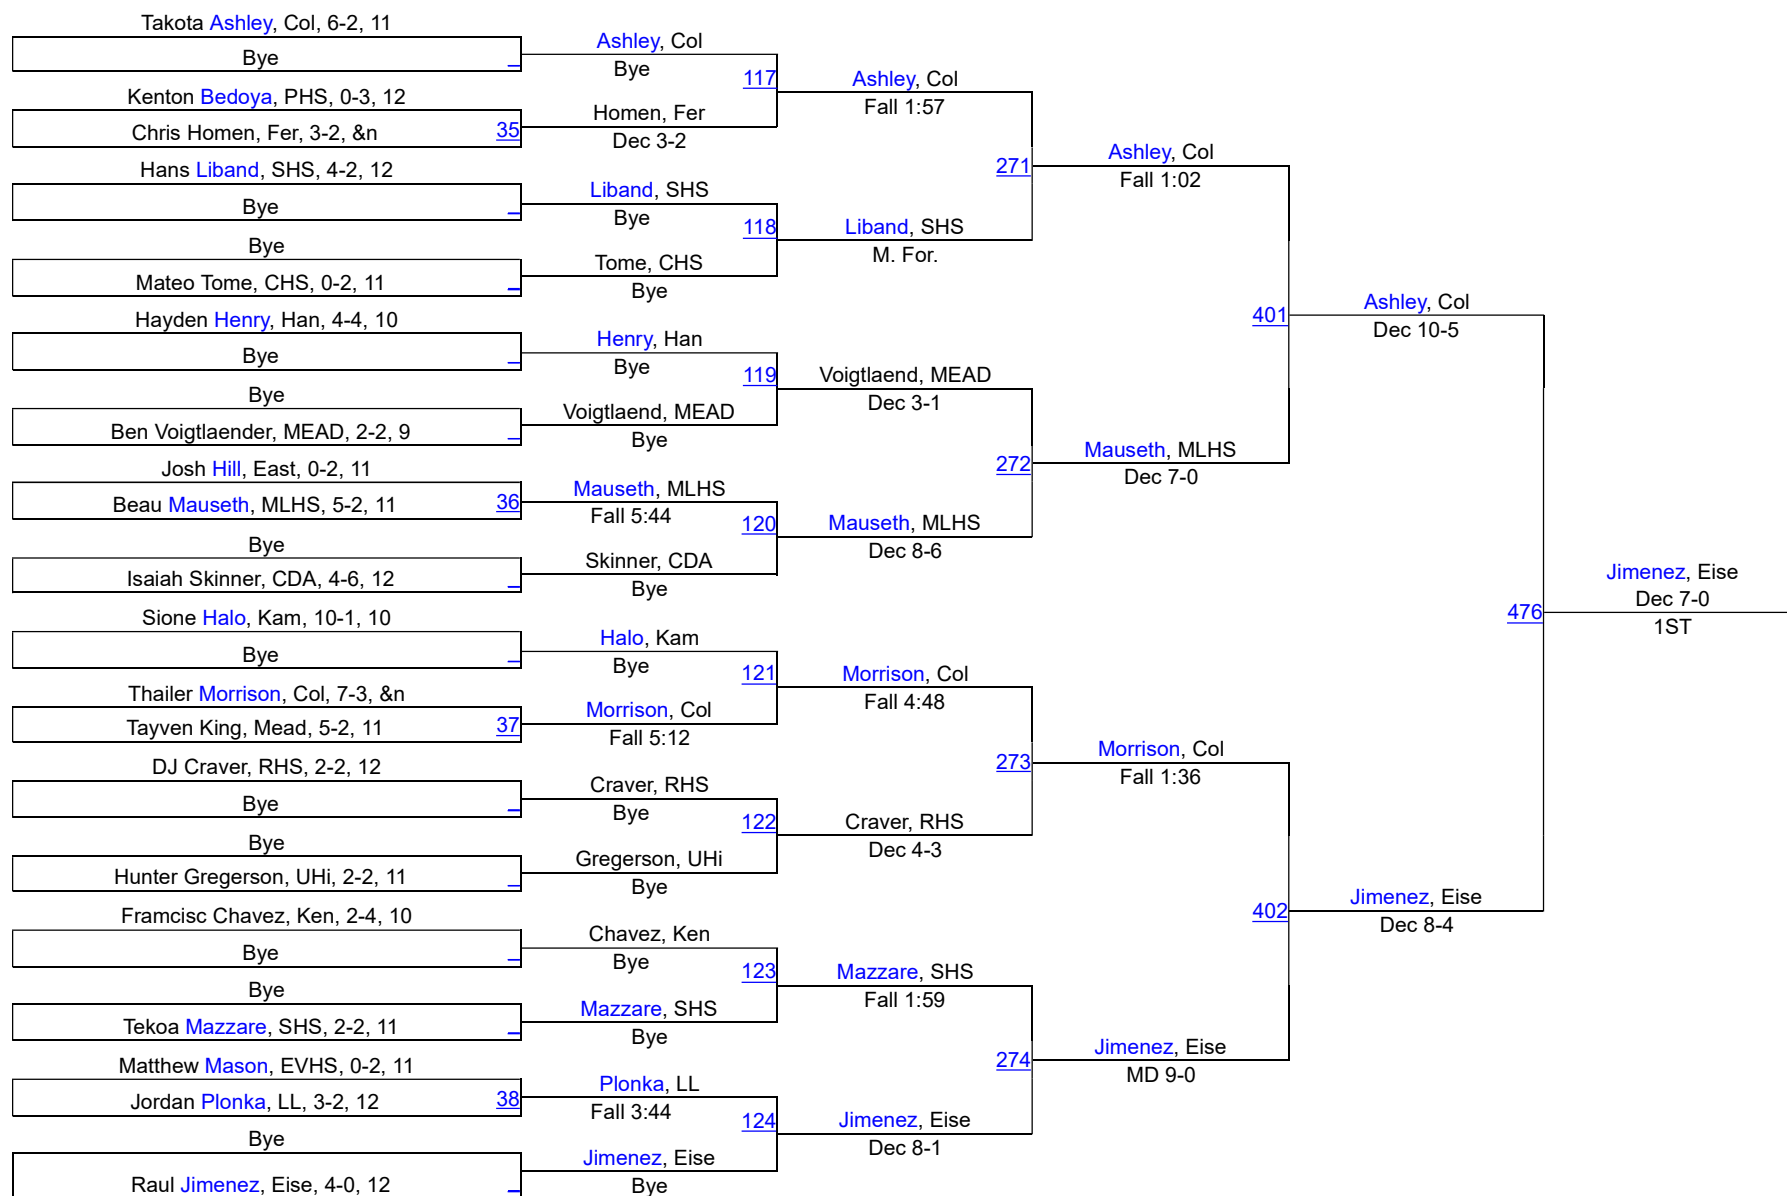

138

138

2016 Inland Empire Tournament

145

145

2016 Inland Empire Tournament

152

152

2016 Inland Empire Tournament

160

160

2016 Inland Empire Tournament

170

170

2016 Inland Empire Tournament

182

182

2016 Inland Empire Tournament

195

195

2016 Inland Empire Tournament

220

220

2016 Inland Empire Tournament