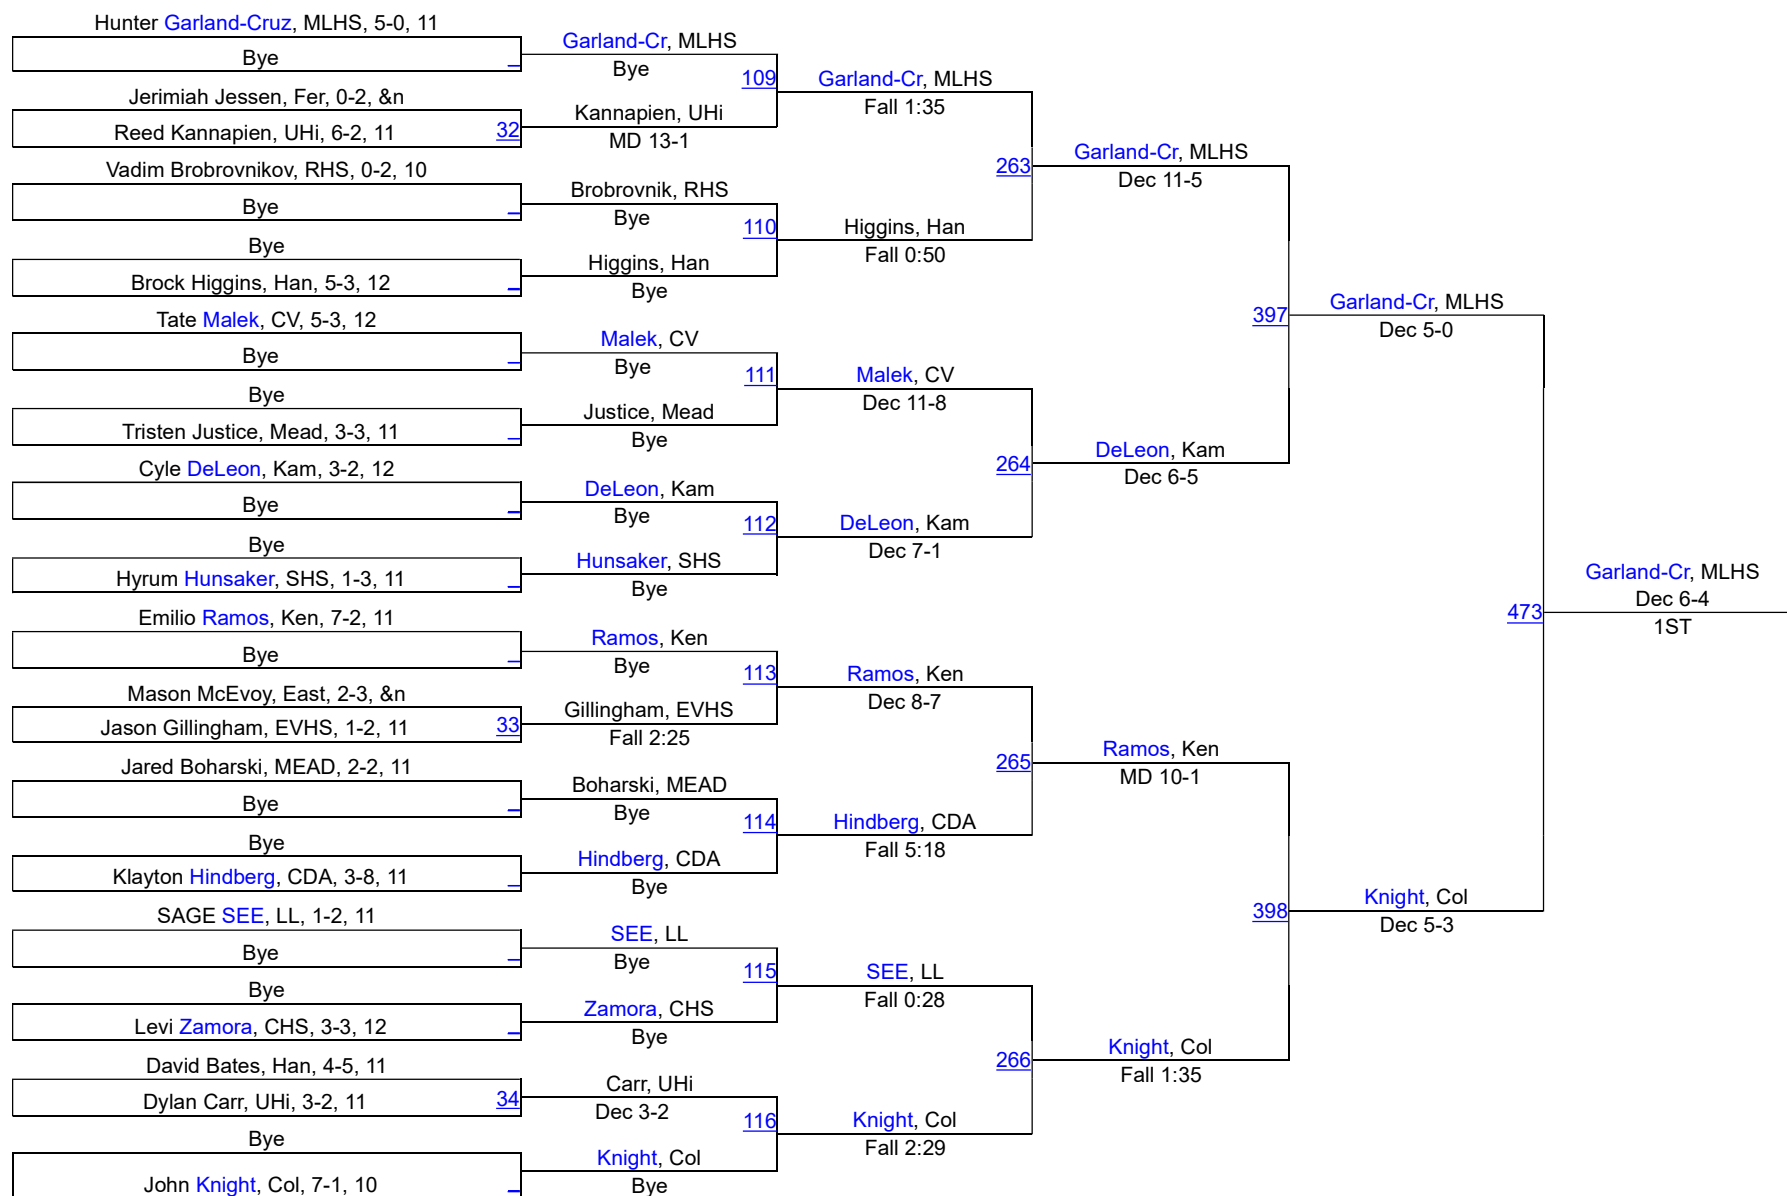

2016 Inland Empire Tournament

160