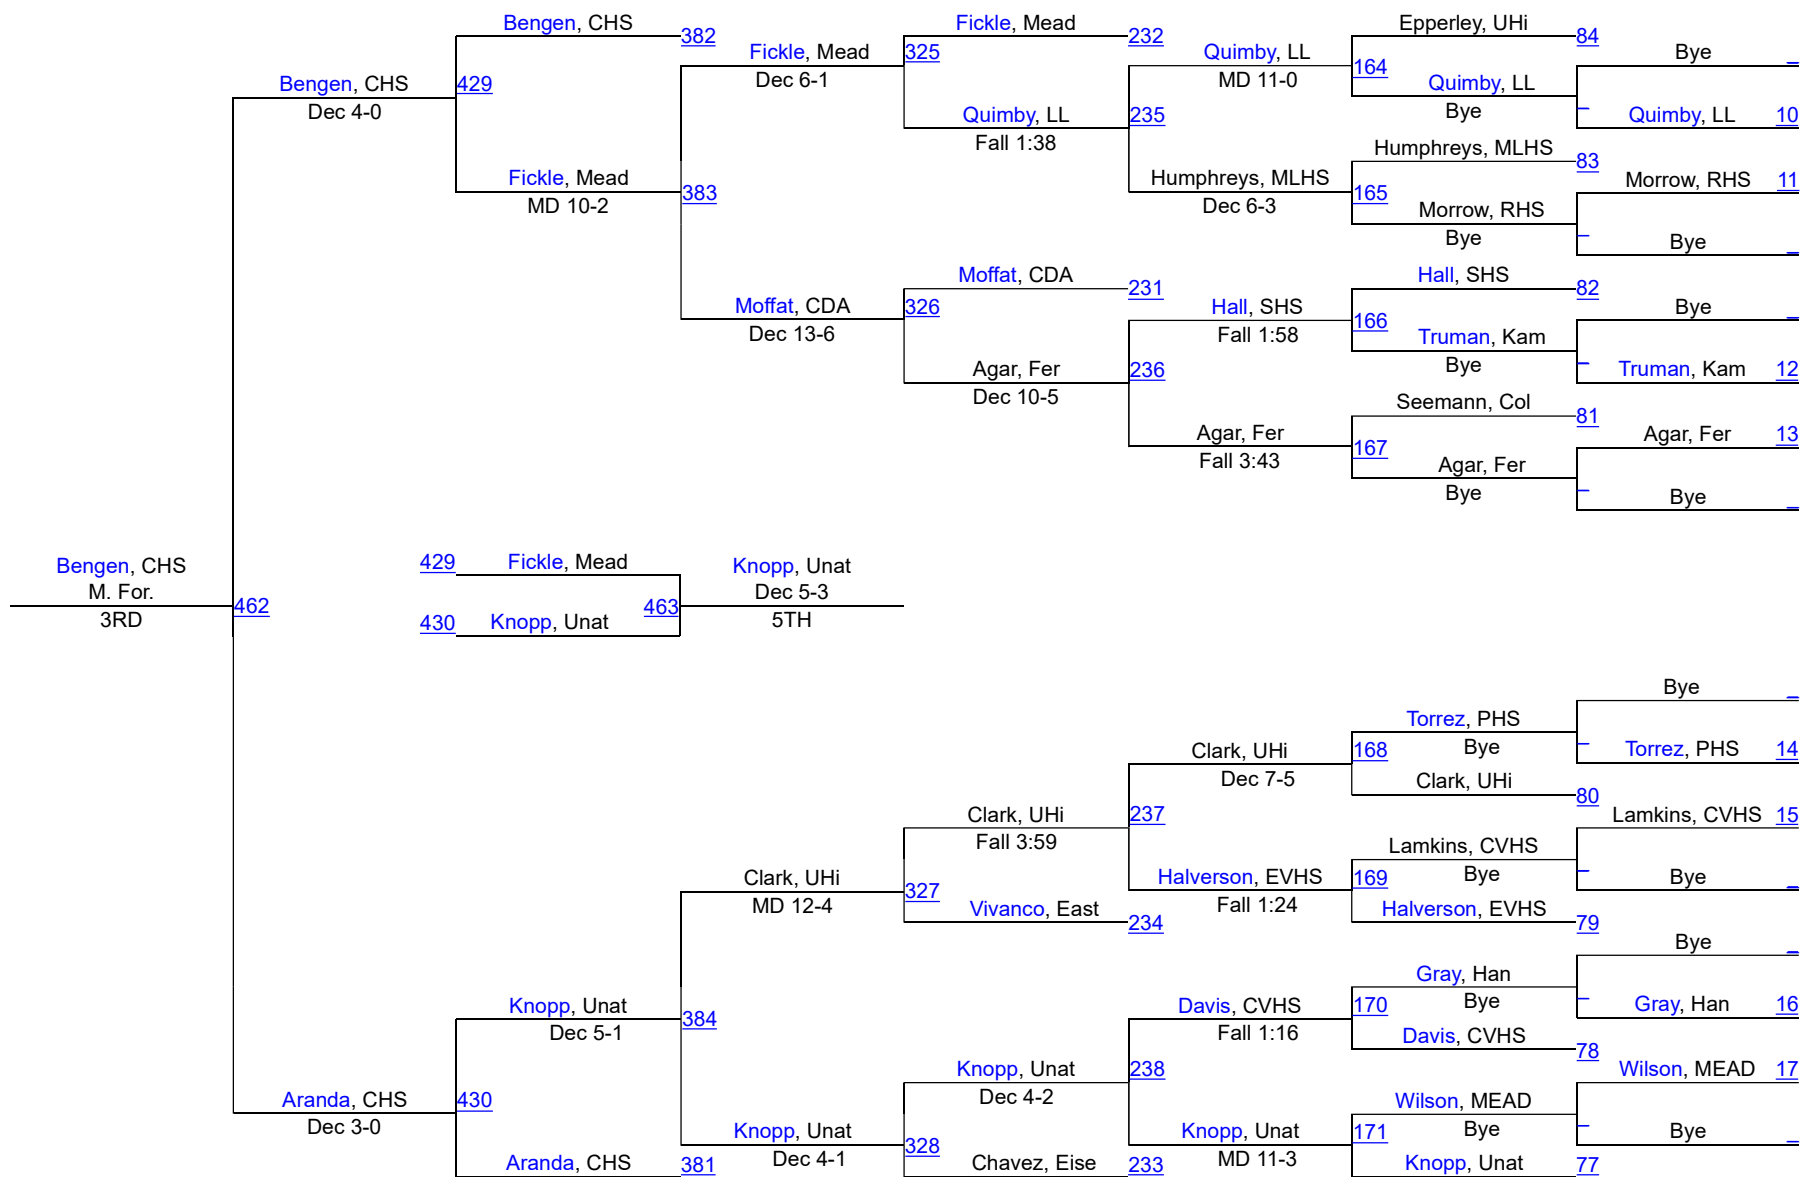

2016 Inland Empire Tournament

106

106

2016 Inland Empire Tournament

113

113

2016 Inland Empire Tournament

120

120

2016 Inland Empire Tournament

126

126

2016 Inland Empire Tournament

132

132

2016 Inland Empire Tournament

138

138

2016 Inland Empire Tournament

145

145

2016 Inland Empire Tournament

152

152