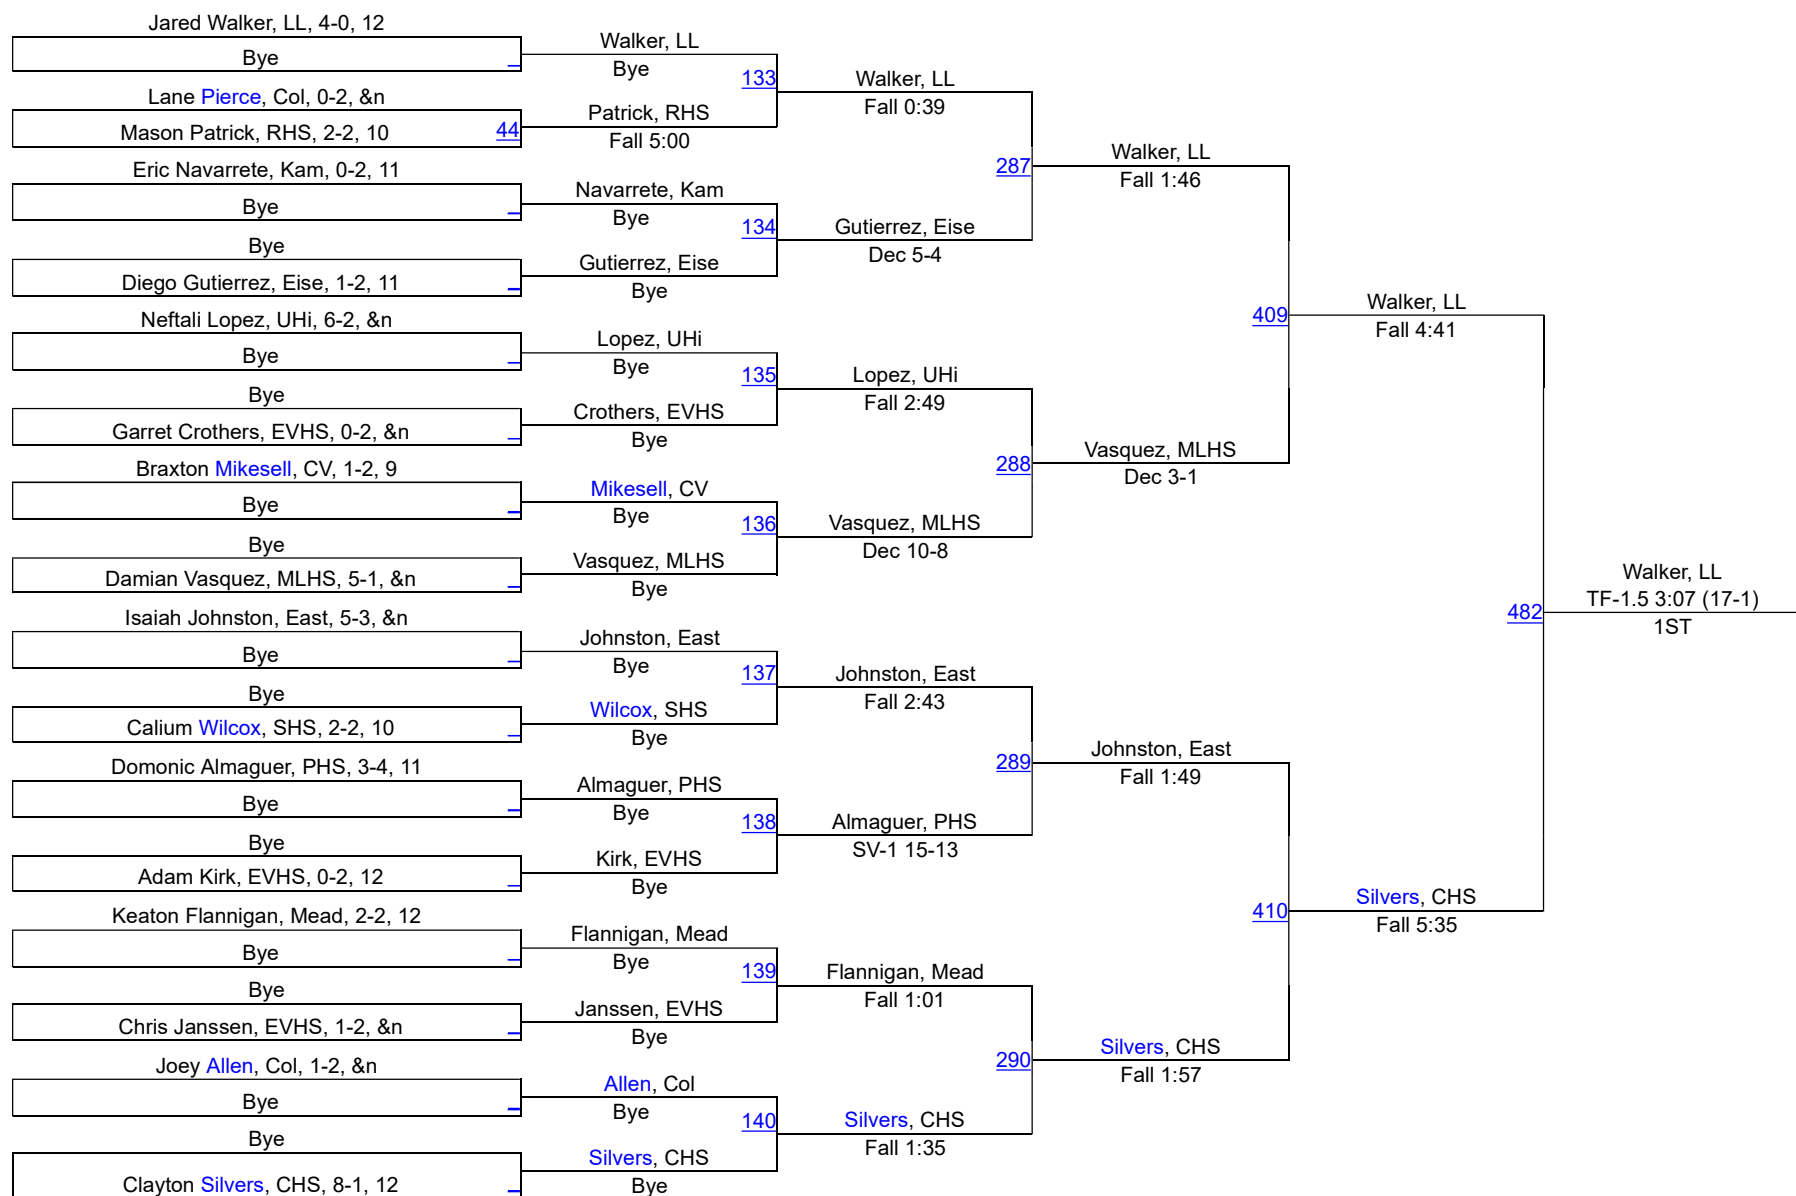

2016 Inland Empire Tournament

160

160

2016 Inland Empire Tournament

170

170

2016 Inland Empire Tournament

182

182

2016 Inland Empire Tournament

195

195

2016 Inland Empire Tournament

220

220

2016 Inland Empire Tournament