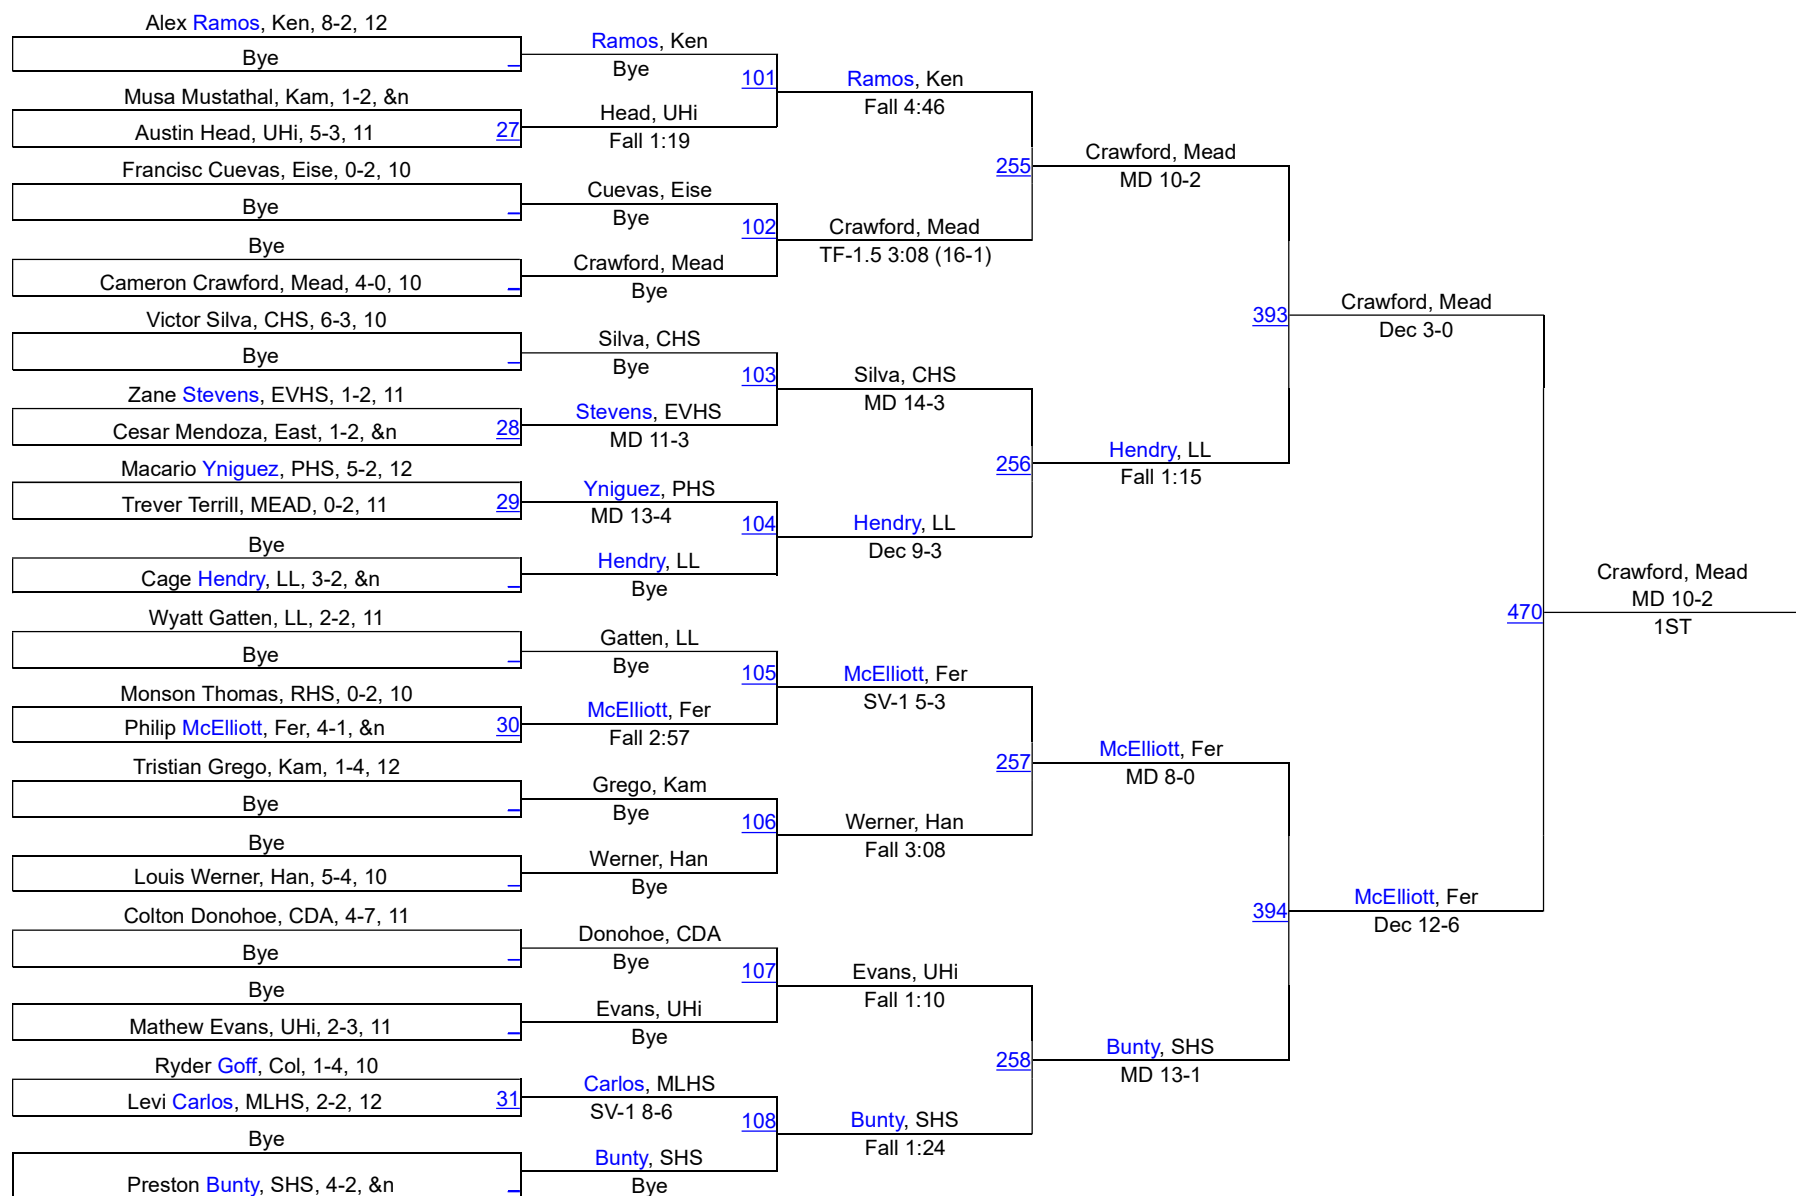

138

138

2016 Inland Empire Tournament

145

145

2016 Inland Empire Tournament

152

152