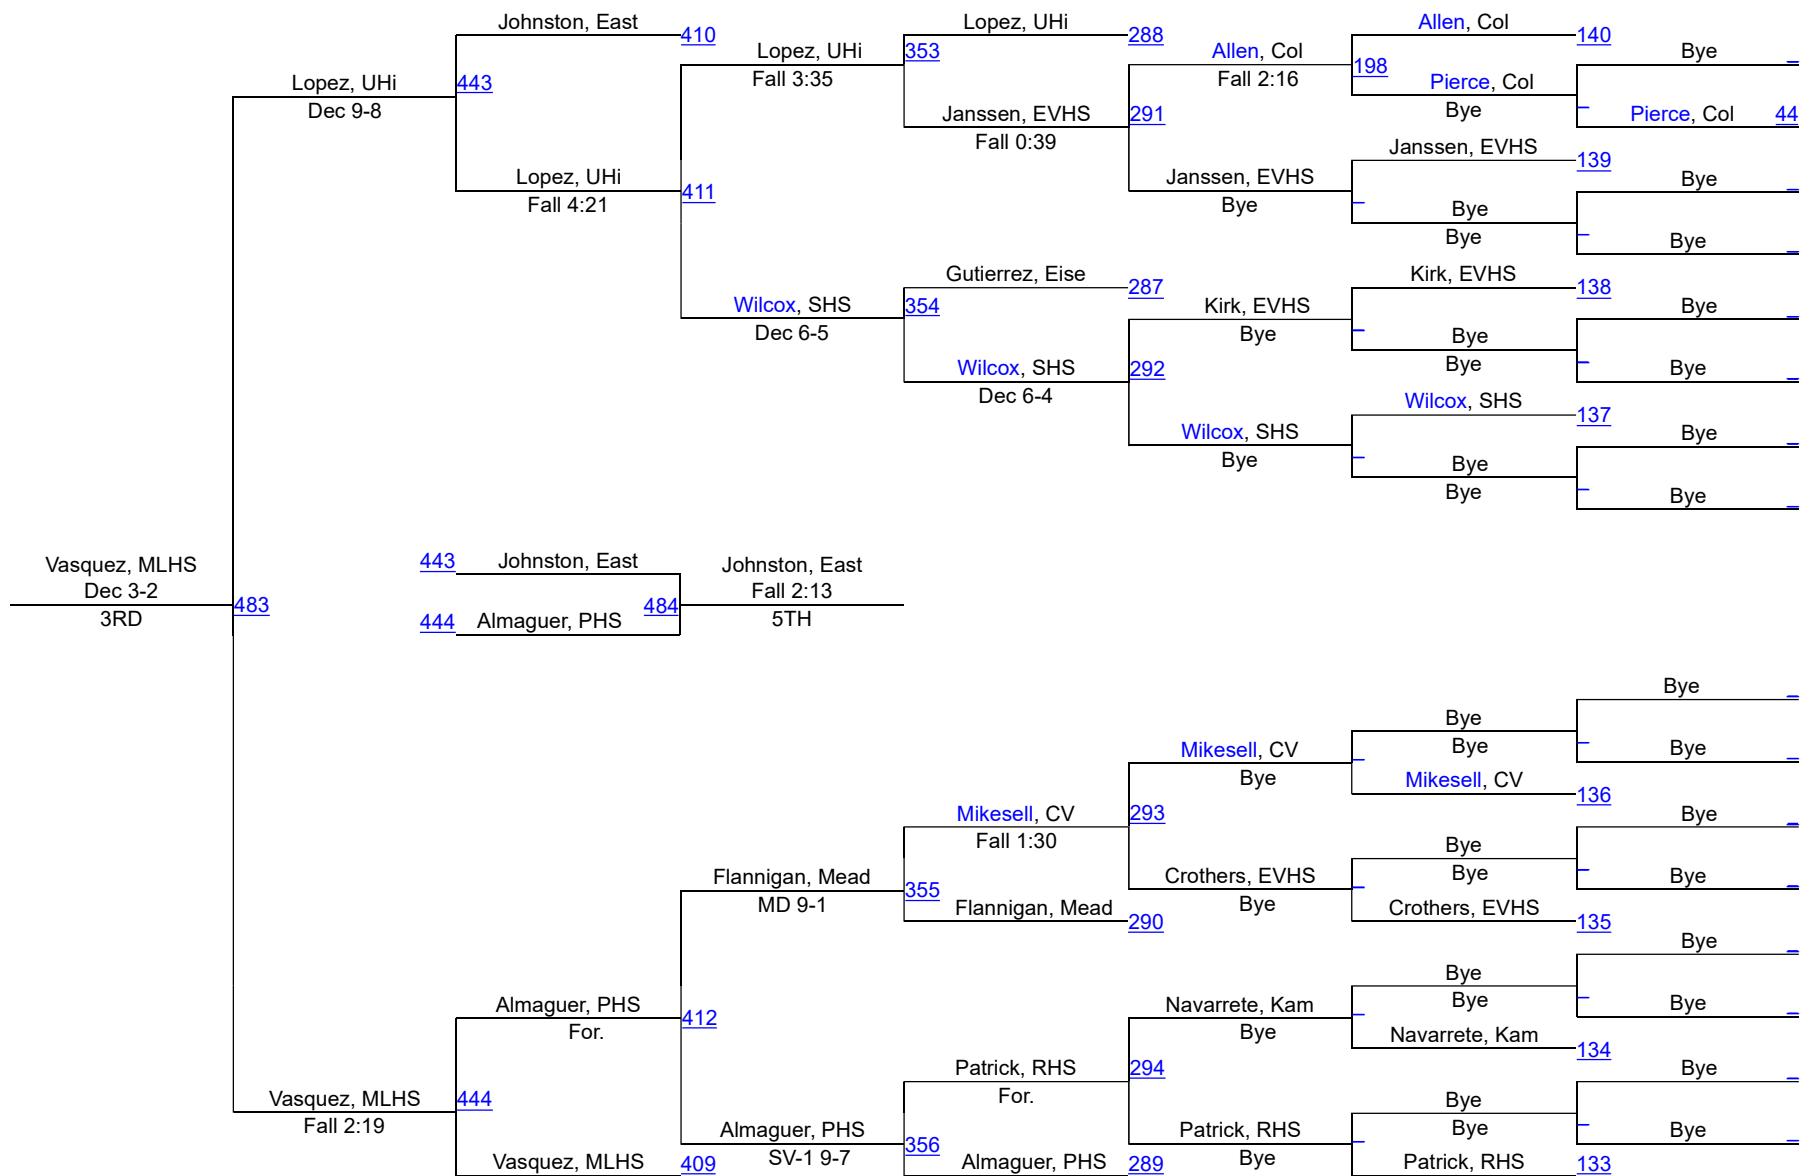

2016 Inland Empire Tournament

160

160

2016 Inland Empire Tournament

170

170

2016 Inland Empire Tournament

182

182

2016 Inland Empire Tournament

195

195

2016 Inland Empire Tournament

220

220

2016 Inland Empire Tournament