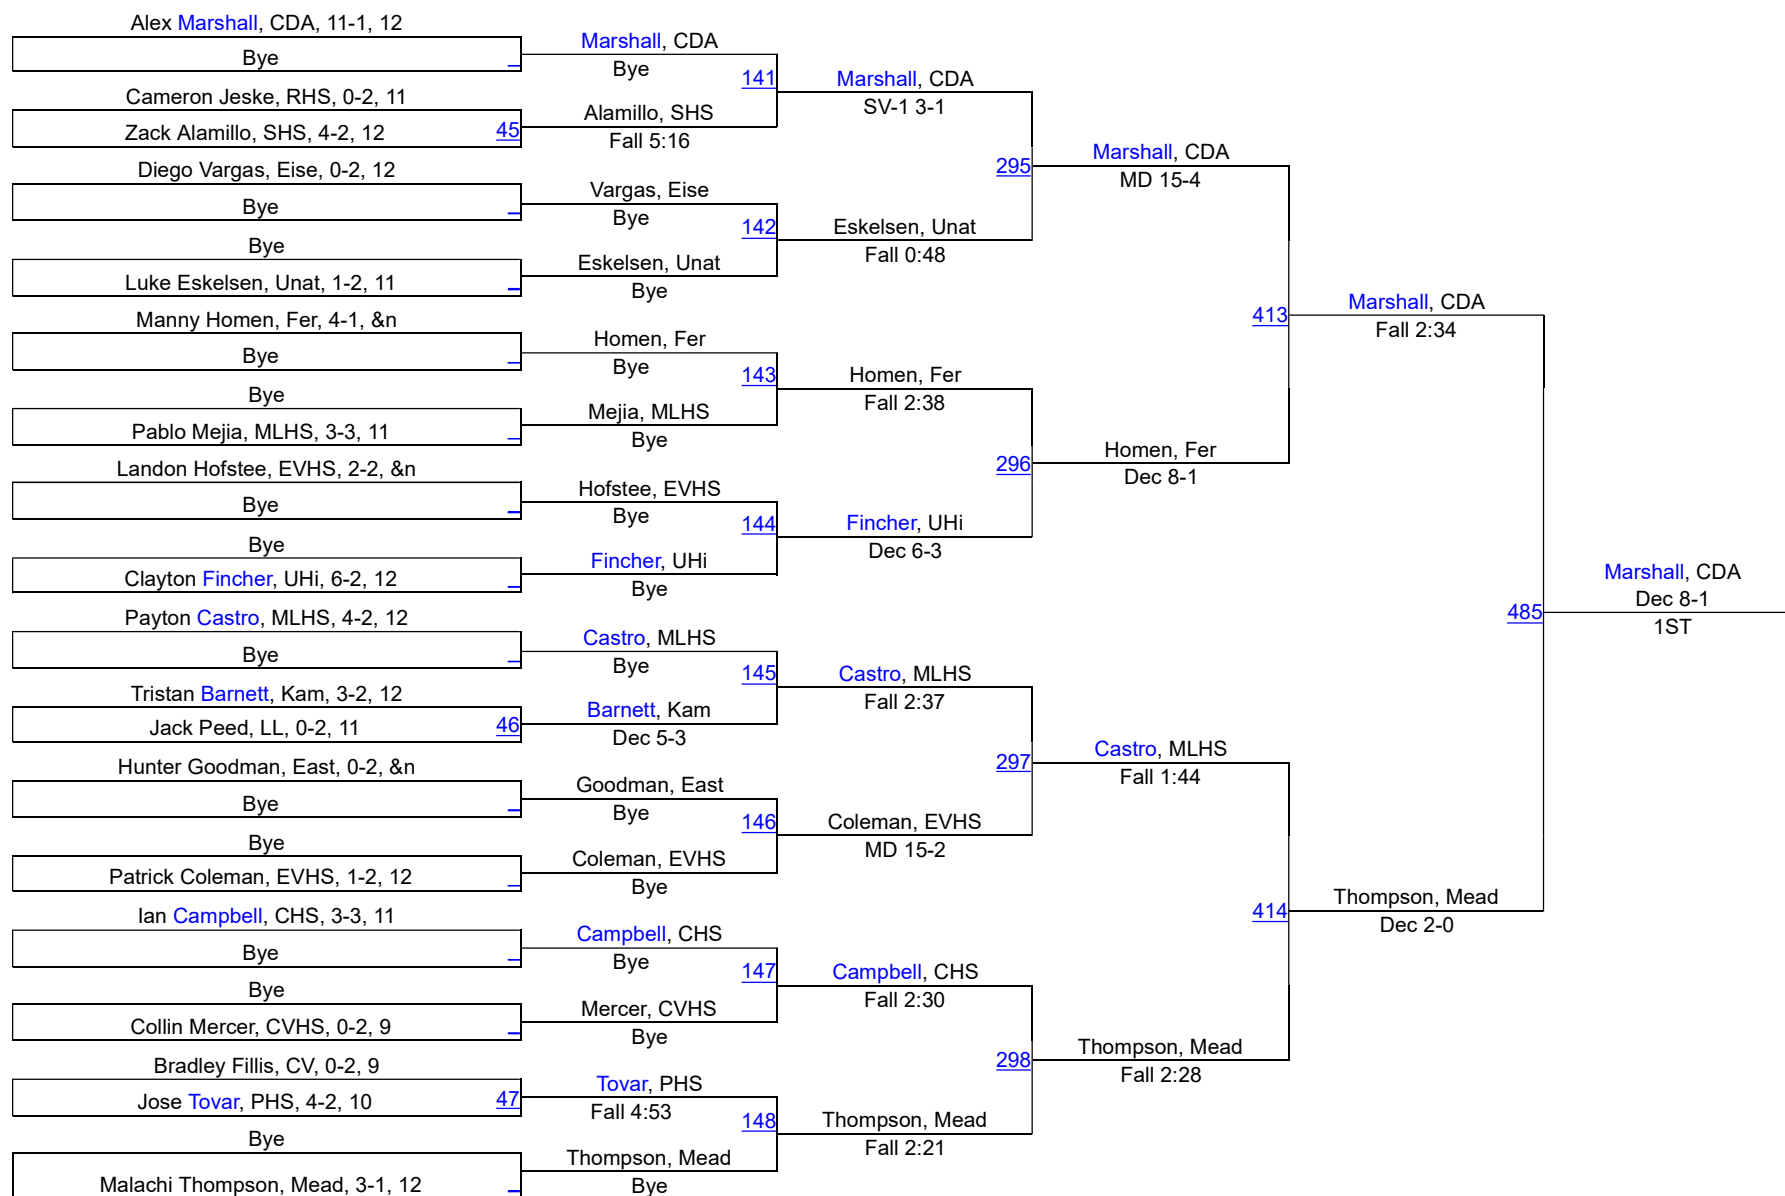

182

2016 Inland Empire Tournament

195

195

2016 Inland Empire Tournament

220

220

2016 Inland Empire Tournament