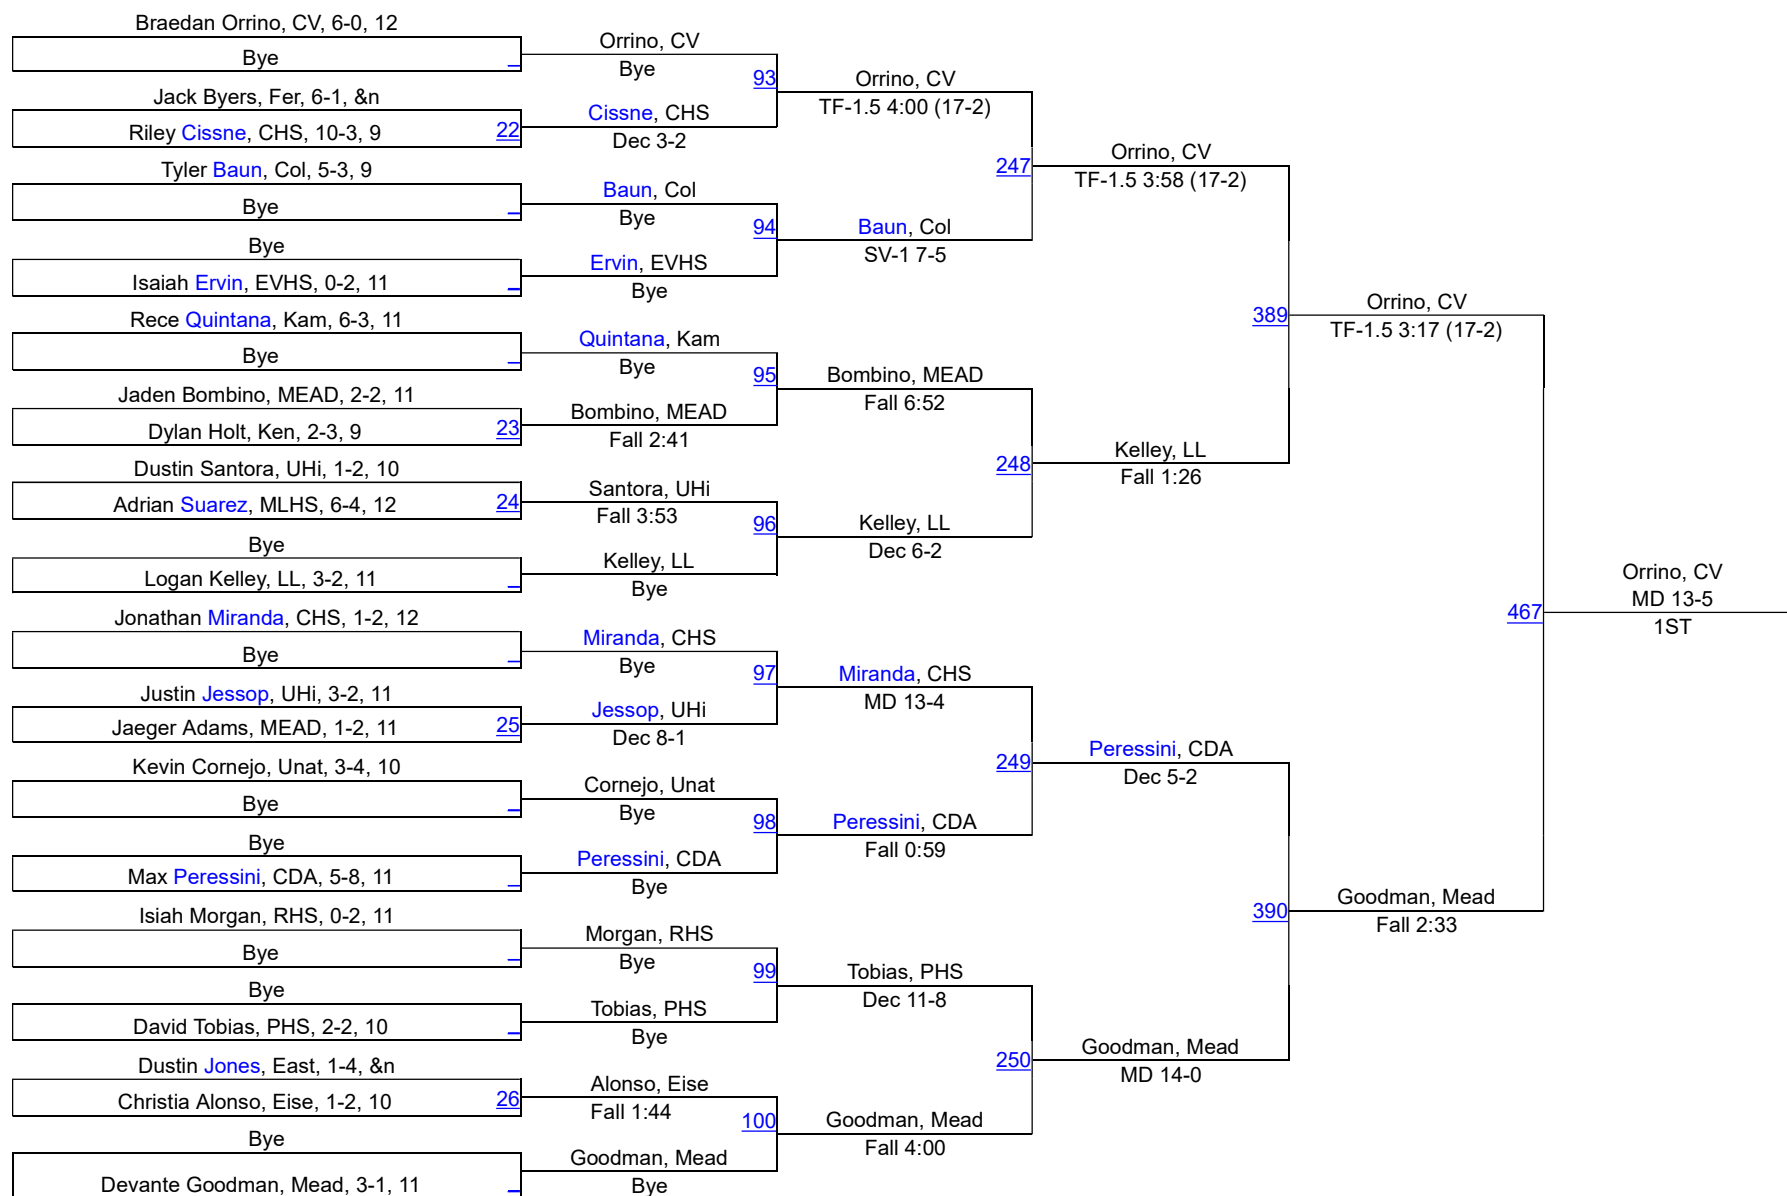

138

138

2016 Inland Empire Tournament

145

145

2016 Inland Empire Tournament

152

152