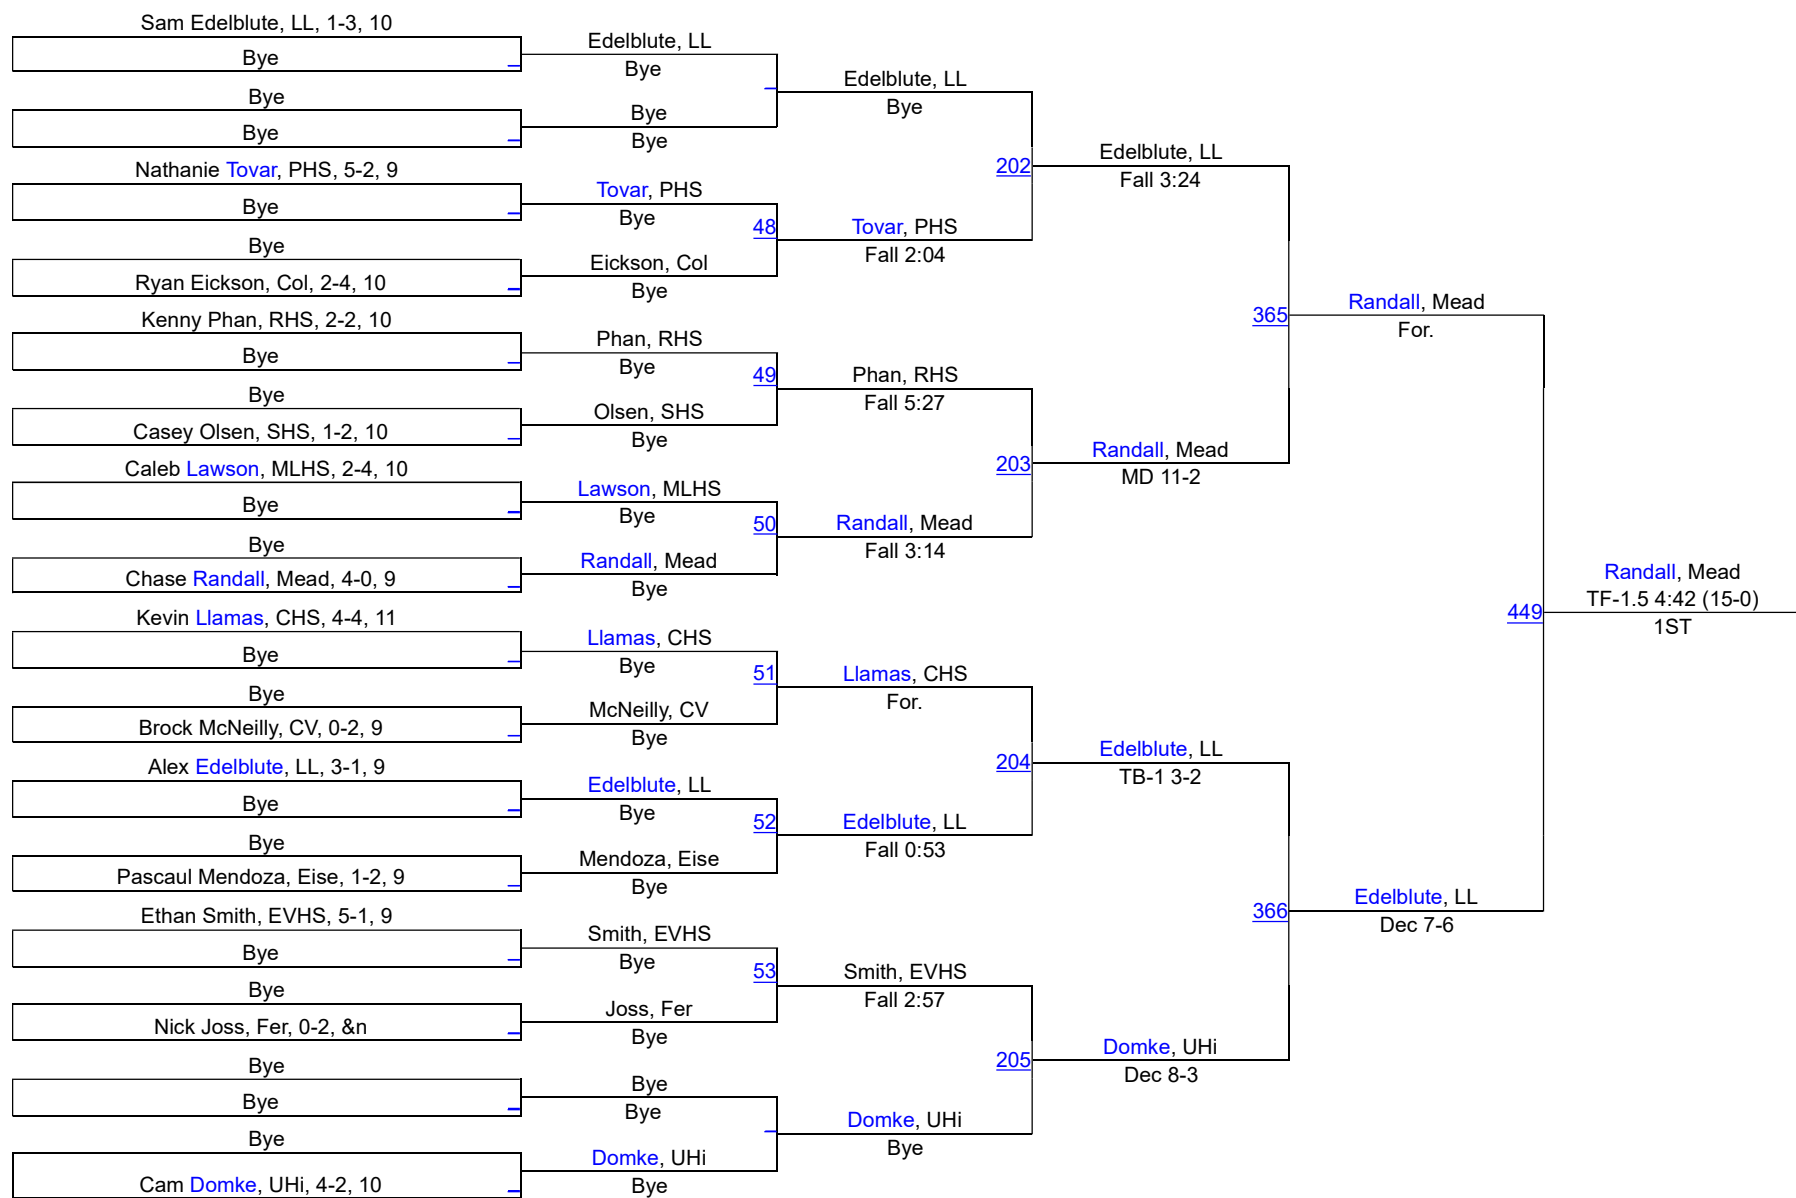

2016 Inland Empire Tournament

106

106

2016 Inland Empire Tournament

113

113

2016 Inland Empire Tournament

120

120

2016 Inland Empire Tournament

126

126

2016 Inland Empire Tournament

132

132

2016 Inland Empire Tournament