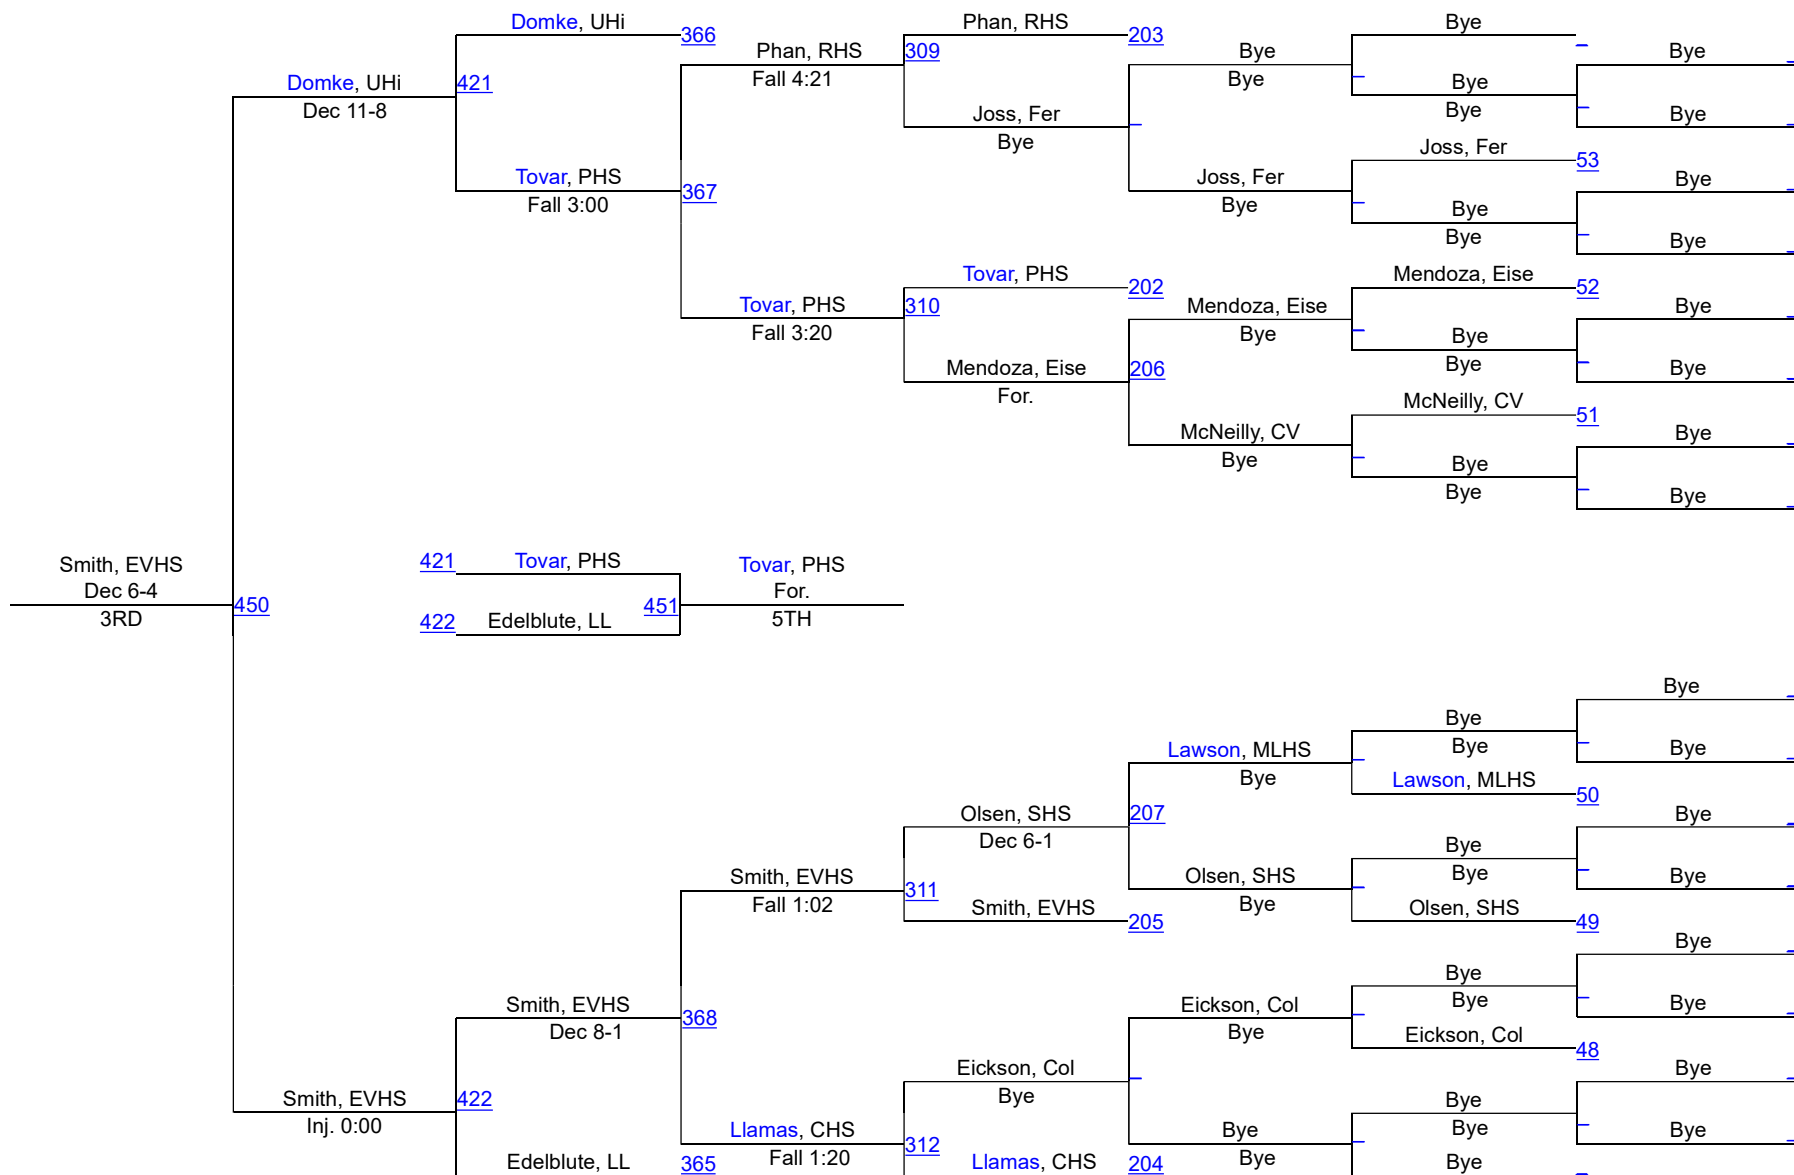

2016 Inland Empire Tournament

106

106

2016 Inland Empire Tournament

113

113

2016 Inland Empire Tournament

120

120

2016 Inland Empire Tournament

126

126

2016 Inland Empire Tournament

132

132

2016 Inland Empire Tournament

138

138

2016 Inland Empire Tournament

145

145

2016 Inland Empire Tournament

152

152