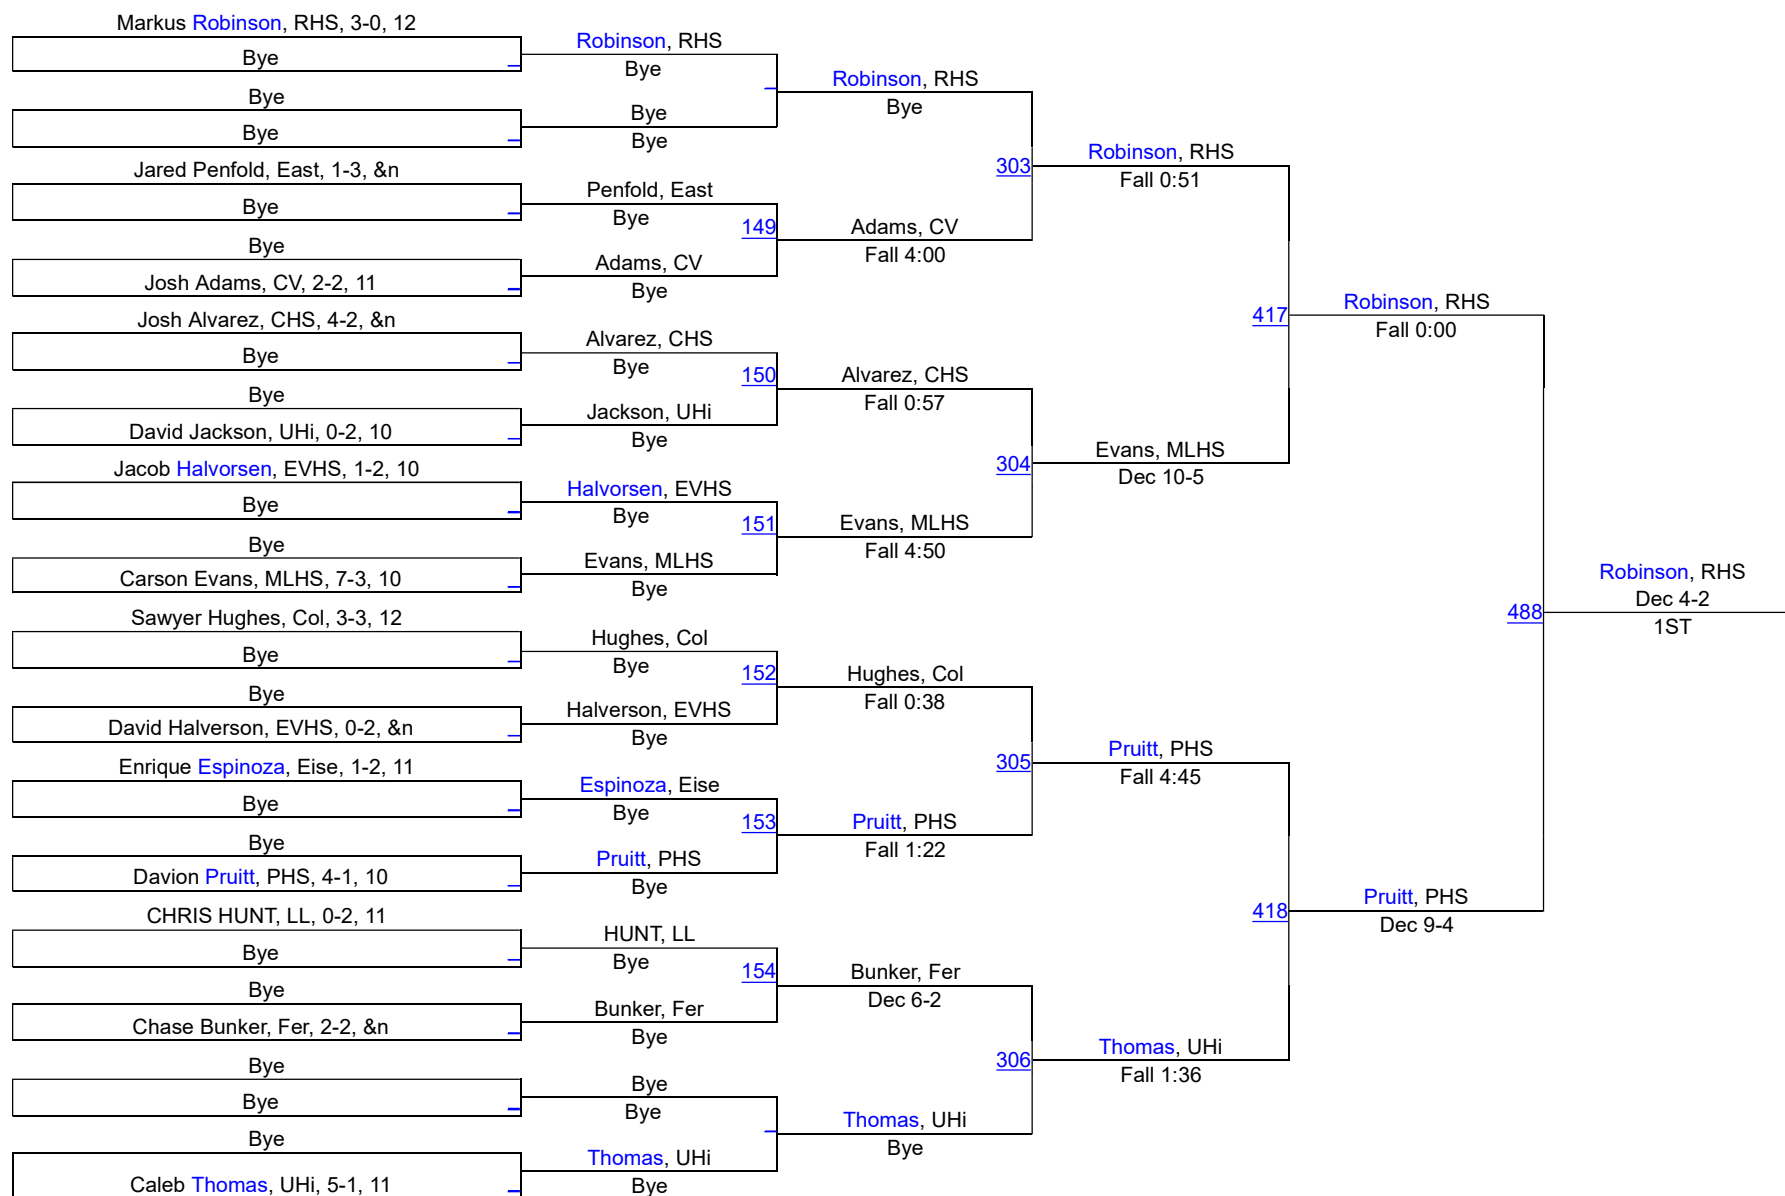

2016 Inland Empire Tournament

285