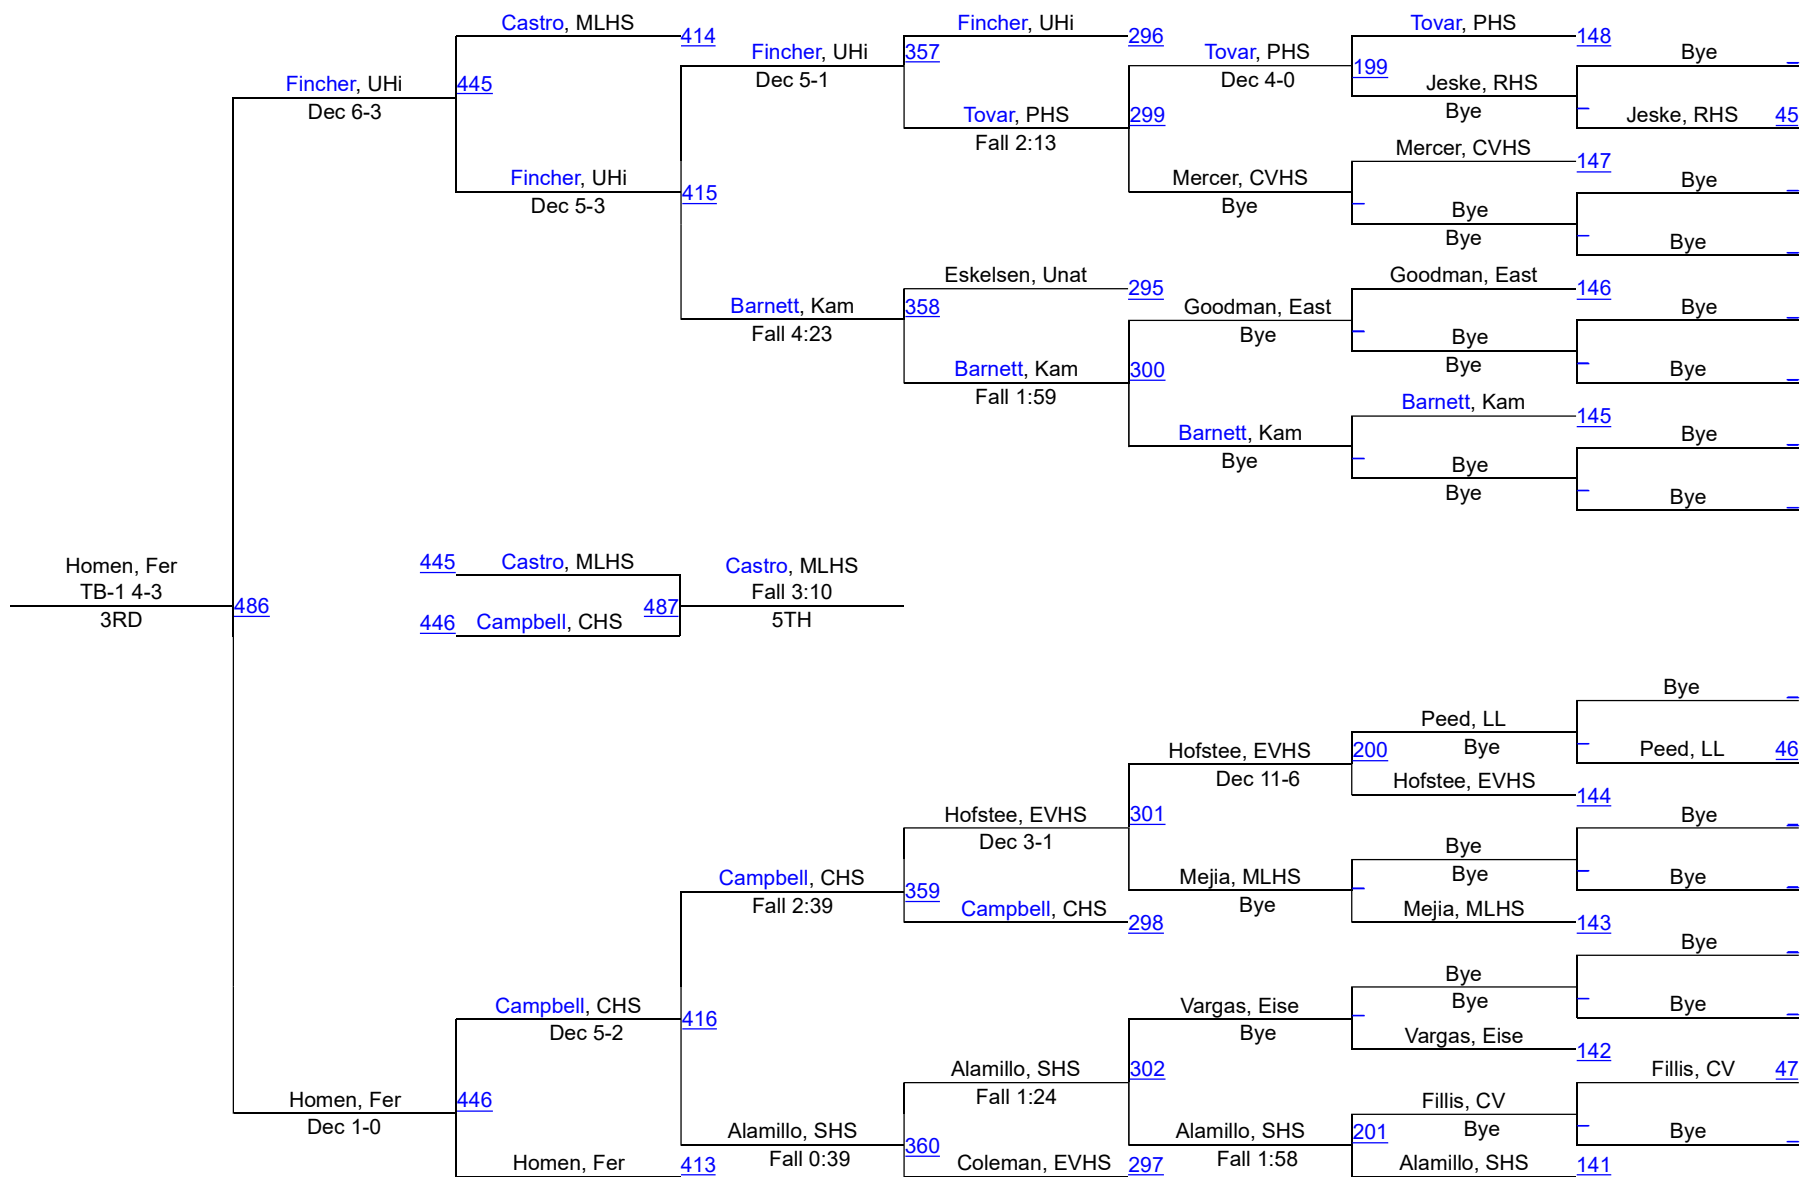

2016 Inland Empire Tournament

160

160

2016 Inland Empire Tournament

170

170

2016 Inland Empire Tournament

182

182

2016 Inland Empire Tournament

195

195

2016 Inland Empire Tournament

220

220

2016 Inland Empire Tournament