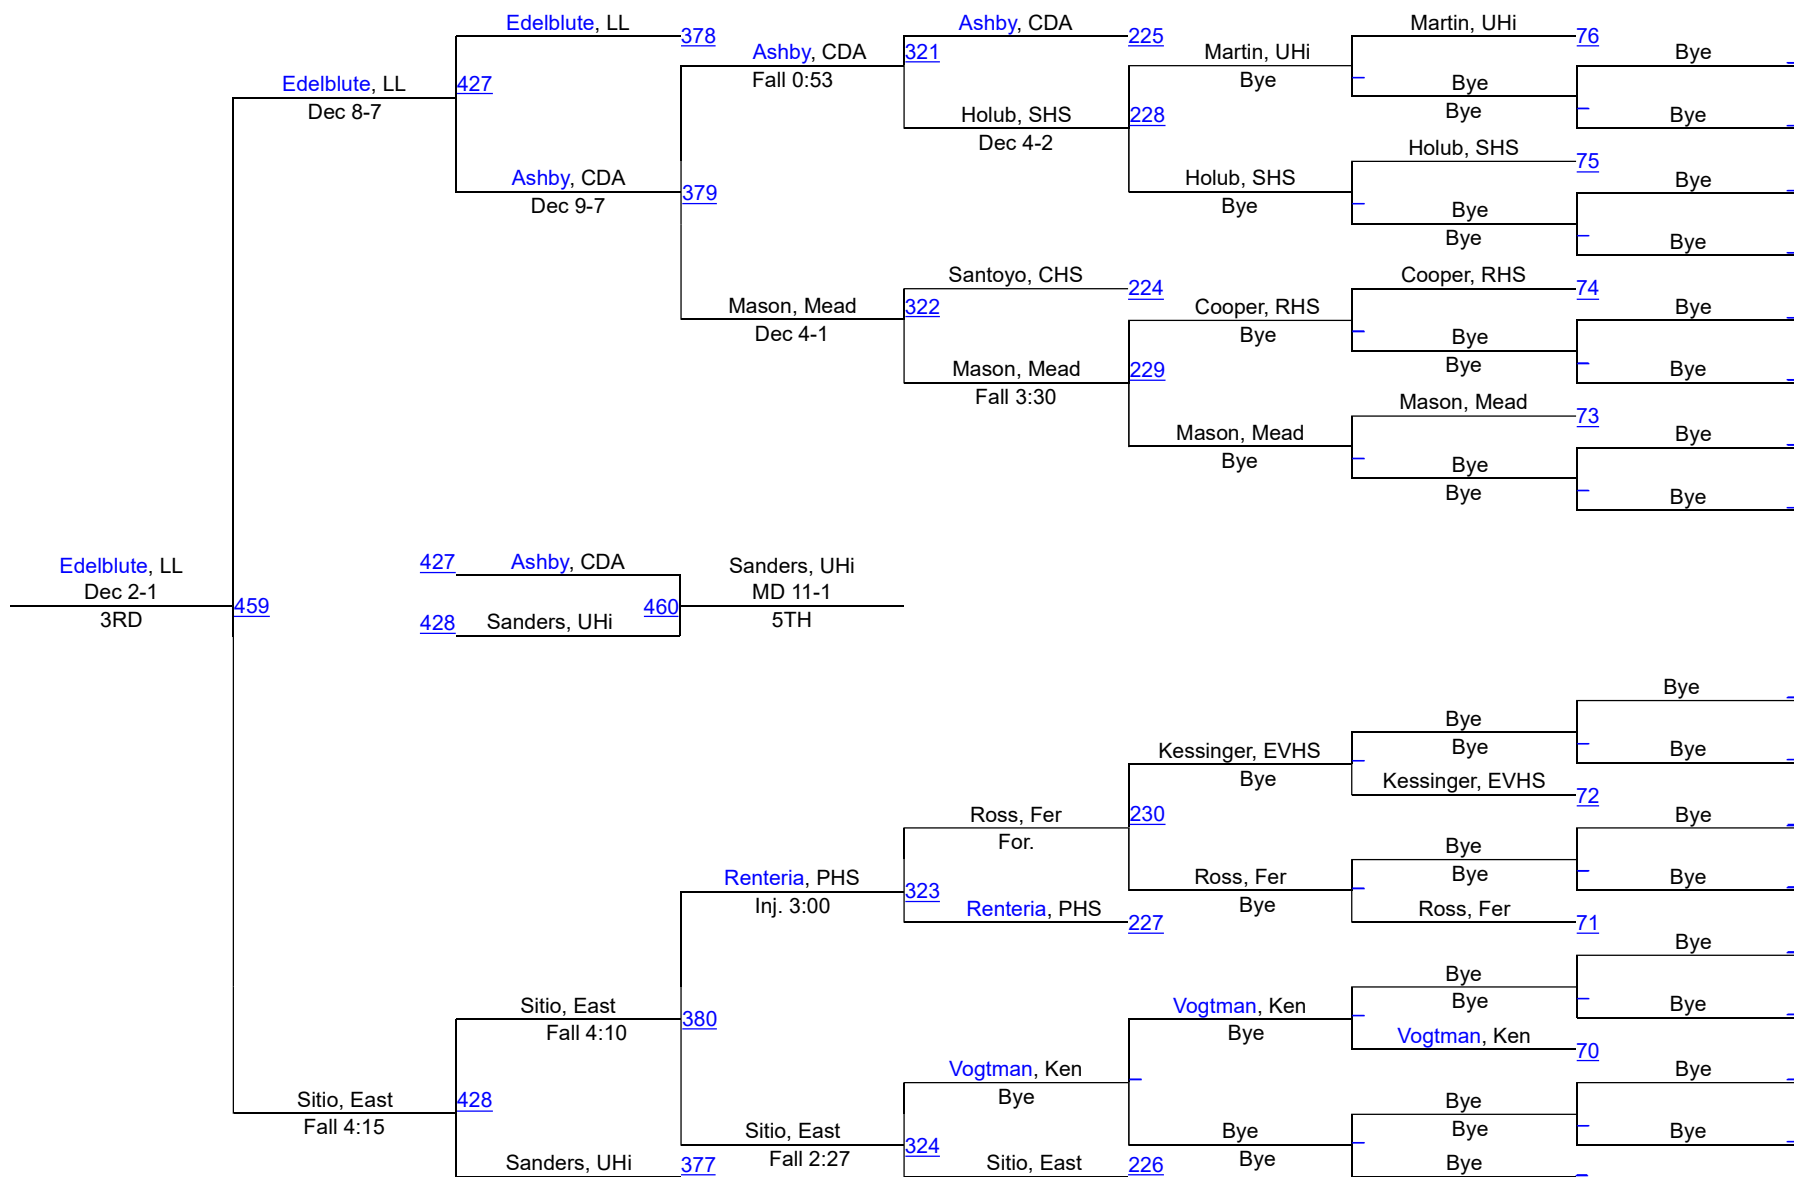

2016 Inland Empire Tournament

106

106

2016 Inland Empire Tournament

113

113

2016 Inland Empire Tournament

120

120

2016 Inland Empire Tournament

126

126

2016 Inland Empire Tournament

132

132

2016 Inland Empire Tournament

138

138

2016 Inland Empire Tournament

145

145

2016 Inland Empire Tournament

152

152