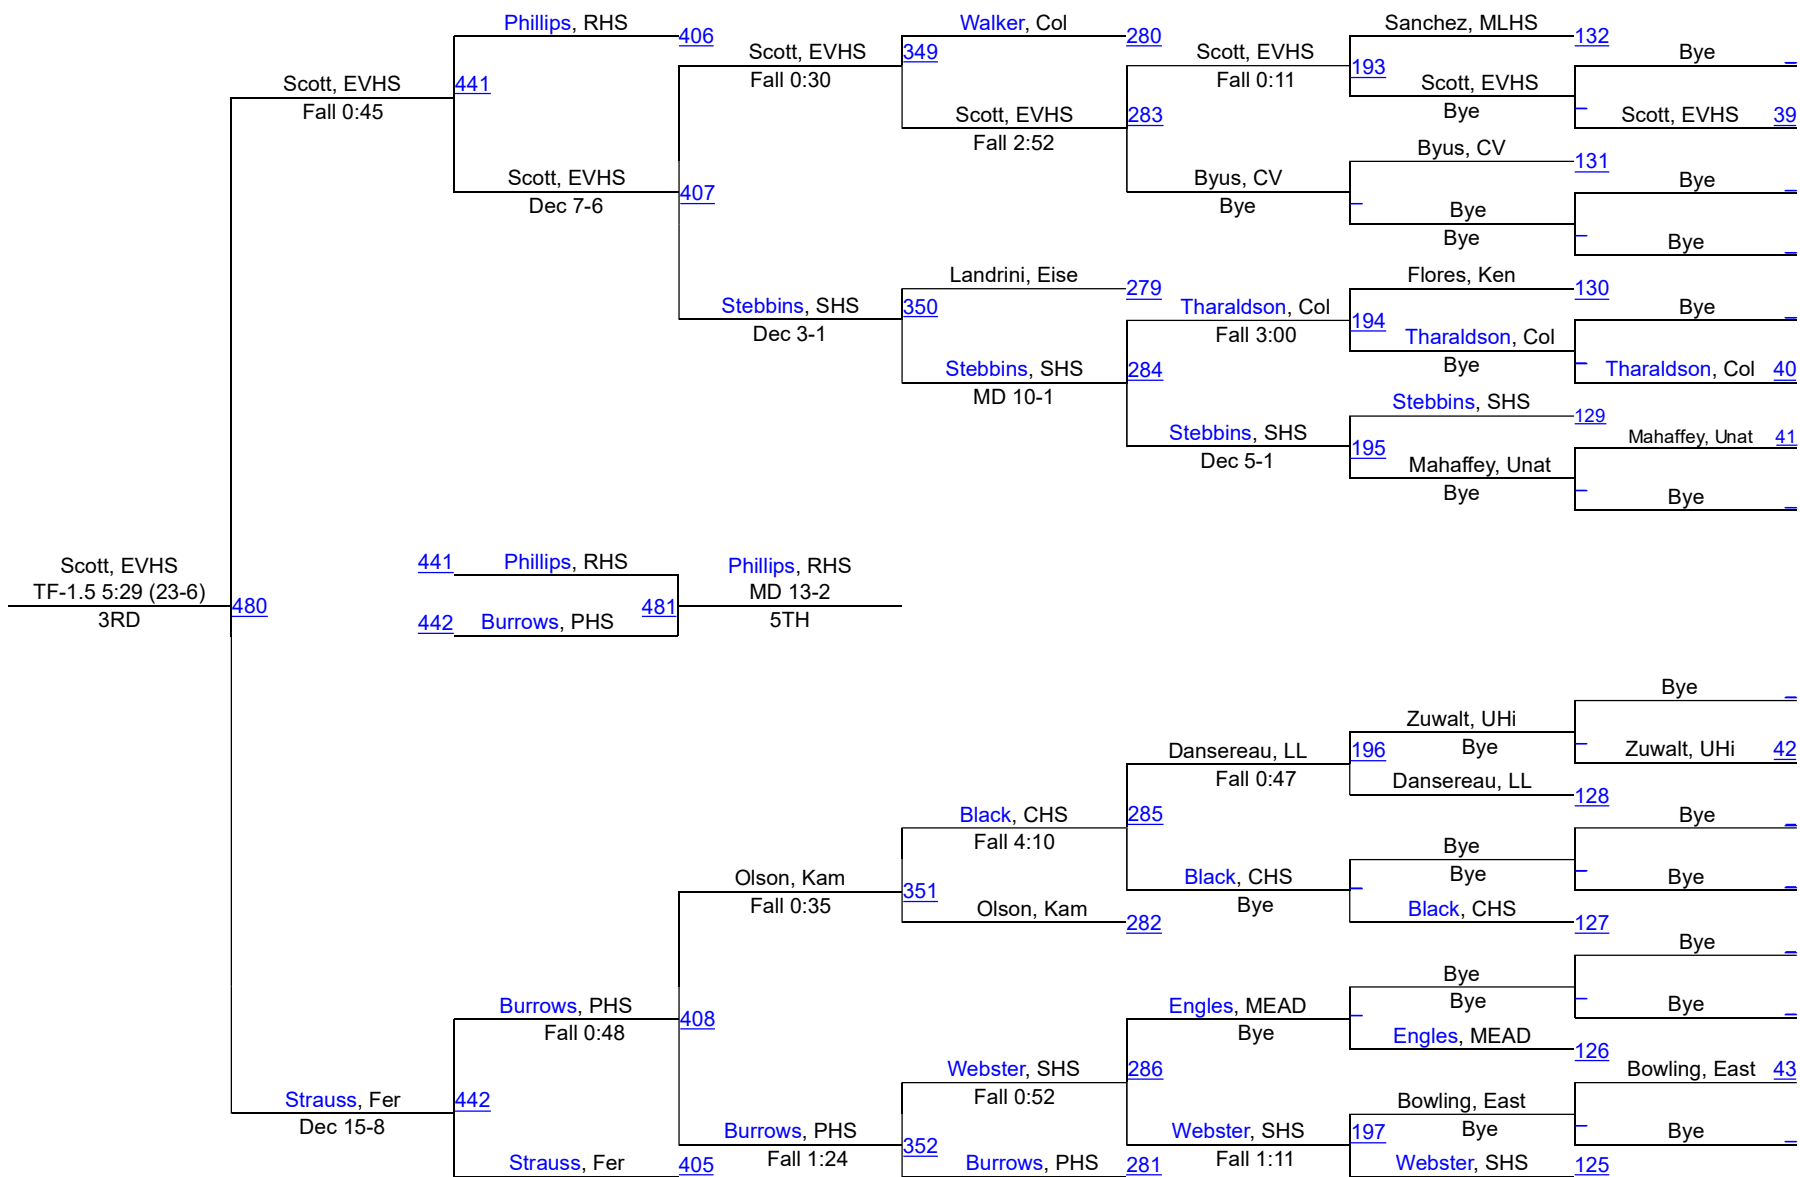

138

138

2016 Inland Empire Tournament

145

145

2016 Inland Empire Tournament

152

152

2016 Inland Empire Tournament

160

160

2016 Inland Empire Tournament

170

170

2016 Inland Empire Tournament

182

182

2016 Inland Empire Tournament

195

195

2016 Inland Empire Tournament

220

220

2016 Inland Empire Tournament