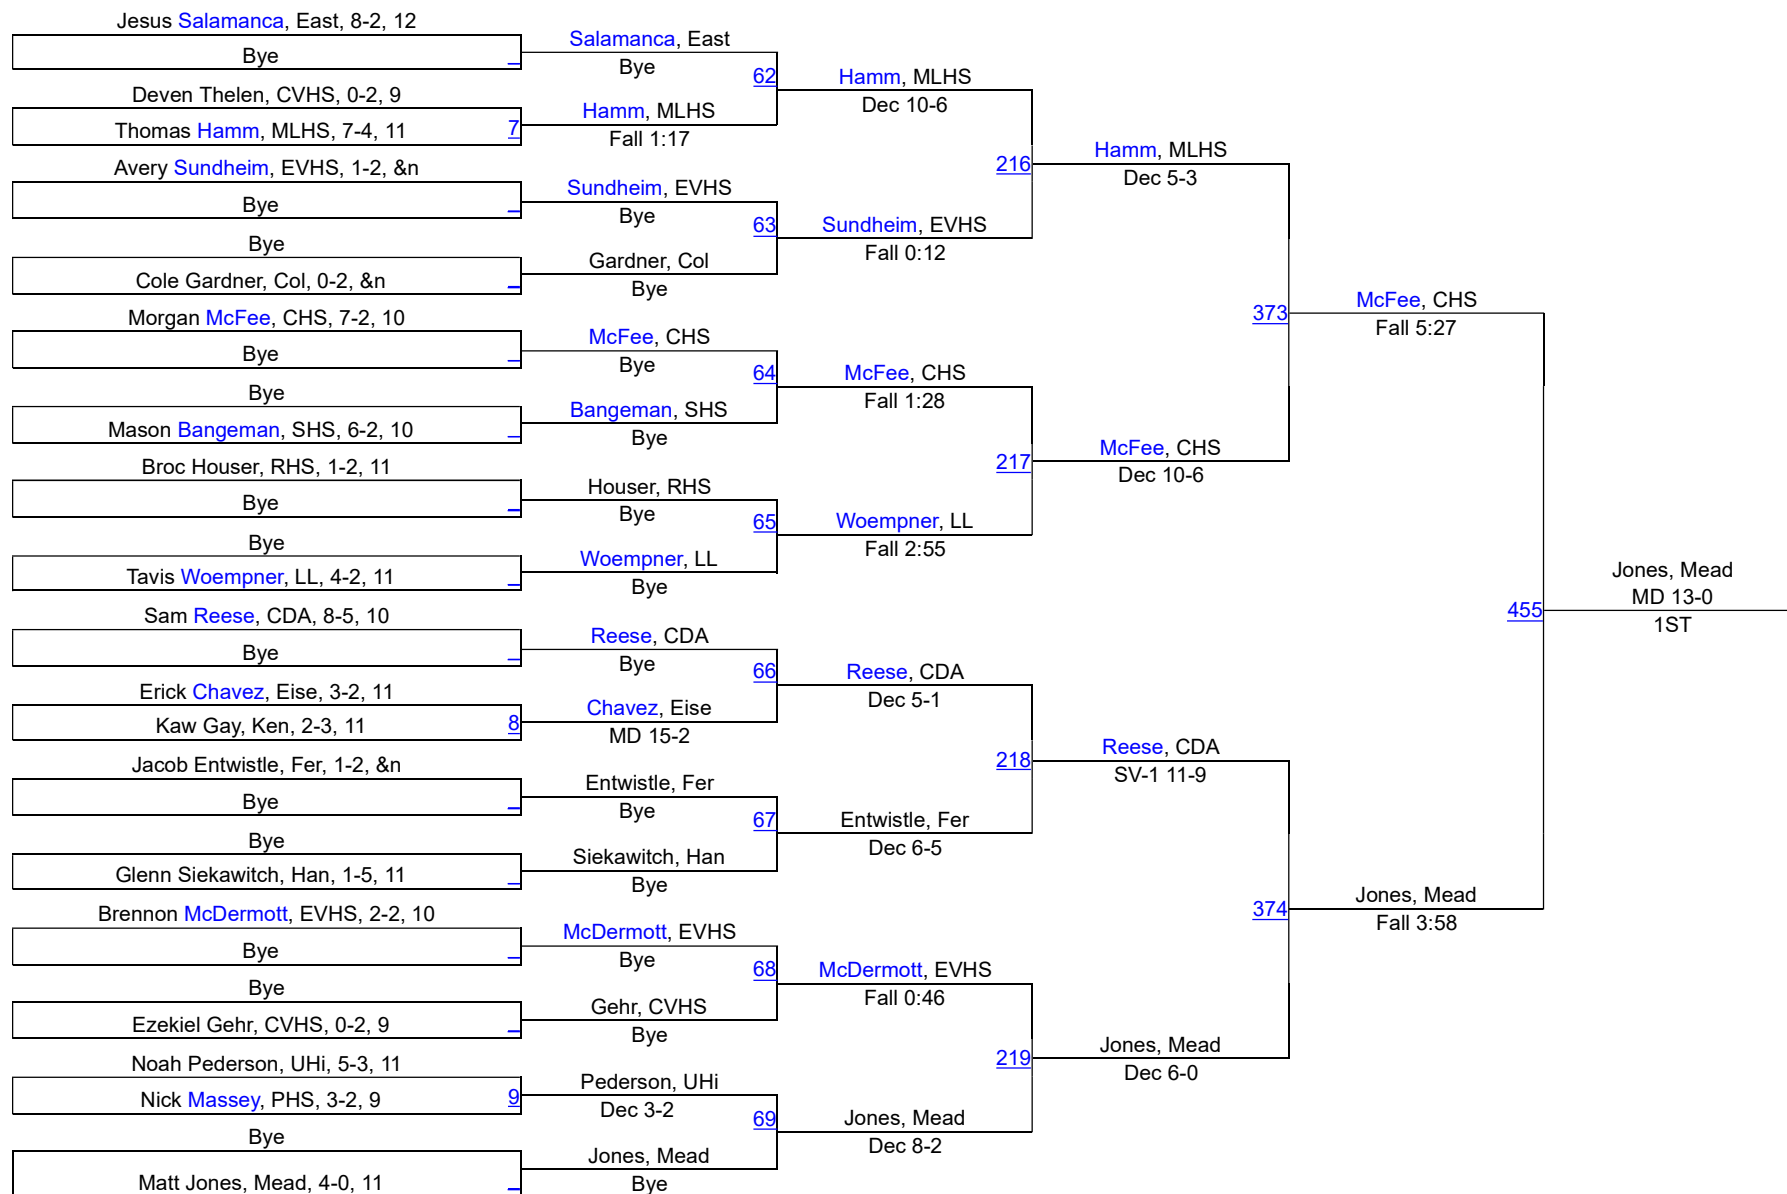

2016 Inland Empire Tournament

106

106

2016 Inland Empire Tournament

113

113

2016 Inland Empire Tournament

120

120

2016 Inland Empire Tournament

126

126

2016 Inland Empire Tournament

132

132

2016 Inland Empire Tournament