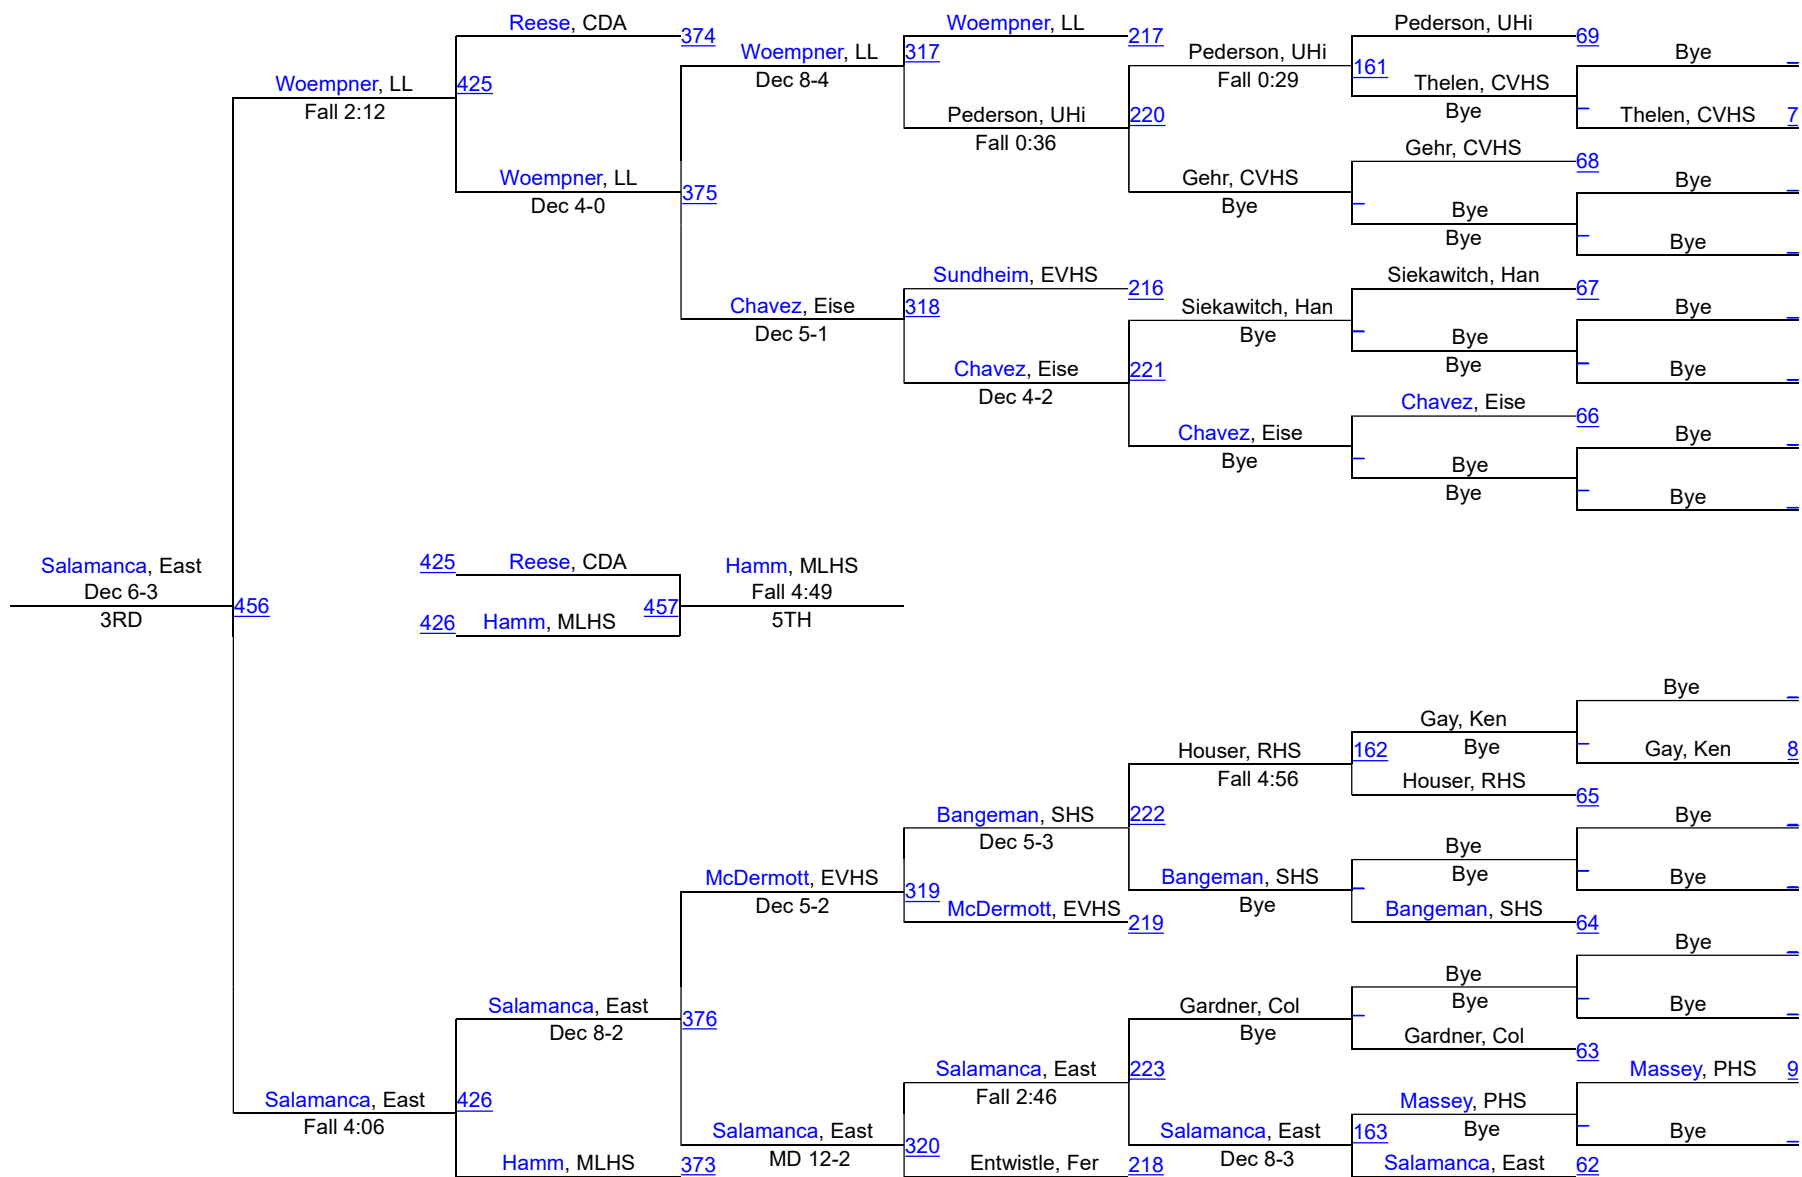

2016 Inland Empire Tournament

106

106

2016 Inland Empire Tournament

113

113

2016 Inland Empire Tournament

120

120

2016 Inland Empire Tournament

126

126

2016 Inland Empire Tournament

132

132

2016 Inland Empire Tournament

138

138

2016 Inland Empire Tournament

145

145

2016 Inland Empire Tournament

152

152