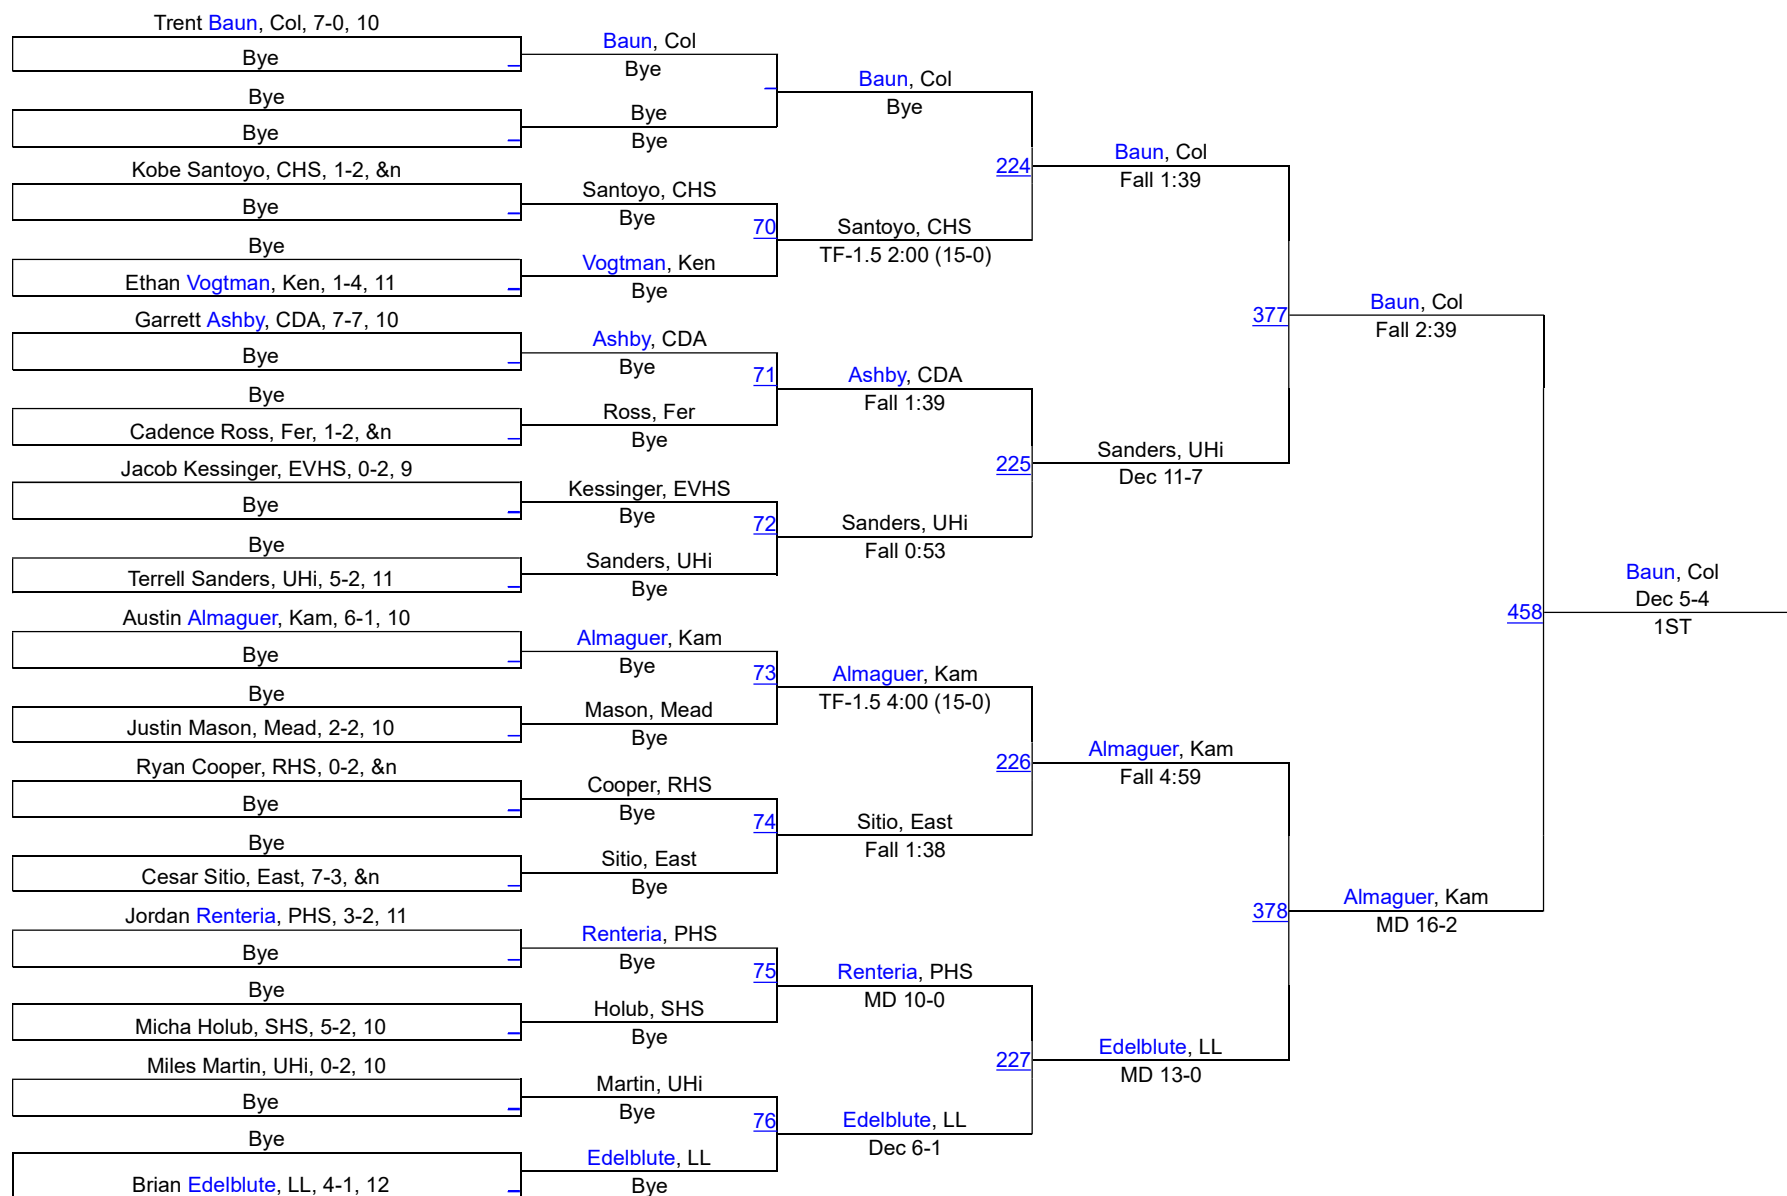

2016 Inland Empire Tournament

106

106

2016 Inland Empire Tournament

113

113

2016 Inland Empire Tournament

120

120

2016 Inland Empire Tournament

126

126

2016 Inland Empire Tournament

132

132

2016 Inland Empire Tournament