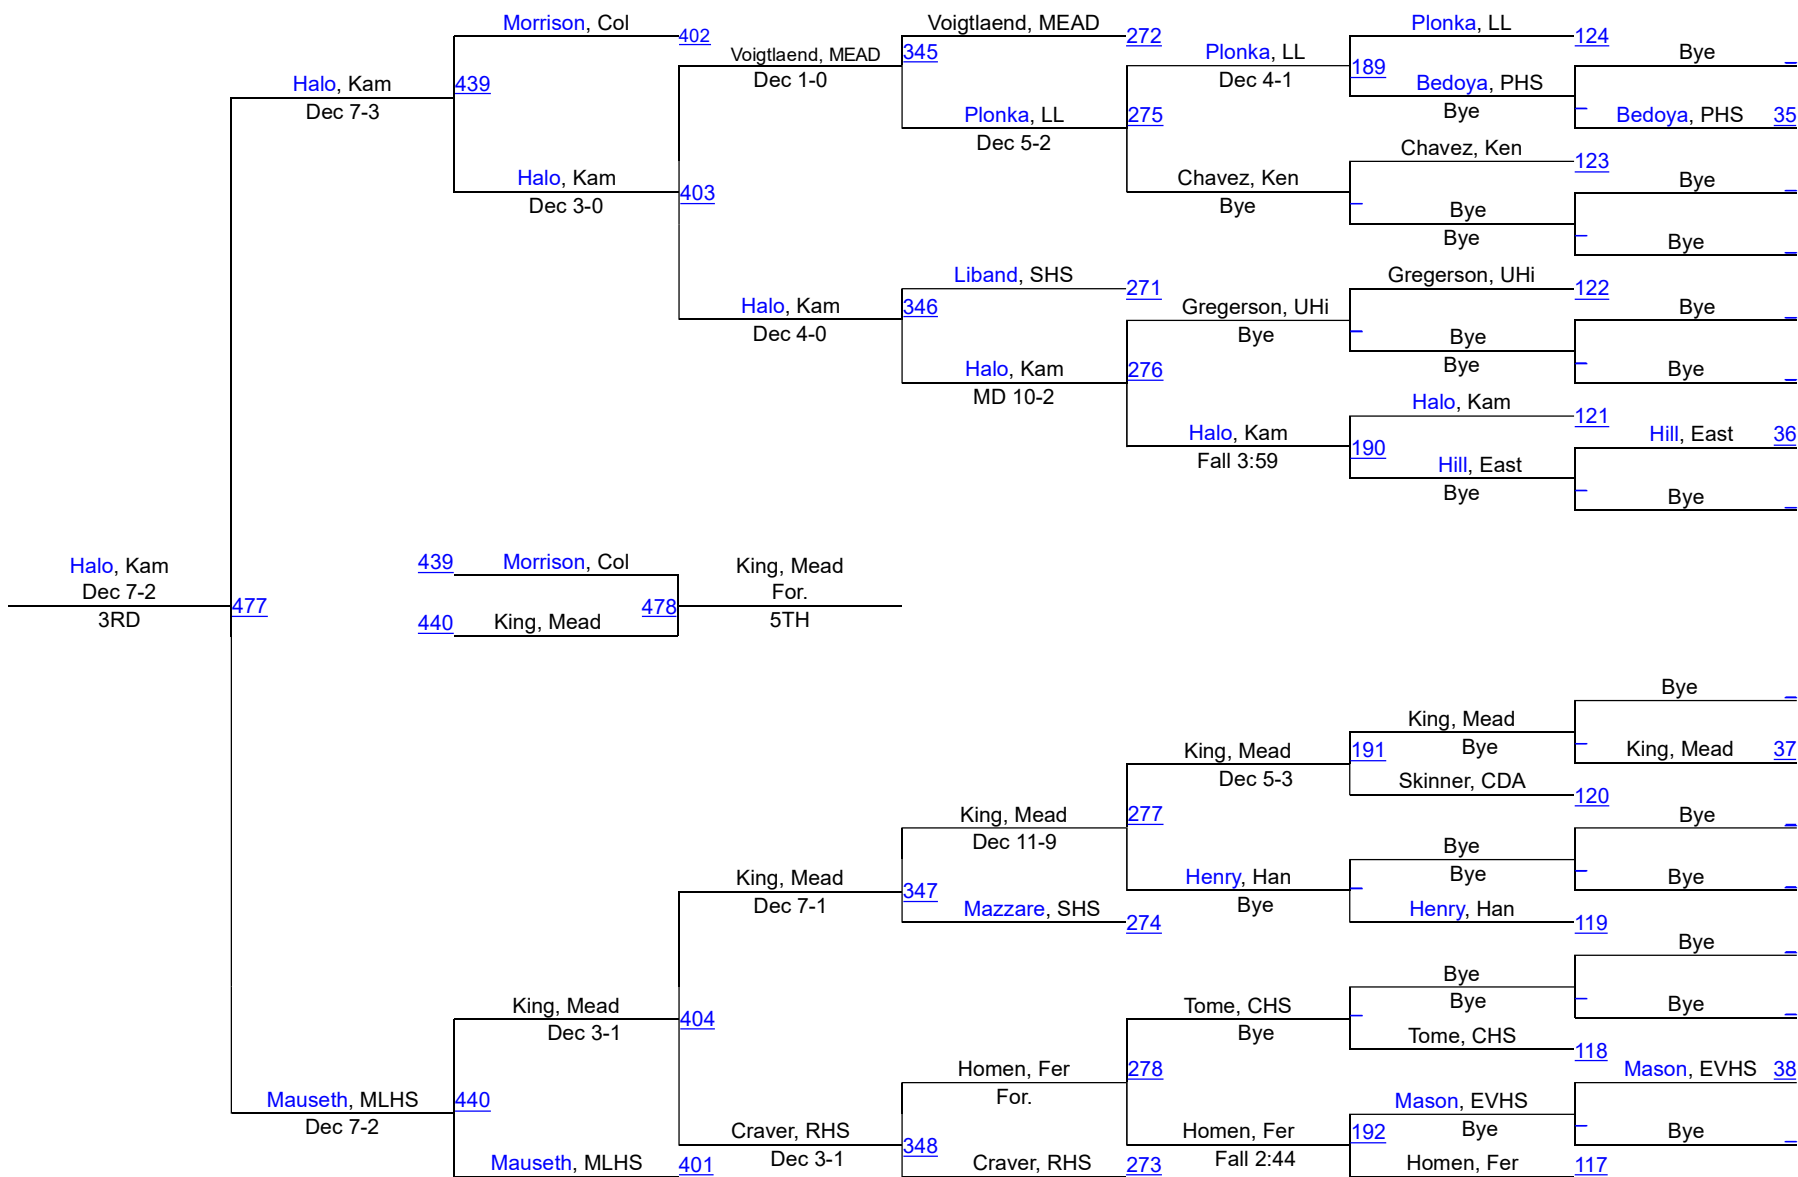

138

138

2016 Inland Empire Tournament

145

145

2016 Inland Empire Tournament

152

152

2016 Inland Empire Tournament

160

160

2016 Inland Empire Tournament

170

170

2016 Inland Empire Tournament

182

182

2016 Inland Empire Tournament

195

195

2016 Inland Empire Tournament

220

220

2016 Inland Empire Tournament