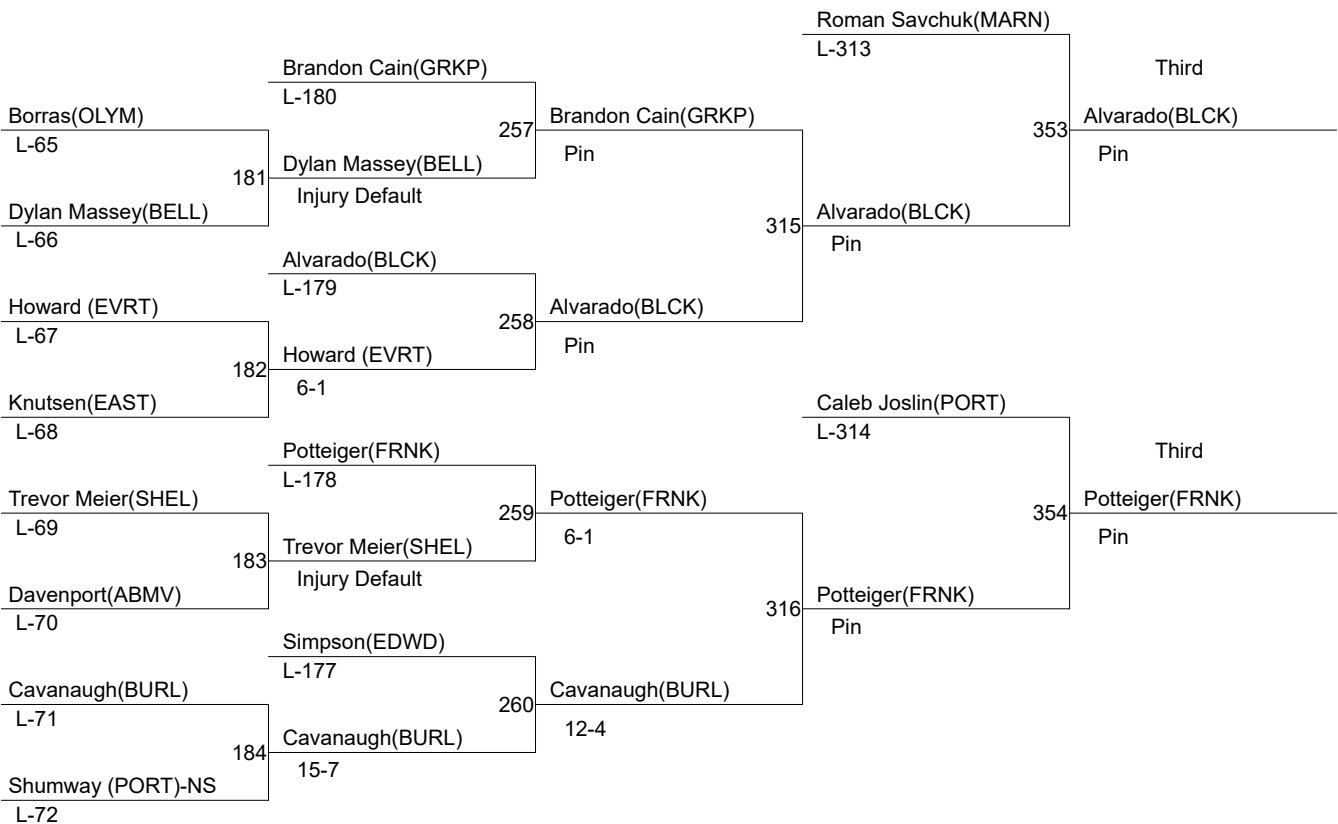

King of the Hills

Weight Class : **160**

1. Josh Walker (BETH)
2. Ej Matagi (WFWE)
3. Patrick Alvarado (BLCK)
3. Gavyn Potteiger (FRNK)
5. Roman Savchuk (MARN)
5. Caleb Joslin (PORT)