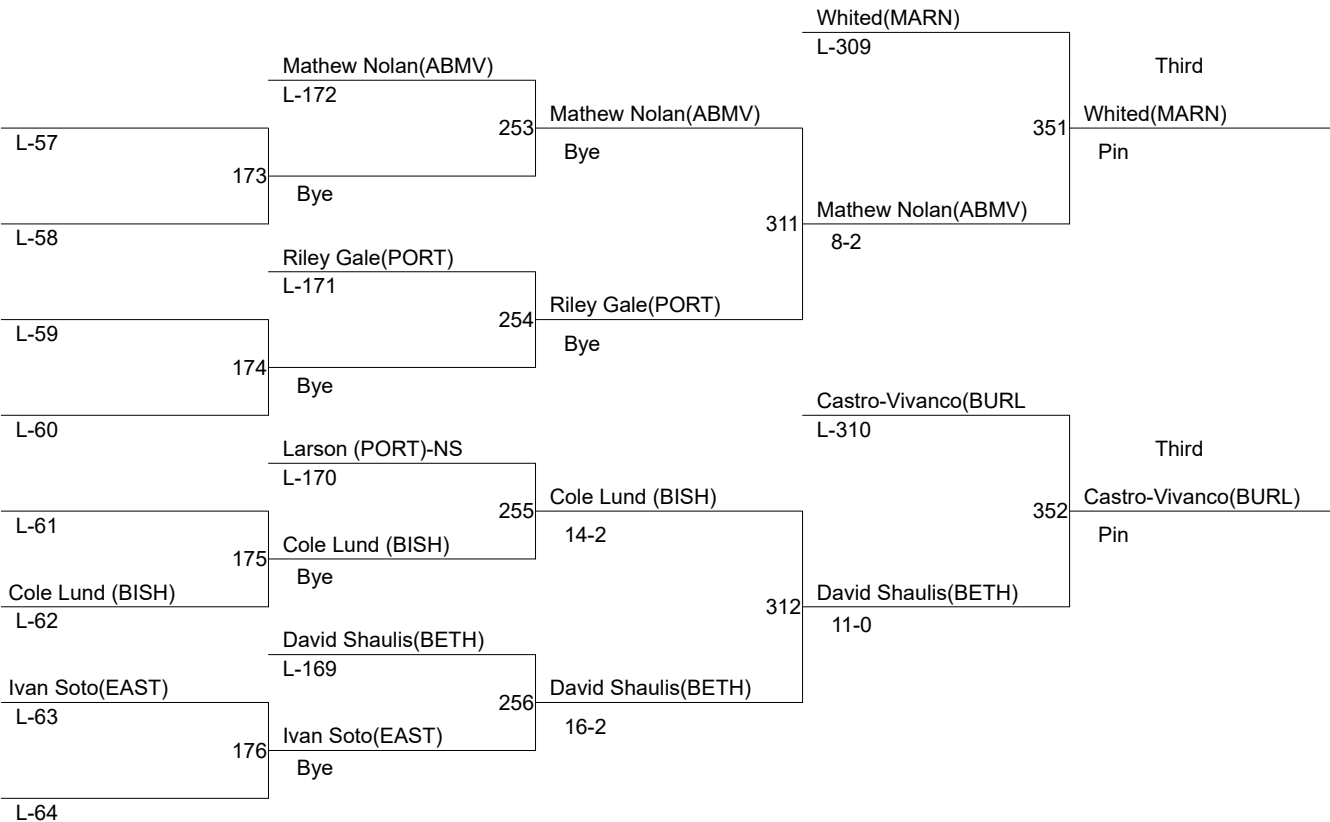

King of the Hills

Weight Class : **106**

King of the Hills

Weight Class : **113**

King of the Hills

Weight Class : **126**

1. Ty Peth(BURL)
2. Zachariah Gomez(BISH)
3. Will Alexander(WFWE)
3. Devyn Sweem(BETH)
5. Ellis Carlson(EDWD)
5. Joseph Smurphat(GRKP)

King of the Hills

Weight Class : **132**

King of the Hills

Weight Class : **138**

King of the Hills

Weight Class : **145**

1. Brahm Trujillo(ABMV)
2. Quincy Osterlund(BETH)
3. Chad Simonson(GRKP)
3. Josh Giron(MARN)
5. Rudy Valdez(PORT)
5. Jacob Knowles (WFWE)

King of the Hills

Weight Class : **152**

1. Micheal Anderson(WFWFE)
2. Jason Moore(NATH)
3. Rowland Whited(MARN)
3. Rafael Castro-Vivanco(BURL)
5. Mathew Nolan(ABMV)
5. David Shaulis(BETH)

King of the Hills