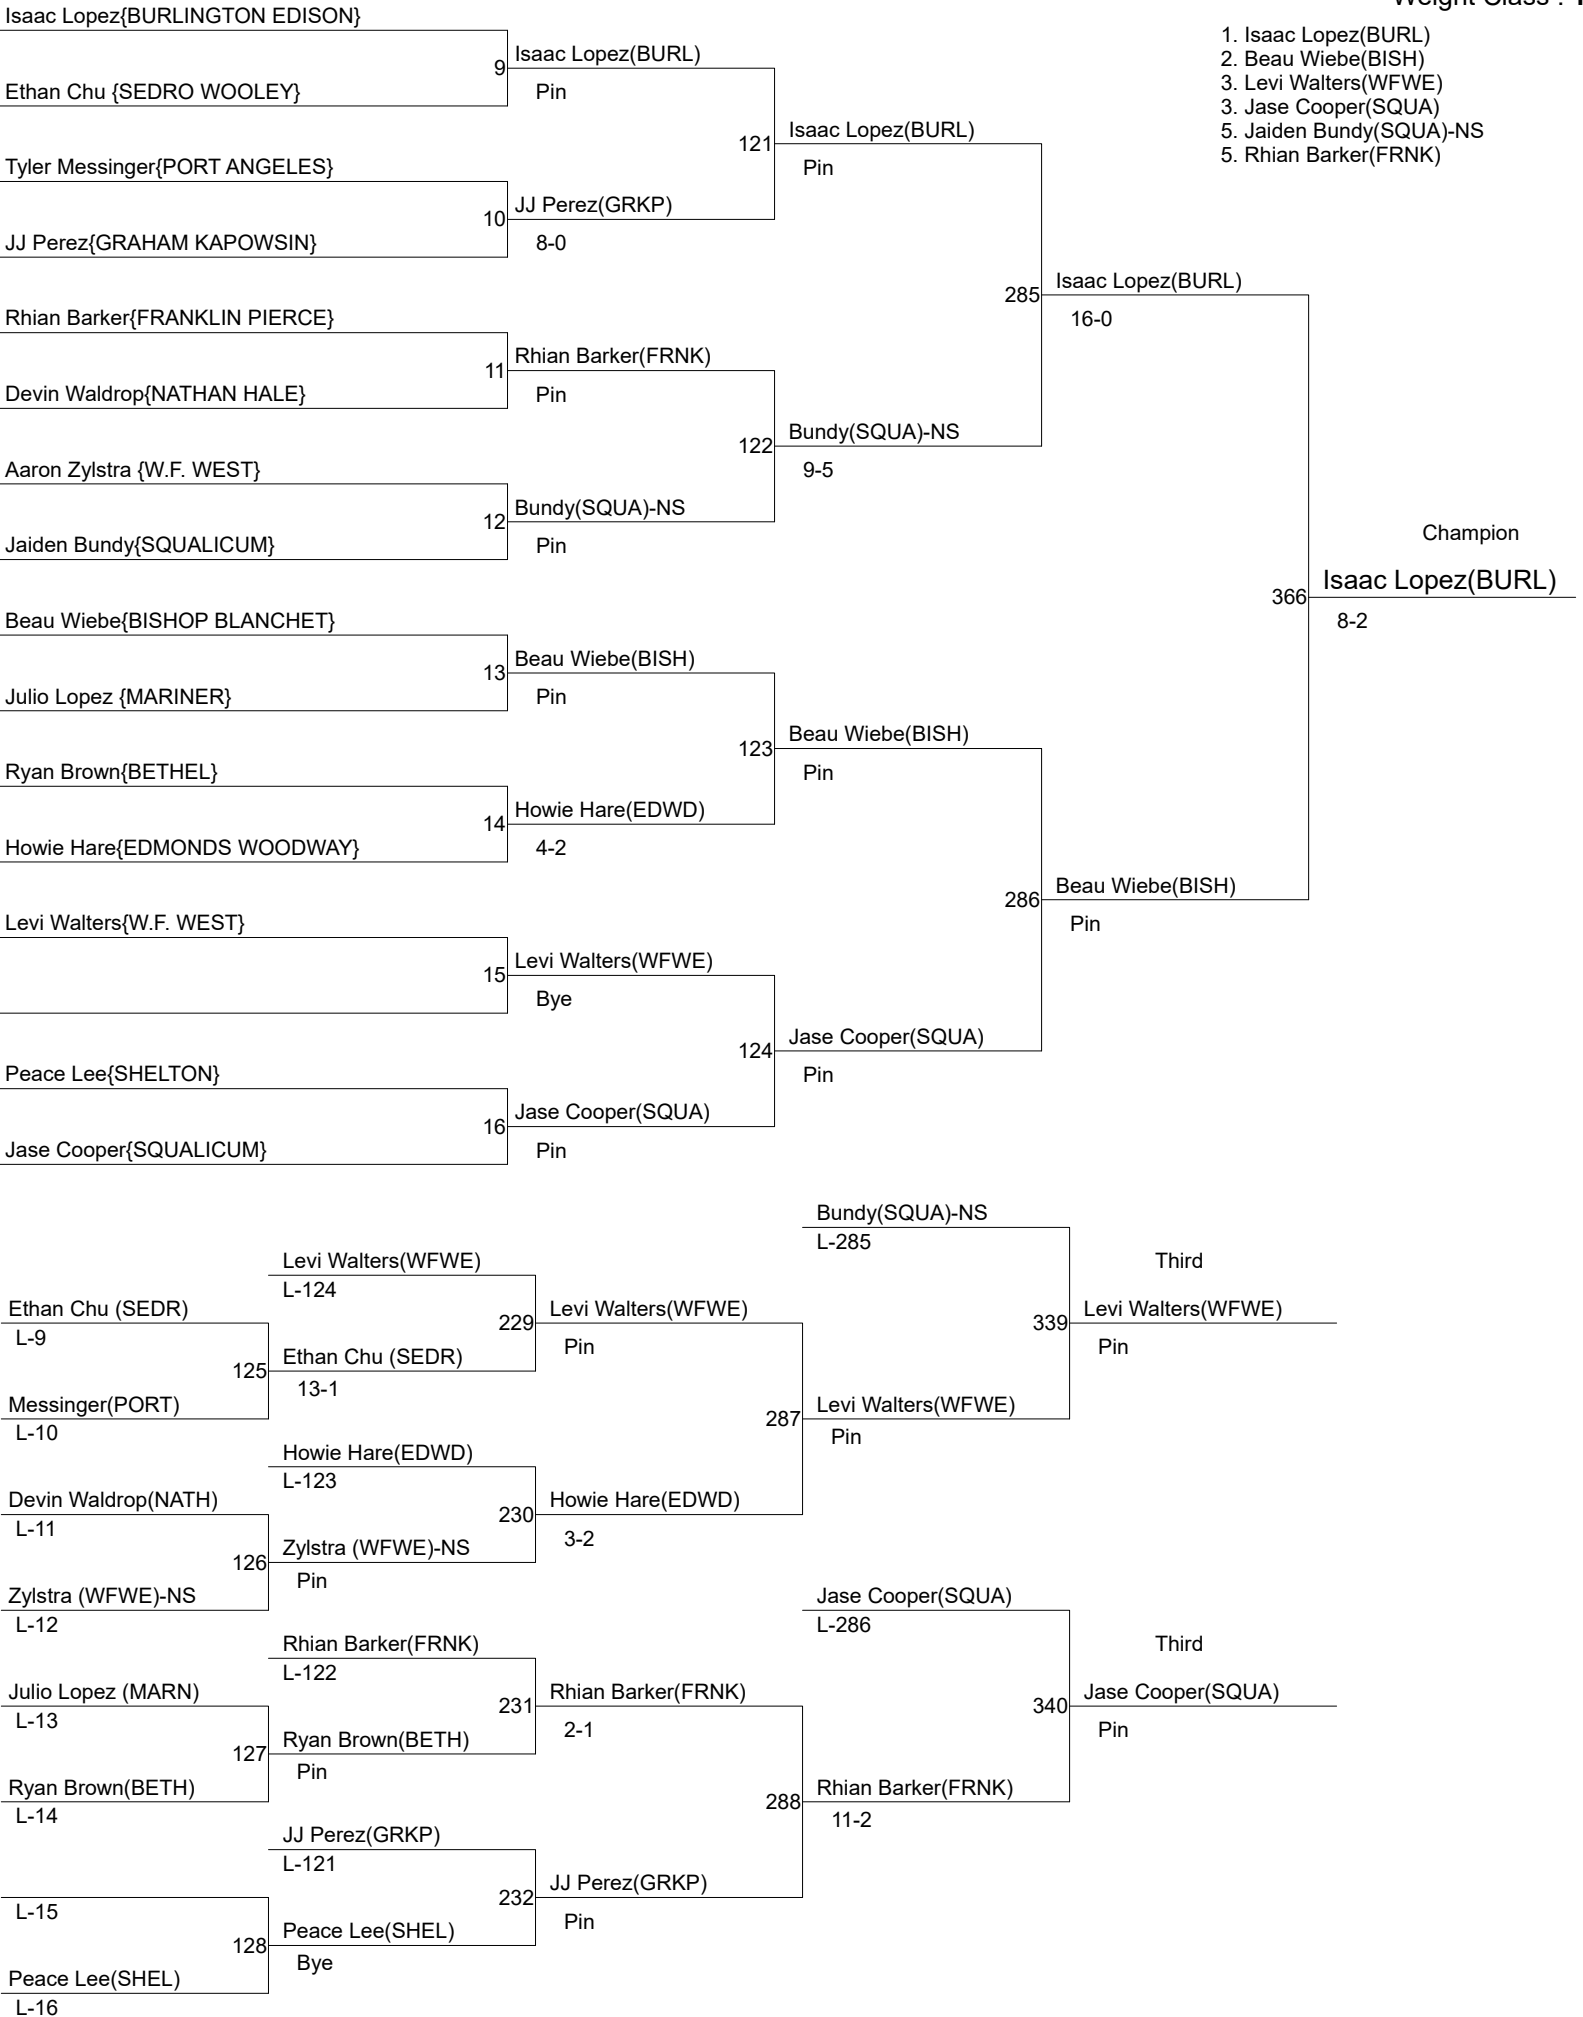

King of the Hills

Weight Class : **106**

King of the Hills

Weight Class : **113**

King of the Hills

Weight Class : **126**

1. Ty Peth(BURL)
2. Zachariah Gomez(BISH)
3. Will Alexander(WFWE)
3. Devyn Sweem(BETH)
5. Ellis Carlson(EDWD)
5. Joseph Smurphat(GRKP)

King of the Hills

Weight Class : **132**

King of the Hills

Weight Class : **138**

King of the Hills

Weight Class : **145**

1. Brahm Trujillo(ABMV)
2. Quincy Osterlund(BETH)
3. Chad Simonson(GRKP)
3. Josh Giron(MARN)
5. Rudy Valdez(PORT)
5. Jacob Knowles (WFWE)

King of the Hills

Weight Class : **152**

1. Micheal Anderson(WFWFE)
2. Jason Moore(NATH)
3. Rowland Whited(MARN)
3. Rafael Castro-Vivanco(BURL)
5. Mathew Nolan(ABMV)
5. David Shaulis(BETH)

King of the Hills