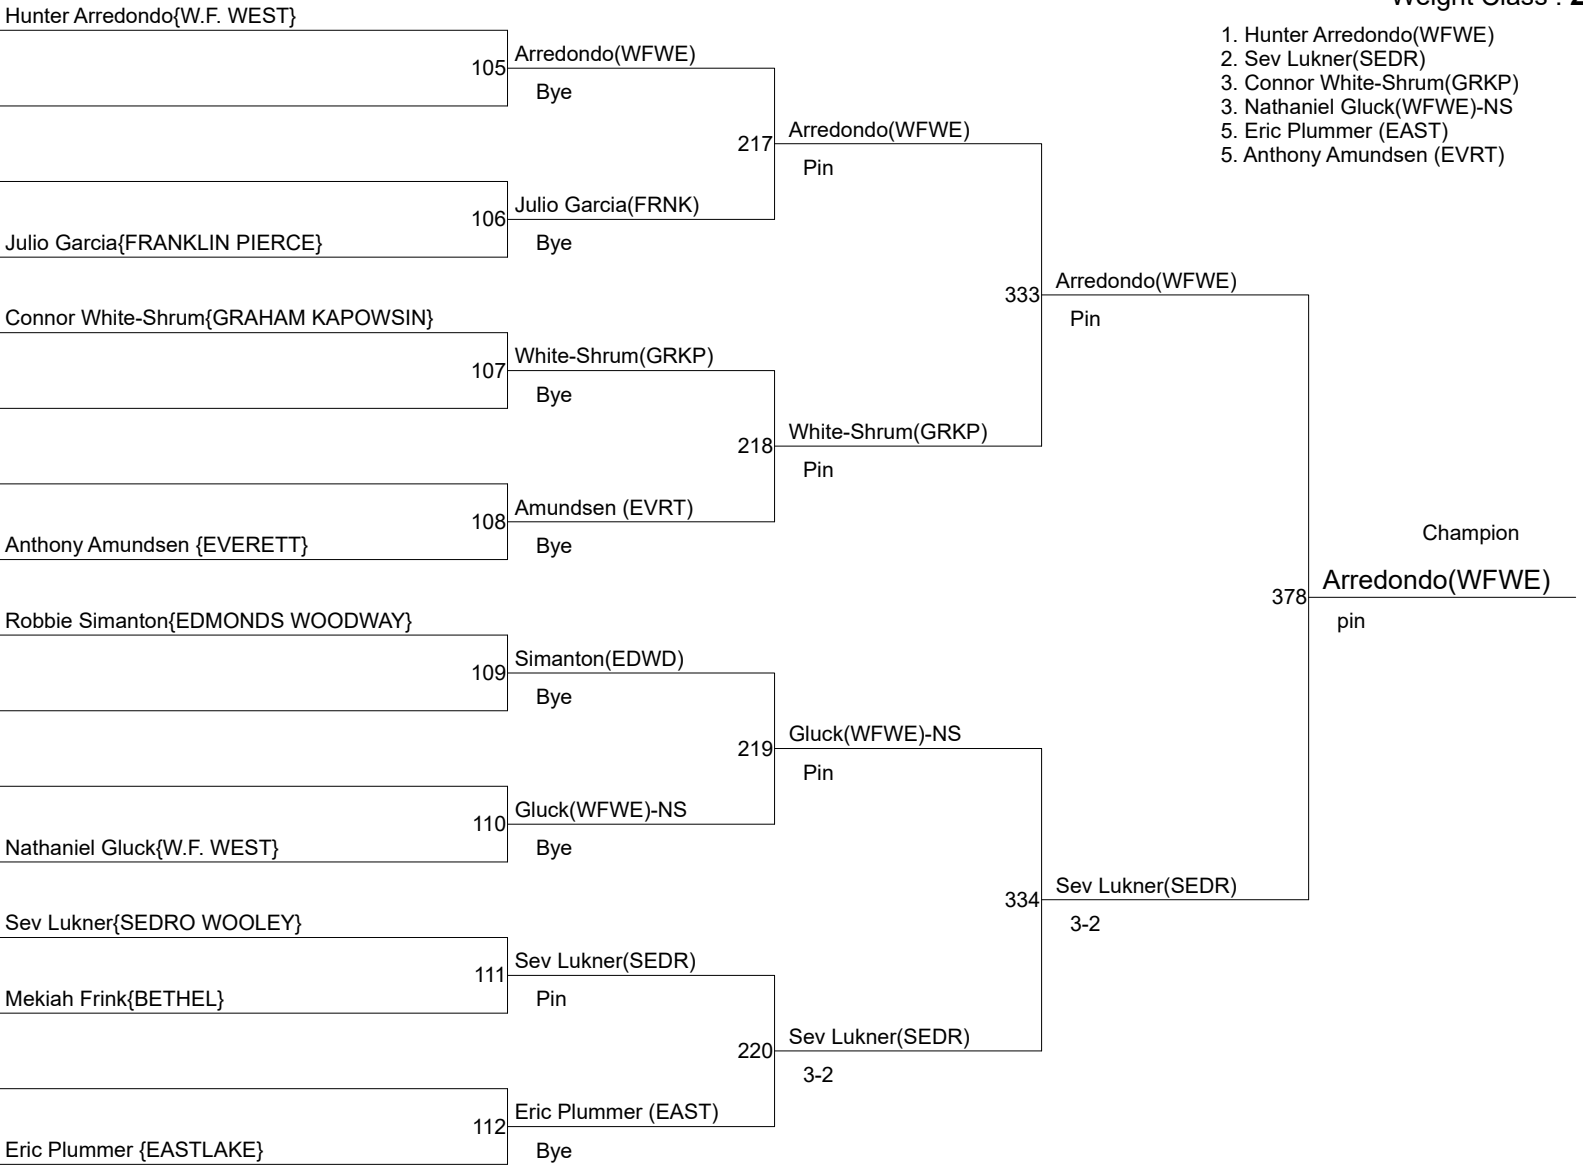

King of the Hills

Weight Class : **220**

1. Brayden Bostwick(WFWE)
2. Michael Haynes(SEDRO)
3. Cayden Herbert(MARN)
3. Connor Mahoney(BISH)
5. Ethen Calapp(BETH)
5. Chris Sparks(GRKP)

King of the Hills

Weight Class : **285**

1. Hunter Arredondo(WFWE)
2. Sev Lukner(SEDR)
3. Connor White-Shrum(GRKP)
3. Nathaniel Gluck(WFWE)-NS
5. Eric Plummer (EAST)
5. Anthony Amundsen (EVRT)