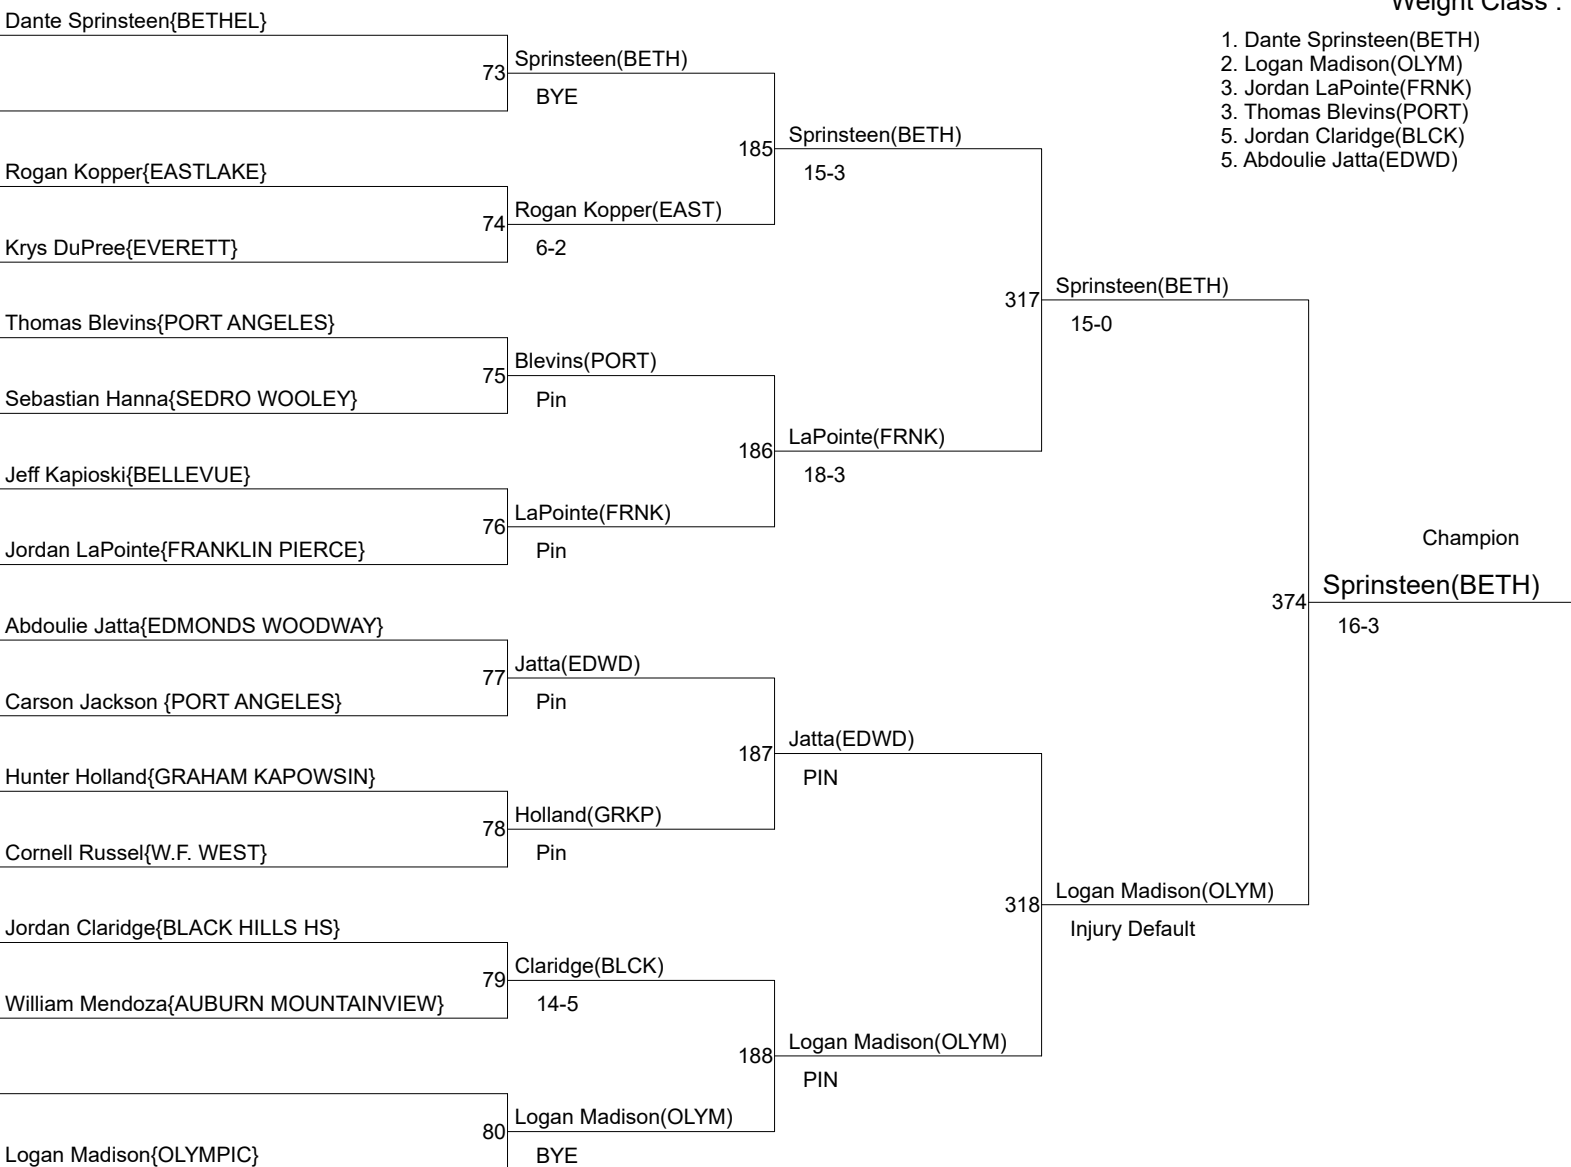

Weight Class : **160**

1. Josh Walker (BETH)
2. Ej Matagi (WFWE)
3. Patrick Alvarado (BLCK)
3. Gavyn Potteiger (FRNK)
5. Roman Savchuk (MARN)
5. Caleb Joslin (PORT)

King of the Hills

Weight Class : **170**