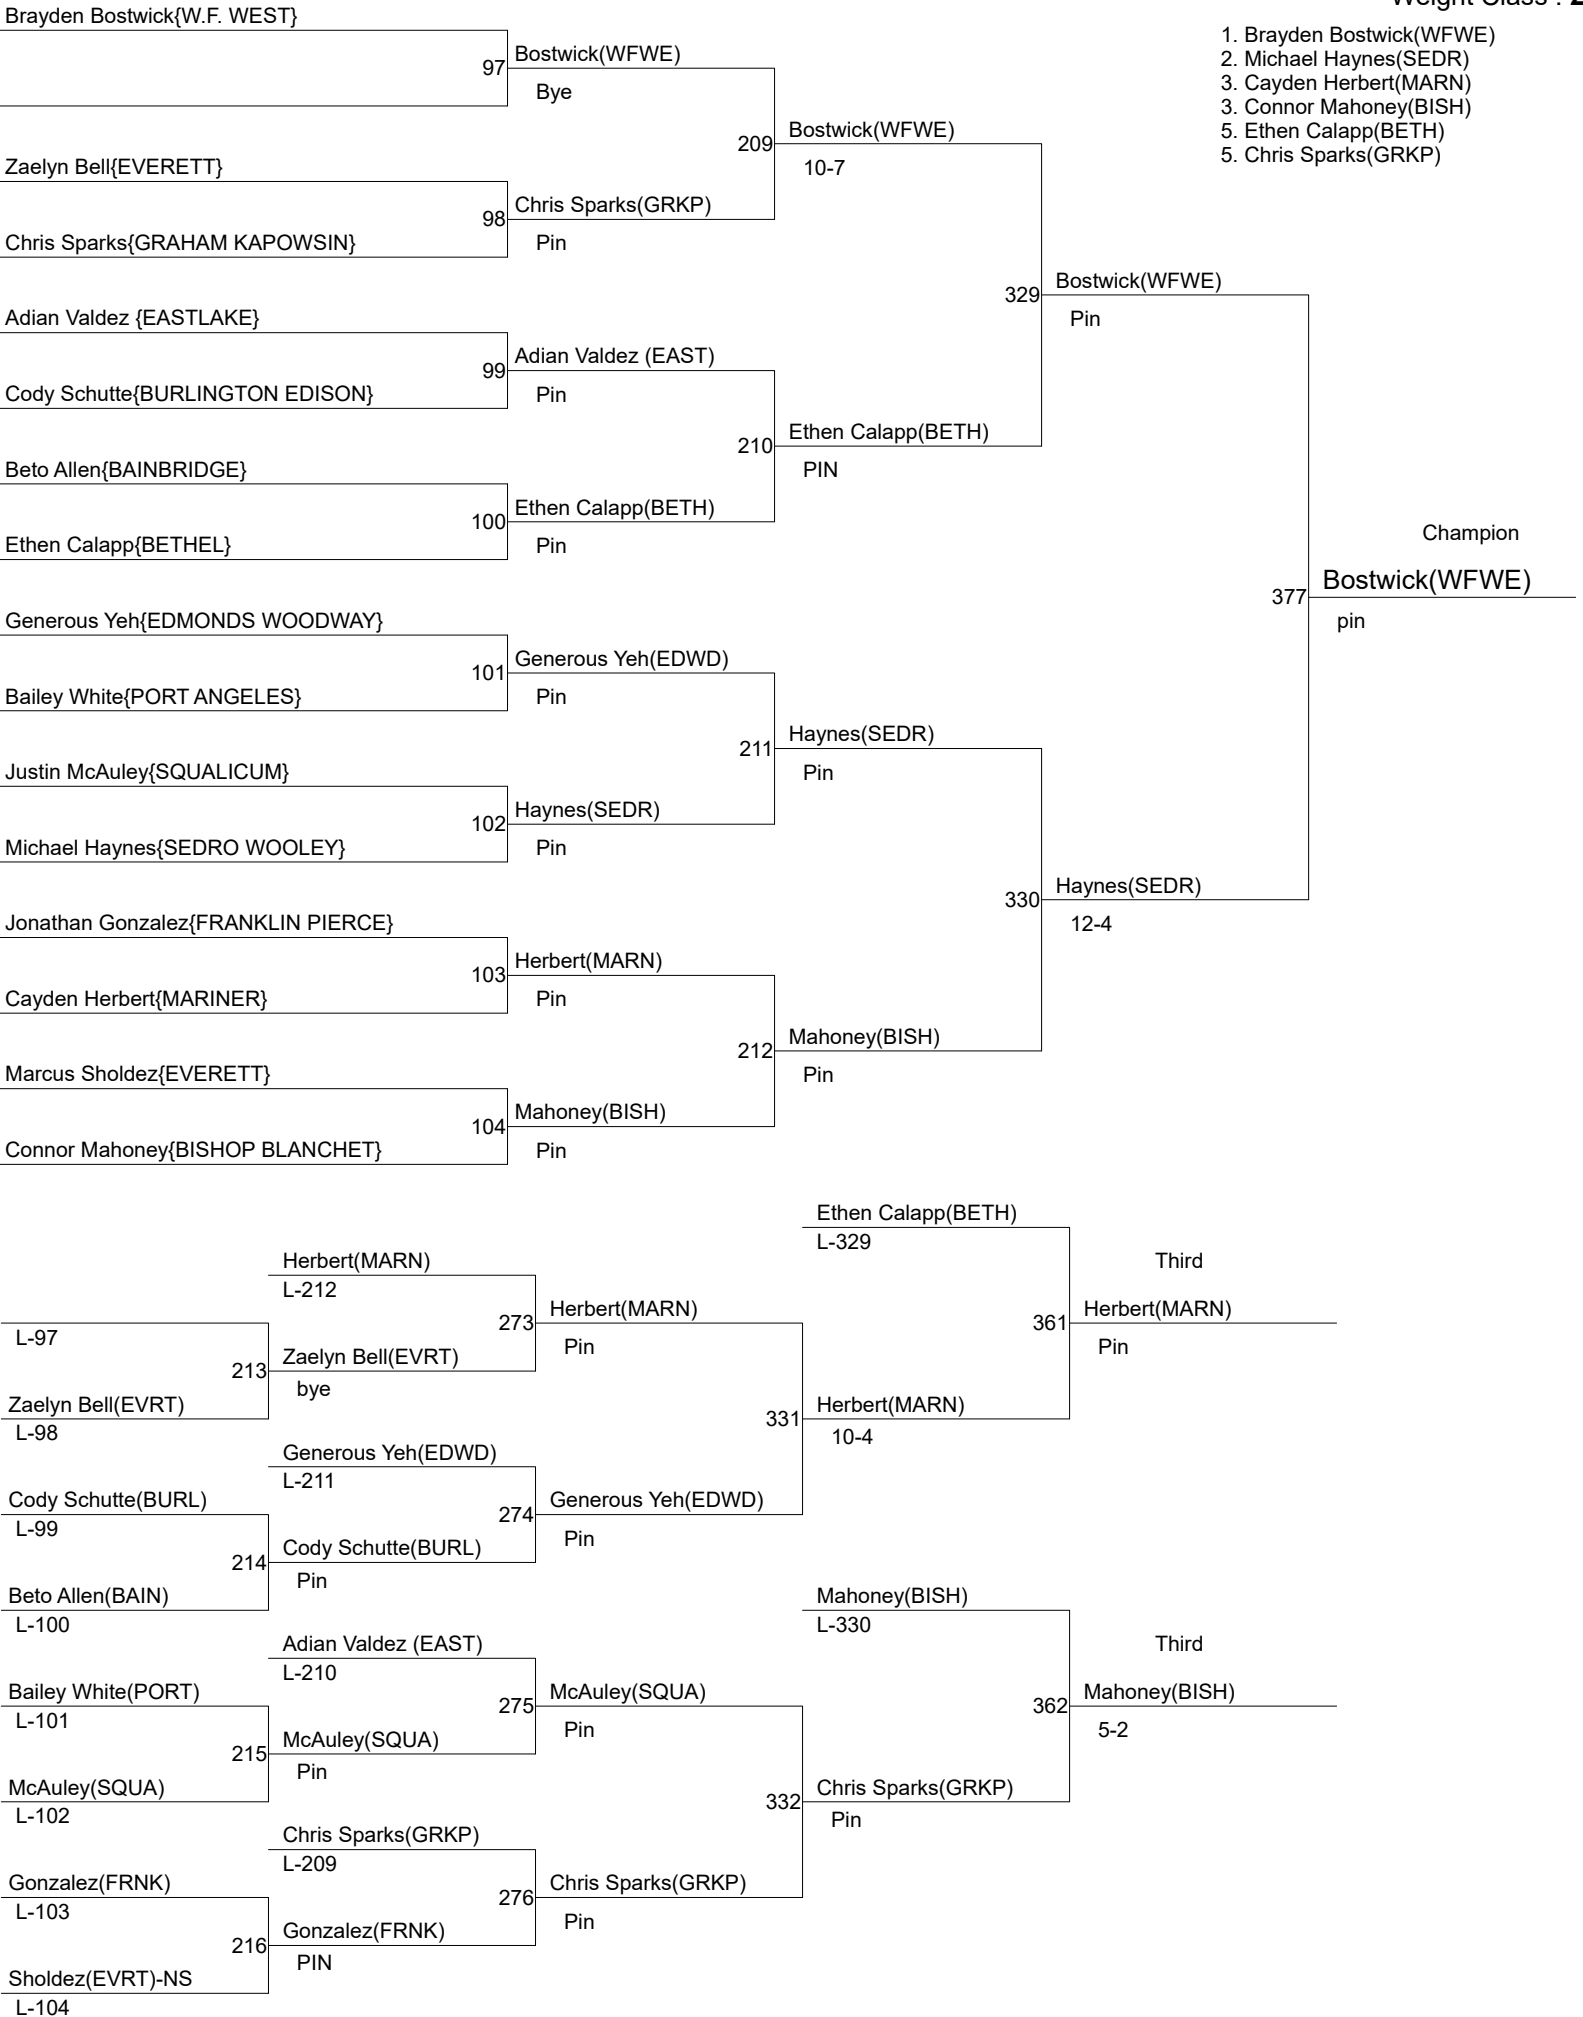

King of the Hills

Weight Class : **220**

1. Brayden Bostwick(WFWE)
2. Michael Haynes(SEDRO)
3. Cayden Herbert(MARN)
3. Connor Mahoney(BISH)
5. Ethen Calapp(BETH)
5. Chris Sparks(GRKP)