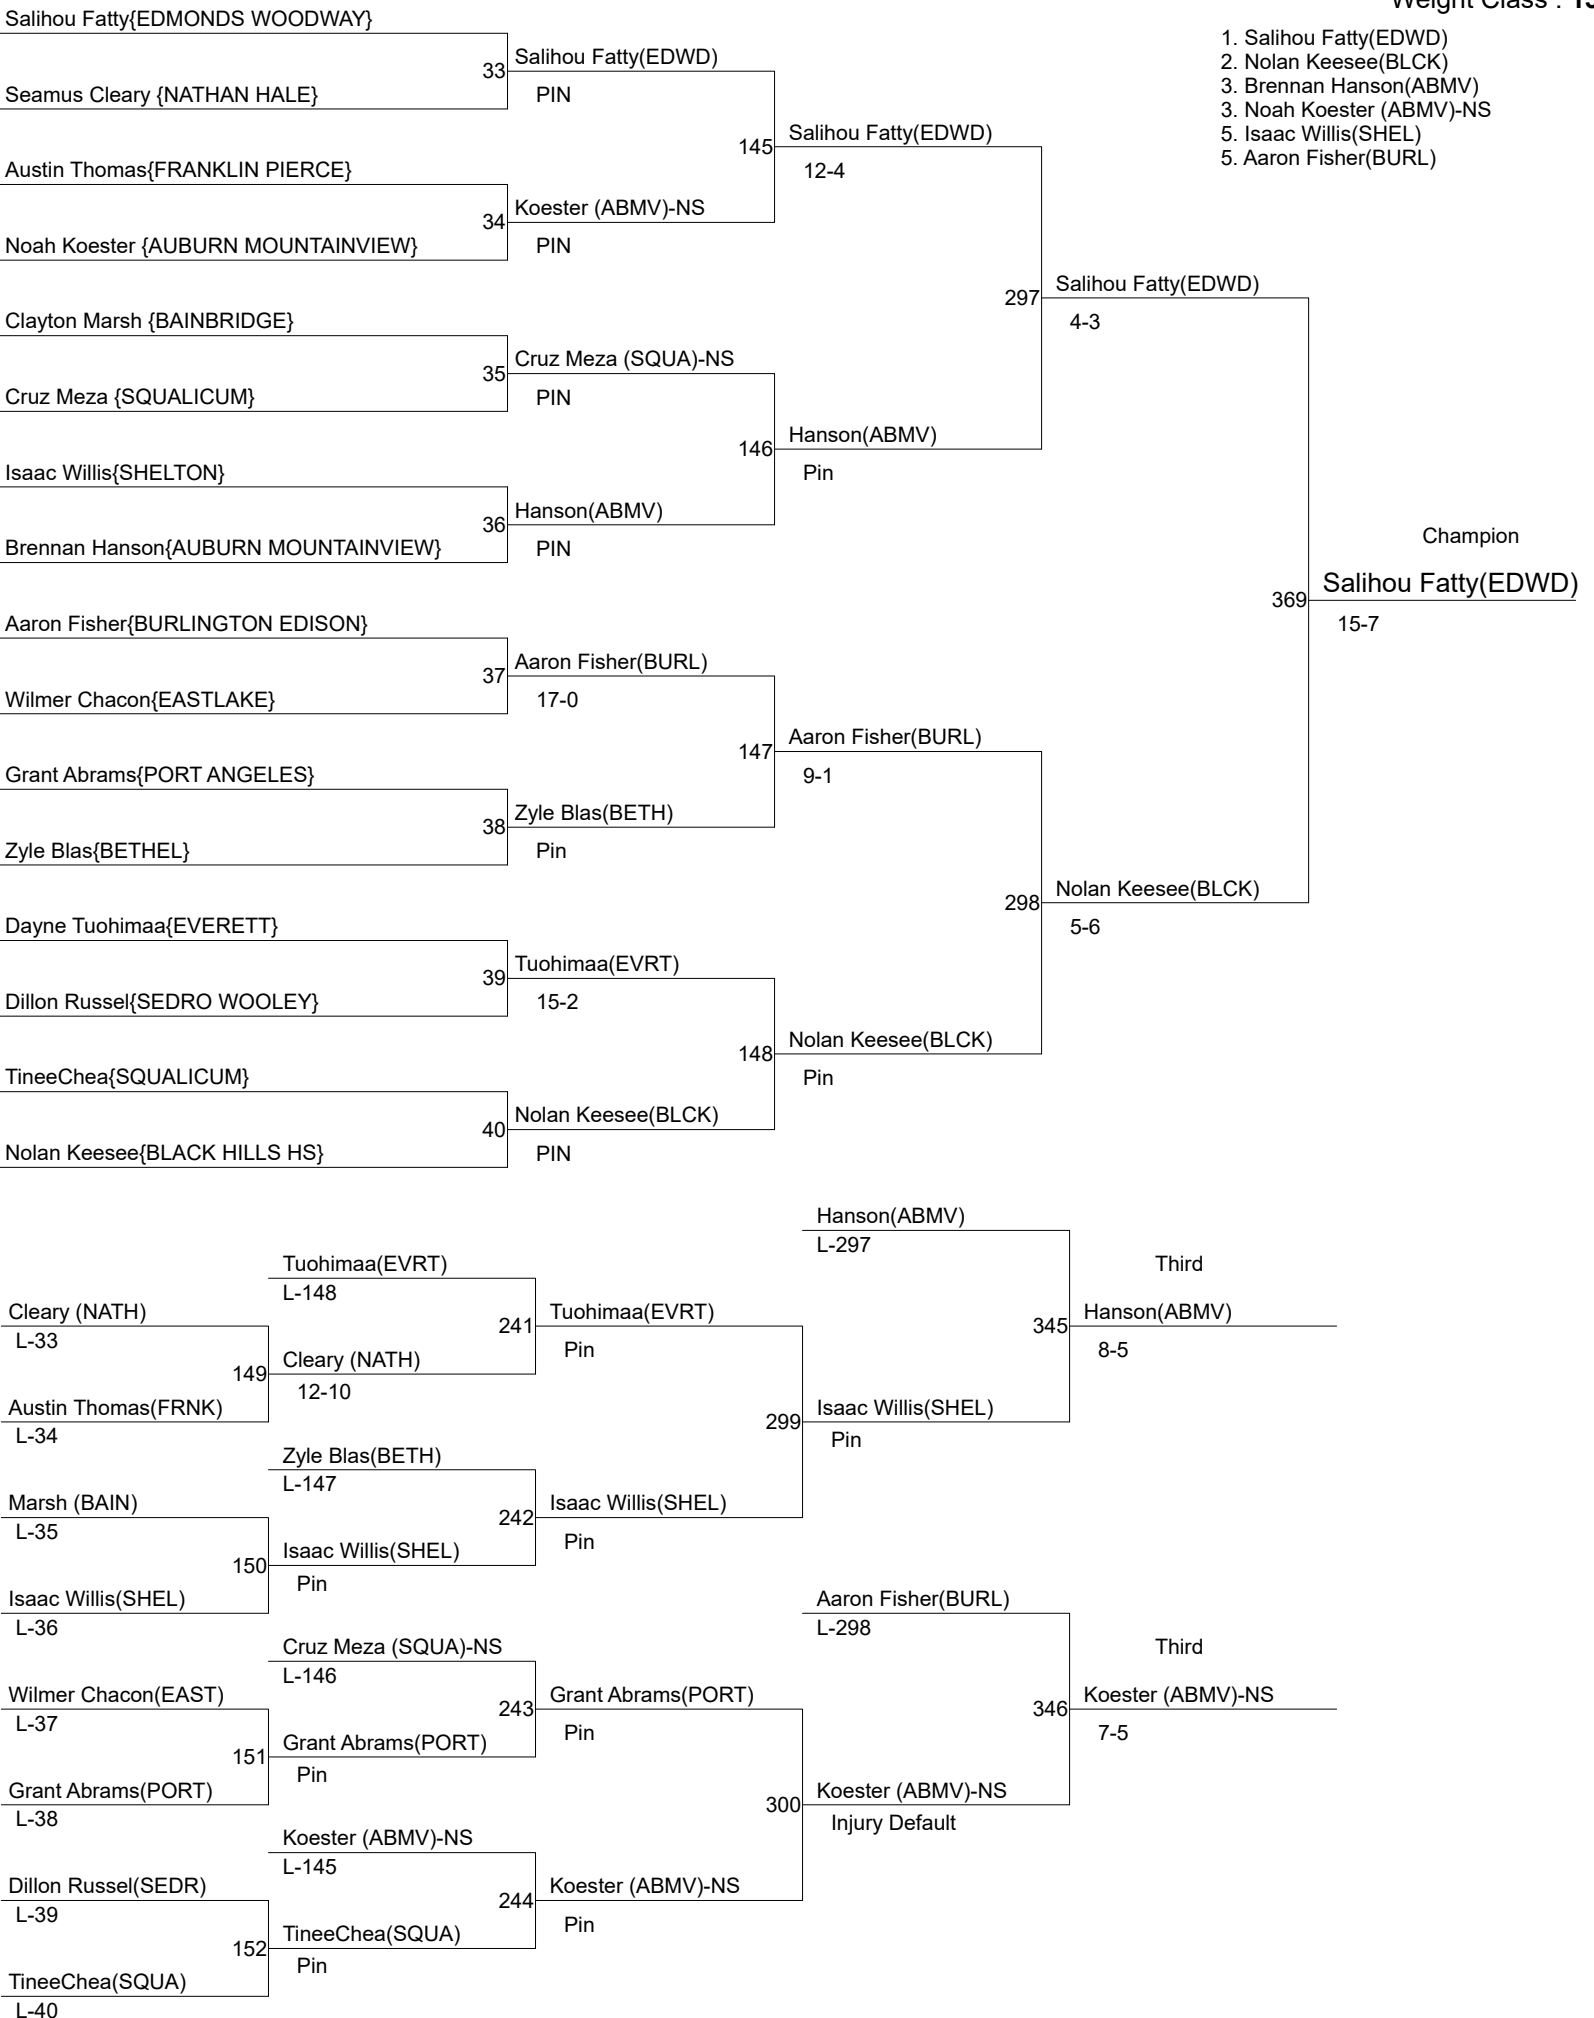

King of the Hills

Weight Class : **106**

King of the Hills

Weight Class : **113**

King of the Hills

Weight Class : **126**

1. Ty Peth(BURL)
2. Zachariah Gomez(BISH)
3. Will Alexander(WFWE)
3. Devyn Sweem(BETH)
5. Ellis Carlson(EDWD)
5. Joseph Smurphat(GRKP)

King of the Hills

Weight Class : **132**

King of the Hills

Weight Class : **138**

King of the Hills

Weight Class : **145**

1. Brahm Trujillo(ABMV)
2. Quincy Osterlund(BETH)
3. Chad Simonson(GRKP)
3. Josh Giron(MARN)
5. Rudy Valdez(PORT)
5. Jacob Knowles (WFWE)

King of the Hills

Weight Class : **152**

1. Micheal Anderson(WFWFE)
2. Jason Moore(NATH)
3. Rowland Whited(MARN)
3. Rafael Castro-Vivanco(BURL)
5. Mathew Nolan(ABMV)
5. David Shaulis(BETH)

King of the Hills