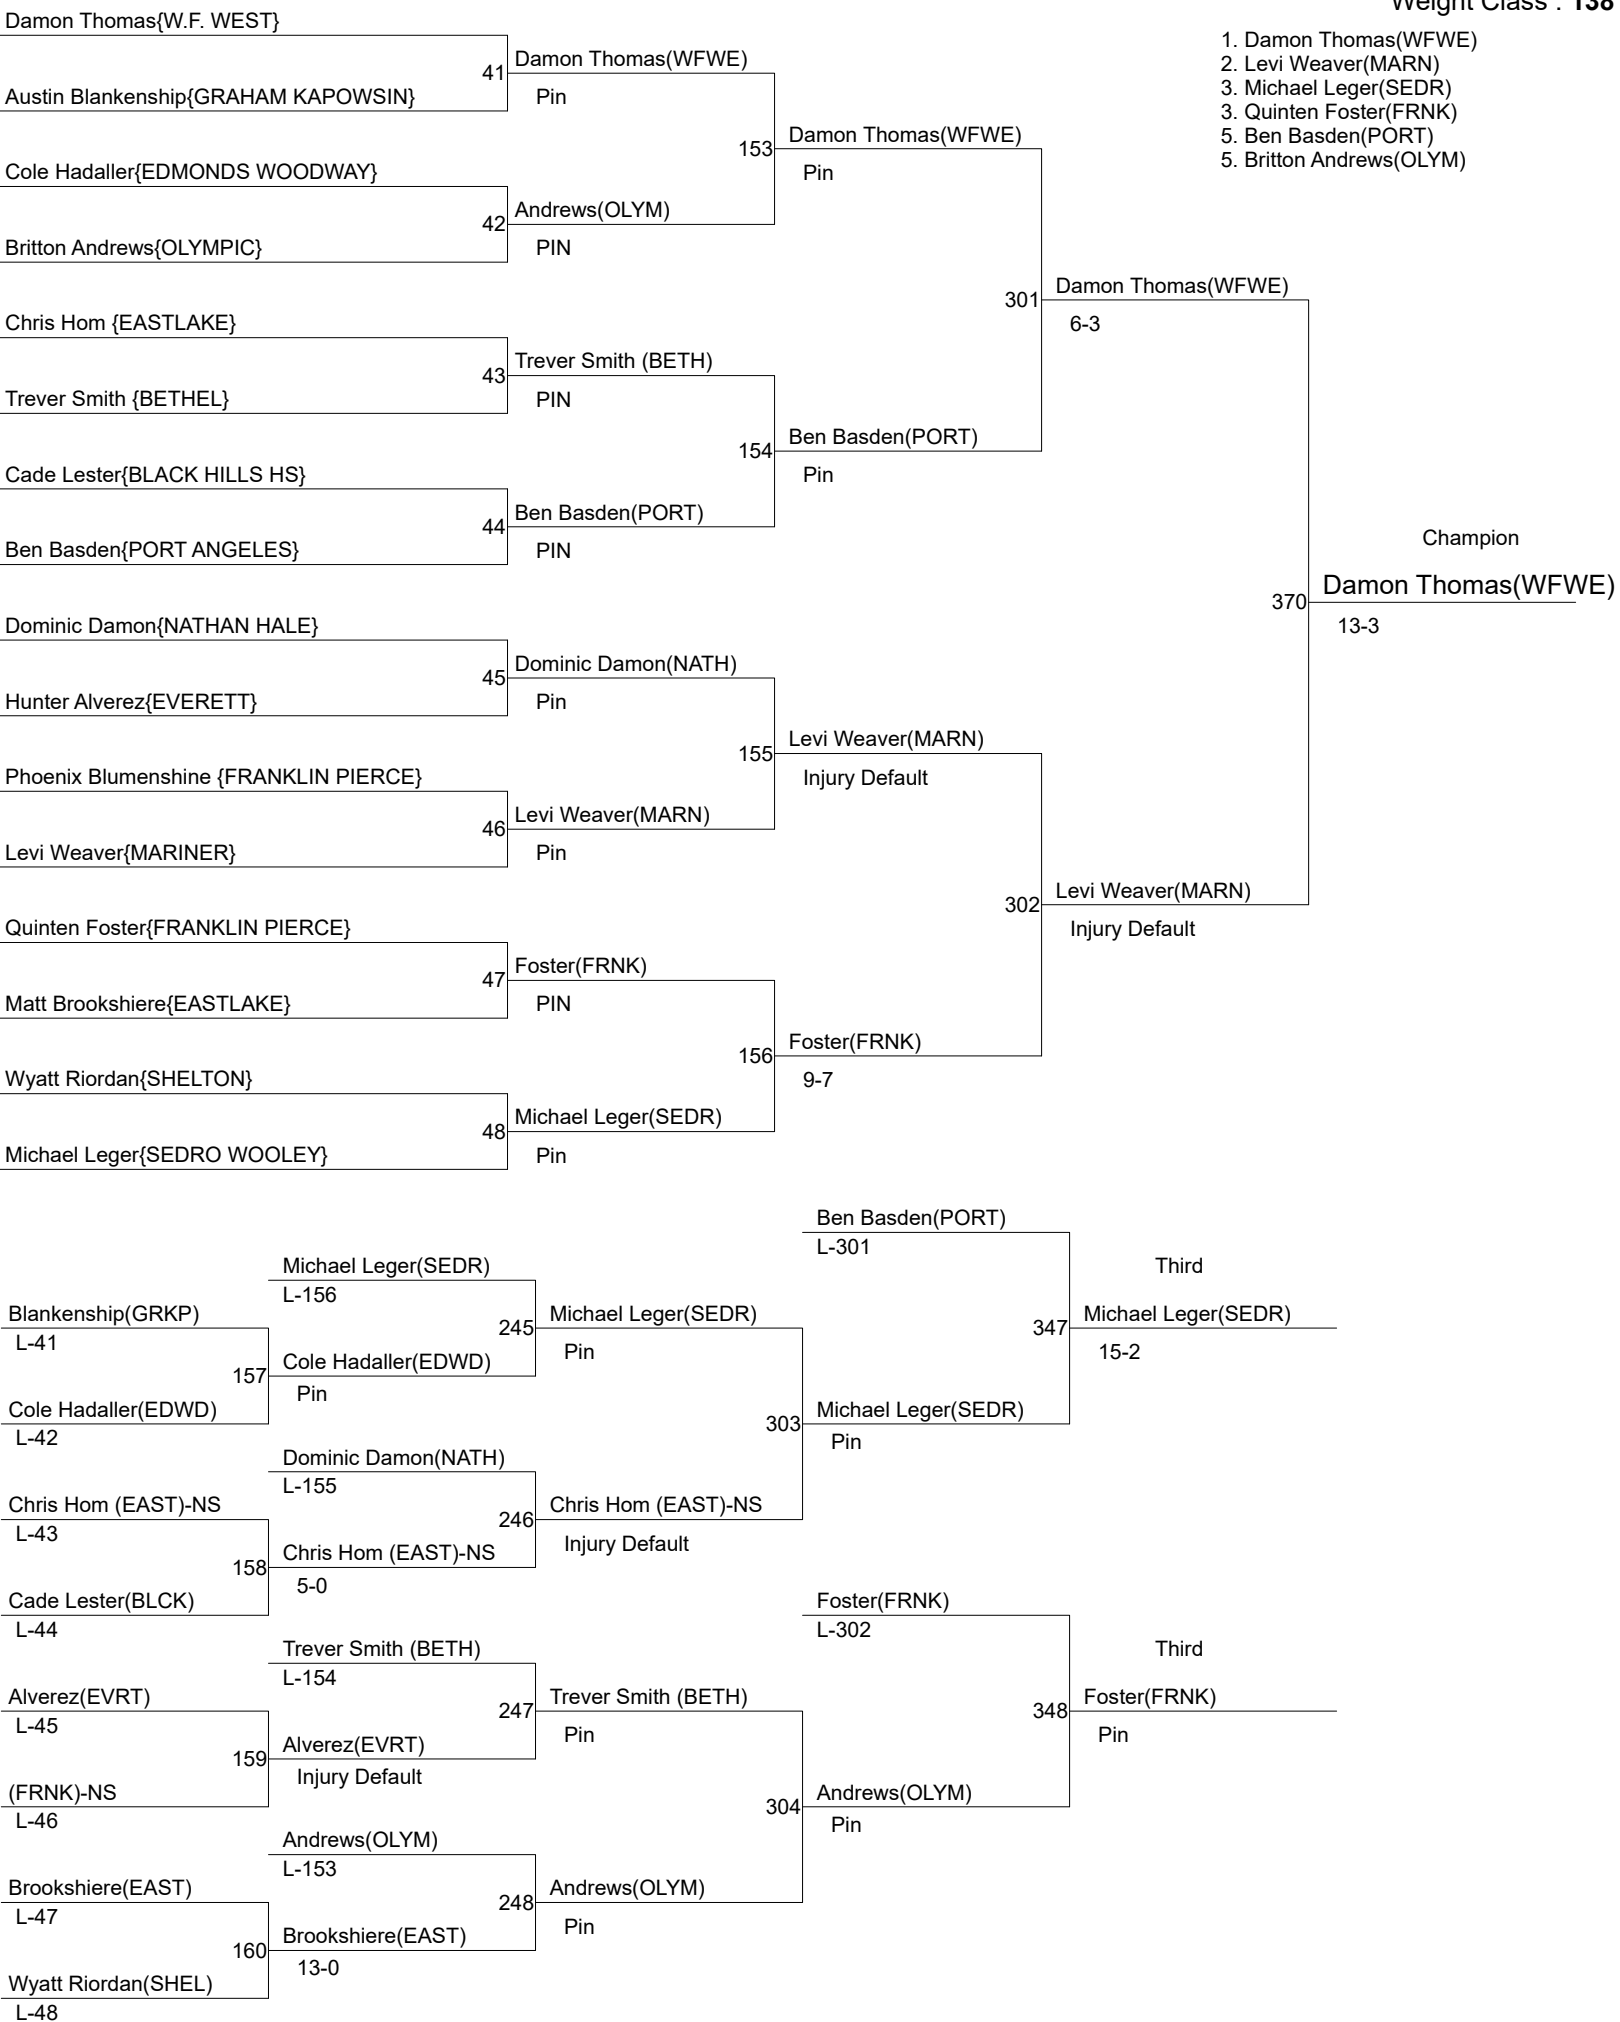

King of the Hills

Weight Class : **106**

King of the Hills

Weight Class : **113**

King of the Hills

Weight Class : **126**

1. Ty Peth(BURL)
2. Zachariah Gomez(BISH)
3. Will Alexander(WFWE)
3. Devyn Sweem(BETH)
5. Ellis Carlson(EDWD)
5. Joseph Smurphat(GRKP)

King of the Hills

Weight Class : **132**

King of the Hills

Weight Class : **138**

King of the Hills

Weight Class : **145**

1. Brahm Trujillo(ABMV)
2. Quincy Osterlund(BETH)
3. Chad Simonson(GRKP)
3. Josh Giron(MARN)
5. Rudy Valdez(PORT)
5. Jacob Knowles (WFWE)

King of the Hills

Weight Class : **152**

1. Micheal Anderson(WFWFE)
2. Jason Moore(NATH)
3. Rowland Whited(MARN)
3. Rafael Castro-Vivanco(BURL)
5. Mathew Nolan(ABMV)
5. David Shaulis(BETH)

King of the Hills