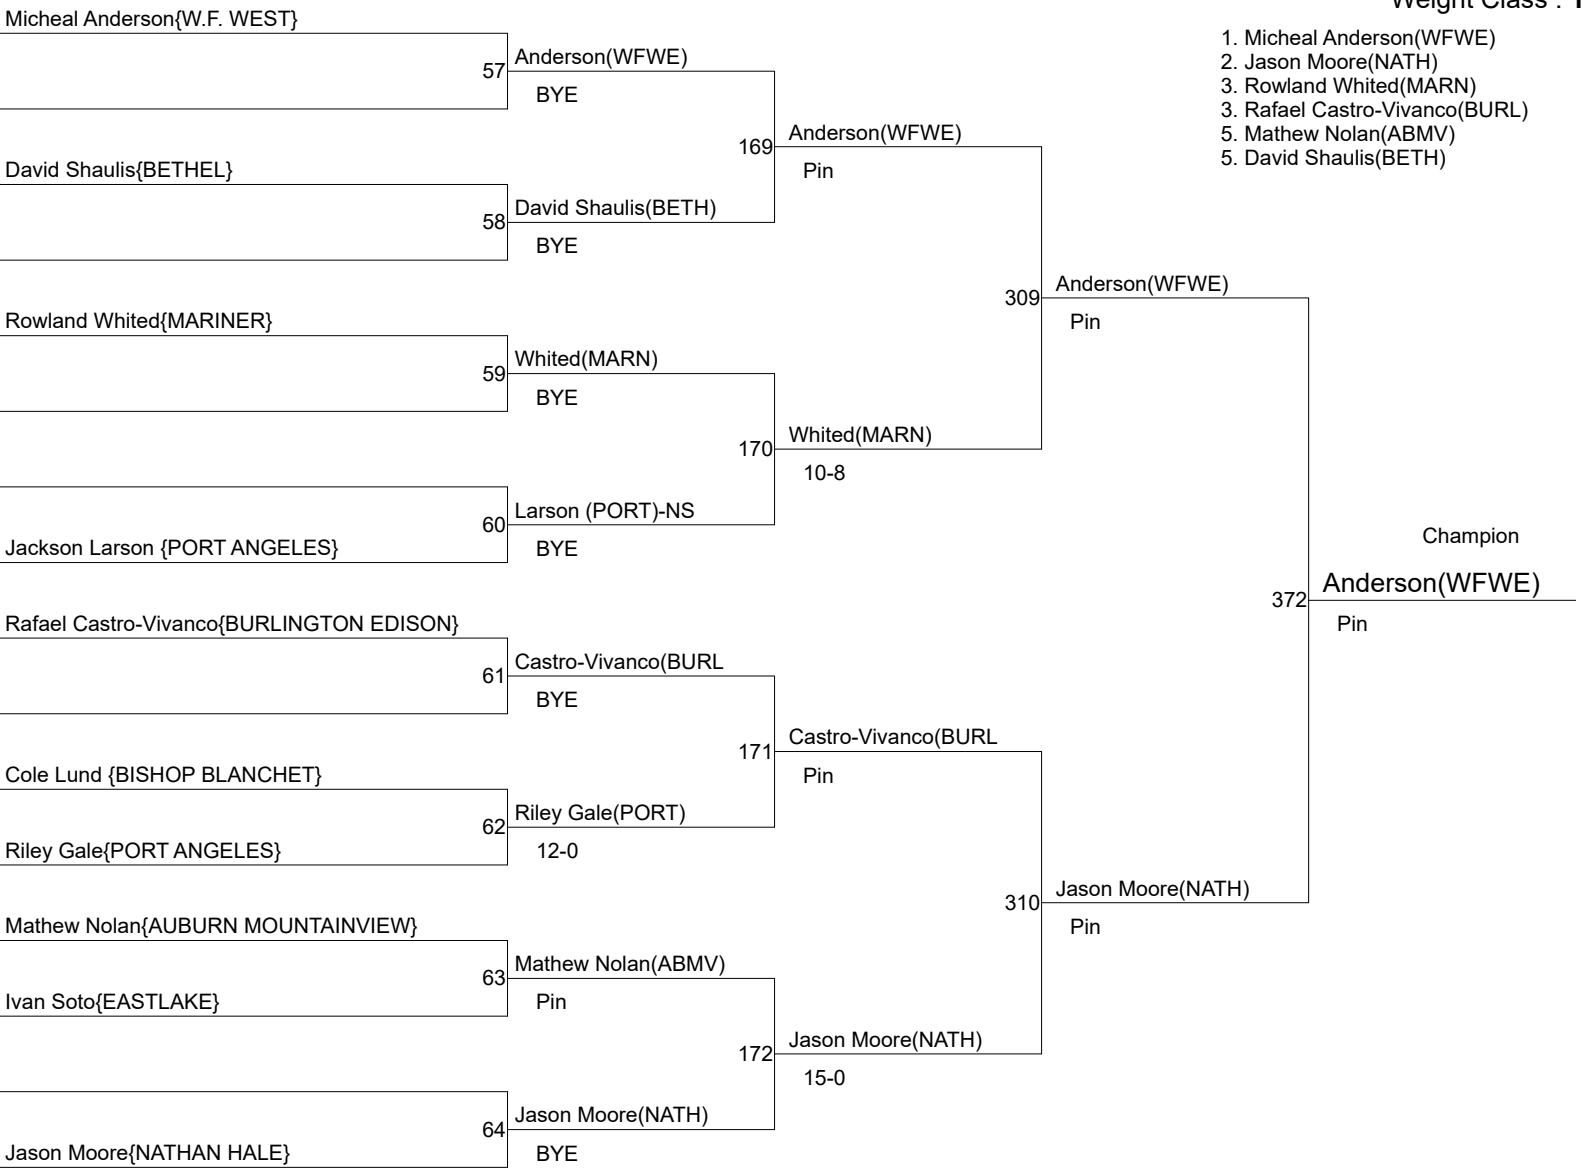

King of the Hills

Weight Class : **106**

King of the Hills

Weight Class : **113**

King of the Hills

Weight Class : **126**

1. Ty Peth(BURL)
2. Zachariah Gomez(BISH)
3. Will Alexander(WFWE)
3. Devyn Sweem(BETH)
5. Ellis Carlson(EDWD)
5. Joseph Smurphat(GRKP)

King of the Hills

Weight Class : **132**

King of the Hills

Weight Class : **138**

King of the Hills

Weight Class : **145**

1. Brahm Trujillo(ABMV)
2. Quincy Osterlund(BETH)
3. Chad Simonson(GRKP)
3. Josh Giron(MARN)
5. Rudy Valdez(PORT)
5. Jacob Knowles (WFWE)

King of the Hills

Weight Class : **152**

1. Micheal Anderson(WFWFE)
2. Jason Moore(NATH)
3. Rowland Whited(MARN)
3. Rafael Castro-Vivanco(BURL)
5. Mathew Nolan(ABMV)
5. David Shaulis(BETH)

King of the Hills