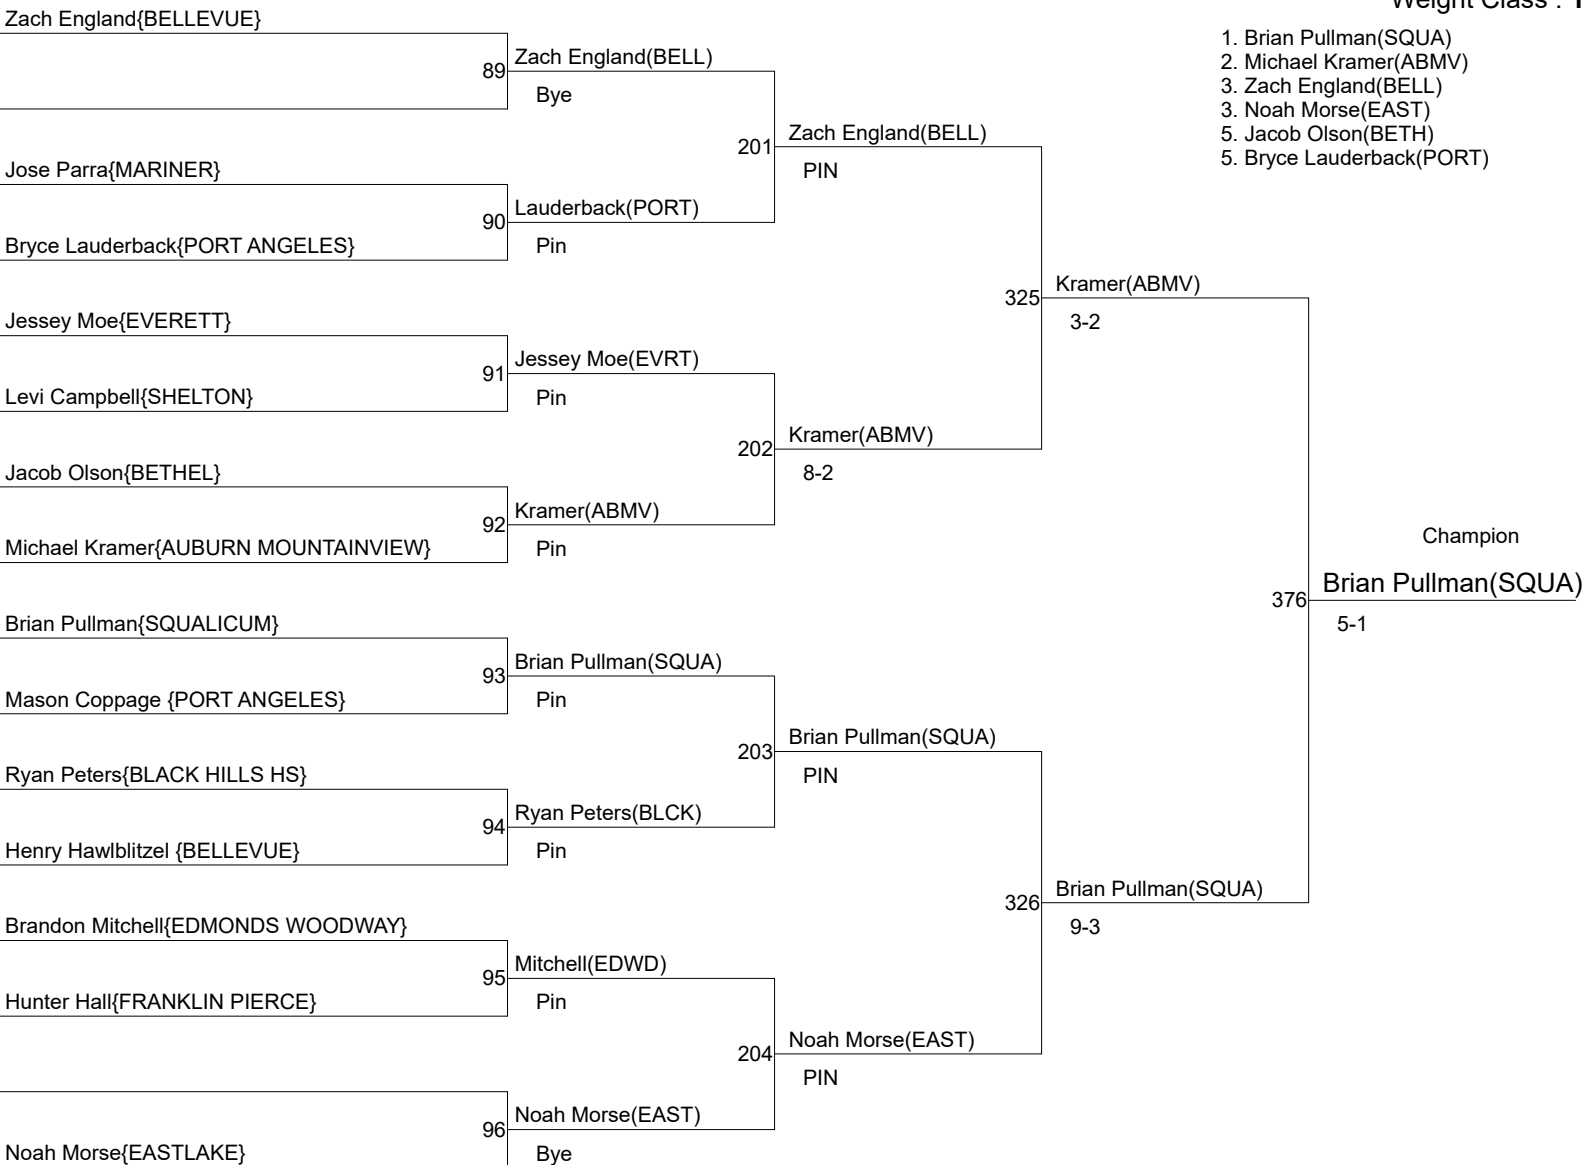

King of the Hills

Weight Class : **195**

1. Brian Pullman(SQUA)
2. Michael Kramer(ABMV)
3. Zach England(BELL)
3. Noah Morse(EAST)
5. Jacob Olson(BETH)
5. Bryce Lauderback(PORT)