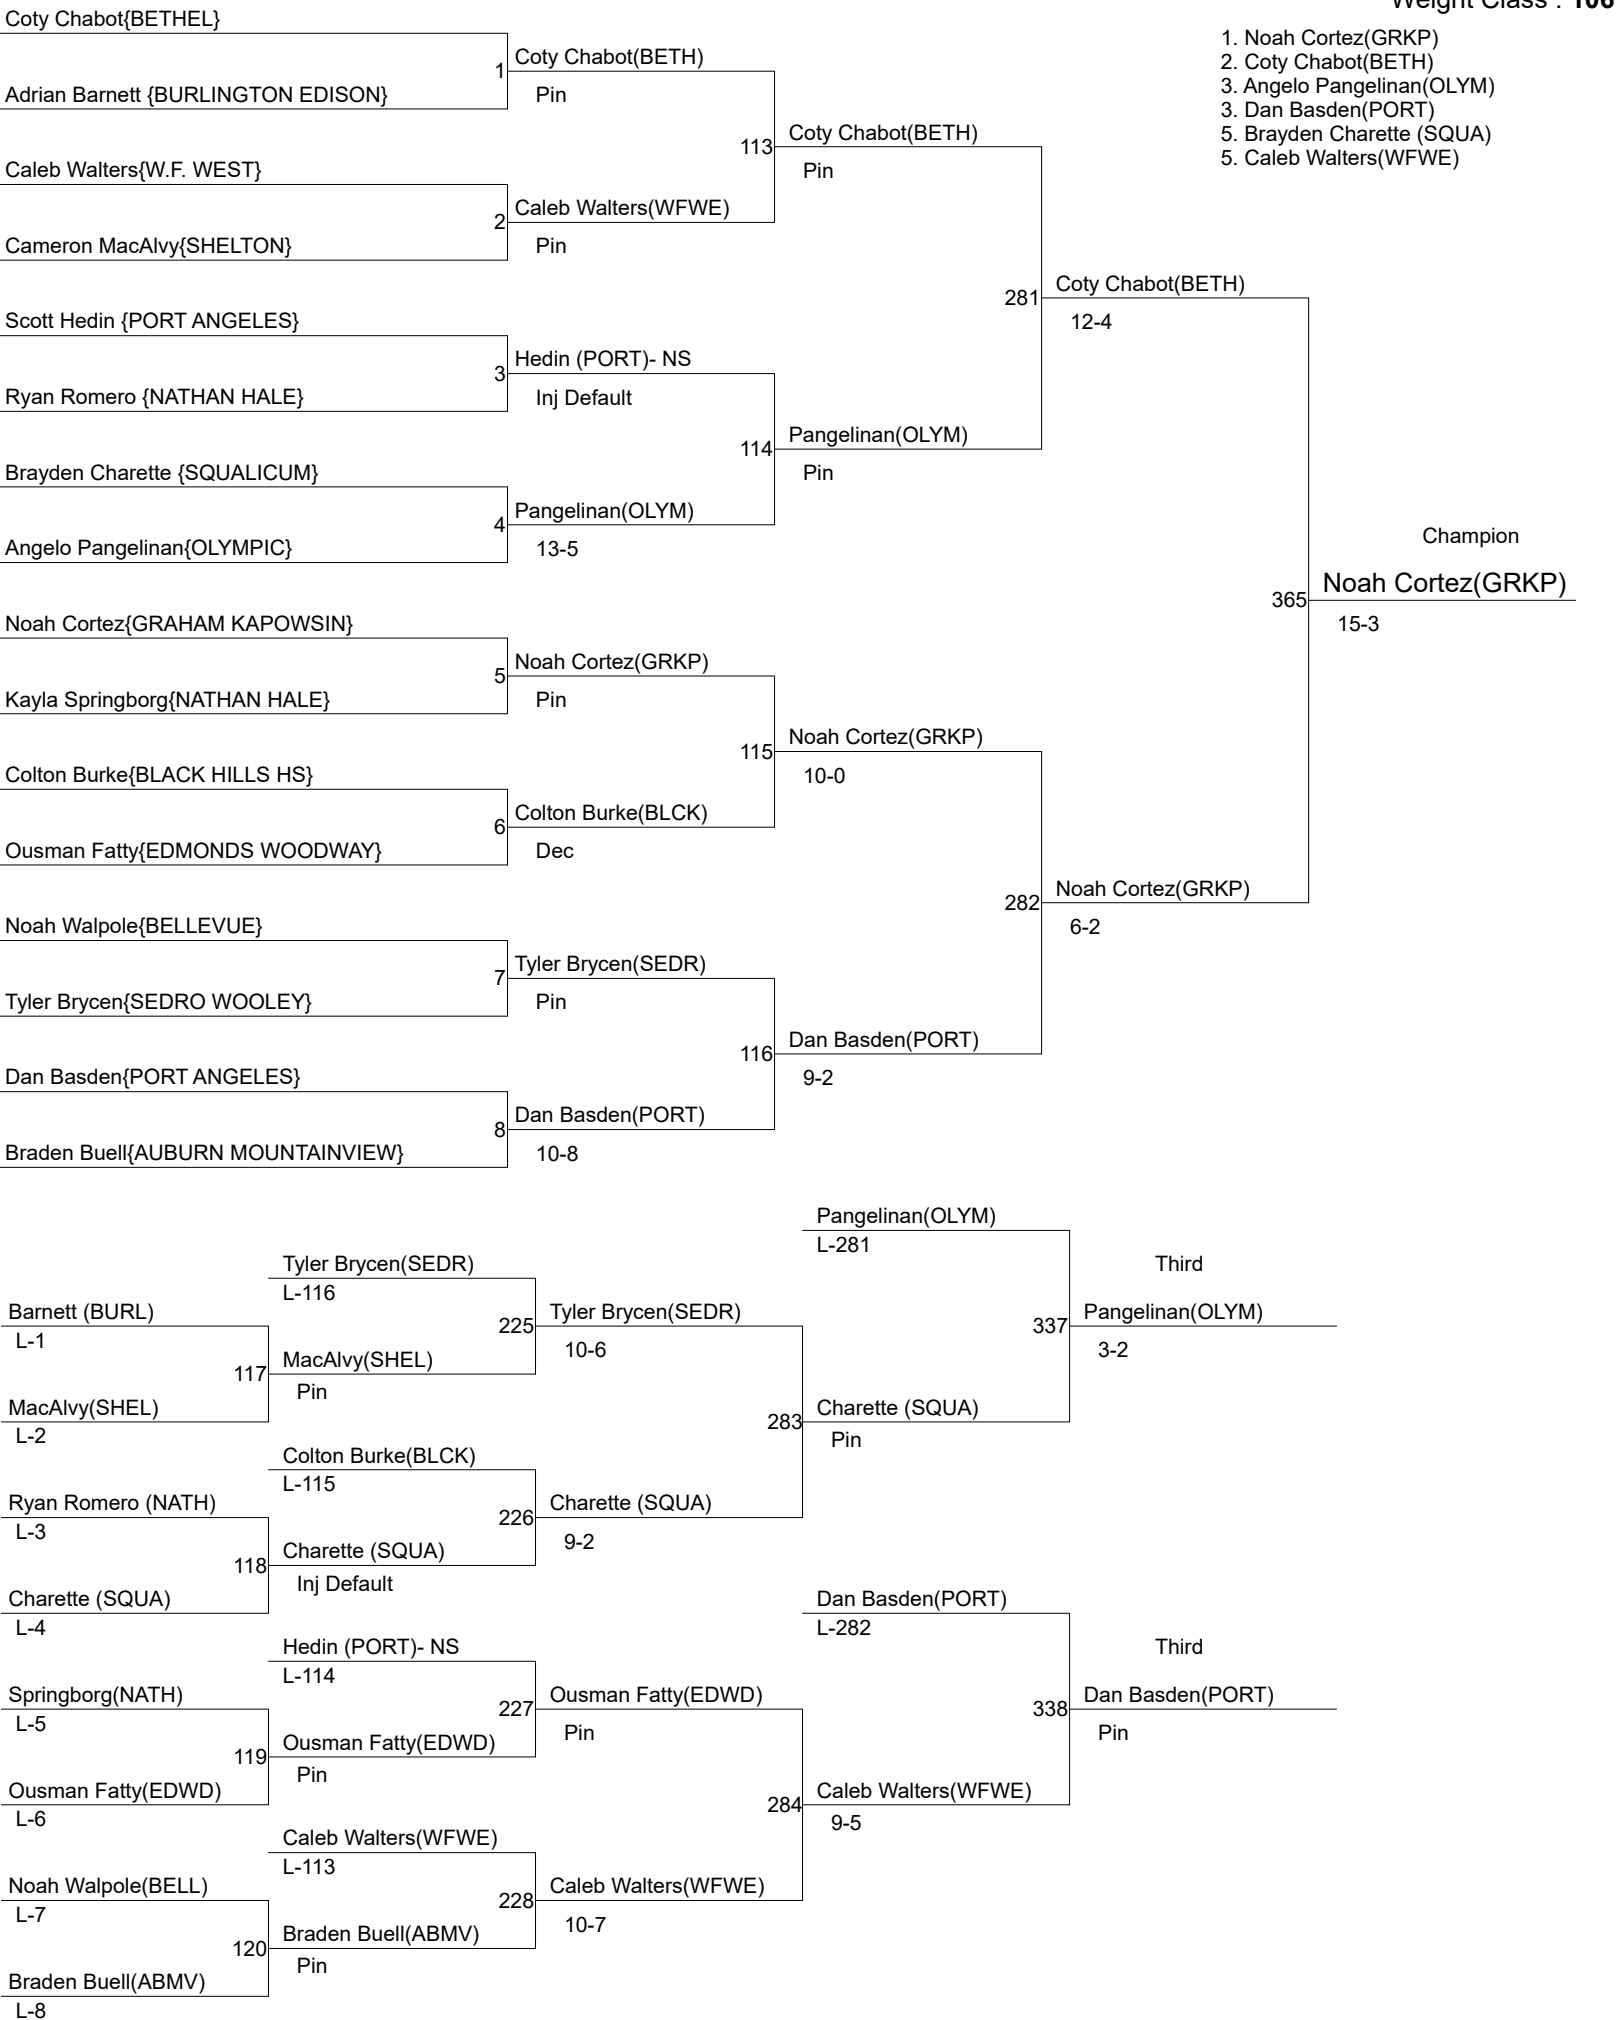

King of the Hills

Weight Class : **106**

King of the Hills

Weight Class : **113**

King of the Hills

Weight Class : **126**

1. Ty Peth(BURL)
2. Zachariah Gomez(BISH)
3. Will Alexander(WFWE)
3. Devyn Sweem(BETH)
5. Ellis Carlson(EDWD)
5. Joseph Smurphat(GRKP)

King of the Hills

Weight Class : **132**

King of the Hills

Weight Class : **138**

King of the Hills

Weight Class : **145**

1. Brahm Trujillo(ABMV)
2. Quincy Osterlund(BETH)
3. Chad Simonson(GRKP)
3. Josh Giron(MARN)
5. Rudy Valdez(PORT)
5. Jacob Knowles (WFWE)

King of the Hills

Weight Class : **152**

1. Micheal Anderson(WFWFE)
2. Jason Moore(NATH)
3. Rowland Whited(MARN)
3. Rafael Castro-Vivanco(BURL)
5. Mathew Nolan(ABMV)
5. David Shaulis(BETH)

King of the Hills