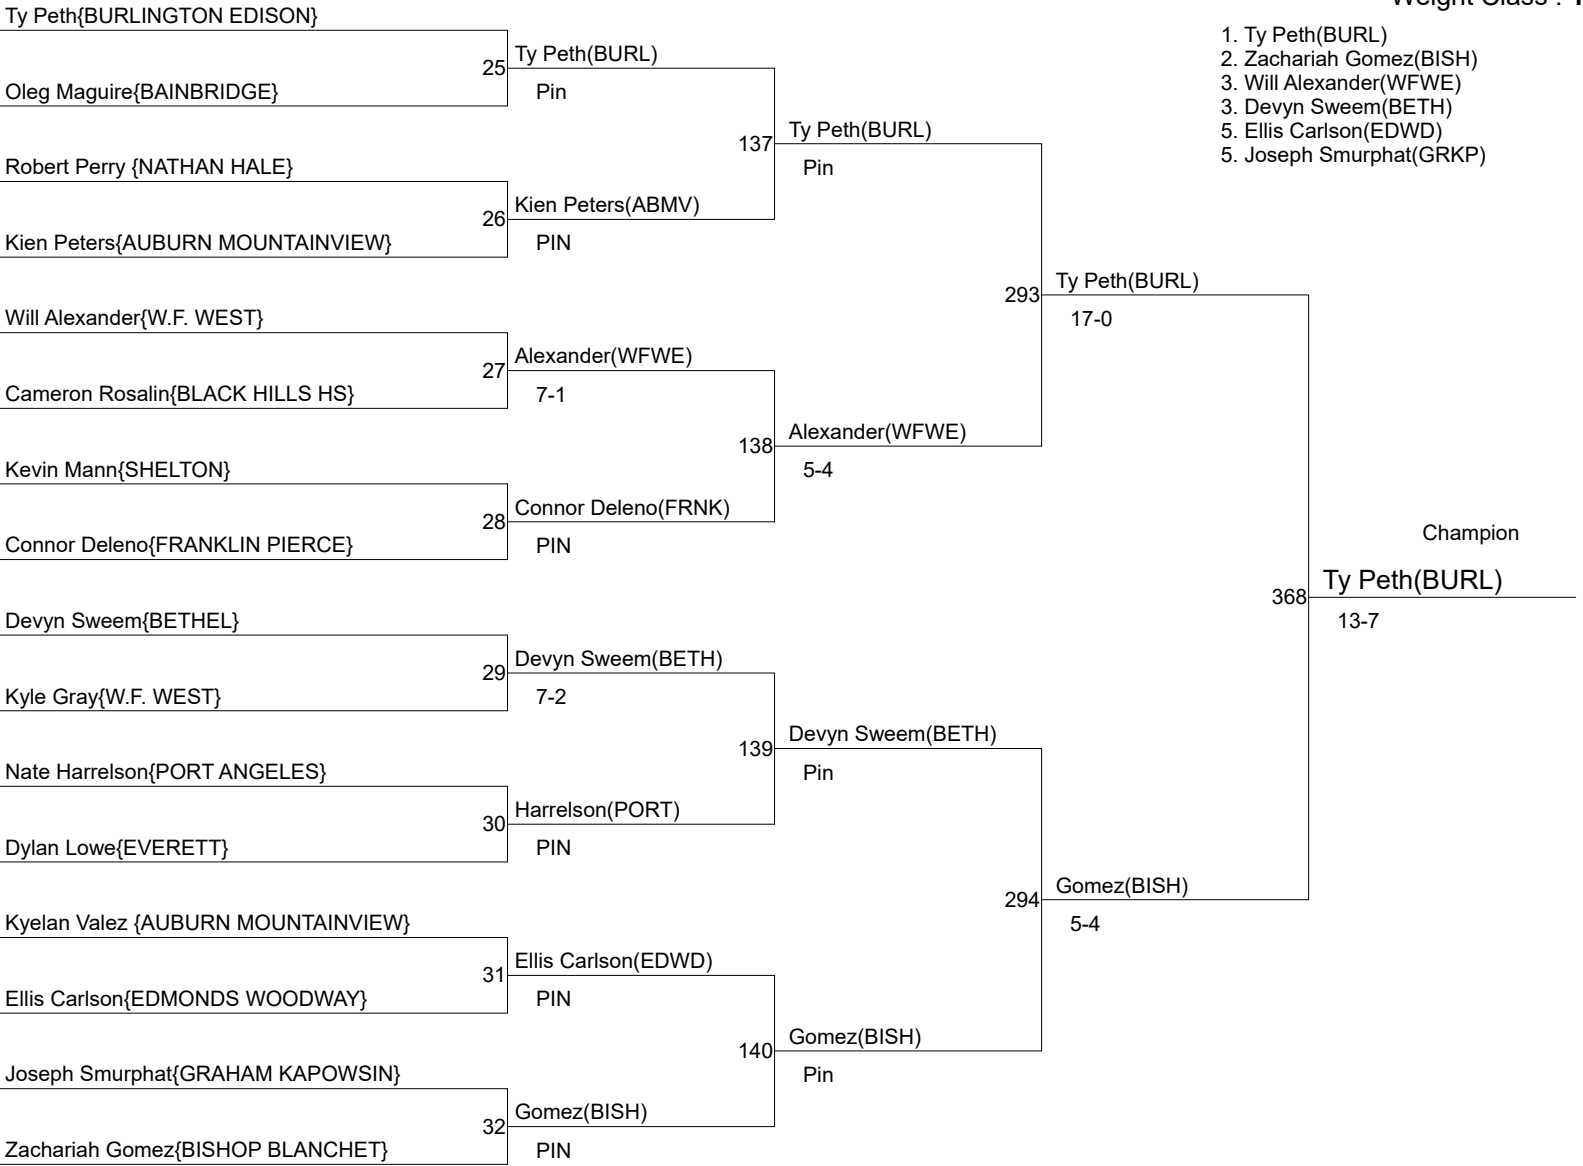

King of the Hills

Weight Class : **106**

King of the Hills

Weight Class : **113**

King of the Hills

Weight Class : **126**

1. Ty Peth(BURL)
2. Zachariah Gomez(BISH)
3. Will Alexander(WFWE)
3. Devyn Sweem(BETH)
5. Ellis Carlson(EDWD)
5. Joseph Smurphat(GRKP)

King of the Hills

Weight Class : **132**

King of the Hills

Weight Class : **138**

King of the Hills

Weight Class : **145**

1. Brahm Trujillo(ABMV)
2. Quincy Osterlund(BETH)
3. Chad Simonson(GRKP)
3. Josh Giron(MARN)
5. Rudy Valdez(PORT)
5. Jacob Knowles (WFWE)