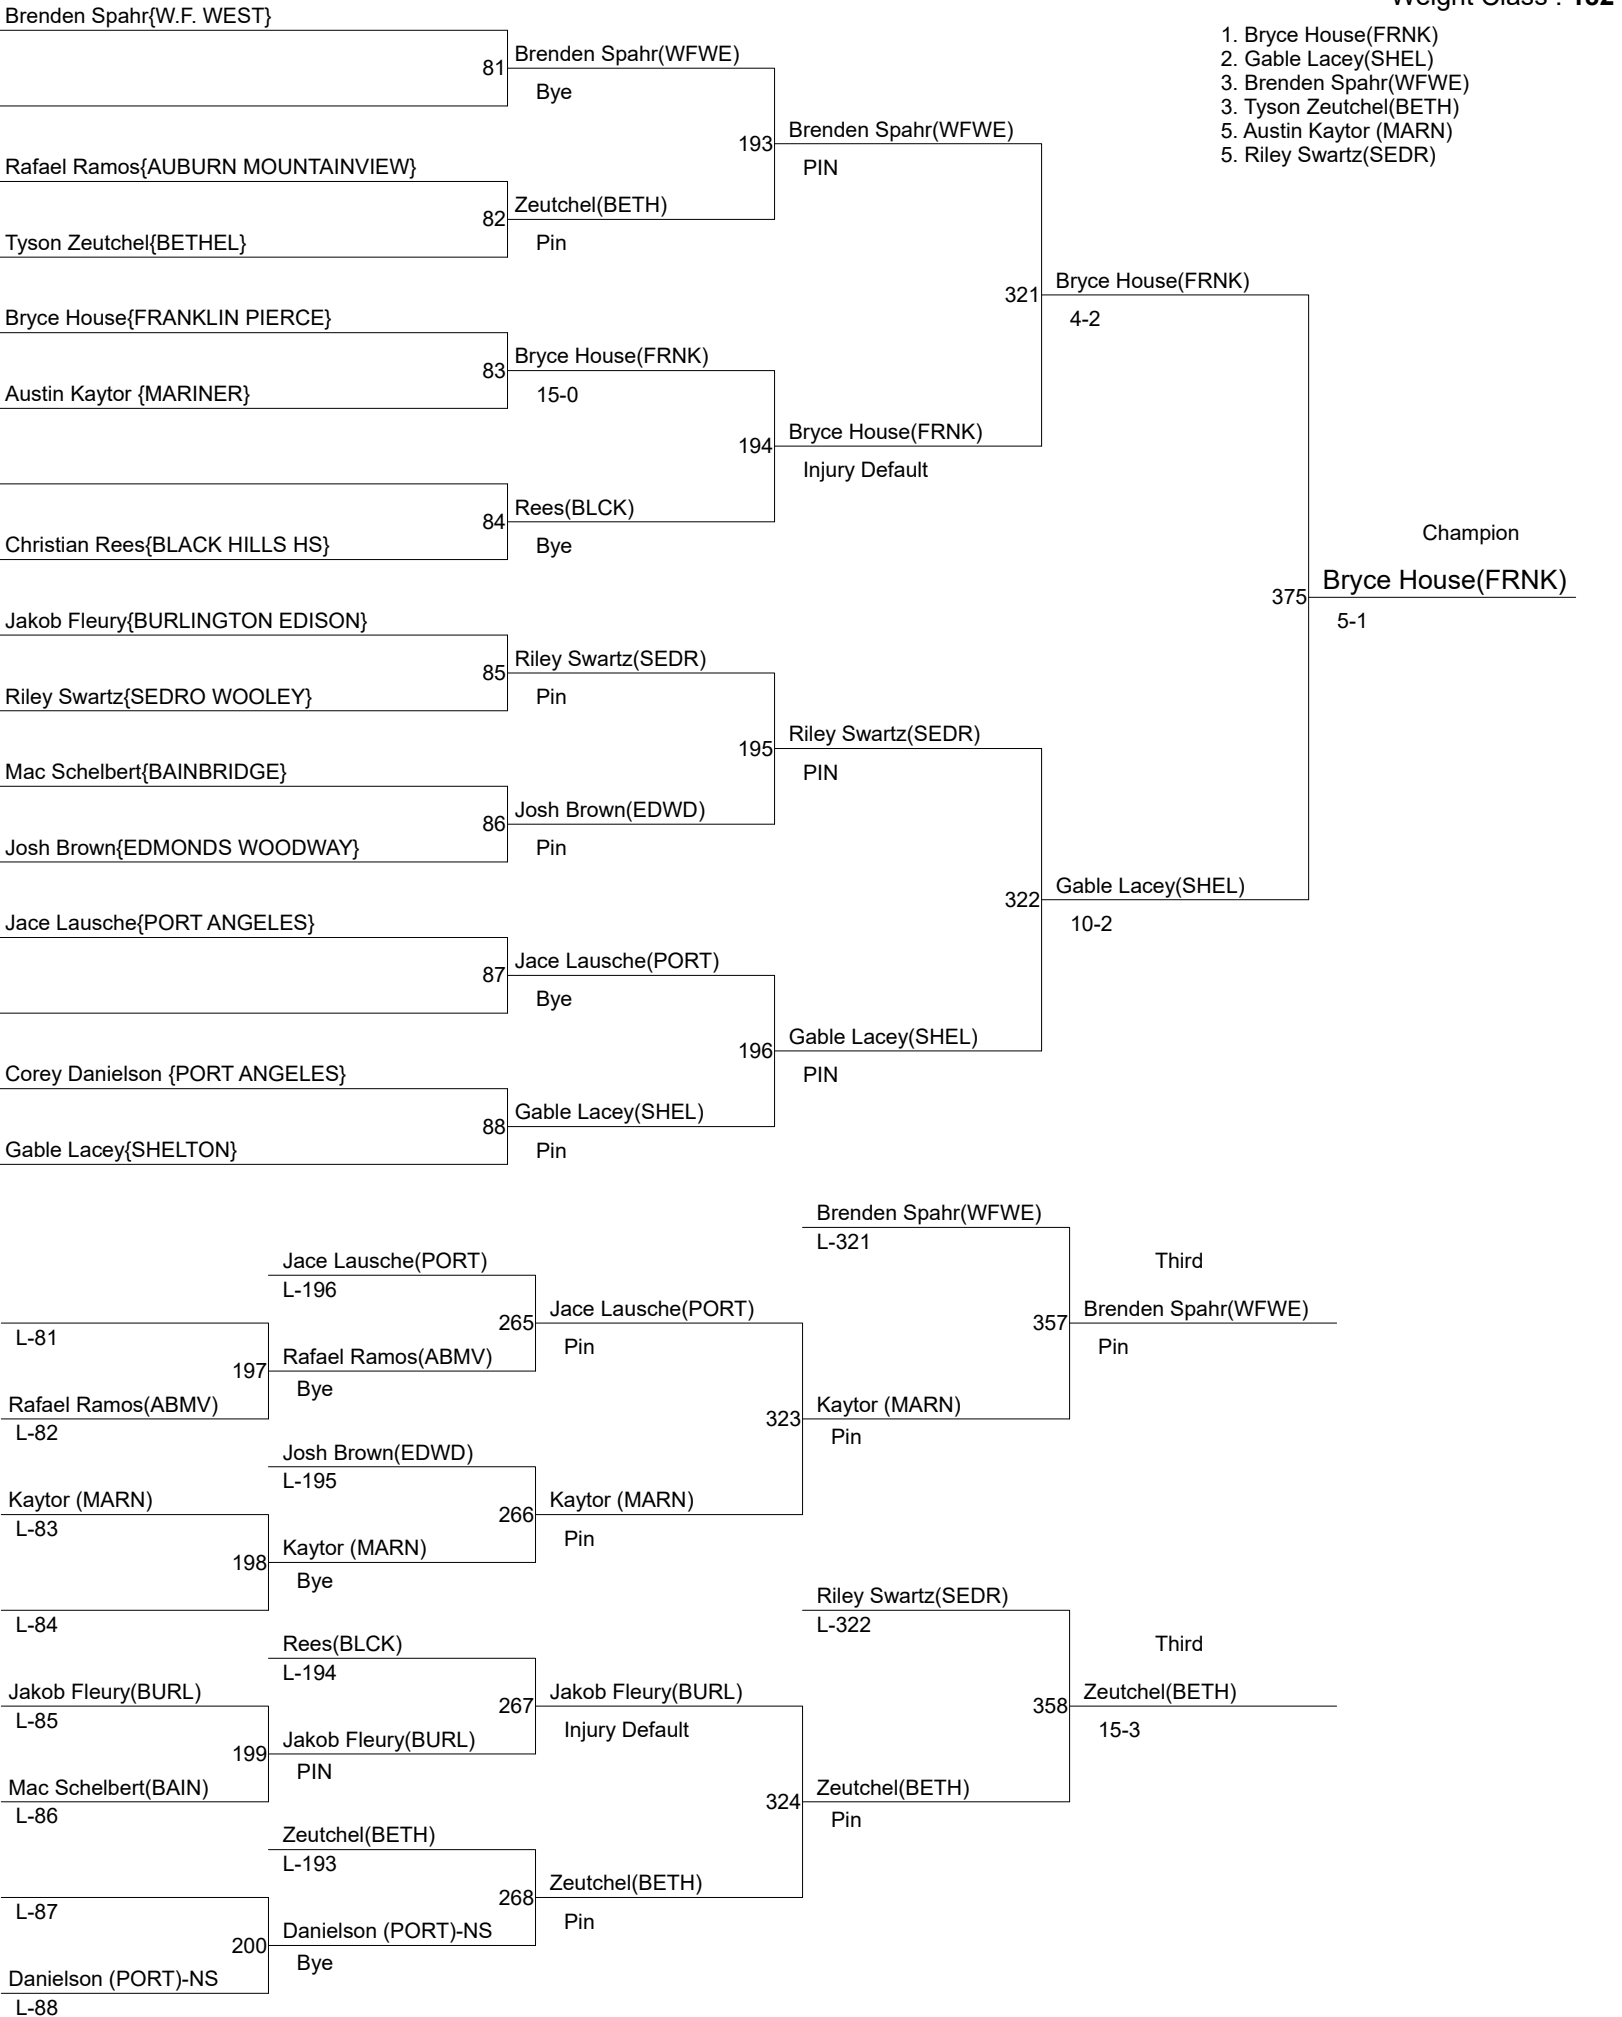

King of the Hills

Weight Class : **182**