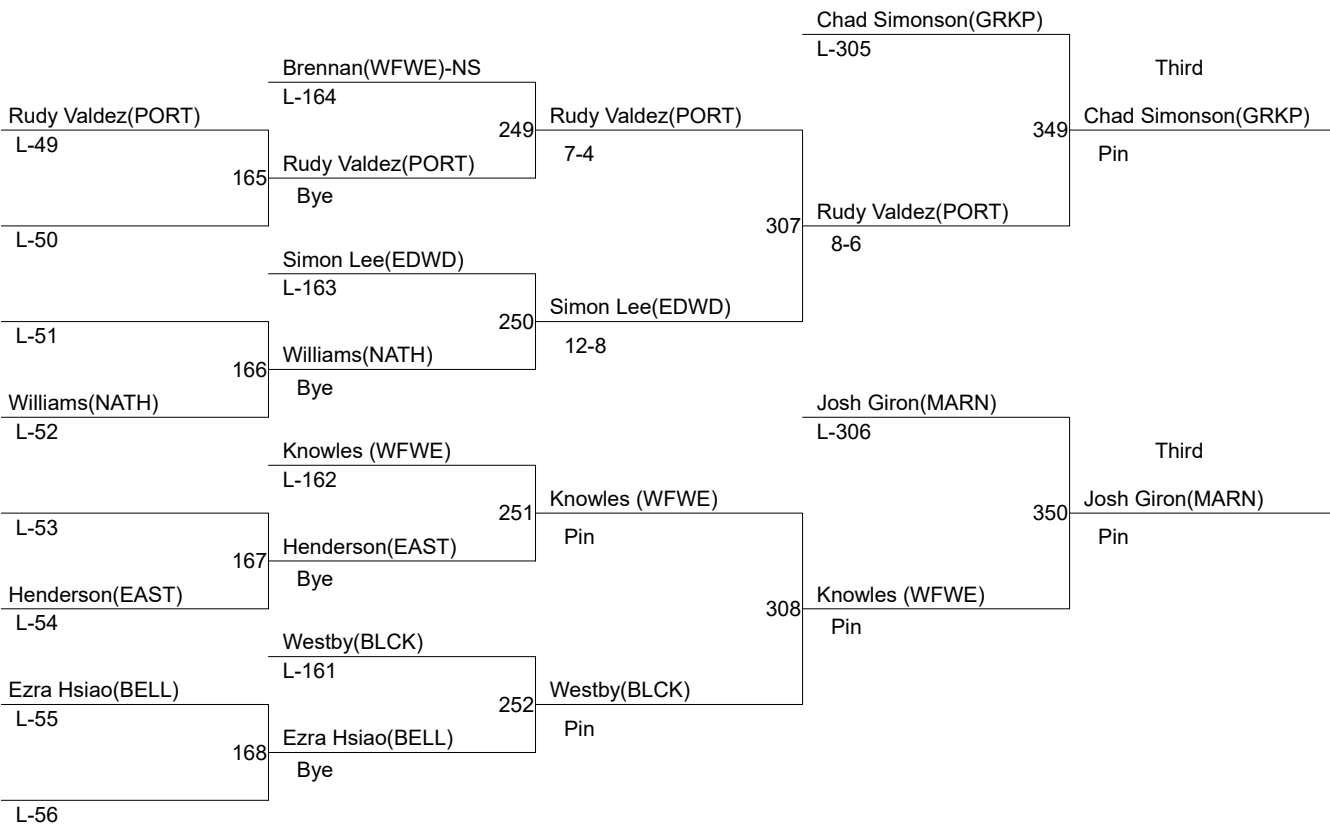

King of the Hills

Weight Class : **106**

King of the Hills

Weight Class : **113**

King of the Hills

Weight Class : **126**

1. Ty Peth(BURL)
2. Zachariah Gomez(BISH)
3. Will Alexander(WFWE)
3. Devyn Sweem(BETH)
5. Ellis Carlson(EDWD)
5. Joseph Smurphat(GRKP)

King of the Hills

Weight Class : **132**

King of the Hills

Weight Class : **138**

King of the Hills

Weight Class : **145**

1. Brahm Trujillo(ABMV)
2. Quincy Osterlund(BETH)
3. Chad Simonson(GRKP)
3. Josh Giron(MARN)
5. Rudy Valdez(PORT)
5. Jacob Knowles (WFWE)

King of the Hills

Weight Class : **152**

1. Micheal Anderson(WFWFE)
2. Jason Moore(NATH)
3. Rowland Whited(MARN)
3. Rafael Castro-Vivanco(BURL)
5. Mathew Nolan(ABMV)
5. David Shaulis(BETH)

King of the Hills