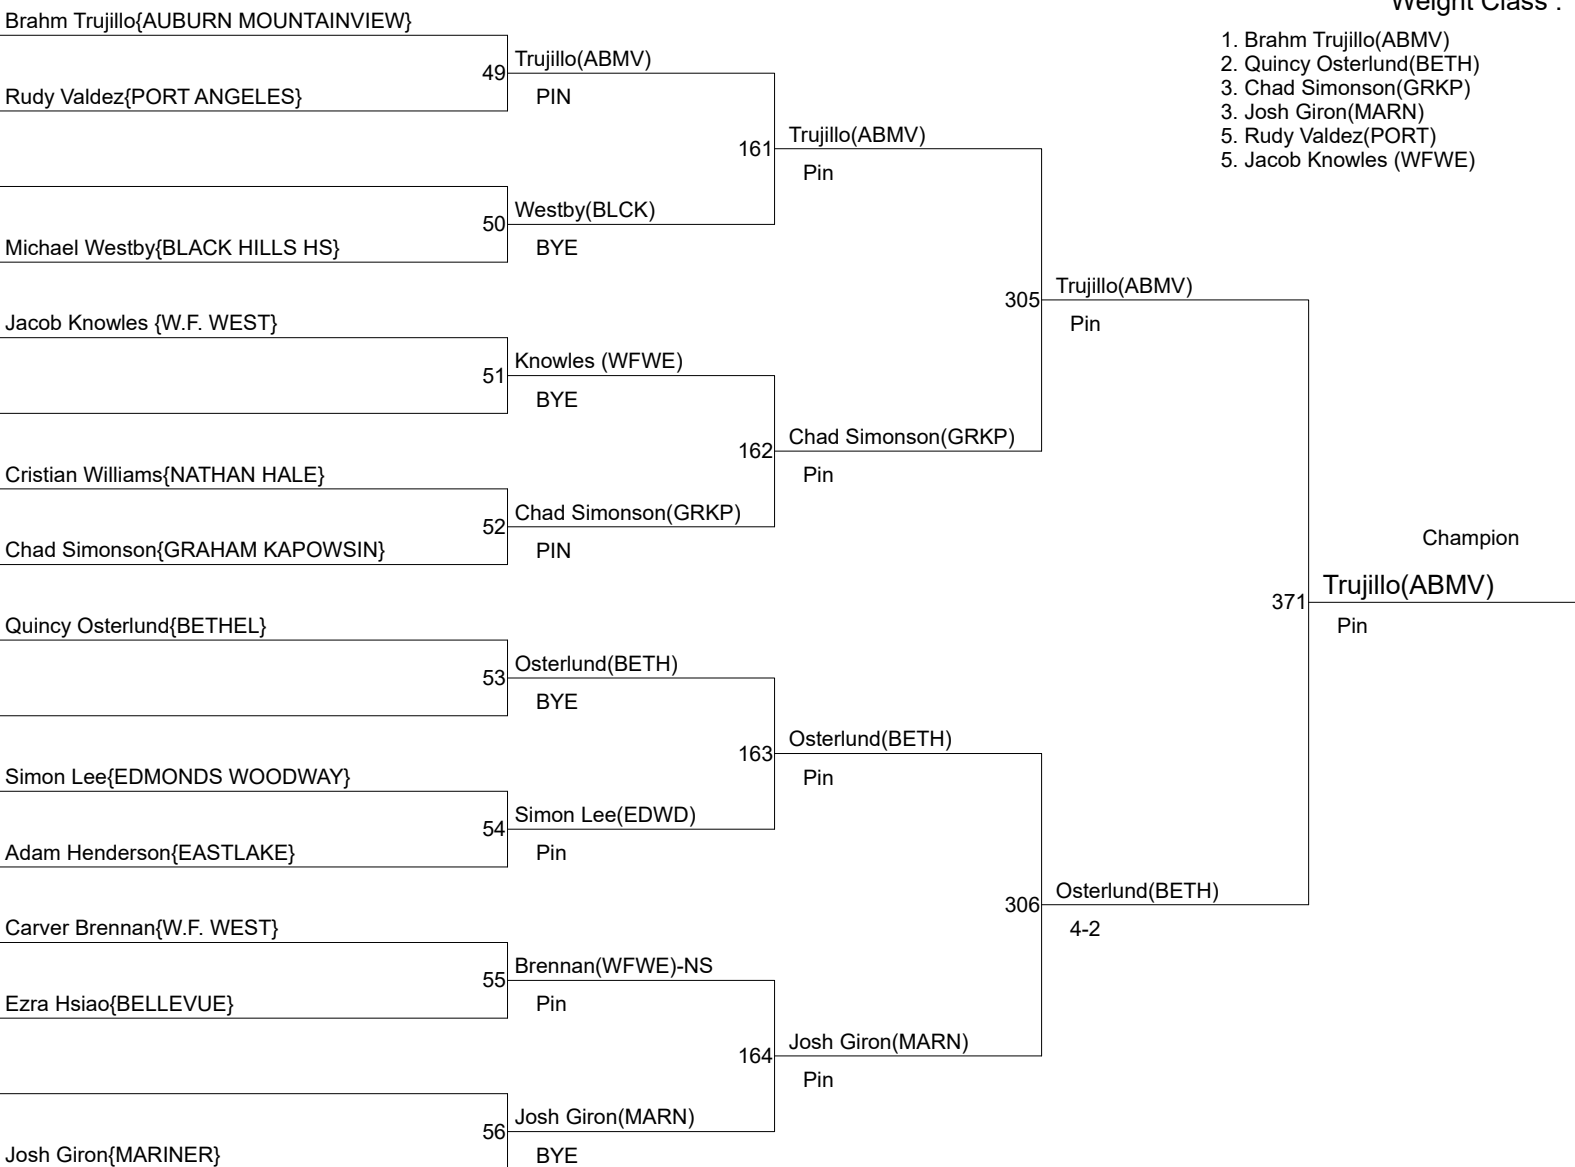

King of the Hills

Weight Class : **106**

King of the Hills

Weight Class : **113**

King of the Hills

Weight Class : **126**

1. Ty Peth(BURL)
2. Zachariah Gomez(BISH)
3. Will Alexander(WFWE)
3. Devyn Sweem(BETH)
5. Ellis Carlson(EDWD)
5. Joseph Smurphat(GRKP)

King of the Hills

Weight Class : **132**

King of the Hills

Weight Class : **138**

King of the Hills

Weight Class : **145**

1. Brahm Trujillo(ABMV)
2. Quincy Osterlund(BETH)
3. Chad Simonson(GRKP)
3. Josh Giron(MARN)
5. Rudy Valdez(PORT)
5. Jacob Knowles (WFWE)

King of the Hills

Weight Class : **152**

1. Micheal Anderson(WFWFE)
2. Jason Moore(NATH)
3. Rowland Whited(MARN)
3. Rafael Castro-Vivanco(BURL)
5. Mathew Nolan(ABMV)
5. David Shaulis(BETH)

King of the Hills