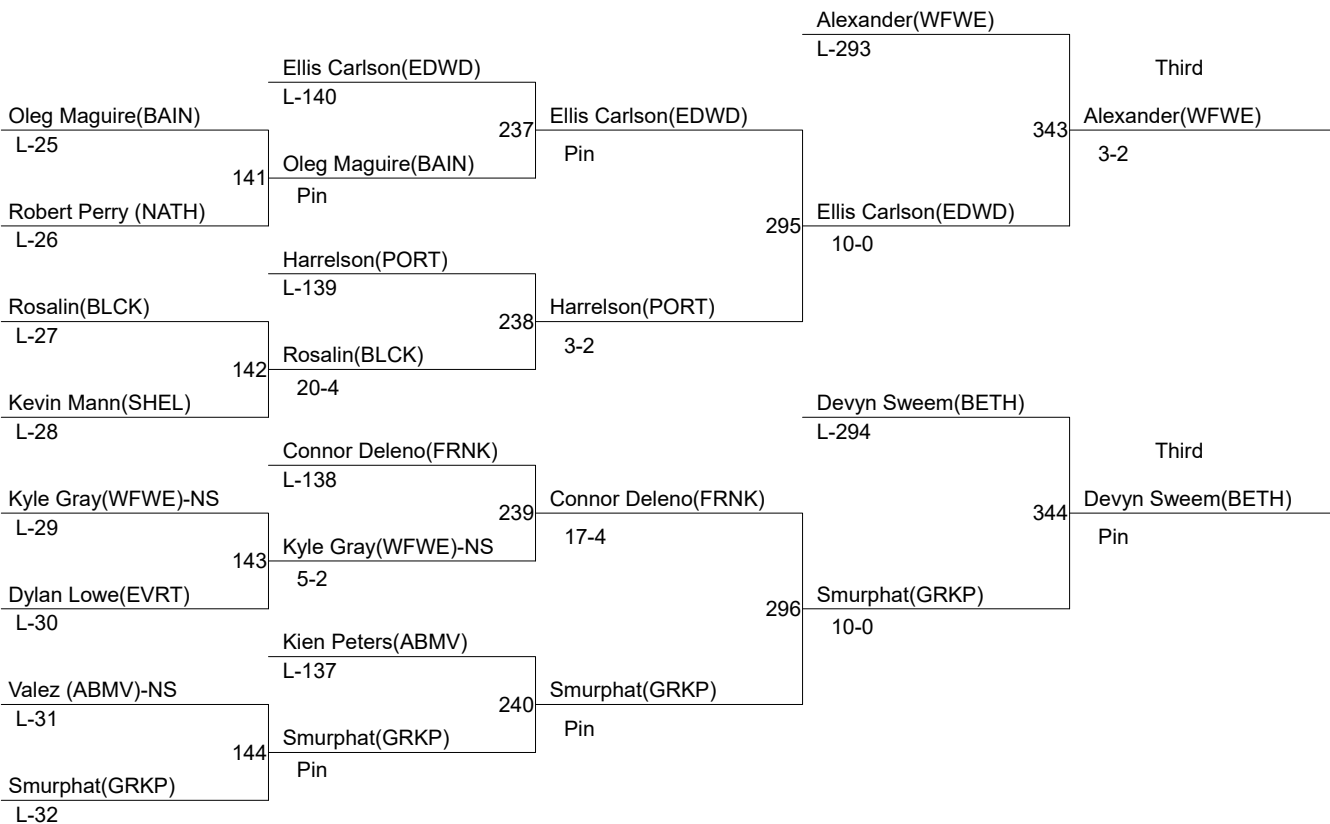

King of the Hills

Weight Class : **106**

King of the Hills

Weight Class : **113**

King of the Hills

Weight Class : **126**

1. Ty Peth(BURL)
2. Zachariah Gomez(BISH)
3. Will Alexander(WFWE)
3. Devyn Sweem(BETH)
5. Ellis Carlson(EDWD)
5. Joseph Smurphat(GRKP)

King of the Hills

Weight Class : **132**

King of the Hills

Weight Class : **138**

King of the Hills

Weight Class : **145**

1. Brahm Trujillo(ABMV)
2. Quincy Osterlund(BETH)
3. Chad Simonson(GRKP)
3. Josh Giron(MARN)
5. Rudy Valdez(PORT)
5. Jacob Knowles (WFWE)