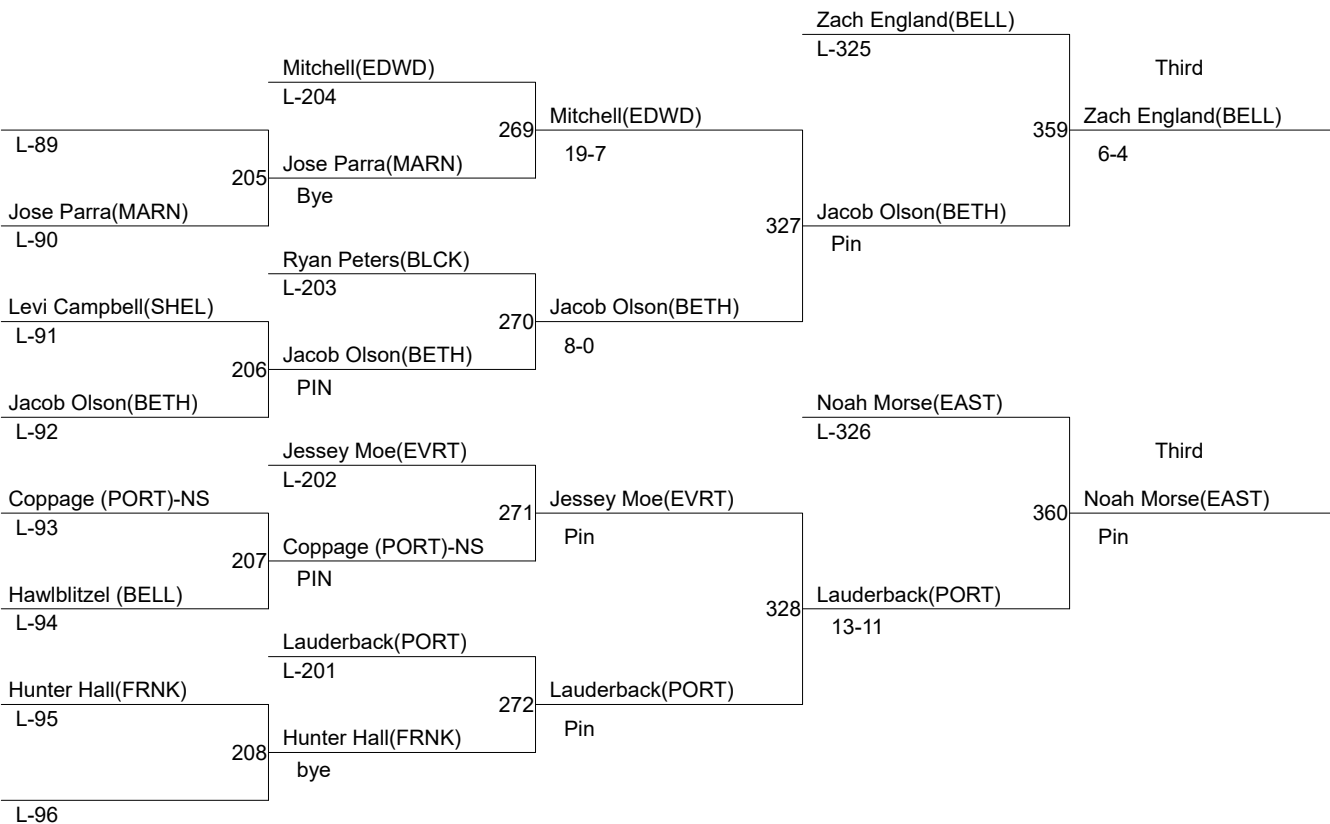

King of the Hills

Weight Class : **152**

1. Micheal Anderson(WFWFE)
2. Jason Moore(NATH)
3. Rowland Whited(MARN)
3. Rafael Castro-Vivanco(BURL)
5. Mathew Nolan(ABMV)
5. David Shaulis(BETH)

King of the Hills

Weight Class : **160**

1. Josh Walker (BETH)
2. Ej Matagi (WFWE)
3. Patrick Alvarado (BLCK)
3. Gavyn Potteiger (FRNK)
5. Roman Savchuk (MARN)
5. Caleb Joslin (PORT)

King of the Hills

Weight Class : **170**

King of the Hills

Weight Class : **182**

King of the Hills

Weight Class : **195**

1. Brian Pullman(SQUA)
2. Michael Kramer(ABMV)
3. Zach England(BELL)
3. Noah Morse(EAST)
5. Jacob Olson(BETH)
5. Bryce Lauderback(PORT)