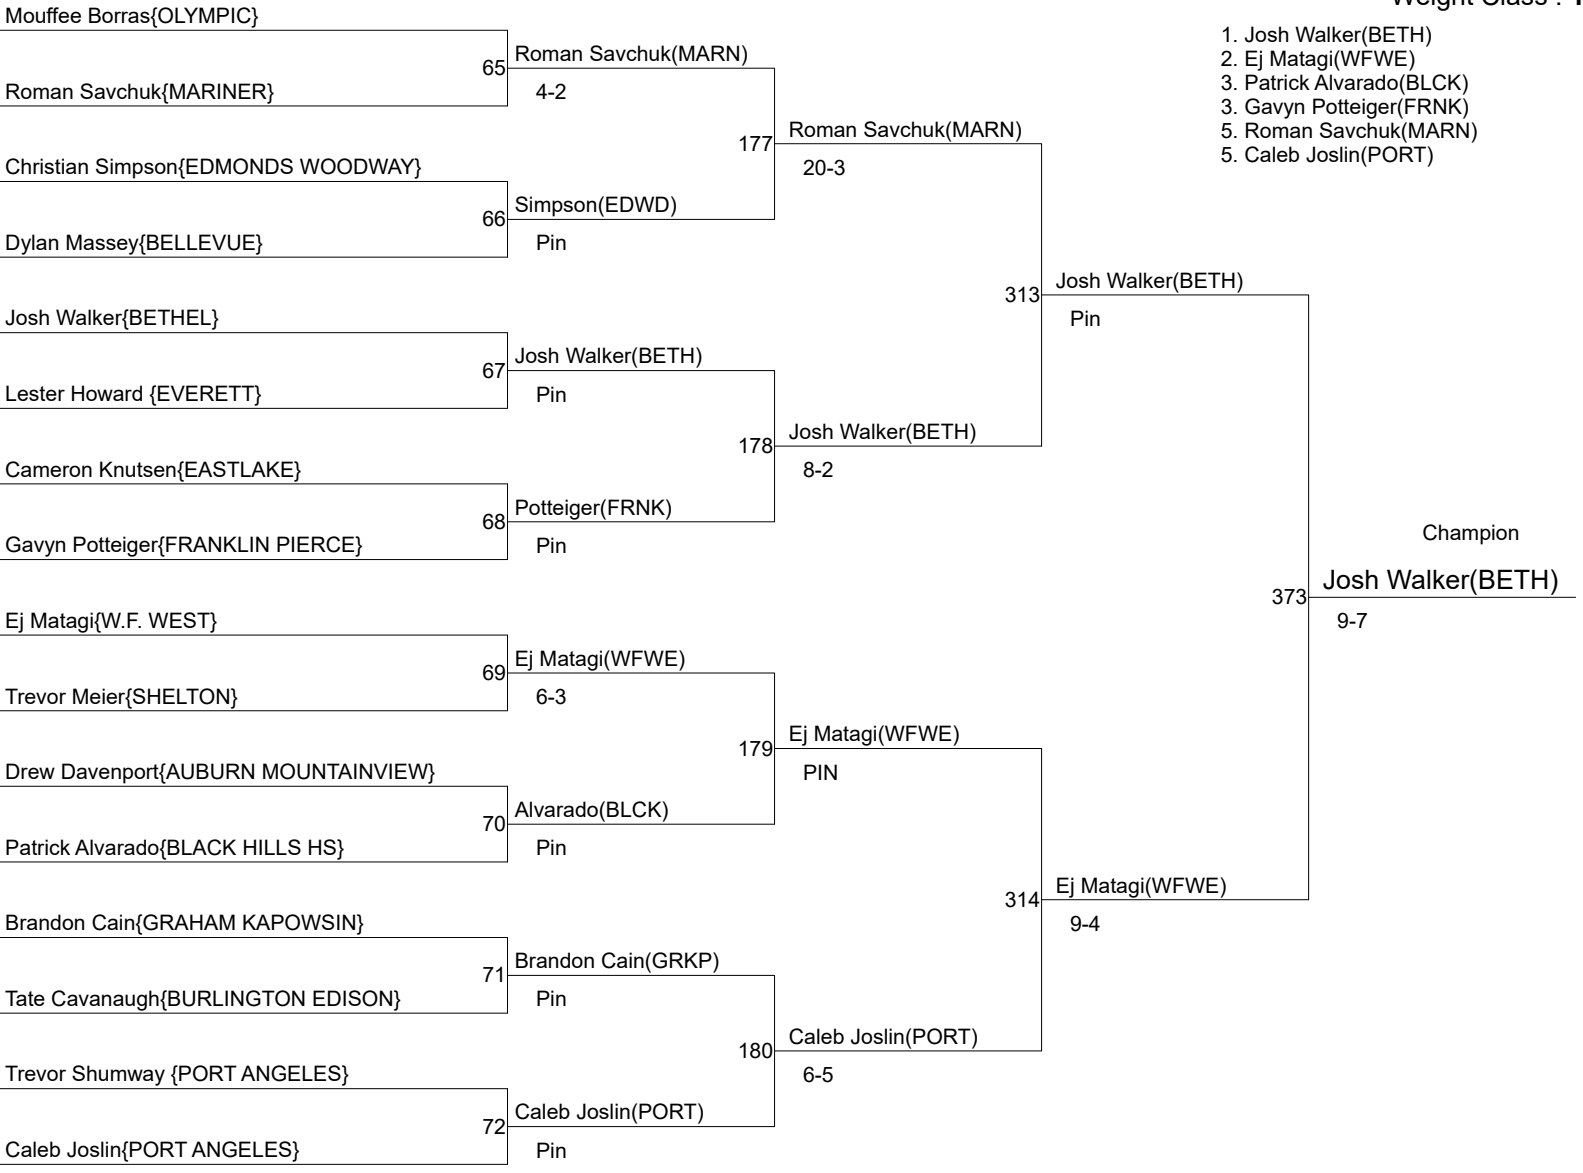

King of the Hills

Weight Class : **160**

1. Josh Walker (BETH)
2. Ej Matagi (WFWE)
3. Patrick Alvarado (BLCK)
3. Gavyn Potteiger (FRNK)
5. Roman Savchuk (MARN)
5. Caleb Joslin (PORT)