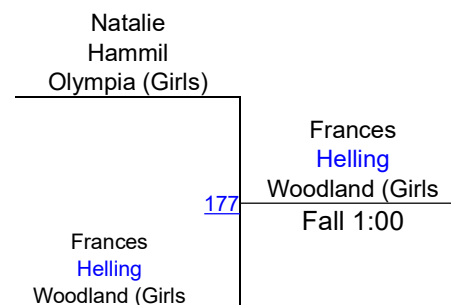

Round 3

A. Daughtery (Woodland (Girls))
1ST

F. Helling (Woodland (Girls))
2ND

N. Hammil (Olympia (Girls))
3RD