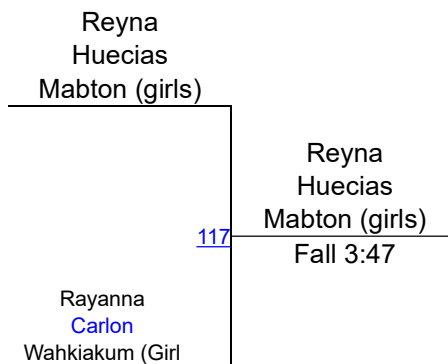

Napavine Tiger Classic

Girls 170

Round 1

Round 2

Round 3

R. Huecias (Mabton (girls))
1ST

R. Carlon (Wahkiakum (Girls))
2ND