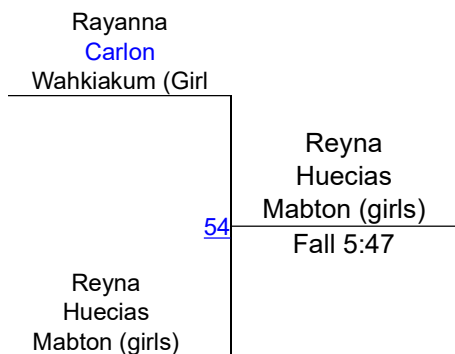

Napavine Tiger Classic

Girls 170

Round 1

Round 2

Round 3

R. Huecias (Mabton (girls))
1ST

R. Carlon (Wahkiakum (Girls))
2ND