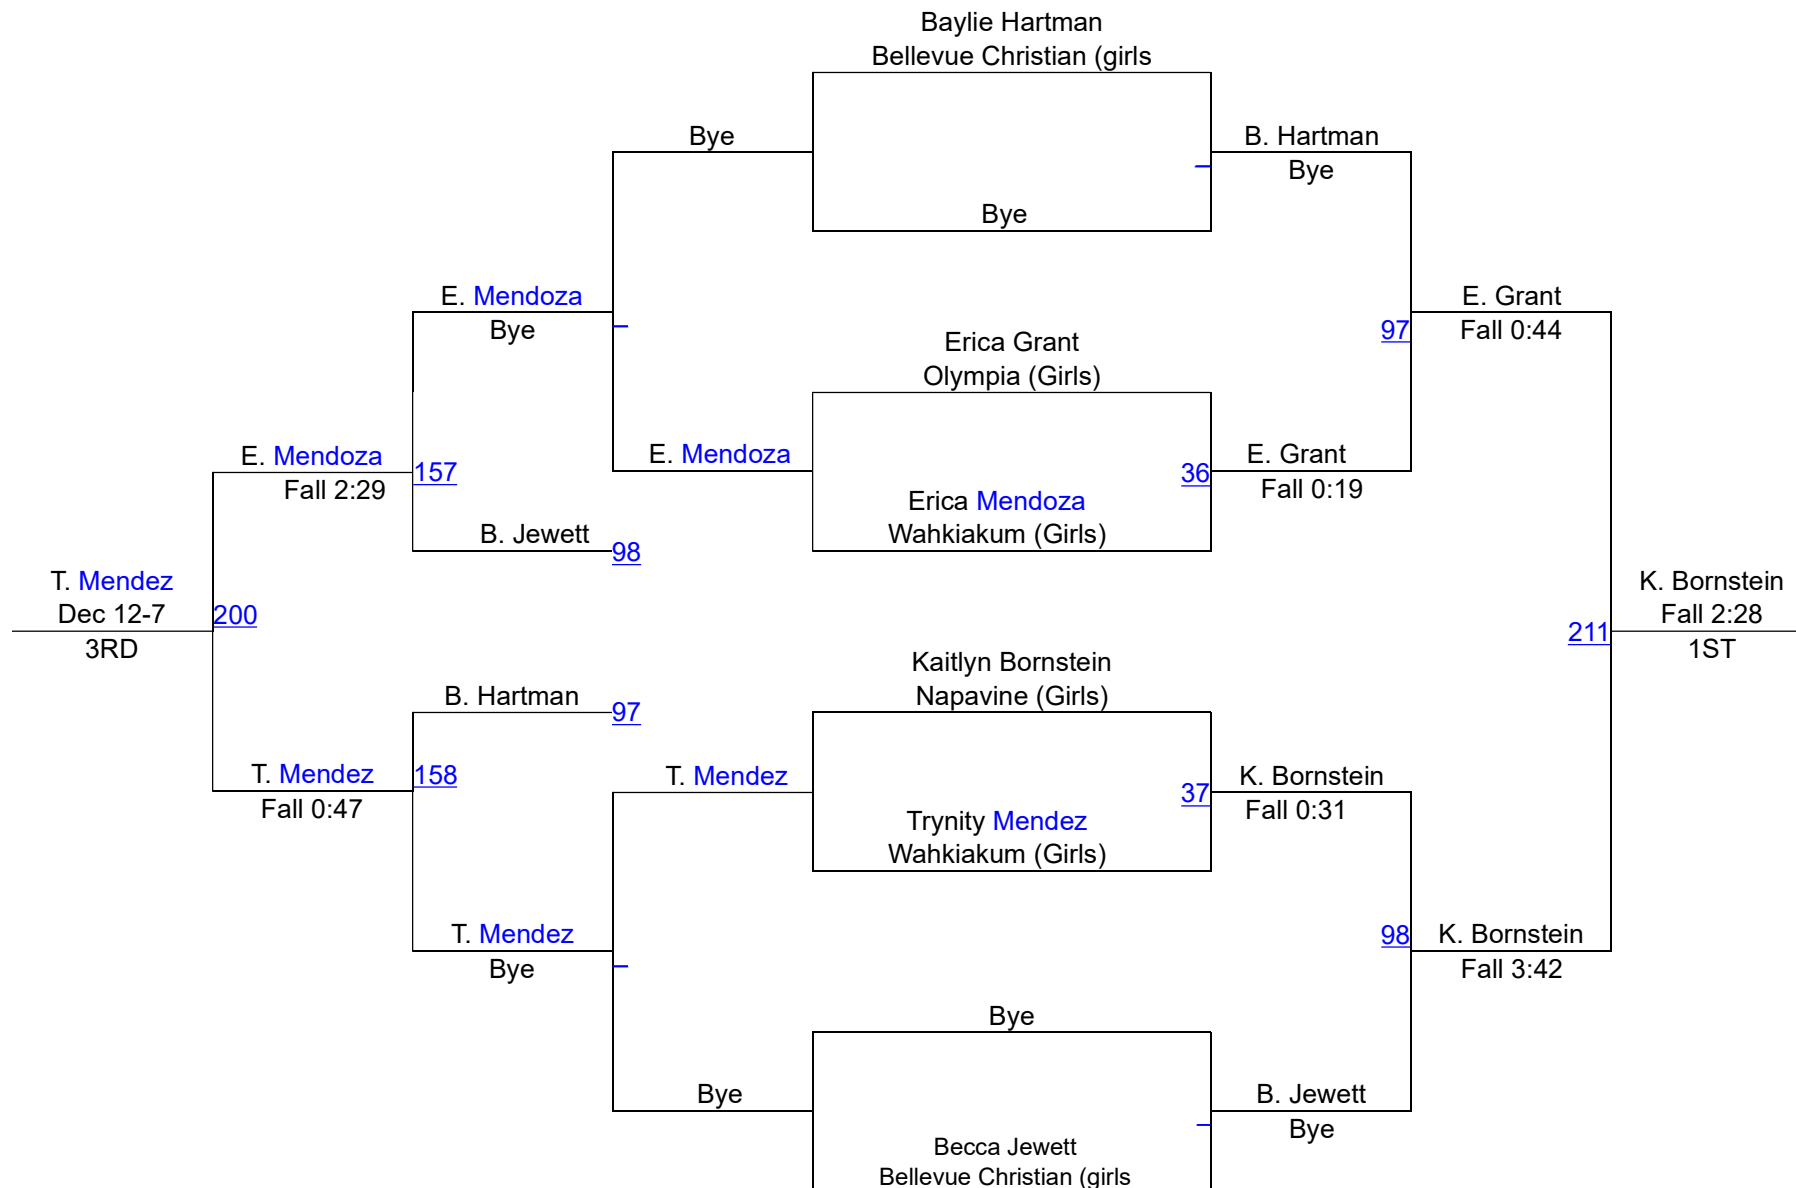

Napavine Tiger Classic

Girls 135