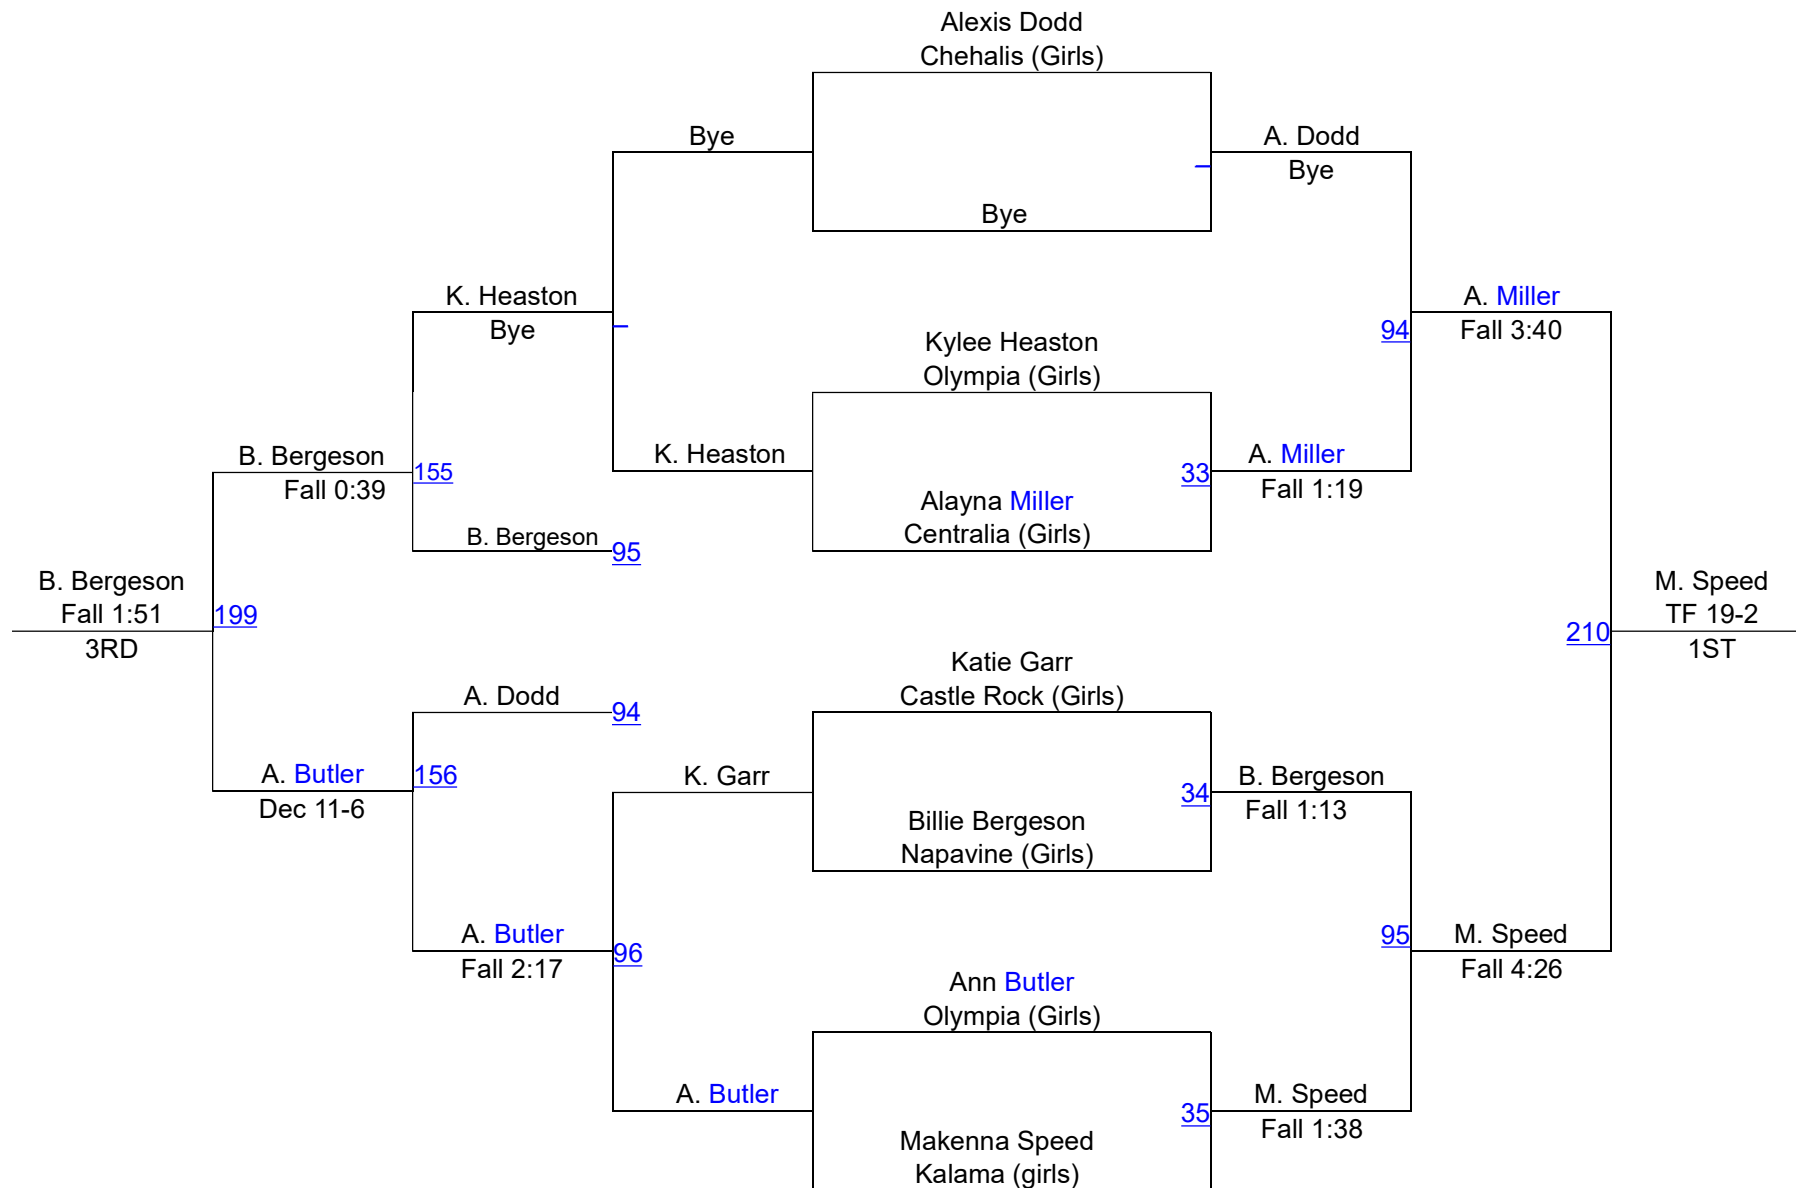

Napavine Tiger Classic

Girls 130