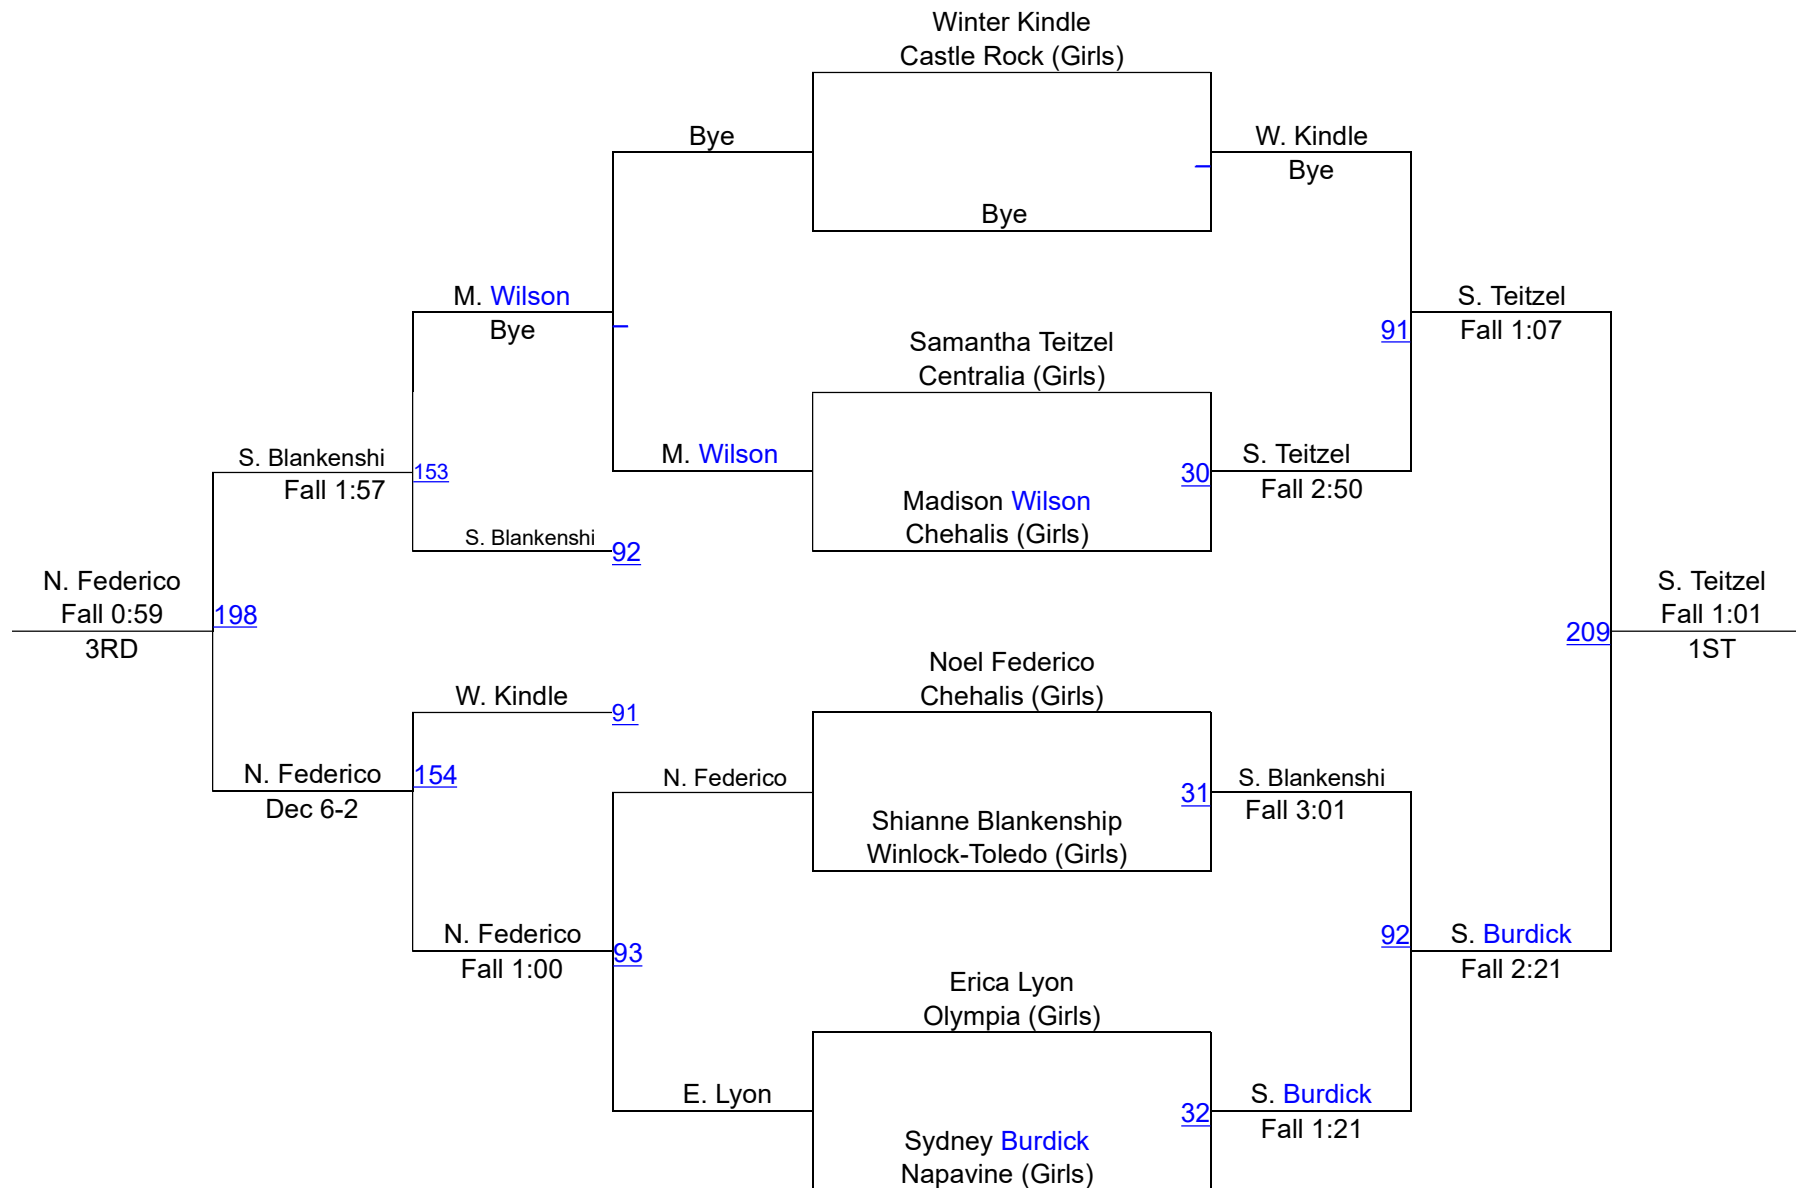

Napavine Tiger Classic

Girls 125