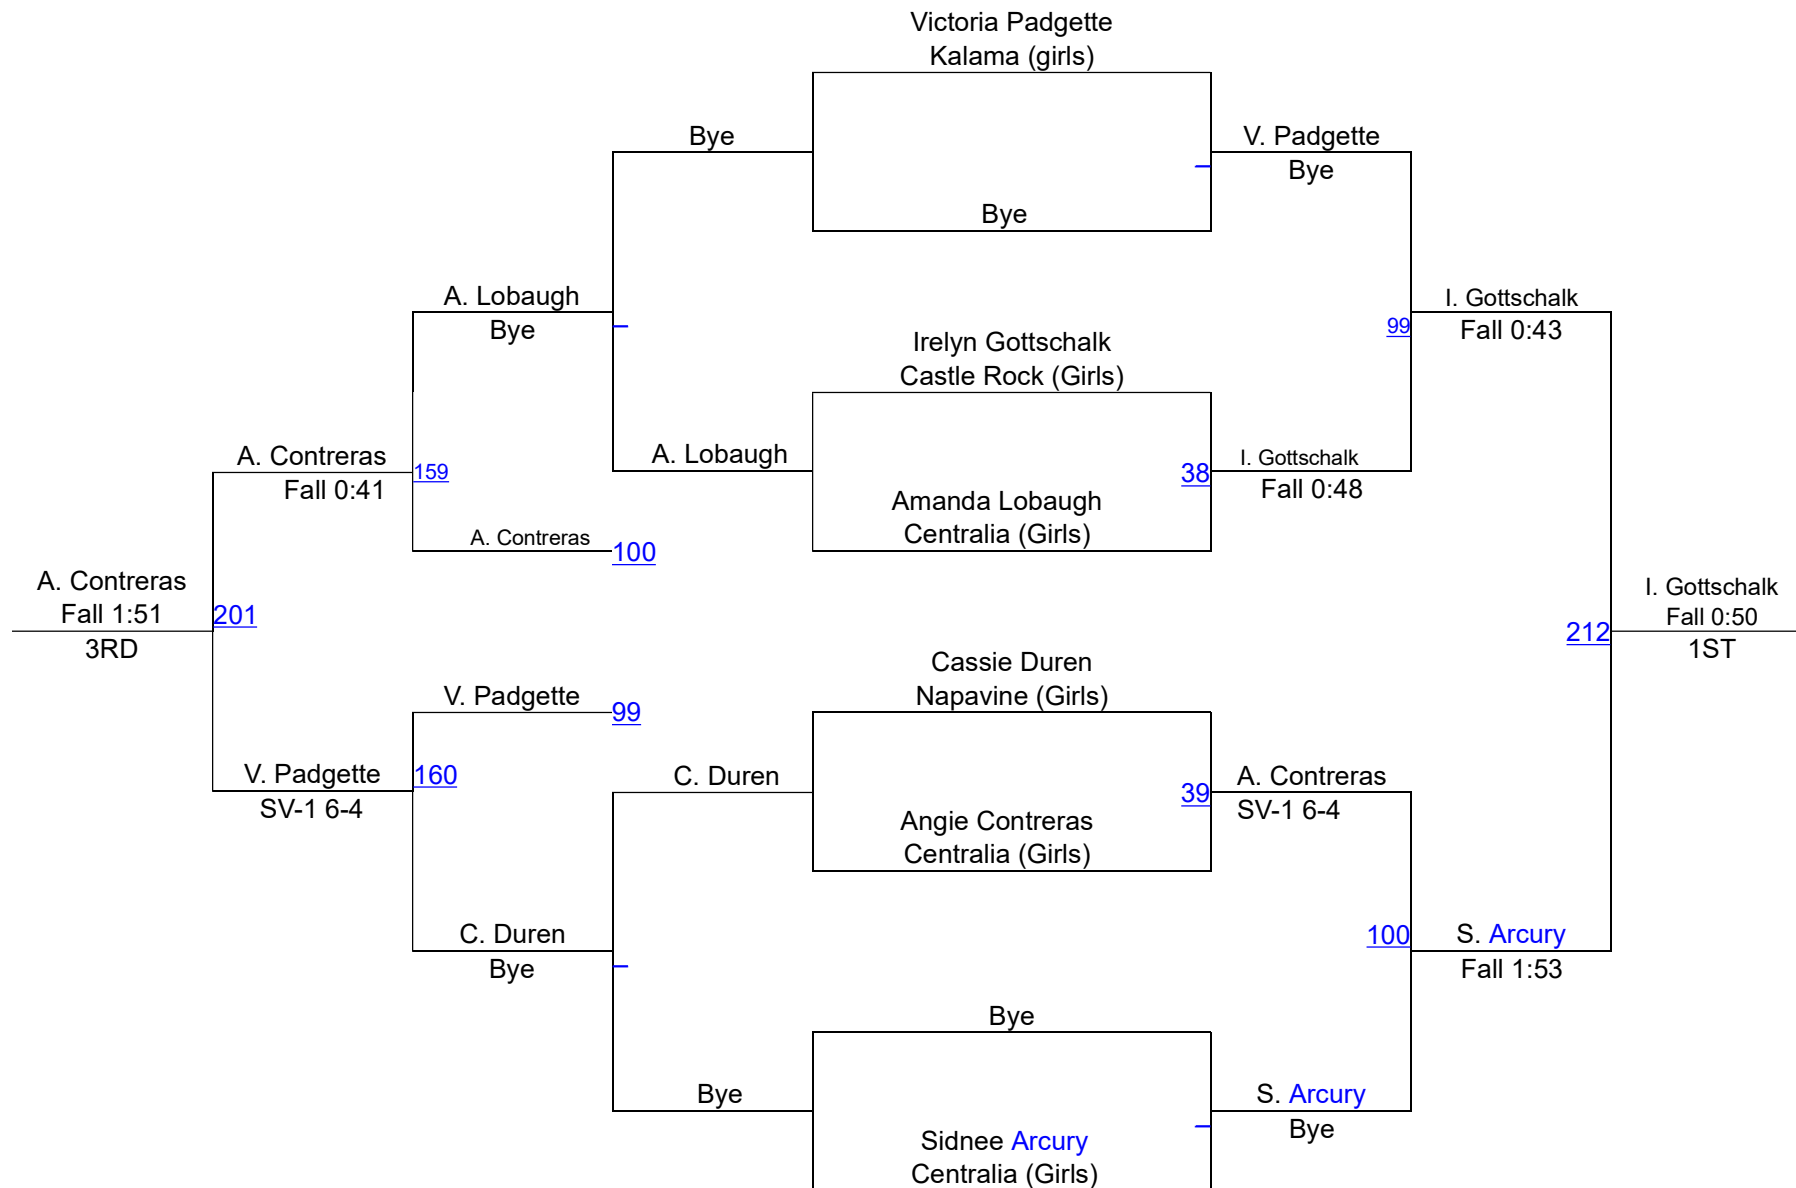

Napavine Tiger Classic

Girls 145