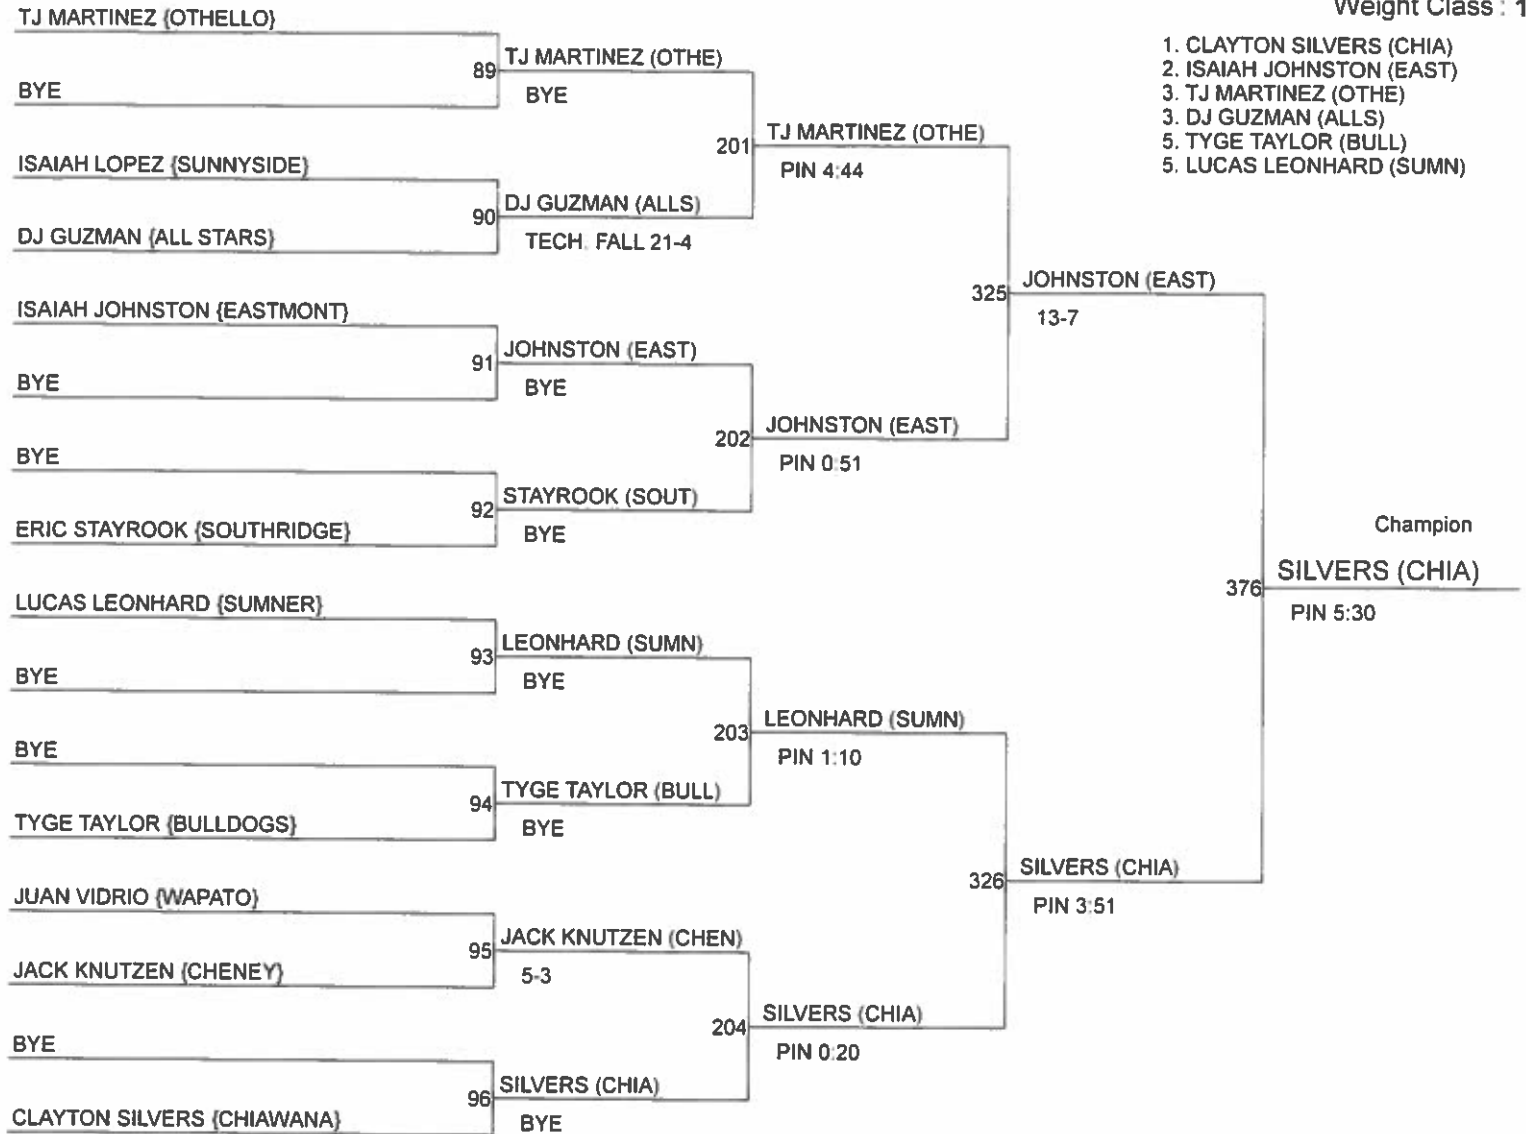

Weight Class : 182

1. LUKE PEEBLES (KITT)
2. BOEDY TAYLOR (CHEN)
3. COLE LANDRINI (IKE)
3. BRENDEN SPAHR (WFWE)
5. STEVEN ESTRADA (SUNN)
5. RILEY LOPEZ (SOUT)

2017 RAY WESTBERG WRESTLING INVITATIONAL

Weight Class : 195

- 1. CLAYTON SILVERS (CHIA)
- 2. ISIAIAH JOHNSTON (EAST)
- 3. TJ MARTINEZ (OTHE)
- 3. DJ GUZMAN (ALLS)
- 5. TYGE TAYLOR (BULL)
- 5. LUCAS LEONHARD (SUMN)

2017 RAY WESTBERG WRESTLING INVITATIONAL

Weight Class : 220