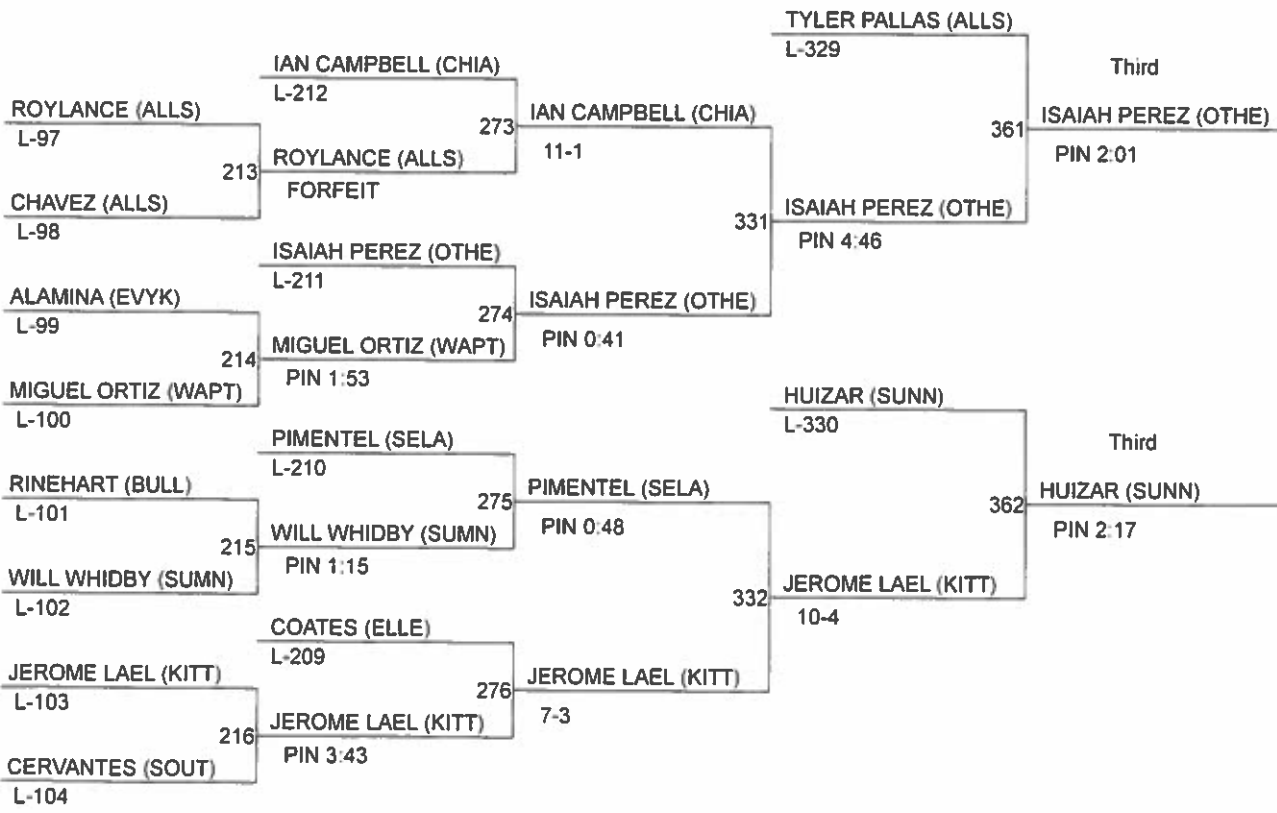

2017 RAY WESTBERG WRESTLING INVITATIONAL

Weight Class : 220

1. BRAYDON BOSTWICK (WFWE)
2. JOSH BAKER (CHEN)
3. ISIAH PEREZ (OTHE)
3. DANIEL HUIZAR (SUNN)
5. TYLER PALLAS (ALLS)
5. JEROME LAEL (KITT)