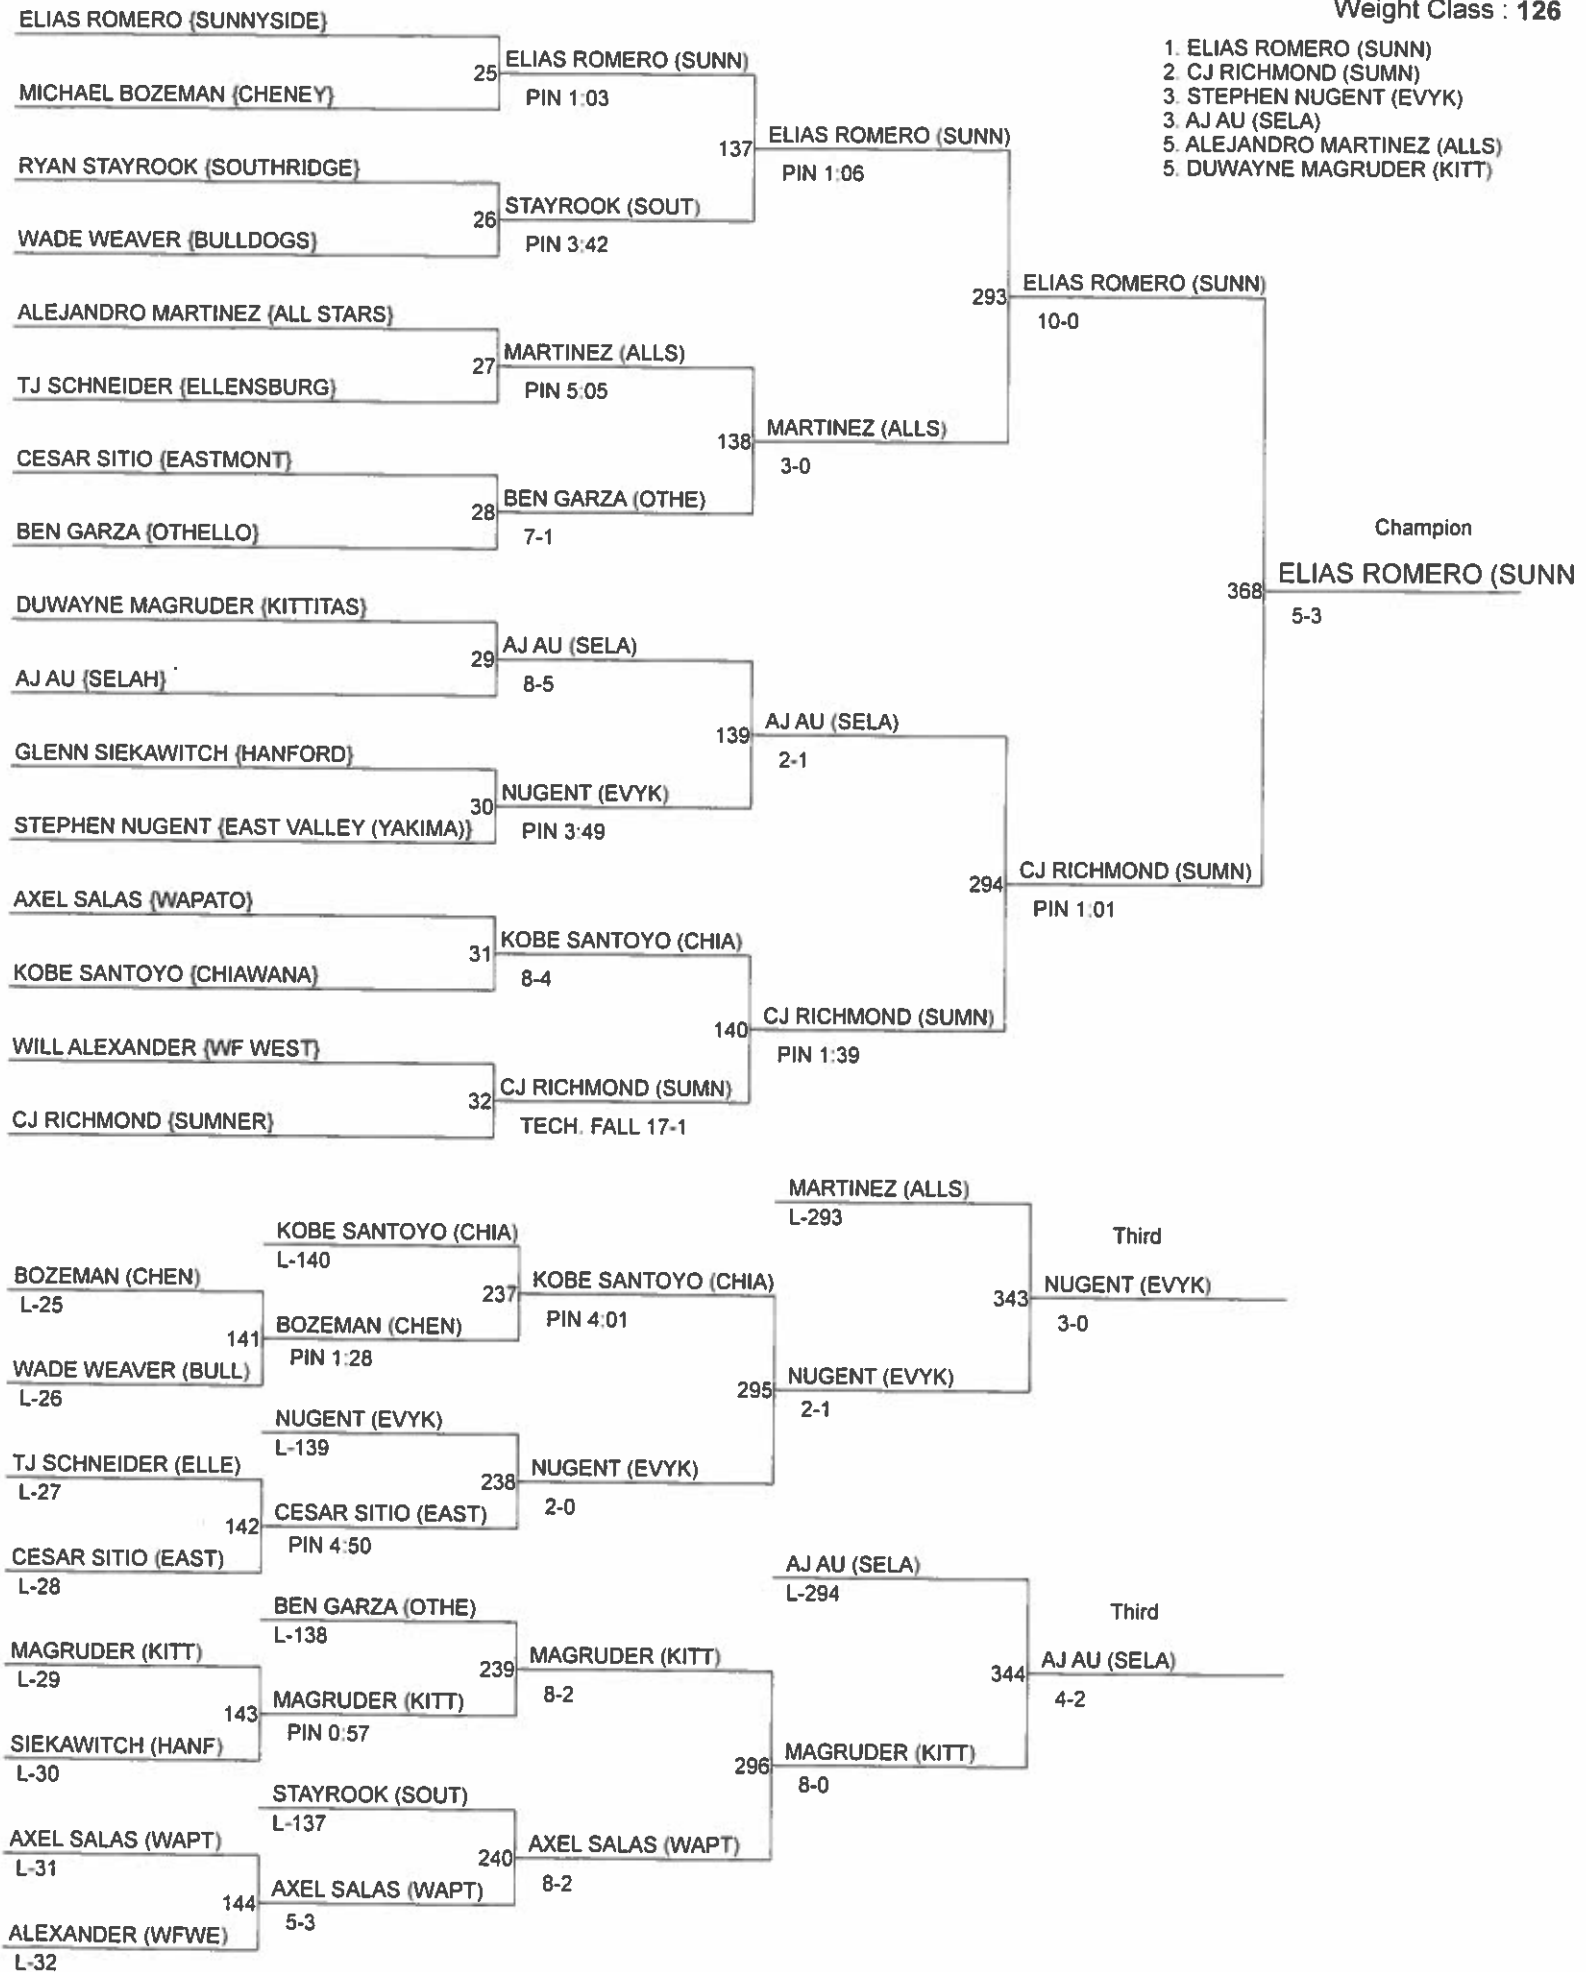

2017 RAY WESTBERG WRESTLING INVITATIONAL

Weight Class : 126

1. ELIAS ROMERO (SUNN)
2. CJ RICHMOND (SUMN)
3. STEPHEN NUGENT (EVYK)
3. AJ AU (SELA)
5. ALEJANDRO MARTINEZ (ALLS)
5. DUWAYNE MAGRUDER (KITT)