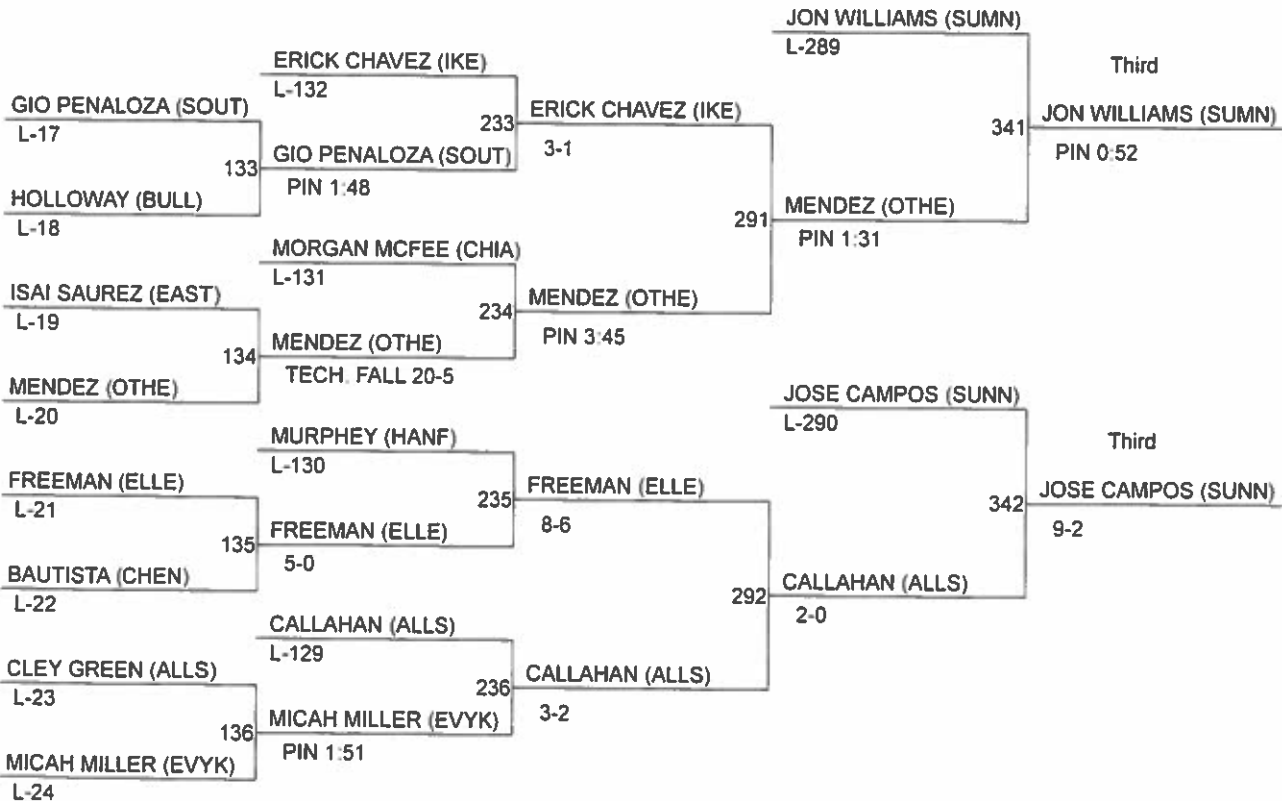

2017 RAY WESTBERG WRESTLING INVITATIONAL

Weight Class : 120

1. ALEX VACA (WAPT)
2. MATHEW HARRIS (SELA)
3. JON WILLIAMS (SUMN)
3. JOSE CAMPOS (SUNN)
5. JEREMY MENDEZ (OTHE)
5. DANIEL CALLAHAN (ALLS)