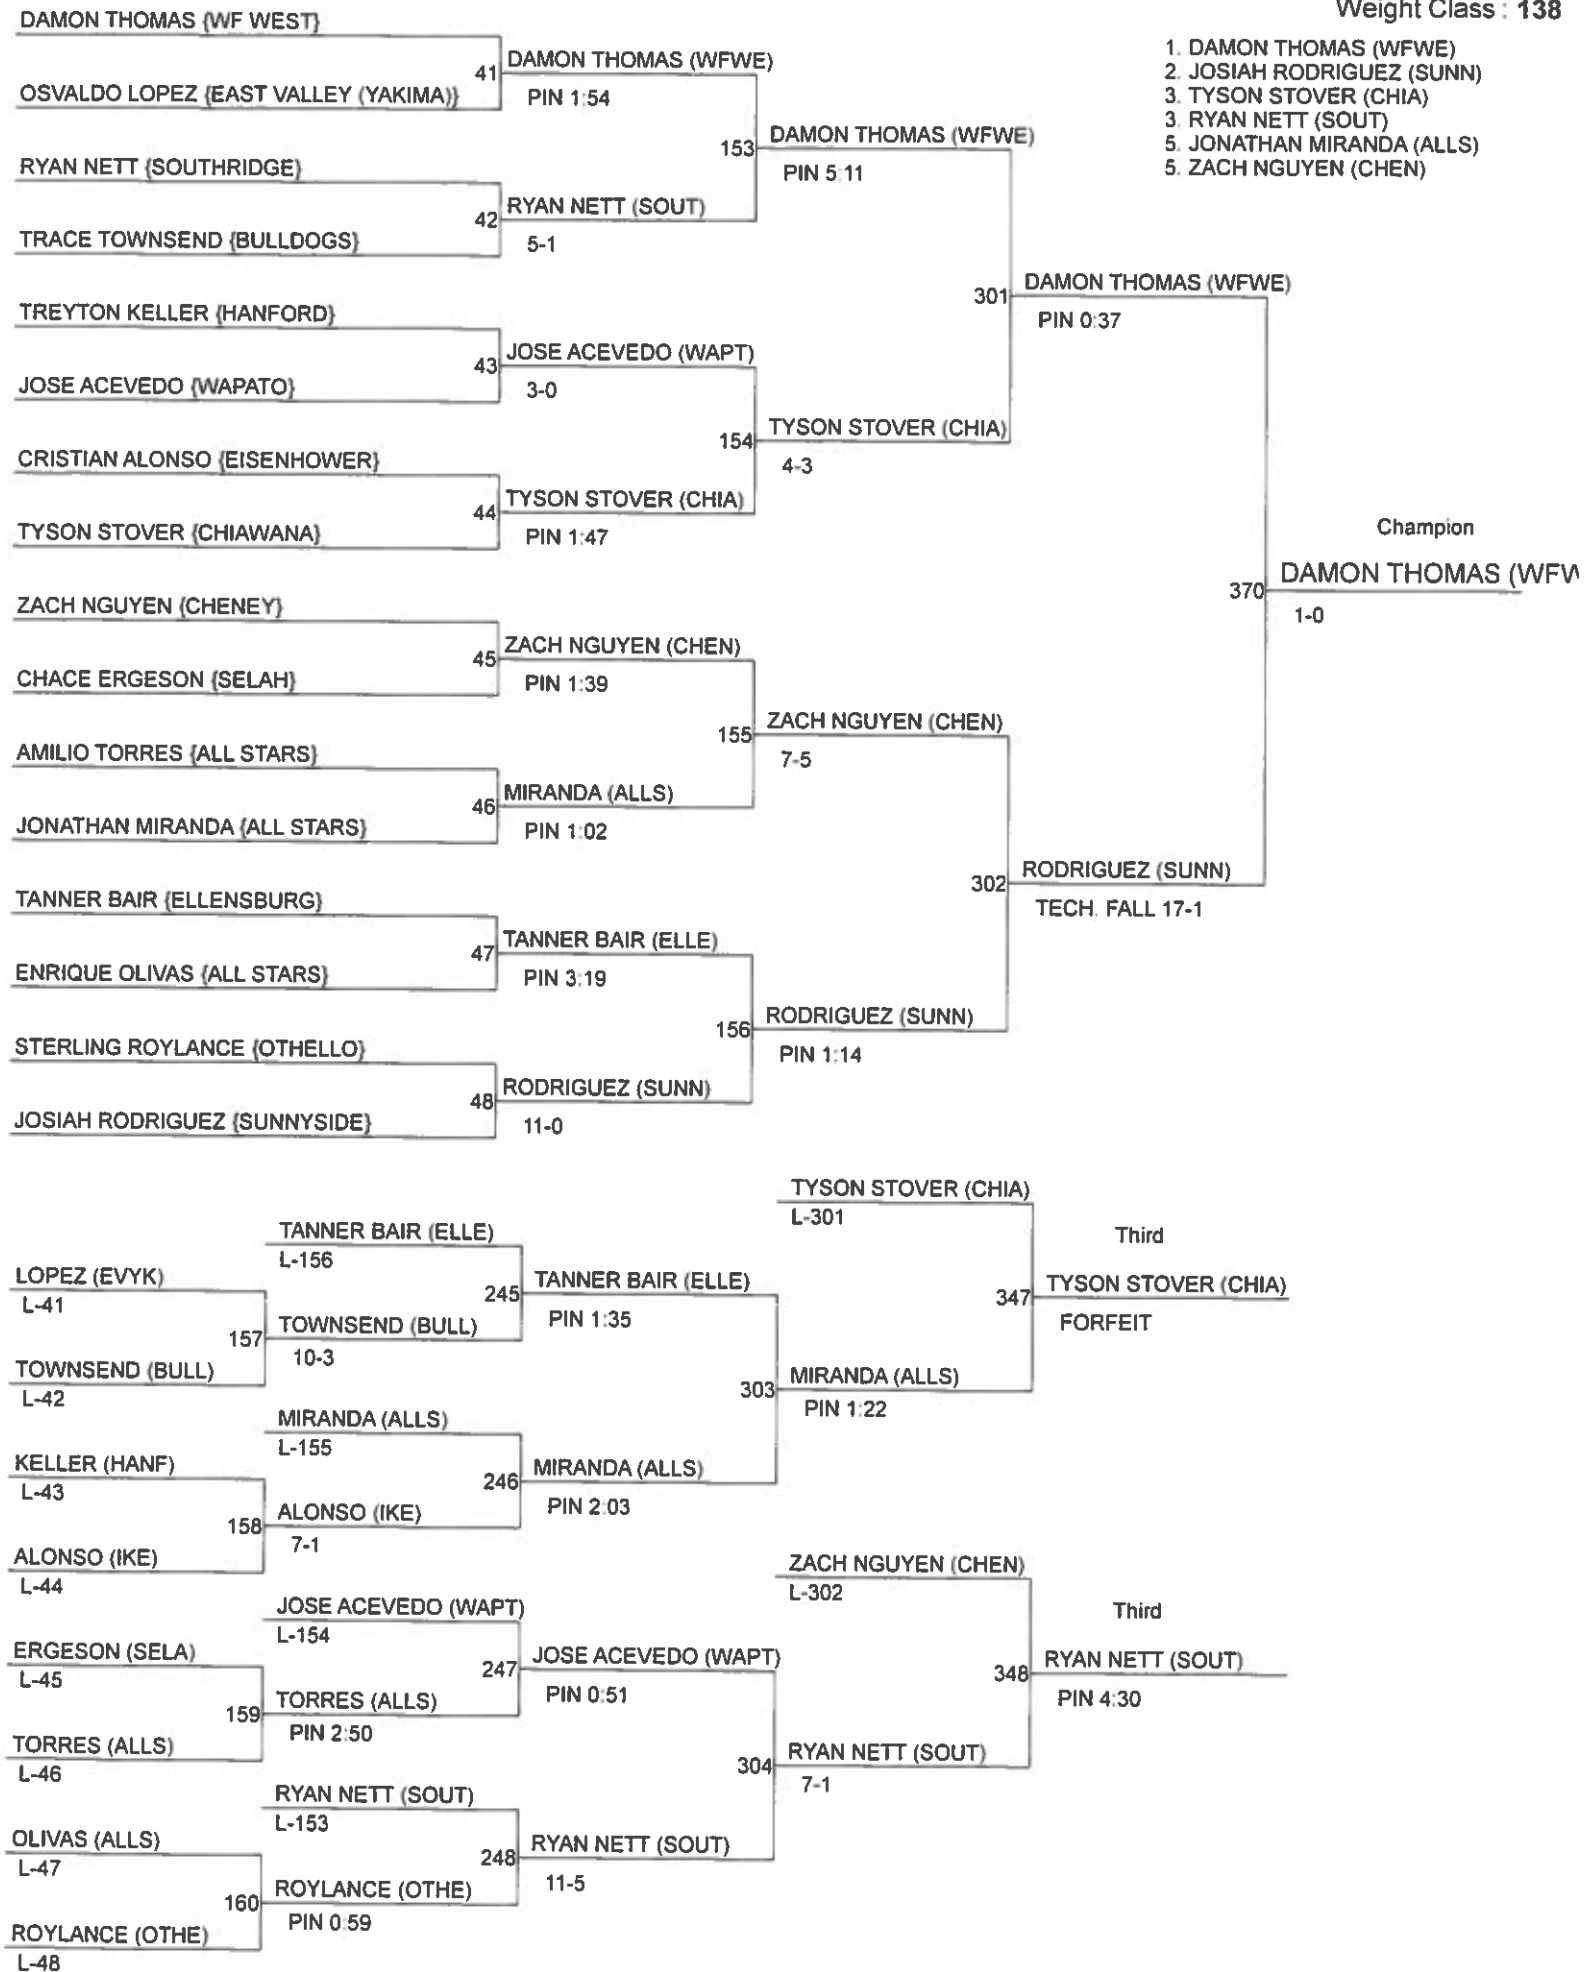

2017 RAY WESTBERG WRESTLING INVITATIONAL

Weight Class : 138

1. DAMON THOMAS (WFWE)
2. JOSIAH RODRIGUEZ (SUNN)
3. TYSON STOVER (CHIA)
3. RYAN NETT (SOUT)
5. JONATHAN MIRANDA (ALLS)
5. ZACH NGUYEN (CHEN)