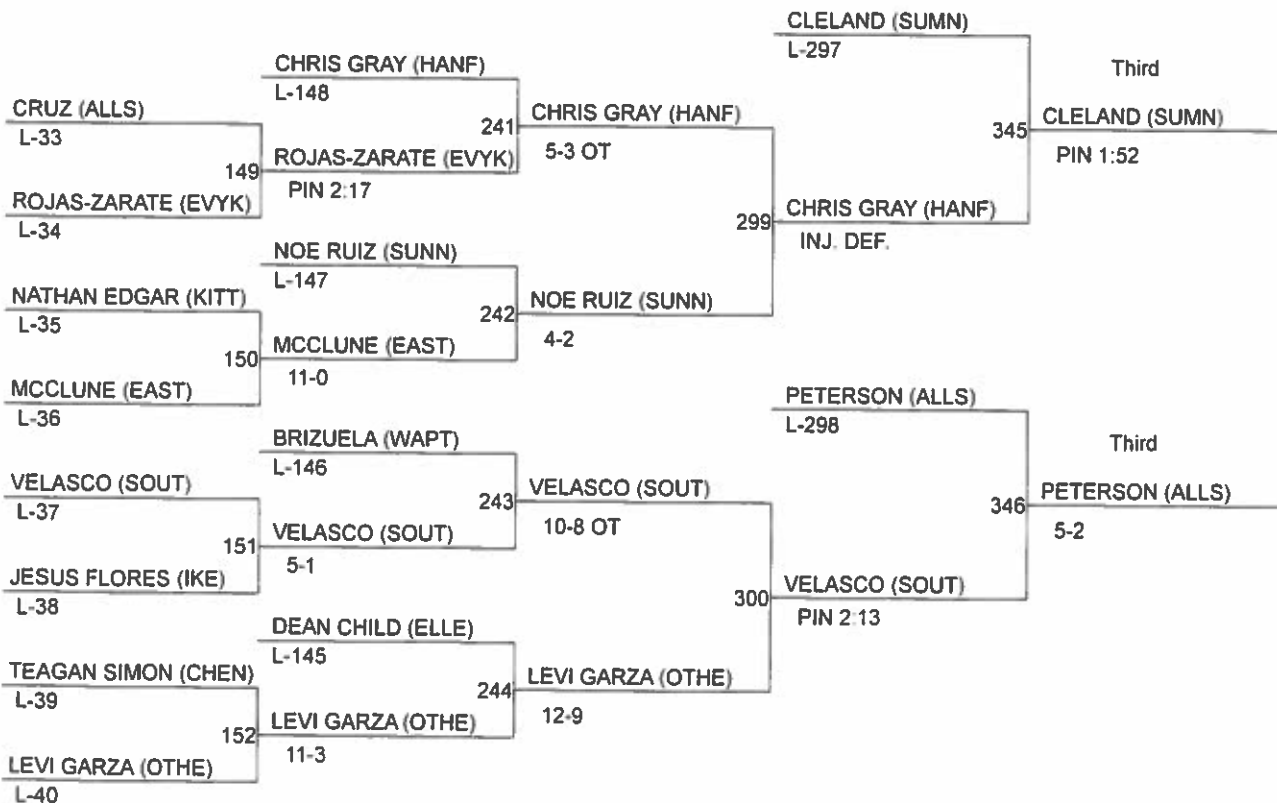

Weight Class : 126

1. ELIAS ROMERO (SUNN)
2. CJ RICHMOND (SUMN)
3. STEPHEN NUGENT (EVYK)
3. AJ AU (SELA)
5. ALEJANDRO MARTINEZ (ALLS)
5. DUWAYNE MAGRUDER (KITT)

2017 RAY WESTBERG WRESTLING INVITATIONAL

Weight Class : 132

1. NATHAN BENGEN (CHIA)
2. REY ARANDA (ALLS)
3. AUSTIN CLELAND (SUMN)
3. MARCUS PETERSON (ALLS)
5. CHRIS GRAY (HANF)
5. XAVIER VELASCO (SOUT)

2017 RAY WESTBERG WRESTLING INVITATIONAL

Weight Class : 138

1. DAMON THOMAS (WFWE)
2. JOSIAH RODRIGUEZ (SUNN)
3. TYSON STOVER (CHIA)
3. RYAN NETT (SOUT)
5. JONATHAN MIRANDA (ALLS)
5. ZACH NGUYEN (CHEN)