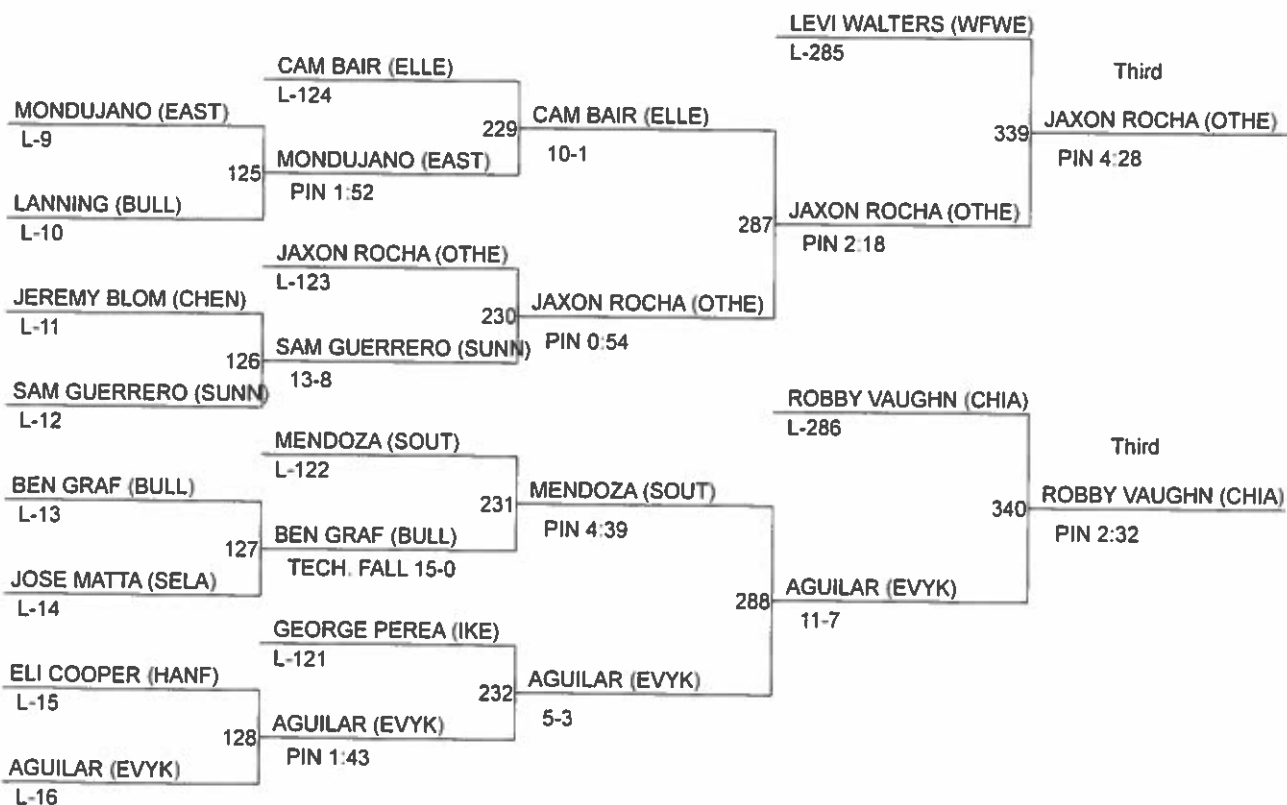

2017 Ray Westberg Wrestling Invitational

1. WF West	182.5
2. Chiawana	181.5
3. Sunnyside	178
4. Sumner	161
5. Othello	145
6. Selah	124
7. Wapato	102
8. Southridge	97
9. Kittitas	90
10. Cheney	75
11. Ellensburg	70.5
12. Hanford	54
13. Eisenhower	51
14. Eastmont	45
15. East Valley	38

2017 RAY WESTBERG WRESTLING INVITATIONAL

Weight Class : 106

- 1. JESUS RODRIGUEZ (WAPT)
- 2. ANDY PIMENTEL (SELA)
- 3. ROEHRE CUNNINGHAM (WFWE)
- 3. CHRIS MELO (OTHE)
- 5. KEVIN LLAMAS (CHIA)
- 5. URIEL GARCIA (ALLS)

2017 RAY WESTBERG WRESTLING INVITATIONAL

Weight Class : 113

1. SERGY SALAS (WAPT)
2. KALEL SALCEDO (SUMN)
3. JAXON ROCHA (OTHE)
3. ROBBY VAUGHN (CHIA)
5. LEVI WALTERS (WFWE)
5. STEPHEN AGUILAR (EVYK)

2017 RAY WESTBERG WRESTLING INVITATIONAL