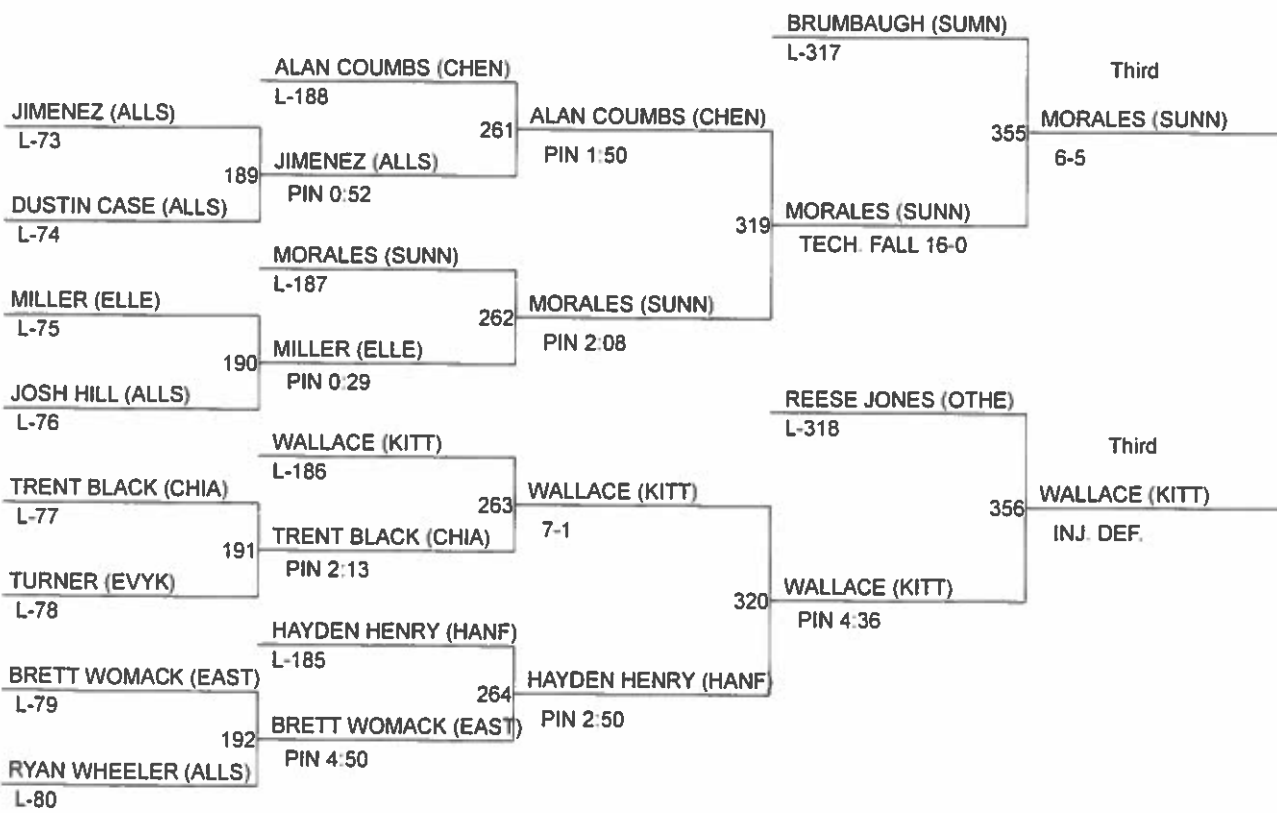

2017 RAY WESTBERG WRESTLING INVITATIONAL

Weight Class : 160

1. MARK MEIER (SOUT)
2. JJ RODRIQUEZ (SUNN)
3. BROCK HIGGINS (HANF)
3. NATE CARNICLE (SUMN)
5. QUENTIN MATTSON (CHIA)
5. EJ MATAGI (WFWE)

2017 RAY WESTBERG WRESTLING INVITATIONAL

Weight Class : 170

1. AARON PIMENTEL (SELA)
2. RAUL JIMENEZ (IKE)
3. MOISES MORALES (SUNN)
3. HUNTER WALLACE (KITT)
5. JONAH BRUMBAUGH (SUMN)
5. REESE JONES (OTHE)

2017 RAY WESTBERG WRESTLING INVITATIONAL