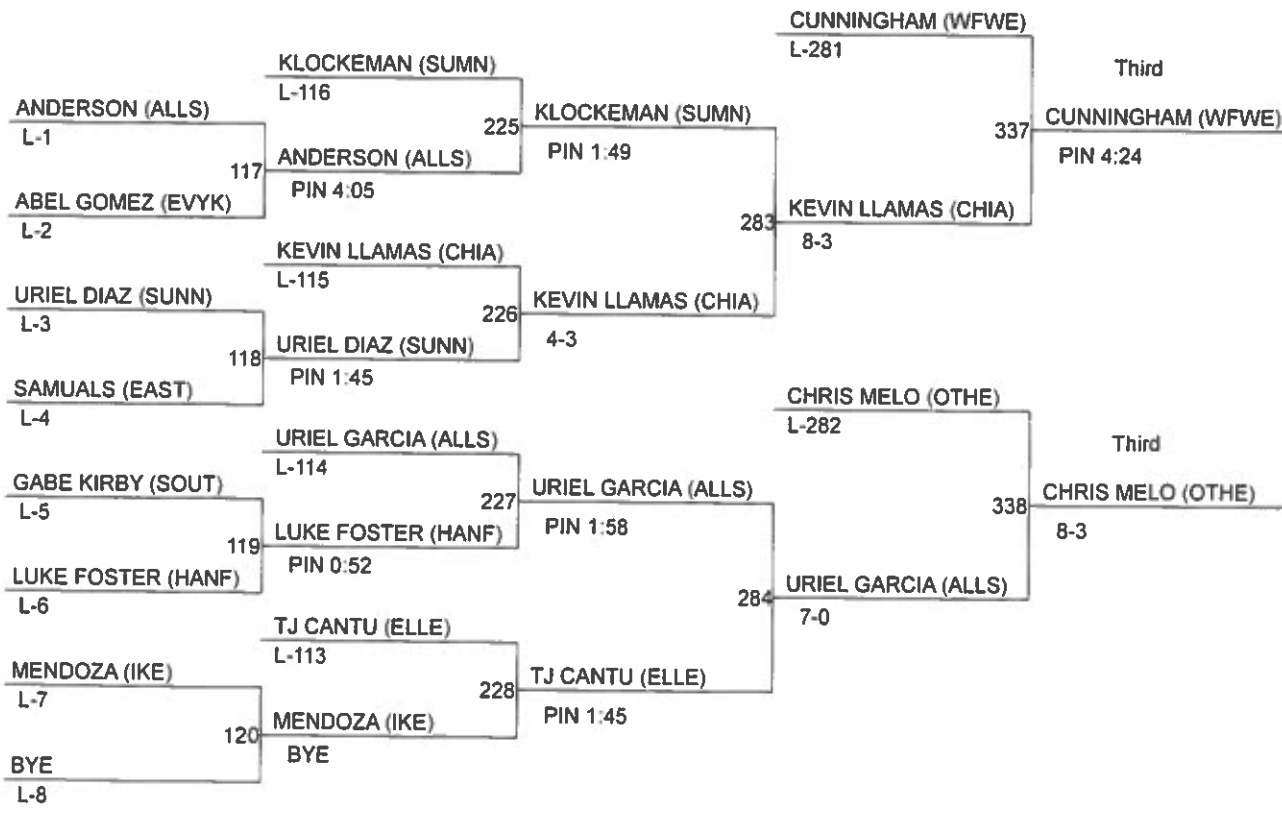

2017 Ray Westberg Wrestling Invitational

1. WF West	182.5
2. Chiawana	181.5
3. Sunnyside	178
4. Sumner	161
5. Othello	145
6. Selah	124
7. Wapato	102
8. Southridge	97
9. Kittitas	90
10. Cheney	75
11. Ellensburg	70.5
12. Hanford	54
13. Eisenhower	51
14. Eastmont	45
15. East Valley	38

2017 RAY WESTBERG WRESTLING INVITATIONAL

Weight Class : 106

- 1. JESUS RODRIGUEZ (WAPT)
- 2. ANDY PIMENTEL (SELA)
- 3. ROEHRE CUNNINGHAM (WFWE)
- 3. CHRIS MELO (OTHE)
- 5. KEVIN LLAMAS (CHIA)
- 5. URIEL GARCIA (ALLS)