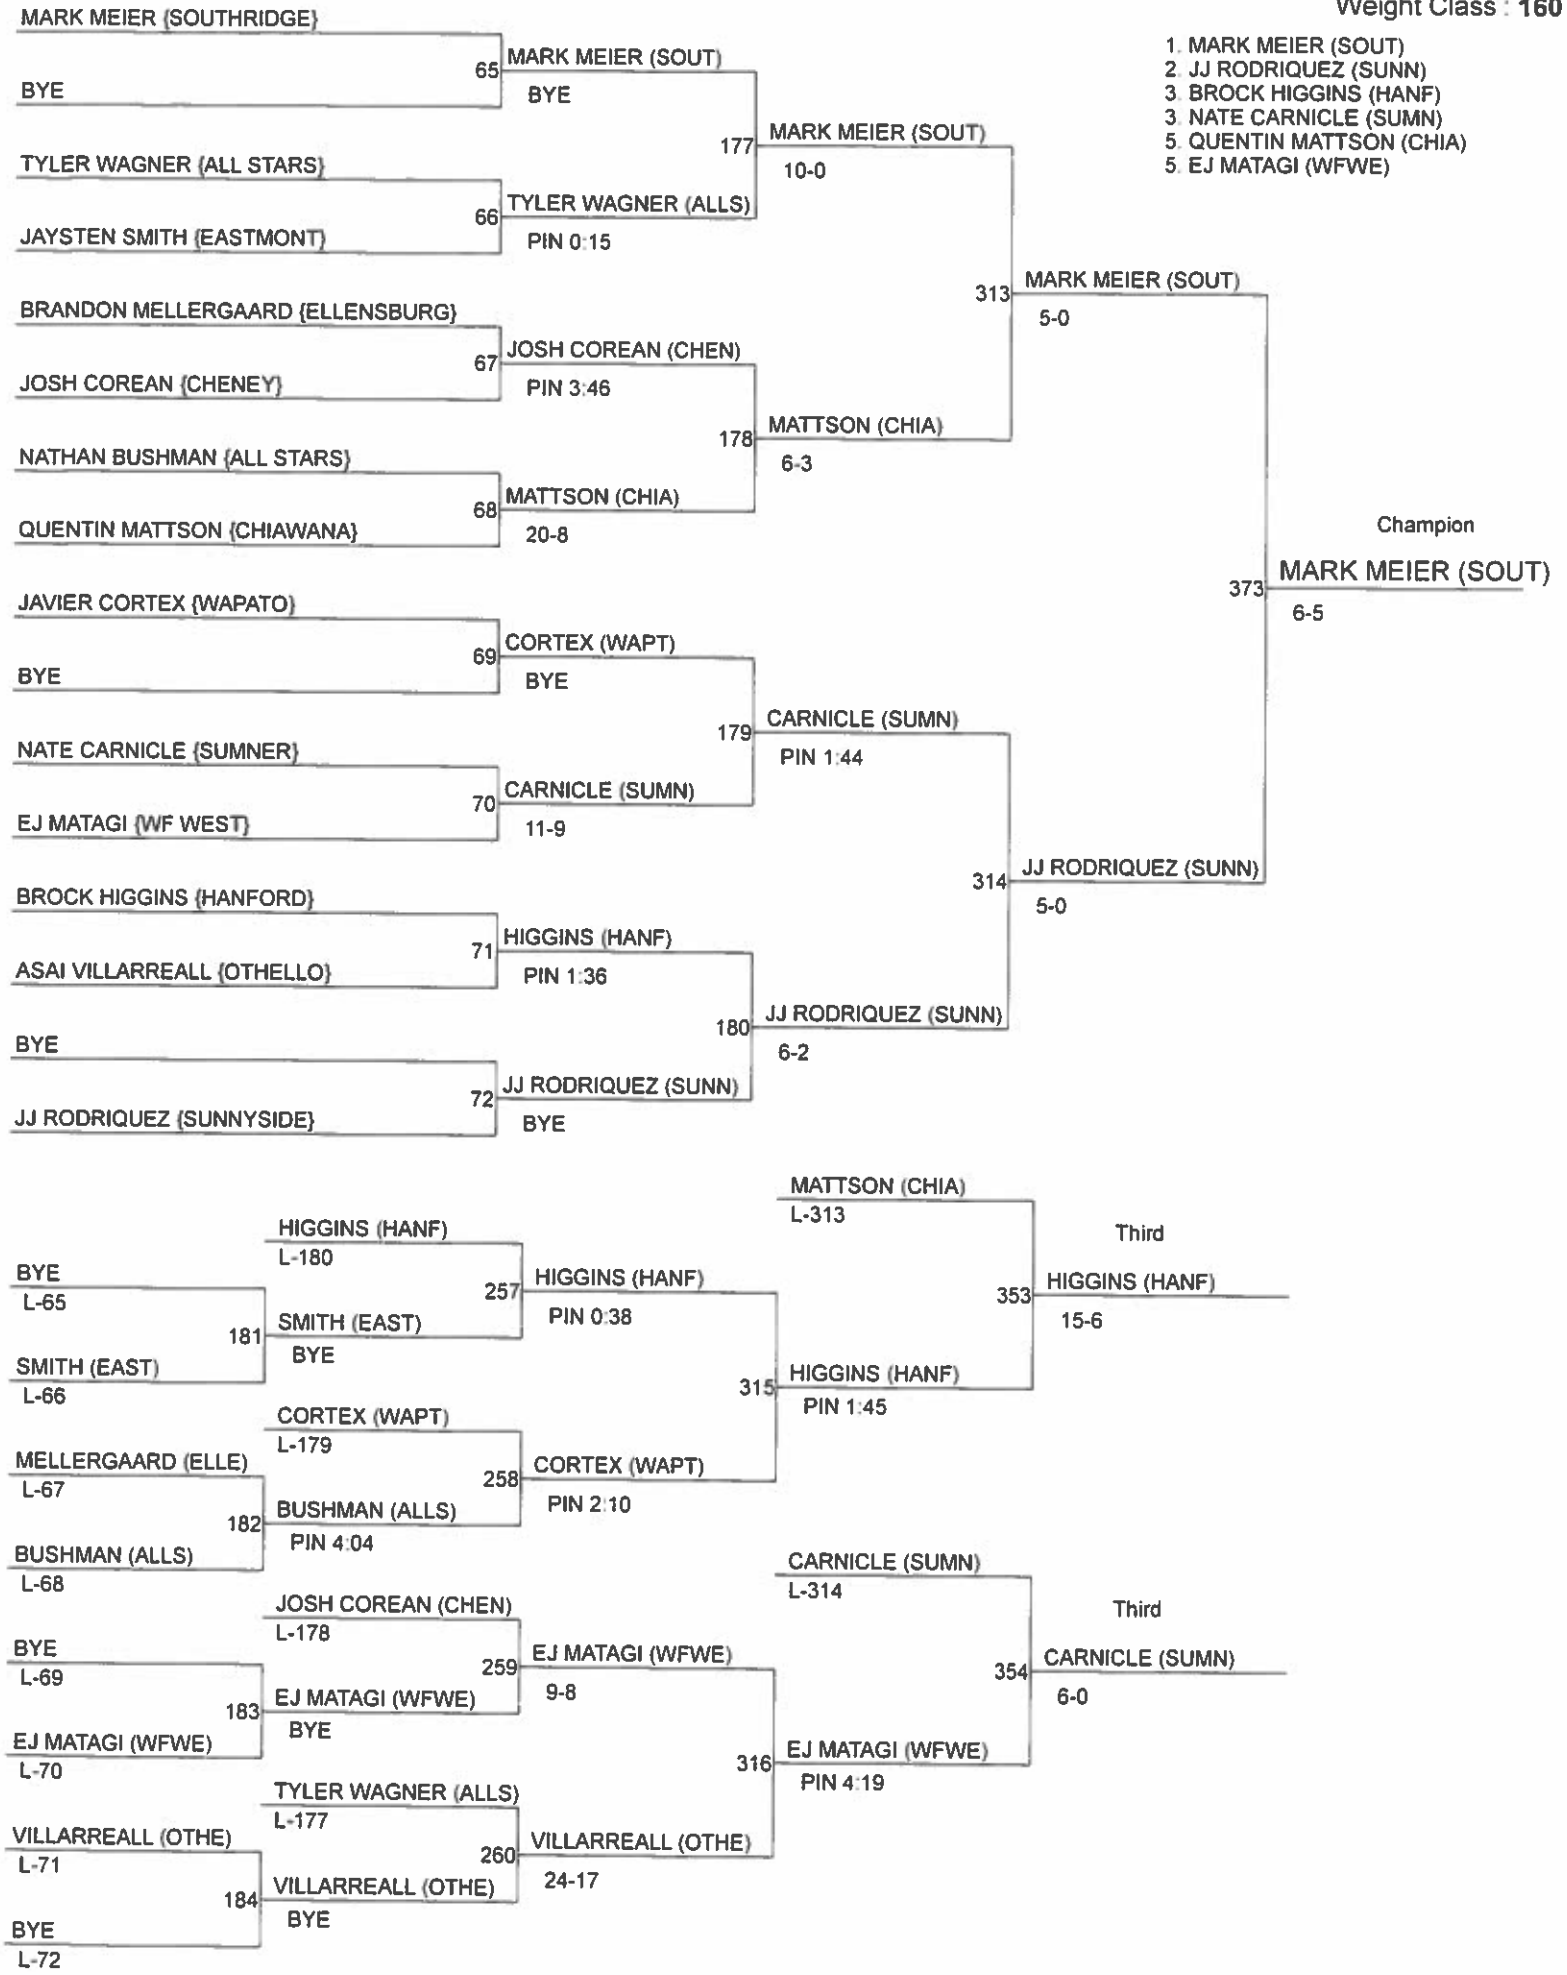

2017 RAY WESTBERG WRESTLING INVITATIONAL

Weight Class : 160

1. MARK MEIER (SOUT)
2. JJ RODRIQUEZ (SUNN)
3. BROCK HIGGINS (HANF)
3. NATE CARNICLE (SUMN)
5. QUENTIN MATTSON (CHIA)
5. EJ MATAGI (WFWE)