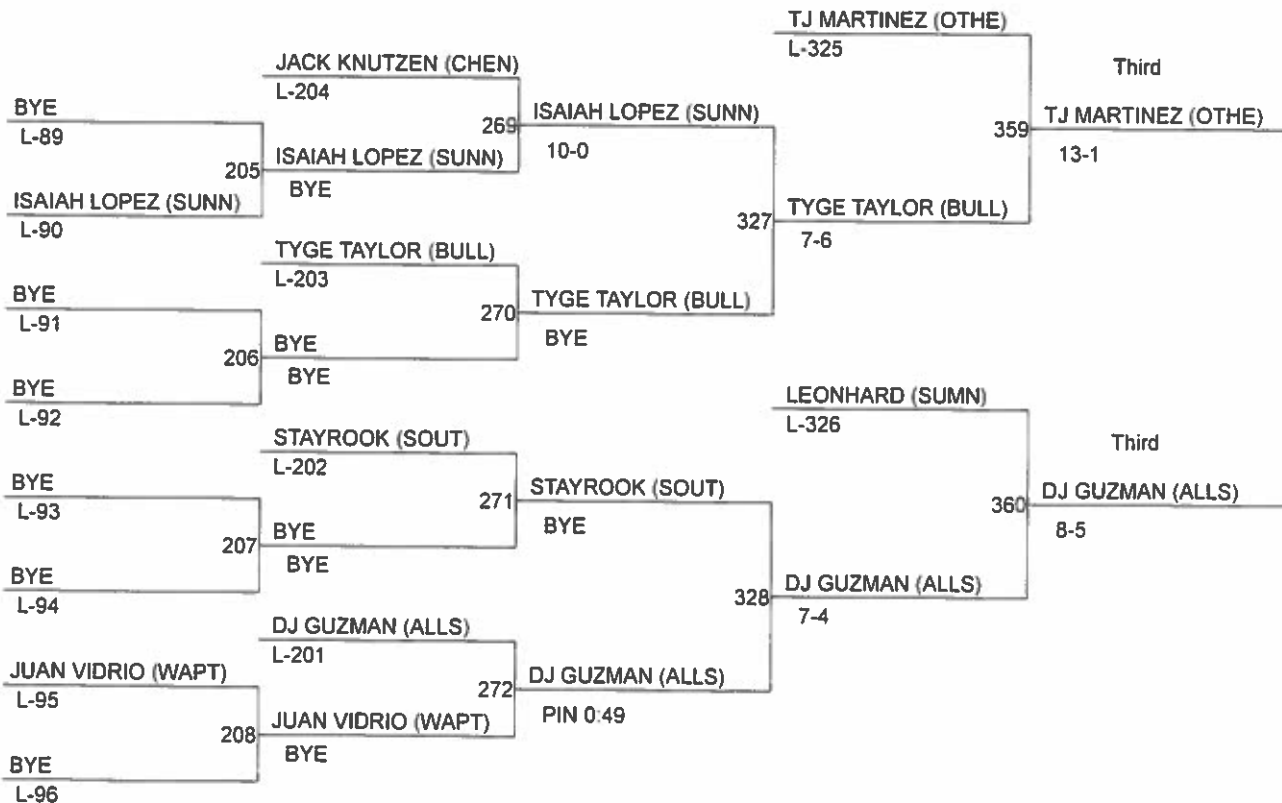

Weight Class : 170

1. AARON PIMENTEL (SELA)
2. RAUL JIMENEZ (IKE)
3. MOISES MORALES (SUNN)
3. HUNTER WALLACE (KITT)
5. JONAH BRUMBAUGH (SUMN)
5. REESE JONES (OTHE)

2017 RAY WESTBERG WRESTLING INVITATIONAL

Weight Class : 182

1. LUKE PEEBLES (KITT)
2. BOEDY TAYLOR (CHEN)
3. COLE LANDRINI (IKE)
3. BRENDEN SPAHR (WFWE)
5. STEVEN ESTRADA (SUNN)
5. RILEY LOPEZ (SOUT)

2017 RAY WESTBERG WRESTLING INVITATIONAL

Weight Class : 195

- 1. CLAYTON SILVERS (CHIA)
- 2. ISIAIAH JOHNSTON (EAST)
- 3. TJ MARTINEZ (OTHE)
- 3. DJ GUZMAN (ALLS)
- 5. TYGE TAYLOR (BULL)
- 5. LUCAS LEONHARD (SUMN)

2017 RAY WESTBERG WRESTLING INVITATIONAL

Weight Class : 220