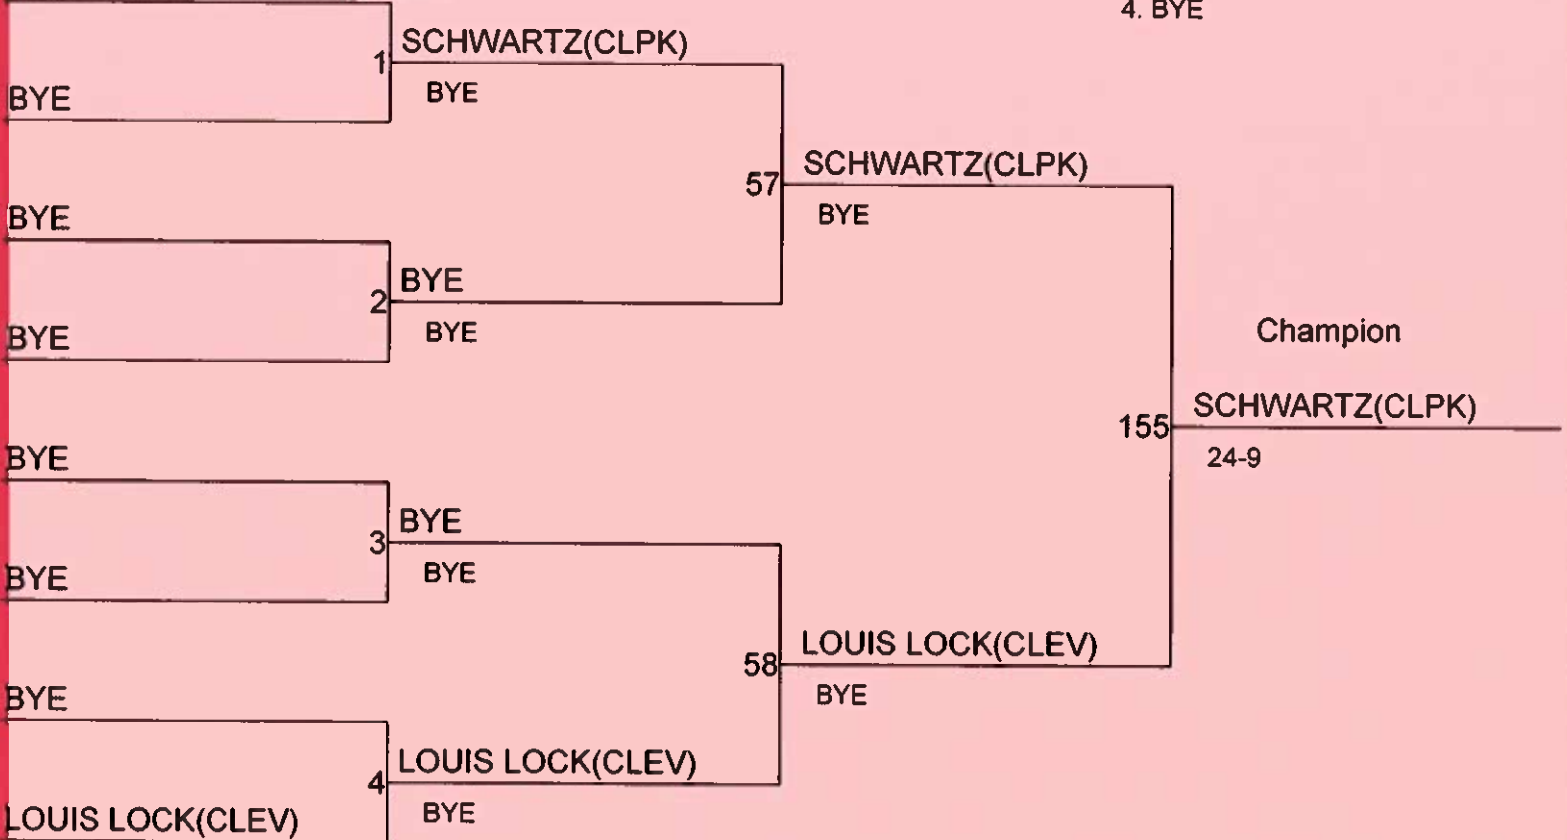

RELENTLESS 2

1..JUANITA.....	149	6..LIFE CHRISTIAN ACADEMY..56..	
2..MERCER ISLAND.....	145	7..WEST SEATTLE.....	53
3..CLEVELAND.....	102.5	8..CHIEF SEALTH.....	51
4..EVERGREEN/TYEE.....	91.5	9..CLOVER PARK.....	43.5
5..GARFIELD.....	62	10..MUCKLESHOOT TRIBAL SCHOOL.....	
		11..FOSTER.....	0

RELENTLESS 2

Weight Class : 106

1. JACKSON SCHWARTZ(CLPK)
2. LOUIS LOCK(CLEV)
3. BYE
4. BYE

JACKSON SCHWARTZ(CLPK)