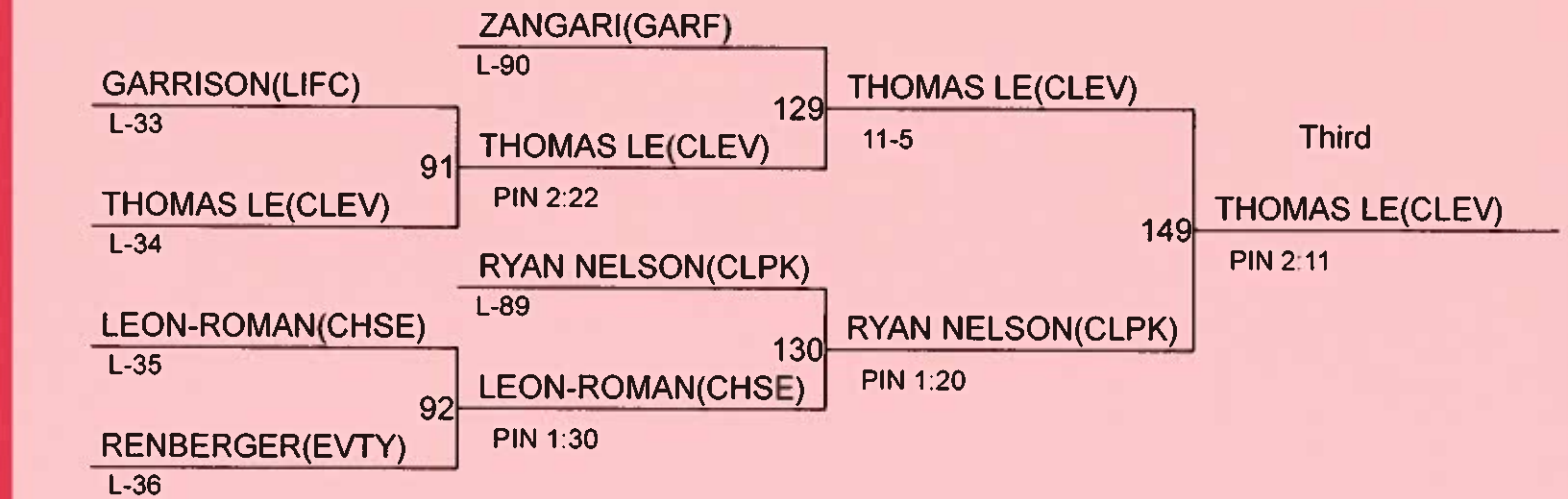

Third

THOMAS LE(CLEV)

PIN 2:11