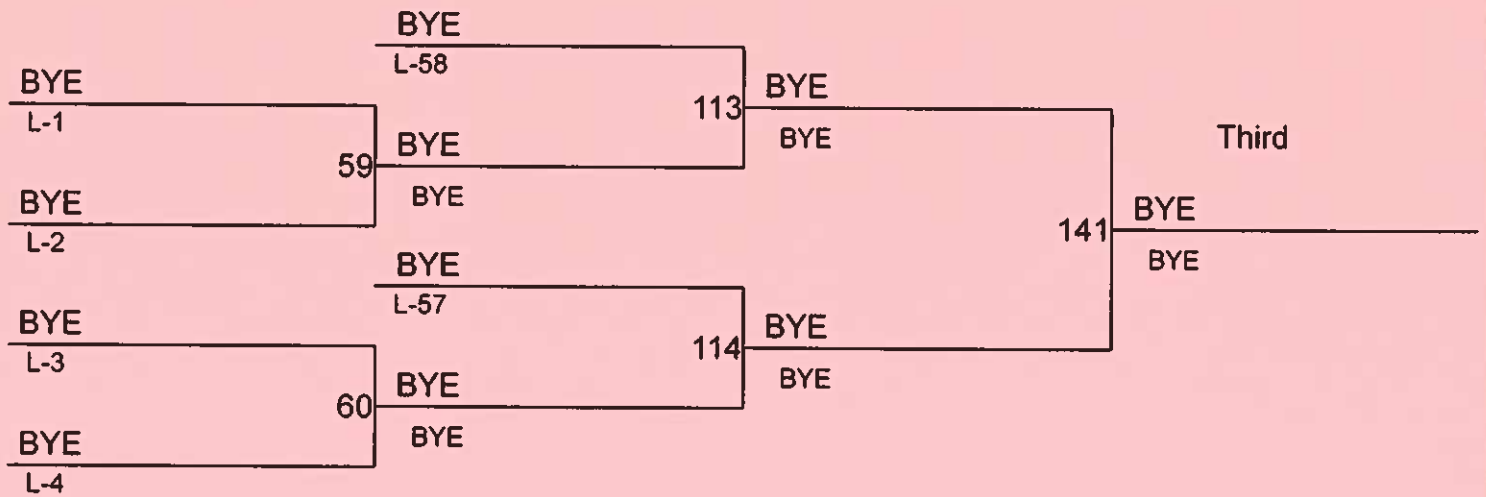

RELENTLESS 2

1..JUANITA.....	149	6..LIFE CHRISTIAN ACADEMY..56..	
2..MERCER ISLAND.....	145	7..WEST SEATTLE.....	53
3..CLEVELAND.....	102.5	8..CHIEF SEALTH.....	51
4..EVERGREEN/TYEE.....	91.5	9..CLOVER PARK.....	43.5
5..GARFIELD.....	62	10..MUCKLESHOOT TRIBAL SCHOOL.....	
		11..FOSTER.....	0

RELENTLESS 2

Weight Class : 106

1. JACKSON SCHWARTZ(CLPK)
2. LOUIS LOCK(CLEV)
3. BYE
4. BYE

JACKSON SCHWARTZ(CLPK)