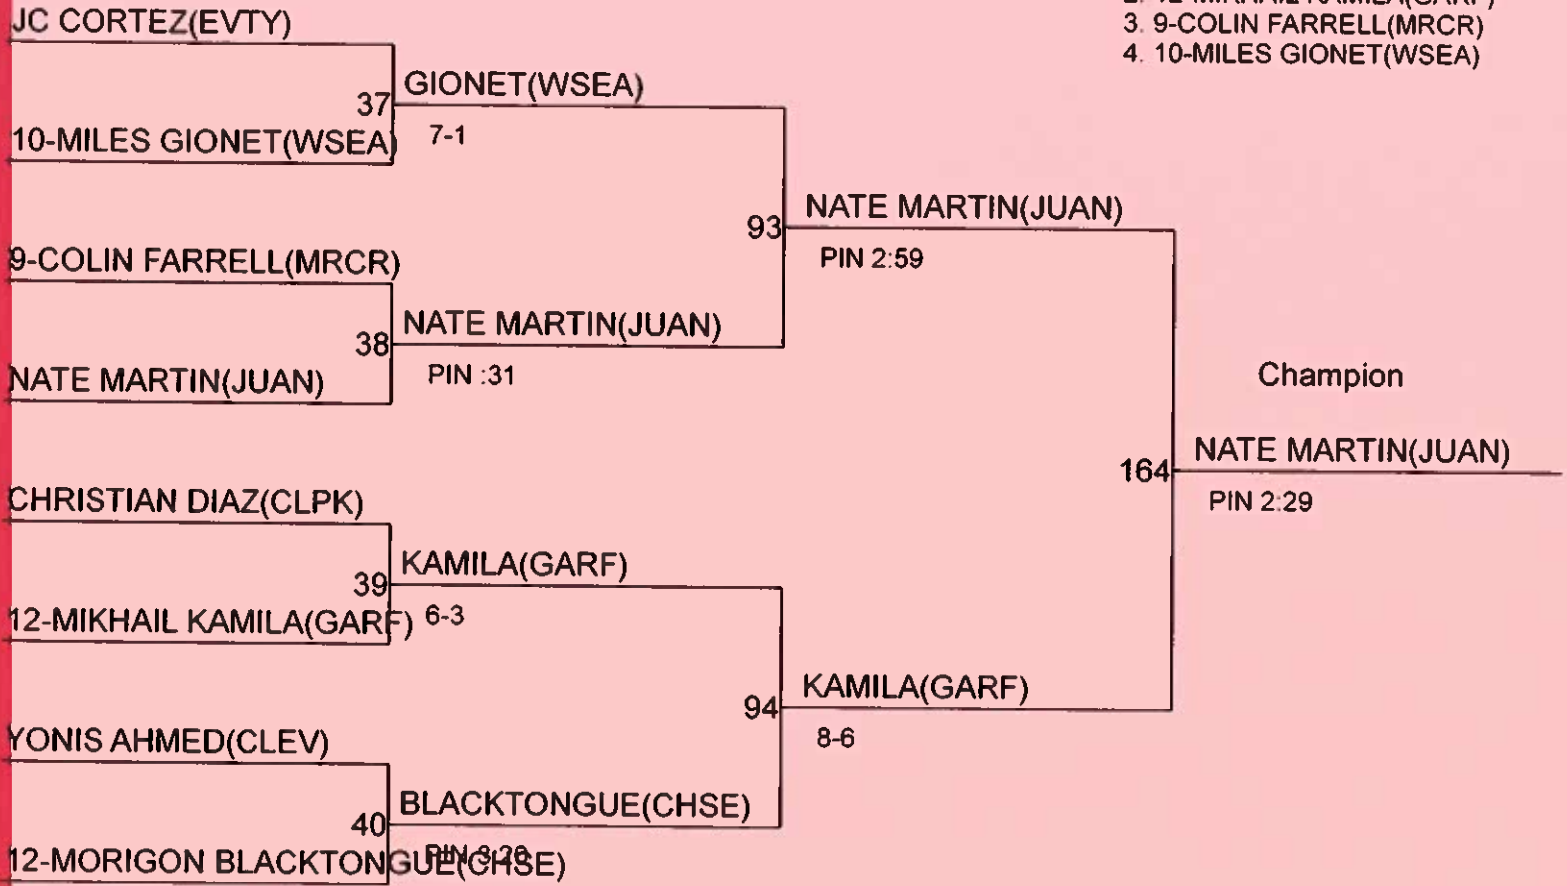

RELENTLESS 2

Weight Class : 170

1. NATE MARTIN(JUAN)
2. 12-MIKHAIL KAMILA(GARF)
3. 9-COLIN FARRELL(MRCR)
4. 10-MILES GIONET(WSEA)