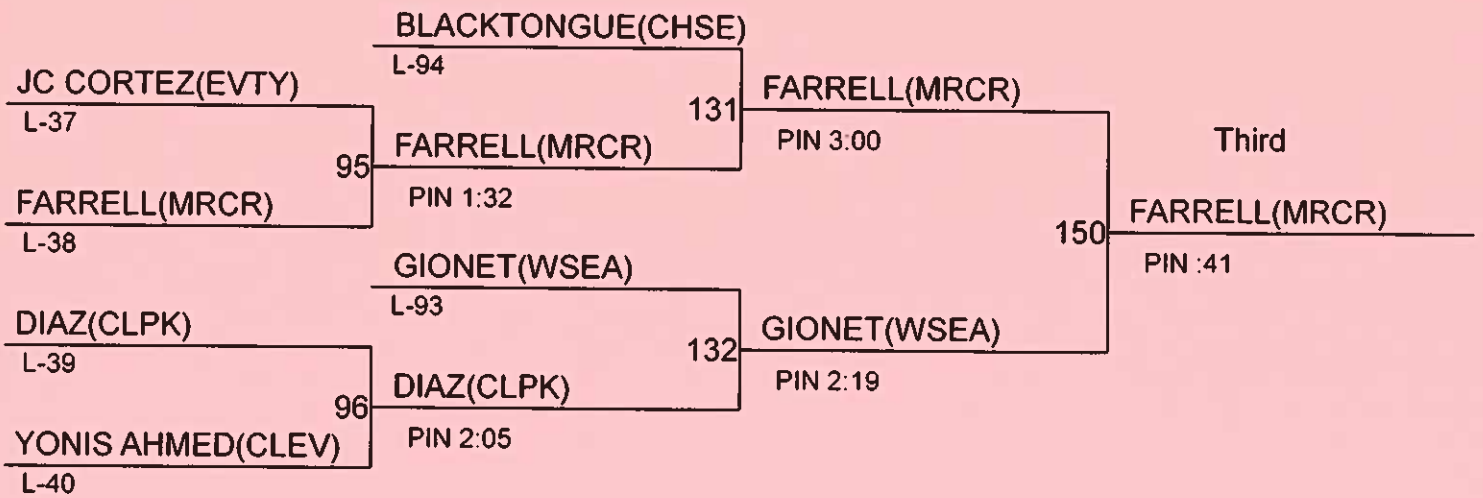

RELENTLESS 2

Weight Class : 170

1. NATE MARTIN(JUAN)
2. 12-MIKHAIL KAMILA(GARF)
3. 9-COLIN FARRELL(MRCR)
4. 10-MILES GIONET(WSEA)