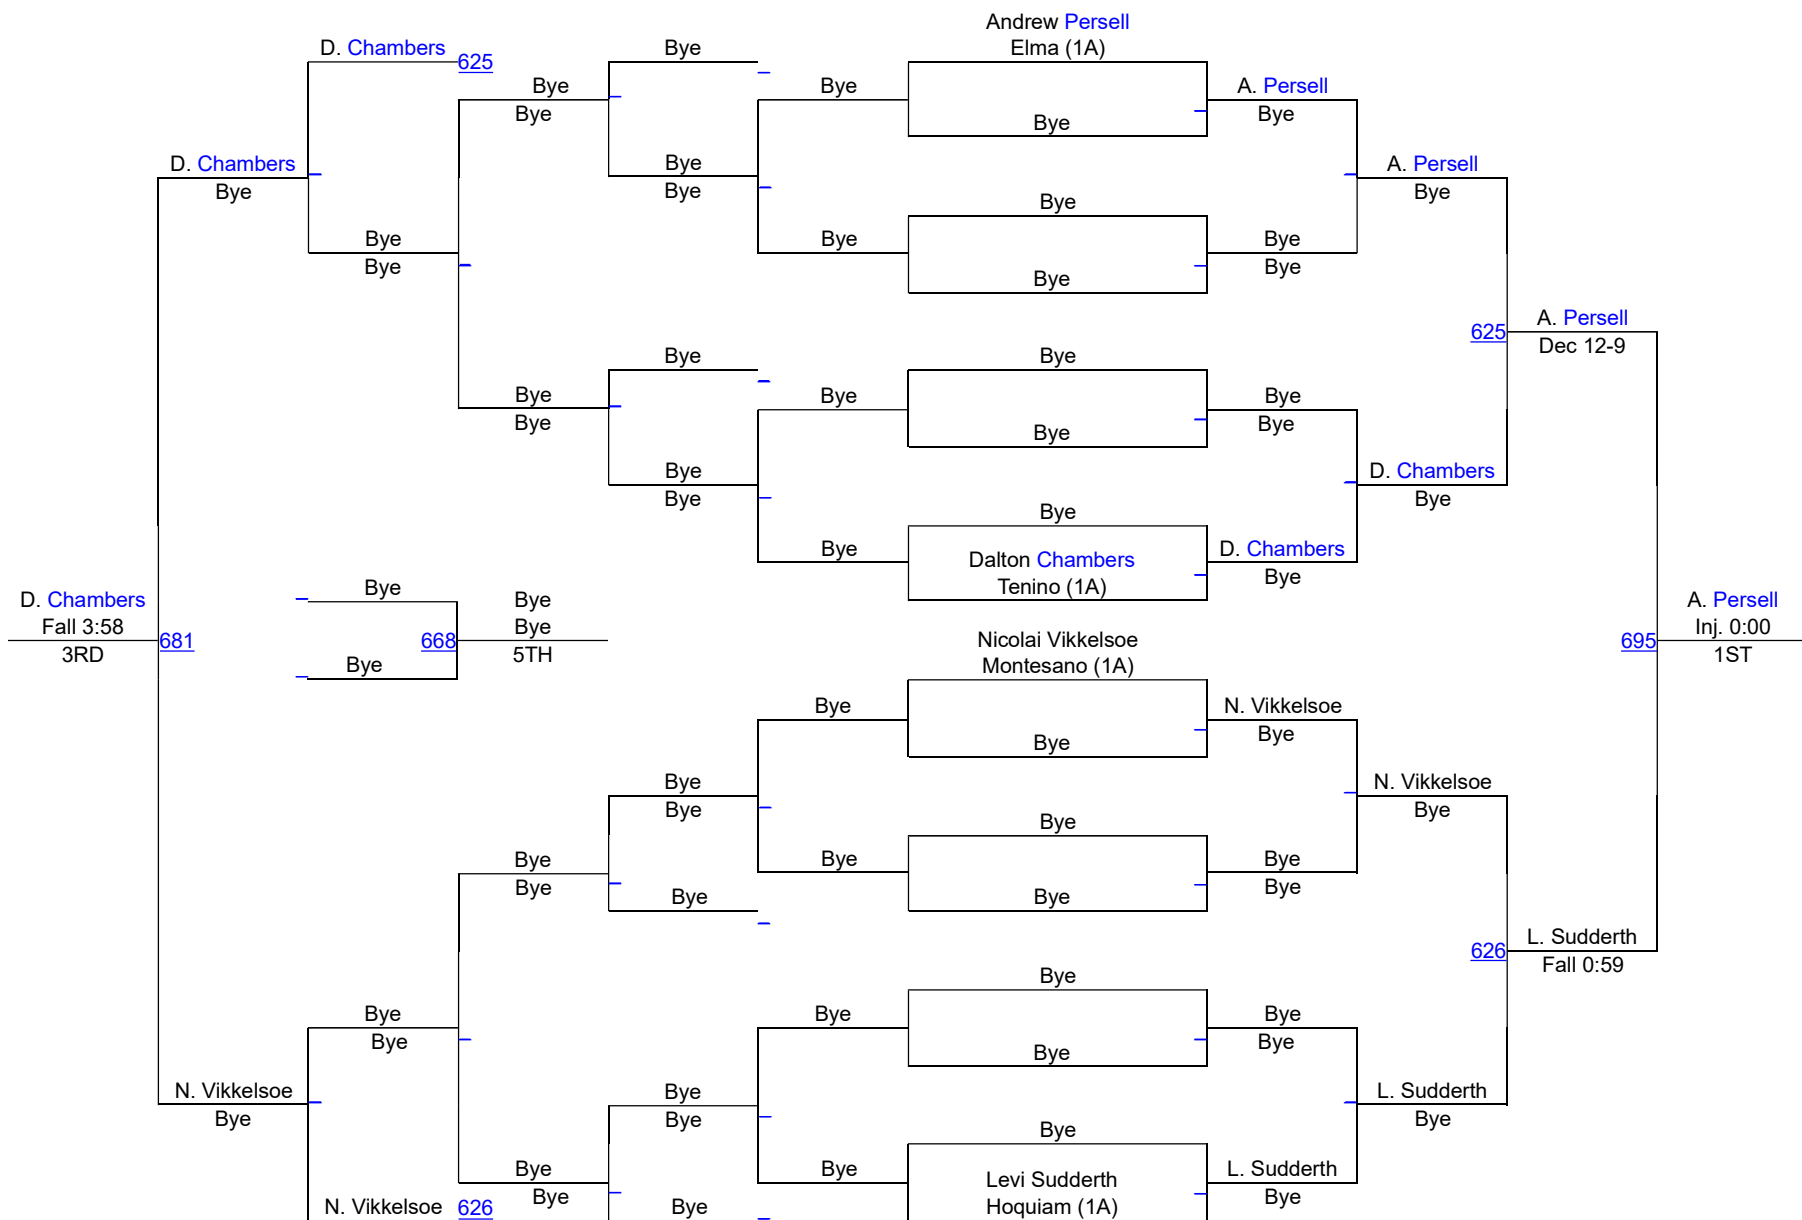

WIAA Dist.4 North 2A,1A,2B,Girls Sub-Reg

1A Boys 106

WIAA Dist.4 North 2A,1A,2B,Girls Sub-Reg

1A Boys 120

WIAA Dist.4 North 2A,1A,2B,Girls Sub-Reg

1A Boys 126

WIAA Dist.4 North 2A,1A,2B,Girls Sub-Reg

1A Boys 132