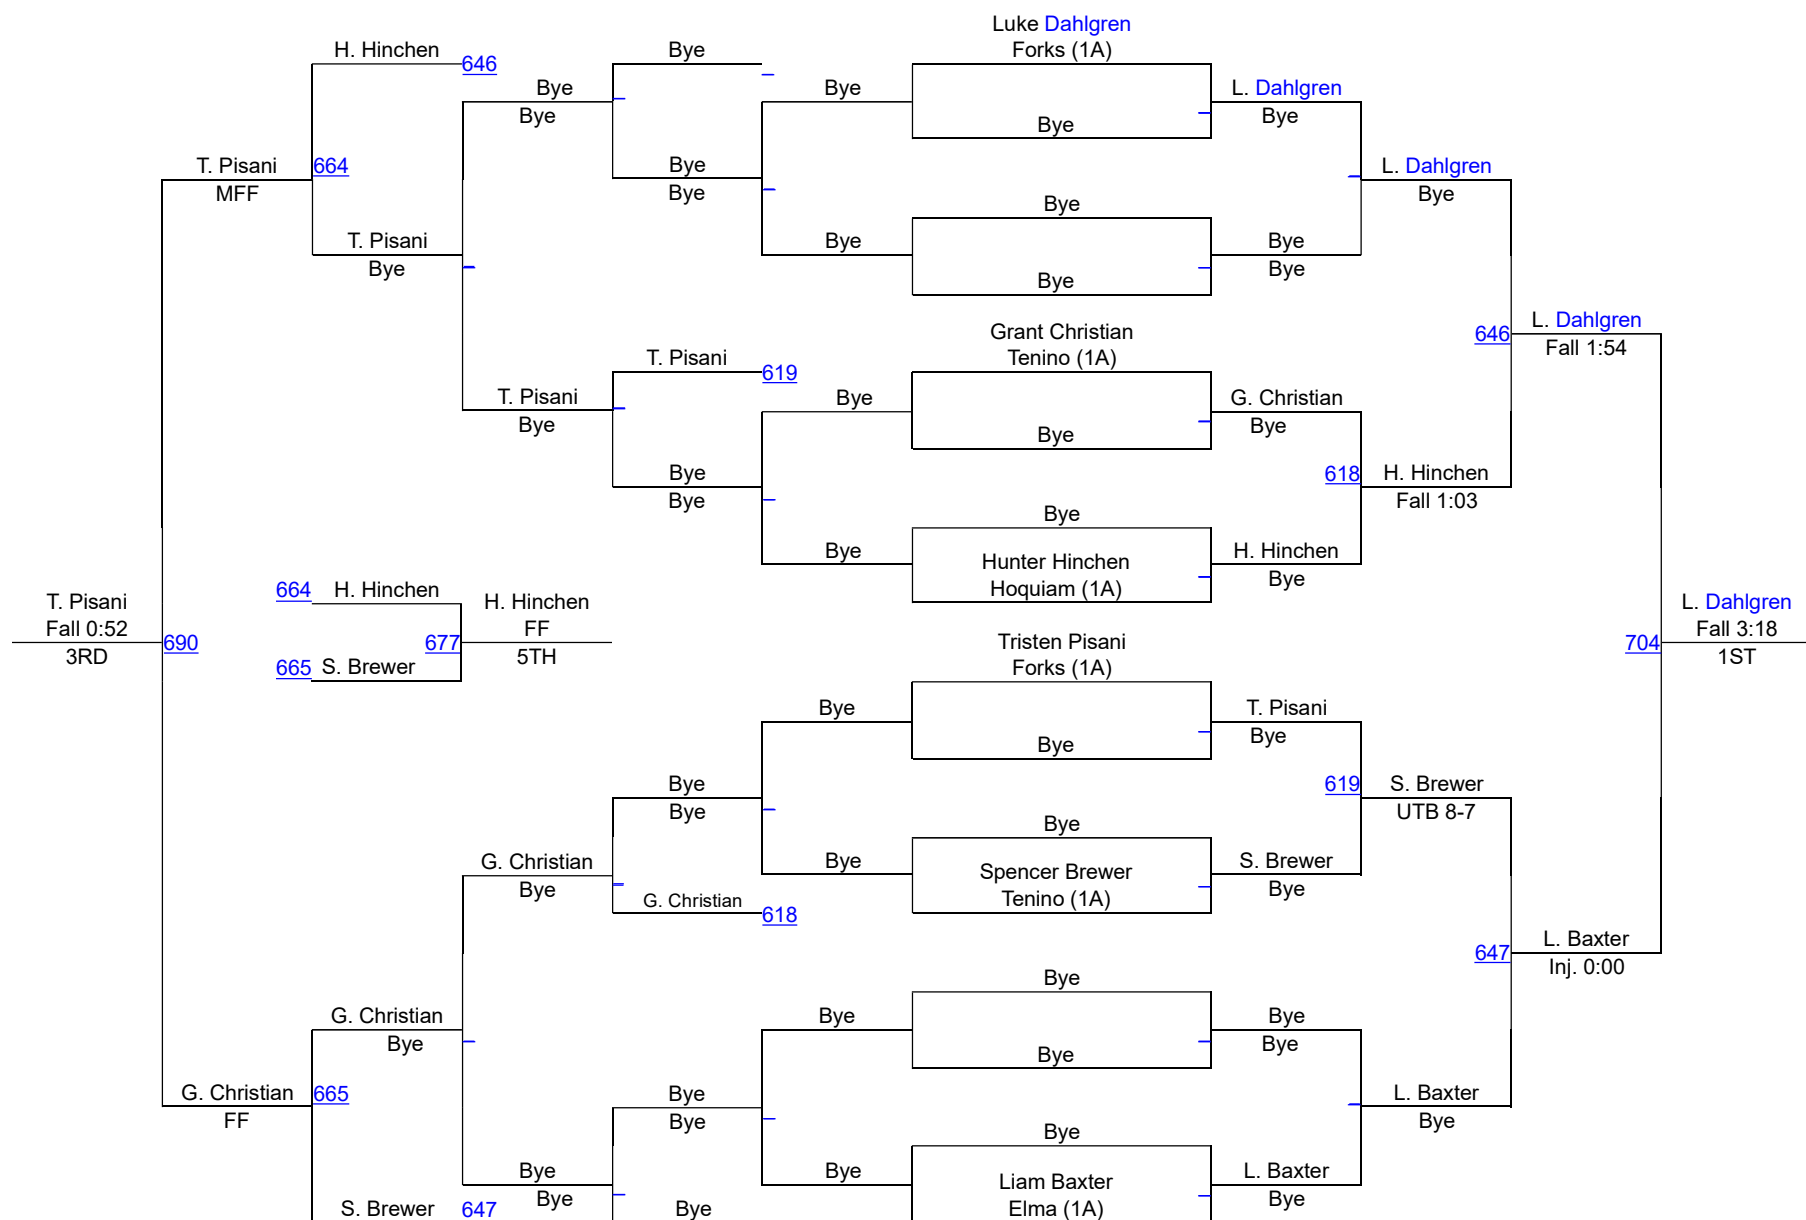

WIAA Dist.4 North 2A,1A,2B,Girls Sub-Reg

1A Boys 170

WIAA Dist.4 North 2A,1A,2B,Girls Sub-Reg

1A Boys 182

WIAA Dist.4 North 2A,1A,2B,Girls Sub-Reg

1A Boys 195

WIAA Dist.4 North 2A,1A,2B,Girls Sub-Reg

1A Boys 220