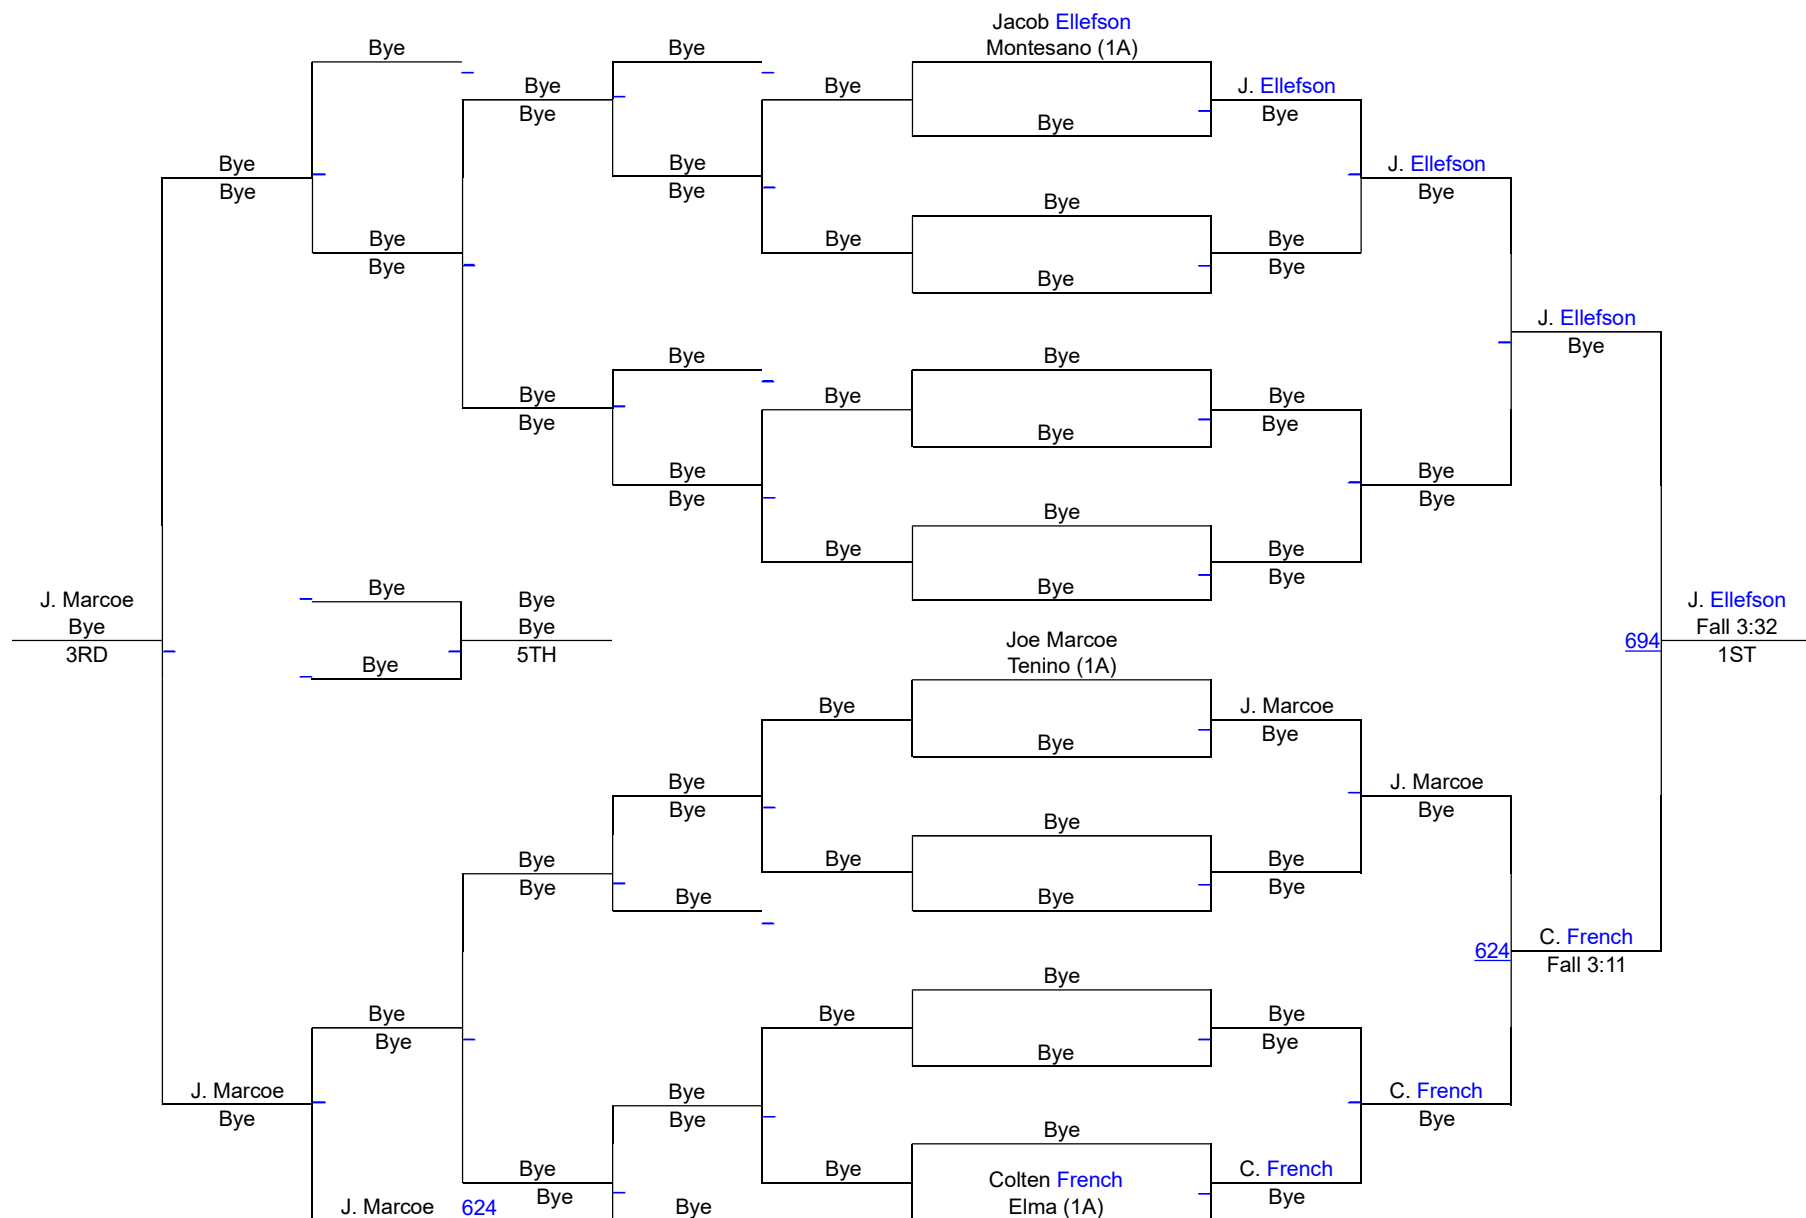

WIAA Dist.4 North 2A,1A,2B,Girls Sub-Reg

1A Boys 106

WIAA Dist.4 North 2A,1A,2B,Girls Sub-Reg

1A Boys 120

WIAA Dist.4 North 2A,1A,2B,Girls Sub-Reg

1A Boys 126

WIAA Dist.4 North 2A,1A,2B,Girls Sub-Reg

1A Boys 132