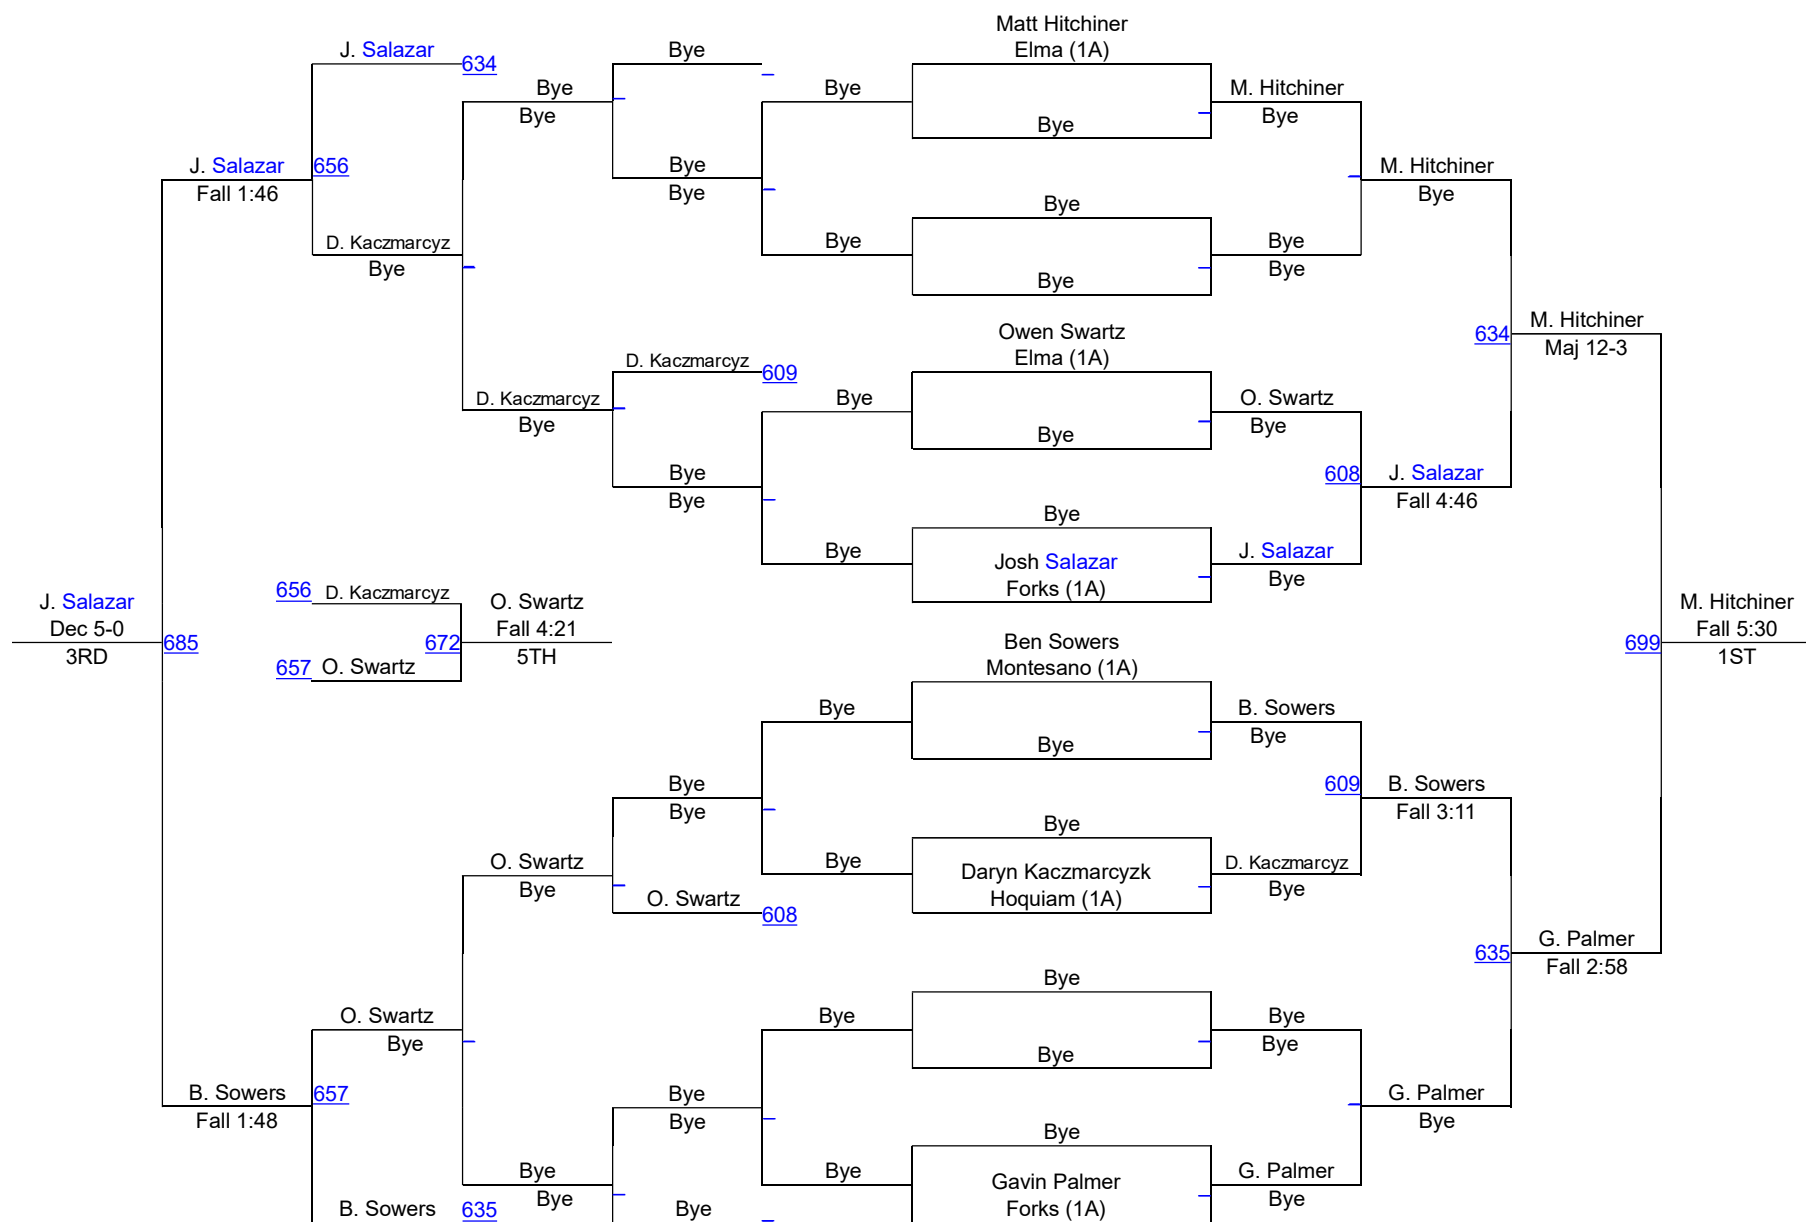

WIAA Dist.4 North 2A,1A,2B,Girls Sub-Reg

1A Boys 138

WIAA Dist.4 North 2A,1A,2B,Girls Sub-Reg

1A Boys 145

WIAA Dist.4 North 2A,1A,2B,Girls Sub-Reg

1A Boys 152

WIAA Dist.4 North 2A,1A,2B,Girls Sub-Reg

1A Boys 160