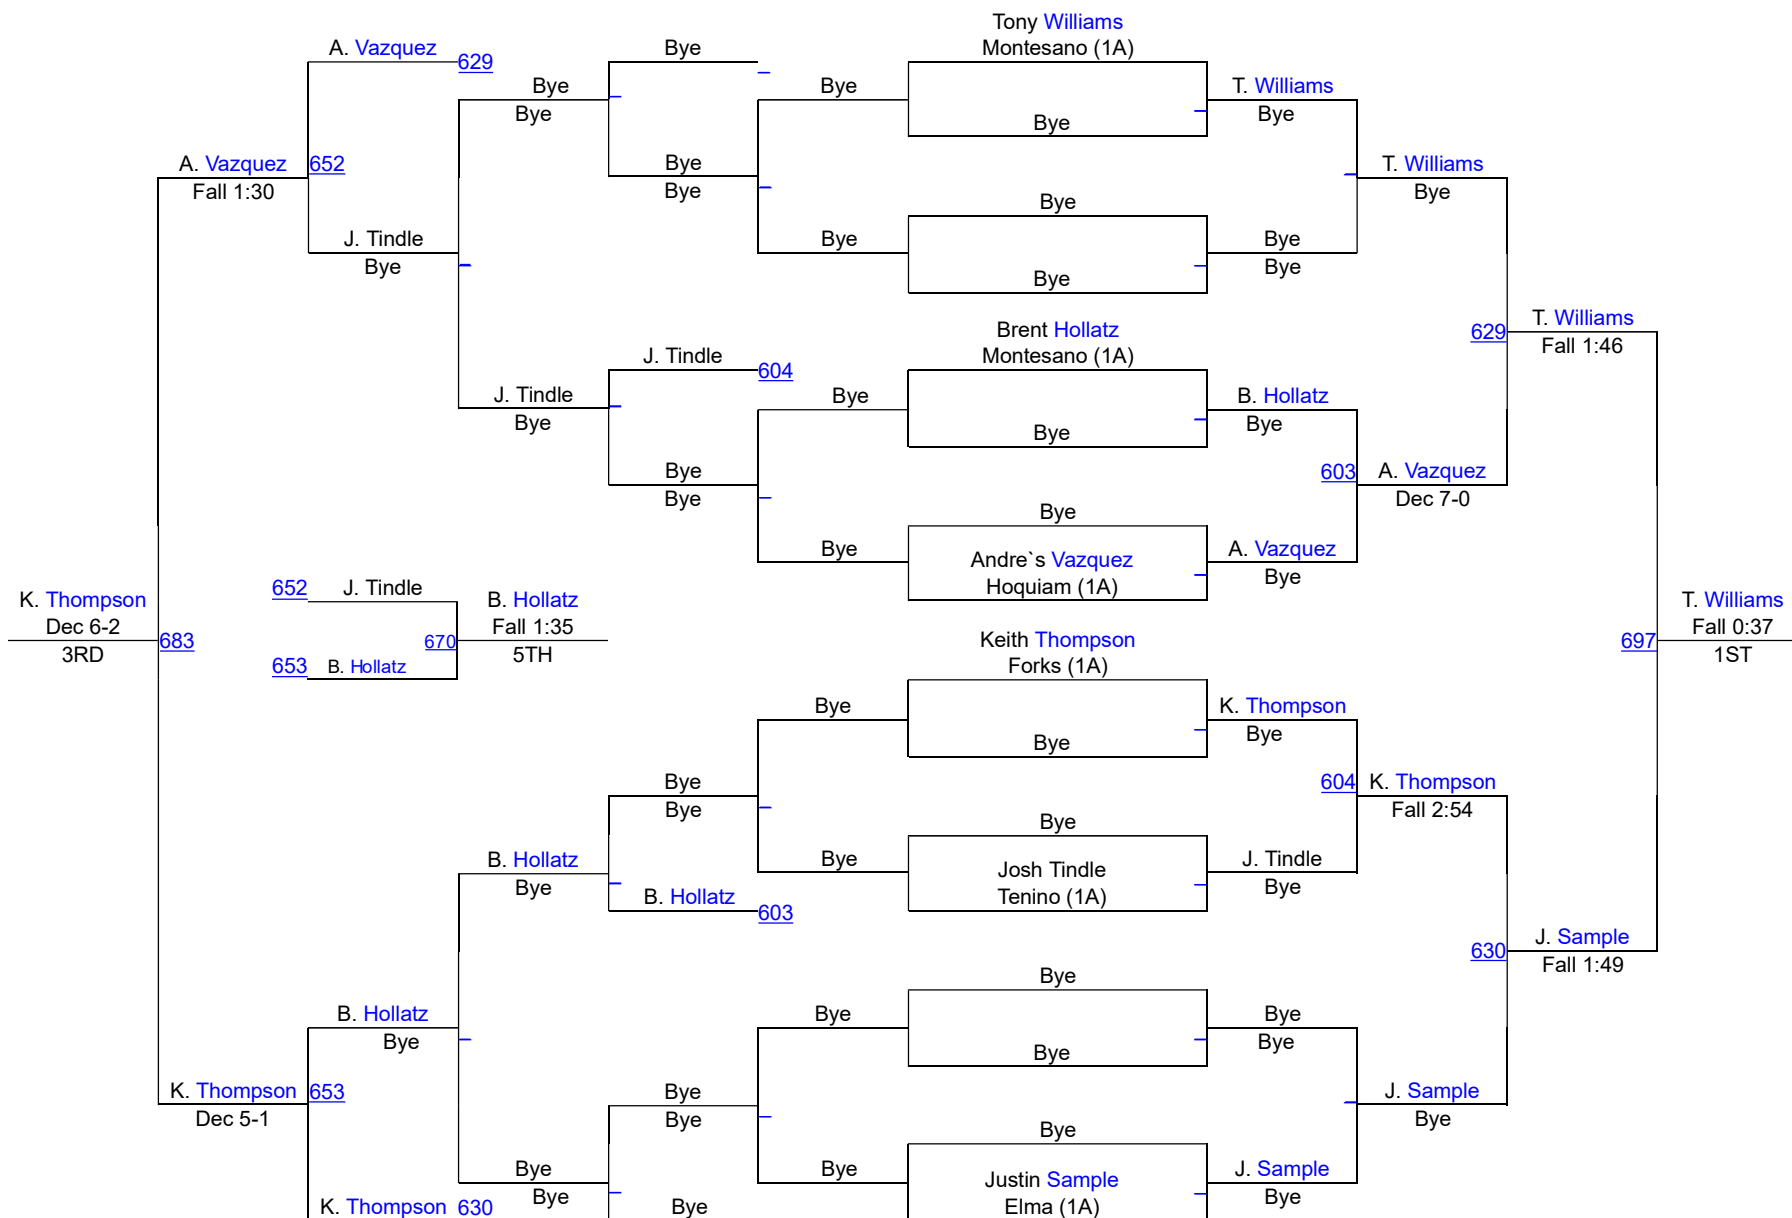

WIAA Dist.4 North 2A,1A,2B,Girls Sub-Reg

1A Boys 138