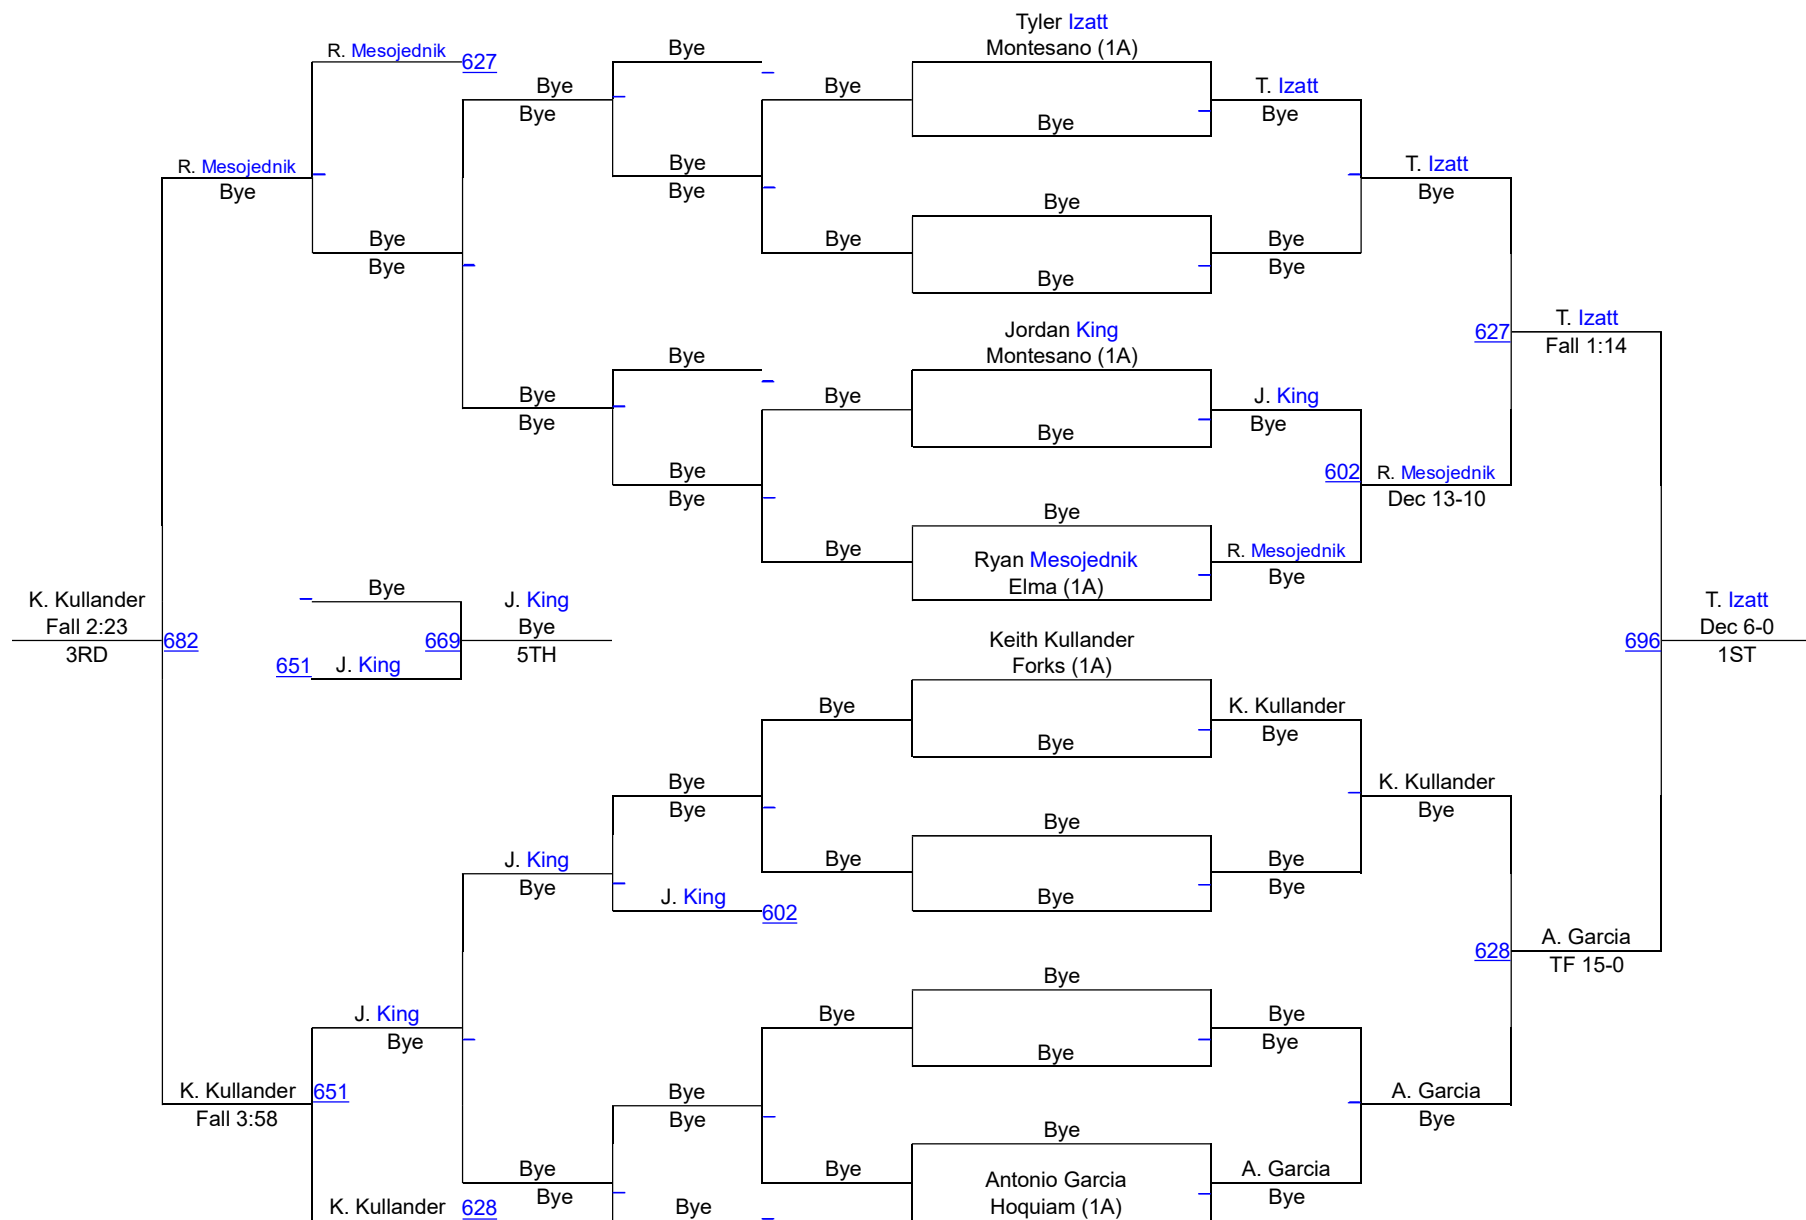

WIAA Dist.4 North 2A,1A,2B,Girls Sub-Reg

1A Boys 106

WIAA Dist.4 North 2A,1A,2B,Girls Sub-Reg

1A Boys 120

WIAA Dist.4 North 2A,1A,2B,Girls Sub-Reg

1A Boys 126

WIAA Dist.4 North 2A,1A,2B,Girls Sub-Reg

1A Boys 132