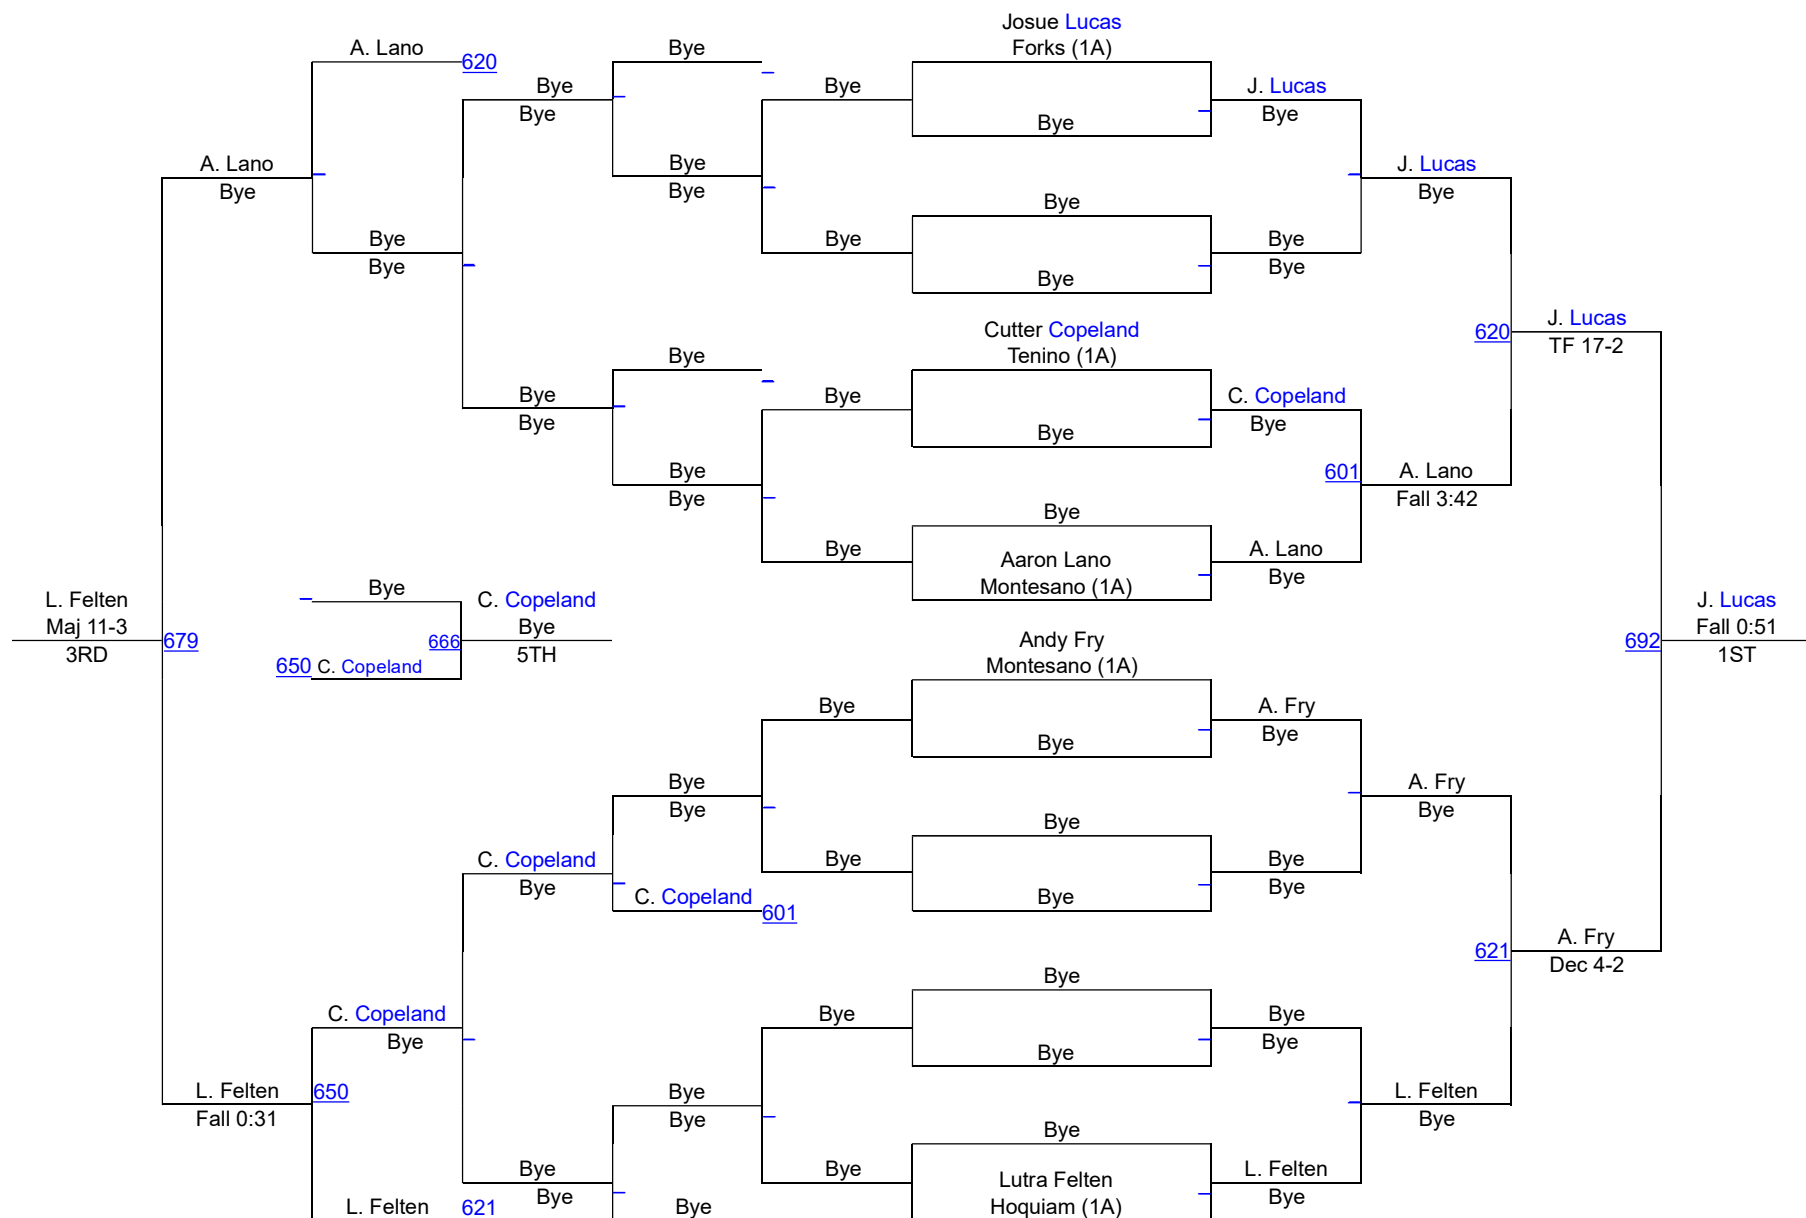

WIAA Dist.4 North 2A,1A,2B,Girls Sub-Reg

1A Boys 106

WIAA Dist.4 North 2A,1A,2B,Girls Sub-Reg

1A Boys 120

WIAA Dist.4 North 2A,1A,2B,Girls Sub-Reg

1A Boys 126

WIAA Dist.4 North 2A,1A,2B,Girls Sub-Reg

1A Boys 132