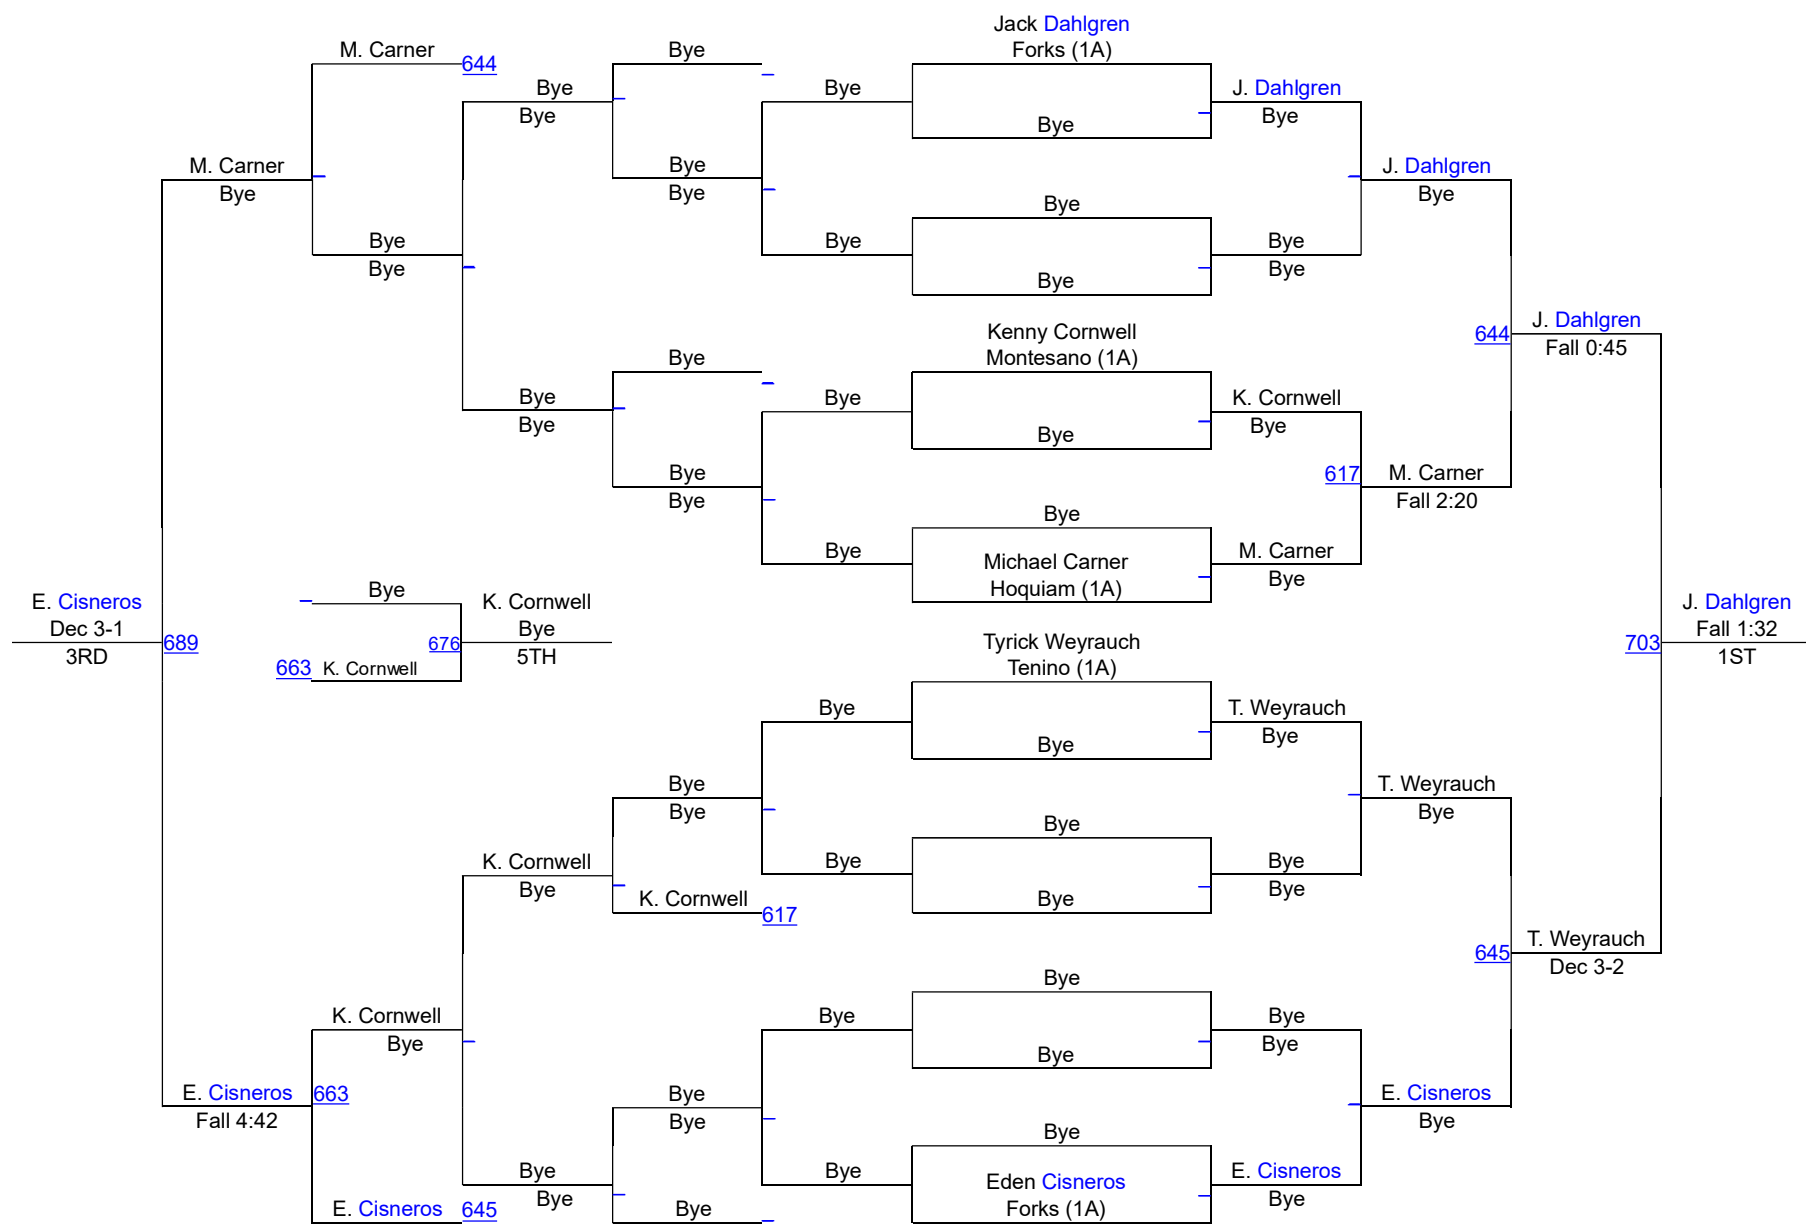

WIAA Dist.4 North 2A,1A,2B,Girls Sub-Reg

1A Boys 170

WIAA Dist.4 North 2A,1A,2B,Girls Sub-Reg

1A Boys 182

WIAA Dist.4 North 2A,1A,2B,Girls Sub-Reg

1A Boys 195

WIAA Dist.4 North 2A,1A,2B,Girls Sub-Reg

1A Boys 220