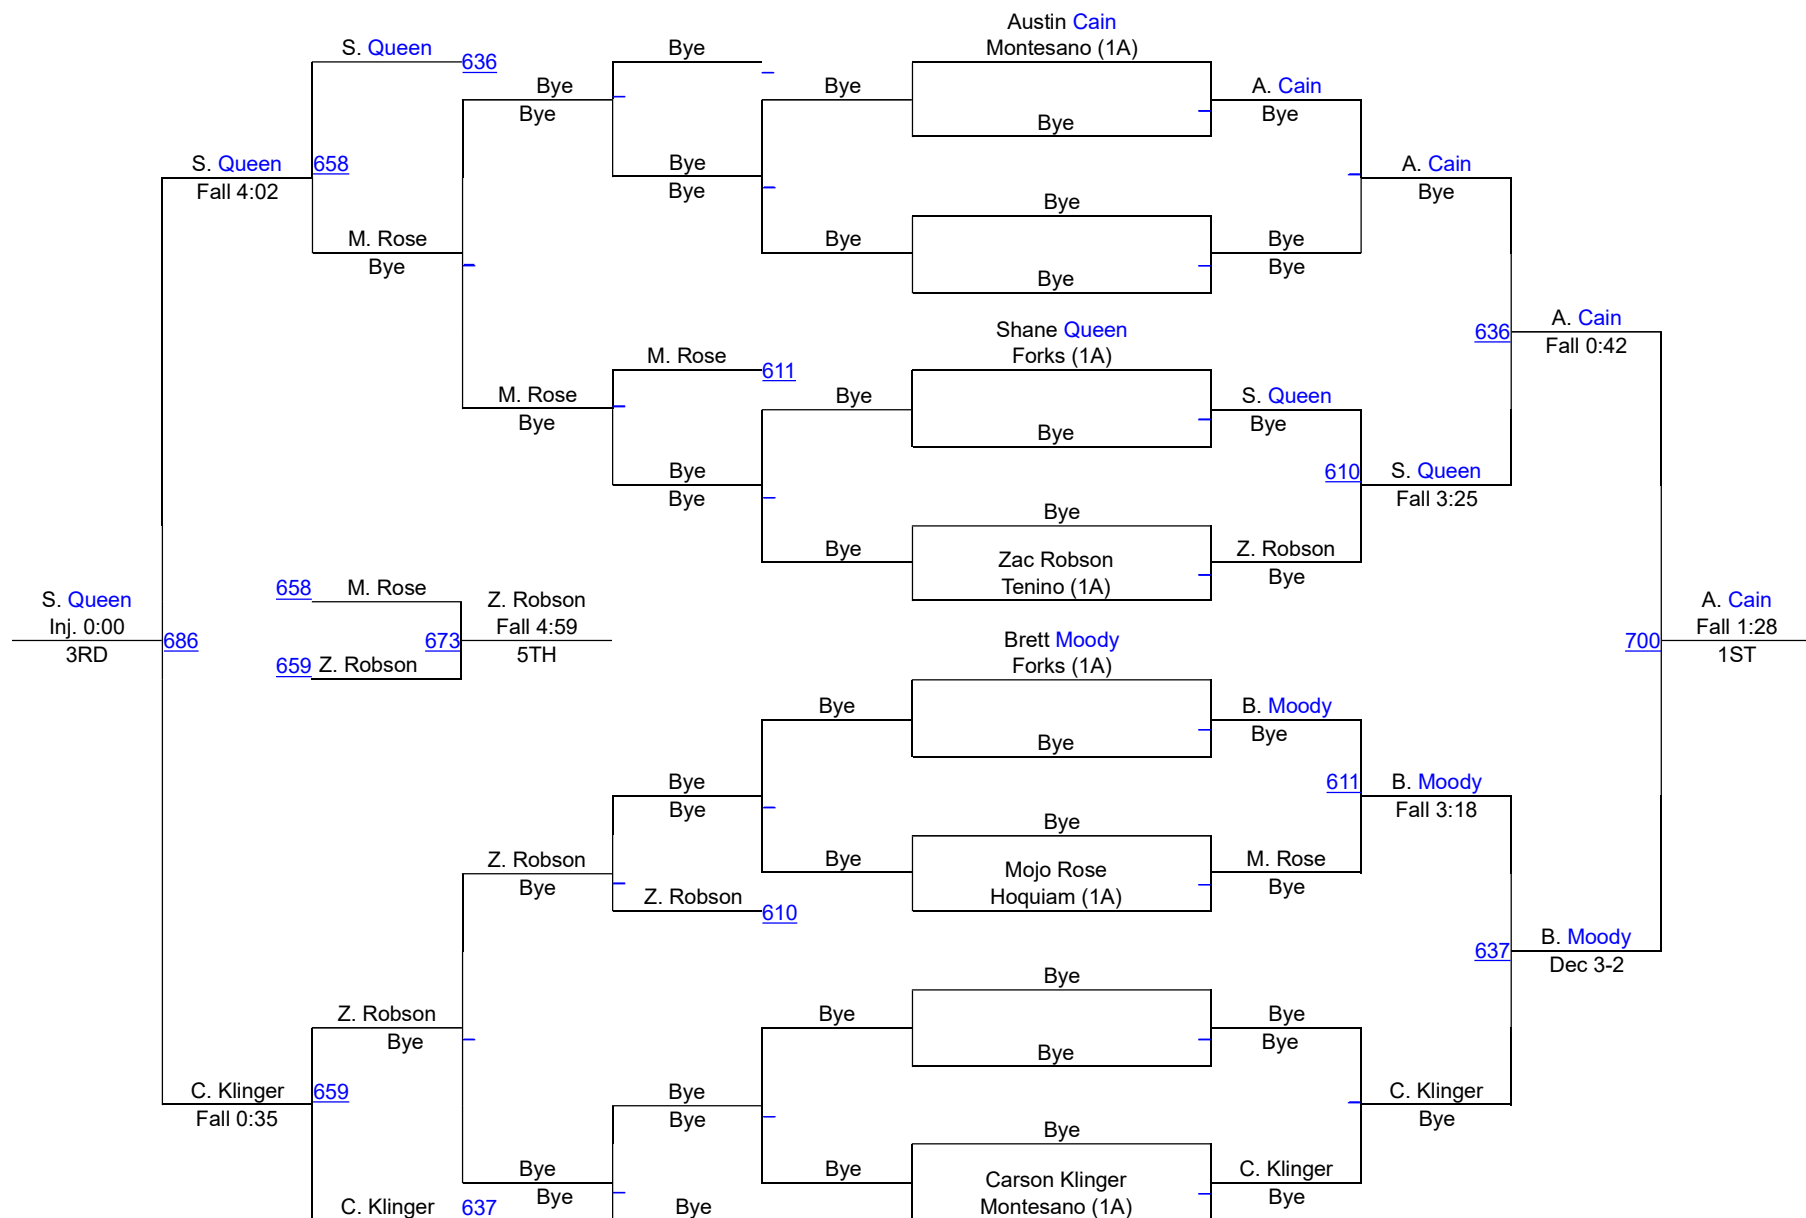

WIAA Dist.4 North 2A,1A,2B,Girls Sub-Reg

1A Boys 138

WIAA Dist.4 North 2A,1A,2B,Girls Sub-Reg

1A Boys 145

WIAA Dist.4 North 2A,1A,2B,Girls Sub-Reg

1A Boys 152

WIAA Dist.4 North 2A,1A,2B,Girls Sub-Reg

1A Boys 160