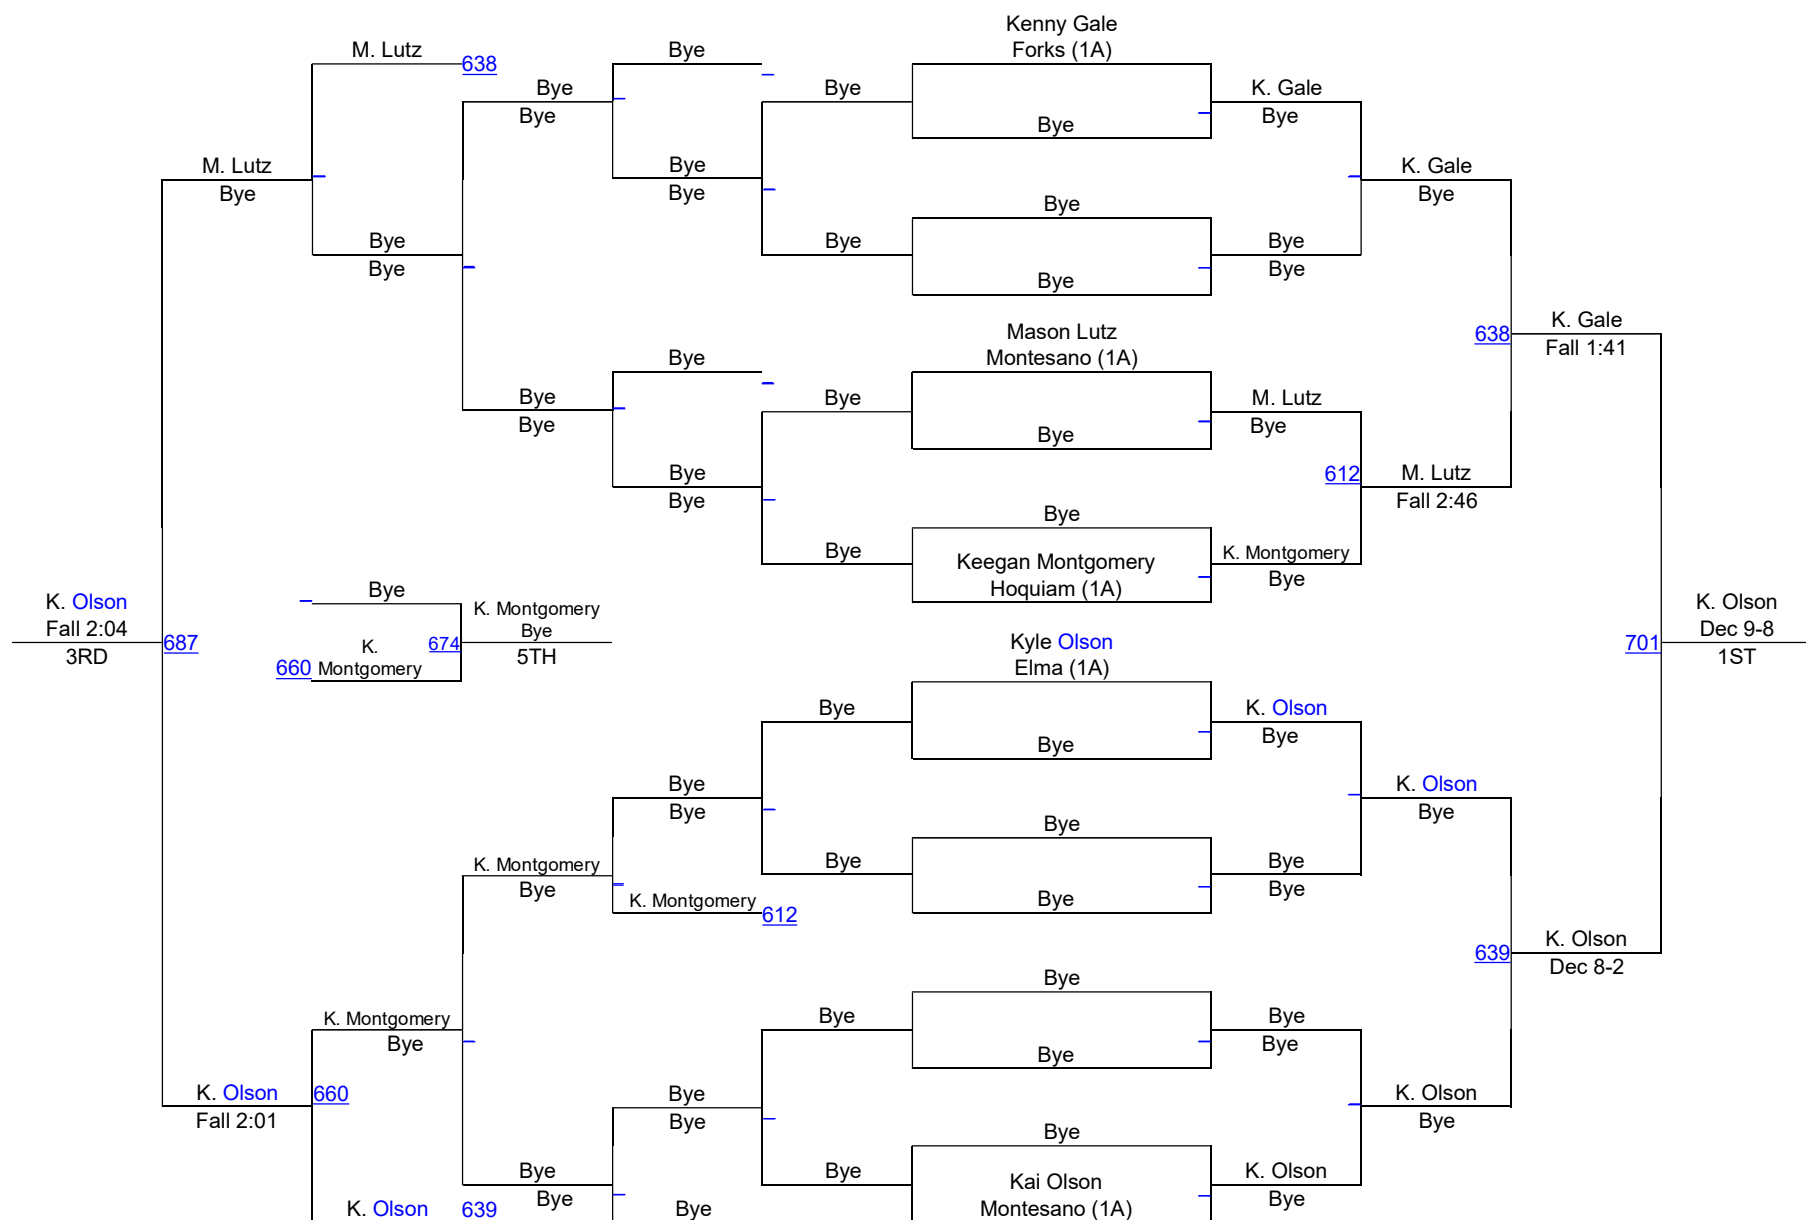

WIAA Dist.4 North 2A,1A,2B,Girls Sub-Reg

1A Boys 170