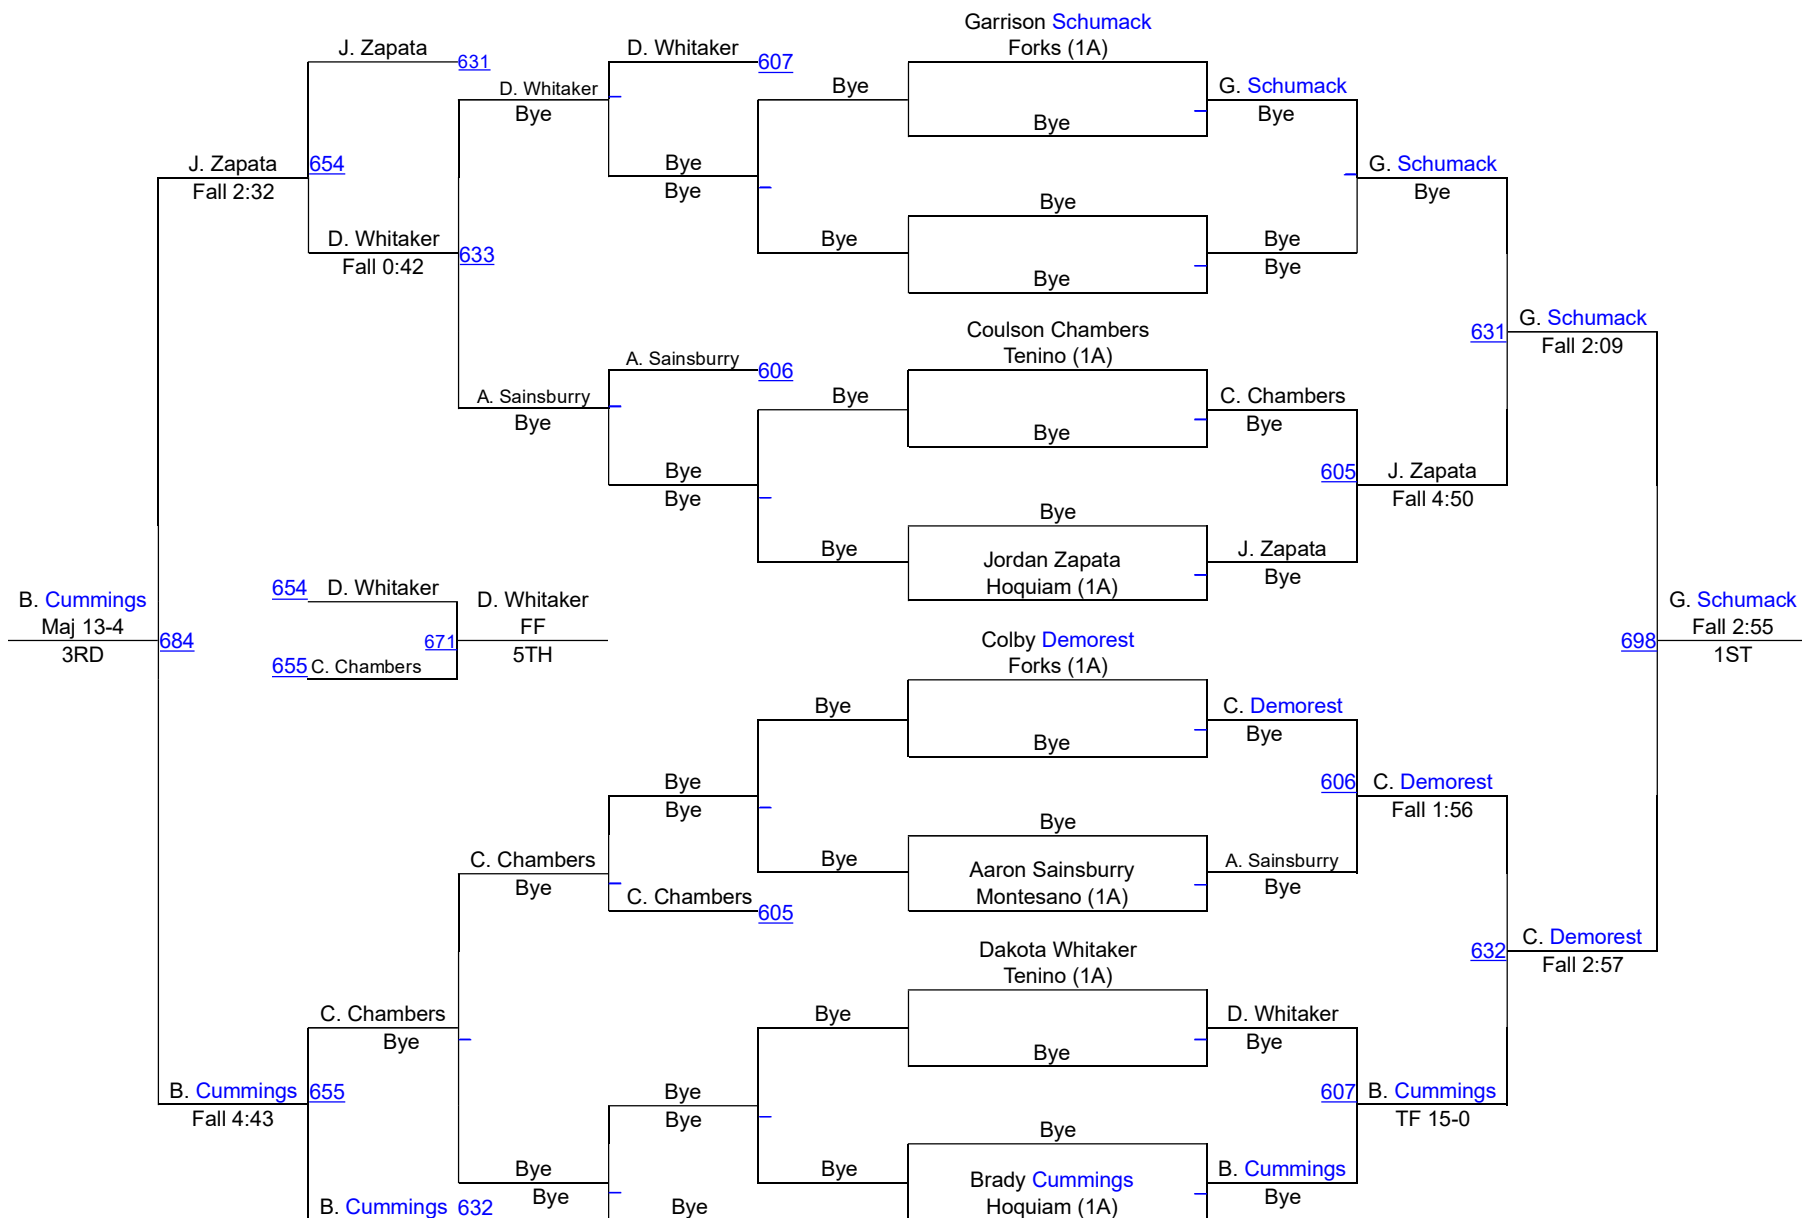

WIAA Dist.4 North 2A,1A,2B,Girls Sub-Reg

1A Boys 145