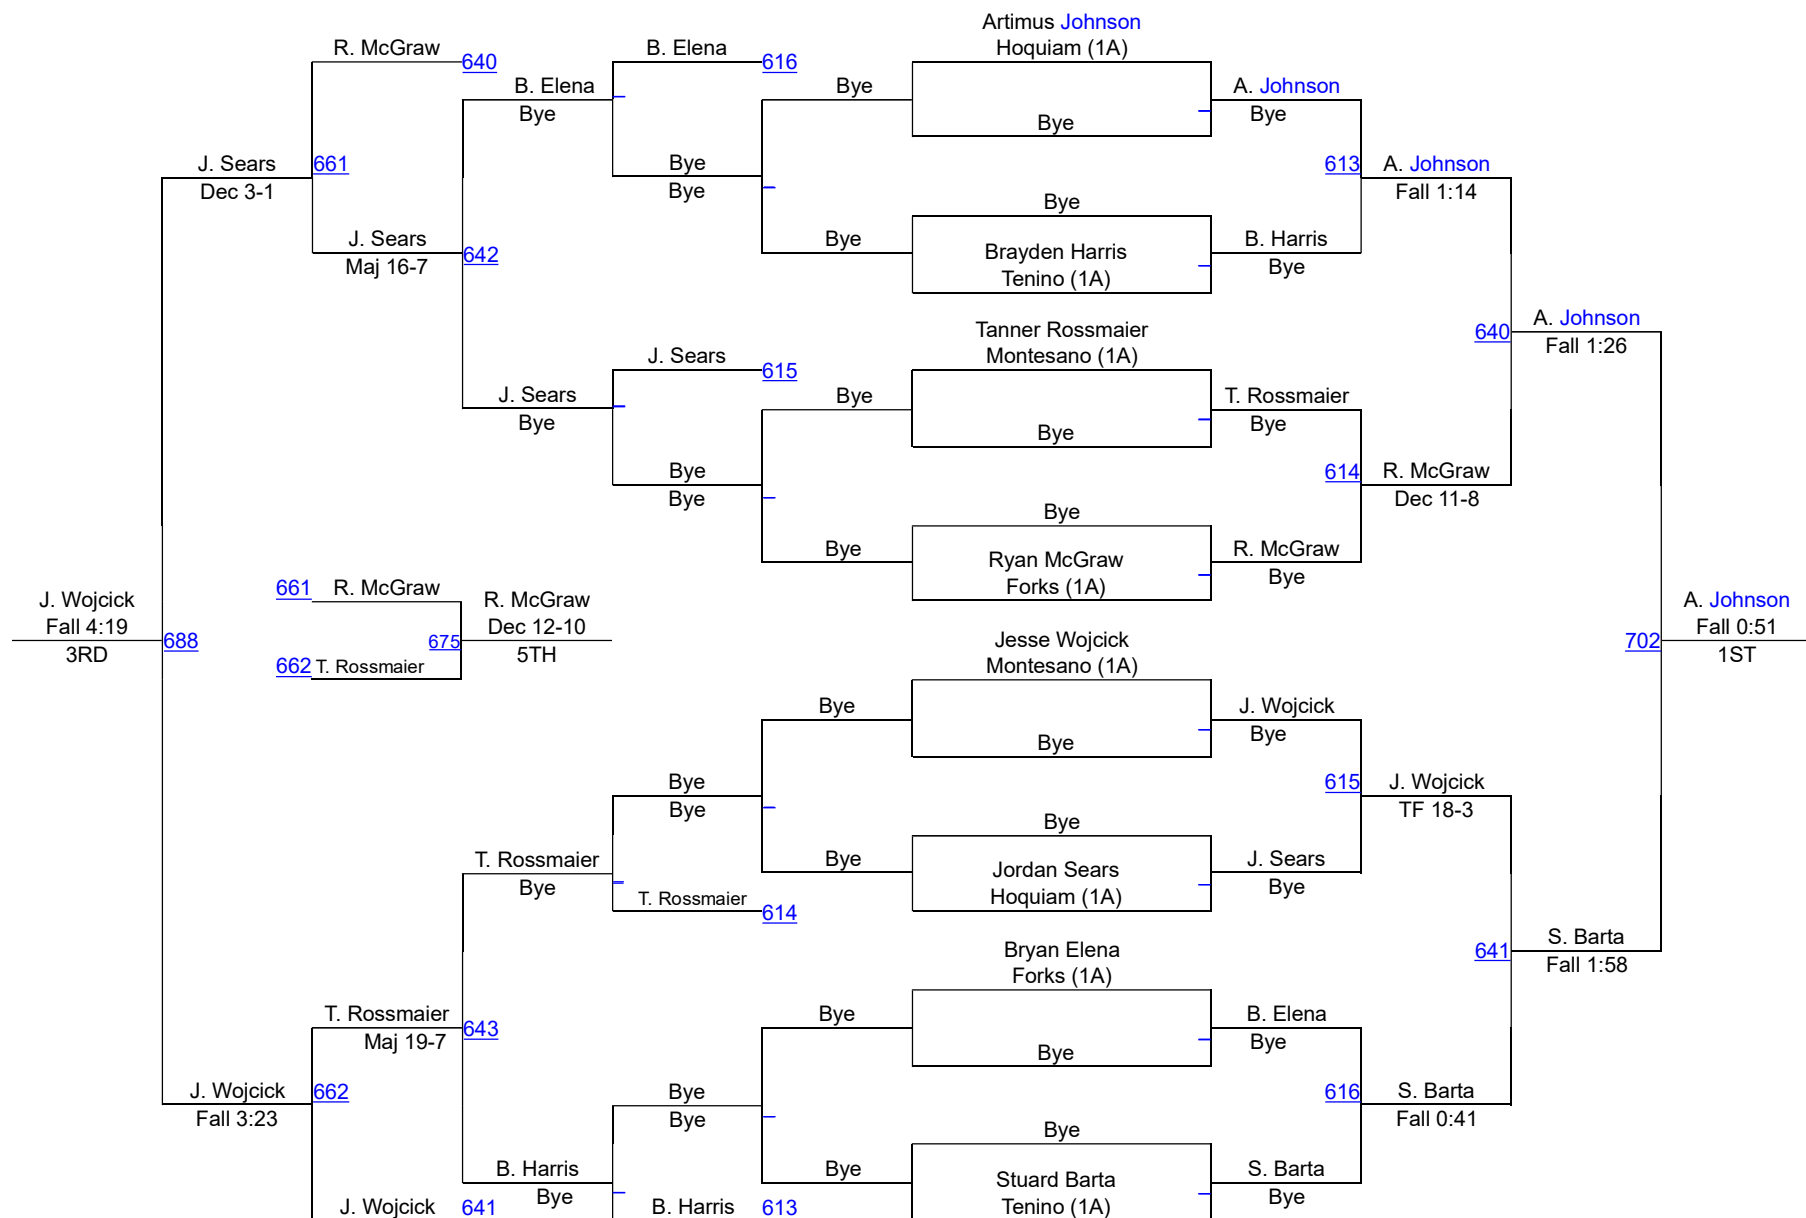

WIAA Dist.4 North 2A,1A,2B,Girls Sub-Reg

1A Boys 182