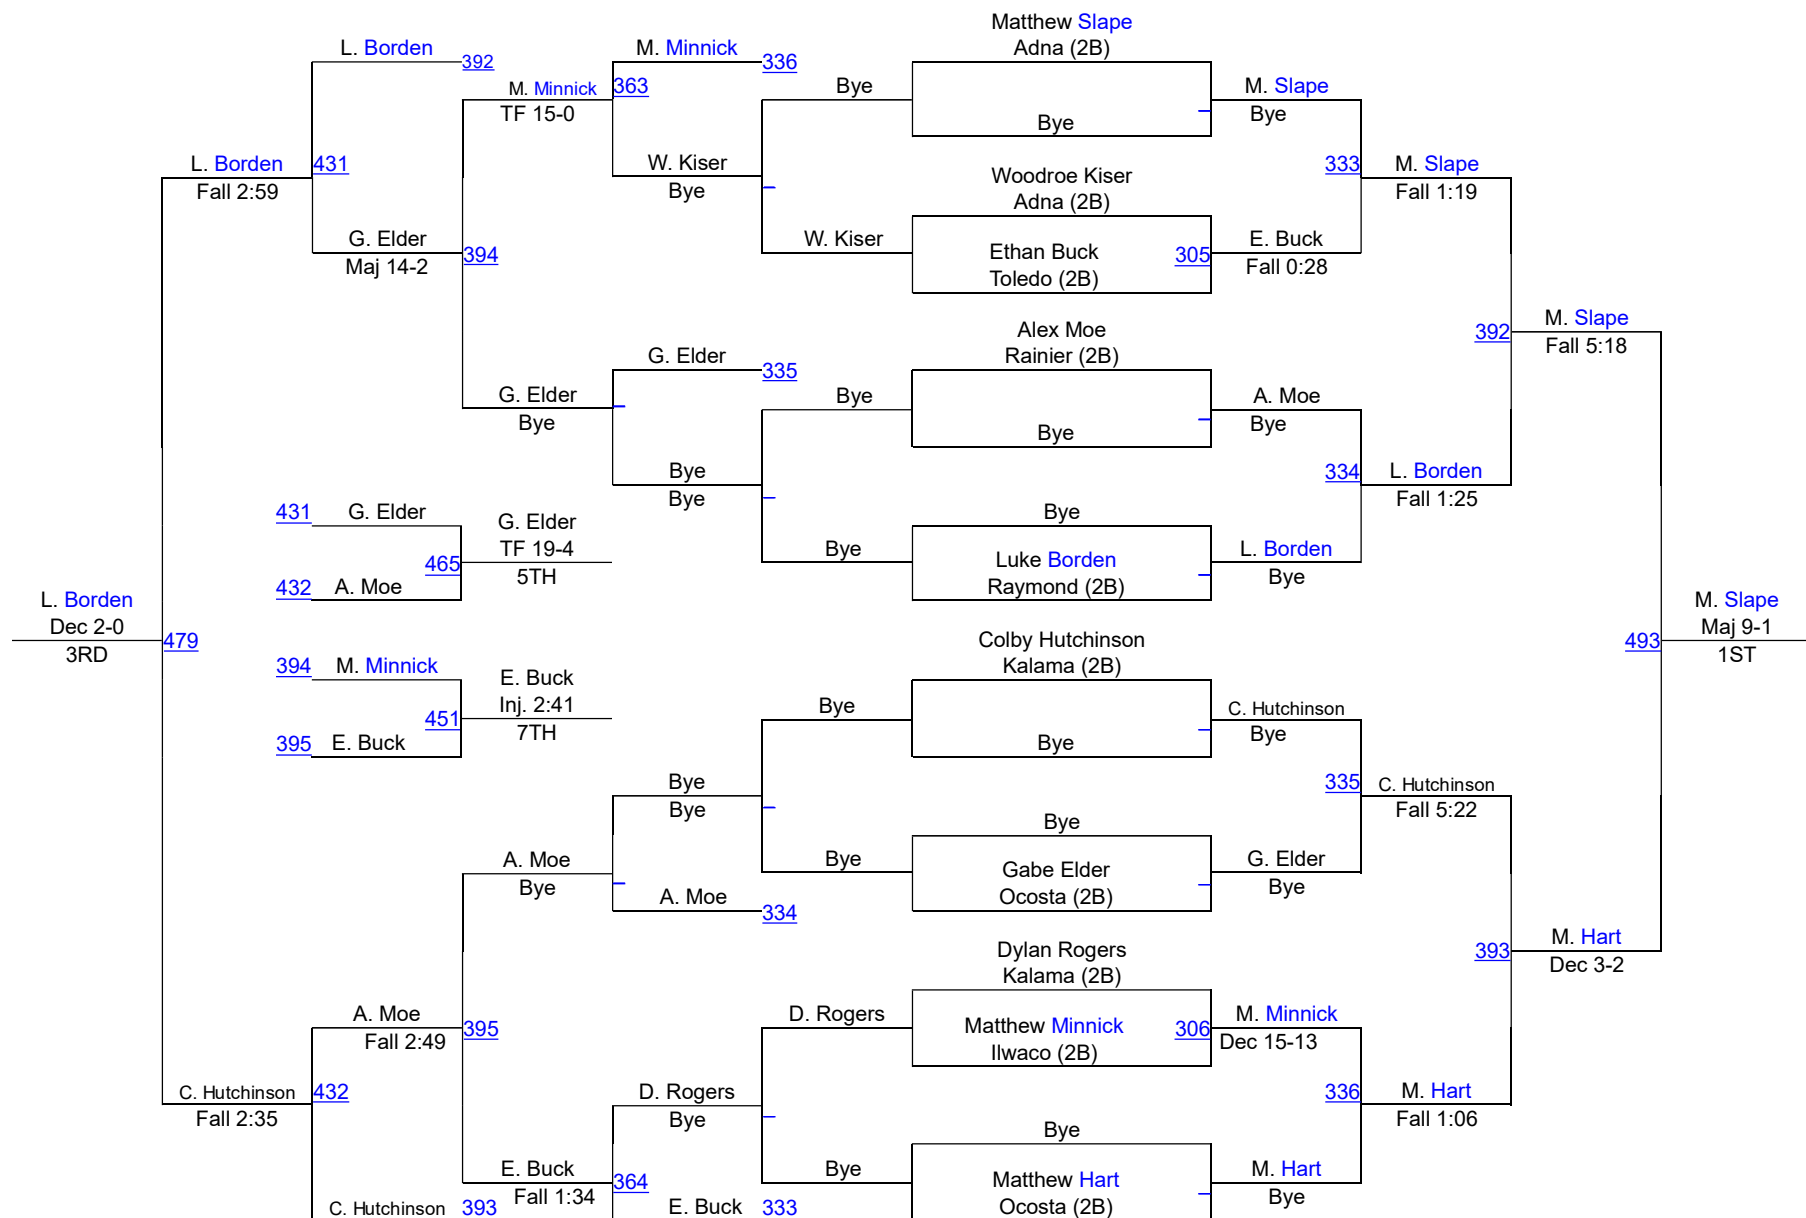

WIAA Dist.4 North 2A,1A,2B,Girls Sub-Reg

2B Boys 138

WIAA Dist.4 North 2A,1A,2B,Girls Sub-Reg

2B Boys 145

WIAA Dist.4 North 2A,1A,2B,Girls Sub-Reg

2B Boys 152

WIAA Dist.4 North 2A,1A,2B,Girls Sub-Reg

2B Boys 160