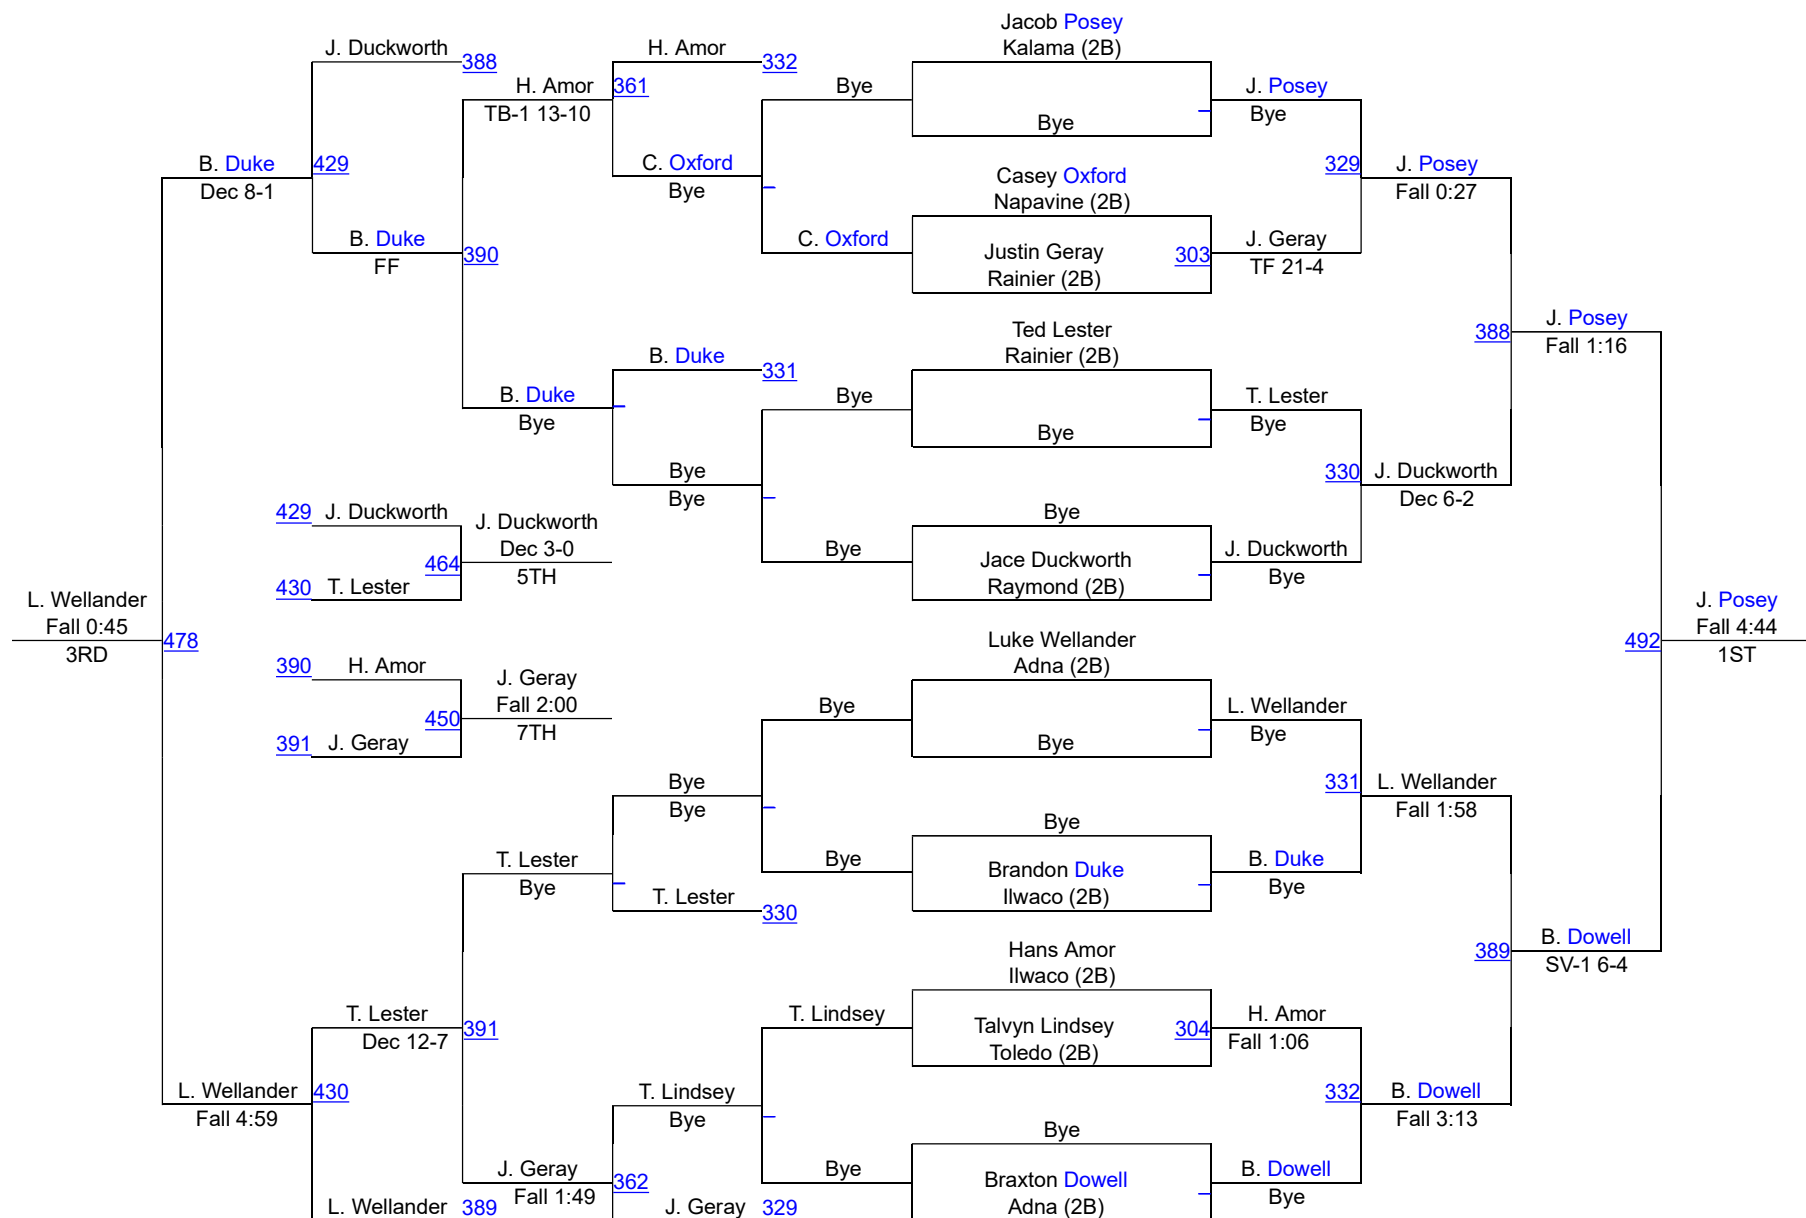

WIAA Dist.4 North 2A,1A,2B,Girls Sub-Reg

2B Boys 145