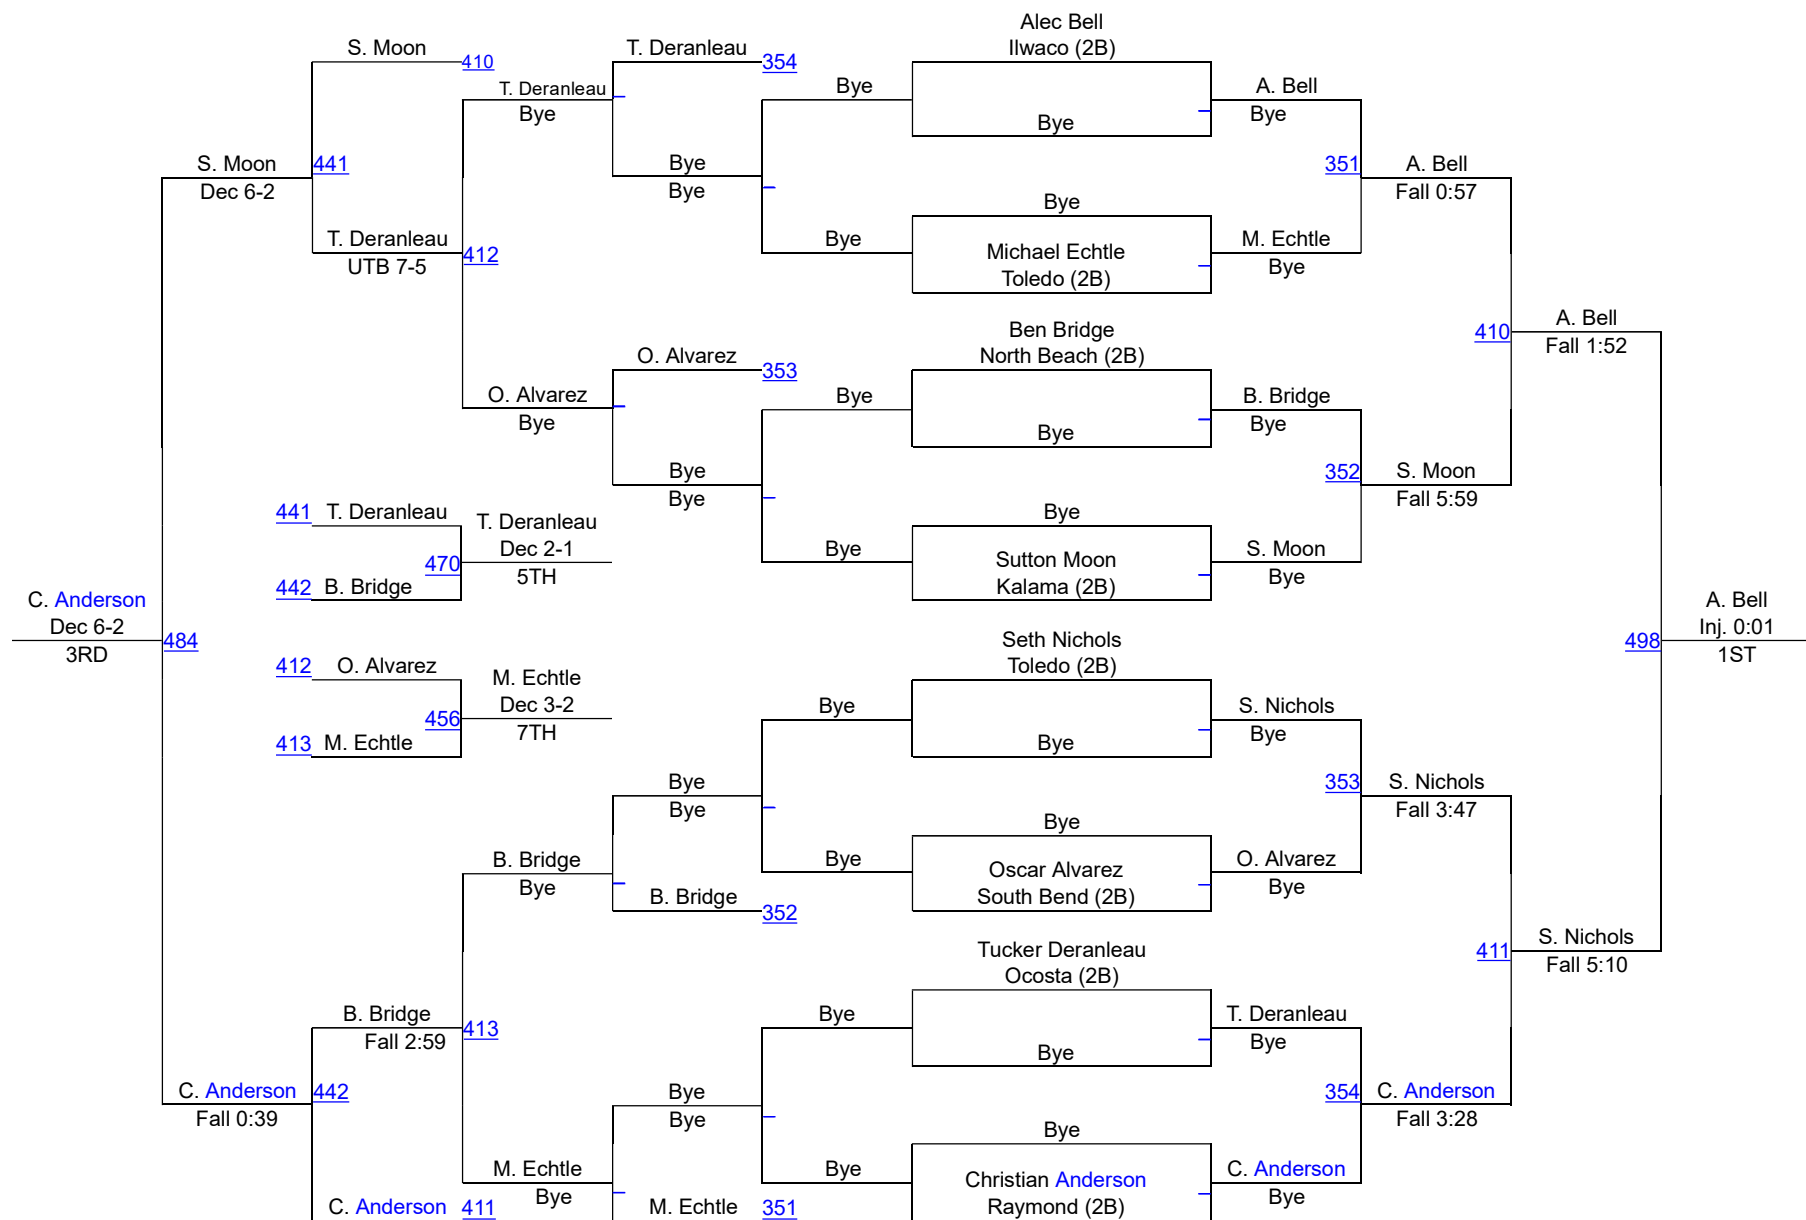

WIAA Dist.4 North 2A,1A,2B,Girls Sub-Reg

2B Boys 170

WIAA Dist.4 North 2A,1A,2B,Girls Sub-Reg

2B Boys 182

WIAA Dist.4 North 2A,1A,2B,Girls Sub-Reg

2B Boys 195

WIAA Dist.4 North 2A,1A,2B,Girls Sub-Reg

2B Boys 220