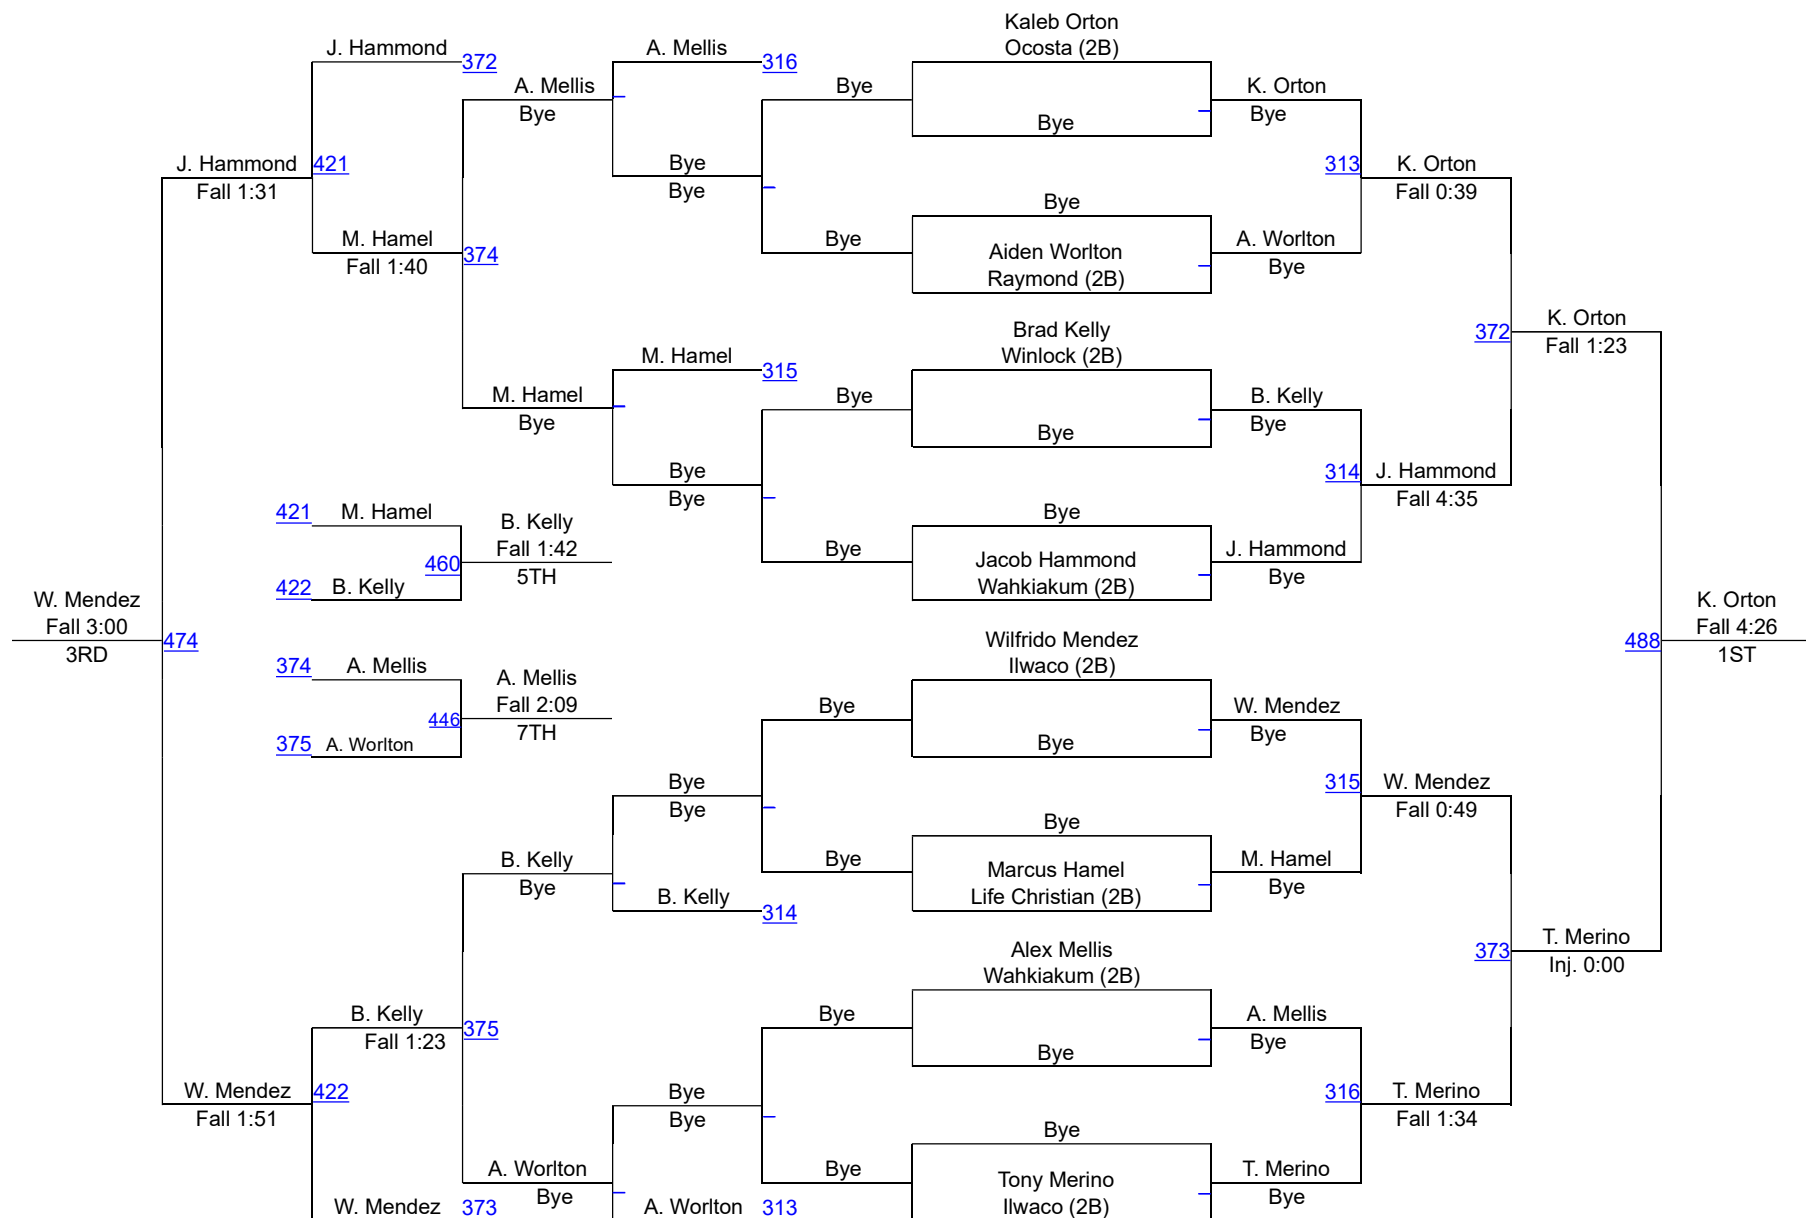

WIAA Dist.4 North 2A,1A,2B,Girls Sub-Reg

2B Boys 106

WIAA Dist.4 North 2A,1A,2B,Girls Sub-Reg

2B Boys 120

WIAA Dist.4 North 2A,1A,2B,Girls Sub-Reg

2B Boys 126

WIAA Dist.4 North 2A,1A,2B,Girls Sub-Reg

2B Boys 132