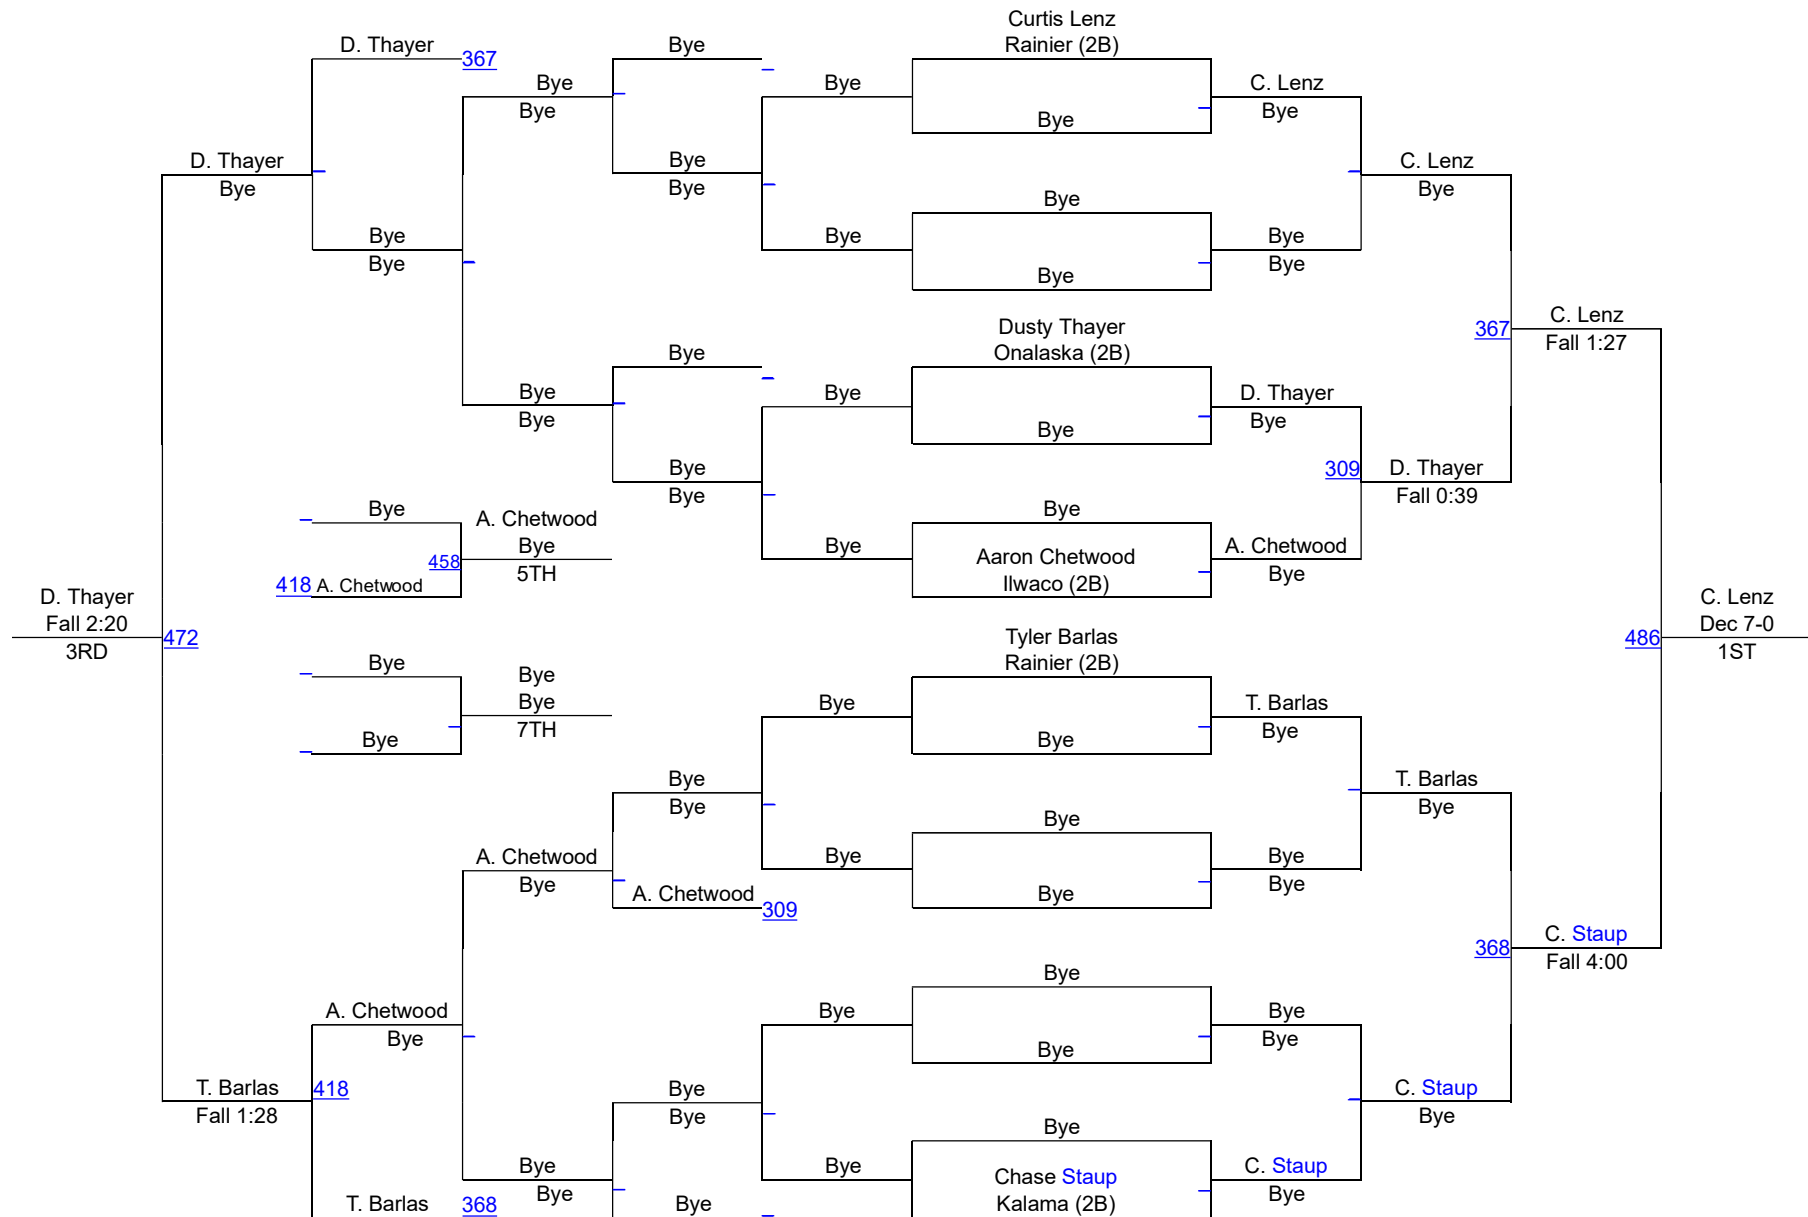

WIAA Dist.4 North 2A,1A,2B,Girls Sub-Reg

2B Boys 106

WIAA Dist.4 North 2A,1A,2B,Girls Sub-Reg

2B Boys 120

WIAA Dist.4 North 2A,1A,2B,Girls Sub-Reg

2B Boys 126

WIAA Dist.4 North 2A,1A,2B,Girls Sub-Reg

2B Boys 132