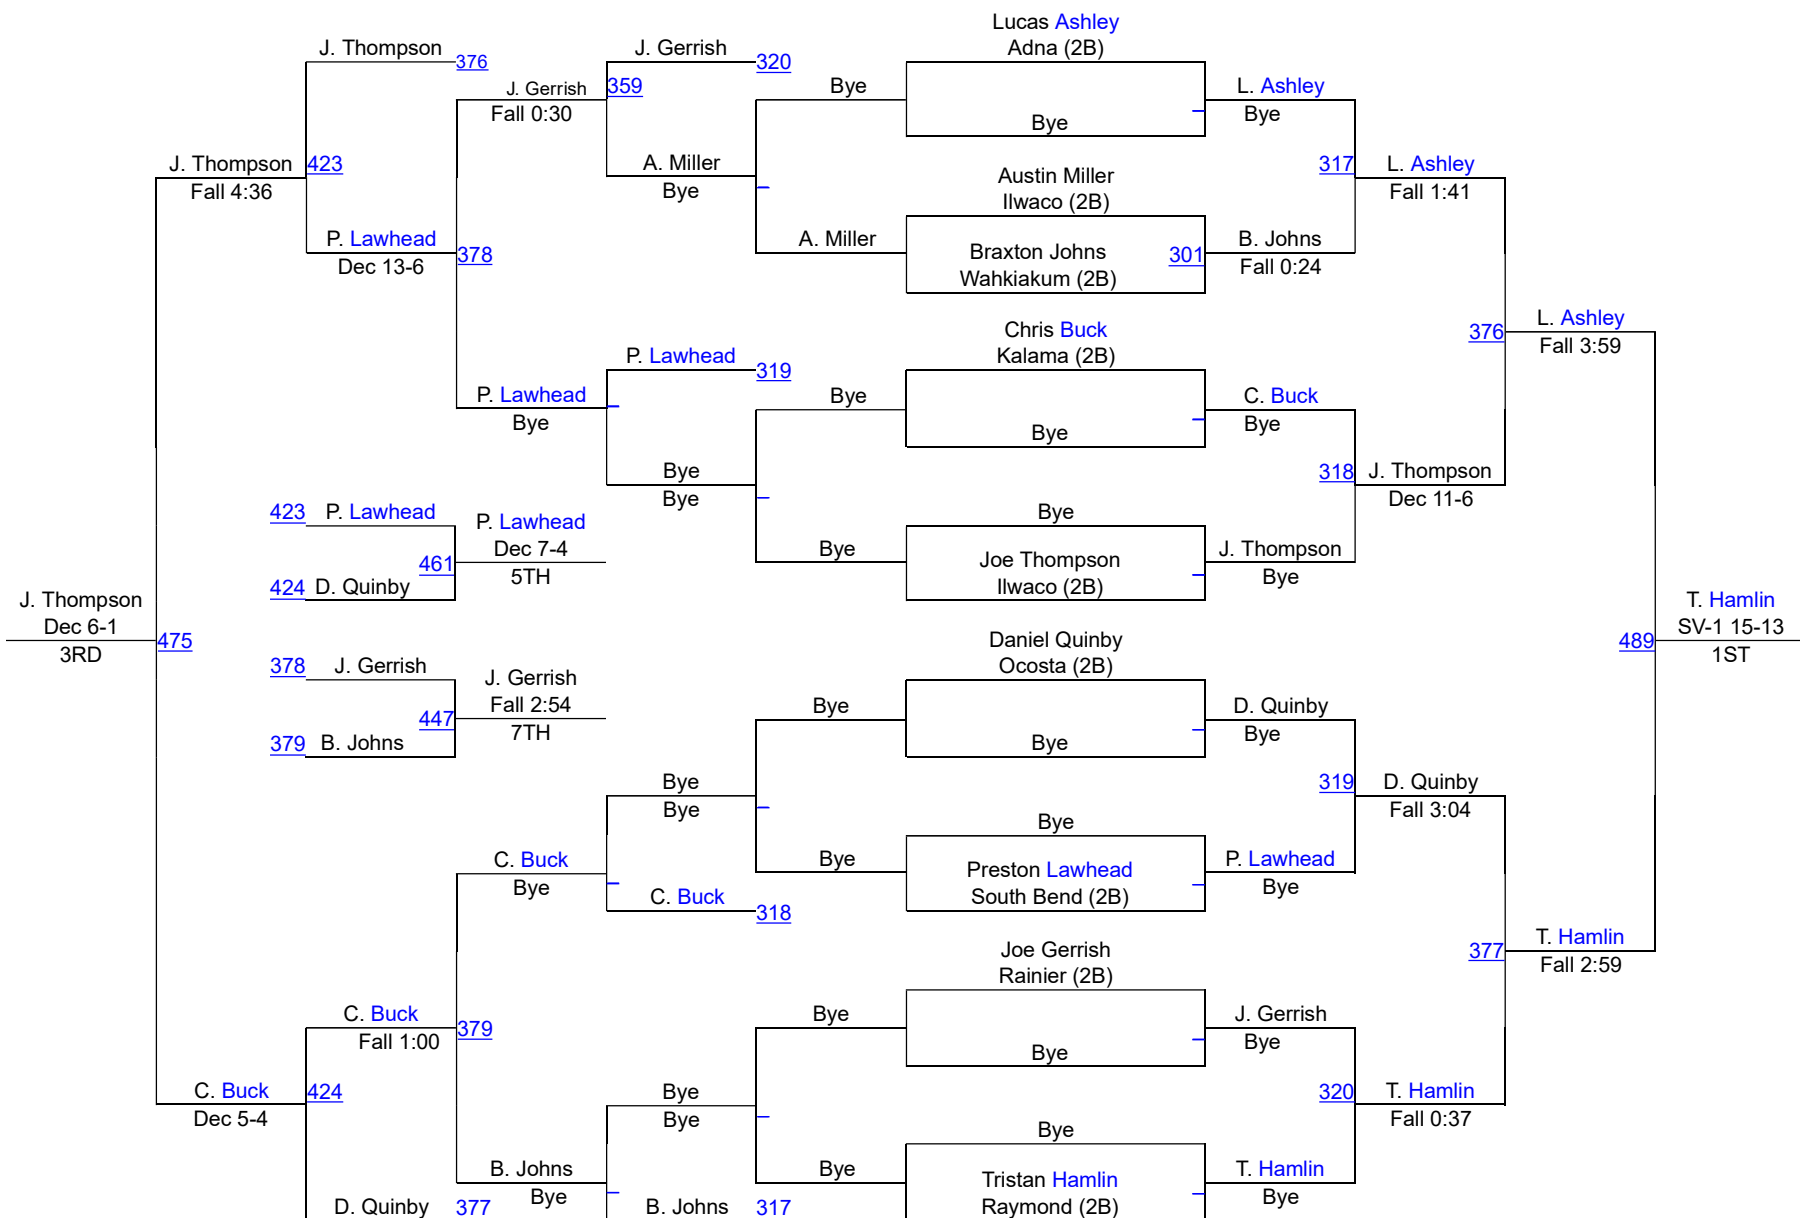

WIAA Dist.4 North 2A,1A,2B,Girls Sub-Reg

2B Boys 106

WIAA Dist.4 North 2A,1A,2B,Girls Sub-Reg

2B Boys 120

WIAA Dist.4 North 2A,1A,2B,Girls Sub-Reg

2B Boys 126

WIAA Dist.4 North 2A,1A,2B,Girls Sub-Reg

2B Boys 132