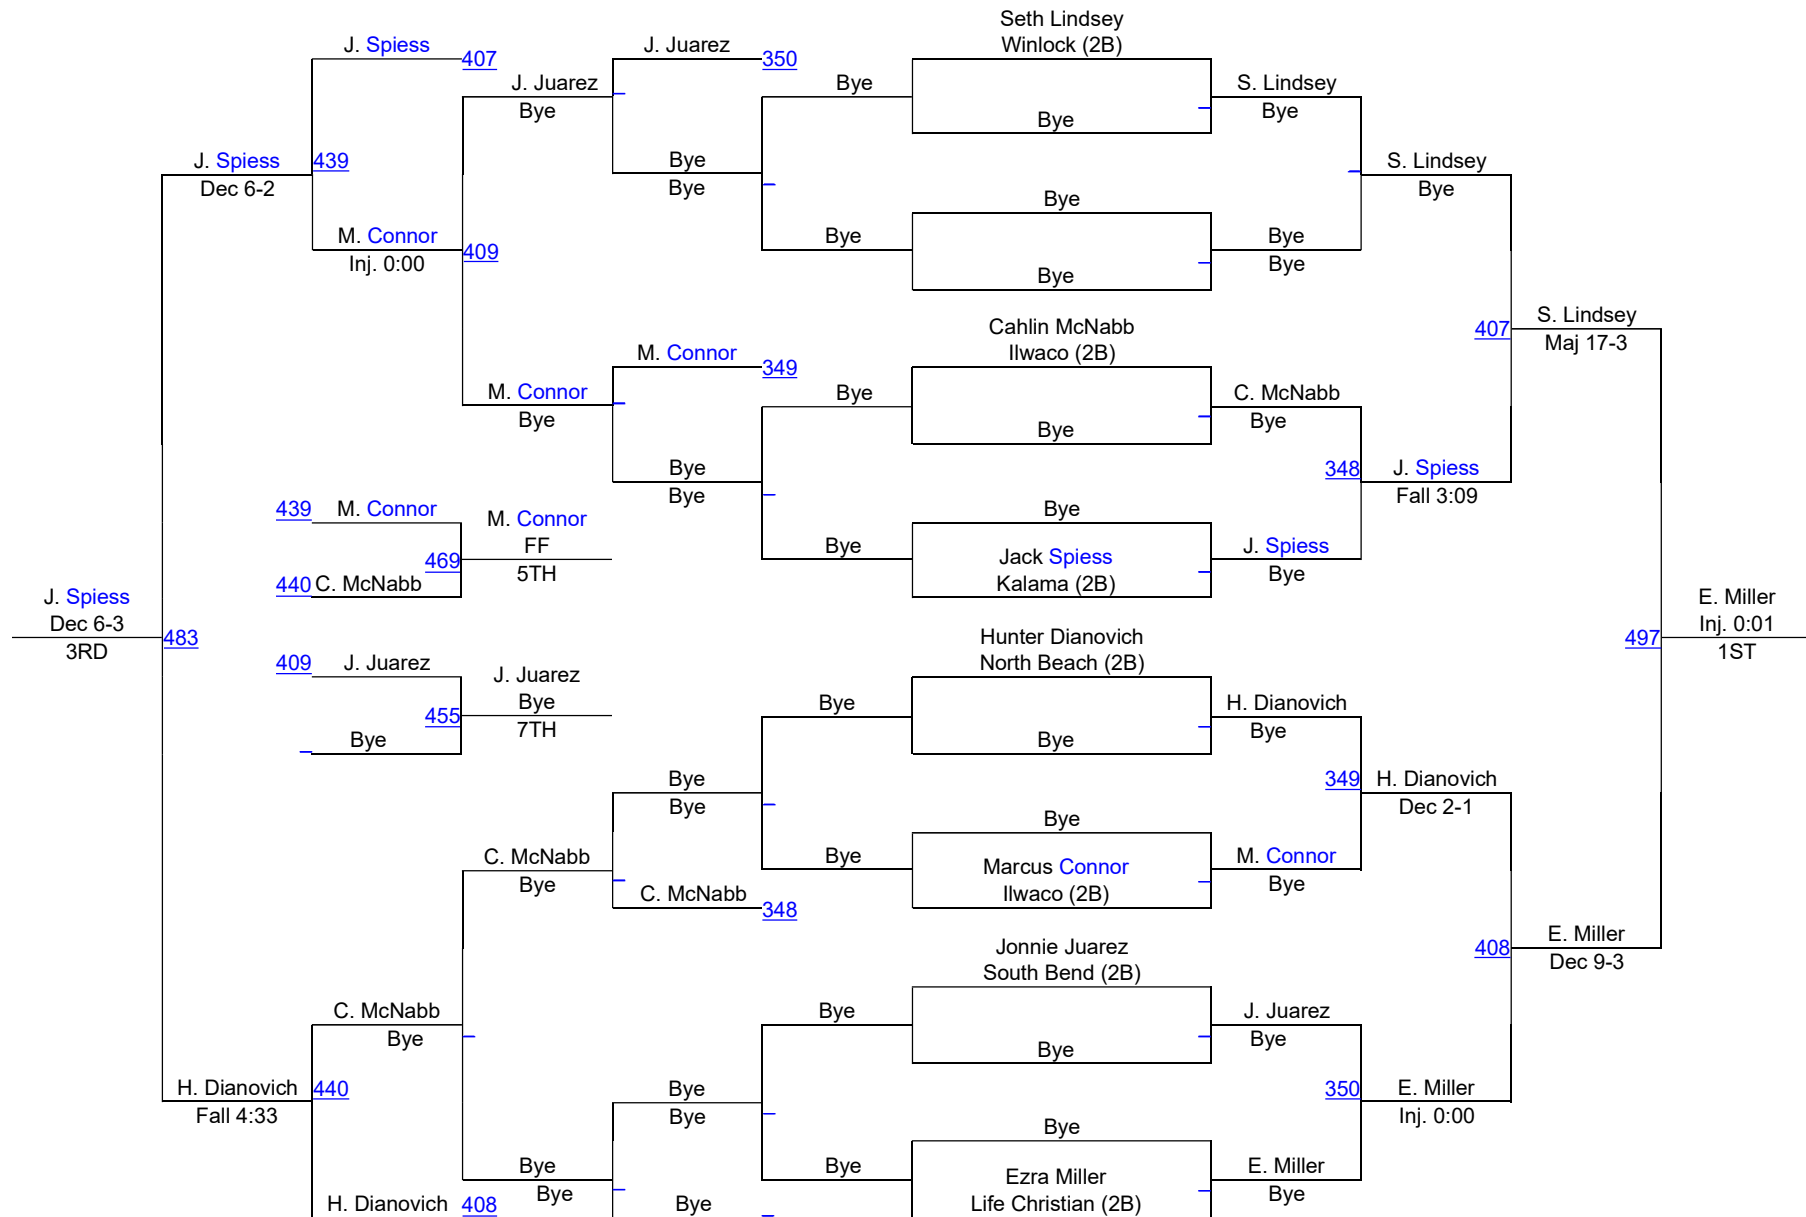

WIAA Dist.4 North 2A,1A,2B,Girls Sub-Reg

2B Boys 170

WIAA Dist.4 North 2A,1A,2B,Girls Sub-Reg

2B Boys 182

WIAA Dist.4 North 2A,1A,2B,Girls Sub-Reg

2B Boys 195

WIAA Dist.4 North 2A,1A,2B,Girls Sub-Reg

2B Boys 220