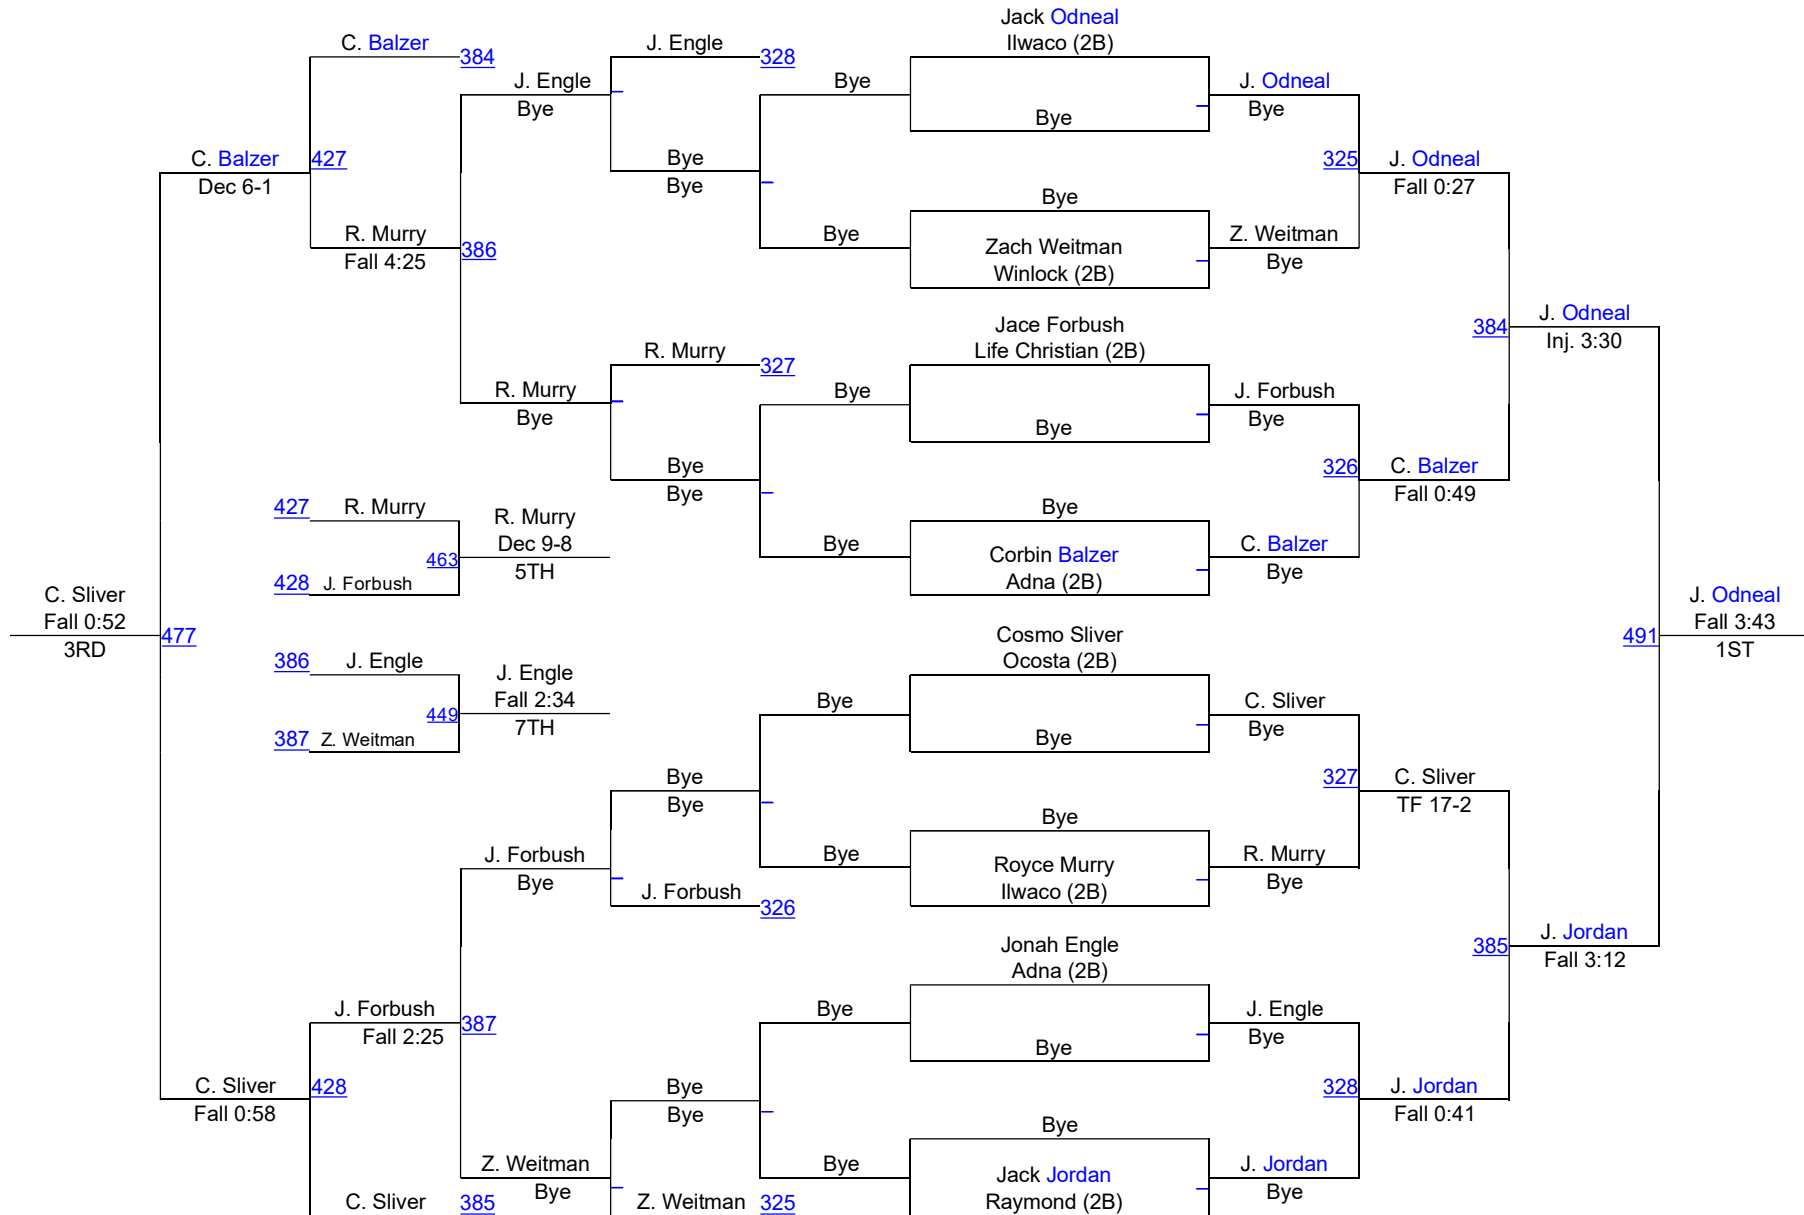

WIAA Dist.4 North 2A,1A,2B,Girls Sub-Reg

2B Boys 138