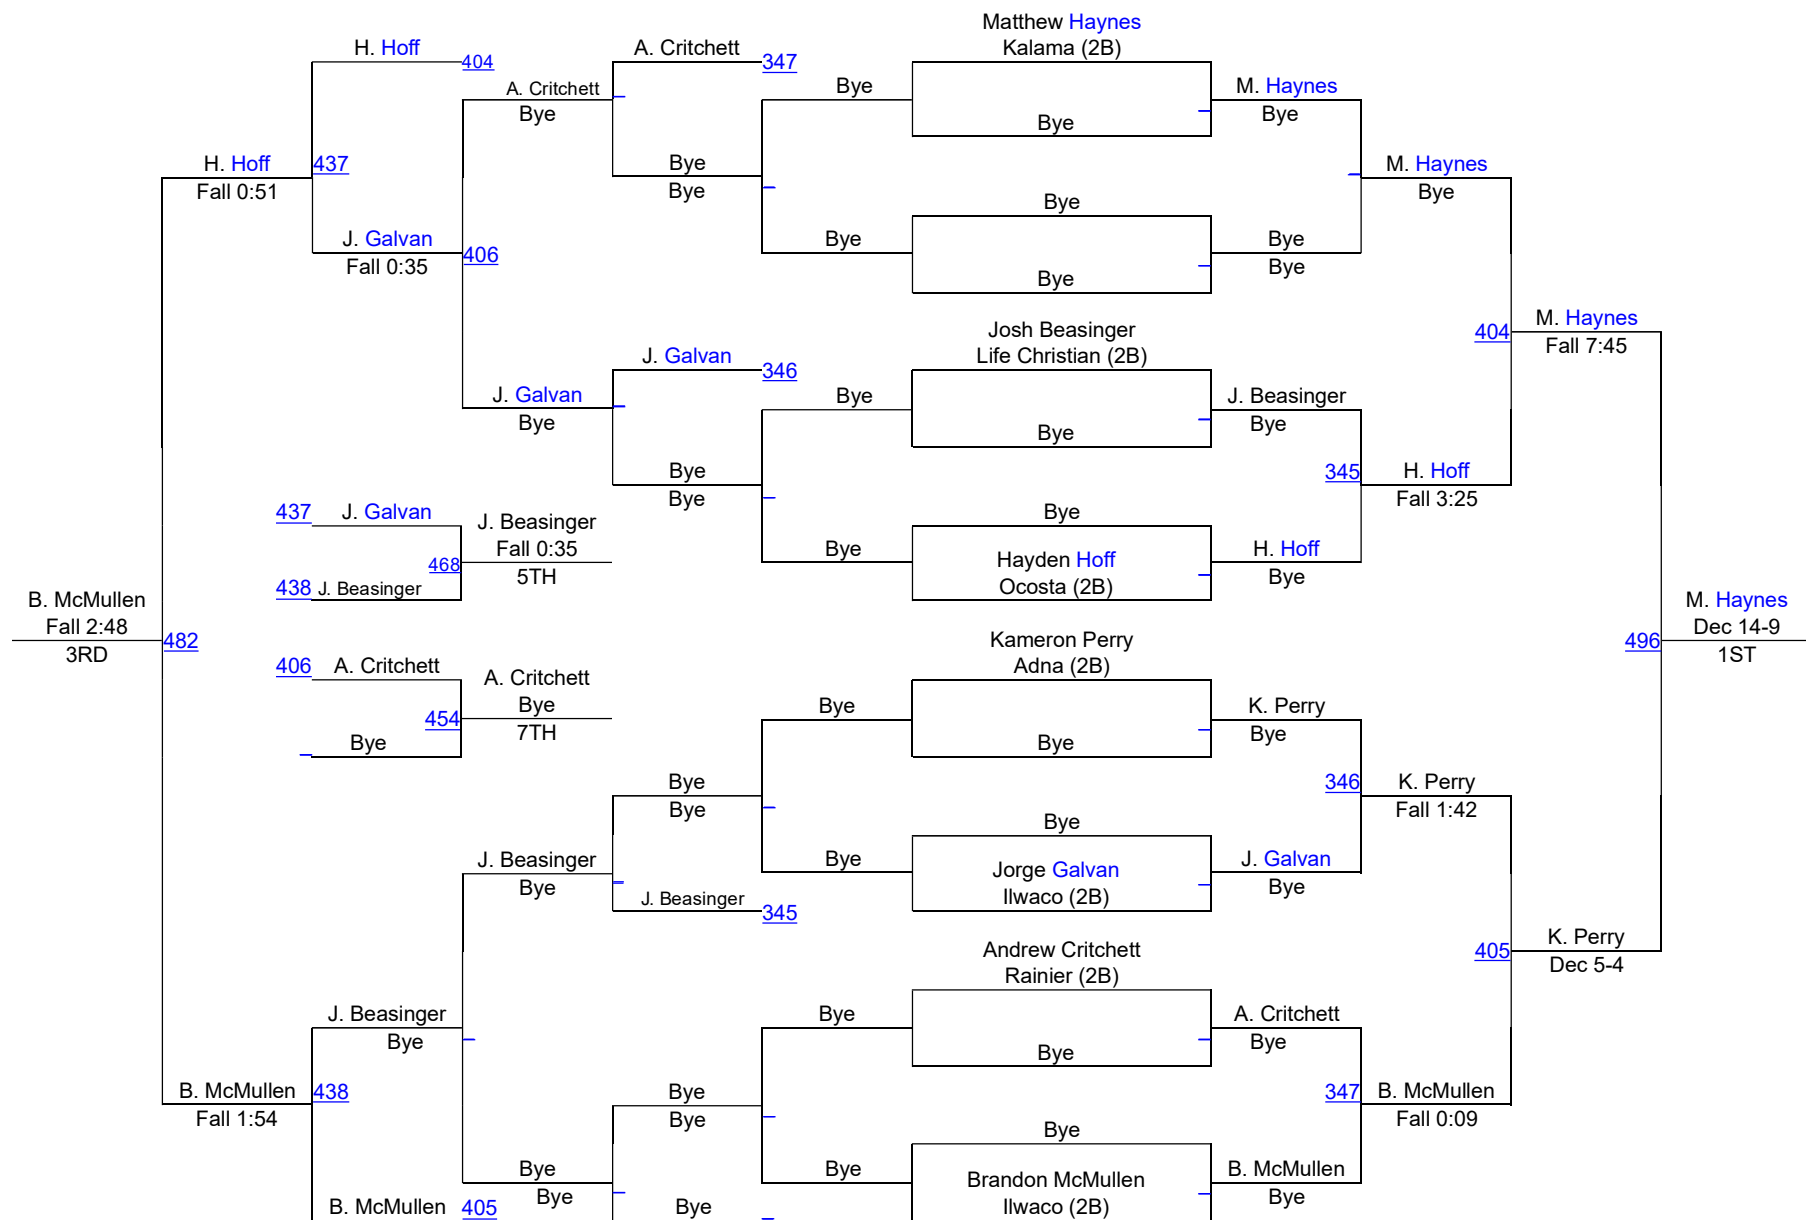

WIAA Dist.4 North 2A,1A,2B,Girls Sub-Reg

2B Boys 182