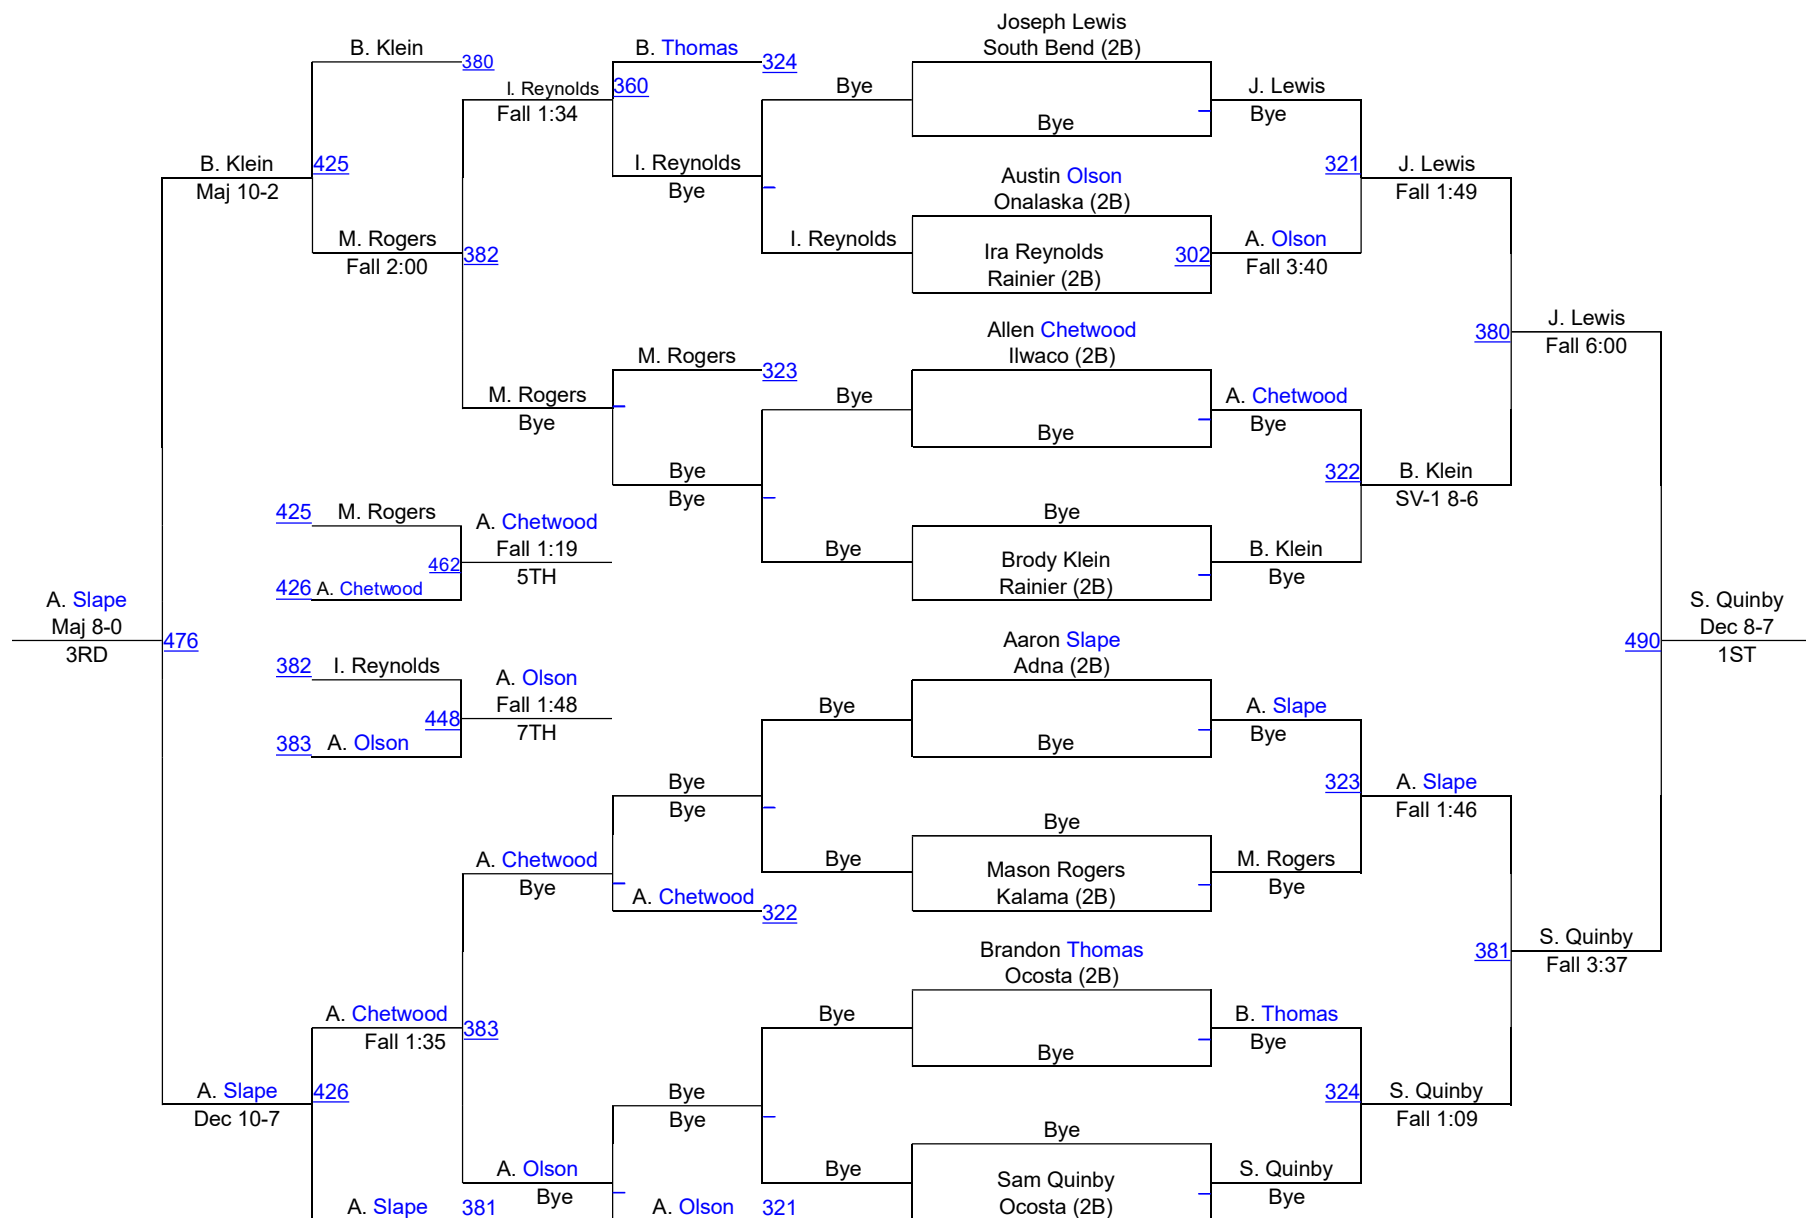

WIAA Dist.4 North 2A,1A,2B,Girls Sub-Reg

2B Boys 106

WIAA Dist.4 North 2A,1A,2B,Girls Sub-Reg

2B Boys 120

WIAA Dist.4 North 2A,1A,2B,Girls Sub-Reg

2B Boys 126

WIAA Dist.4 North 2A,1A,2B,Girls Sub-Reg

2B Boys 132