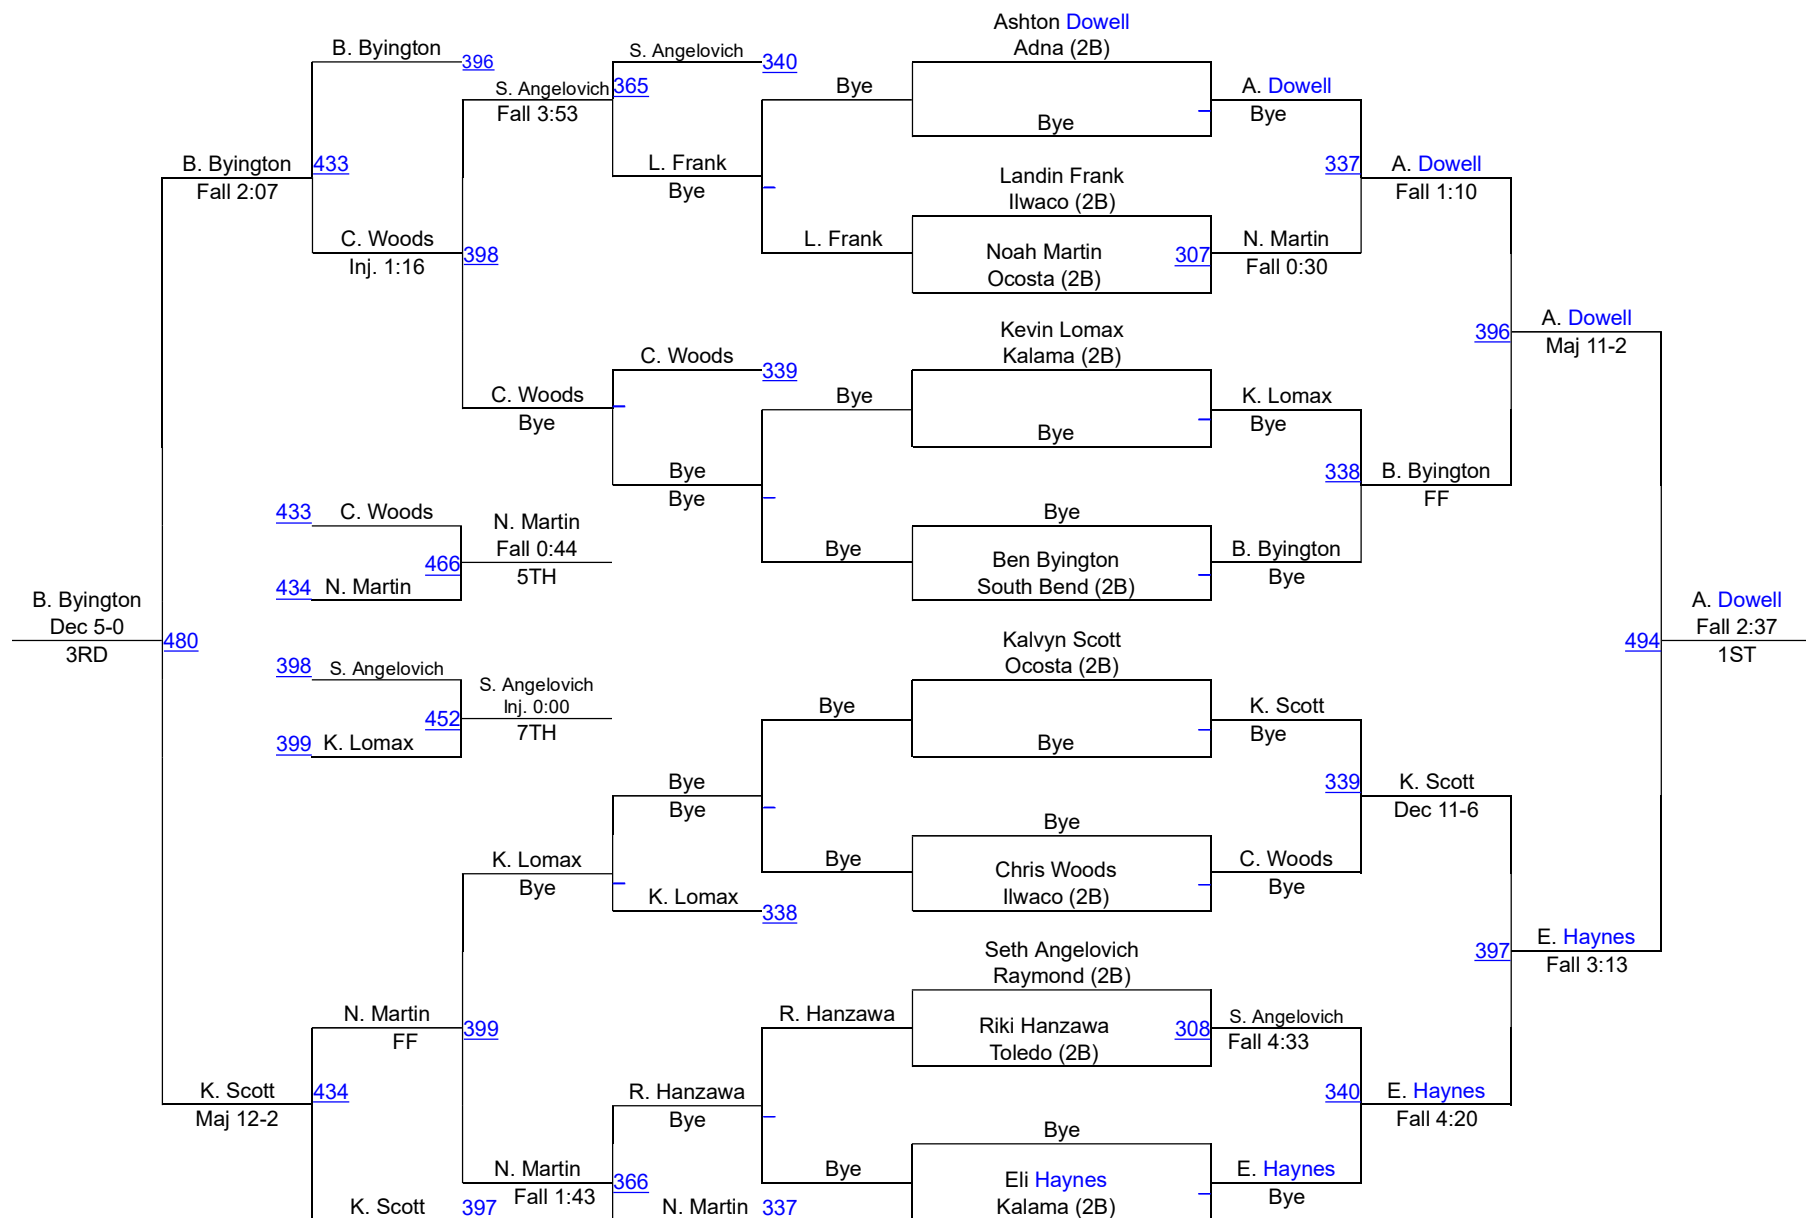

WIAA Dist.4 North 2A,1A,2B,Girls Sub-Reg

2B Boys 138

WIAA Dist.4 North 2A,1A,2B,Girls Sub-Reg

2B Boys 145

WIAA Dist.4 North 2A,1A,2B,Girls Sub-Reg

2B Boys 152

WIAA Dist.4 North 2A,1A,2B,Girls Sub-Reg

2B Boys 160