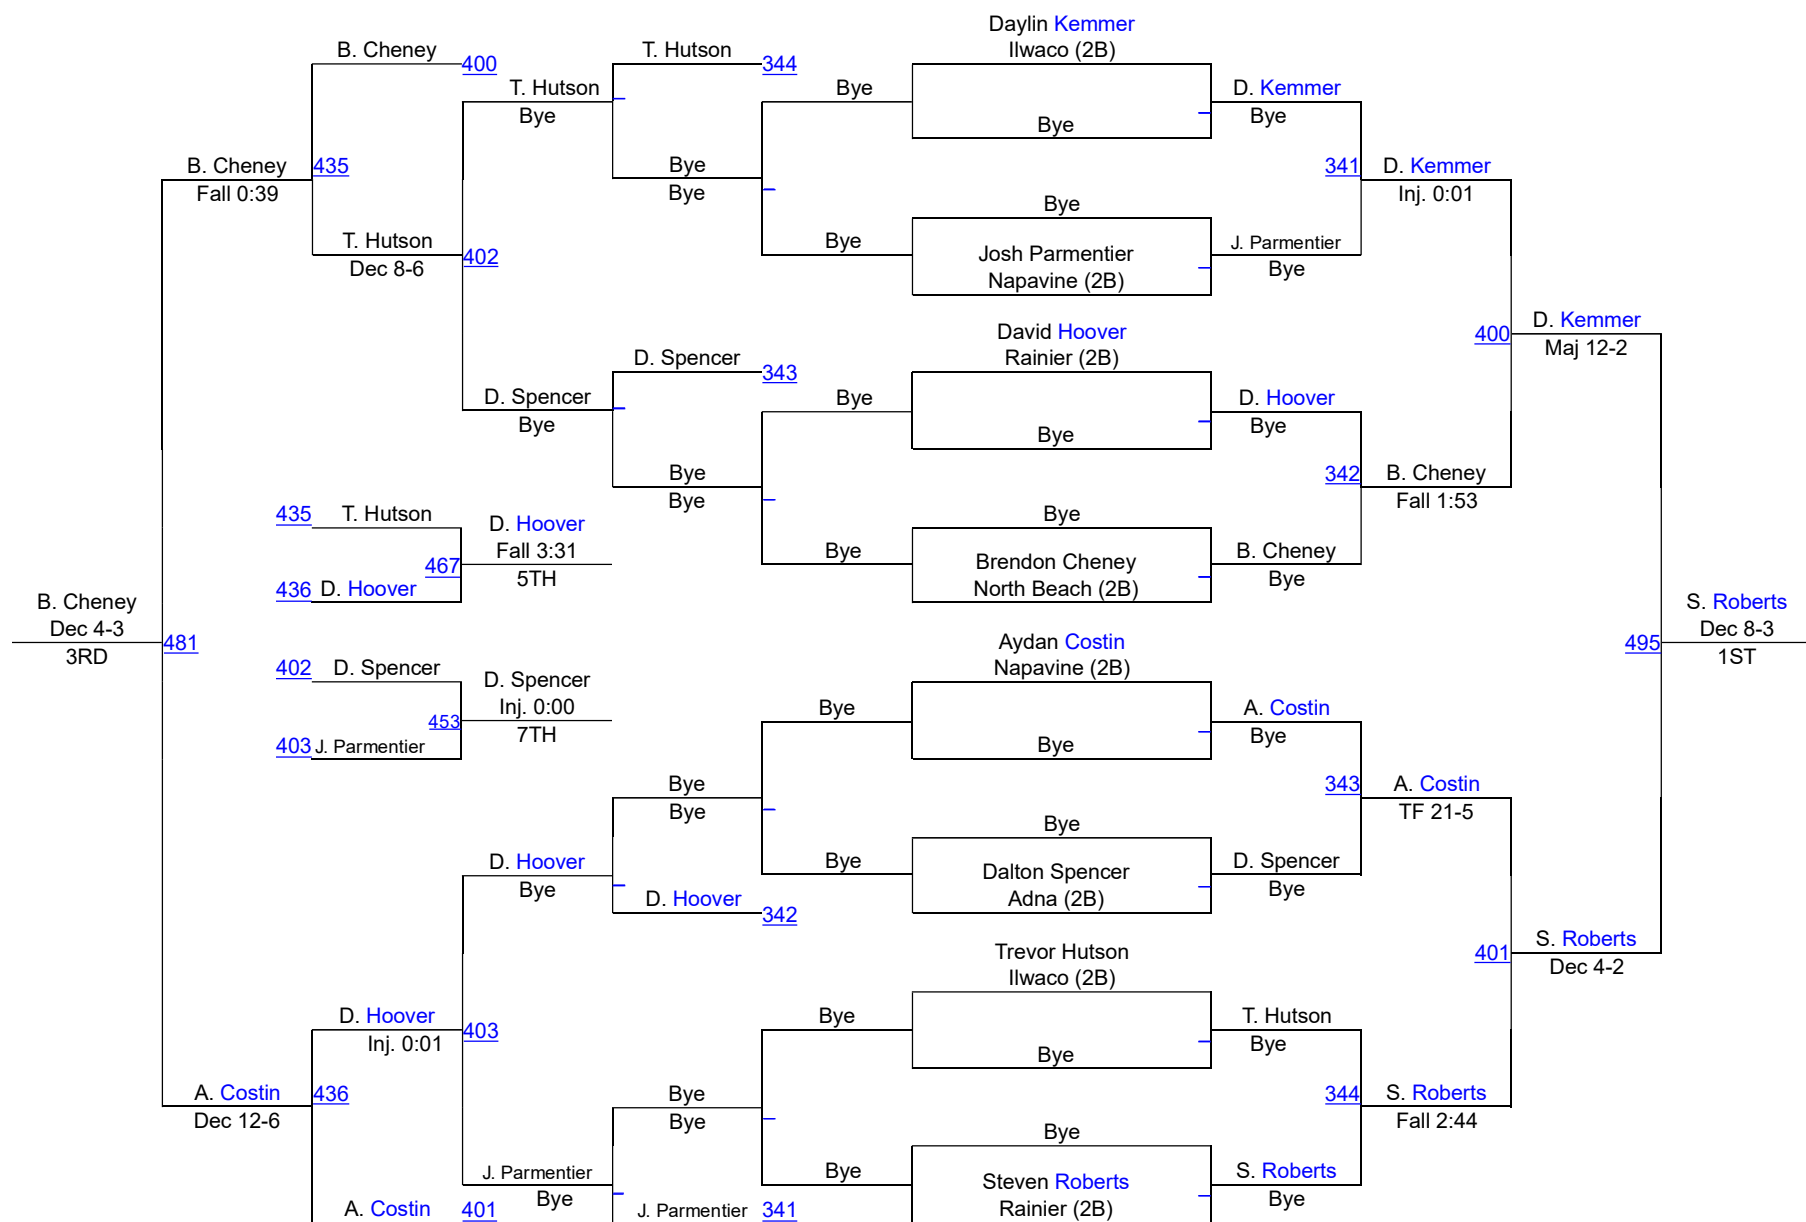

WIAA Dist.4 North 2A,1A,2B,Girls Sub-Reg

2B Boys 170