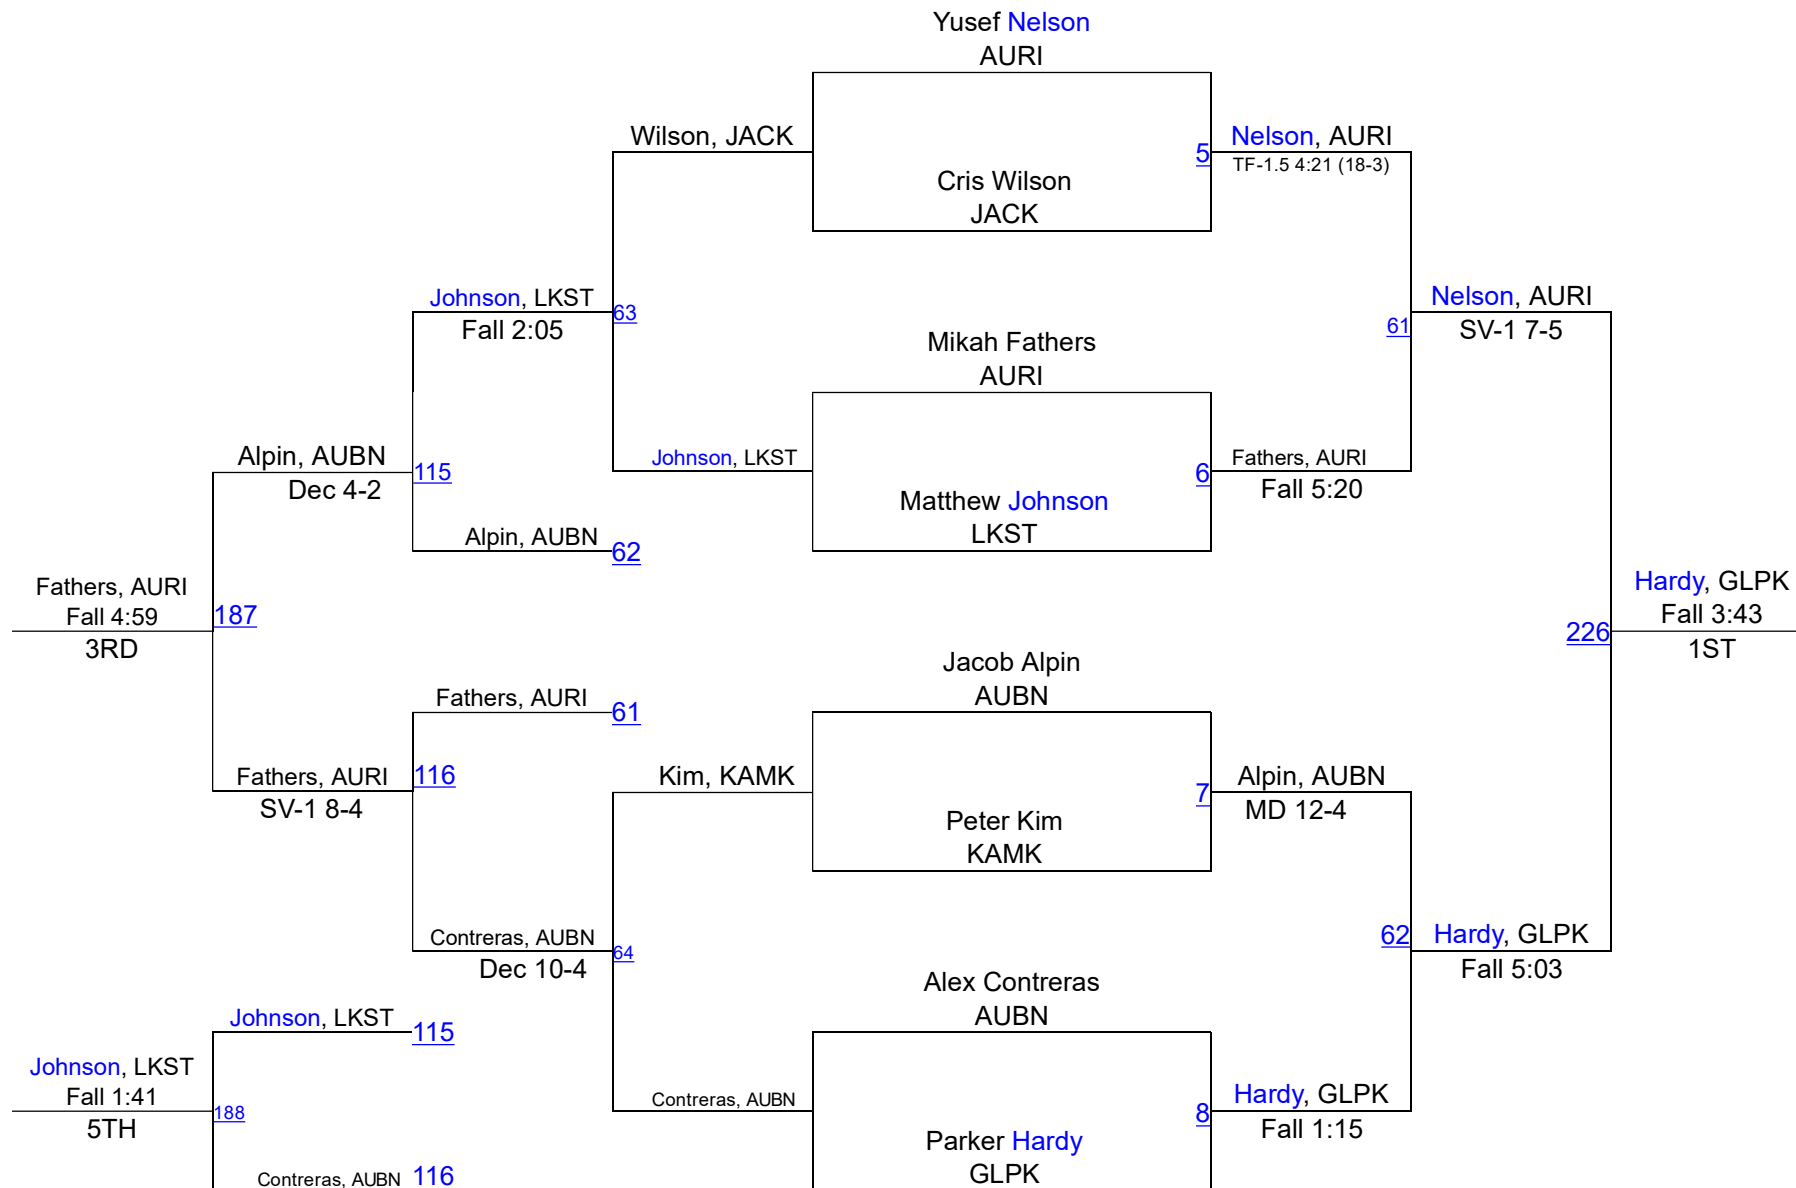

Region 1 4A Wrestling Tournament

106

Region 1 4A Wrestling Tournament

113

Region 1 4A Wrestling Tournament

126

Region 1 4A Wrestling Tournament

132

Region 1 4A Wrestling Tournament

138

Region 1 4A Wrestling Tournament

152

Region 1 4A Wrestling Tournament

160

Region 1 4A Wrestling Tournament

170

Region 1 4A Wrestling Tournament

182

Region 1 4A Wrestling Tournament

220

Region 1 4A Wrestling Tournament

285