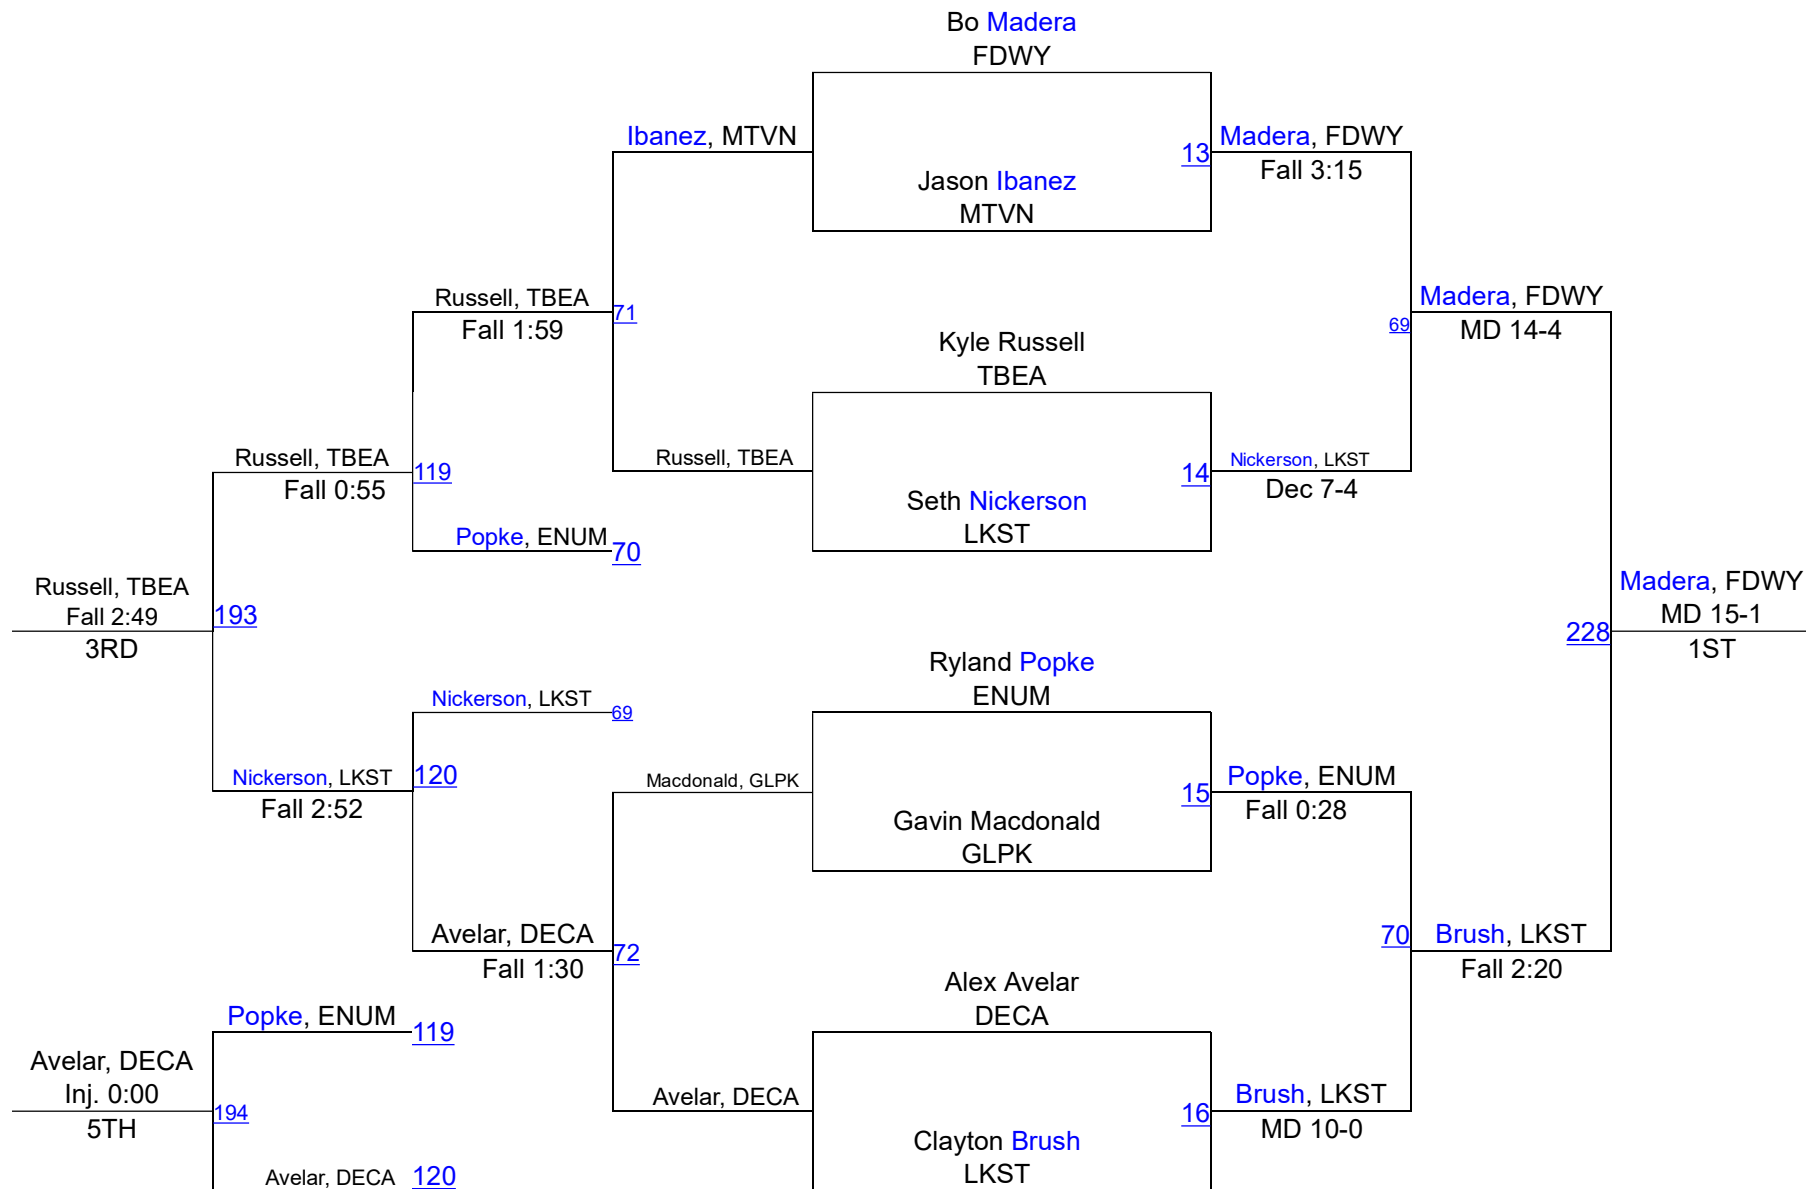

Region 1 4A Wrestling Tournament

106

Region 1 4A Wrestling Tournament

113

Region 1 4A Wrestling Tournament

126

Region 1 4A Wrestling Tournament

132

Region 1 4A Wrestling Tournament

138

Region 1 4A Wrestling Tournament

152

Region 1 4A Wrestling Tournament

160

Region 1 4A Wrestling Tournament

170