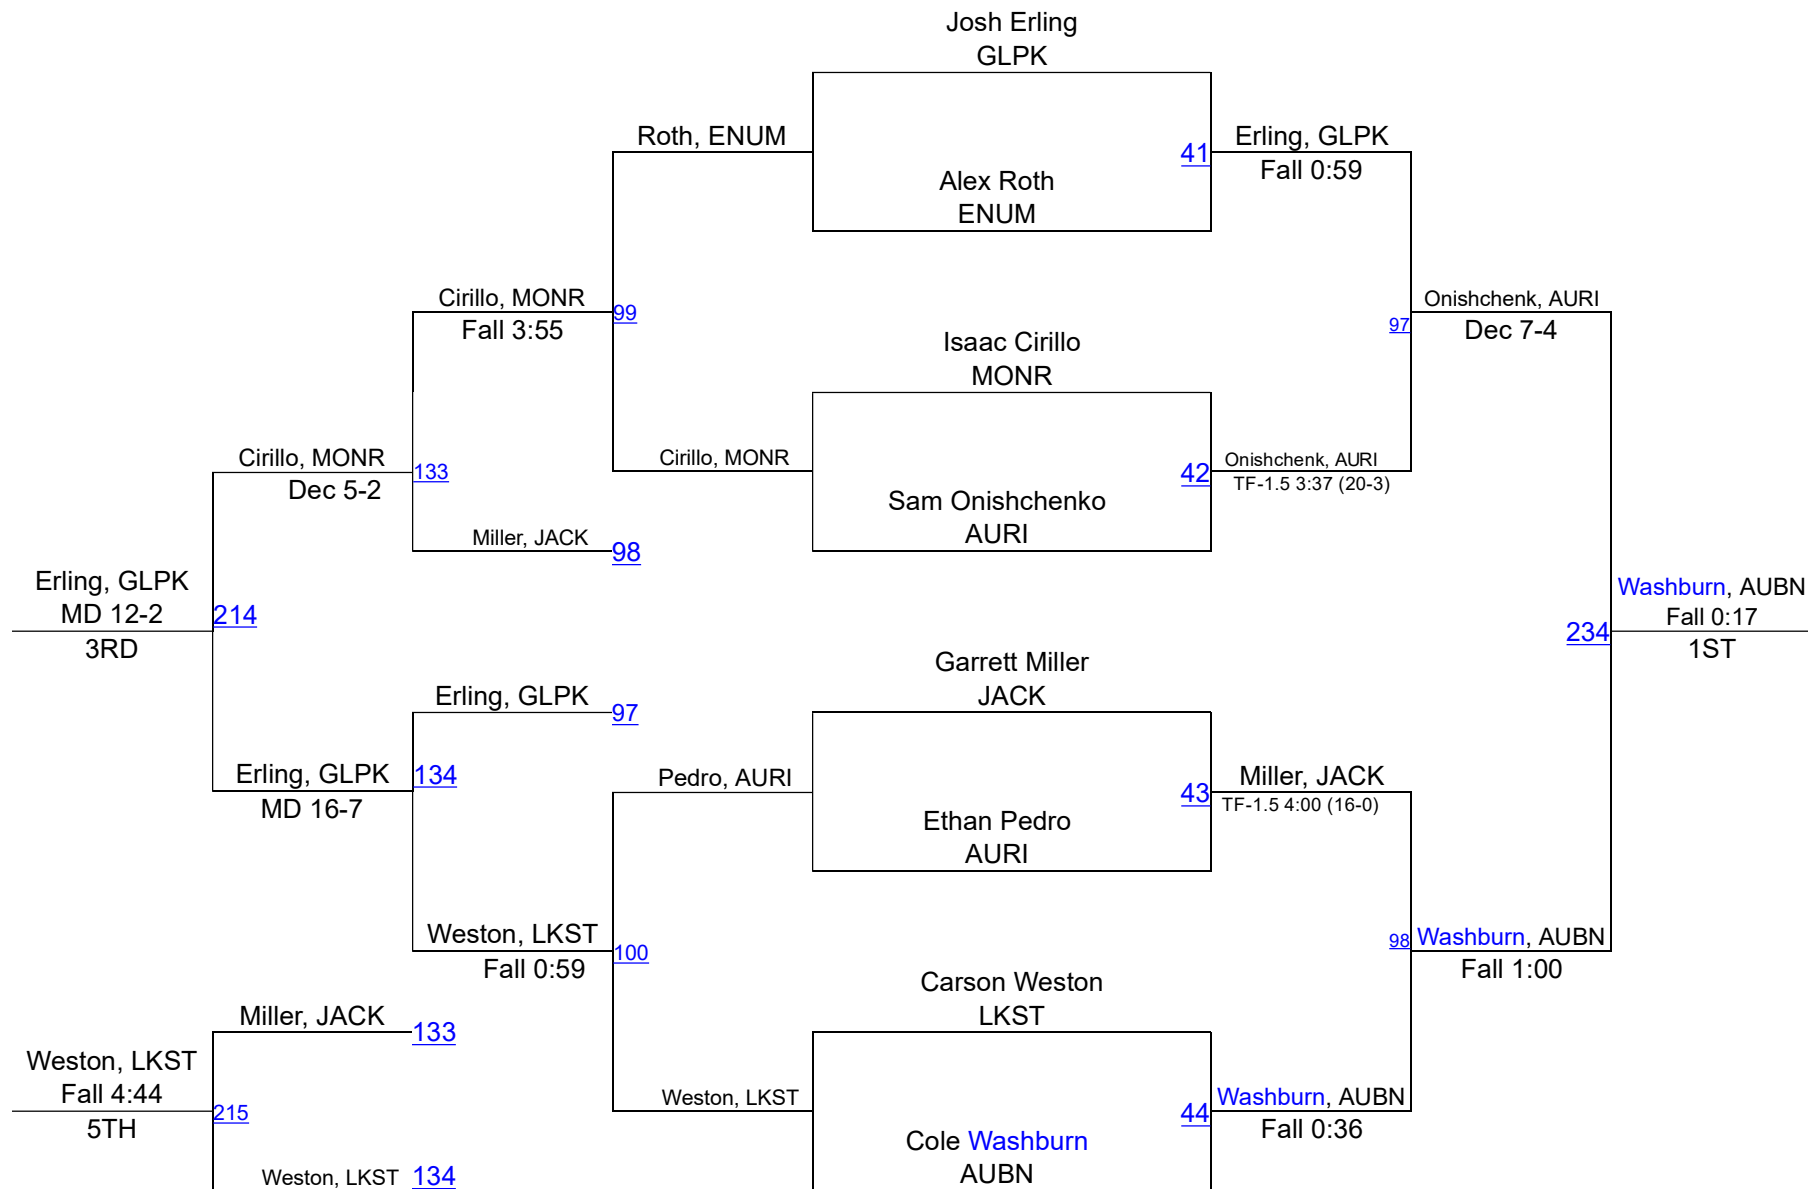

Region 1 4A Wrestling Tournament

182