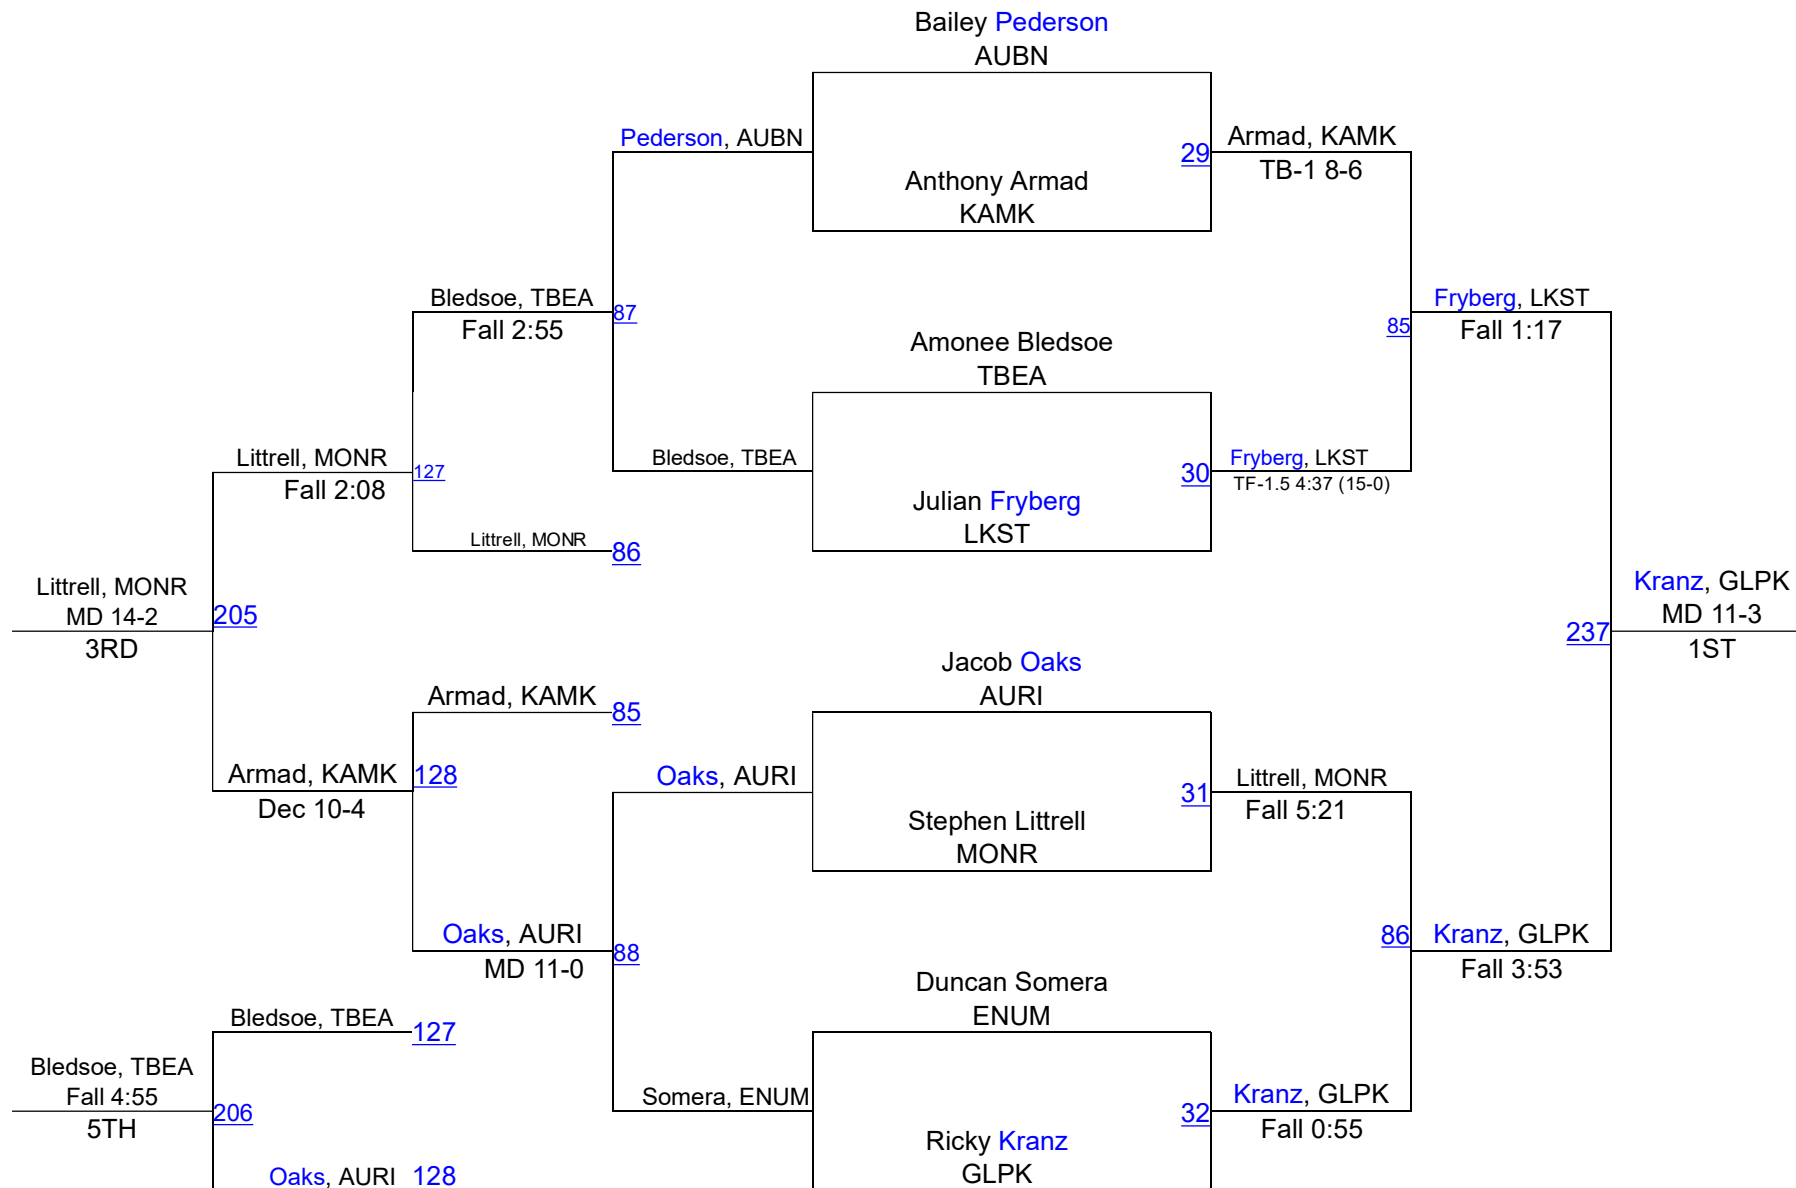

Region 1 4A Wrestling Tournament

106

Region 1 4A Wrestling Tournament

113

Region 1 4A Wrestling Tournament

126

Region 1 4A Wrestling Tournament

132

Region 1 4A Wrestling Tournament

138

Region 1 4A Wrestling Tournament

152

Region 1 4A Wrestling Tournament

160

Region 1 4A Wrestling Tournament

170

Region 1 4A Wrestling Tournament

182

Region 1 4A Wrestling Tournament

220

Region 1 4A Wrestling Tournament

285