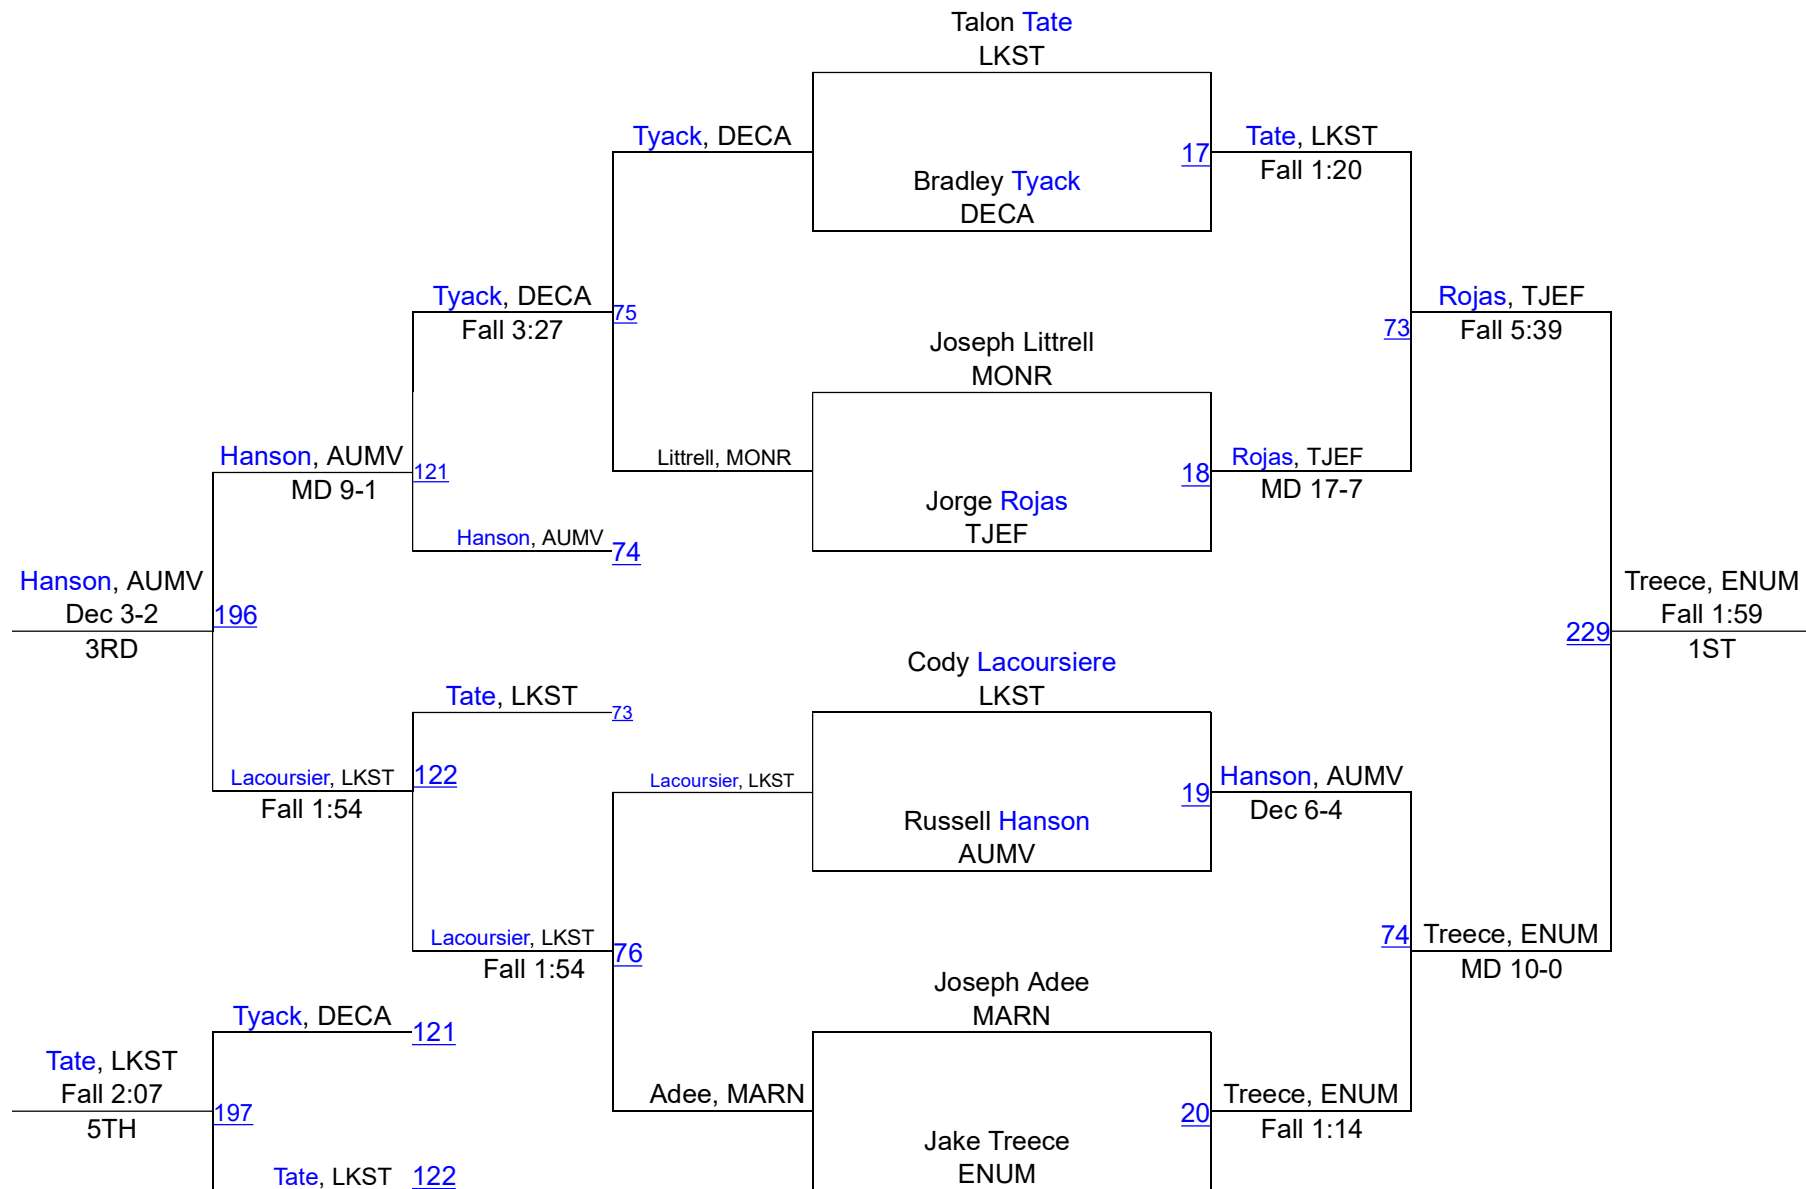

Region 1 4A Wrestling Tournament

106

Region 1 4A Wrestling Tournament

113

Region 1 4A Wrestling Tournament

126

Region 1 4A Wrestling Tournament

132

Region 1 4A Wrestling Tournament

138

Region 1 4A Wrestling Tournament

152

Region 1 4A Wrestling Tournament

160

Region 1 4A Wrestling Tournament

170

Region 1 4A Wrestling Tournament

182

Region 1 4A Wrestling Tournament

220

Region 1 4A Wrestling Tournament

285