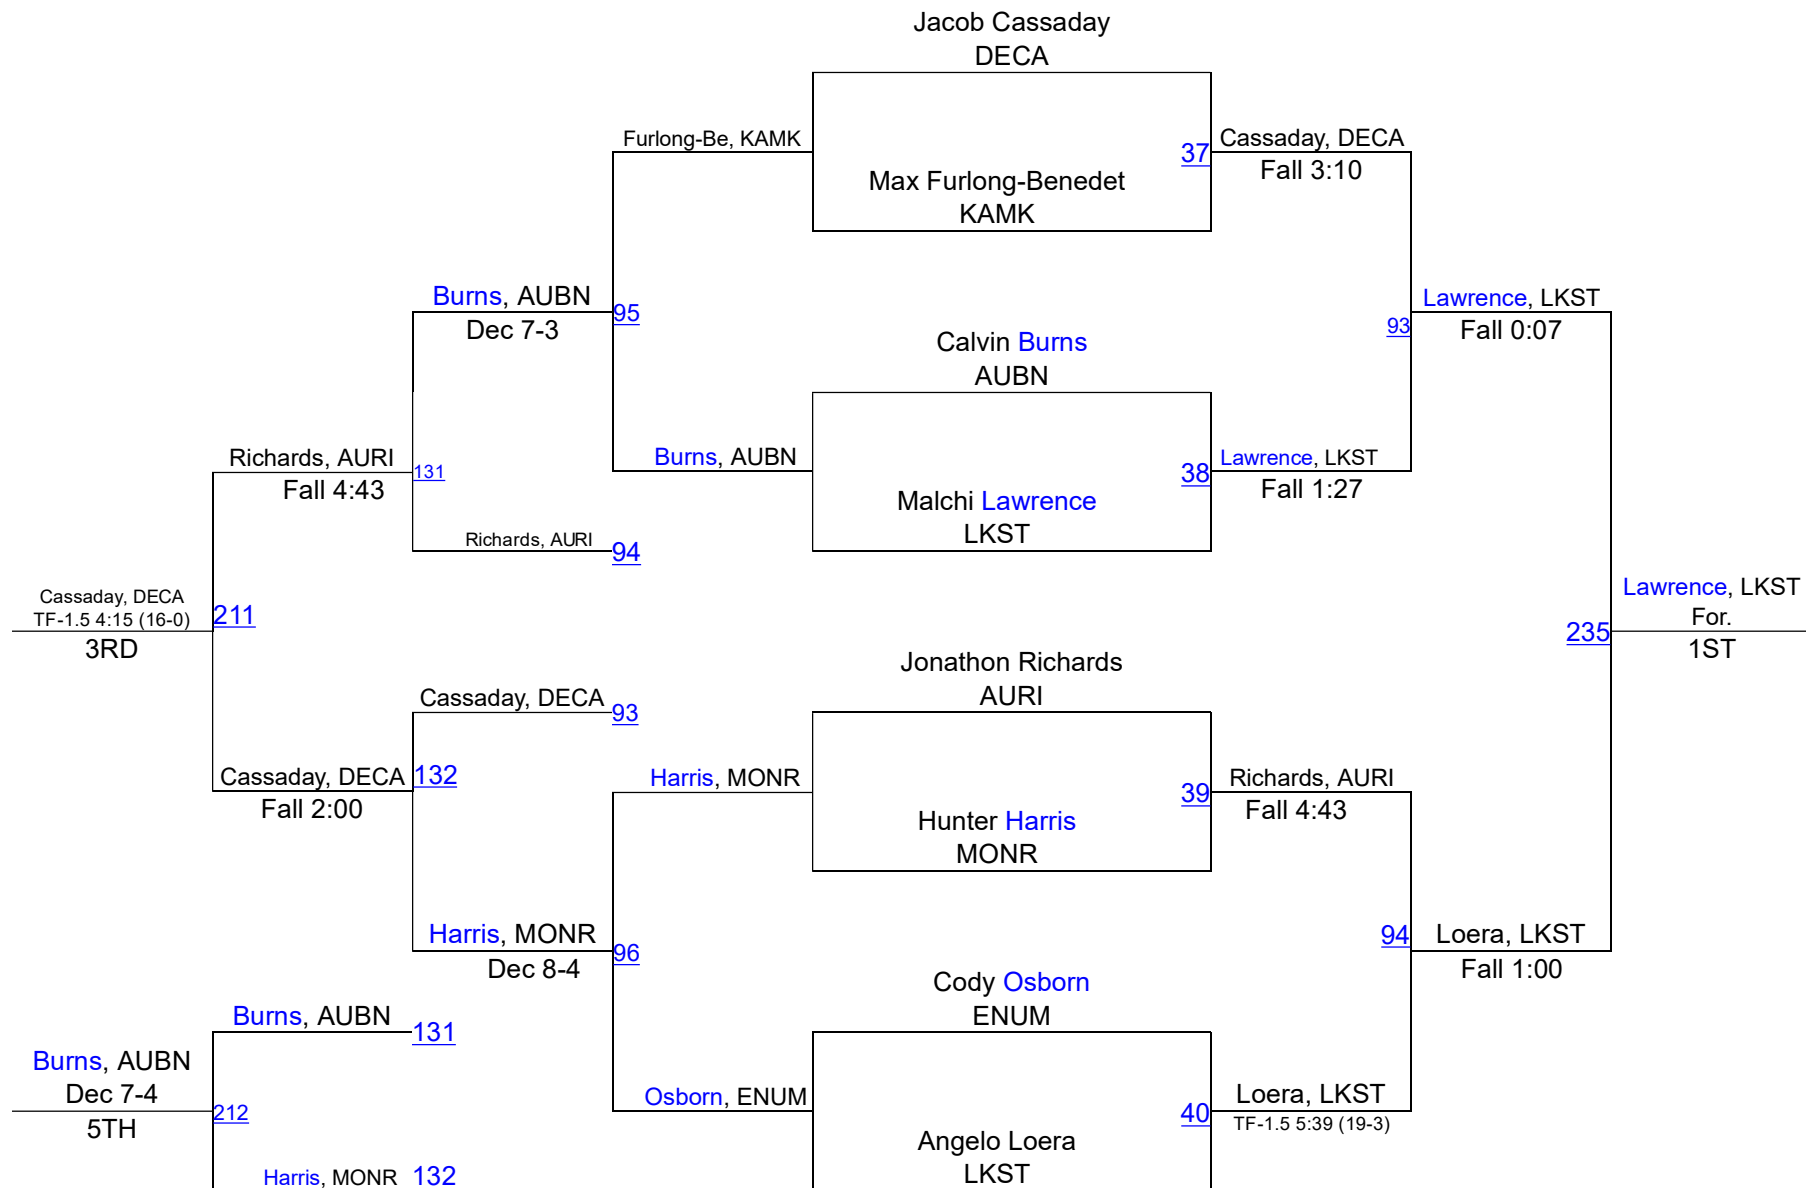

Region 1 4A Wrestling Tournament

106

Region 1 4A Wrestling Tournament

113

Region 1 4A Wrestling Tournament

126

Region 1 4A Wrestling Tournament

132

Region 1 4A Wrestling Tournament

138

Region 1 4A Wrestling Tournament

152

Region 1 4A Wrestling Tournament

160

Region 1 4A Wrestling Tournament

170

Region 1 4A Wrestling Tournament

182

Region 1 4A Wrestling Tournament

220

Region 1 4A Wrestling Tournament

285