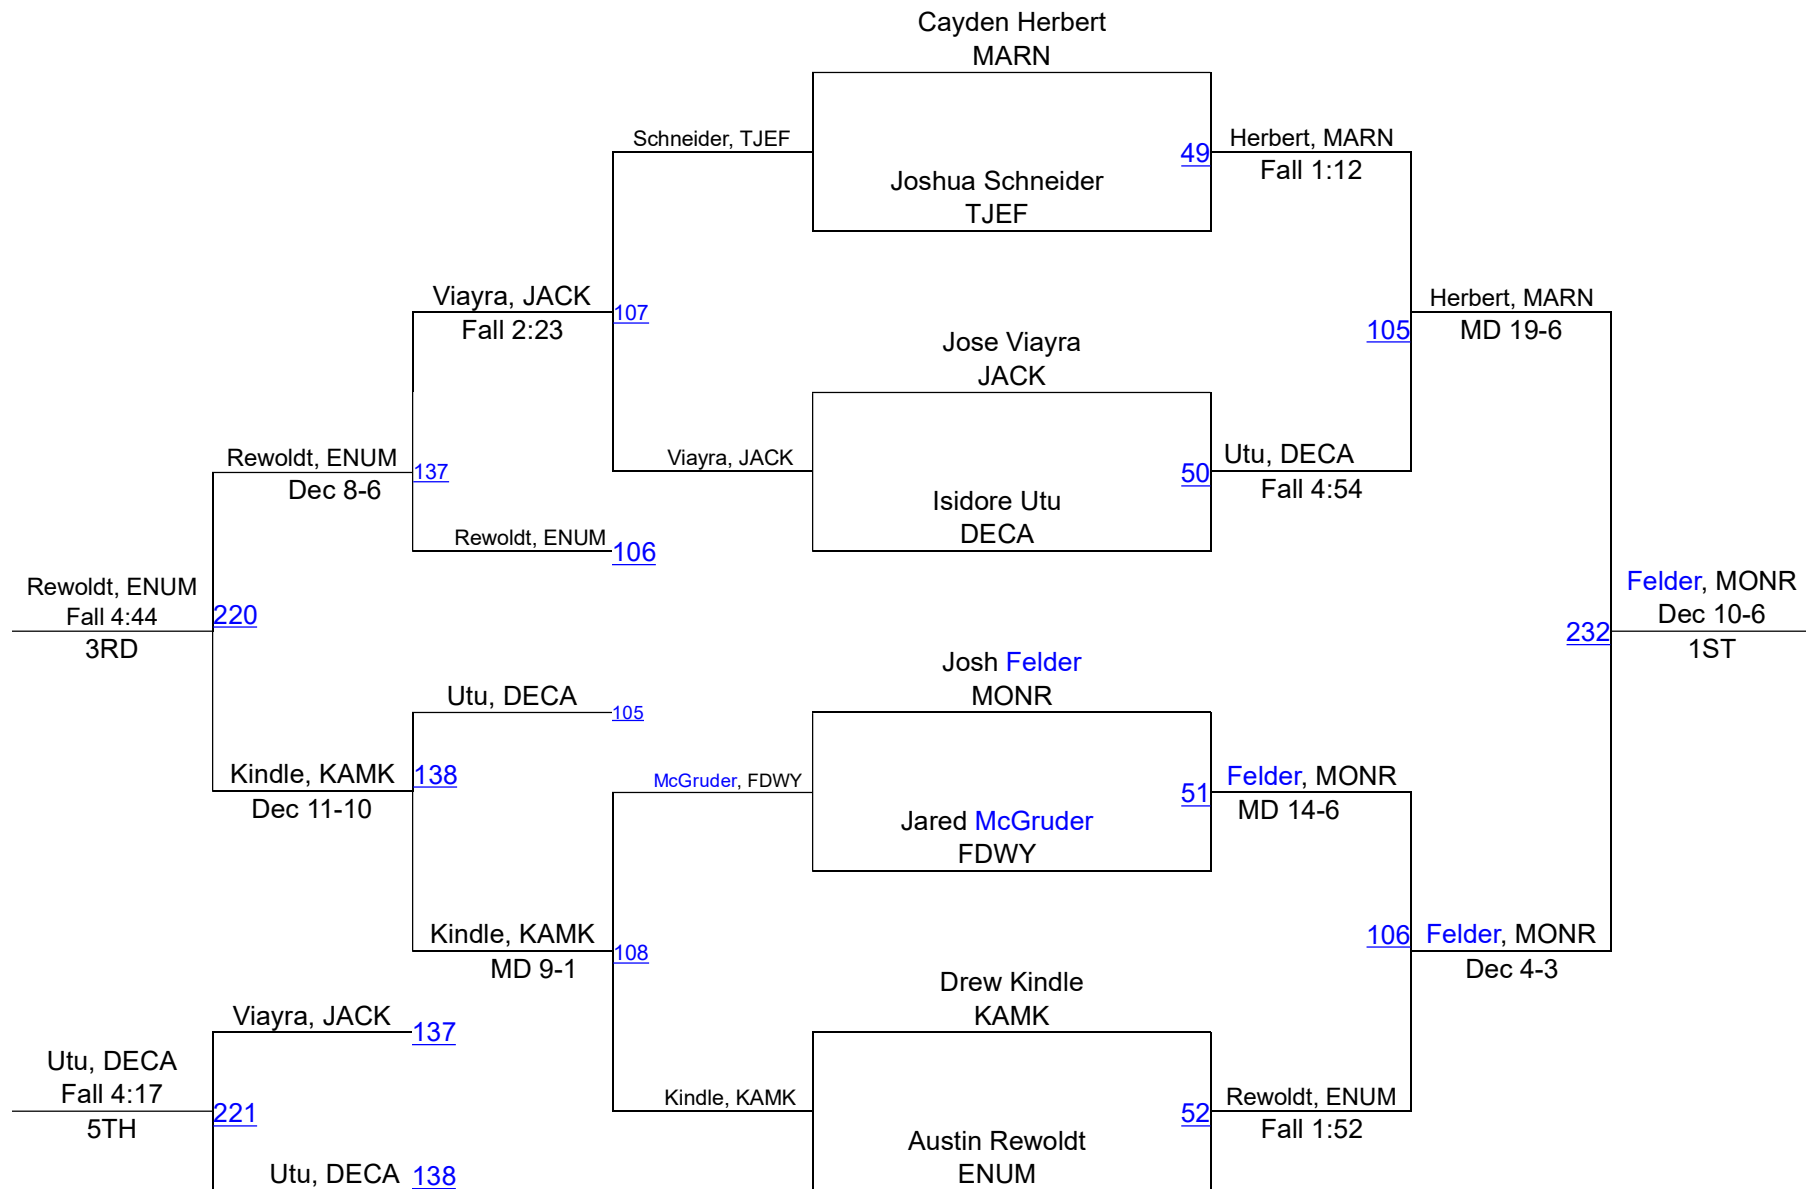

Region 1 4A Wrestling Tournament

106

Region 1 4A Wrestling Tournament

113

Region 1 4A Wrestling Tournament

126

Region 1 4A Wrestling Tournament

132

Region 1 4A Wrestling Tournament

138

Region 1 4A Wrestling Tournament

152

Region 1 4A Wrestling Tournament

160

Region 1 4A Wrestling Tournament

170

Region 1 4A Wrestling Tournament

182

Region 1 4A Wrestling Tournament

220

Region 1 4A Wrestling Tournament

285