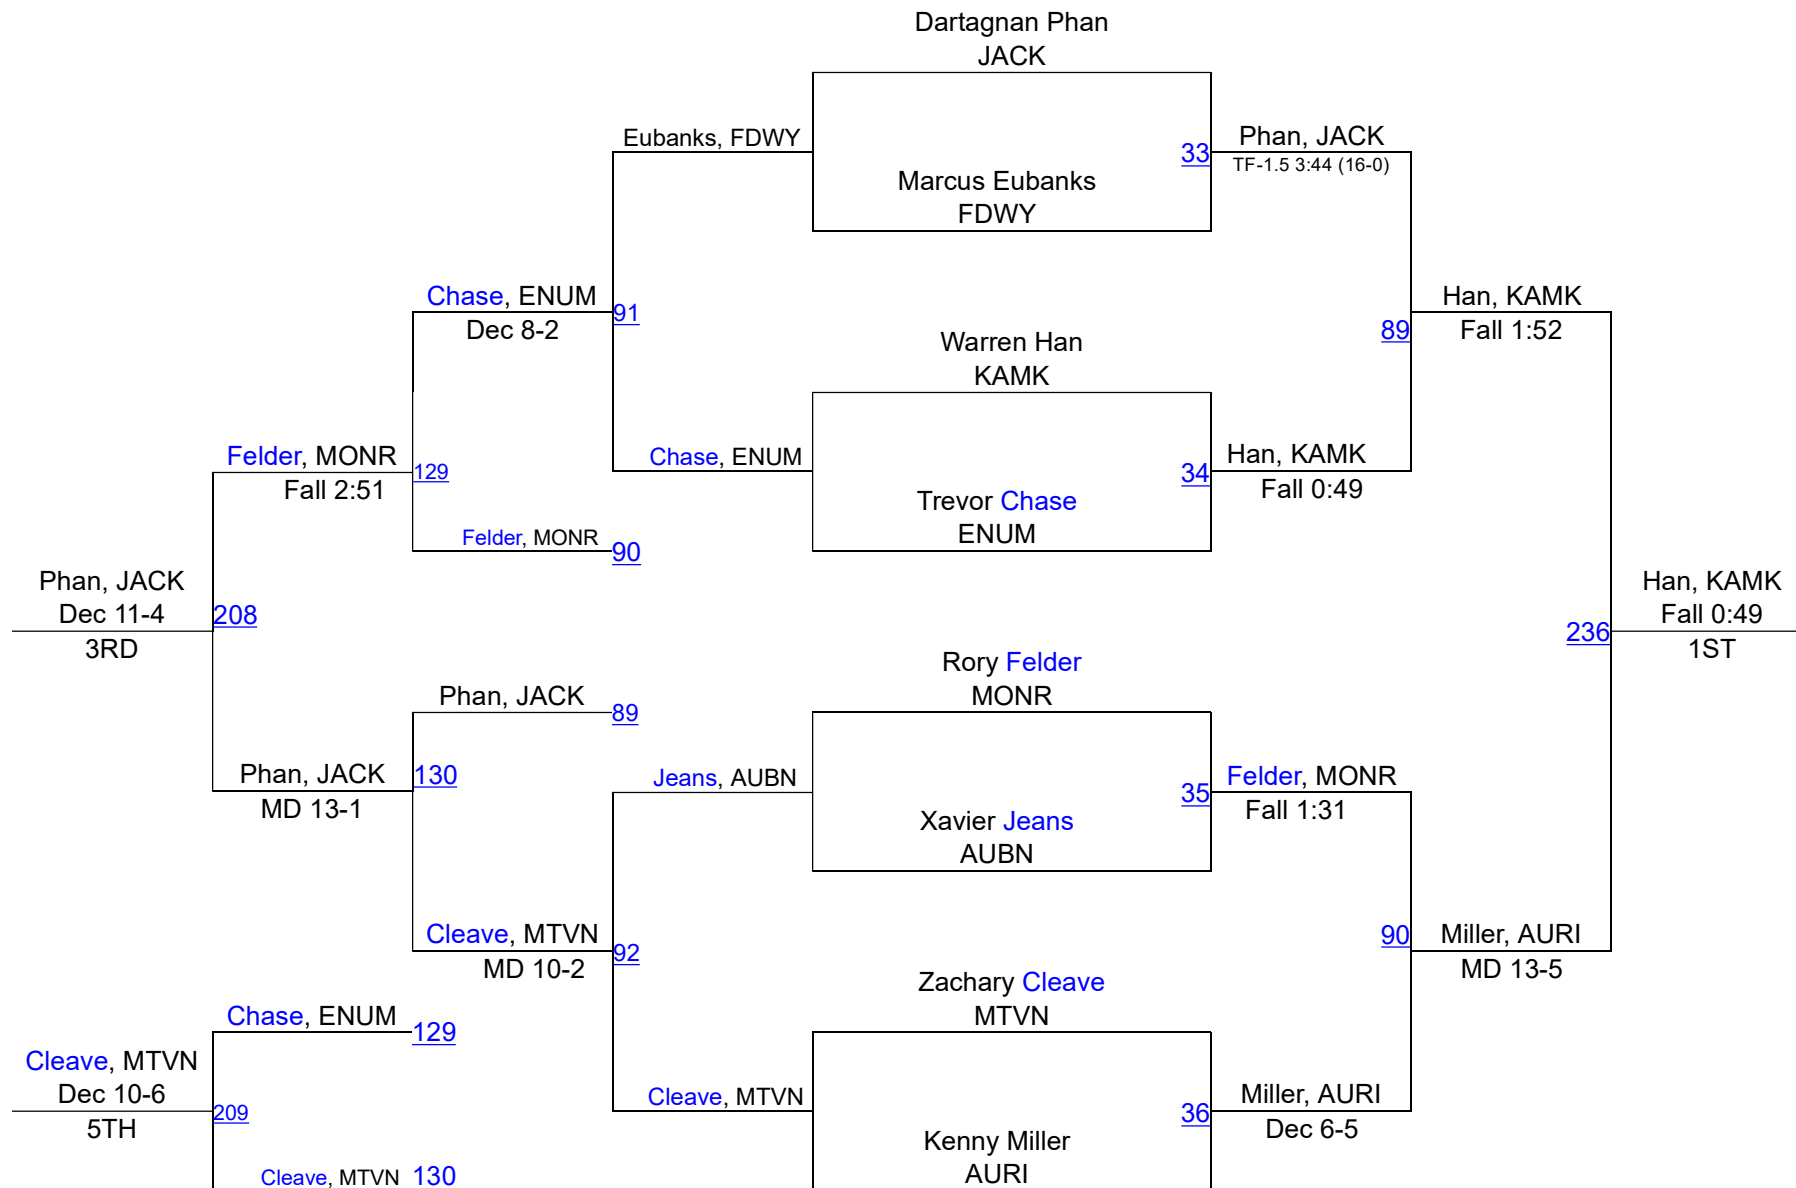

Region 1 4A Wrestling Tournament

106

Region 1 4A Wrestling Tournament

113

Region 1 4A Wrestling Tournament

126

Region 1 4A Wrestling Tournament

132

Region 1 4A Wrestling Tournament

138

Region 1 4A Wrestling Tournament

152

Region 1 4A Wrestling Tournament

160

Region 1 4A Wrestling Tournament

170

Region 1 4A Wrestling Tournament

182

Region 1 4A Wrestling Tournament

220

Region 1 4A Wrestling Tournament

285