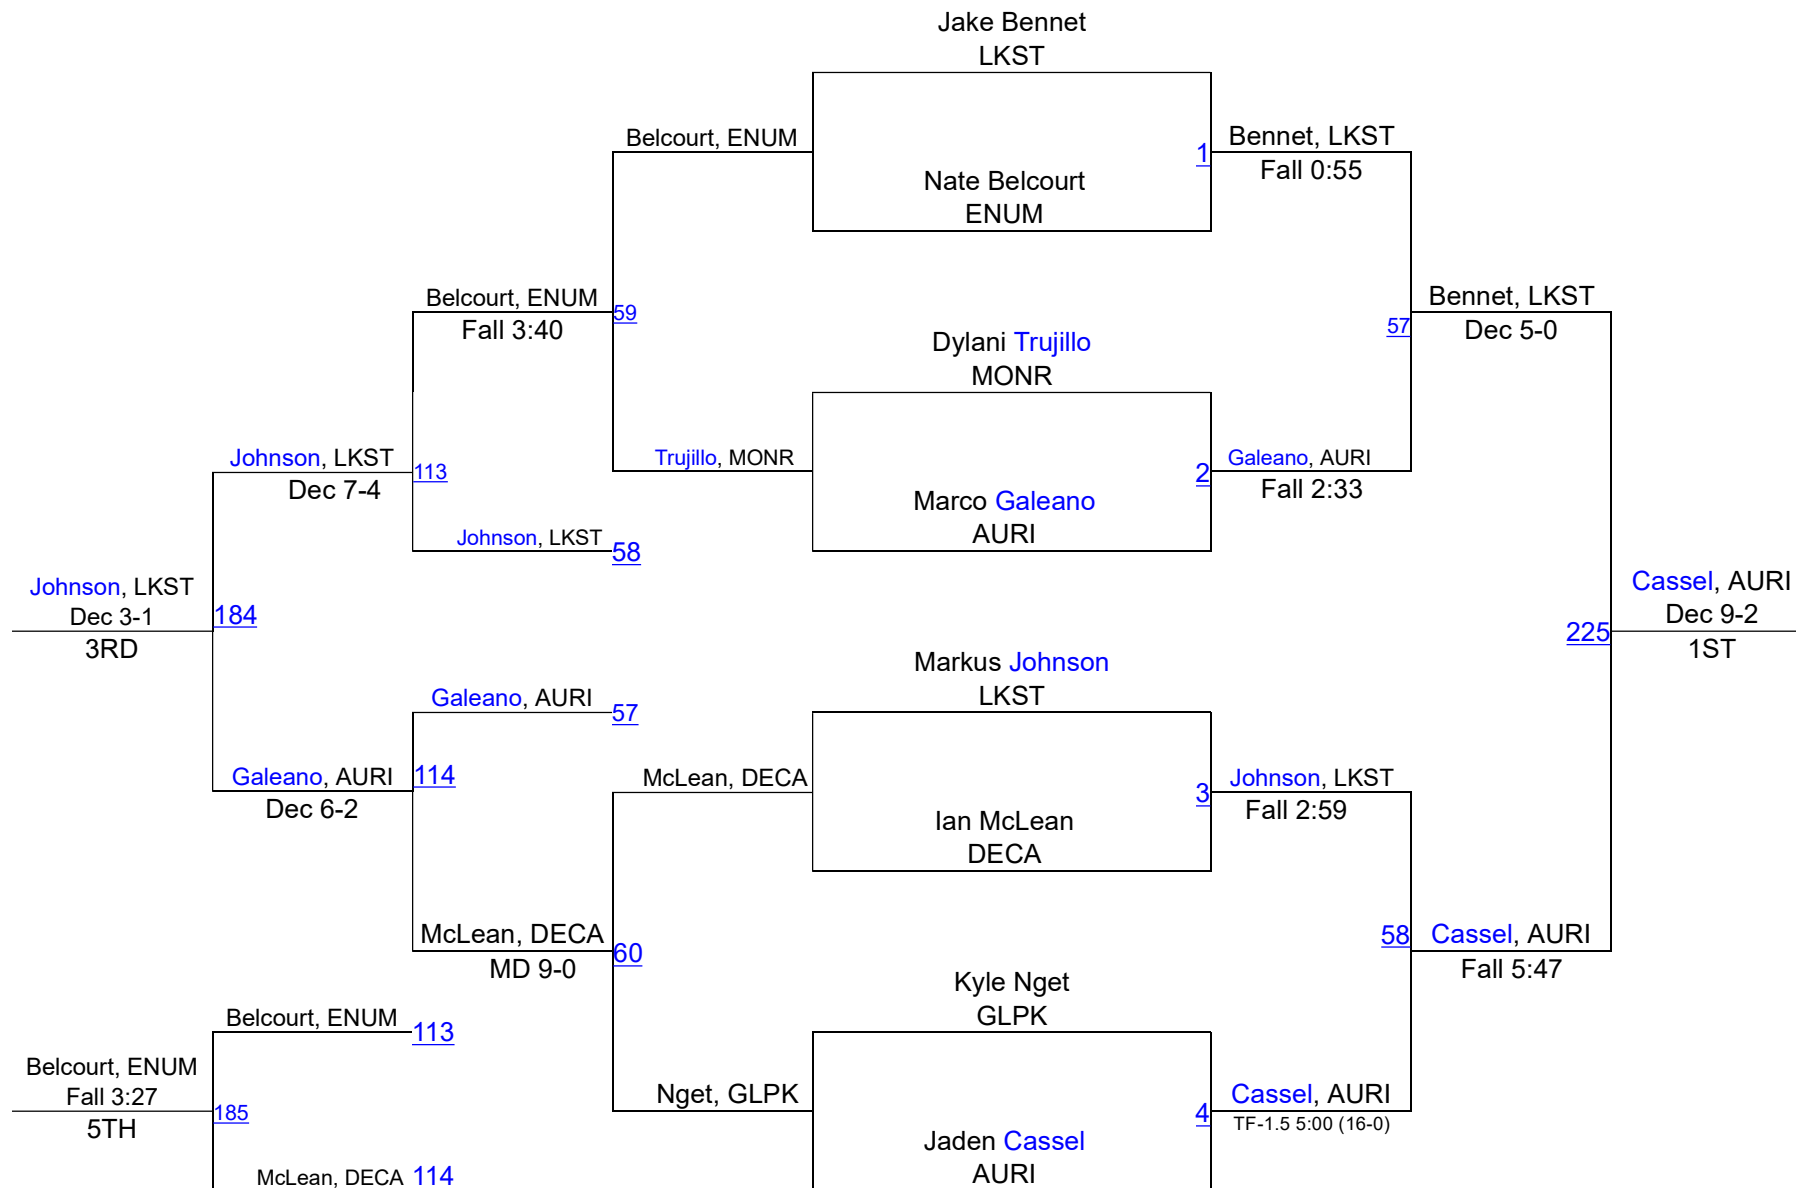

Region 1 4A Wrestling Tournament

106

Region 1 4A Wrestling Tournament

113

Region 1 4A Wrestling Tournament

126

Region 1 4A Wrestling Tournament

132

Region 1 4A Wrestling Tournament

138

Region 1 4A Wrestling Tournament

152

Region 1 4A Wrestling Tournament

160

Region 1 4A Wrestling Tournament

170

Region 1 4A Wrestling Tournament

182

Region 1 4A Wrestling Tournament

220

Region 1 4A Wrestling Tournament

285