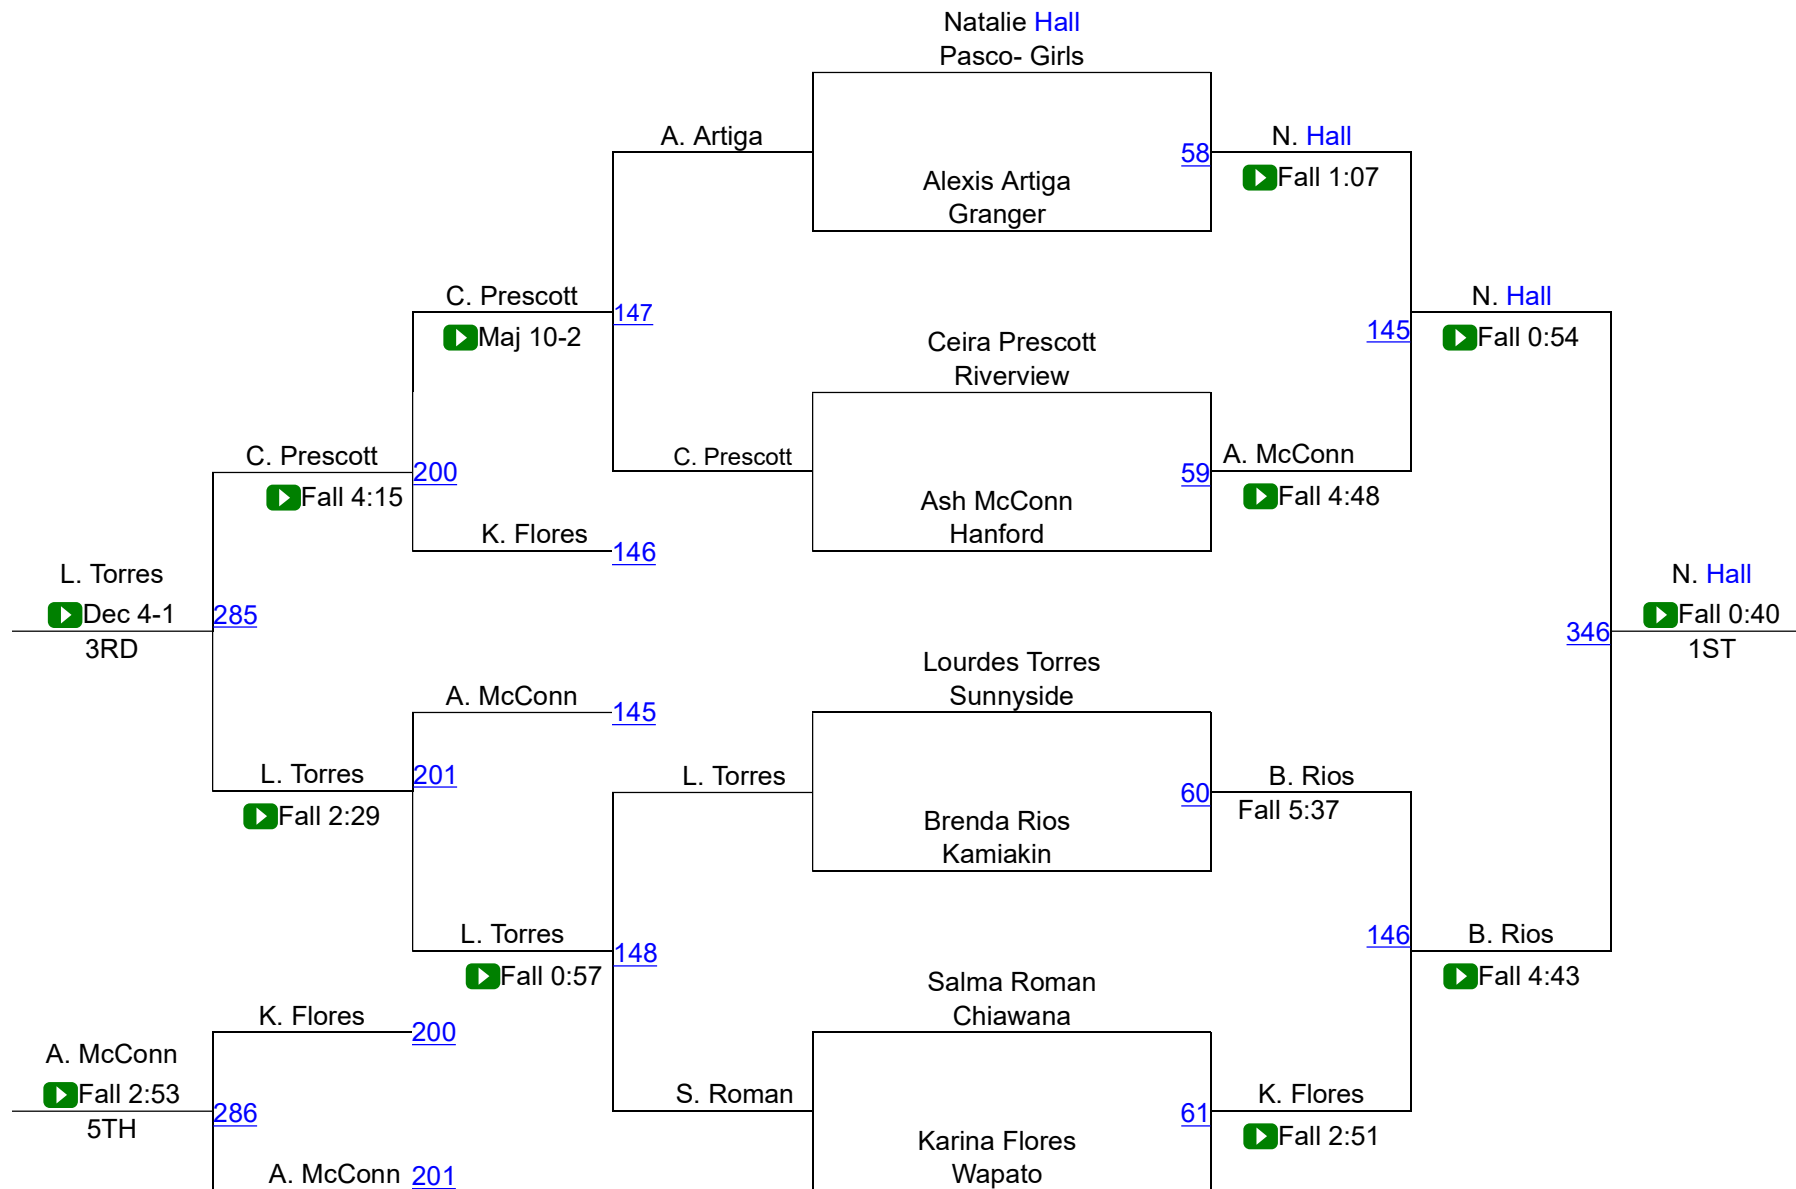

Eastern S Girls Sub-Reg. / 4A MCC Dist

Girls Sub Regional 100

Eastern S Girls Sub-Reg. / 4A MCC Dist

Girls Sub Regional 120

Eastern S Girls Sub-Reg. / 4A MCC Dist

Girls Sub Regional 130

Eastern S Girls Sub-Reg. / 4A MCC Dist

Girls Sub Regional 135

Eastern S Girls Sub-Reg. / 4A MCC Dist

Girls Sub Regional 145

Eastern S Girls Sub-Reg. / 4A MCC Dist

Girls Sub Regional 155

Eastern S Girls Sub-Reg. / 4A MCC Dist

Girls Sub Regional 190

Eastern S Girls Sub-Reg. / 4A MCC Dist

Girls Sub Regional 235