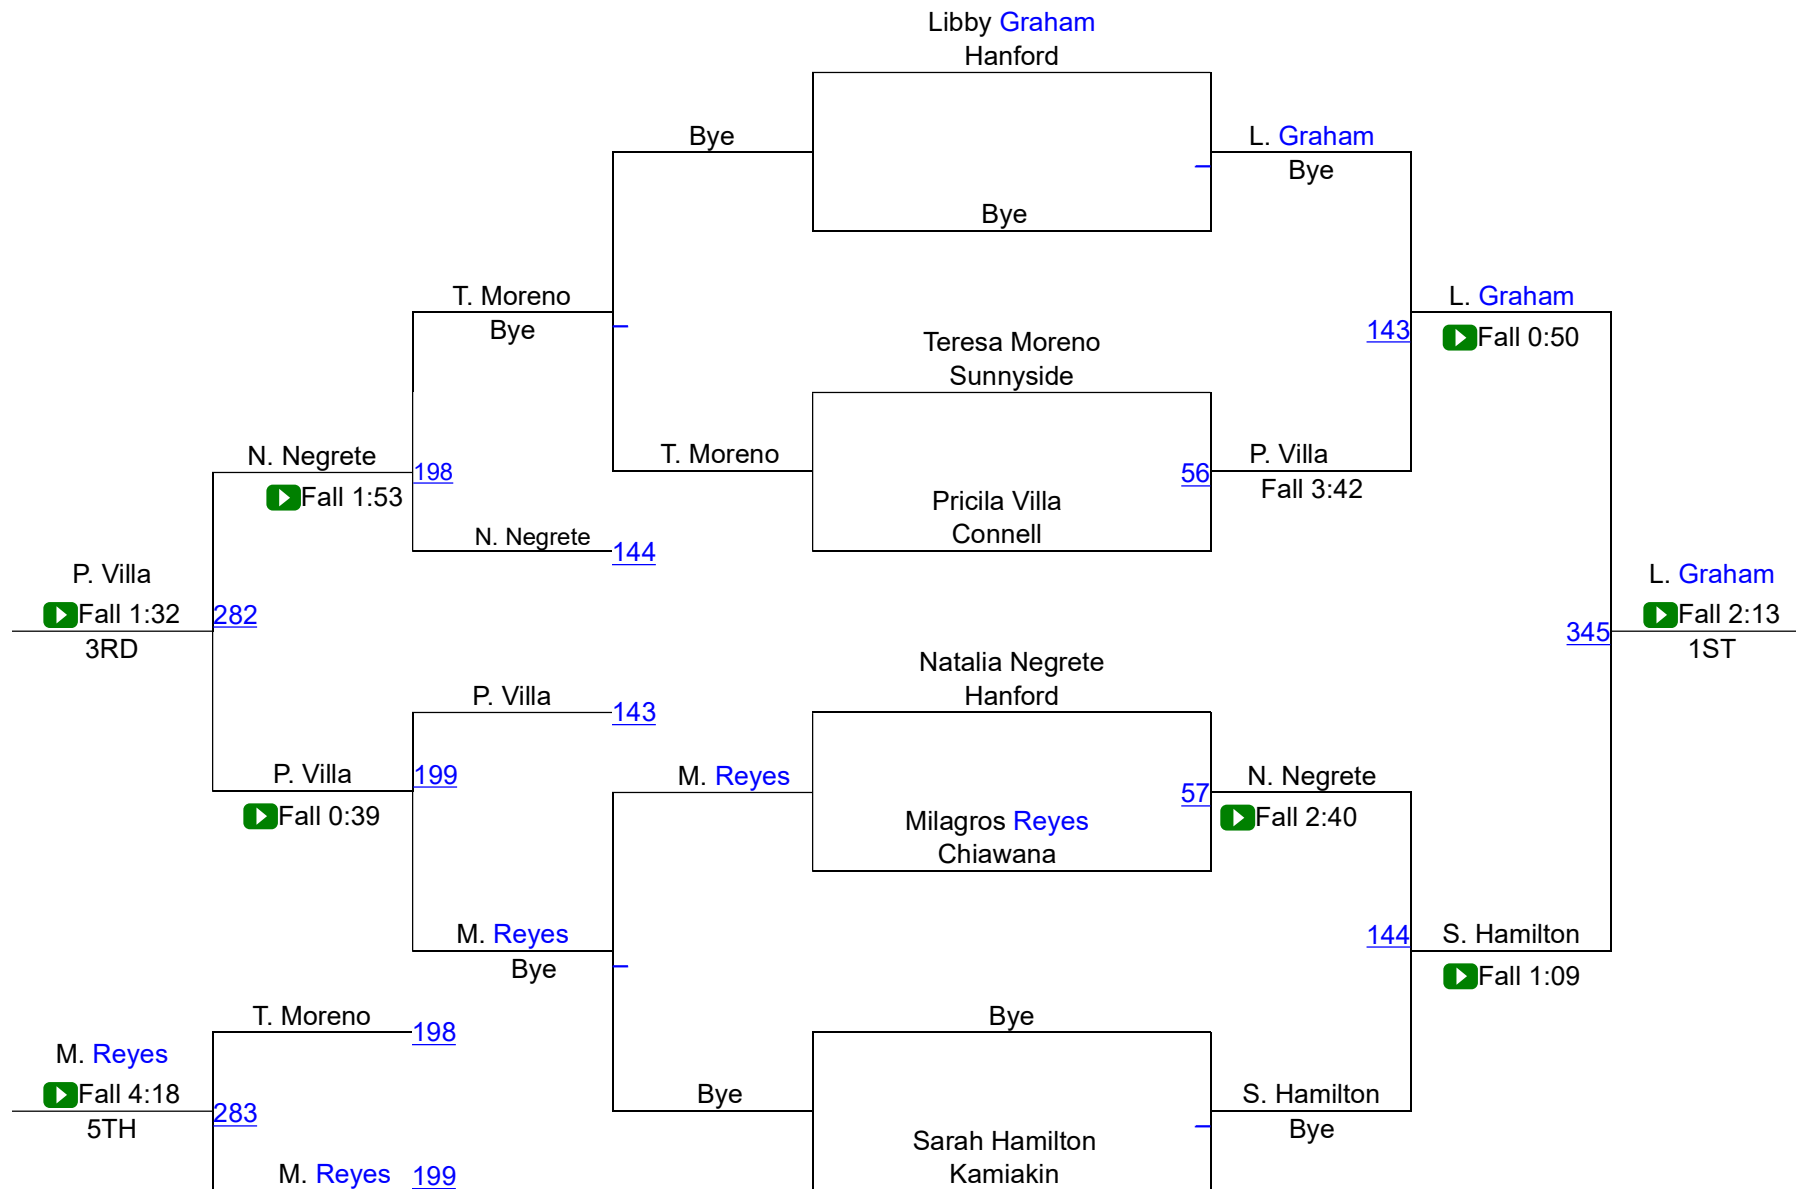

Eastern S Girls Sub-Reg. / 4A MCC Dist

Girls Sub Regional 100

Eastern S Girls Sub-Reg. / 4A MCC Dist

Girls Sub Regional 120

Eastern S Girls Sub-Reg. / 4A MCC Dist

Girls Sub Regional 130

Eastern S Girls Sub-Reg. / 4A MCC Dist

Girls Sub Regional 135

Eastern S Girls Sub-Reg. / 4A MCC Dist

Girls Sub Regional 145

Eastern S Girls Sub-Reg. / 4A MCC Dist

Girls Sub Regional 155

Eastern S Girls Sub-Reg. / 4A MCC Dist

Girls Sub Regional 190

Eastern S Girls Sub-Reg. / 4A MCC Dist

Girls Sub Regional 235