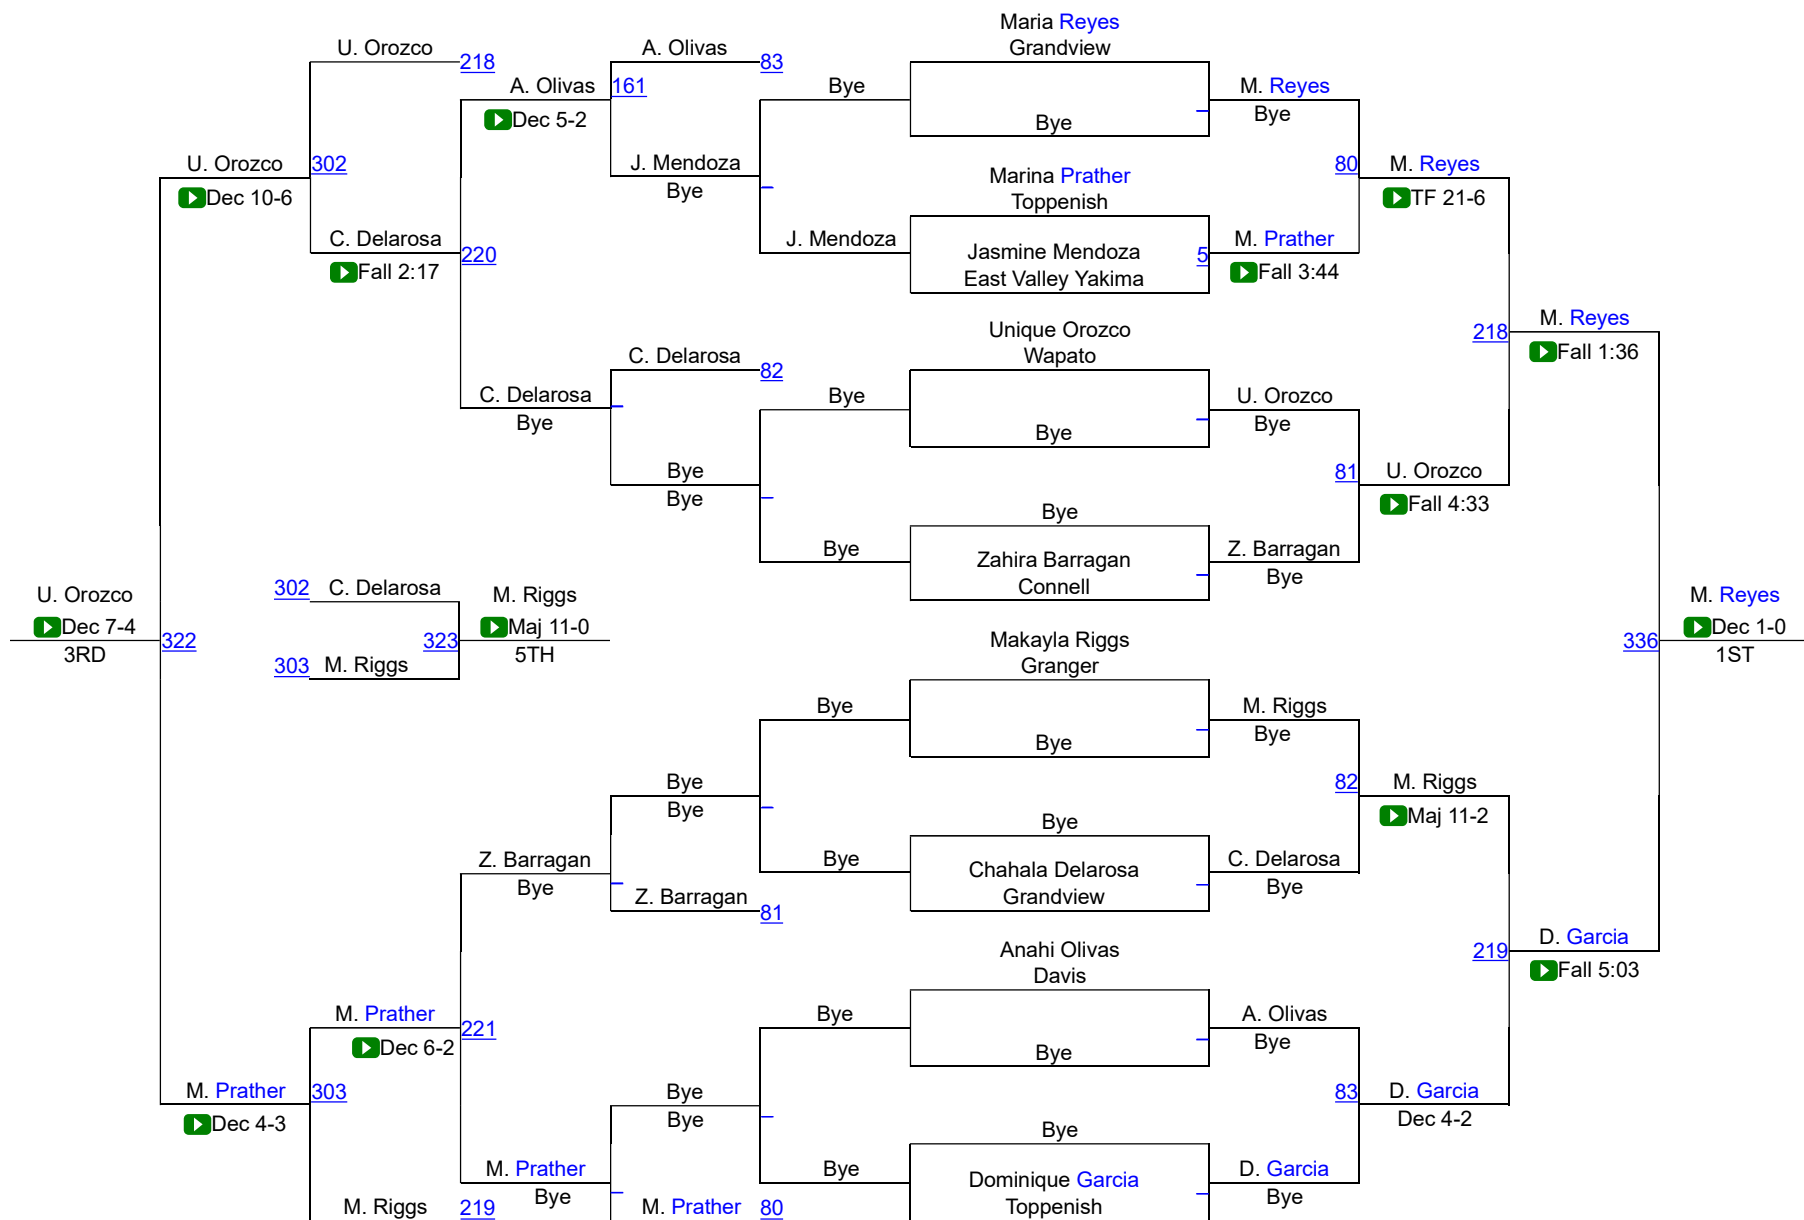

Eastern S Girls Sub-Reg. / 4A MCC Dist

Girls Sub Regional 100

Eastern S Girls Sub-Reg. / 4A MCC Dist

Girls Sub Regional 120

Eastern S Girls Sub-Reg. / 4A MCC Dist

Girls Sub Regional 130

Eastern S Girls Sub-Reg. / 4A MCC Dist

Girls Sub Regional 135

Eastern S Girls Sub-Reg. / 4A MCC Dist

Girls Sub Regional 145

Eastern S Girls Sub-Reg. / 4A MCC Dist

Girls Sub Regional 155

Eastern S Girls Sub-Reg. / 4A MCC Dist

Girls Sub Regional 190

Eastern S Girls Sub-Reg. / 4A MCC Dist

Girls Sub Regional 235