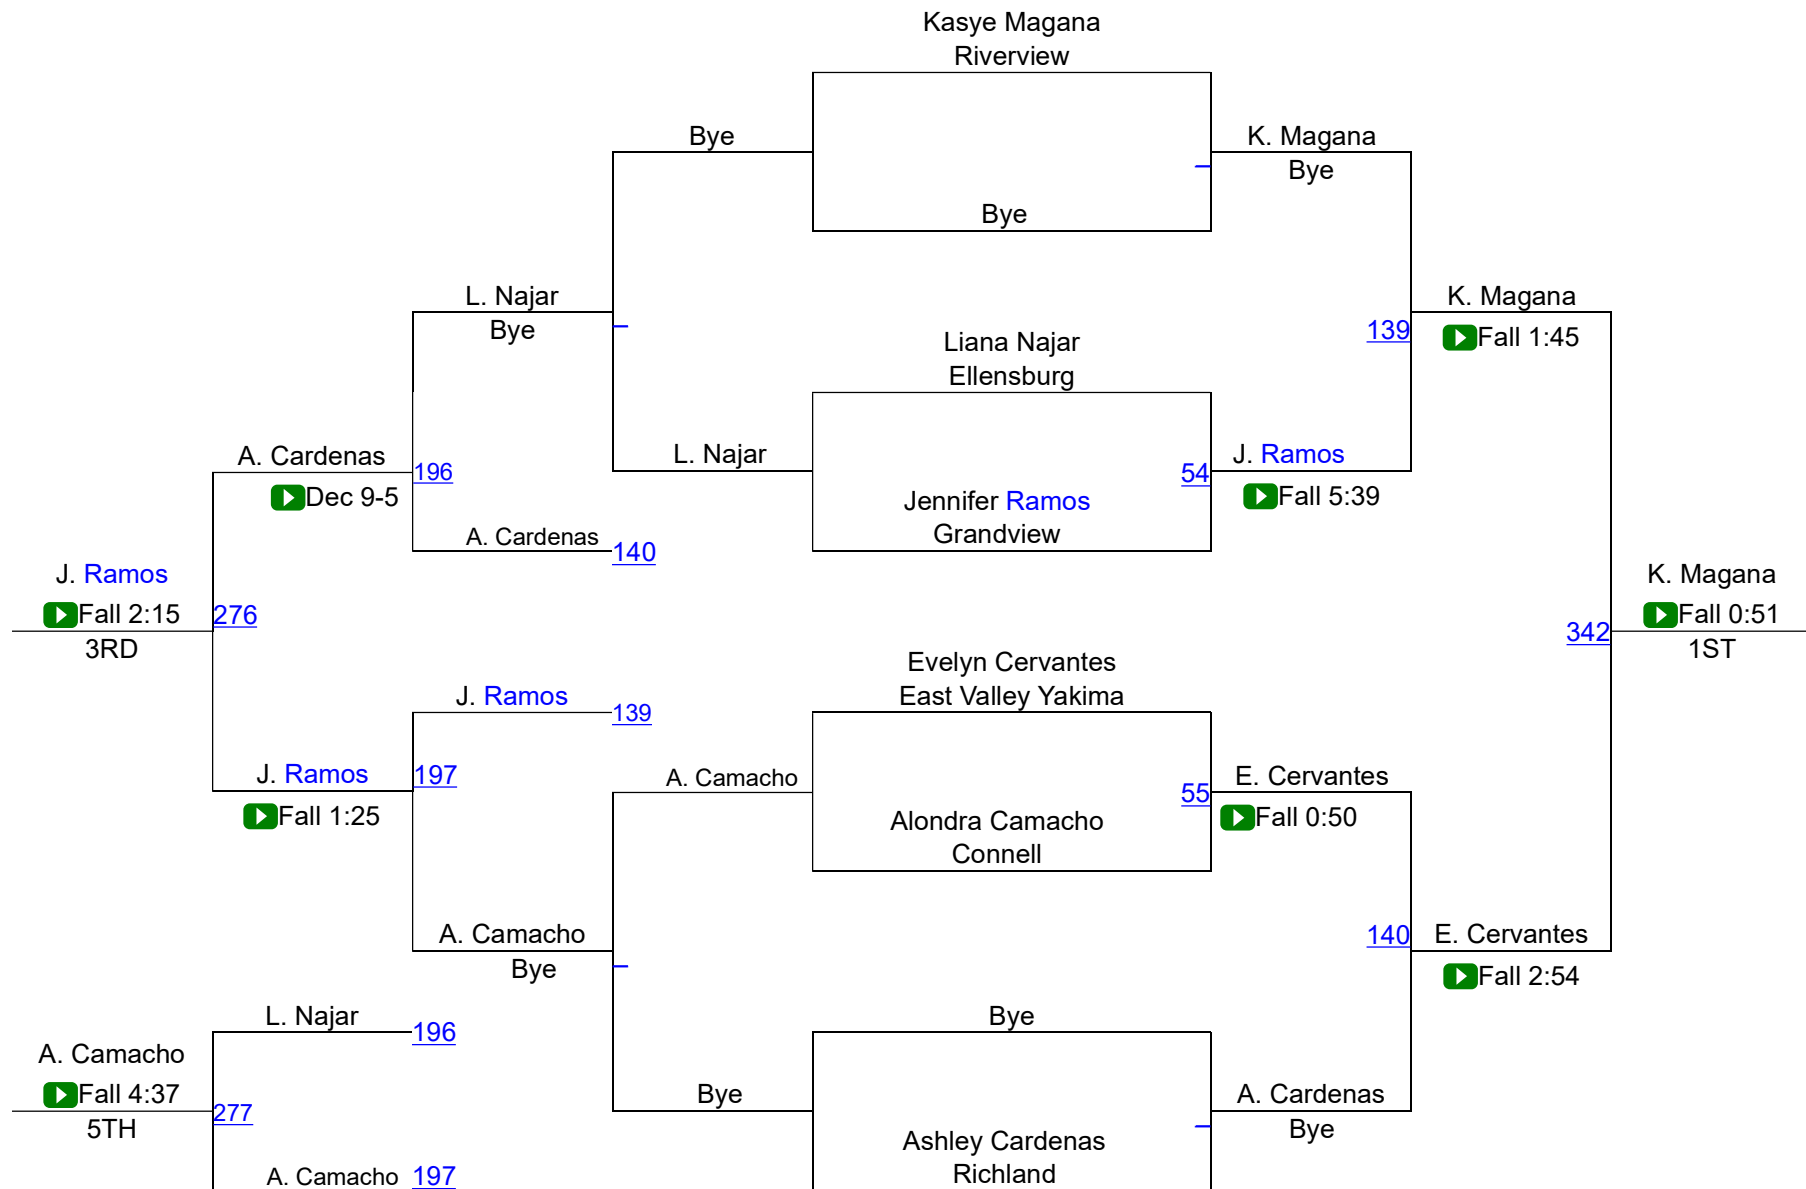

Eastern S Girls Sub-Reg. / 4A MCC Dist

Girls Sub Regional 100

Eastern S Girls Sub-Reg. / 4A MCC Dist

Girls Sub Regional 120

Eastern S Girls Sub-Reg. / 4A MCC Dist

Girls Sub Regional 130

Eastern S Girls Sub-Reg. / 4A MCC Dist

Girls Sub Regional 135

Eastern S Girls Sub-Reg. / 4A MCC Dist

Girls Sub Regional 145

Eastern S Girls Sub-Reg. / 4A MCC Dist

Girls Sub Regional 155

Eastern S Girls Sub-Reg. / 4A MCC Dist

Girls Sub Regional 190

Eastern S Girls Sub-Reg. / 4A MCC Dist

Girls Sub Regional 235