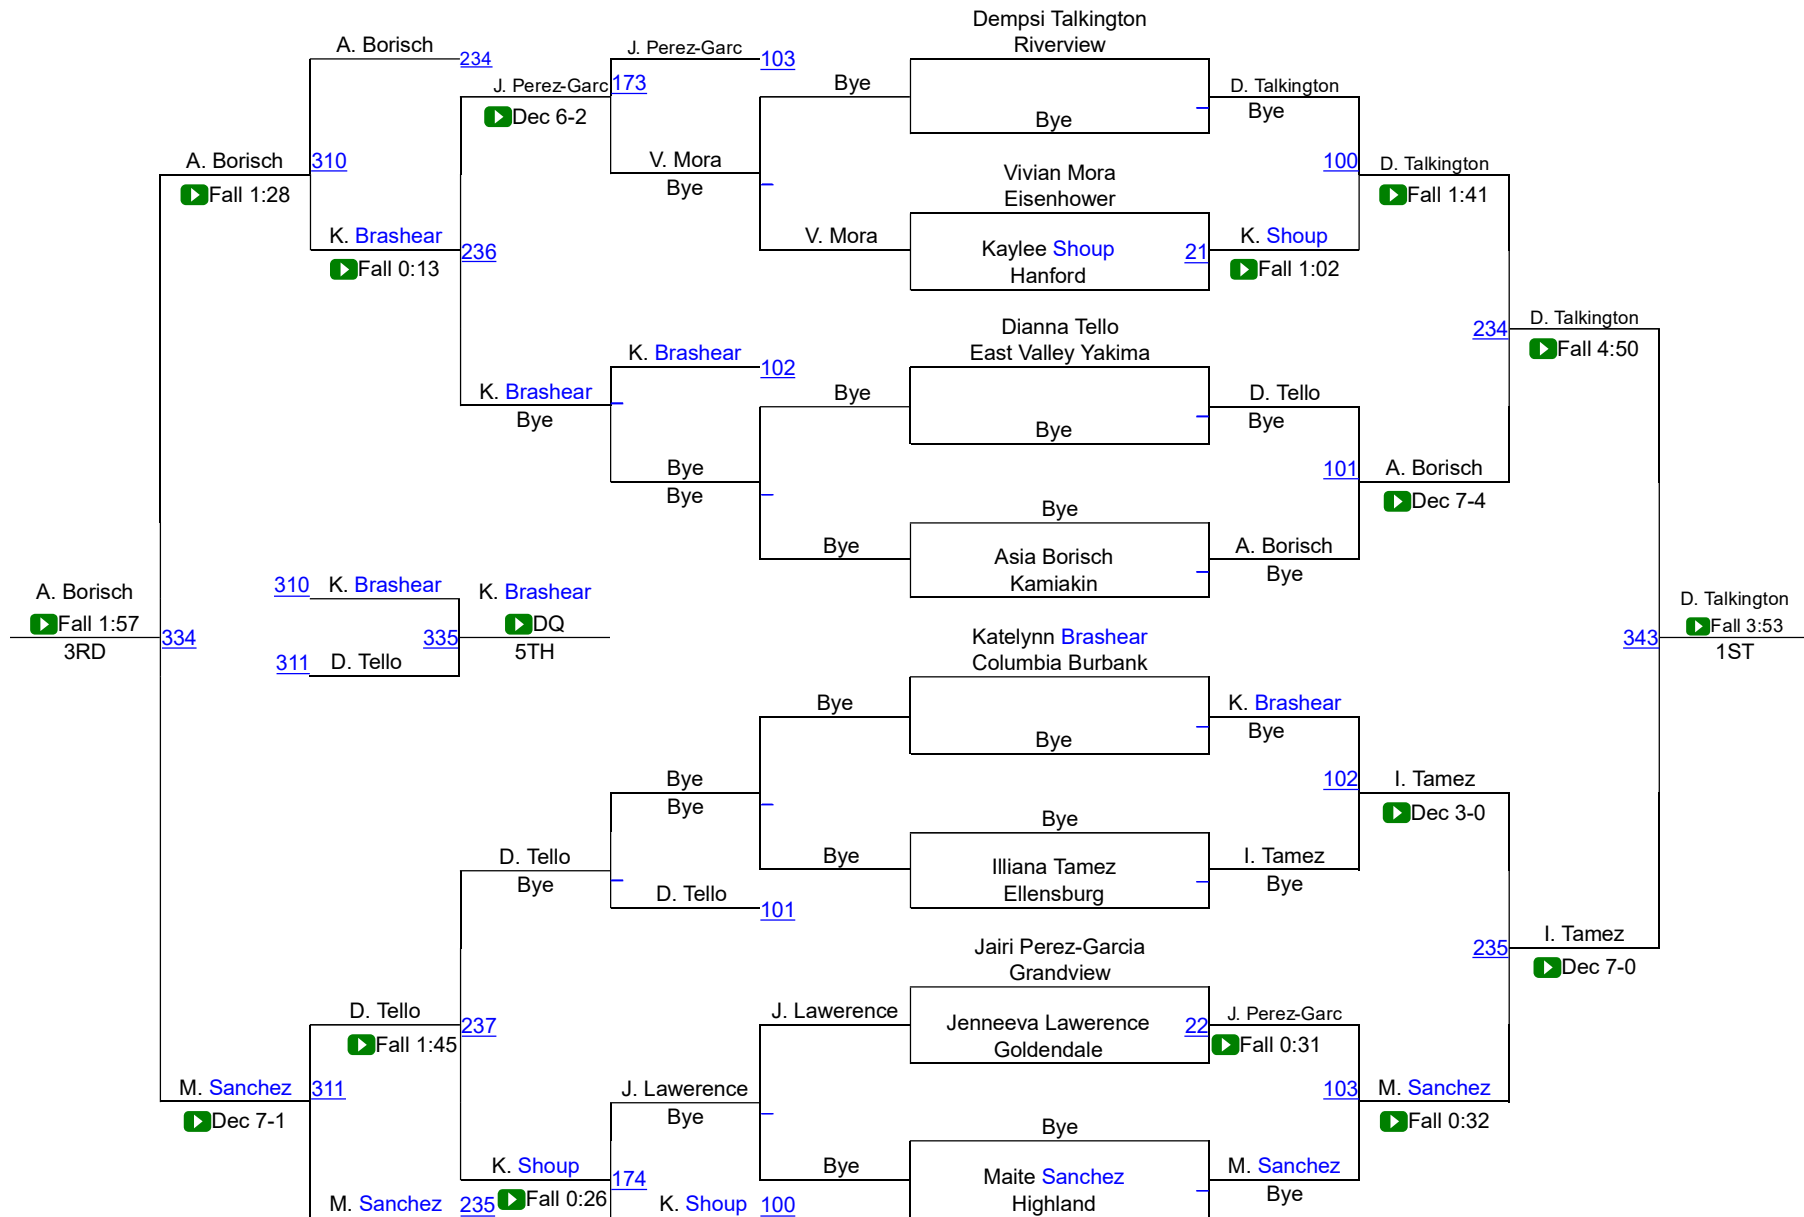

Eastern S Girls Sub-Reg. / 4A MCC Dist

Girls Sub Regional 100

Eastern S Girls Sub-Reg. / 4A MCC Dist

Girls Sub Regional 120

Eastern S Girls Sub-Reg. / 4A MCC Dist

Girls Sub Regional 130

Eastern S Girls Sub-Reg. / 4A MCC Dist

Girls Sub Regional 135

Eastern S Girls Sub-Reg. / 4A MCC Dist

Girls Sub Regional 145

Eastern S Girls Sub-Reg. / 4A MCC Dist

Girls Sub Regional 155

Eastern S Girls Sub-Reg. / 4A MCC Dist

Girls Sub Regional 190

Eastern S Girls Sub-Reg. / 4A MCC Dist

Girls Sub Regional 235