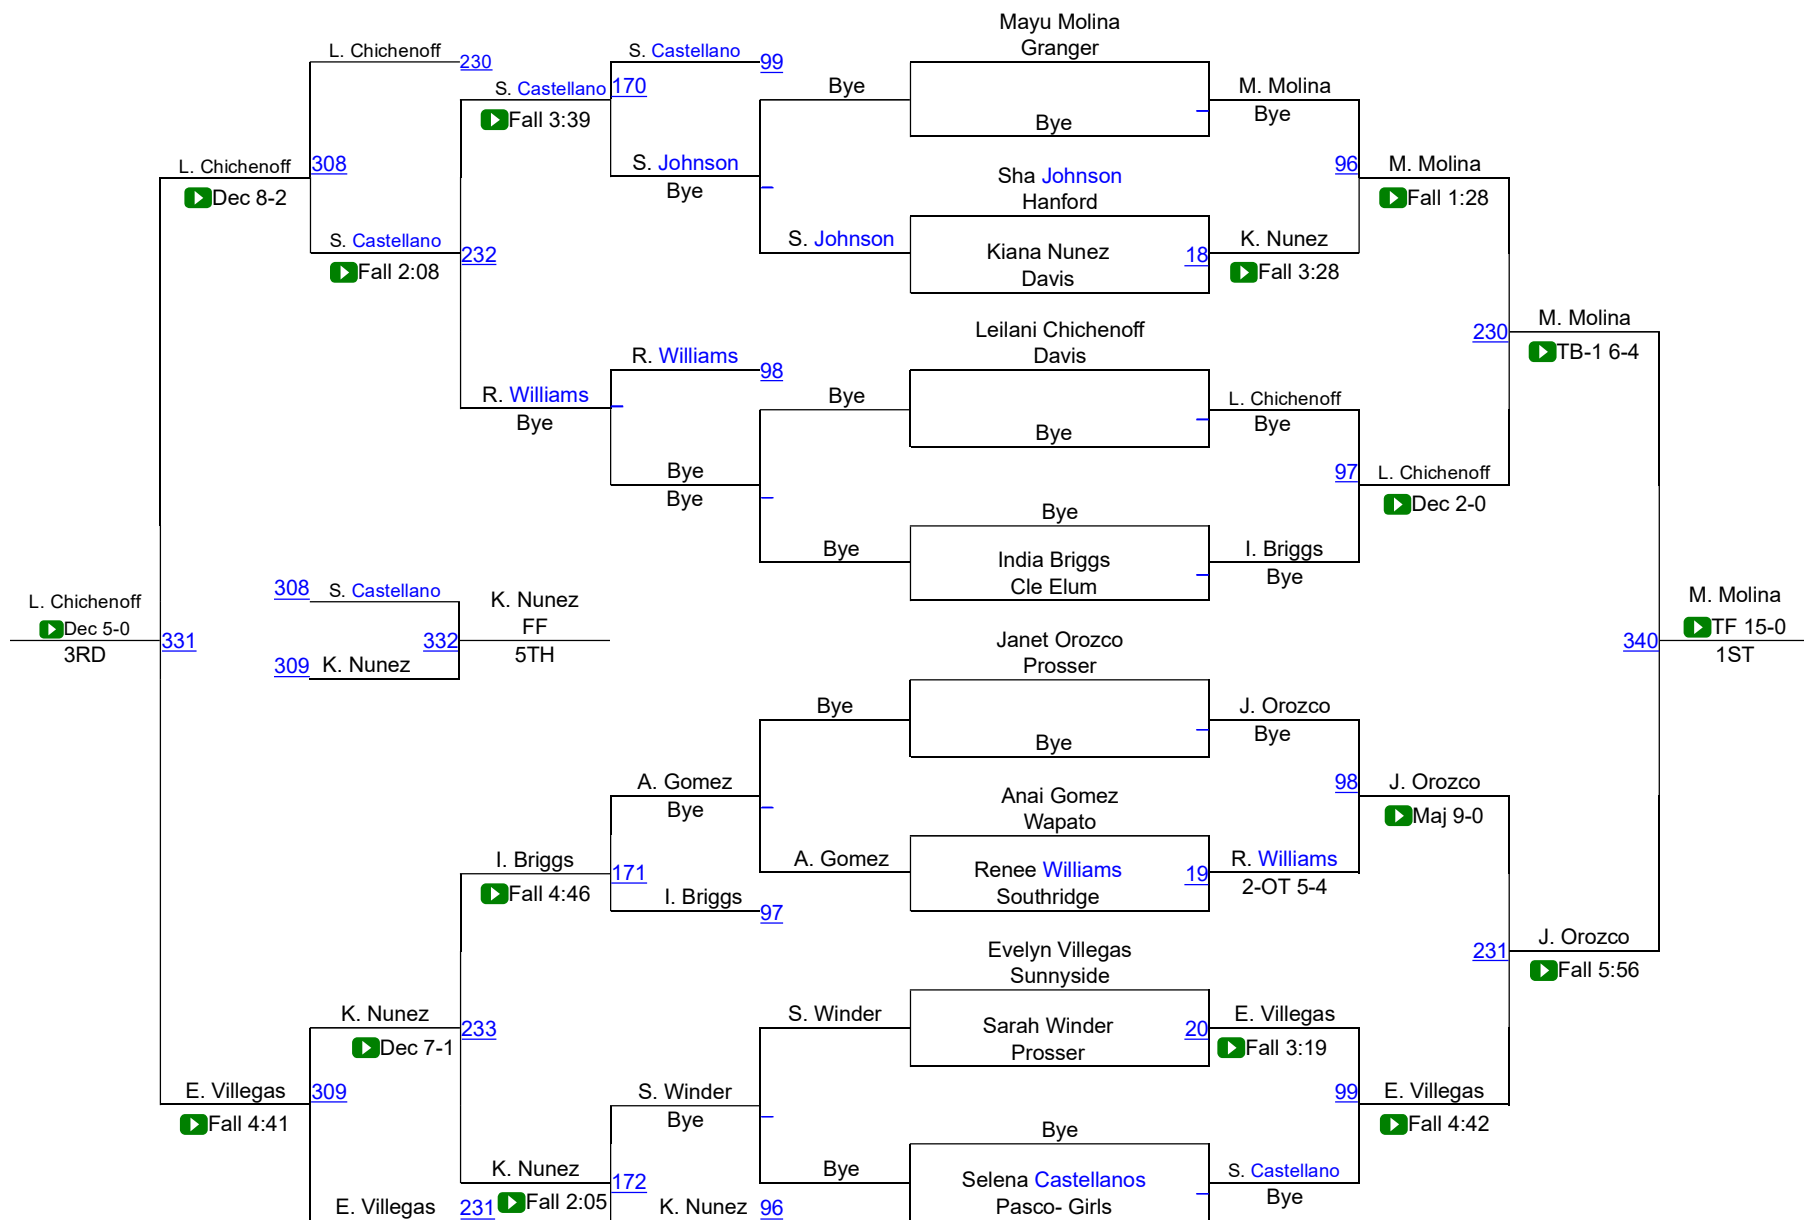

Eastern S Girls Sub-Reg. / 4A MCC Dist

Girls Sub Regional 100

Eastern S Girls Sub-Reg. / 4A MCC Dist

Girls Sub Regional 120

Eastern S Girls Sub-Reg. / 4A MCC Dist

Girls Sub Regional 130

Eastern S Girls Sub-Reg. / 4A MCC Dist

Girls Sub Regional 135

Eastern S Girls Sub-Reg. / 4A MCC Dist

Girls Sub Regional 145

Eastern S Girls Sub-Reg. / 4A MCC Dist

Girls Sub Regional 155

Eastern S Girls Sub-Reg. / 4A MCC Dist

Girls Sub Regional 190

Eastern S Girls Sub-Reg. / 4A MCC Dist

Girls Sub Regional 235