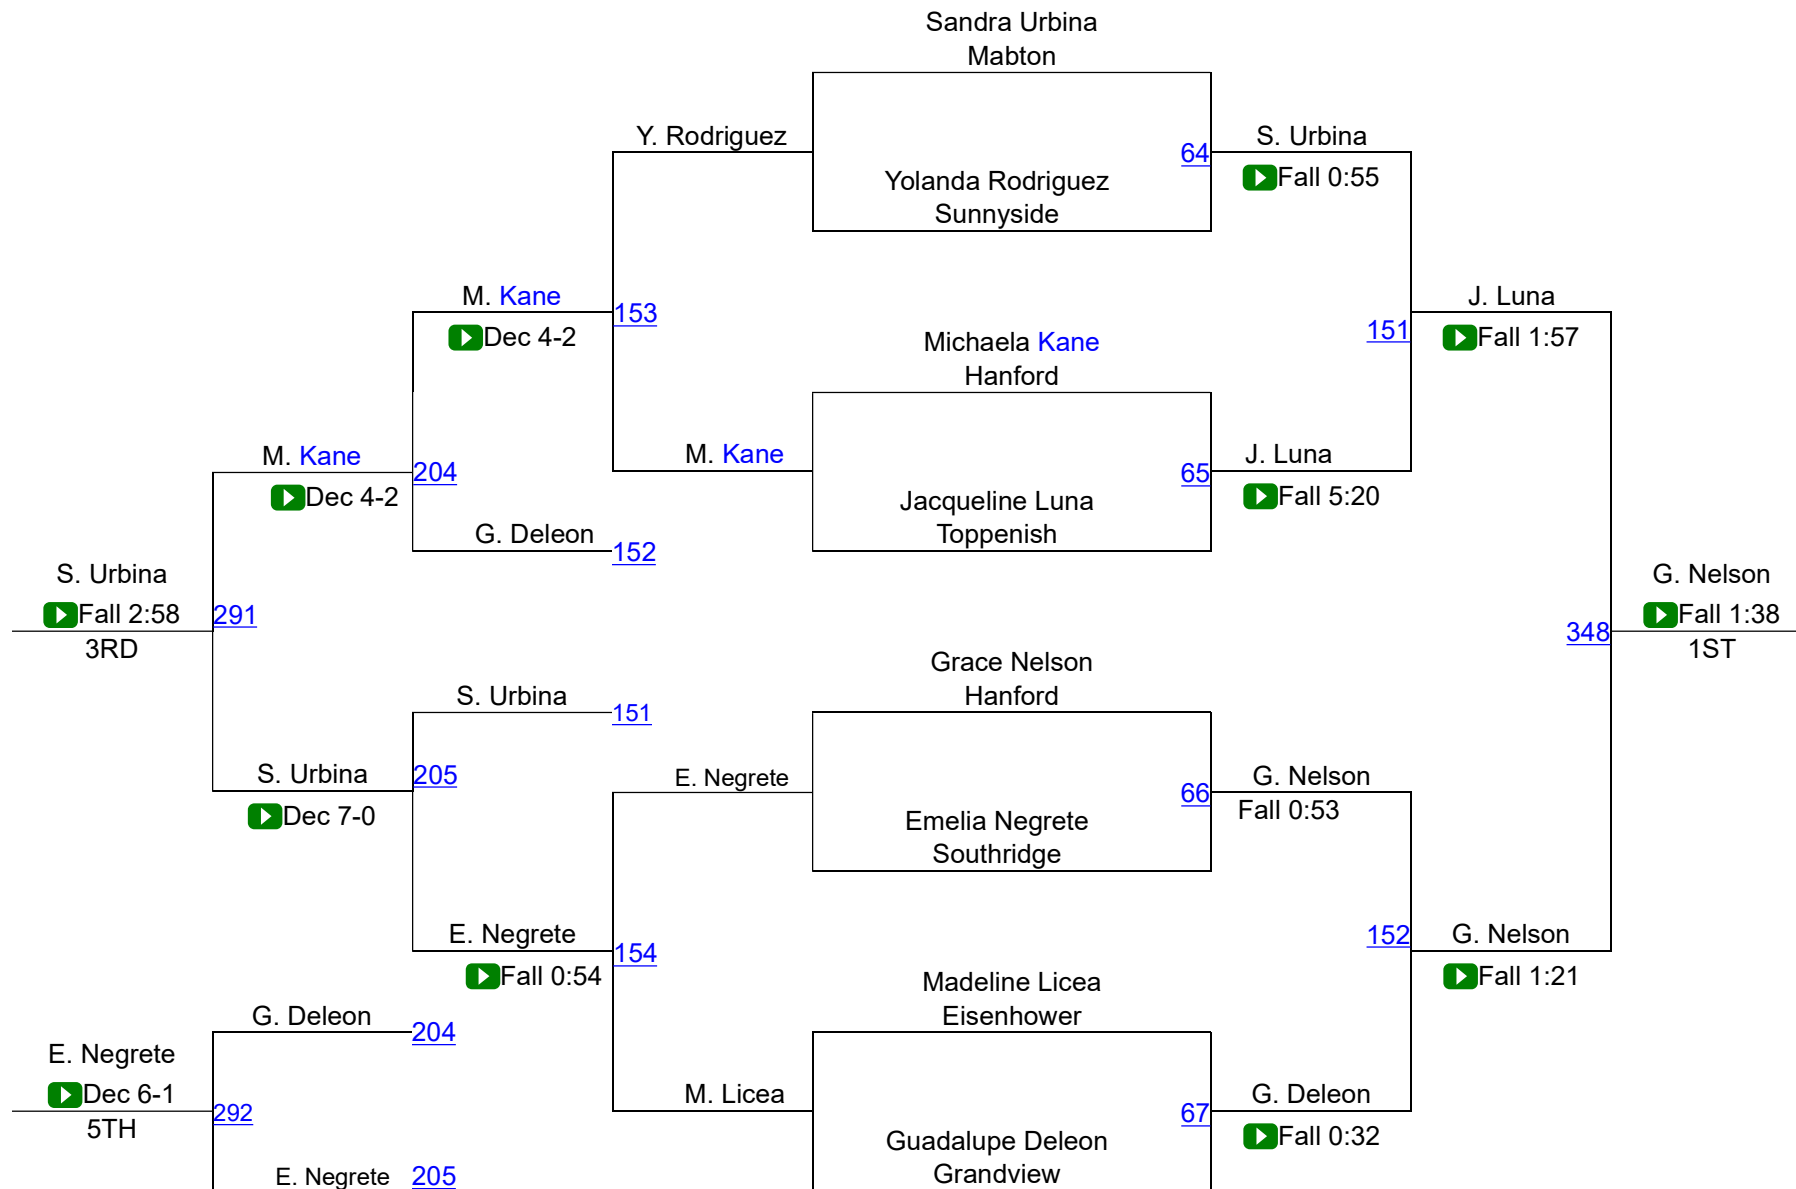

Eastern S Girls Sub-Reg. / 4A MCC Dist

Girls Sub Regional 100

Eastern S Girls Sub-Reg. / 4A MCC Dist

Girls Sub Regional 120

Eastern S Girls Sub-Reg. / 4A MCC Dist

Girls Sub Regional 130

Eastern S Girls Sub-Reg. / 4A MCC Dist

Girls Sub Regional 135

Eastern S Girls Sub-Reg. / 4A MCC Dist

Girls Sub Regional 145

Eastern S Girls Sub-Reg. / 4A MCC Dist

Girls Sub Regional 155

Eastern S Girls Sub-Reg. / 4A MCC Dist

Girls Sub Regional 190

Eastern S Girls Sub-Reg. / 4A MCC Dist

Girls Sub Regional 235