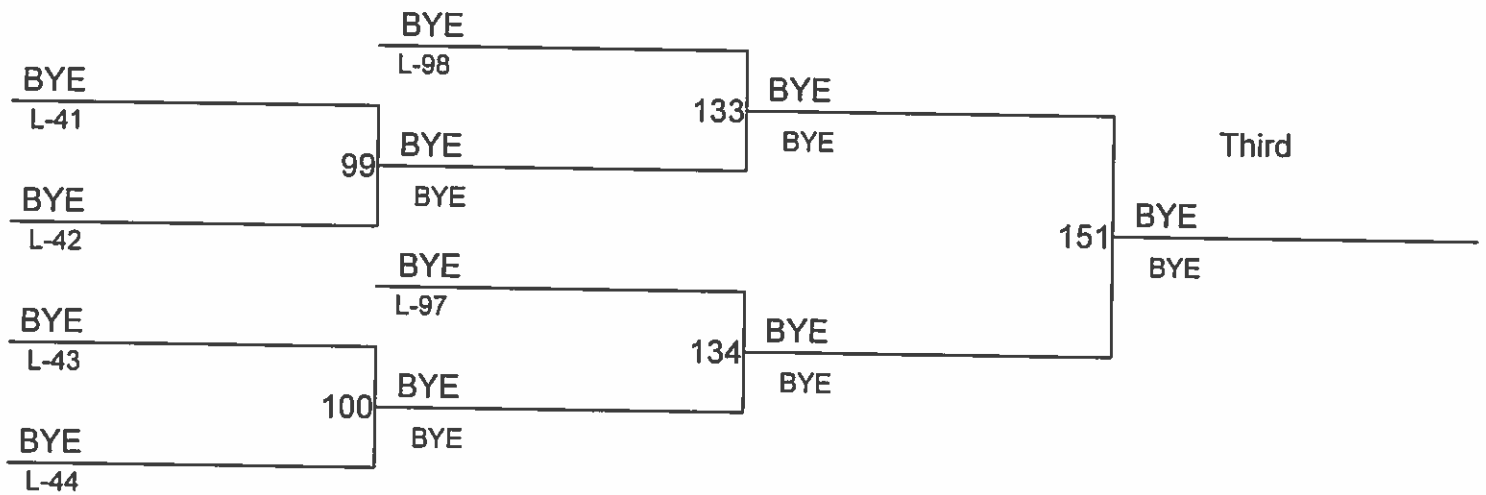

GIRLS DISTRICT 2 SUB-REGIONAL TOURNAMENT

Weight Class : 155

1. 12- JESSICA HART(ISSA)
2. 11-ALEXANDRA JOHNSON(GARF)
3. BYE
4. BYE