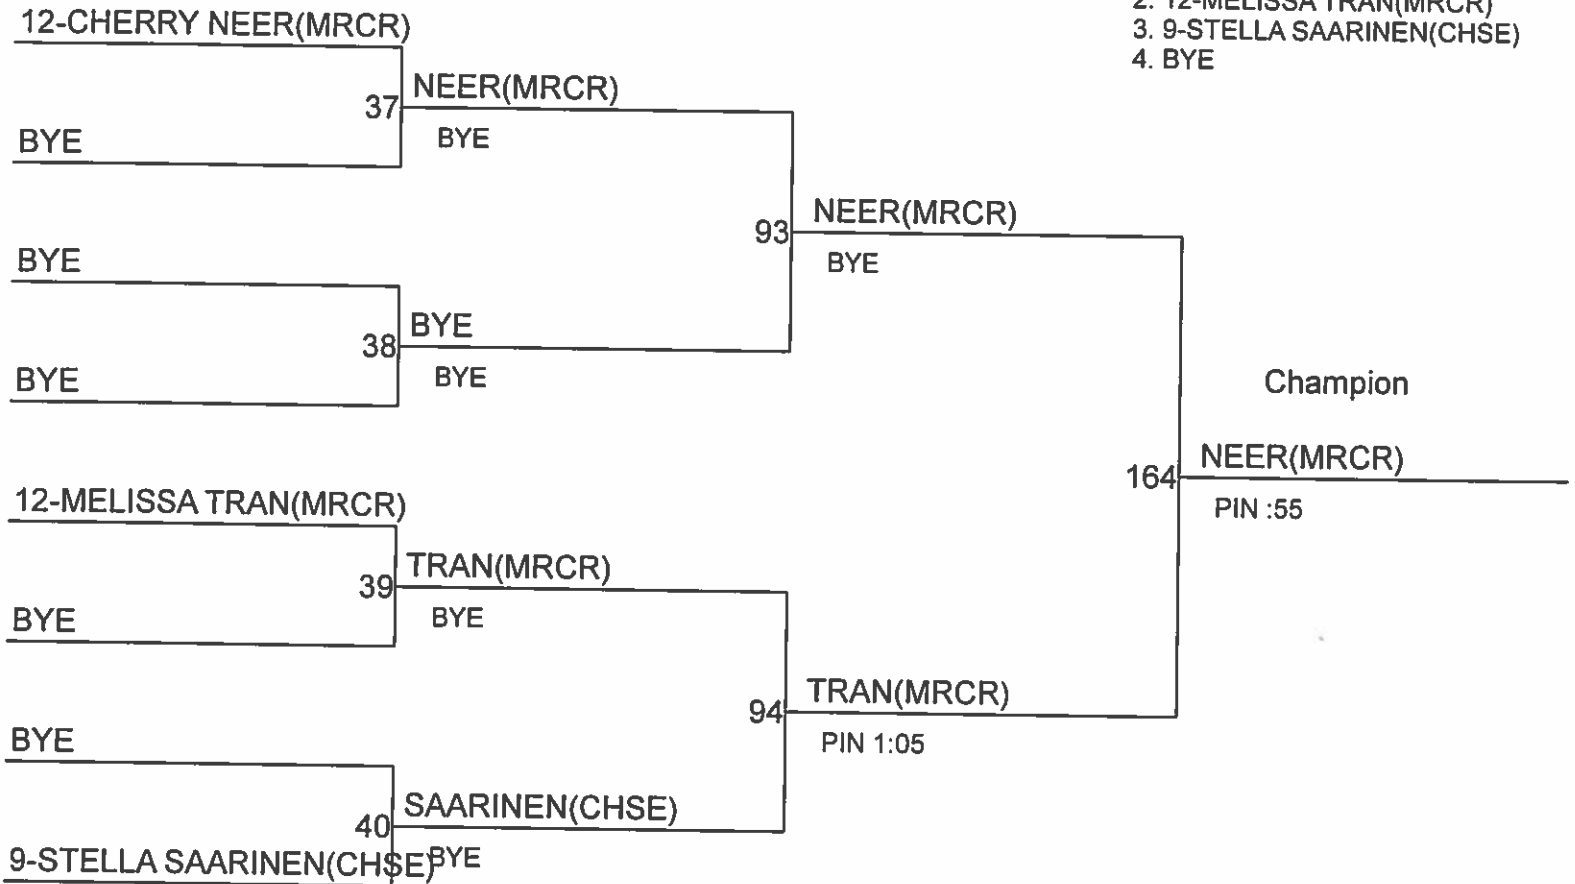

GIRLS DISTRICT 2 SUB-REGIONAL TOURNAMENT

Weight Class : 140

1. 12-ELAINE SHEN(MRCR)
2. 9-HELEN ZHOU(BELV)
3. 9-KEYI SHI(MRCR)
4. BYE

GIRLS DISTRICT 2 SUB-REGIONAL TOURNAMENT

Weight Class : 145

1. 12-CHERRY NEER(MRCR)
2. 12-MELISSA TRAN(MRCR)
3. 9-STELLA SAARINEN(CHSE)
4. BYE