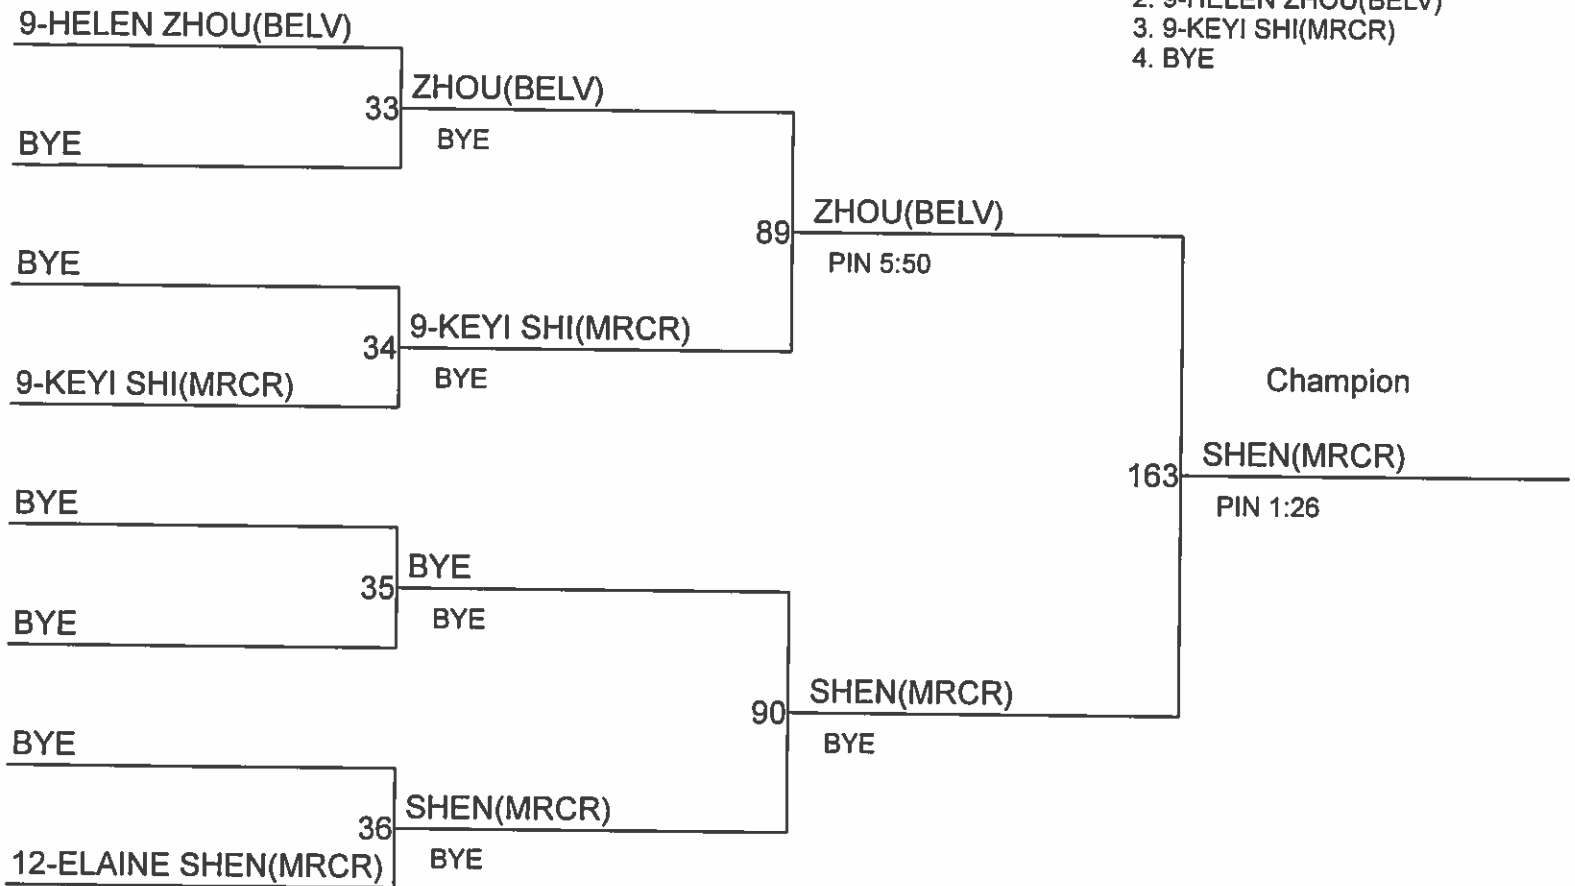

GIRLS DISTRICT 2 SUB-REGIONAL TOURNAMENT

Weight Class : 140

1. 12-ELAINE SHEN(MRCR)
2. 9-HELEN ZHOU(BELV)
3. 9-KEYI SHI(MRCR)
4. BYE