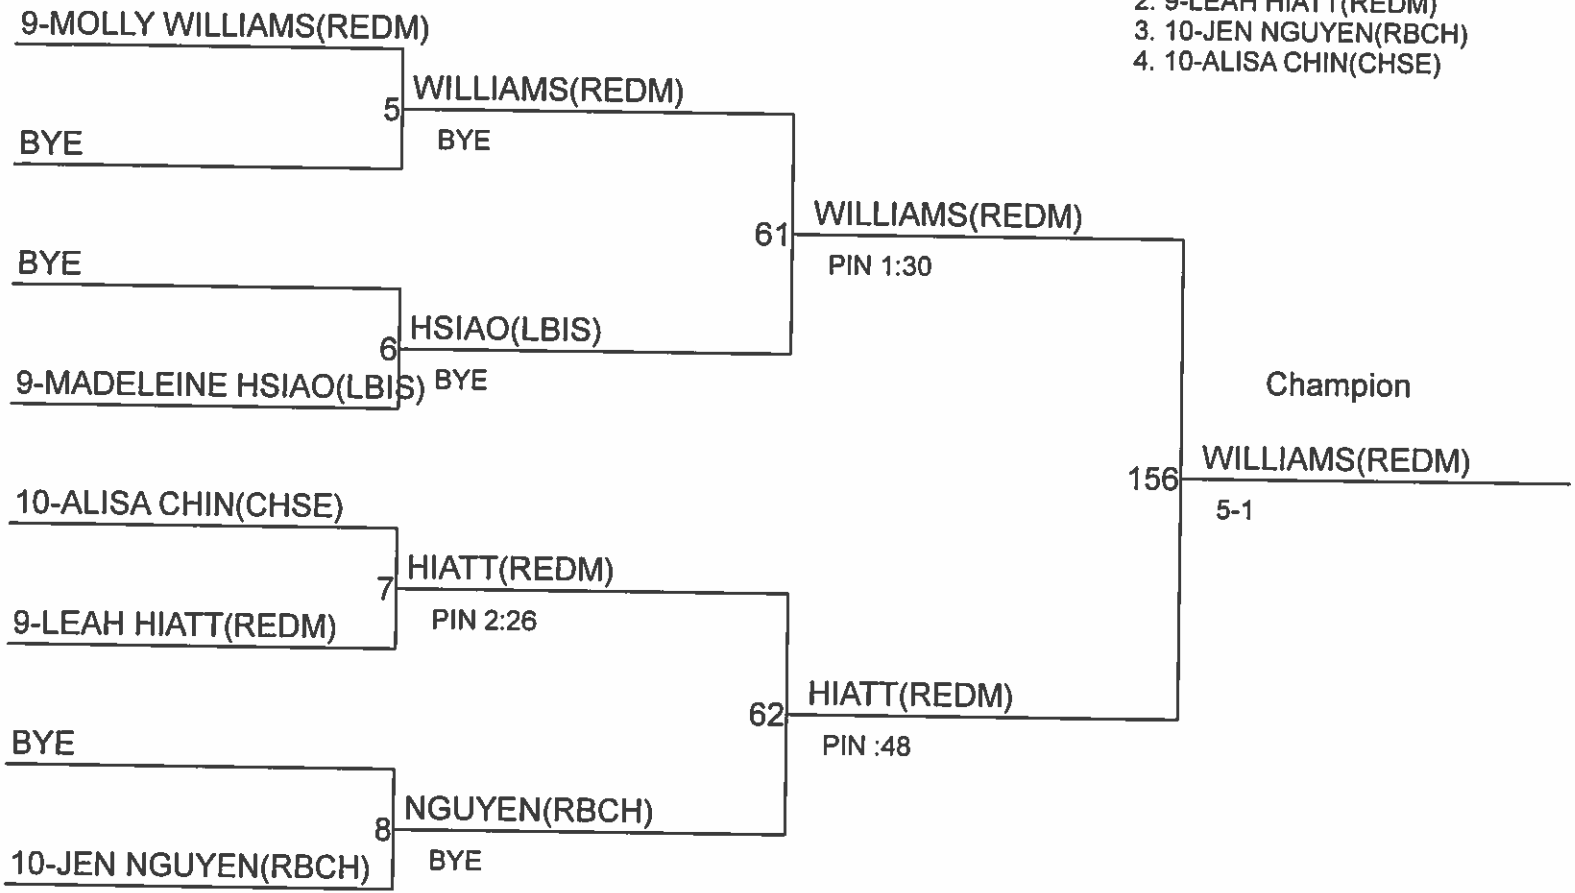

GIRLS DISTRICT 2 SUB-REGIONAL TOURNAMENT

Weight Class : 105

1. 9-MOLLY WILLIAMS(REDM)
2. 9-LEAH HIATT(REDM)
3. 10-JEN NGUYEN(RBCH)
4. 10-ALISA CHIN(CHSE)