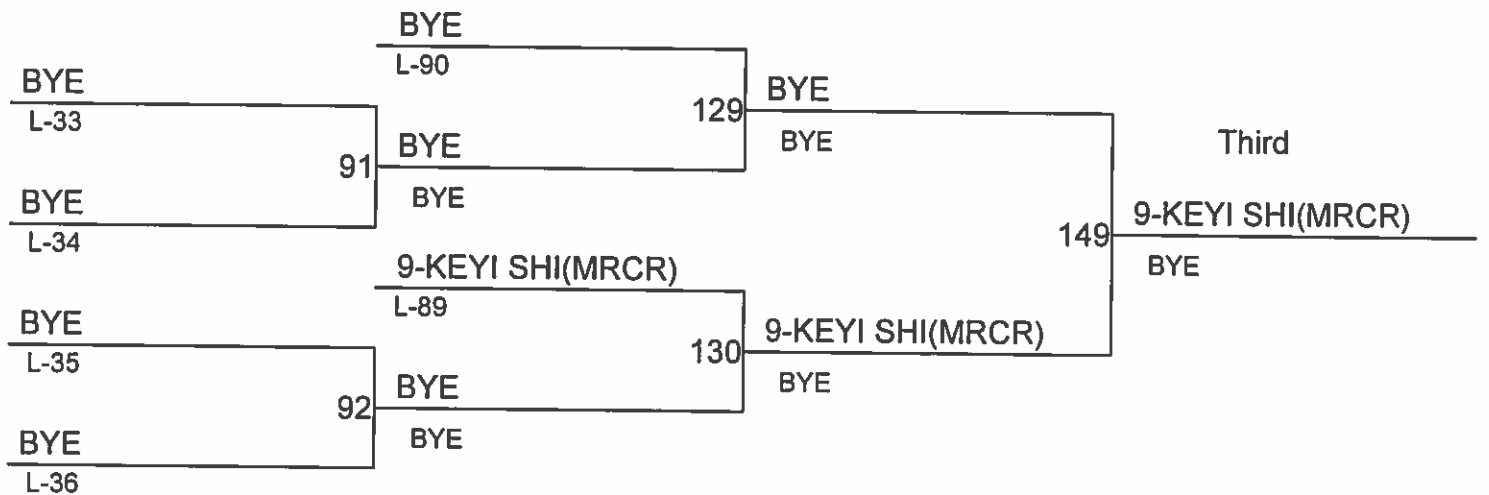

GIRLS DISTRICT 2 SUB-REGIONAL TOURNAMENT

Weight Class : 140

1. 12-ELAINE SHEN(MRCR)
2. 9-HELEN ZHOU(BELV)
3. 9-KEYI SHI(MRCR)
4. BYE