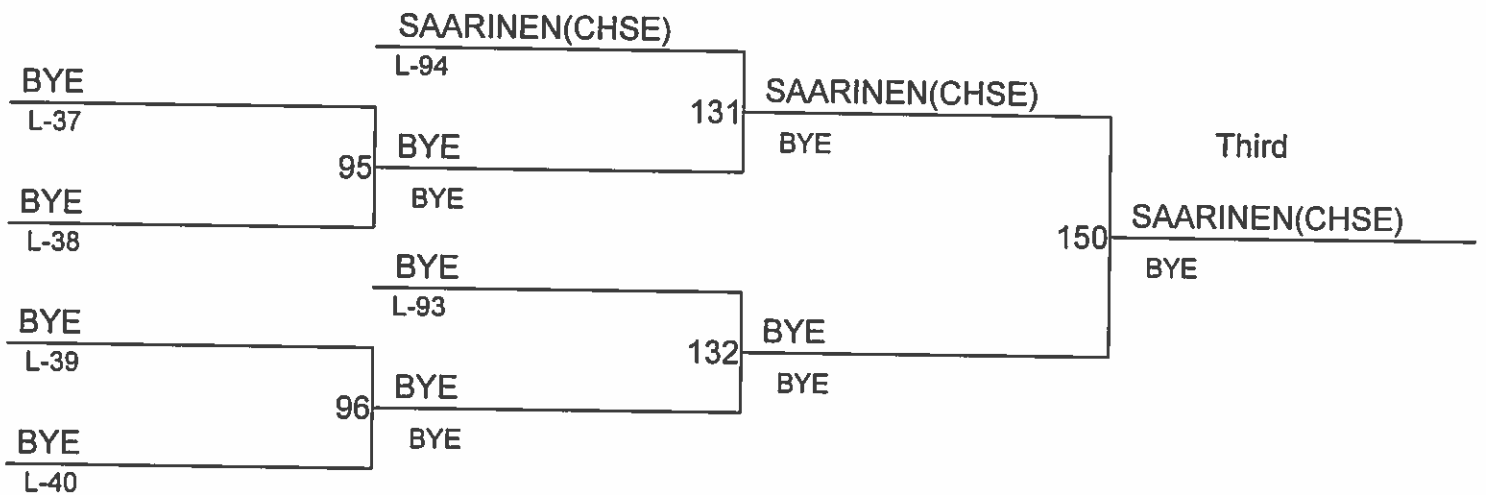

GIRLS DISTRICT 2 SUB-REGIONAL TOURNAMENT

Weight Class : 140

1. 12-ELAINE SHEN(MRCR)
2. 9-HELEN ZHOU(BELV)
3. 9-KEYI SHI(MRCR)
4. BYE

GIRLS DISTRICT 2 SUB-REGIONAL TOURNAMENT

Weight Class : 145

1. 12-CHERRY NEER(MRCR)
2. 12-MELISSA TRAN(MRCR)
3. 9-STELLA SAARINEN(CHSE)
4. BYE