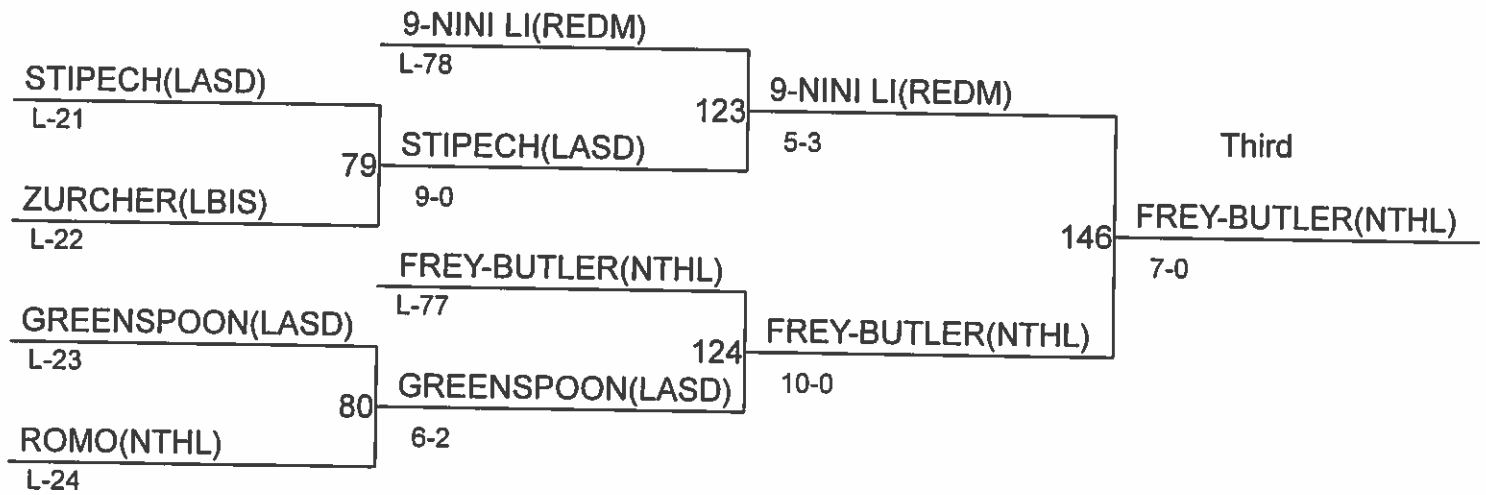

GIRLS DISTRICT 2 SUB-REGIONAL TOURNAMENT

Weight Class : 125

1. 10-JESSICA SUN(SKLN)
2. 10- GRACE RABBITT-BURKE(INGR)
3. 9-ANJELLE FREY-BUTLER(NTHL)
4. 9-NINI LI(REDM)