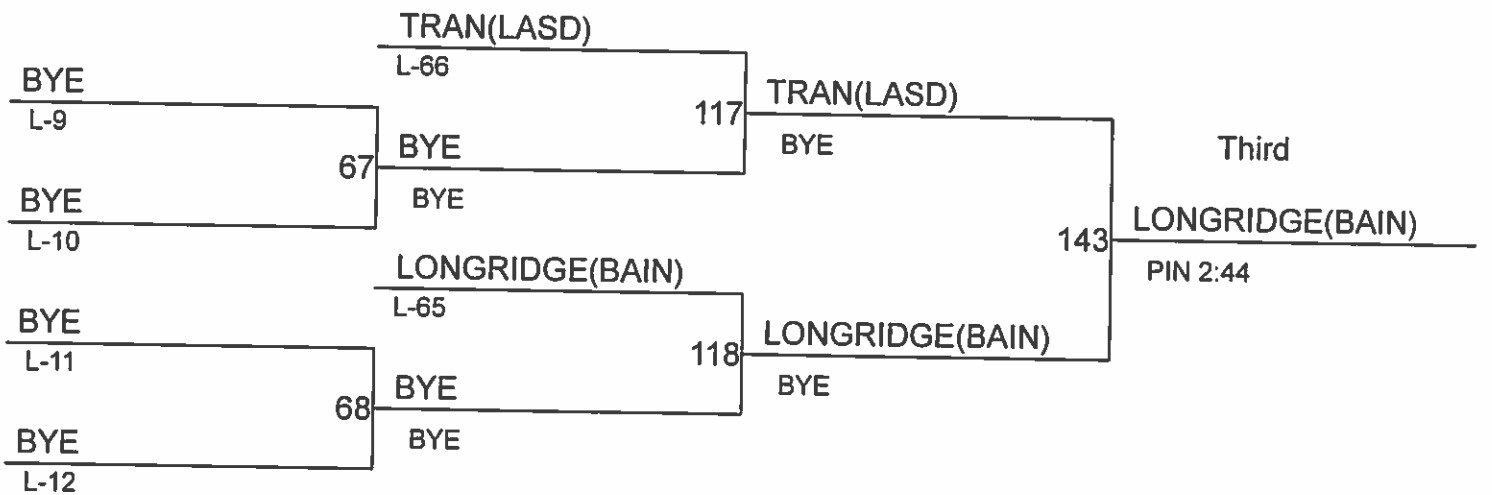

Weight Class : 105

1. 9-MOLLY WILLIAMS(REDM)
2. 9-LEAH HIATT(REDM)
3. 10-JEN NGUYEN(RBCH)
4. 10-ALISA CHIN(CHSE)

GIRLS DISTRICT 2 SUB-REGIONAL TOURNAMENT

Weight Class : 110

1. 9-KIM ALANIZ(REDM)
2. 9-MARINA MONTANEZ(REDM)
3. 10-RACHEL LONGRIDGE(BAIN)
4. 10-ANGELA TRAN(LASD)