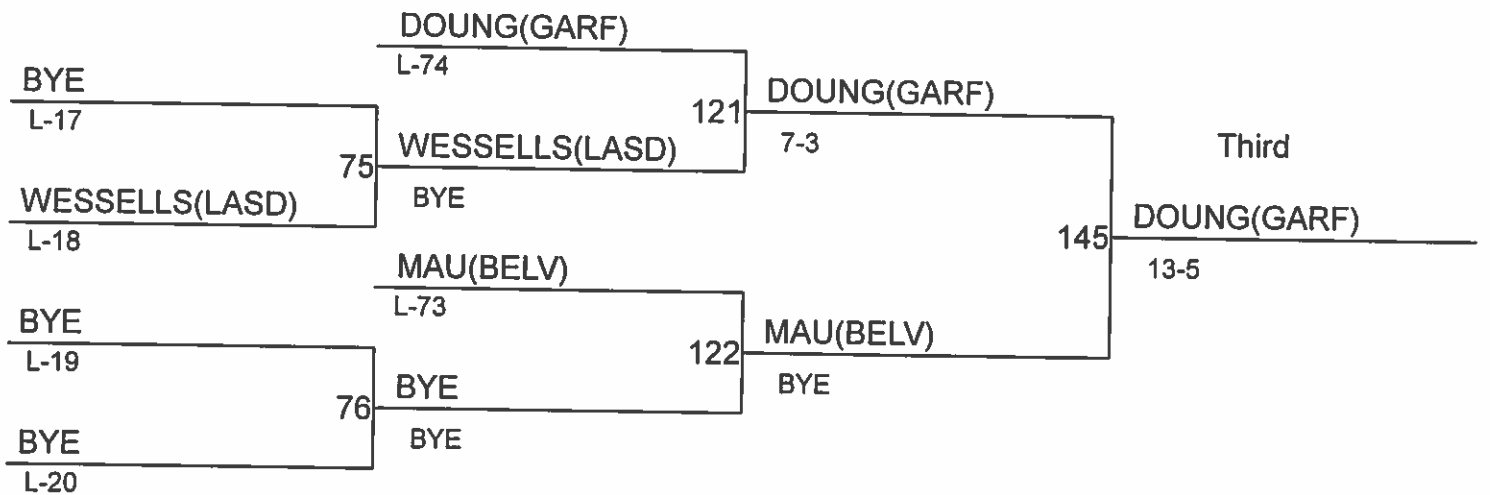

GIRLS DISTRICT 2 SUB-REGIONAL TOURNAMENT

Weight Class : 120

1. 11-YVONNE URESTE(CHSE)
2. 11-AMY LIU(BELV)
3. 10-ELAINE DOUNG(GARF)
4. 10-ELIZABETH MAU(BELV)