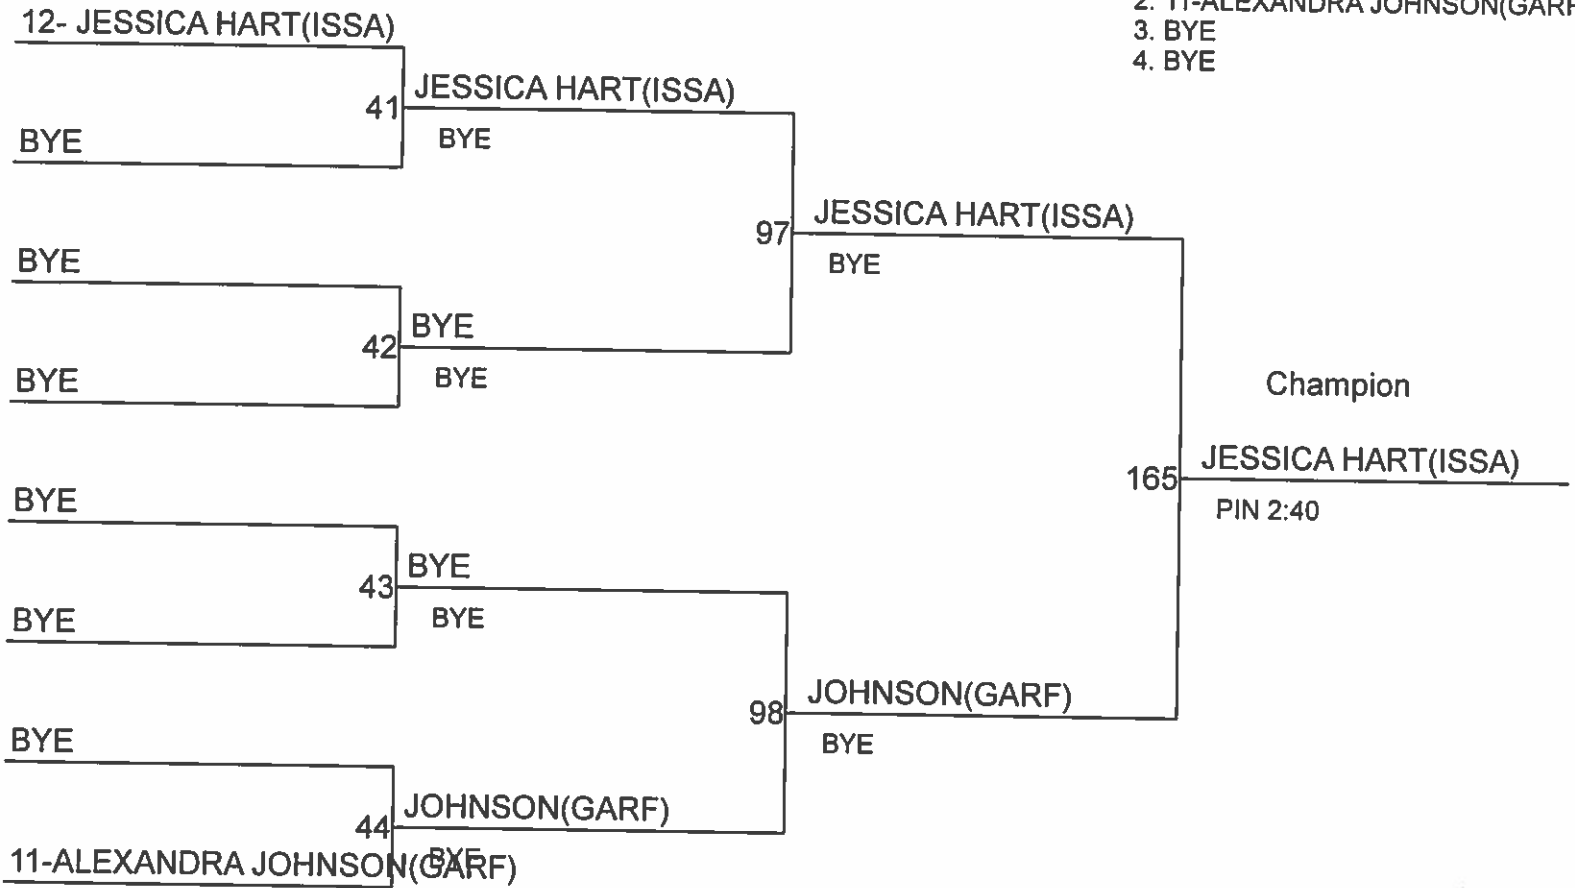

GIRLS DISTRICT 2 SUB-REGIONAL TOURNAMENT

Weight Class : 155

1. 12- JESSICA HART(ISSA)
2. 11-ALEXANDRA JOHNSON(GARF)
3. BYE
4. BYE