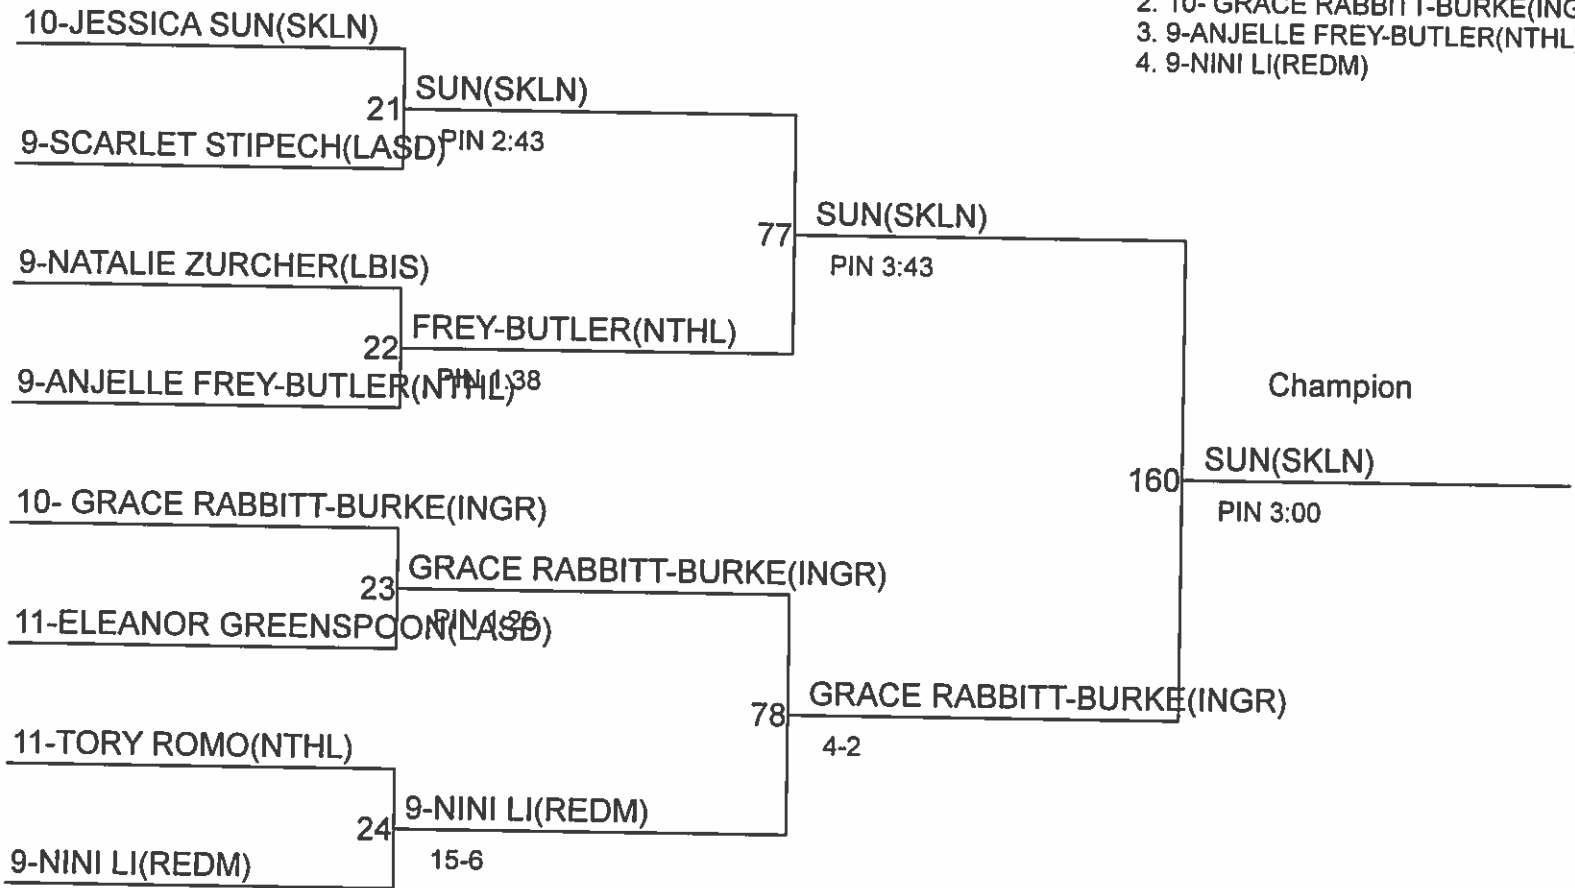

GIRLS DISTRICT 2 SUB-REGIONAL TOURNAMENT

Weight Class : 125

1. 10-JESSICA SUN(SKLN)
2. 10- GRACE RABBITT-BURKE(INGR)
3. 9-ANJELLE FREY-BUTLER(NTHL)
4. 9-NINI LI(REDM)