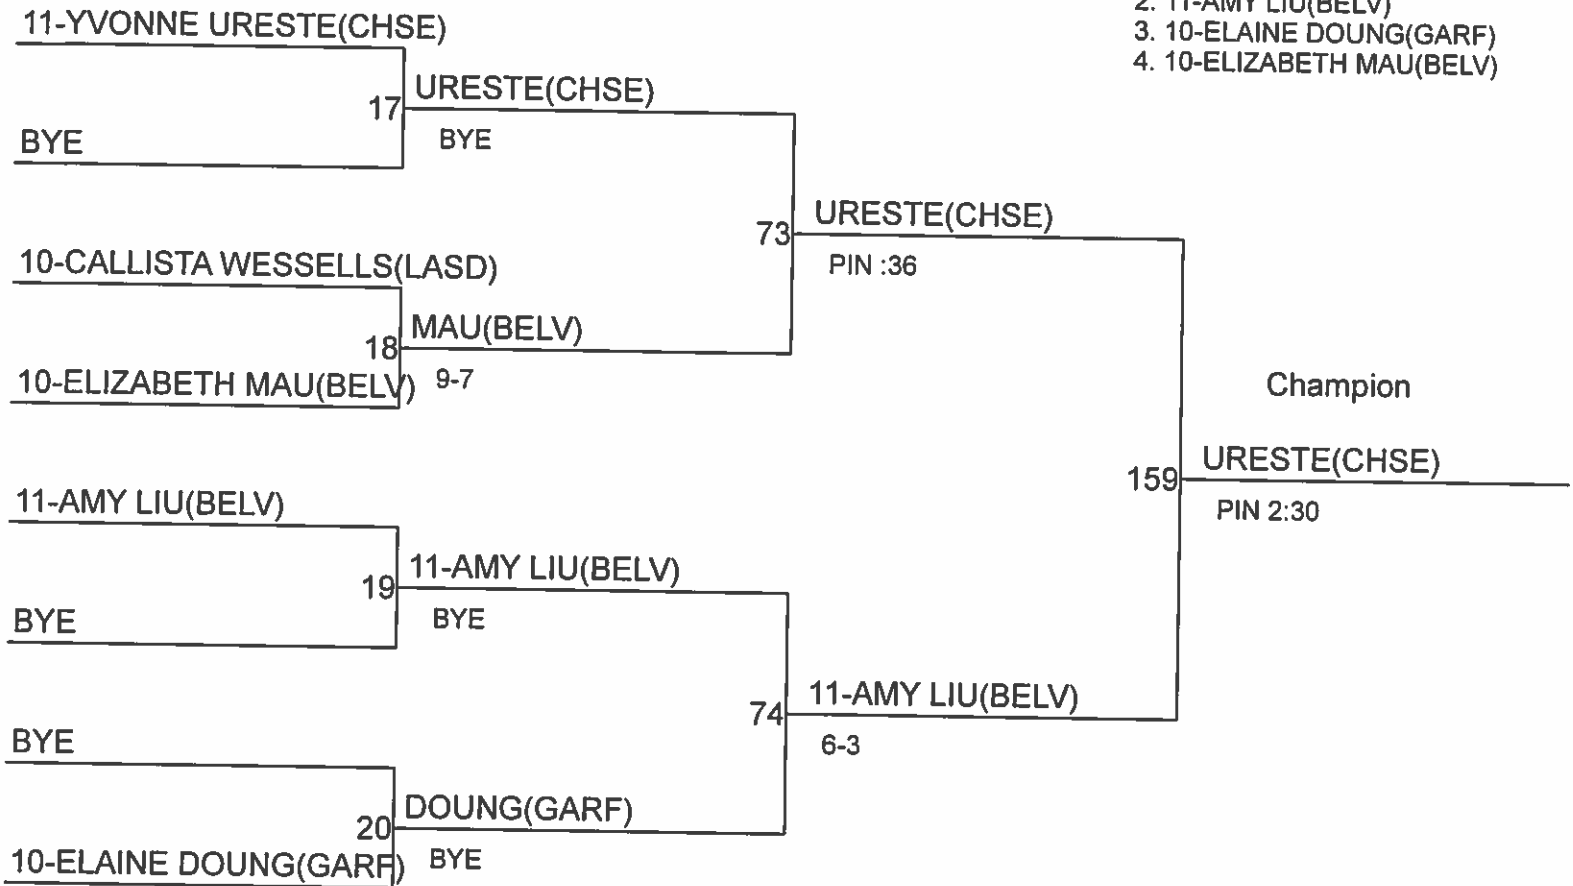

GIRLS DISTRICT 2 SUB-REGIONAL TOURNAMENT

Weight Class : 120

1. 11-YVONNE URESTE(CHSE)
2. 11-AMY LIU(BELV)
3. 10-ELAINE DOUNG(GARF)
4. 10-ELIZABETH MAU(BELV)