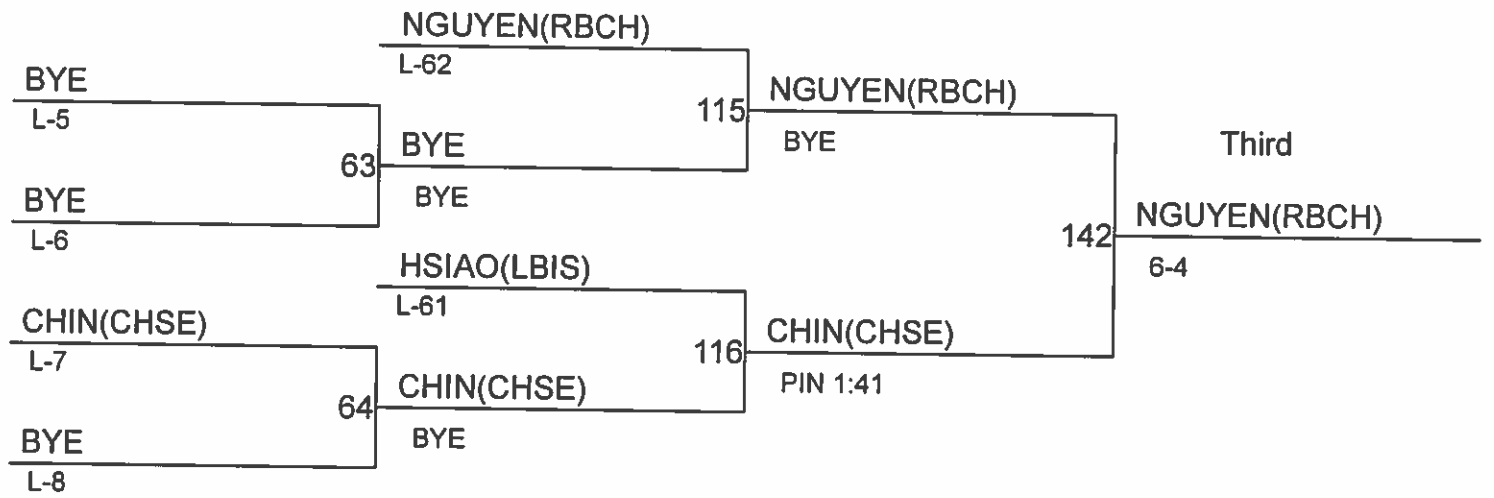

GIRLS DISTRICT 2 SUB-REGIONAL TOURNAMENT

Weight Class : 105

1. 9-MOLLY WILLIAMS(REDM)
2. 9-LEAH HIATT(REDM)
3. 10-JEN NGUYEN(RBCH)
4. 10-ALISA CHIN(CHSE)