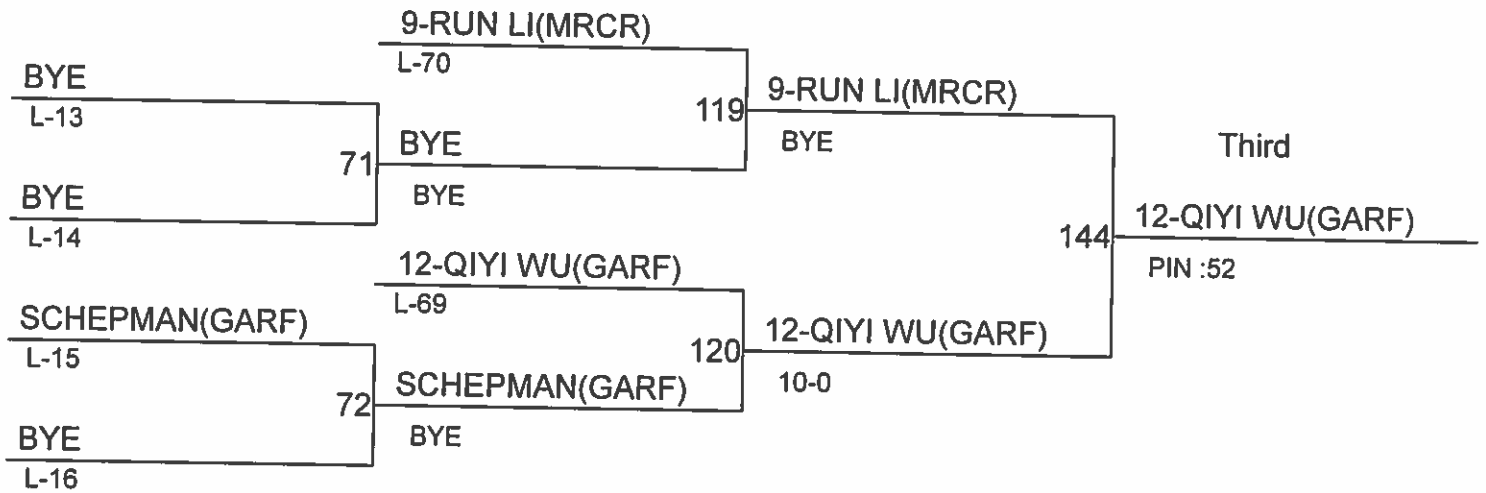

GIRLS DISTRICT 2 SUB-REGIONAL TOURNAMENT

Weight Class : 115

1. 11-KINSEY STESKAL(MTSI)
2. 9-BB DENTON(INGR)
3. 12-QIYI WU(GARF)
4. 9-RUN LI(MRCR)