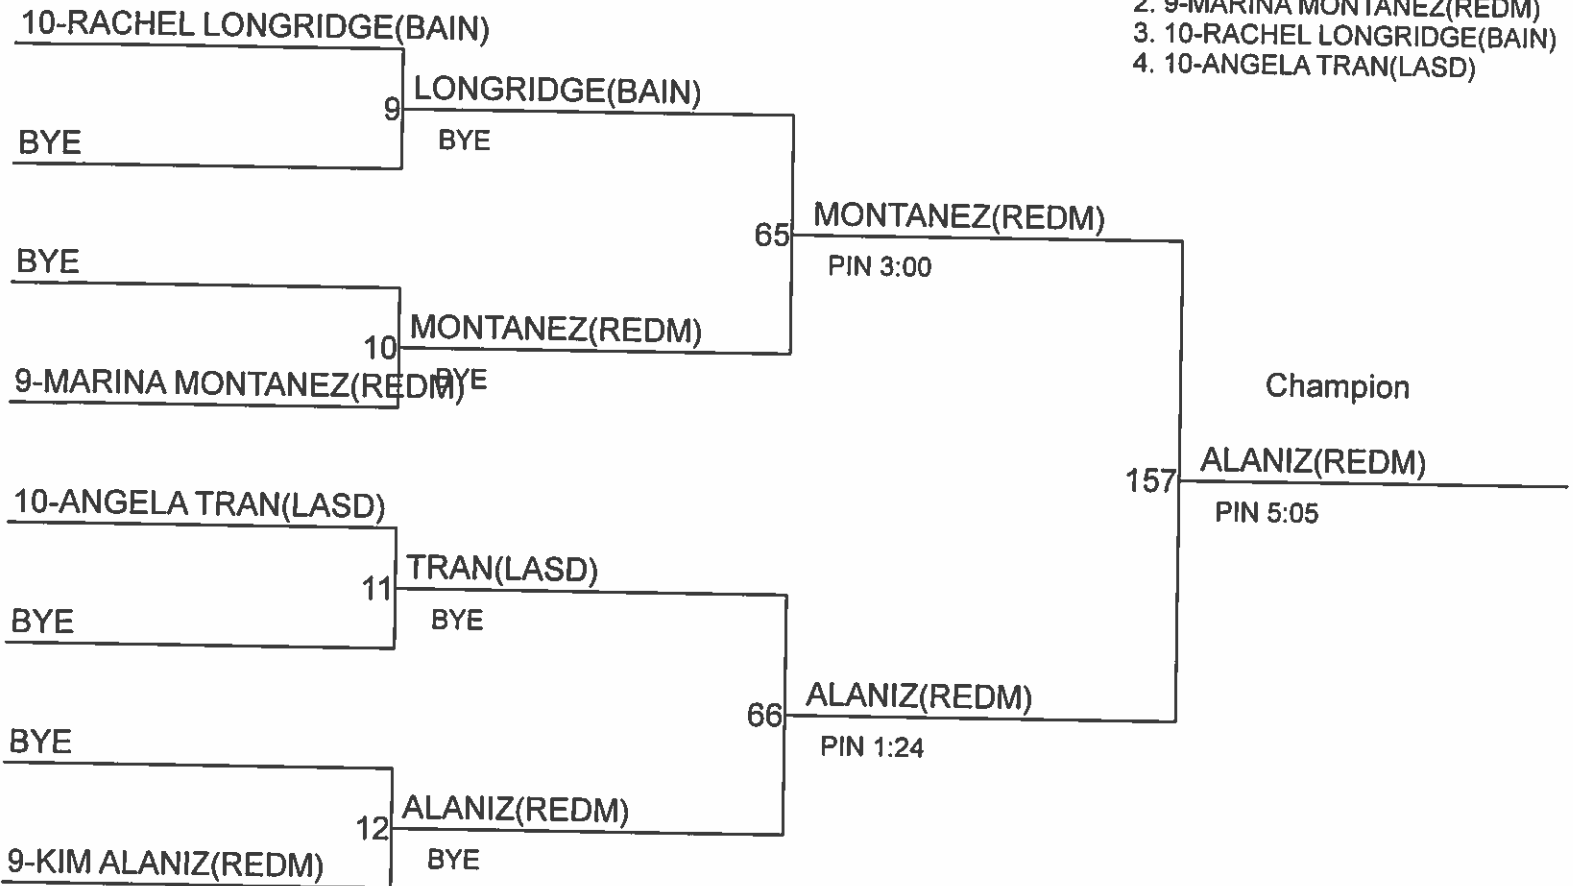

GIRLS DISTRICT 2 SUB-REGIONAL TOURNAMENT

Weight Class : 110

1. 9-KIM ALANIZ(REDM)
2. 9-MARINA MONTANEZ(REDM)
3. 10-RACHEL LONGRIDGE(BAIN)
4. 10-ANGELA TRAN(LASD)