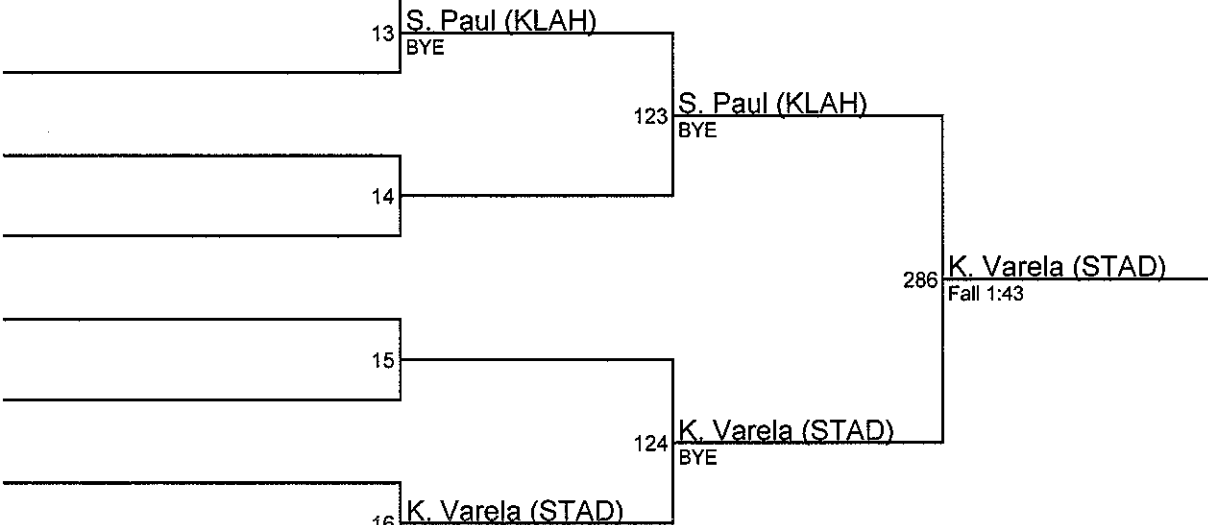

11-Kathryn Varela (Stadium)