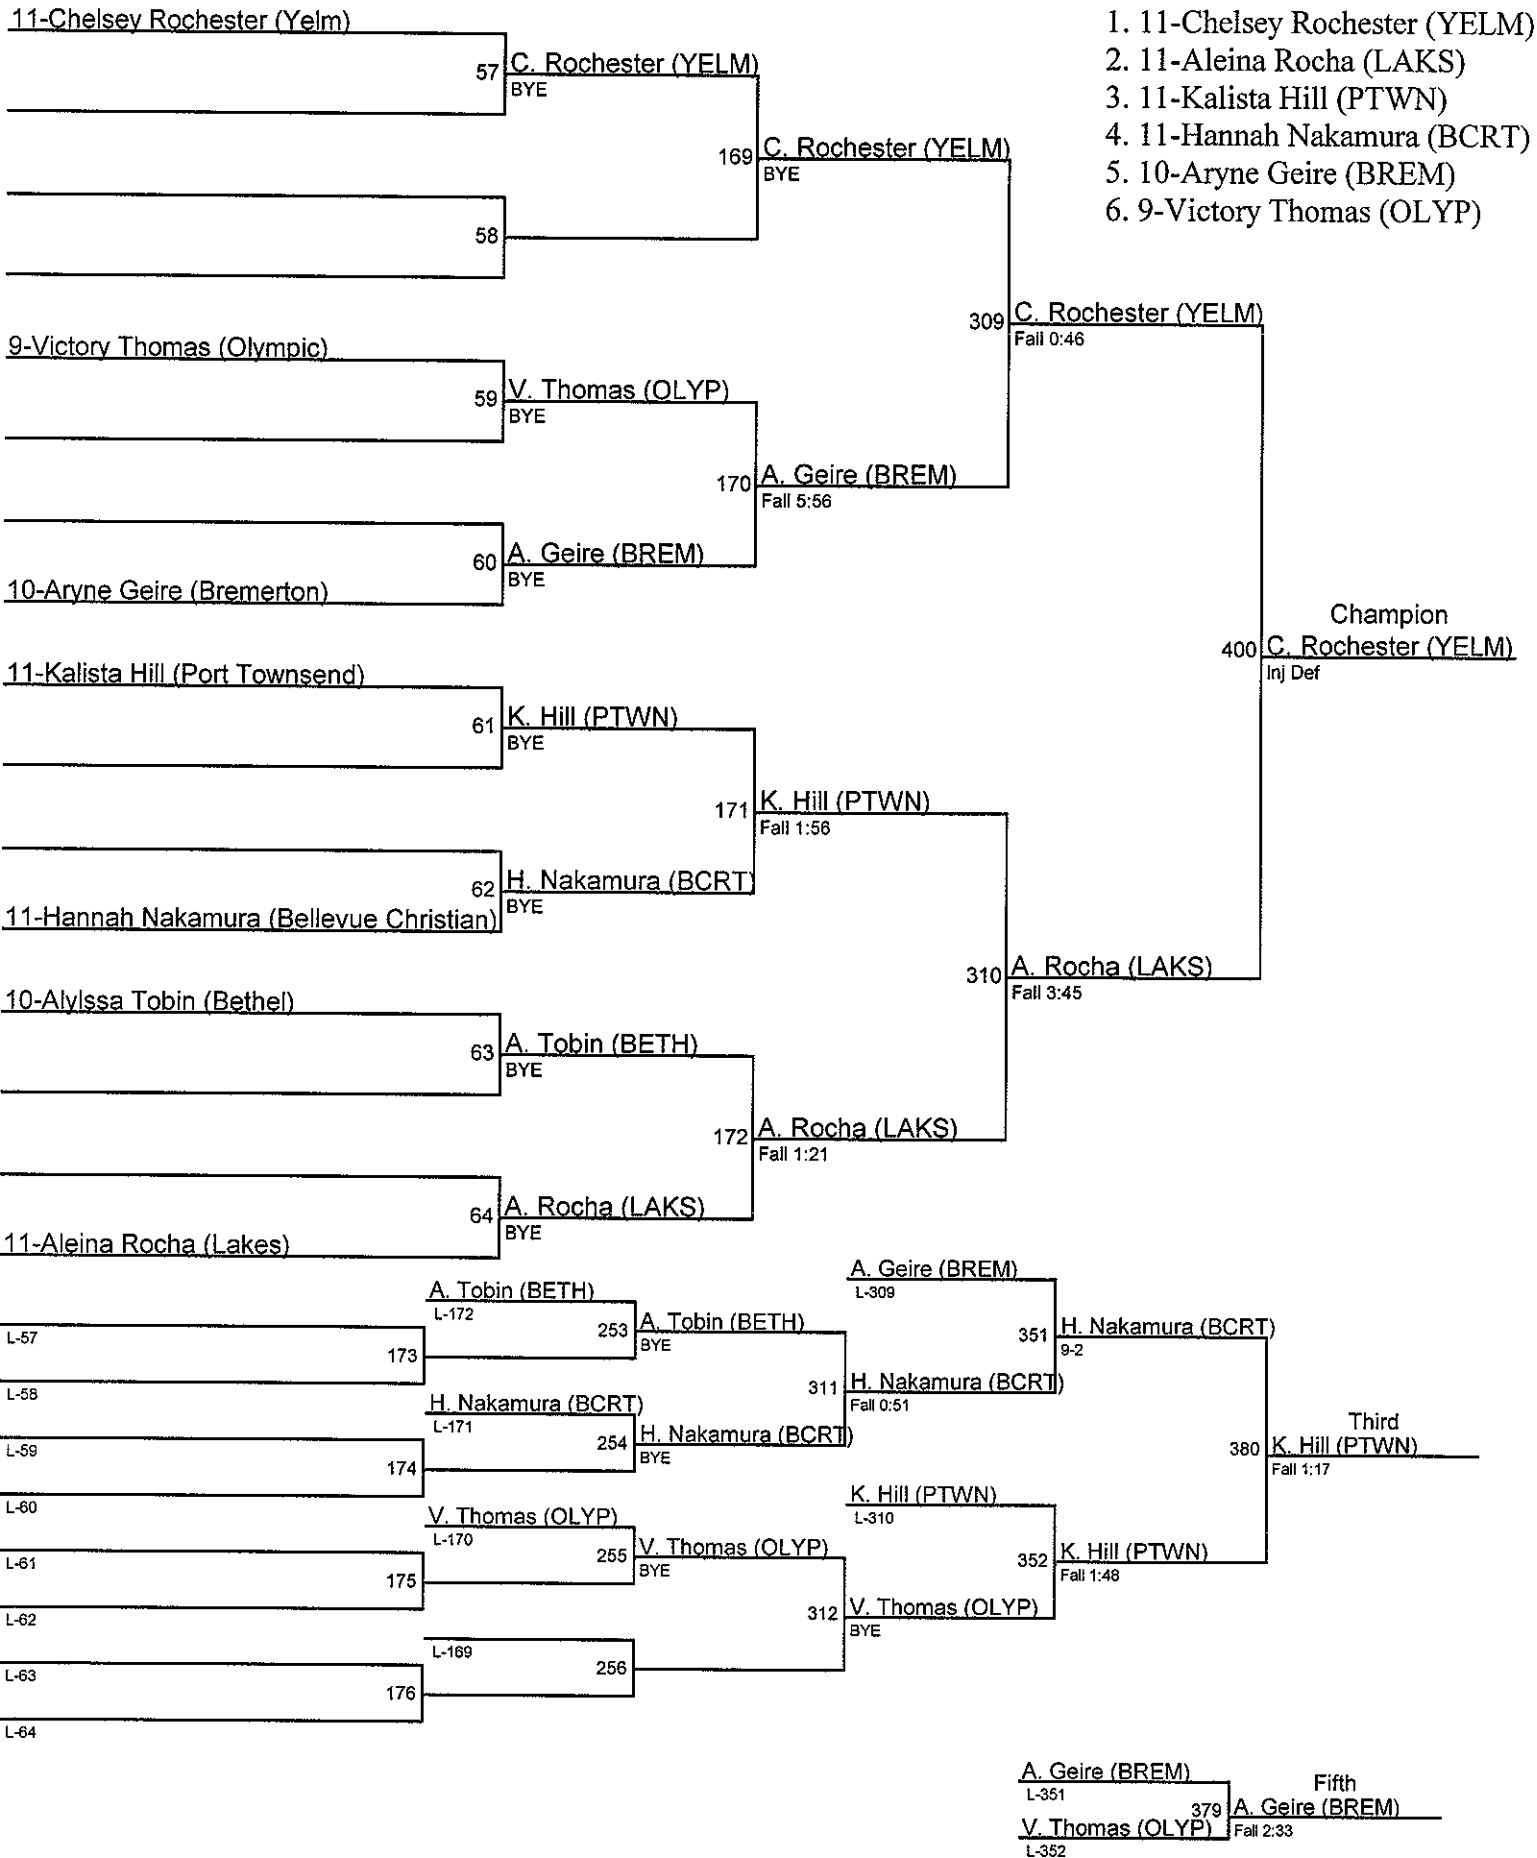

Sub Regionals End Round 3 / 115

Sub Regionals.EndRound3 / 120

1. 12-Ashley Hubble (KLAH)
2. 11-Kiara Pierson (SEQU)
3. 10-Jazzmine Garza (LAKS)
4. 11-Ashlynn Morris (OLYP)
5. 12-Melissa Mackintosh (SHEL)
6. 9-Ana Schlueb (SPAN)

Sub Regionals.EndRound3 / 125

1. 9-Carly Smith (YELM)
2. 10-Haley Michaelson (BREM)
3. 10-Keva Upson (SHEL)
4. 10-Alexandra More (KING)
5. 11-Nia Lawes (BLAK)
6. 12-Aly Glasper (YELM)

Sub Regionals.EndRound3 / 130

1. 12-Becca Jewett (BCRT)
2. 12-Alyssa Sweet (PANG)
3. 11-Kayla Hoy (LINC)
4. 12-Syanne Ferguson (LAKS)
5. 9-Hope Bates (SHEL)
6. 9-Lilly Taylor (KLAH)

Sub Regionals.EndRound3 / 135

1. 11-Chelsey Rochester (YELM)
2. 11-Aleina Rocha (LAKS)
3. 11-Kalista Hill (PTWN)
4. 11-Hannah Nakamura (BCRT)
5. 10-Aryne Geire (BREM)
6. 9-Victory Thomas (OLYP)