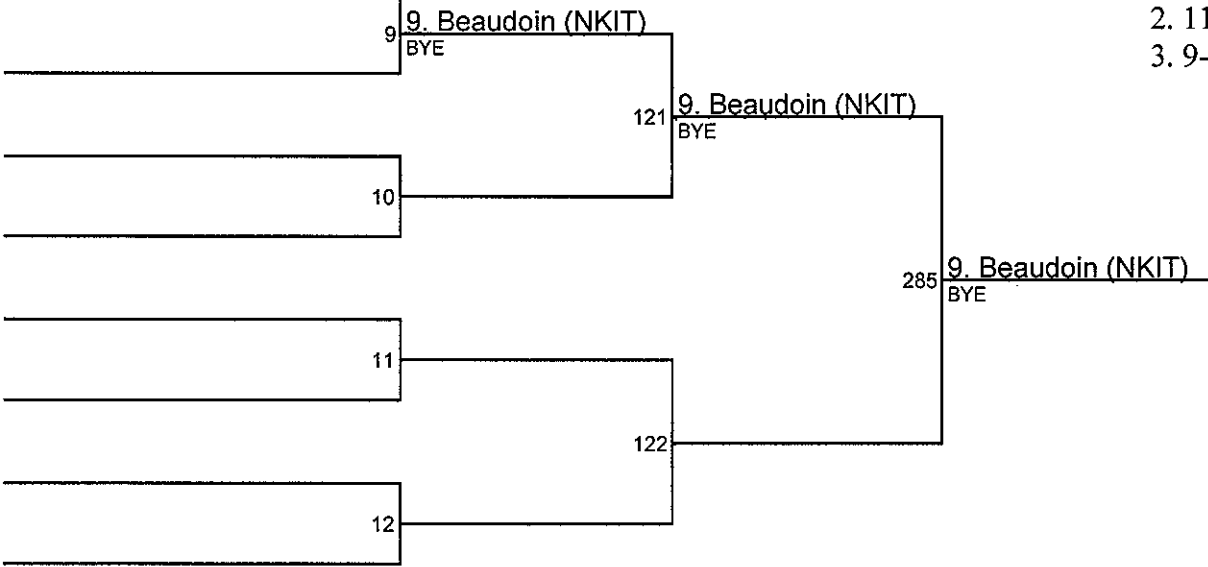

10-Jordan Brown (Wilson)

Third
366 S. Lumabaa (LINC)
BYE

Fifth

Sub Regionals, End Round 3 / 105

9-Holly Beaudoin (North Kitsap)

1. 9-Holly Beaudoin (NKIT)
2. 11-Kathryn Varela (STAD)
3. 9-Summer Paul (KLAH)