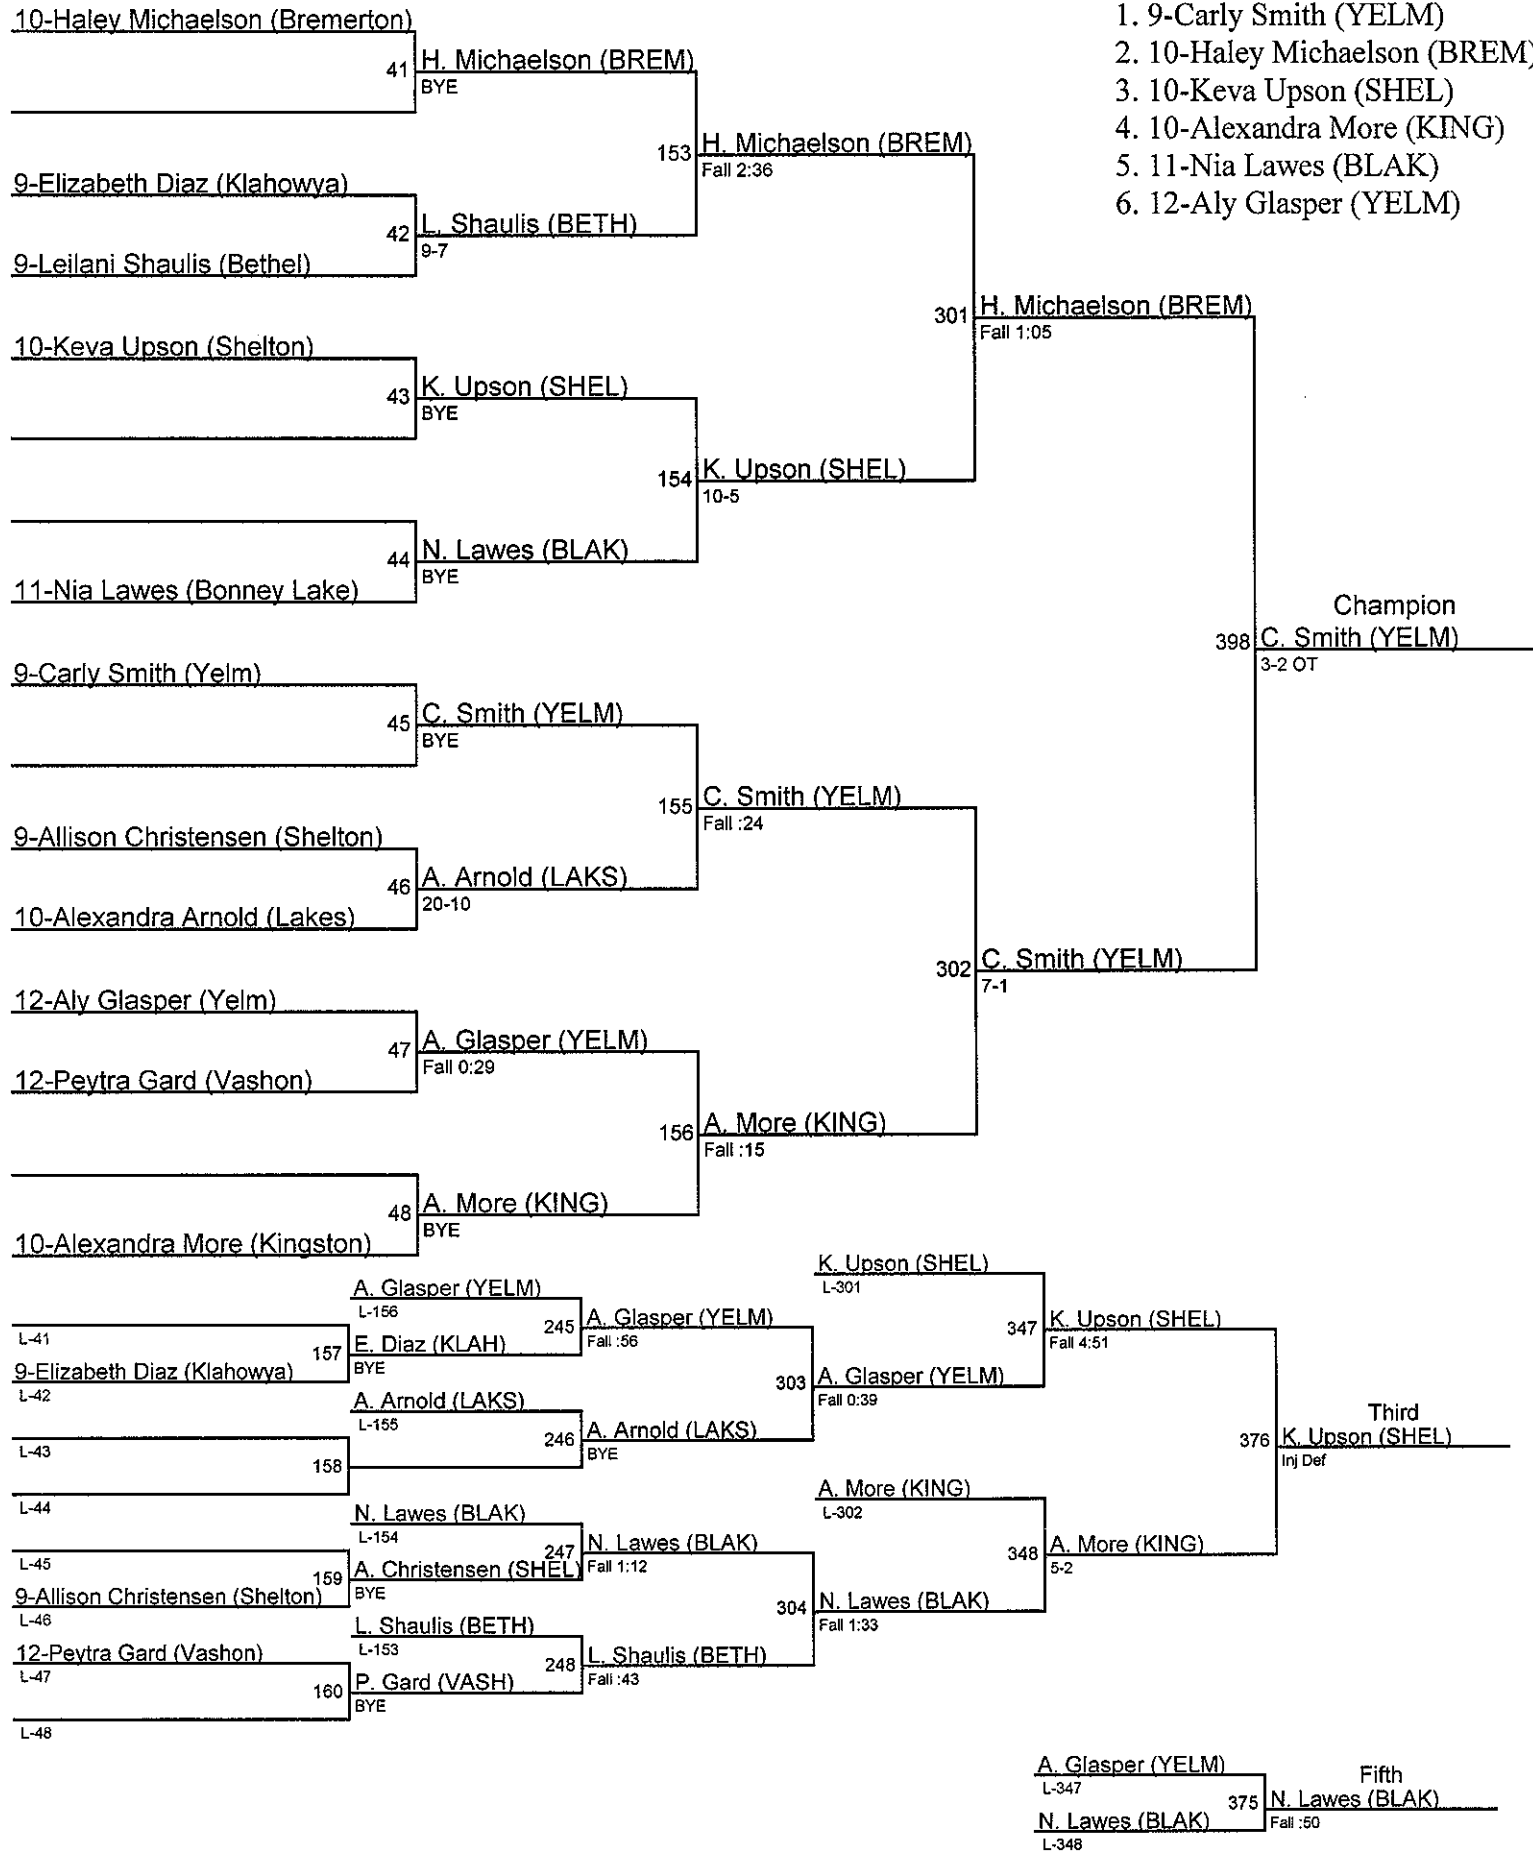

Sub Regionals.EndRound3 / 125

1. 9-Carly Smith (YELM)
2. 10-Haley Michaelson (BREM)
3. 10-Keva Upson (SHEL)
4. 10-Alexandra More (KING)
5. 11-Nia Lawes (BLAK)
6. 12-Aly Glasper (YELM)