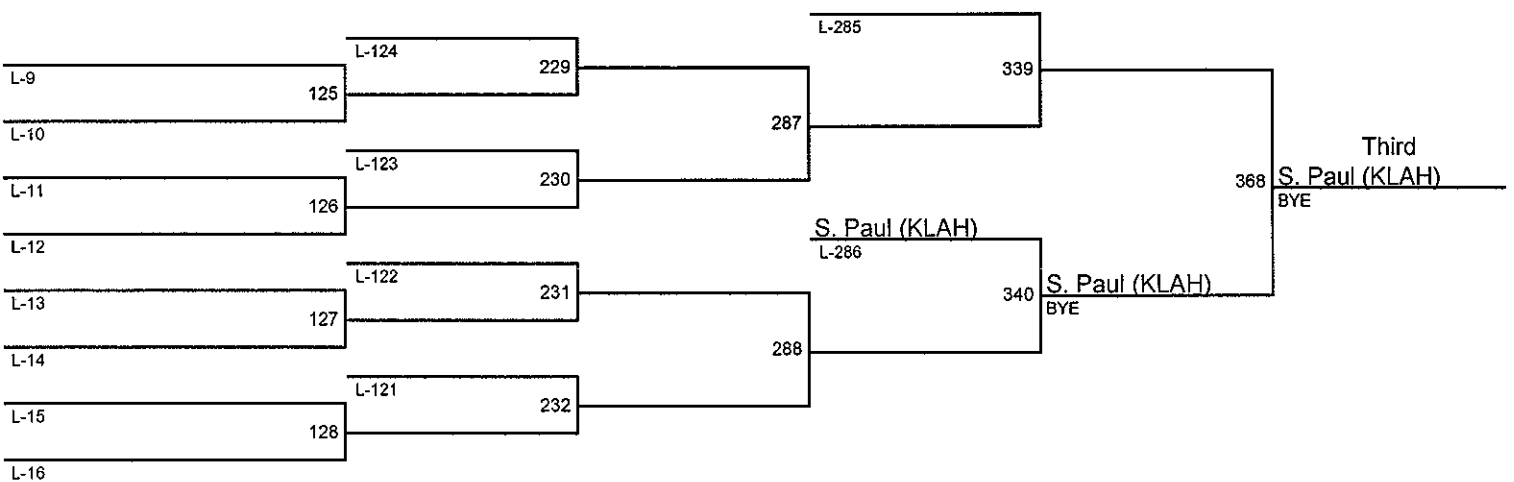

Third
S. Paul (KLAH)
BYE

Fifth
L-339 367
L-340