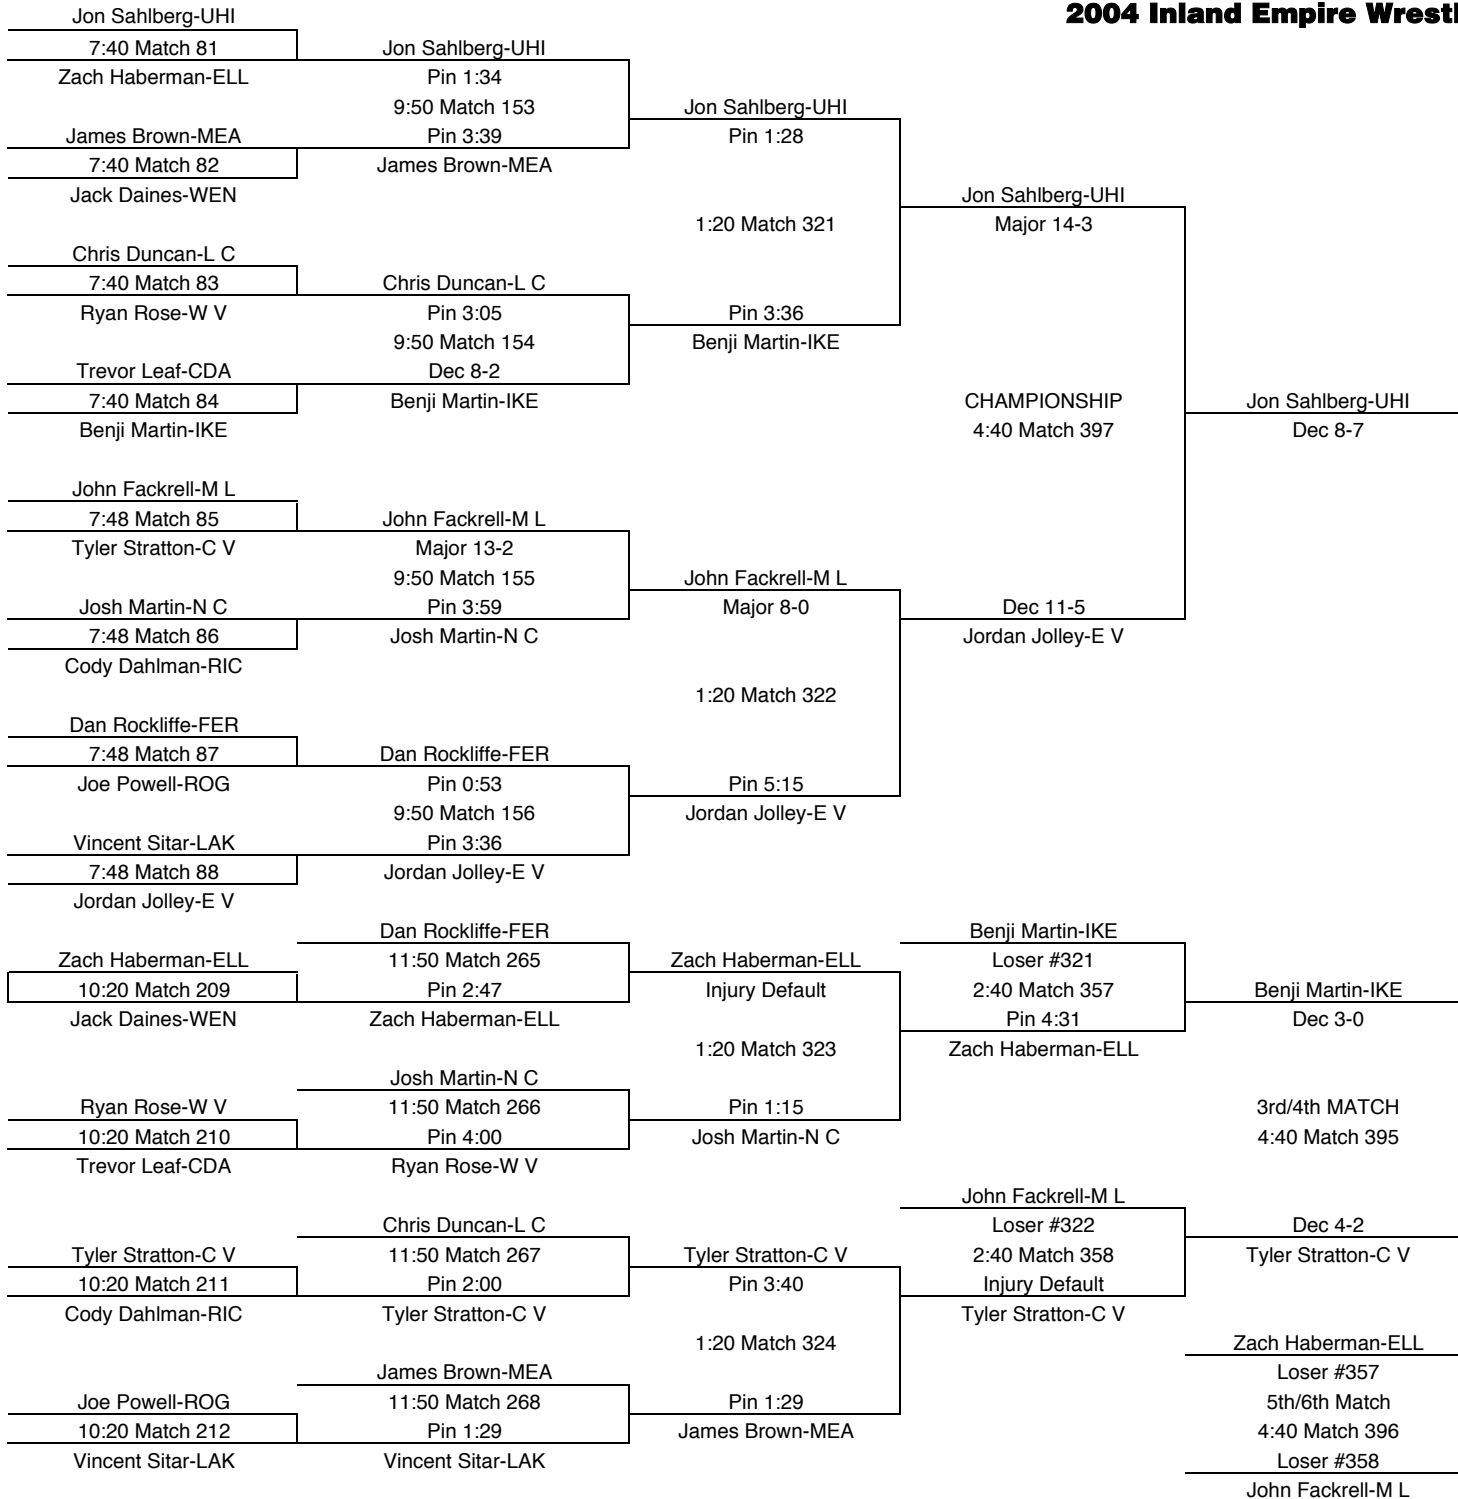

2004 Inland Empire Wrestling Tournament, Central Valley

171

TEAM POINTS-171	
17	C V-Central Valley
0	CDA-Couer d'Alene
0	CHE-Cheney
22	E V-East Valley
12	ELL-Ellensburg
4	FER-Ferris
18	IKE-Eisenhower
4	L C-Lewis & Clark
3	LAK-Lakeland
11	M L-Moses Lake
7	MEA-Mead
7	N C-North Central
0	RIC-Richland
0	ROG-Rogers
27	UHI-University
3	W V-West Valley
0	WEN-Wenatchee

FINAL PLACES-171	
1st	Jon Sahlberg-UHI
2nd	Jordan Jolley-E V
3rd	Benji Martin-IKE
4th	Tyler Stratton-C V
5th	John Fackrell-M L
6th	Zach Haberman-ELL