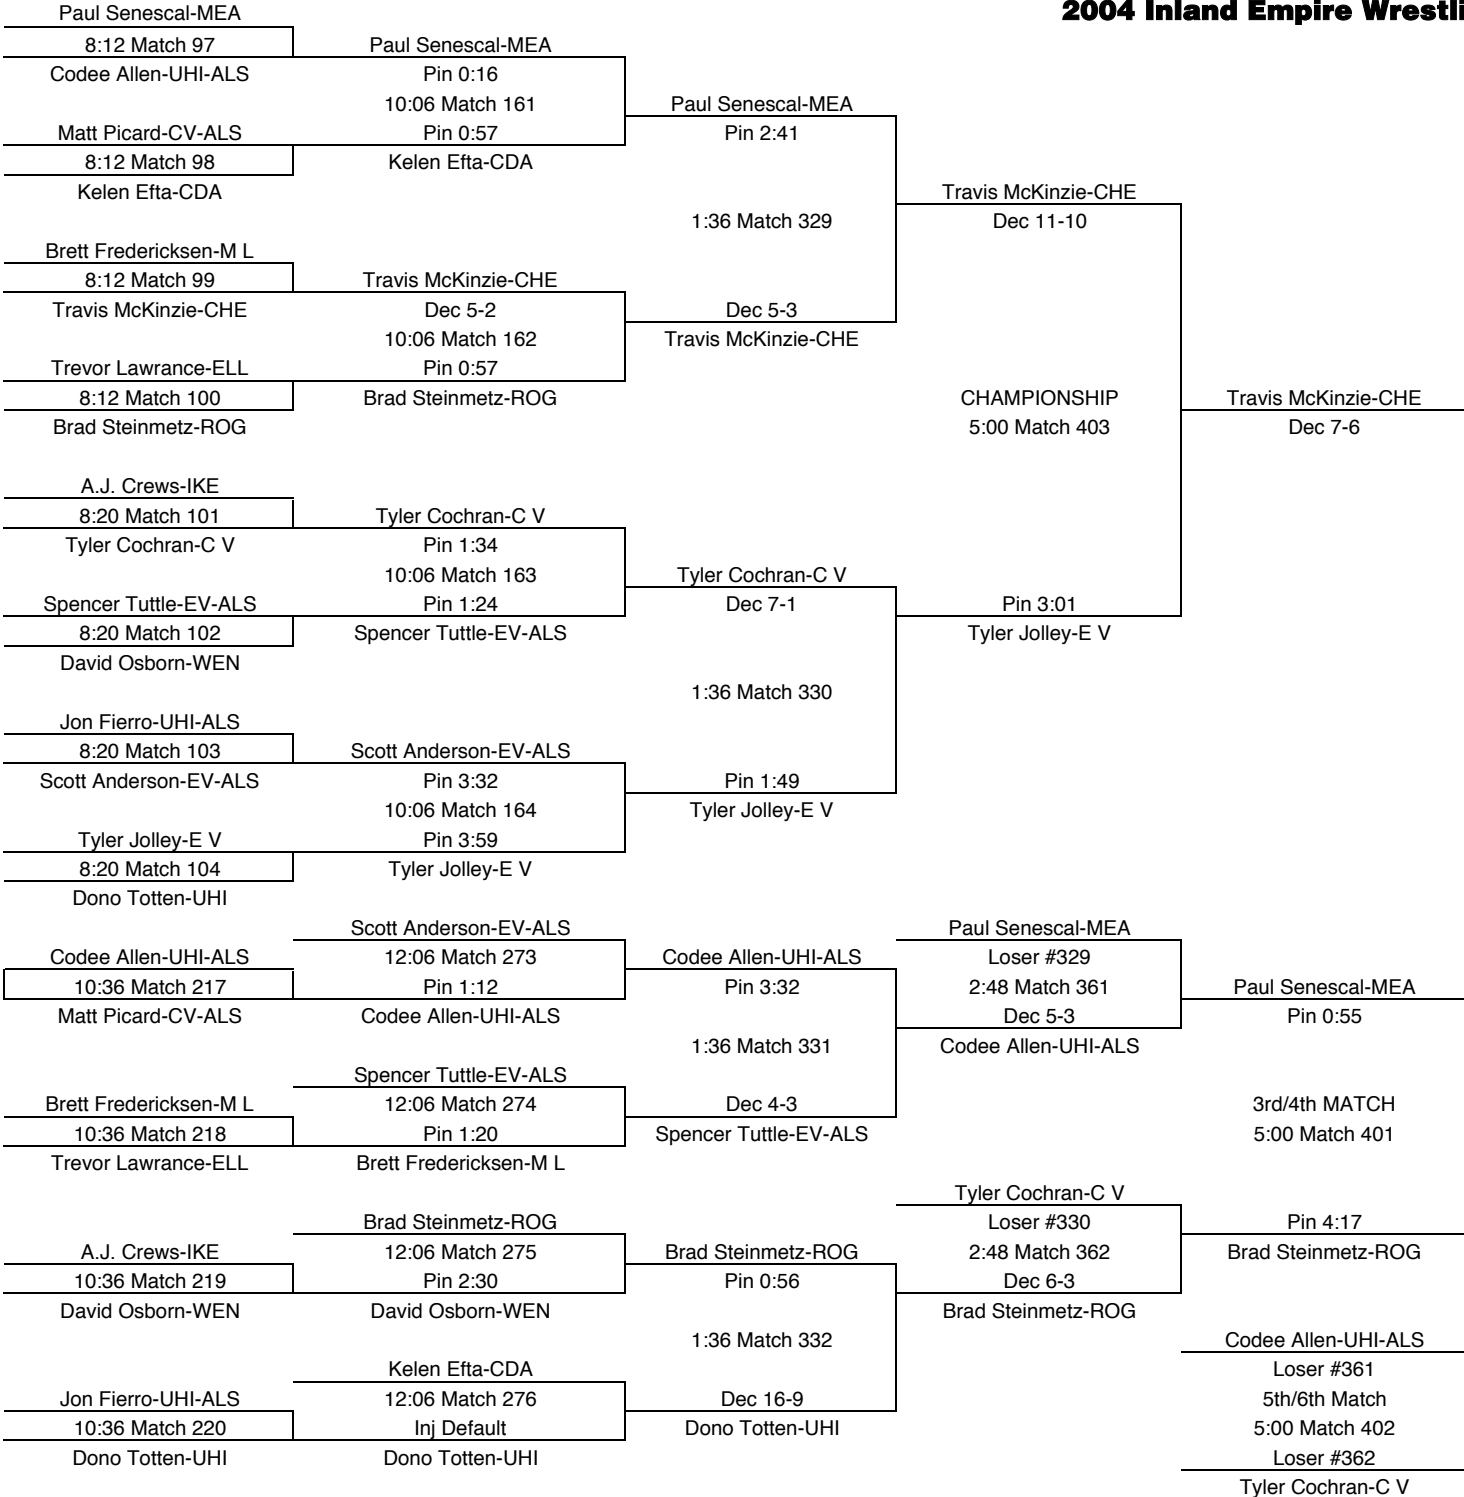

2004 Inland Empire Wrestling Tournament, Central Valley

215

TEAM POINTS-215	
11	C V-Central Valley
4	CDA-Couer d'Alene
22	CHE-Cheney
24	E V-East Valley
0	ELL-Ellensburg
0	FER-Ferris
0	IKE-Eisenhower
0	L C-Lewis & Clark
0	LAK-Lakeland
3	M L-Moses Lake
22	MEA-Mead
0	N C-North Central
0	RIC-Richland
18	ROG-Rogers
4	UHI-University
0	W V-West Valley
3	WEN-Wenatchee

FINAL PLACES-215	
1st	Travis McKinzie-CHE
2nd	Tyler Jolley-E V
3rd	Paul Senescal-MEA
4th	Brad Steinmetz-ROG
5th	Tyler Cochran-C V
6th	Codee Allen-UHI-ALS