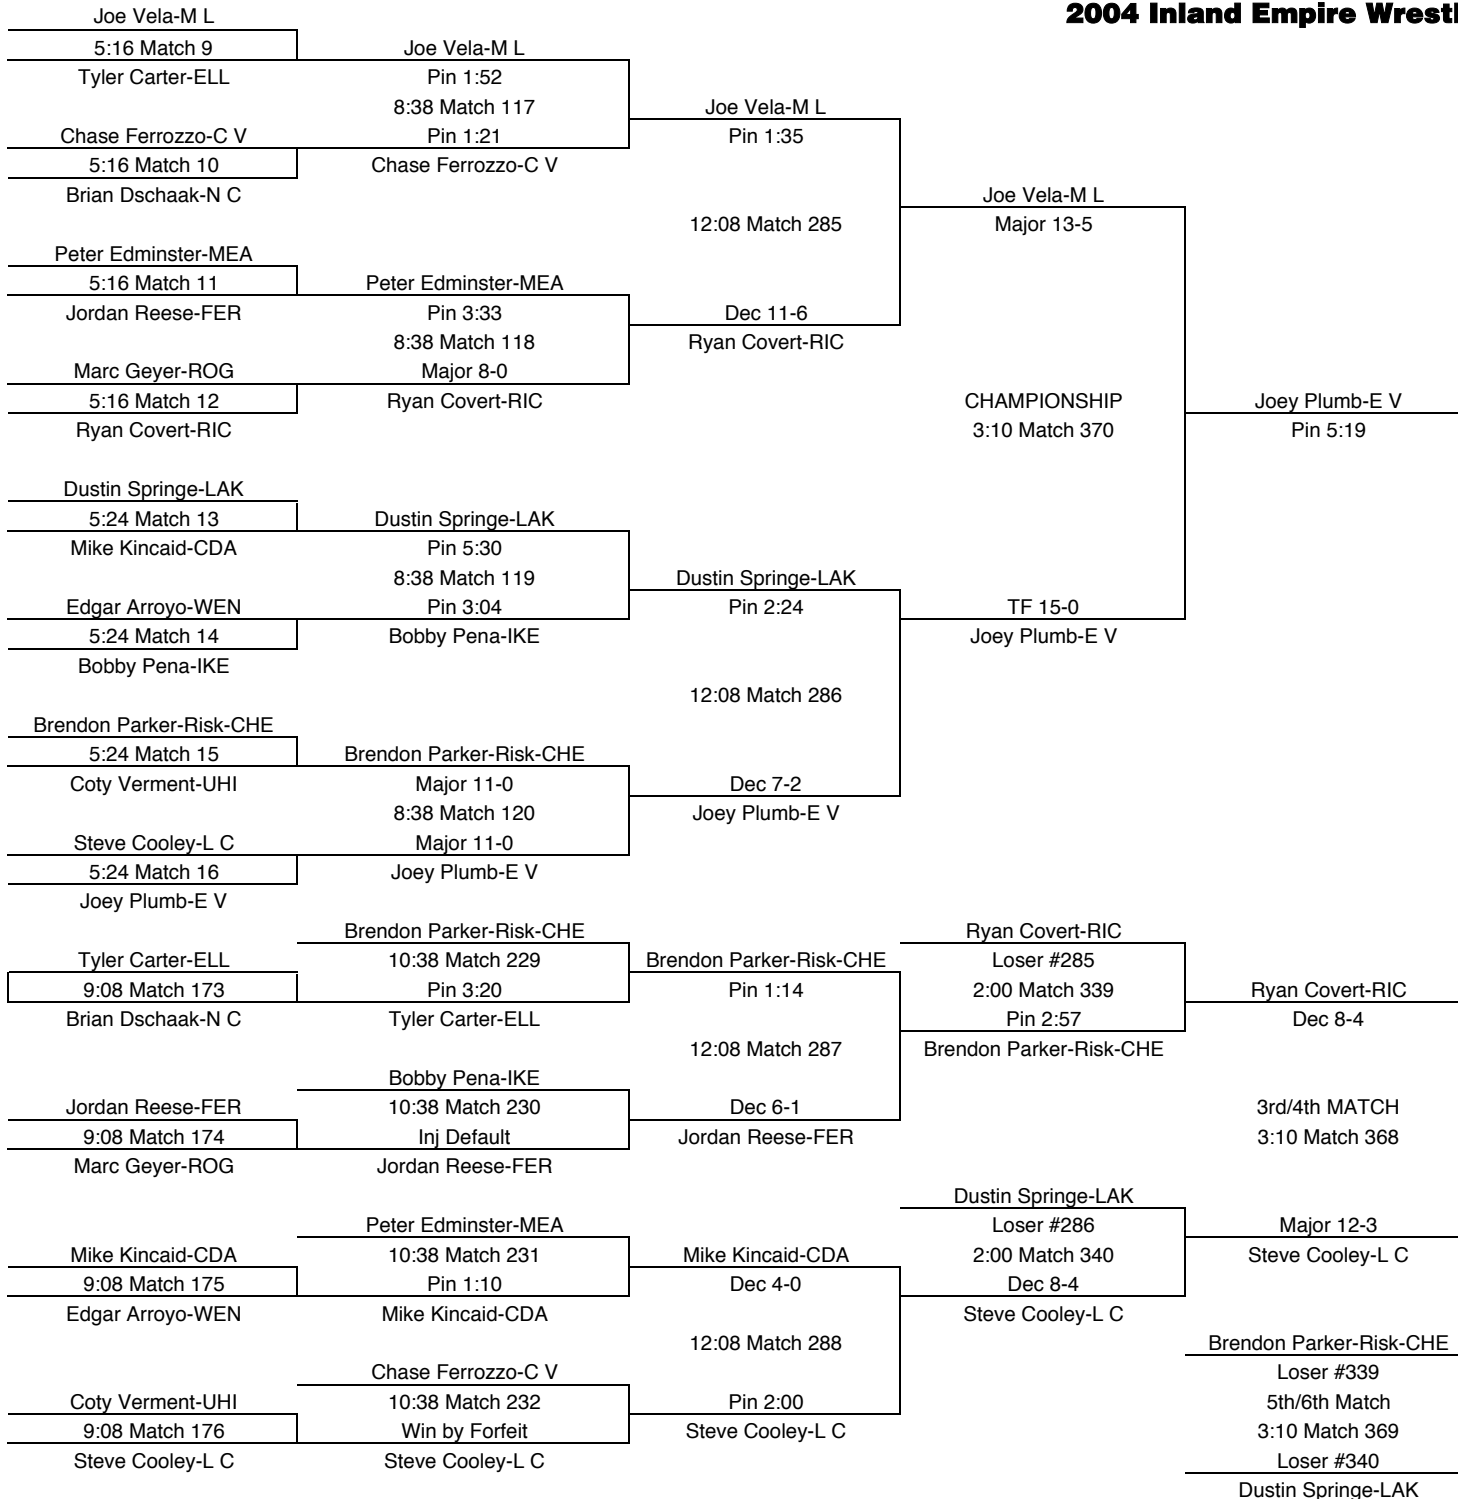

2004 Inland Empire Wrestling Tournament, Central Valley

112

TEAM POINTS-112	
4	C V-Central Valley
4	CDA-Couer d'Alene
15.5	CHE-Cheney
26.5	E V-East Valley
3	ELL-Ellensburg
4	FER-Ferris
4	IKE-Eisenhower
16	L C-Lewis & Clark
11	LAK-Lakeland
23	M L-Moses Lake
4	MEA-Mead
0	N C-North Central
15	RIC-Richland
0	ROG-Rogers
0	UHI-University
0	W V-West Valley
0	WEN-Wenatchee

FINAL PLACES-112	
1st	Joey Plumb-E V
2nd	Joe Vela-M L
3rd	Ryan Covert-RIC
4th	Steve Cooley-L C
5th	Brendon Parker-Risk-CHE
6th	Dustin Springe-LAK