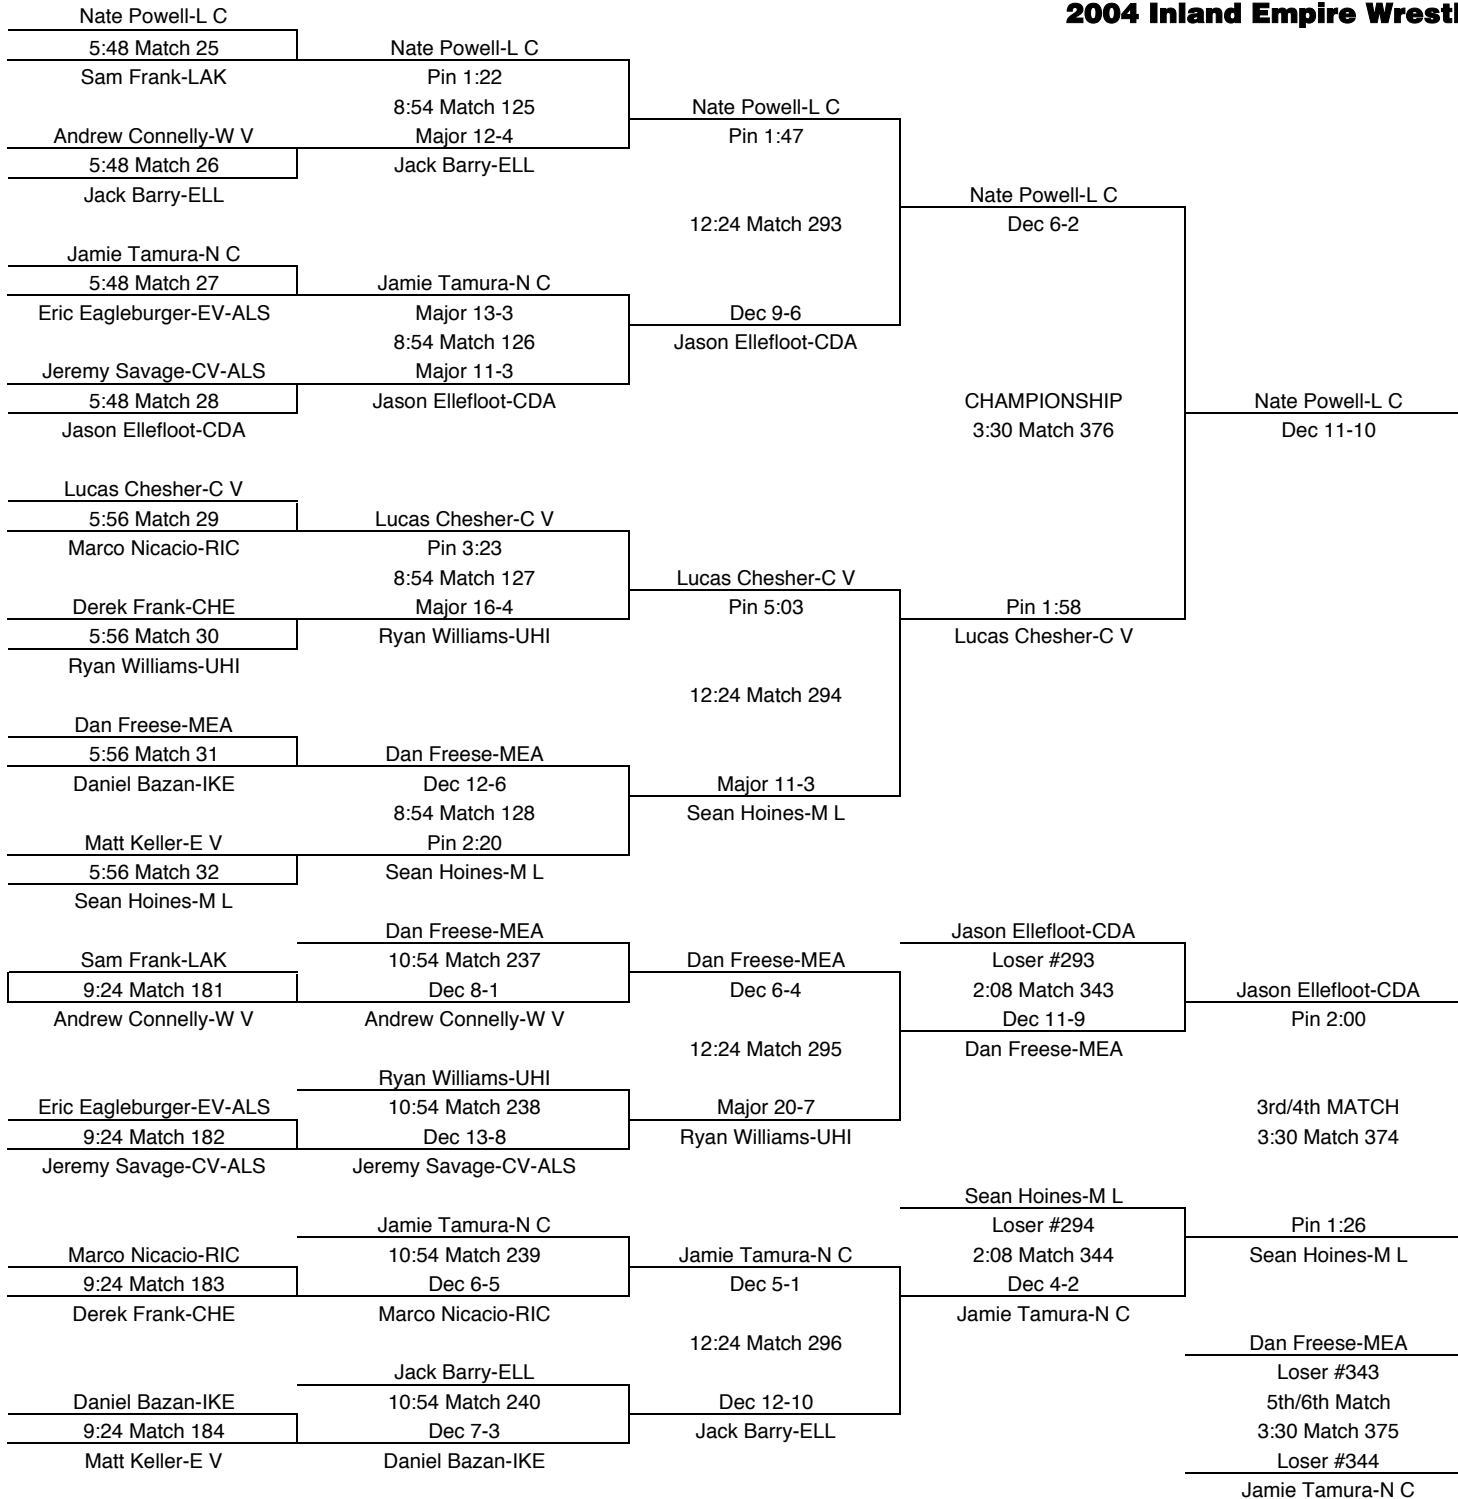

2004 Inland Empire Wrestling Tournament, Central Valley

125

TEAM POINTS-125	
24	C V-Central Valley
15	CDA-Couer d'Alene
0	CHE-Cheney
0	E V-East Valley
4	ELL-Ellensburg
0	FER-Ferris
1	IKE-Eisenhower
26	L C-Lewis & Clark
0	LAK-Lakeland
21	M L-Moses Lake
9	MEA-Mead
8	N C-North Central
1	RIC-Richland
0	ROG-Rogers
5	UHI-University
1	W V-West Valley
0	WEN-Wenatchee

FINAL PLACES-125	
1st	Nate Powell-L C
2nd	Lucas Chesher-C V
3rd	Sean Hoines-M L
4th	Jason Elleflood-CDA
5th	Dan Freese-MEA
6th	Jamie Tamura-N C