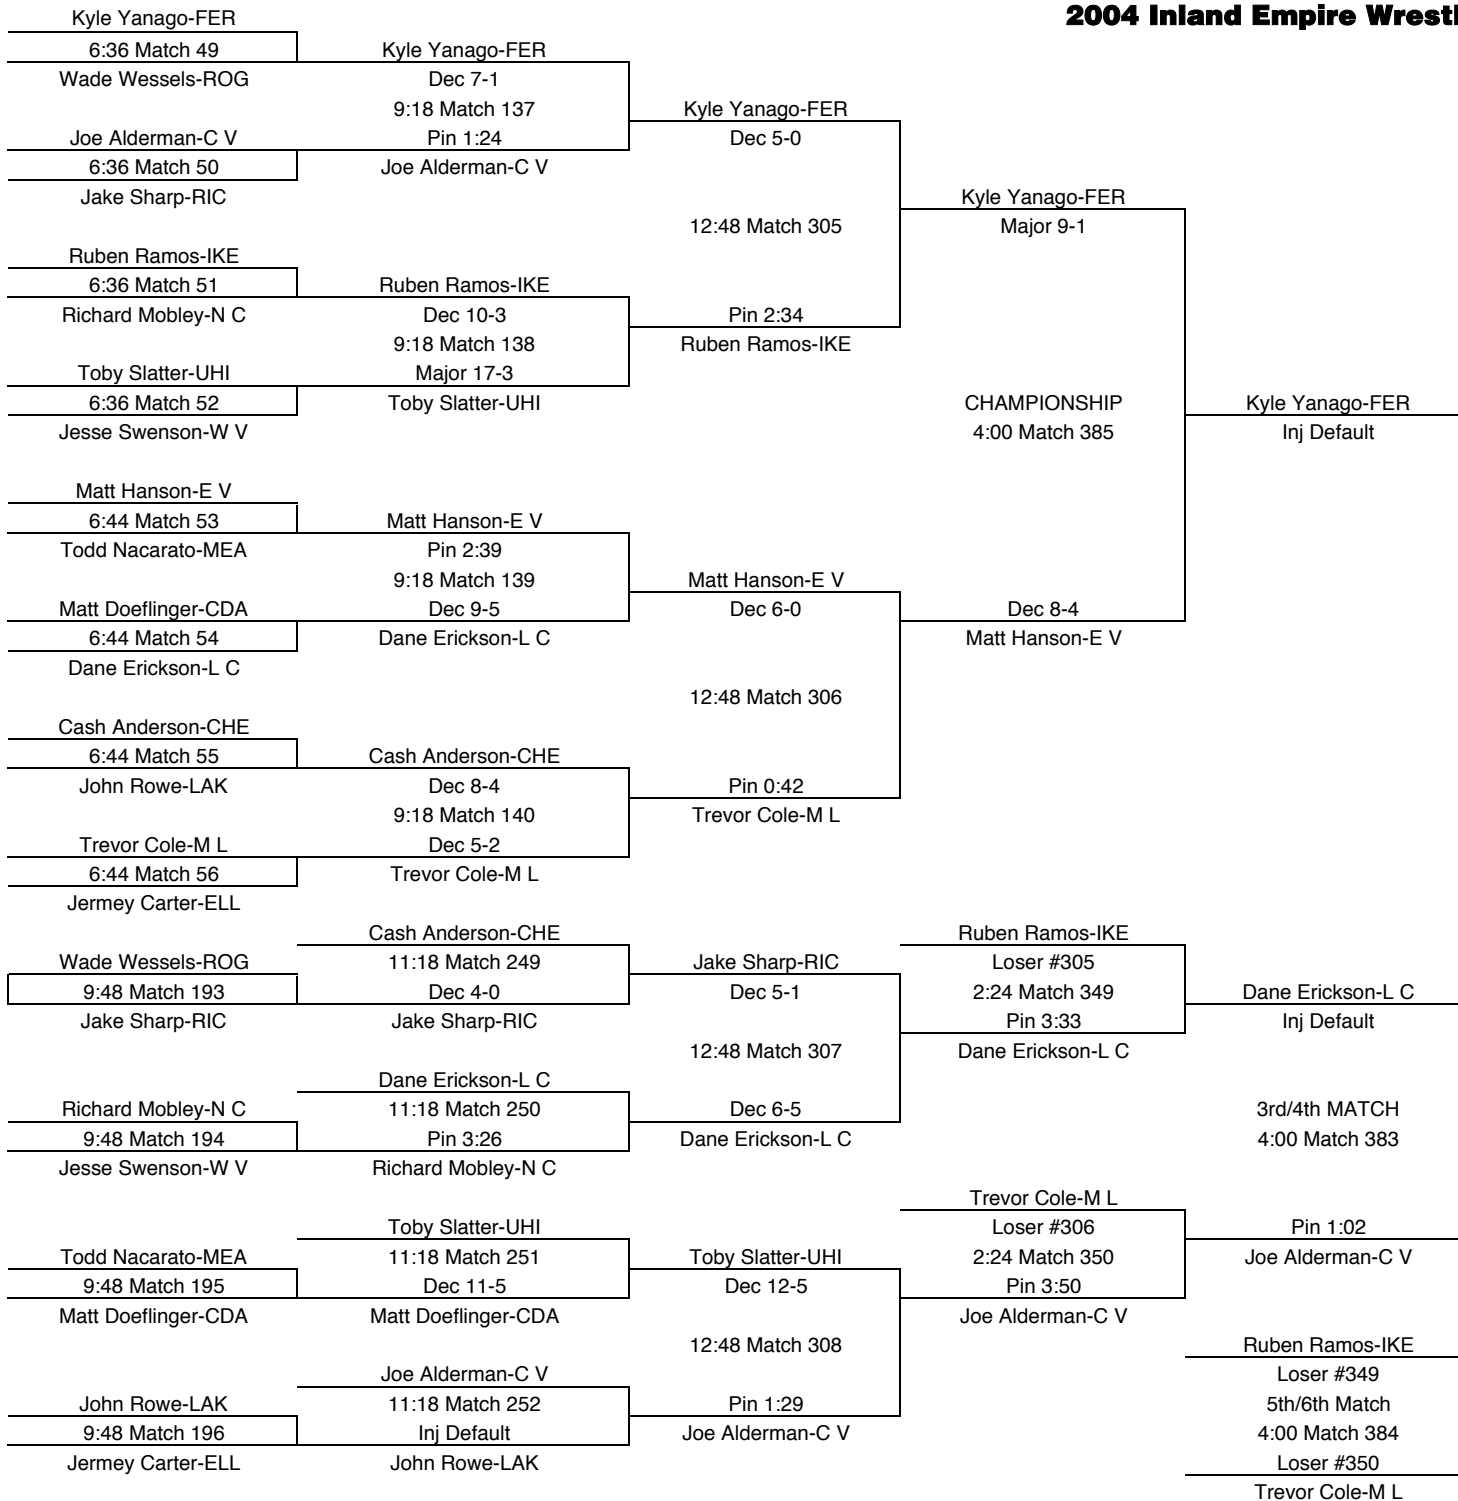

2004 Inland Empire Wrestling Tournament, Central Valley

140

TEAM POINTS-140	
22	C V-Central Valley
1	CDA-Couer d'Alene
2	CHE-Cheney
20	E V-East Valley
0	ELL-Ellensburg
25	FER-Ferris
9	IKE-Eisenhower
16	L C-Lewis & Clark
3	LAK-Lakeland
13	M L-Moses Lake
0	MEA-Mead
3	N C-North Central
2	RIC-Richland
0	ROG-Rogers
4	UHI-University
0	W V-West Valley
0	WEN-Wenatchee

FINAL PLACES-140	
1st	Kyle Yanago-FER
2nd	Matt Hanson-E V
3rd	Joe Alderman-C V
4th	Dane Erickson-L C
5th	Trevor Cole-M L
6th	Ruben Ramos-IKE