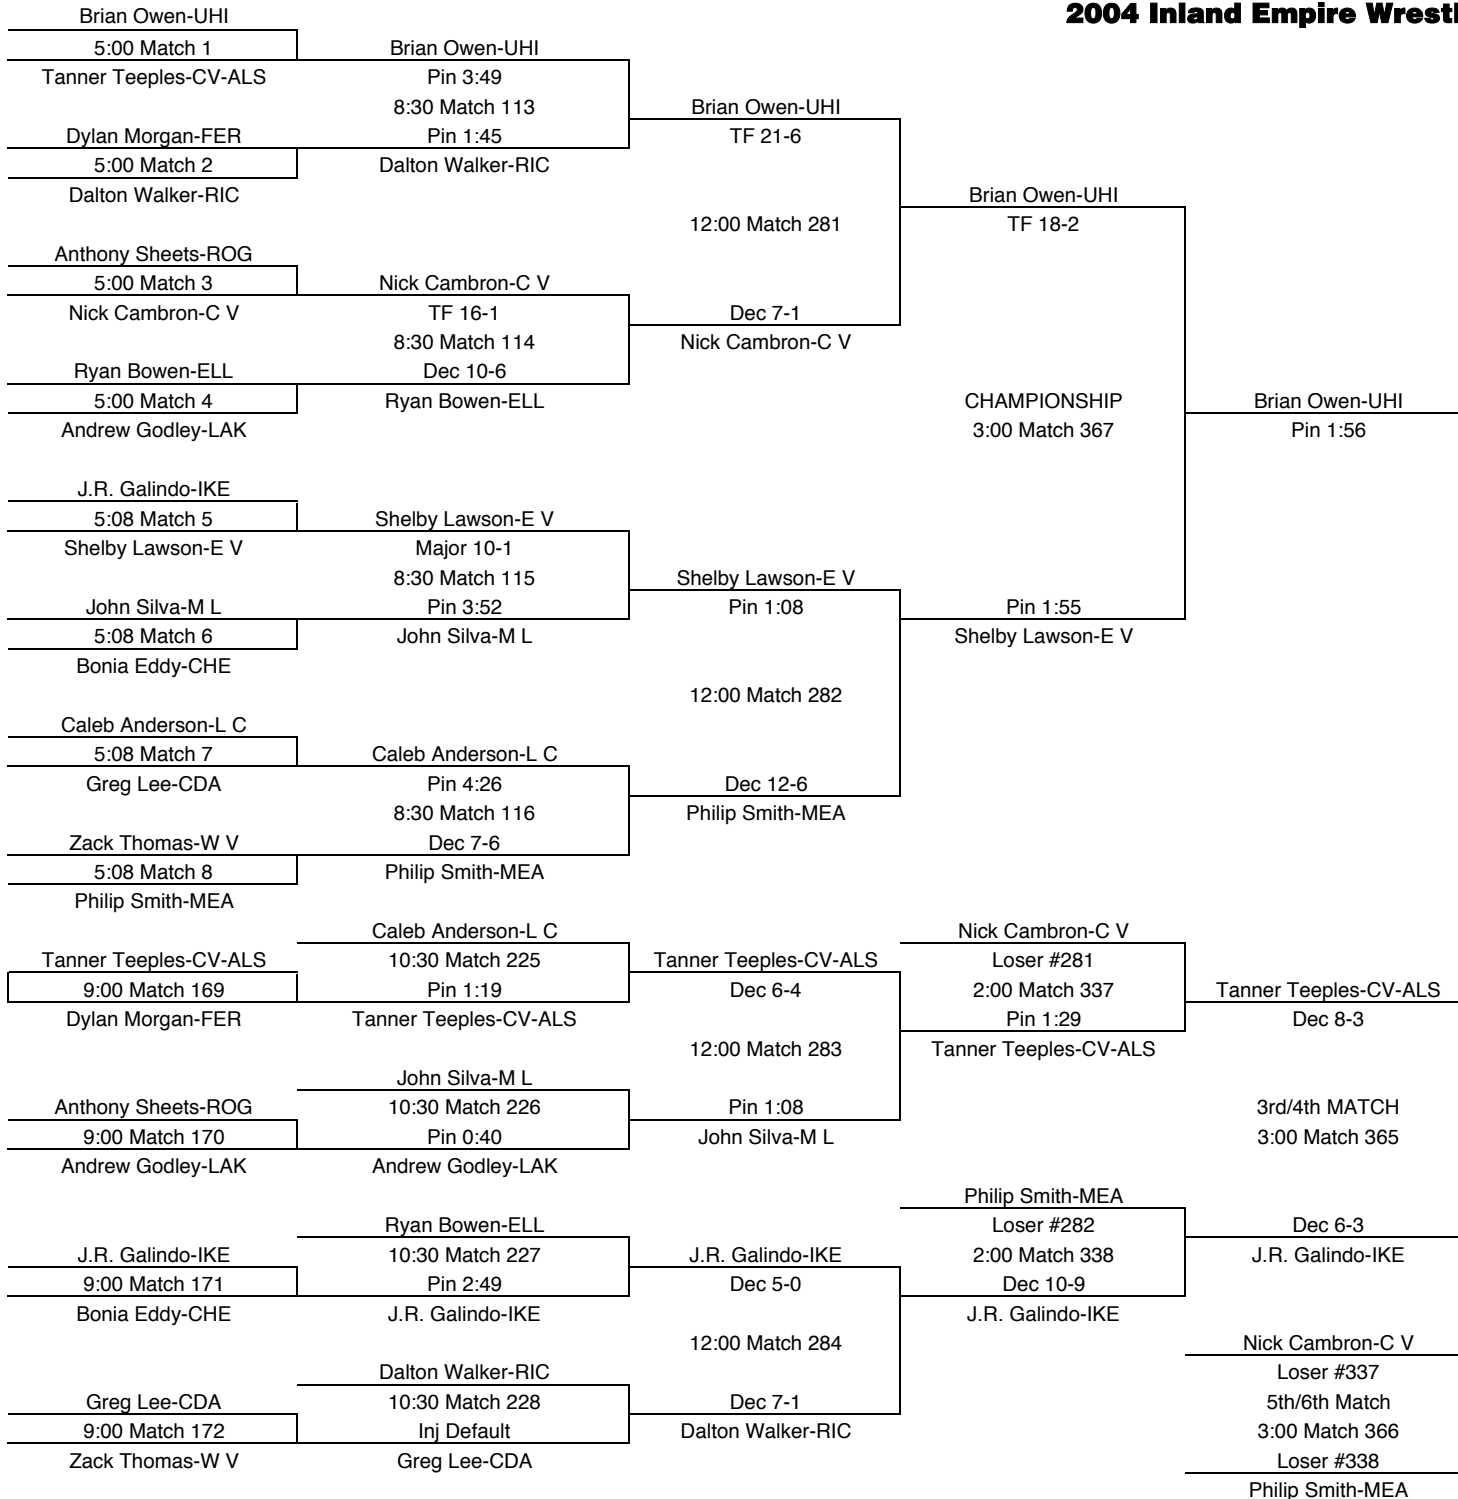

2004 Inland Empire Wrestling Tournament, Central Valley

103

TEAM POINTS-103	
11.5	C V-Central Valley
3	CDA-Couer d'Alene
0	CHE-Cheney
23	E V-East Valley
2	ELL-Ellensburg
0	FER-Ferris
13	IKE-Eisenhower
4	L C-Lewis & Clark
3	LAK-Lakeland
7	M L-Moses Lake
7	MEA-Mead
0	N C-North Central
5	RIC-Richland
0	ROG-Rogers
29	UHI-University
0	W V-West Valley
0	WEN-Wenatchee