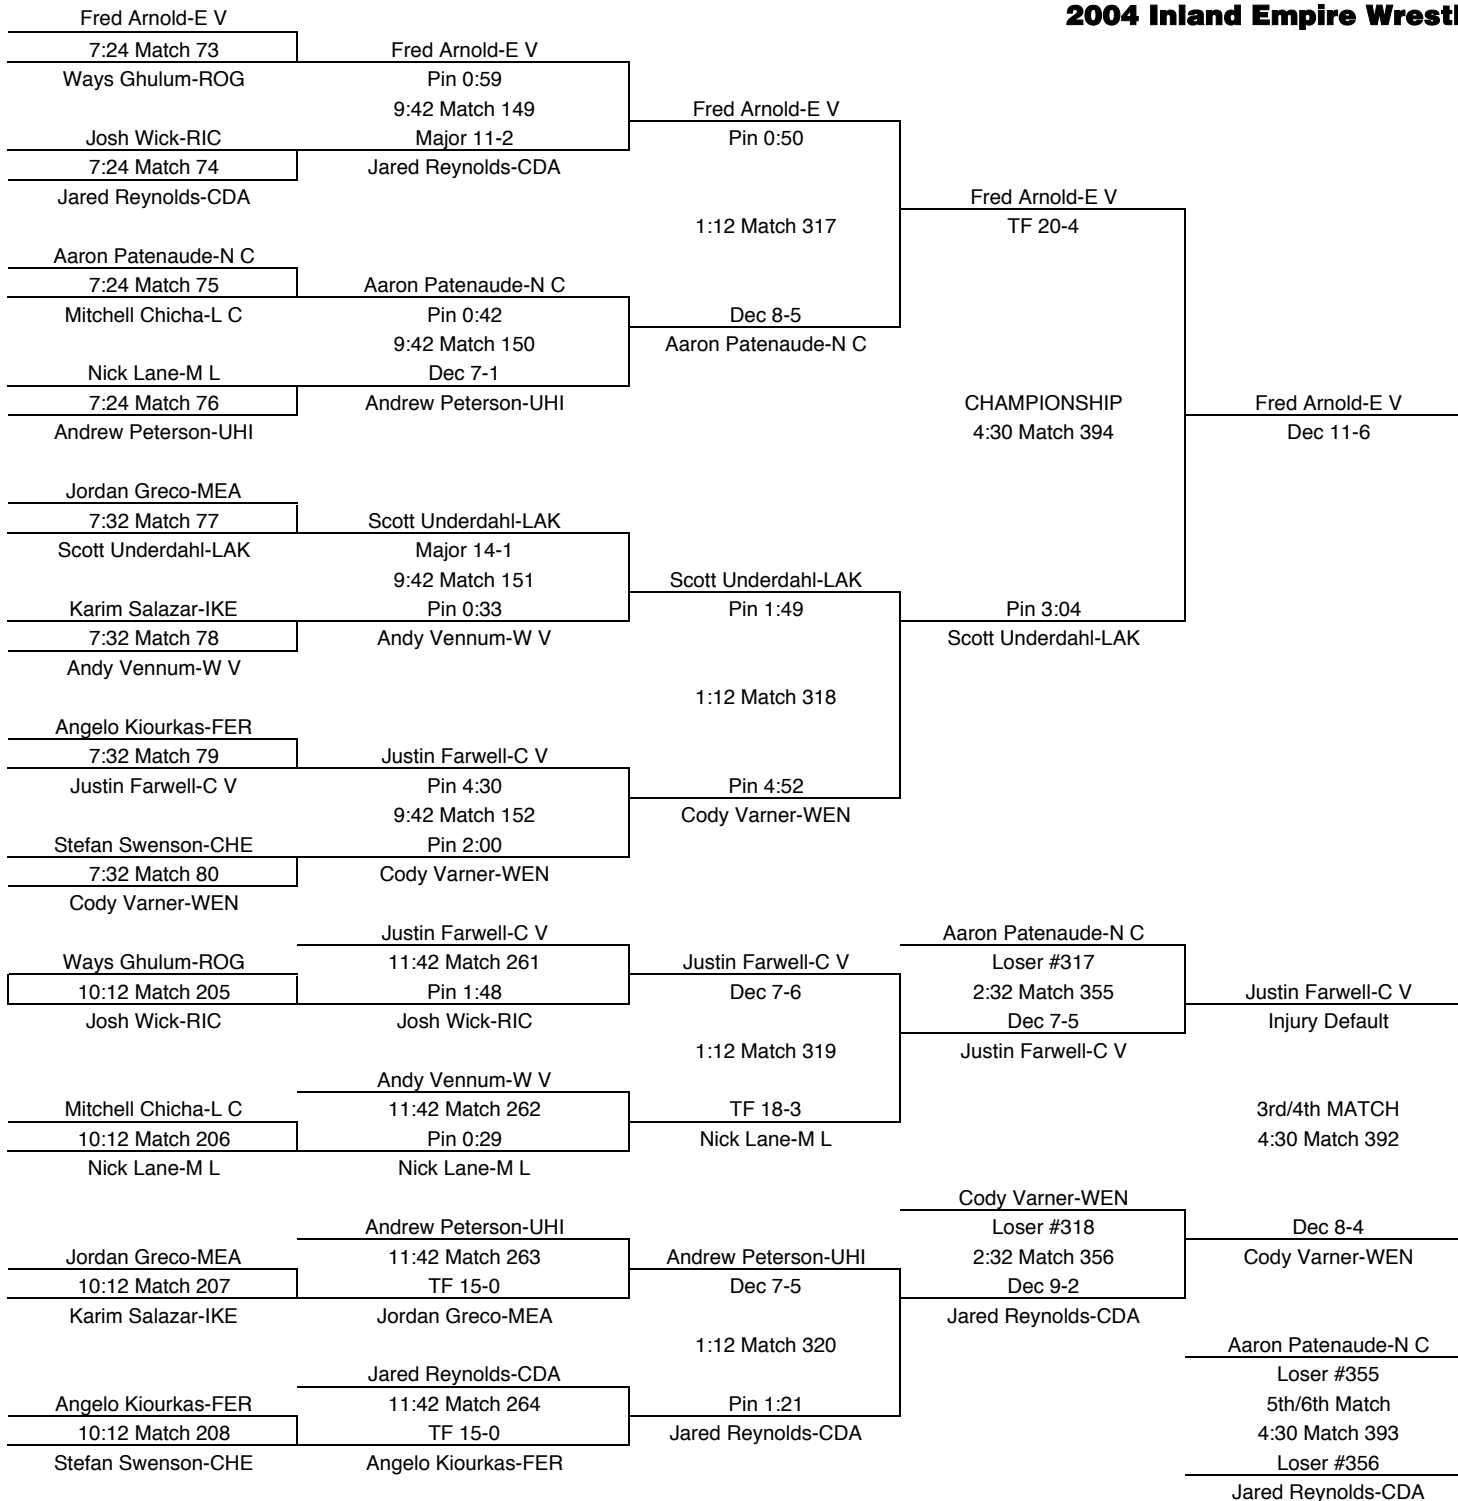

2004 Inland Empire Wrestling Tournament, Central Valley

160

TEAM POINTS-160	
18	C V-Central Valley
14	CDA-Couer d'Alene
0	CHE-Cheney
27.5	E V-East Valley
0	ELL-Ellensburg
2.5	FER-Ferris
0	IKE-Eisenhower
0	L C-Lewis & Clark
23	LAK-Lakeland
5.5	M L-Moses Lake
2.5	MEA-Mead
9	N C-North Central
3	RIC-Richland
0	ROG-Rogers
3	UHI-University
4	W V-West Valley
16	WEN-Wenatchee

FINAL PLACES-160	
1st	Fred Arnold-E V
2nd	Scott Underdahl-LAK
3rd	Justin Farwell-C V
4th	Cody Varner-WEN
5th	Jared Reynolds-CDA
6th	Aaron Patenaude-N C