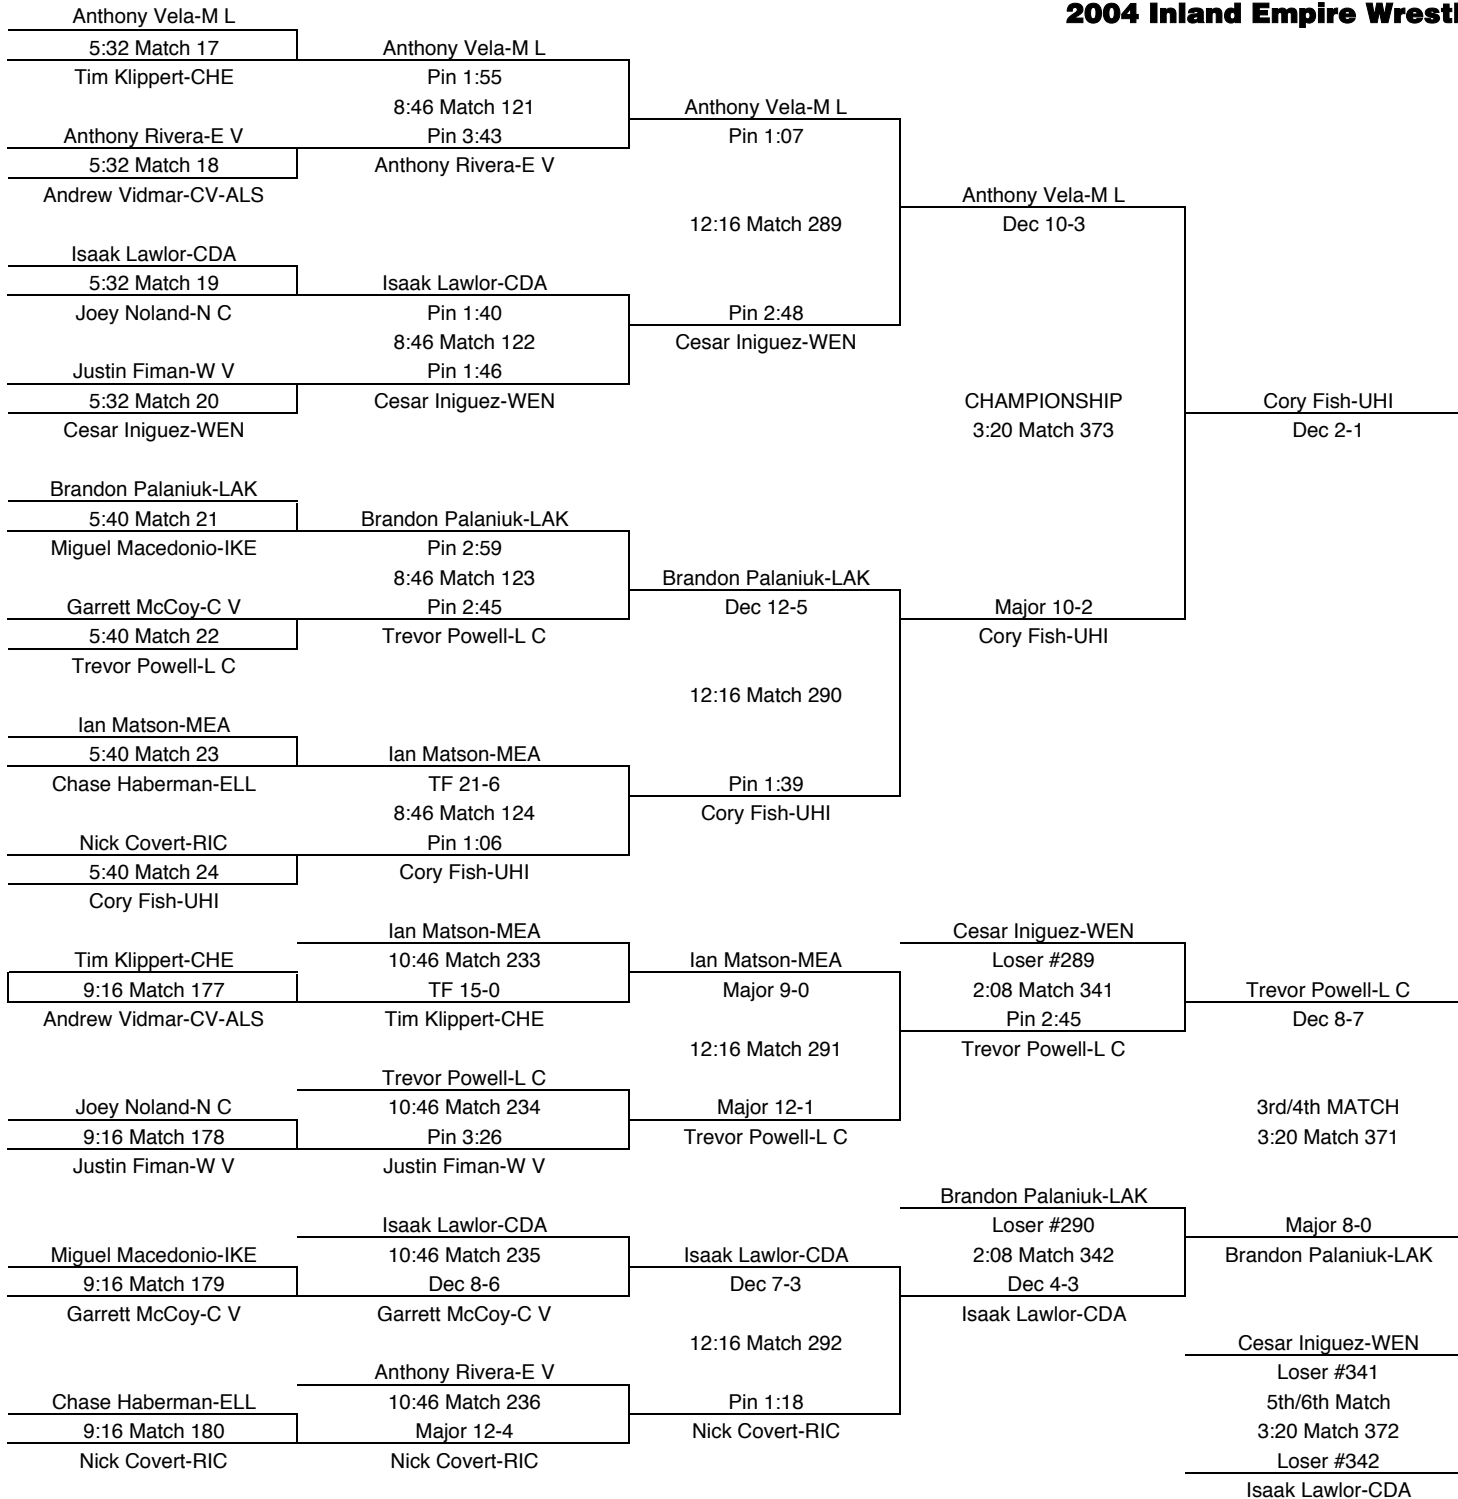

2004 Inland Empire Wrestling Tournament, Central Valley

119

TEAM POINTS-119	
1	C V-Central Valley
9	CDA-Couer d'Alene
2.5	CHE-Cheney
4	E V-East Valley
0	ELL-Ellensburg
0	FER-Ferris
0	IKE-Eisenhower
17	L C-Lewis & Clark
17	LAK-Lakeland
22	M L-Moses Lake
5.5	MEA-Mead
0	N C-North Central
5	RIC-Richland
0	ROG-Rogers
27	UHI-University
3	W V-West Valley
13	WEN-Wenatchee

FINAL PLACES-119	
1st	Cory Fish-UHI
2nd	Anthony Vela-M L
3rd	Brandon Palaniuk-LAK
4th	Trevor Powell-L C
5th	Cesar Iniguez-WEN
6th	Isaak Lawlor-CDA