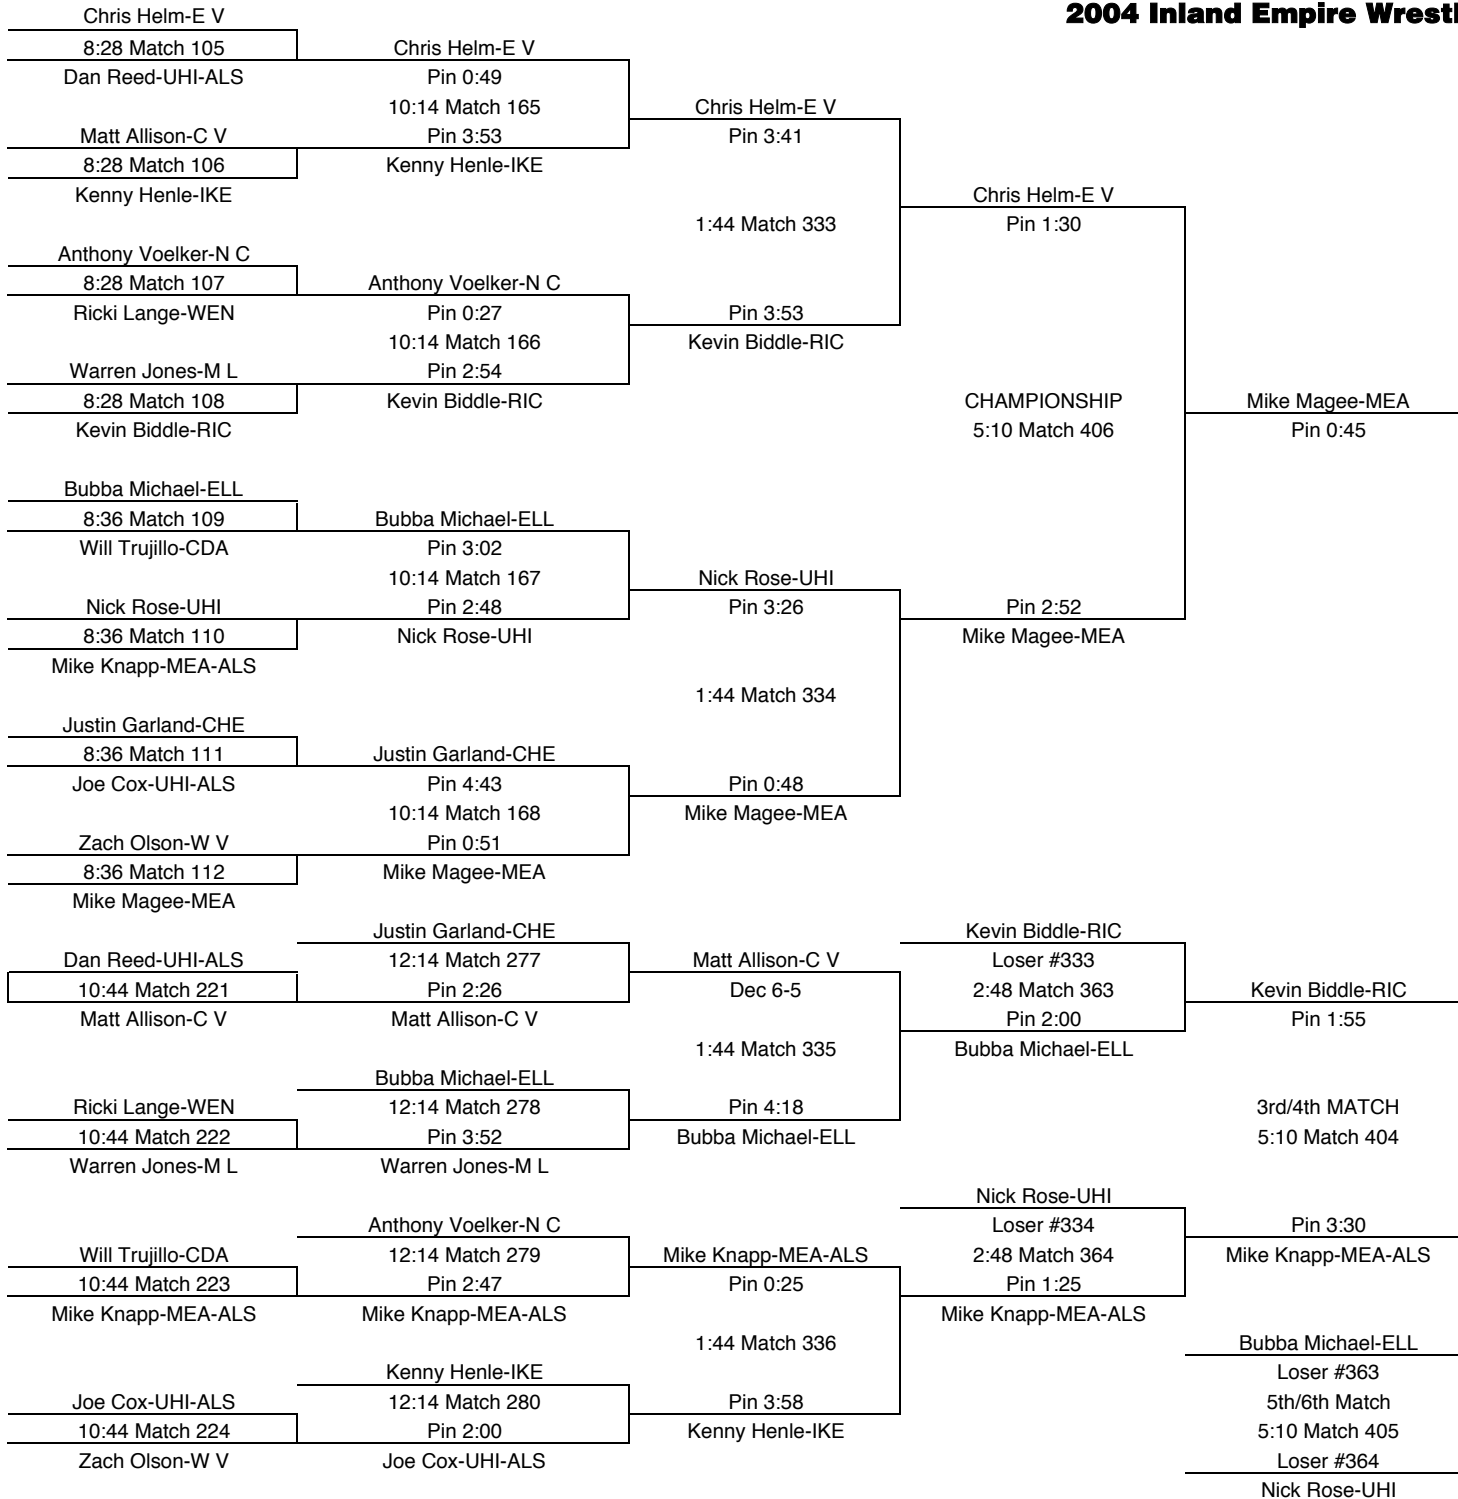

2004 Inland Empire Wrestling Tournament, Central Valley

275

TEAM POINTS-275	
4	C V-Central Valley
0	CDA-Couer d'Alene
4	CHE-Cheney
24	E V-East Valley
17	ELL-Ellensburg
0	FER-Ferris
7	IKE-Eisenhower
0	L C-Lewis & Clark
0	LAK-Lakeland
3	M L-Moses Lake
30	MEA-Mead
4	N C-North Central
18	RIC-Richland
0	ROG-Rogers
11	UHI-University
0	W V-West Valley
0	WEN-Wenatchee

FINAL PLACES-275	
1st	Mike Magee-MEA
2nd	Chris Helm-E V
3rd	Mike Knapp-MEA-ALS
4th	Kevin Biddle-RIC
5th	Bubba Michael-ELL
6th	Nick Rose-UHI