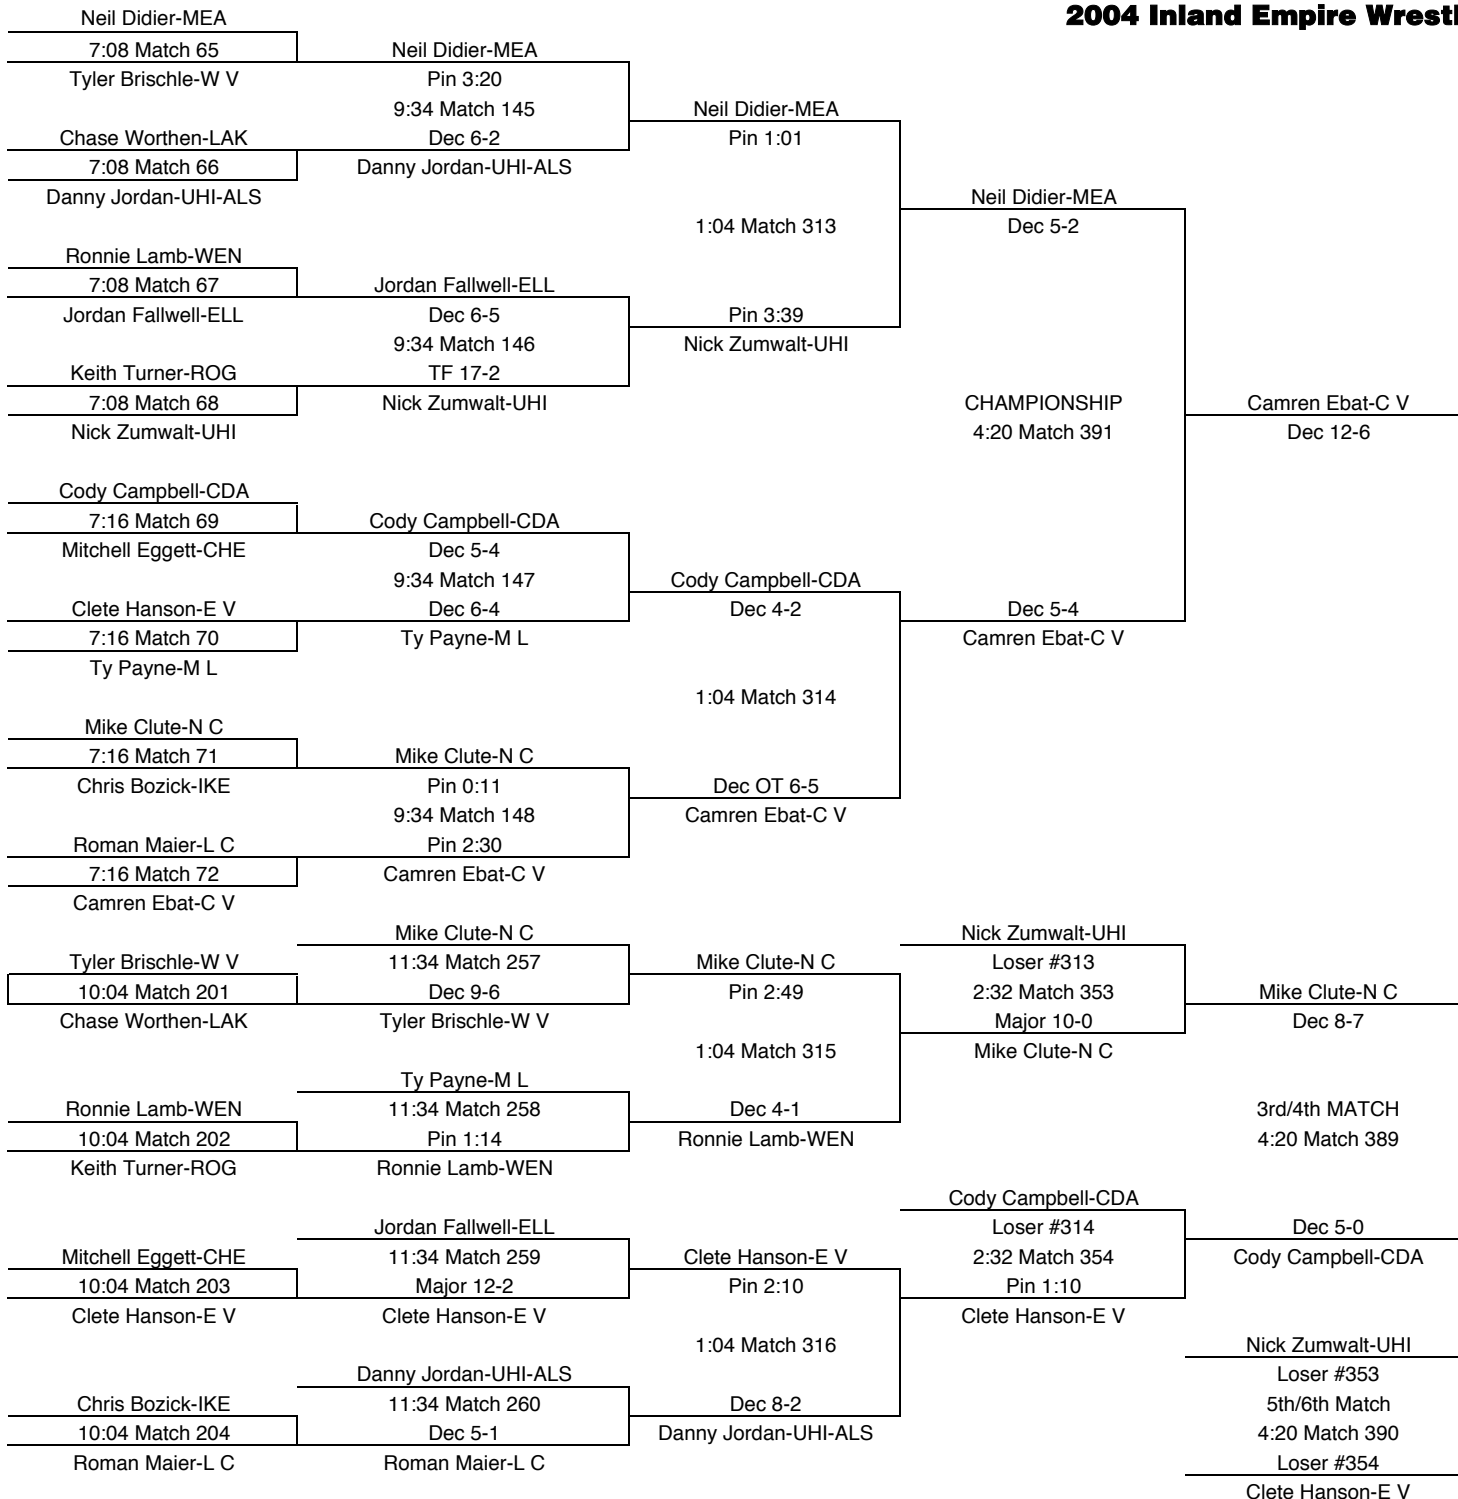

2004 Inland Empire Wrestling Tournament, Central Valley

152

TEAM POINTS-152	
24	C V-Central Valley
12	CDA-Couer d'Alene
0	CHE-Cheney
13	E V-East Valley
2	ELL-Ellensburg
0	FER-Ferris
0	IKE-Eisenhower
1	L C-Lewis & Clark
0	LAK-Lakeland
2	M L-Moses Lake
22	MEA-Mead
19	N C-North Central
0	RIC-Richland
0	ROG-Rogers
10.5	UHI-University
1	W V-West Valley
4	WEN-Wenatchee

FINAL PLACES-152	
1st	Camren Ebat-C V
2nd	Neil Didier-MEA
3rd	Mike Clute-N C
4th	Cody Campbell-CDA
5th	Clete Hanson-E V
6th	Nick Zumwalt-UHI