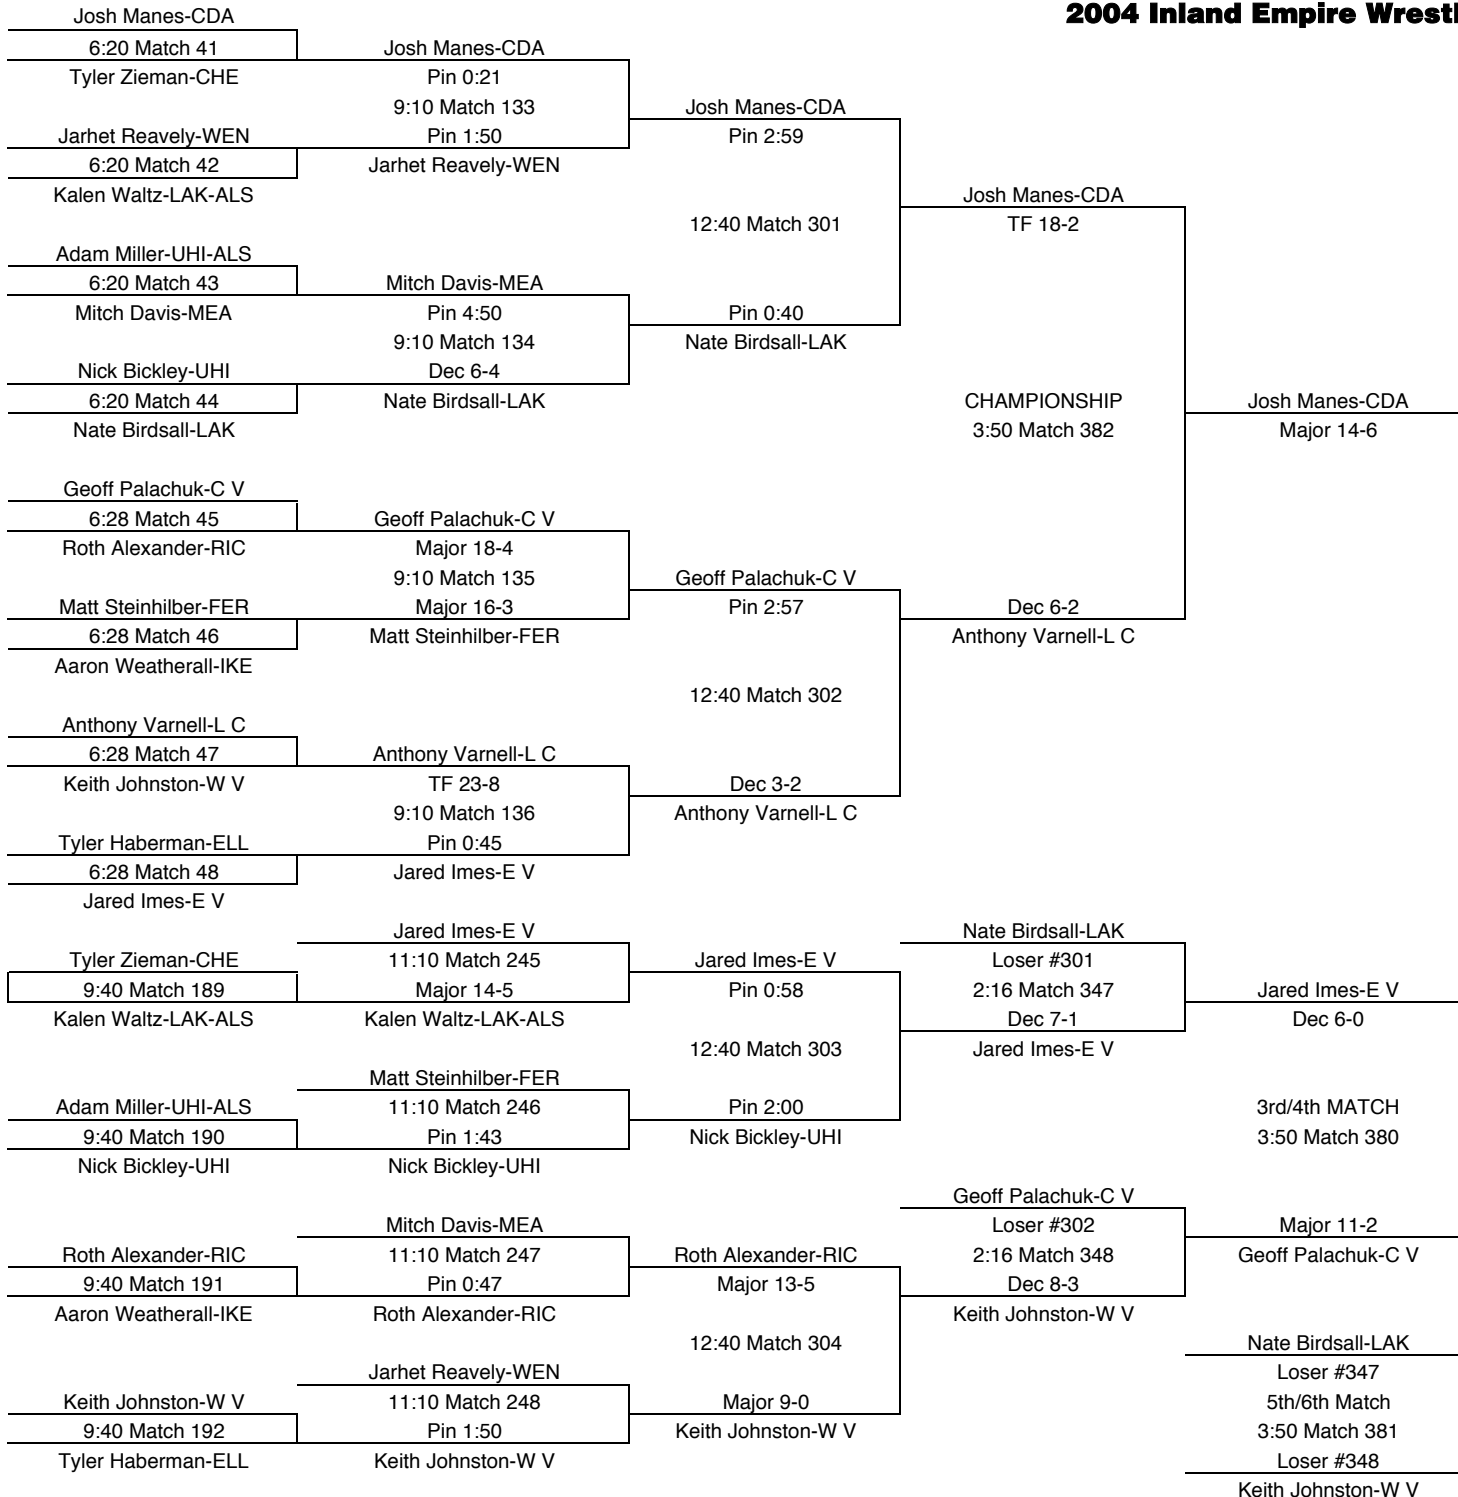

2004 Inland Empire Wrestling Tournament, Central Valley

135

TEAM POINTS-135	
16	C V-Central Valley
28.5	CDA-Couer d'Alene
0	CHE-Cheney
18	E V-East Valley
0	ELL-Ellensburg
3	FER-Ferris
0	IKE-Eisenhower
19.5	L C-Lewis & Clark
11	LAK-Lakeland
0	M L-Moses Lake
4	MEA-Mead
0	N C-North Central
5	RIC-Richland
0	ROG-Rogers
6	UHI-University
9	W V-West Valley
4	WEN-Wenatchee

FINAL PLACES-135	
1st	Josh Manes-CDA
2nd	Anthony Varnell-L C
3rd	Jared Imes-E V
4th	Geoff Palachuk-C V
5th	Nate Birdsall-LAK
6th	Keith Johnston-W V