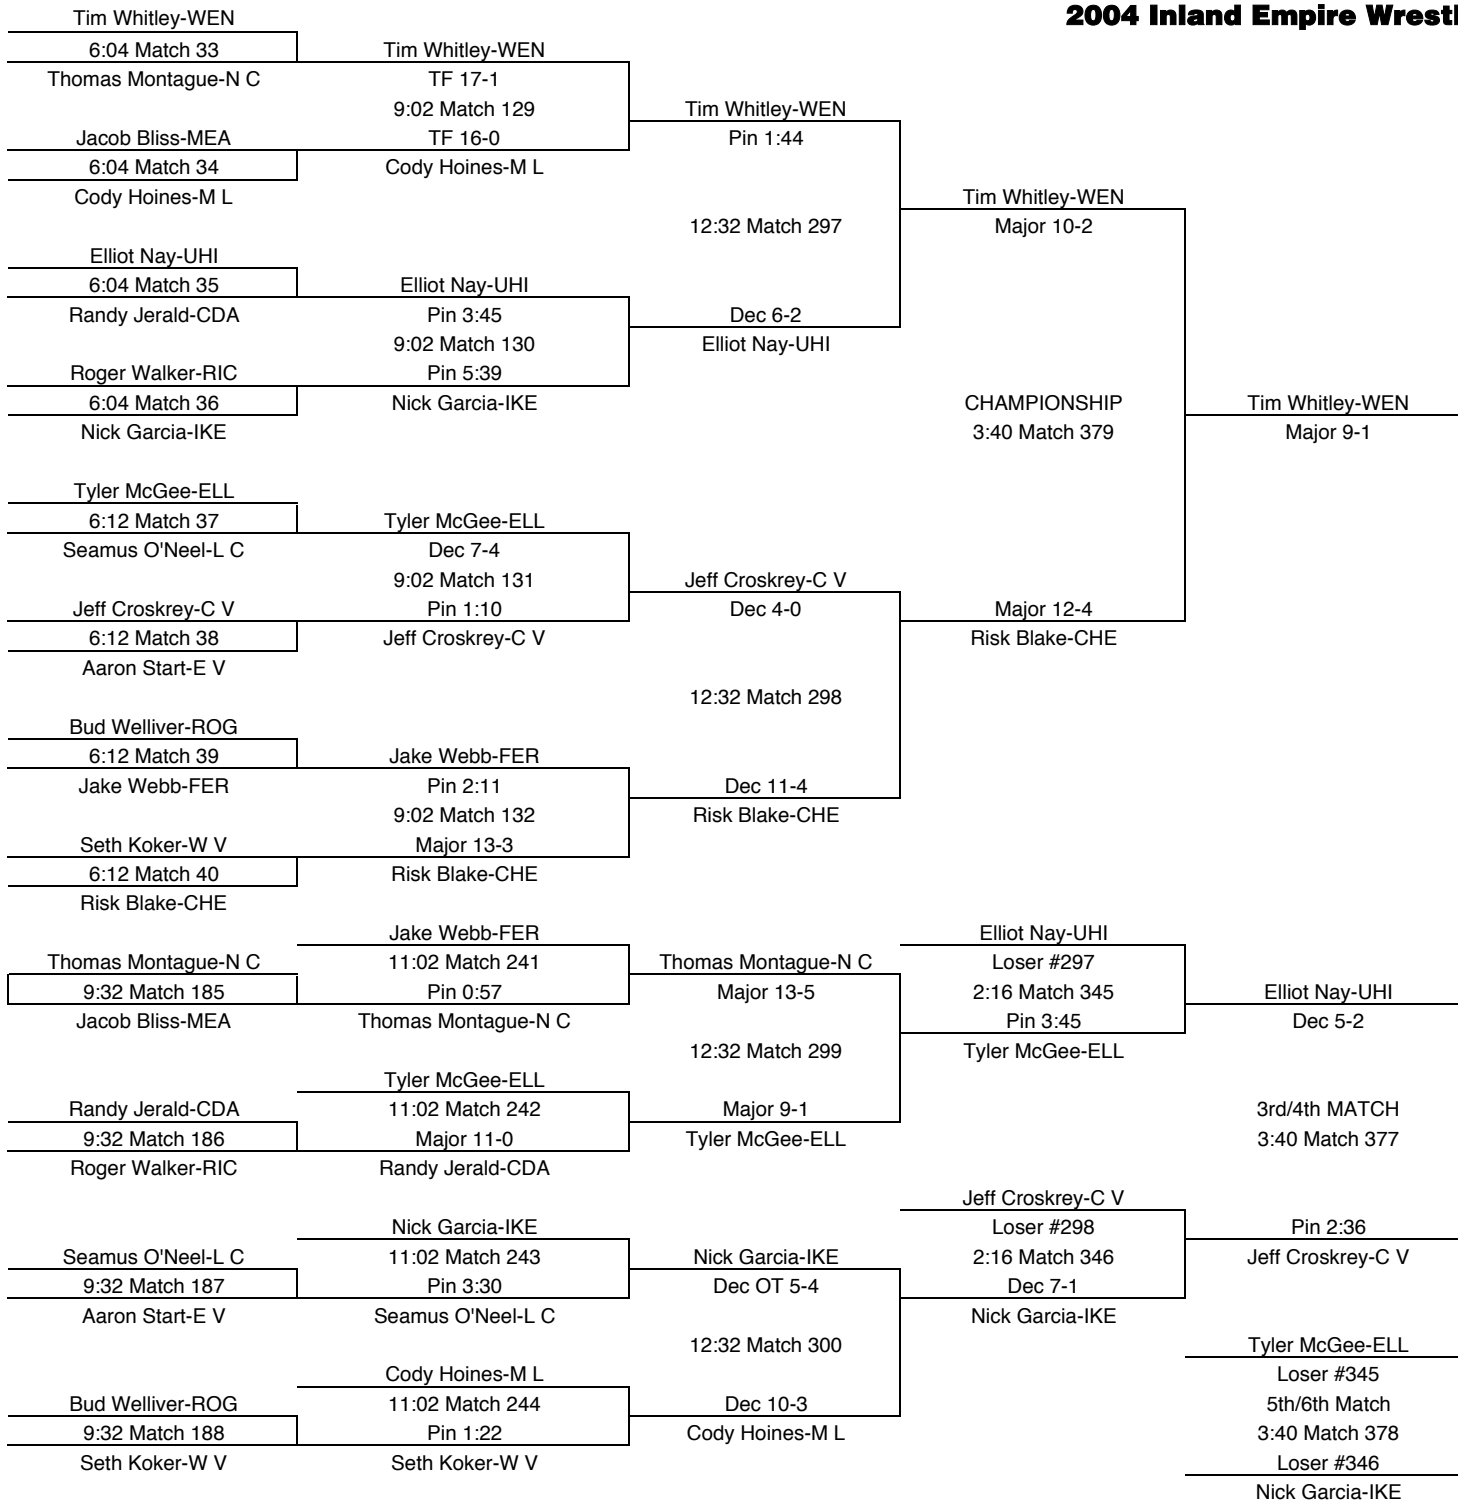

2004 Inland Empire Wrestling Tournament, Central Valley

130

TEAM POINTS-130	
18	C V-Central Valley
2	CDA-Couer d'Alene
20	CHE-Cheney
0	E V-East Valley
12	ELL-Ellensburg
4	FER-Ferris
9	IKE-Eisenhower
3	L C-Lewis & Clark
0	LAK-Lakeland
4.5	M L-Moses Lake
0	MEA-Mead
5	N C-North Central
0	RIC-Richland
0	ROG-Rogers
14	UHI-University
3	W V-West Valley
27.5	WEN-Wenatchee

FINAL PLACES-130	
1st	Tim Whitley-WEN
2nd	Risk Blake-CHE
3rd	Jeff Croskrey-C V
4th	Elliot Nay-UHI
5th	Tyler McGee-ELL
6th	Nick Garcia-IKE