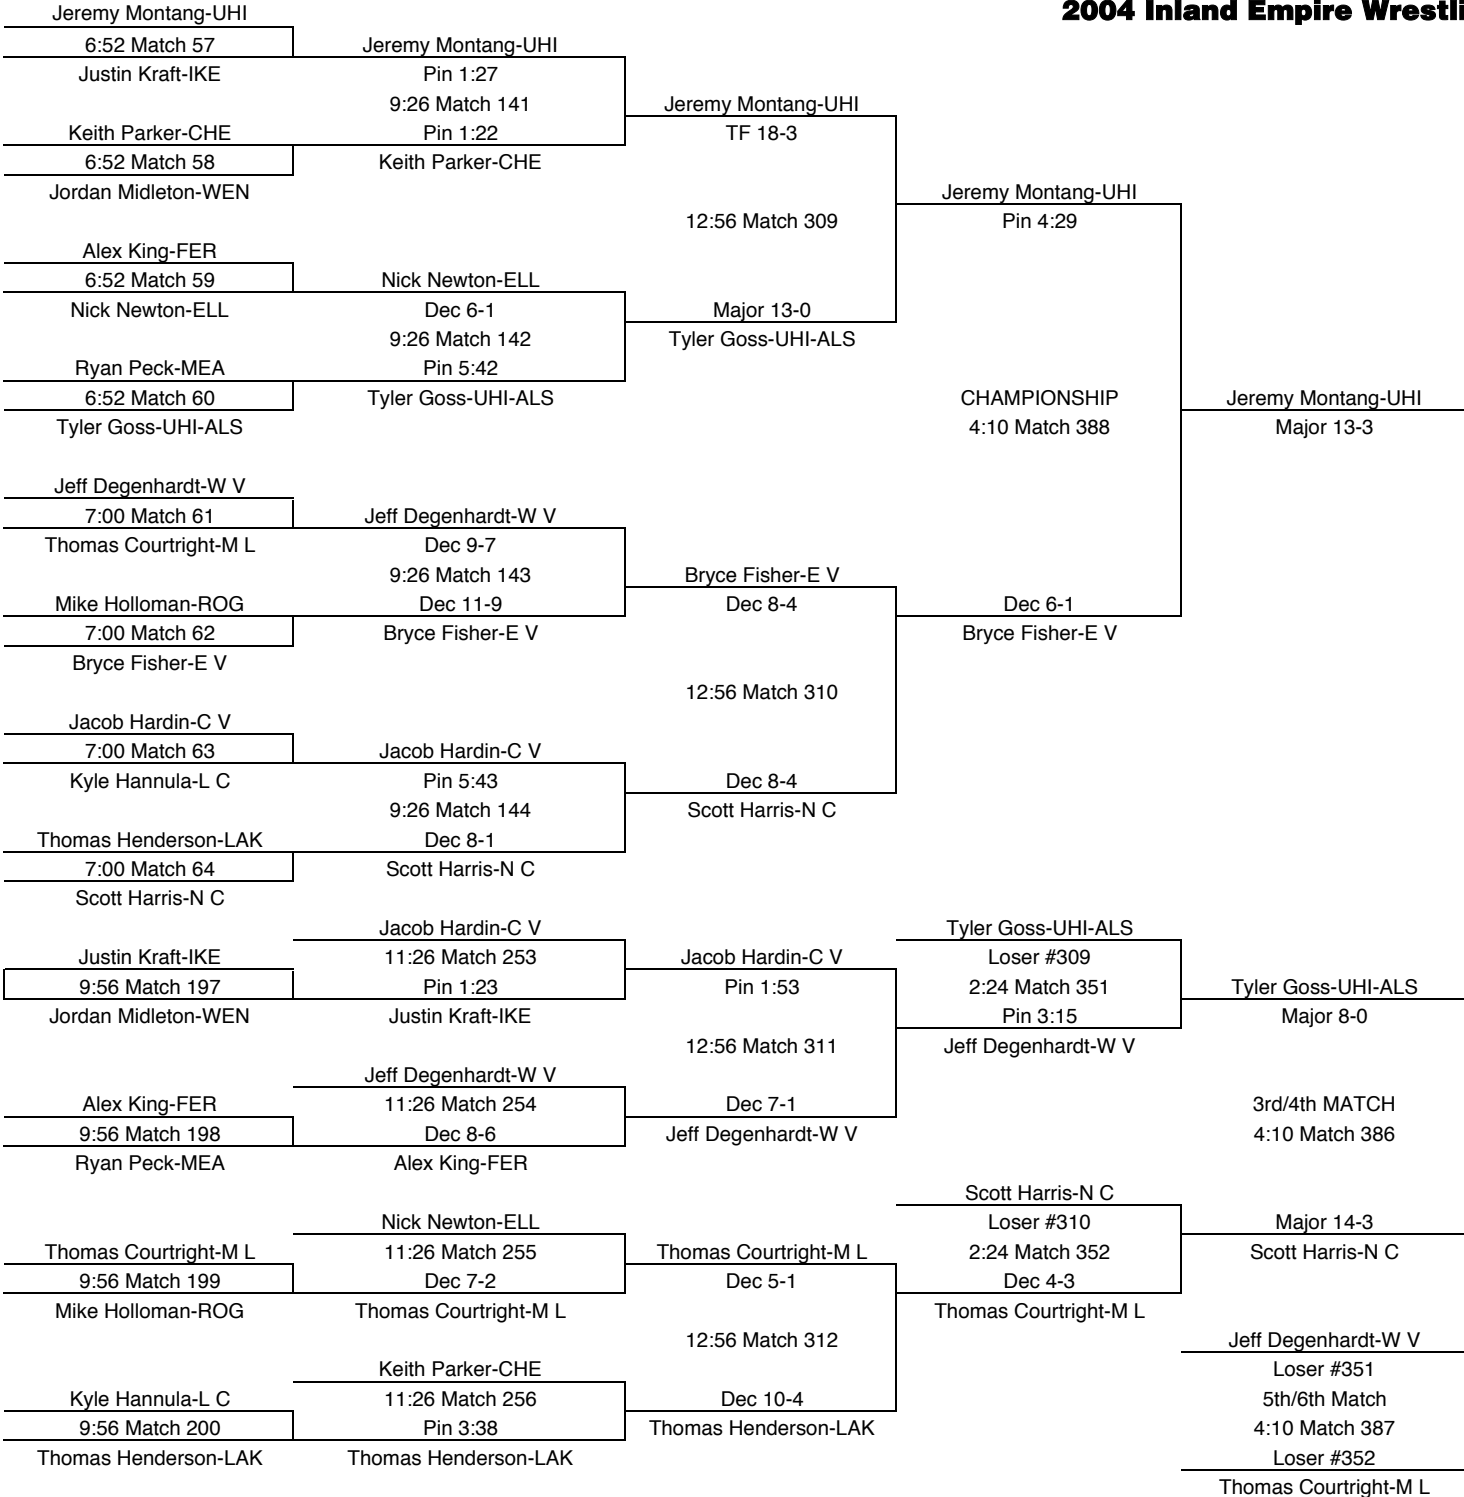

2004 Inland Empire Wrestling Tournament, Central Valley

145

TEAM POINTS-145	
7	C V-Central Valley
0	CDA-Couer d'Alene
4	CHE-Cheney
18	E V-East Valley
2	ELL-Ellensburg
1	FER-Ferris
3	IKE-Eisenhower
0	L C-Lewis & Clark
4	LAK-Lakeland
8	M L-Moses Lake
0	MEA-Mead
13	N C-North Central
0	RIC-Richland
0	ROG-Rogers
28.5	UHI-University
9	W V-West Valley
0	WEN-Wenatchee

FINAL PLACES-145	
1st	Jeremy Montang-UHI
2nd	Bryce Fisher-E V
3rd	Tyler Goss-UHI-ALS
4th	Scott Harris-N C
5th	Thomas Courtright-M L
6th	Jeff Degenhardt-W V