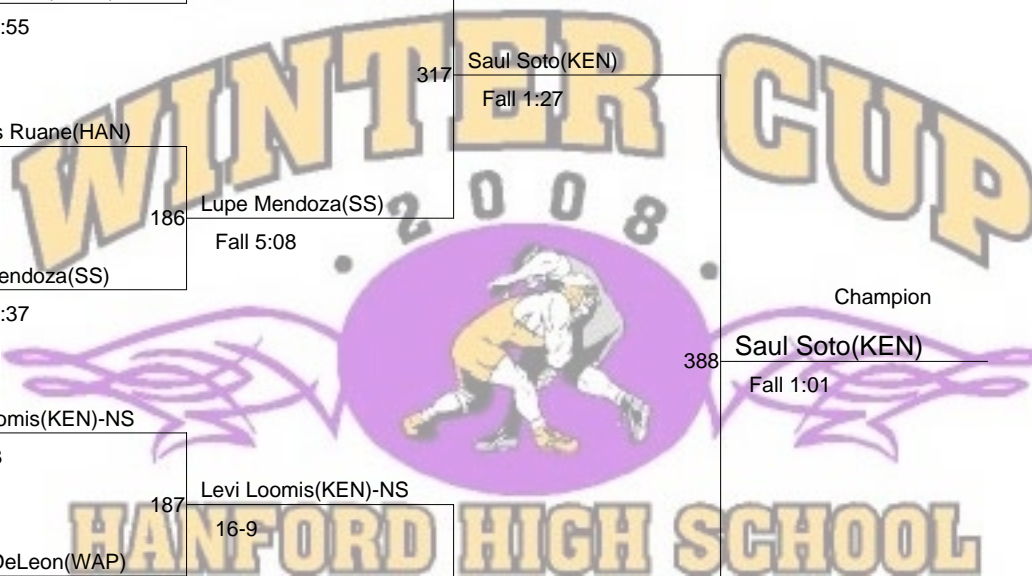

Joey White(RICH) L-79

192

Ernie Gaskill(RIVW)

L-185

264 Ernie Gaskill(RIVW)

Fall 2:38

BYE L-80

Joey White(RICH)

BYE

Hanford's Winter Cup Tournament

Weight Class : 171

Hanford's Winter Cup Tournament

Weight Class : 189

Hanford's Winter Cup Tournament

Weight Class : 215

Brady Simpson{Richland}