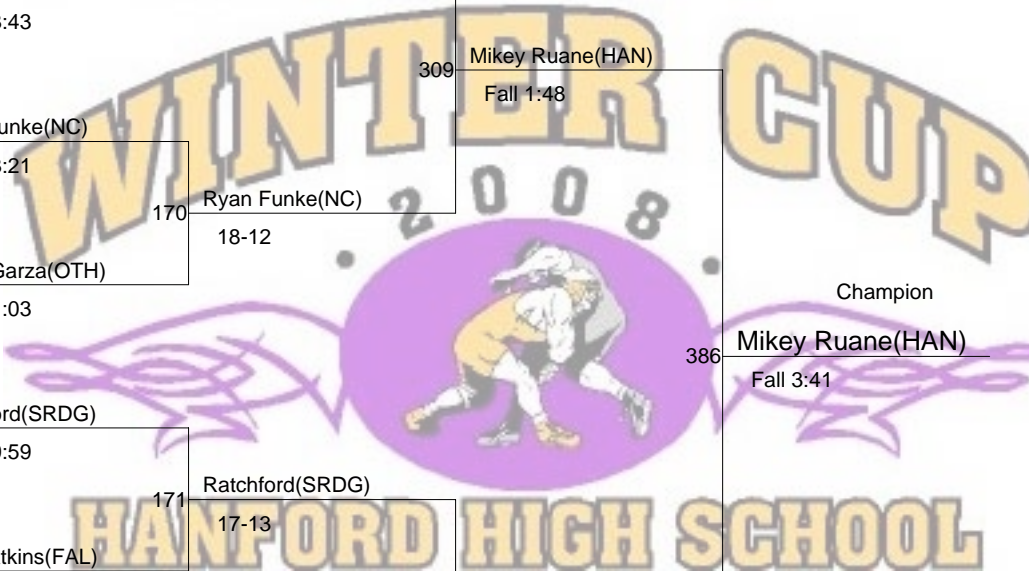

Third/Fifth

Ryan Funke(NC)

Fall 4:47

Third/Fifth

Leroy Rodelo(SS)

Inj. Def

1. Mikey Ruane(HAN)
2. Efren Ramos(GRD)
3. Ryan Funke(NC)
3. Leroy Rodelo(SS)
5. Sam Cooke(KAM)
5. Chase Ratchford(SRDG)

Hanford's Winter Cup Tournament

Weight Class : 152

Hanford's Winter Cup Tournament

Weight Class : 160

Saul Soto{Kennewick}

BYE 73

Saul Soto(KEN)

BYE
185

Saul Soto(KEN)