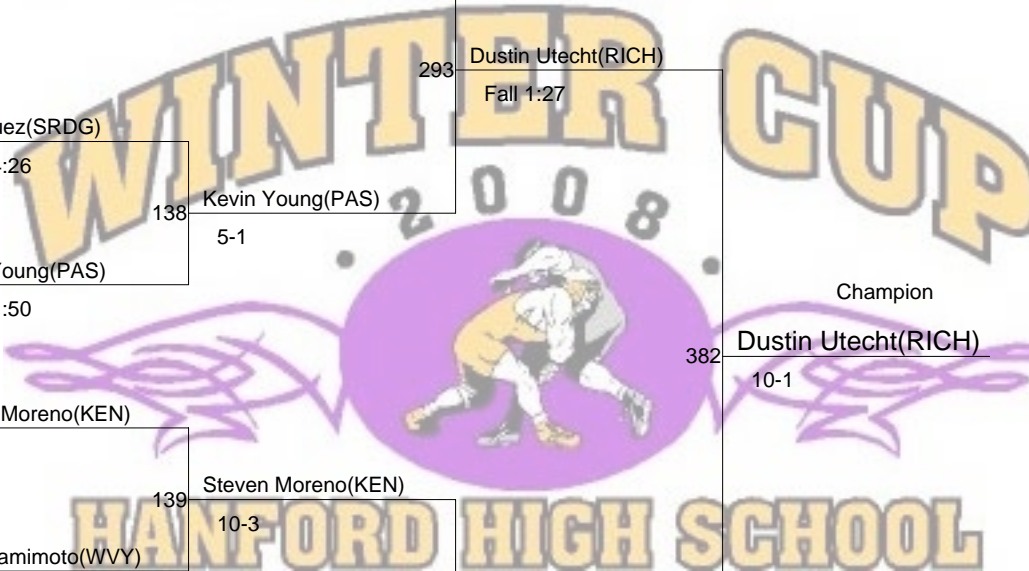

Hanford's Winter Cup Tournament

Weight Class : 125

1. Dustin Utecht(RICH)
2. Matt Jordan(OTH)
3. Ross Kamimoto(WVY)
3. Steven Moreno(KEN)
5. Kevin Young(PAS)
5. Robert Rodriguez(SRDG)