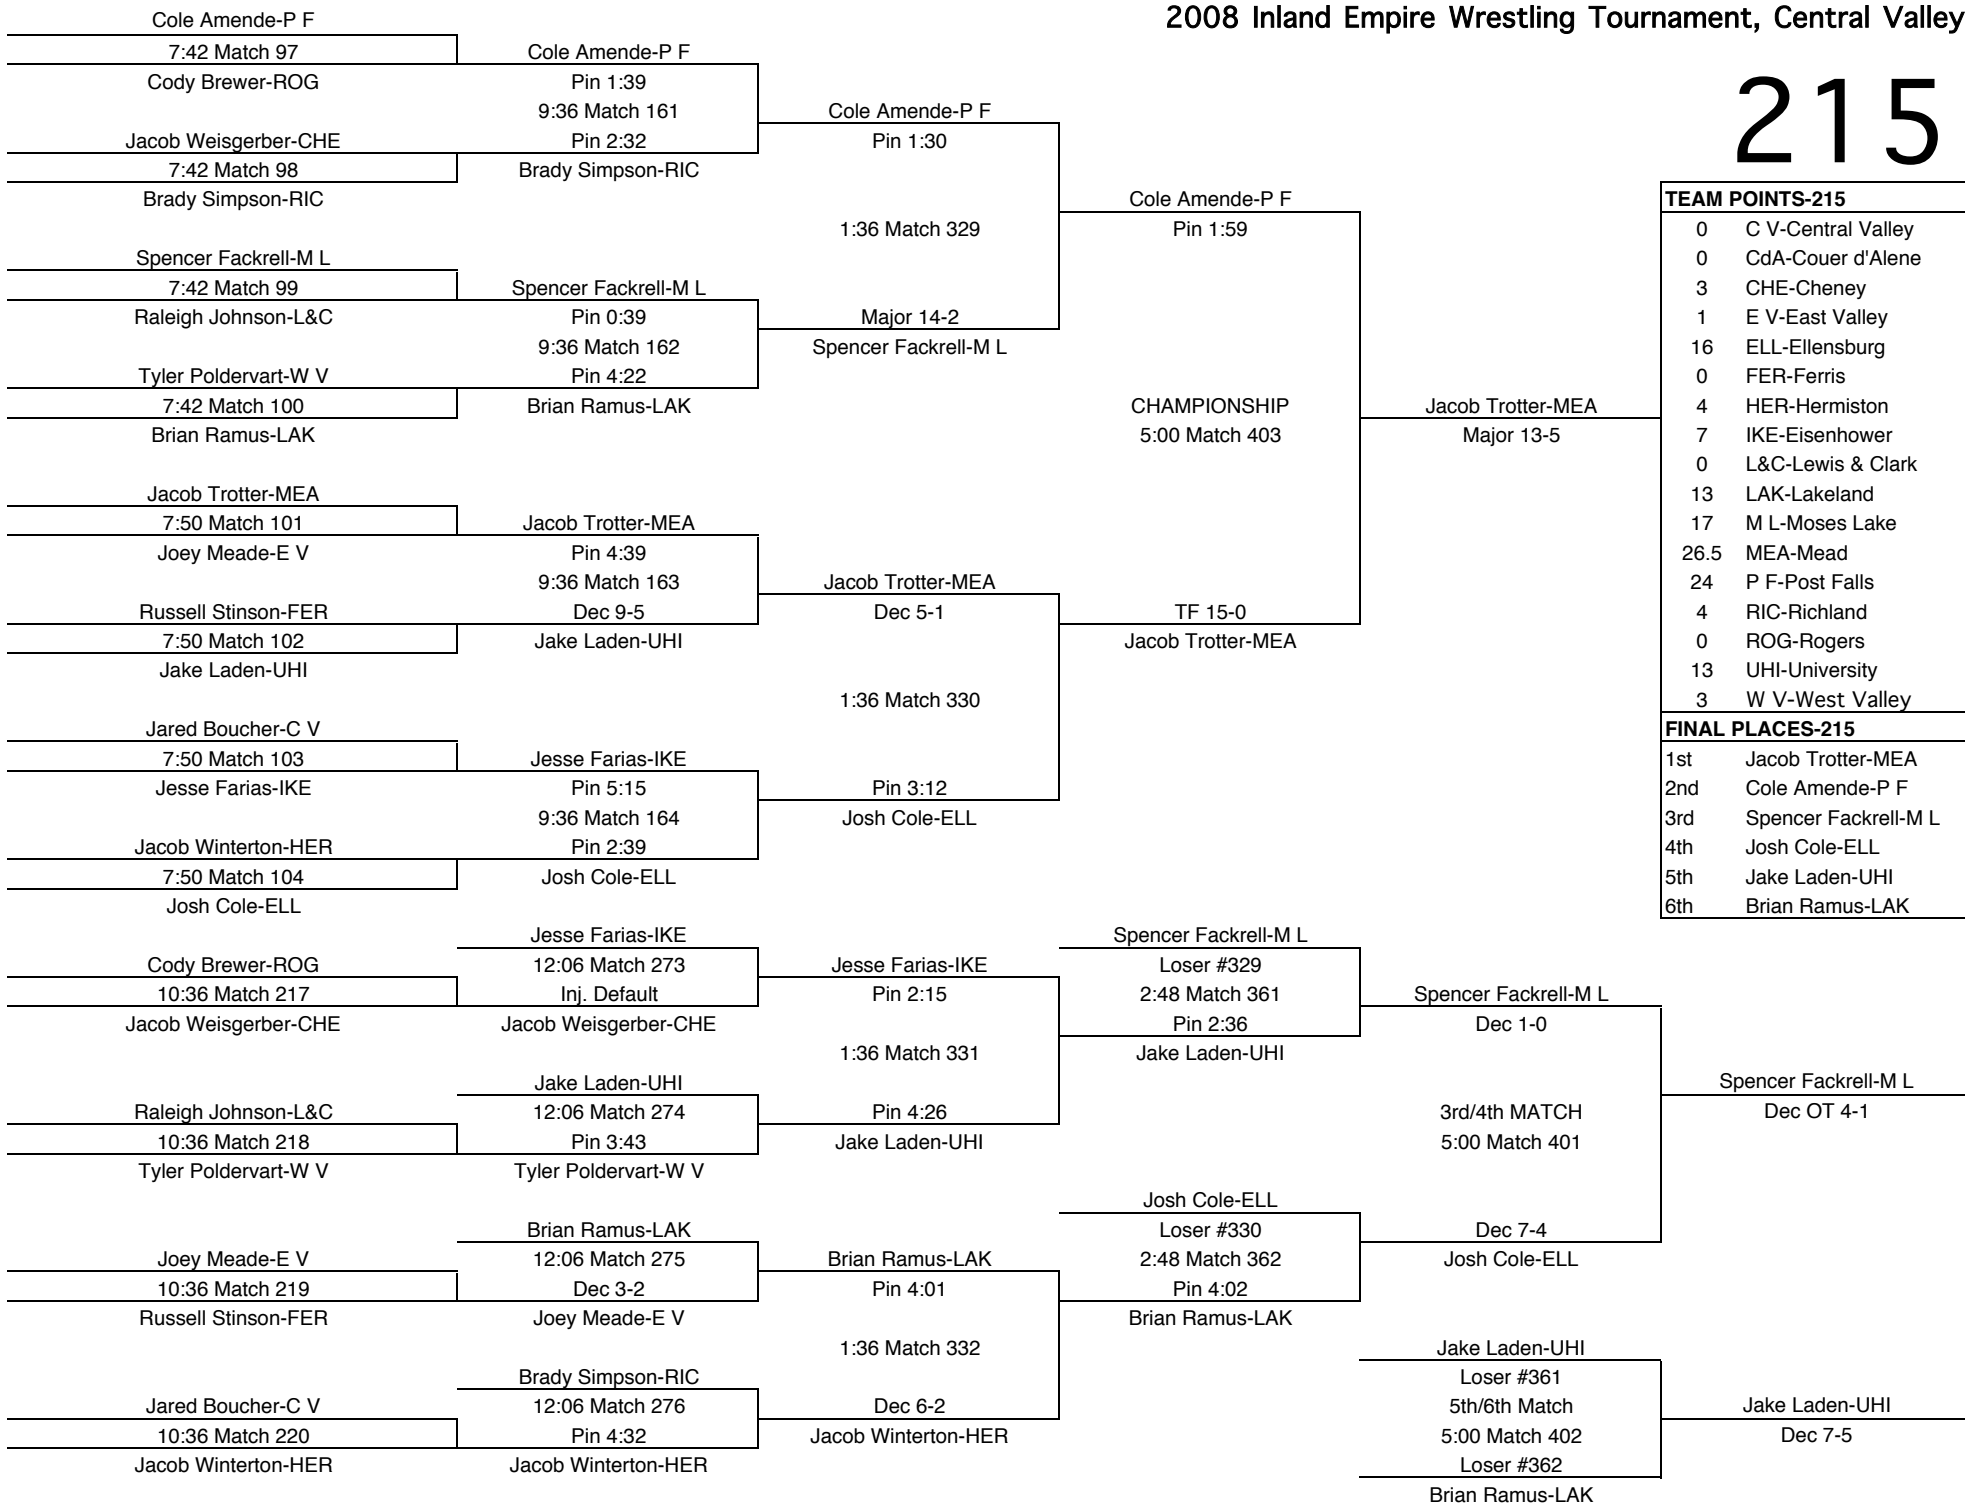

2008 Inland Empire Wrestling Tournament, Central Valley

215

TEAM POINTS-215	
0	C V-Central Valley
0	CdA-Couer d'Alene
3	CHE-Cheney
1	E V-East Valley
16	ELL-Ellensburg
0	FER-Ferris
4	HER-Hermiston
7	IKE-Eisenhower
0	L&C-Lewis & Clark
13	LAK-Lakeland
17	M L-Moses Lake
26.5	MEA-Mead
24	P F-Post Falls
4	RIC-Richland
0	ROG-Rogers
13	UHI-University
3	W V-West Valley
FINAL PLACES-215	
1st	Jacob Trotter-MEA
2nd	Cole Amende-P F
3rd	Spencer Fackrell-M L
4th	Josh Cole-ELL
5th	Jake Laden-UHI
6th	Brian Ramus-LAK