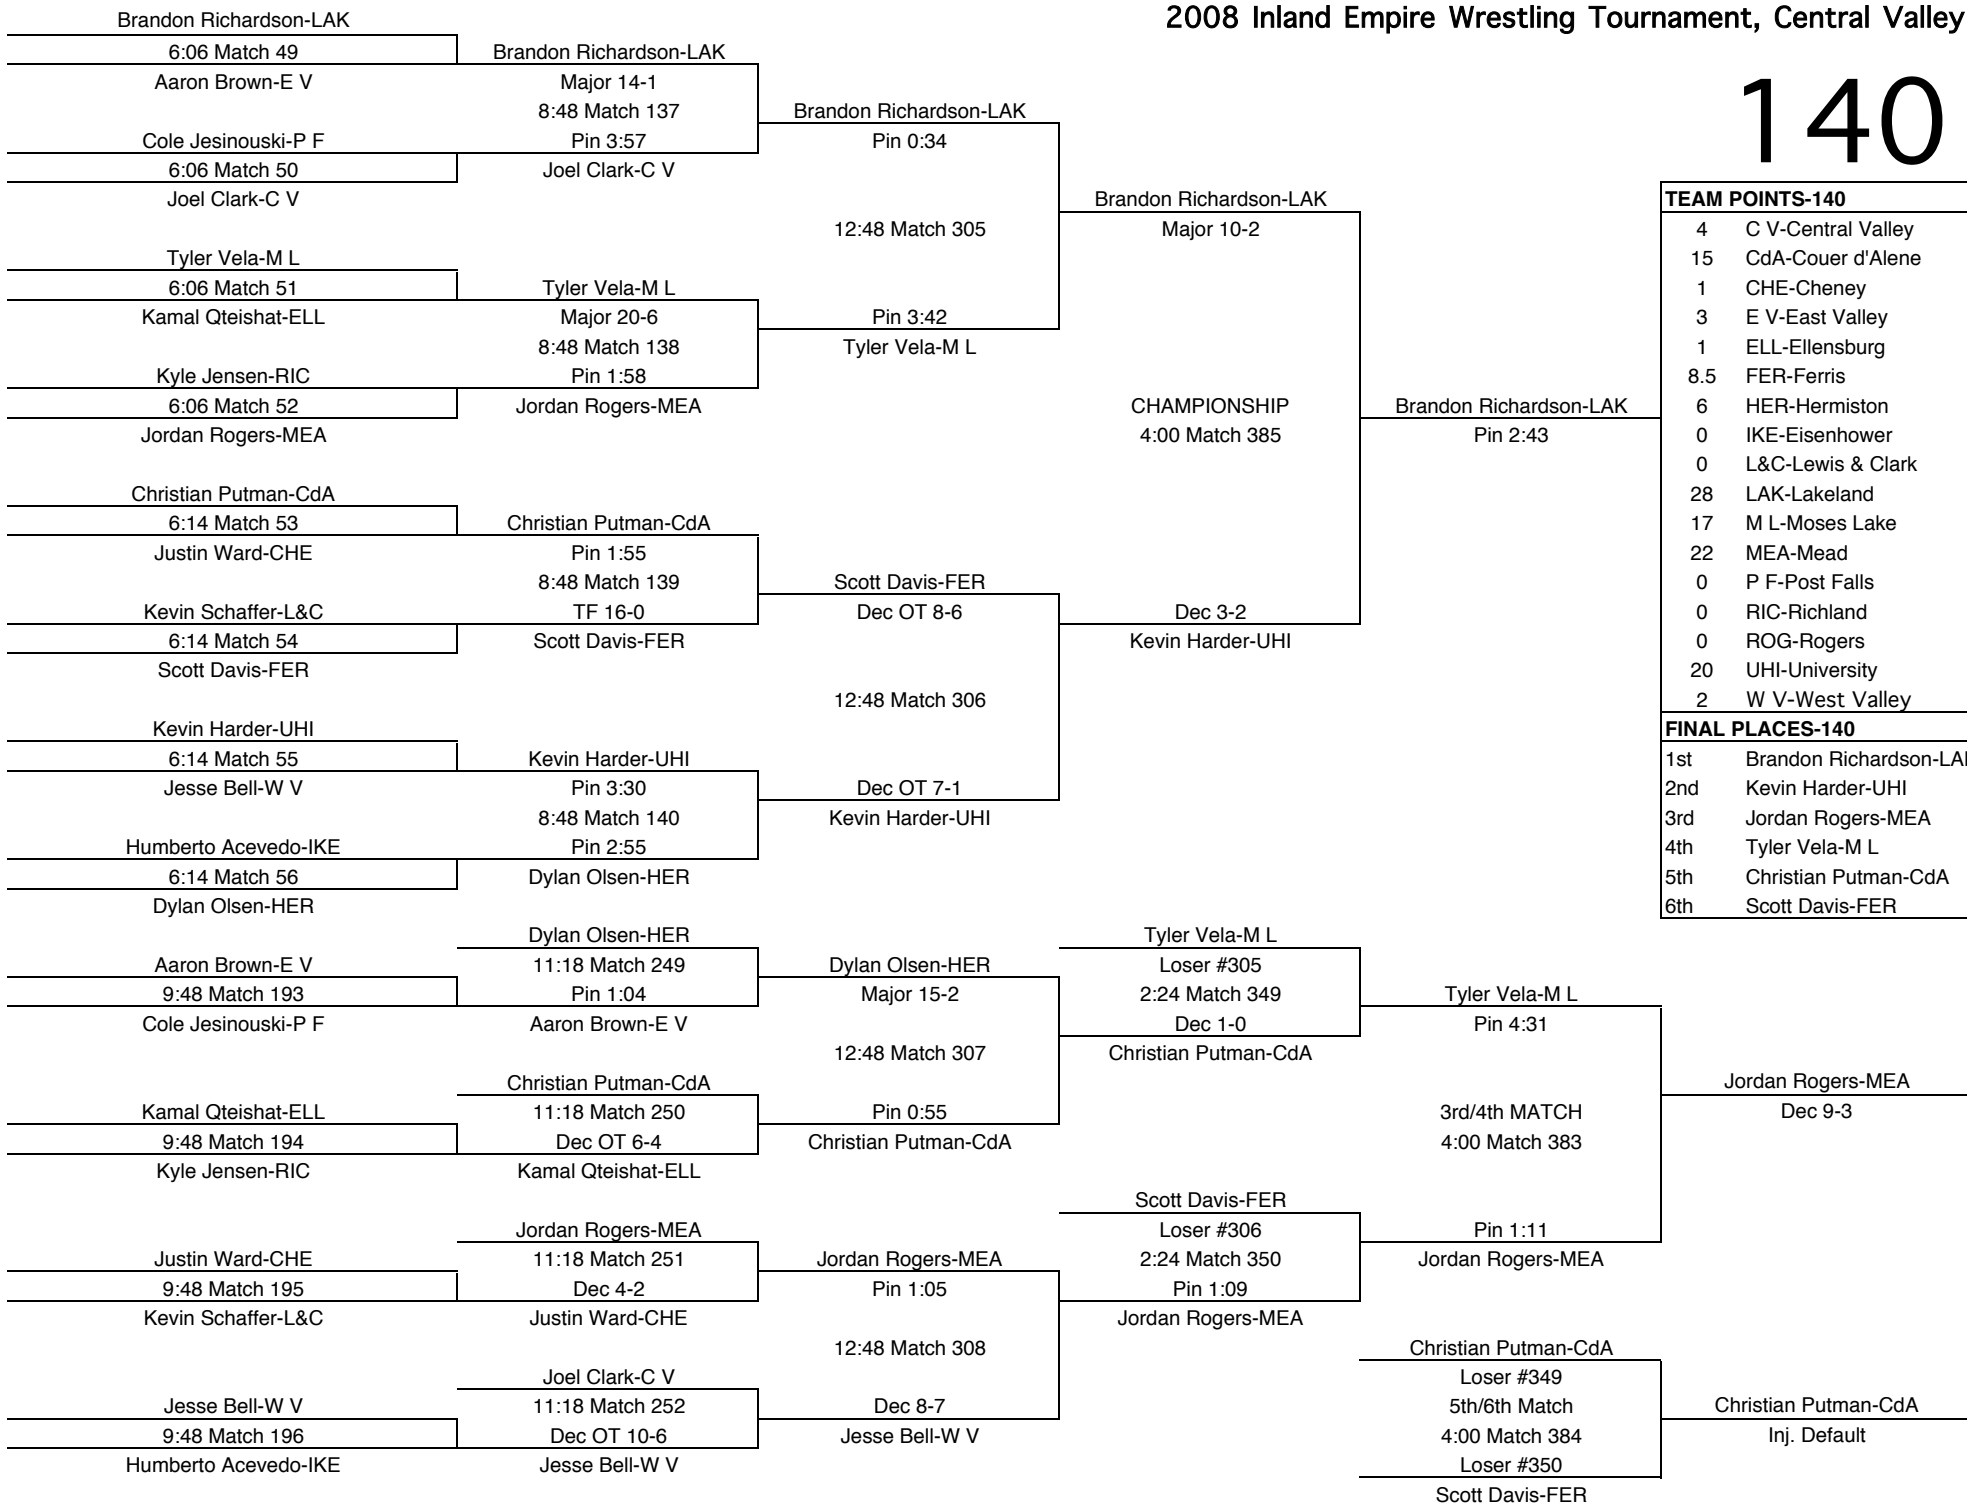

2008 Inland Empire Wrestling Tournament, Central Valley

140