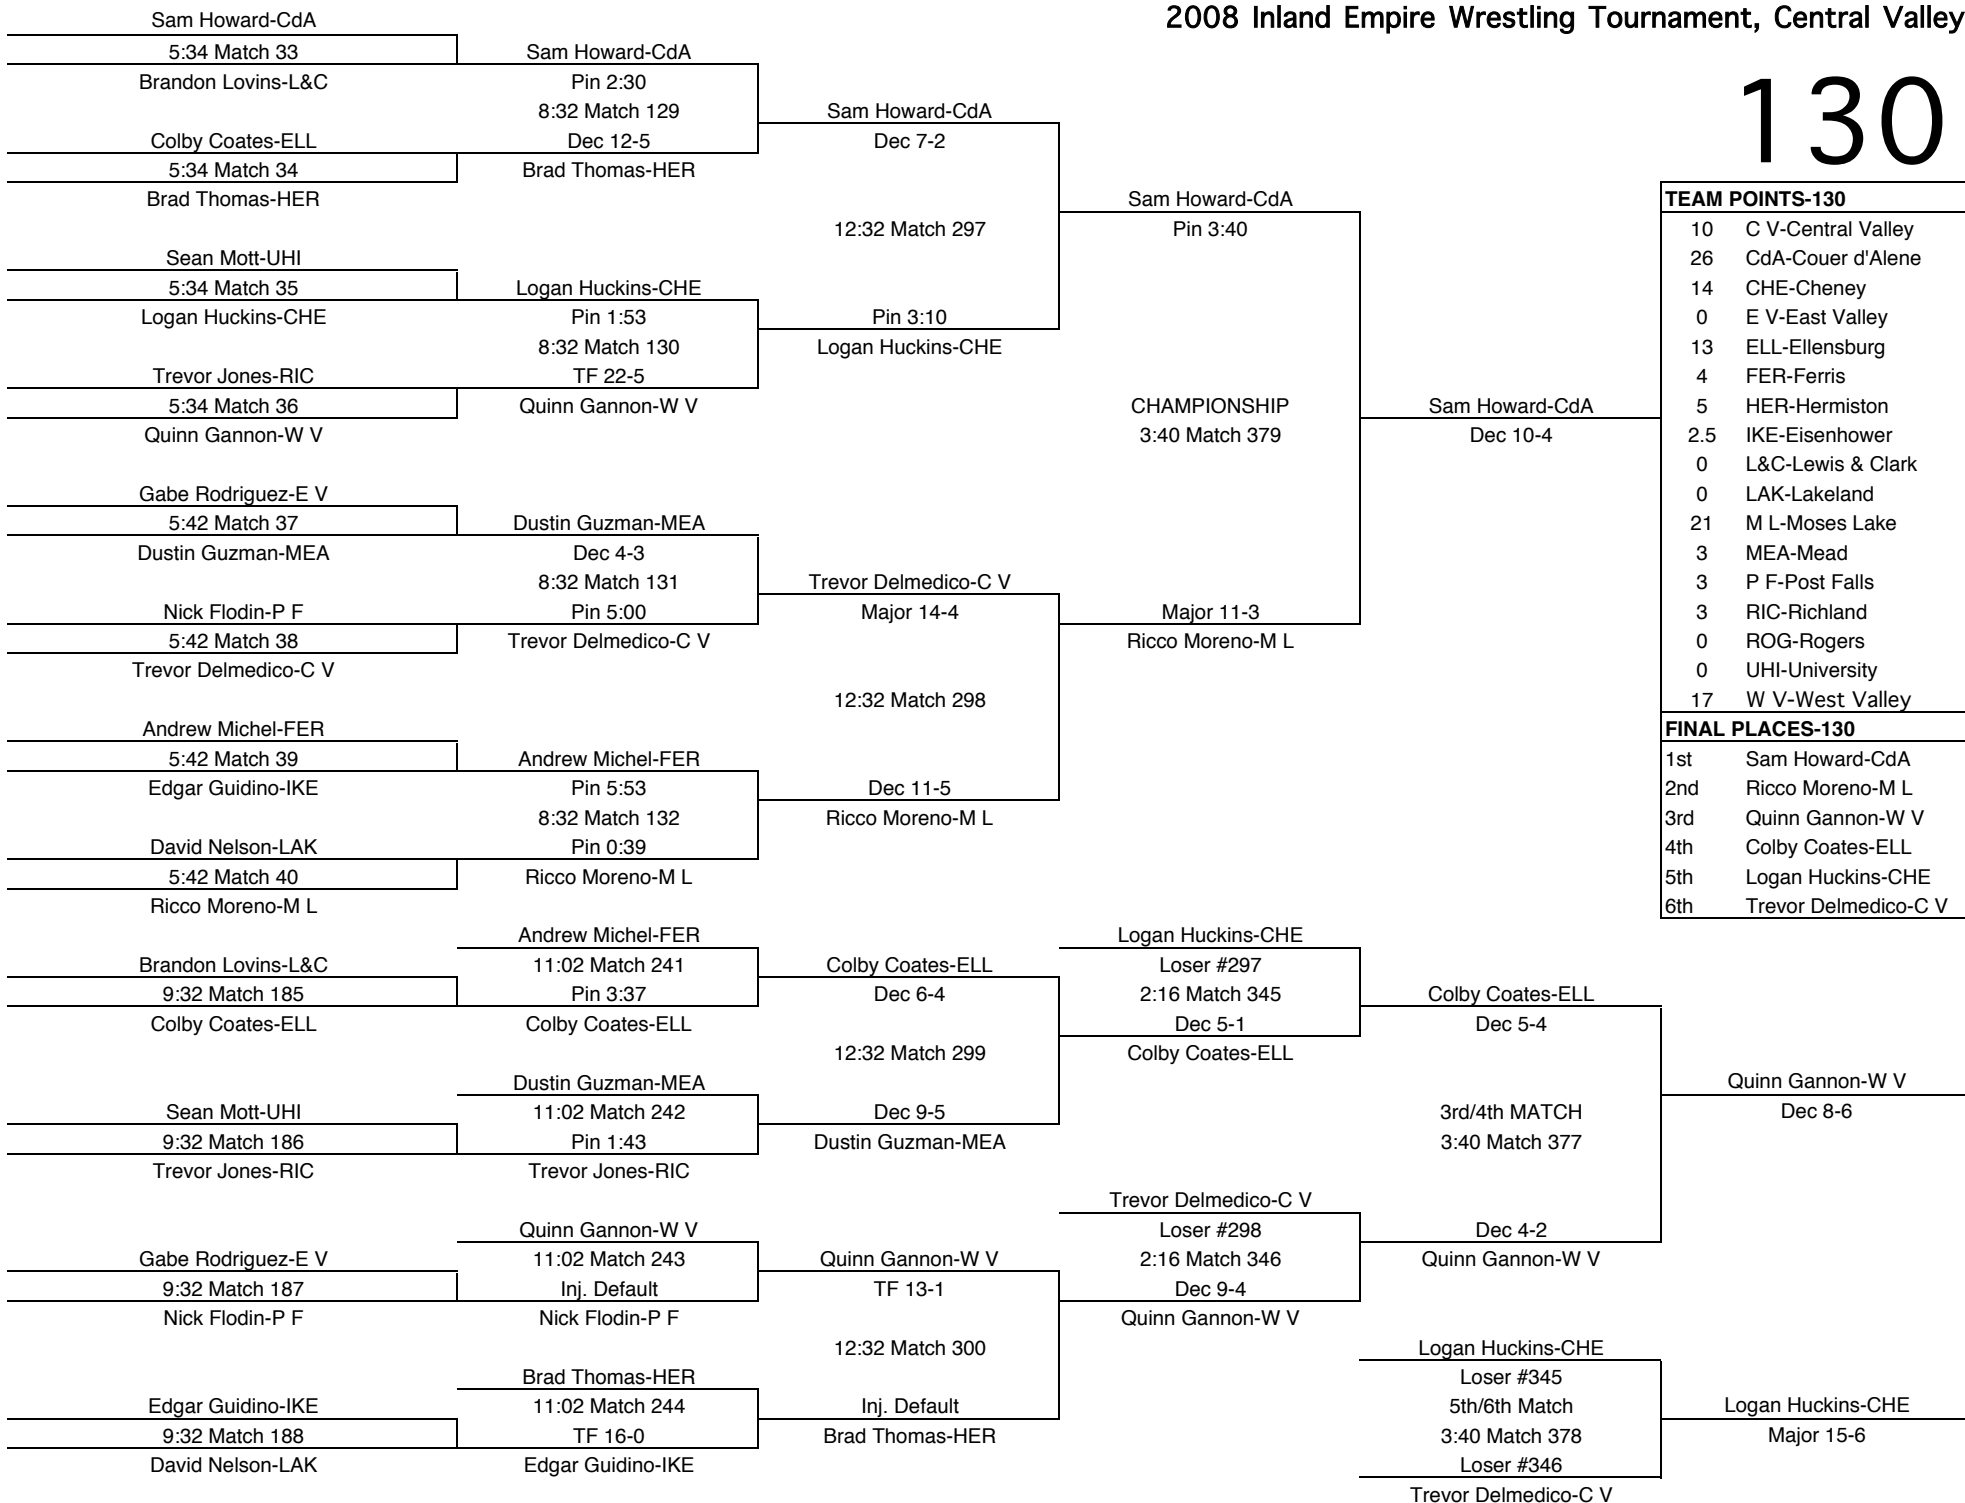

2008 Inland Empire Wrestling Tournament, Central Valley

130

TEAM POINTS-130	
10	C V-Central Valley
26	CdA-Couer d'Alene
14	CHE-Cheney
0	E V-East Valley
13	ELL-Ellensburg
4	FER-Ferris
5	HER-Hermiston
2.5	IKE-Eisenhower
0	L&C-Lewis & Clark
0	LAK-Lakeland
21	M L-Moses Lake
3	MEA-Mead
3	P F-Post Falls
3	RIC-Richland
0	ROG-Rogers
0	UHI-University
17	W V-West Valley

FINAL PLACES-130	
1st	Sam Howard-CdA
2nd	Ricco Moreno-M L
3rd	Quinn Gannon-W V
4th	Colby Coates-ELL
5th	Logan Huckins-CHE
6th	Trevor Delmedico-C V