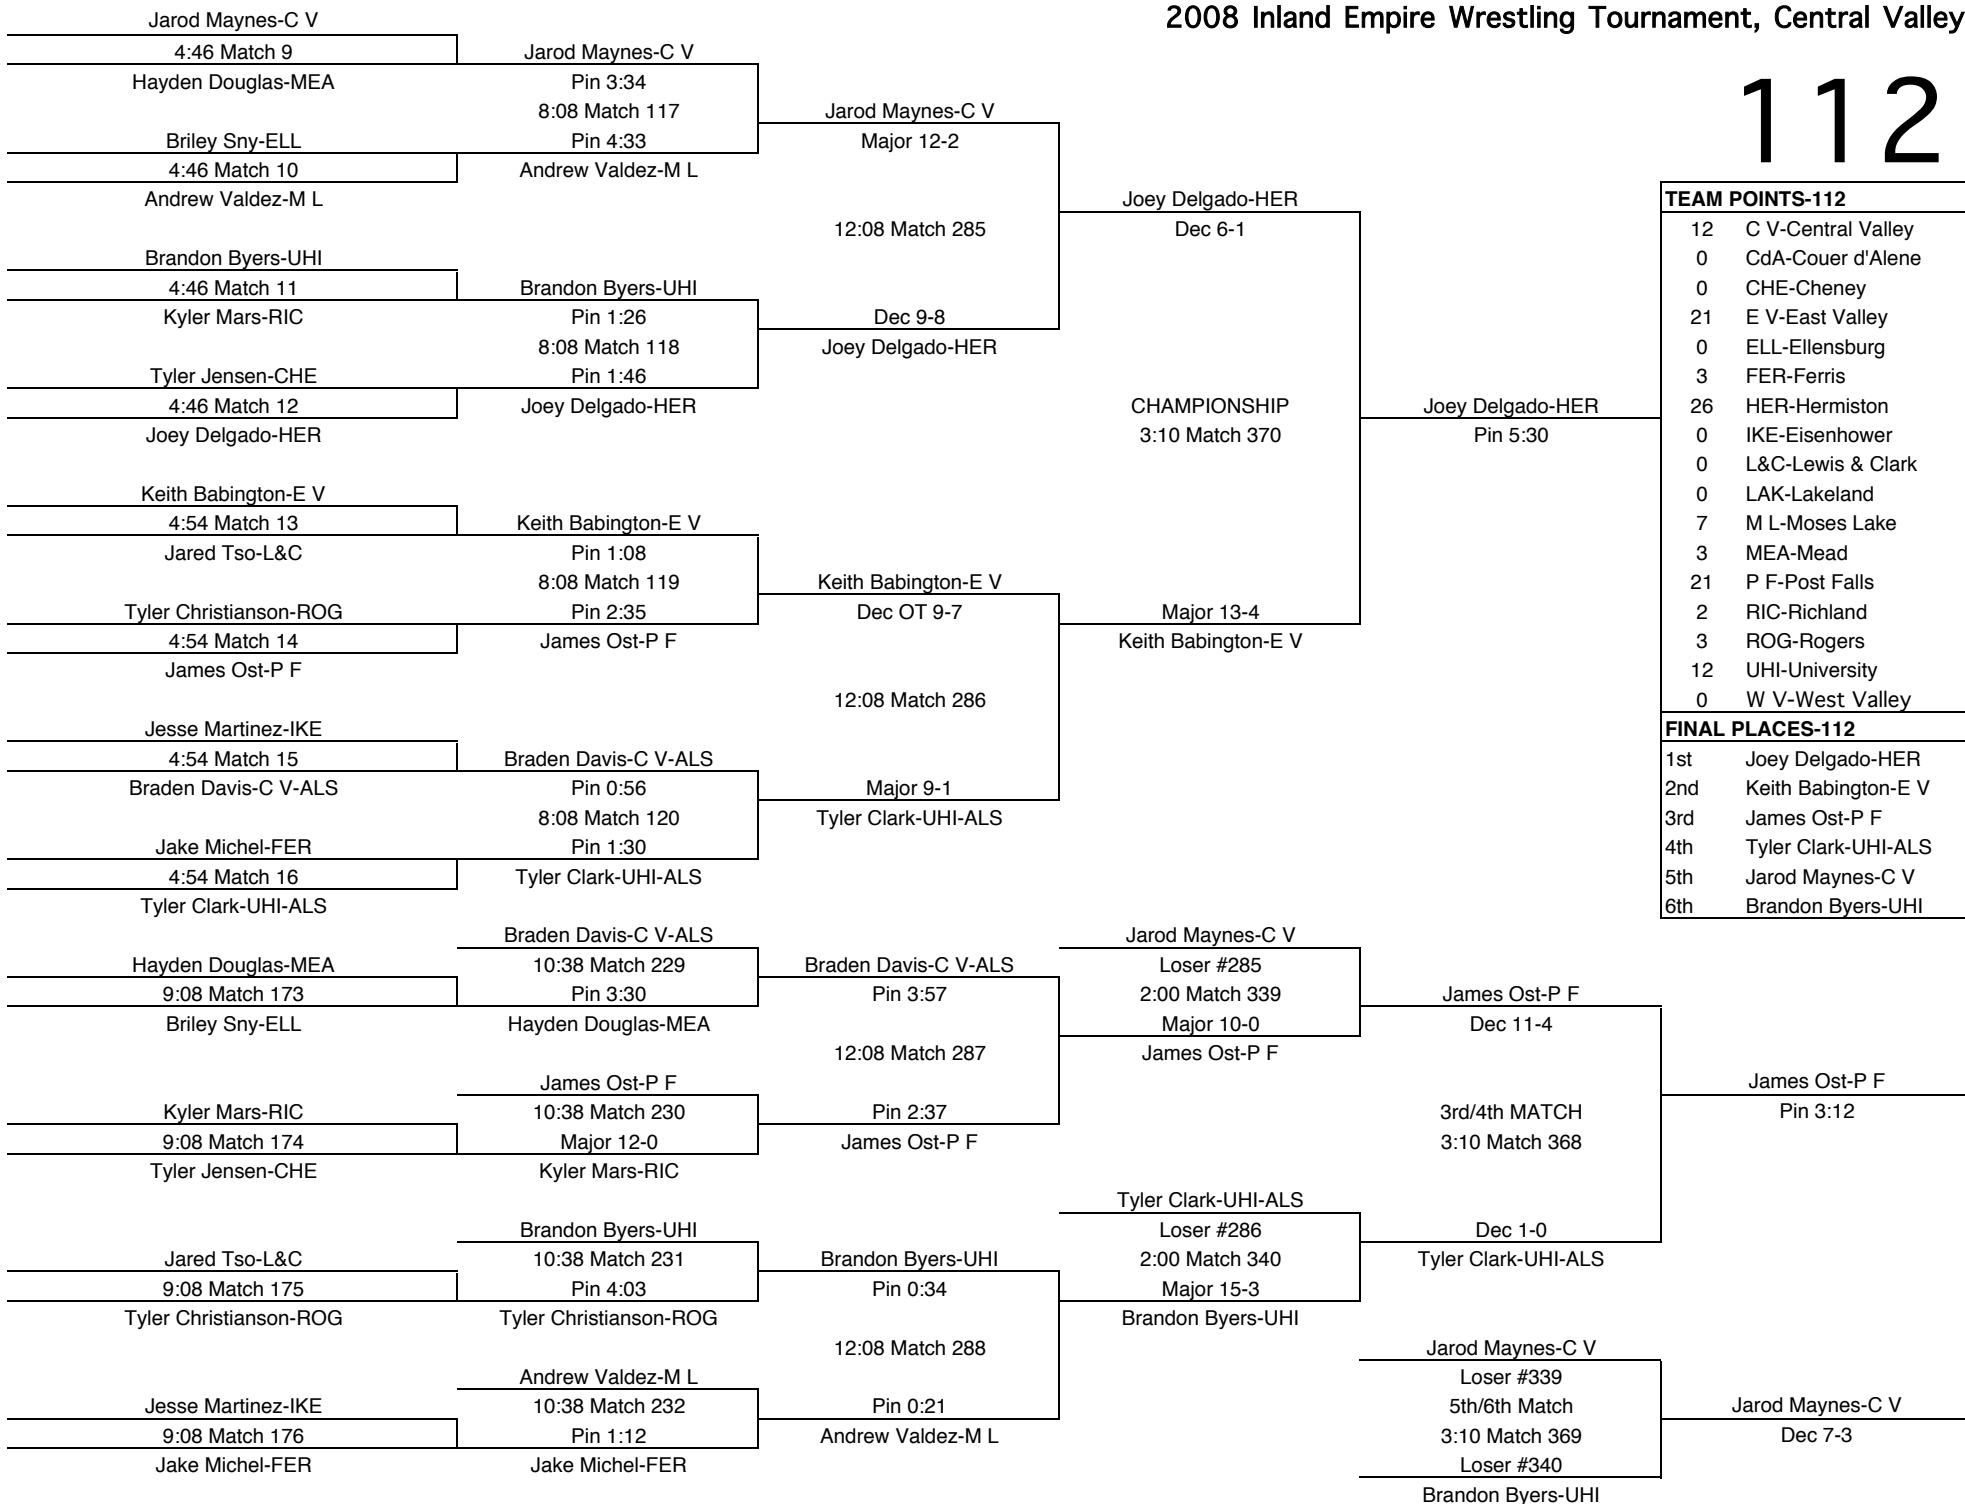

2008 Inland Empire Wrestling Tournament, Central Valley

112