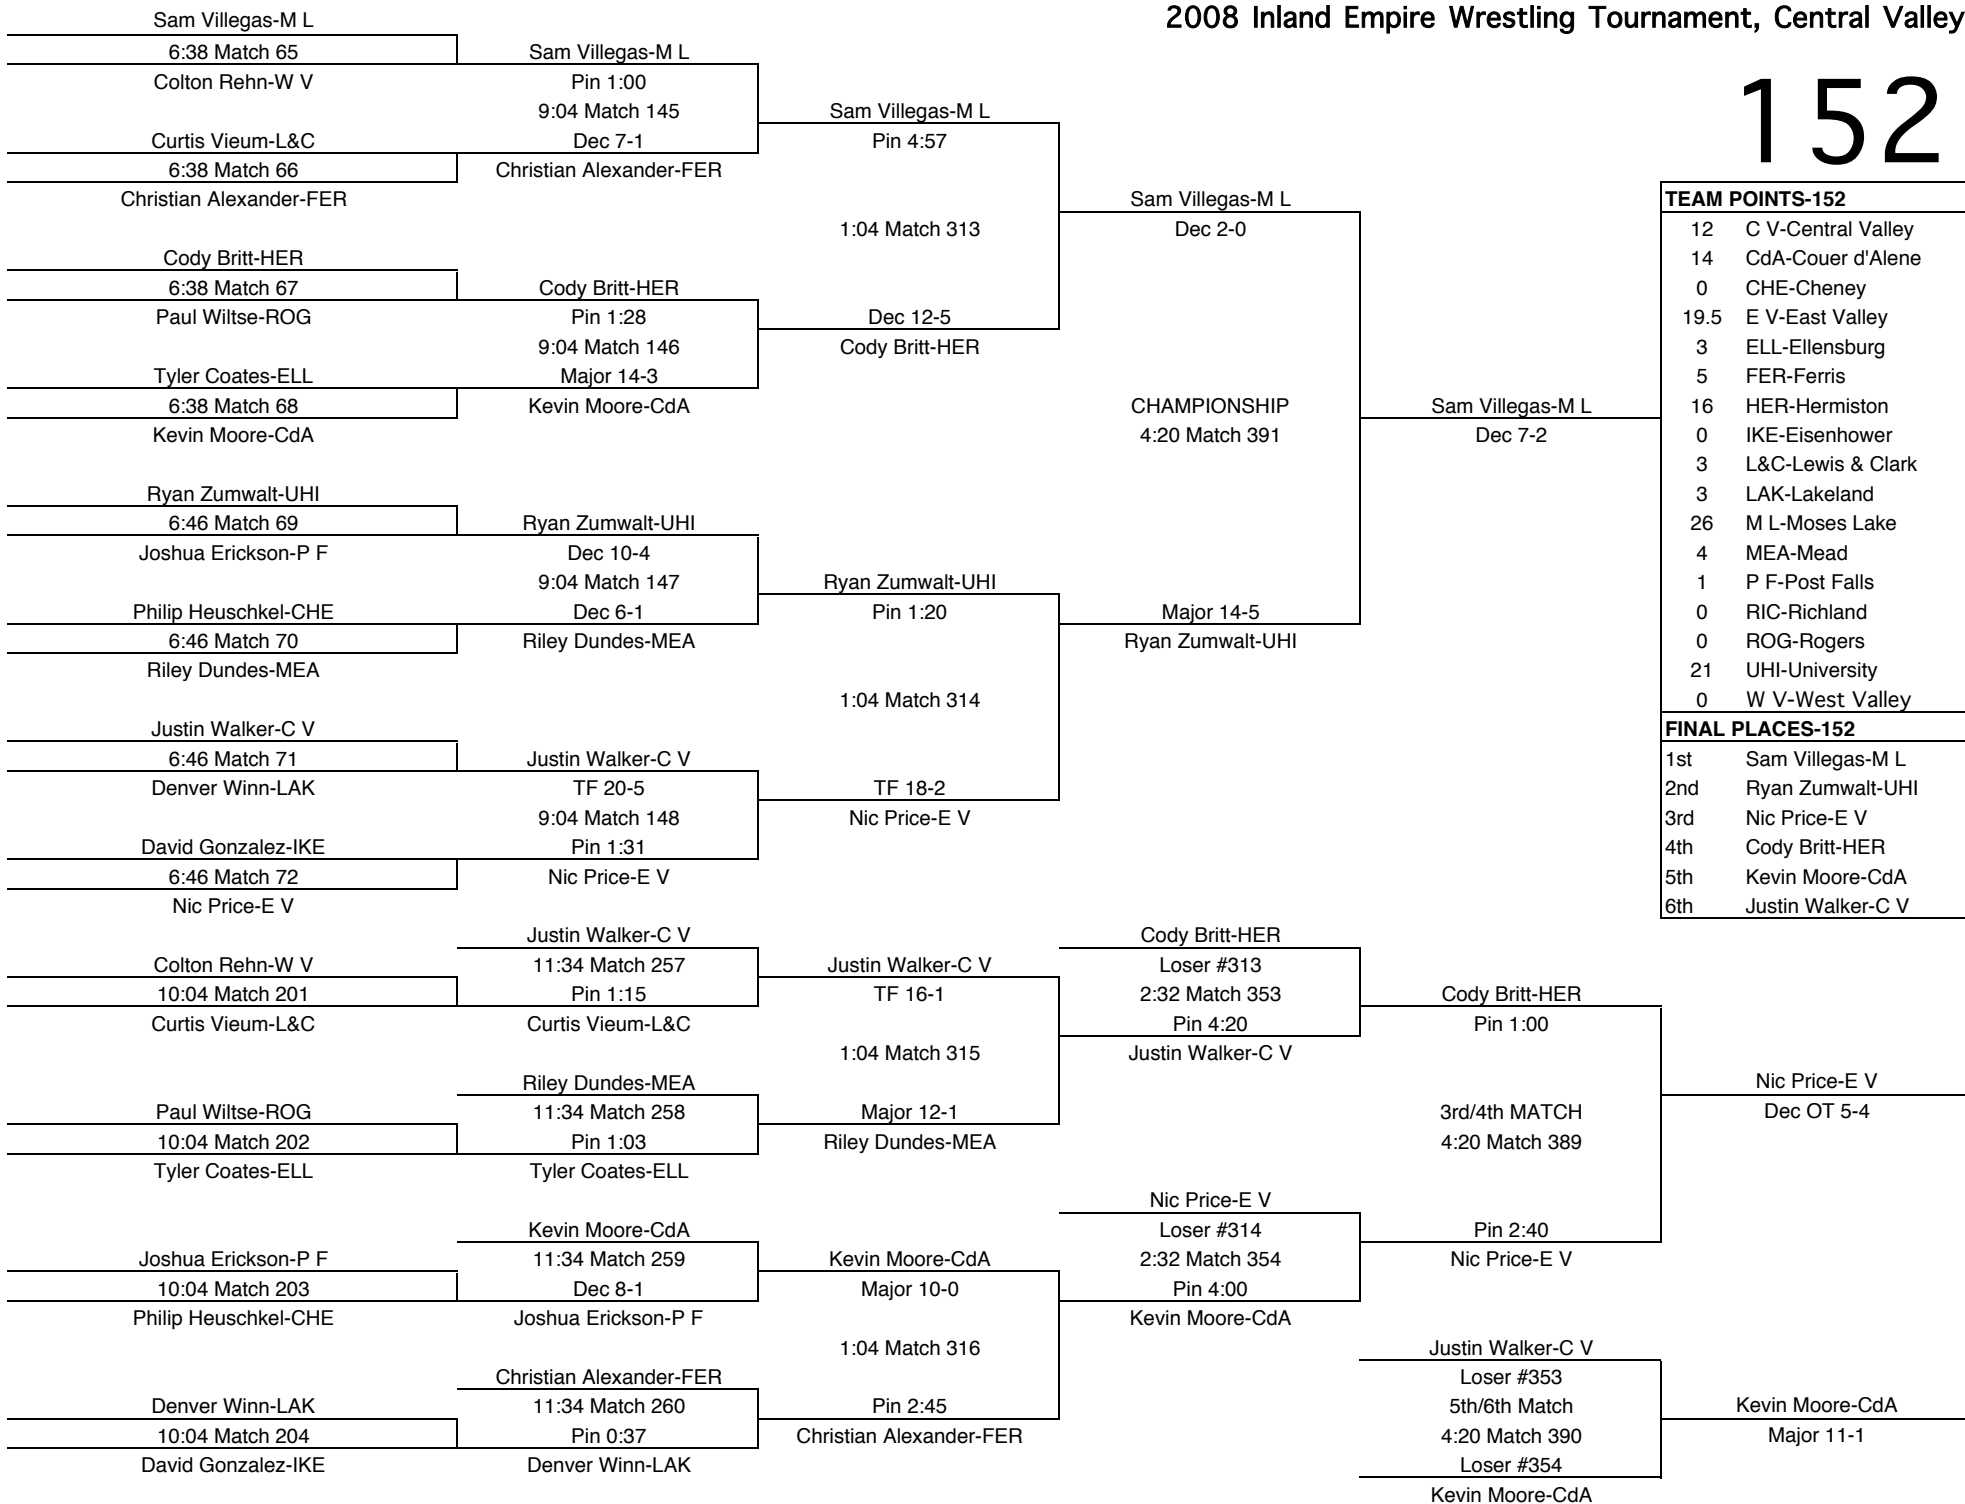

2008 Inland Empire Wrestling Tournament, Central Valley

152

TEAM POINTS-152	
12	C V-Central Valley
14	CdA-Couer d'Alene
0	CHE-Cheney
19.5	E V-East Valley
3	ELL-Ellensburg
5	FER-Ferris
16	HER-Hermiston
0	IKE-Eisenhower
3	L&C-Lewis & Clark
3	LAK-Lakeland
26	M L-Moses Lake
4	MEA-Mead
1	P F-Post Falls
0	RIC-Richland
0	ROG-Rogers
21	UHI-University
0	W V-West Valley

FINAL PLACES-152	
1st	Sam Villegas-M L
2nd	Ryan Zumwalt-UHI
3rd	Nic Price-E V
4th	Cody Britt-HER
5th	Kevin Moore-CdA
6th	Justin Walker-C V