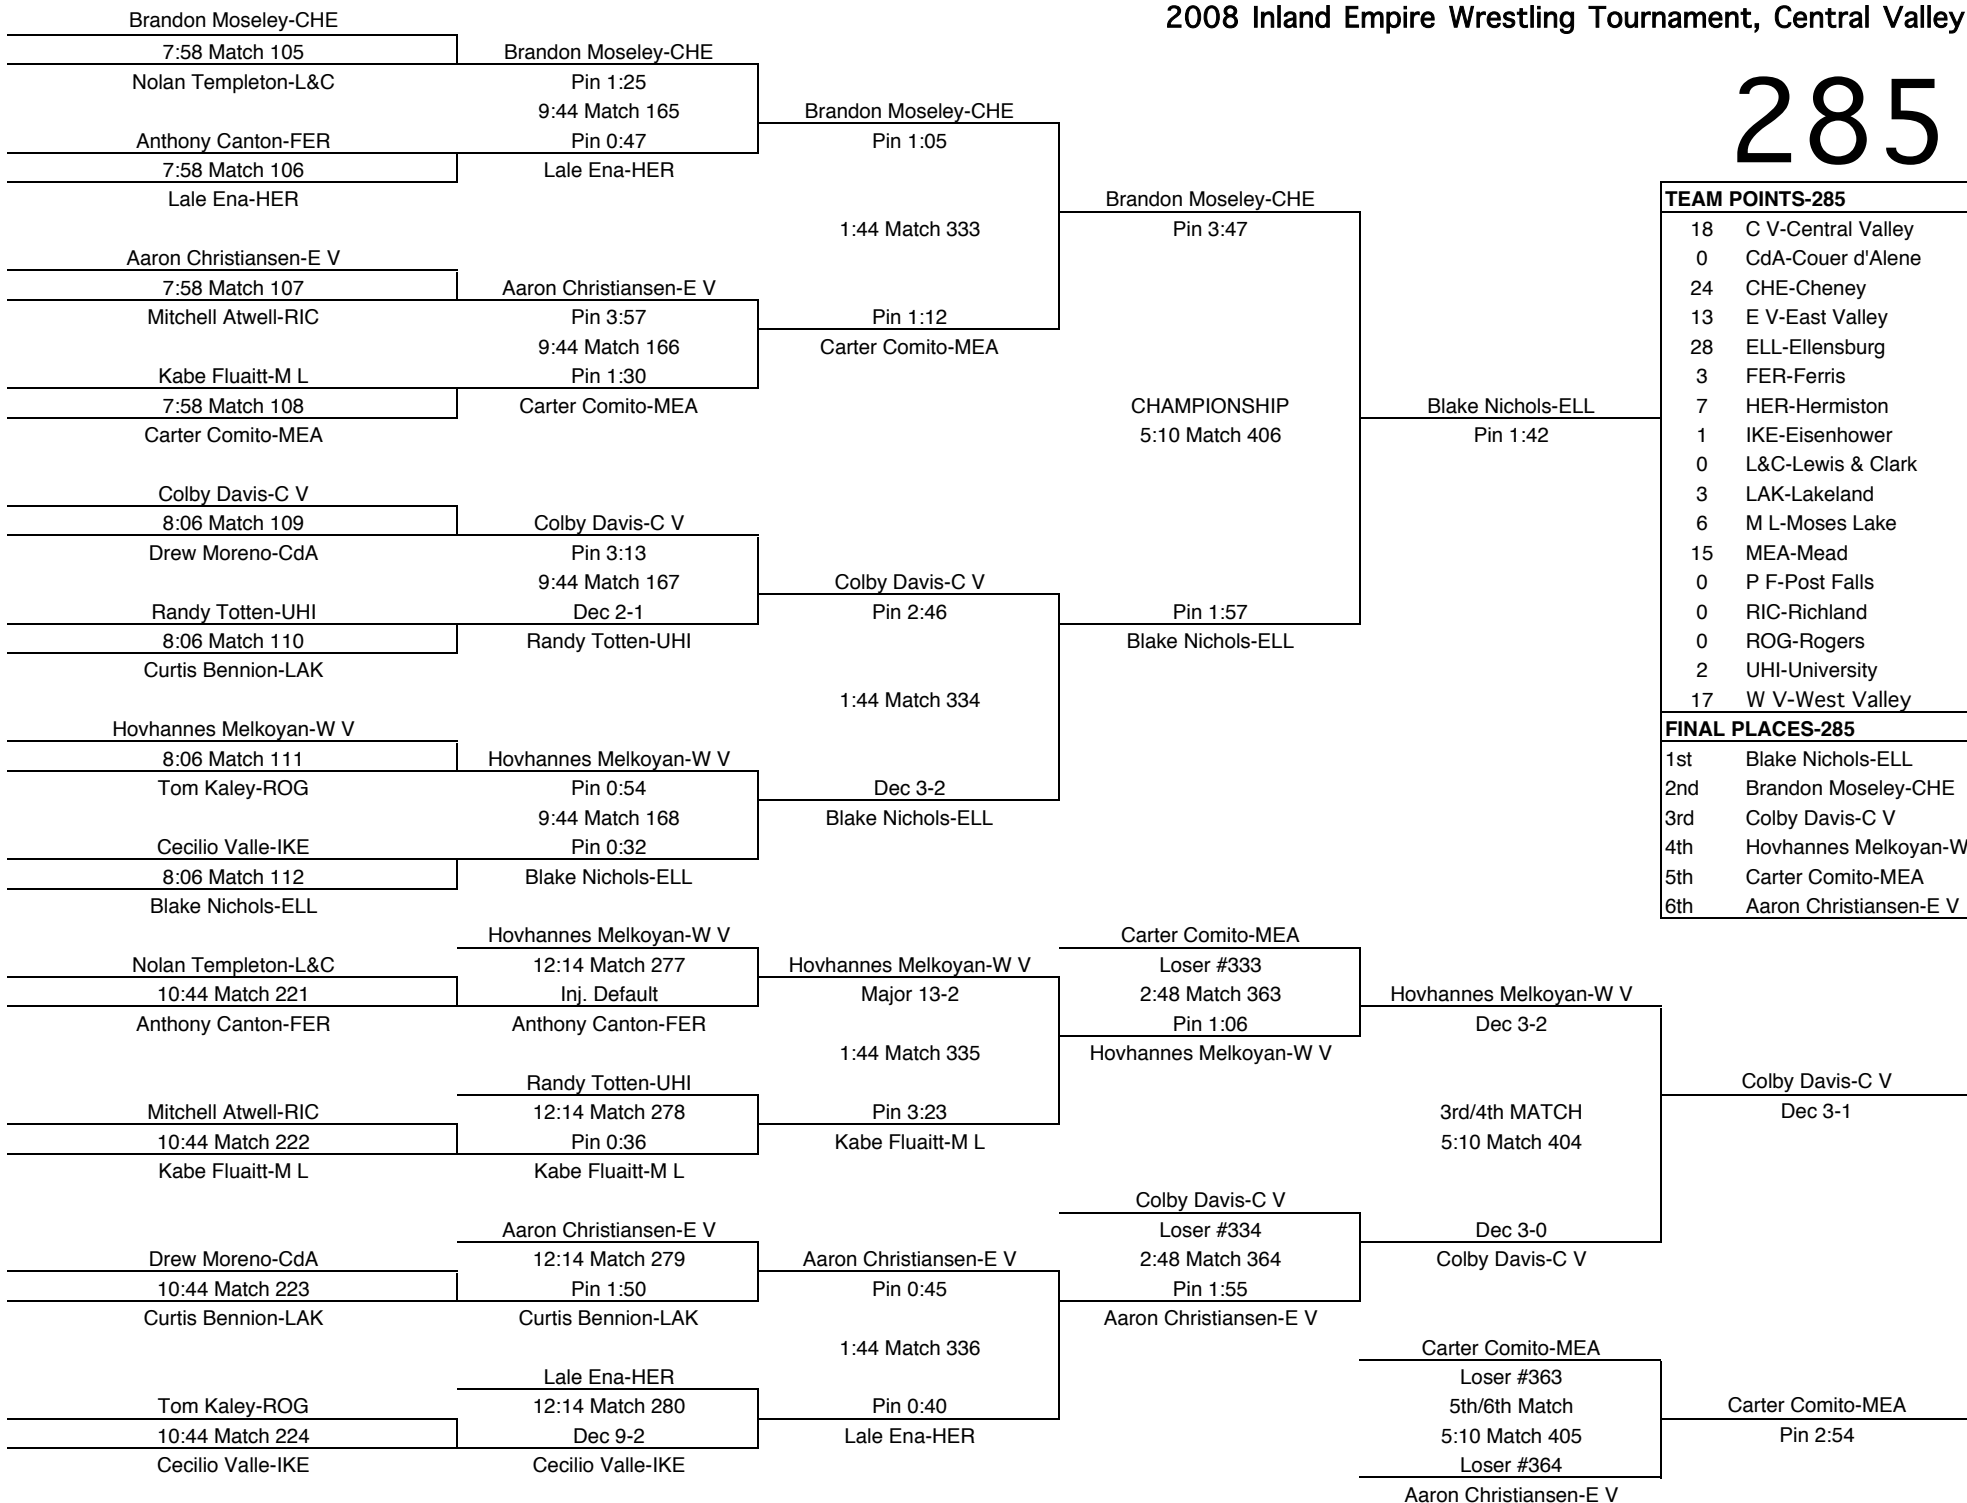

2008 Inland Empire Wrestling Tournament, Central Valley

285

TEAM POINTS-285	
18	C V-Central Valley
0	CdA-Couer d'Alene
24	CHE-Cheney
13	E V-East Valley
28	ELL-Ellensburg
3	FER-Ferris
7	HER-Hermiston
1	IKE-Eisenhower
0	L&C-Lewis & Clark
3	LAK-Lakeland
6	M L-Moses Lake
15	MEA-Mead
0	P F-Post Falls
0	RIC-Richland
0	ROG-Rogers
2	UHI-University
17	W V-West Valley

FINAL PLACES-285	
1st	Blake Nichols-ELL
2nd	Brandon Moseley-CHE
3rd	Colby Davis-C V
4th	Hovhannes Melkoyan-W V
5th	Carter Comito-MEA
6th	Aaron Christiansen-E V