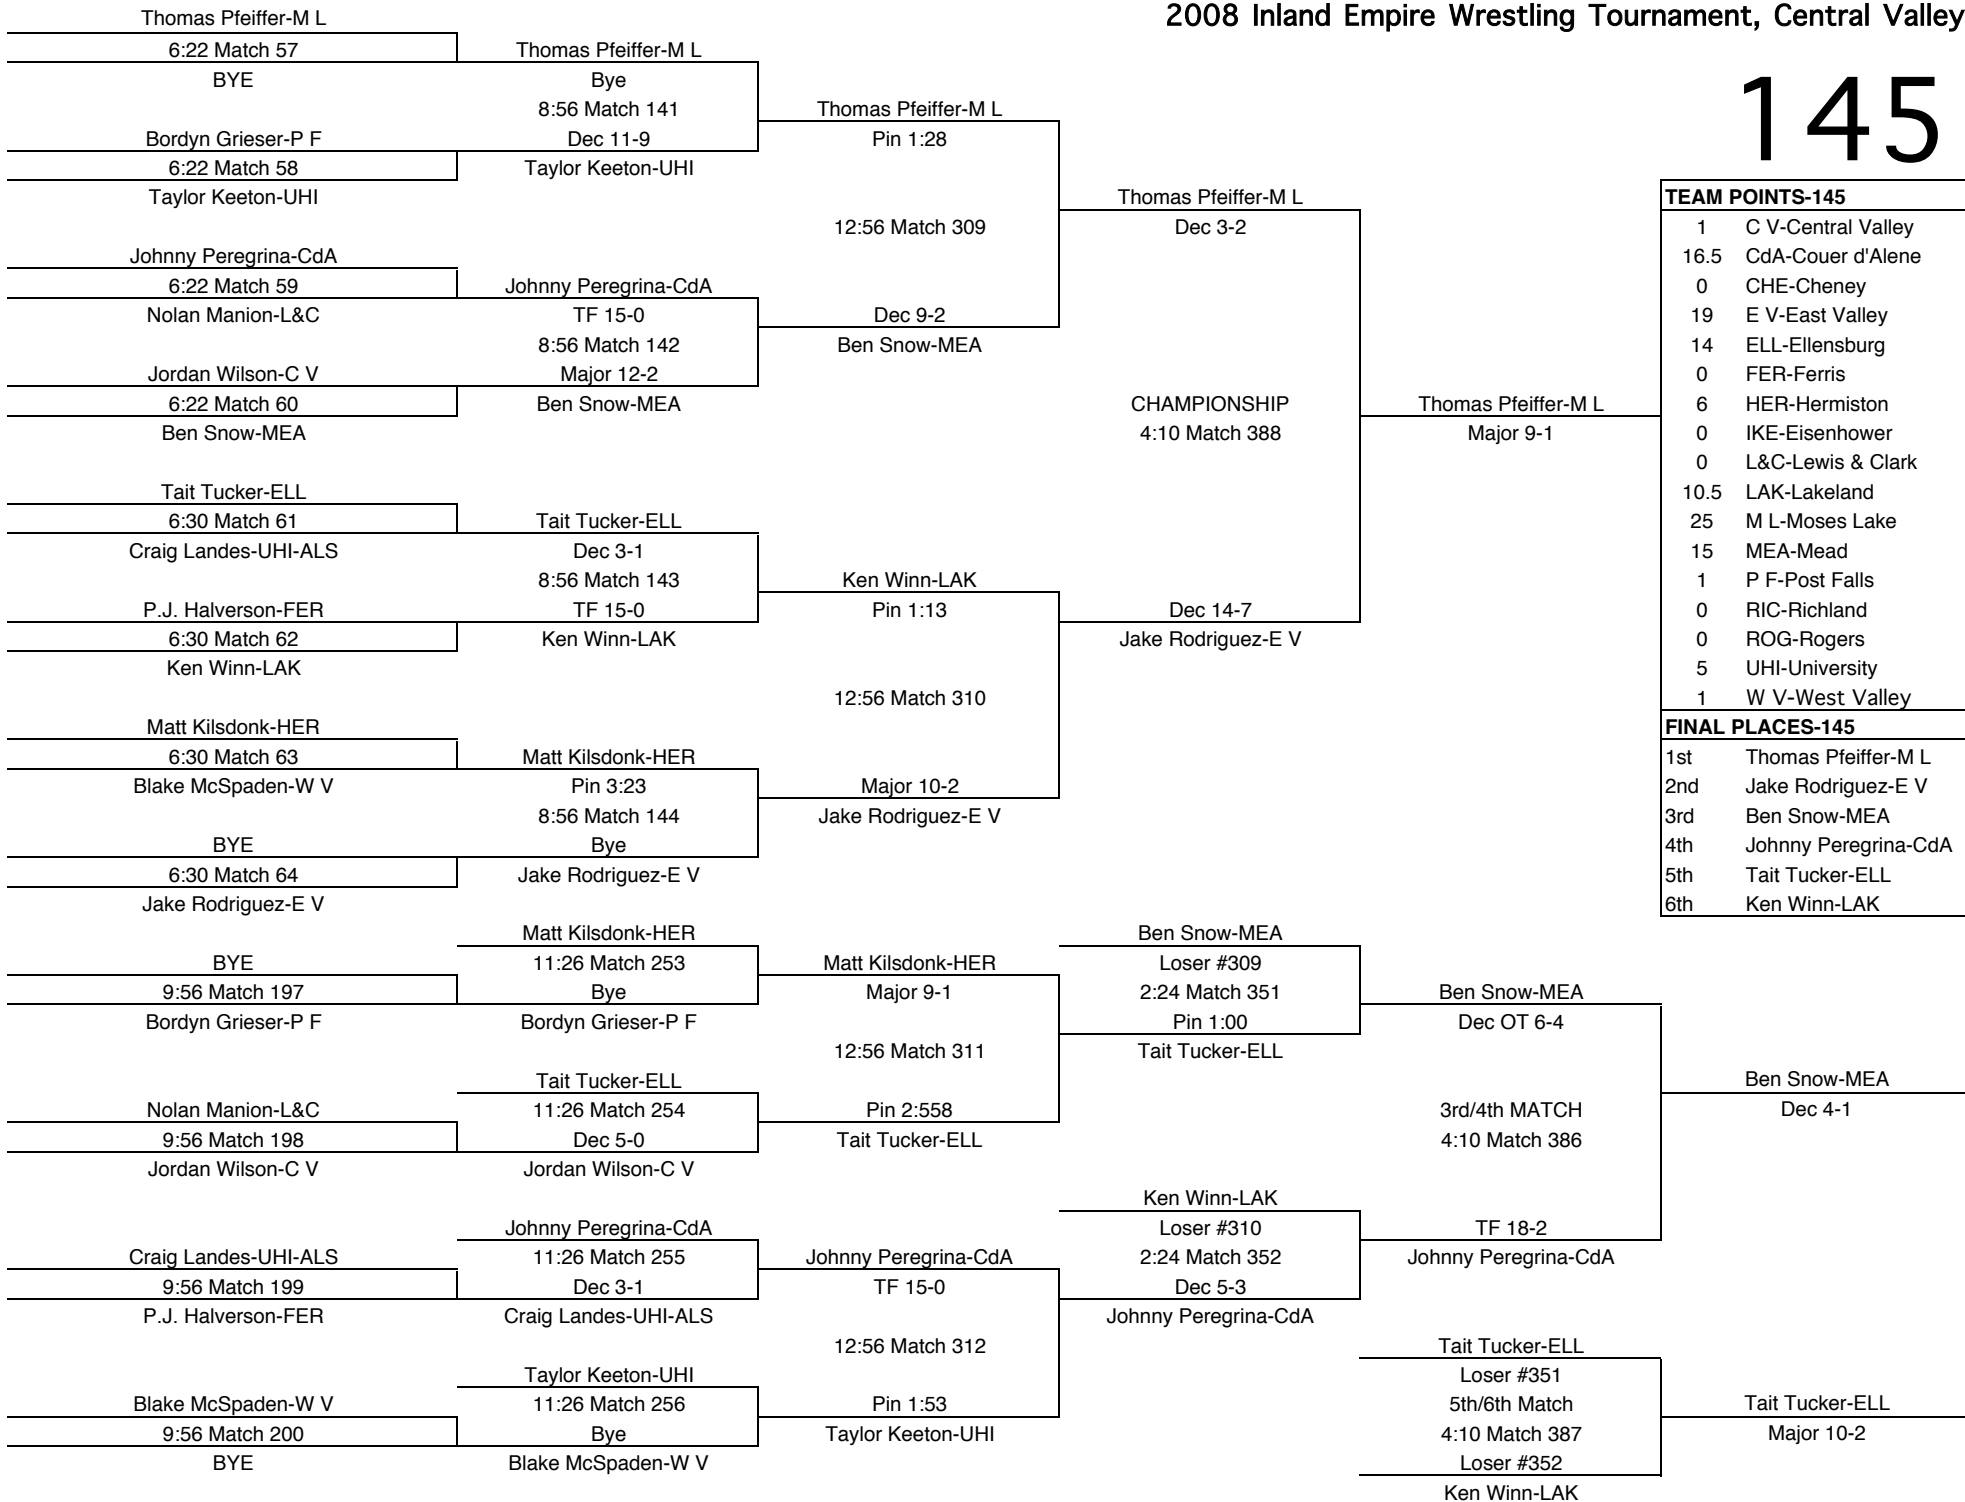

2008 Inland Empire Wrestling Tournament, Central Valley

145

TEAM POINTS-145	
1	C V-Central Valley
16.5	CdA-Couer d'Alene
0	CHE-Cheney
19	E V-East Valley
14	ELL-Ellensburg
0	FER-Ferris
6	HER-Hermiston
0	IKE-Eisenhower
0	L&C-Lewis & Clark
10.5	LAK-Lakeland
25	M L-Moses Lake
15	MEA-Mead
1	P F-Post Falls
0	RIC-Richland
0	ROG-Rogers
5	UHI-University
1	W V-West Valley

FINAL PLACES-145	
1st	Thomas Pfeiffer-M L
2nd	Jake Rodriguez-E V
3rd	Ben Snow-MEA
4th	Johnny Peregrina-CdA
5th	Tait Tucker-ELL
6th	Ken Winn-LAK