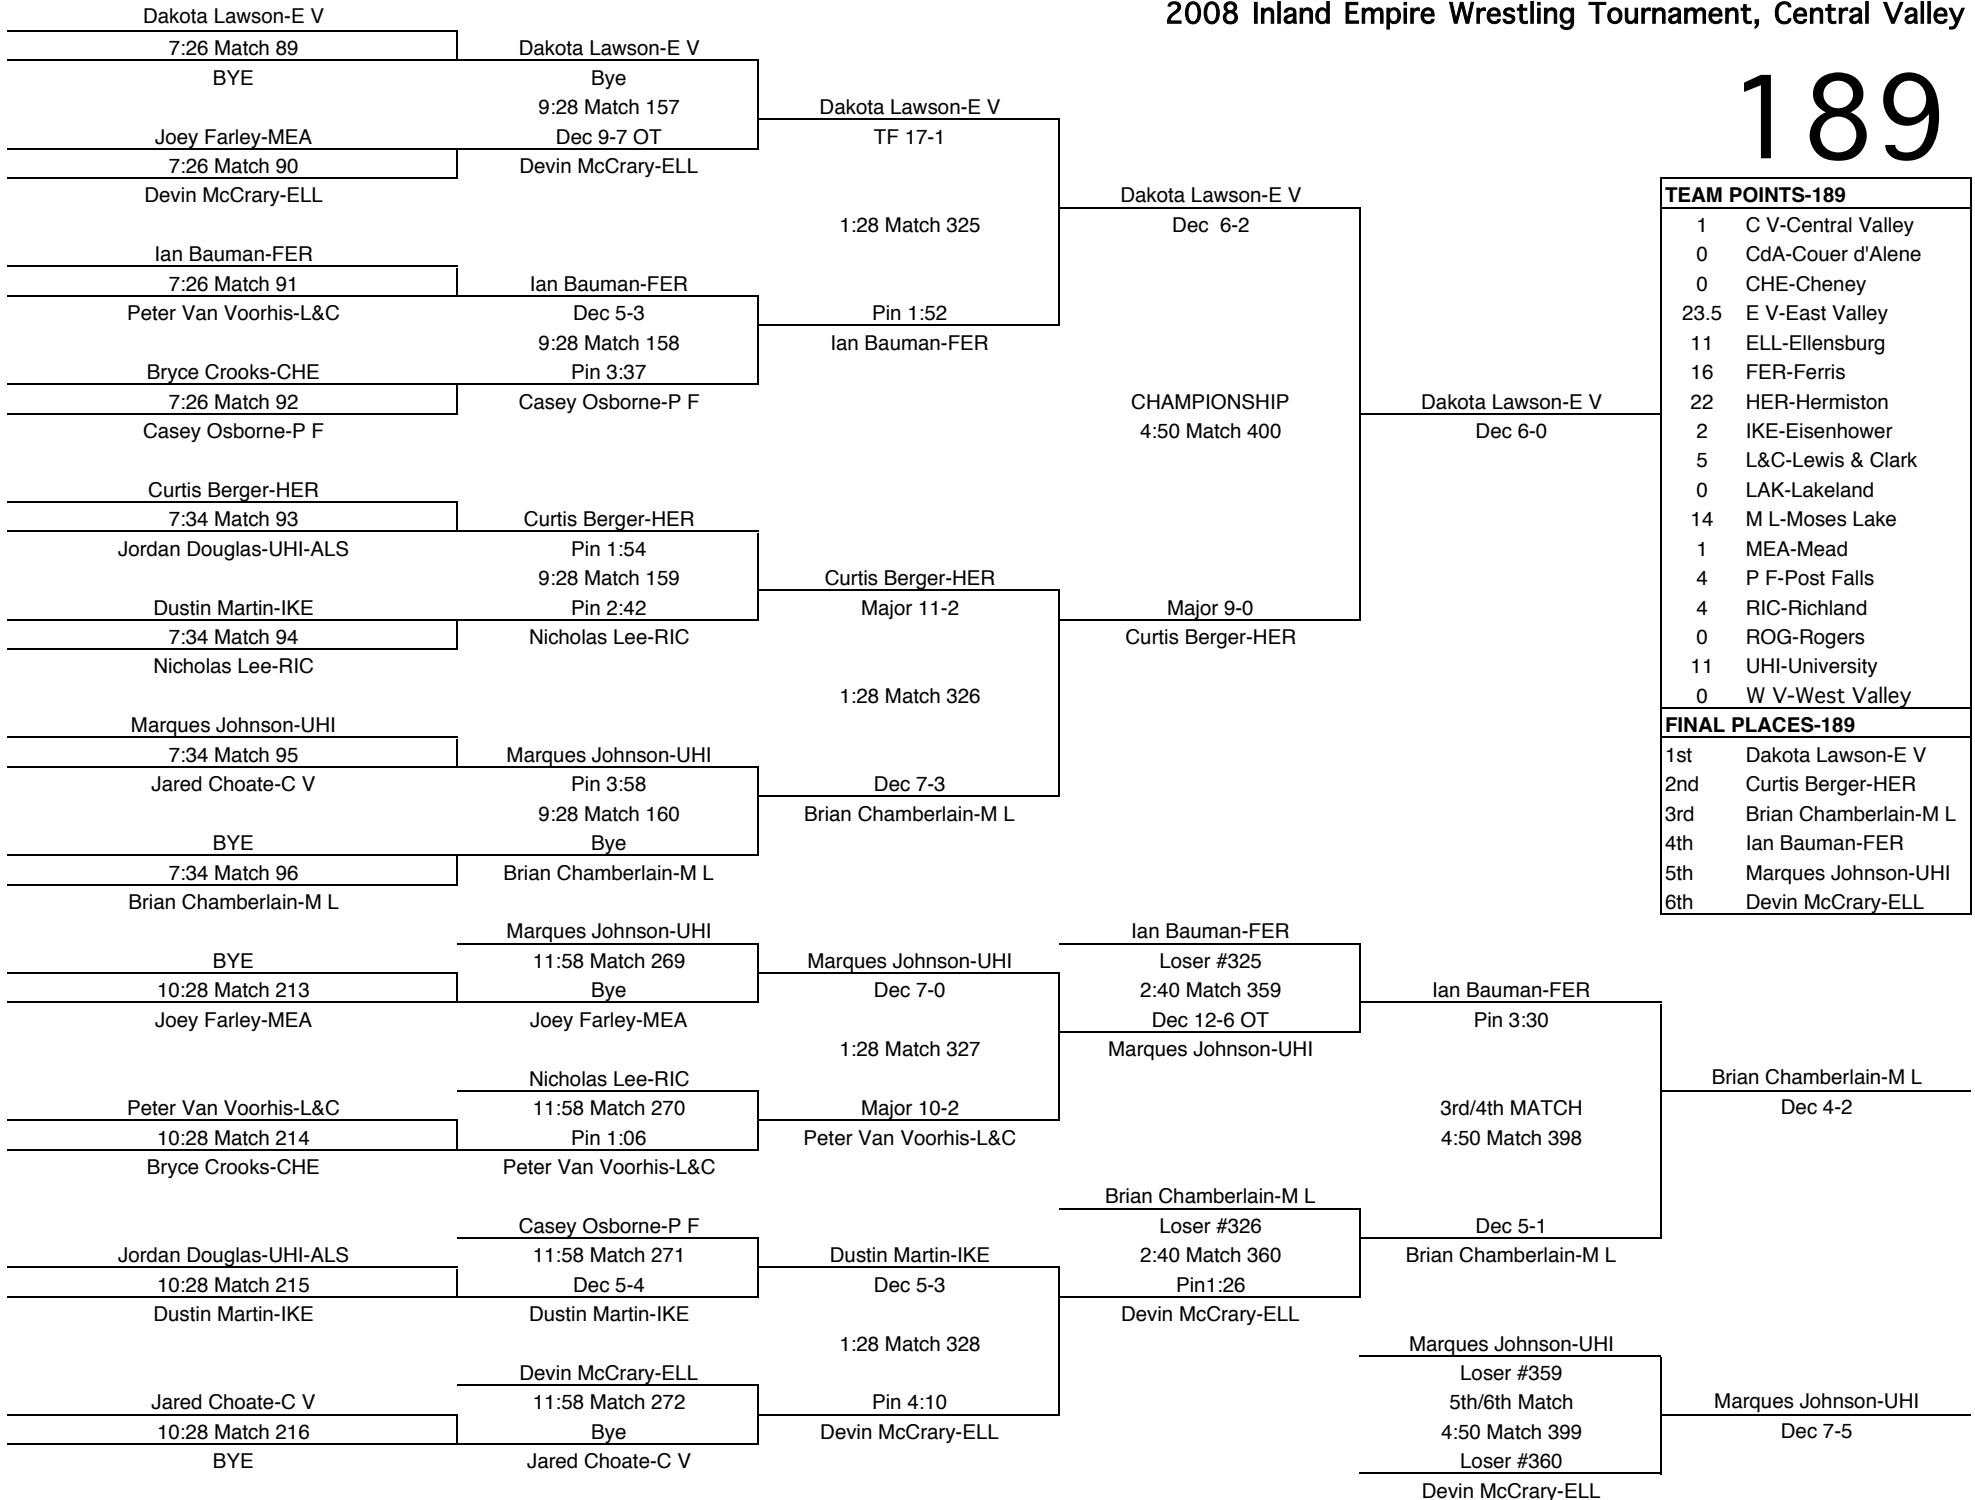

2008 Inland Empire Wrestling Tournament, Central Valley

189

TEAM POINTS-189	
1	C V-Central Valley
0	CdA-Couer d'Alene
0	CHE-Cheney
23.5	E V-East Valley
11	ELL-Ellensburg
16	FER-Ferris
22	HER-Hermiston
2	IKE-Eisenhower
5	L&C-Lewis & Clark
0	LAK-Lakeland
14	M L-Moses Lake
1	MEA-Mead
4	P F-Post Falls
4	RIC-Richland
0	ROG-Rogers
11	UHI-University
0	W V-West Valley

FINAL PLACES-189	
1st	Dakota Lawson-E V
2nd	Curtis Berger-HER
3rd	Brian Chamberlain-M L
4th	Ian Bauman-FER
5th	Marques Johnson-UHI
6th	Devin McCrary-ELL