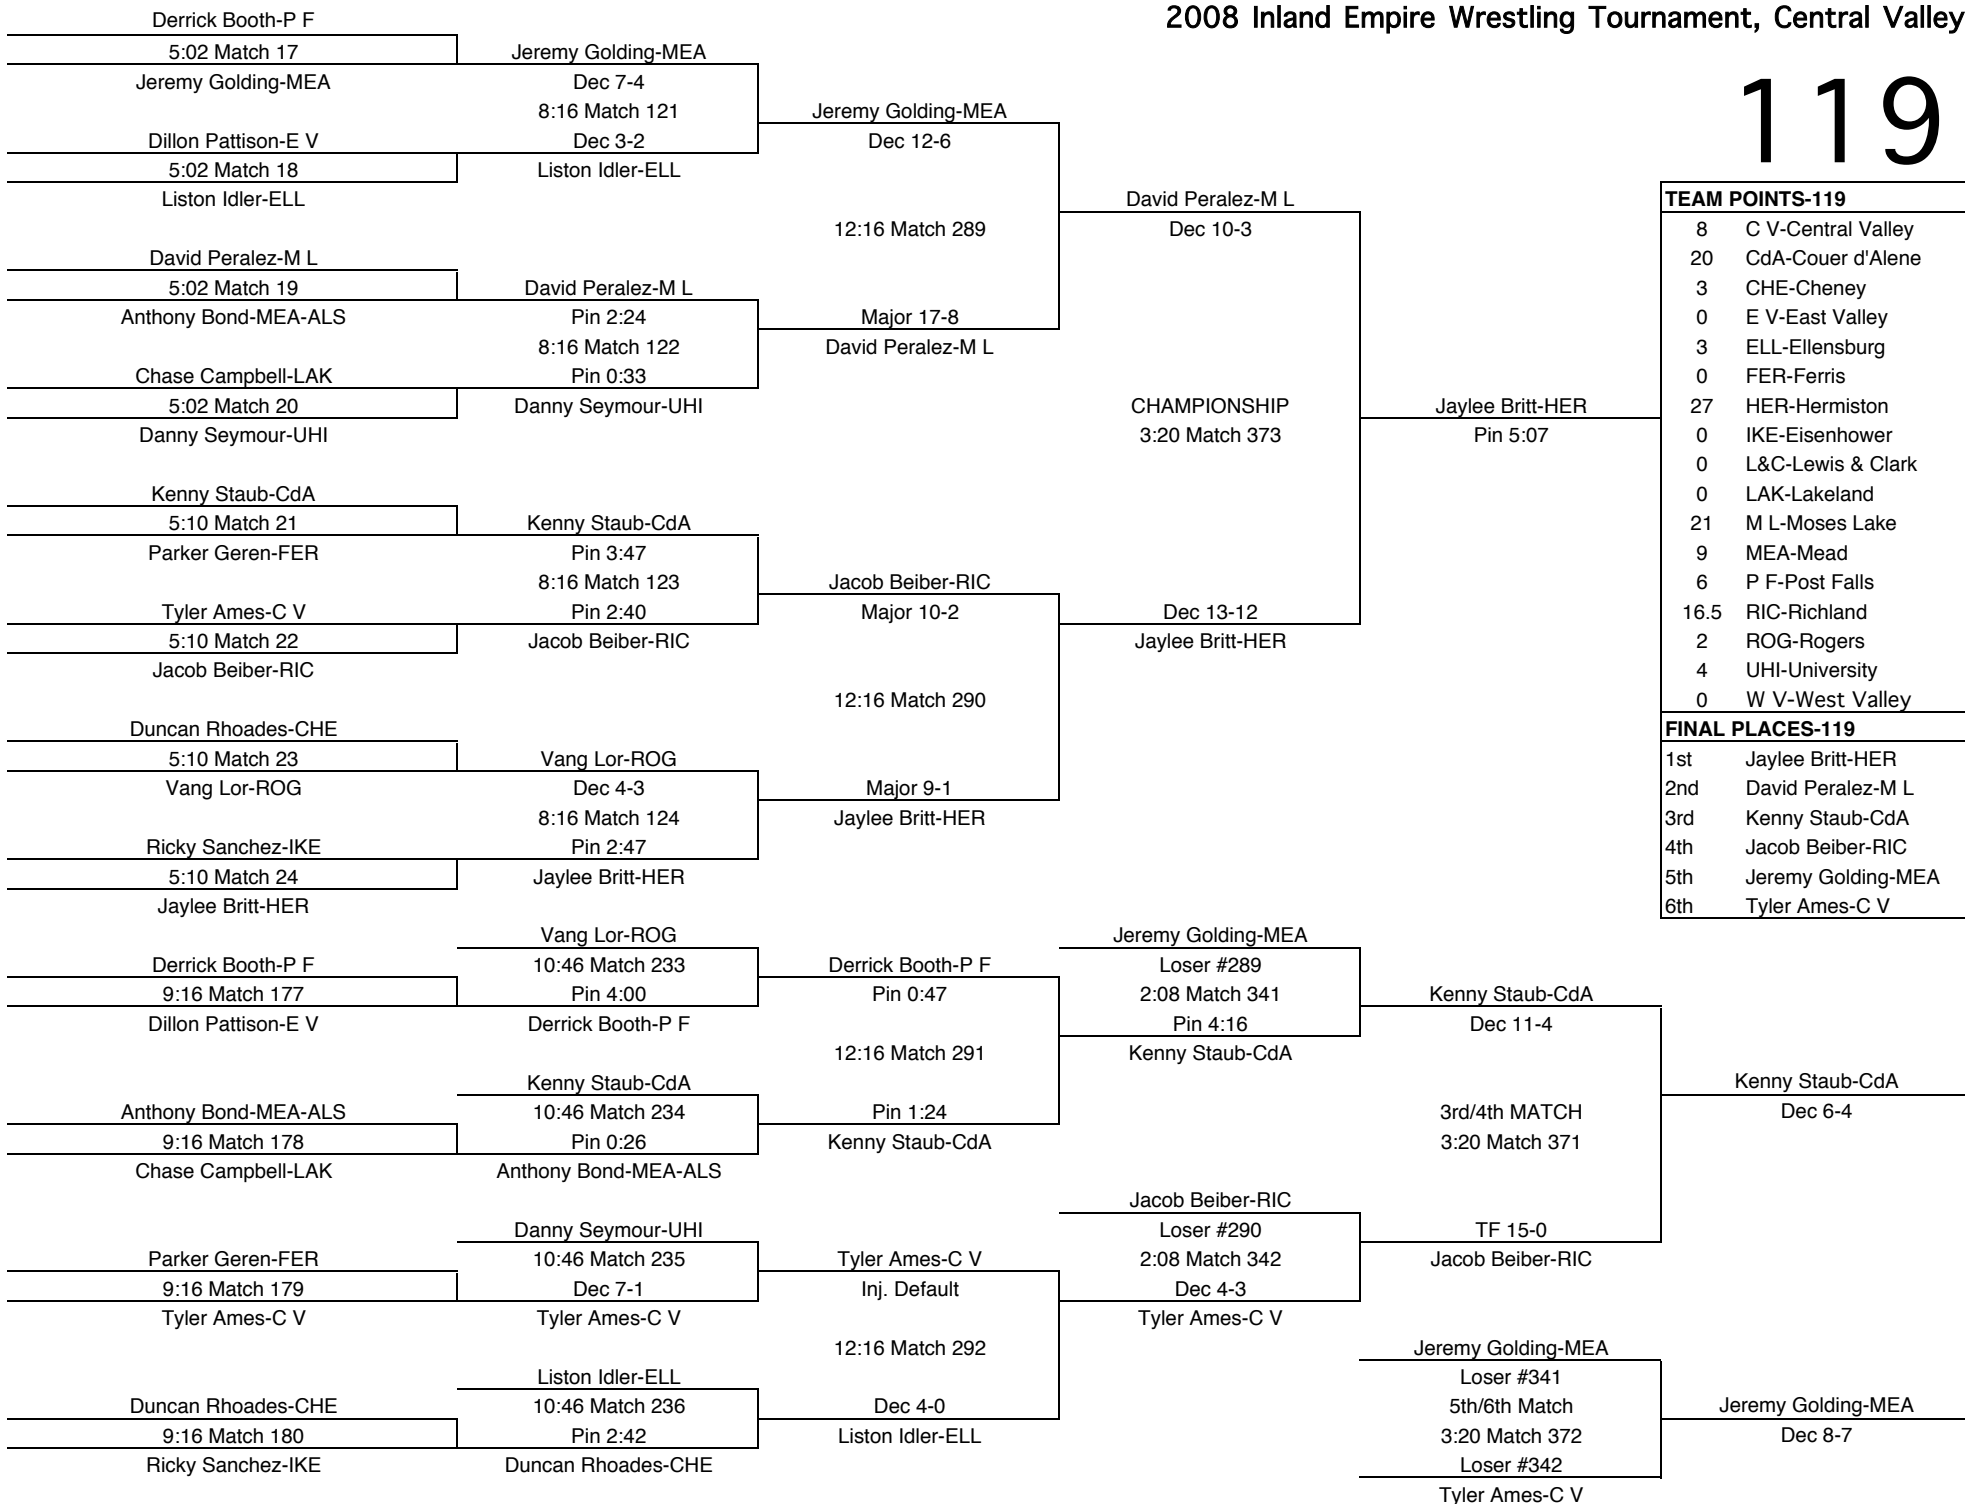

2008 Inland Empire Wrestling Tournament, Central Valley

119

TEAM POINTS-119	
8	C V-Central Valley
20	CdA-Couer d'Alene
3	CHE-Cheney
0	E V-East Valley
3	ELL-Ellensburg
0	FER-Ferris
27	HER-Hermiston
0	IKE-Eisenhower
0	L&C-Lewis & Clark
0	LAK-Lakeland
21	M L-Moses Lake
9	MEA-Mead
6	P F-Post Falls
16.5	RIC-Richland
2	ROG-Rogers
4	UHI-University
0	W V-West Valley

FINAL PLACES-119	
1st	Jaylee Britt-HER
2nd	David Peralez-M L
3rd	Kenny Staub-CdA
4th	Jacob Beiber-RIC
5th	Jeremy Golding-MEA
6th	Tyler Ames-C V