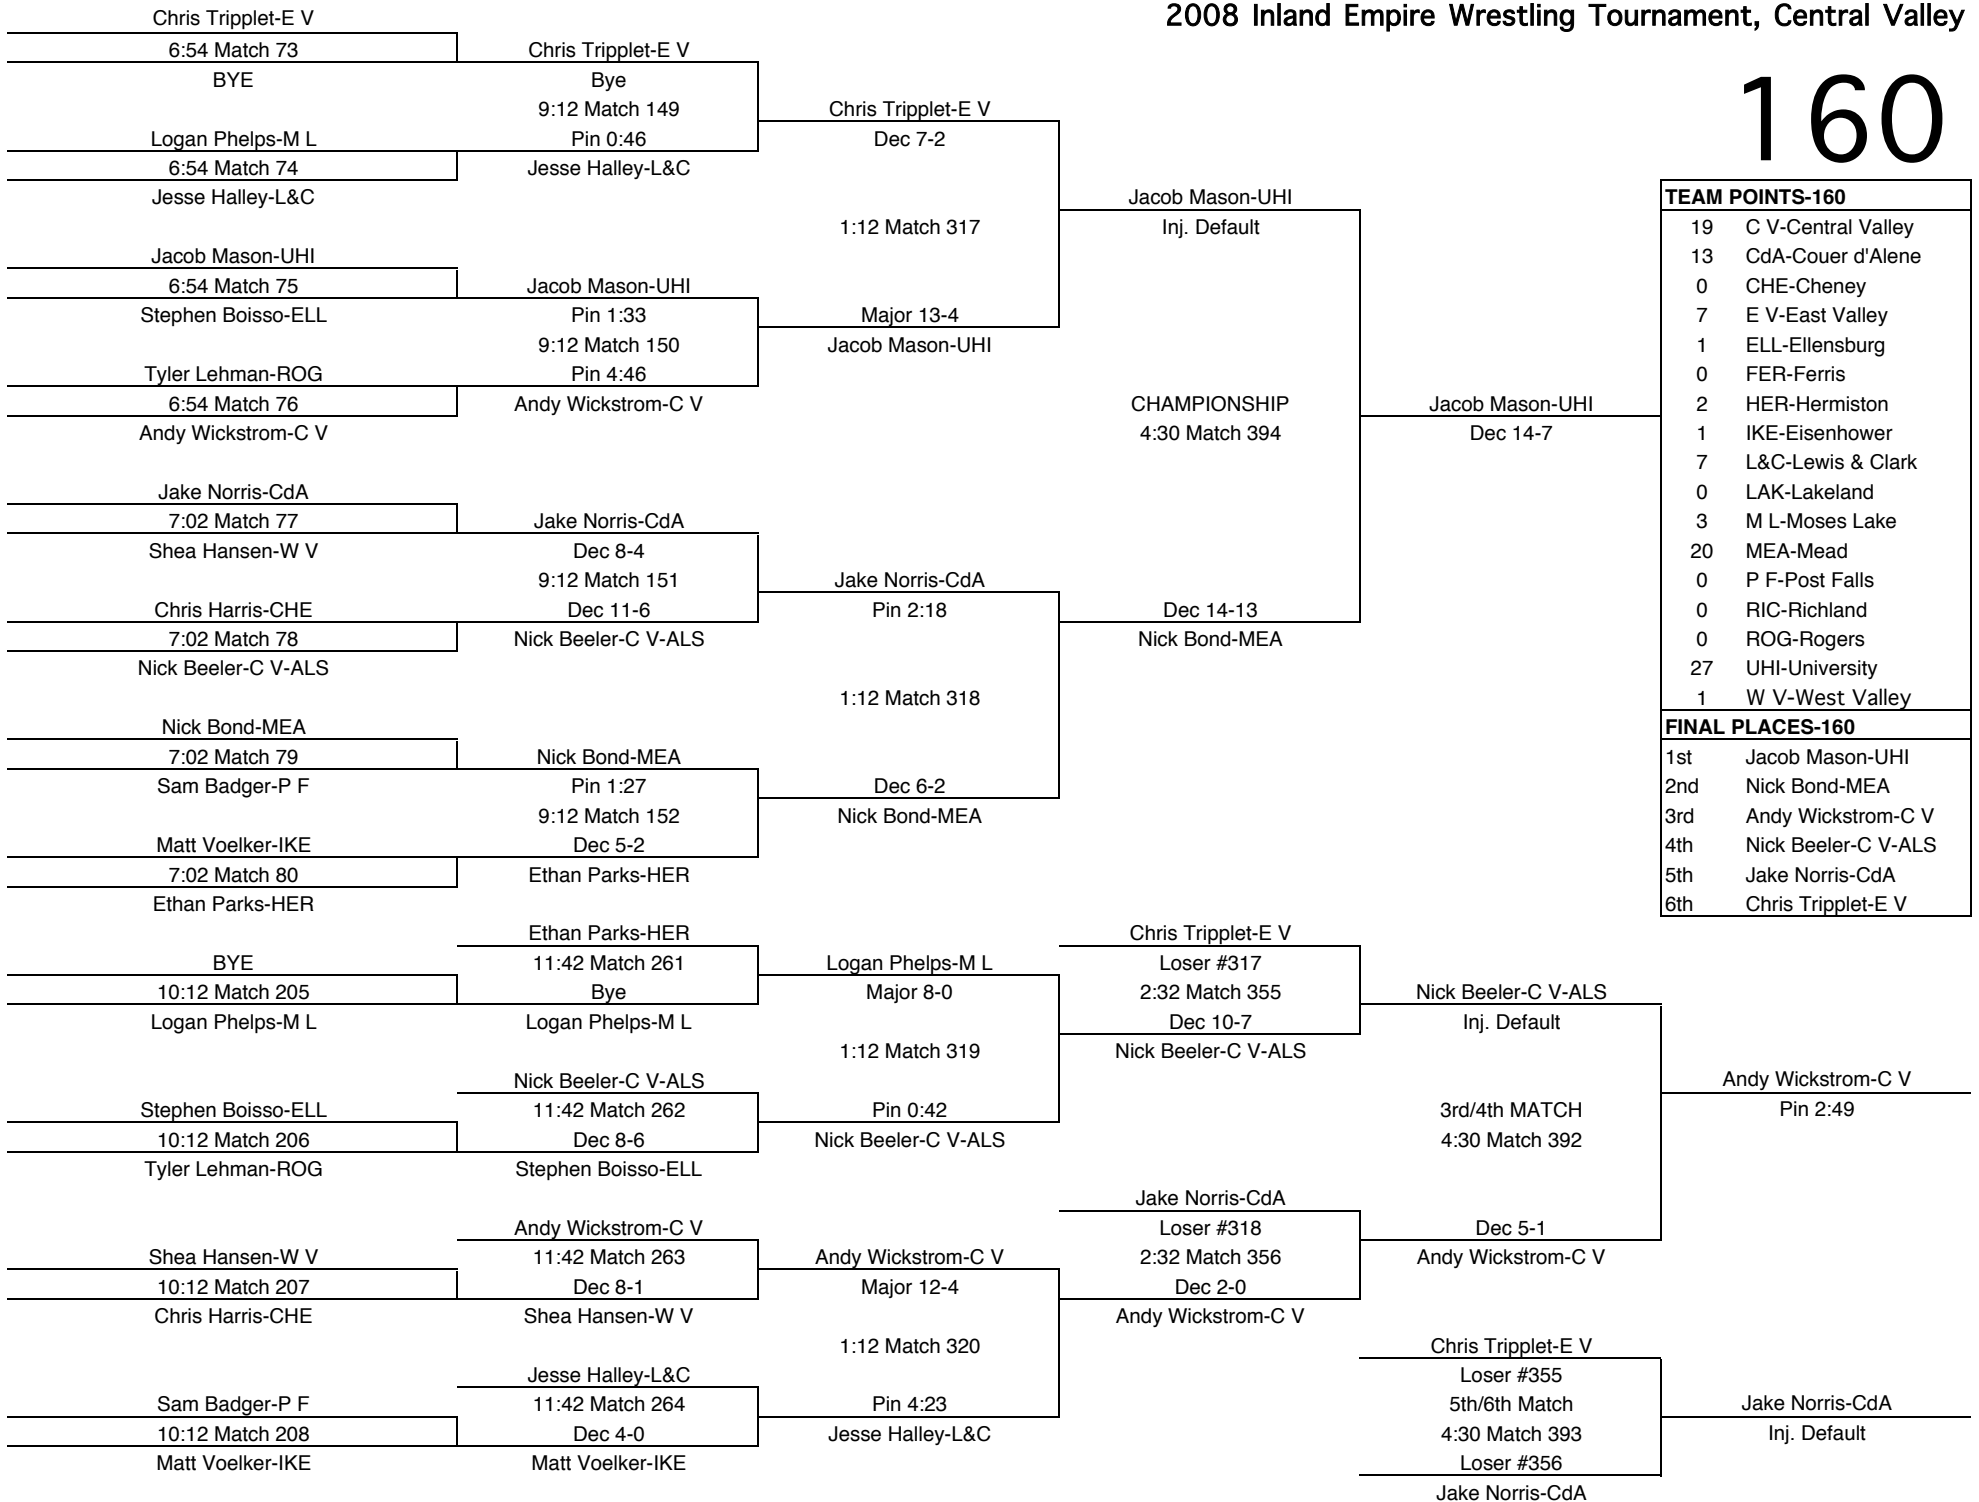

2008 Inland Empire Wrestling Tournament, Central Valley

160

TEAM POINTS-160	
19	C V-Central Valley
13	CdA-Couer d'Alene
0	CHE-Cheney
7	E V-East Valley
1	ELL-Ellensburg
0	FER-Ferris
2	HER-Hermiston
1	IKE-Eisenhower
7	L&C-Lewis & Clark
0	LAK-Lakeland
3	M L-Moses Lake
20	MEA-Mead
0	P F-Post Falls
0	RIC-Richland
0	ROG-Rogers
27	UHI-University
1	W V-West Valley

FINAL PLACES-160	
1st	Jacob Mason-UHI
2nd	Nick Bond-MEA
3rd	Andy Wickstrom-C V
4th	Nick Beeler-C V-ALS
5th	Jake Norris-CdA
6th	Chris Triplet-E V