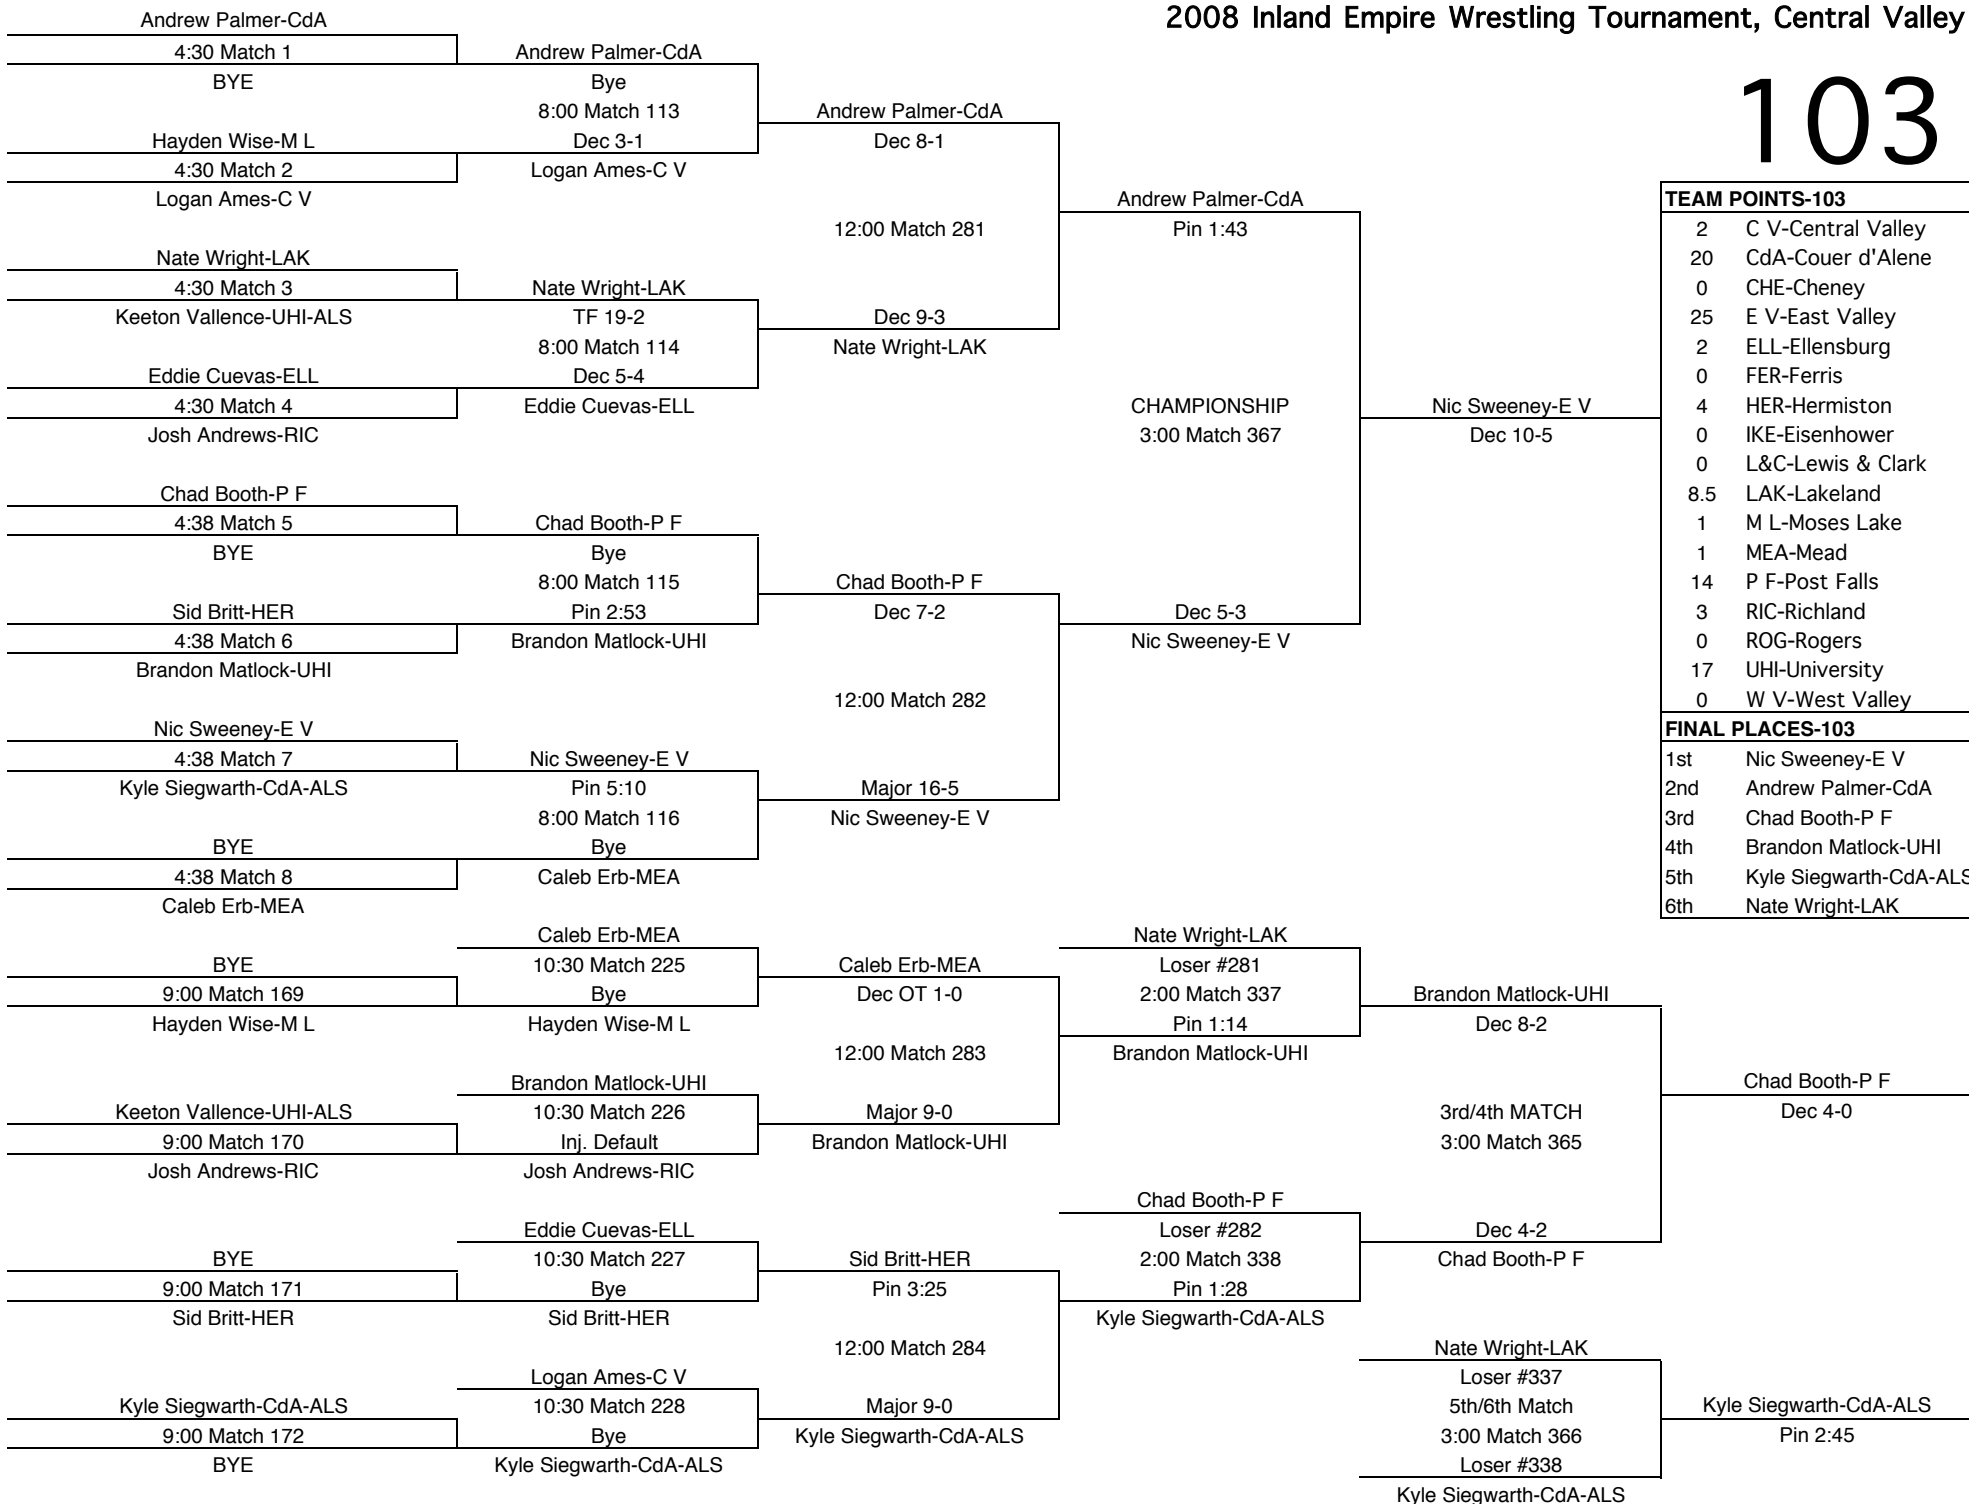

2008 Inland Empire Wrestling Tournament, Central Valley

103

TEAM POINTS-103	
2	C V-Central Valley
20	CdA-Couer d'Alene
0	CHE-Cheney
25	E V-East Valley
2	ELL-Ellensburg
0	FER-Ferris
4	HER-Hermiston
0	IKE-Eisenhower
0	L&C-Lewis & Clark
8.5	LAK-Lakeland
1	M L-Moses Lake
1	MEA-Mead
14	P F-Post Falls
3	RIC-Richland
0	ROG-Rogers
17	UHI-University
0	W V-West Valley

FINAL PLACES-103	
1st	Nic Sweeney-E V
2nd	Andrew Palmer-CdA
3rd	Chad Booth-P F
4th	Brandon Matlock-UHI
5th	Kyle Siegwarth-CdA-ALS
6th	Nate Wright-LAK