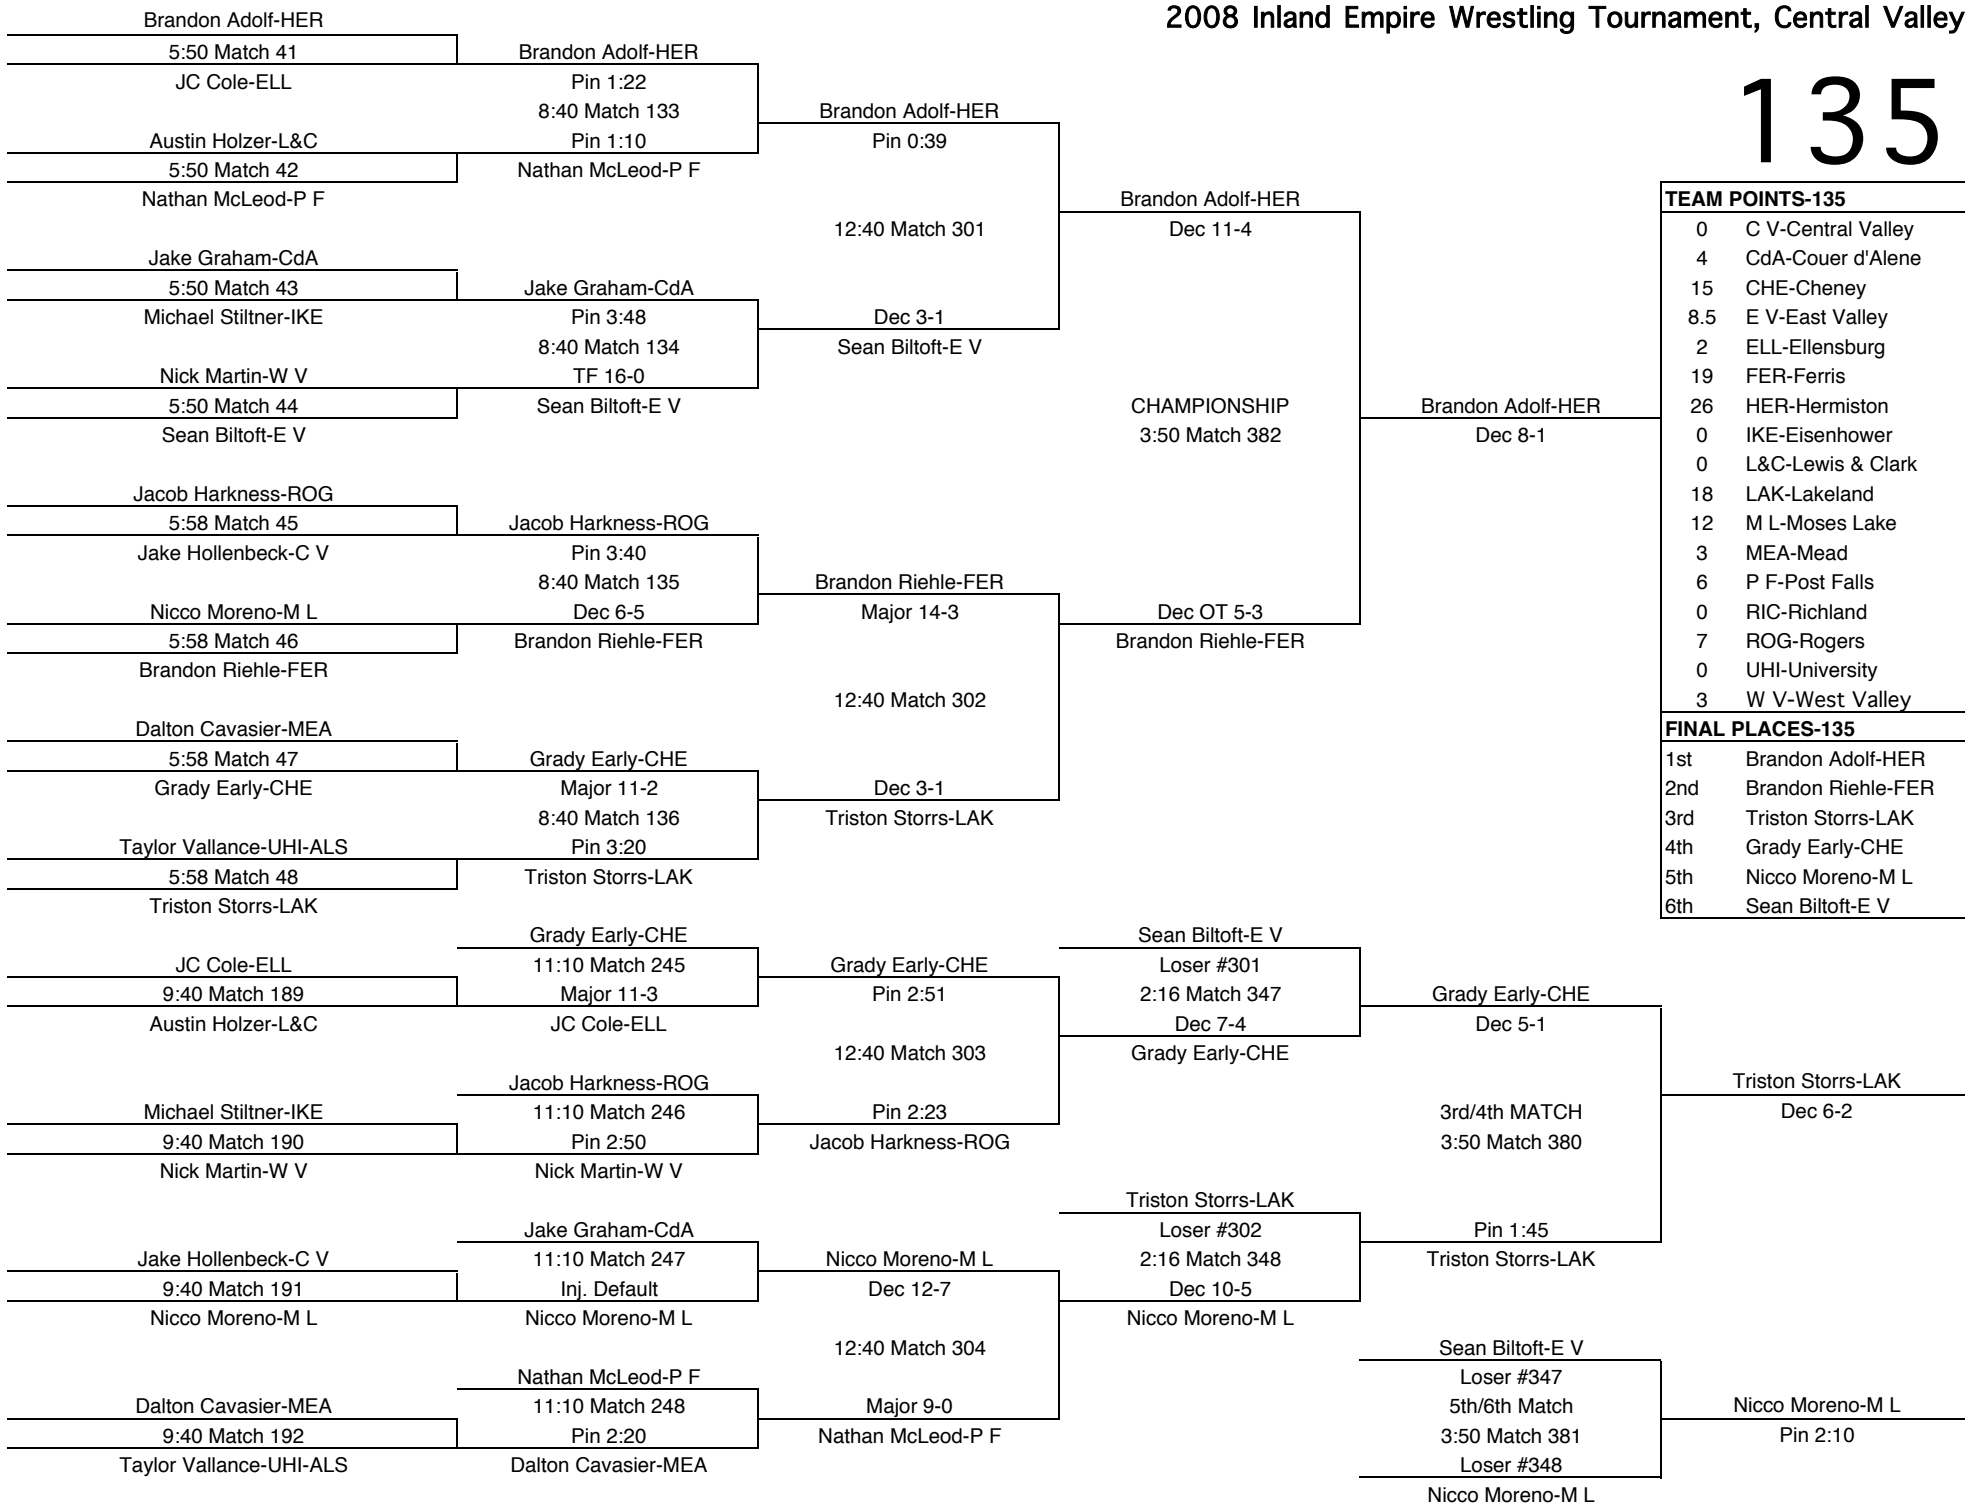

2008 Inland Empire Wrestling Tournament, Central Valley

135

TEAM POINTS-135	
0	C V-Central Valley
4	CdA-Couer d'Alene
15	CHE-Cheney
8.5	E V-East Valley
2	ELL-Ellensburg
19	FER-Ferris
26	HER-Hermiston
0	IKE-Eisenhower
0	L&C-Lewis & Clark
18	LAK-Lakeland
12	M L-Moses Lake
3	MEA-Mead
6	P F-Post Falls
0	RIC-Richland
7	ROG-Rogers
0	UHI-University
3	W V-West Valley

FINAL PLACES-135	
1st	Brandon Adolf-HER
2nd	Brandon Riehle-FER
3rd	Triston Storrs-LAK
4th	Grady Early-CHE
5th	Nicco Moreno-M L
6th	Sean Bilttoft-E V