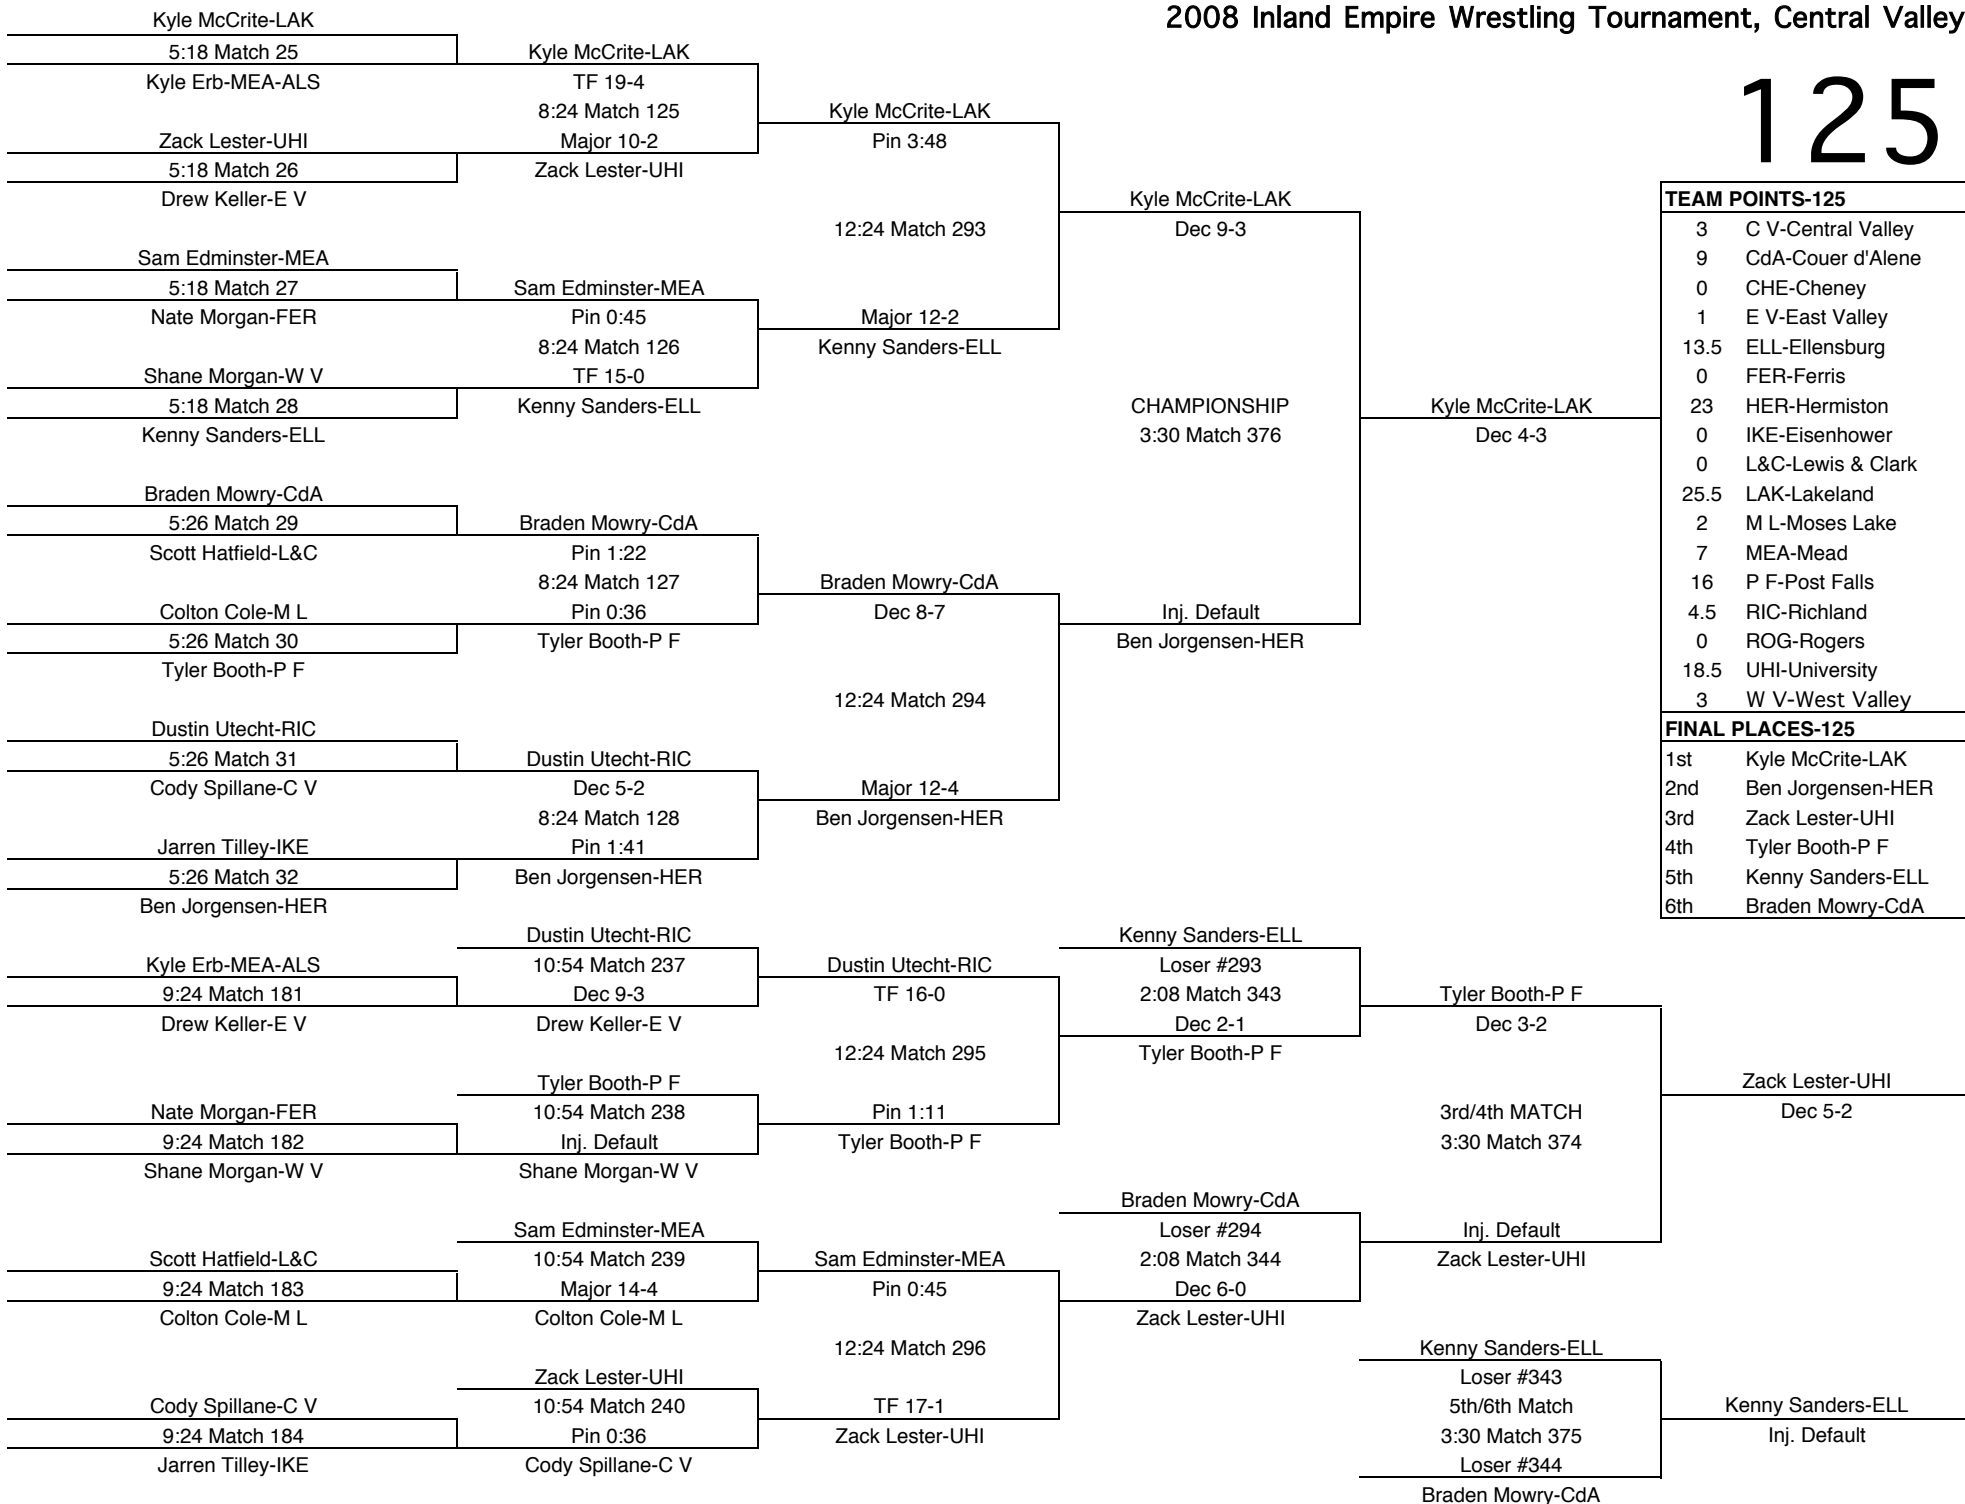

2008 Inland Empire Wrestling Tournament, Central Valley

125

TEAM POINTS-125	
3	C V-Central Valley
9	CdA-Couer d'Alene
0	CHE-Cheney
1	E V-East Valley
13.5	ELL-Ellensburg
0	FER-Ferris
23	HER-Hermiston
0	IKE-Eisenhower
0	L&C-Lewis & Clark
25.5	LAK-Lakeland
2	M L-Moses Lake
7	MEA-Mead
16	P F-Post Falls
4.5	RIC-Richland
0	ROG-Rogers
18.5	UHI-University
3	W V-West Valley
FINAL PLACES-125	
1st	Kyle McCrite-LAK
2nd	Ben Jorgensen-HER
3rd	Zack Lester-UHI
4th	Tyler Booth-P F
5th	Kenny Sanders-ELL
6th	Braden Mowry-CdA