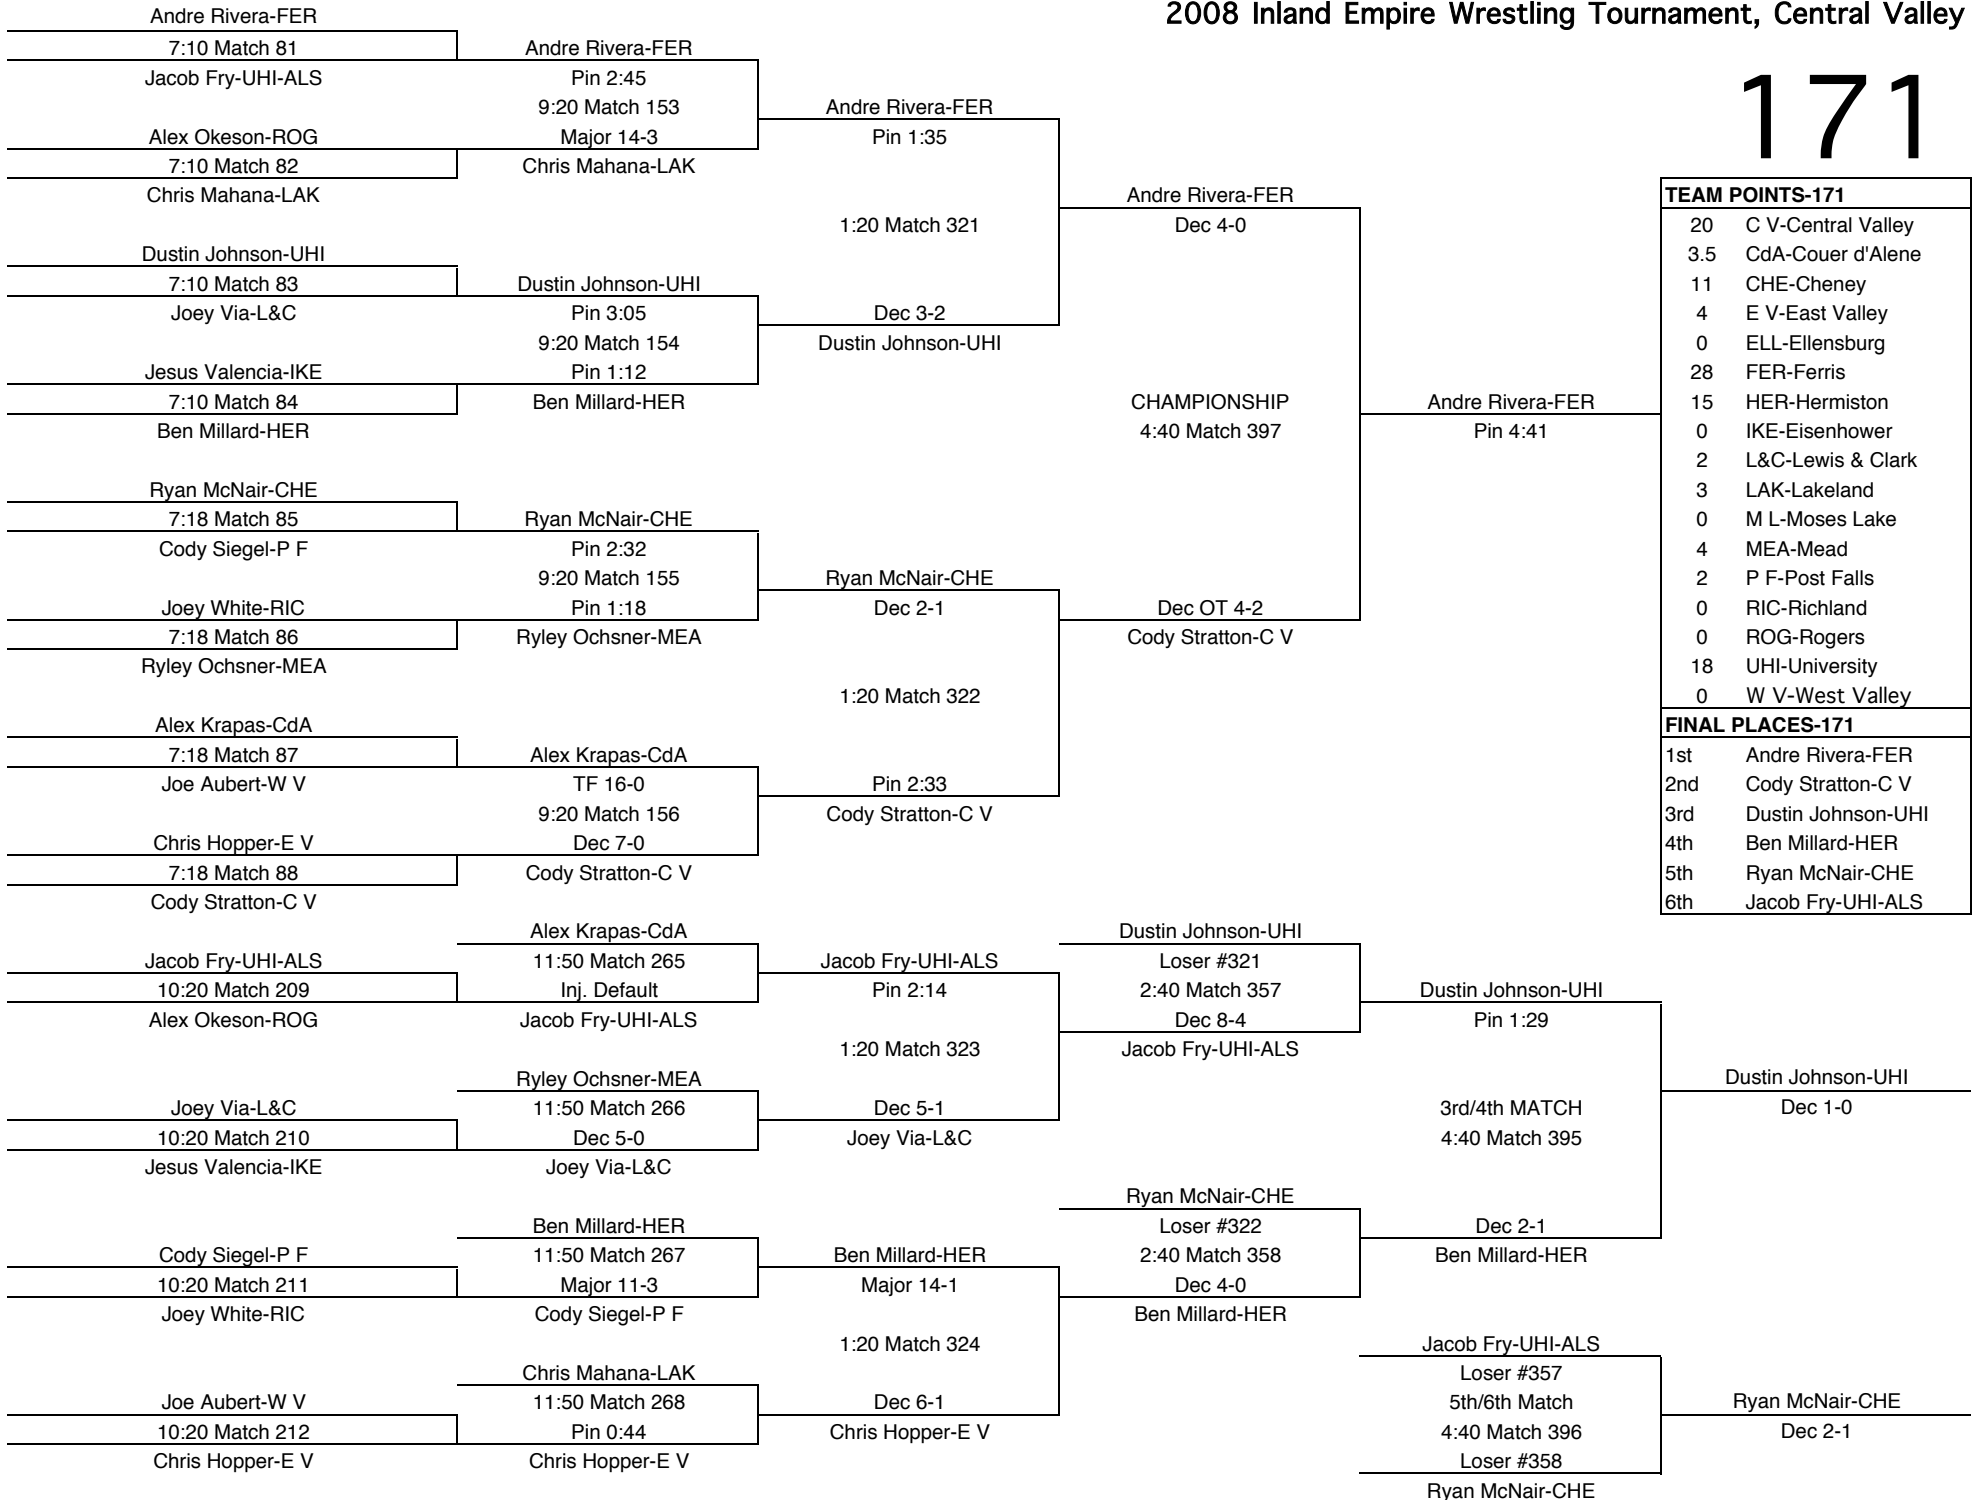

2008 Inland Empire Wrestling Tournament, Central Valley

171