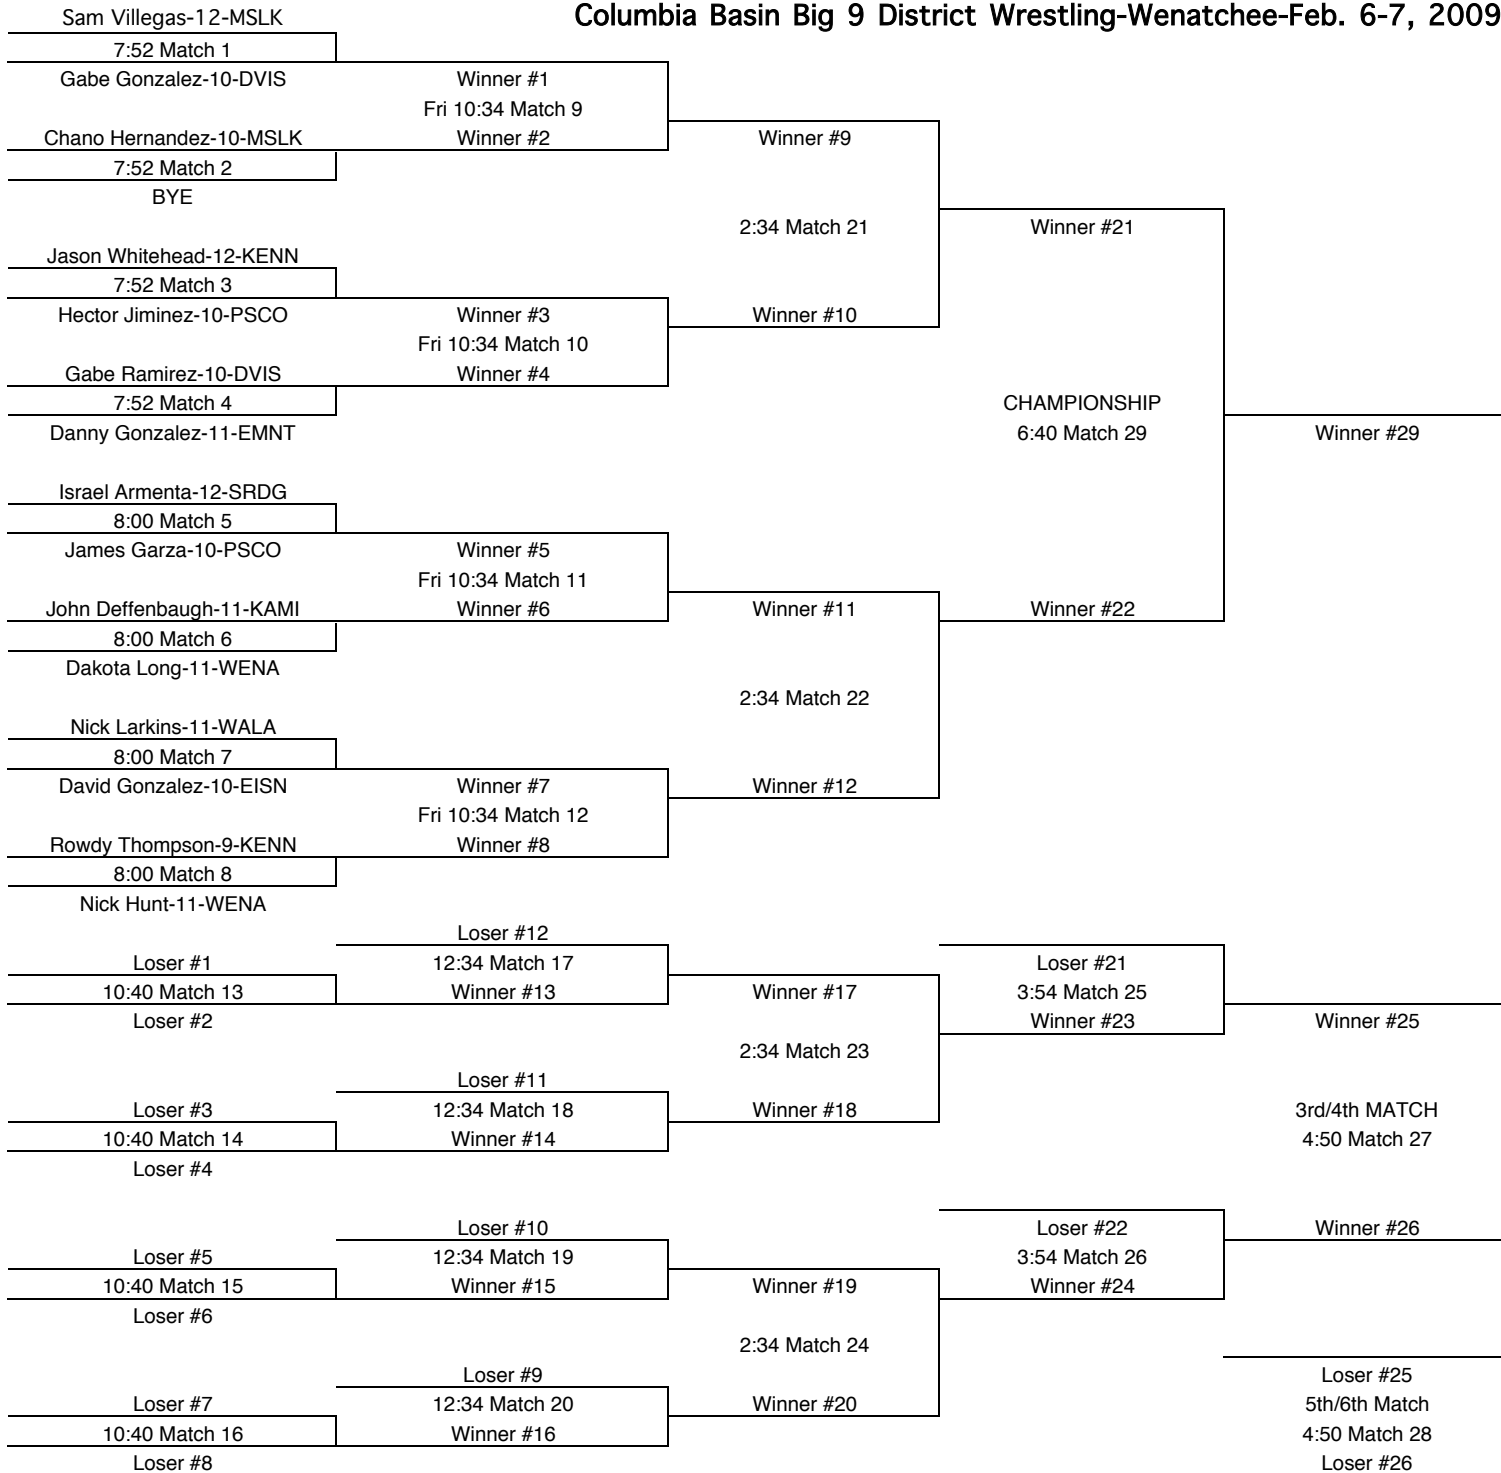

Columbia Basin Big 9 District Wrestling-Wenatchee-Feb. 6-7, 2009

152

TEAM POINTS-152	
0	DVIS-Davis
0	EMNT-Eastmont
0	EISN-Eisenhower
0	KAMI-Kamiakin
0	KNWK-Kennewick
0	MSLK-Moses Lake
0	PSCO-Pasco
0	RICH-Richland
0	SRDG-Southridge
0	WALA-Walla Walla
0	WENA-Wenatchee

FINAL PLACES-152	
1st	
2nd	
3rd	
4th	
5th	
6th