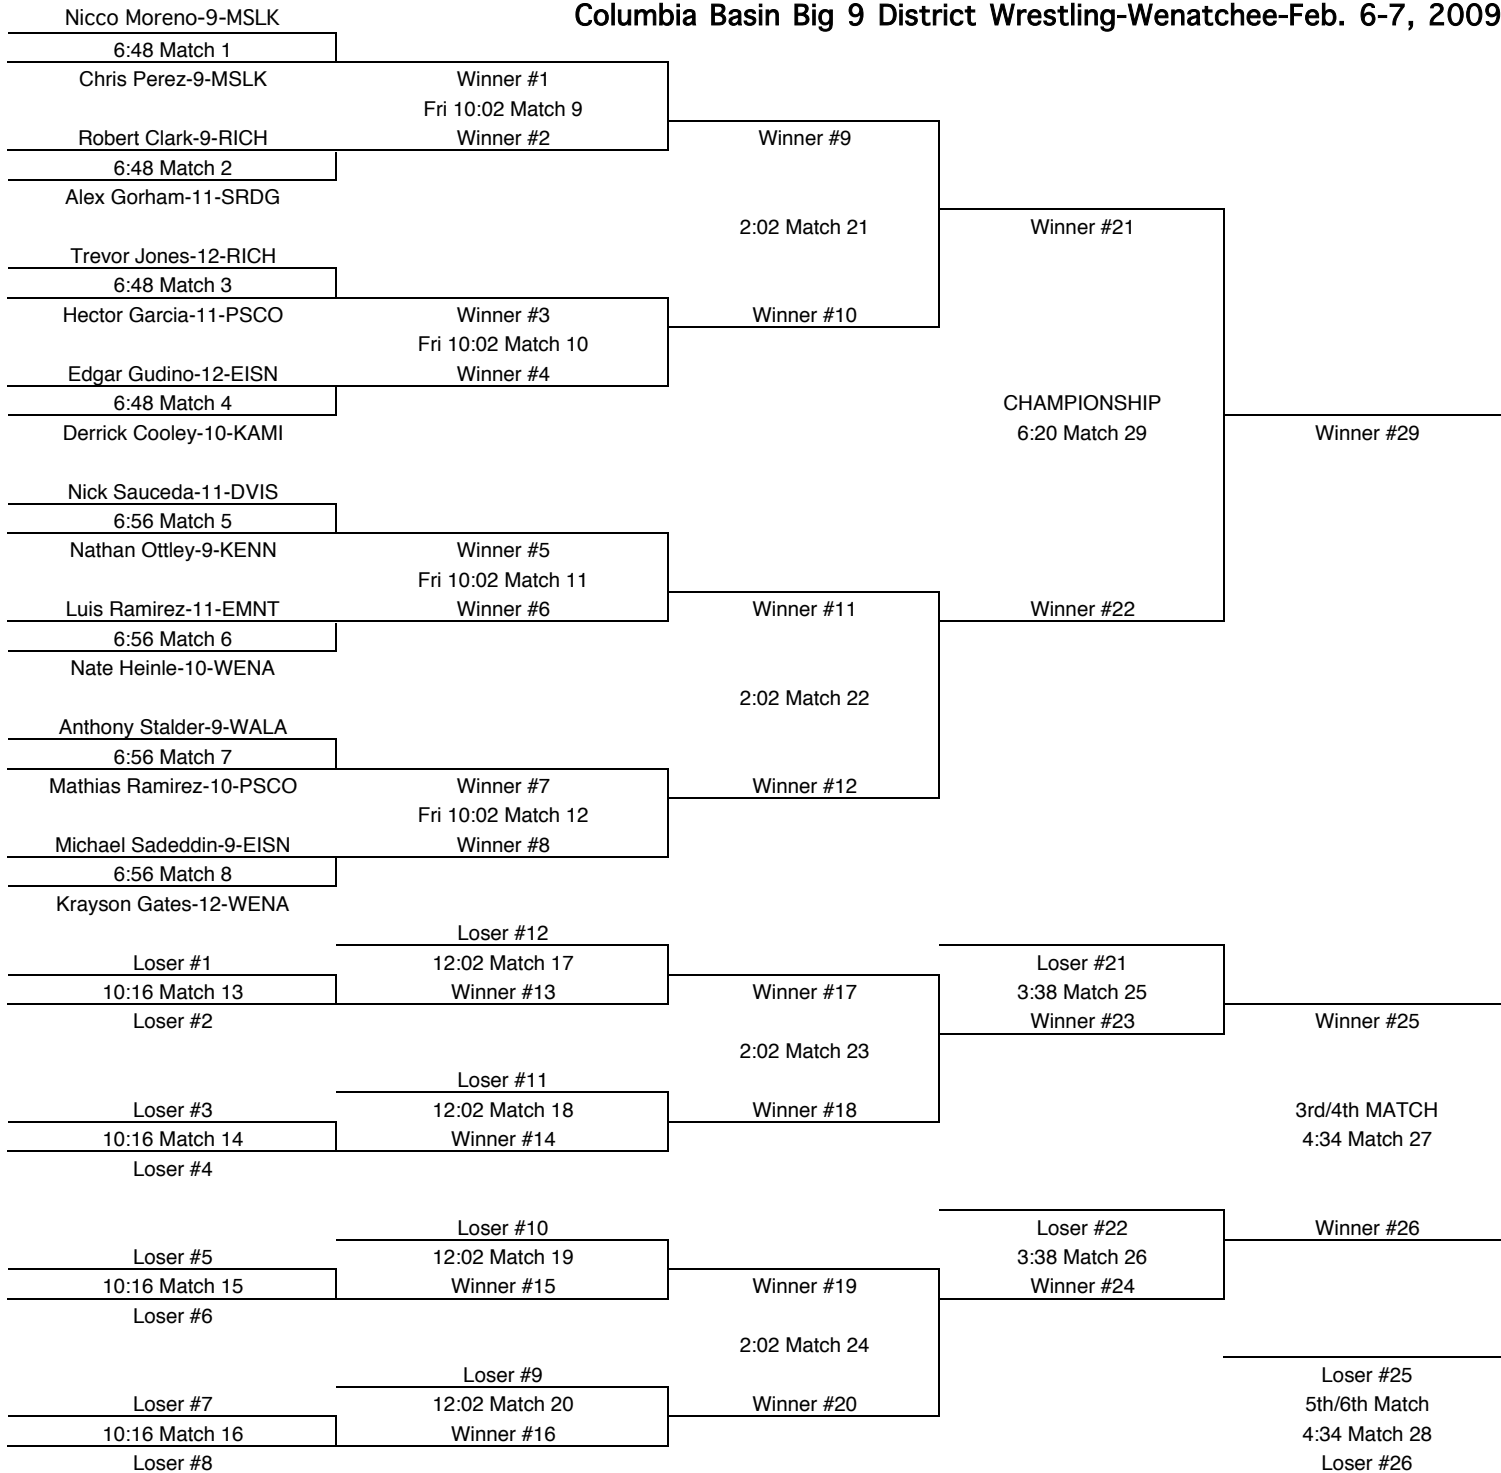

Columbia Basin Big 9 District Wrestling-Wenatchee-Feb. 6-7, 2009

130

TEAM POINTS-130	
0	DVIS-Davis
0	EMNT-Eastmont
0	EISN-Eisenhower
0	KAMI-Kamiakin
0	KNWK-Kennewick
0	MSLK-Moses Lake
0	PSCO-Pasco
0	RICH-Richland
0	SRDG-Southridge
0	WALA-Walla Walla
0	WENA-Wenatchee

FINAL PLACES-130	
1st	
2nd	
3rd	
4th	
5th	
6th