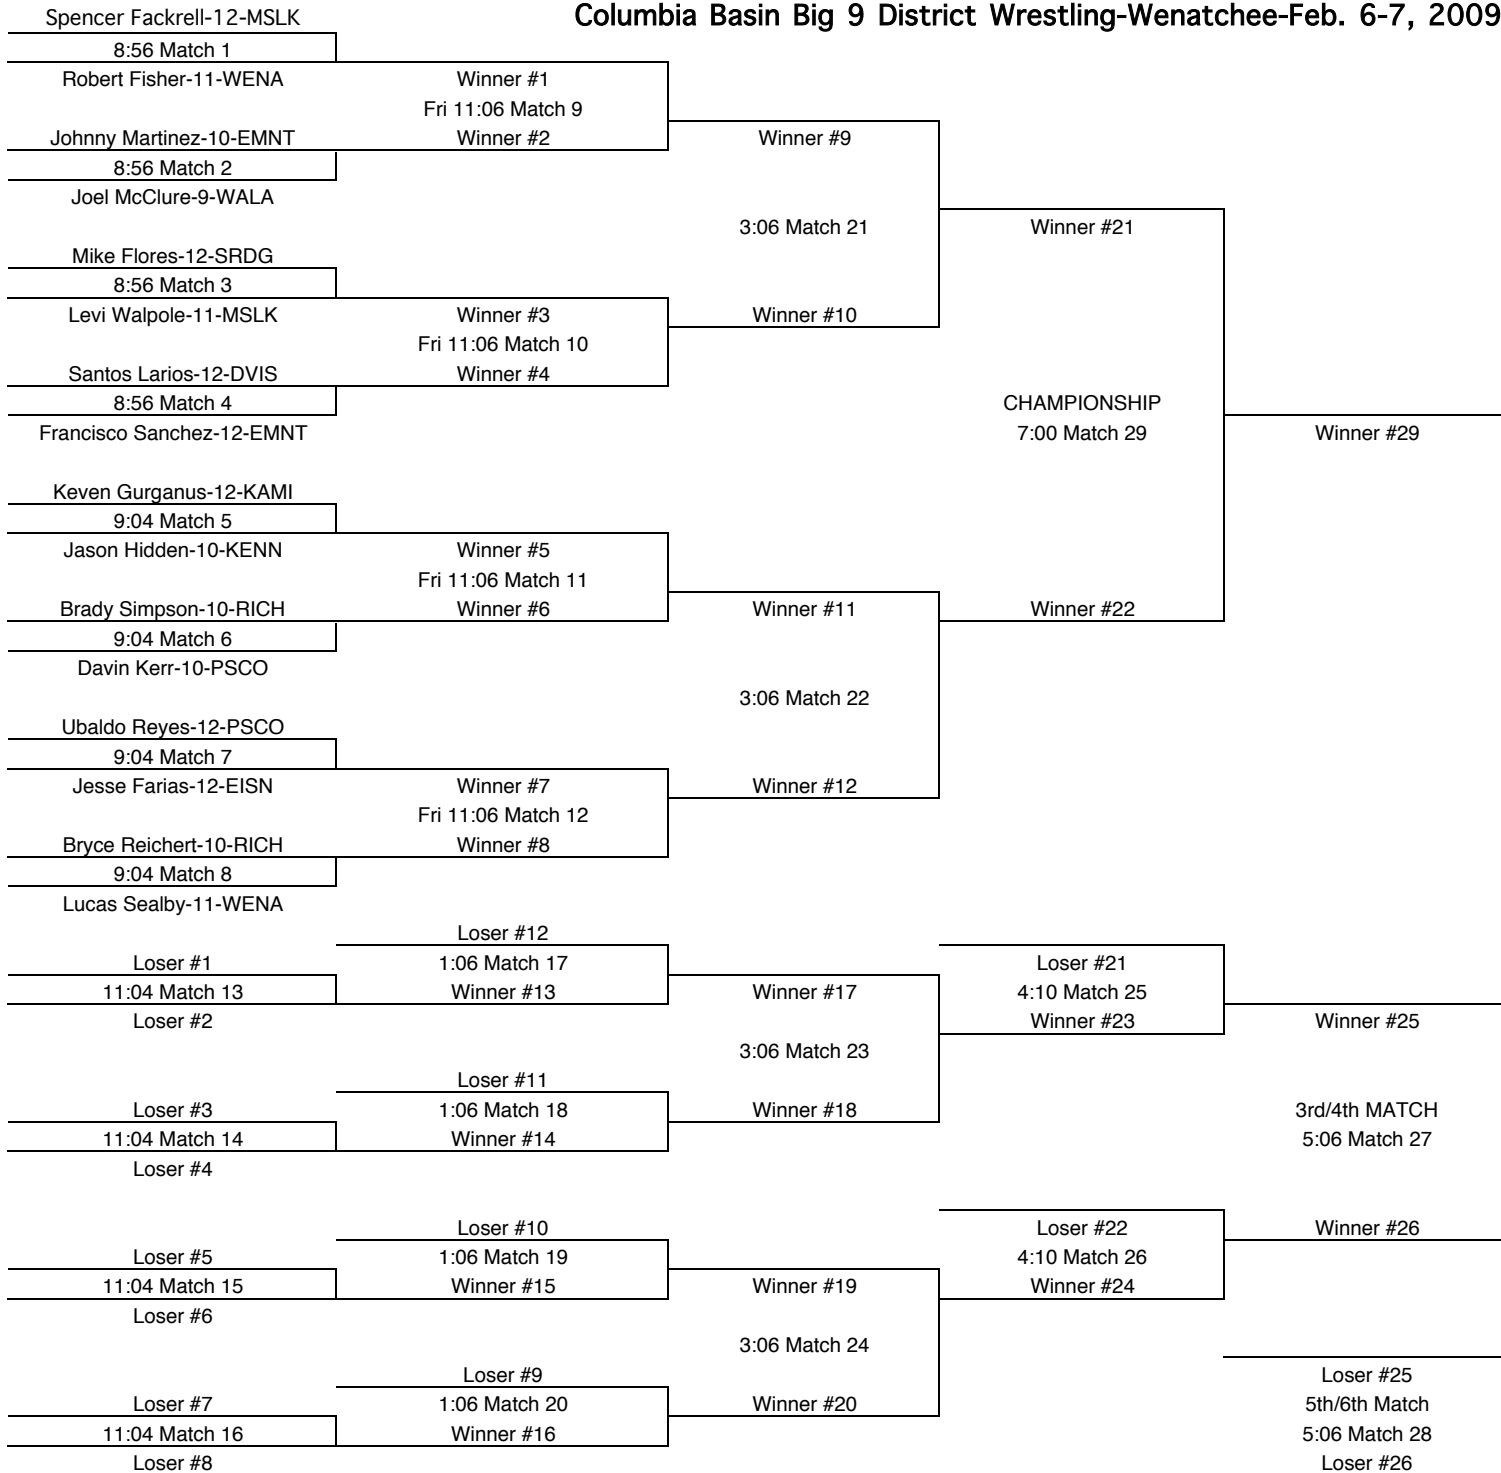

Columbia Basin Big 9 District Wrestling-Wenatchee-Feb. 6-7, 2009

215

TEAM POINTS-215	
0	DVIS-Davis
0	EMNT-Eastmont
0	EISN-Eisenhower
0	KAMI-Kamiakin
0	KNWK-Kennewick
0	MSLK-Moses Lake
0	PSCO-Pasco
0	RICH-Richland
0	SRDG-Southridge
0	WALA-Walla Walla
0	WENA-Wenatchee

FINAL PLACES-215	
1st	
2nd	
3rd	
4th	
5th	
6th