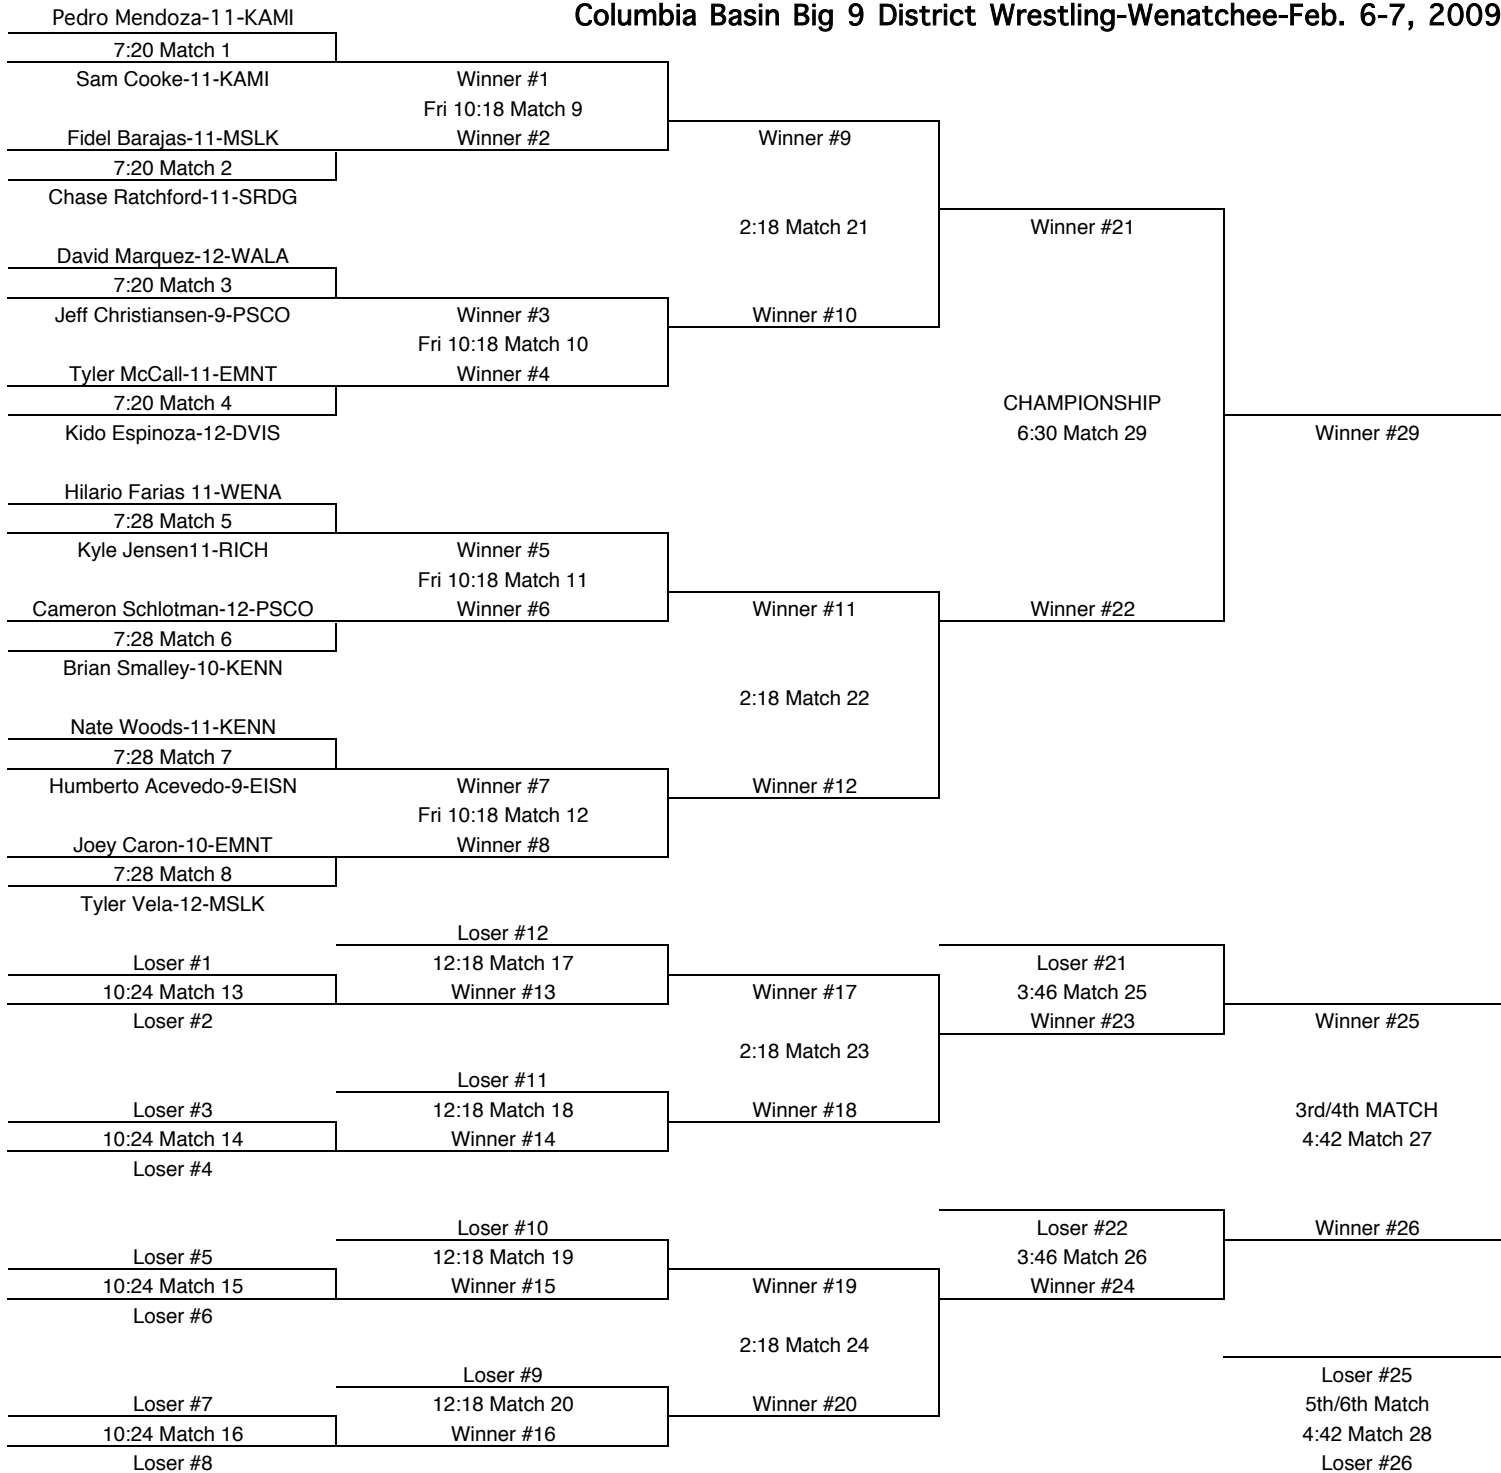

Columbia Basin Big 9 District Wrestling-Wenatchee-Feb. 6-7, 2009

140

TEAM POINTS-140	
0	DVIS-Davis
0	EMNT-Eastmont
0	EISN-Eisenhower
0	KAMI-Kamiakin
0	KNWK-Kennewick
0	MSLK-Moses Lake
0	PSCO-Pasco
0	RICH-Richland
0	SRDG-Southridge
0	WALA-Walla Walla
0	WENA-Wenatchee
FINAL PLACES-140	
1st	
2nd	
3rd	
4th	
5th	
6th