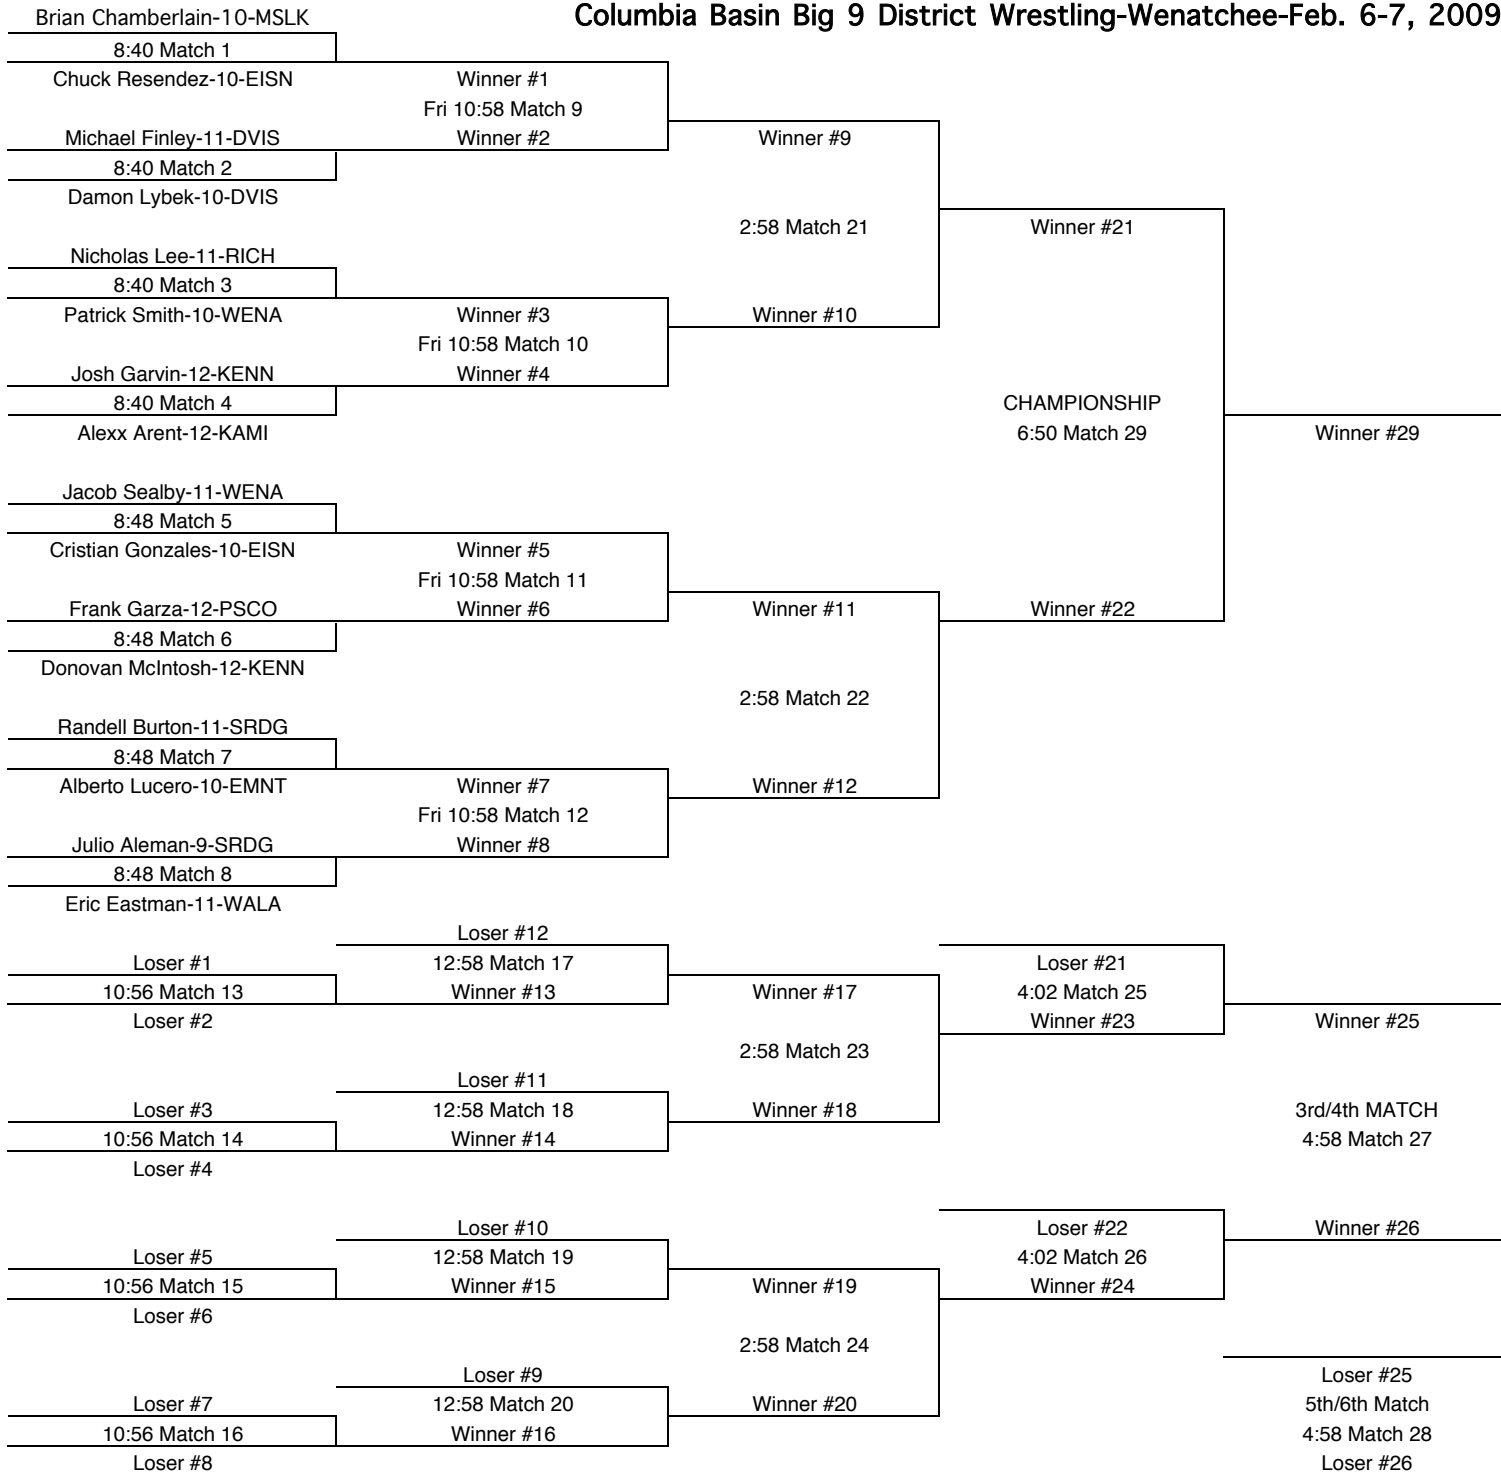

Columbia Basin Big 9 District Wrestling-Wenatchee-Feb. 6-7, 2009

189

TEAM POINTS-189	
0	DVIS-Davis
0	EMNT-Eastmont
0	EISN-Eisenhower
0	KAMI-Kamiakin
0	KNWK-Kennewick
0	MSLK-Moses Lake
0	PSCO-Pasco
0	RICH-Richland
0	SRDG-Southridge
0	WALA-Walla Walla
0	WENA-Wenatchee

FINAL PLACES-189	
1st	
2nd	
3rd	
4th	
5th	
6th