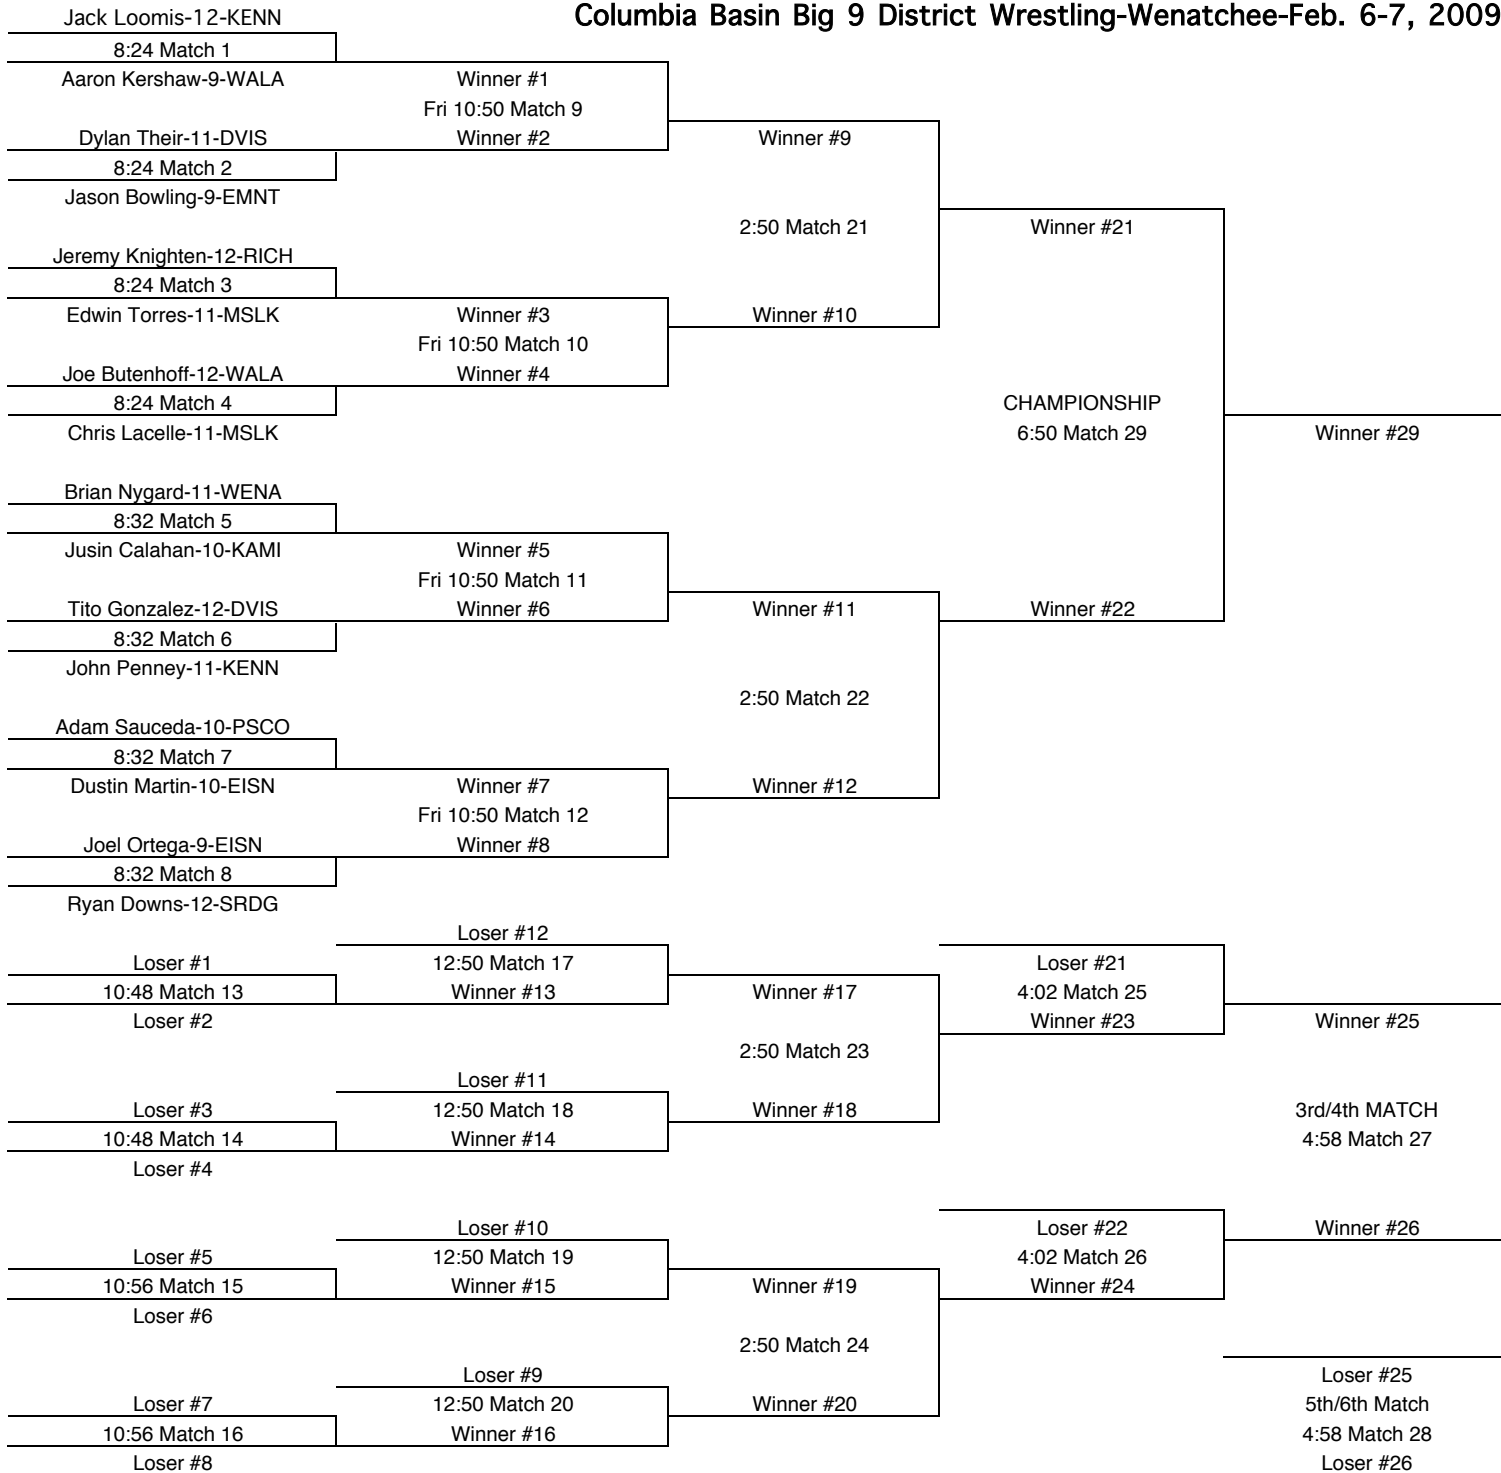

Columbia Basin Big 9 District Wrestling-Wenatchee-Feb. 6-7, 2009

171

TEAM POINTS-171	
0	DVIS-Davis
0	EMNT-Eastmont
0	EISN-Eisenhower
0	KAMI-Kamiakin
0	KNWK-Kennewick
0	MSLK-Moses Lake
0	PSCO-Pasco
0	RICH-Richland
0	SRDG-Southridge
0	WALA-Walla Walla
0	WENA-Wenatchee

FINAL PLACES-171	
1st	
2nd	
3rd	
4th	
5th	
6th