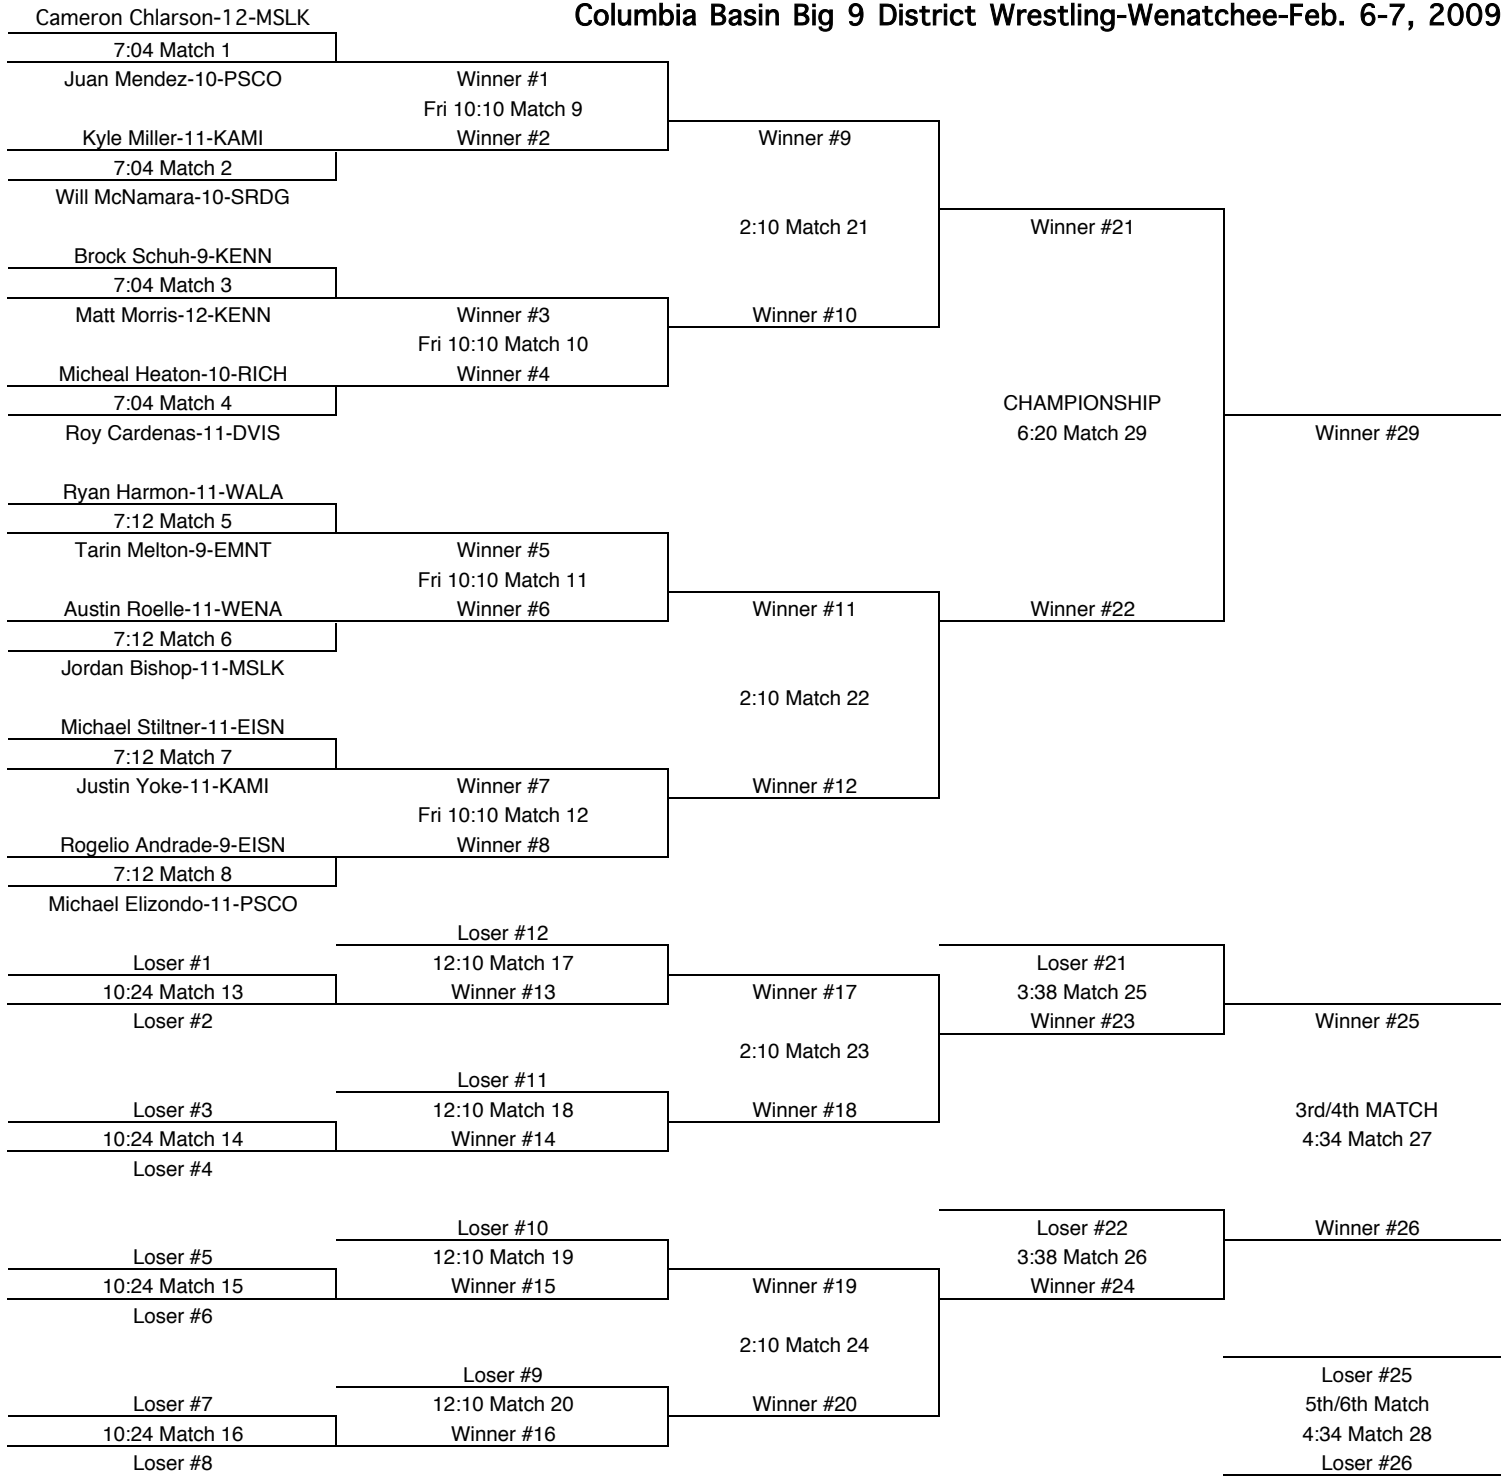

Columbia Basin Big 9 District Wrestling-Wenatchee-Feb. 6-7, 2009

135

TEAM POINTS-135	
0	DVIS-Davis
0	EMNT-Eastmont
0	EISN-Eisenhower
0	KAMI-Kamiakin
0	KNWK-Kennewick
0	MSLK-Moses Lake
0	PSCO-Pasco
0	RICH-Richland
0	SRDG-Southridge
0	WALA-Walla Walla
0	WENA-Wenatchee

FINAL PLACES-135	
1st	
2nd	
3rd	
4th	
5th	
6th