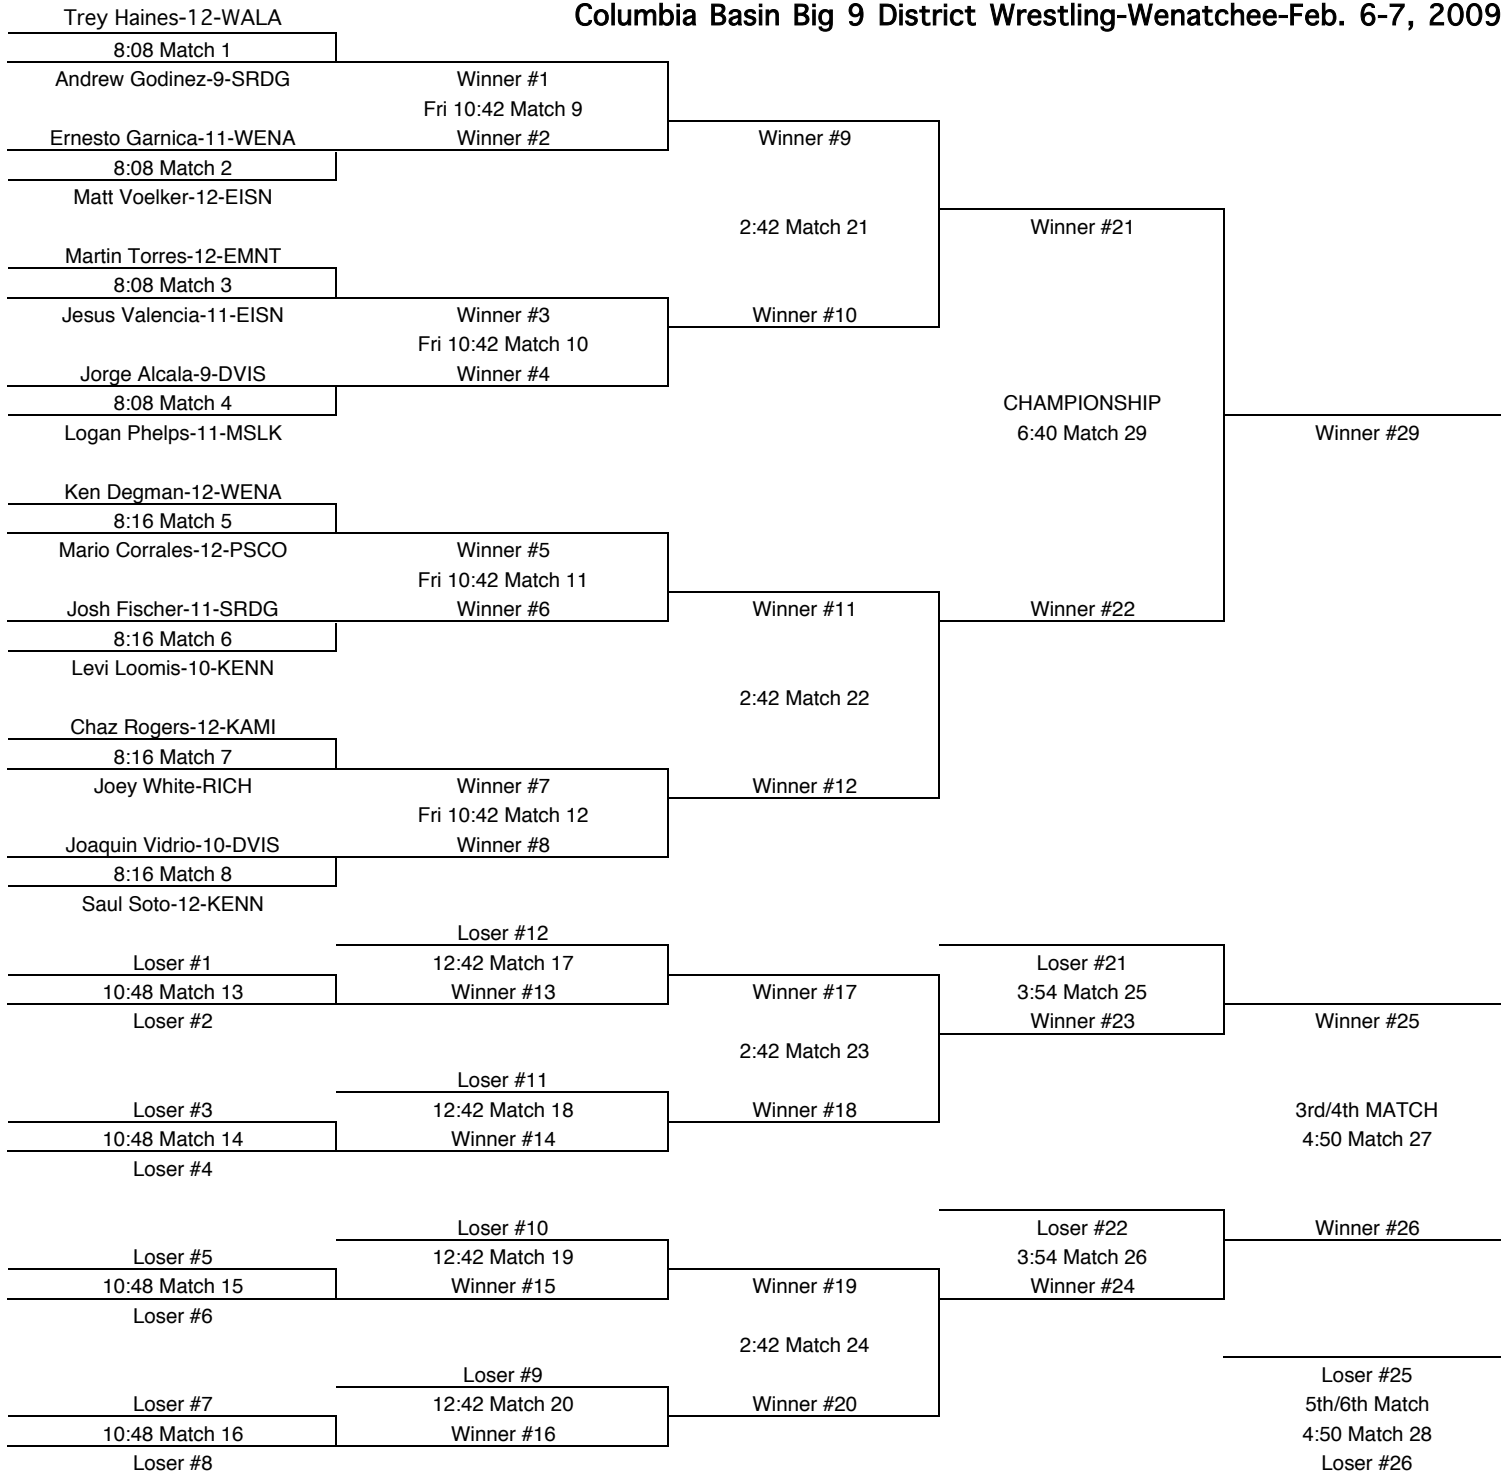

Columbia Basin Big 9 District Wrestling-Wenatchee-Feb. 6-7, 2009

160

TEAM POINTS-160	
0	DVIS-Davis
0	EMNT-Eastmont
0	EISN-Eisenhower
0	KAMI-Kamiakin
0	KNWK-Kennewick
0	MSLK-Moses Lake
0	PSCO-Pasco
0	RICH-Richland
0	SRDG-Southridge
0	WALA-Walla Walla
0	WENA-Wenatchee
FINAL PLACES-160	
1st	
2nd	
3rd	
4th	
5th	
6th