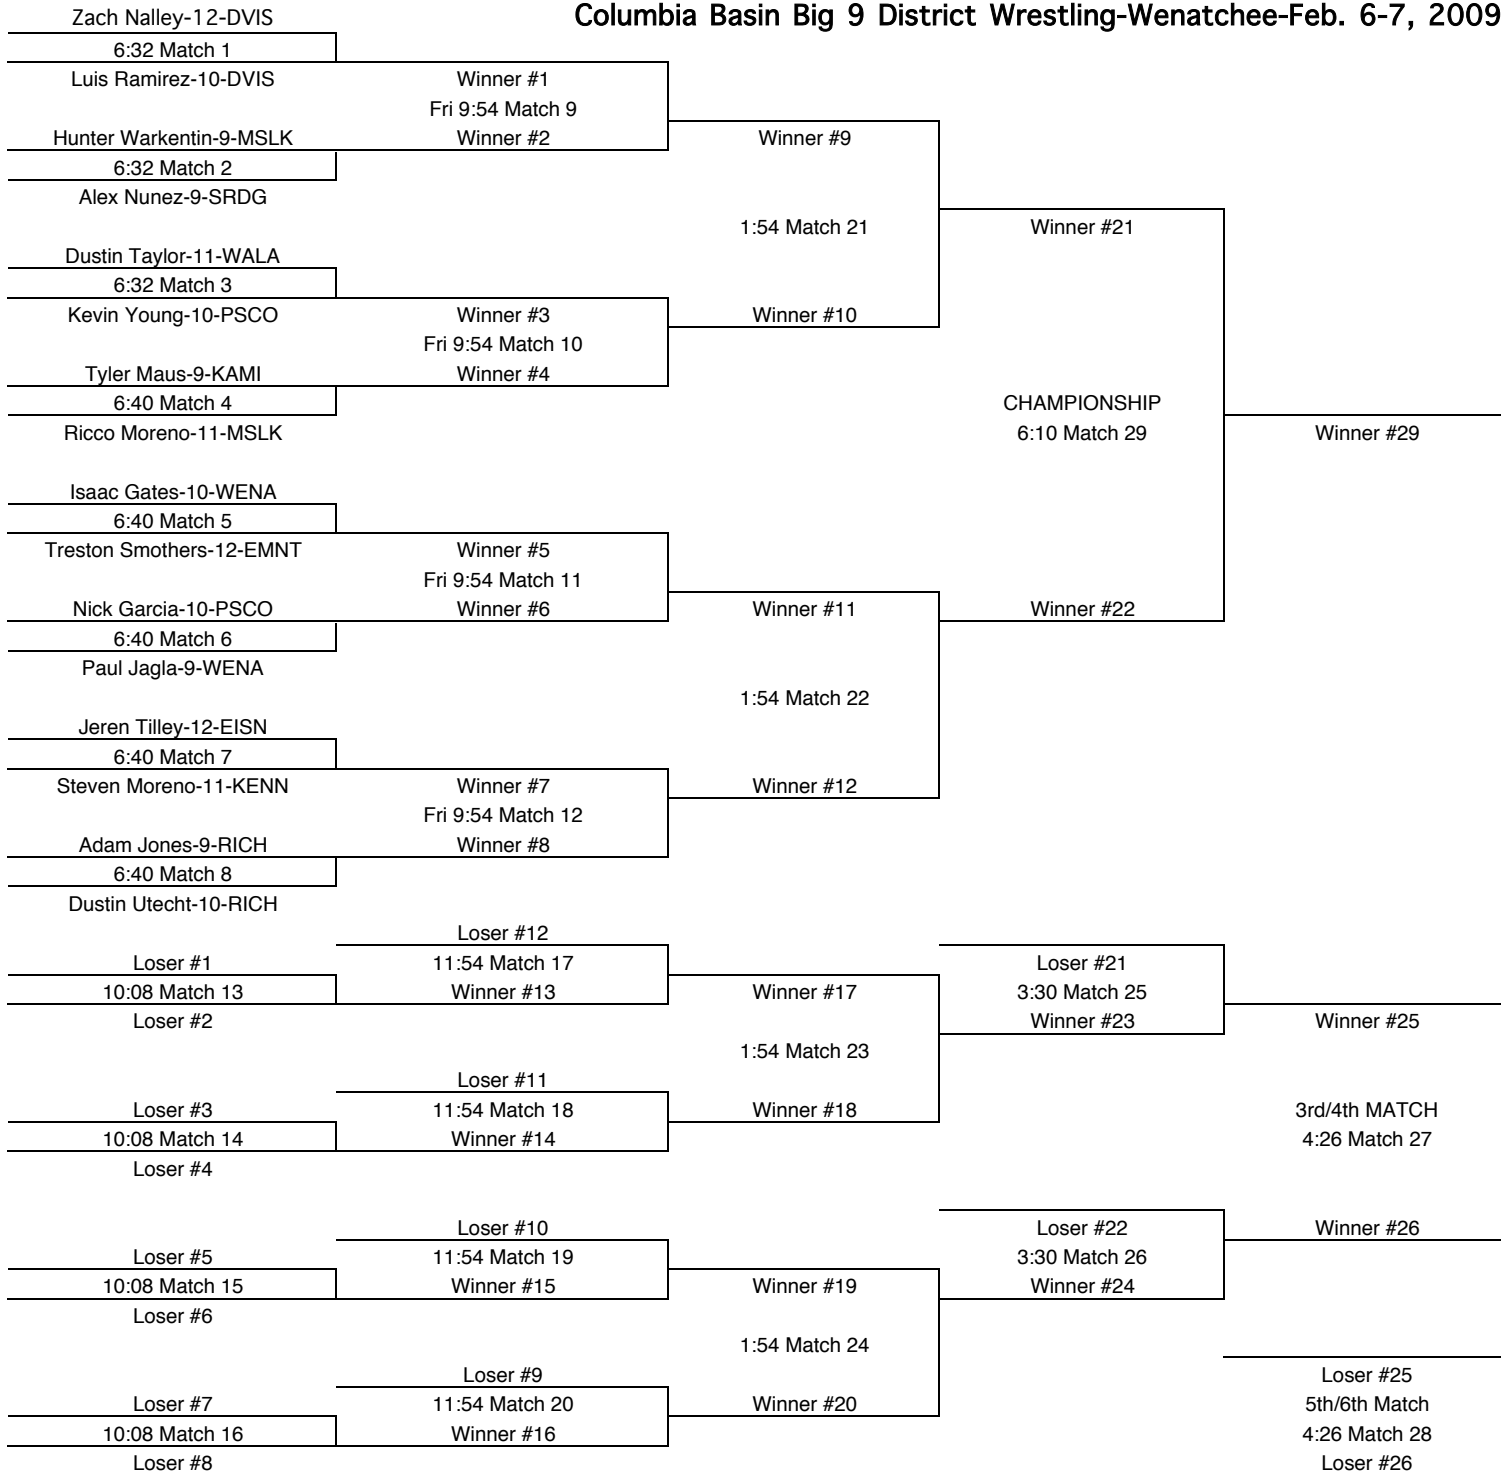

Columbia Basin Big 9 District Wrestling-Wenatchee-Feb. 6-7, 2009

103

TEAM POINTS-103	
0	DVIS-Davis
0	EMNT-Eastmont
0	EISN-Eisenhower
0	KAMI-Kamiakin
0	KNWK-Kennewick
0	MSLK-Moses Lake
0	PSCO-Pasco
0	RICH-Richland
0	SRDG-Southridge
0	WALA-Walla Walla
0	WENA-Wenatchee

FINAL PLACES-103	
1st	
2nd	
3rd	
4th	
5th	
6th	

Columbia Basin Big 9 District Wrestling-Wenatchee-Feb. 6-7, 2009

112

TEAM POINTS-112	
0	DVIS-Davis
0	EMNT-Eastmont
0	EISN-Eisenhower
0	KAMI-Kamiakin
0	KNWK-Kennewick
0	MSLK-Moses Lake
0	PSCO-Pasco
0	RICH-Richland
0	SRDG-Southridge
0	WALA-Walla Walla
0	WENA-Wenatchee
FINAL PLACES-112	
1st	
2nd	
3rd	
4th	
5th	
6th	

Columbia Basin Big 9 District Wrestling-Wenatchee-Feb. 6-7, 2009

119

TEAM POINTS-119	
0	DVIS-Davis
0	EMNT-Eastmont
0	EISN-Eisenhower
0	KAMI-Kamiakin
0	KNWK-Kennewick
0	MSLK-Moses Lake
0	PSCO-Pasco
0	RICH-Richland
0	SRDG-Southridge
0	WALA-Walla Walla
0	WENA-Wenatchee

FINAL PLACES-119	
1st	
2nd	
3rd	
4th	
5th	
6th	

Columbia Basin Big 9 District Wrestling-Wenatchee-Feb. 6-7, 2009

125

TEAM POINTS-125	
0	DVIS-Davis
0	EMNT-Eastmont
0	EISN-Eisenhower
0	KAMI-Kamiakin
0	KNWK-Kennewick
0	MSLK-Moses Lake
0	PSCO-Pasco
0	RICH-Richland
0	SRDG-Southridge
0	WALA-Walla Walla
0	WENA-Wenatchee