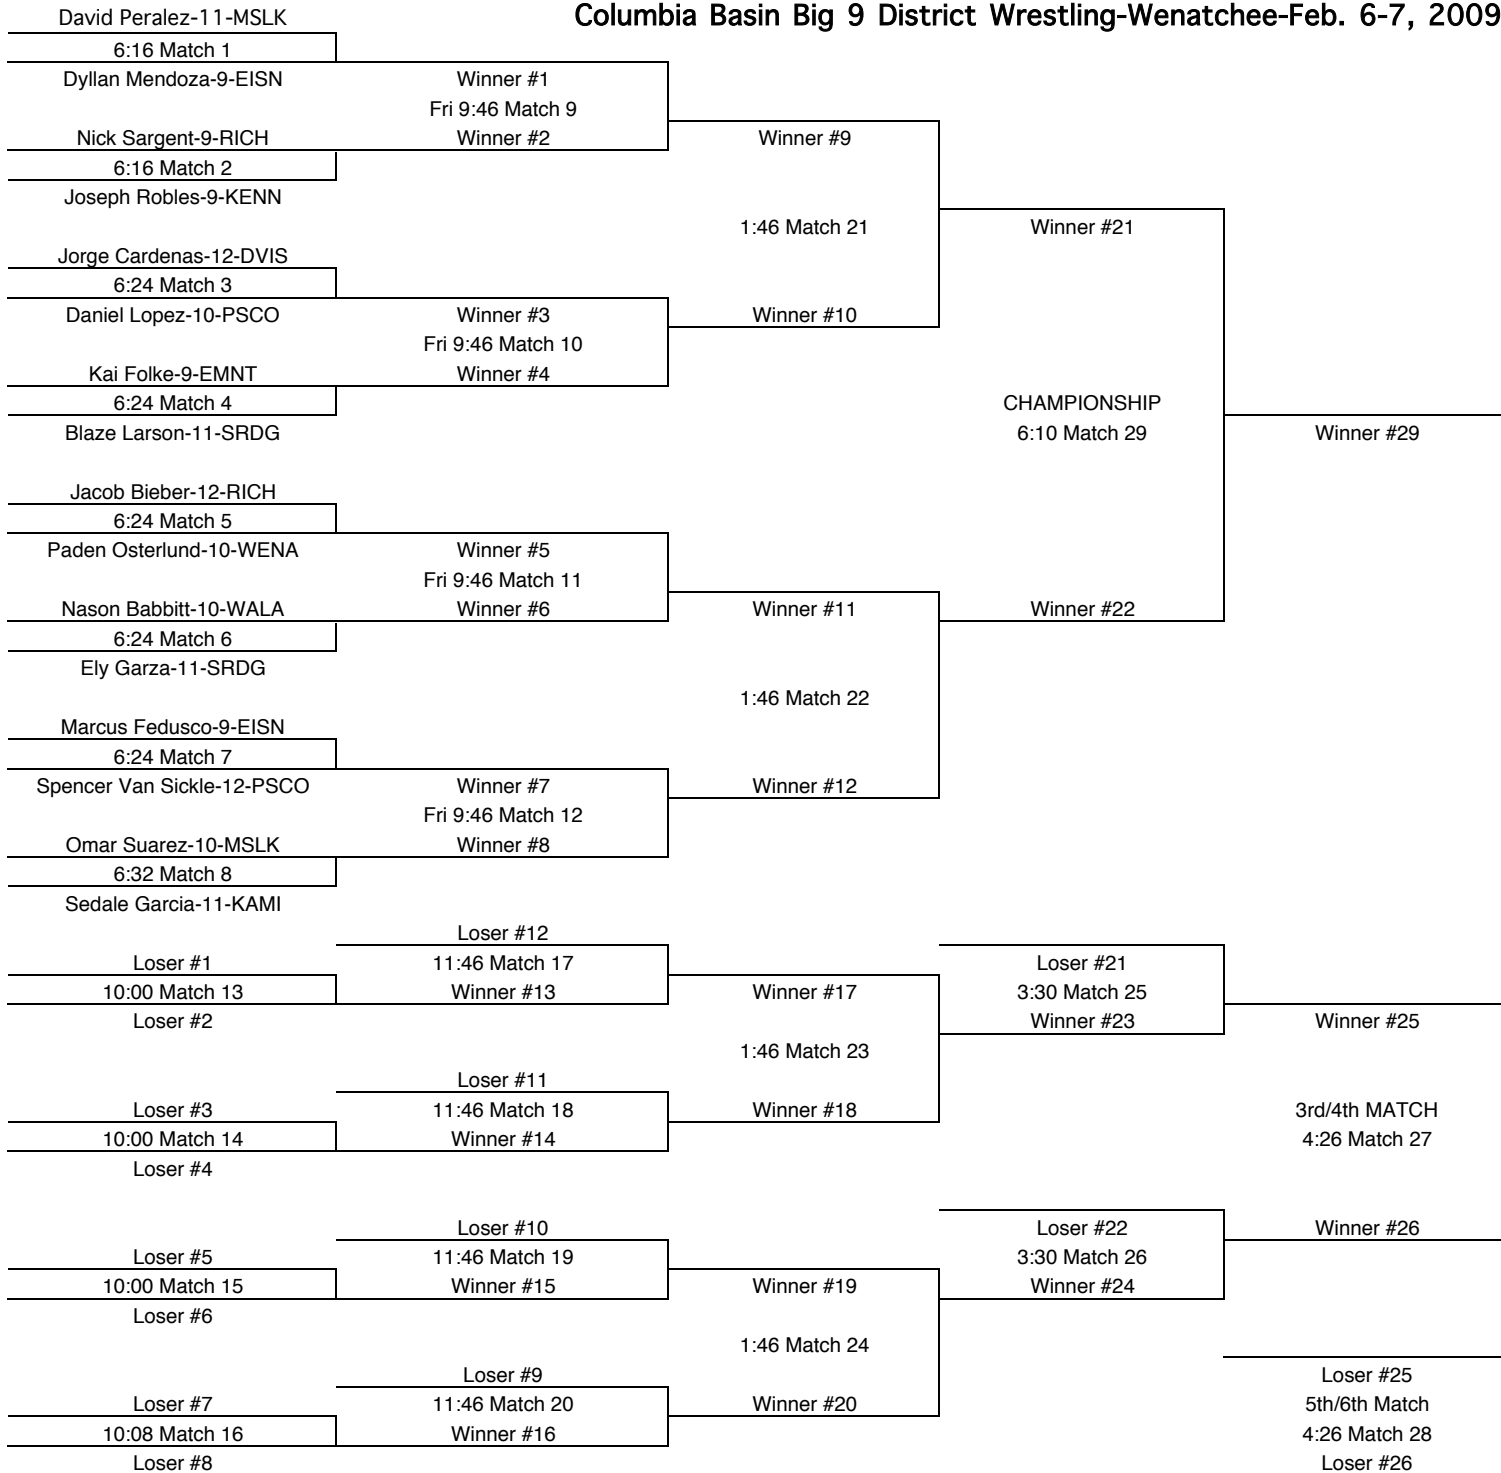

Columbia Basin Big 9 District Wrestling-Wenatchee-Feb. 6-7, 2009

103

TEAM POINTS-103	
0	DVIS-Davis
0	EMNT-Eastmont
0	EISN-Eisenhower
0	KAMI-Kamiakin
0	KNWK-Kennewick
0	MSLK-Moses Lake
0	PSCO-Pasco
0	RICH-Richland
0	SRDG-Southridge
0	WALA-Walla Walla
0	WENA-Wenatchee

FINAL PLACES-103	
1st	
2nd	
3rd	
4th	
5th	
6th	

Columbia Basin Big 9 District Wrestling-Wenatchee-Feb. 6-7, 2009

112

TEAM POINTS-112	
0	DVIS-Davis
0	EMNT-Eastmont
0	EISN-Eisenhower
0	KAMI-Kamiakin
0	KNWK-Kennewick
0	MSLK-Moses Lake
0	PSCO-Pasco
0	RICH-Richland
0	SRDG-Southridge
0	WALA-Walla Walla
0	WENA-Wenatchee
FINAL PLACES-112	
1st	
2nd	
3rd	
4th	
5th	
6th	

Columbia Basin Big 9 District Wrestling-Wenatchee-Feb. 6-7, 2009

119

TEAM POINTS-119	
0	DVIS-Davis
0	EMNT-Eastmont
0	EISN-Eisenhower
0	KAMI-Kamiakin
0	KNWK-Kennewick
0	MSLK-Moses Lake
0	PSCO-Pasco
0	RICH-Richland
0	SRDG-Southridge
0	WALA-Walla Walla
0	WENA-Wenatchee

FINAL PLACES-119	
1st	
2nd	
3rd	
4th	
5th	
6th	

Columbia Basin Big 9 District Wrestling-Wenatchee-Feb. 6-7, 2009

125

TEAM POINTS-125	
0	DVIS-Davis
0	EMNT-Eastmont
0	EISN-Eisenhower
0	KAMI-Kamiakin
0	KNWK-Kennewick
0	MSLK-Moses Lake
0	PSCO-Pasco
0	RICH-Richland
0	SRDG-Southridge
0	WALA-Walla Walla
0	WENA-Wenatchee