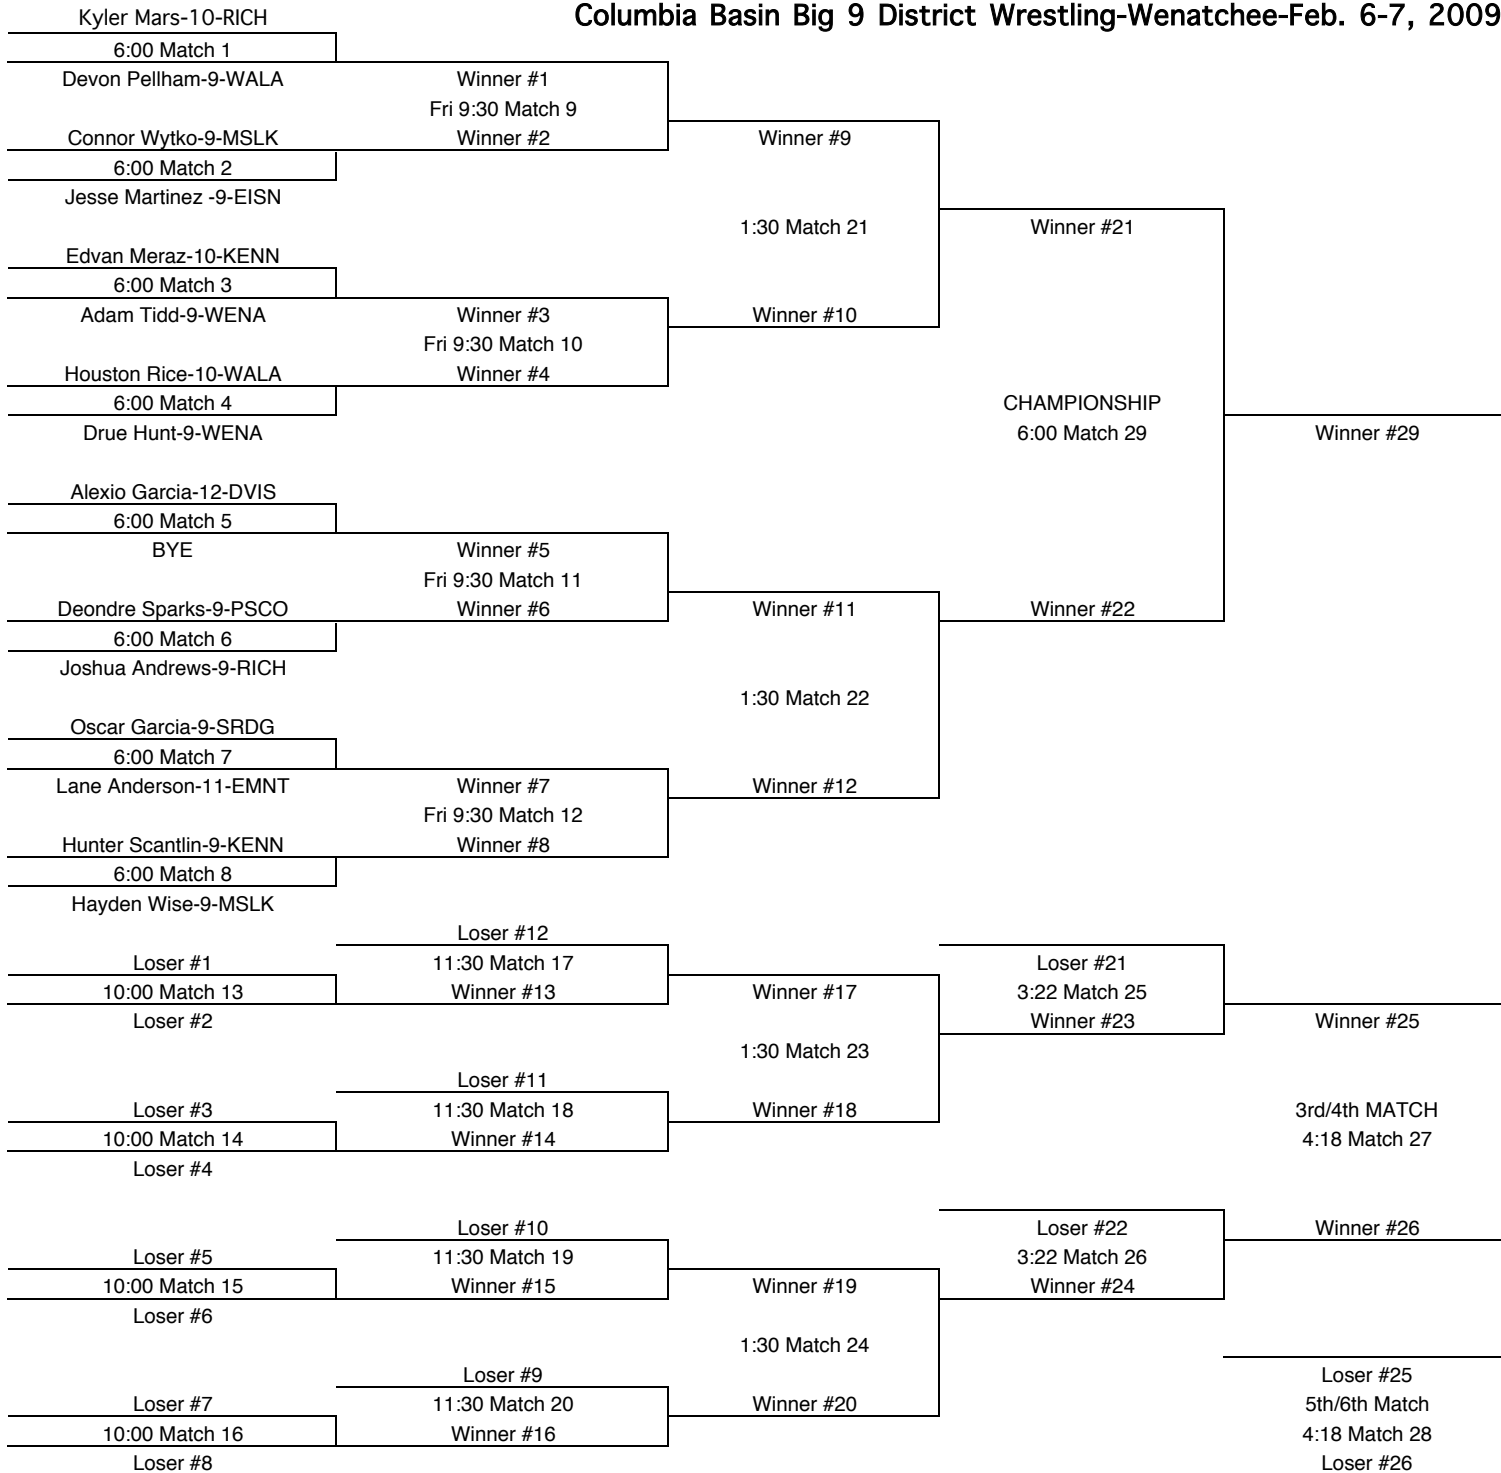

Columbia Basin Big 9 District Wrestling-Wenatchee-Feb. 6-7, 2009

103

TEAM POINTS-103	
0	DVIS-Davis
0	EMNT-Eastmont
0	EISN-Eisenhower
0	KAMI-Kamiakin
0	KNWK-Kennewick
0	MSLK-Moses Lake
0	PSCO-Pasco
0	RICH-Richland
0	SRDG-Southridge
0	WALA-Walla Walla
0	WENA-Wenatchee

FINAL PLACES-103	
1st	
2nd	
3rd	
4th	
5th	
6th	

Columbia Basin Big 9 District Wrestling-Wenatchee-Feb. 6-7, 2009

112

TEAM POINTS-112	
0	DVIS-Davis
0	EMNT-Eastmont
0	EISN-Eisenhower
0	KAMI-Kamiakin
0	KNWK-Kennewick
0	MSLK-Moses Lake
0	PSCO-Pasco
0	RICH-Richland
0	SRDG-Southridge
0	WALA-Walla Walla
0	WENA-Wenatchee
FINAL PLACES-112	
1st	
2nd	
3rd	
4th	
5th	
6th	

Columbia Basin Big 9 District Wrestling-Wenatchee-Feb. 6-7, 2009

119

TEAM POINTS-119	
0	DVIS-Davis
0	EMNT-Eastmont
0	EISN-Eisenhower
0	KAMI-Kamiakin
0	KNWK-Kennewick
0	MSLK-Moses Lake
0	PSCO-Pasco
0	RICH-Richland
0	SRDG-Southridge
0	WALA-Walla Walla
0	WENA-Wenatchee

FINAL PLACES-119	
1st	
2nd	
3rd	
4th	
5th	
6th	

Columbia Basin Big 9 District Wrestling-Wenatchee-Feb. 6-7, 2009

125

TEAM POINTS-125	
0	DVIS-Davis
0	EMNT-Eastmont
0	EISN-Eisenhower
0	KAMI-Kamiakin
0	KNWK-Kennewick
0	MSLK-Moses Lake
0	PSCO-Pasco
0	RICH-Richland
0	SRDG-Southridge
0	WALA-Walla Walla
0	WENA-Wenatchee