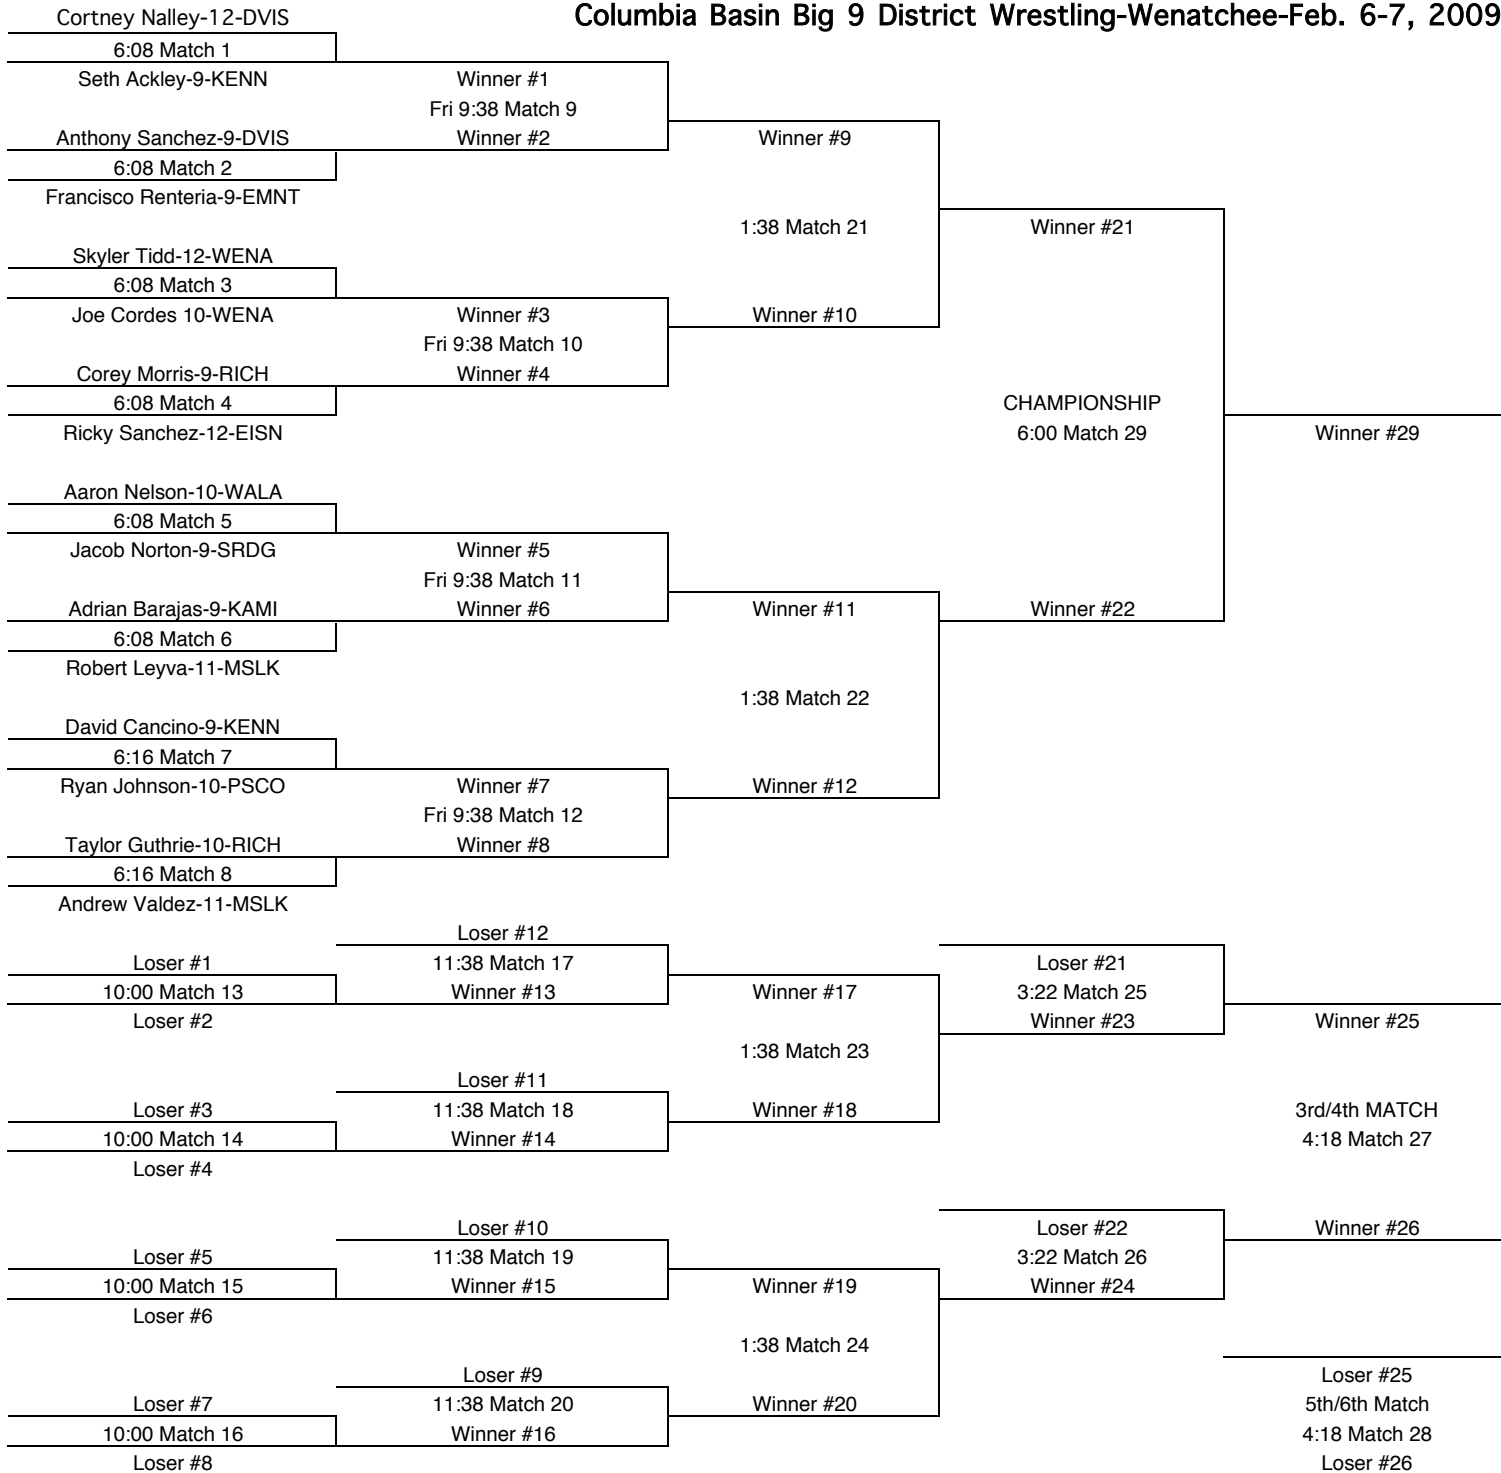

Columbia Basin Big 9 District Wrestling-Wenatchee-Feb. 6-7, 2009

103

TEAM POINTS-103	
0	DVIS-Davis
0	EMNT-Eastmont
0	EISN-Eisenhower
0	KAMI-Kamiakin
0	KNWK-Kennewick
0	MSLK-Moses Lake
0	PSCO-Pasco
0	RICH-Richland
0	SRDG-Southridge
0	WALA-Walla Walla
0	WENA-Wenatchee

FINAL PLACES-103	
1st	
2nd	
3rd	
4th	
5th	
6th	

Columbia Basin Big 9 District Wrestling-Wenatchee-Feb. 6-7, 2009

112

TEAM POINTS-112	
0	DVIS-Davis
0	EMNT-Eastmont
0	EISN-Eisenhower
0	KAMI-Kamiakin
0	KNWK-Kennewick
0	MSLK-Moses Lake
0	PSCO-Pasco
0	RICH-Richland
0	SRDG-Southridge
0	WALA-Walla Walla
0	WENA-Wenatchee
FINAL PLACES-112	
1st	
2nd	
3rd	
4th	
5th	
6th	

Columbia Basin Big 9 District Wrestling-Wenatchee-Feb. 6-7, 2009

119

TEAM POINTS-119	
0	DVIS-Davis
0	EMNT-Eastmont
0	EISN-Eisenhower
0	KAMI-Kamiakin
0	KNWK-Kennewick
0	MSLK-Moses Lake
0	PSCO-Pasco
0	RICH-Richland
0	SRDG-Southridge
0	WALA-Walla Walla
0	WENA-Wenatchee

FINAL PLACES-119	
1st	
2nd	
3rd	
4th	
5th	
6th	

Columbia Basin Big 9 District Wrestling-Wenatchee-Feb. 6-7, 2009

125

TEAM POINTS-125	
0	DVIS-Davis
0	EMNT-Eastmont
0	EISN-Eisenhower
0	KAMI-Kamiakin
0	KNWK-Kennewick
0	MSLK-Moses Lake
0	PSCO-Pasco
0	RICH-Richland
0	SRDG-Southridge
0	WALA-Walla Walla
0	WENA-Wenatchee