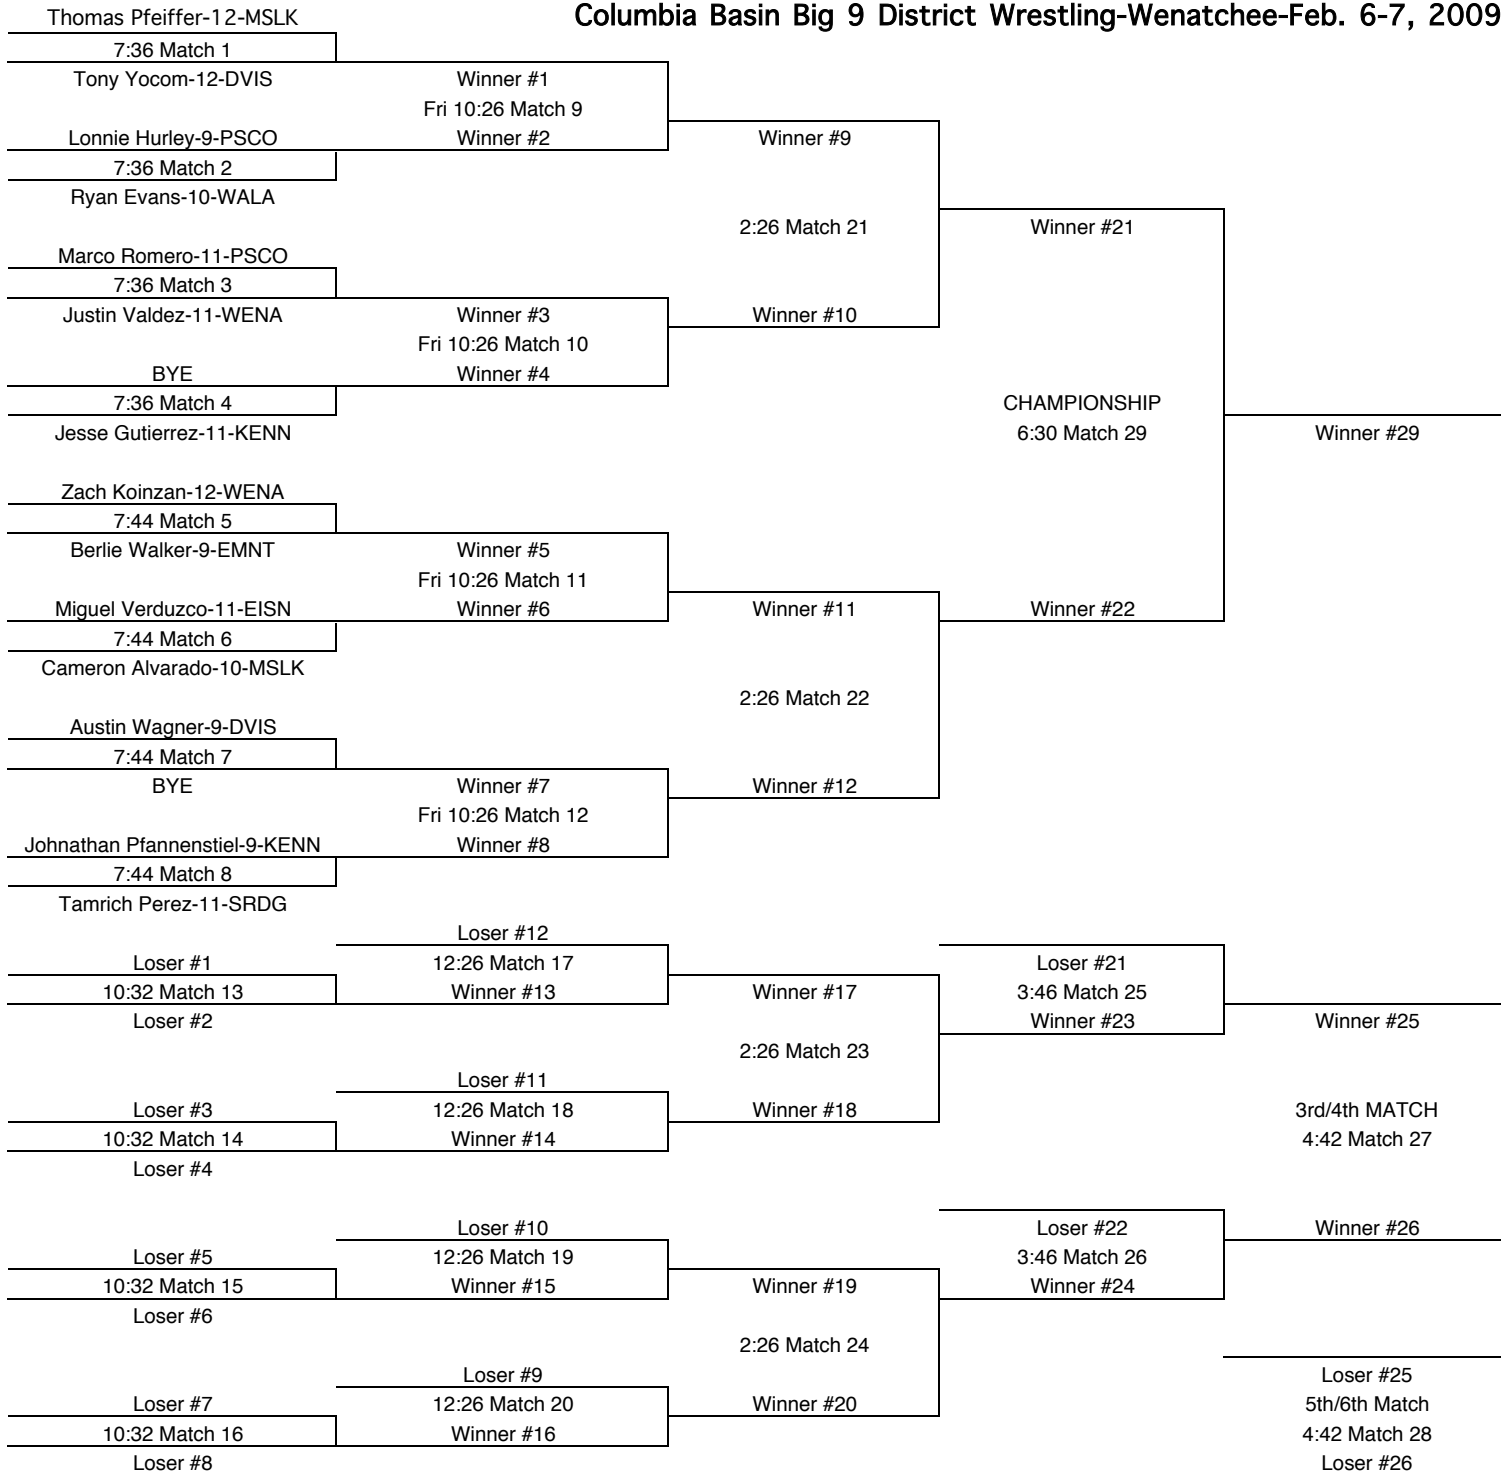

Columbia Basin Big 9 District Wrestling-Wenatchee-Feb. 6-7, 2009

145

TEAM POINTS-145	
0	DVIS-Davis
0	EMNT-Eastmont
0	EISN-Eisenhower
0	KAMI-Kamiakin
0	KNWK-Kennewick
0	MSLK-Moses Lake
0	PSCO-Pasco
0	RICH-Richland
0	SRDG-Southridge
0	WALA-Walla Walla
0	WENA-Wenatchee

FINAL PLACES-145	
1st	
2nd	
3rd	
4th	
5th	
6th