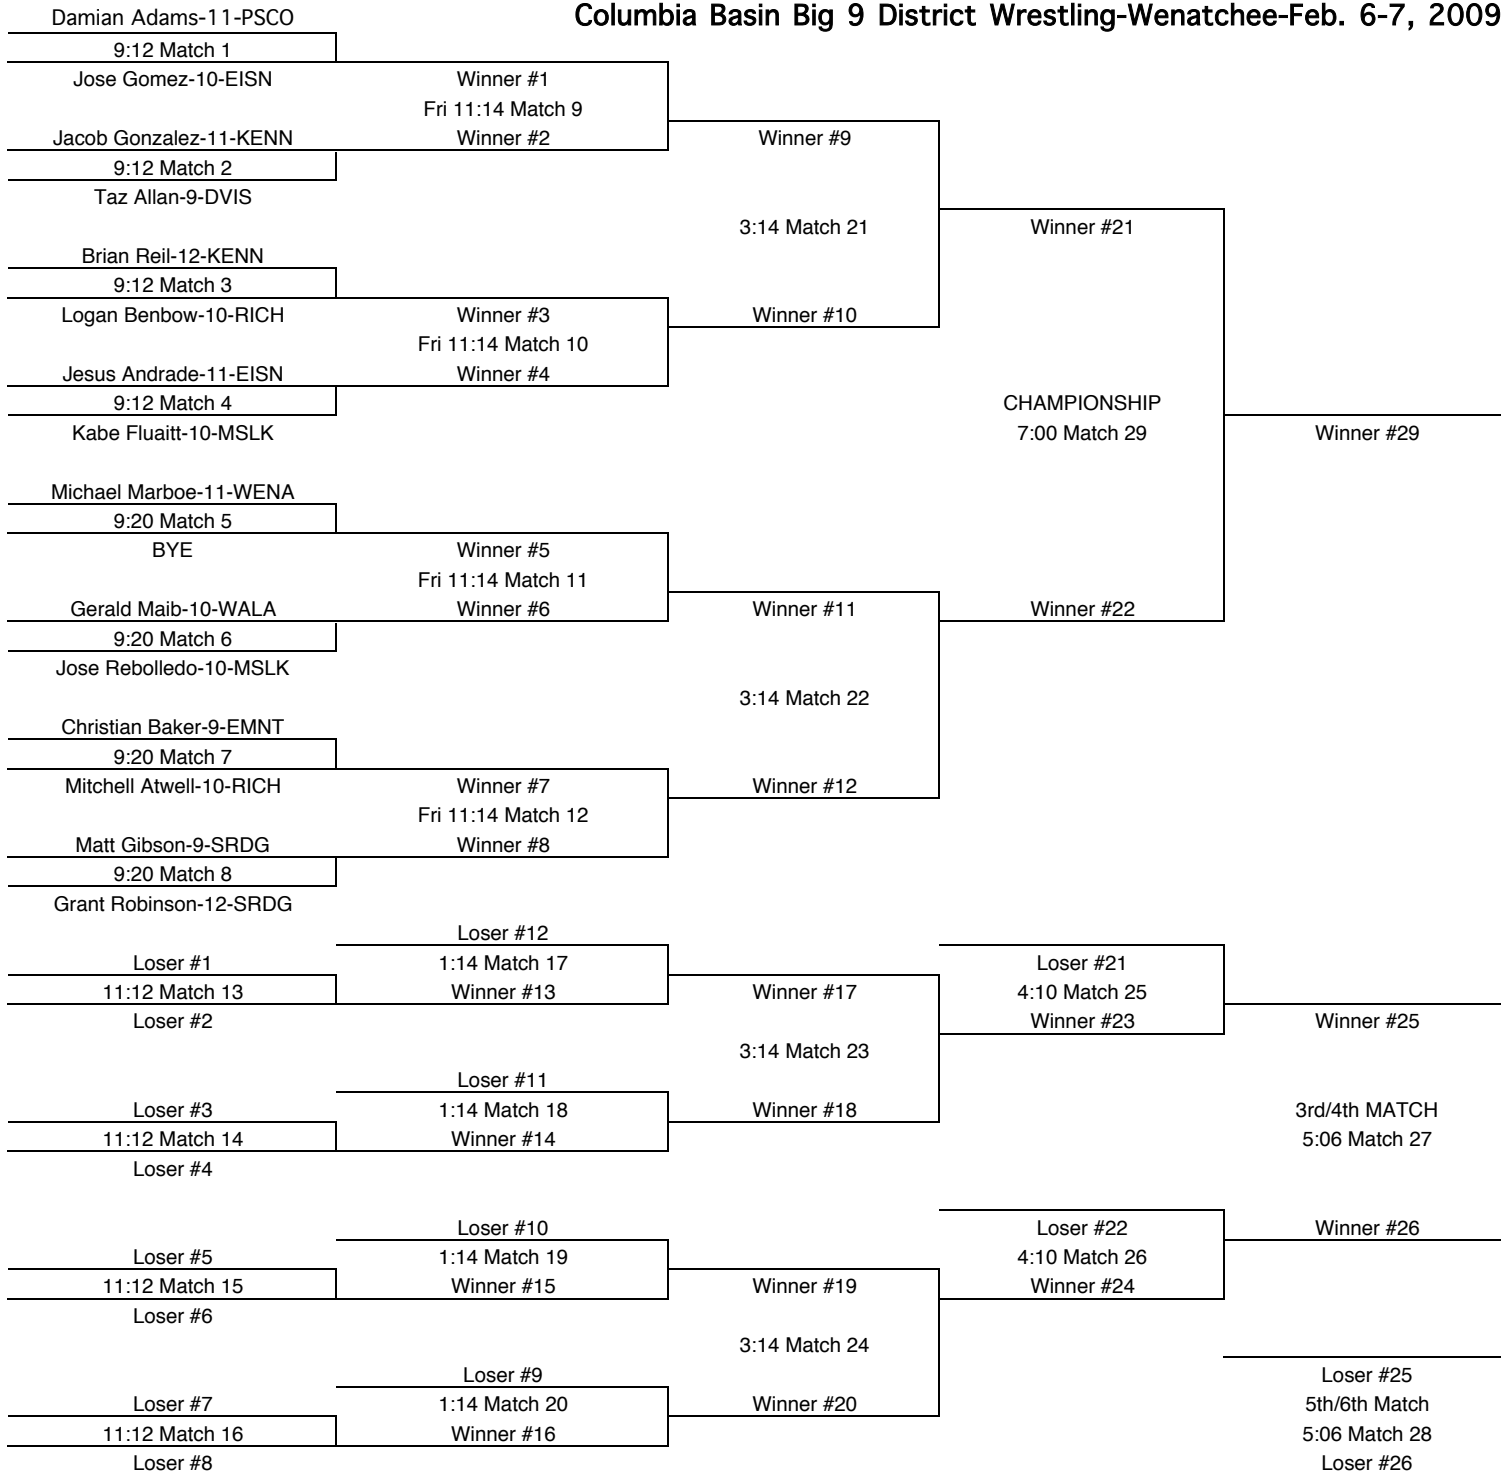

Columbia Basin Big 9 District Wrestling-Wenatchee-Feb. 6-7, 2009

285

TEAM POINTS-285	
0	DVIS-Davis
0	EMNT-Eastmont
0	EISN-Eisenhower
0	KAMI-Kamiakin
0	KNWK-Kennewick
0	MSLK-Moses Lake
0	PSCO-Pasco
0	RICH-Richland
0	SRDG-Southridge
0	WALA-Walla Walla
0	WENA-Wenatchee

FINAL PLACES-275	
1st	
2nd	
3rd	
4th	
5th	
6th