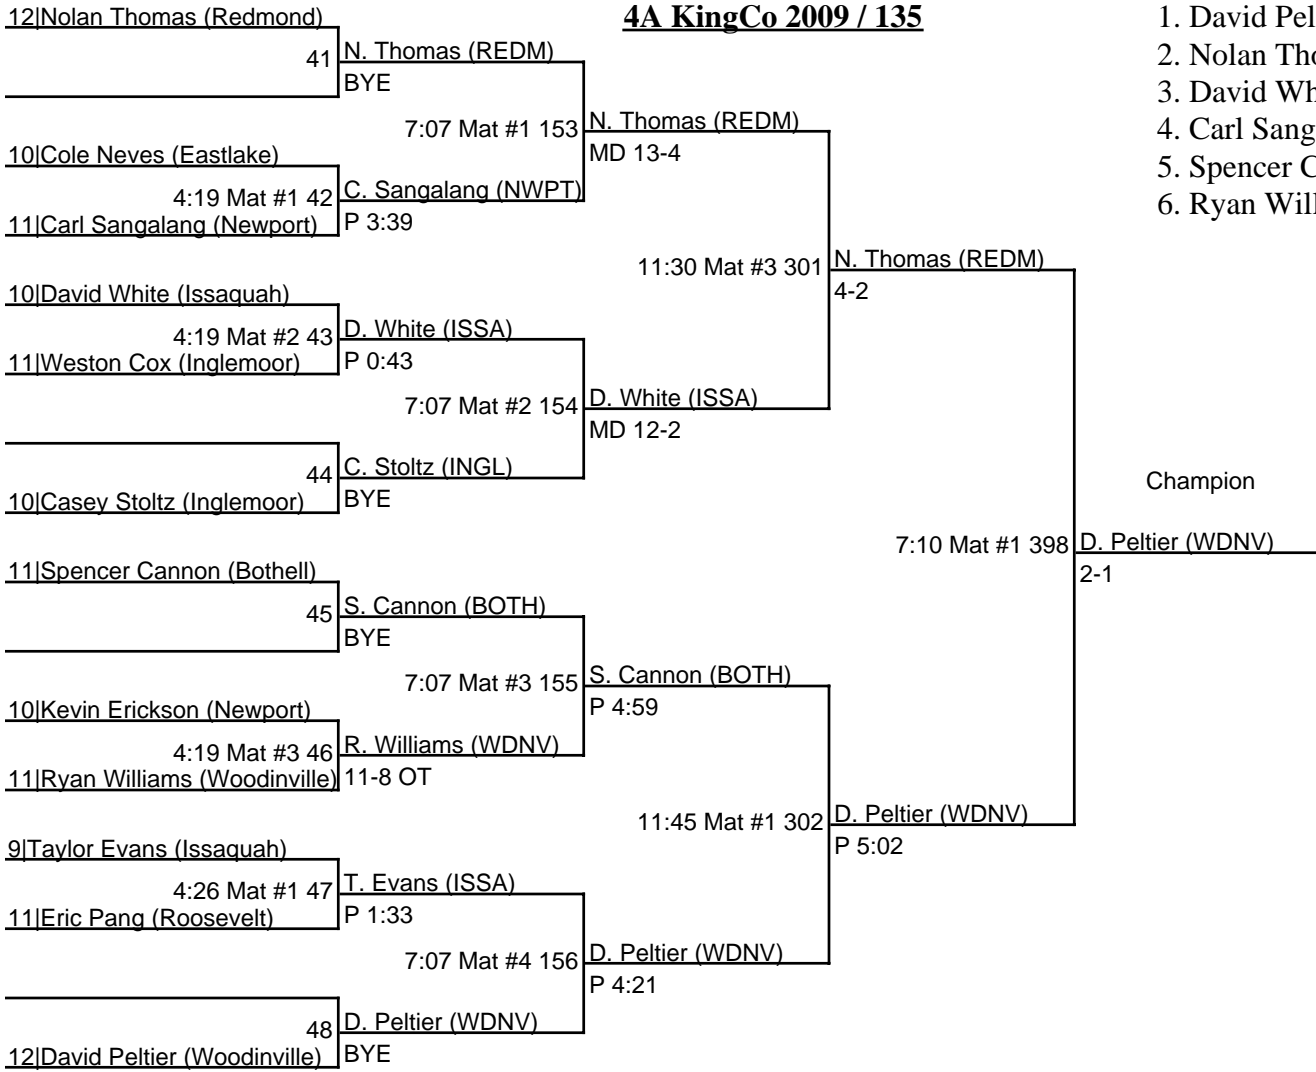

4A KingCo 2009 / 135

1. David Peltier (WDNV)
2. Nolan Thomas (REDM)
3. David White (ISSA)
4. Carl Sangalang (NWPT)
5. Spencer Cannon (BOTH)
6. Ryan Williams (WDNV)