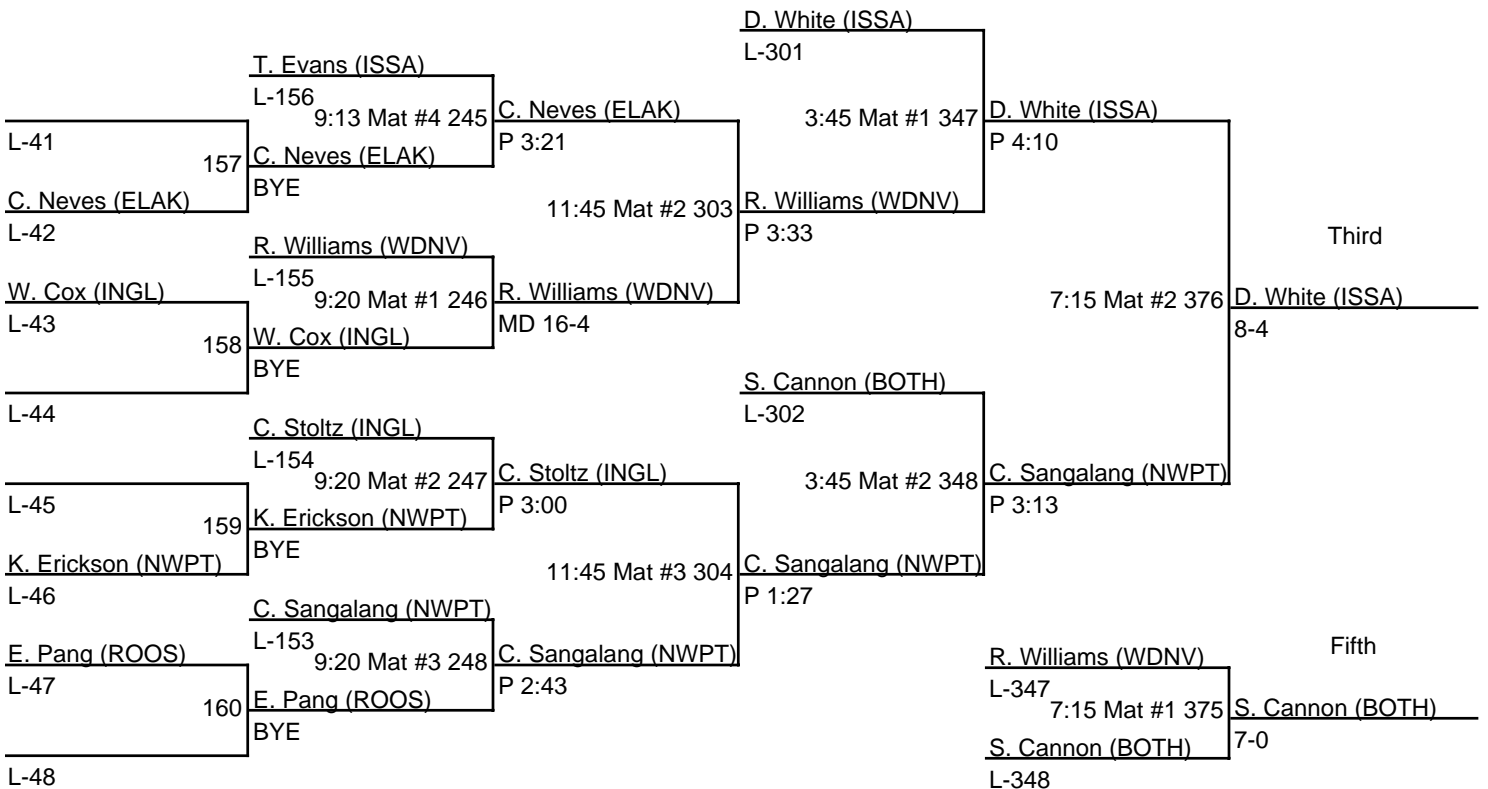

4A KingCo 2009 / 135

1. David Peltier (WDNV)
2. Nolan Thomas (REDM)
3. David White (ISSA)
4. Carl Sangalang (NWPT)
5. Spencer Cannon (BOTH)
6. Ryan Williams (WDNV)