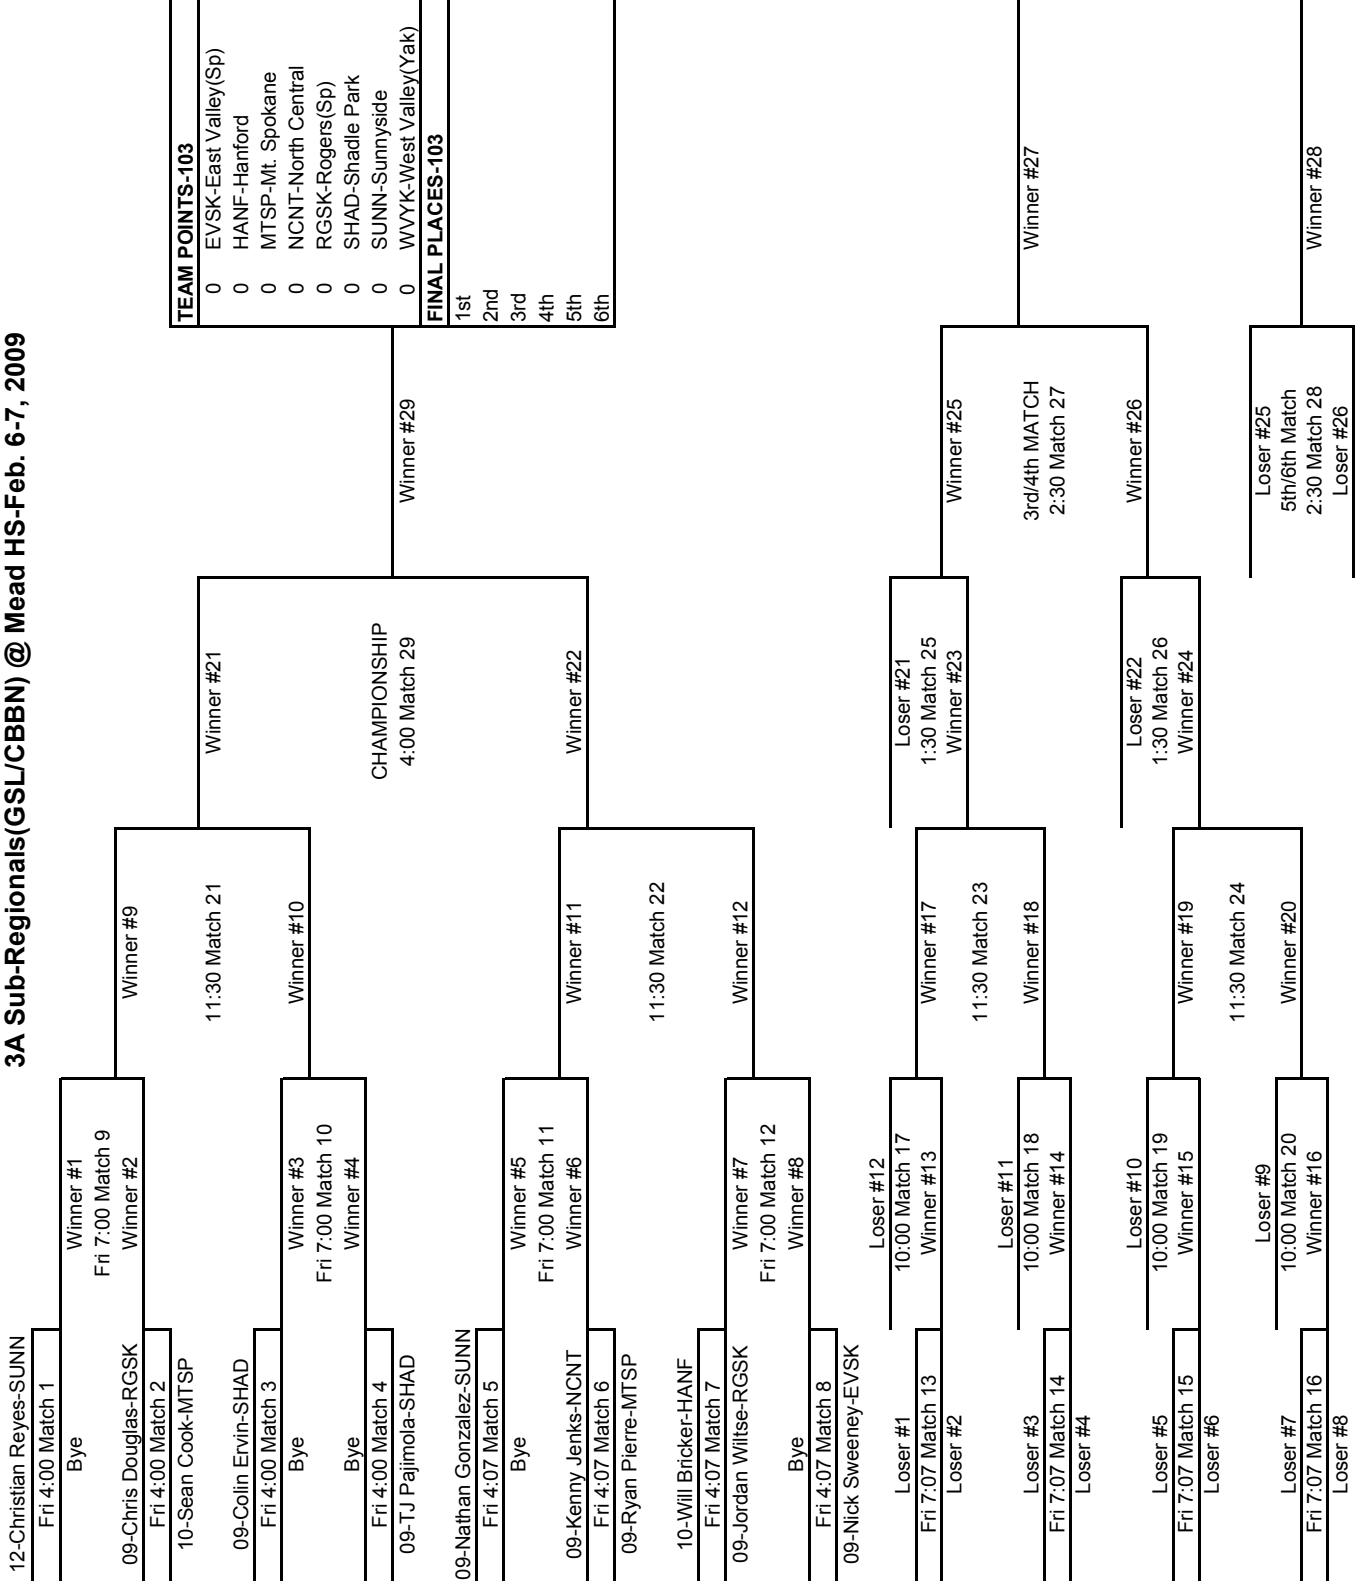

3A Sub-Regionals(GSL/CBBN) @ Mead HS-Feb. 6-7, 2009

TEAM POINTS-103	
0	EVSK-East Valley(Sp)
0	HANF-Hanford
0	MTSP-Mt. Spokane
0	NCNT-North Central
0	RGSK-Rogers(Sp)
0	SHAD-Shadle Park
0	SUNN-Sunnyside
0	WVYK-West Valley(Yak)
FINAL PLACES-103	
1st	
2nd	
3rd	
4th	
5th	
6th	