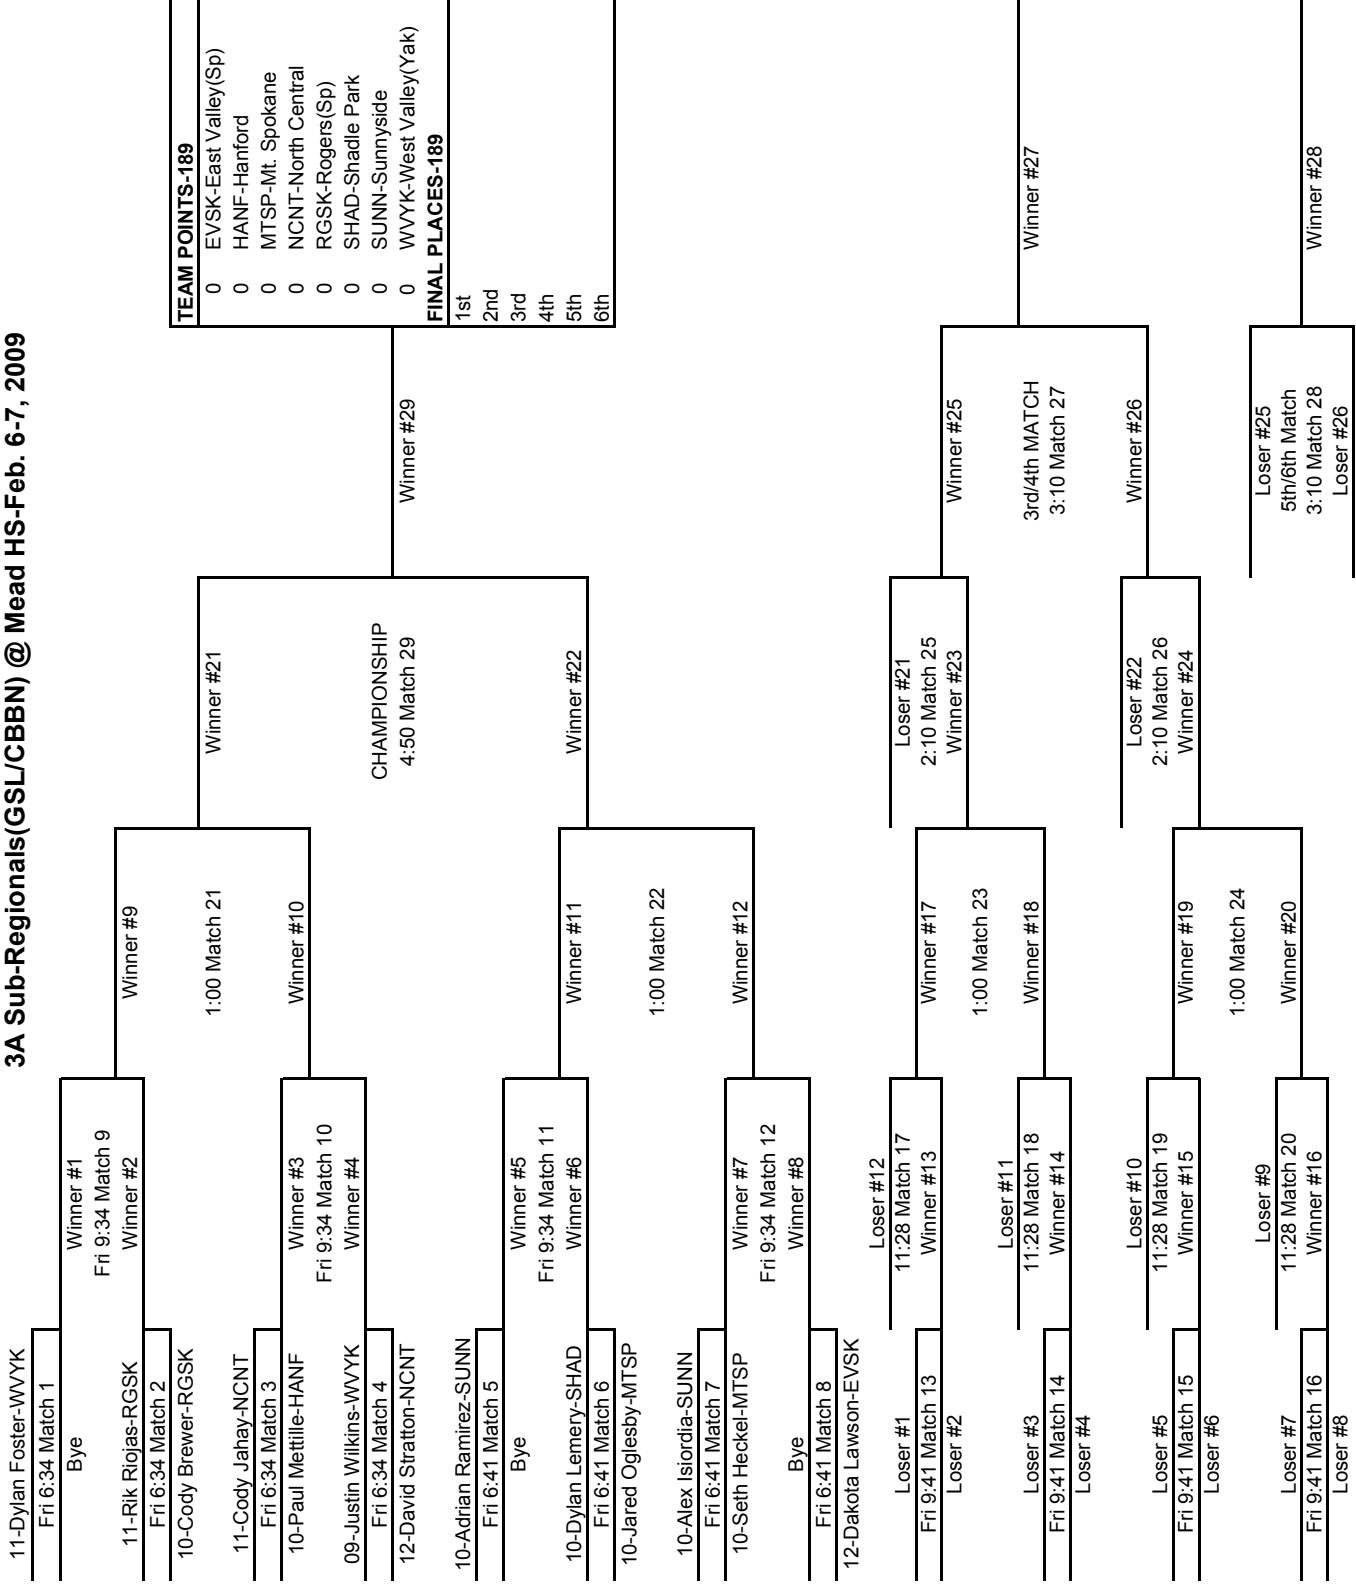

3A Sub-Regionals(GSL/CBBN) @ Mead HS-Feb. 6-7, 2009