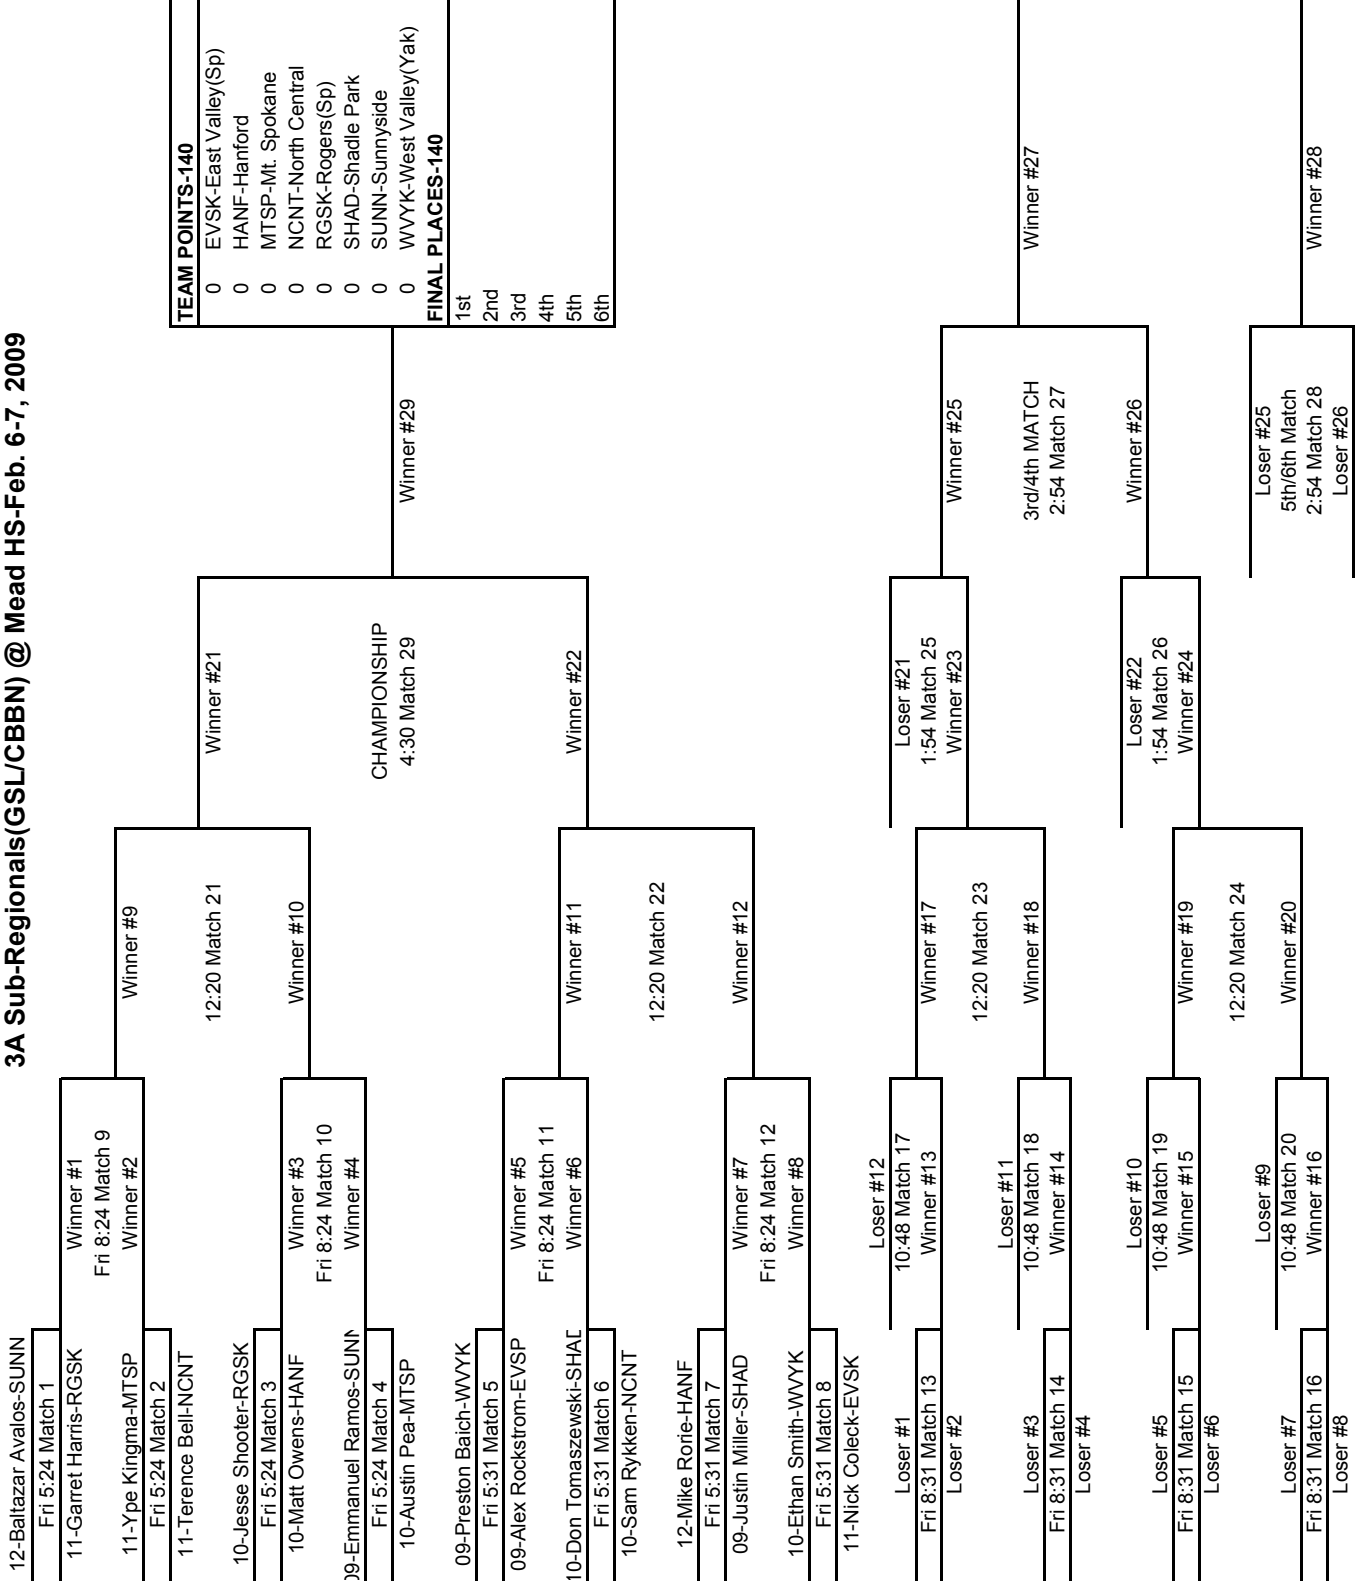

3A Sub-Regionals(GSL/CBBN) @ Mead HS-Feb. 6-7, 2009