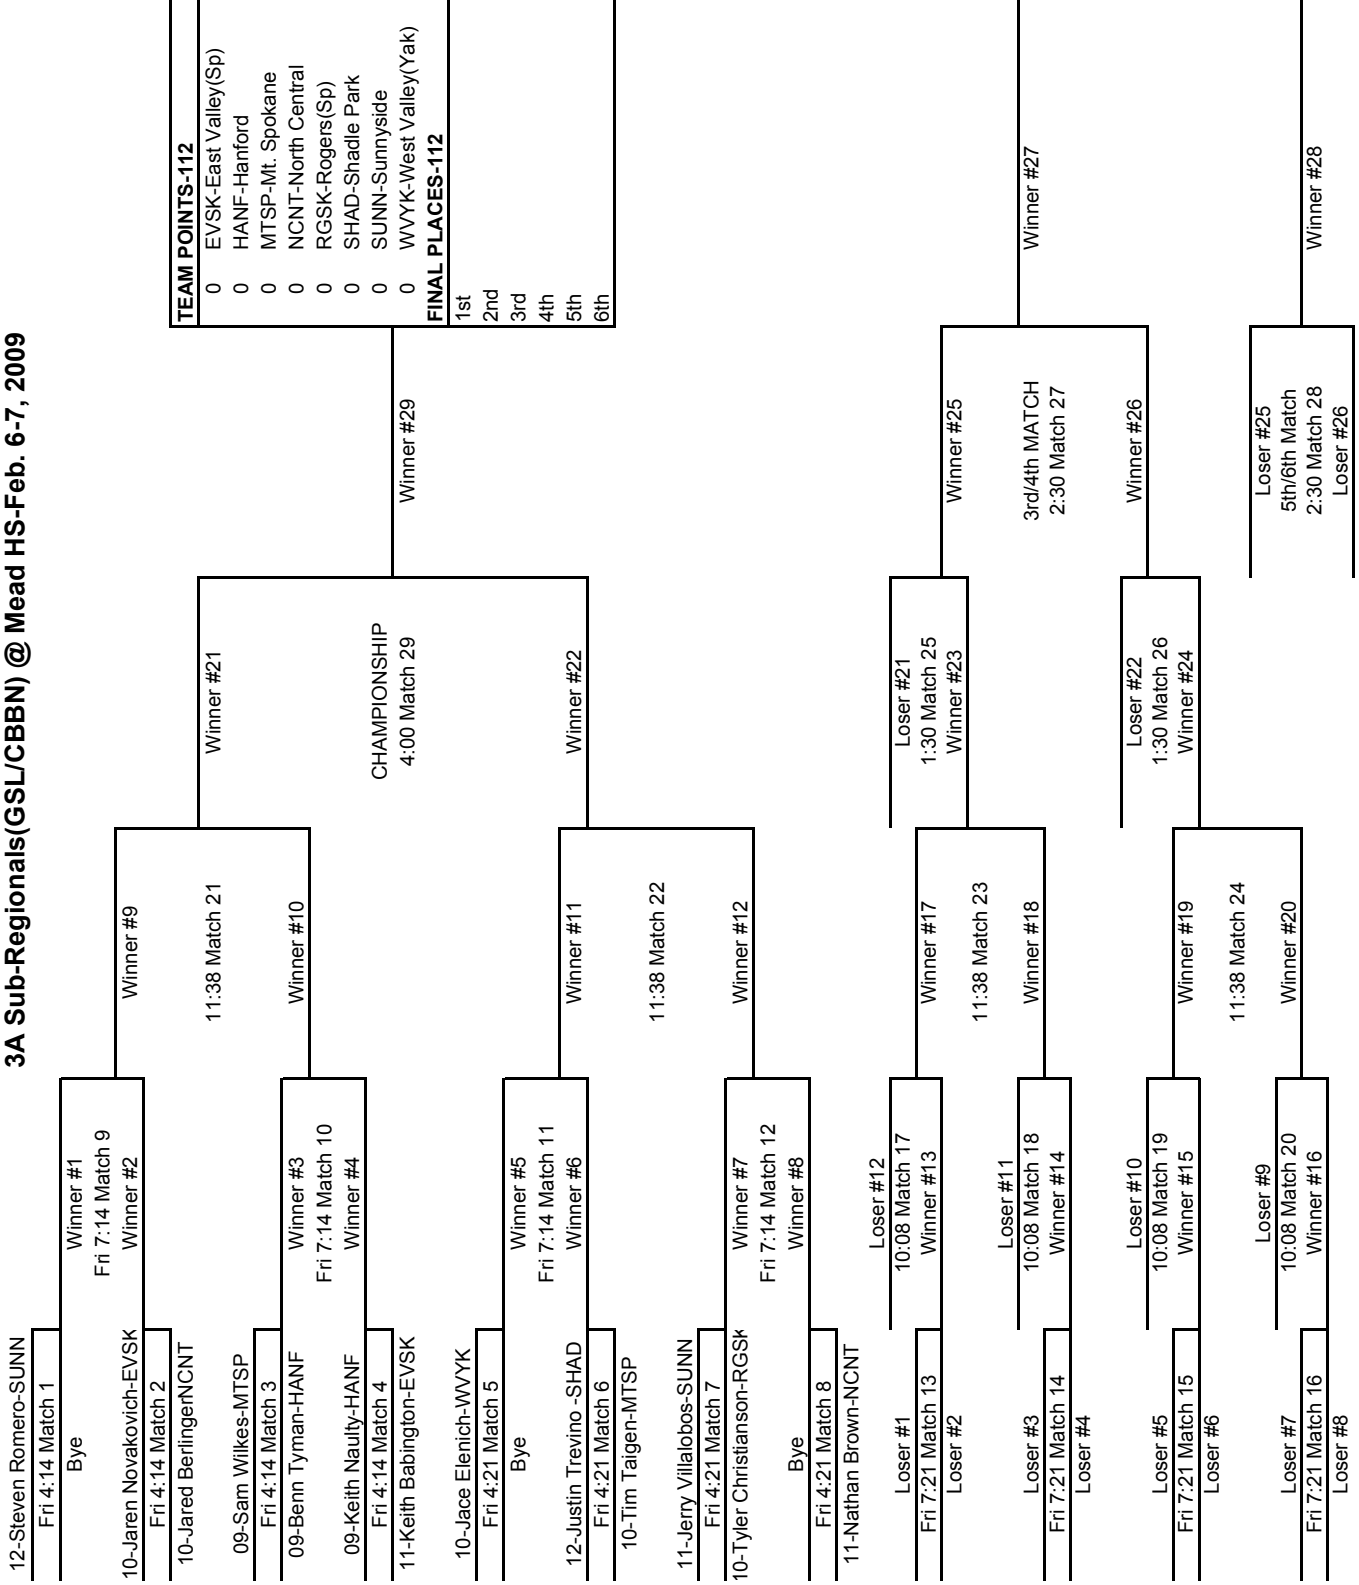

3A Sub-Regionals(GSL/CBBN) @ Mead HS-Feb. 6-7, 2009

TEAM POINTS-112	
0	EVSK-East Valley(Sp)
0	HANF-Hanford
0	MTSP-Mt. Spokane
0	NCNT-North Central
0	RGSK-Rogers(Sp)
0	SHAD-Shadle Park
0	SUNN-Sunnyside
0	WVYK-West Valley(Yak)

FINAL PLACES-112	
1st	
2nd	
3rd	
4th	
5th	
6th