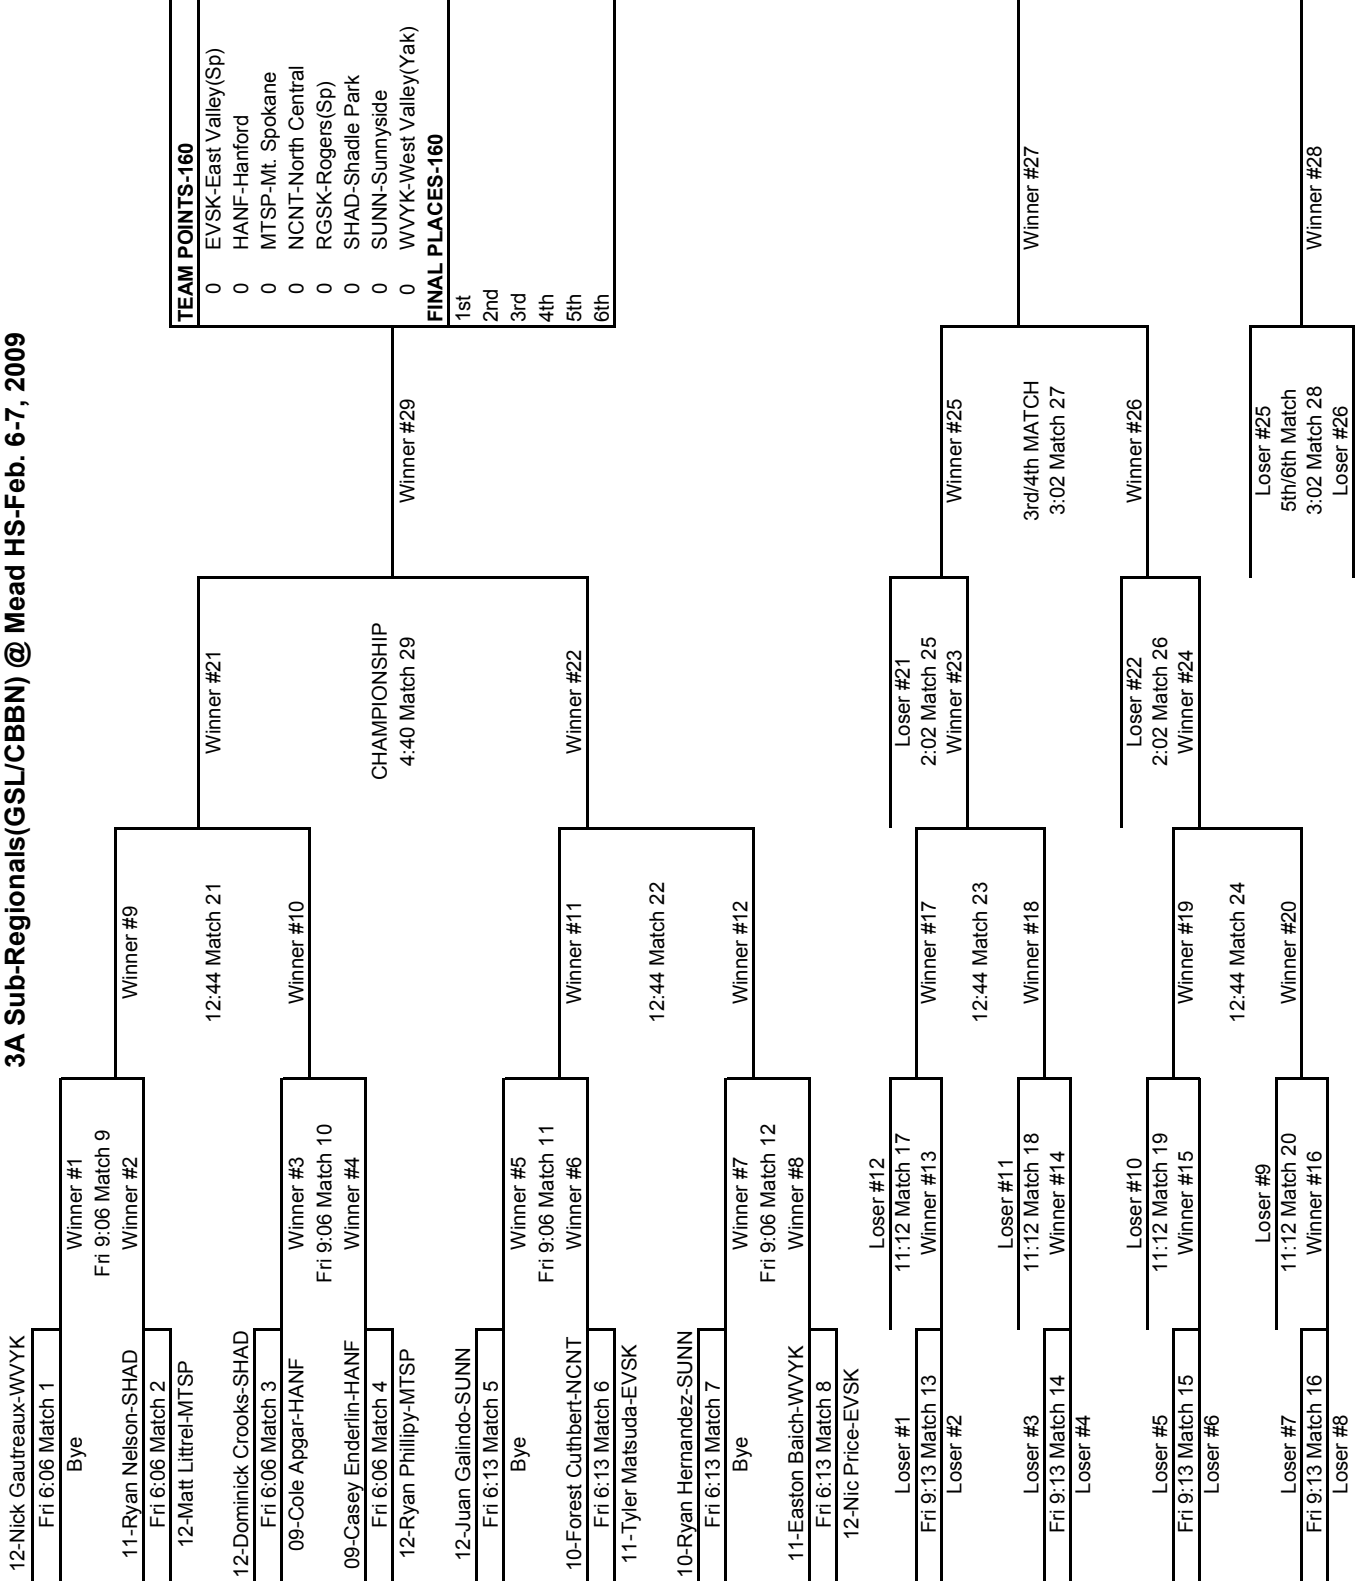

3A Sub-Regionals(GSL/CBBN) @ Mead HS-Feb. 6-7, 2009

TEAM POINTS-160	
0	EVSK-East Valley(Sp)
0	HANF-Hanford
0	MTSP-Mt. Spokane
0	NCNT-North Central
0	RGSK-Rogers(Sp)
0	SHAD-Shadle Park
0	SUNN-Sunnyside
0	WVYK-West Valley(Yak)
FINAL PLACES-160	
1st	
2nd	
3rd	
4th	
5th	
6th