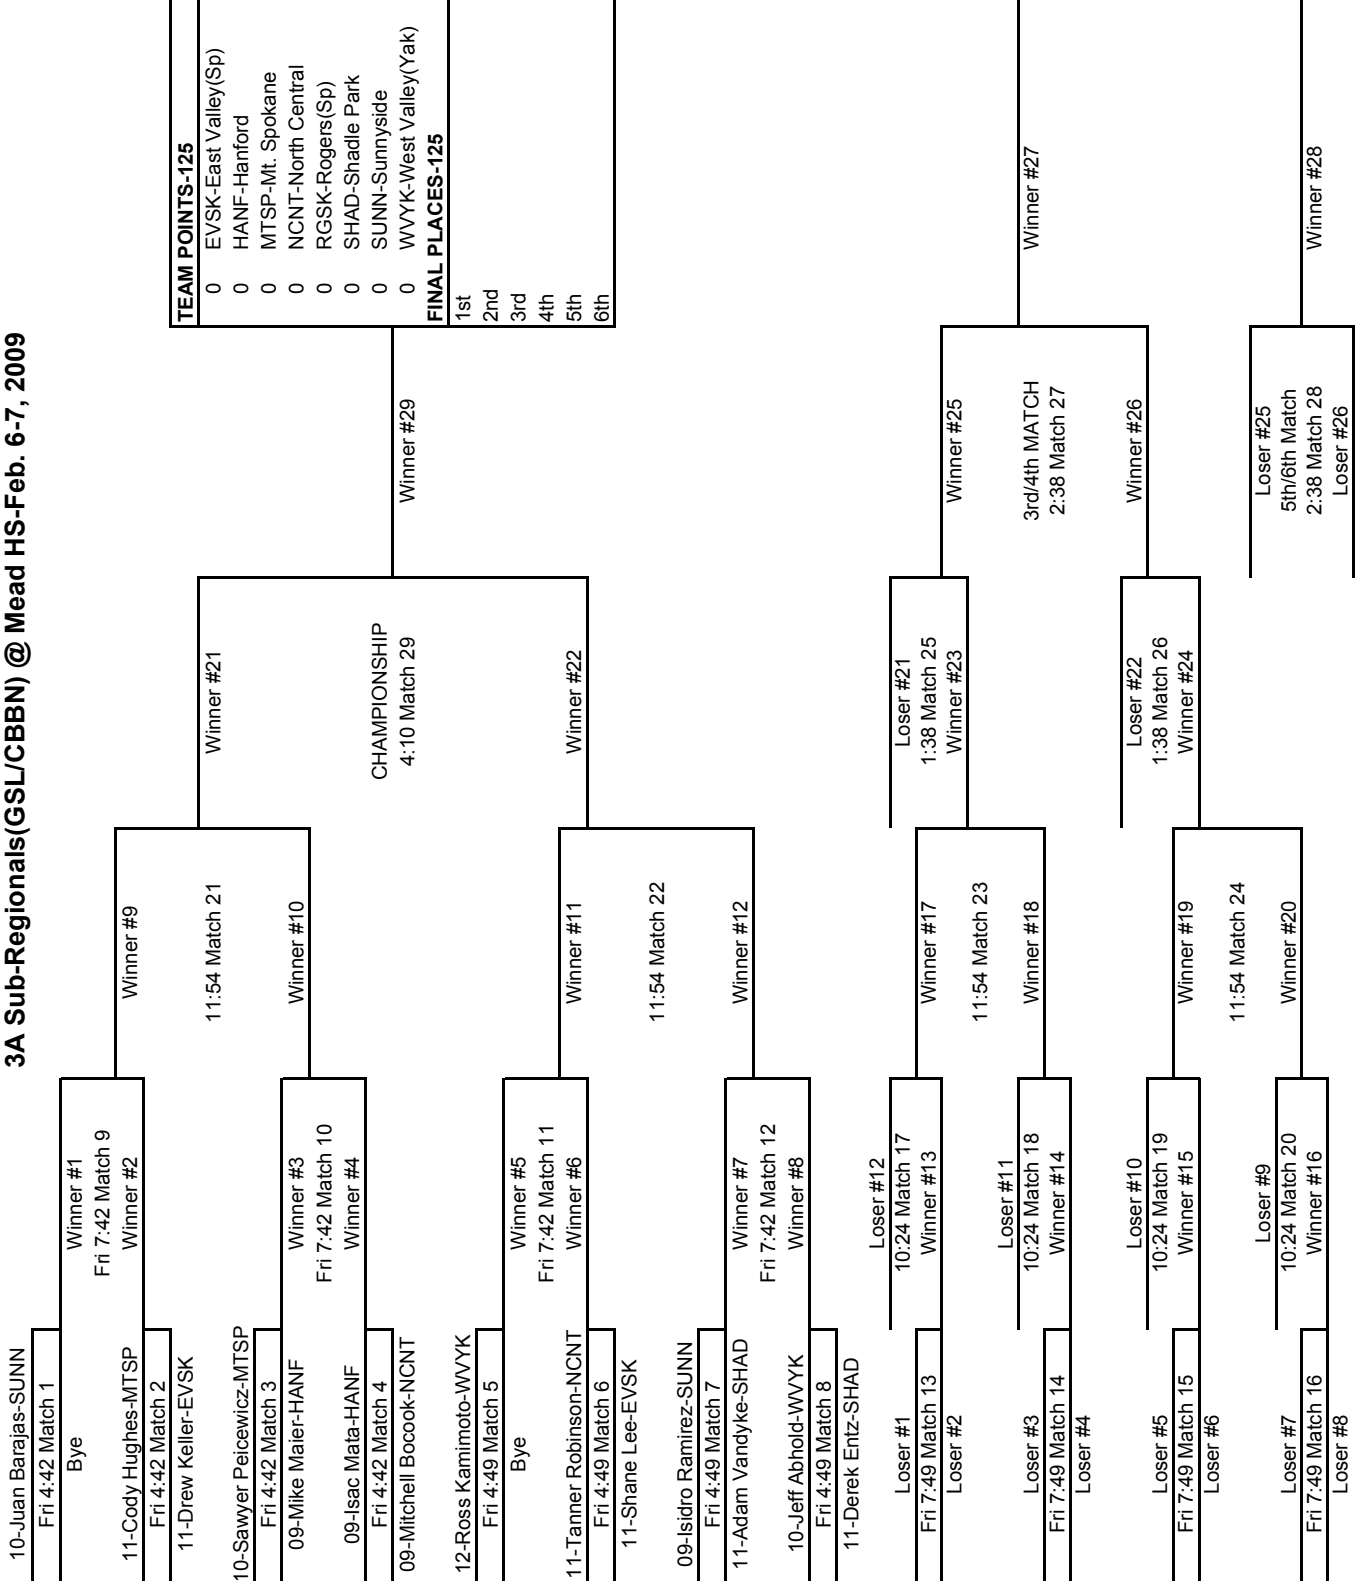

3A Sub-Regionals(GSL/CBBN) @ Mead HS-Feb. 6-7, 2009

TEAM POINTS-125	
0	EVSK-East Valley(Sp)
0	HANF-Hanford
0	MTSP-Mt. Spokane
0	NCNT-North Central
0	RGSK-Rogers(Sp)
0	SHAD-Shadle Park
0	SUNN-Sunnyside
0	WVYK-West Valley(Yak)
FINAL PLACES-125	
1st	
2nd	
3rd	
4th	
5th	
6th