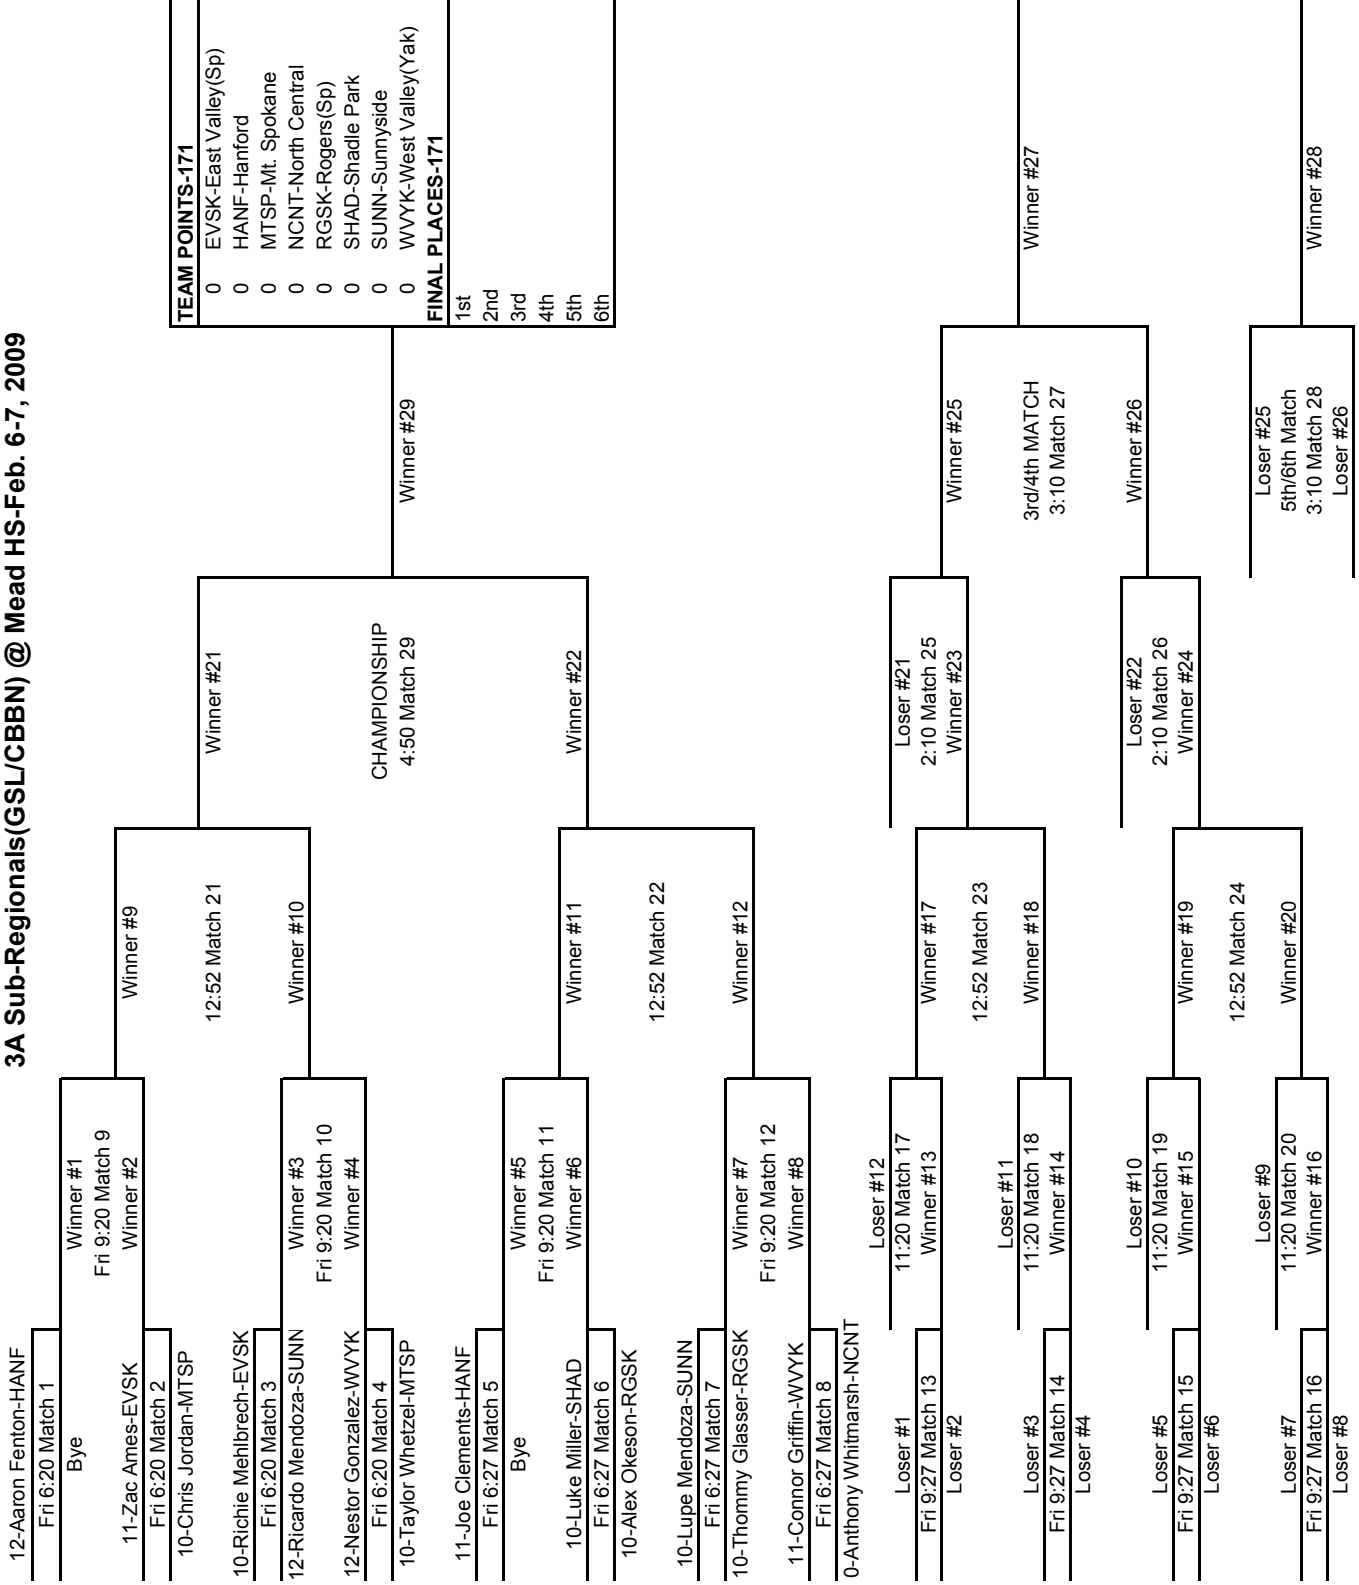

3A Sub-Regionals(GSL/CBBN) @ Mead HS-Feb. 6-7, 2009

TEAM POINTS-171	
0	EVSK-East Valley(Sp)
0	HANF-Hanford
0	MTSP-Mt. Spokane
0	NCNT-North Central
0	RGSK-Rogers(Sp)
0	SHAD-Shadle Park
0	SUNN-Sunnyside
0	WVYK-West Valley(Yak)
FINAL PLACES-171	
1st	
2nd	
3rd	
4th	
5th	
6th