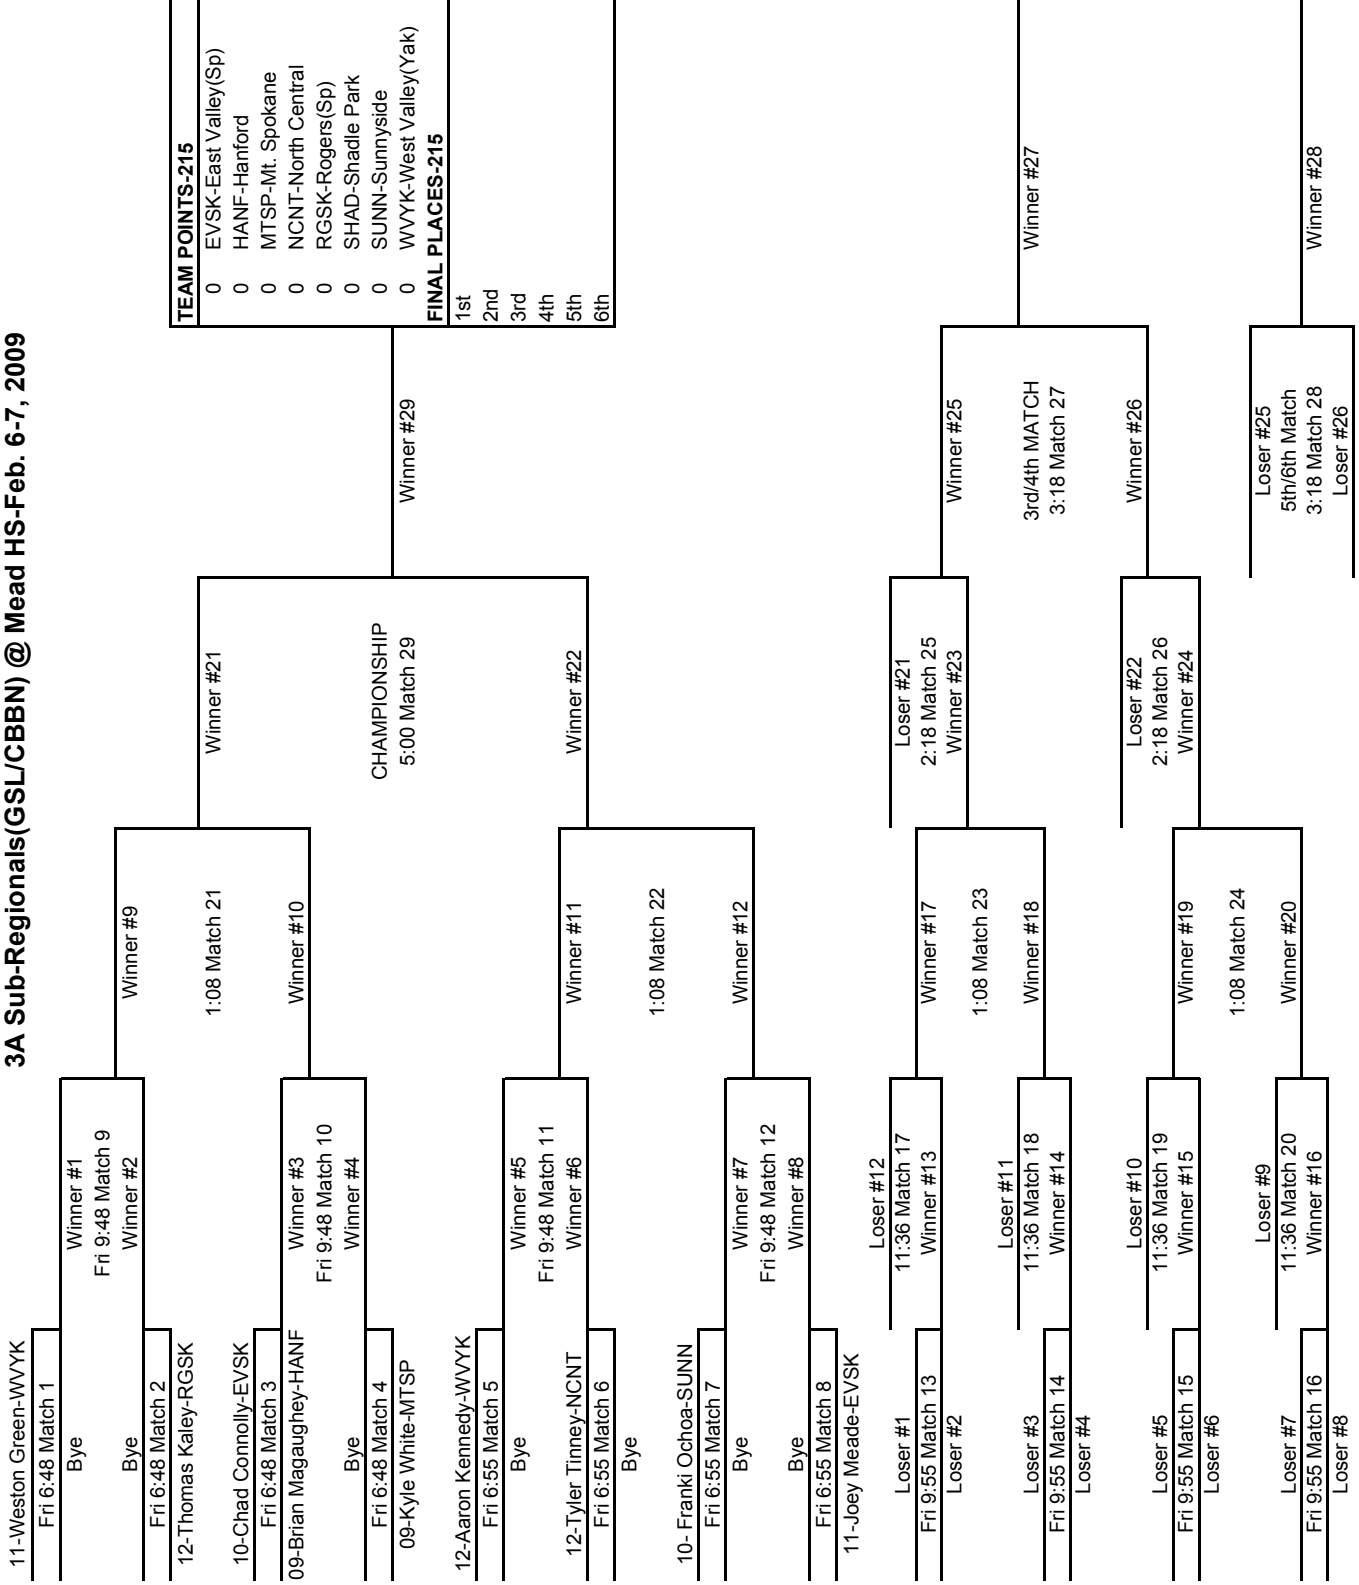

3A Sub-Regionals(GSL/CBBN) @ Mead HS-Feb. 6-7, 2009

TEAM POINTS-215	
0	EVSK-East Valley(Sp)
0	HANF-Hanford
0	MTSP-Mt. Spokane
0	NCNT-North Central
0	RGSK-Rogers(Sp)
0	SHAD-Shadle Park
0	SUNN-Sunnyside
0	WVYK-West Valley(Yak)
FINAL PLACES-215	
1st	
2nd	
3rd	
4th	
5th	
6th