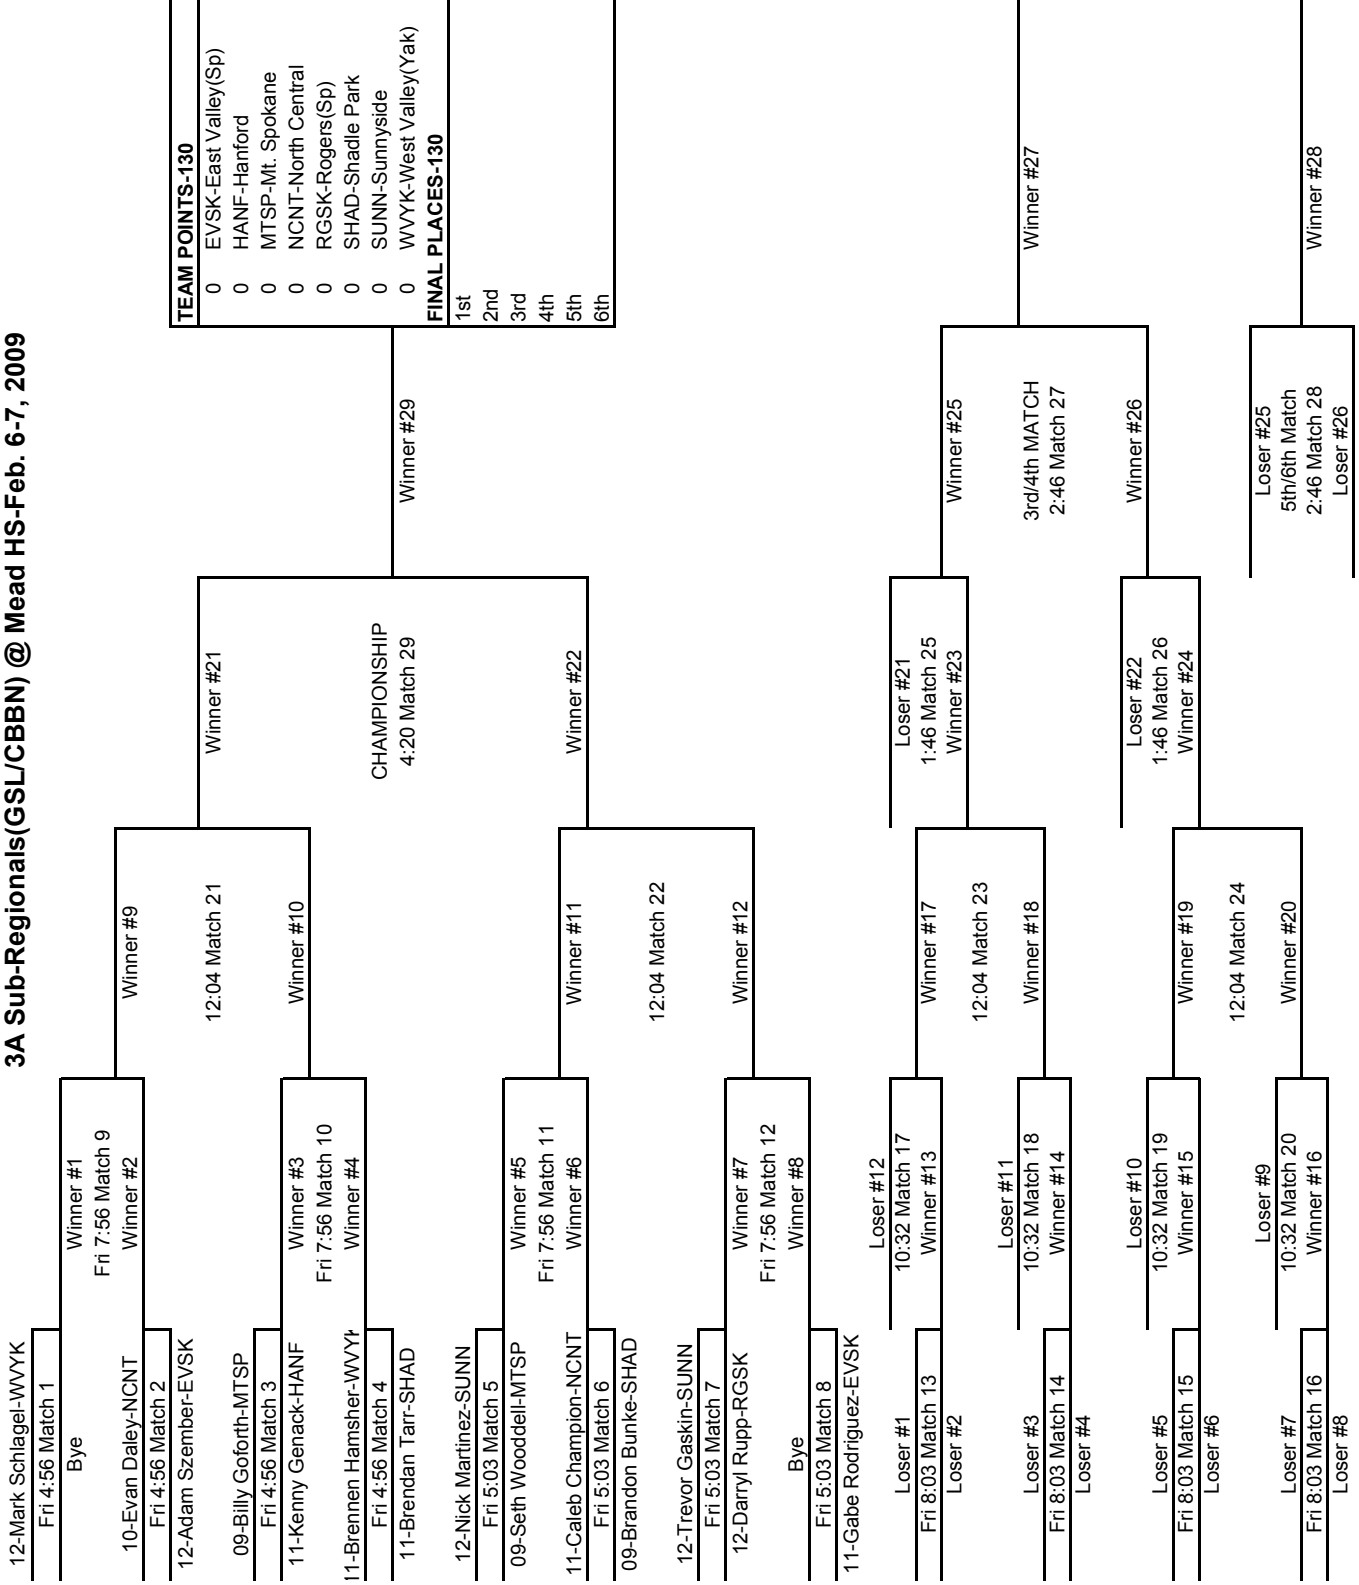

3A Sub-Regionals(GSL/CBBN) @ Mead HS-Feb. 6-7, 2009

TEAM POINTS-130	
0	EVSK-East Valley(Sp)
0	HANF-Hanford
0	MTSP-Mt. Spokane
0	NCNT-North Central
0	RGSK-Rogers(Sp)
0	SHAD-Shadle Park
0	SUNN-Sunnyside
0	WVYK-West Valley(Yak)
FINAL PLACES-130	
1st	
2nd	
3rd	
4th	
5th	
6th