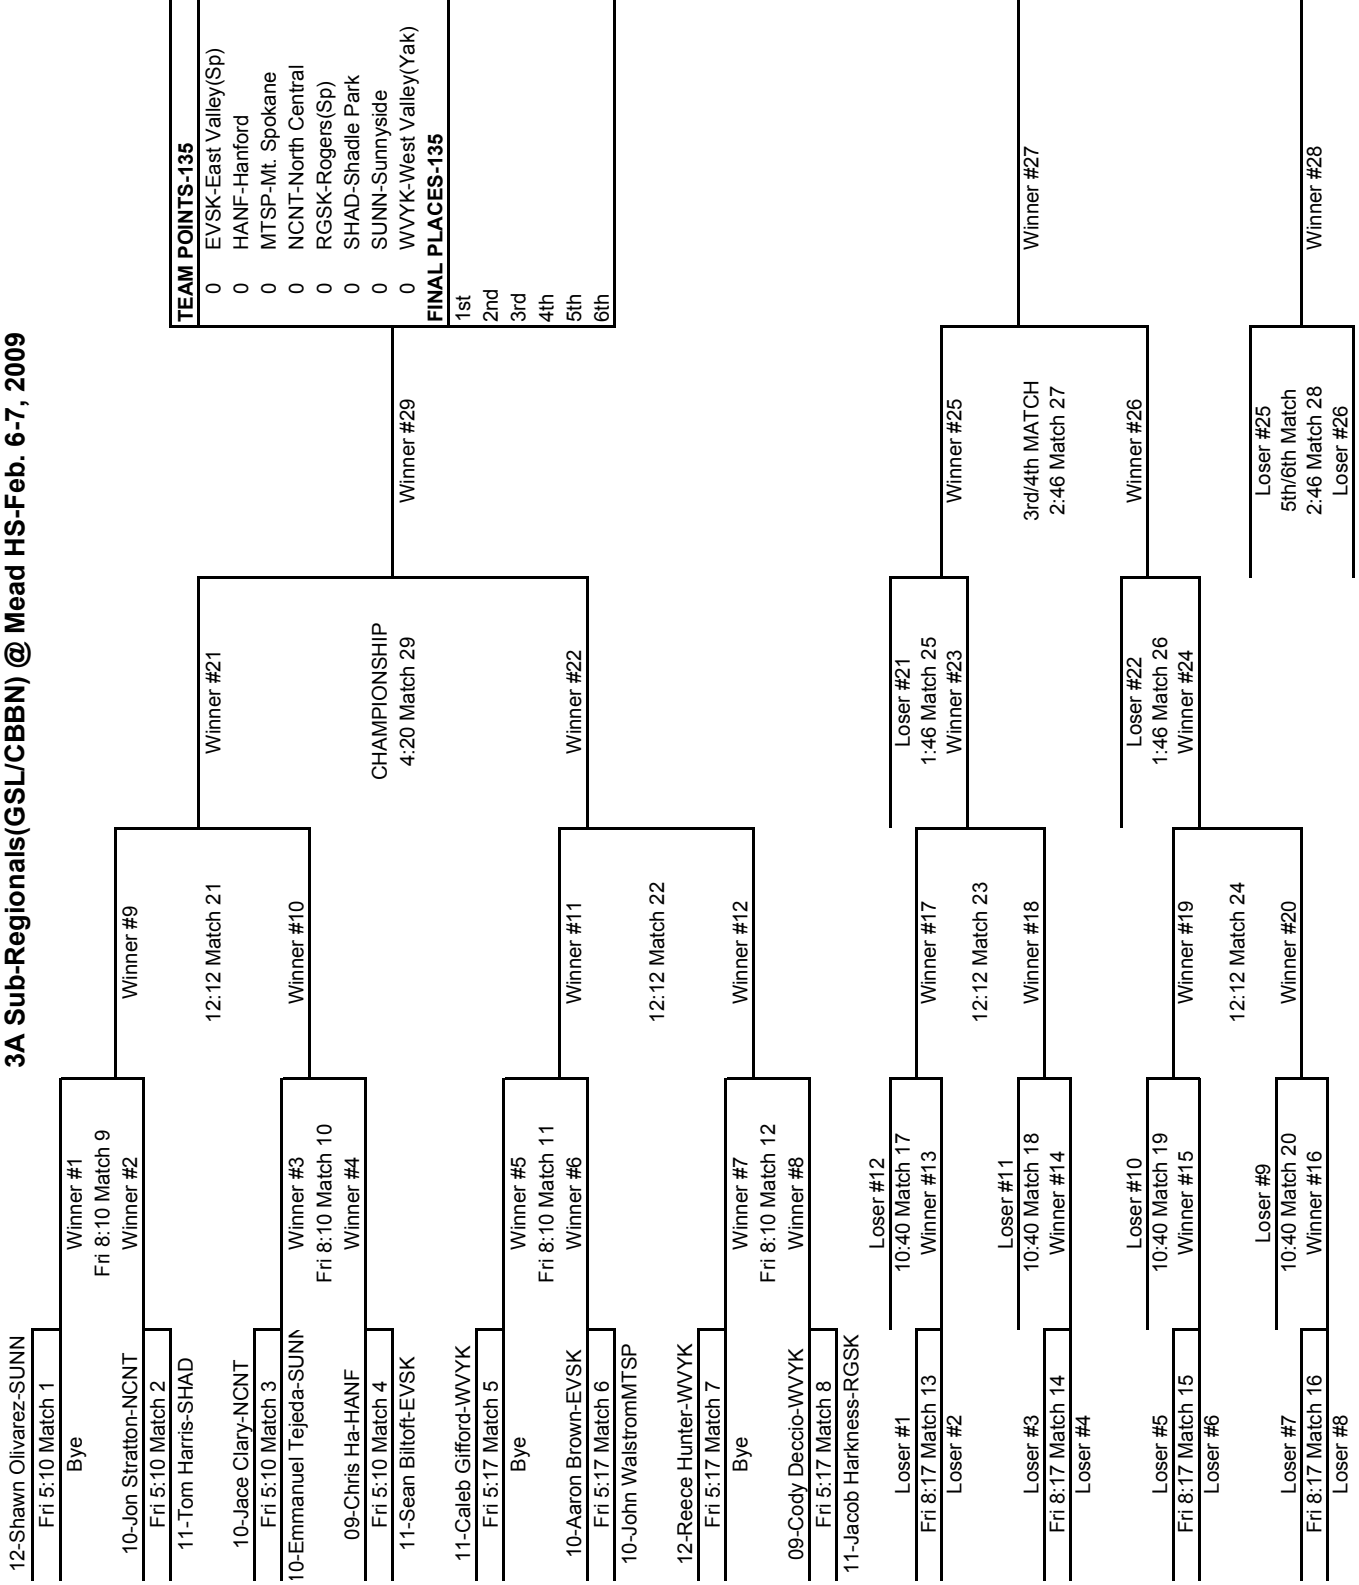

3A Sub-Regionals(GSL/CBBN) @ Mead HS-Feb. 6-7, 2009