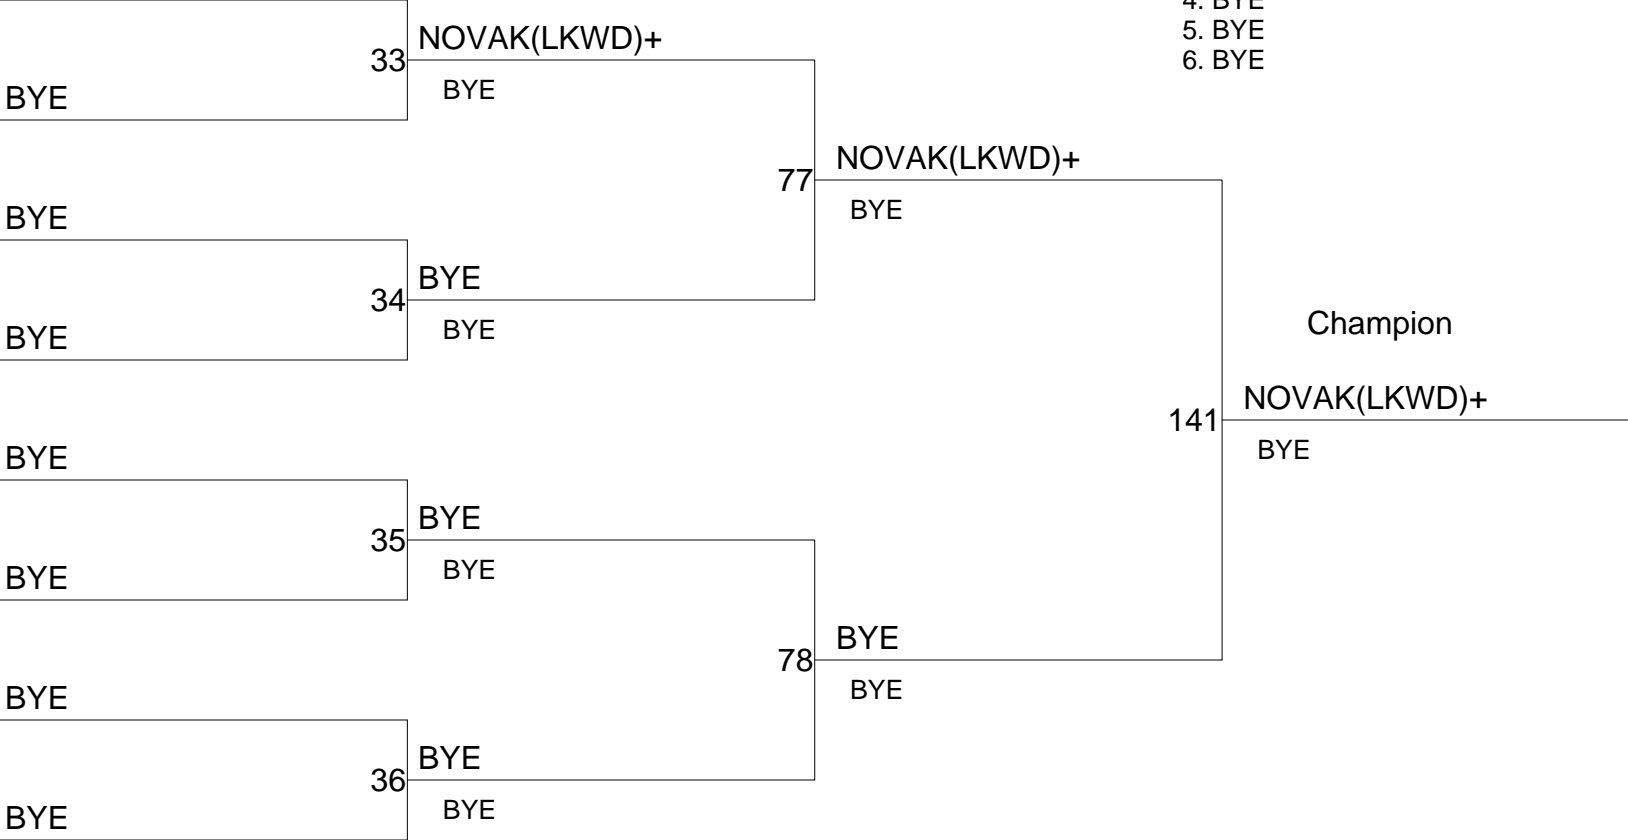

GIRLS SUB-REGION II WRESTLING CHAMPIONSHIPS

Weight Class : **160**

1. 12-AUTUMN NOVAK(LKWD)+
2. BYE
3. BYE
4. BYE
5. BYE
6. BYE

12-AUTUMN NOVAK(LKWD)+