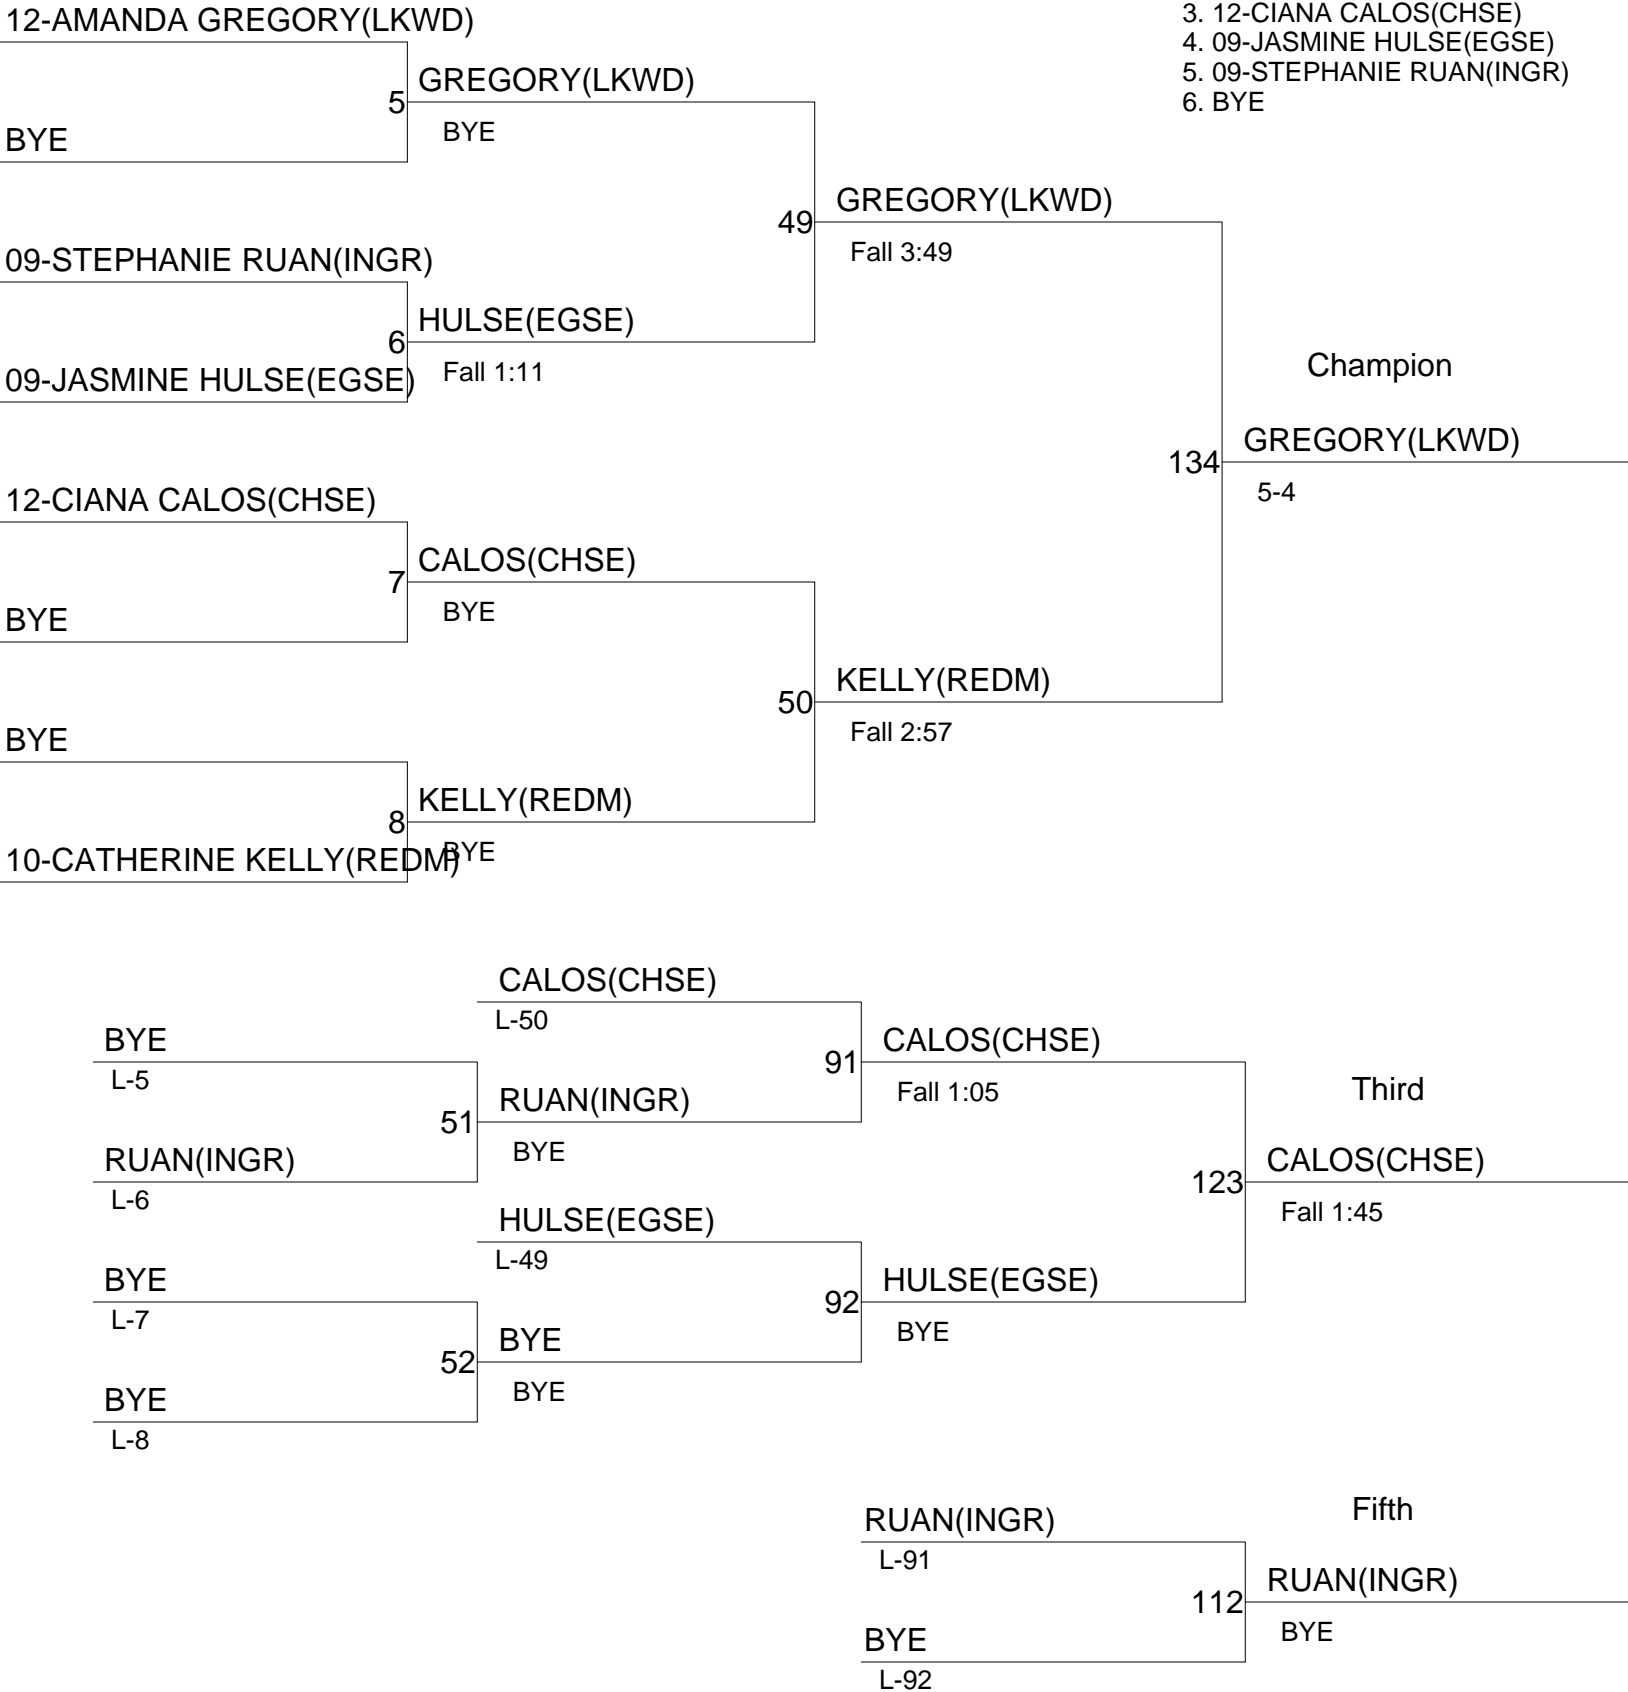

GIRLS SUB-REGION II WRESTLING CHAMPIONSHIPS

Weight Class : **112**

1. 12-AMANDA GREGORY(LKWD)
2. 10-CATHERINE KELLY(REDM)
3. 12-CIANA CALOS(CHSE)
4. 09-JASMINE HULSE(EGSE)
5. 09-STEPHANIE RUAN(INGR)
6. BYE