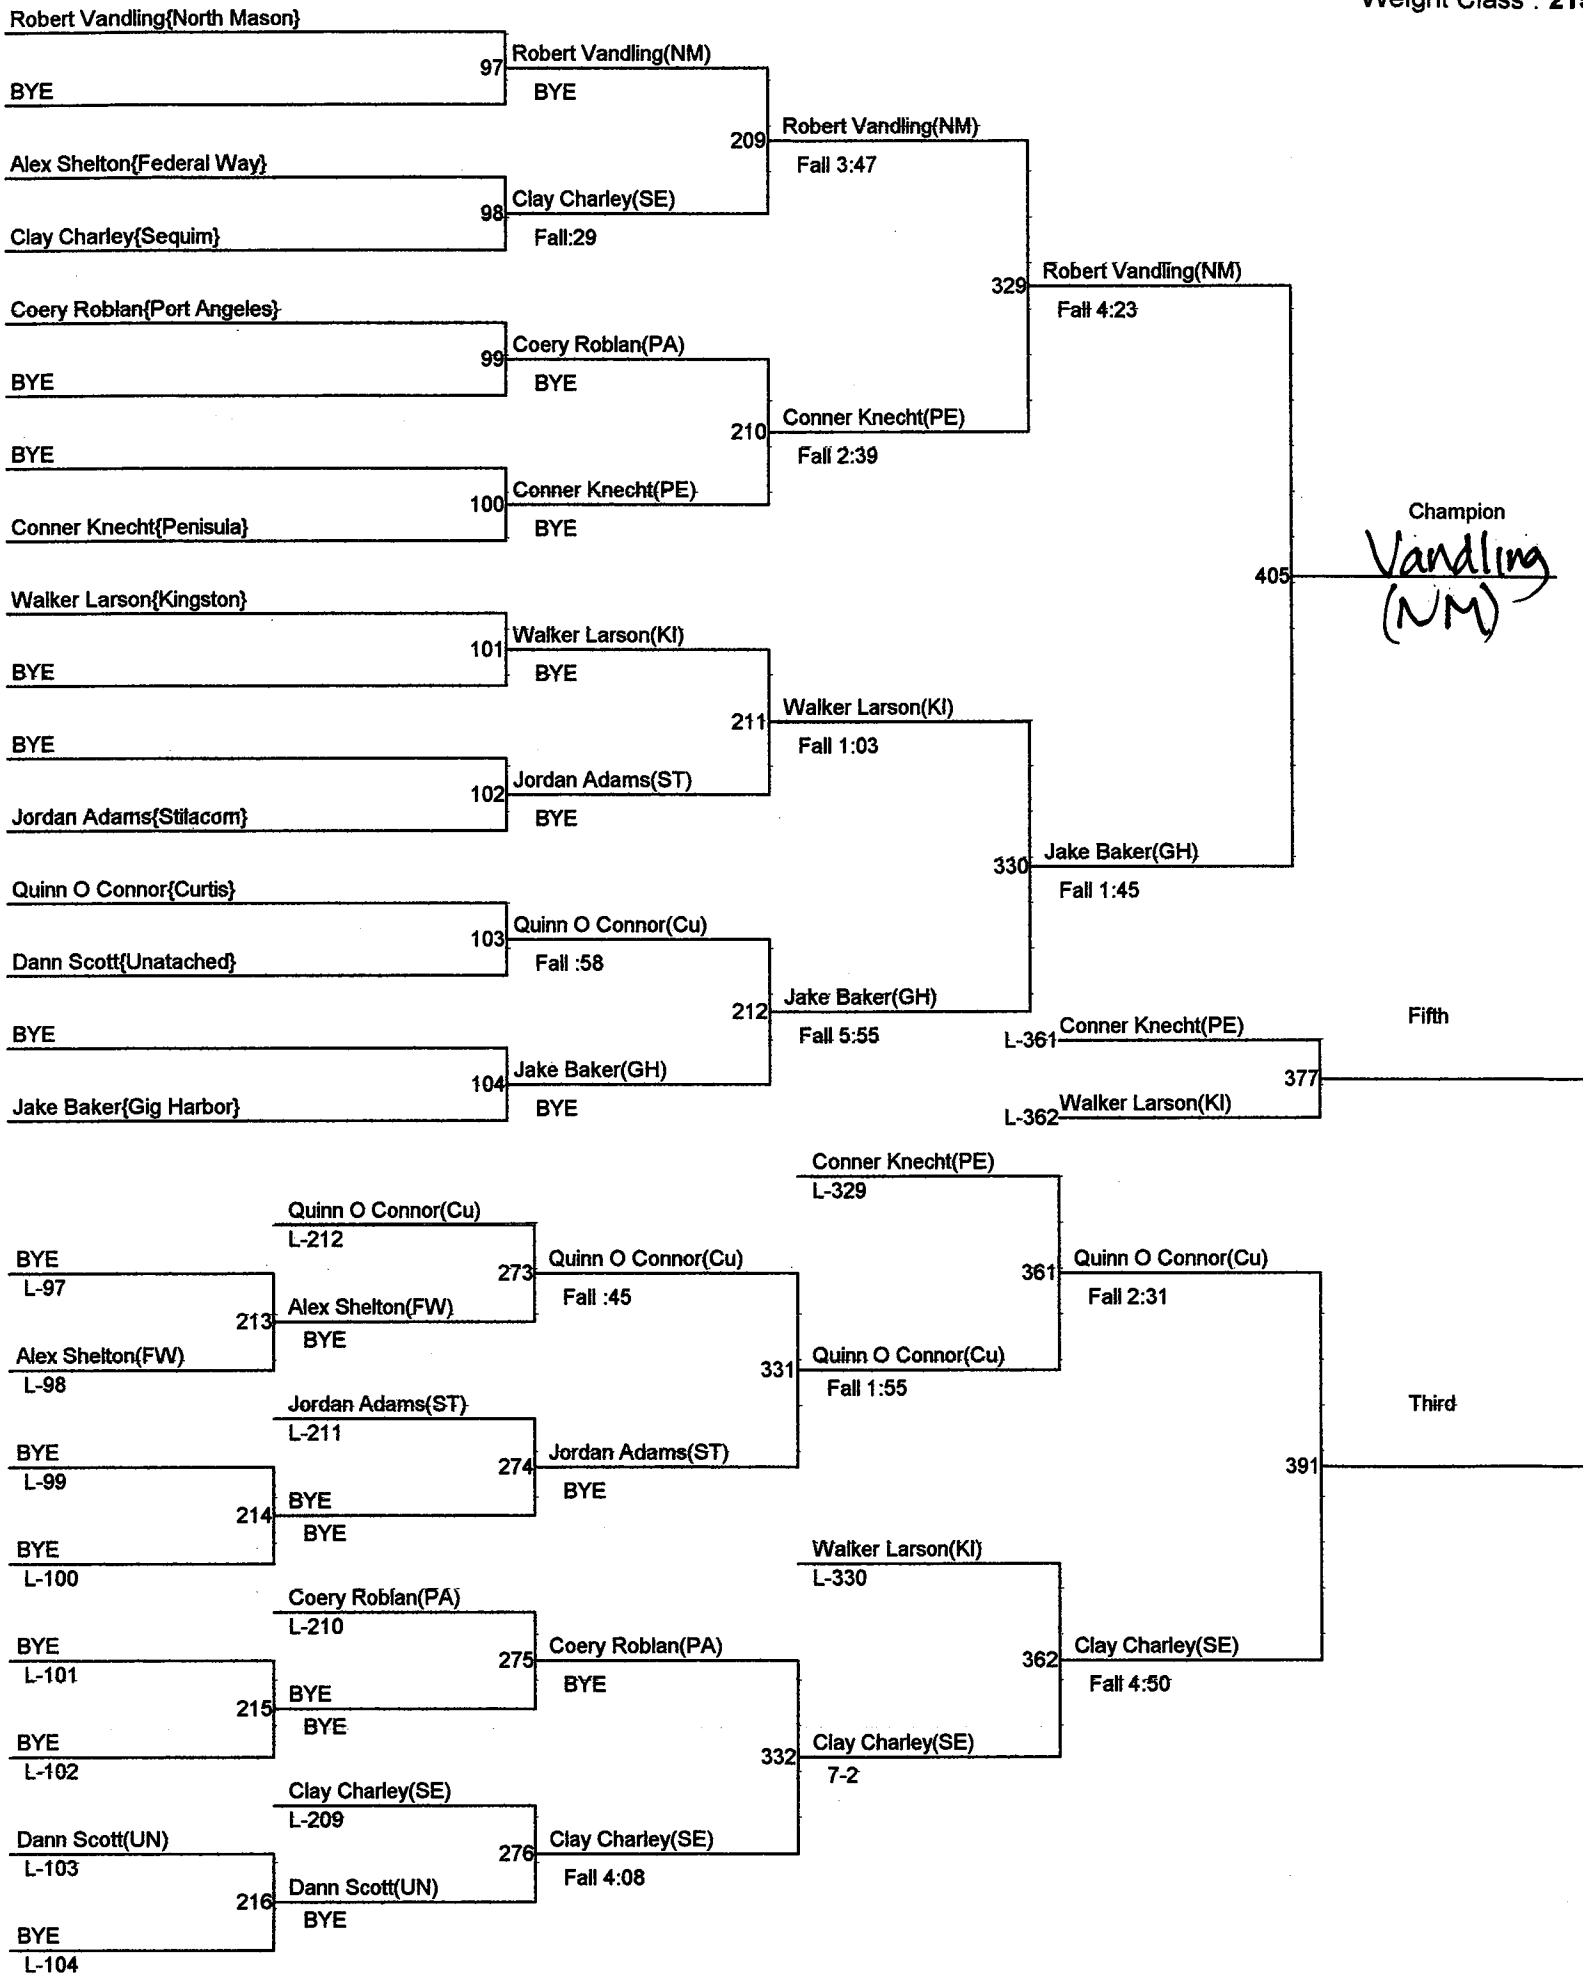

North Mason Classic

Weight Class : 215