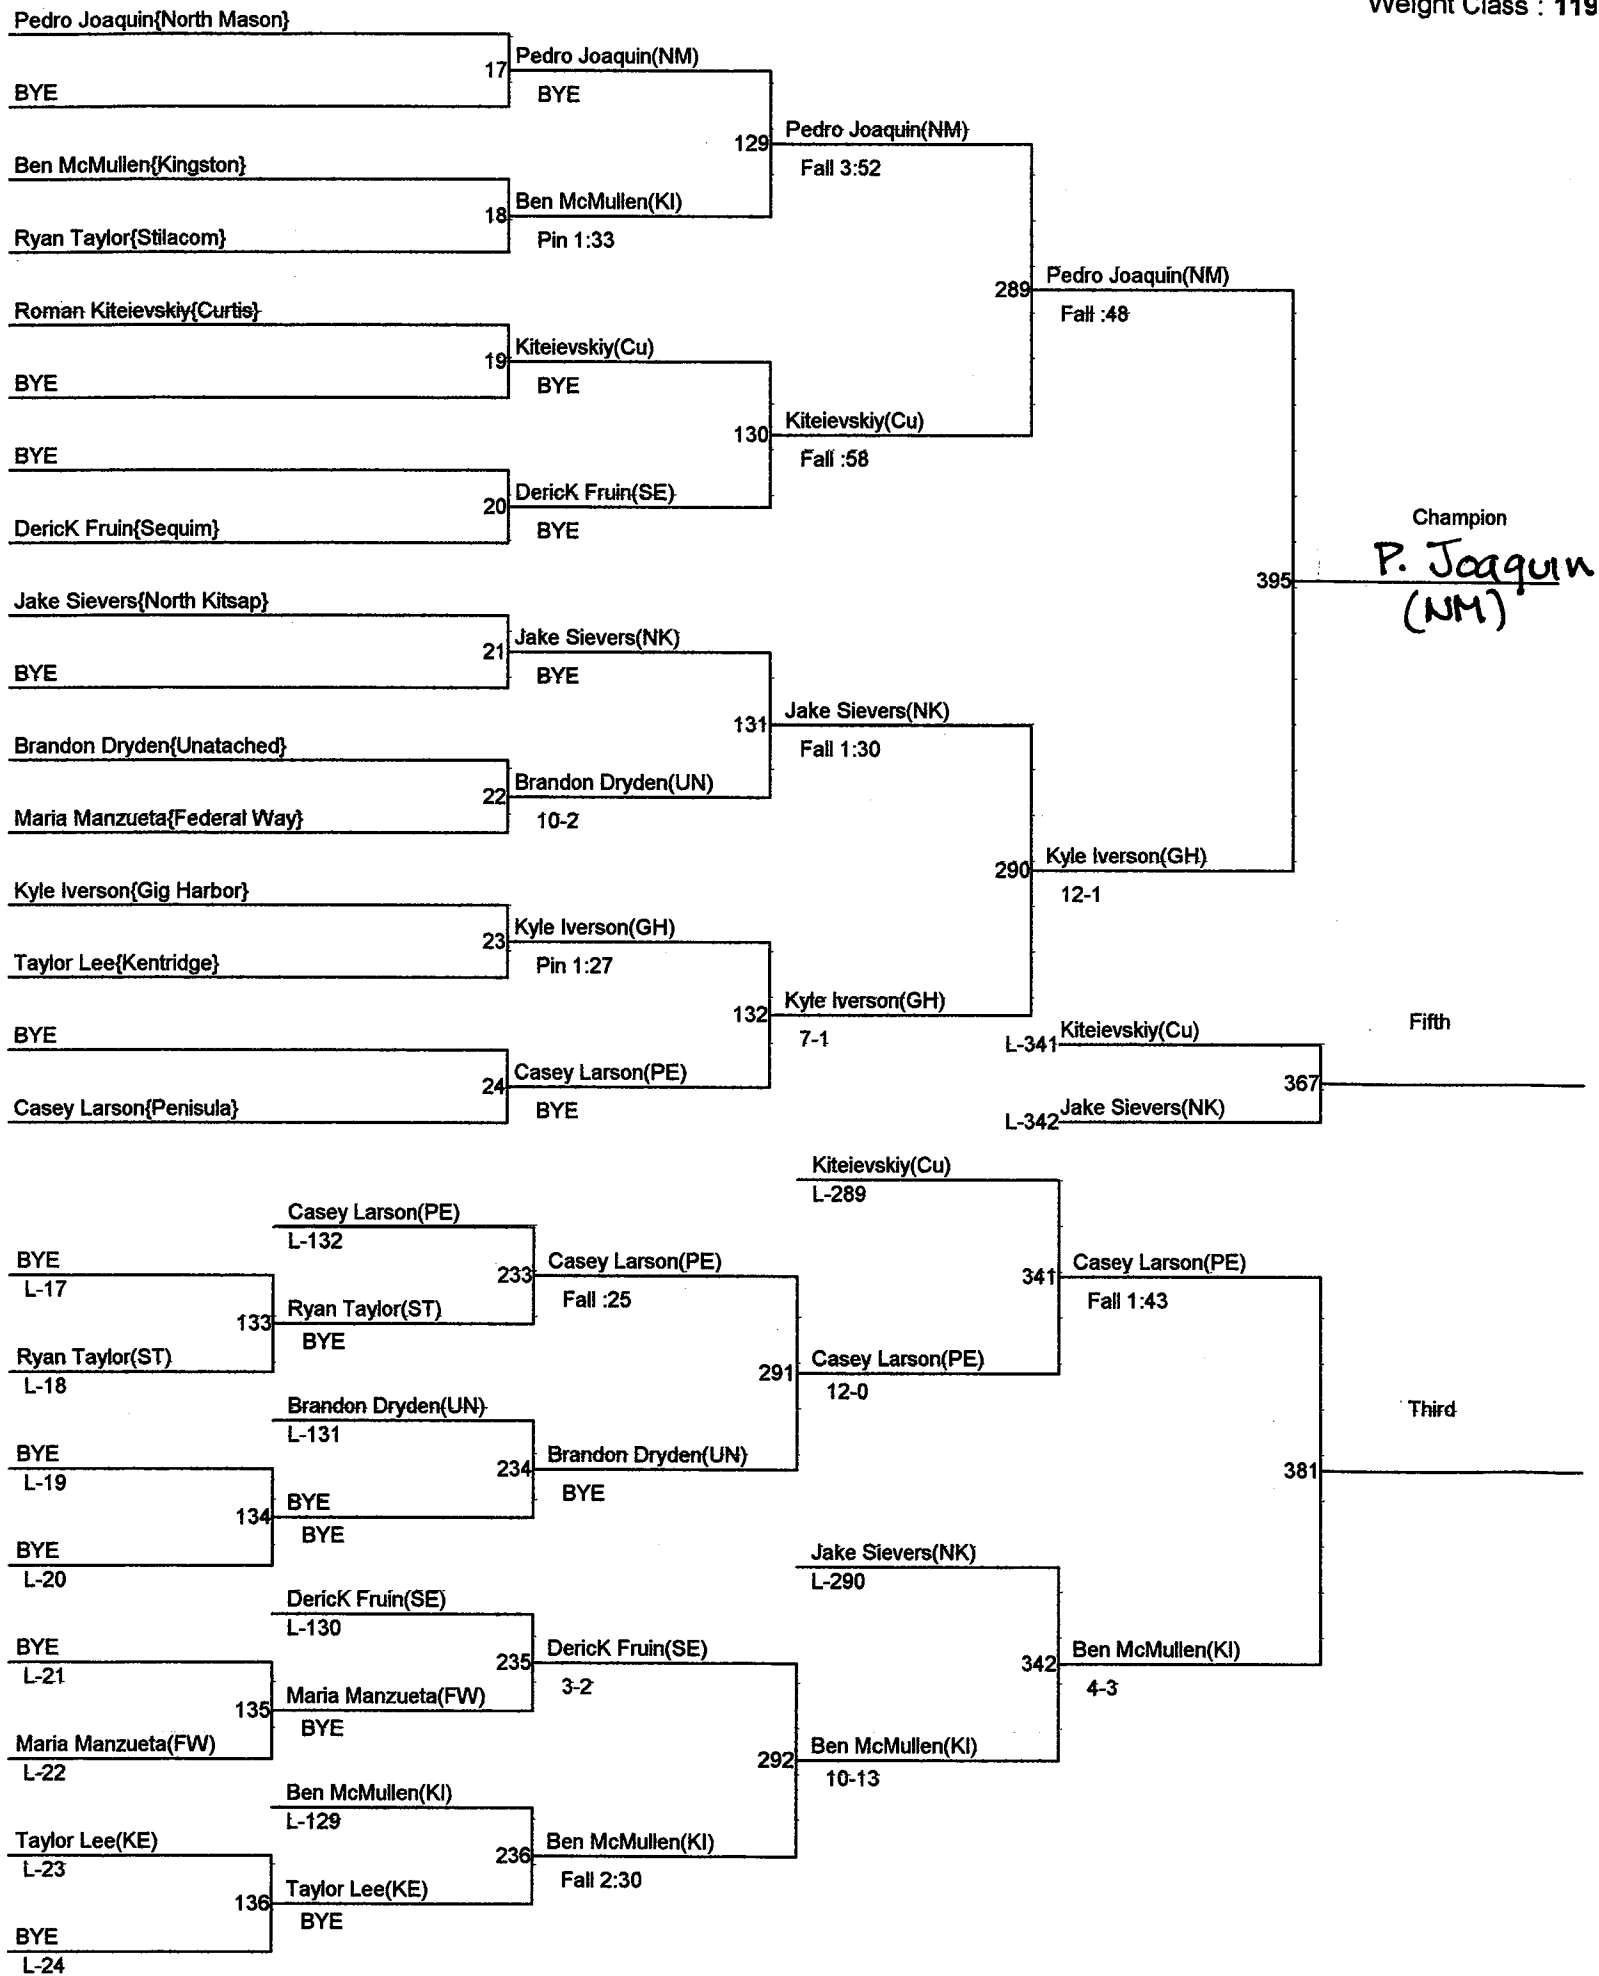

North Mason Classic

Weight Class : 103

North Mason Classic

Weight Class : 112

North Mason CClassic

Weight Class : 119

North Mason Classic

Weight Class : 125