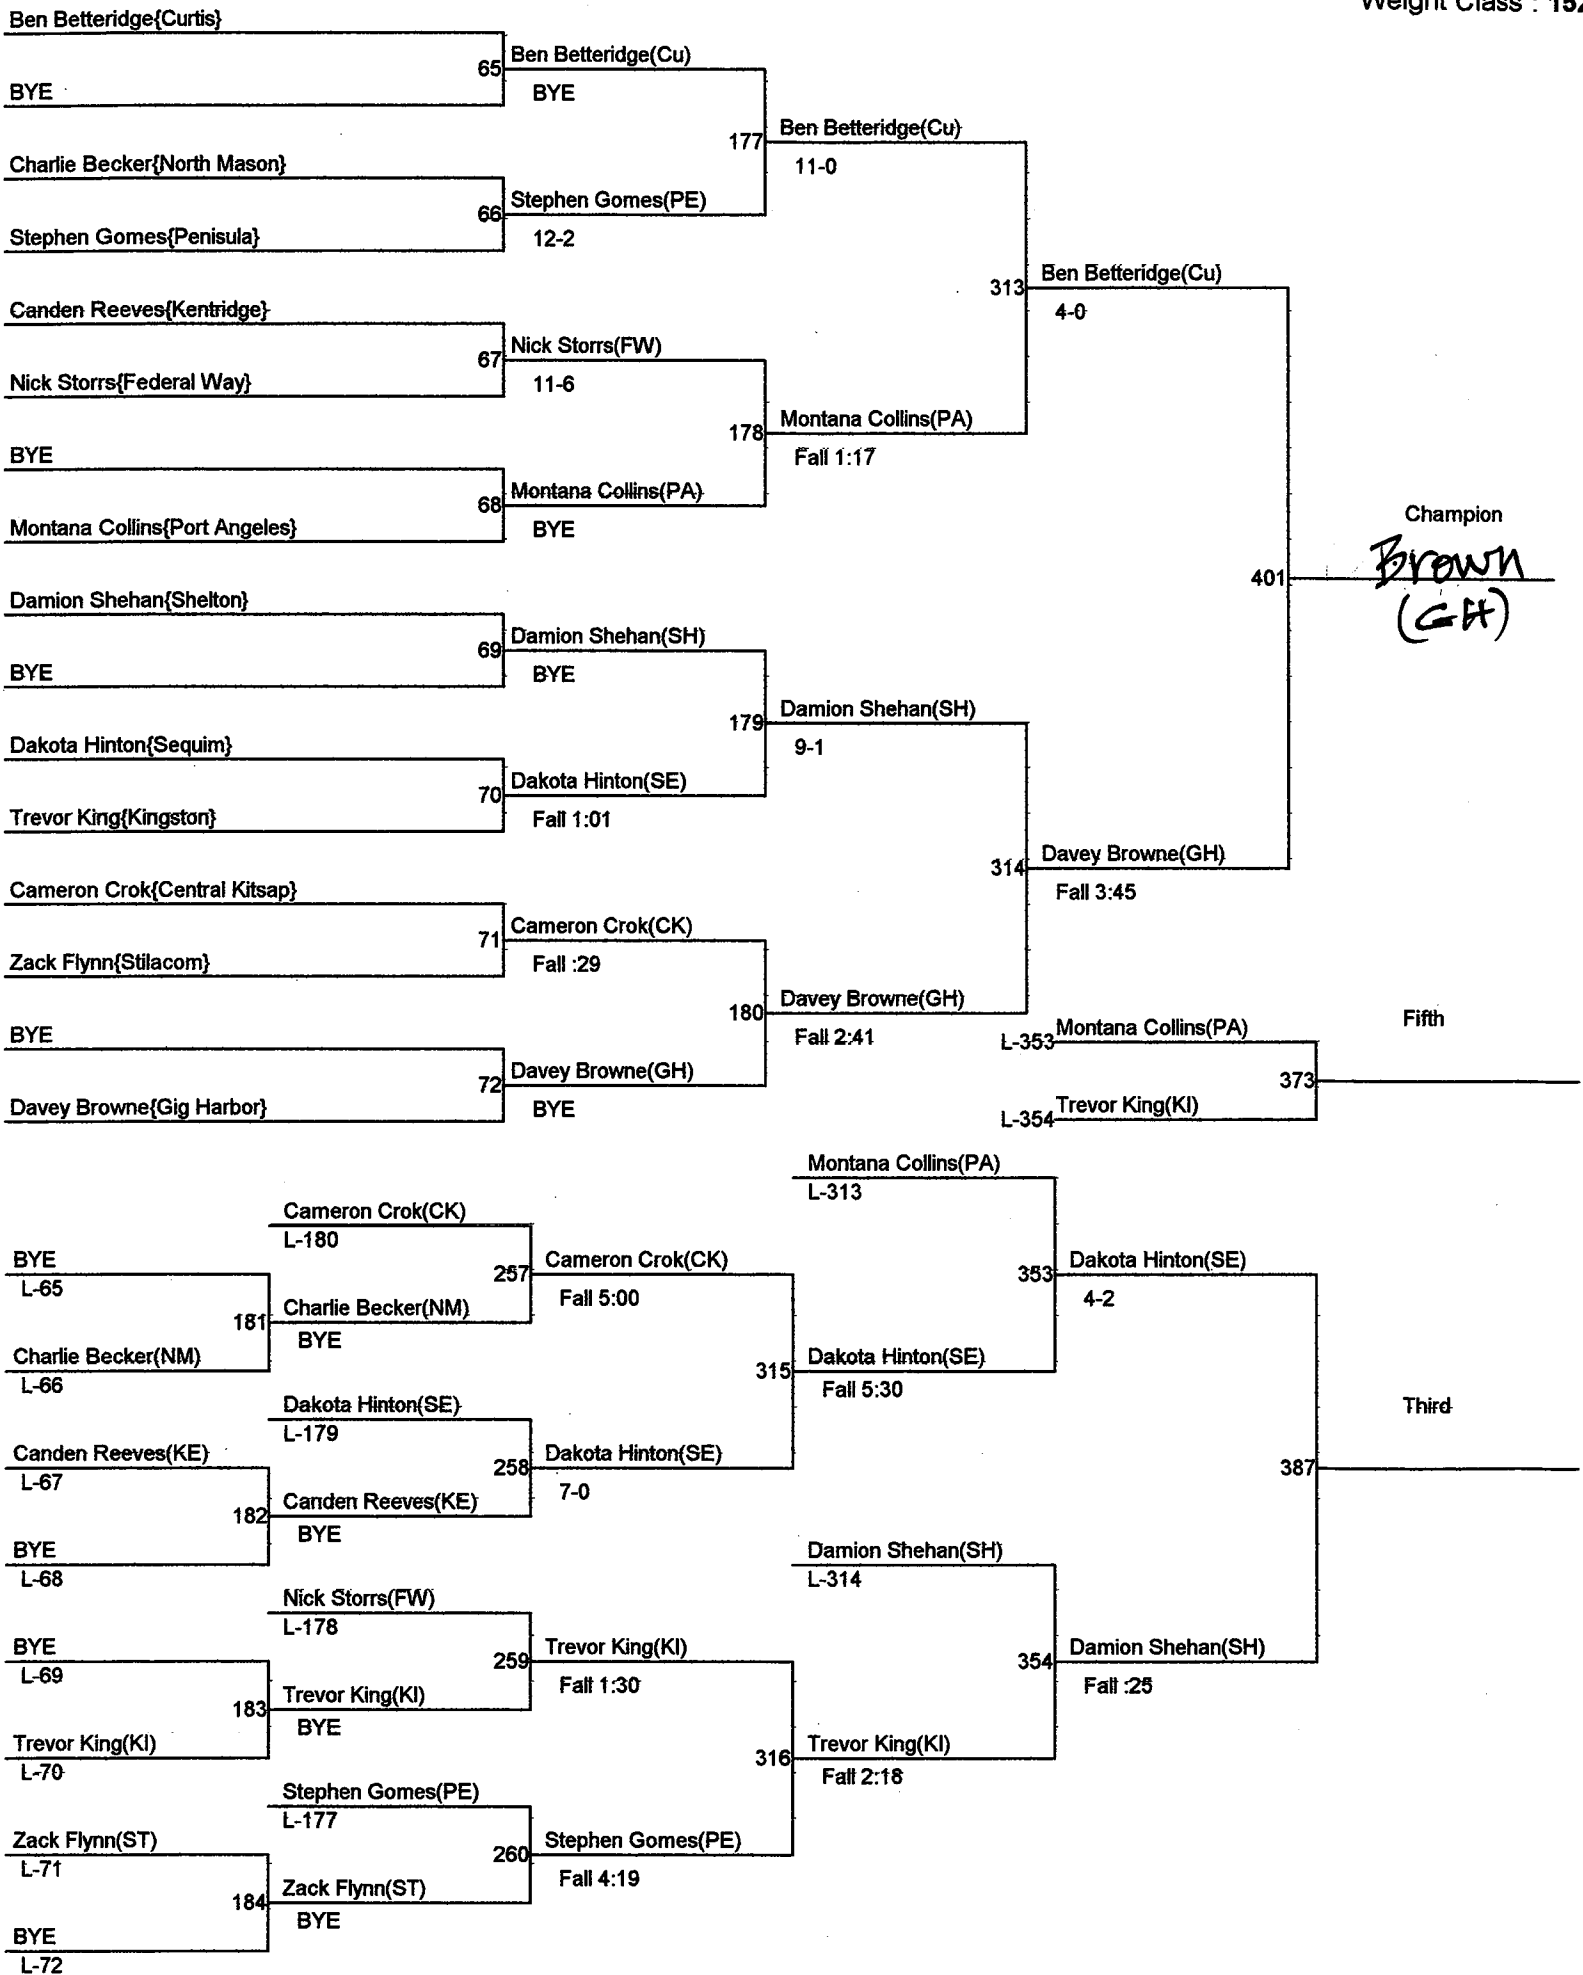

North Mason Classic

Weight Class : 152