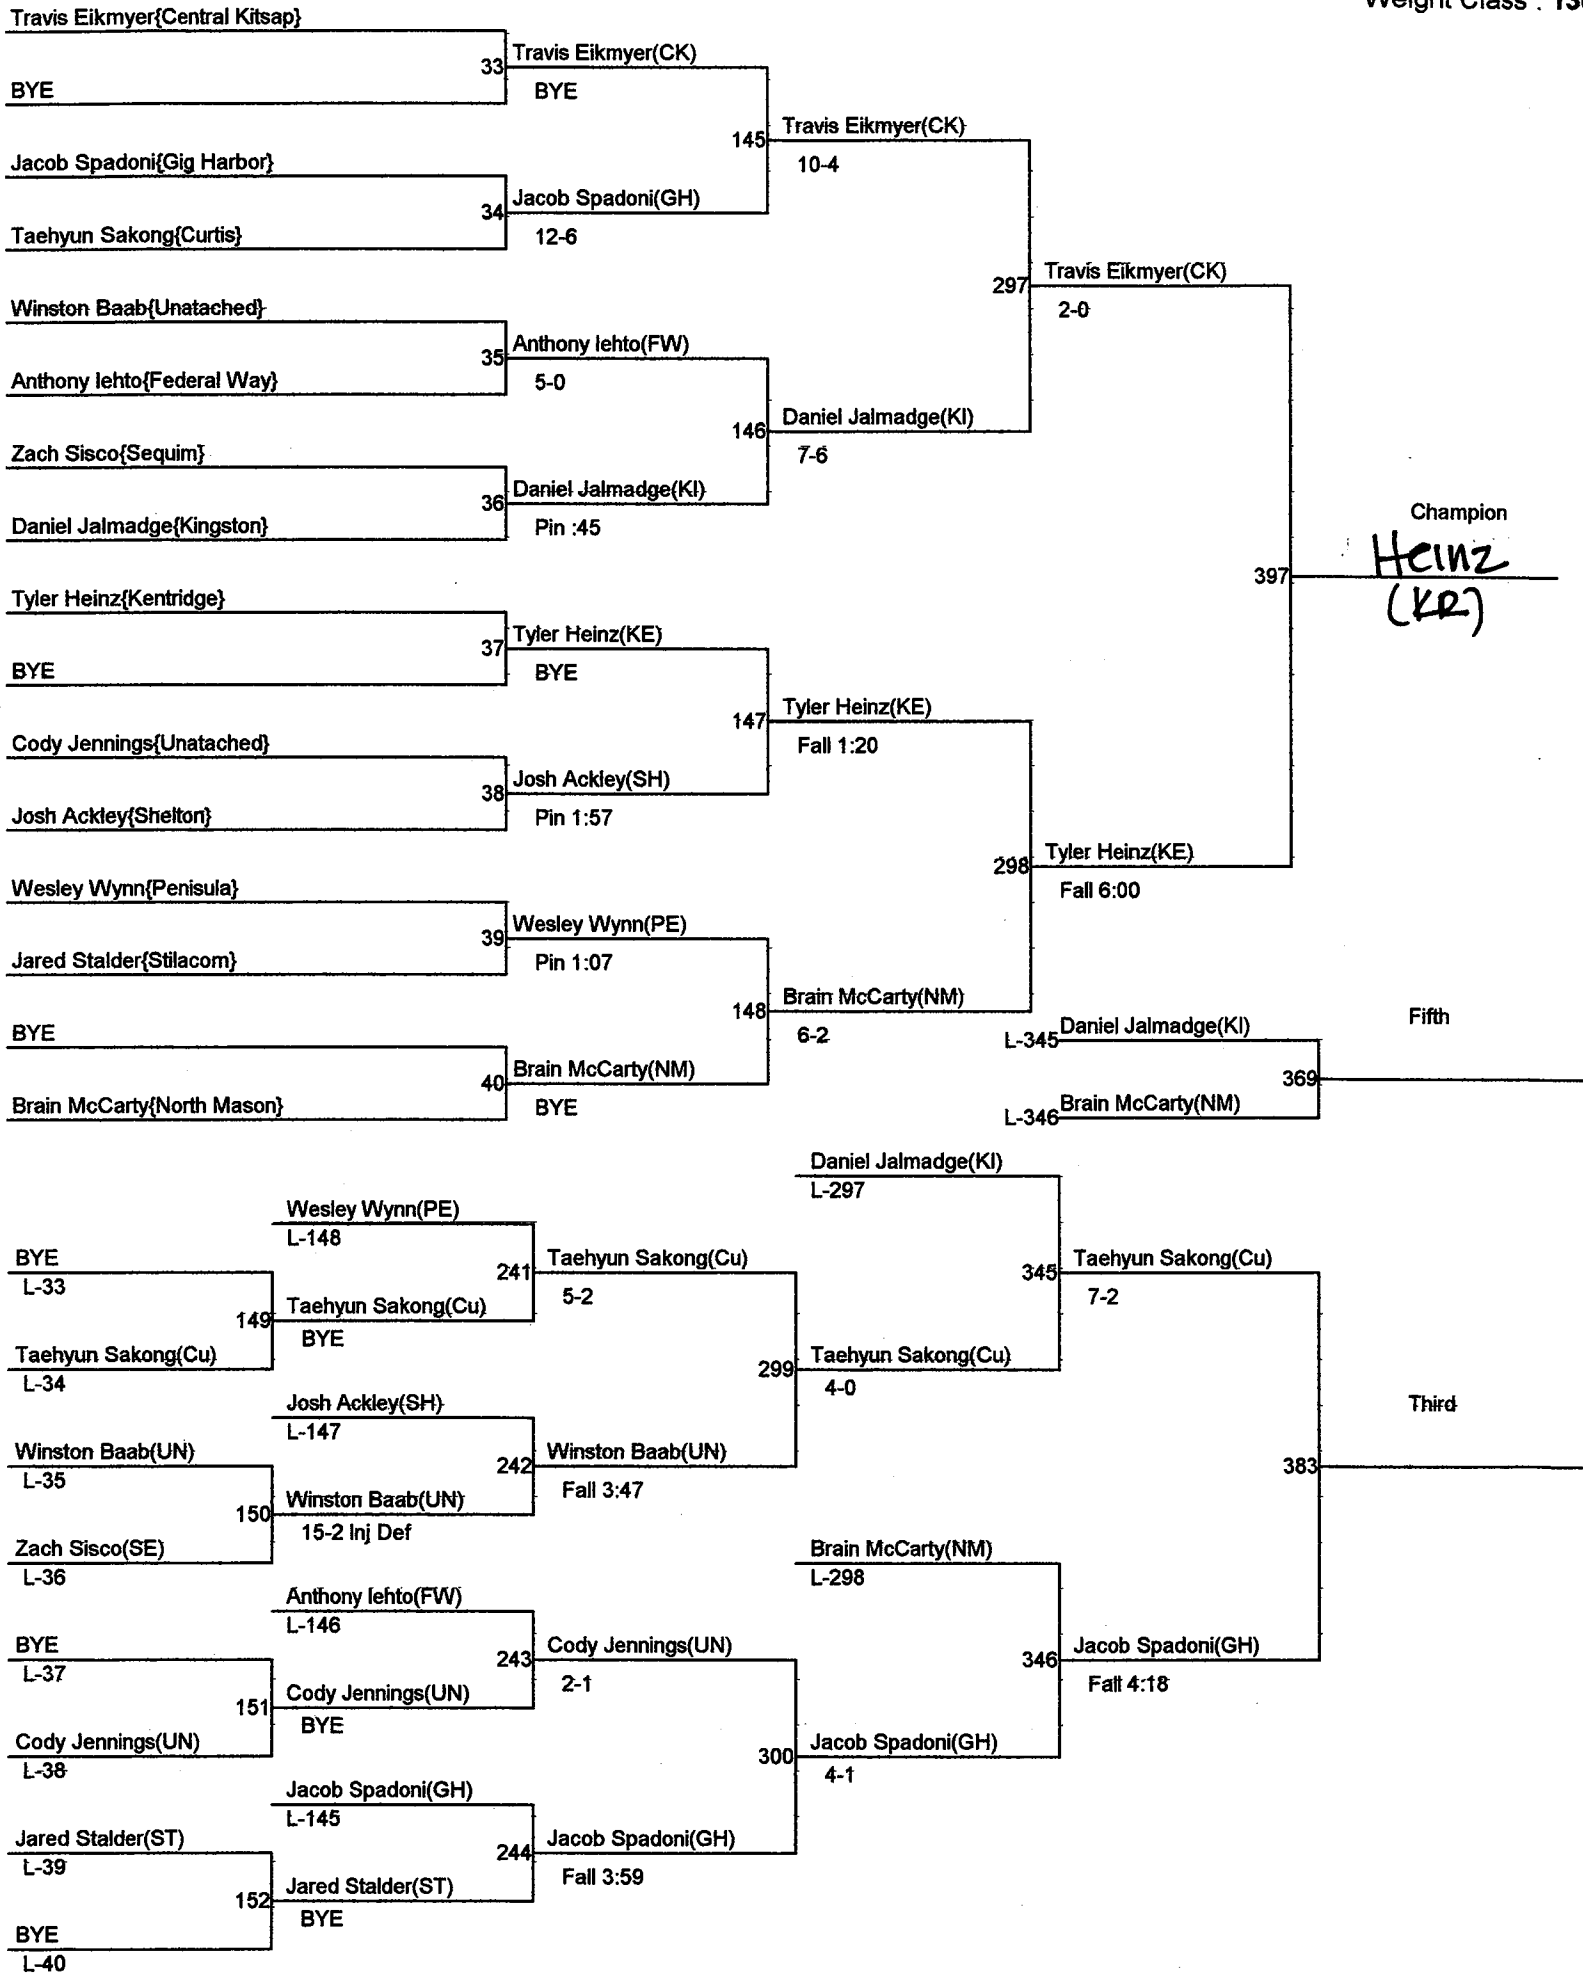

North Mason CLassic

Weight Class : 130