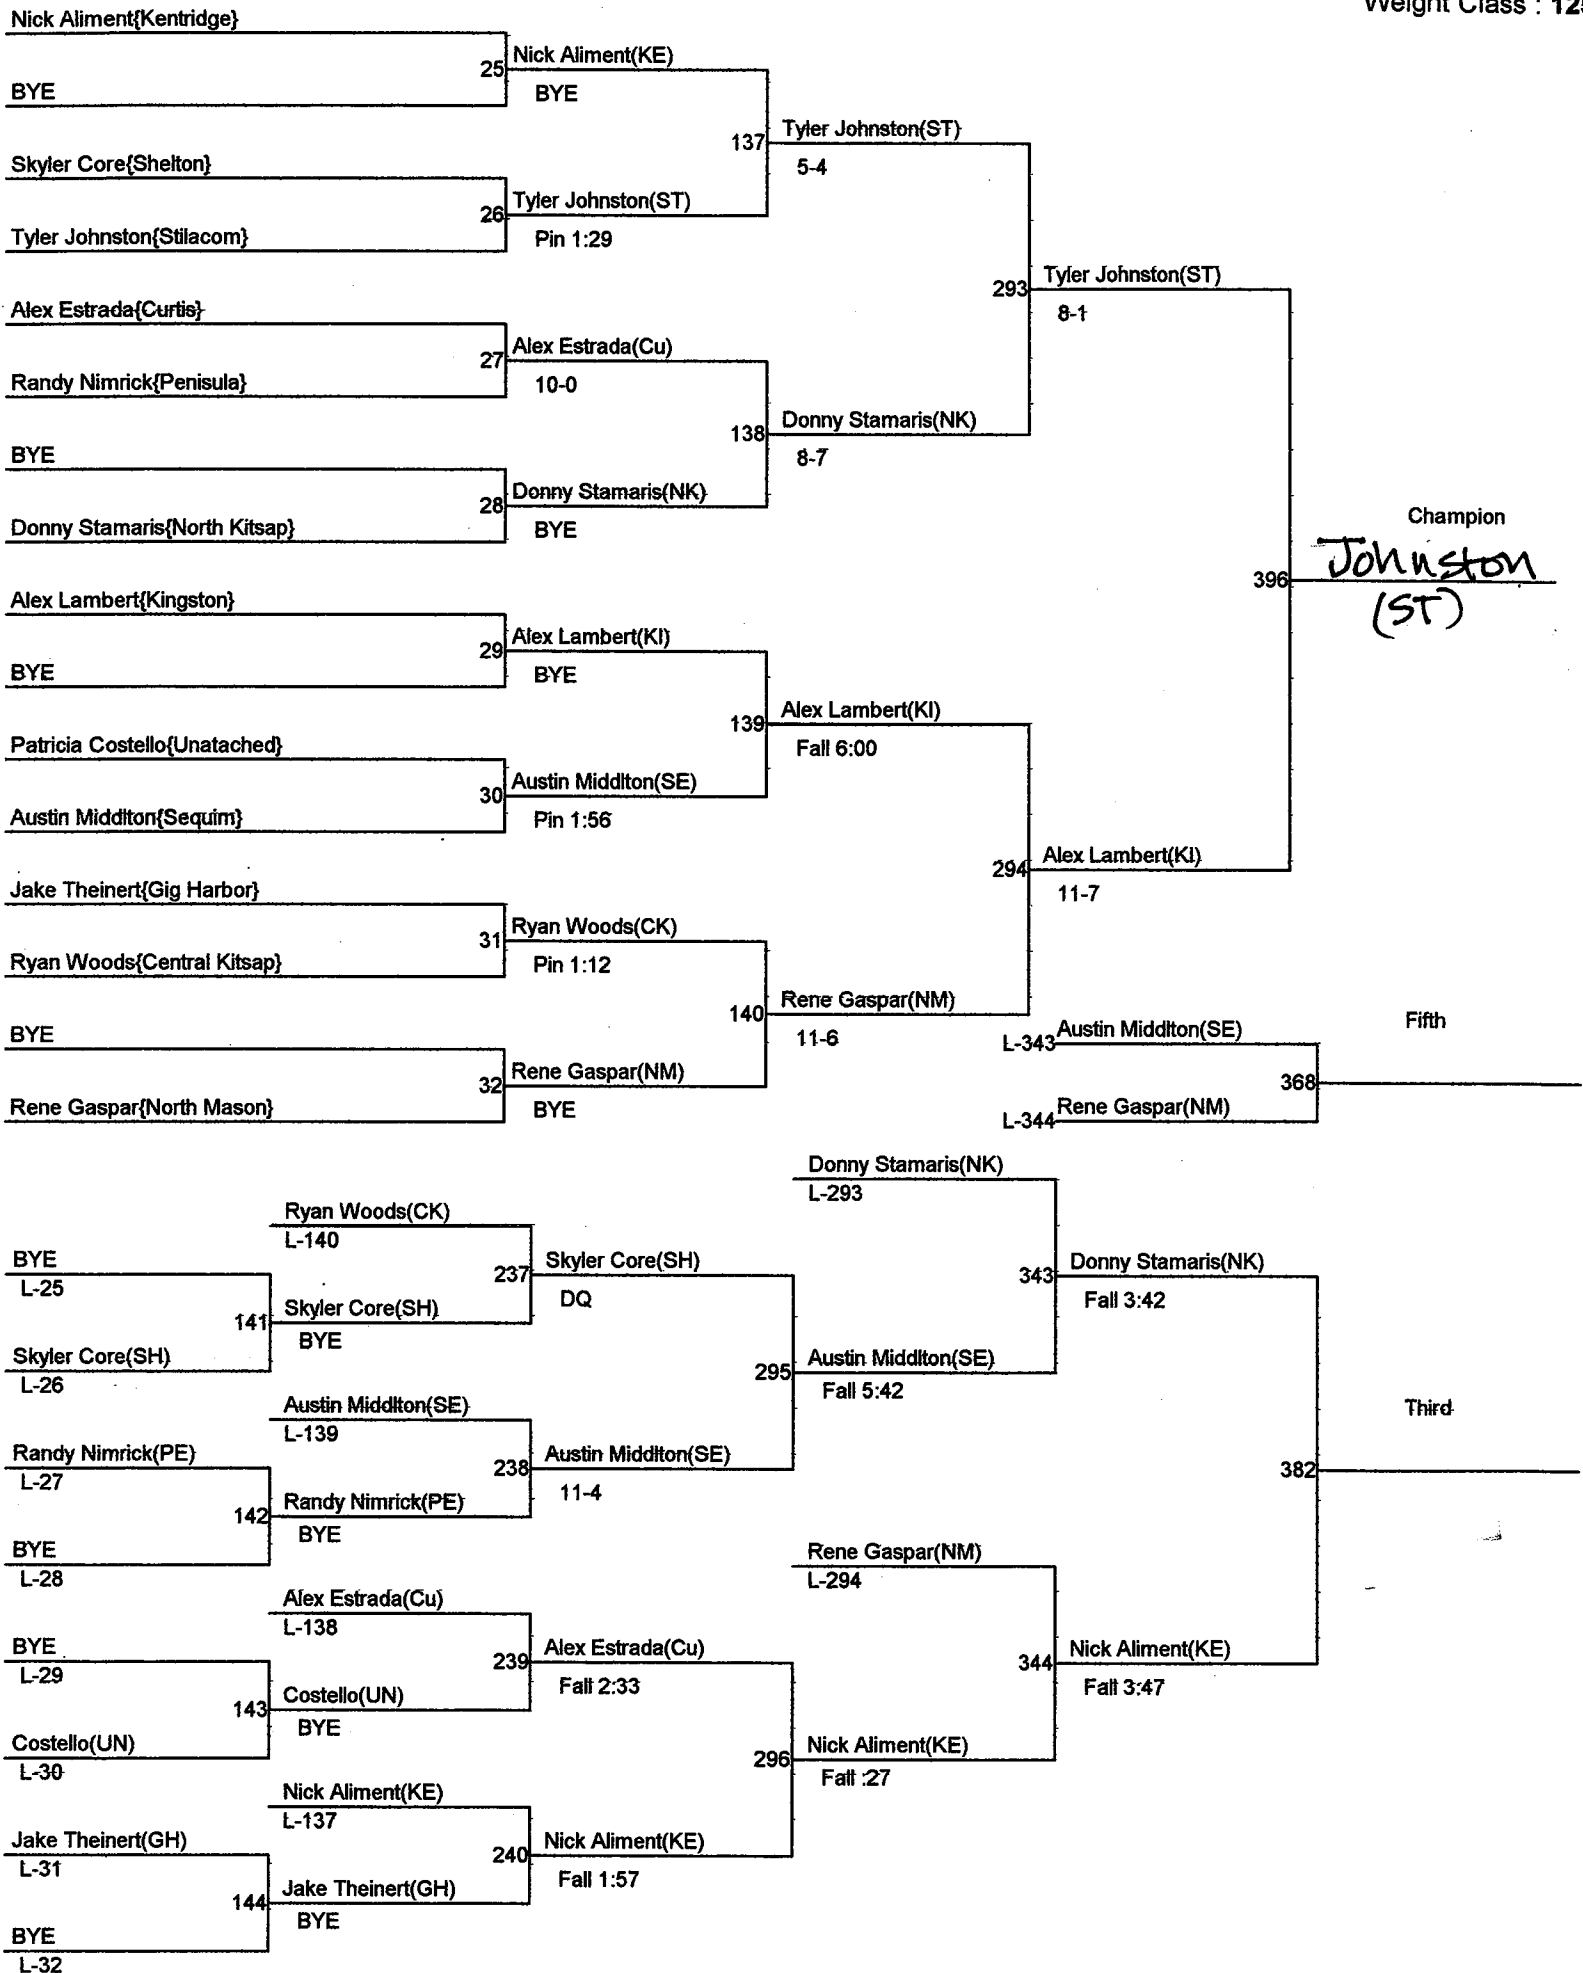

North Mason Classic

Weight Class : 103

North Mason Classic

Weight Class : 112

North Mason CClassic

Weight Class : 119

North Mason Classic

Weight Class : 125