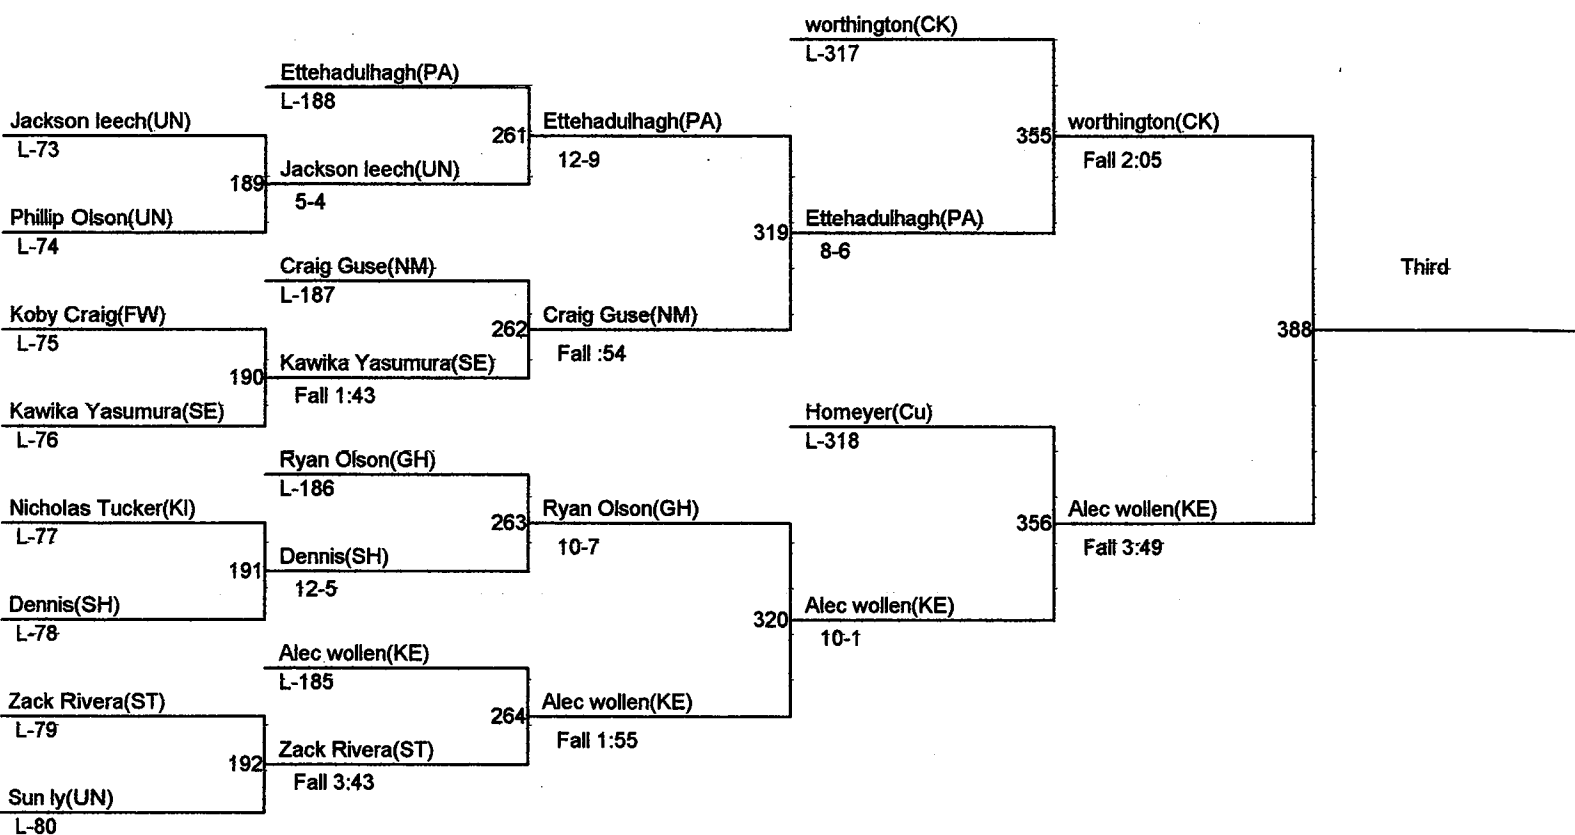

North Mason Classic

Weight Class : 160