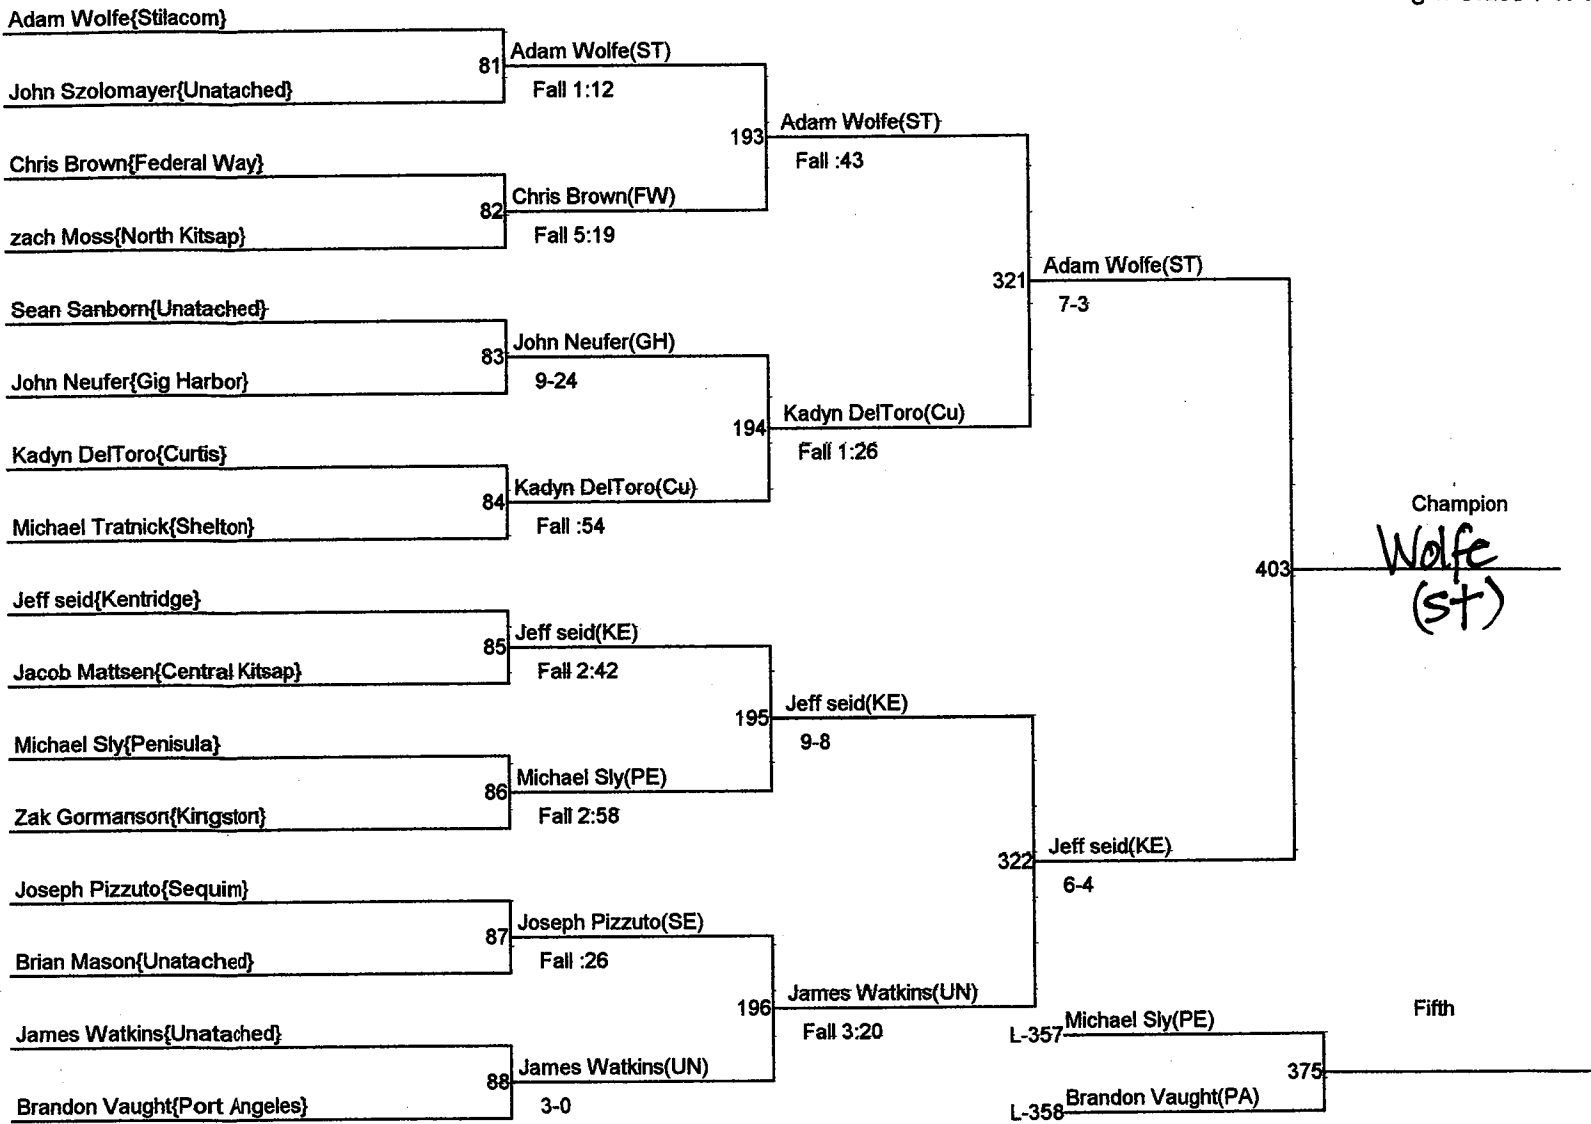

North Mason Classic

Weight Class : 152

North Mason Classic

Weight Class : 160

North Mason Classic

Weight Class : 171

North Mason Classic

Weight Class : 189