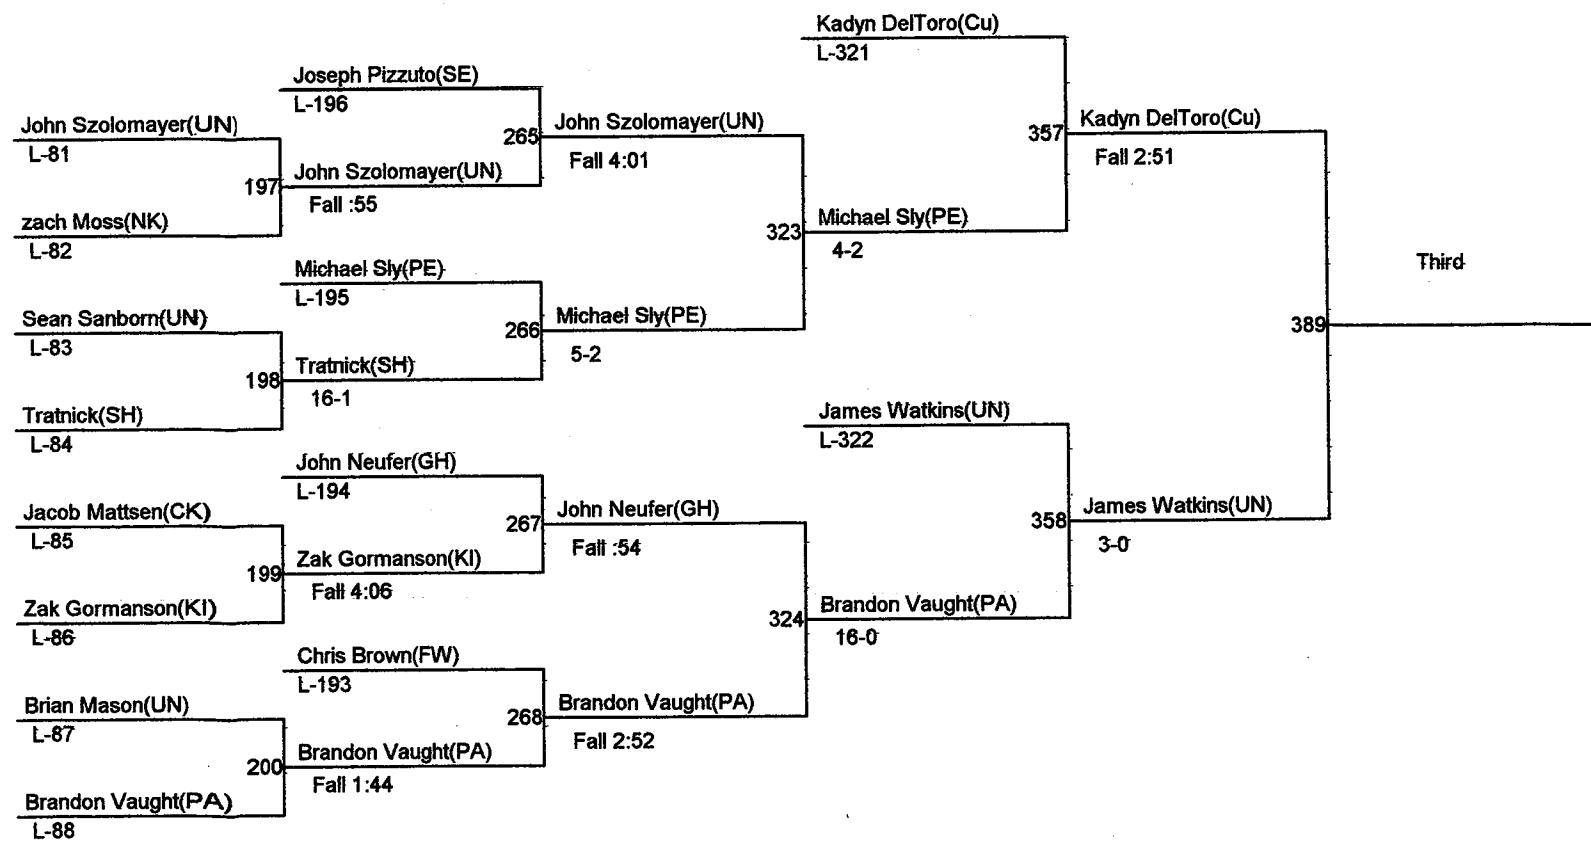

North Mason Classic

Weight Class : 152

North Mason Classic

Weight Class : 160

North Mason Classic

Weight Class : 171

North Mason Classic

Weight Class : 189