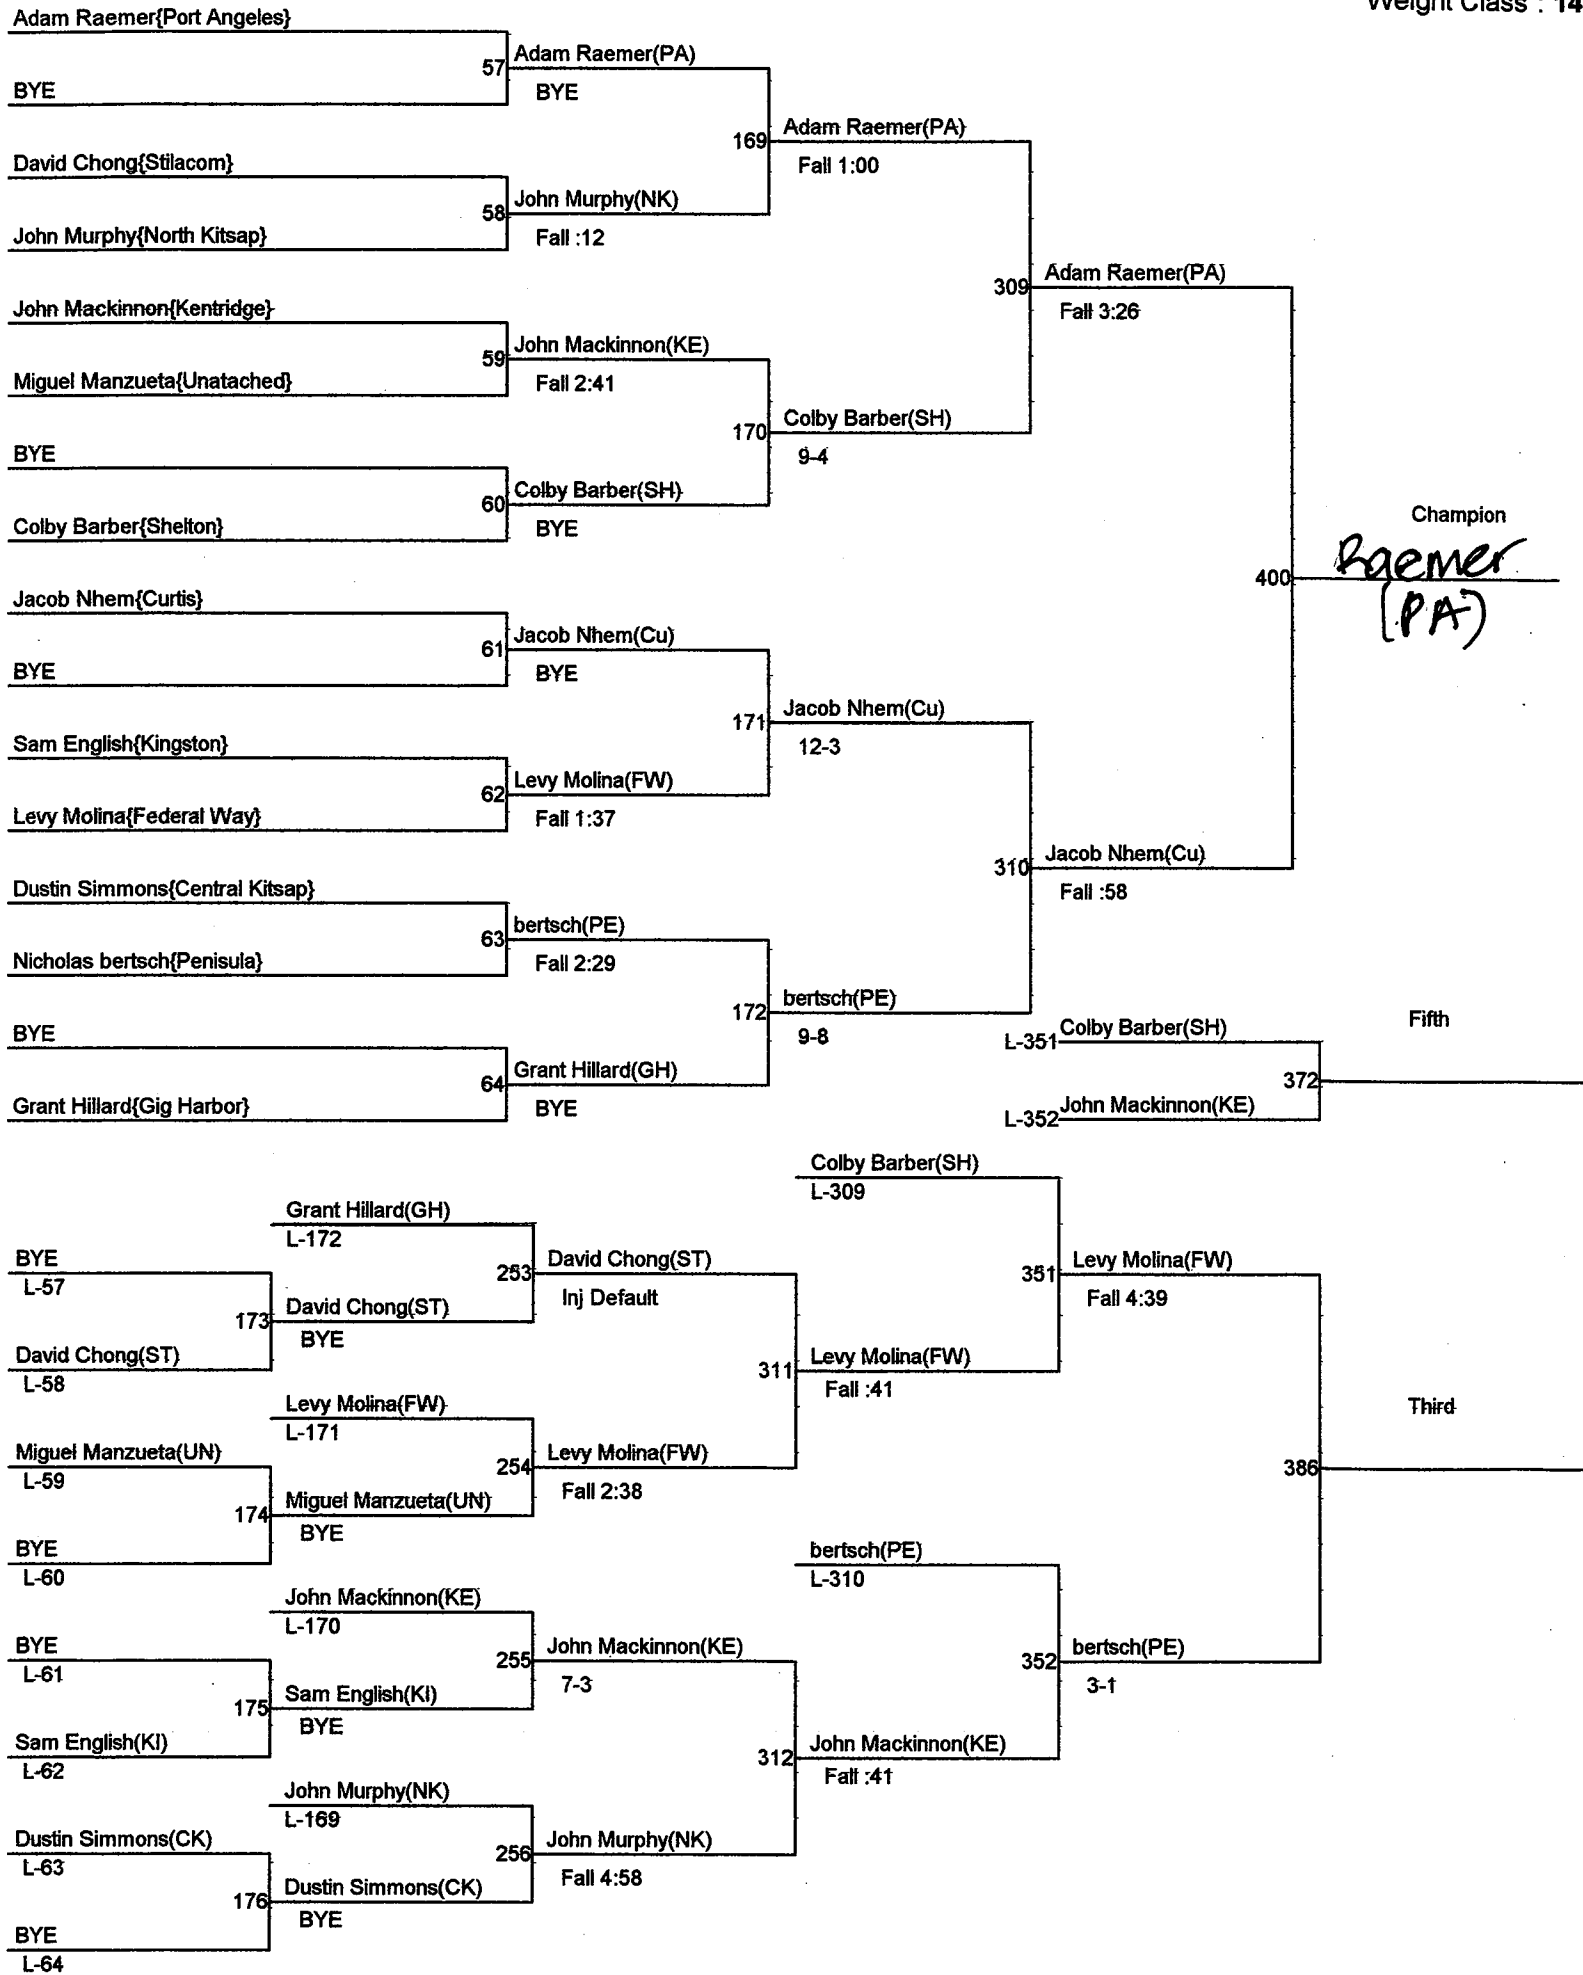

North Mason CLassic

Weight Class : 130

North Mason Classic

Weight Class : 135

North Mason Classic

Weight Class : 140

North Mason Classic

Weight Class : 145