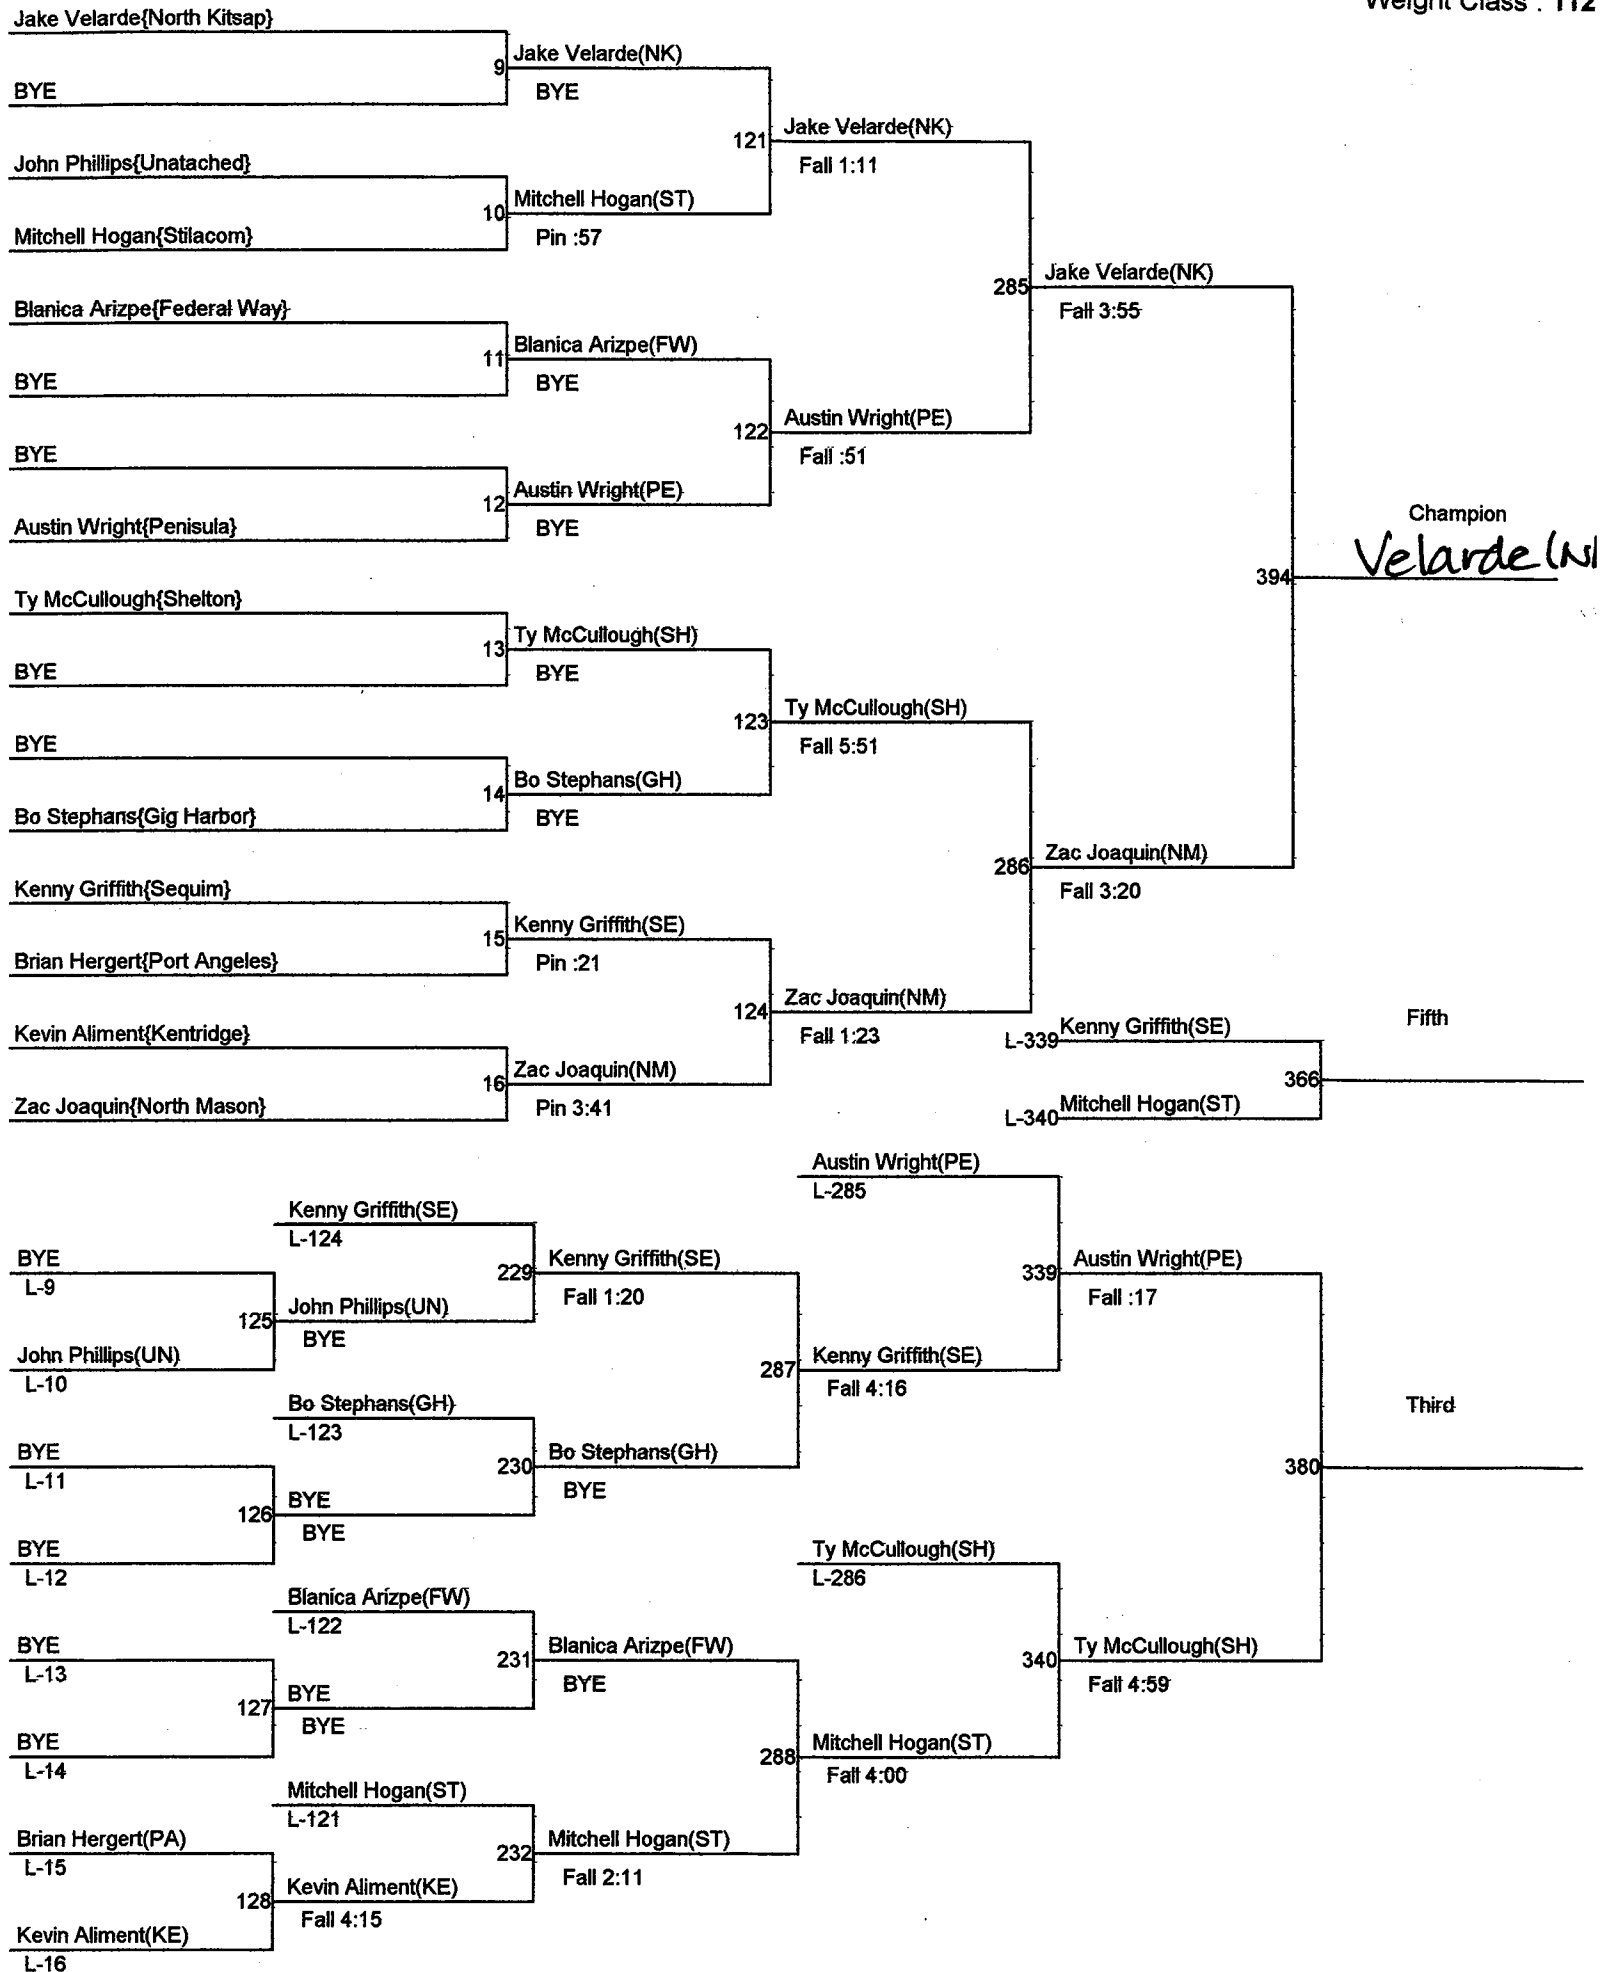

North Mason Classic

Weight Class : 103

North Mason Classic

Weight Class : 112

North Mason CClassic

Weight Class : 119

North Mason Classic

Weight Class : 125