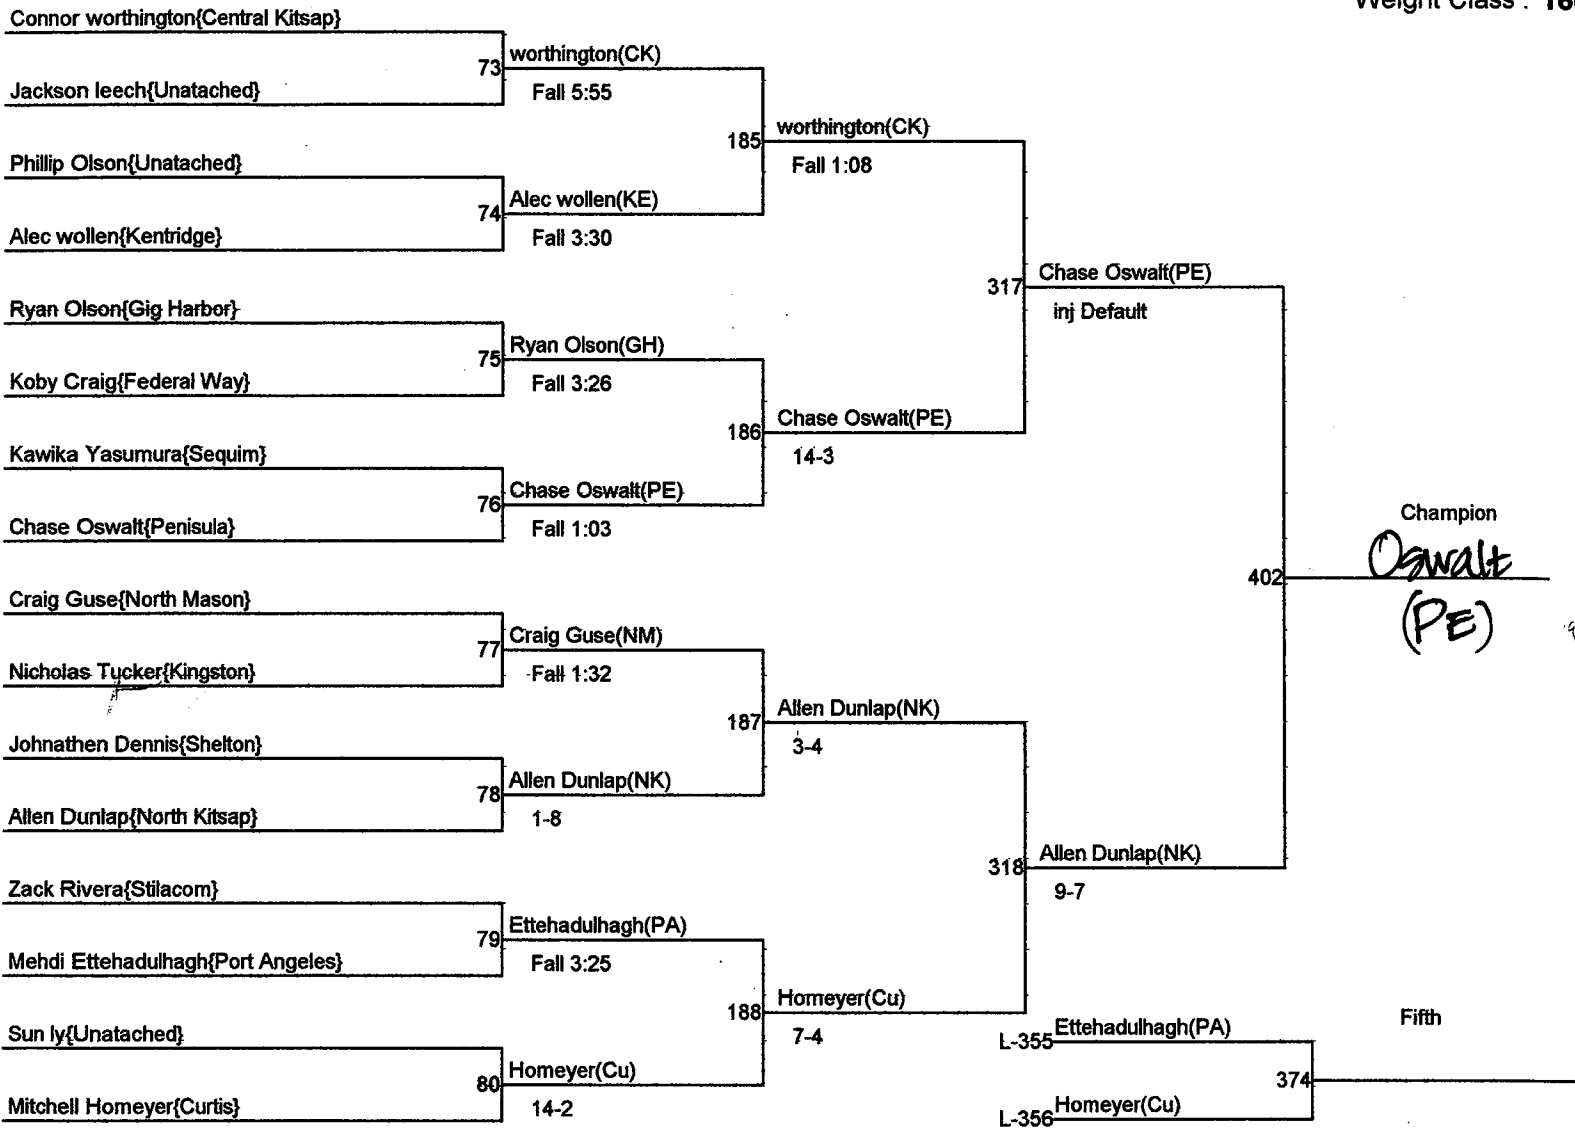

North Mason Classic

Weight Class : 160