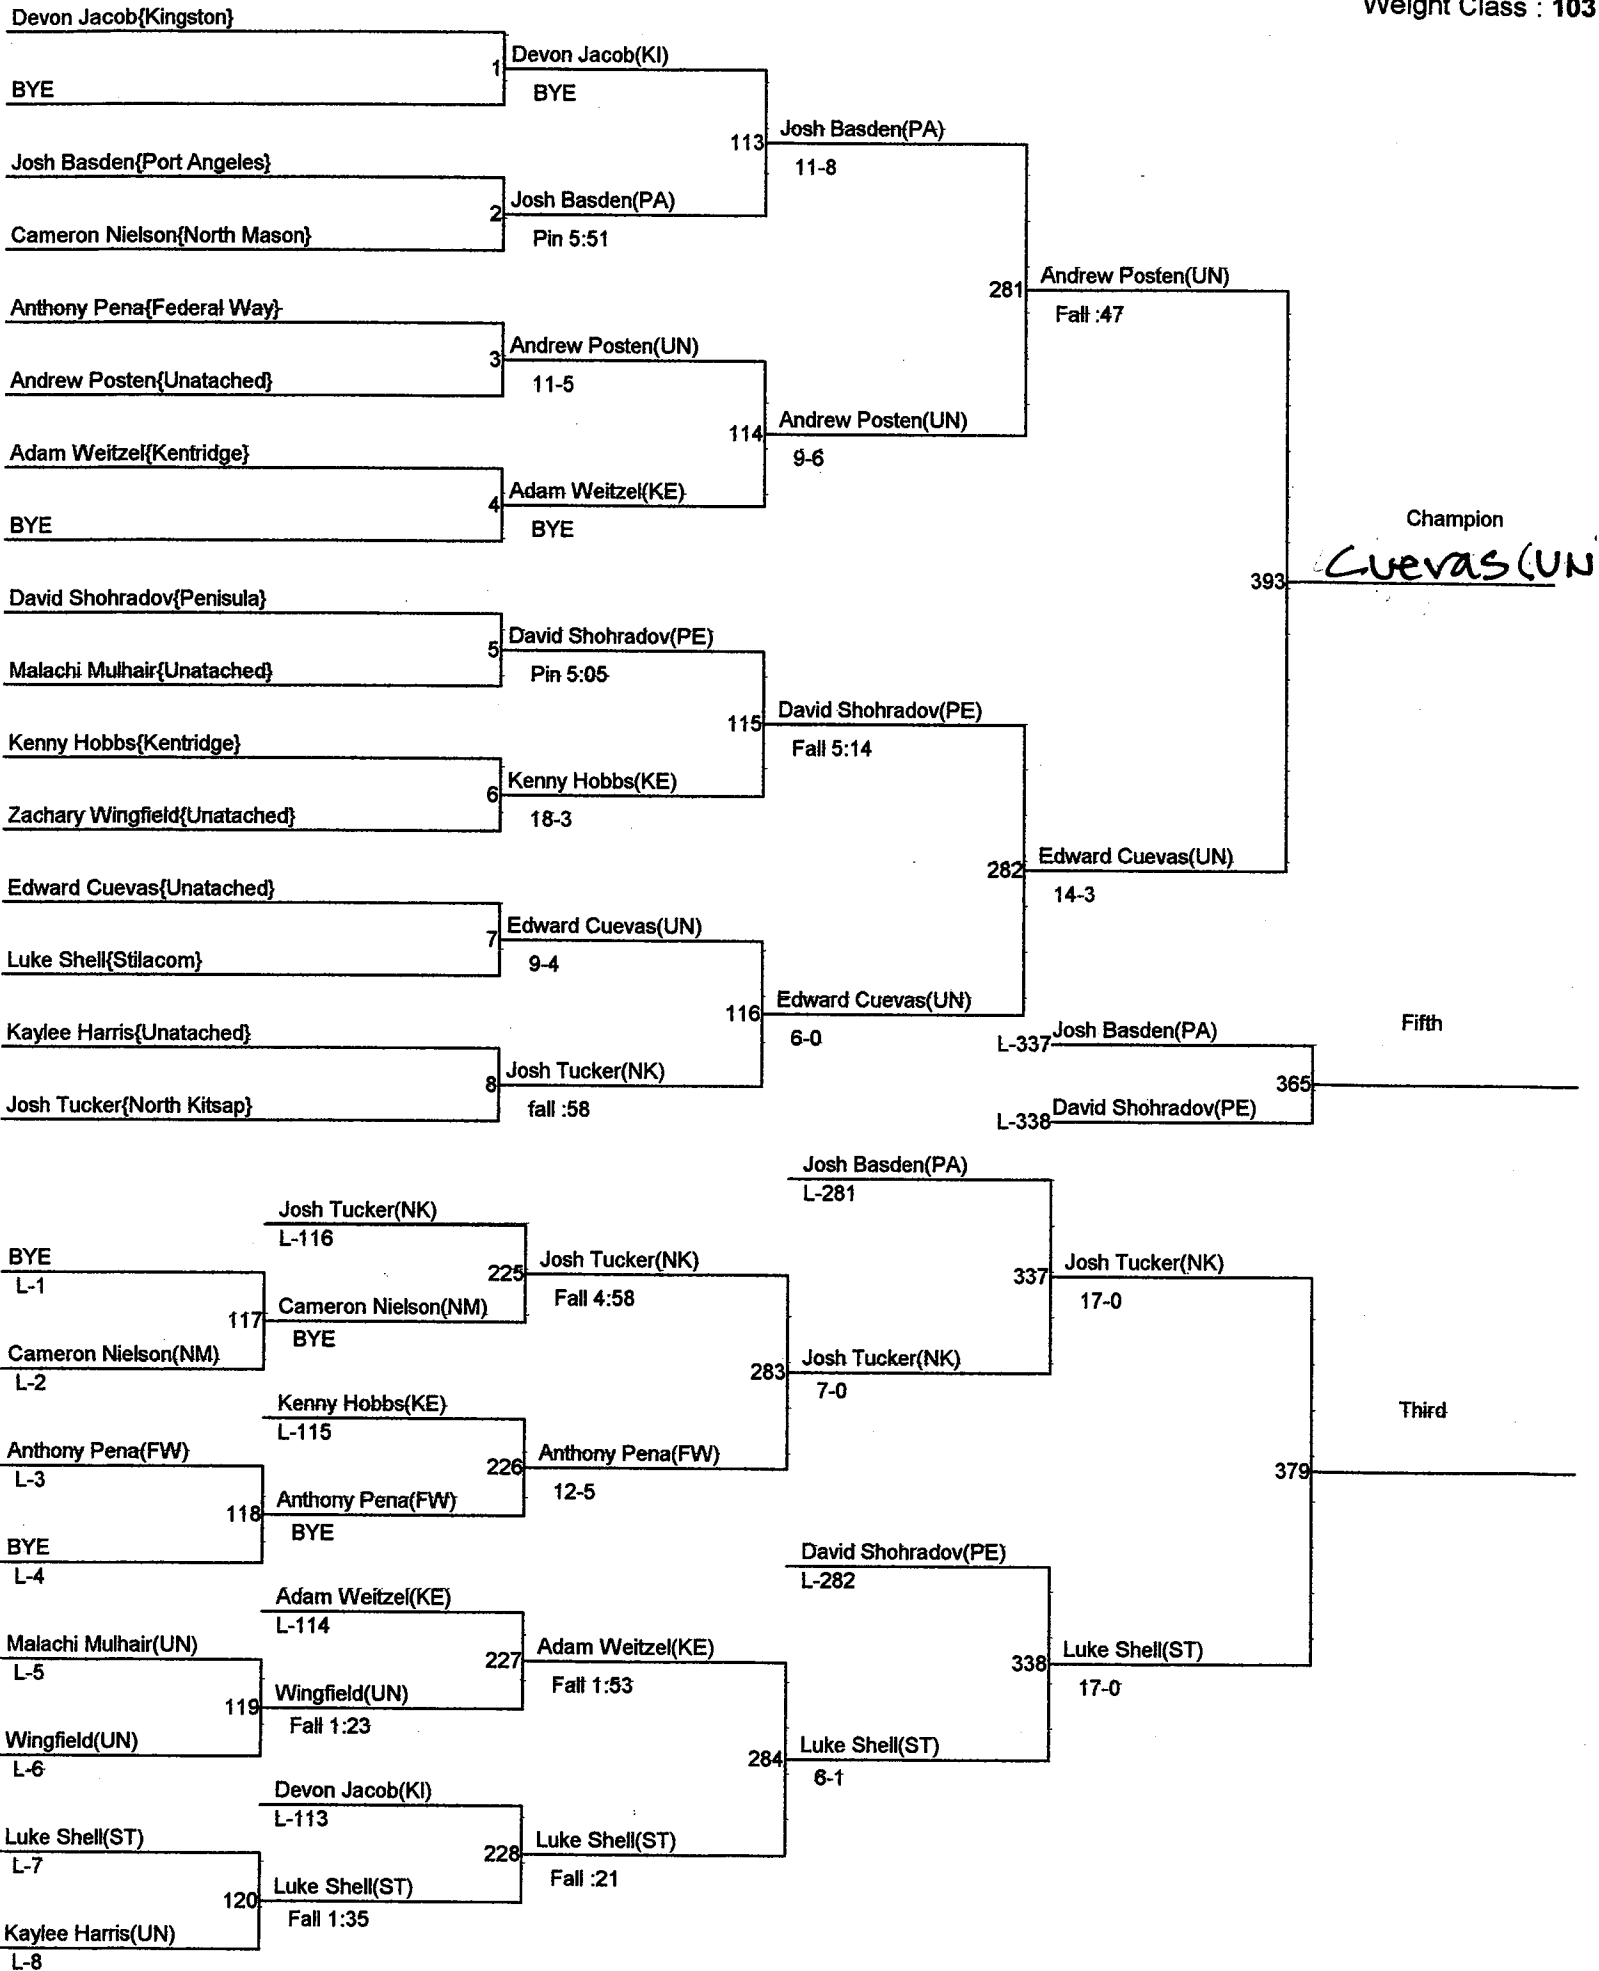

North Mason Classic

Weight Class : 103

North Mason Classic

Weight Class : 112

North Mason CClassic

Weight Class : 119

North Mason Classic

Weight Class : 125