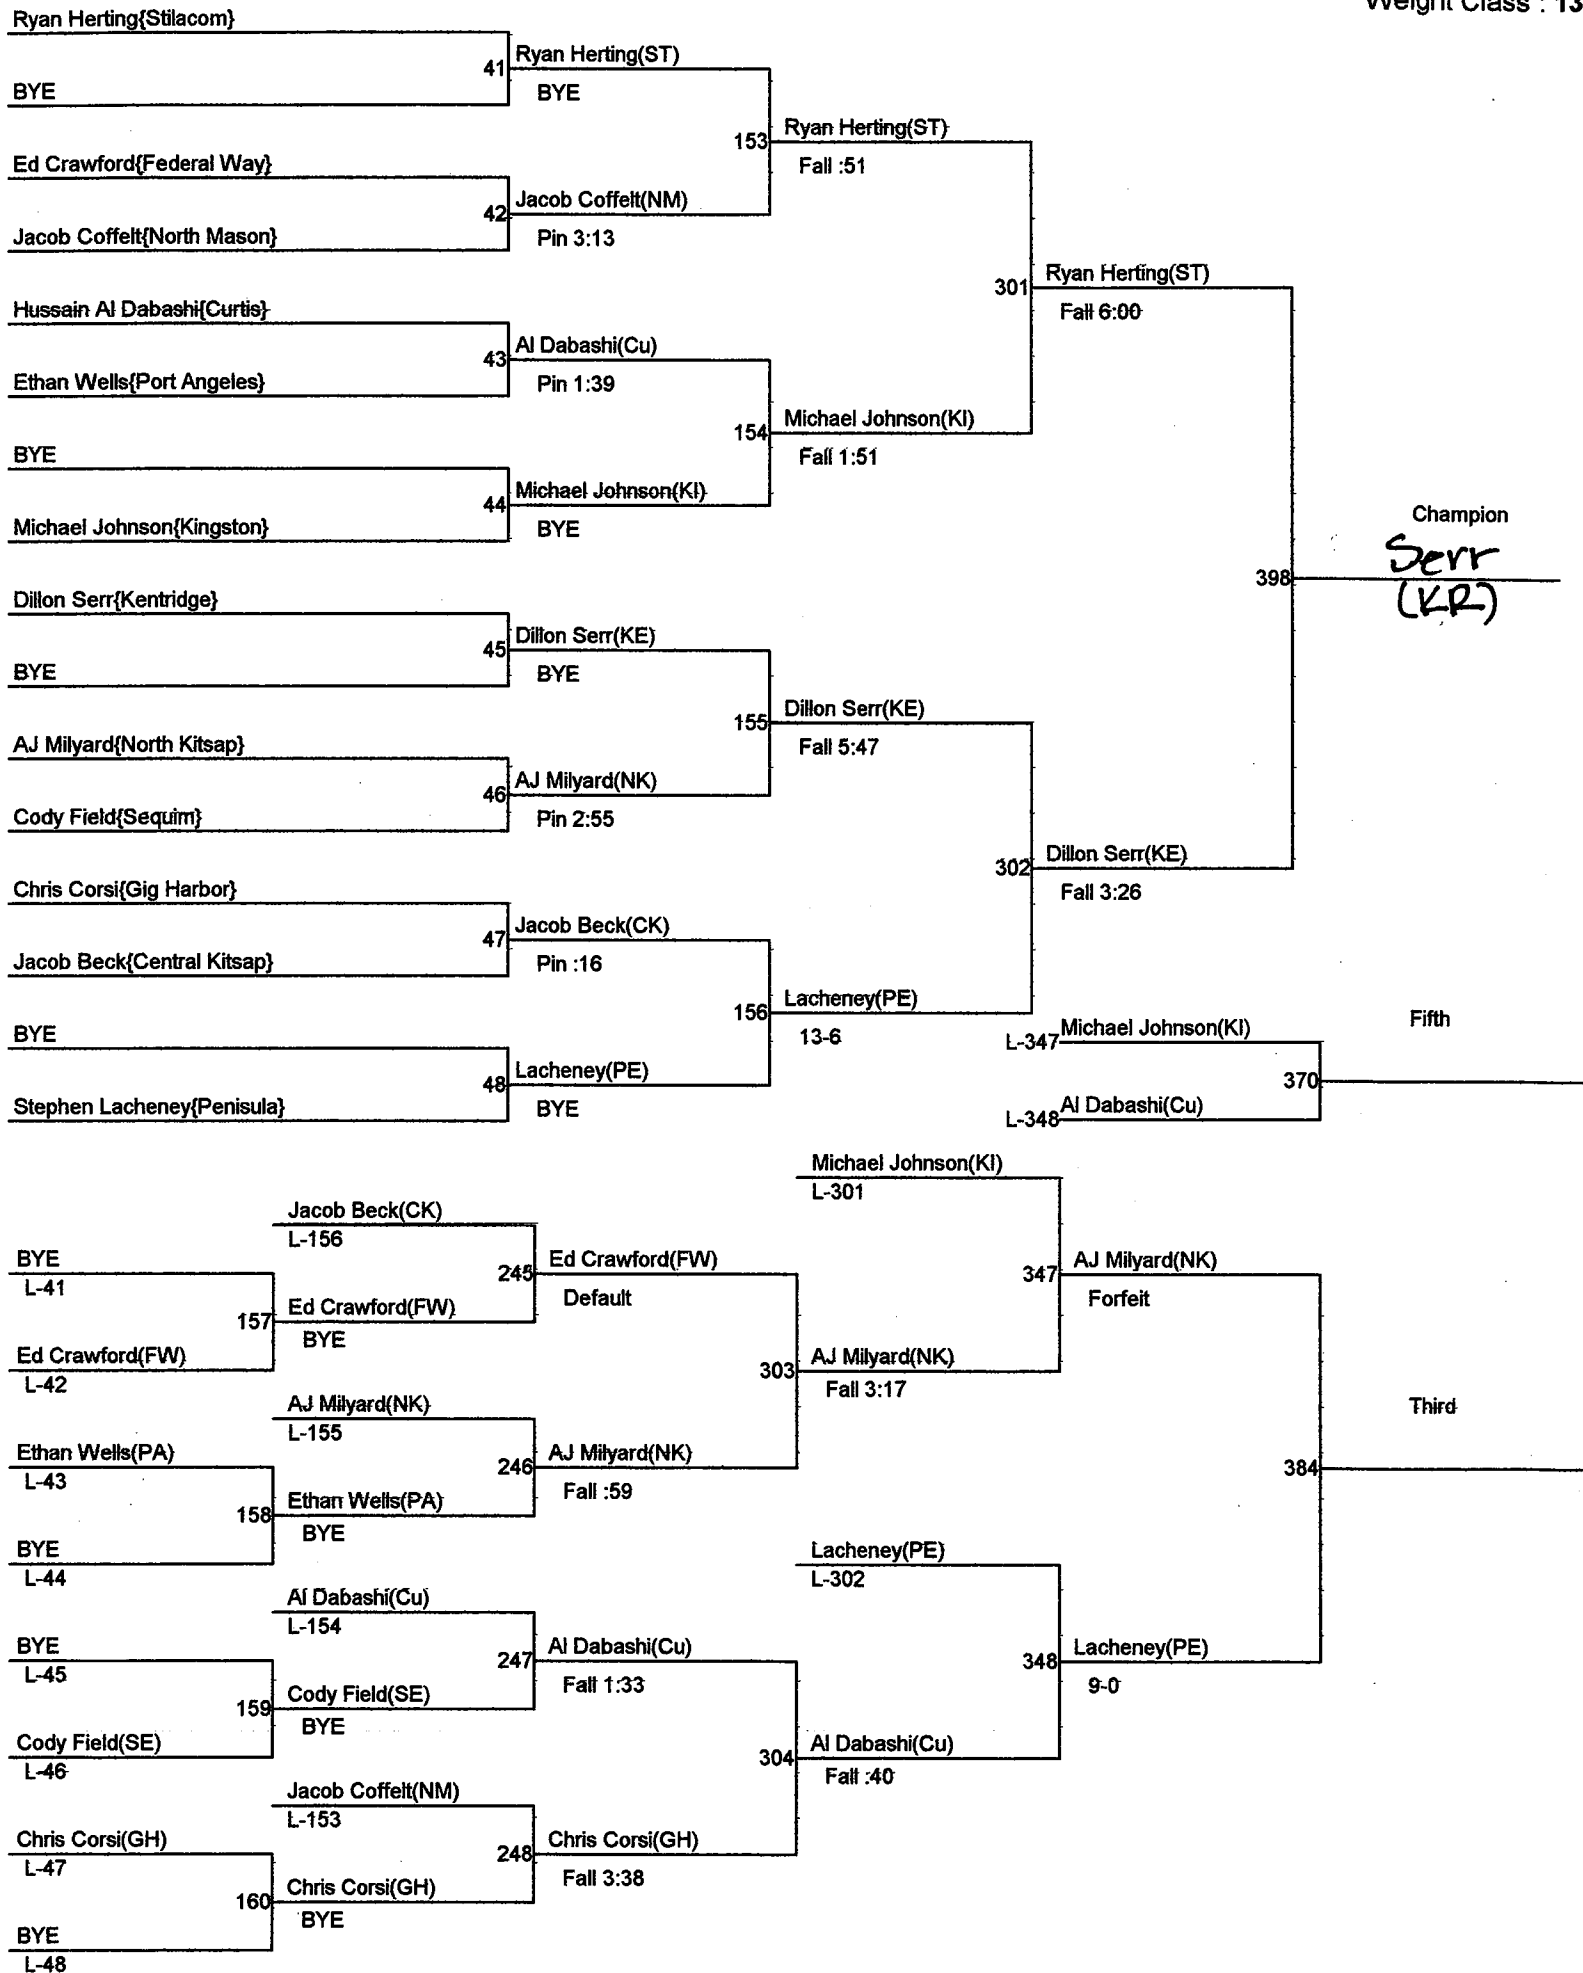

North Mason Classic

Weight Class : 135