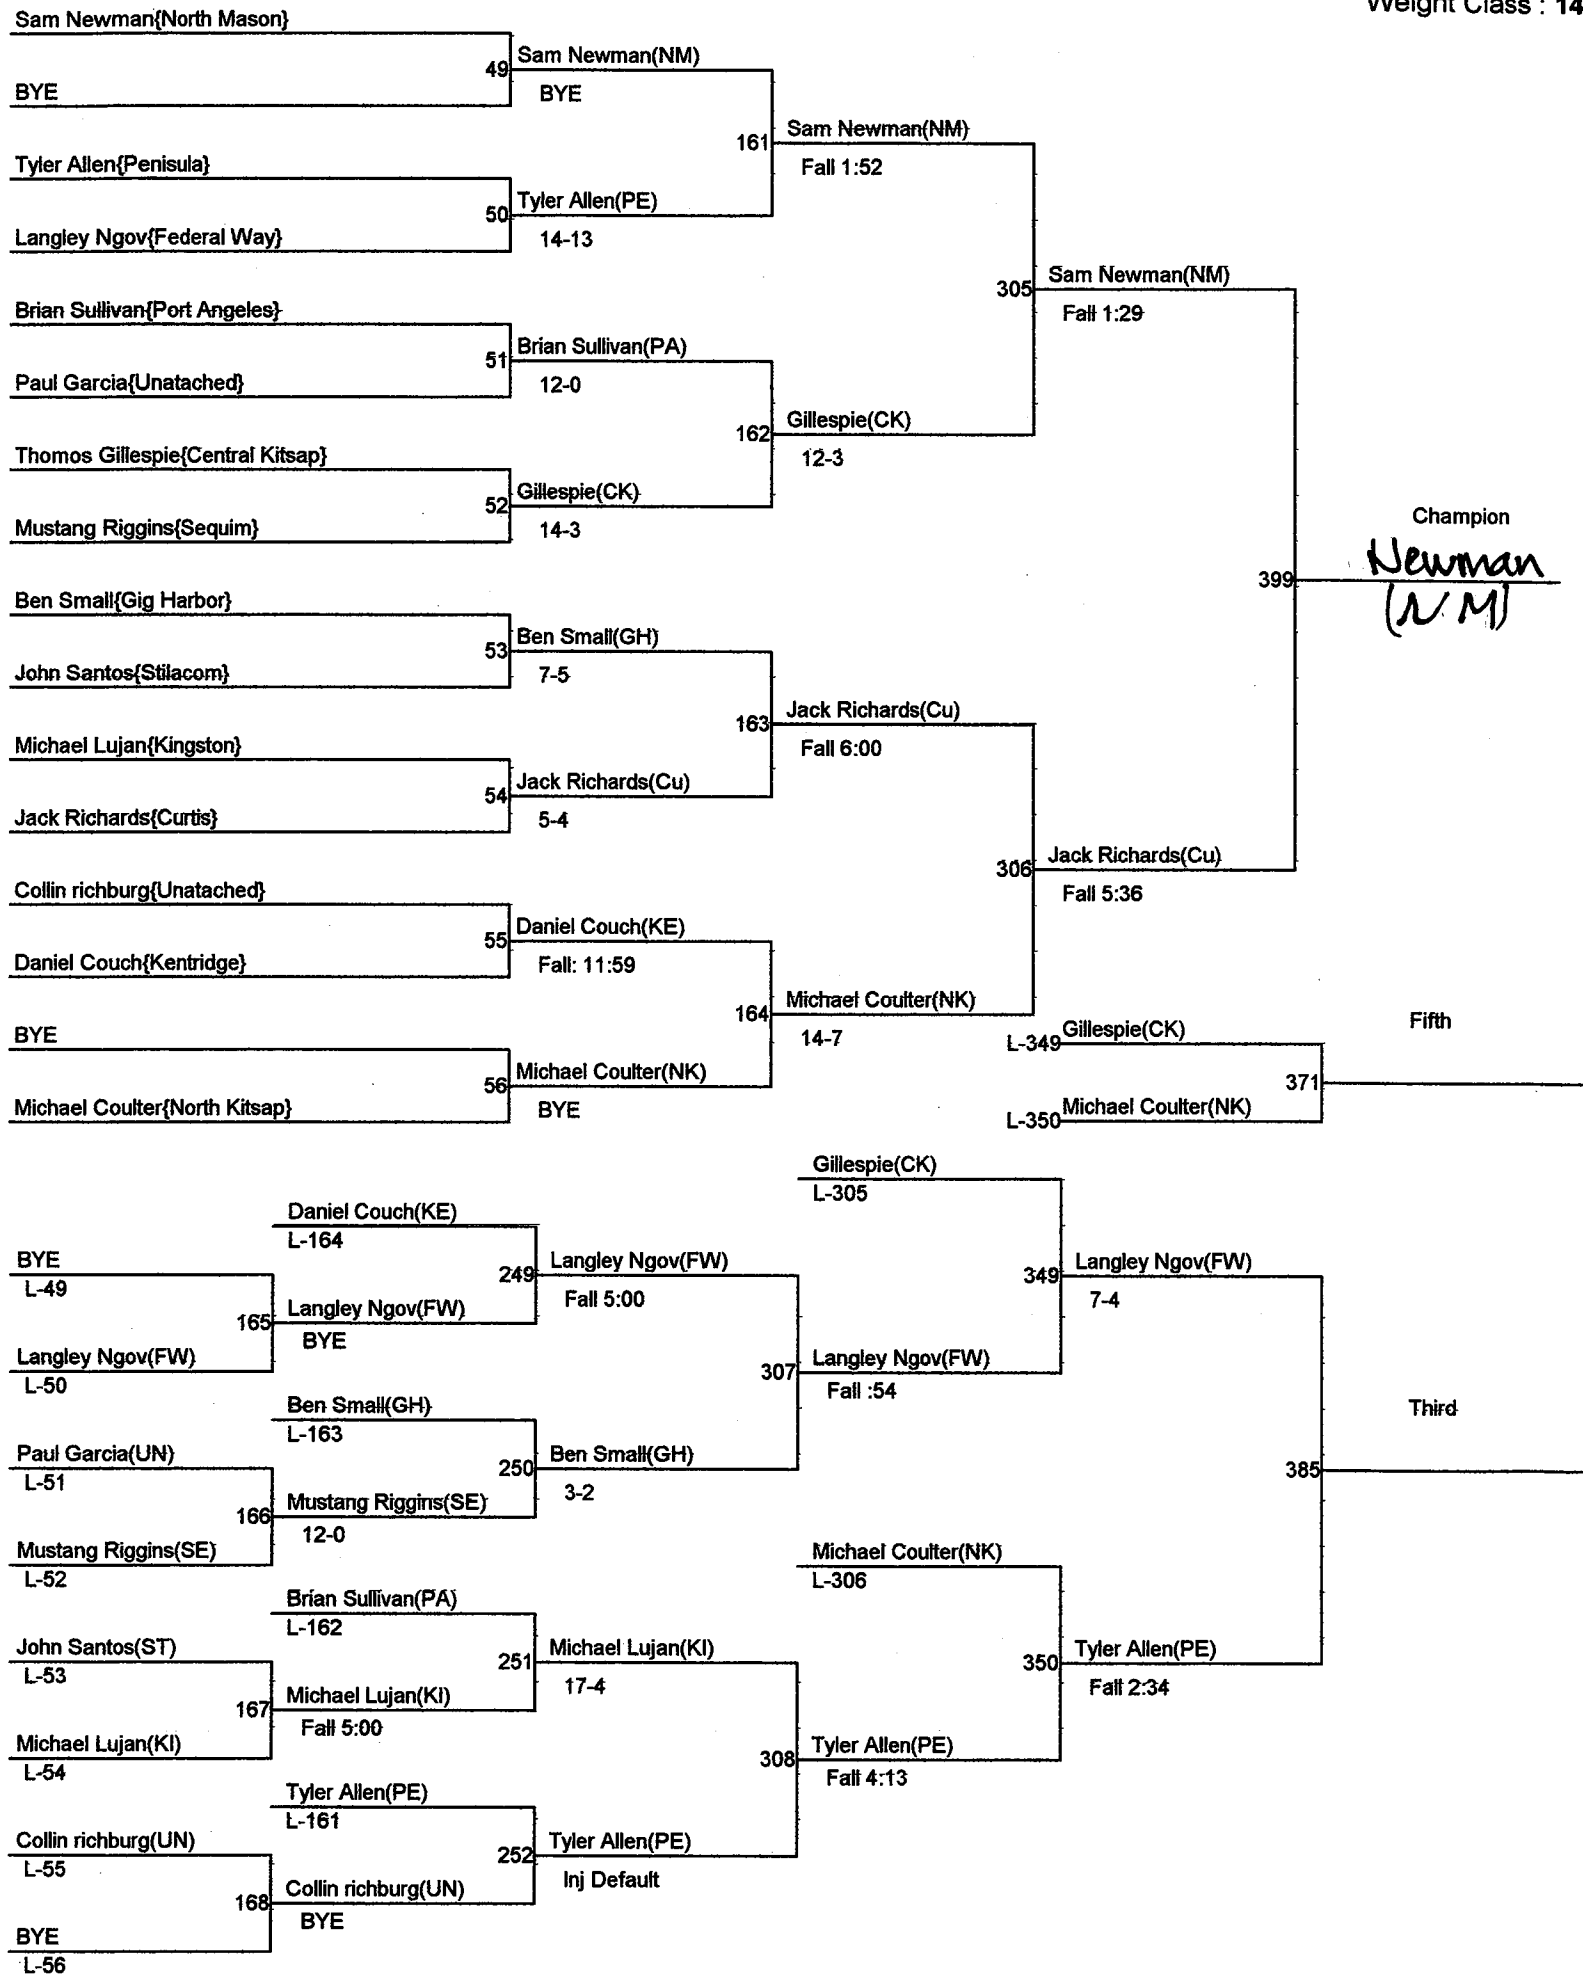

North Mason Classic

Weight Class : 140