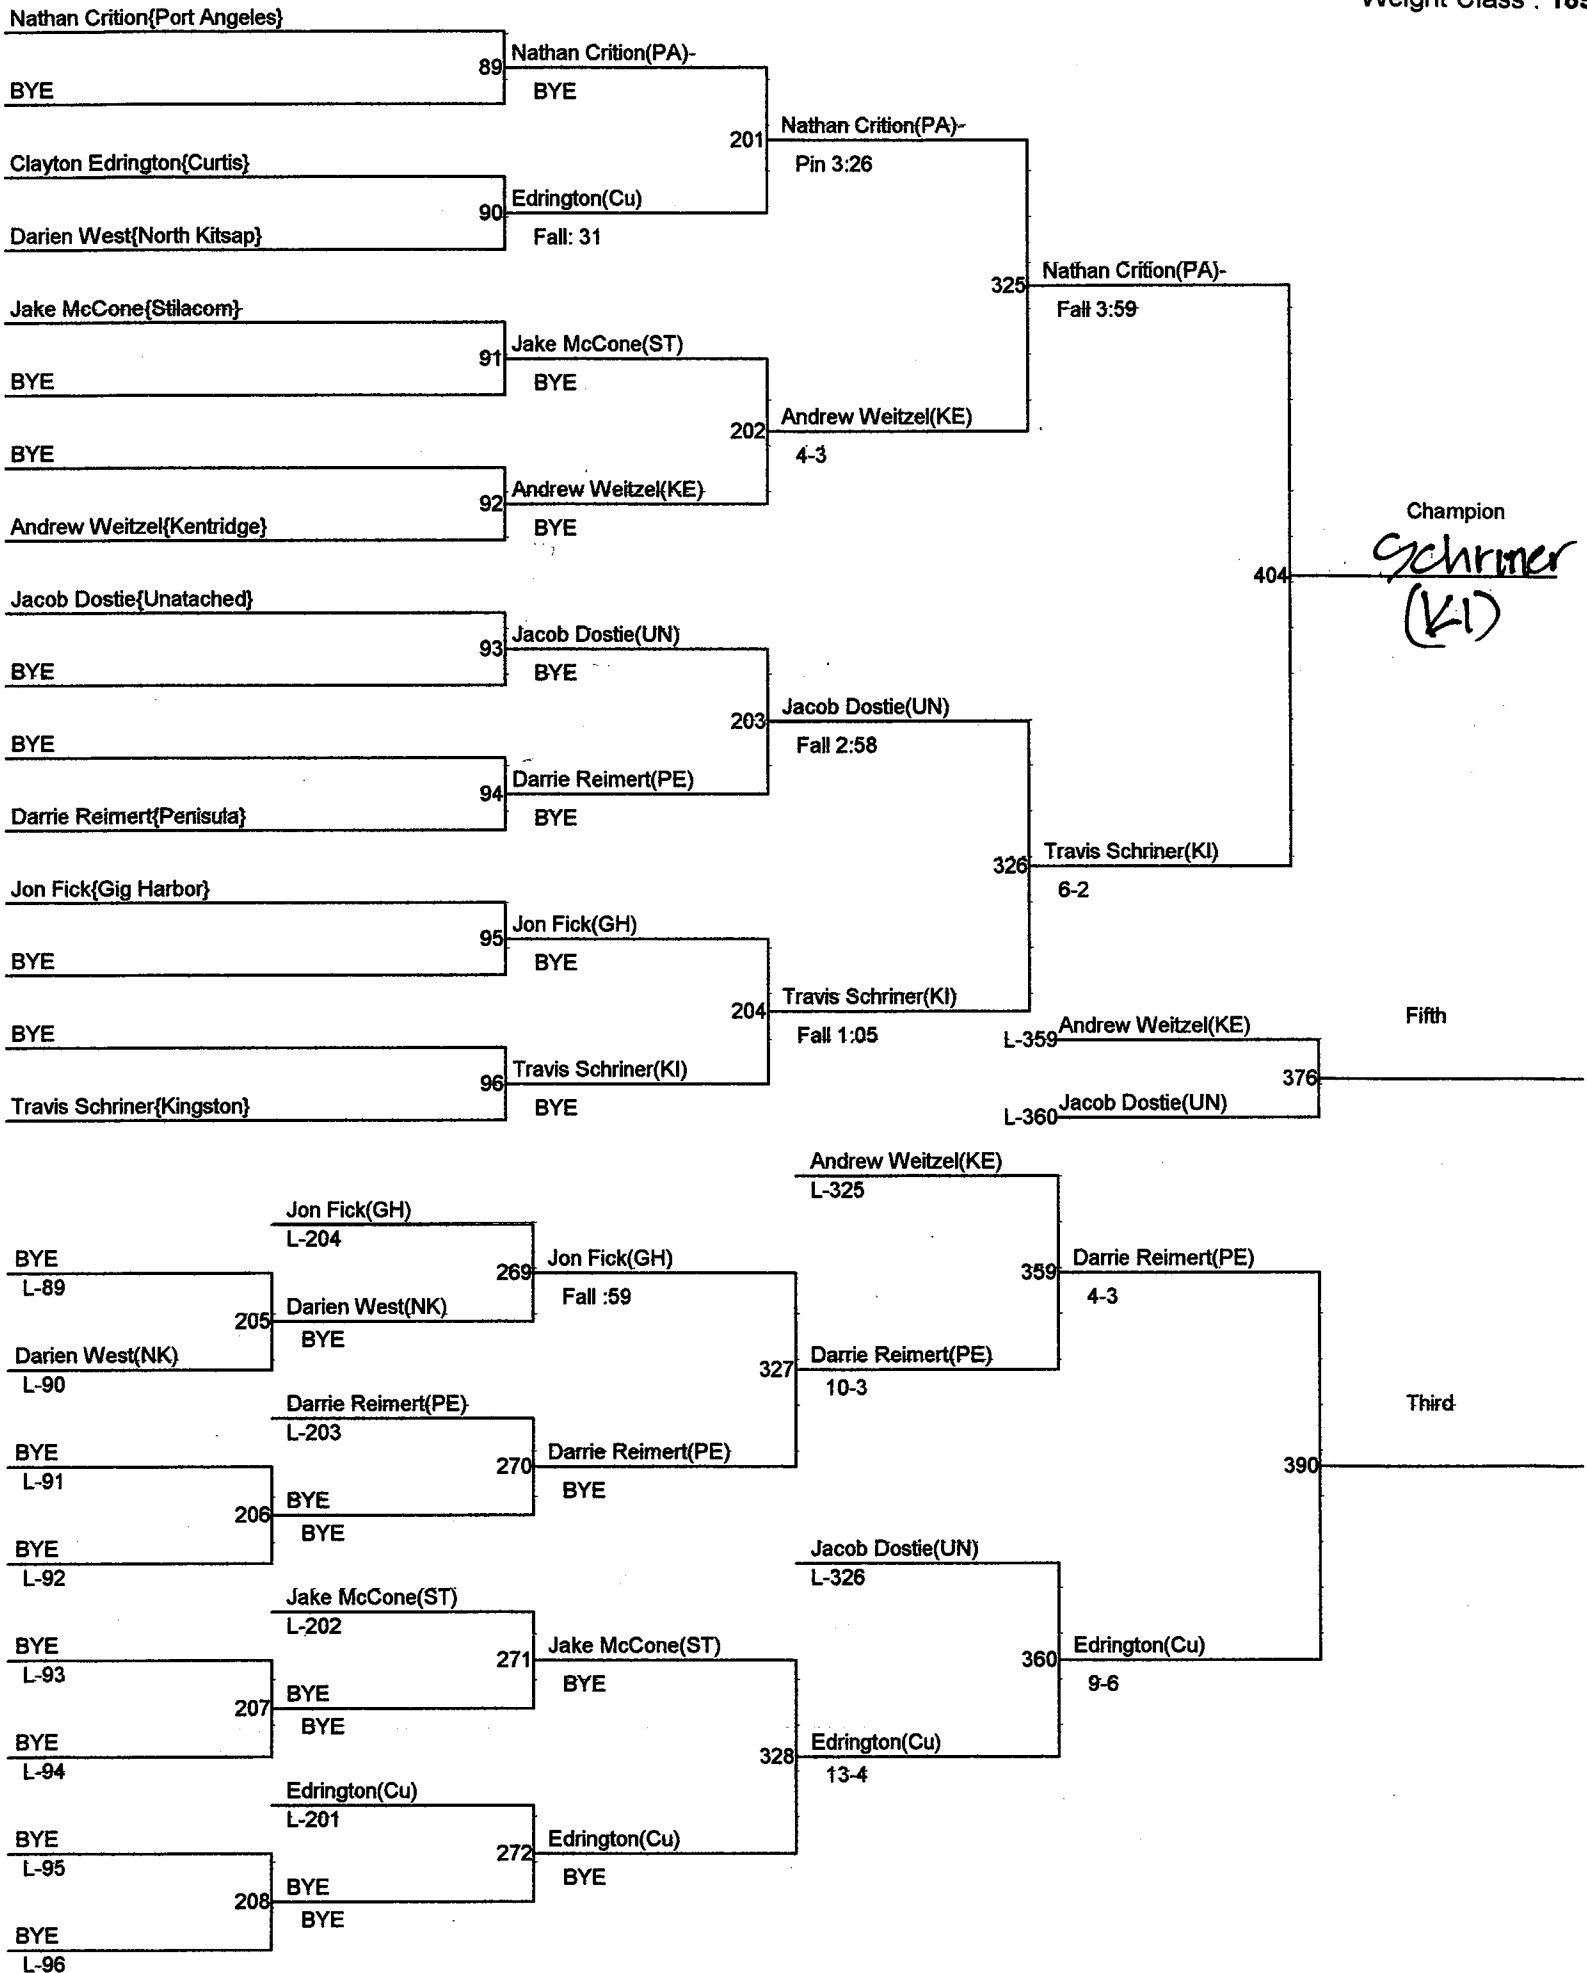

North Mason Classic

Weight Class : 152

North Mason Classic

Weight Class : 160

North Mason Classic

Weight Class : 171

North Mason Classic

Weight Class : 189