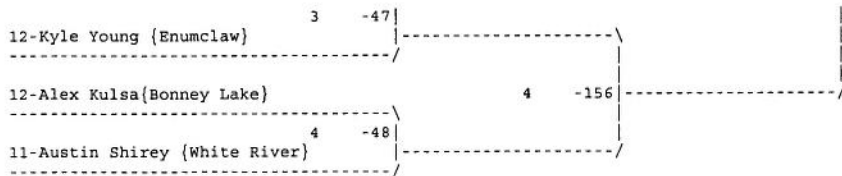

South Puget Sound League 3A Wrestling Tournament
Weight class : 103

Consolation for Weight class : 103

South Puget Sound League 3A Wrestling Tournament
Weight class : 112

Consolation for Weight class : 125

South Puget Sound League 3A Wrestling Tournament
Weight class : 130

Consolation for Weight class : 135

South Puget Sound League 3A Wrestling Tournament
Weight class : 140

-----/

Consolation for Weight class : 140