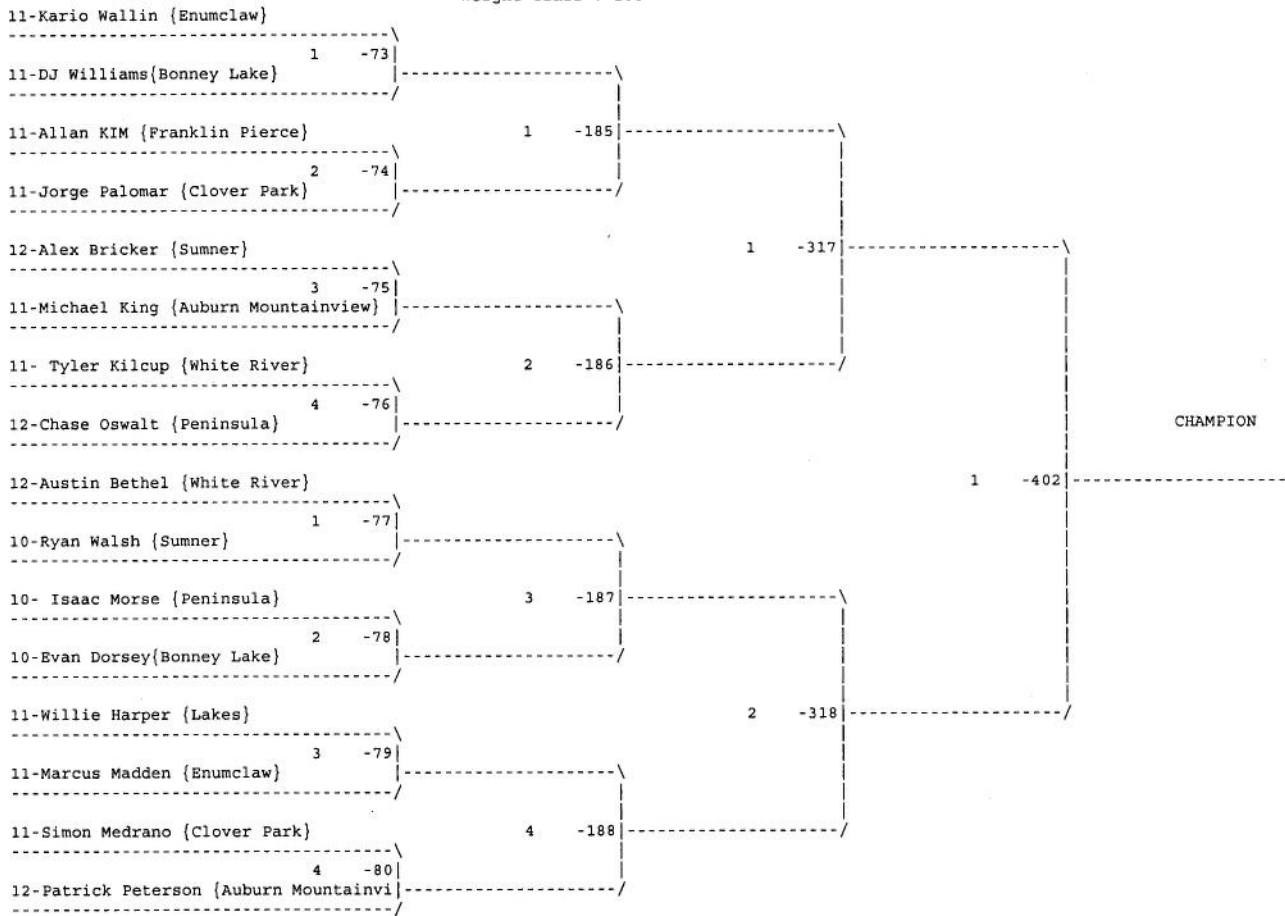

South Puget Sound League 3A Wrestling Tournament
Weight class : 145

Consolation for Weight class : 145

South Puget Sound League 3A Wrestling Tournament
Weight class : 160

Consolation for Weight class : 160