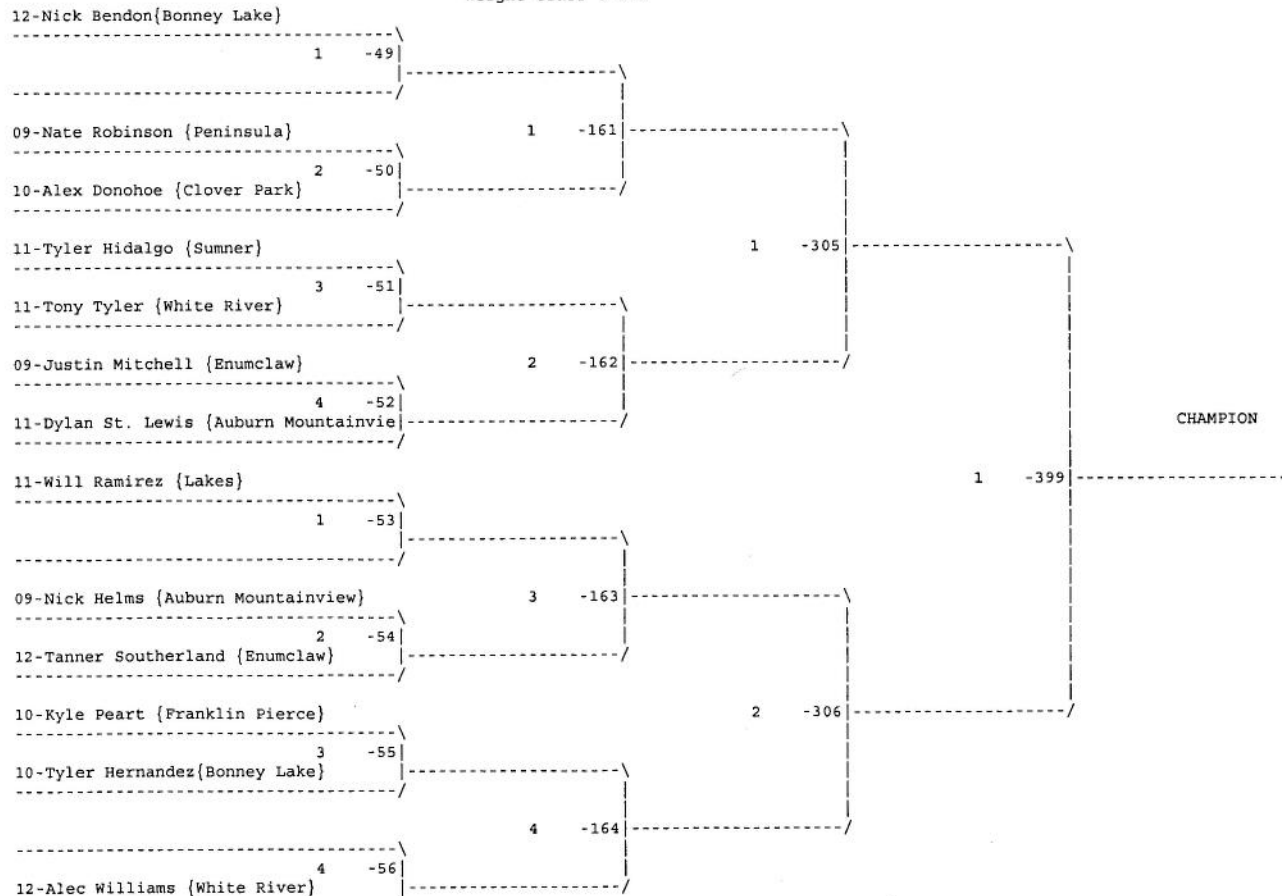

South Puget Sound League 3A Wrestling Tournament
Weight class : 103

Consolation for Weight class : 103

South Puget Sound League 3A Wrestling Tournament
Weight class : 112

Consolation for Weight class : 125

South Puget Sound League 3A Wrestling Tournament
Weight class : 130

Consolation for Weight class : 135

South Puget Sound League 3A Wrestling Tournament
Weight class : 140

-----/

Consolation for Weight class : 140

South Puget Sound League 3A Wrestling Tournament
Weight class : 145

Consolation for Weight class : 145

South Puget Sound League 3A Wrestling Tournament
Weight class : 160

Consolation for Weight class : 160