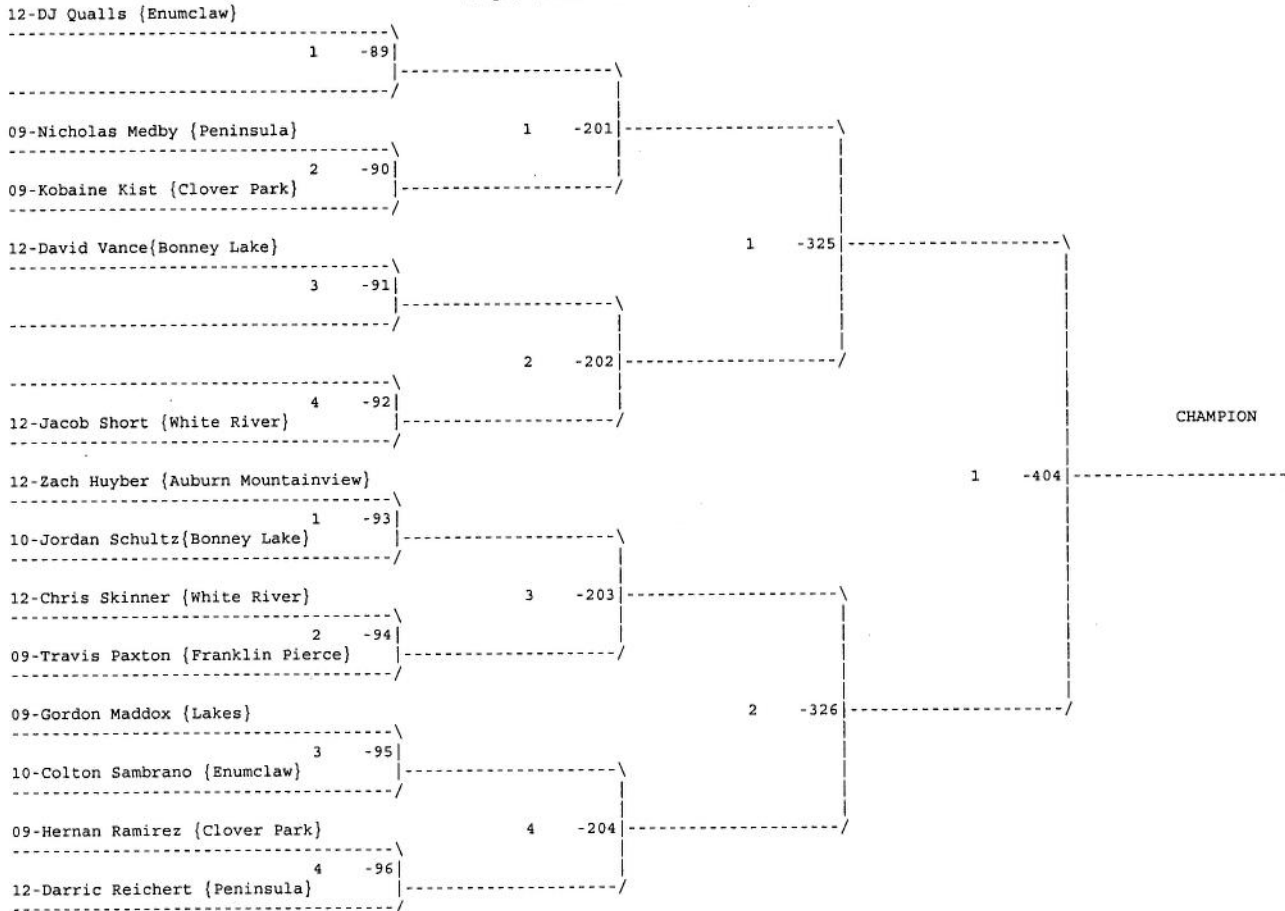

South Puget Sound League 3A Wrestling Tournament
Weight class : 171

Consolation for Weight class : 171

L-87 4 -200 }
 L-88 4 -268 }

L-357 1 -375 }
 L-358 1 -375 }

South Puget Sound League 3A Wrestling Tournament
 Weight class : 189