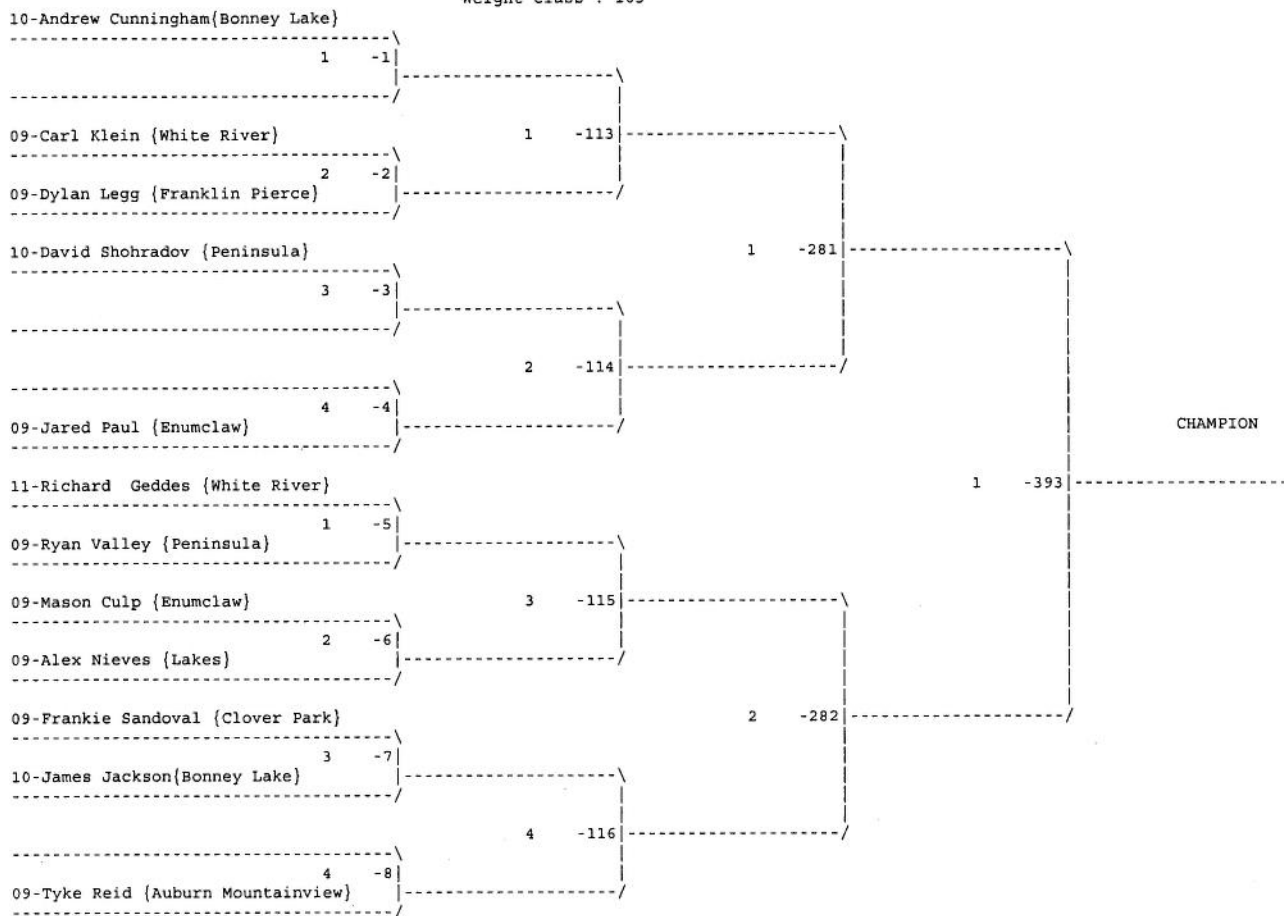

South Puget Sound League 3A Wrestling Tournament
Weight class : 103

Consolation for Weight class : 103

South Puget Sound League 3A Wrestling Tournament
Weight class : 112

Consolation for Weight class : 125

South Puget Sound League 3A Wrestling Tournament
Weight class : 130

Consolation for Weight class : 135

South Puget Sound League 3A Wrestling Tournament
Weight class : 140

-----/

Consolation for Weight class : 140

South Puget Sound League 3A Wrestling Tournament
Weight class : 145

Consolation for Weight class : 145

South Puget Sound League 3A Wrestling Tournament
Weight class : 160

Consolation for Weight class : 160

South Puget Sound League 3A Wrestling Tournament
Weight class : 171

Consolation for Weight class : 171

L-87 4 -200 }
 L-88 4 -268 }

L-357 1 -375 }
 L-358 1 -375 }

South Puget Sound League 3A Wrestling Tournament
 Weight class : 189