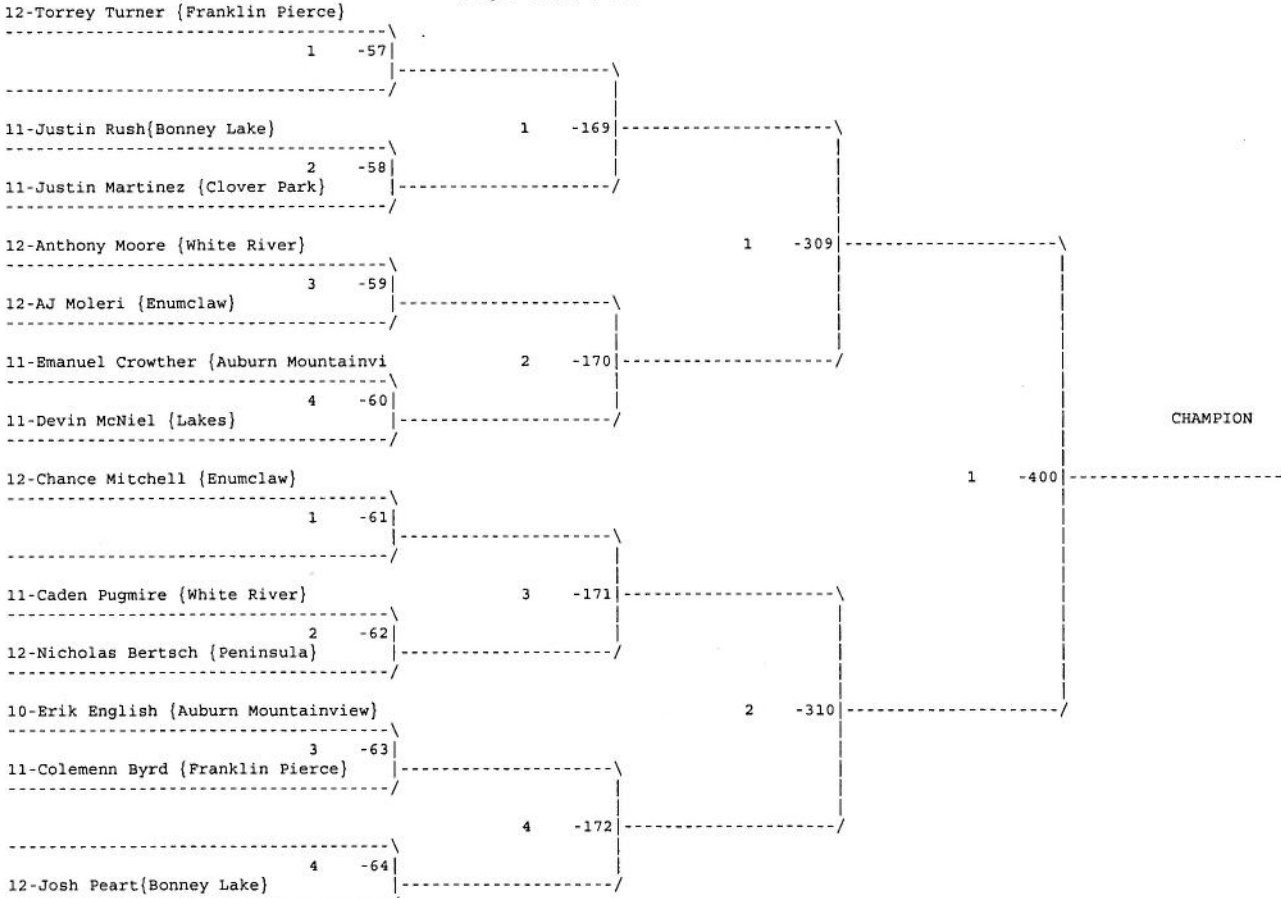

Consolation for Weight class : 145