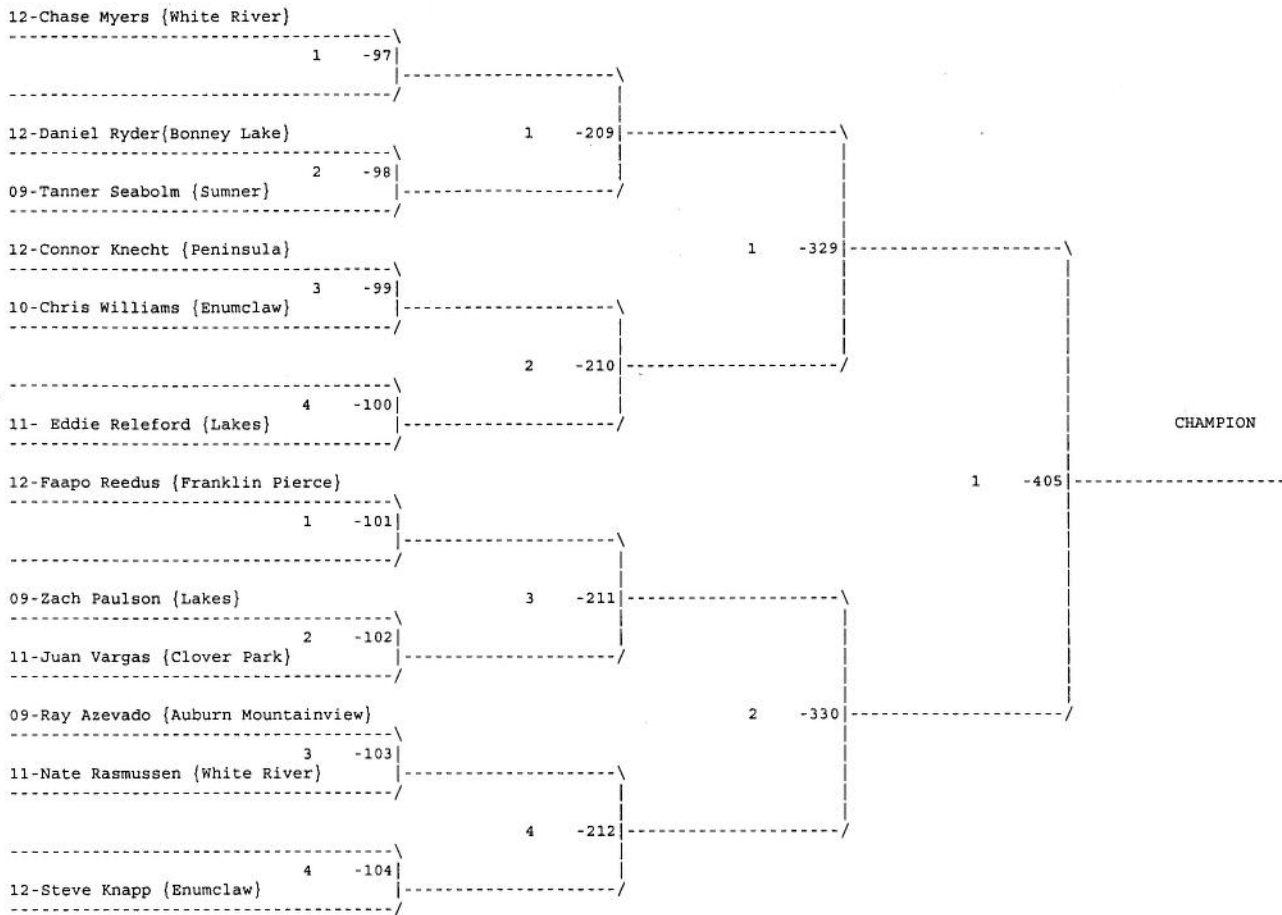

Consolation for Weight class : 215

South Puget Sound League 3A Wrestling Tournament
Weight class : 285