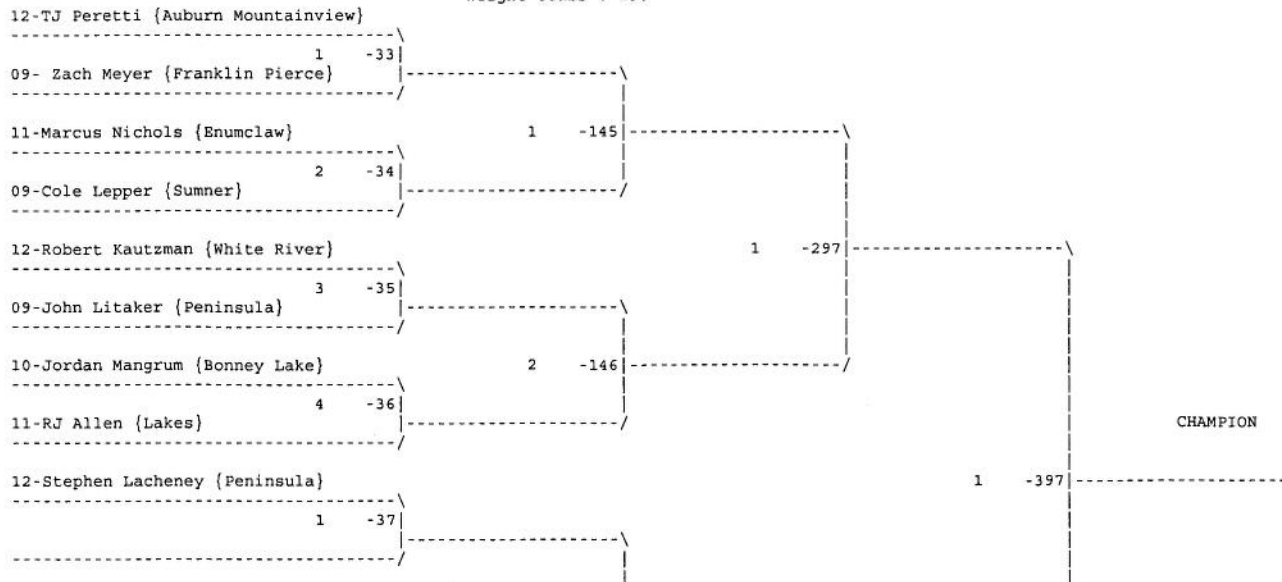

South Puget Sound League 3A Wrestling Tournament
Weight class : 103

Consolation for Weight class : 103

South Puget Sound League 3A Wrestling Tournament
Weight class : 112

Consolation for Weight class : 125

South Puget Sound League 3A Wrestling Tournament
Weight class : 130

Consolation for Weight class : 135

South Puget Sound League 3A Wrestling Tournament
Weight class : 140

-----/

Consolation for Weight class : 140

South Puget Sound League 3A Wrestling Tournament
Weight class : 145

Consolation for Weight class : 145

South Puget Sound League 3A Wrestling Tournament
Weight class : 160

Consolation for Weight class : 160

South Puget Sound League 3A Wrestling Tournament
Weight class : 171

Consolation for Weight class : 171

L-87 4 -200 }
 L-88 4 -268 }

L-357 1 -375 }
 L-358 1 -375 }

South Puget Sound League 3A Wrestling Tournament
 Weight class : 189