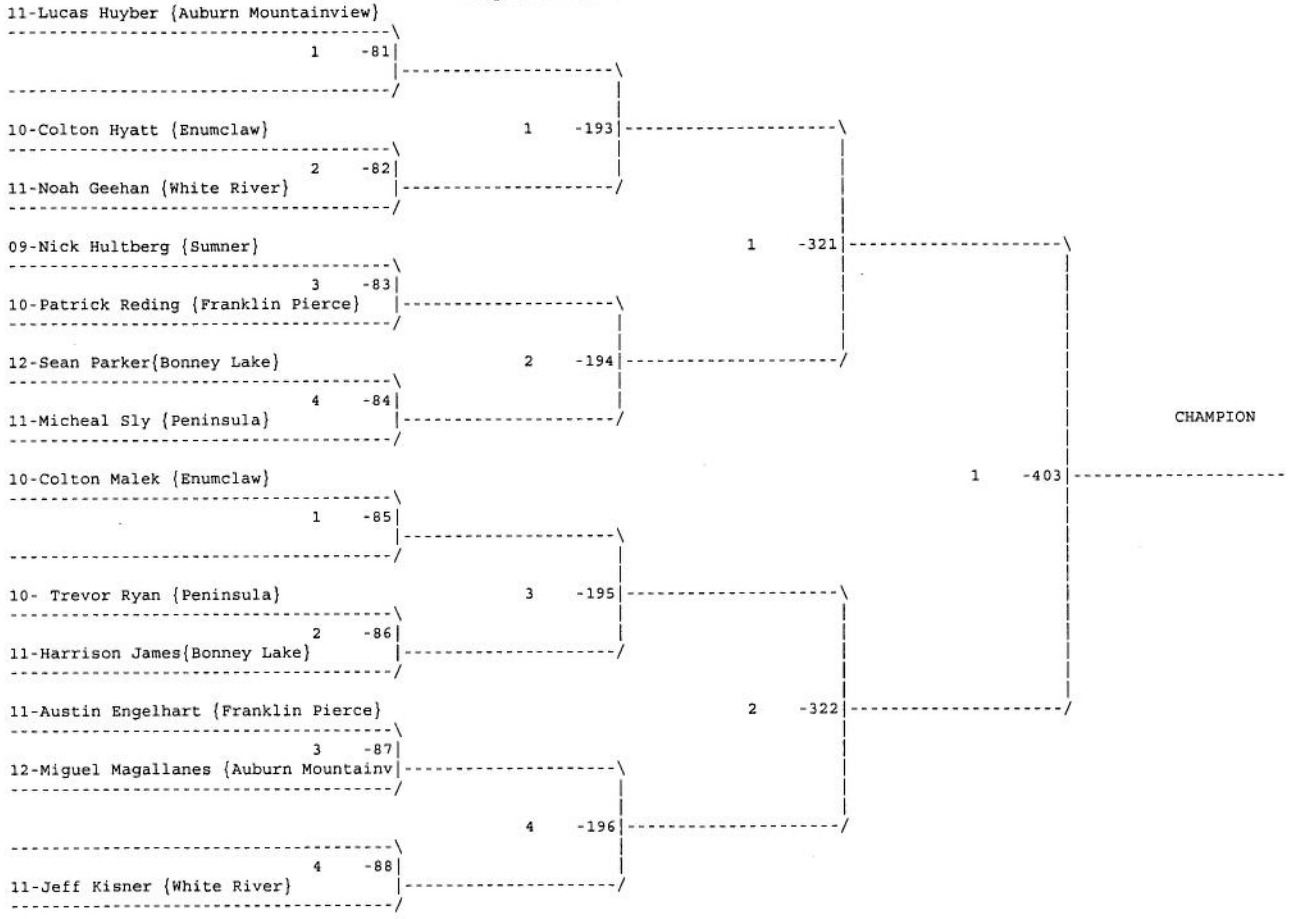

South Puget Sound League 3A Wrestling Tournament
Weight class : 171