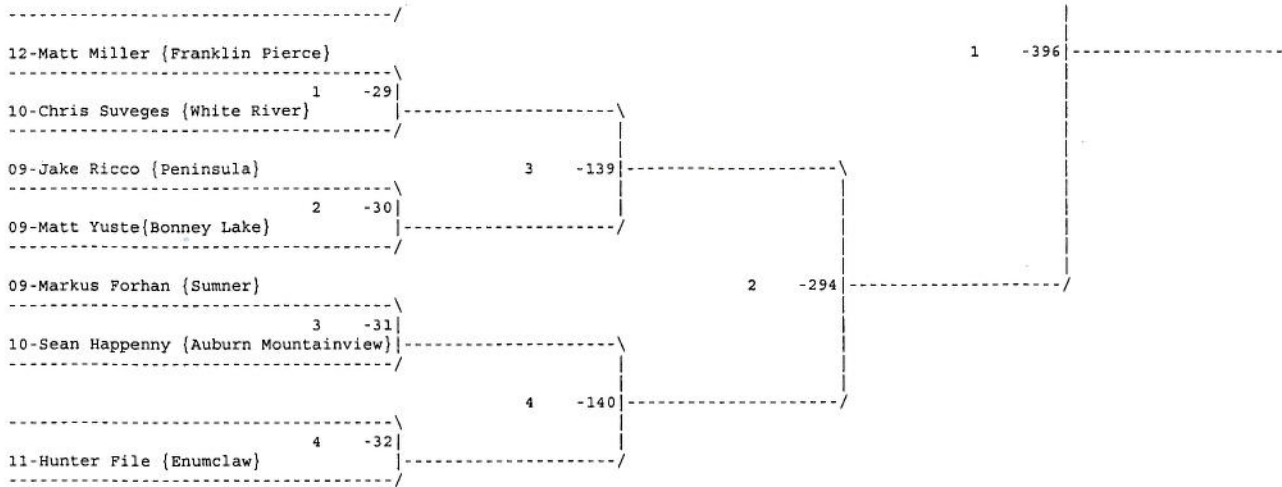

South Puget Sound League 3A Wrestling Tournament
Weight class : 103

Consolation for Weight class : 103

South Puget Sound League 3A Wrestling Tournament
Weight class : 112

Consolation for Weight class : 125

South Puget Sound League 3A Wrestling Tournament
Weight class : 130

Consolation for Weight class : 135

South Puget Sound League 3A Wrestling Tournament
Weight class : 140

-----/

Consolation for Weight class : 140