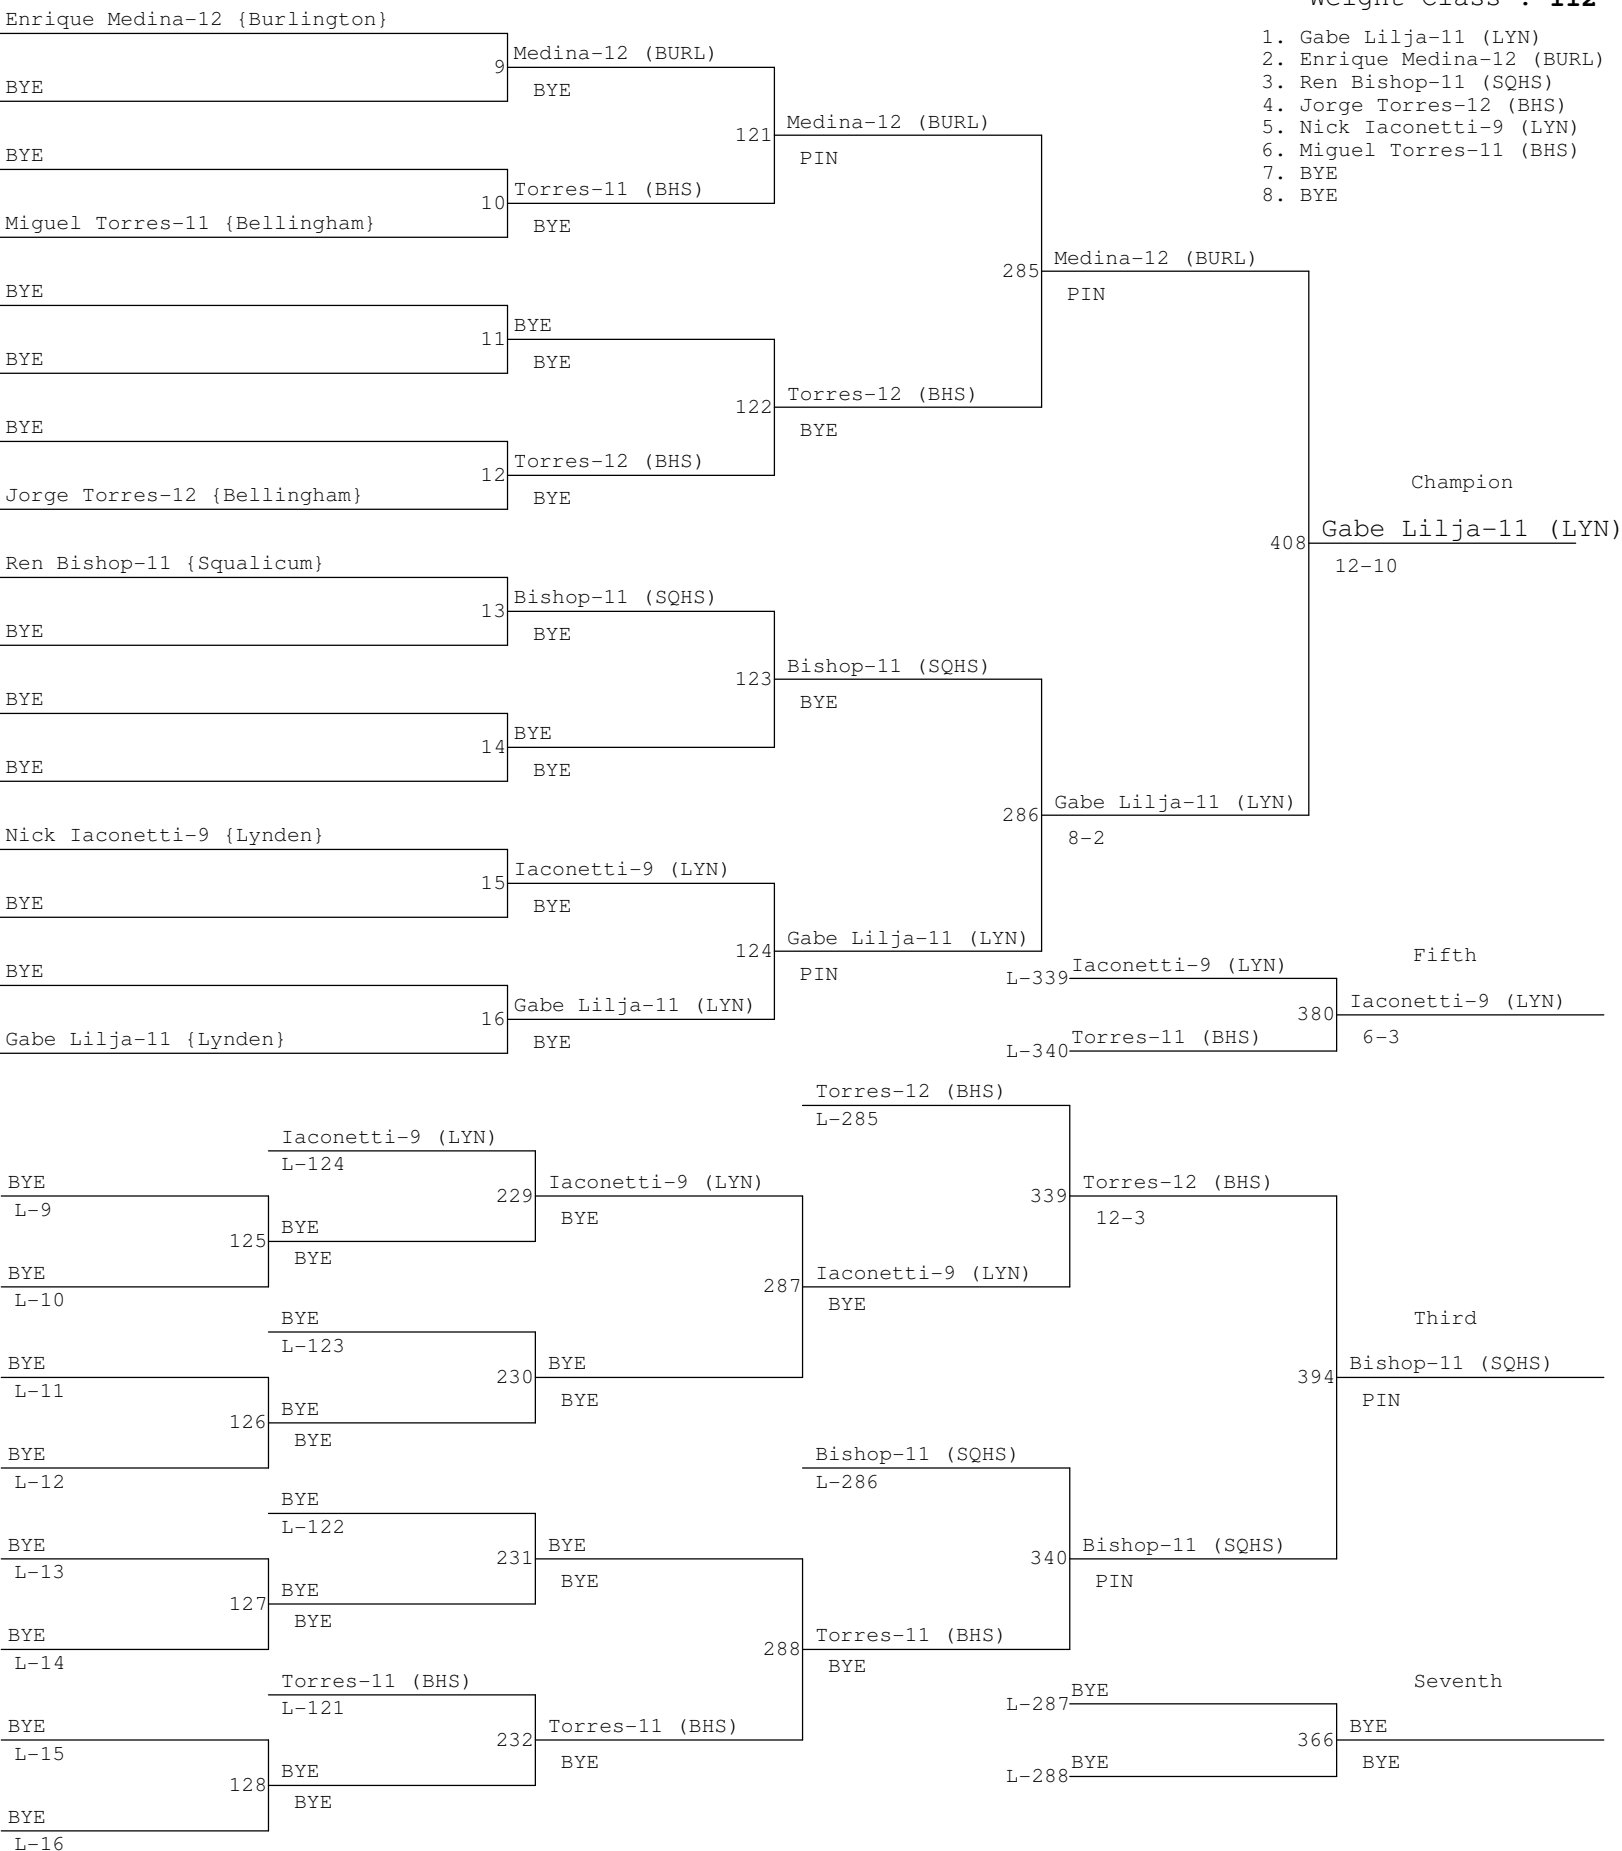

BOYS 2A SUB REGIONAL #1

Weight Class : 103

BOYS 2A SUB REGIONAL #1

Weight Class : **112**

BOYS 2A SUB REGIONAL #1

Weight Class : **130**

BOYS 2A SUB REGIONAL #1

Weight Class : **135**