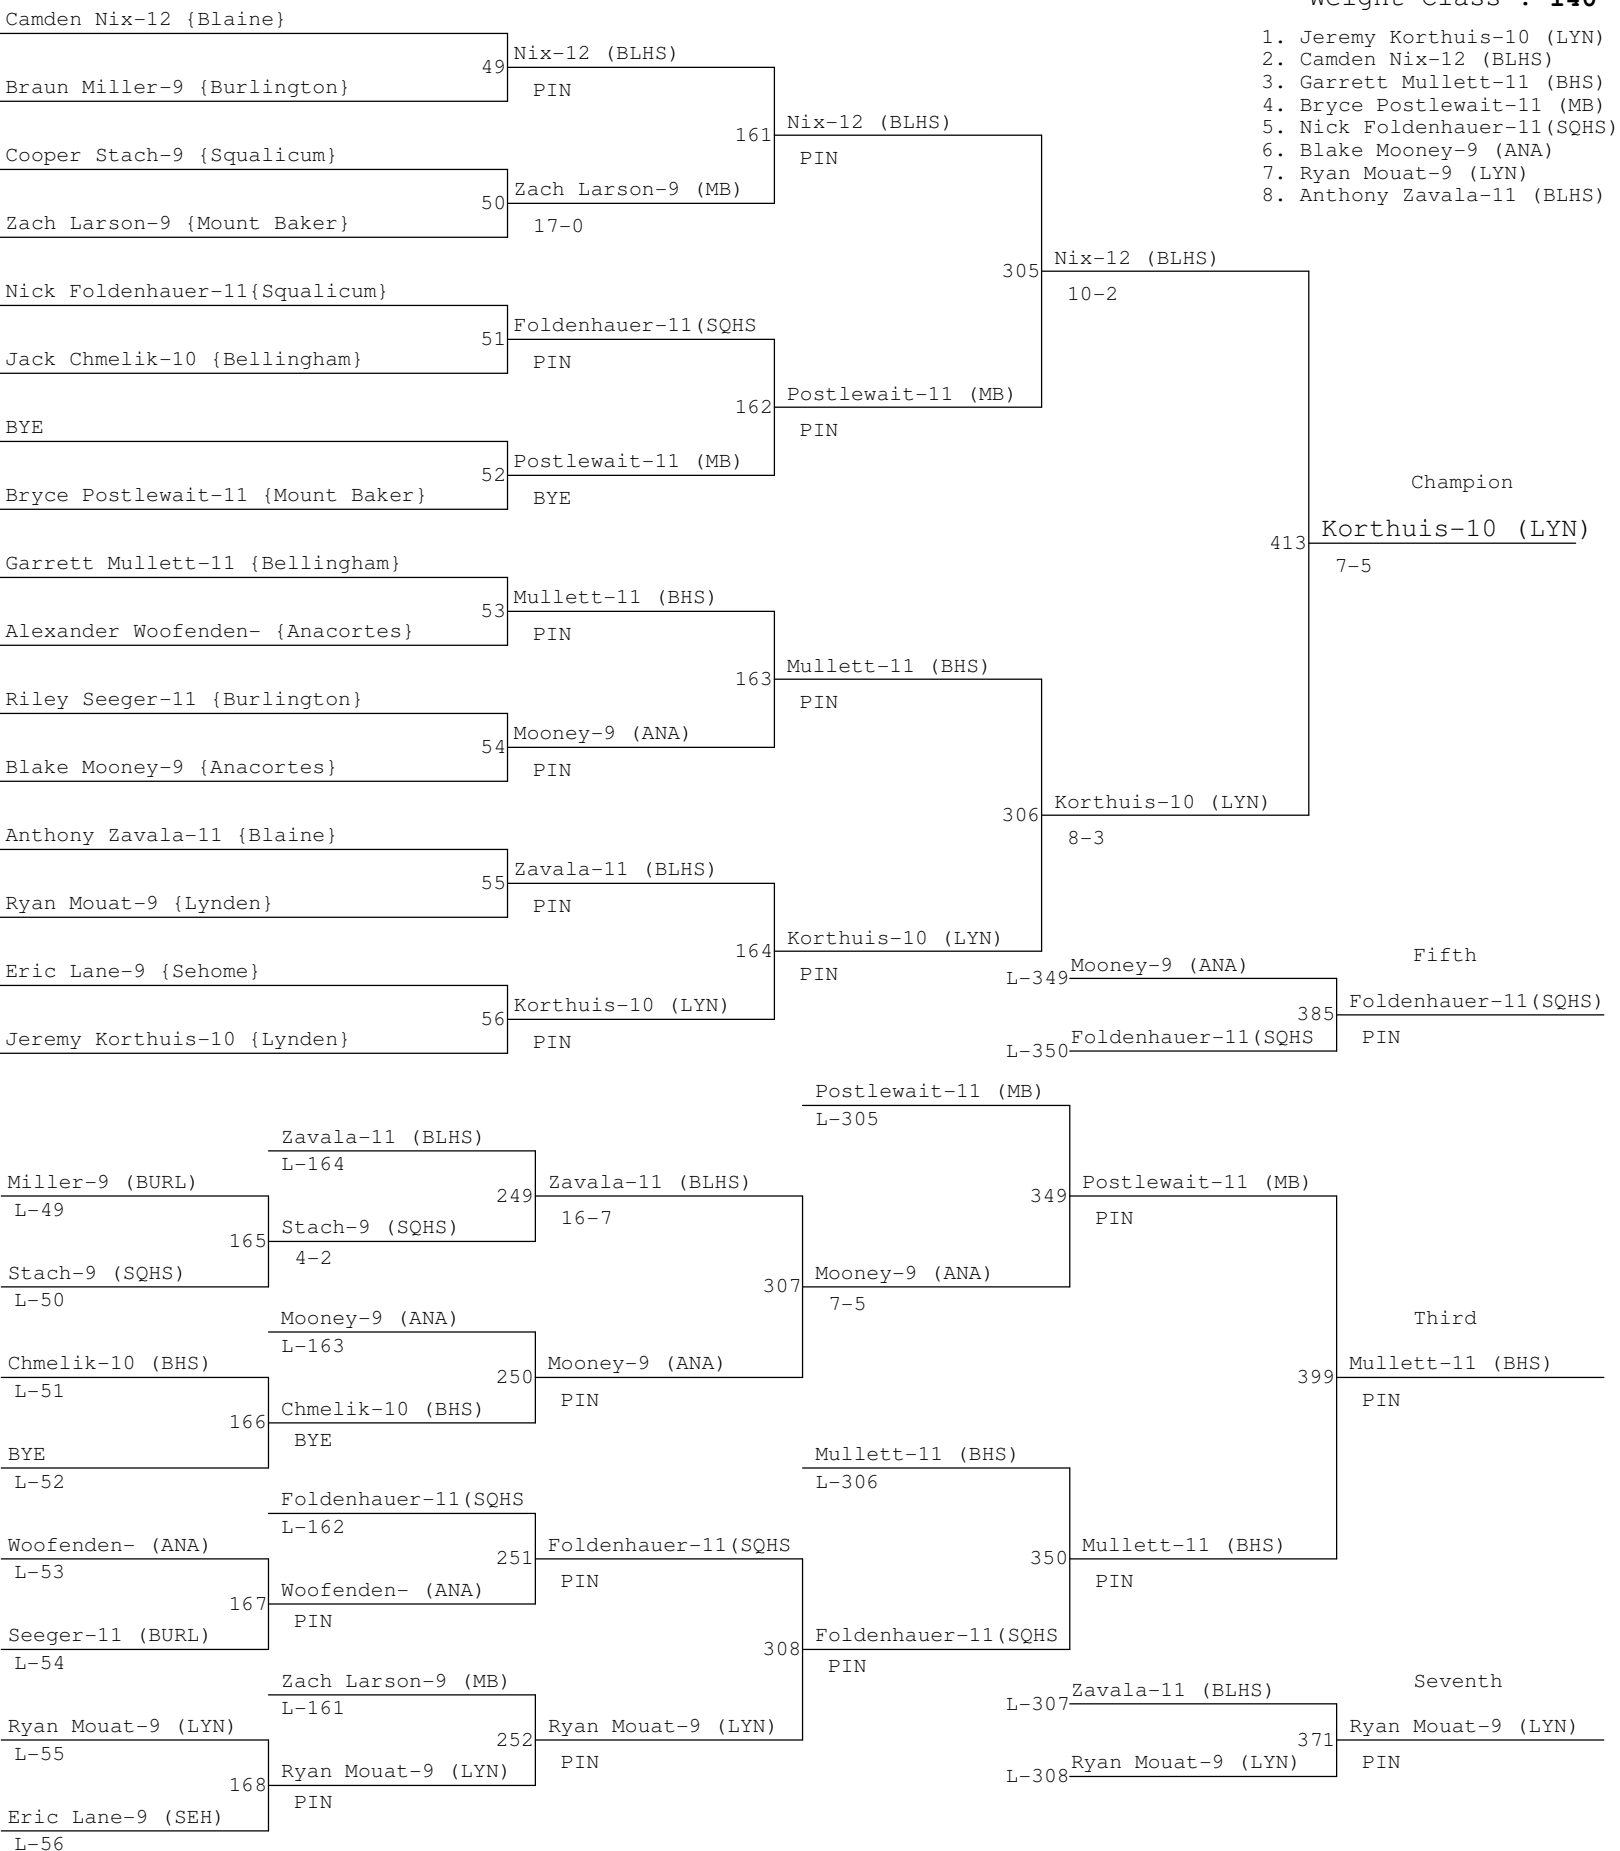

BOYS 2A SUB REGIONAL #1

Weight Class : **140**