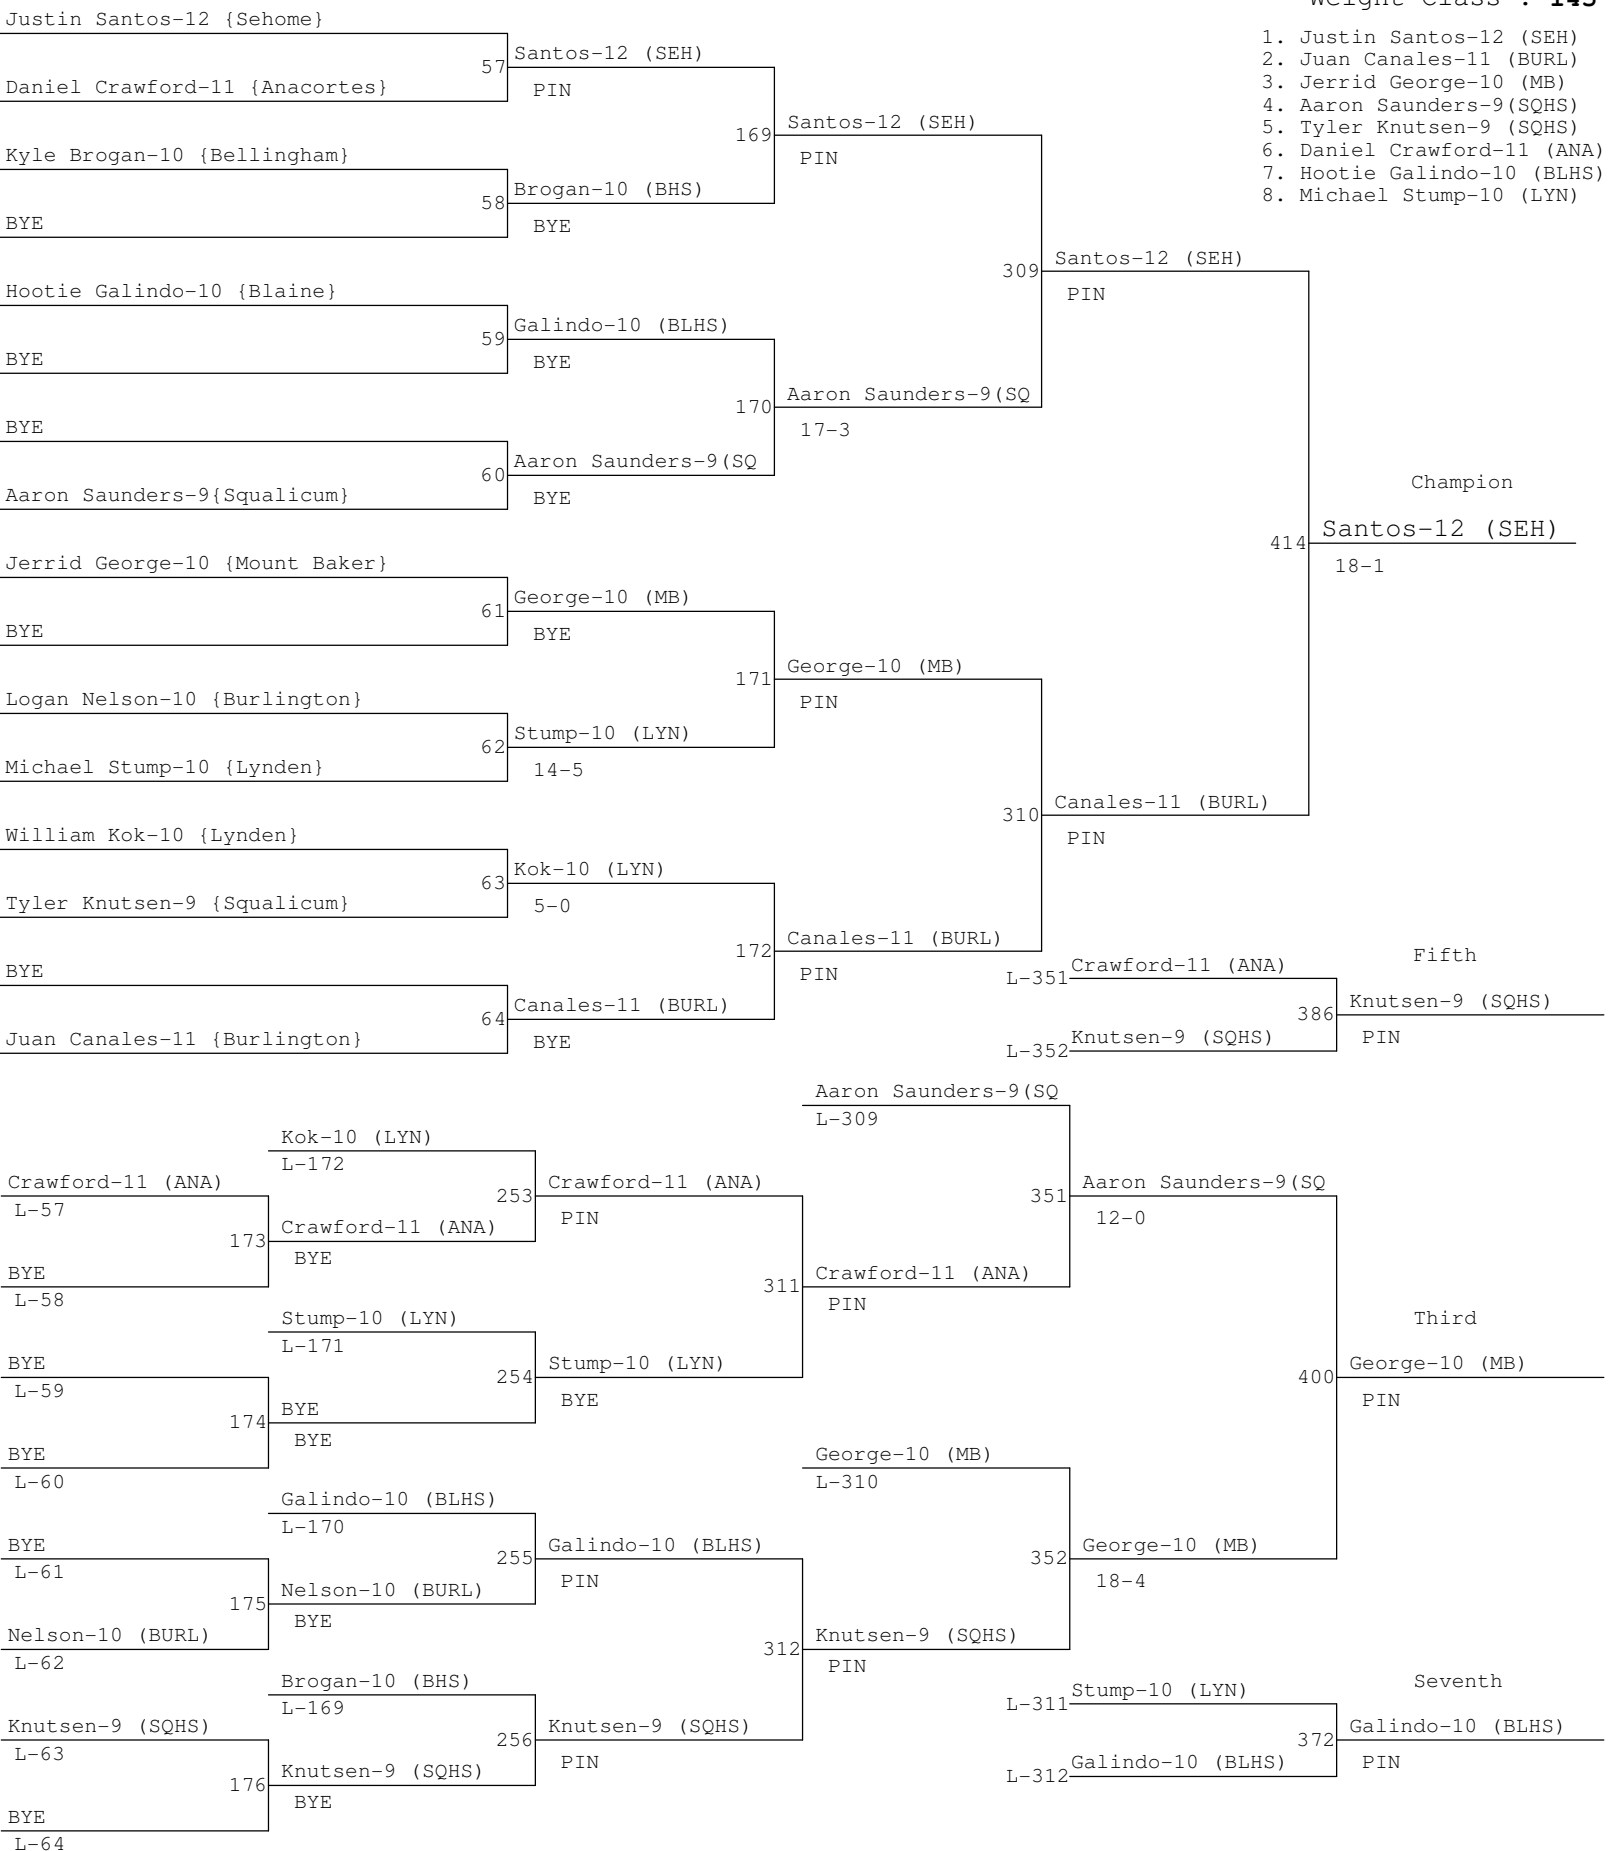

BOYS 2A SUB REGIONAL #1

Weight Class : **145**