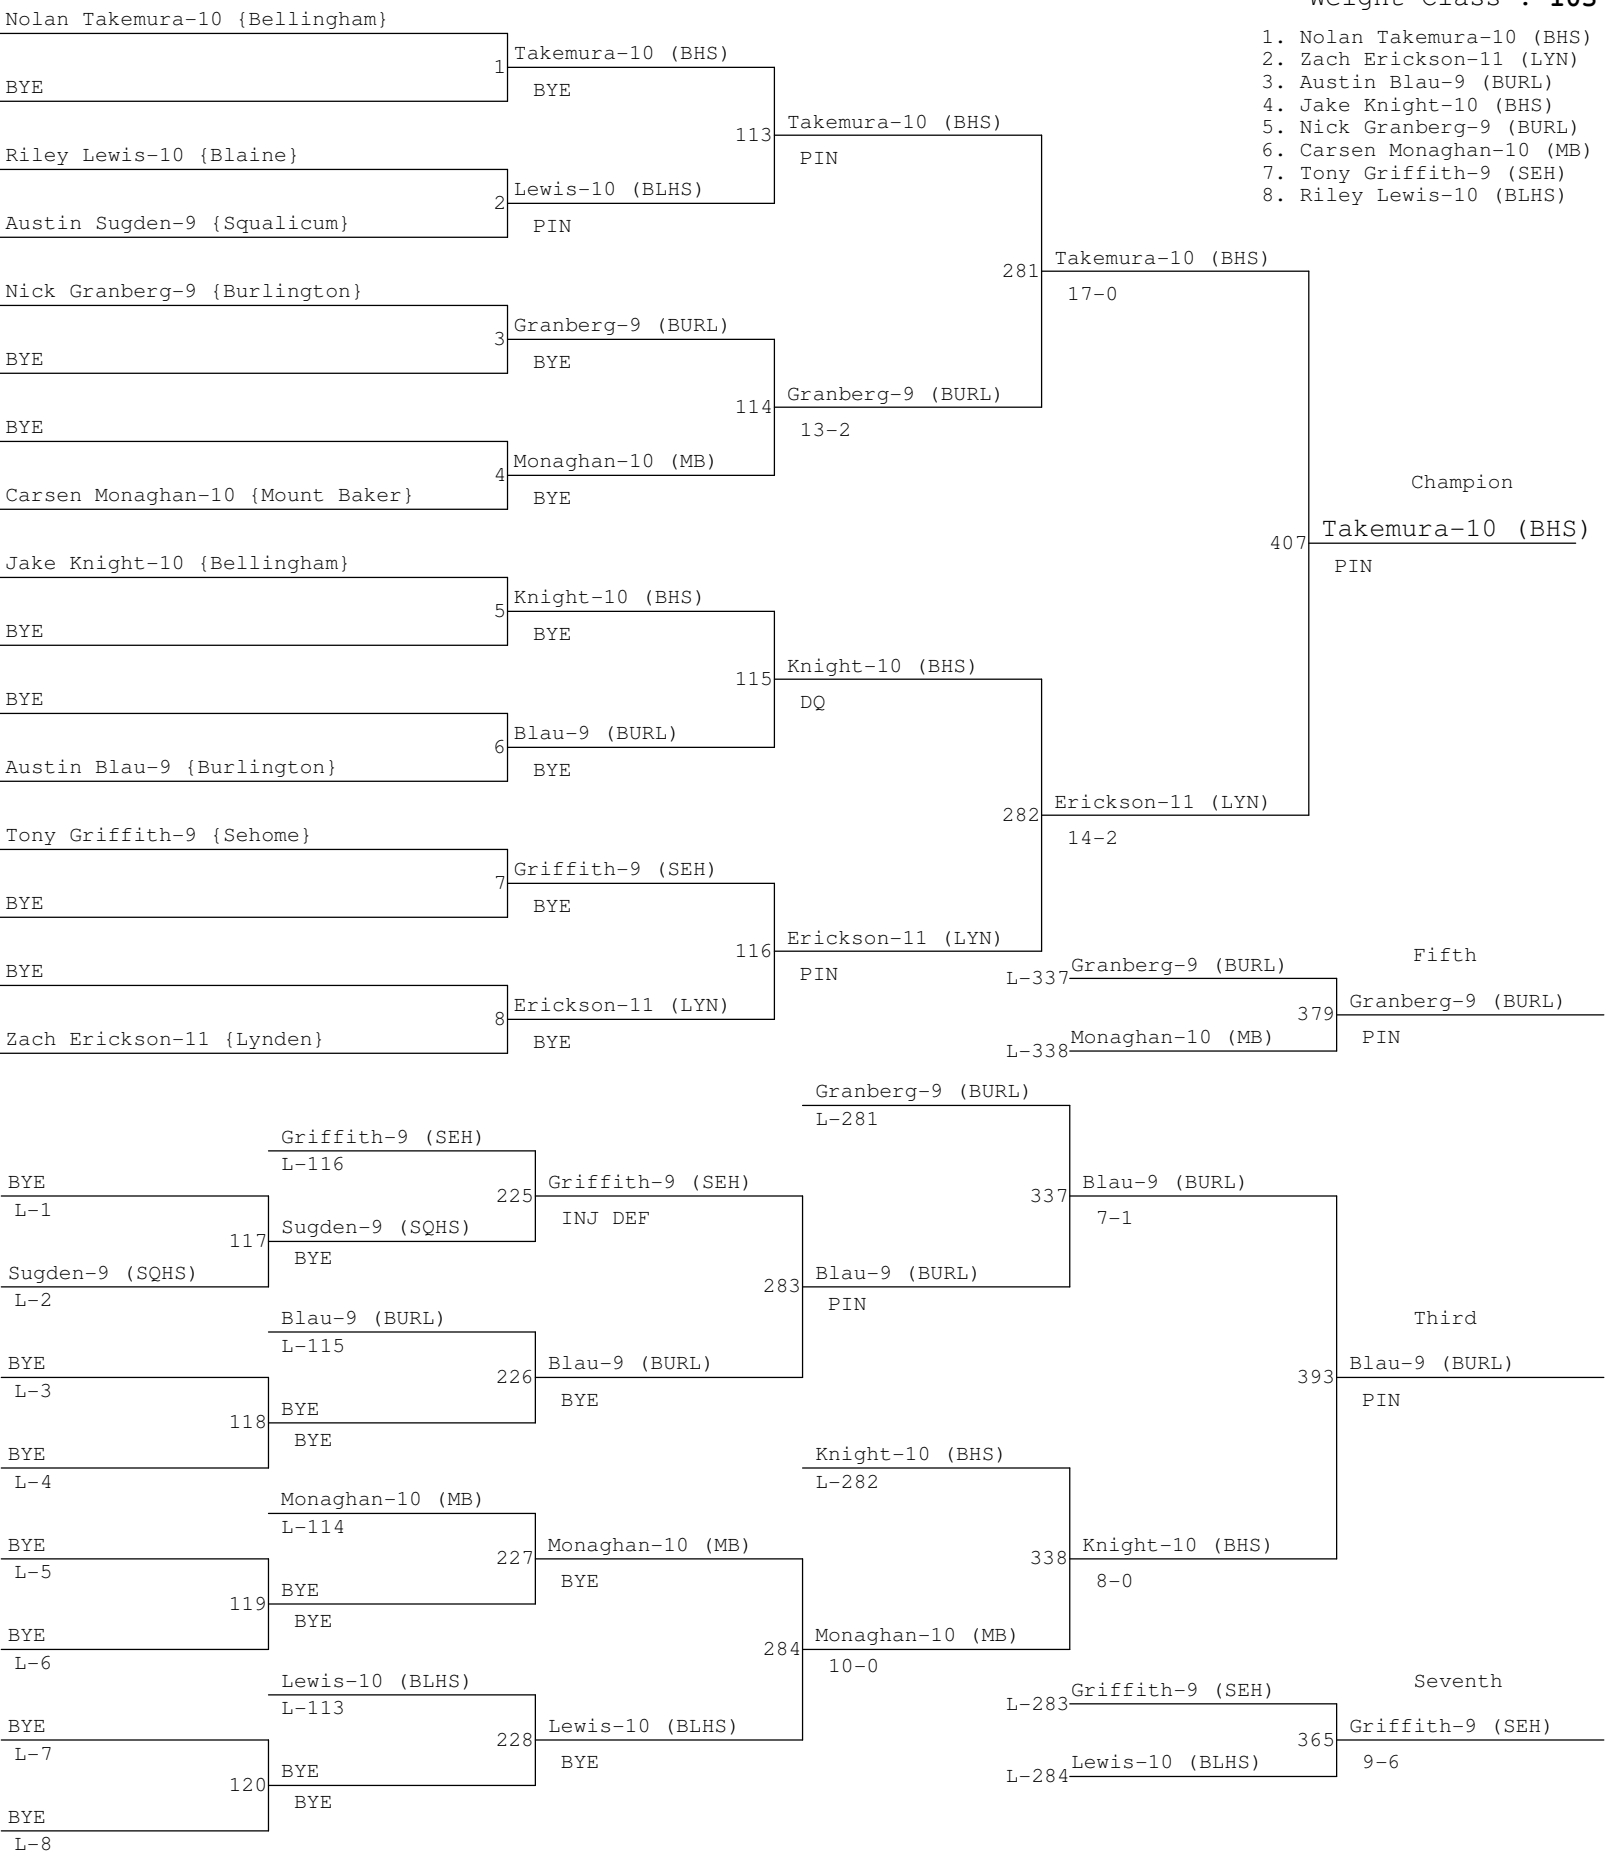

BOYS 2A SUB REGIONAL #1

Weight Class : 103

BOYS 2A SUB REGIONAL #1

Weight Class : **112**

BOYS 2A SUB REGIONAL #1

Weight Class : **130**

BOYS 2A SUB REGIONAL #1

Weight Class : **135**