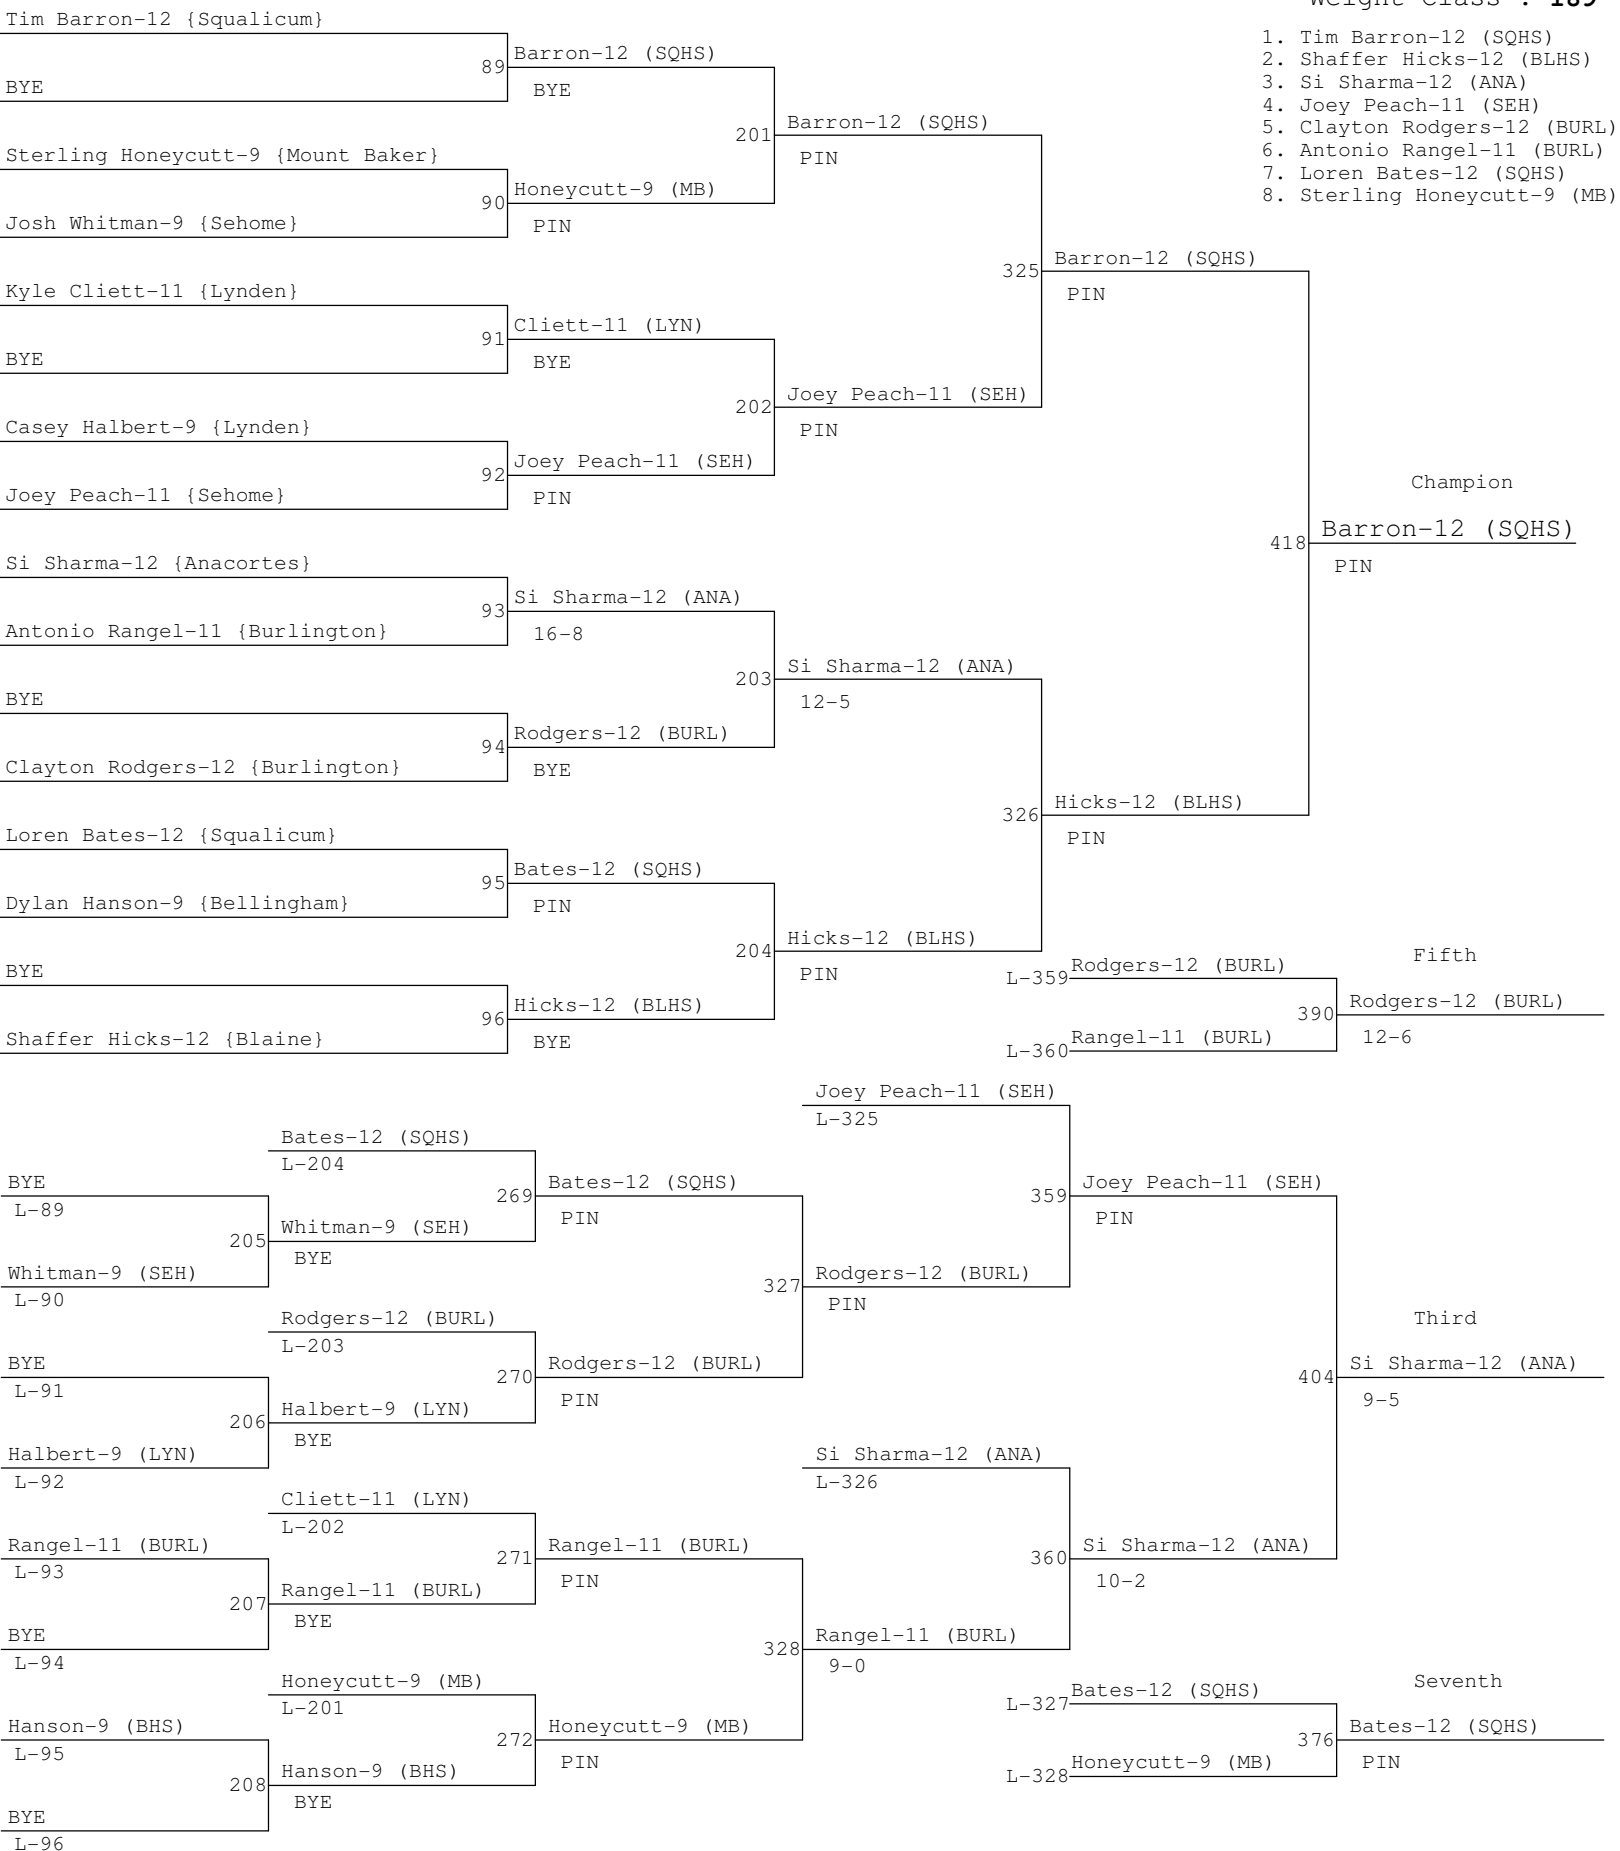

BOYS 2A SUB REGIONAL #1

Weight Class : 189