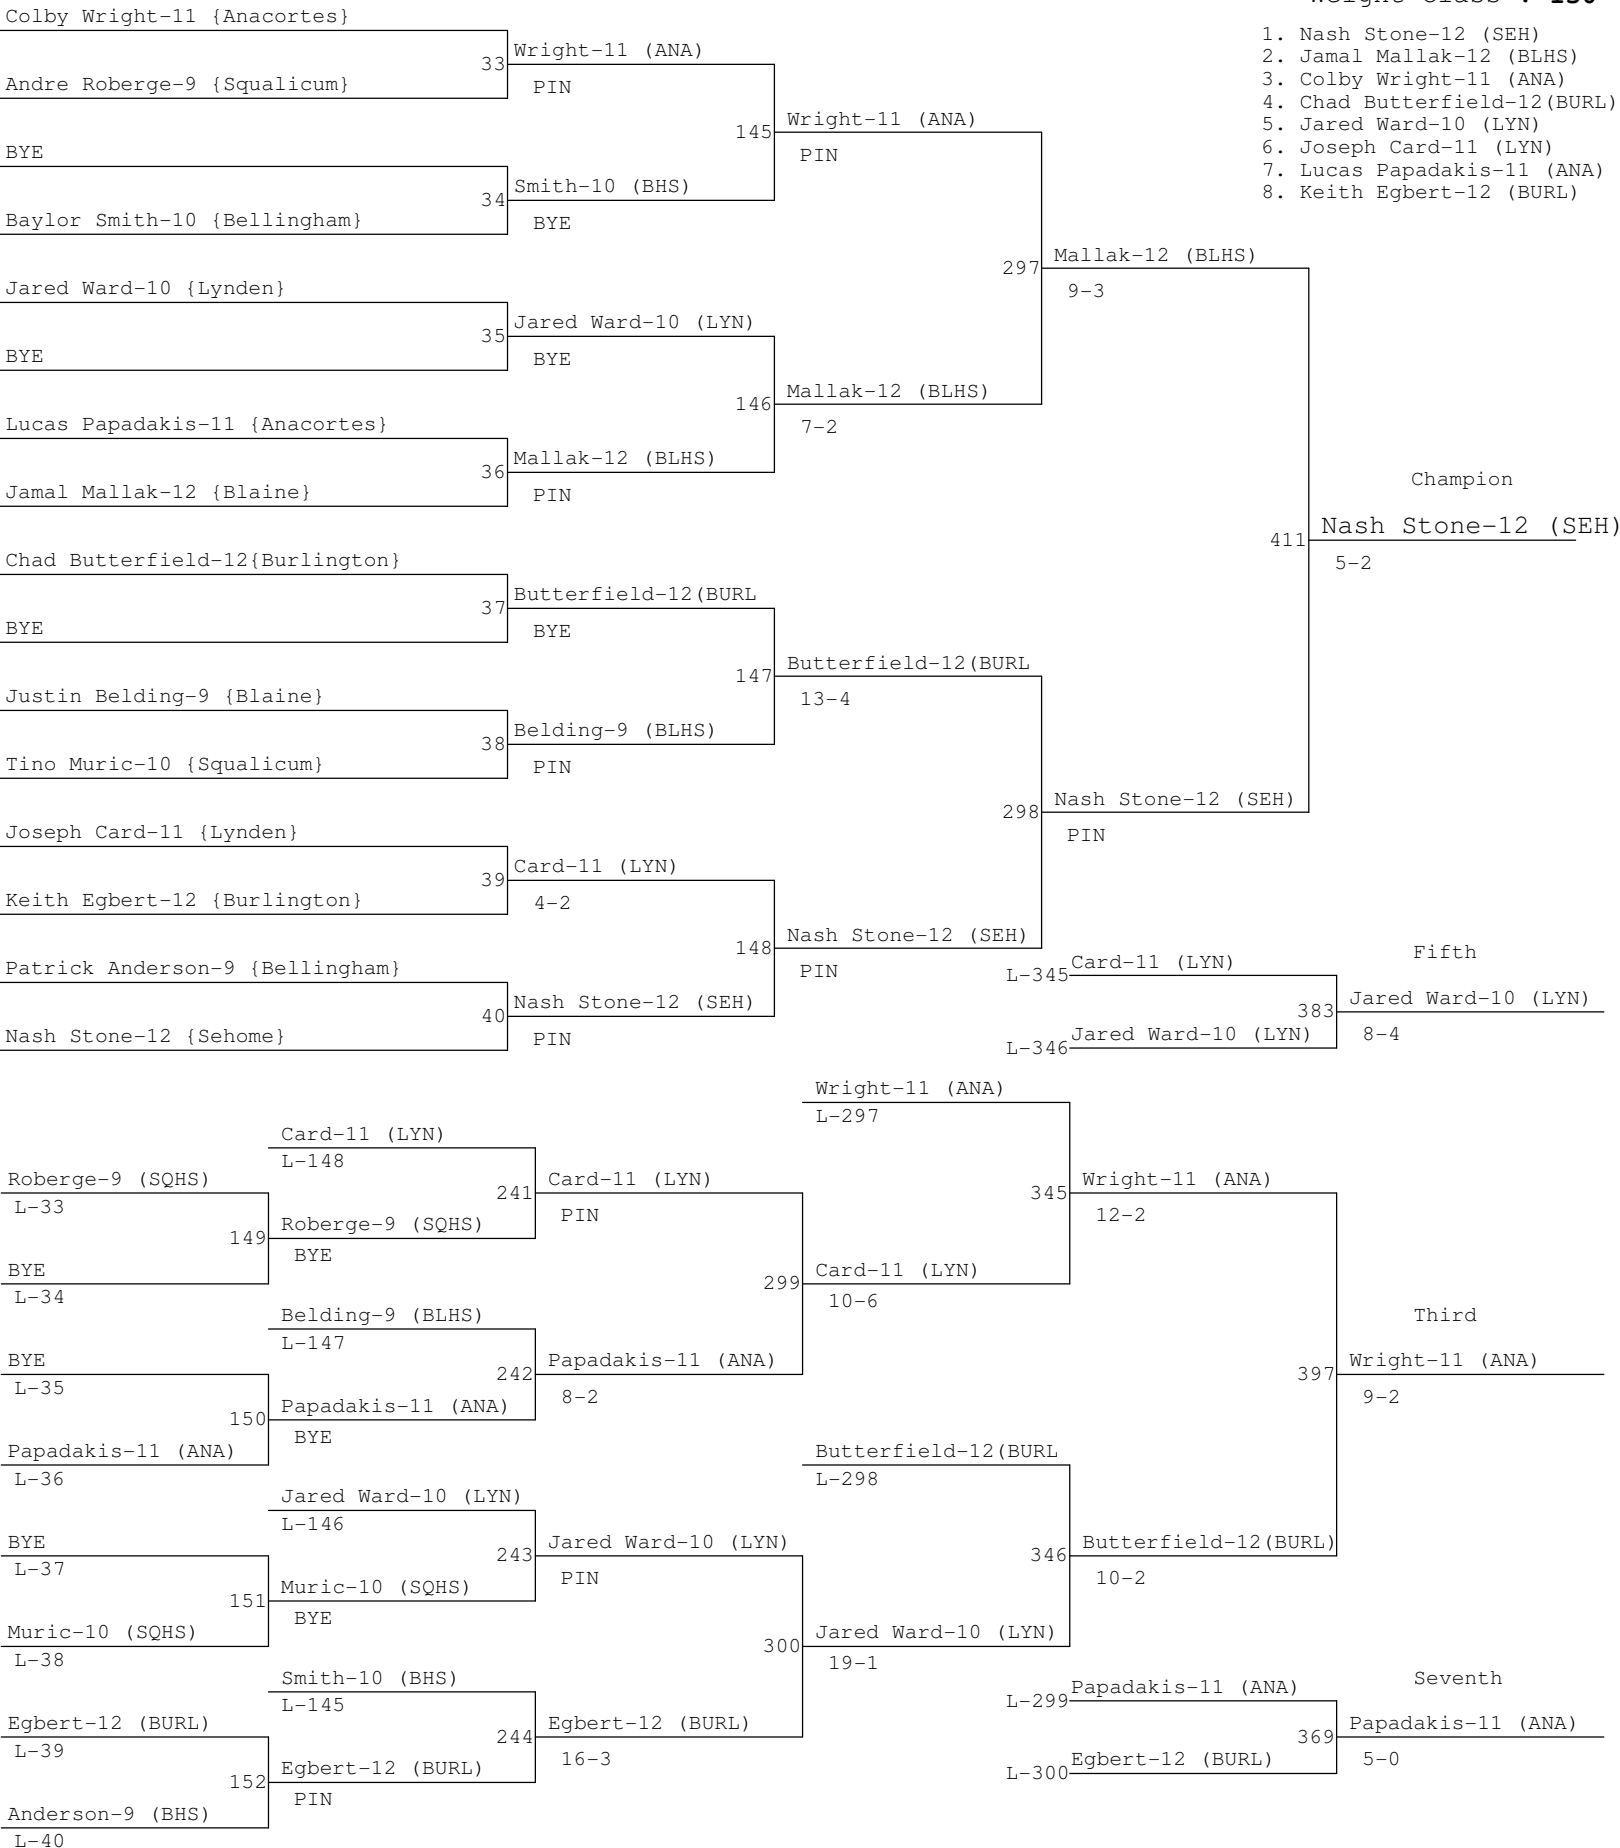

BOYS 2A SUB REGIONAL #1

Weight Class : 103

BOYS 2A SUB REGIONAL #1

Weight Class : **112**

BOYS 2A SUB REGIONAL #1

Weight Class : **130**

BOYS 2A SUB REGIONAL #1

Weight Class : **135**