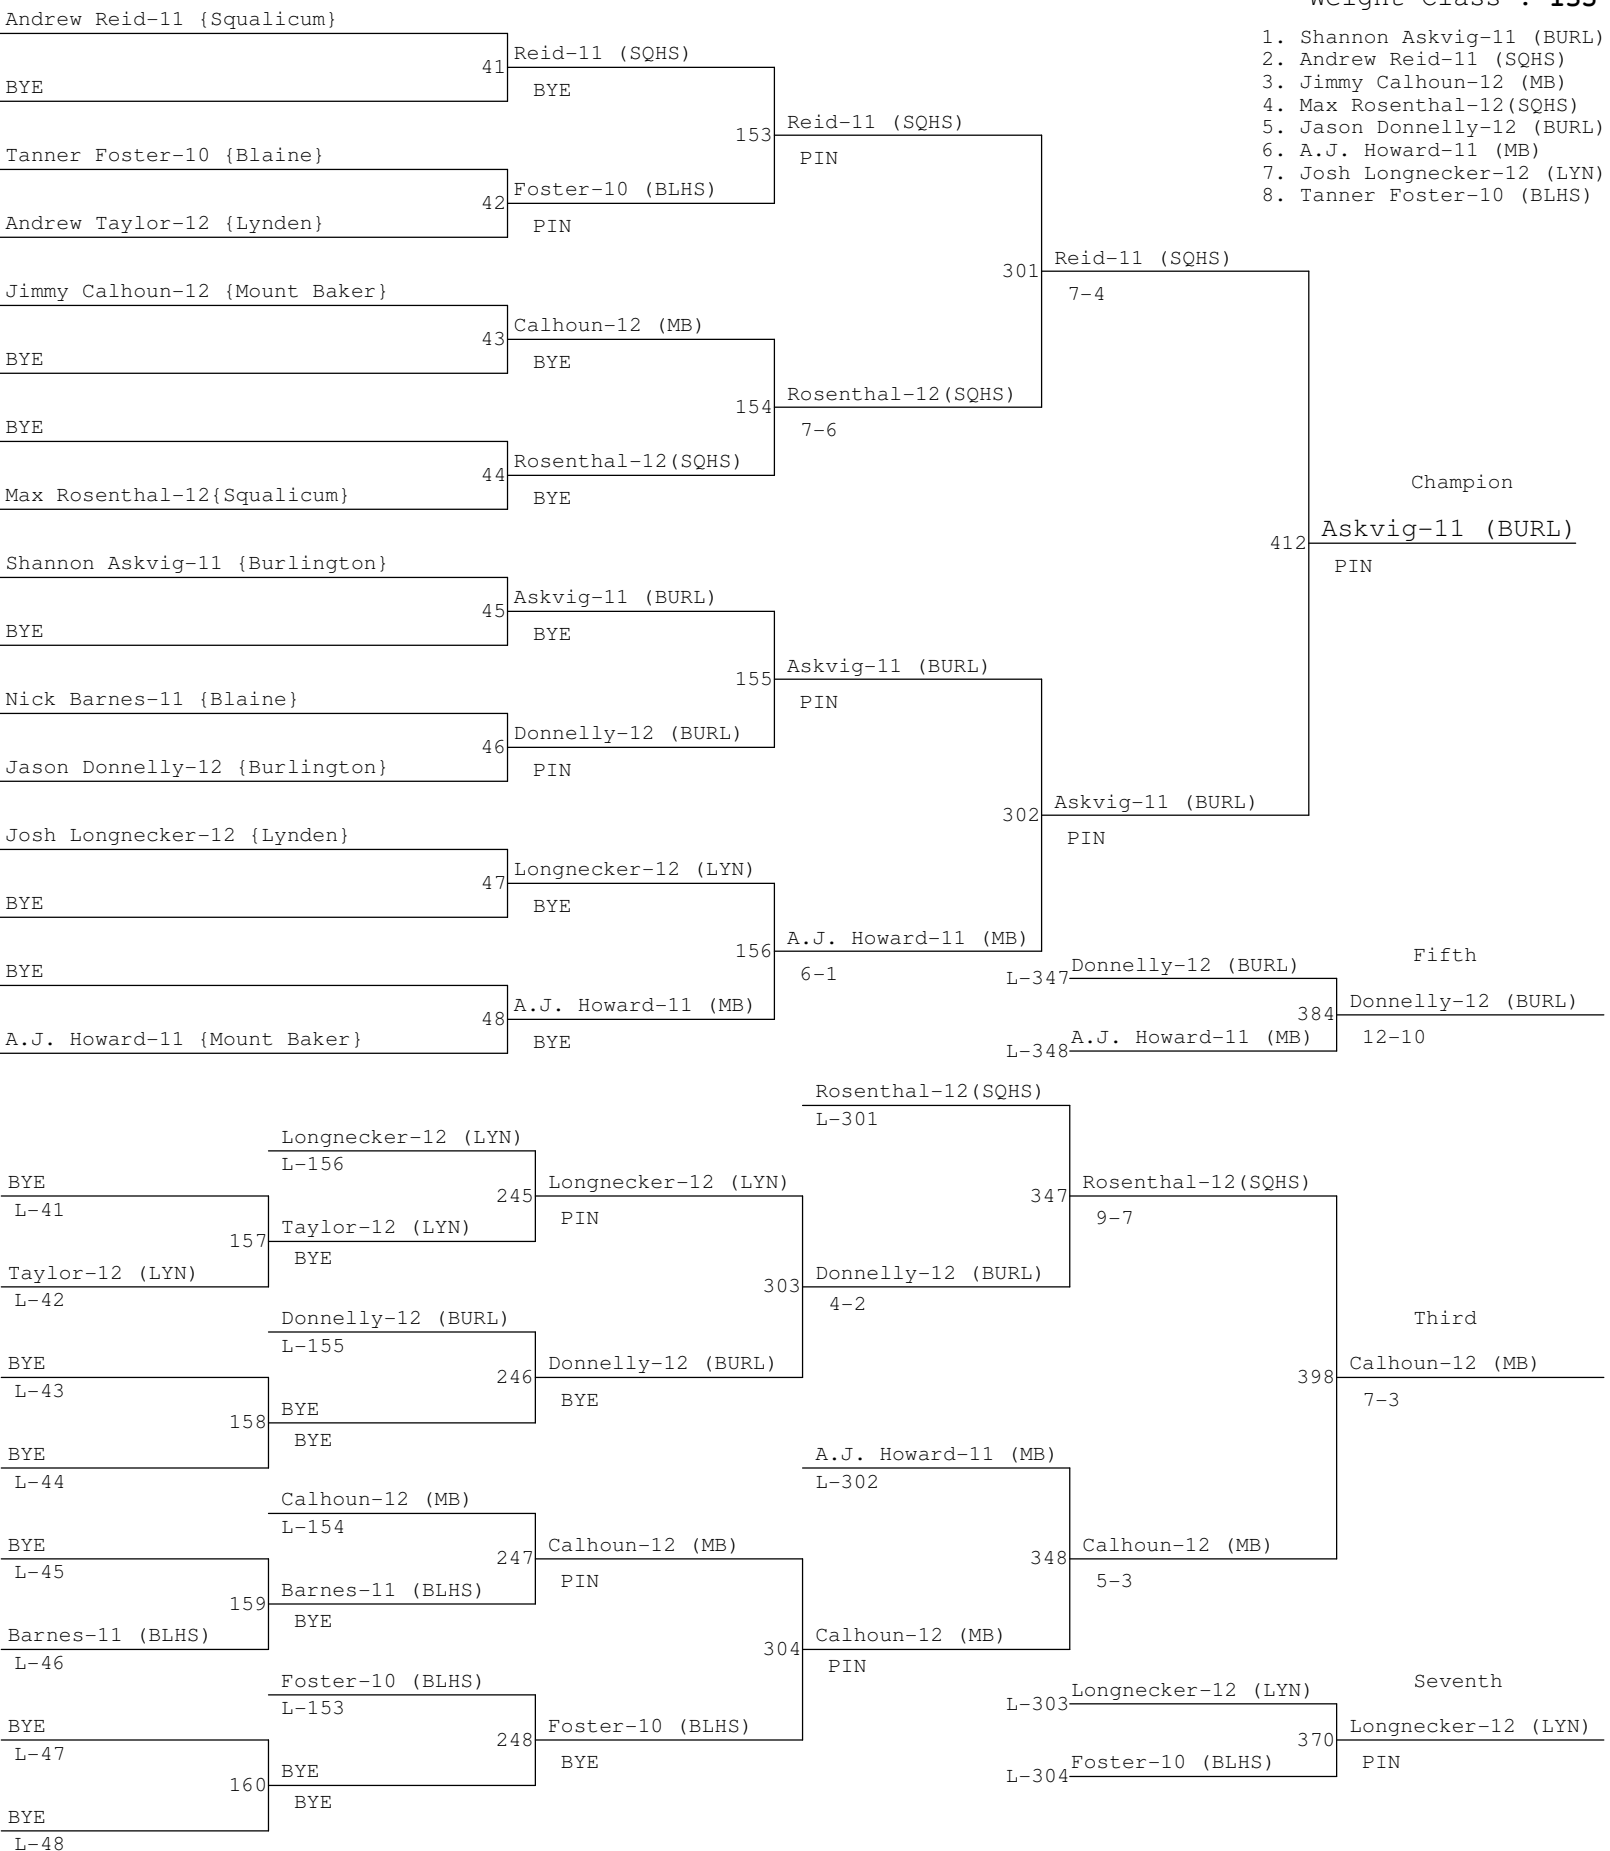

BOYS 2A SUB REGIONAL #1

Weight Class : 103

BOYS 2A SUB REGIONAL #1

Weight Class : **112**

BOYS 2A SUB REGIONAL #1

Weight Class : **130**

BOYS 2A SUB REGIONAL #1

Weight Class : **135**