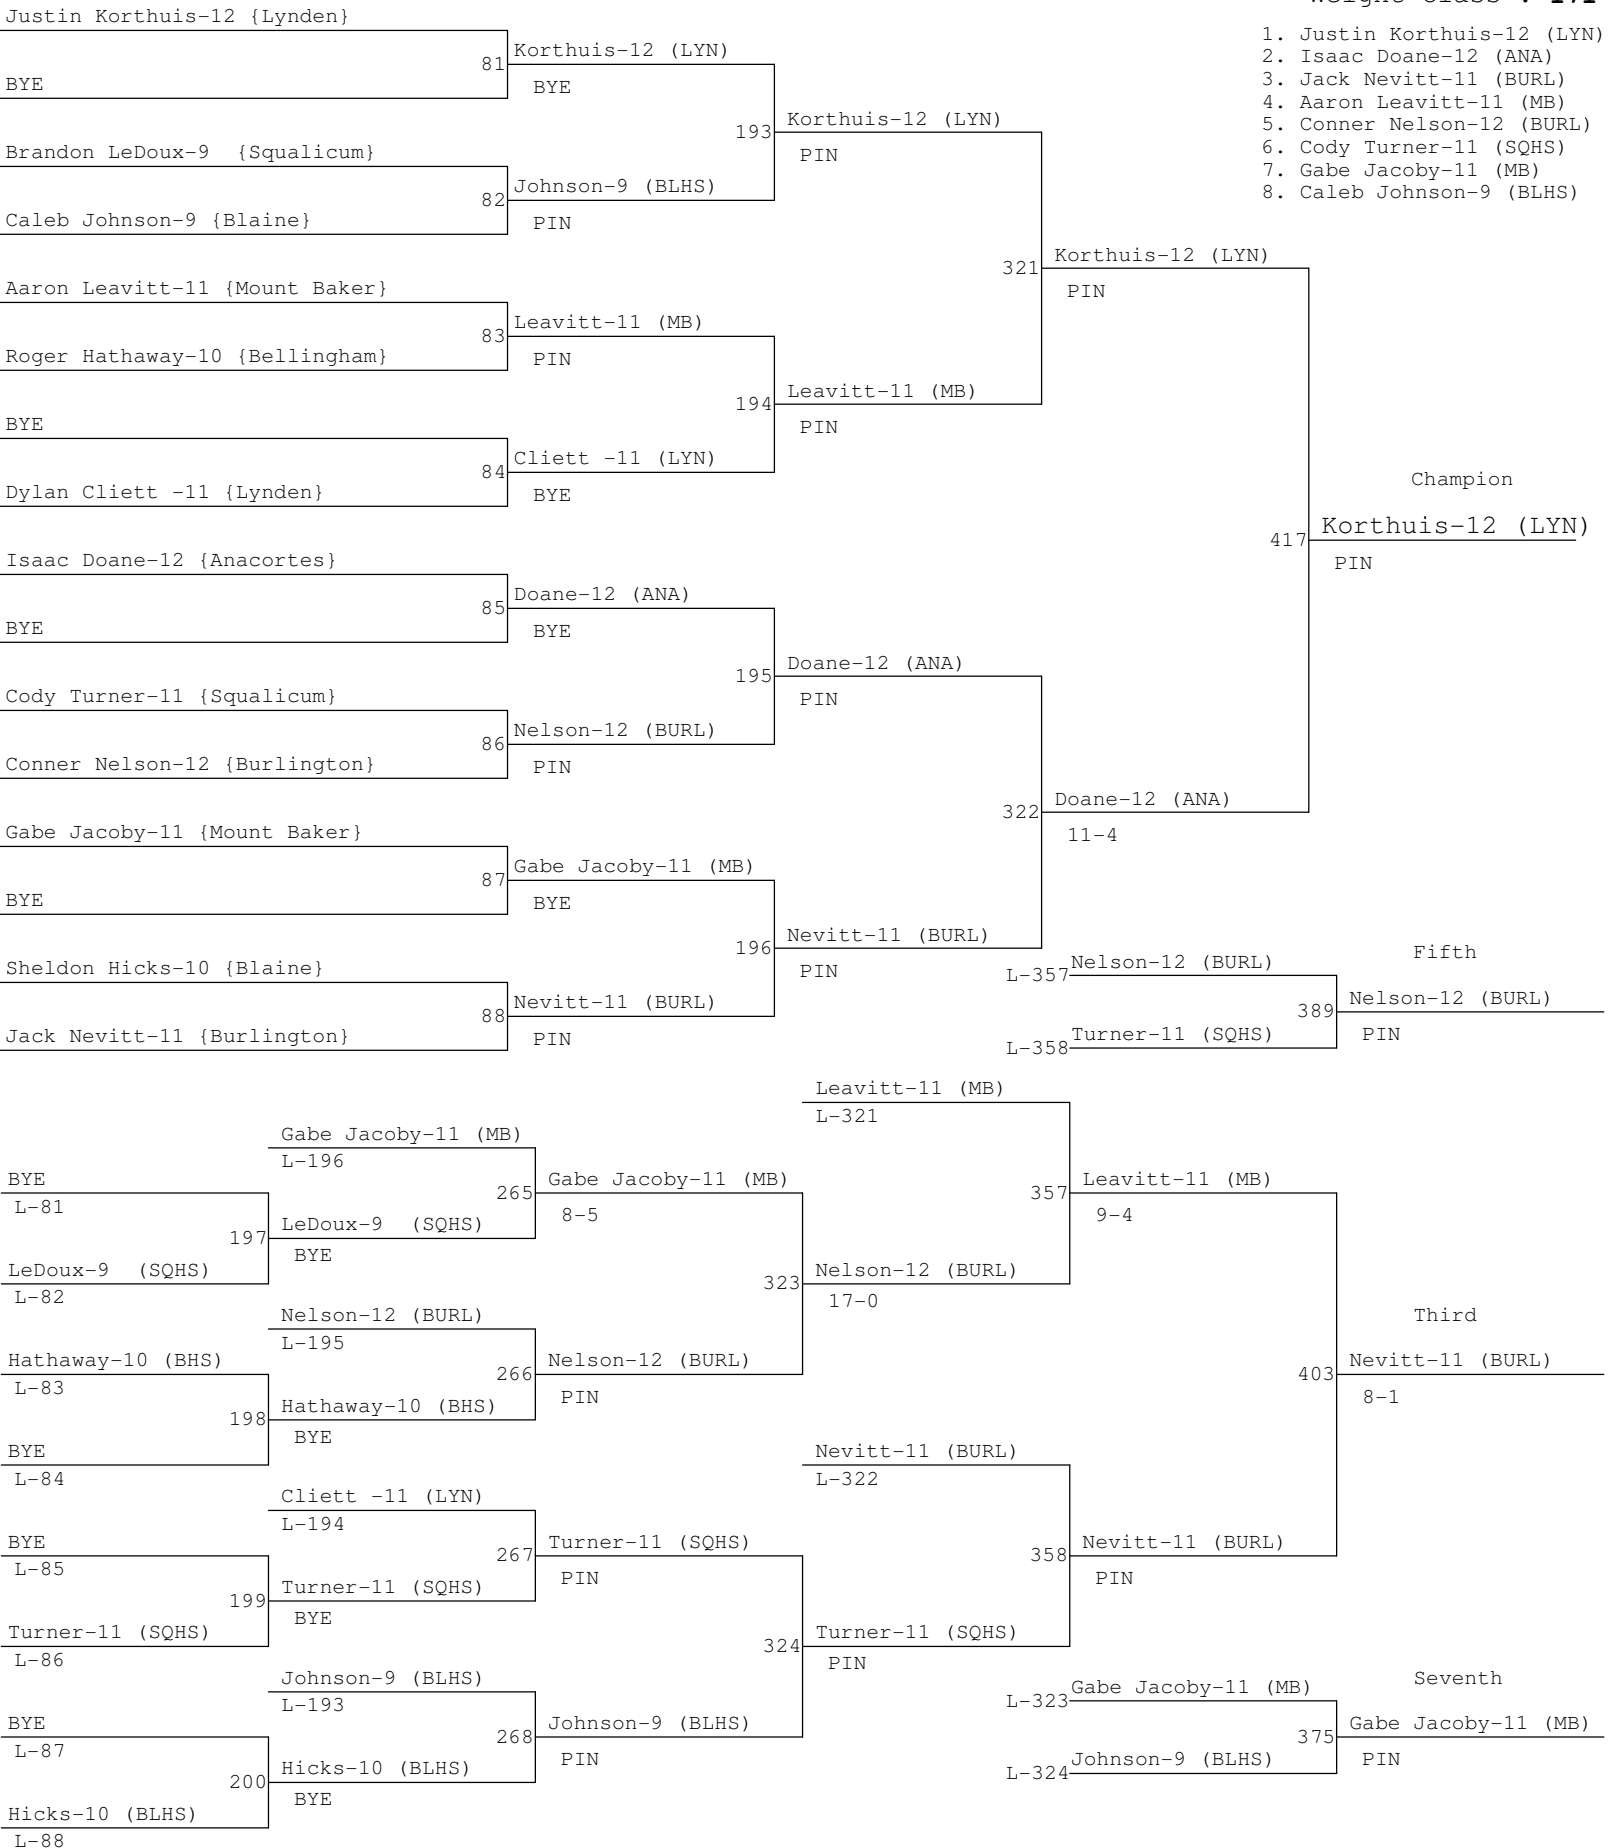

BOYS 2A SUB REGIONAL #1

Weight Class : **171**