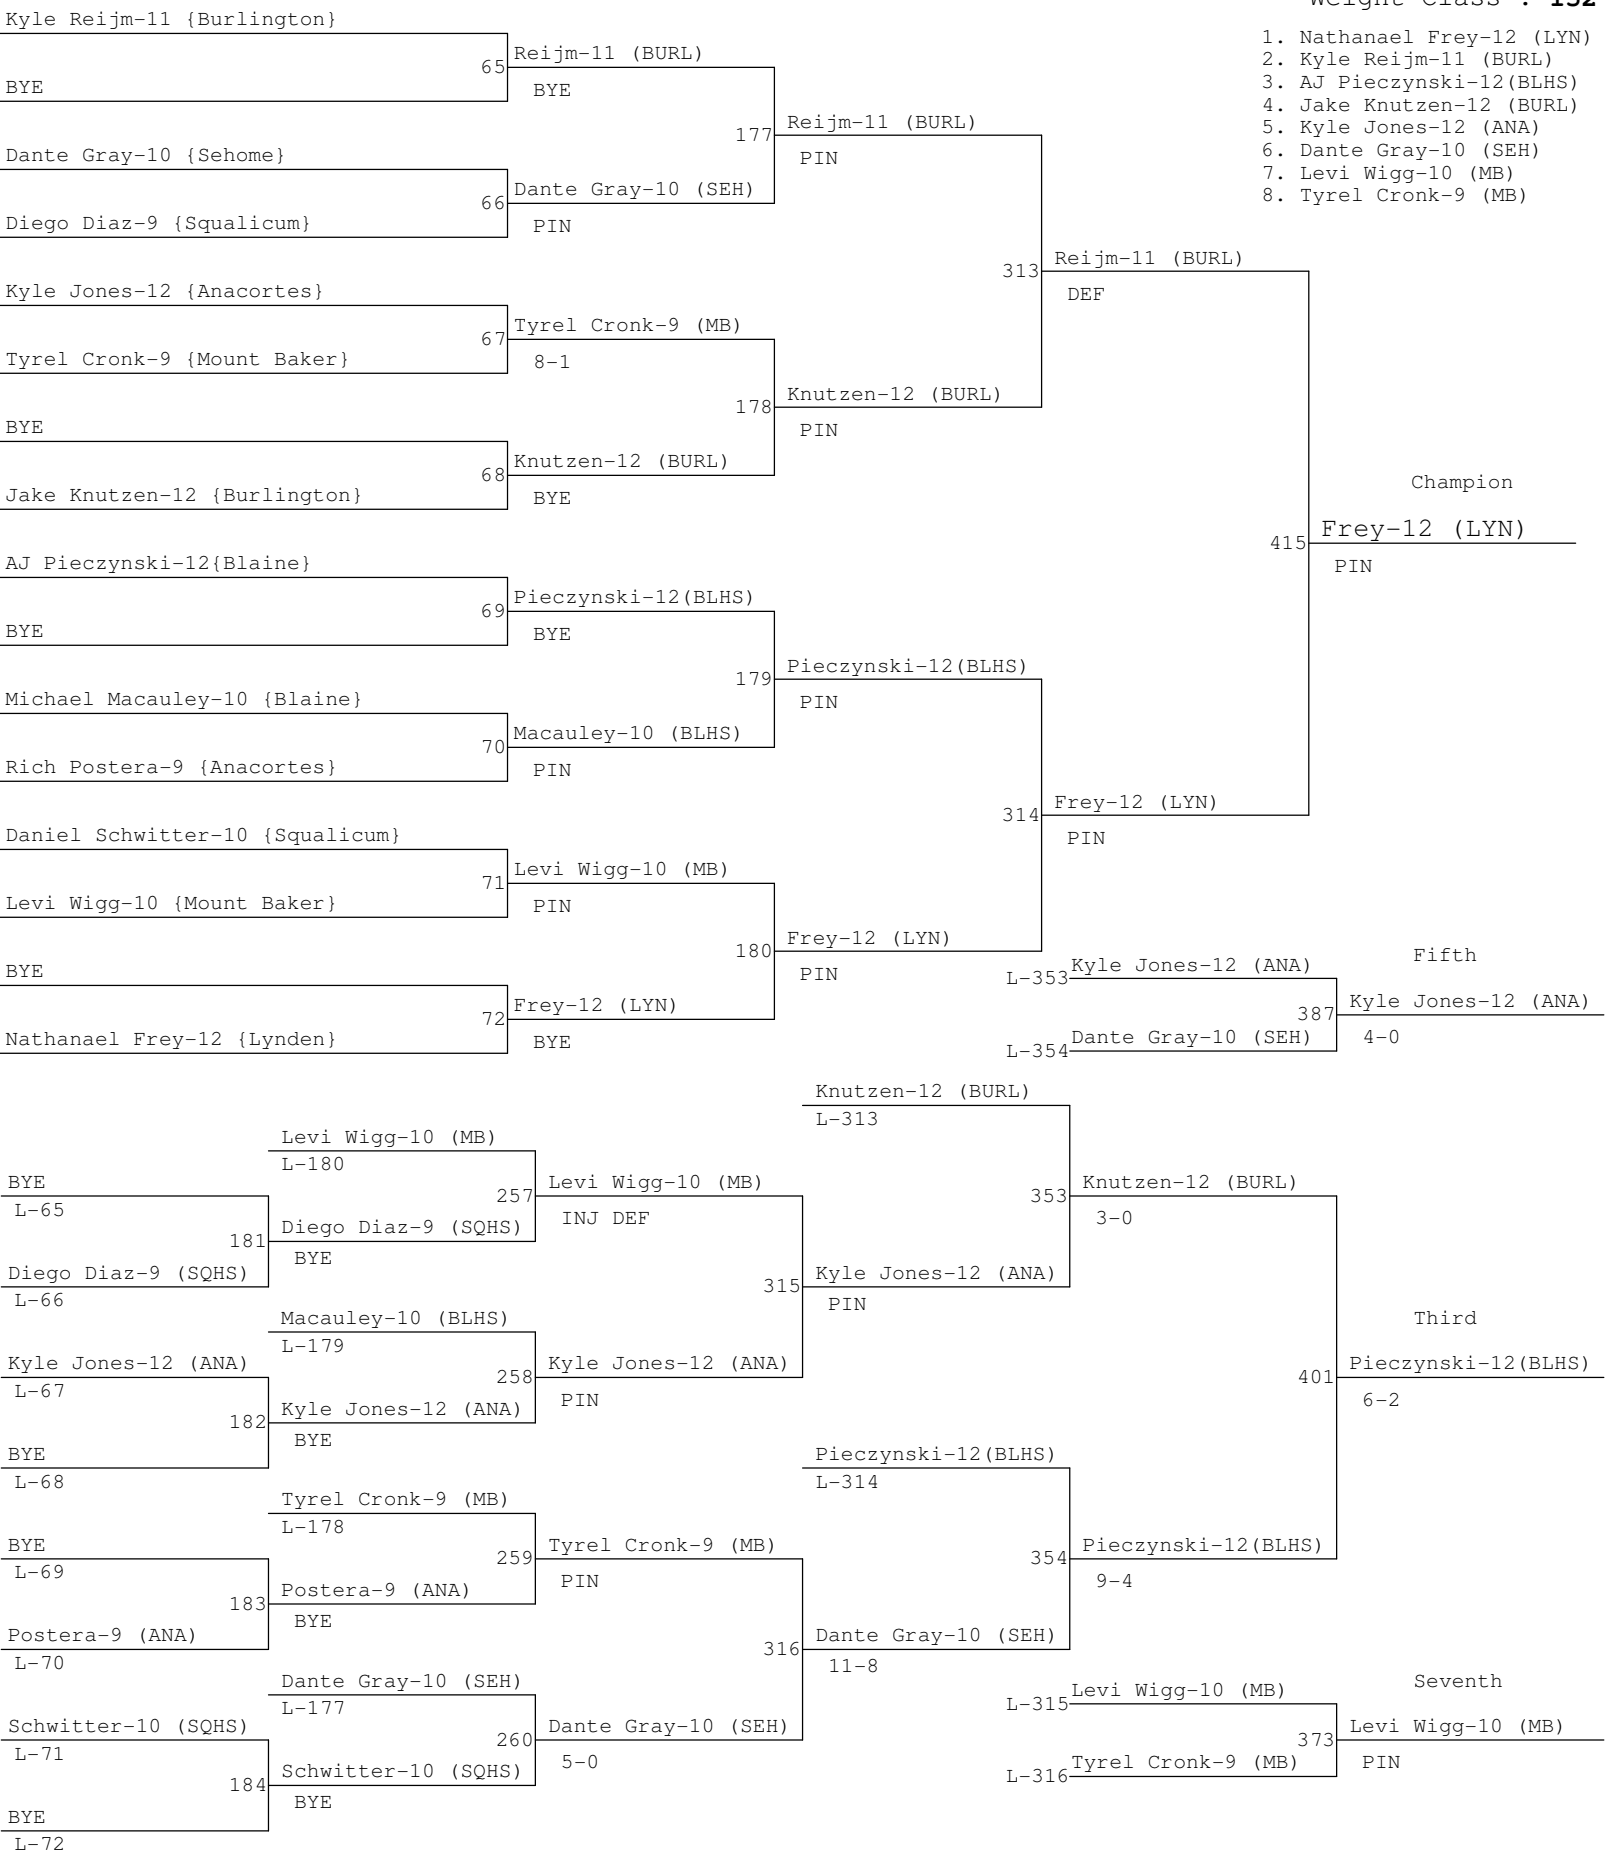

BOYS 2A SUB REGIONAL #1

Weight Class : **152**