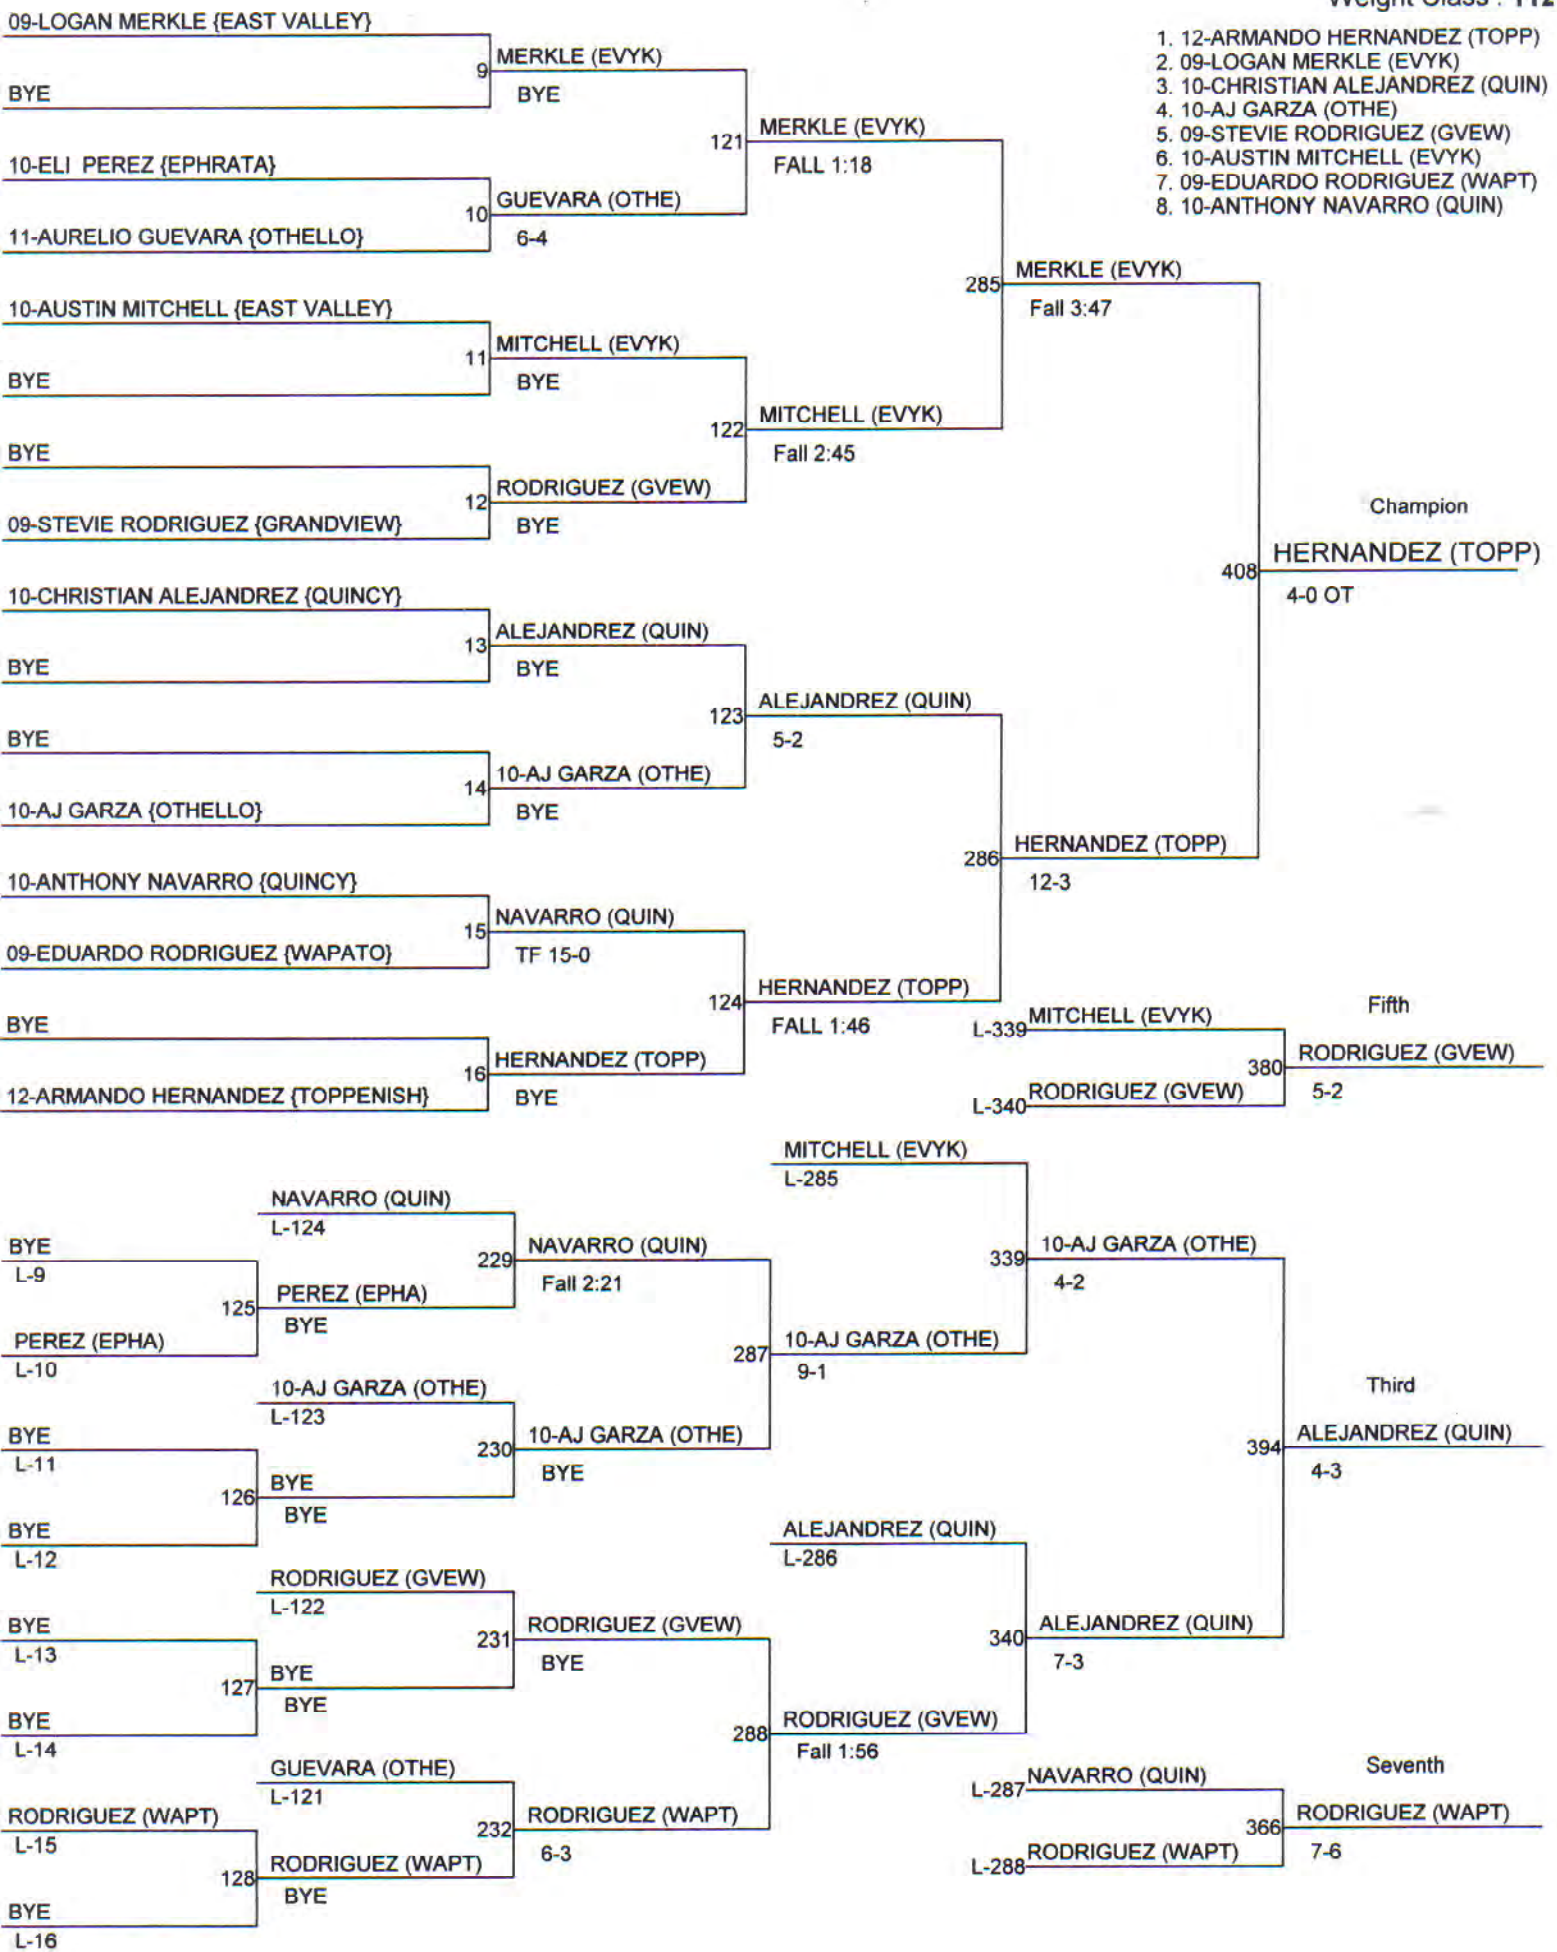

2011 CWAC DISTRICT WRESTLING TOURNAMENT

Weight Class : 103

2011 CWAC DISTRICT WRESTLING TOURNAMENT

Weight Class : 112

2011 CWAC DISTRICT WRESTLING TOURNAMENT

Weight Class : 119

1. 10-LUCAS GARZA (OTHE)
2. 10-DILLON DOMPIER (ELLE)
3. 12-TYLER CHILDS (EPHA)
4. 11-EDWIN RODRIGUEZ (SELA)
5. 10-CARLOS GALVEZ (TOPP)
6. 09-DAVID GODINEZ (TOPP)
7. 10-DEREK DIMAS (PROS)
8. 09-ALEC ESPINOZA (OTHE)

2011 CWAC DISTRICT WRESTLING TOURNAMENT

Weight Class : 130

1. 12-KONNER HOPKINS (EVYK)
2. 12-JULIAN ROMERO (TOPP)
3. 10-KODY ERGESON (SELA)
4. 11-MARCO GONZALEZ (GVEW)
5. 09-DAVID CASTANEDA (GVEW)
6. 12-JESUS VALENCIA (EPHA)
7. 10-ETHAN SMITH (SELA)
8. 12-SETH KULACKOSKI (EPHA)

2011 CWAC DISTRICT WRESTLING TOURNAMENT

Weight Class : 135

2011 CWAC DISTRICT WRESTLING TOURNAMENT

Weight Class : 140

1. 12-ADAN CHAVEZ (TOPP)
2. 12-COLBY COATES (ELLE)
3. 10-ERIC GARZA (OTHE)
4. 11-MARIO PRIETO (GVEW)
5. 12-KC FRAZIER-(WAPT)
6. 11-JOSEPH GONZALES (OTHE)
7. 09-ZECH ROMERO (EVYK)
8. 12-JOHNNY NAVARRO (QUIN)