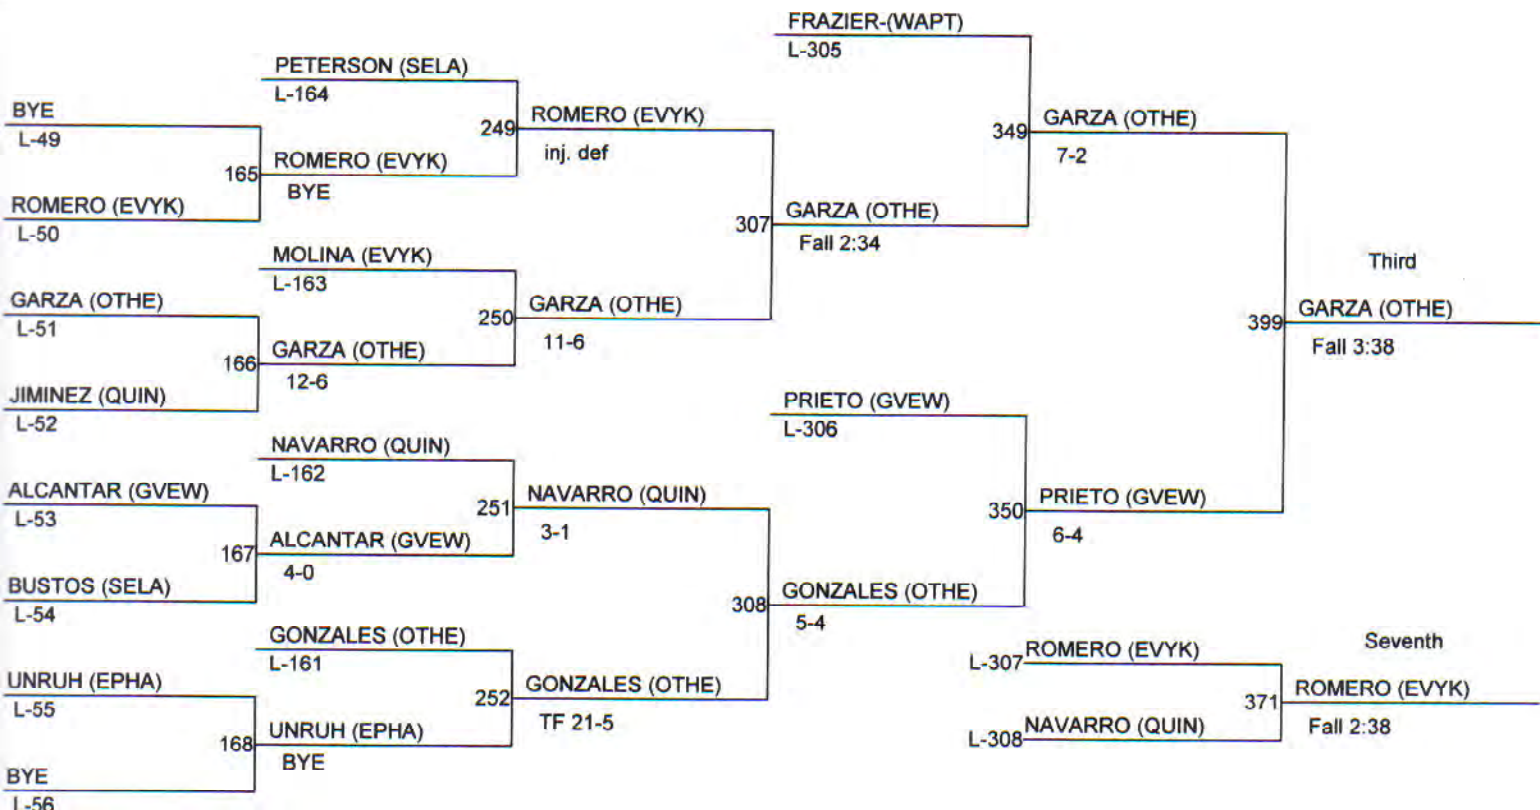

2011 CWAC DISTRICT WRESTLING TOURNAMENT

Weight Class : 135

2011 CWAC DISTRICT WRESTLING TOURNAMENT

Weight Class : 140

1. 12-ADAN CHAVEZ (TOPP)
2. 12-COLBY COATES (ELLE)
3. 10-ERIC GARZA (OTHE)
4. 11-MARIO PRIETO (GVEW)
5. 12-KC FRAZIER-(WAPT)
6. 11-JOSEPH GONZALES (OTHE)
7. 09-ZECH ROMERO (EVYK)
8. 12-JOHNNY NAVARRO (QUIN)

2011 CWAC DISTRICT WRESTLING TOURNAMENT

Weight Class : 145

2011 CWAC DISTRICT WRESTLING TOURNAMENT

Weight Class : 152

2011 CWAC DISTRICT WRESTLING TOURNAMENT

Weight Class : 160

1. 11-TYLER COATES (ELLE)
2. 12-AMANDO DELEON (OTHE)
3. 11-JEREMY WALDNER (EVYK)
4. 09-ANTONIO MELENDEZ (QUIN)
5. 12-LUCIO OLIVARES (WAPT)
6. 10-RICARDO RODRIGUEZ (WAPT)
7. 09-TYRUS KEMP (EPHA)
8. 10-GARRETT O'SHAUGHNESSY (QUIN)