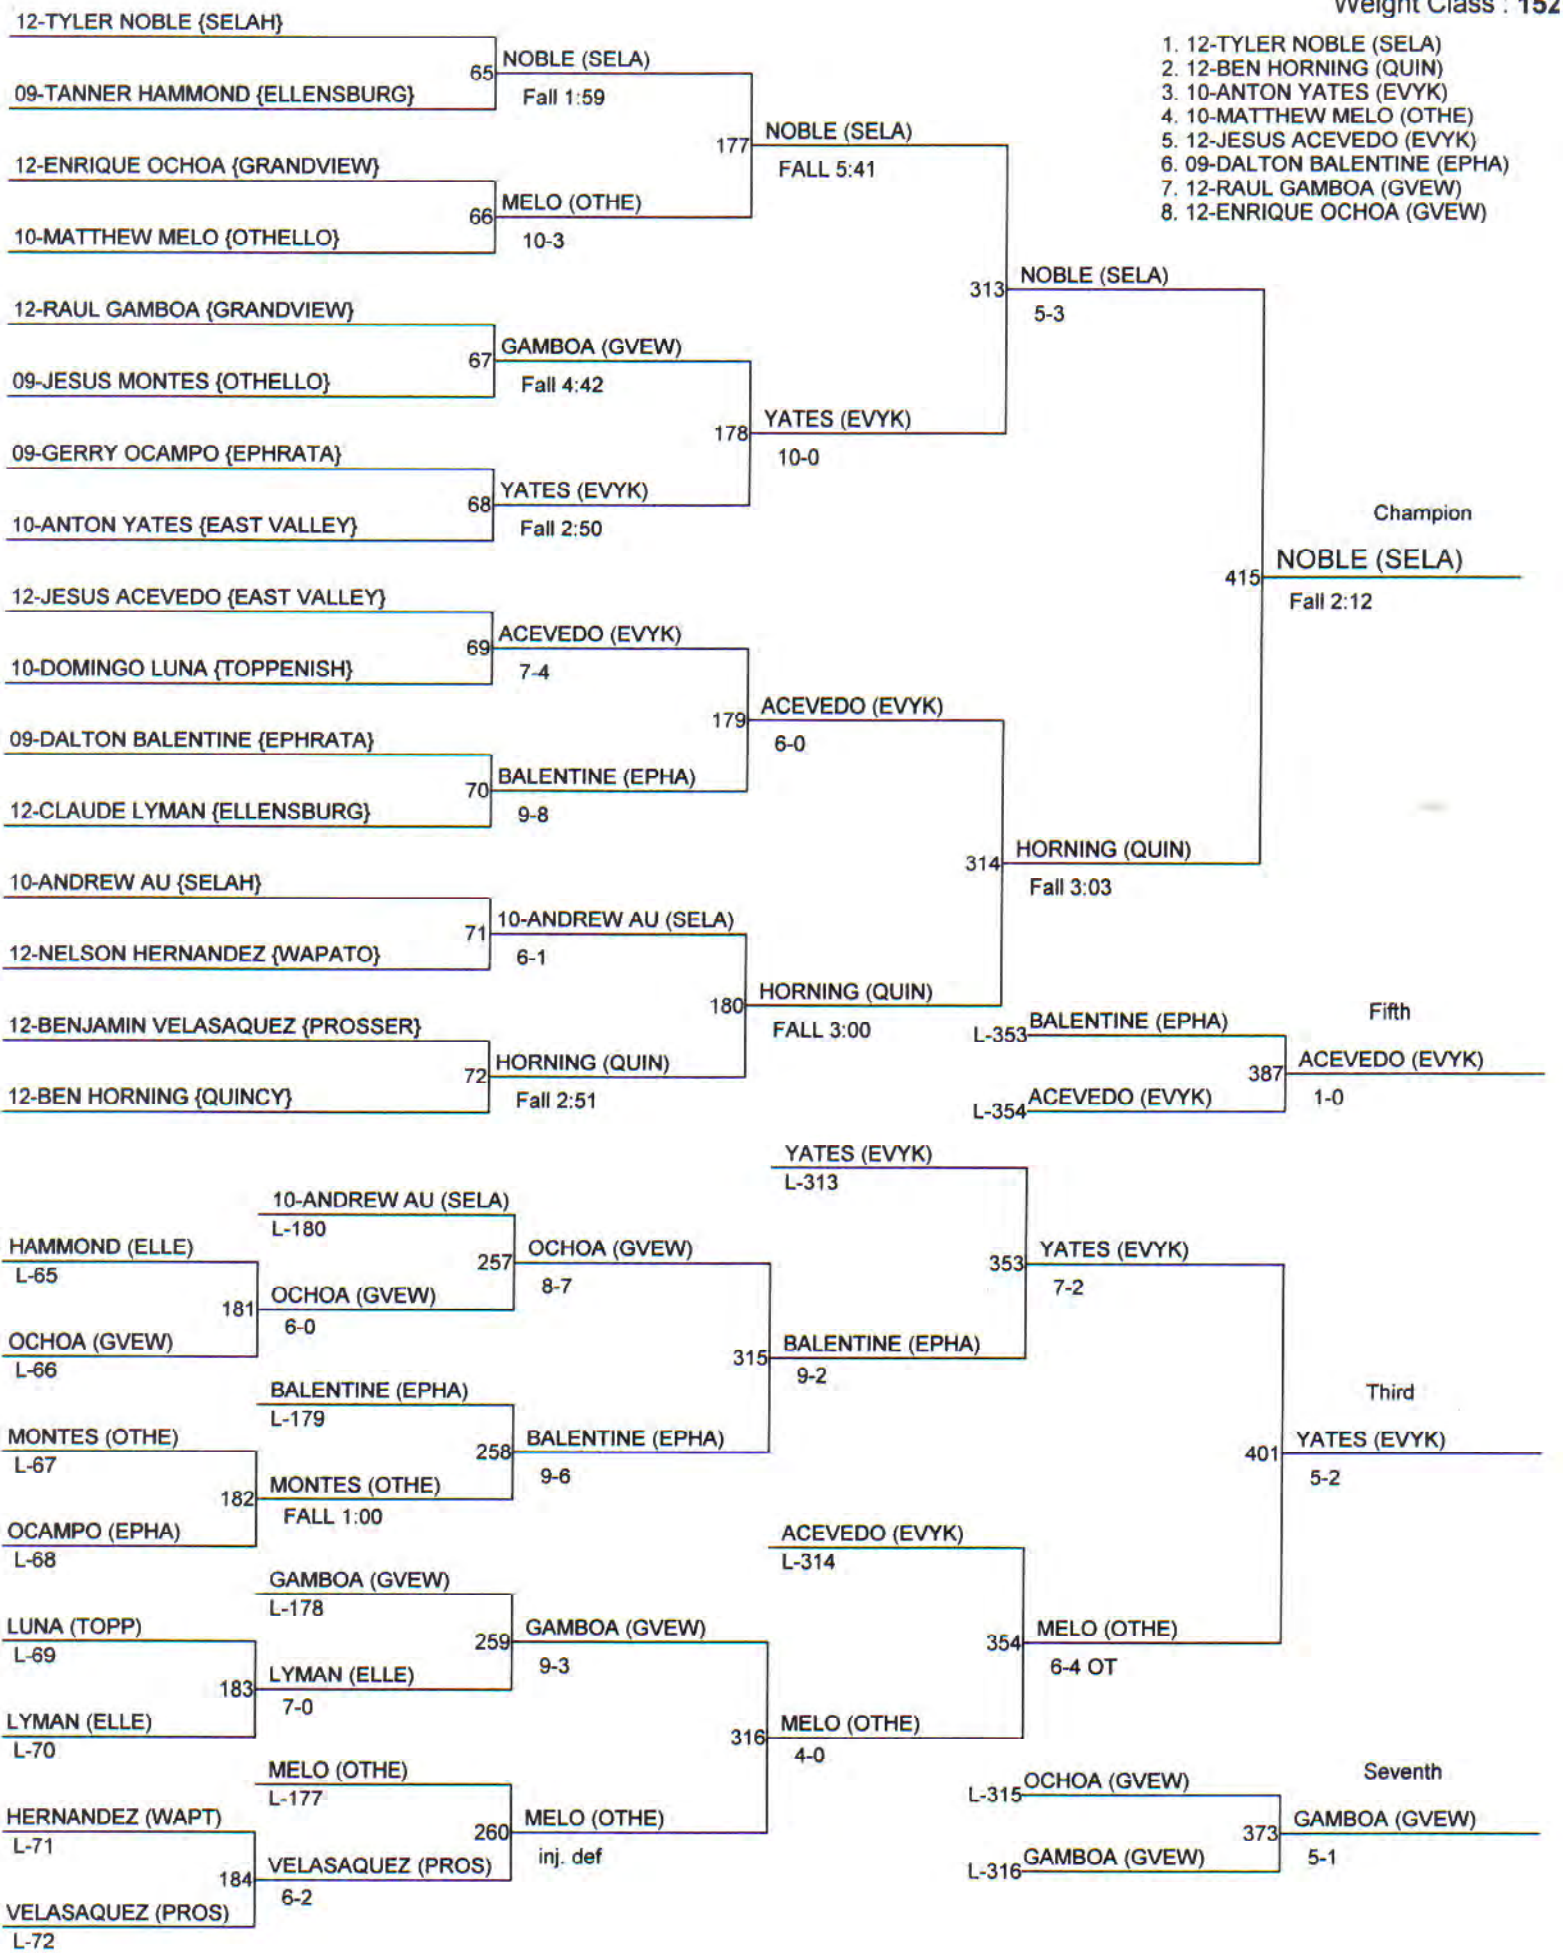

2011 CWAC DISTRICT WRESTLING TOURNAMENT

Weight Class : 152