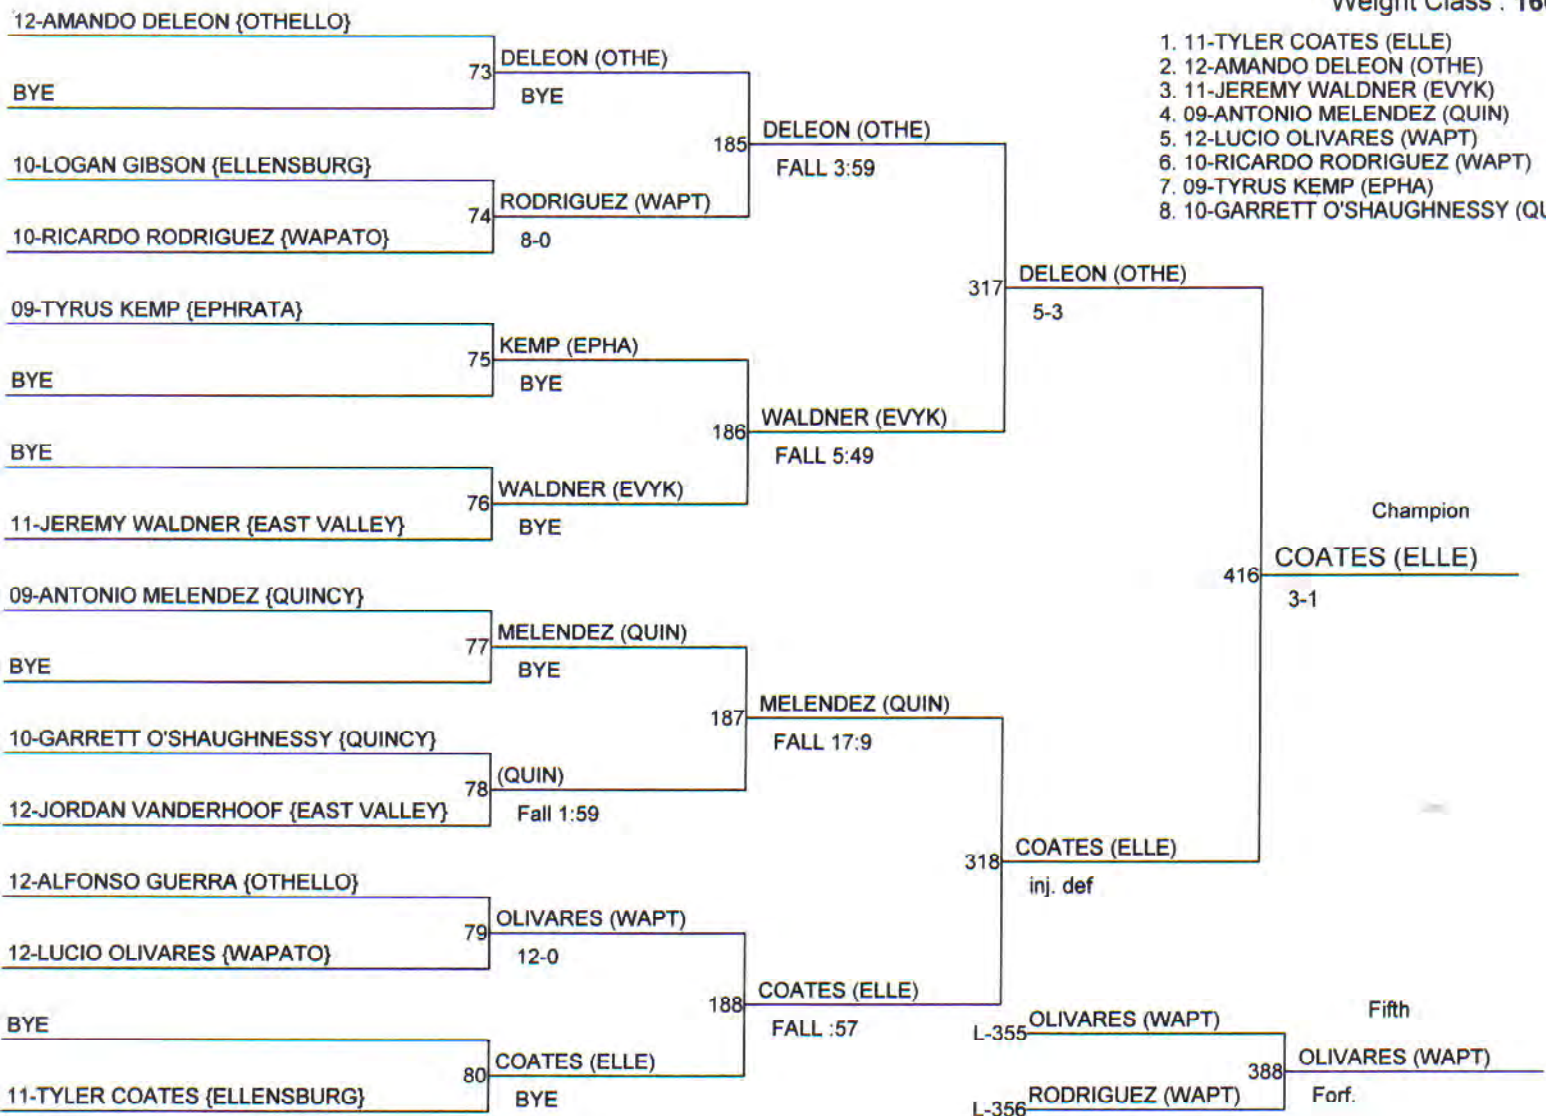

2011 CWAC DISTRICT WRESTLING TOURNAMENT

Weight Class : 145

2011 CWAC DISTRICT WRESTLING TOURNAMENT

Weight Class : 152

2011 CWAC DISTRICT WRESTLING TOURNAMENT

Weight Class : 160

1. 11-TYLER COATES (ELLE)
2. 12-AMANDO DELEON (OTHE)
3. 11-JEREMY WALDNER (EVYK)
4. 09-ANTONIO MELENDEZ (QUIN)
5. 12-LUCIO OLIVARES (WAPT)
6. 10-RICARDO RODRIGUEZ (WAPT)
7. 09-TYRUS KEMP (EPHA)
8. 10-GARRETT O'SHAUGHNESSY (QUIN)