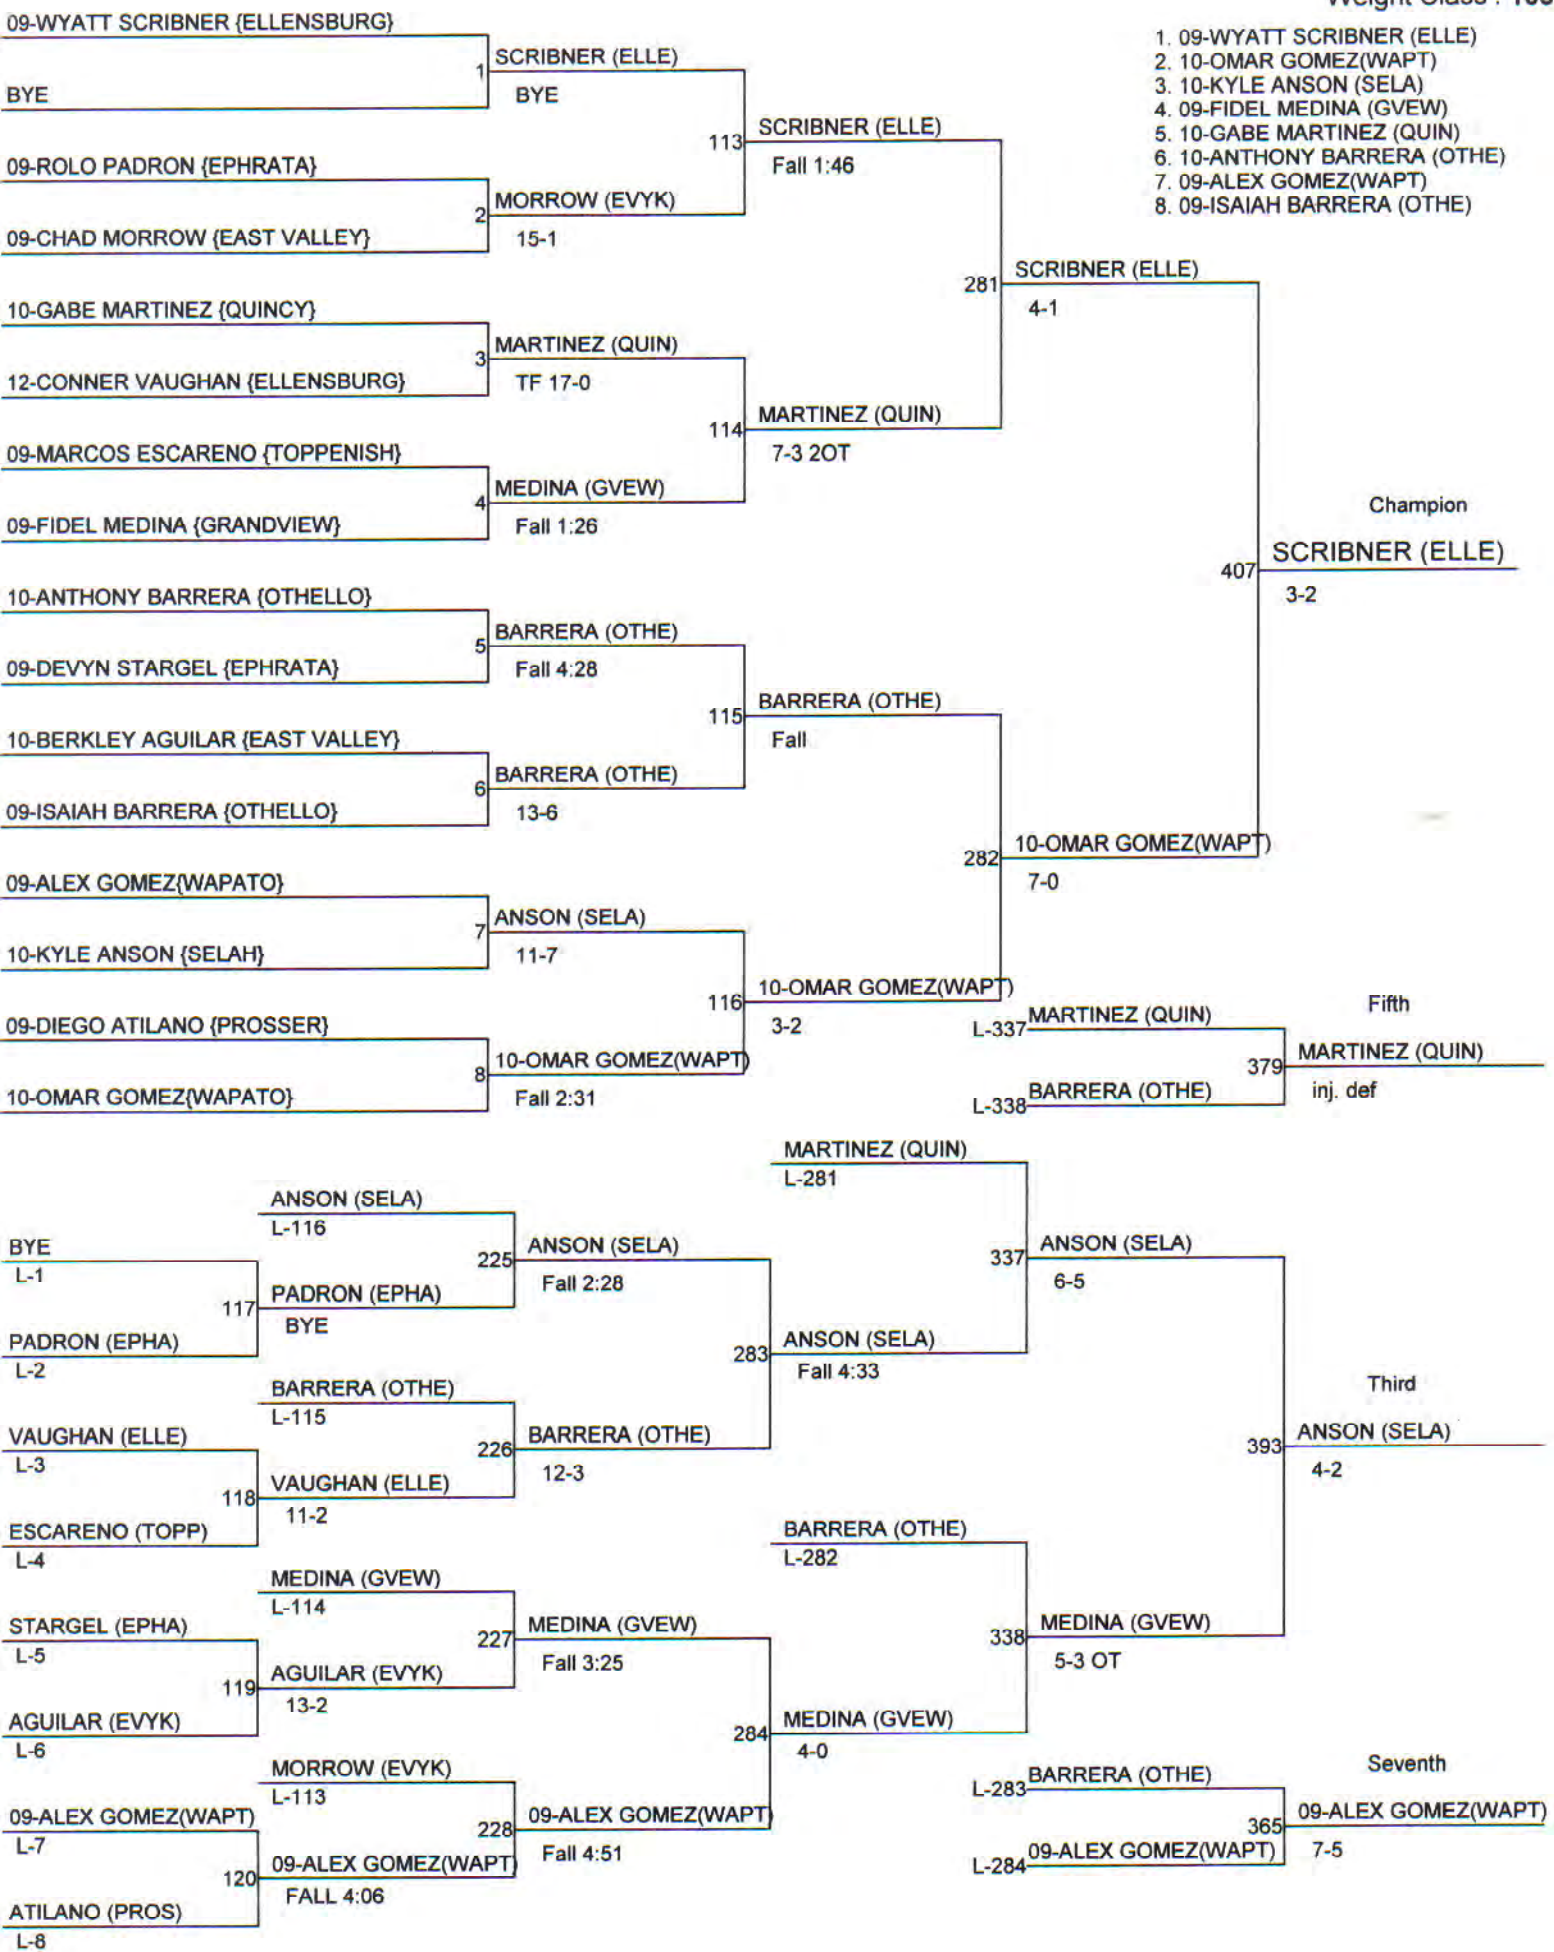

2011 CWAC DISTRICT WRESTLING TOURNAMENT

Weight Class : 103

2011 CWAC DISTRICT WRESTLING TOURNAMENT

Weight Class : 112

2011 CWAC DISTRICT WRESTLING TOURNAMENT

Weight Class : 119

1. 10-LUCAS GARZA (OTHE)
2. 10-DILLON DOMPIER (ELLE)
3. 12-TYLER CHILDS (EPHA)
4. 11-EDWIN RODRIGUEZ (SELA)
5. 10-CARLOS GALVEZ (TOPP)
6. 09-DAVID GODINEZ (TOPP)
7. 10-DEREK DIMAS (PROS)
8. 09-ALEC ESPINOZA (OTHE)

2011 CWAC DISTRICT WRESTLING TOURNAMENT

Weight Class : 130

1. 12-KONNER HOPKINS (EVYK)
2. 12-JULIAN ROMERO (TOPP)
3. 10-KODY ERGESON (SELA)
4. 11-MARCO GONZALEZ (GVEW)
5. 09-DAVID CASTANEDA (GVEW)
6. 12-JESUS VALENCIA (EPHA)
7. 10-ETHAN SMITH (SELA)
8. 12-SETH KULACKOSKI (EPHA)

2011 CWAC DISTRICT WRESTLING TOURNAMENT

Weight Class : 135

2011 CWAC DISTRICT WRESTLING TOURNAMENT

Weight Class : 140

1. 12-ADAN CHAVEZ (TOPP)
2. 12-COLBY COATES (ELLE)
3. 10-ERIC GARZA (OTHE)
4. 11-MARIO PRIETO (GVEW)
5. 12-KC FRAZIER-(WAPT)
6. 11-JOSEPH GONZALES (OTHE)
7. 09-ZECH ROMERO (EVYK)
8. 12-JOHNNY NAVARRO (QUIN)