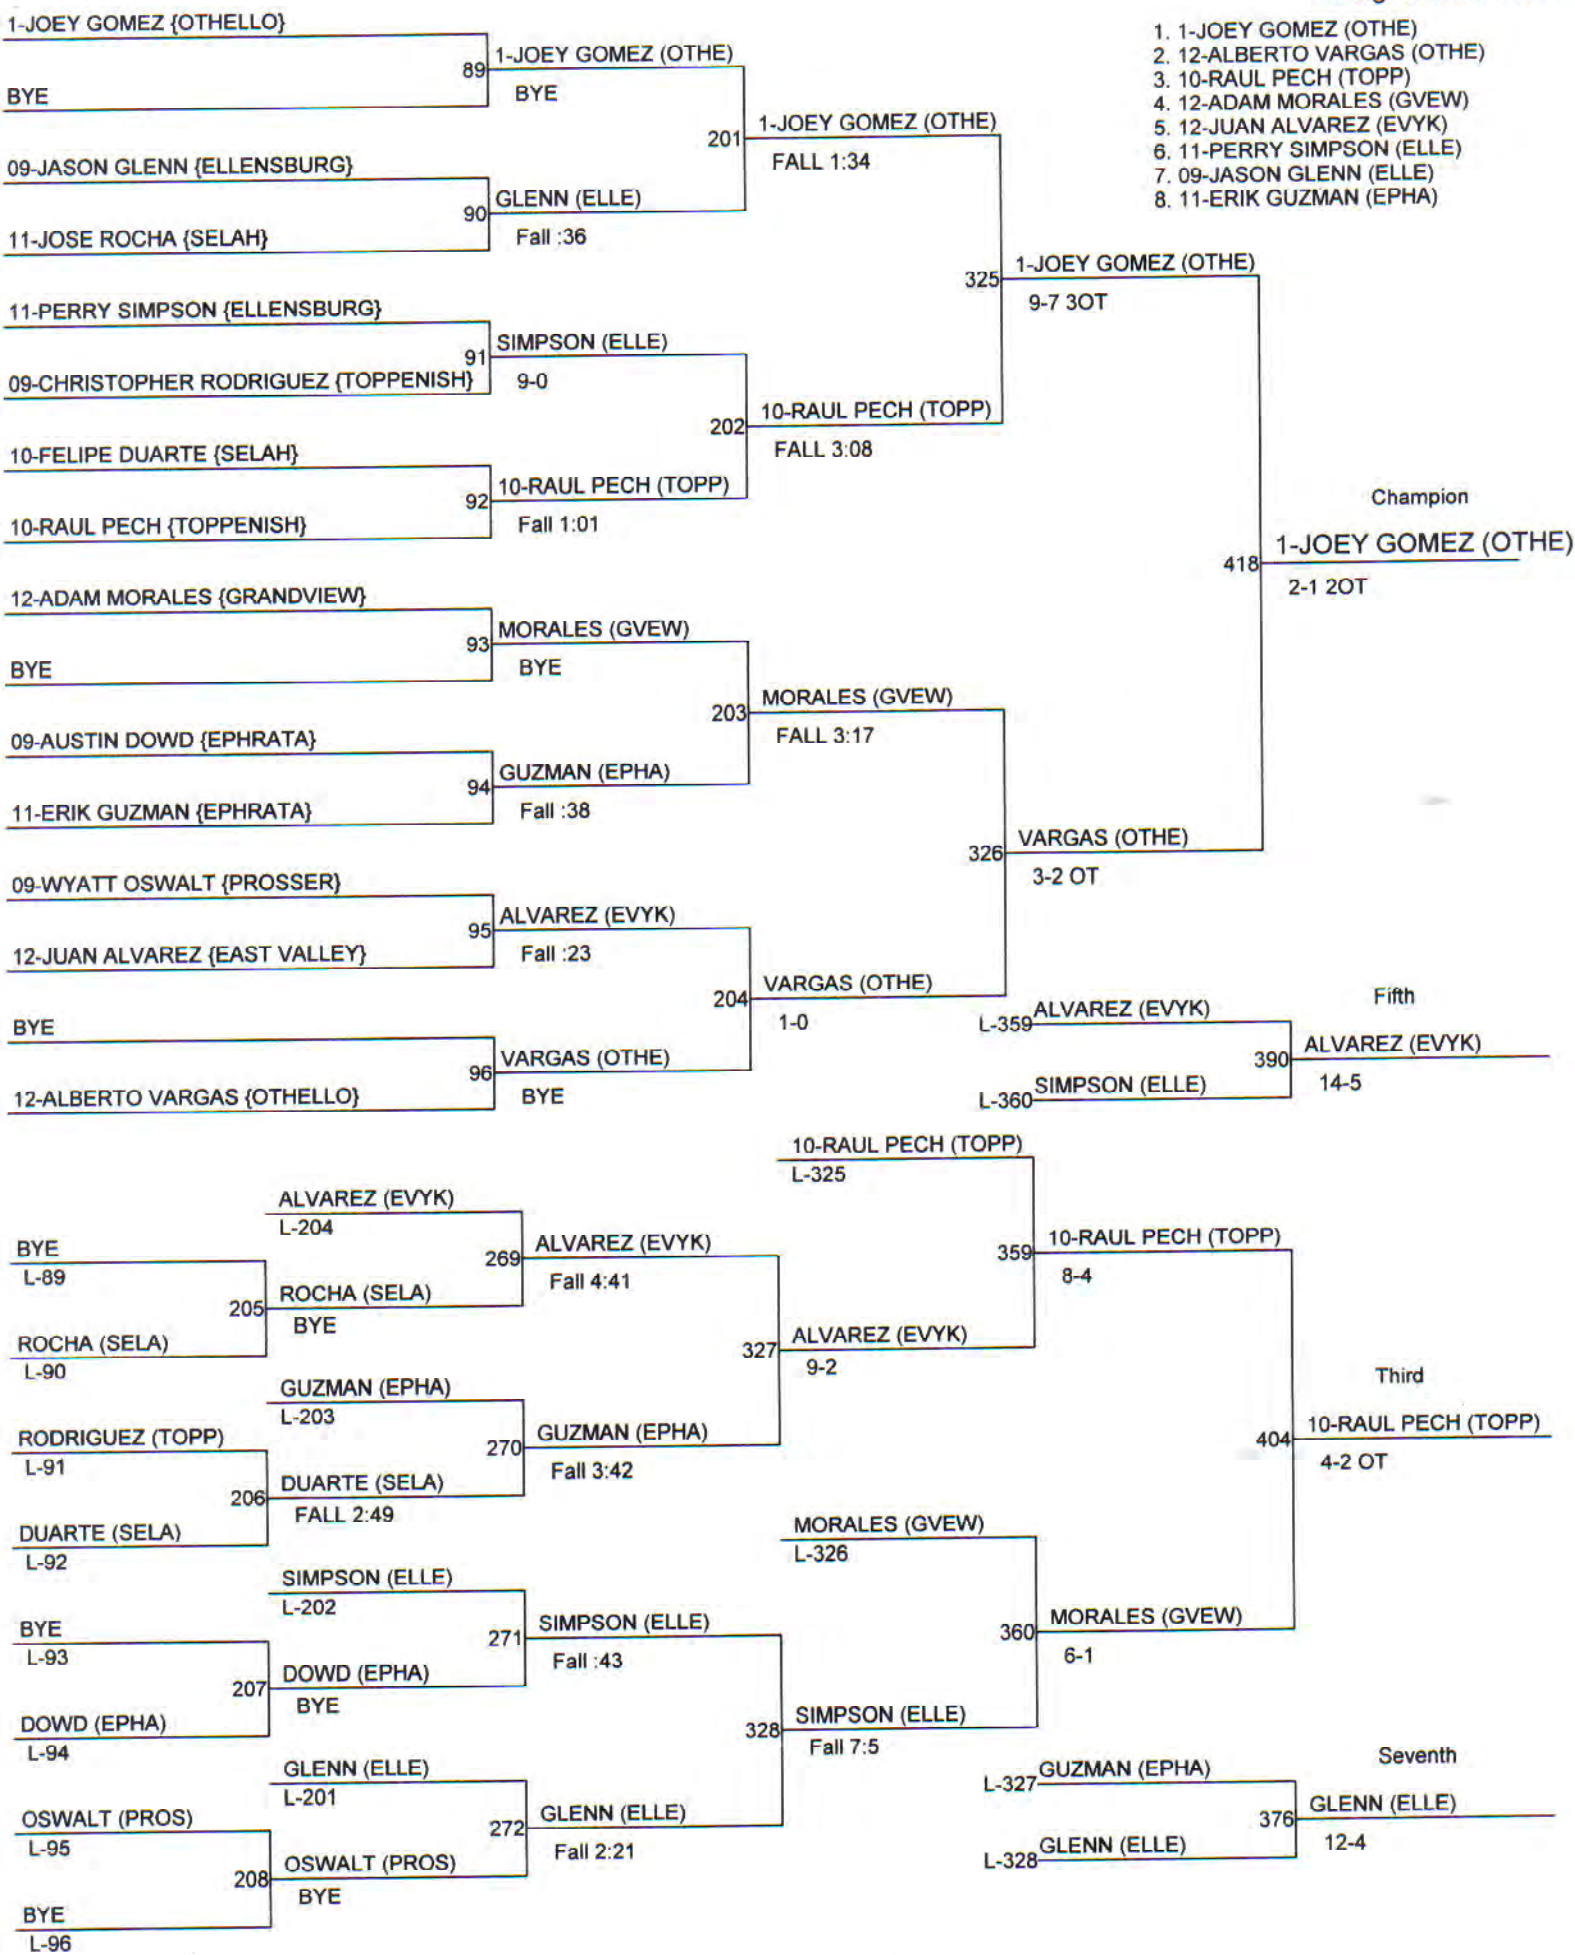

2011 CWAC DISTRICT WRESTLING TOURNAMENT

Weight Class : 189