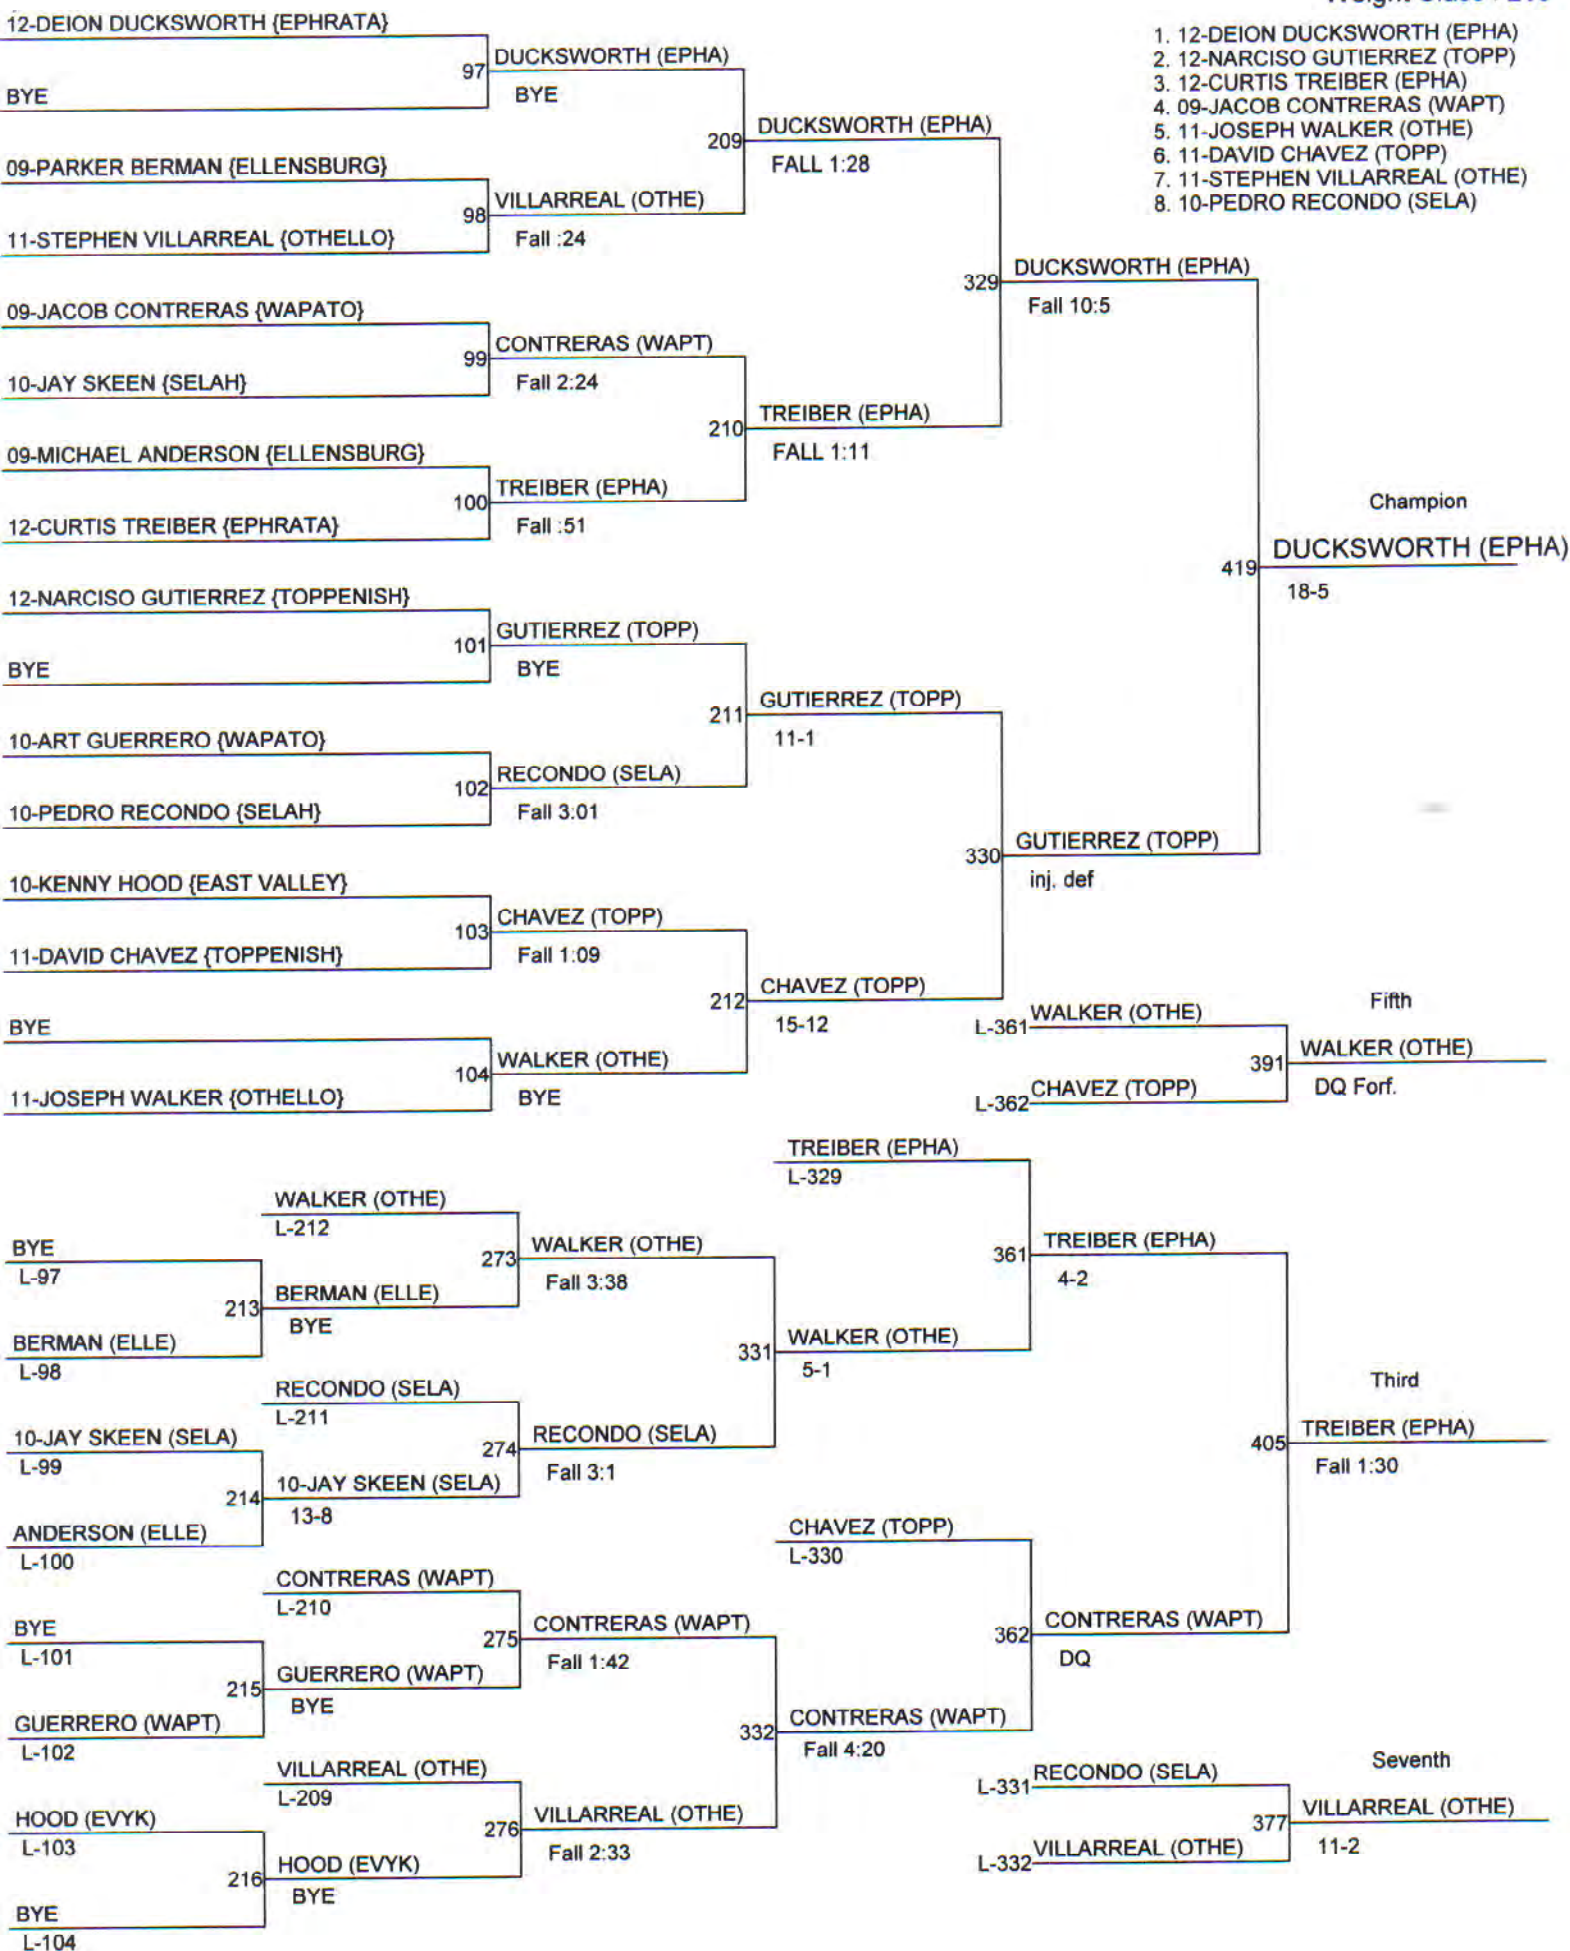

2011 CWAC DISTRICT WRESTLING TOURNAMENT

Weight Class : 189

2011 CWAC DISTRICT WRESTLING TOURNAMENT

Weight Class : 215

1. 12-DEION DUCKSWORTH (EPHA)
2. 12-NARCISO GUTIERREZ (TOPP)
3. 12-CURTIS TREIBER (EPHA)
4. 09-JACOB CONTRERAS (WAPT)
5. 11-JOSEPH WALKER (OTHE)
6. 11-DAVID CHAVEZ (TOPP)
7. 11-STEPHEN VILLARREAL (OTHE)
8. 10-PEDRO RECONDO (SELA)