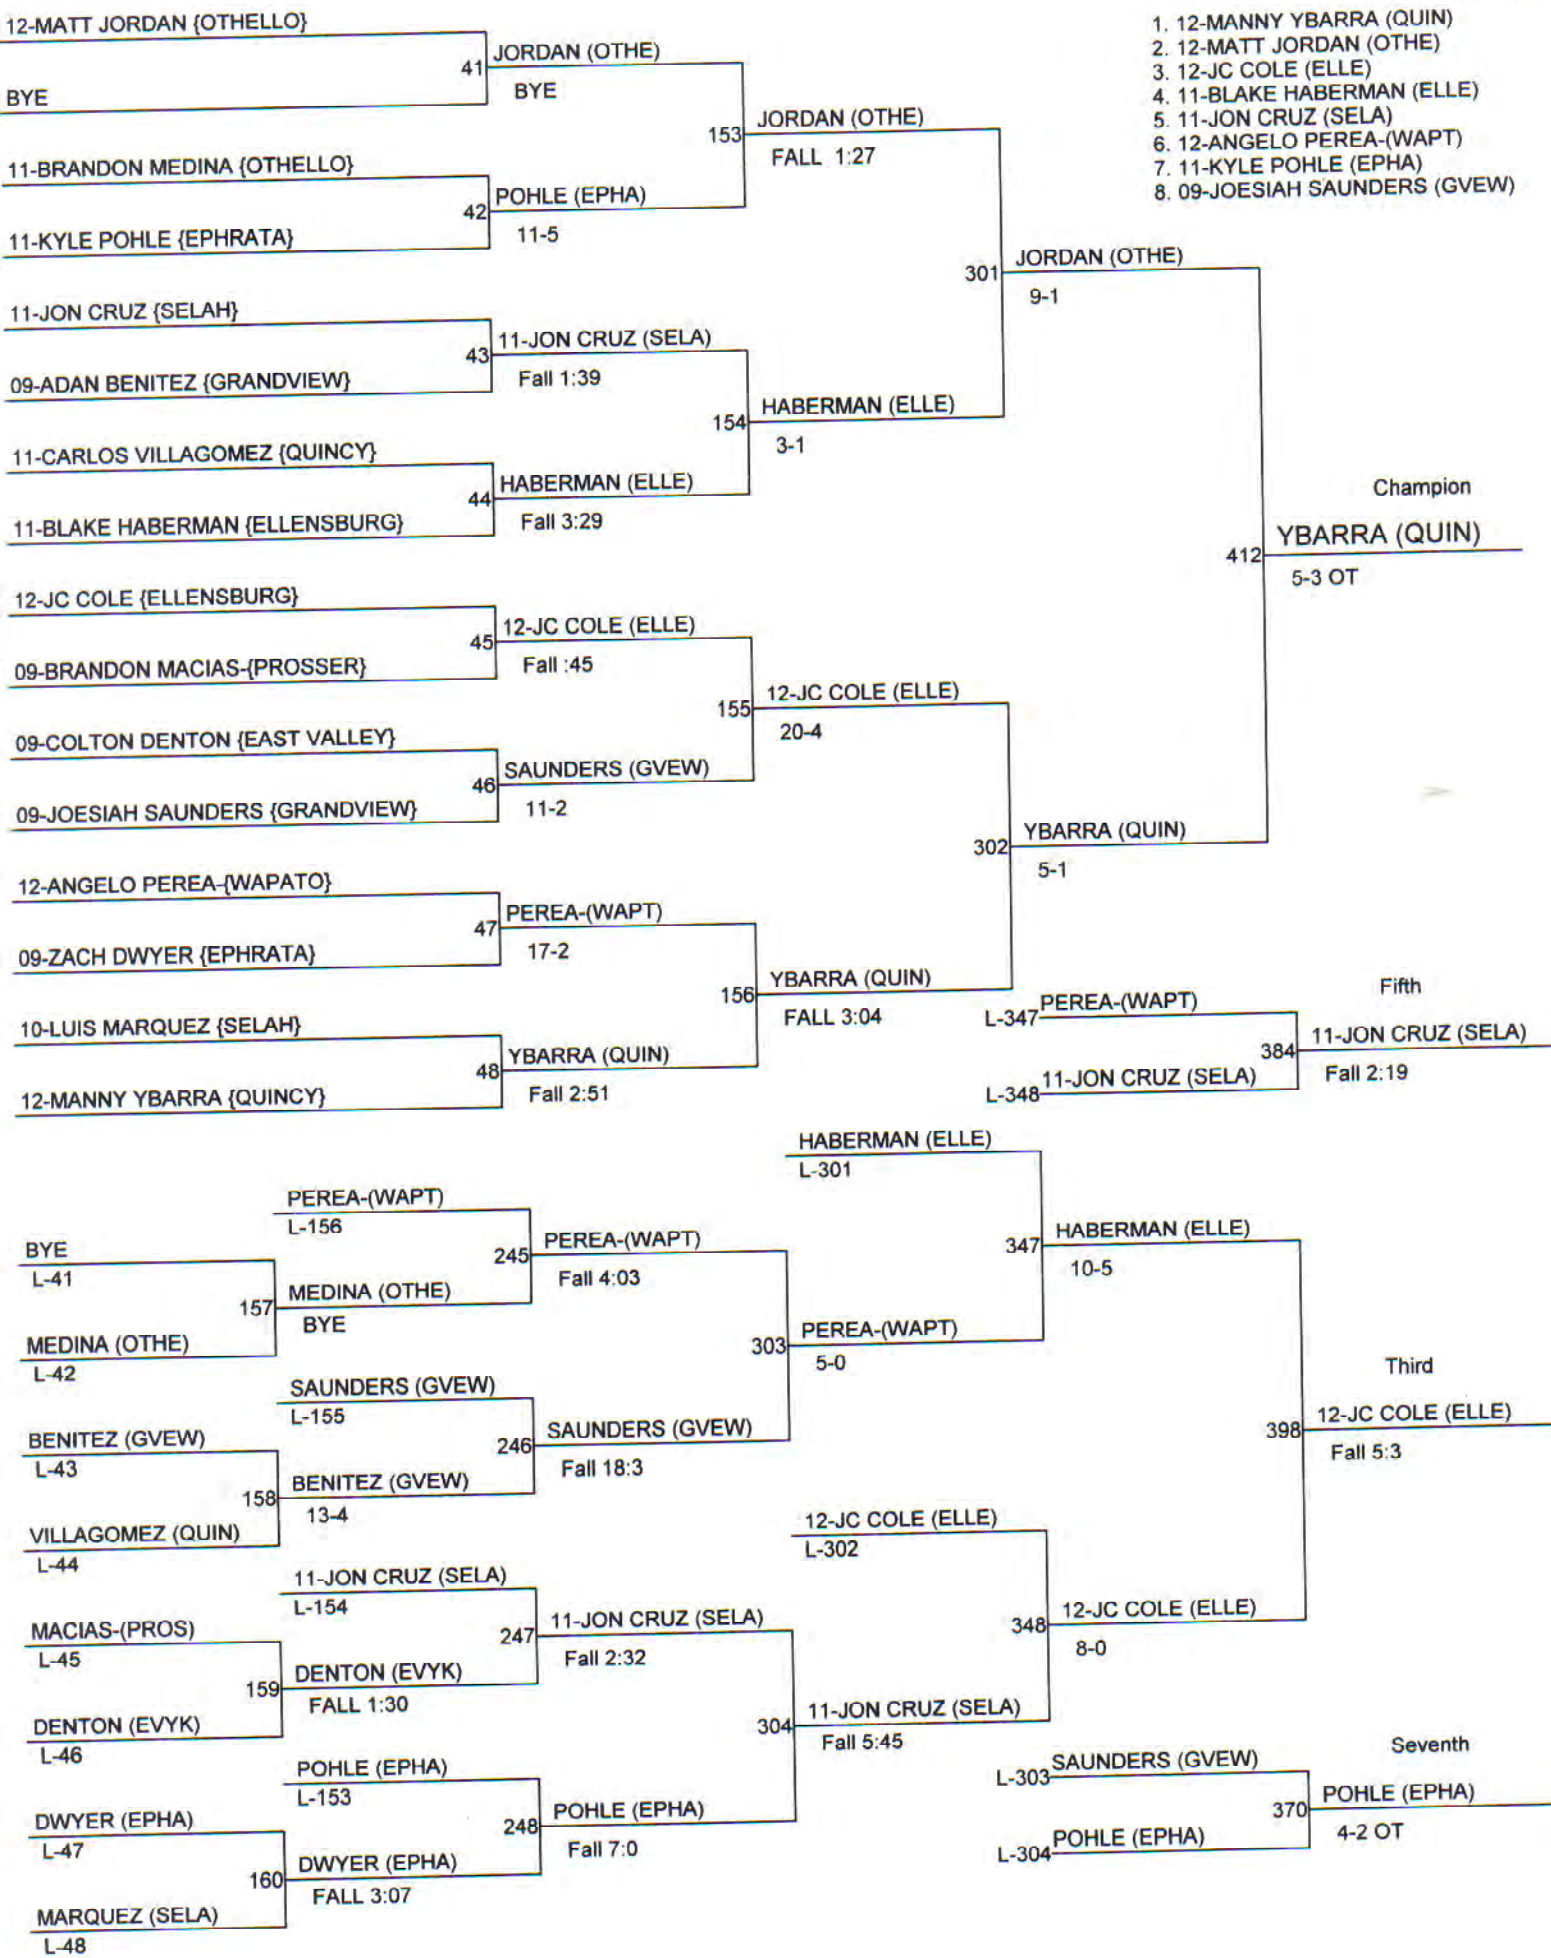

2011 CWAC DISTRICT WRESTLING TOURNAMENT

Weight Class : 130

1. 12-KONNER HOPKINS (EVYK)
2. 12-JULIAN ROMERO (TOPP)
3. 10-KODY ERGESON (SELA)
4. 11-MARCO GONZALEZ (GVEW)
5. 09-DAVID CASTANEDA (GVEW)
6. 12-JESUS VALENCIA (EPHA)
7. 10-ETHAN SMITH (SELA)
8. 12-SETH KULACKOSKI (EPHA)

2011 CWAC DISTRICT WRESTLING TOURNAMENT

Weight Class : 135

2011 CWAC DISTRICT WRESTLING TOURNAMENT

Weight Class : 140

1. 12-ADAN CHAVEZ (TOPP)
2. 12-COLBY COATES (ELLE)
3. 10-ERIC GARZA (OTHE)
4. 11-MARIO PRIETO (GVEW)
5. 12-KC FRAZIER-(WAPT)
6. 11-JOSEPH GONZALES (OTHE)
7. 09-ZECH ROMERO (EVYK)
8. 12-JOHNNY NAVARRO (QUIN)