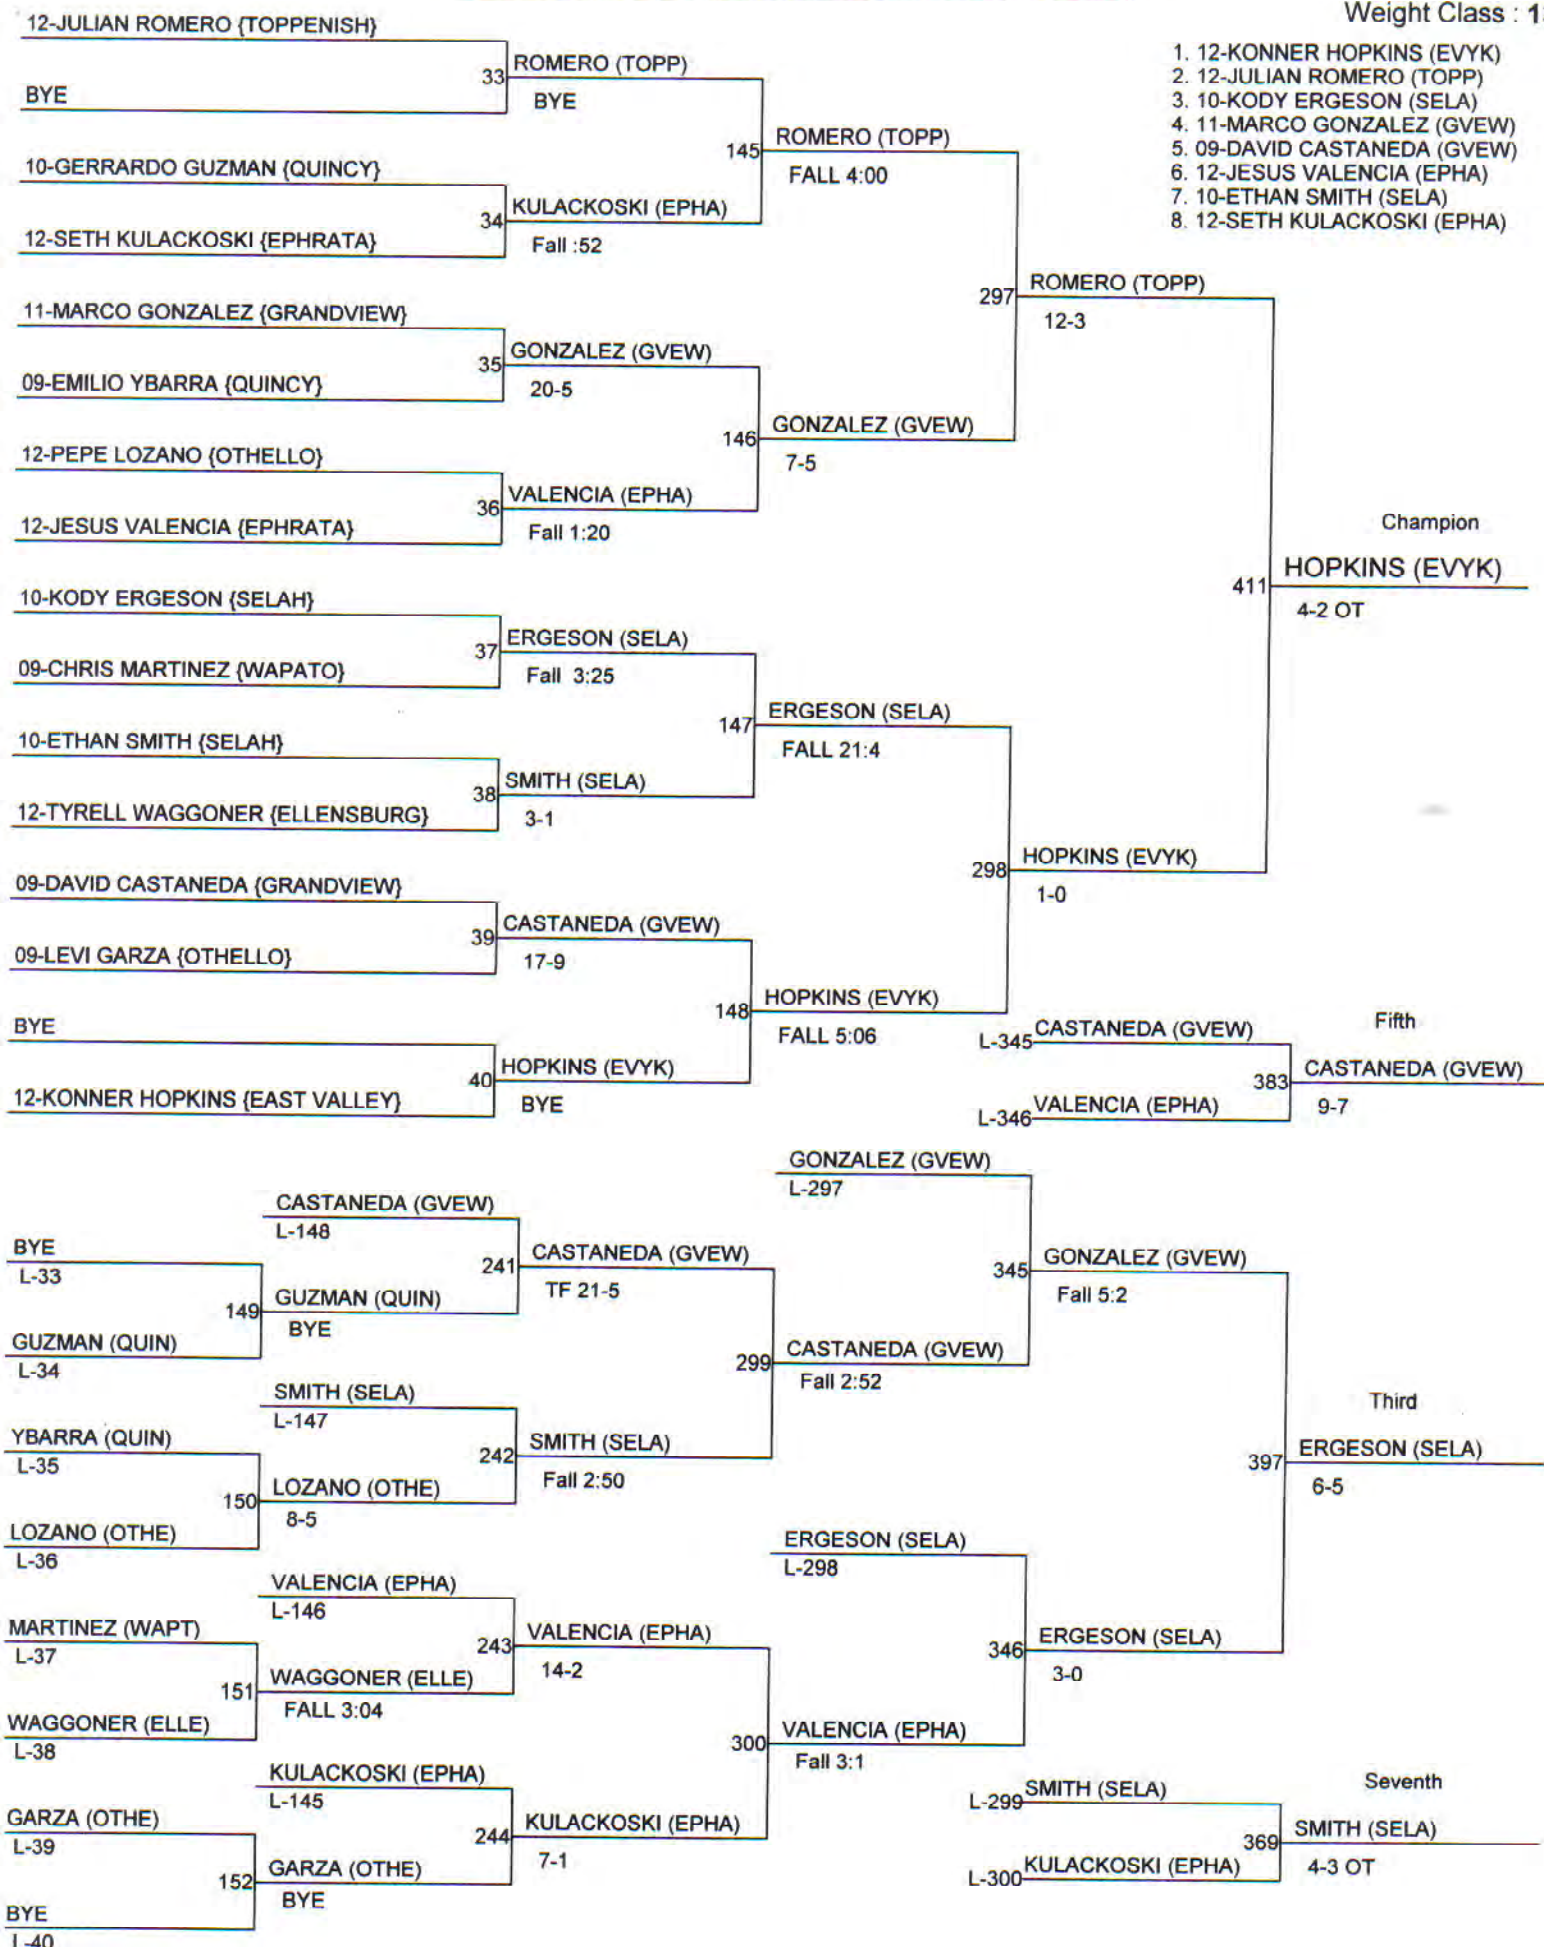

2011 CWAC DISTRICT WRESTLING TOURNAMENT

Weight Class : 103

2011 CWAC DISTRICT WRESTLING TOURNAMENT

Weight Class : 112

2011 CWAC DISTRICT WRESTLING TOURNAMENT

Weight Class : 119

1. 10-LUCAS GARZA (OTHE)
2. 10-DILLON DOMPIER (ELLE)
3. 12-TYLER CHILDS (EPHA)
4. 11-EDWIN RODRIGUEZ (SELA)
5. 10-CARLOS GALVEZ (TOPP)
6. 09-DAVID GODINEZ (TOPP)
7. 10-DEREK DIMAS (PROS)
8. 09-ALEC ESPINOZA (OTHE)

2011 CWAC DISTRICT WRESTLING TOURNAMENT

Weight Class : 130

1. 12-KONNER HOPKINS (EVYK)
2. 12-JULIAN ROMERO (TOPP)
3. 10-KODY ERGESON (SELA)
4. 11-MARCO GONZALEZ (GVEW)
5. 09-DAVID CASTANEDA (GVEW)
6. 12-JESUS VALENCIA (EPHA)
7. 10-ETHAN SMITH (SELA)
8. 12-SETH KULACKOSKI (EPHA)

2011 CWAC DISTRICT WRESTLING TOURNAMENT

Weight Class : 135

2011 CWAC DISTRICT WRESTLING TOURNAMENT

Weight Class : 140

1. 12-ADAN CHAVEZ (TOPP)
2. 12-COLBY COATES (ELLE)
3. 10-ERIC GARZA (OTHE)
4. 11-MARIO PRIETO (GVEW)
5. 12-KC FRAZIER-(WAPT)
6. 11-JOSEPH GONZALES (OTHE)
7. 09-ZECH ROMERO (EVYK)
8. 12-JOHNNY NAVARRO (QUIN)