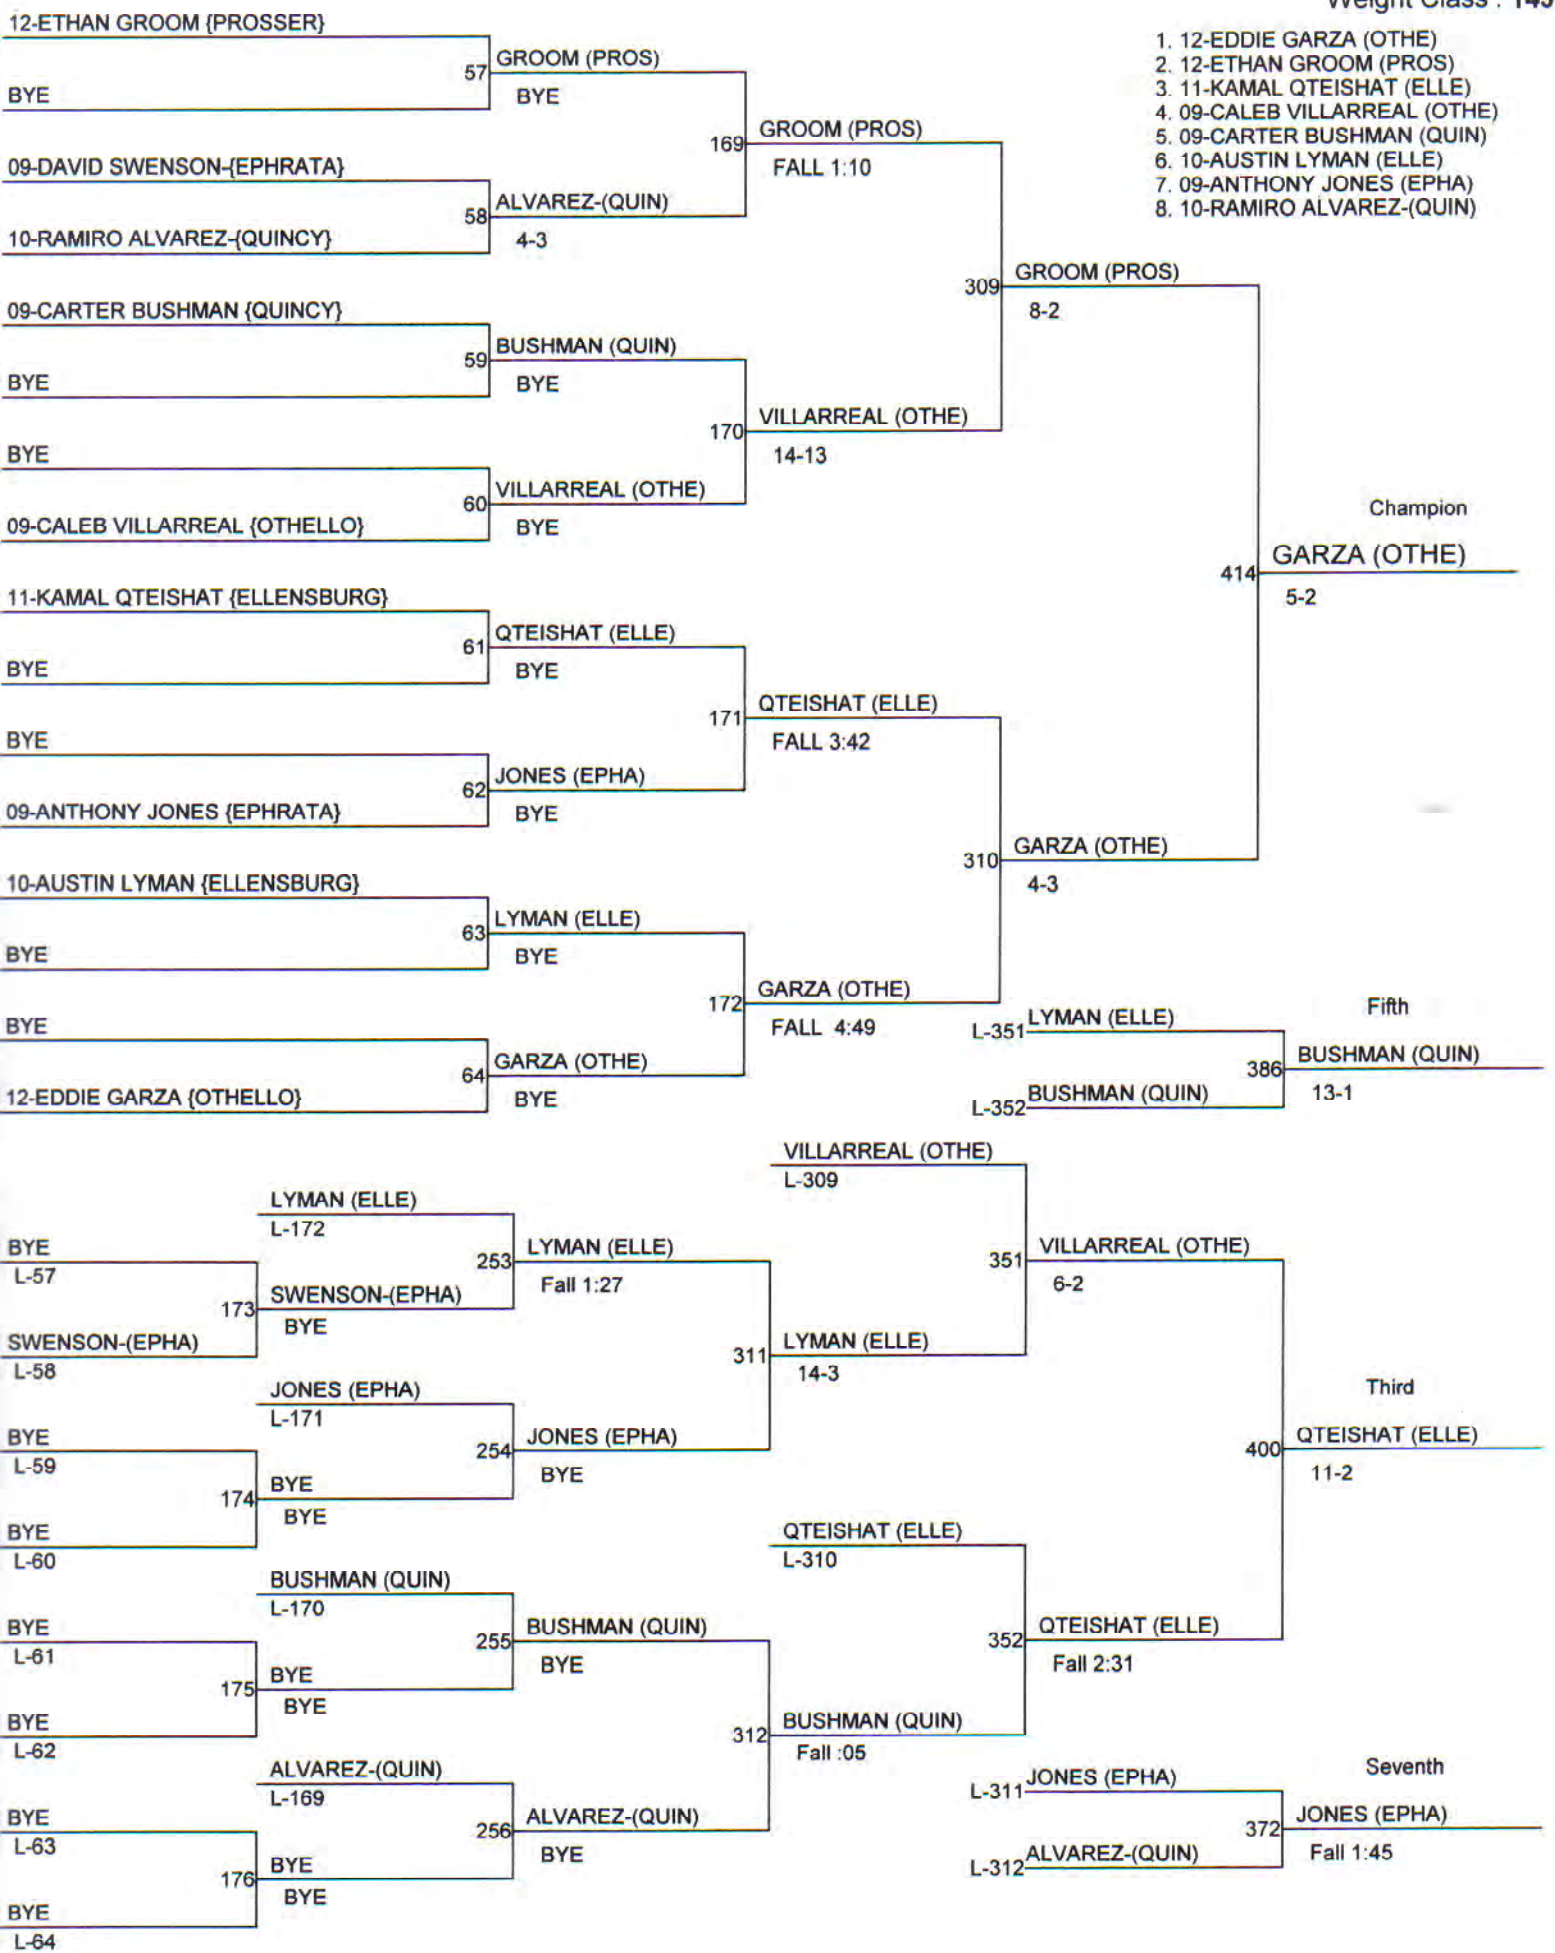

2011 CWAC DISTRICT WRESTLING TOURNAMENT

Weight Class : 145