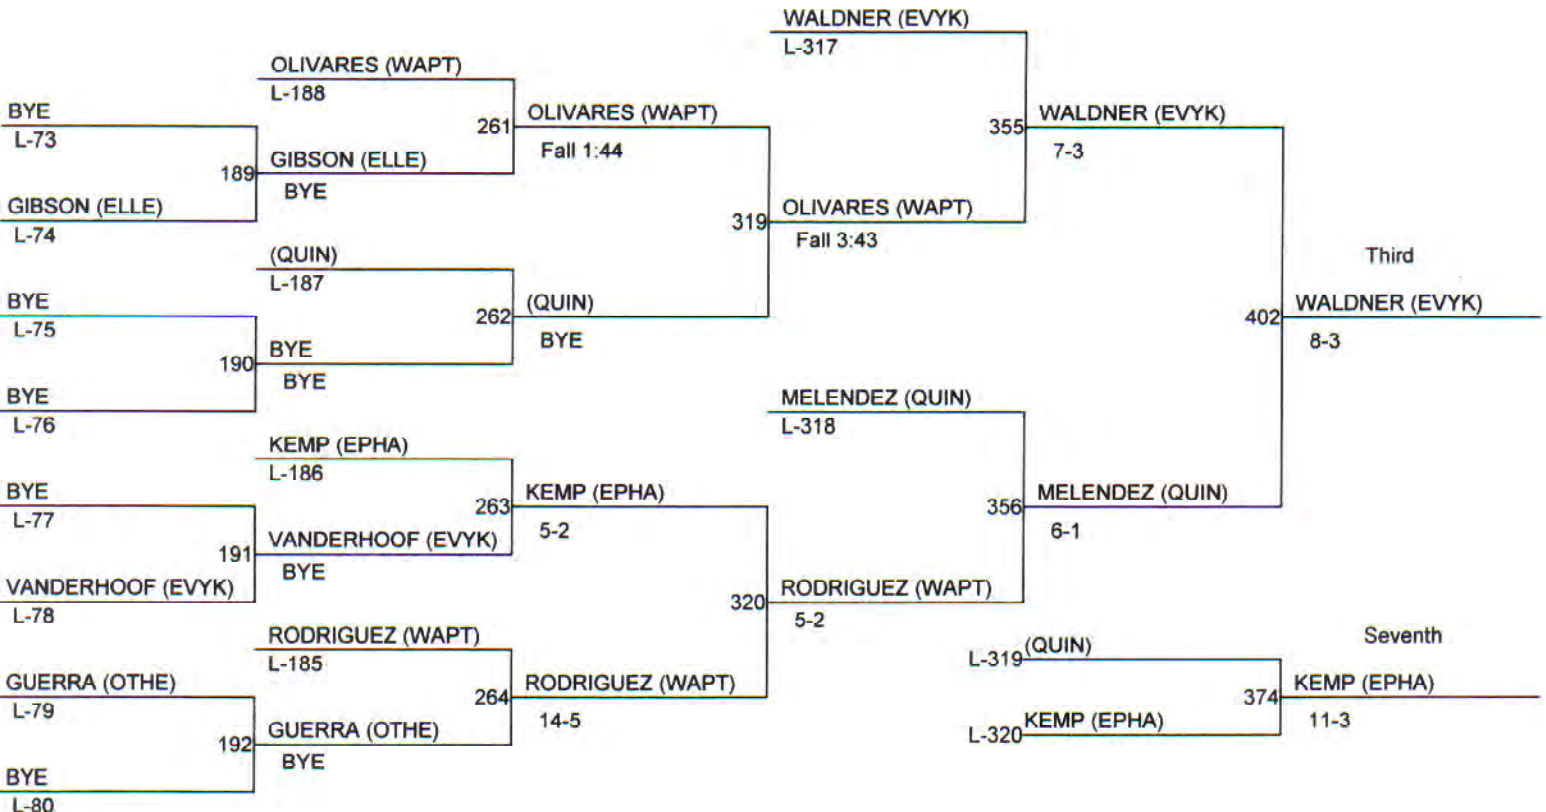

2011 CWAC DISTRICT WRESTLING TOURNAMENT

Weight Class : 145

2011 CWAC DISTRICT WRESTLING TOURNAMENT

Weight Class : 152

2011 CWAC DISTRICT WRESTLING TOURNAMENT

Weight Class : 160

1. 11-TYLER COATES (ELLE)
2. 12-AMANDO DELEON (OTHE)
3. 11-JEREMY WALDNER (EVYK)
4. 09-ANTONIO MELENDEZ (QUIN)
5. 12-LUCIO OLIVARES (WAPT)
6. 10-RICARDO RODRIGUEZ (WAPT)
7. 09-TYRUS KEMP (EPHA)
8. 10-GARRETT O'SHAUGHNESSY (QUIN)