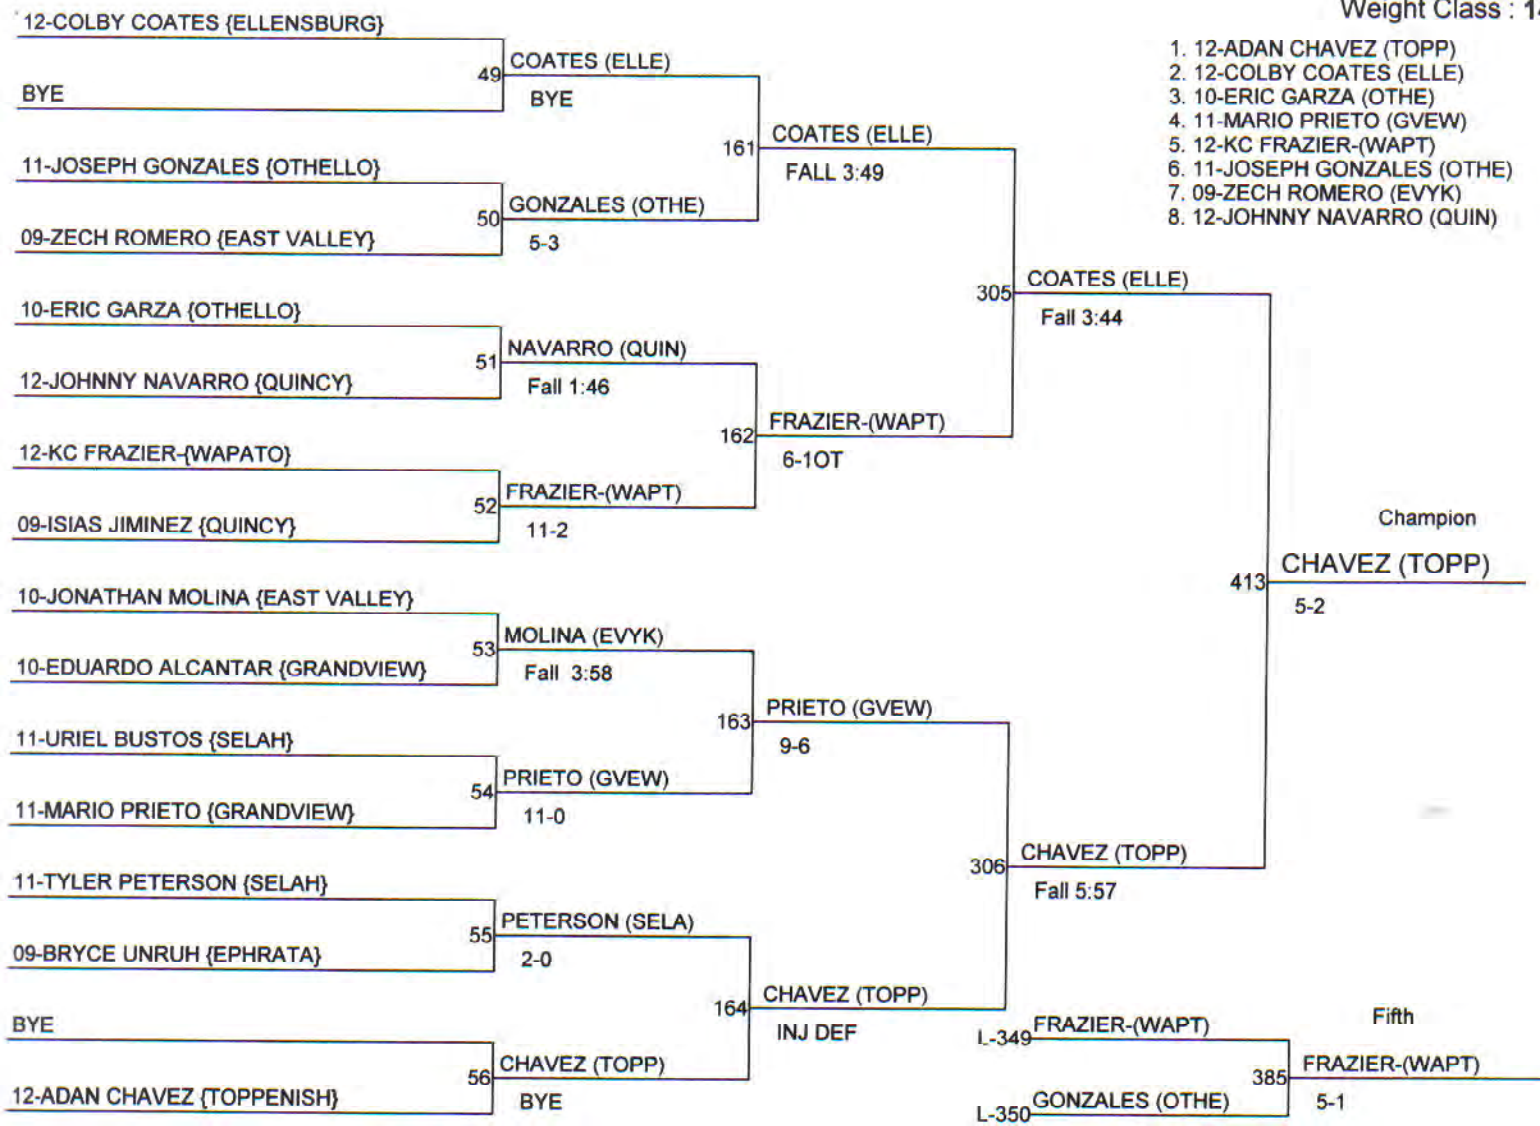

2011 CWAC DISTRICT WRESTLING TOURNAMENT

Weight Class : 135

2011 CWAC DISTRICT WRESTLING TOURNAMENT

Weight Class : 140

1. 12-ADAN CHAVEZ (TOPP)
2. 12-COLBY COATES (ELLE)
3. 10-ERIC GARZA (OTHE)
4. 11-MARIO PRIETO (GVEW)
5. 12-KC FRAZIER-(WAPT)
6. 11-JOSEPH GONZALES (OTHE)
7. 09-ZECH ROMERO (EVYK)
8. 12-JOHNNY NAVARRO (QUIN)