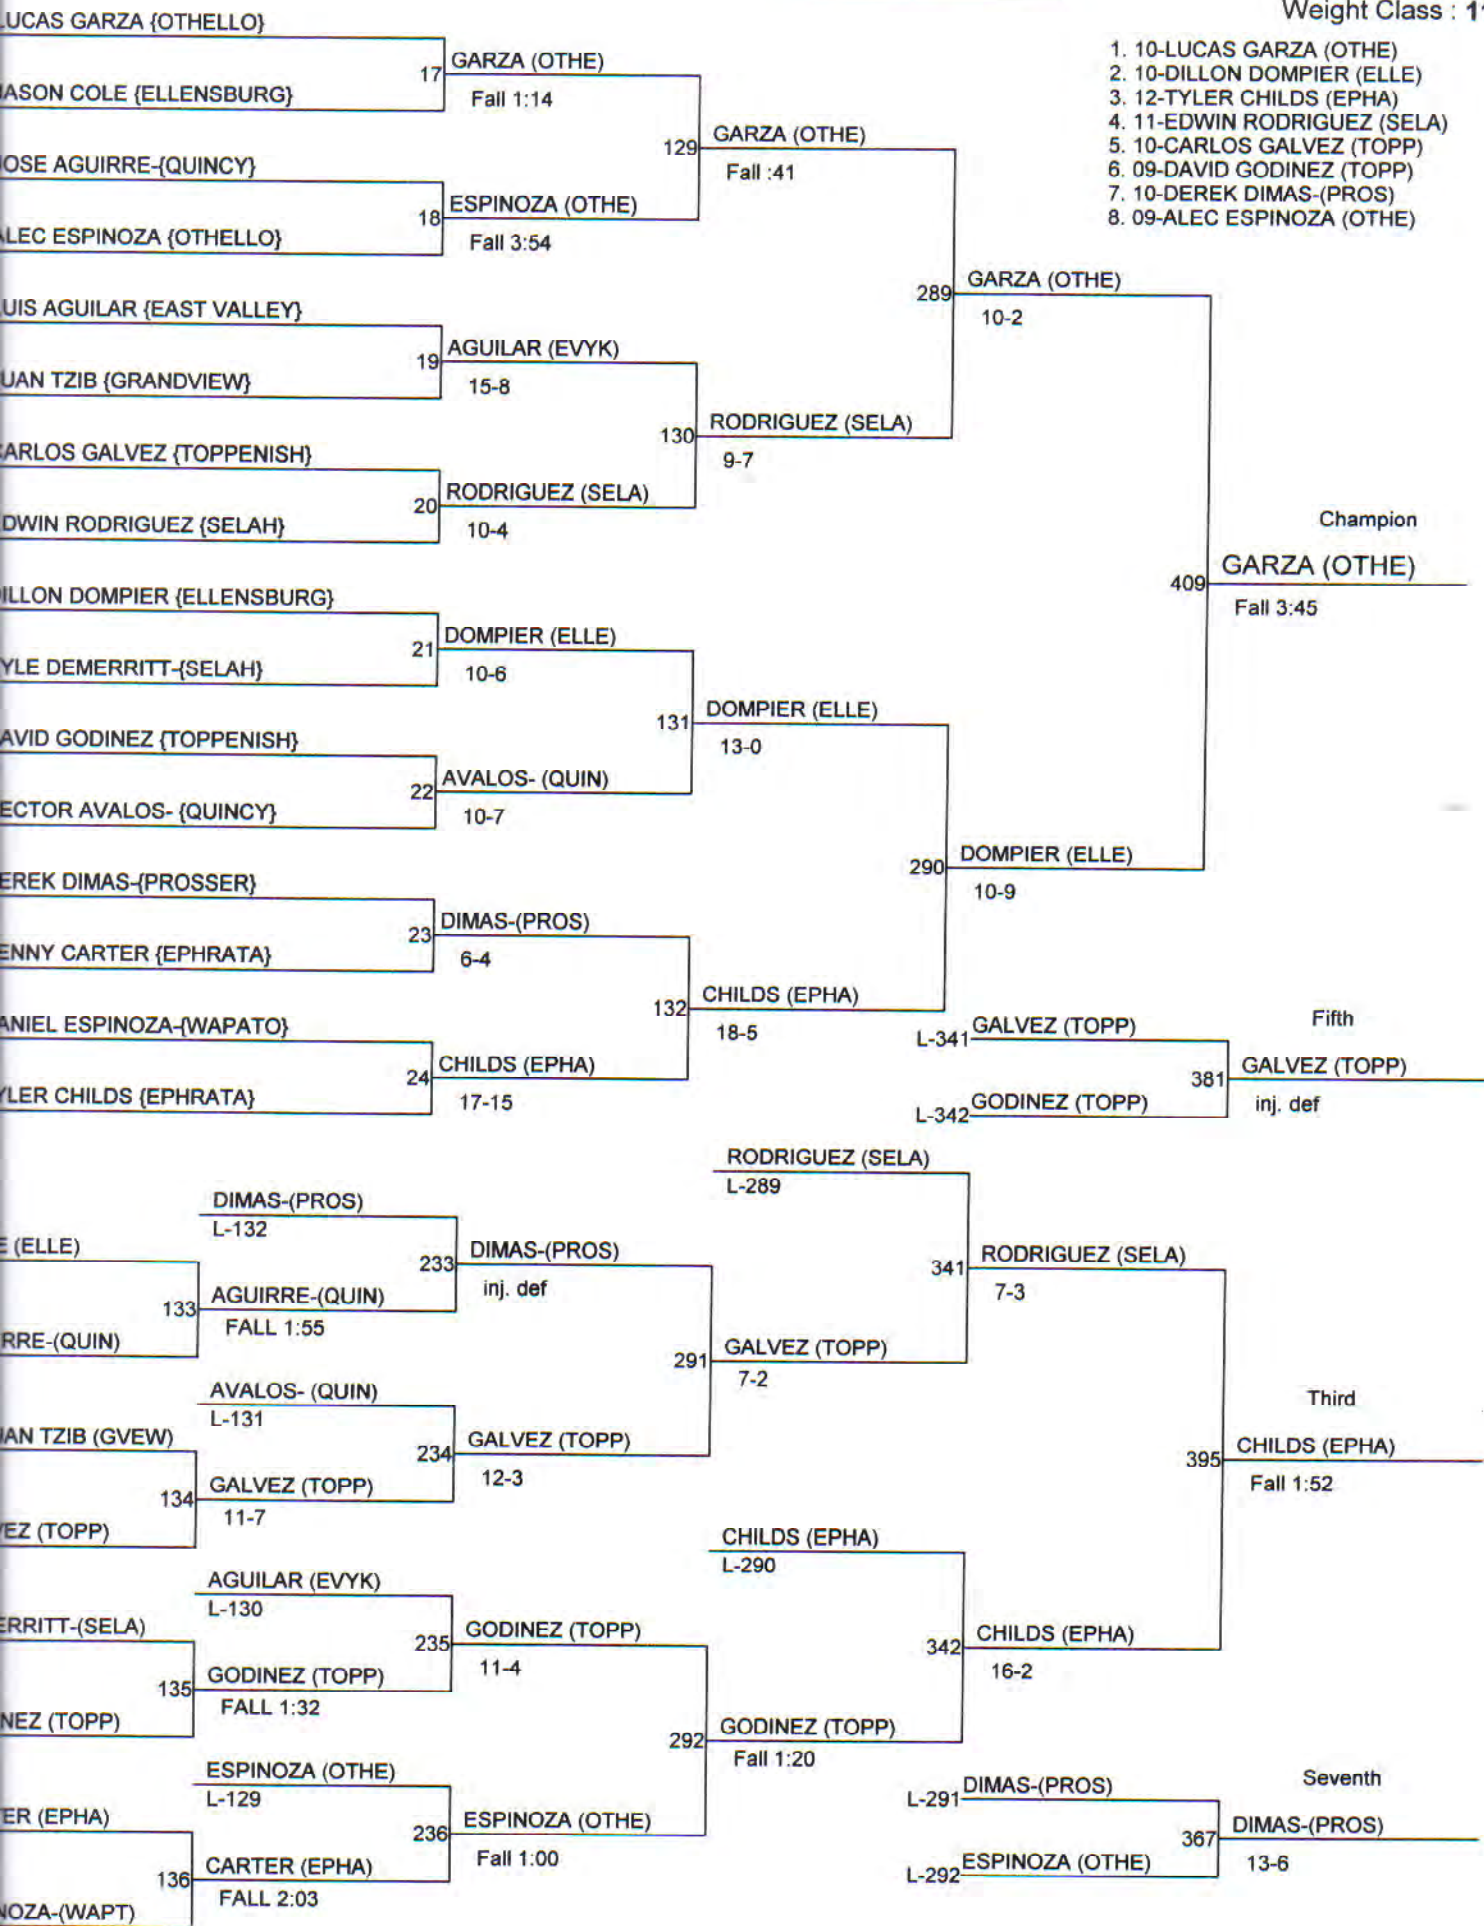

2011 CWAC DISTRICT WRESTLING TOURNAMENT

Weight Class : 103

2011 CWAC DISTRICT WRESTLING TOURNAMENT

Weight Class : 112

2011 CWAC DISTRICT WRESTLING TOURNAMENT

Weight Class : 119

1. 10-LUCAS GARZA (OTHE)
2. 10-DILLON DOMPIER (ELLE)
3. 12-TYLER CHILDS (EPHA)
4. 11-EDWIN RODRIGUEZ (SELA)
5. 10-CARLOS GALVEZ (TOPP)
6. 09-DAVID GODINEZ (TOPP)
7. 10-DEREK DIMAS (PROS)
8. 09-ALEC ESPINOZA (OTHE)

2011 CWAC DISTRICT WRESTLING TOURNAMENT

Weight Class : 130

1. 12-KONNER HOPKINS (EVYK)
2. 12-JULIAN ROMERO (TOPP)
3. 10-KODY ERGESON (SELA)
4. 11-MARCO GONZALEZ (GVEW)
5. 09-DAVID CASTANEDA (GVEW)
6. 12-JESUS VALENCIA (EPHA)
7. 10-ETHAN SMITH (SELA)
8. 12-SETH KULACKOSKI (EPHA)

2011 CWAC DISTRICT WRESTLING TOURNAMENT

Weight Class : 135

2011 CWAC DISTRICT WRESTLING TOURNAMENT

Weight Class : 140

1. 12-ADAN CHAVEZ (TOPP)
2. 12-COLBY COATES (ELLE)
3. 10-ERIC GARZA (OTHE)
4. 11-MARIO PRIETO (GVEW)
5. 12-KC FRAZIER-(WAPT)
6. 11-JOSEPH GONZALES (OTHE)
7. 09-ZECH ROMERO (EVYK)
8. 12-JOHNNY NAVARRO (QUIN)