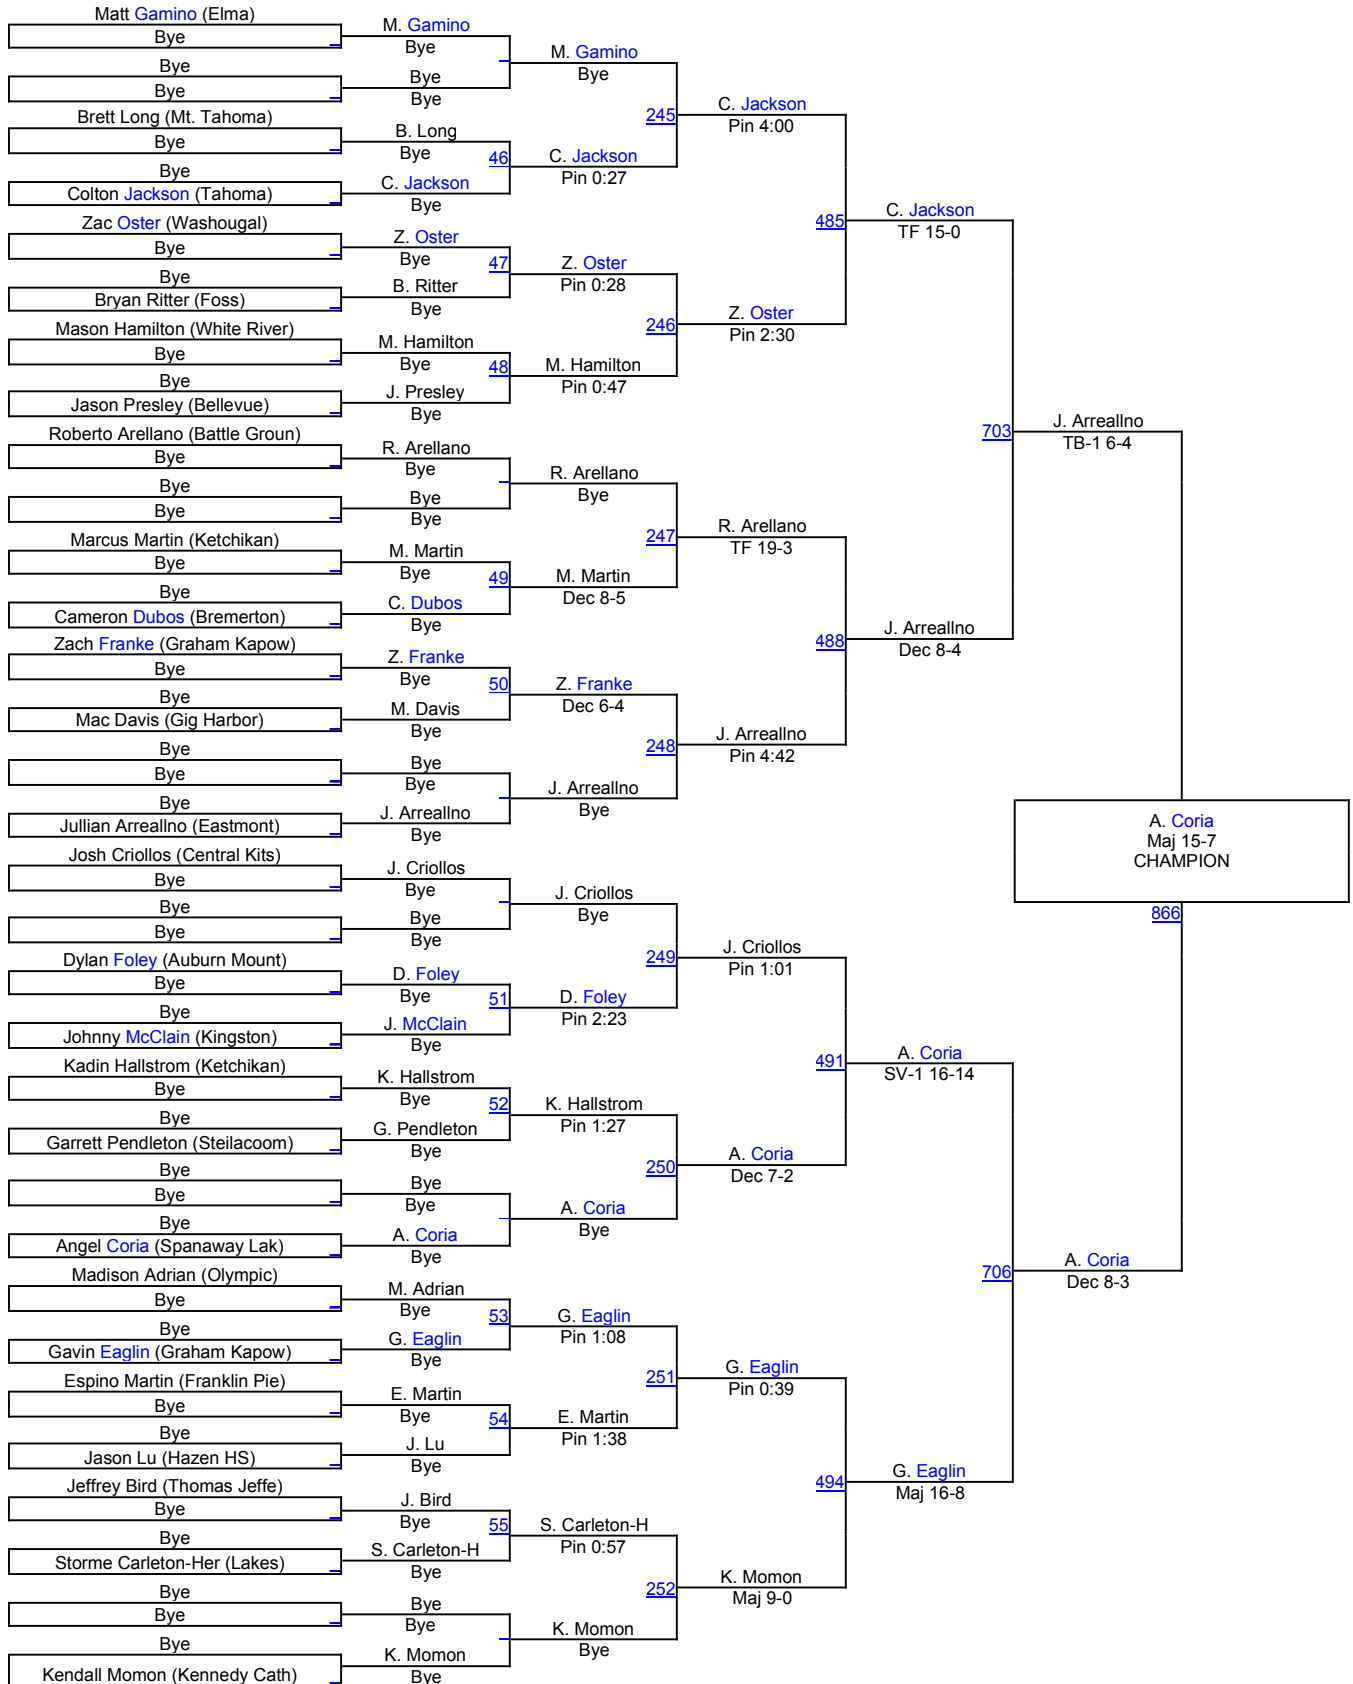

HammerHead Invitational 2012

Male 106

Male 106

HammerHead Invitational 2012

Male 113

Male 113

HammerHead Invitational 2012

Male 120

Male 120

HammerHead Invitational 2012

Male 126

Male 126

HammerHead Invitational 2012

Male 132