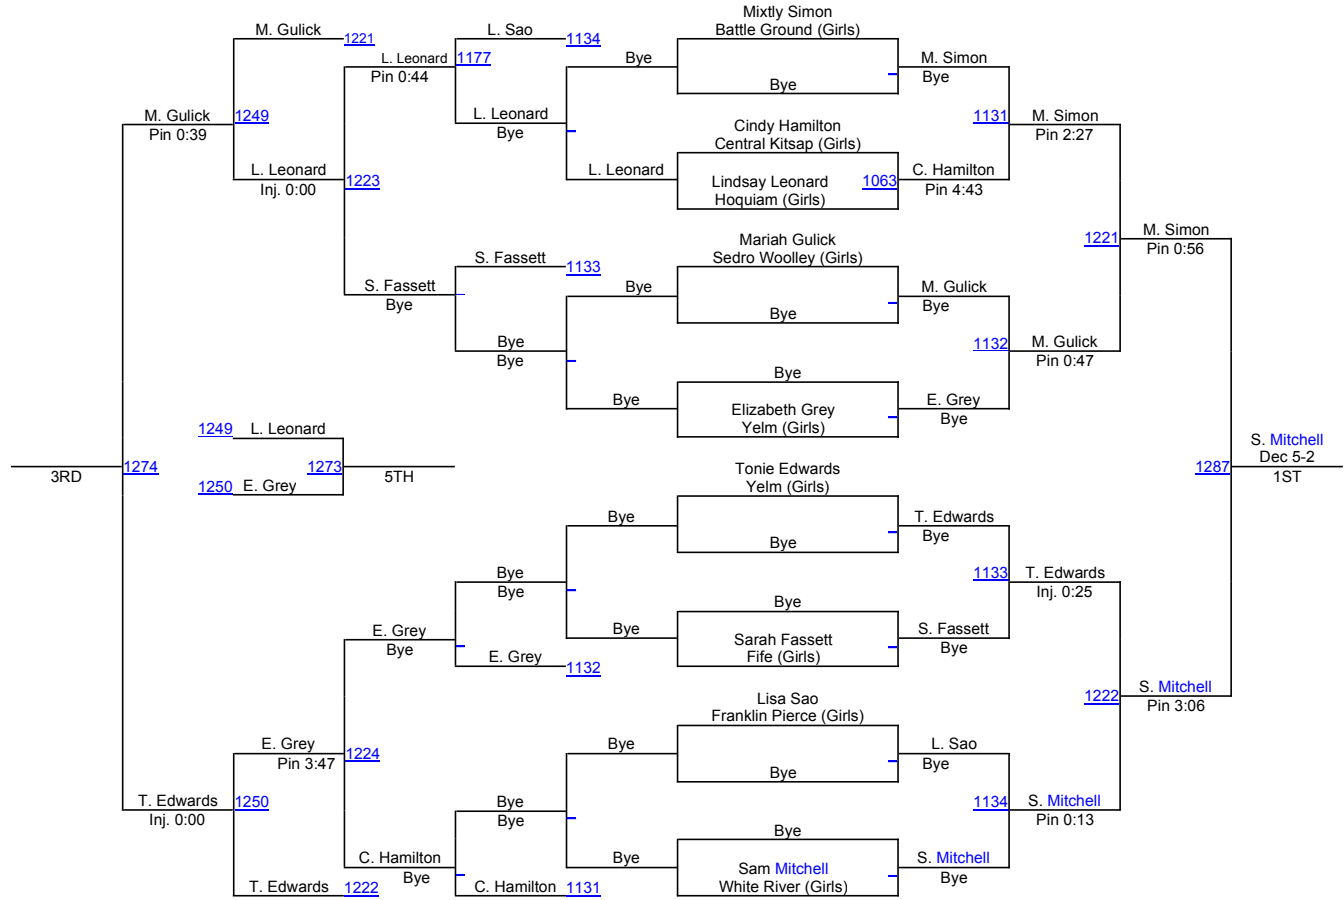

HammerHead Invitational 2012

Female 145

HammerHead Invitational 2012

Female 155

HammerHead Invitational 2012

Female 170

HammerHead Invitational 2012

Female 190