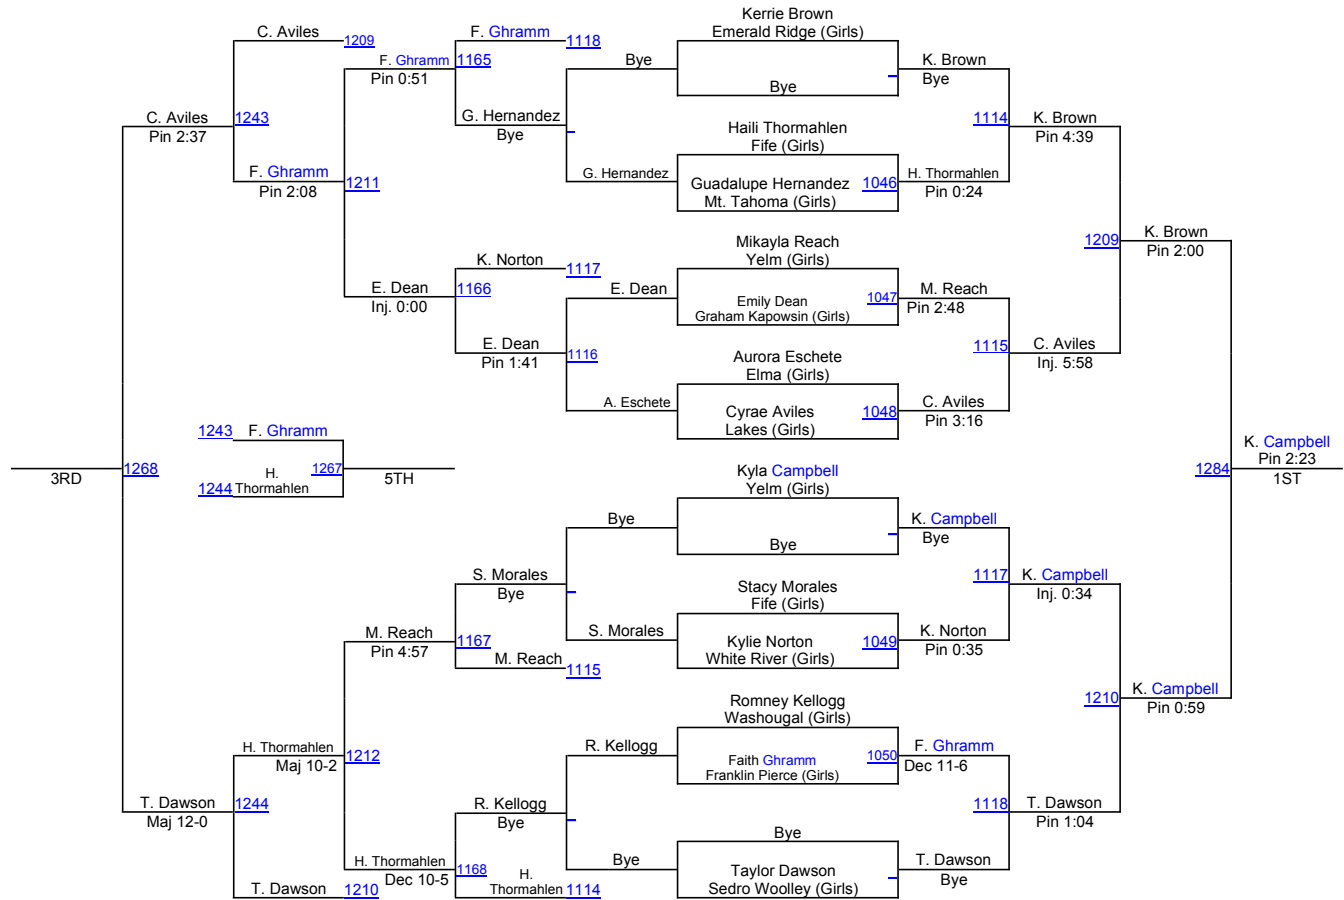

HammerHead Invitational 2012

Female 145