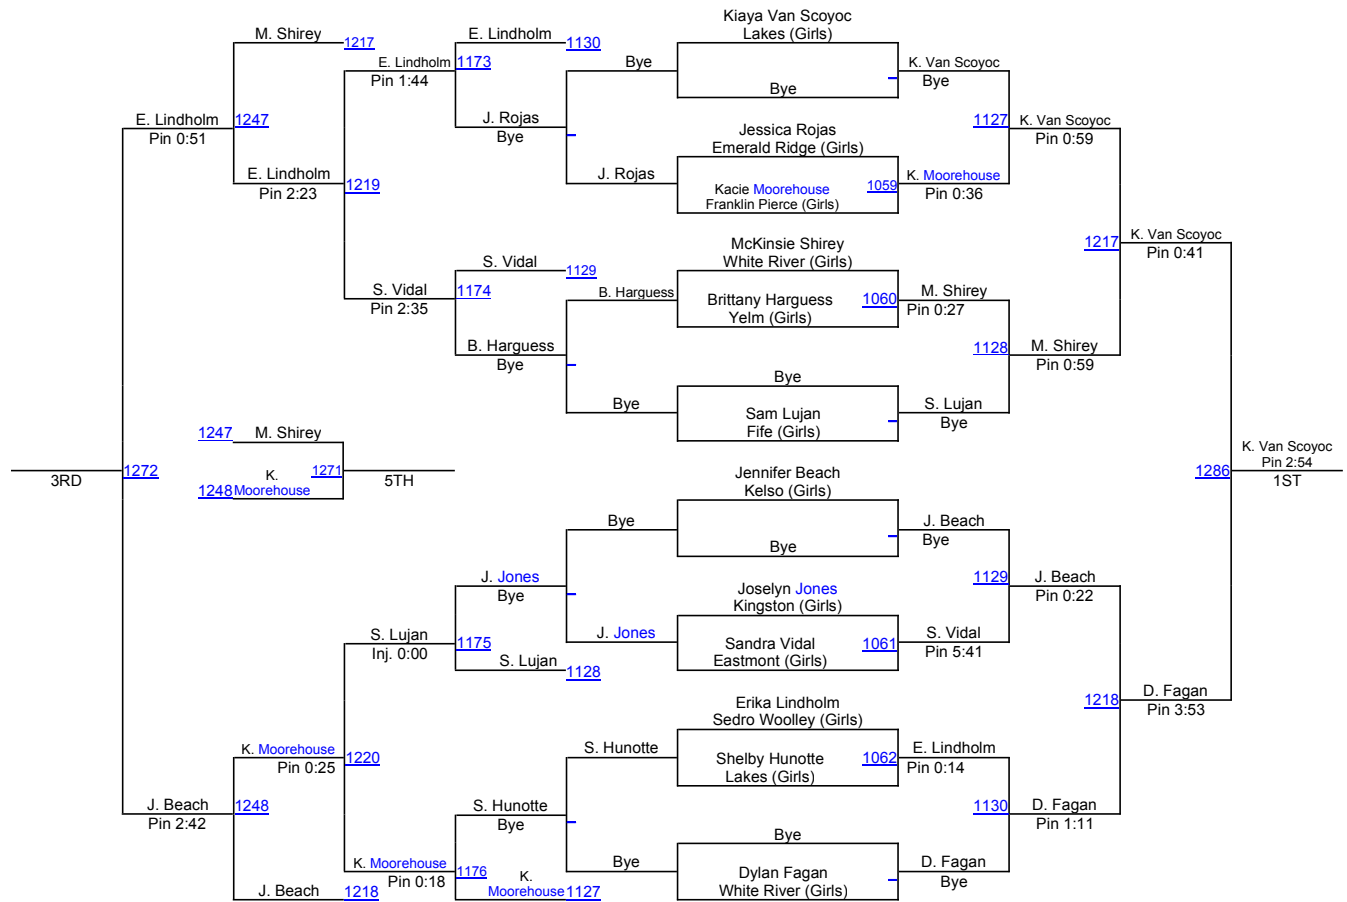

HammerHead Invitational 2012

Female 145

HammerHead Invitational 2012

Female 155

HammerHead Invitational 2012

Female 170

HammerHead Invitational 2012

Female 190