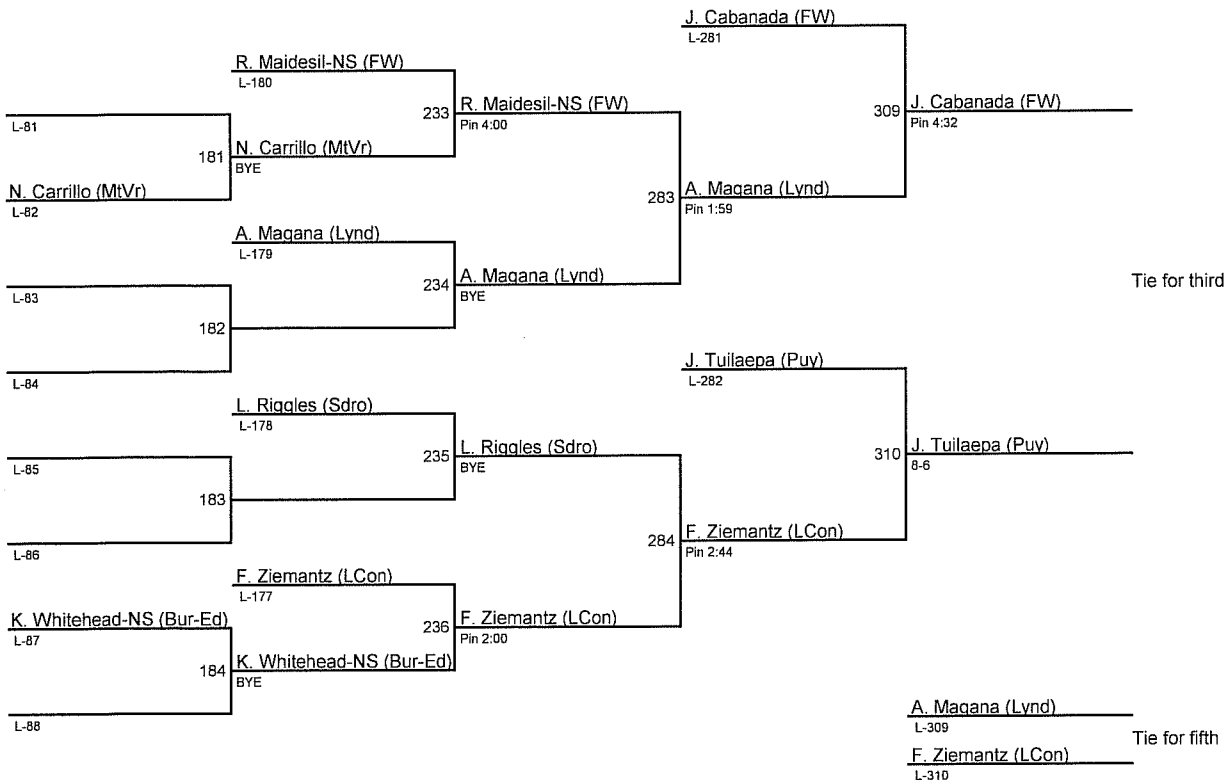

LWP 2012-13 / 190

1. Alysha Schwinden (MtBk)
2. Dellisha Hodges (Bur-Ed)
3. Jessica Cabanada (FW)
3. Jasmine Tuilaepa (Puy)
5. Alexis Magana (Lynd)
5. Frances Ziemantz (LCon)