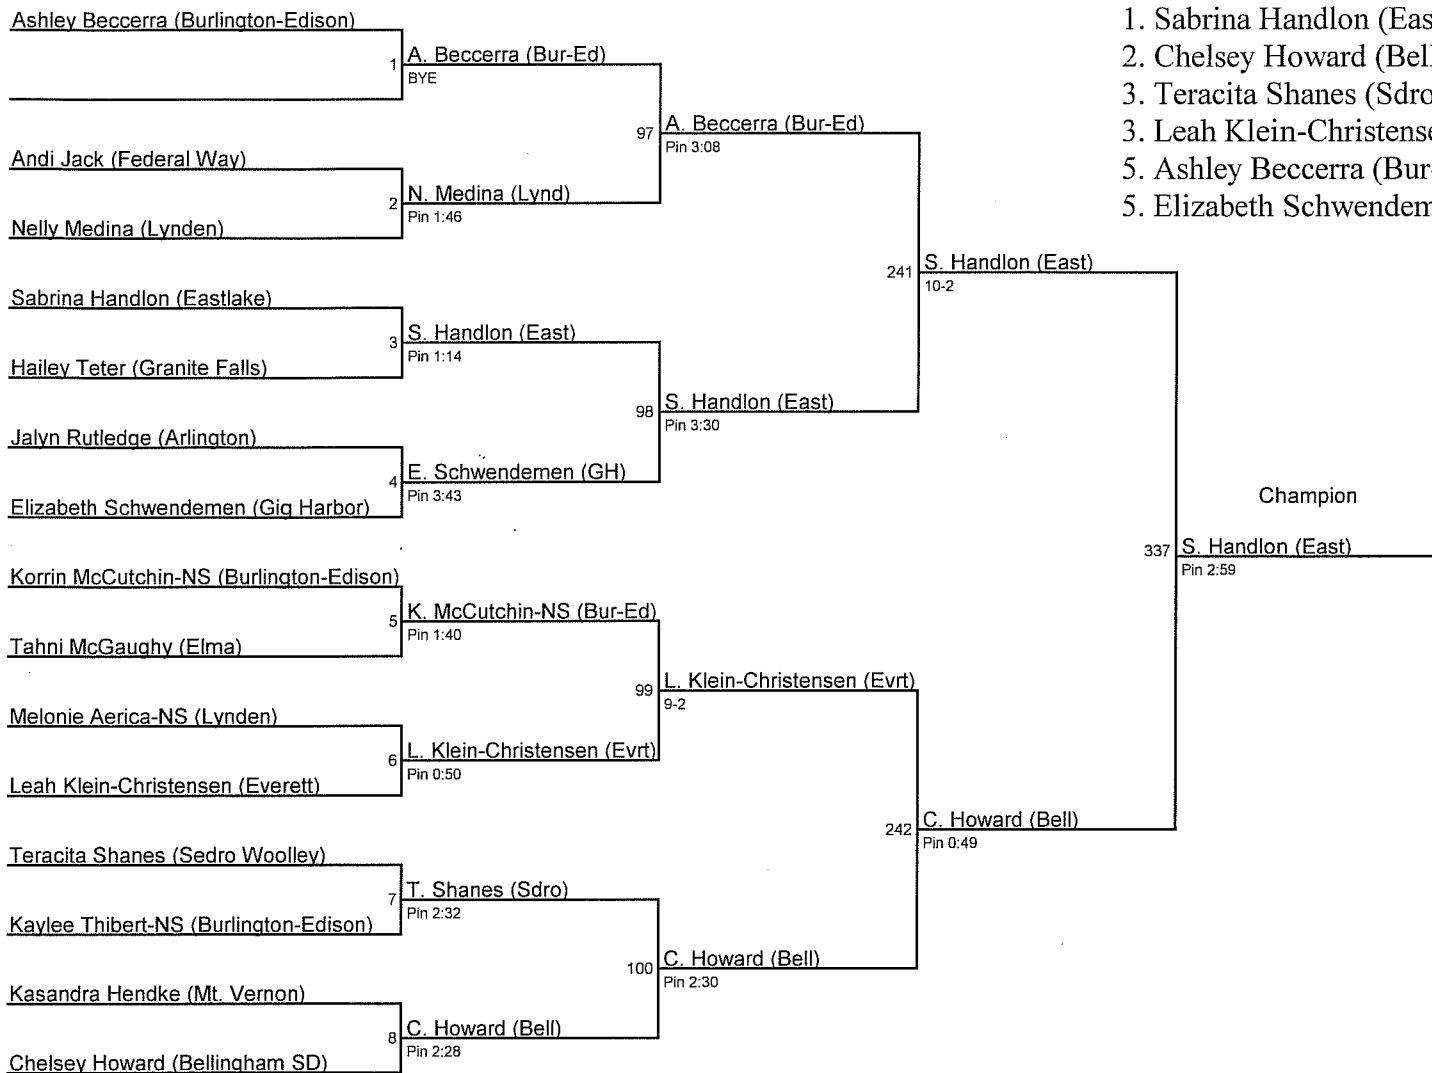

Team scores for LWP 2012-13

Team name	Score	Plcrs	Wins	Losses	P	Fall	T	Fall	M	Decs
Mt. Baker.....	204.0	11	35	12	29	0			0	
Sedro Woolley.....	121.5	6	21	13	16	1			2	
Federal Way.....	114.0	5	20	19	13	0			1	
Burlington-Edison.....	91.5	5	16	17	10	1			1	
Stanwood.....	82.0	5	16	11	11	0			0	
Puyallup.....	73.0	3	11	1	8	0			0	
Mt. Vernon.....	60.0	3	10	10	7	0			0	
Enumclaw.....	57.0	2	8	2	6	0			0	
Lynden.....	56.0	3	13	18	10	0			0	
Lakewood.....	52.0	3	10	8	6	0			1	
Elma.....	49.0	3	11	12	8	0			1	
Gig Harbor.....	38.0	2	7	2	4	0			0	
LaConner.....	38.0	2	6	3	6	0			0	
Cascade.....	31.0	1	7	7	7	0			0	
Rochester.....	31.0	1	8	9	5	0			0	
Eastlake.....	29.0	1	4	0	3	0			1	
Bellingham SD.....	27.0	1	4	5	4	0			0	
Granite Falls.....	26.0	1	5	3	3	0			0	
Mariner.....	26.0	1	5	5	3	0			0	
South Kitsap.....	26.0	1	4	0	2	0			0	
Blaine.....	24.0	1	3	1	3	0			0	
Concrete.....	23.0	1	4	3	3	0			0	
Everett.....	20.0	1	4	3	2	0			0	
Liberty.....	18.0	1	3	1	0	0			0	
Redmond.....	18.0	1	5	6	4	0			1	
Evergreen-Tyee.....	17.0	1	4	6	3	0			0	
Darrington.....	16.5	1	3	1	1	1			0	
Mountlake Terrace.....	14.0	1	3	4	3	0			0	
Lakeside.....	10.0	0	3	4	2	0			0	
Arlington.....	7.0	1	1	10	1	0			0	
Rainier.....	7.0	0	2	4	2	0			0	
Chief Sealth.....	6.0	0	2	4	1	0			0	
Olympia.....	5.0	0	2	2	1	0			0	
Nathan Hale.....	4.0	0	1	2	1	0			0	
Inglemoor.....	0.0	0	0	4	0	0			0	
Jackson.....	0.0	0	0	2	0	0			0	
Marysville-Getchell.....	0.0	0	0	2	0	0			0	

LWP 2012-13 / 100

1. Sabrina Handlon (East)
2. Chelsey Howard (Bell)
3. Teracita Shanes (Sdro)
3. Leah Klein-Christensen (Evert)
5. Ashley Beccerra (Bur-Ed)
5. Elizabeth Schwendememen (GH)

LWP 2012-13 / 106