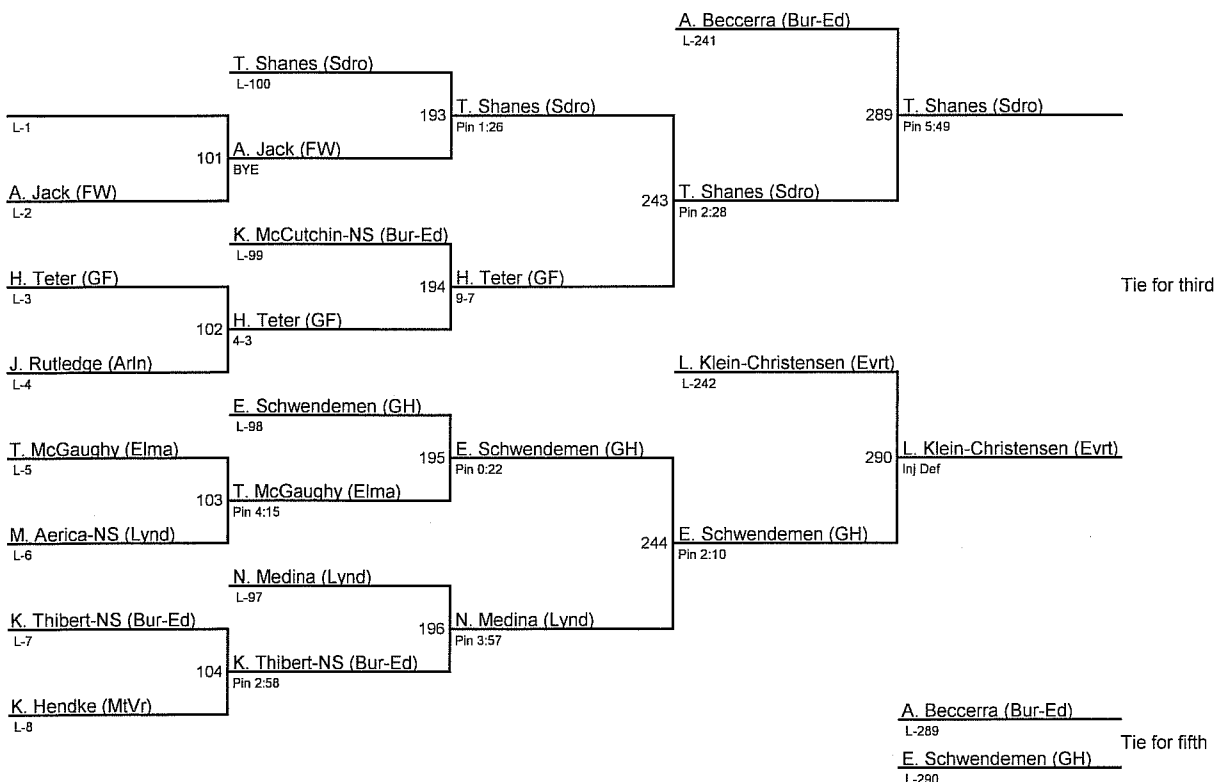

Team scores for LWP 2012-13

Team name	Score	Plcrs	Wins	Losses	P	Fall	T	Fall	M	Decs
Mt. Baker.....	204.0	11	35	12	29	0			0	
Sedro Woolley.....	121.5	6	21	13	16	1			2	
Federal Way.....	114.0	5	20	19	13	0			1	
Burlington-Edison.....	91.5	5	16	17	10	1			1	
Stanwood.....	82.0	5	16	11	11	0			0	
Puyallup.....	73.0	3	11	1	8	0			0	
Mt. Vernon.....	60.0	3	10	10	7	0			0	
Enumclaw.....	57.0	2	8	2	6	0			0	
Lynden.....	56.0	3	13	18	10	0			0	
Lakewood.....	52.0	3	10	8	6	0			1	
Elma.....	49.0	3	11	12	8	0			1	
Gig Harbor.....	38.0	2	7	2	4	0			0	
LaConner.....	38.0	2	6	3	6	0			0	
Cascade.....	31.0	1	7	7	7	0			0	
Rochester.....	31.0	1	8	9	5	0			0	
Eastlake.....	29.0	1	4	0	3	0			1	
Bellingham SD.....	27.0	1	4	5	4	0			0	
Granite Falls.....	26.0	1	5	3	3	0			0	
Mariner.....	26.0	1	5	5	3	0			0	
South Kitsap.....	26.0	1	4	0	2	0			0	
Blaine.....	24.0	1	3	1	3	0			0	
Concrete.....	23.0	1	4	3	3	0			0	
Everett.....	20.0	1	4	3	2	0			0	
Liberty.....	18.0	1	3	1	0	0			0	
Redmond.....	18.0	1	5	6	4	0			1	
Evergreen-Tyee.....	17.0	1	4	6	3	0			0	
Darrington.....	16.5	1	3	1	1	1			0	
Mountlake Terrace.....	14.0	1	3	4	3	0			0	
Lakeside.....	10.0	0	3	4	2	0			0	
Arlington.....	7.0	1	1	10	1	0			0	
Rainier.....	7.0	0	2	4	2	0			0	
Chief Sealth.....	6.0	0	2	4	1	0			0	
Olympia.....	5.0	0	2	2	1	0			0	
Nathan Hale.....	4.0	0	1	2	1	0			0	
Inglemoor.....	0.0	0	0	4	0	0			0	
Jackson.....	0.0	0	0	2	0	0			0	
Marysville-Getchell.....	0.0	0	0	2	0	0			0	

LWP 2012-13 / 100

1. Sabrina Handlon (East)
2. Chelsey Howard (Bell)
3. Teracita Shanes (Sdro)
3. Leah Klein-Christensen (Evert)
5. Ashley Beccerra (Bur-Ed)
5. Elizabeth Schwendememen (GH)

LWP 2012-13 / 106