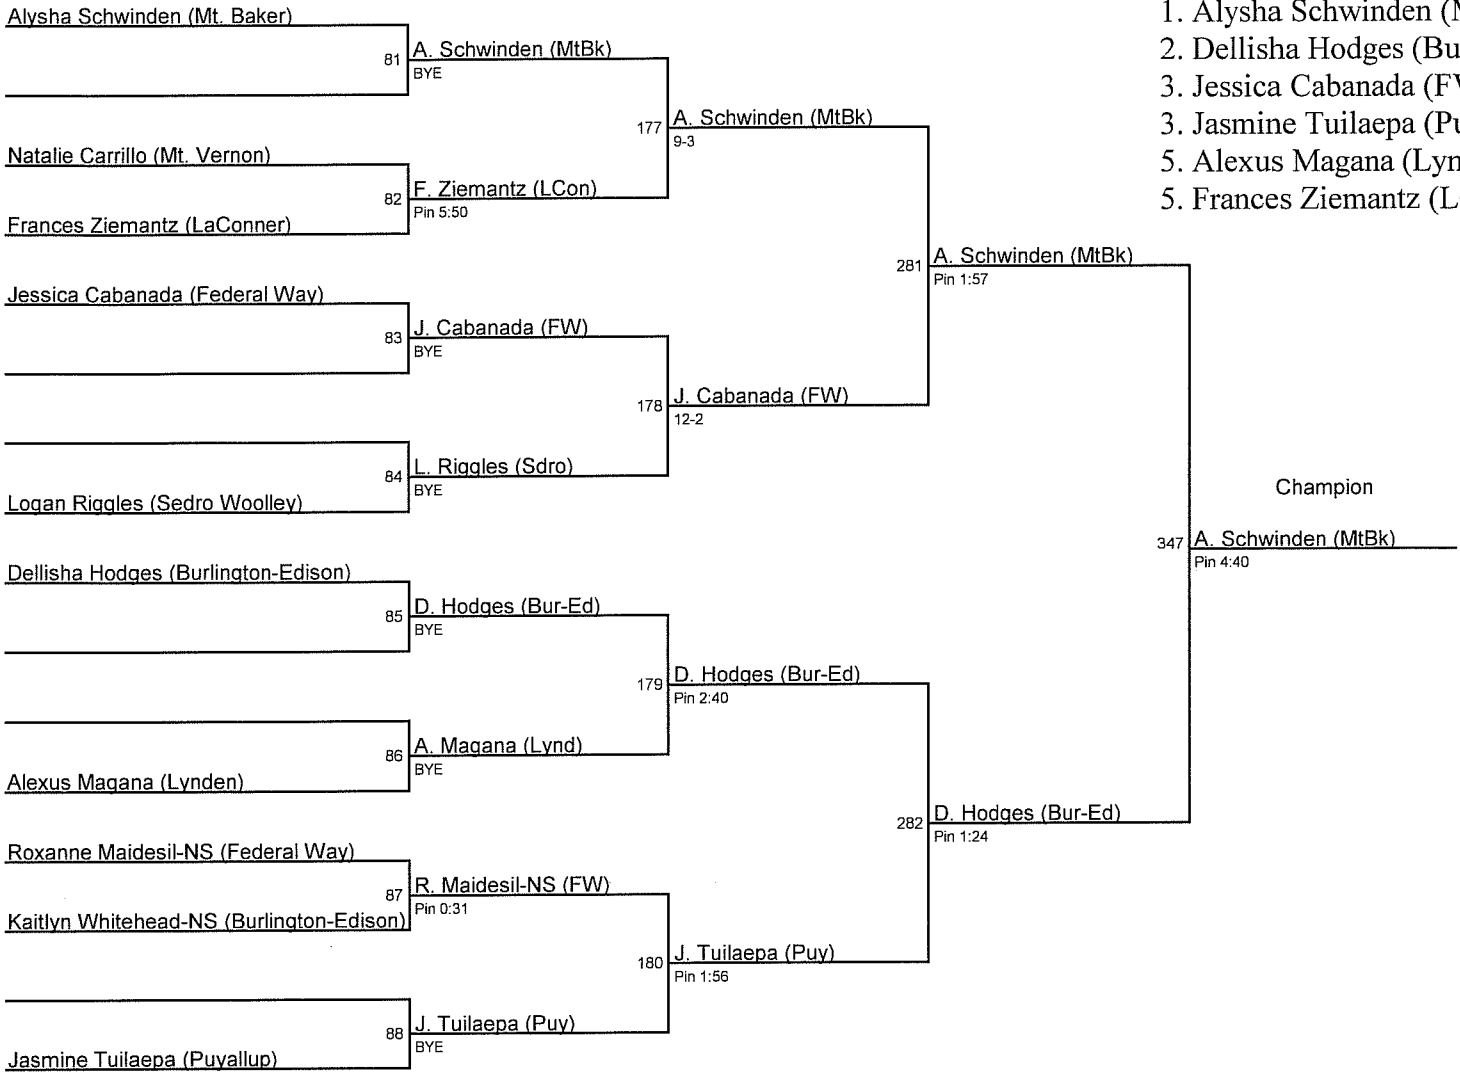

LWP 2012-13 / 190

1. Alysha Schwinden (MtBk)
2. Dellisha Hodges (Bur-Ed)
3. Jessica Cabanada (FW)
3. Jasmine Tuilaepa (Puy)
5. Alexis Magana (Lynd)
5. Frances Ziemantz (LCon)