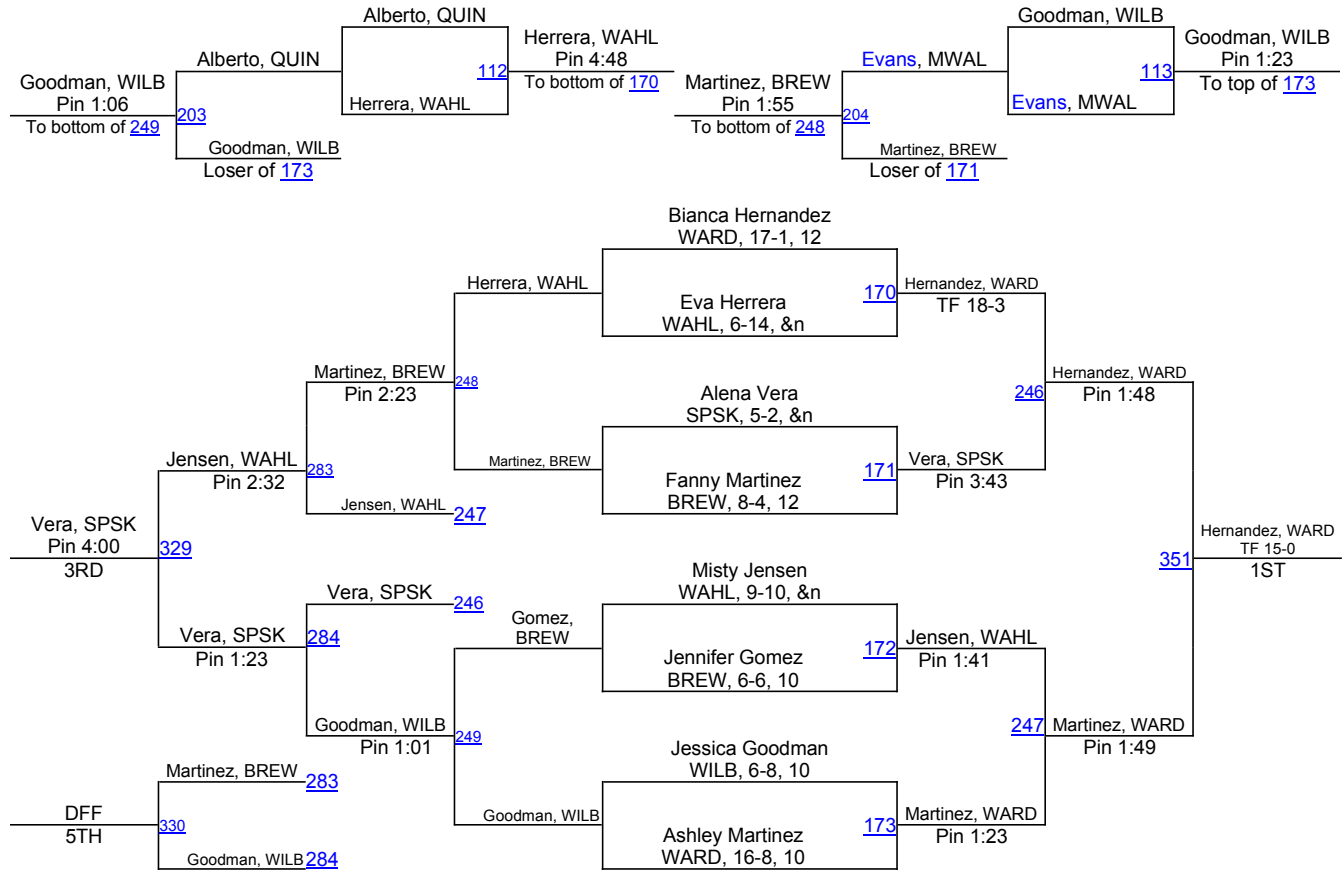

GNL District & Girls Sub-Region 9 2013

145 Girls