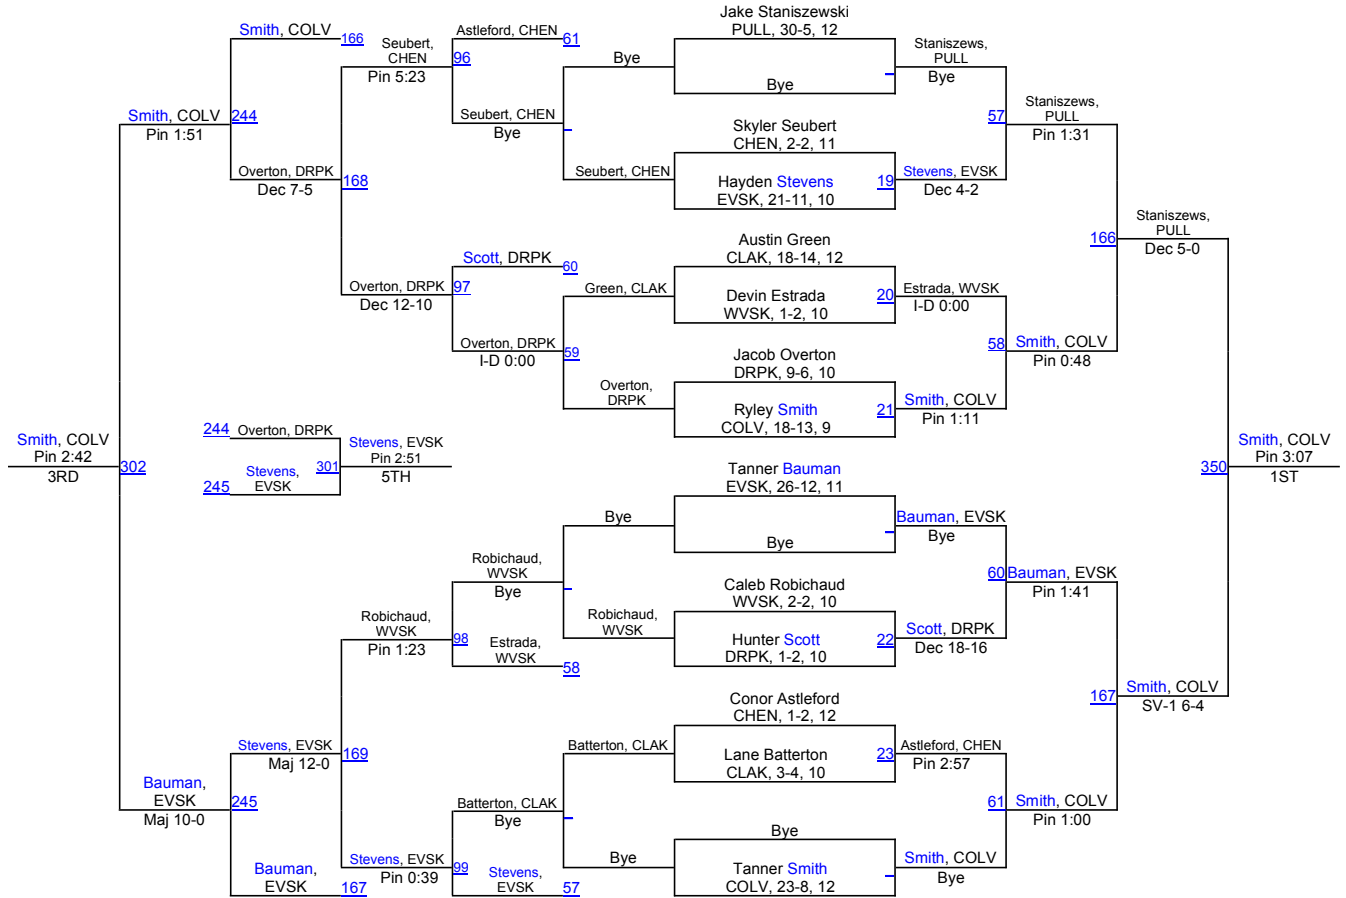

GNL District & Girls Sub-Region 9 2013

152