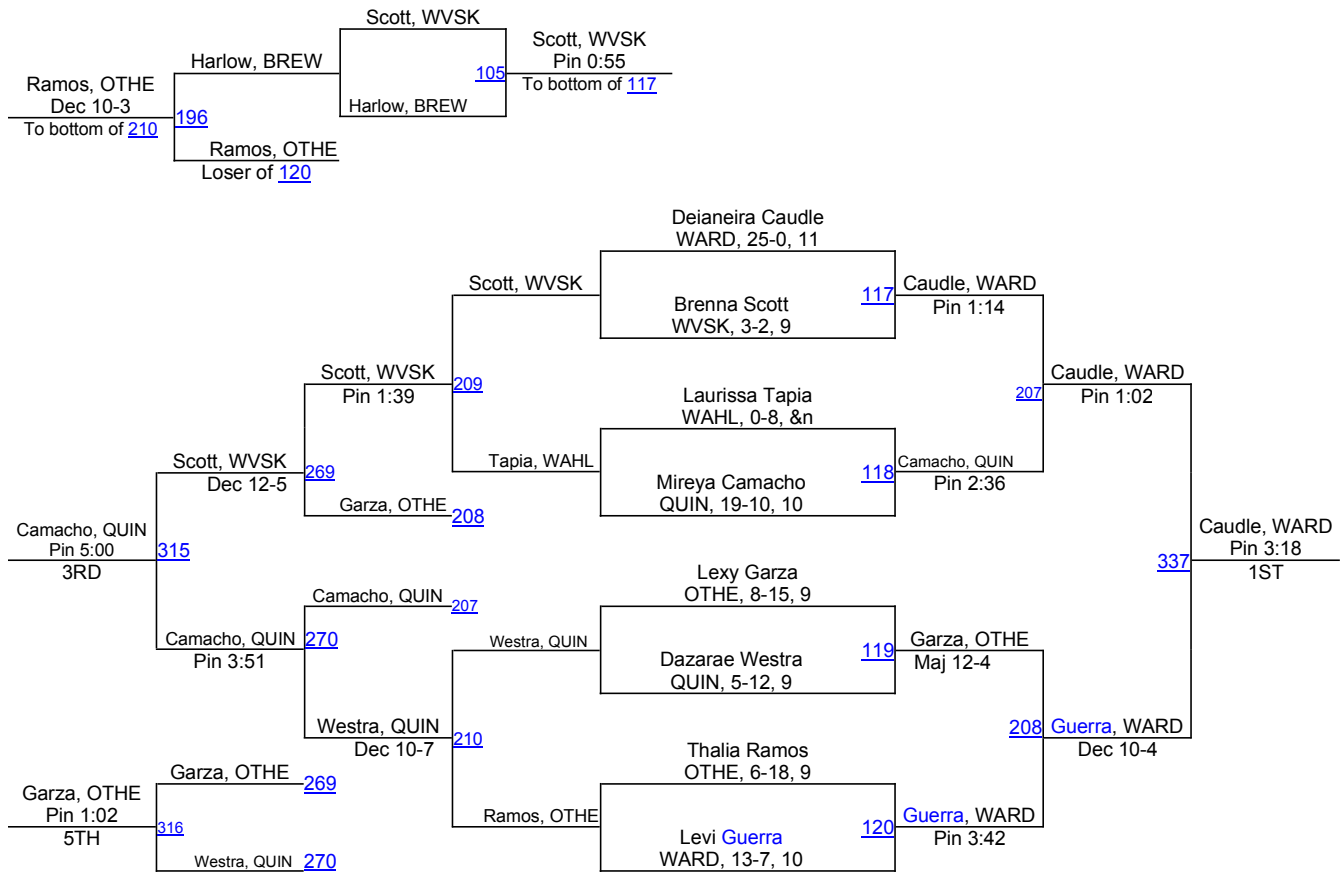

# GNL District & Girls Sub-Region 9 2013

**100 Girls**