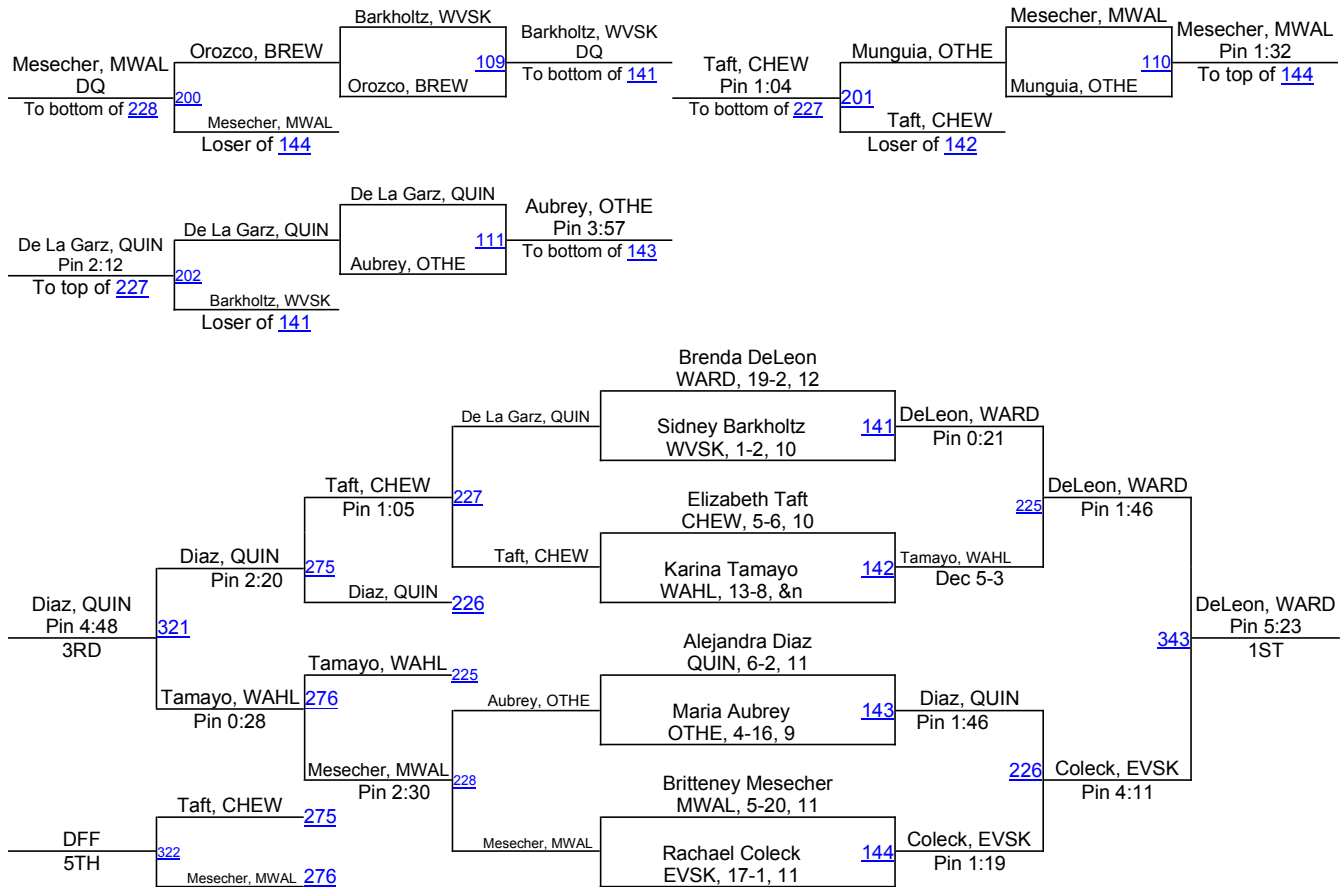

GNL District & Girls Sub-Region 9 2013

118 Girls