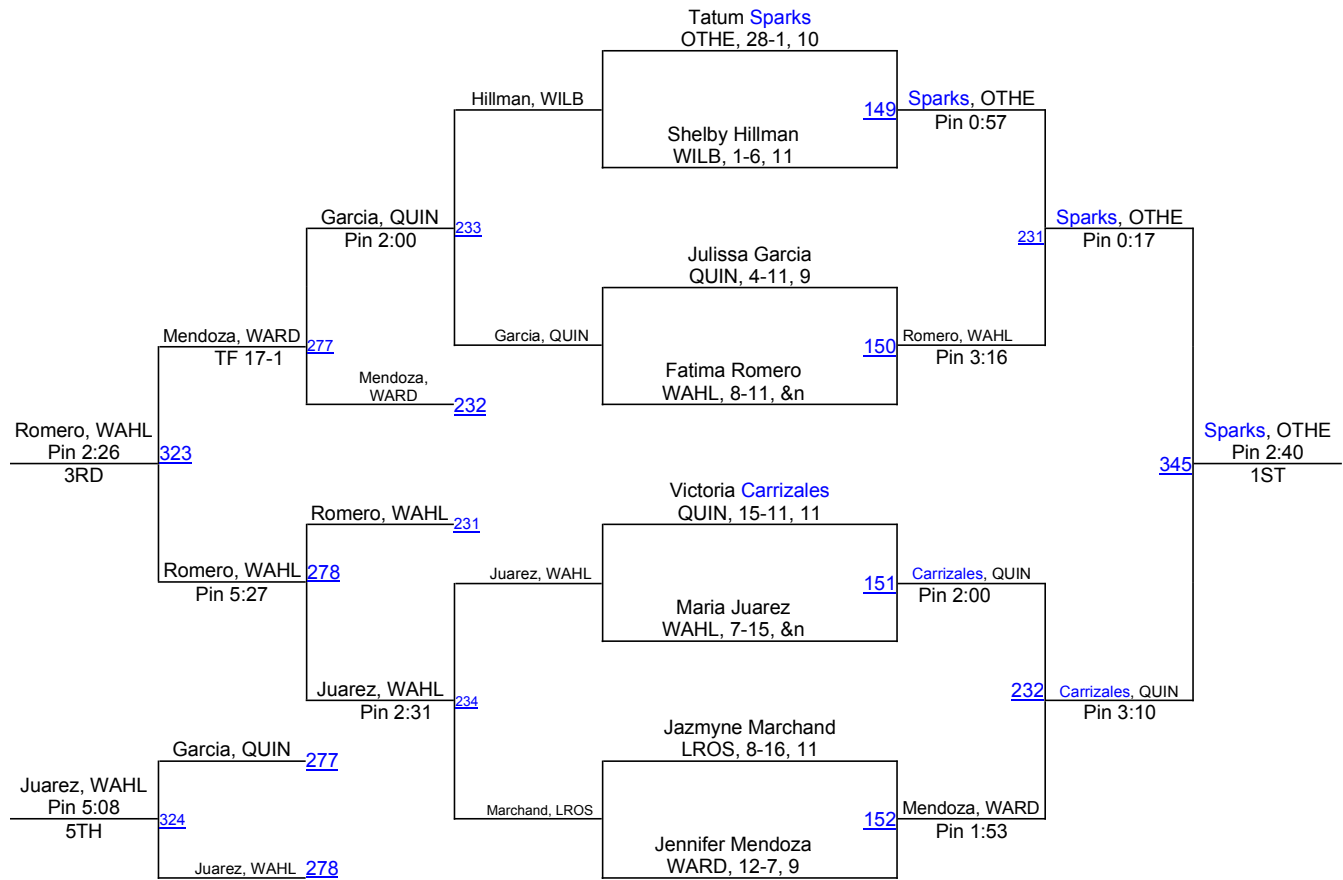

GNL District & Girls Sub-Region 9 2013

124 Girls