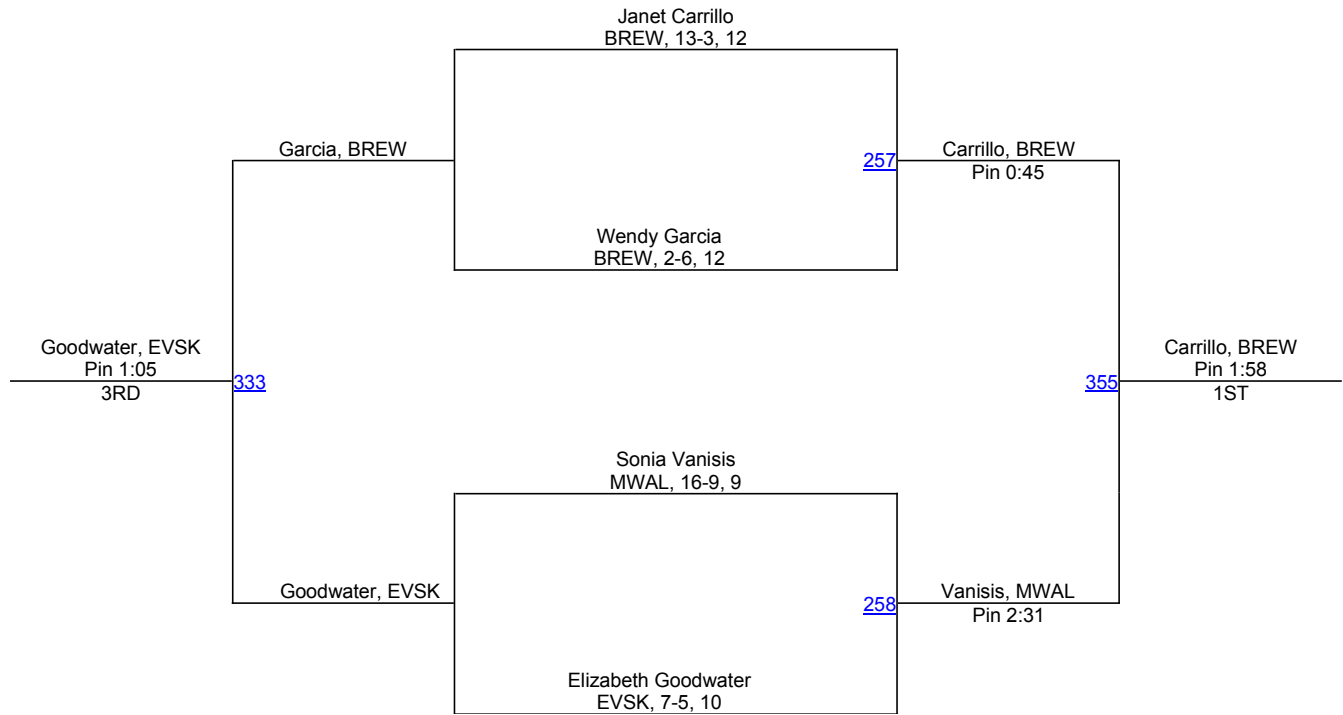

GNL District & Girls Sub-Region 9 2013

170 Girls