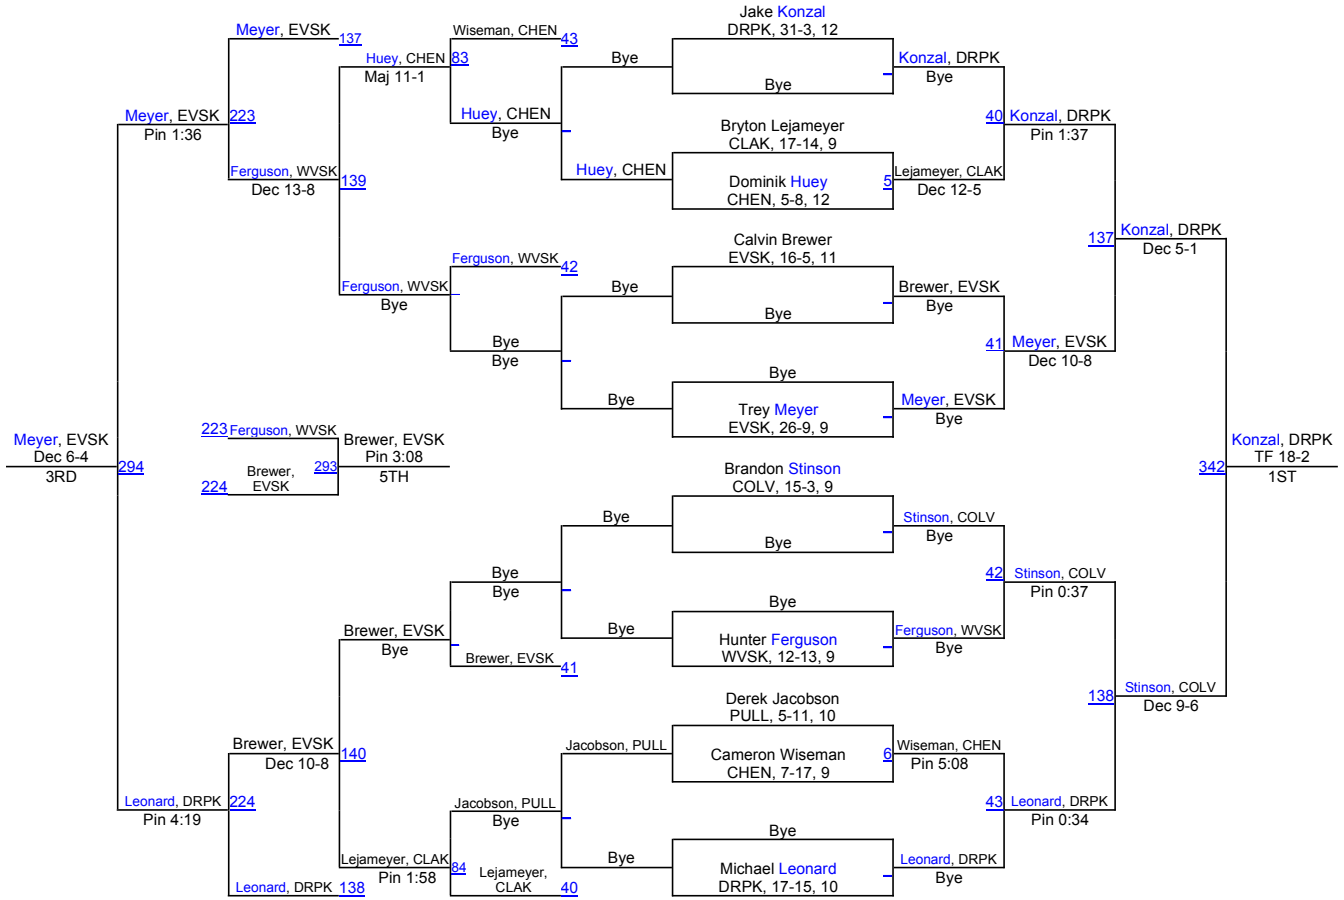

GNL District & Girls Sub-Region 9 2013

126