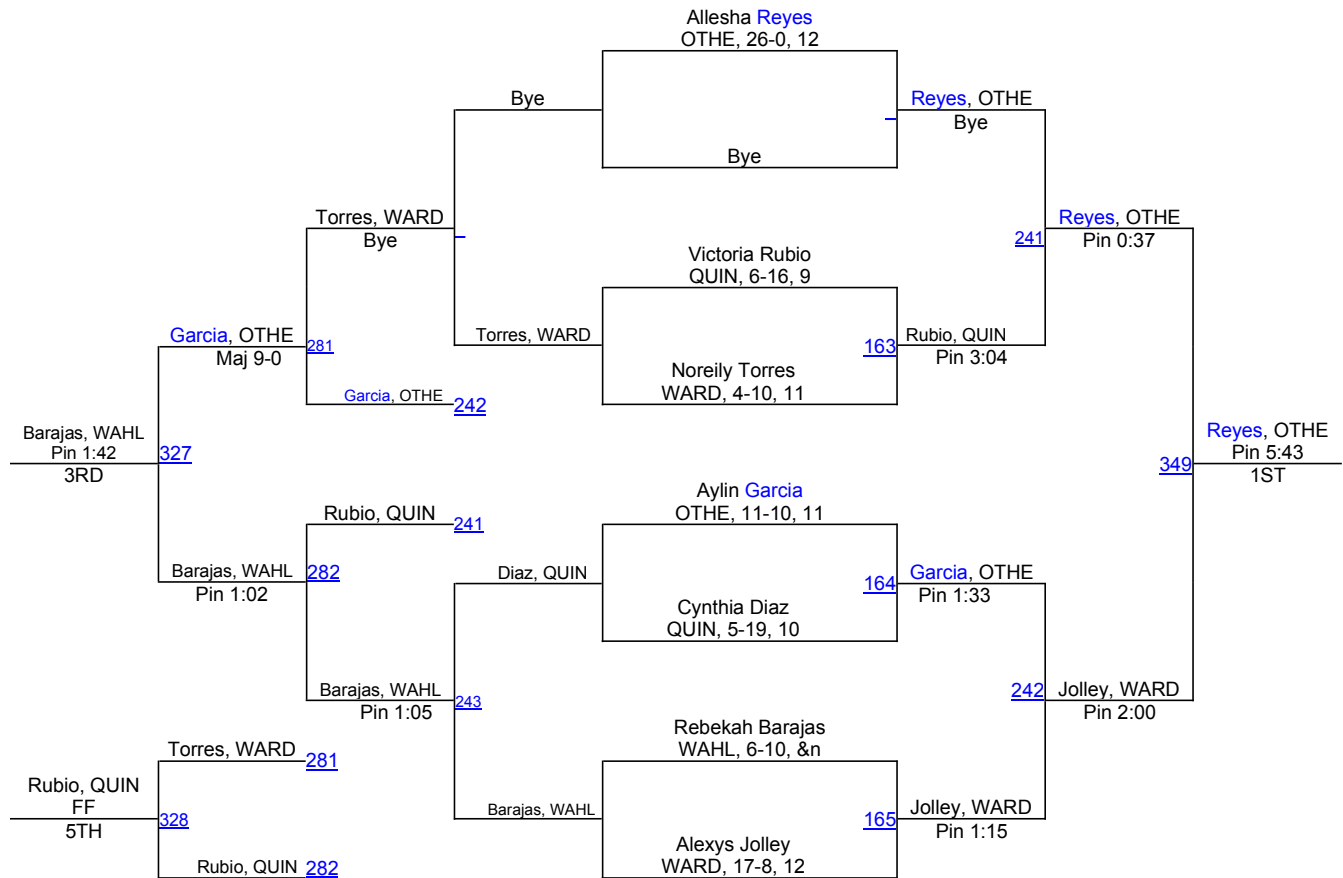

GNL District & Girls Sub-Region 9 2013

137 Girls