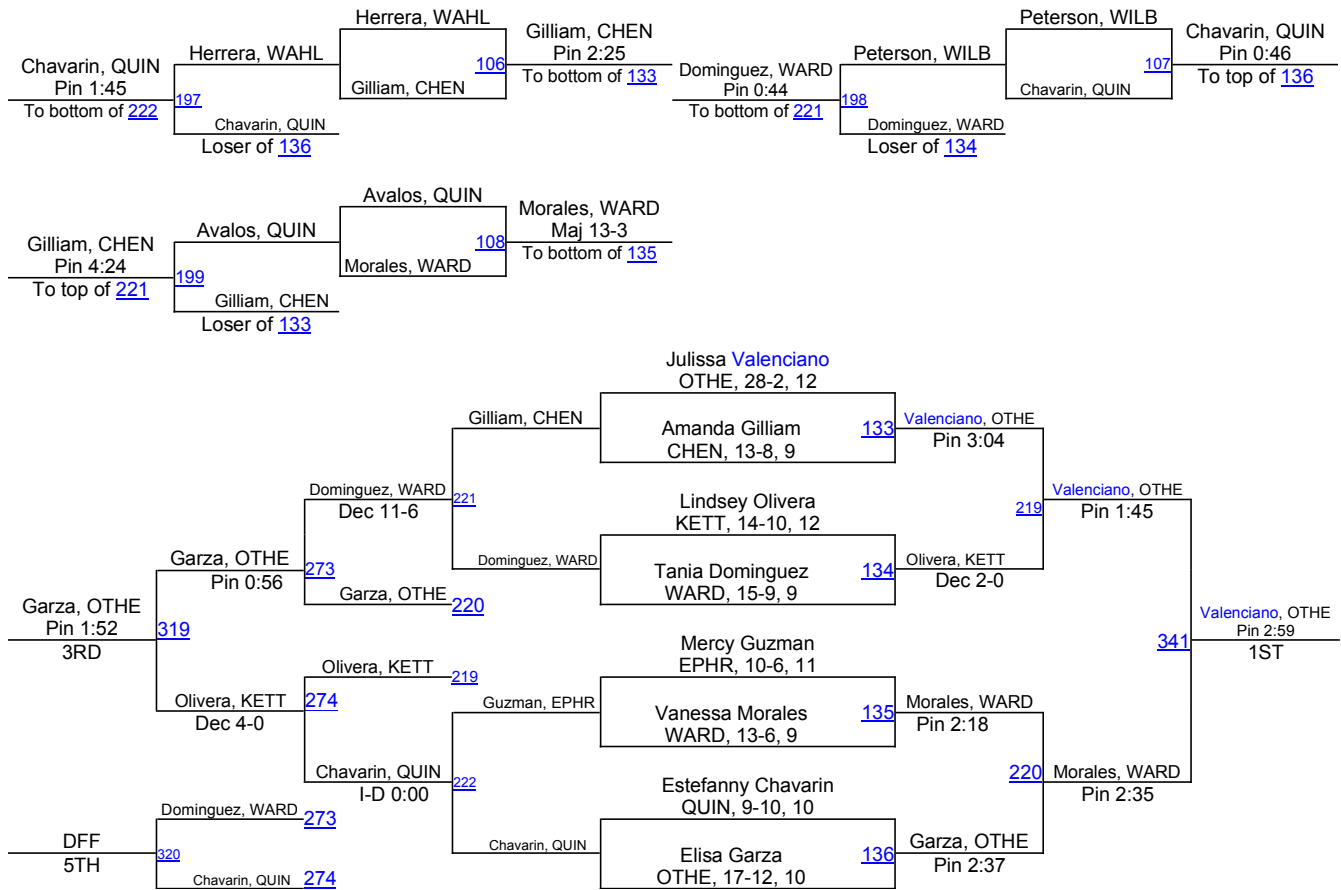

GNL District & Girls Sub-Region 9 2013

112 Girls