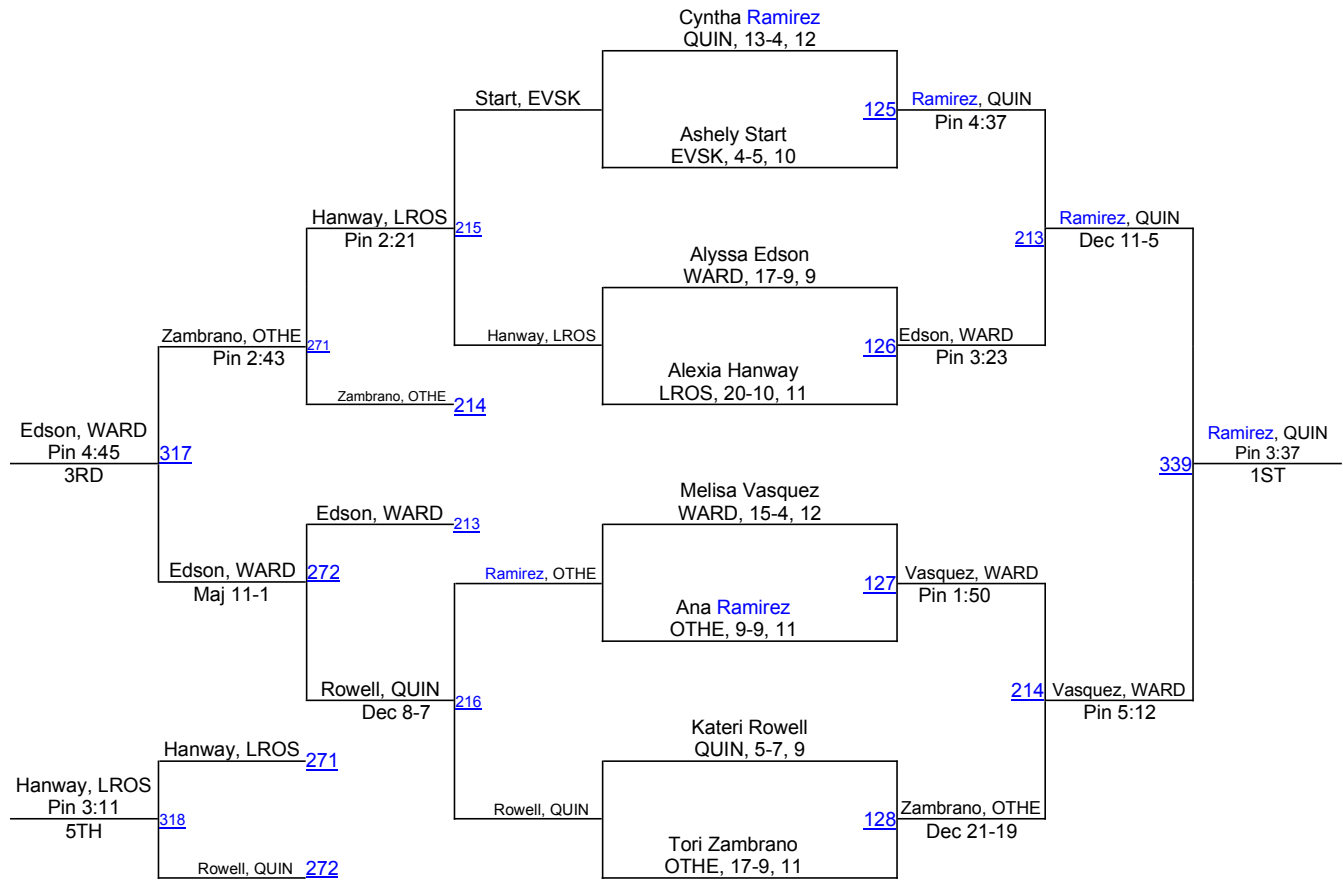

GNL District & Girls Sub-Region 9 2013

106 Girls