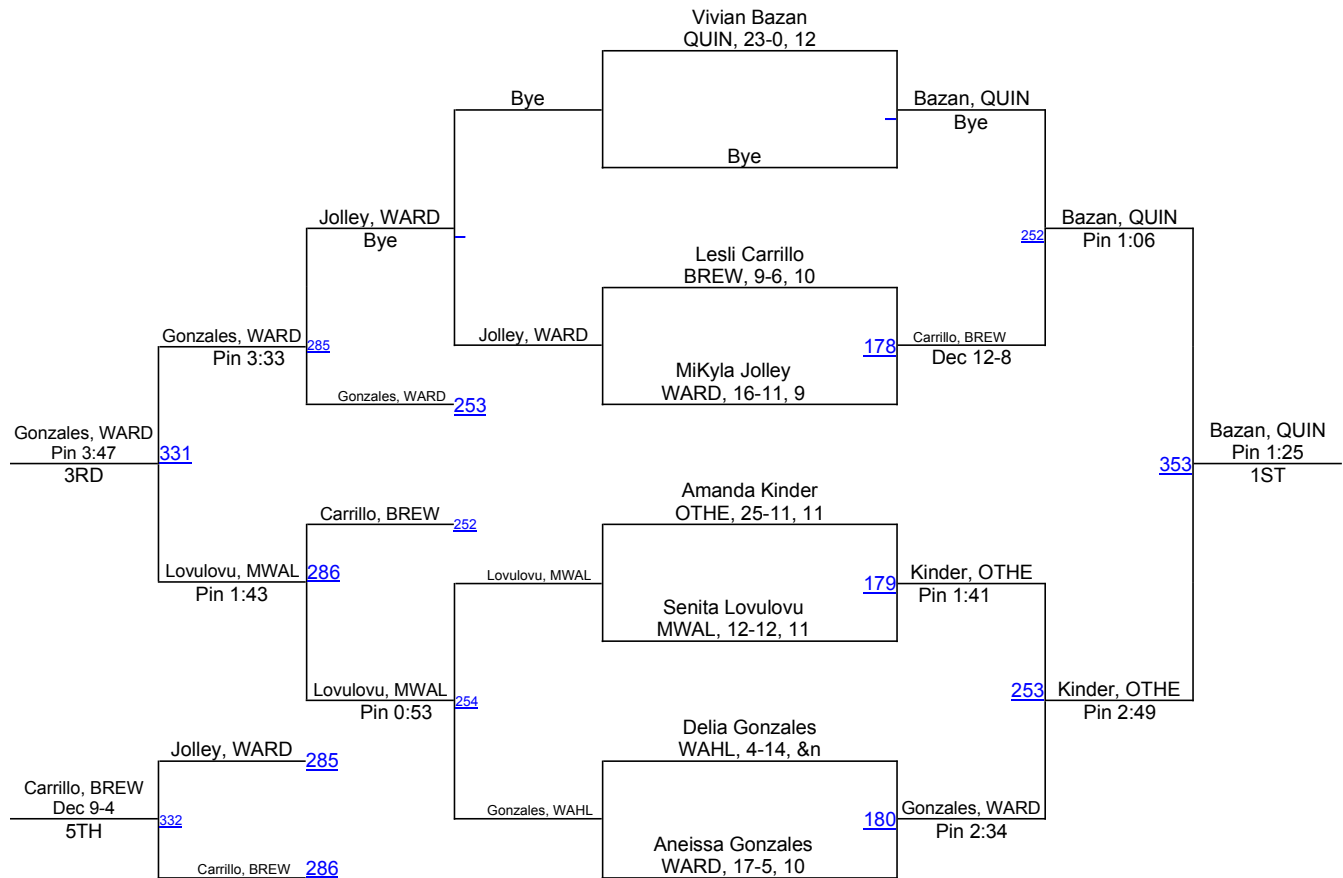

GNL District & Girls Sub-Region 9 2013

155 Girls