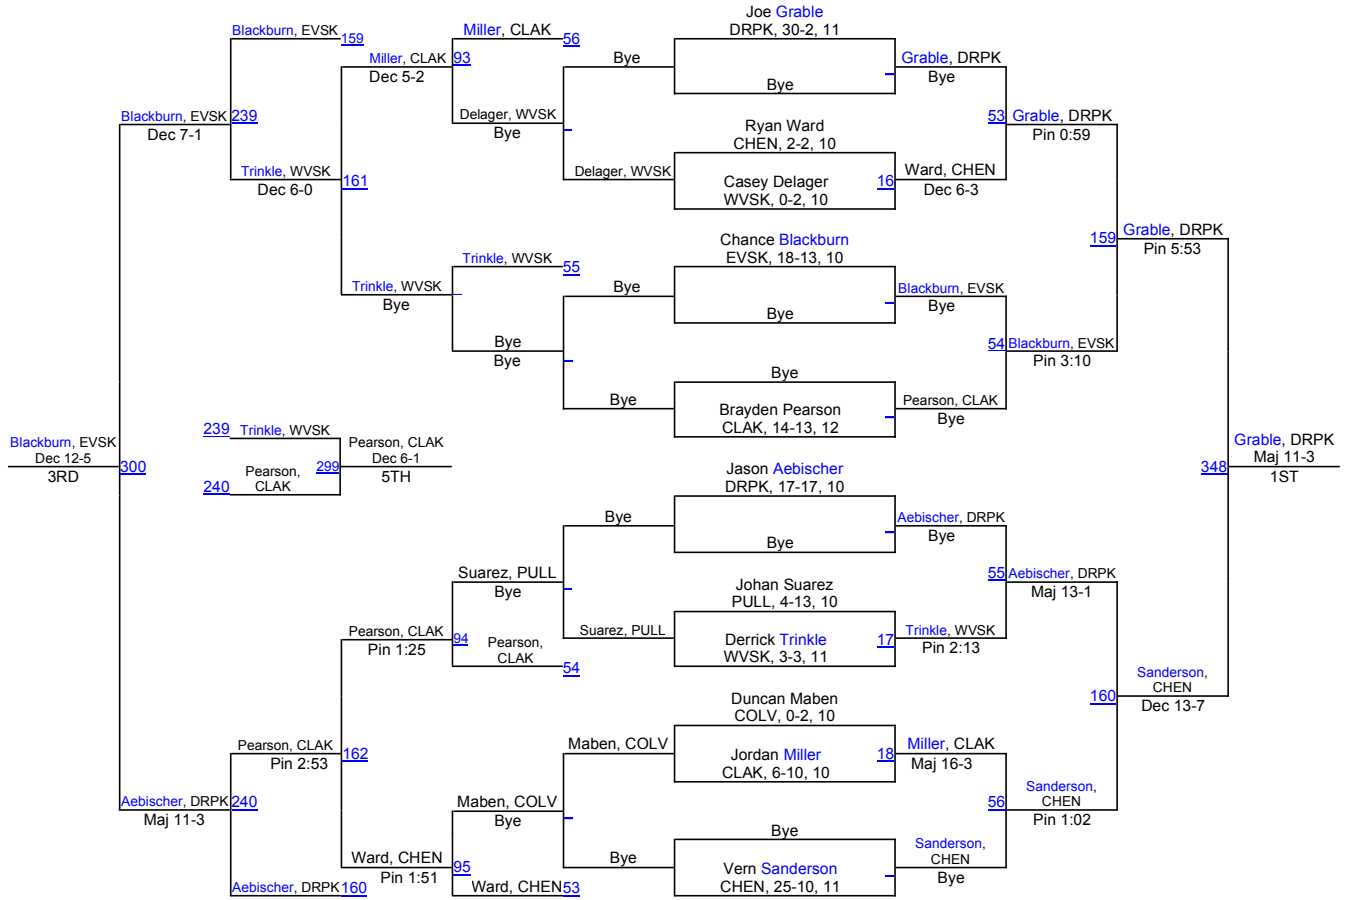

# GNL District & Girls Sub-Region 9 2013

**124 Girls**

# GNL District & Girls Sub-Region 9 2013

**145**