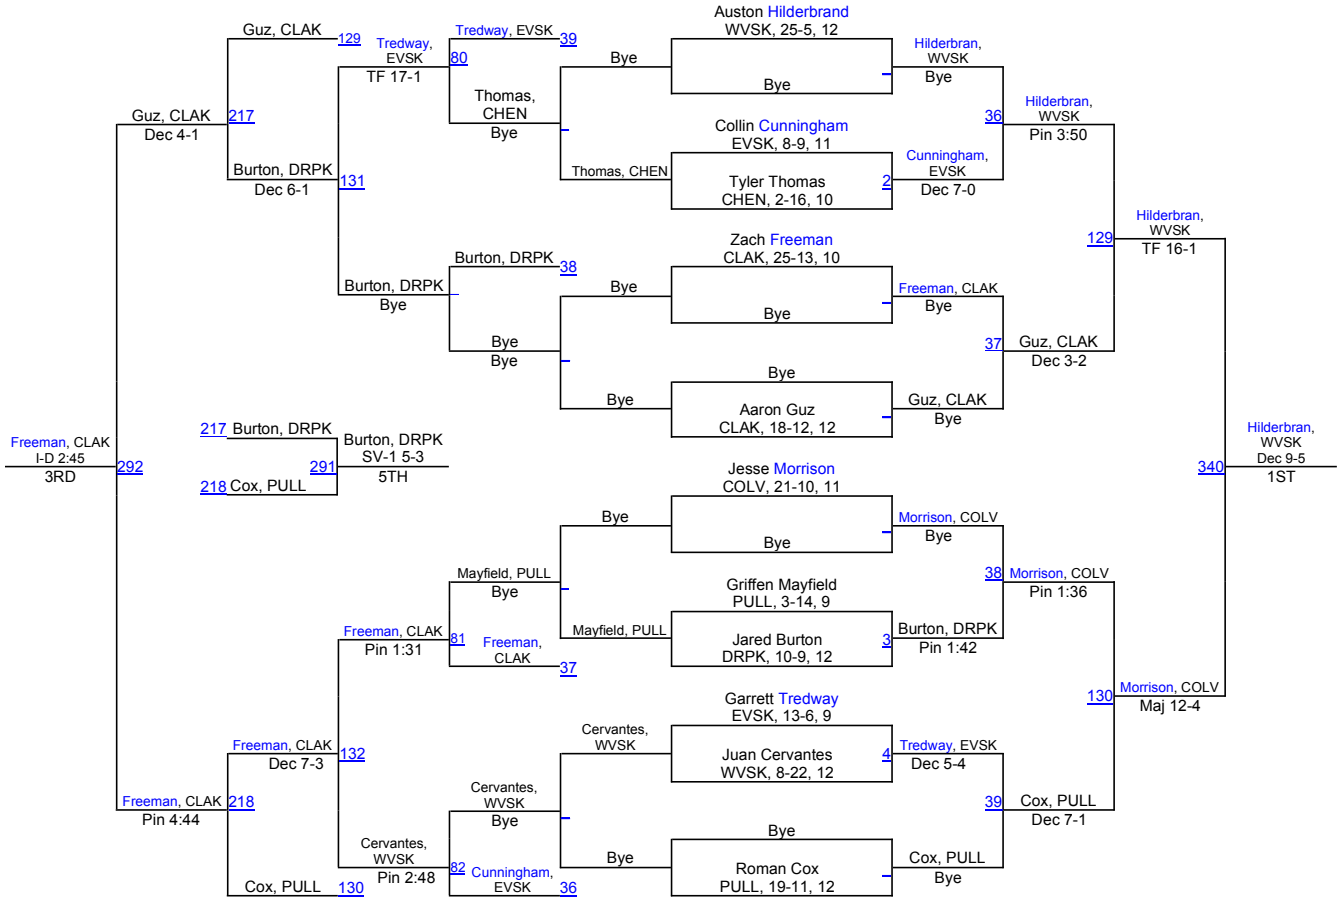

GNL District & Girls Sub-Region 9 2013

120