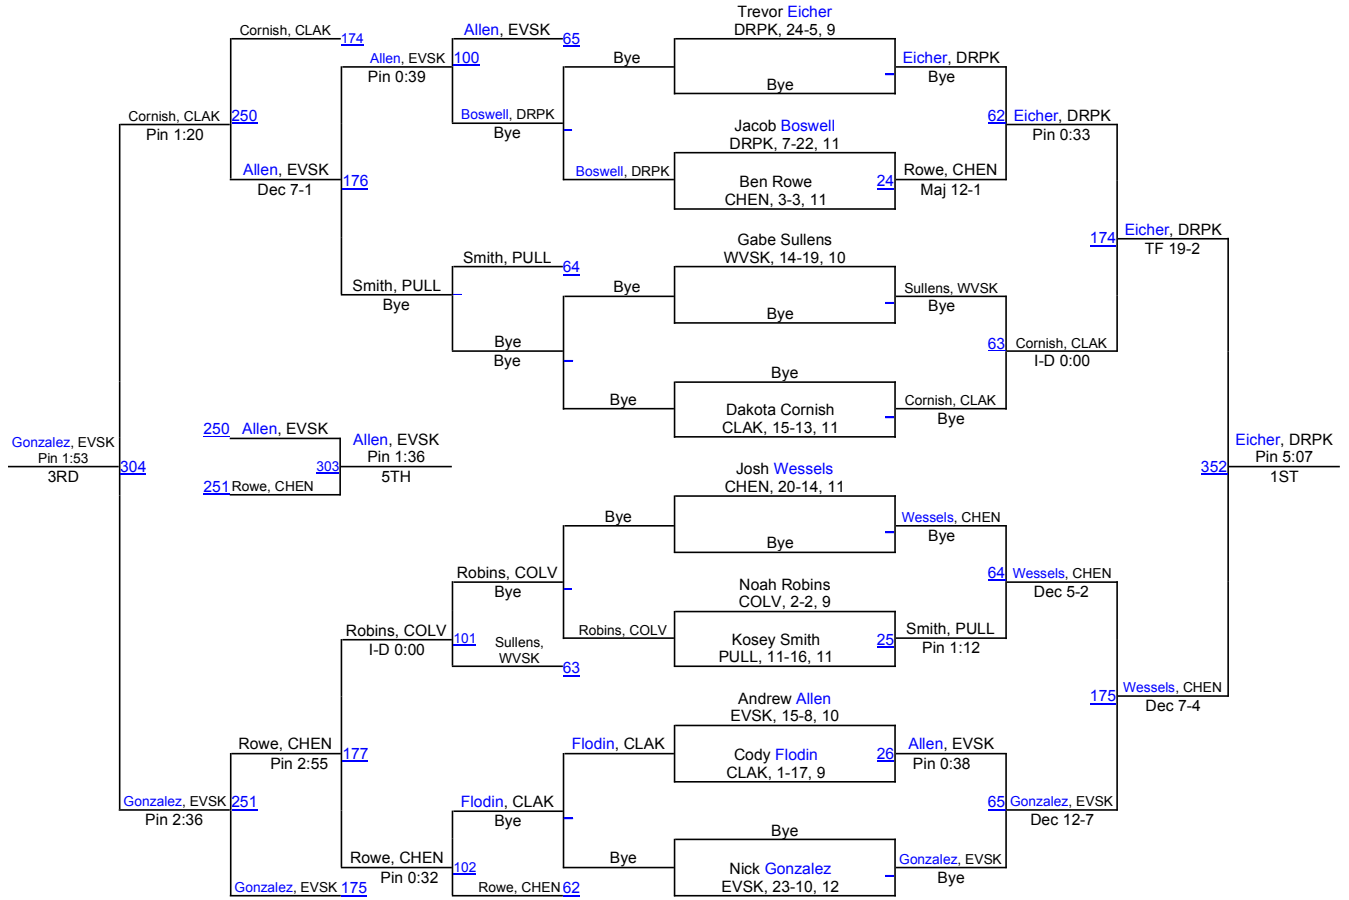

GNL District & Girls Sub-Region 9 2013

160