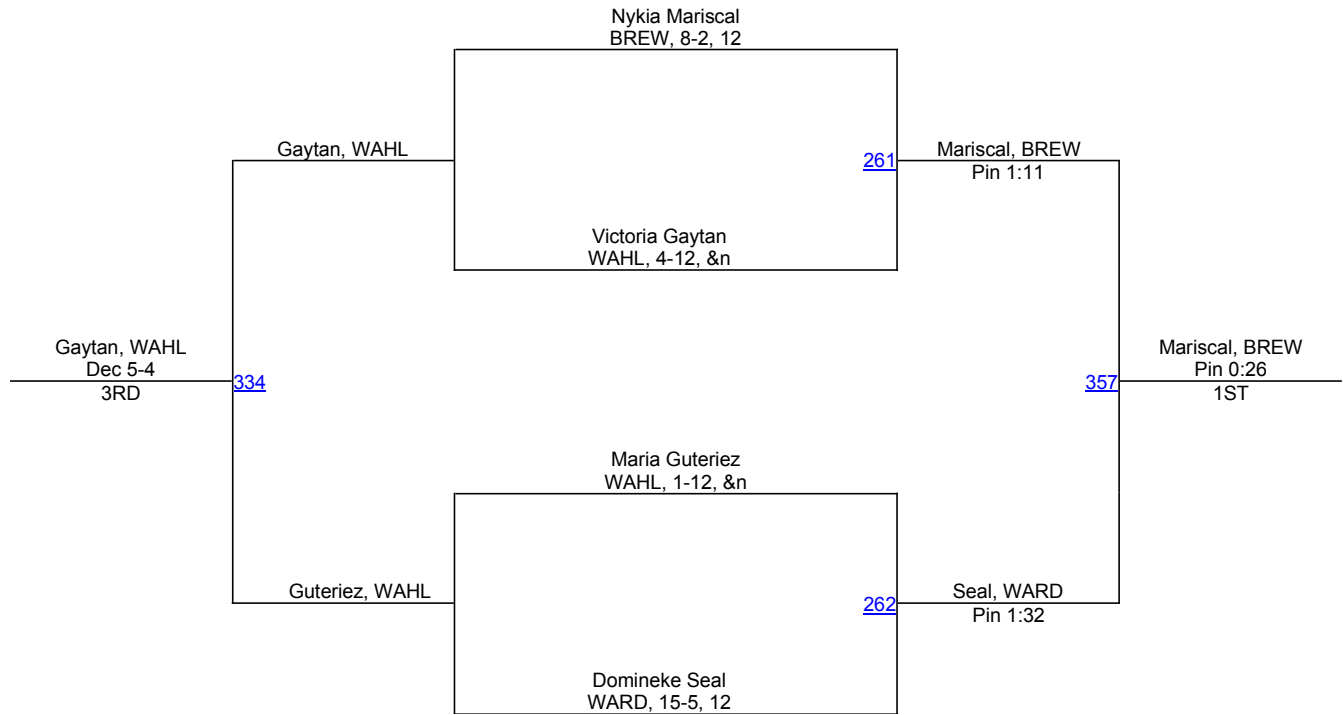

GNL District & Girls Sub-Region 9 2013

190 Girls