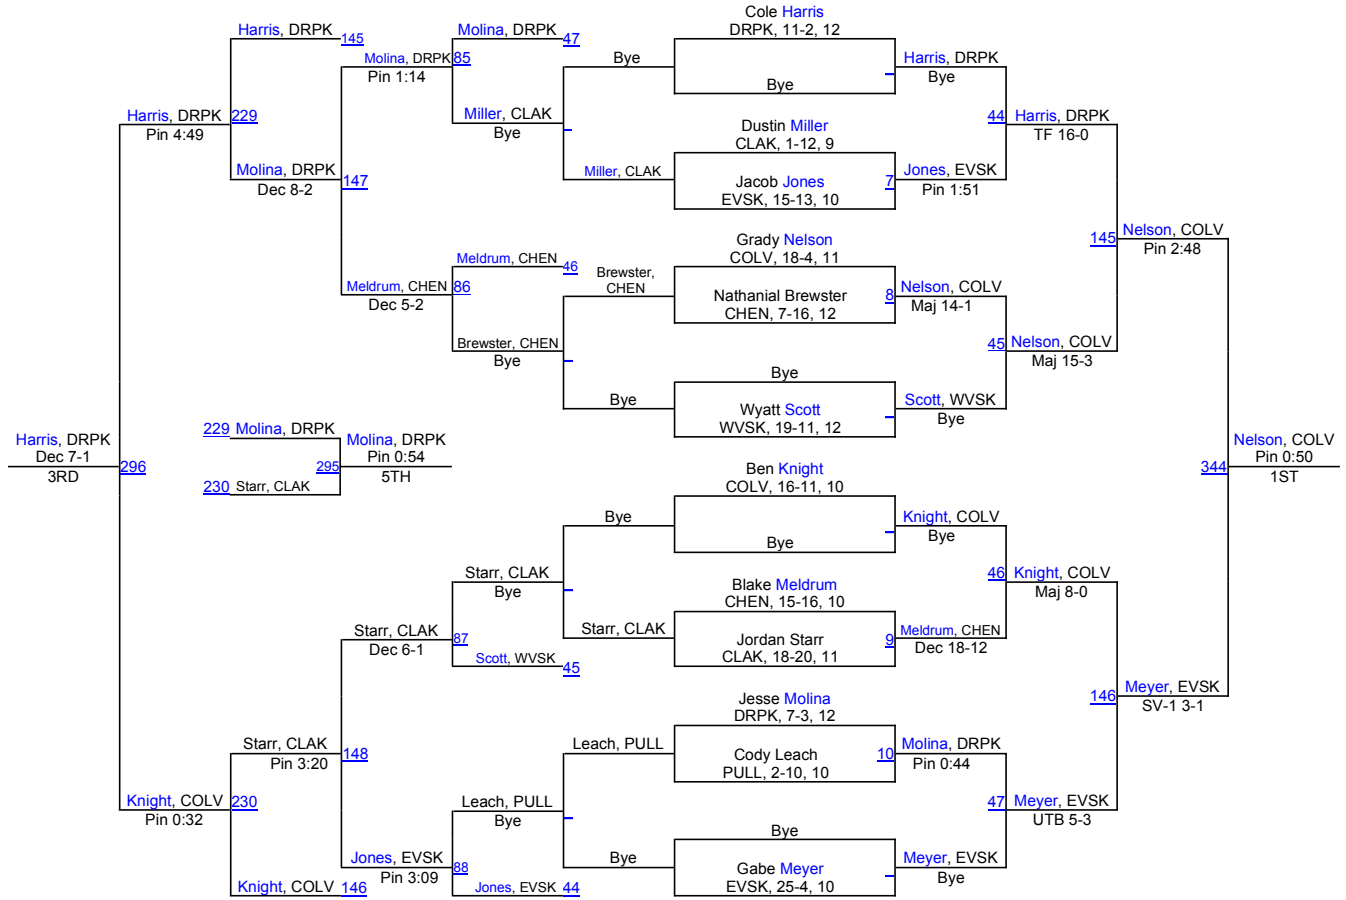

# GNL District & Girls Sub-Region 9 2013

**118 Girls**

# GNL District & Girls Sub-Region 9 2013

**132**