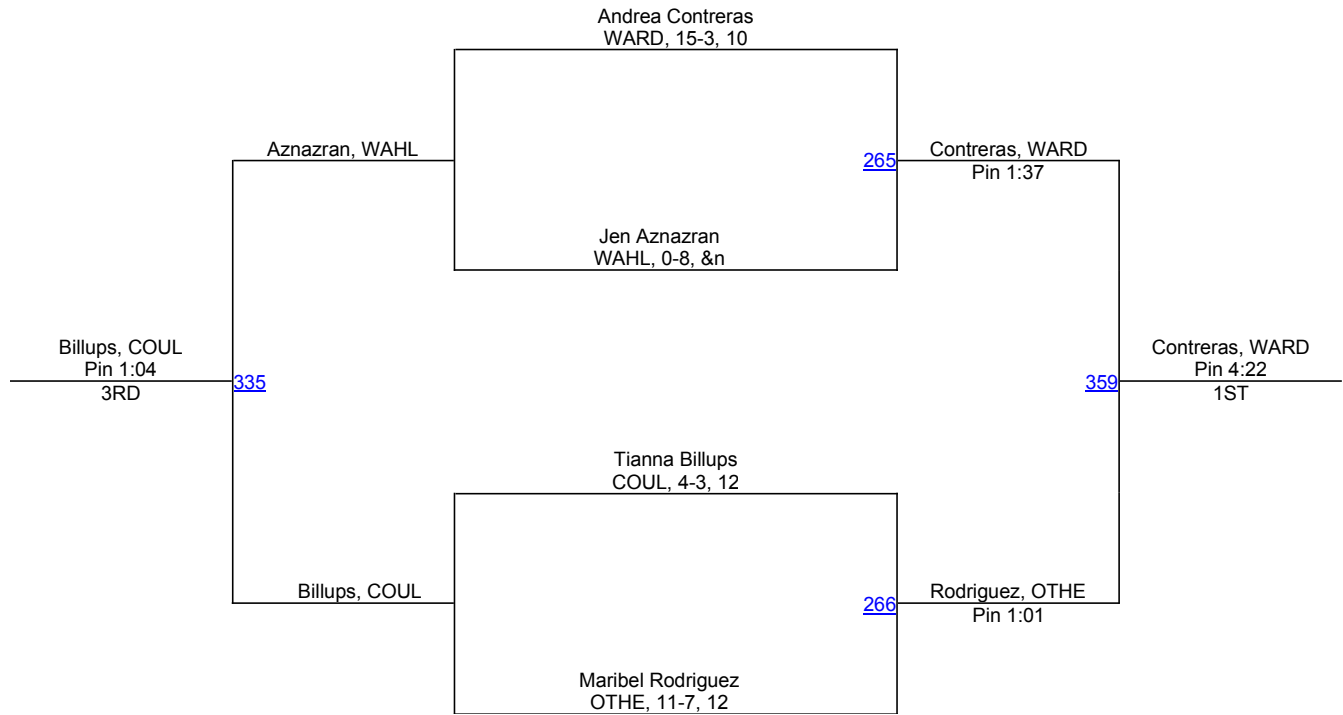

GNL District & Girls Sub-Region 9 2013

235 Girls